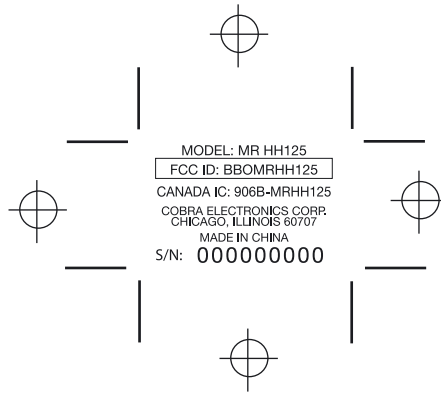

MR HH125 SERIAL NUMBER (RATING) LABEL 1:1

MR HH125 SERIAL NUMBER (RATING) LABEL 2:1

Top portion of label black field
with with reverse type.

SAMPLE