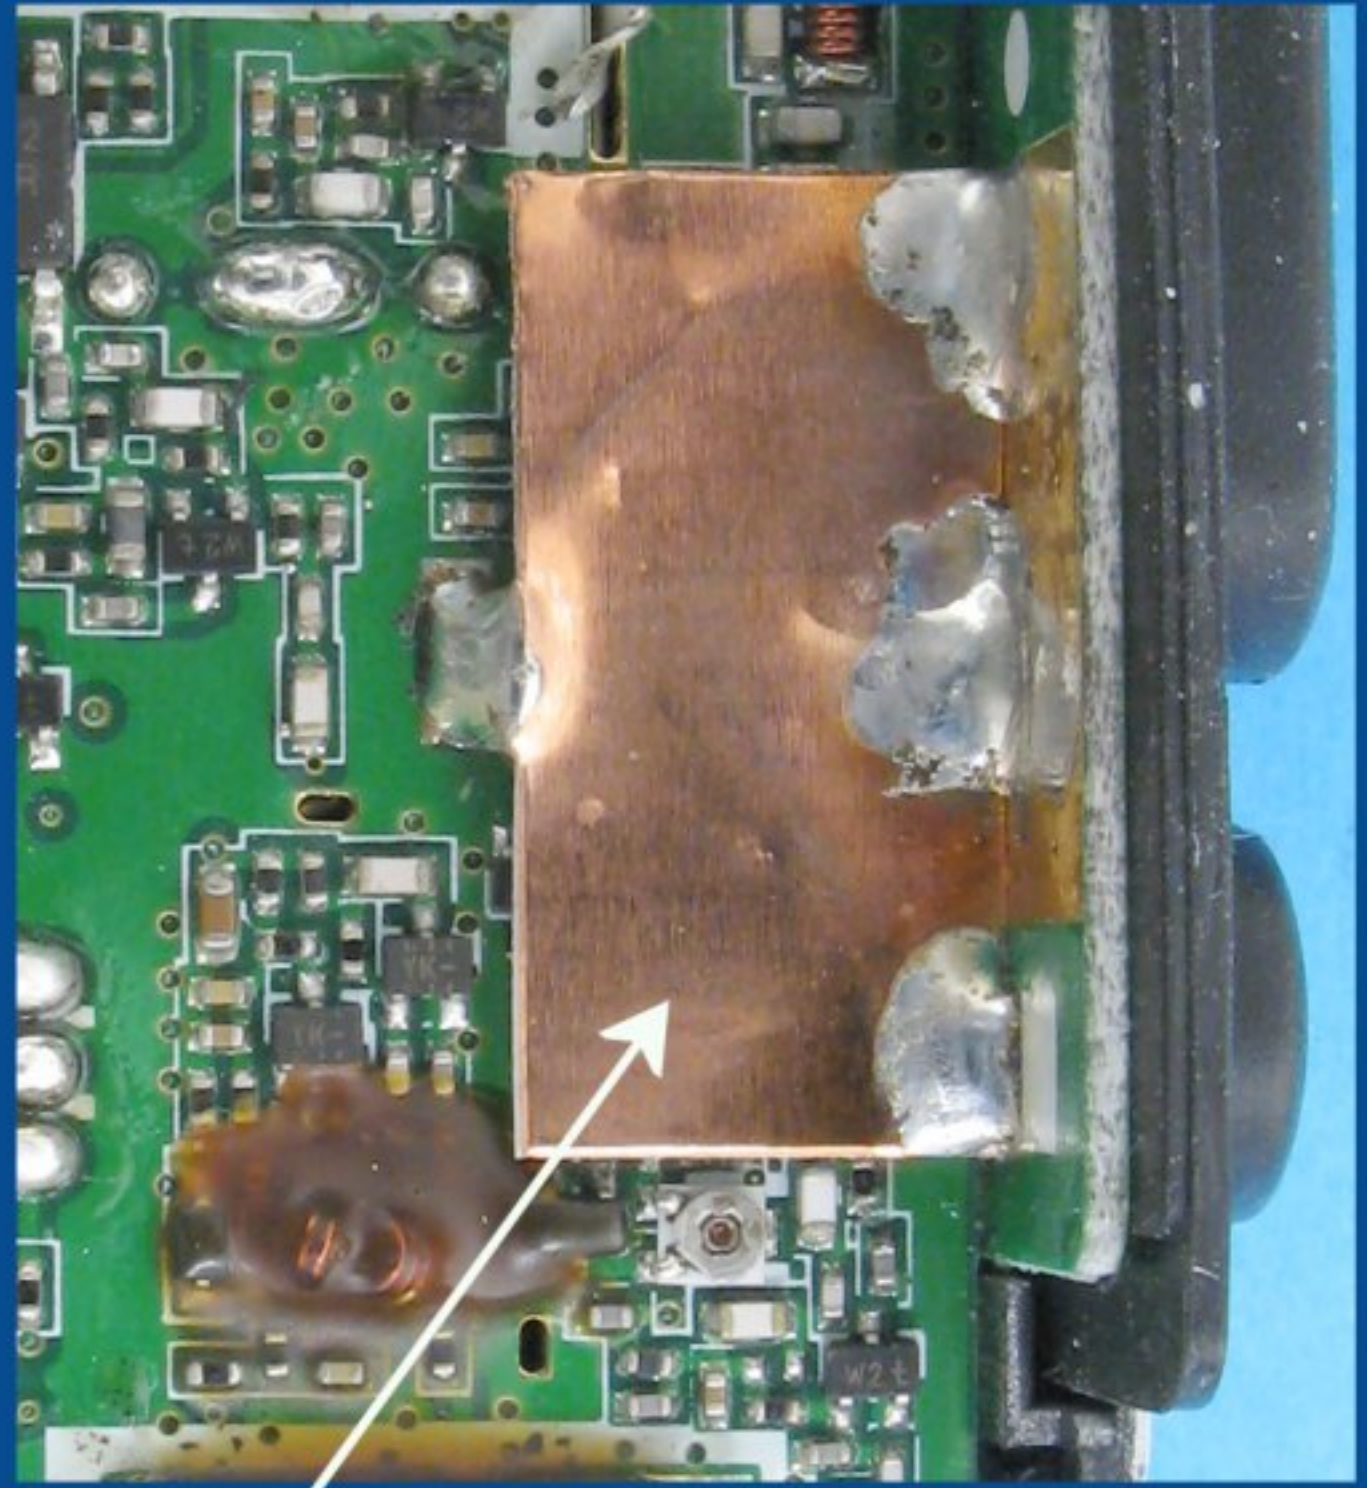

BBOCXR800

Added ESD Diode

Tx PA Device
(Reference only)

Added Metal Shield