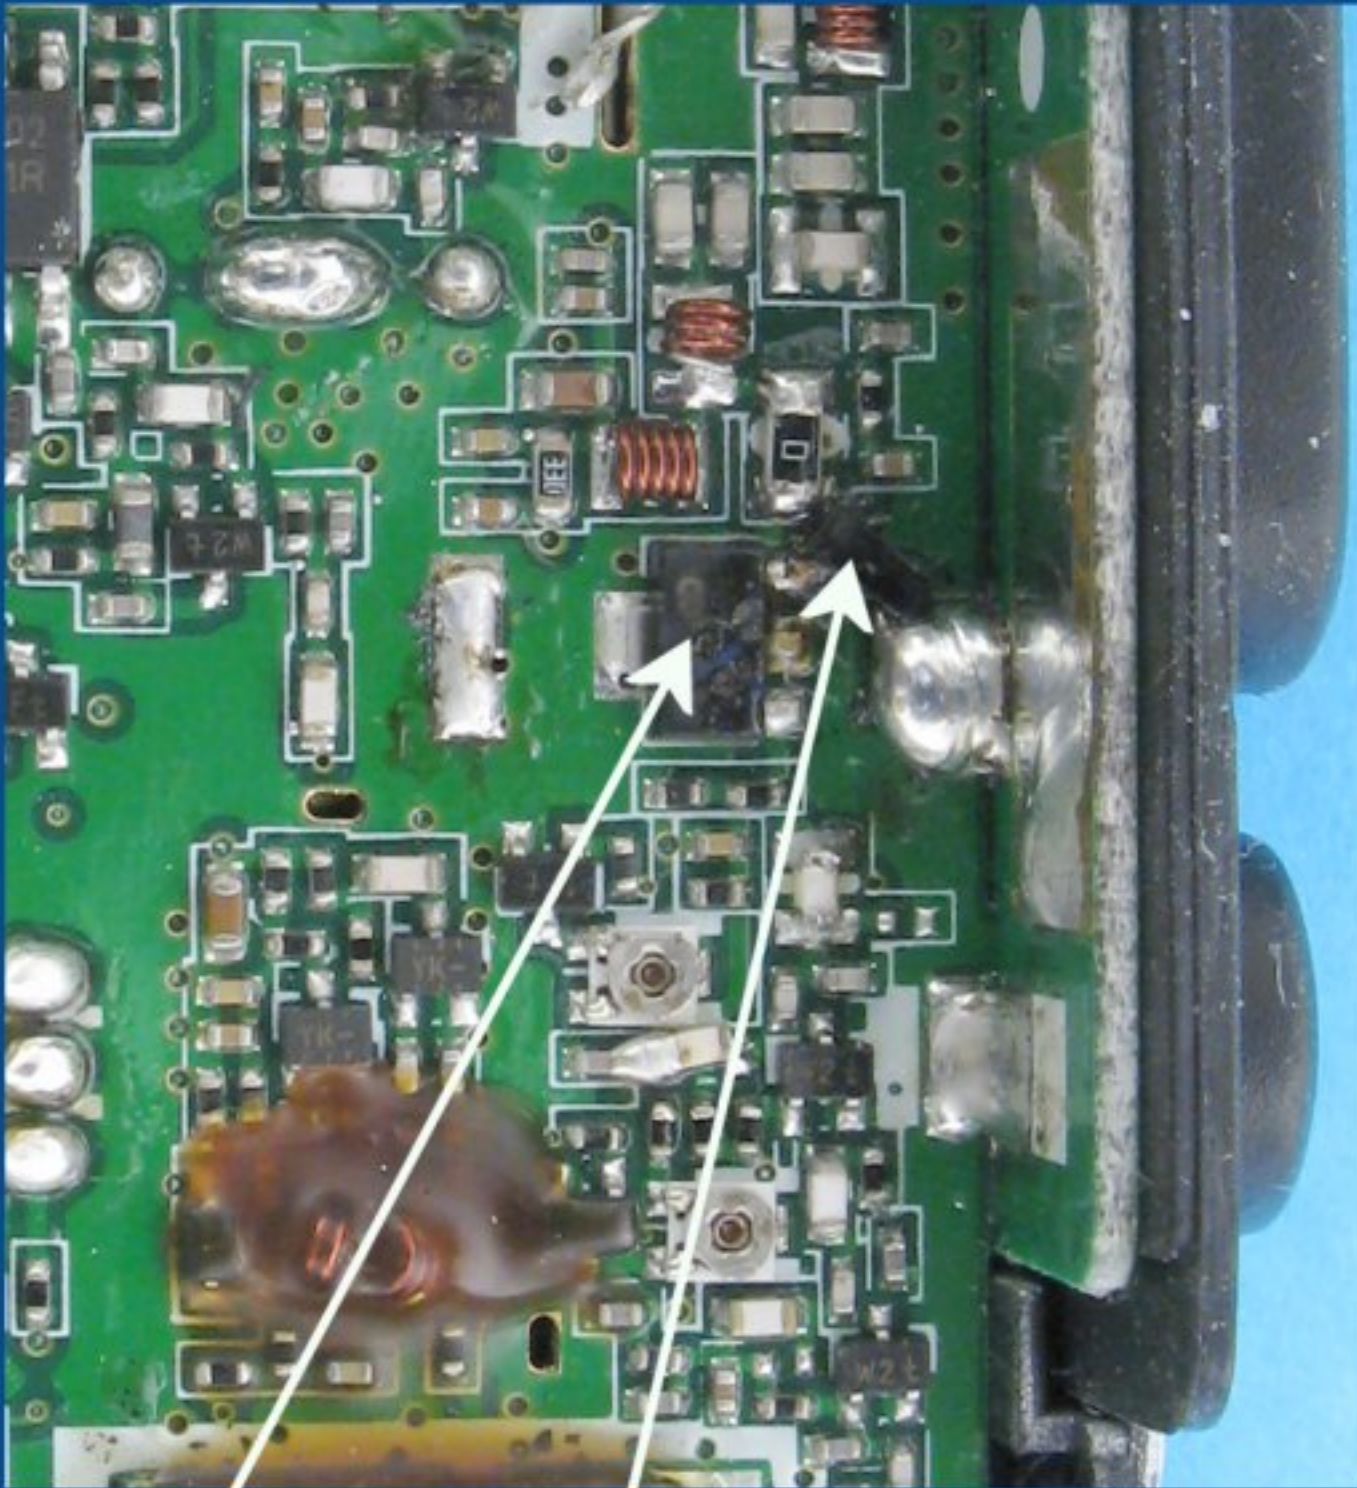

BBOCXR800

Added ESD Diode

Tx PA Device
(Reference only)

Added Metal Shield