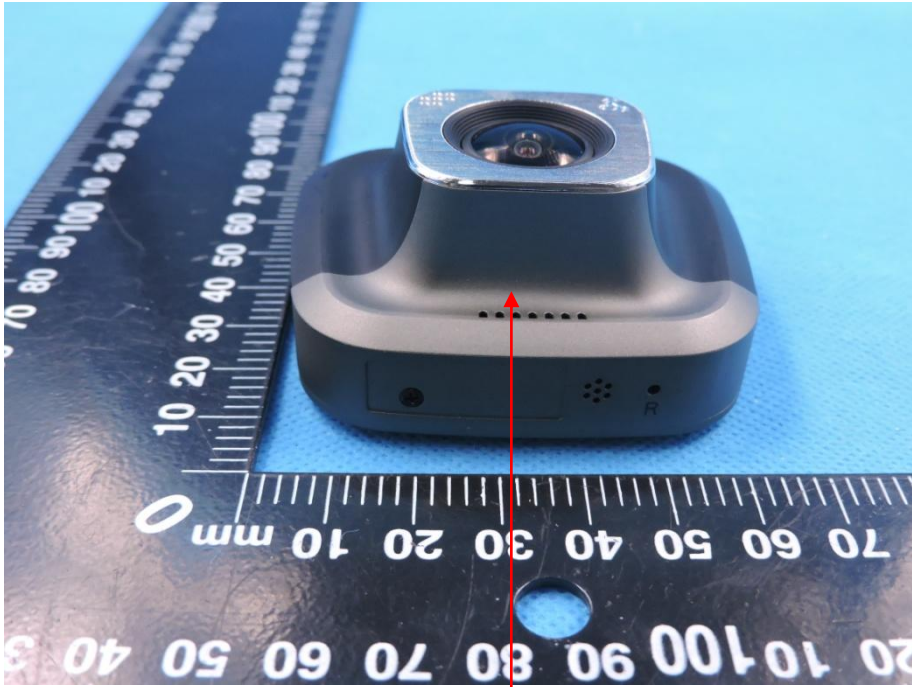

## Label

CAR DVR

Model: CDR905DBT

FCC ID: BBOCDR905DBT