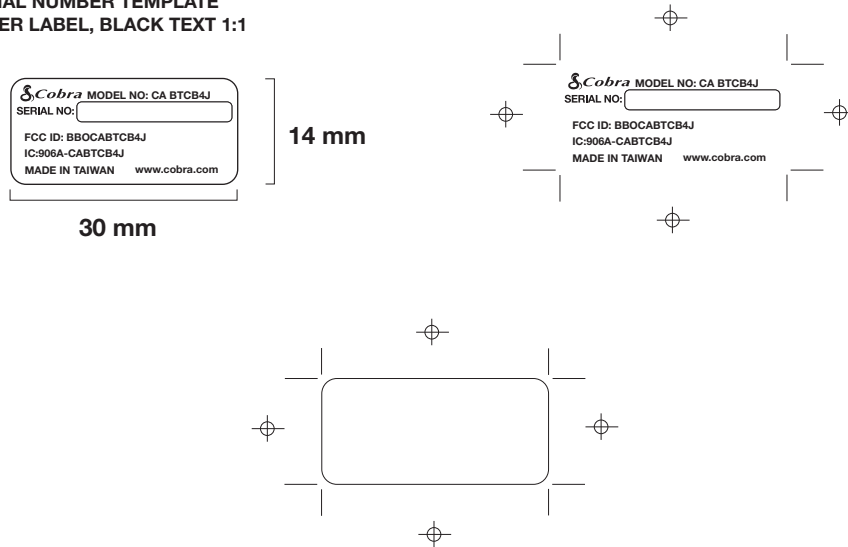

**CA BTCB4 JUNCTION BOX
SERIAL NUMBER TEMPLATE
SILVER LABEL, BLACK TEXT 1:1**

**CA BTCB4 SAMPLE
SERIAL NUMBER TEMPLATE
SILVER LABEL, BLACK TEXT 2:1**