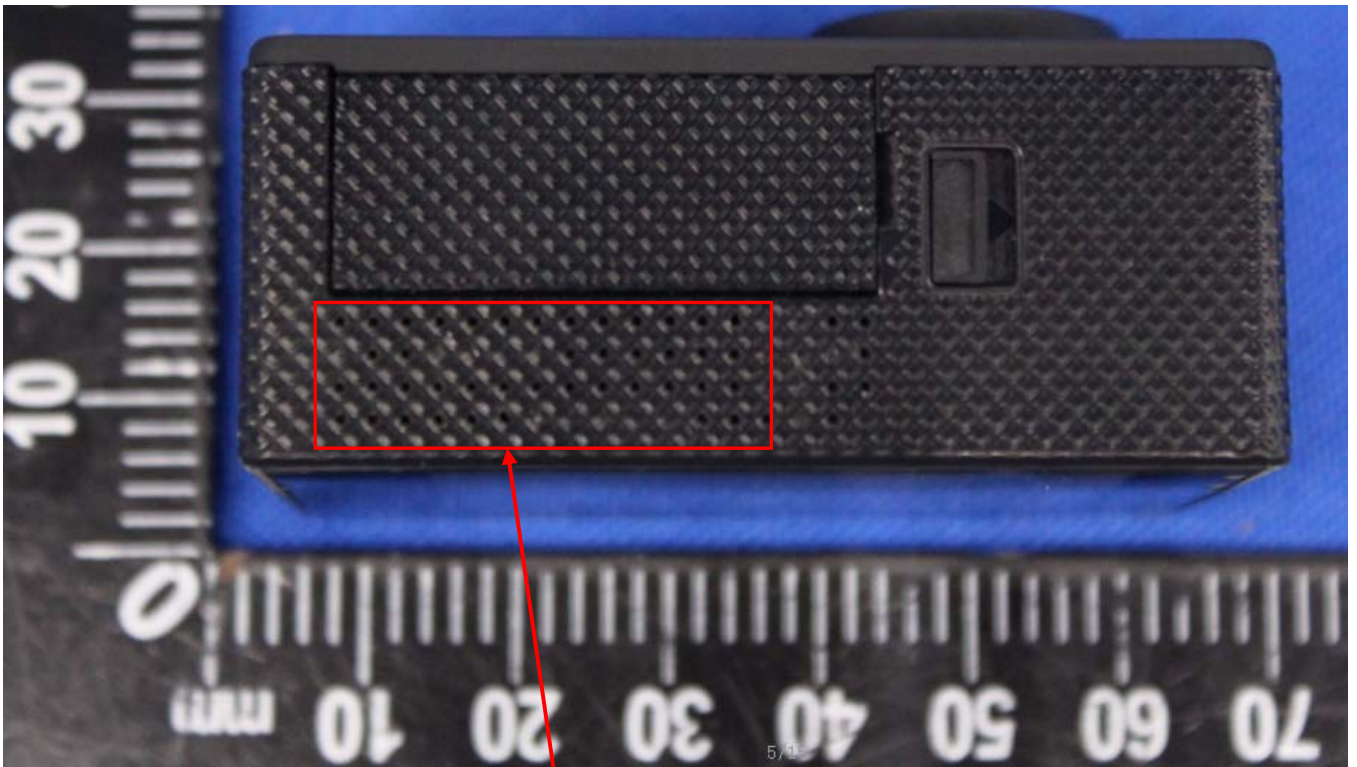

# Label artwork and Location

Model: 9941

Label:

Size: L\*W=25\*10mm

Label Location