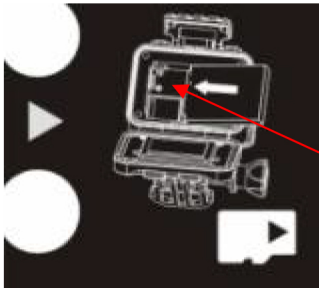

Label Artwork and Location

Product Name: Sports camera
Model Number: WASPcam 9907

Label:

Label Size: L*W= 25mm*32mm

Label Location in the Battery Compartment