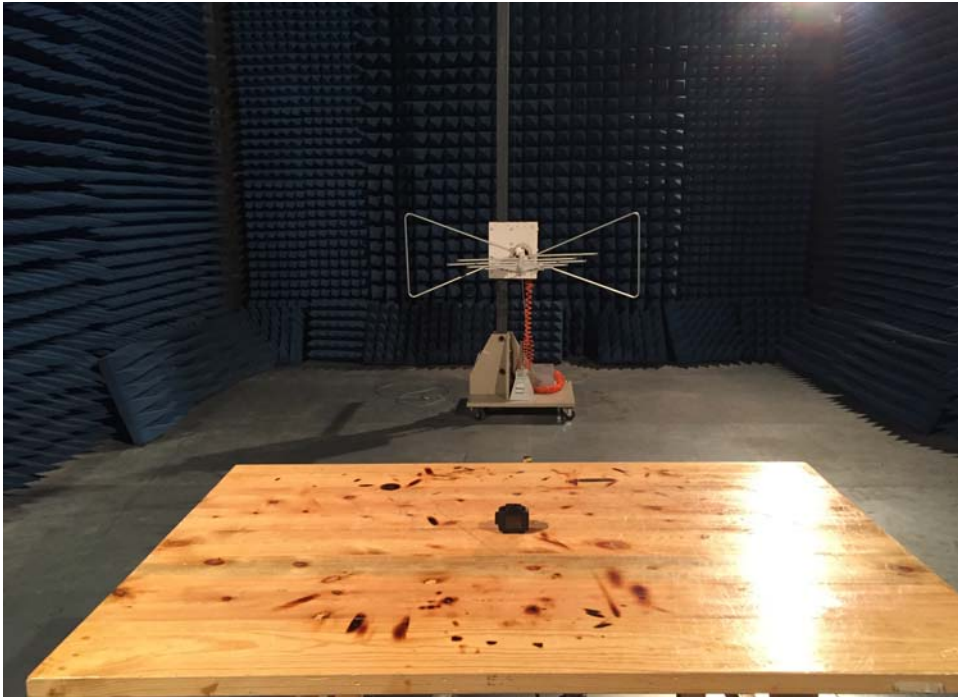

Appendix B: Photographs of Test Setup

Product: Sports camera
Model: WASPcam 9907
Radiated Emission

Conducted Emission