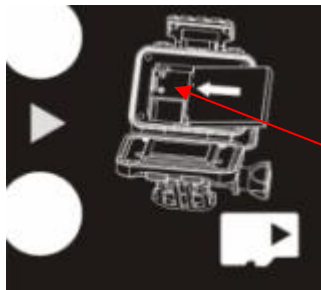

Label Artwork and Location

Product Name: Sports camera
Model Number: WASPcam 9906

Label:

Label Size: L*W= 25mm*32mm

Label Location in the Battery Compartment