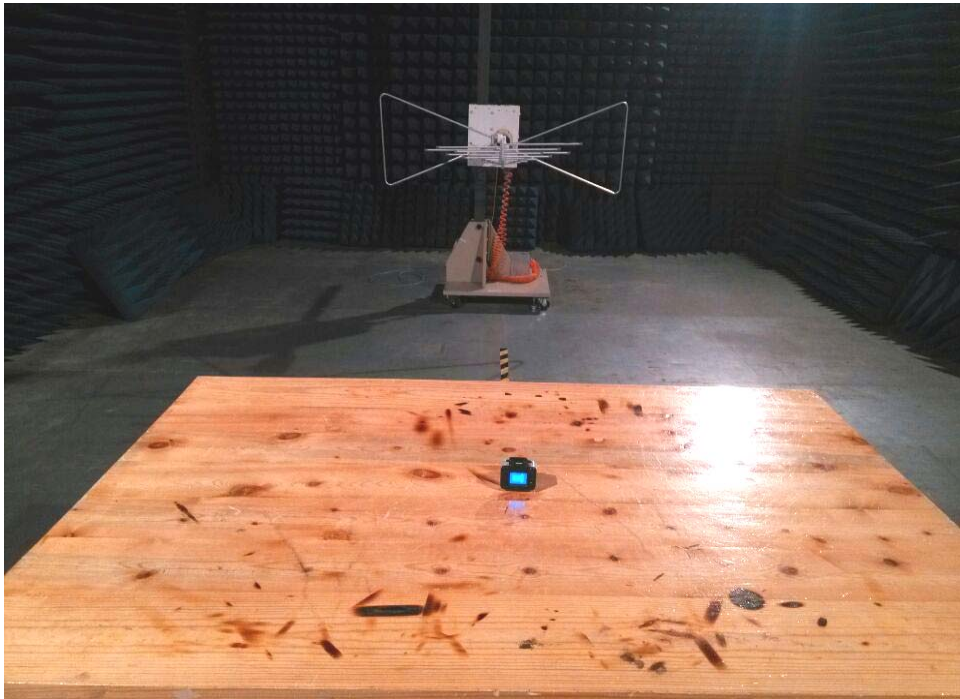

Appendix B: Photographs of Test Setup

Product: Sports camera
Model: WASPcam 9906
Radiated Emission

Conducted Emission