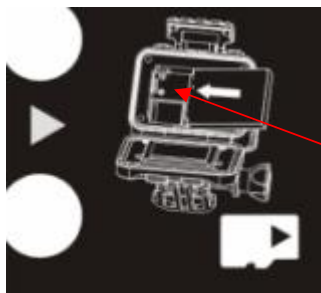

Label Artwork and Location

Product Name: Sports camera
Model Number: WASPcam 9905

Label:

Label Size: L*W= 25mm*32mm

Label Location in the Battery compartments