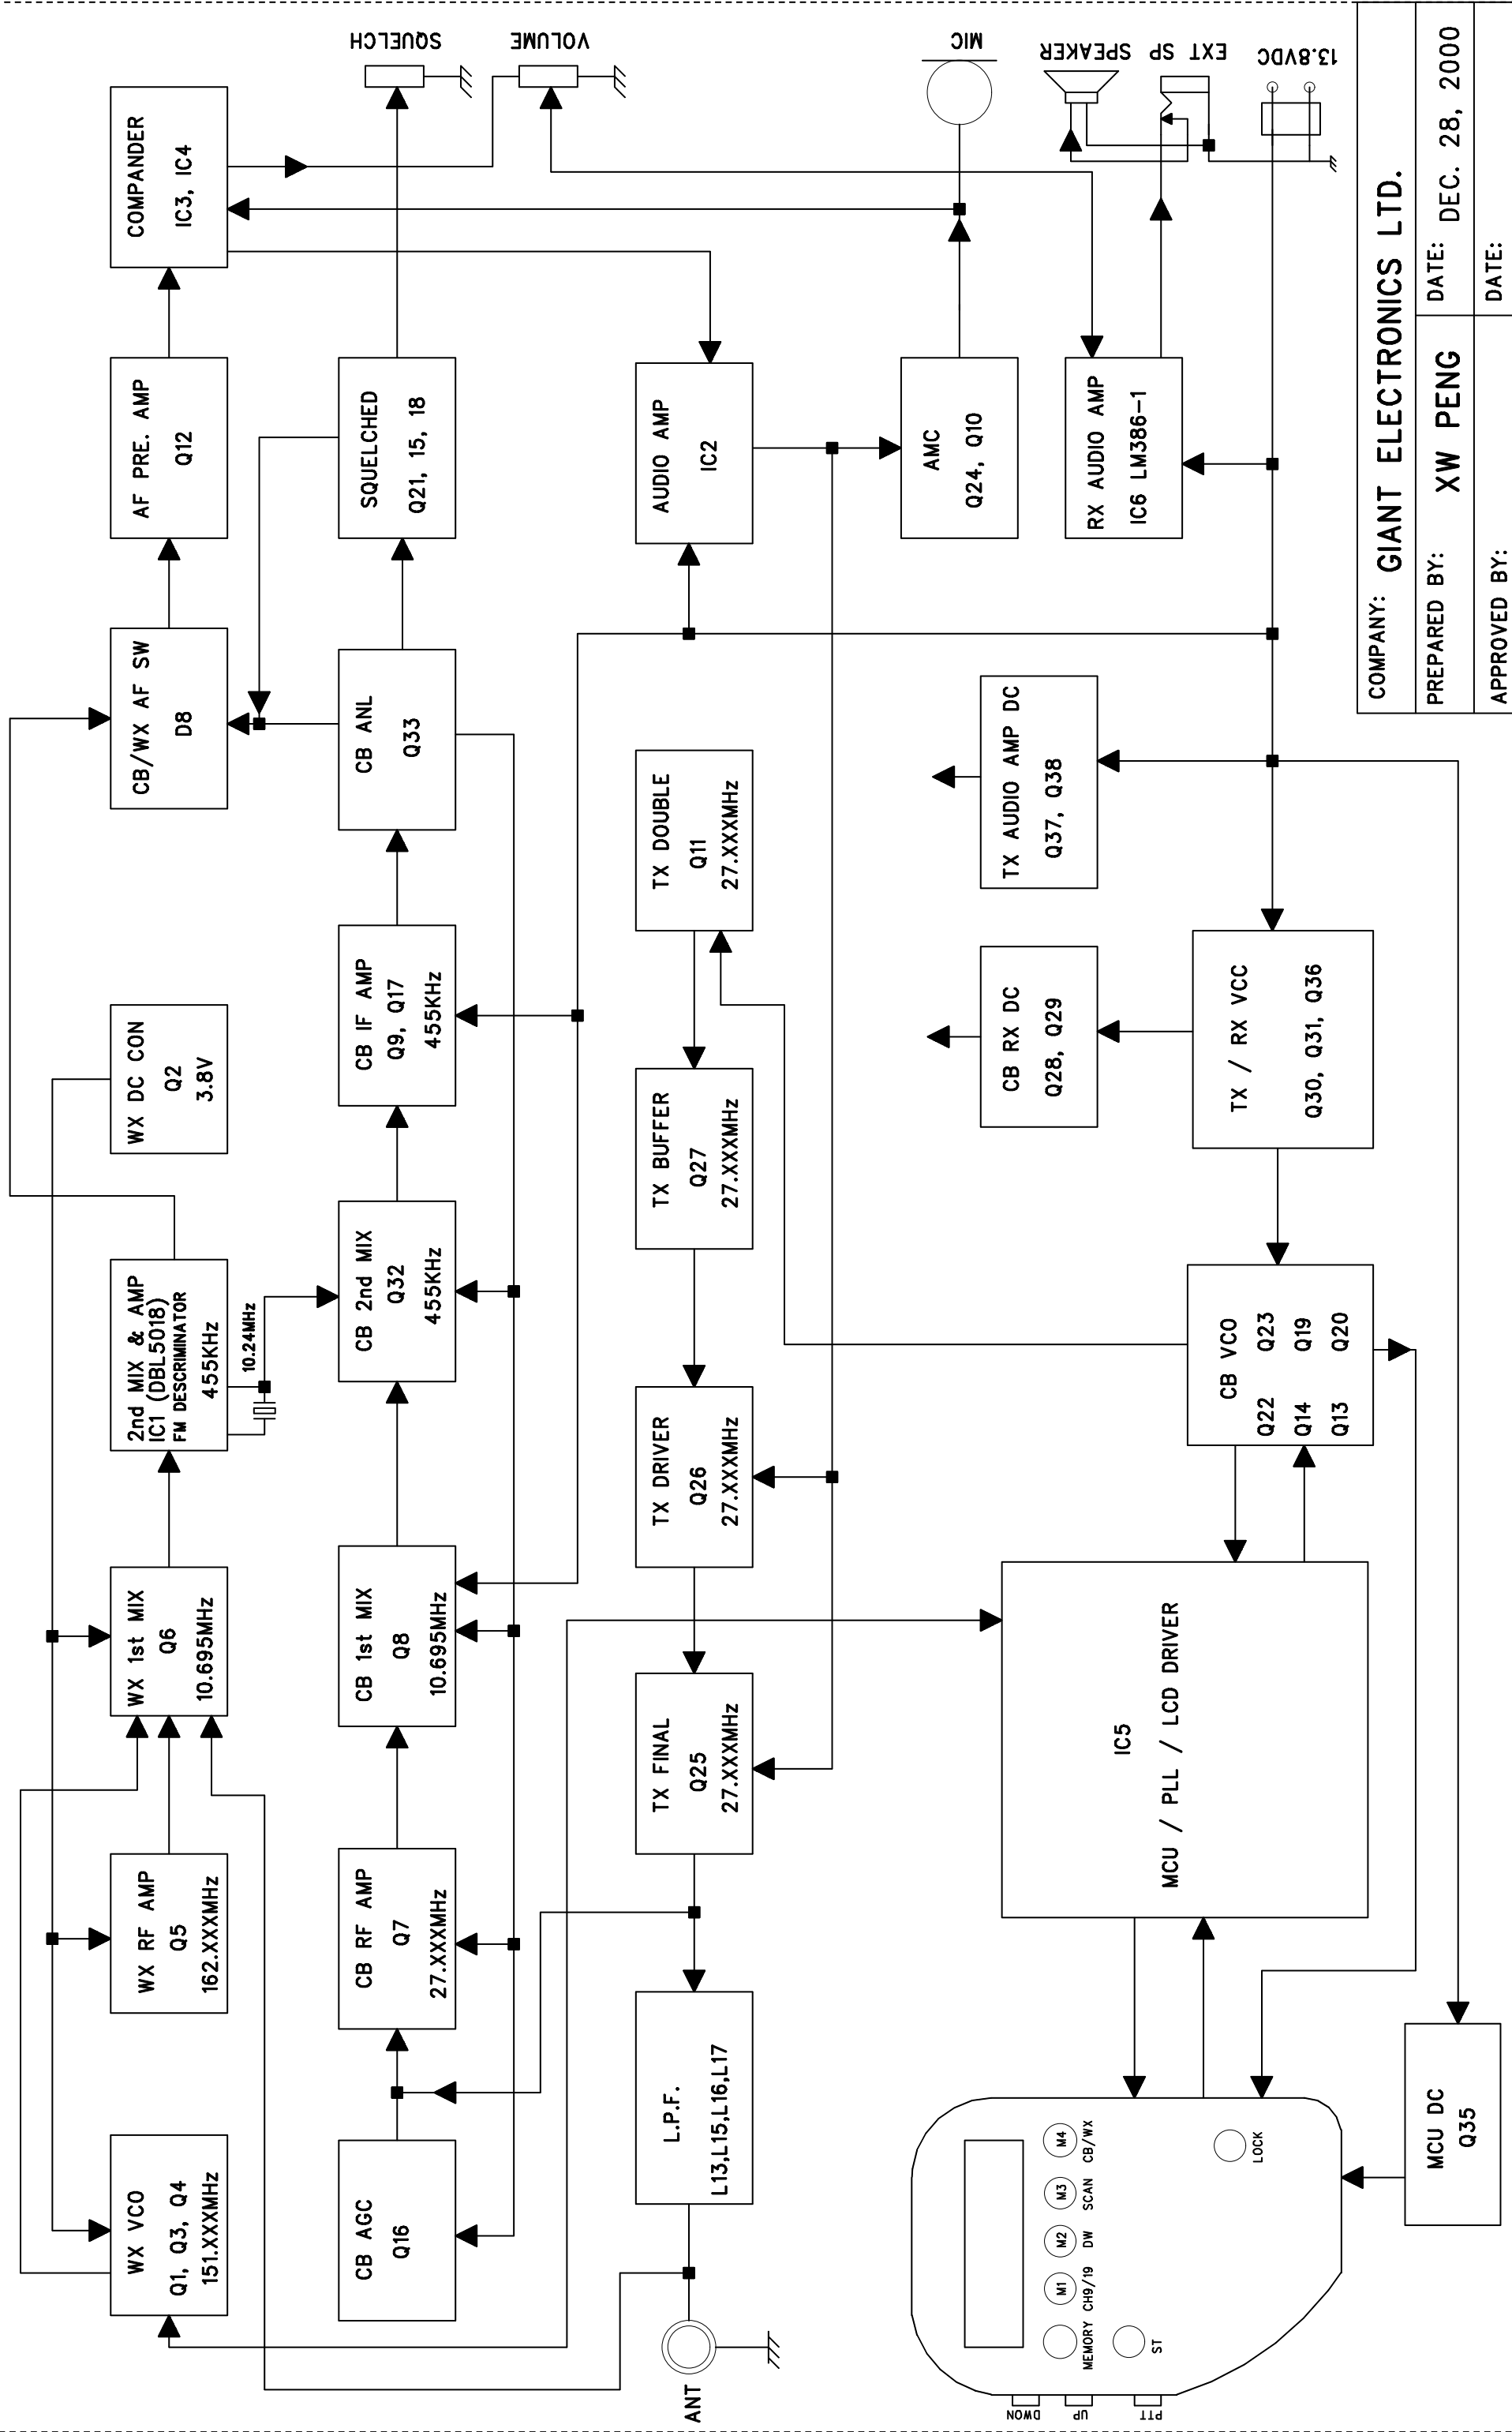

# CB 75WX ST II BLOCK DIAGRAM FOR COBRA

COMPANY: **GIANT ELECTRONICS LTD.**  
 PREPARED BY: **XW PENG**      DATE: **DEC. 28, 2000**  
 APPROVED BY: \_\_\_\_\_      DATE: \_\_\_\_\_