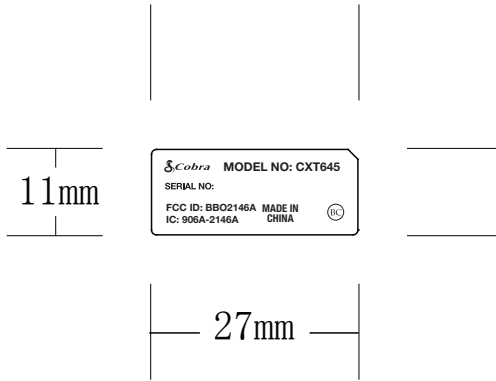

CXT645  
SERIAL NUMBER TEMPLATE  
SILVER TEXT OVER BLACK LABEL 1:1

CXT645  
SERIAL NUMBER TEMPLATE  
SILVER TEXT OVER BLACK LABEL 2:1