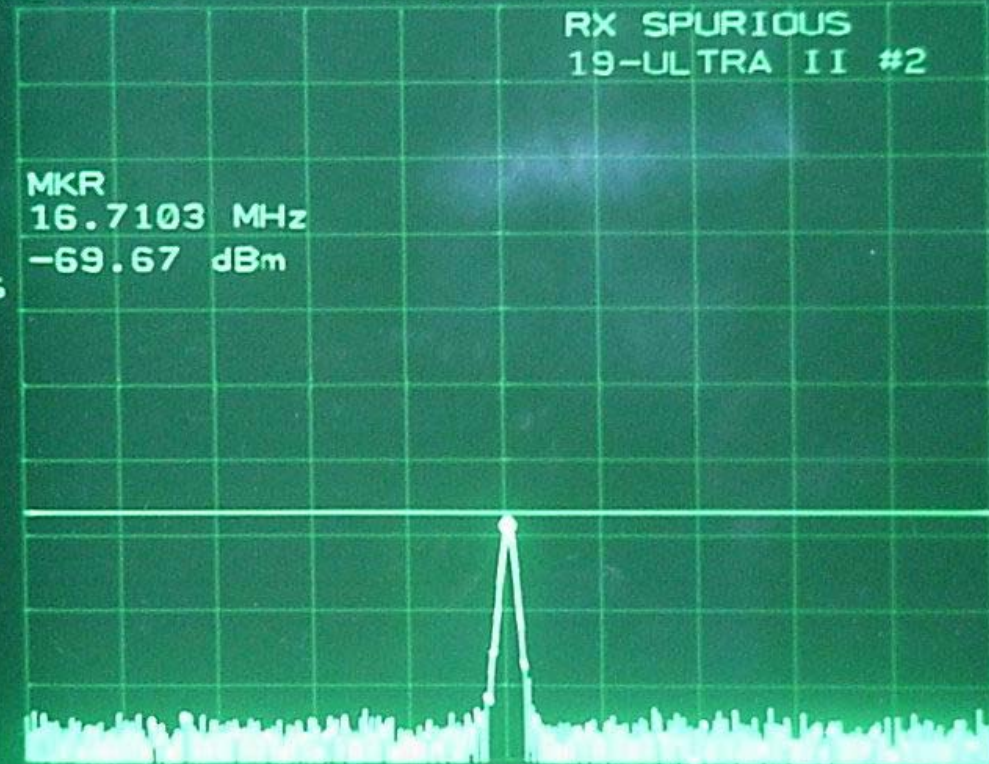

ATTEN 10dB
RL 0dBm

10dB/

MKR -69.67 dBm

16.7103MHz

RX SPURIOUS

19-ULTRA II #2

MARKER

MARKER
NORMAL

MARKER
DELTA

MARKER
1/DELTA

MKRNOISE
ON OFF

SIG TRK
ON OFF

MARKERS
OFF

S
MKR
16.7103 MHz
-69.67 dBm

CENTER 16.7100MHz

SPAN 100.0kHz

RBW 1.0kHz

*VBW 3.0kHz

SWP 250ms