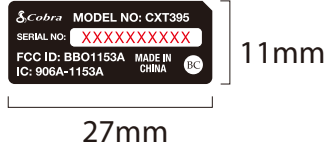

Label location

Giant: 样板如下:

<p>CX312_SN_LBL</p>	
<p>CX396A_SN_LBL</p>	
<p>CX397A_SN_LBL</p>	

CX398A_SN_LBL	 <p><i>Cobra</i> MODEL NO: CX398A SERIAL NO: W504000005 FCC ID: BBO1153A MADE IN CHINA (BC)</p>
CXT331_SN_LBL	 <p><i>Cobra</i> MODEL NO: CXT331 SERIAL NO: W504000005 FCC ID: BBO1153A MADE IN CHINA (BC)</p>
CXT332_SN_LBL	 <p><i>Cobra</i> MODEL NO: CXT332 SERIAL NO: W504000029 FCC ID: BBO1153A MADE IN CHINA (BC)</p>
CXT345_SN_LBL	 <p><i>Cobra</i> MODEL NO: CXT345 SERIAL NO: W504000005 FCC ID: BBO1153A MADE IN CHINA (BC) IC: 906A-1153A</p>
CXT345C+_SN_LBL	 <p><i>Cobra</i> MODEL NO: CXT345C+ SERIAL NO: W504000005 FCC ID: BBO1153A MADE IN CHINA (BC) IC: 906A-1153A</p>
CXT390_SN_LBL	 <p><i>Cobra</i> MODEL NO: CXT390 SERIAL NO: W504000005 FCC ID: BBO1153A MADE IN CHINA (BC) IC: 906A-1153A</p>
CXT395_SN_LBL	 <p><i>Cobra</i> MODEL NO: CXT395 SERIAL NO: W504000005 FCC ID: BBO1153A MADE IN CHINA (BC) IC: 906A-1153A</p>

CXT395
SERIAL NUMBER TEMPLATE
SILVER TEXT OVER BLACK LABEL 1:1

CXT395
SERIAL NUMBER TEMPLATE
SILVER TEXT OVER BLACK LABEL 2:1

P/N: KEM-PK38305