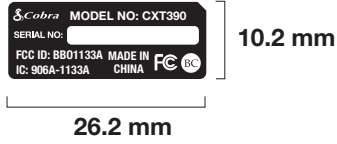

**CXT390  
SERIAL NUMBER TEMPLATE  
SILVER TEXT OVER BLACK LABEL 1:1**

**CXT390  
SERIAL NUMBER TEMPLATE  
SILVER TEXT OVER BLACK LABEL 2:1**