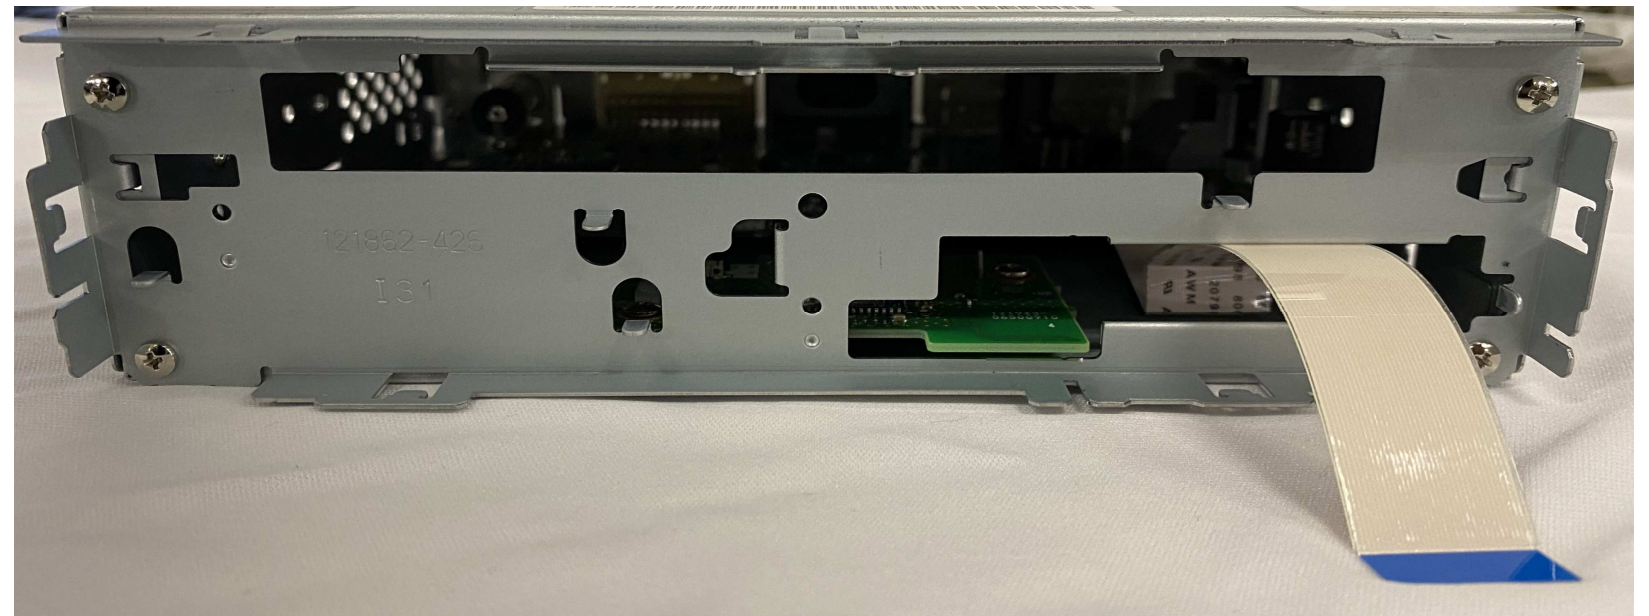

TN0046A 内部写真/internal photo

DENSO TEN CONFIDENTIAL

# TN0046A 基板写真/PC Board photo

Main PCB

Panel PCB

BT PCB

DENSO TEN CONFIDENTIAL