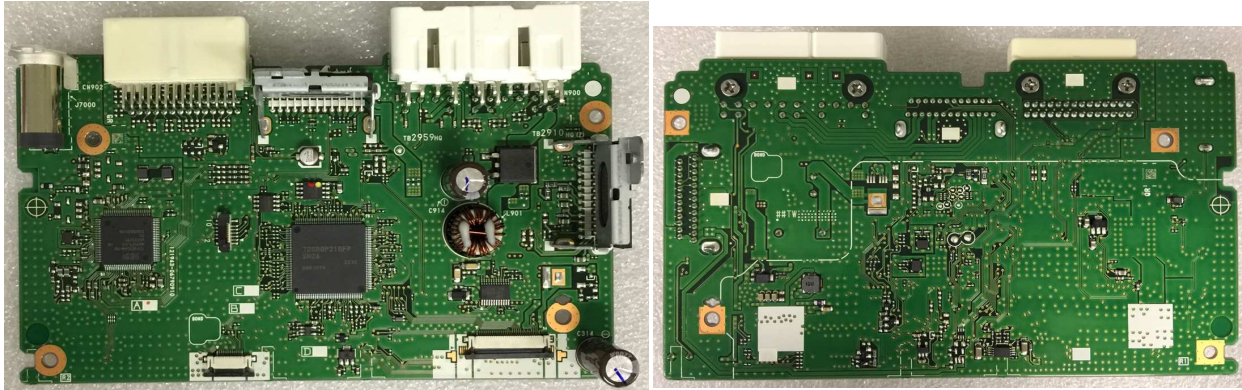

TN0046A 内部写真/internal photo

DENSO TEN CONFIDENTIAL

# TN0046A 基板写真/PC Board photo

Main PCB

Panel PCB

BT PCB

DENSO TEN CONFIDENTIAL