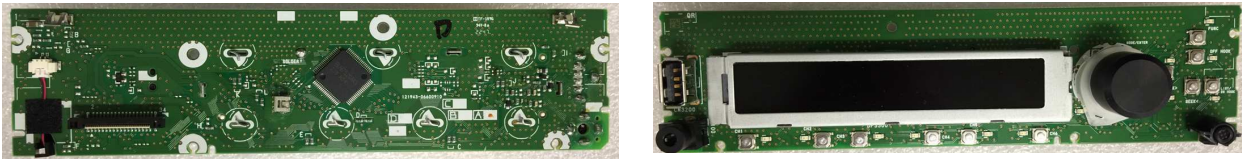

TN0046A 内部写真/internal photo

DENSO TEN CONFIDENTIAL

# TN0046A 基板写真/PC Board photo

Main PCB

Panel PCB

BT PCB

DENSO TEN CONFIDENTIAL