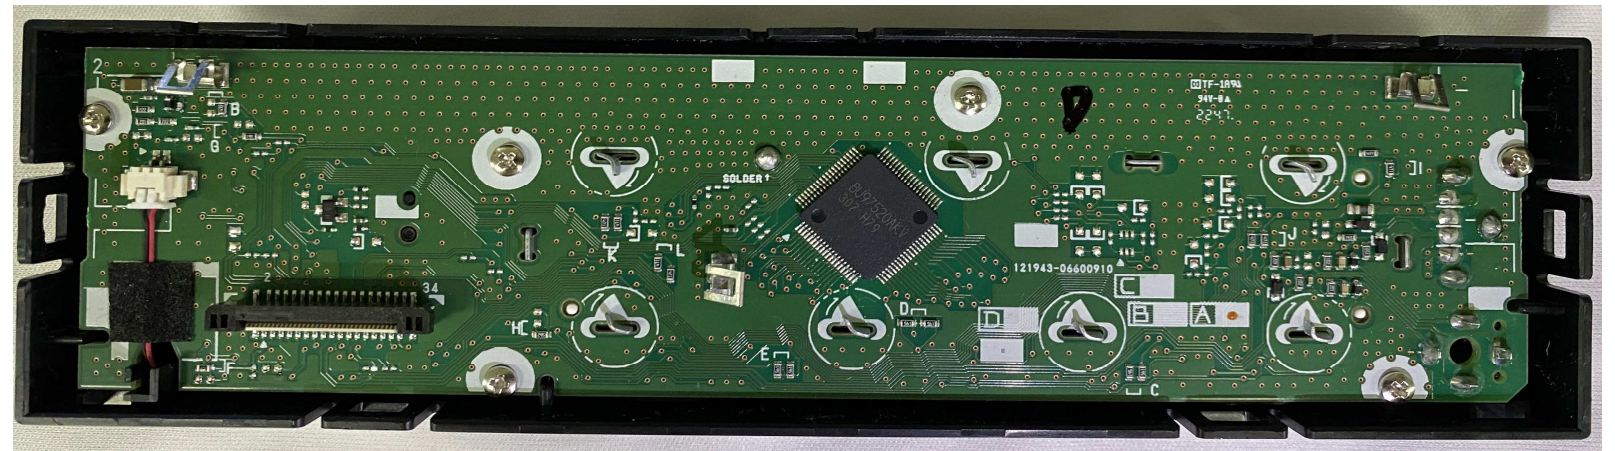

TN0046A 内部写真/internal photo

DENSO TEN CONFIDENTIAL

# TN0046A 基板写真/PC Board photo

Main PCB

Panel PCB

BT PCB

DENSO TEN CONFIDENTIAL