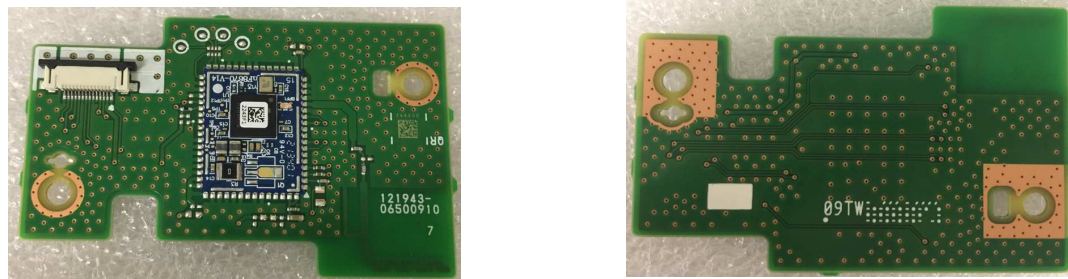

TN0046A 内部写真/internal photo

DENSO TEN CONFIDENTIAL

# TN0046A 基板写真/PC Board photo

Main PCB

Panel PCB

BT PCB

DENSO TEN CONFIDENTIAL