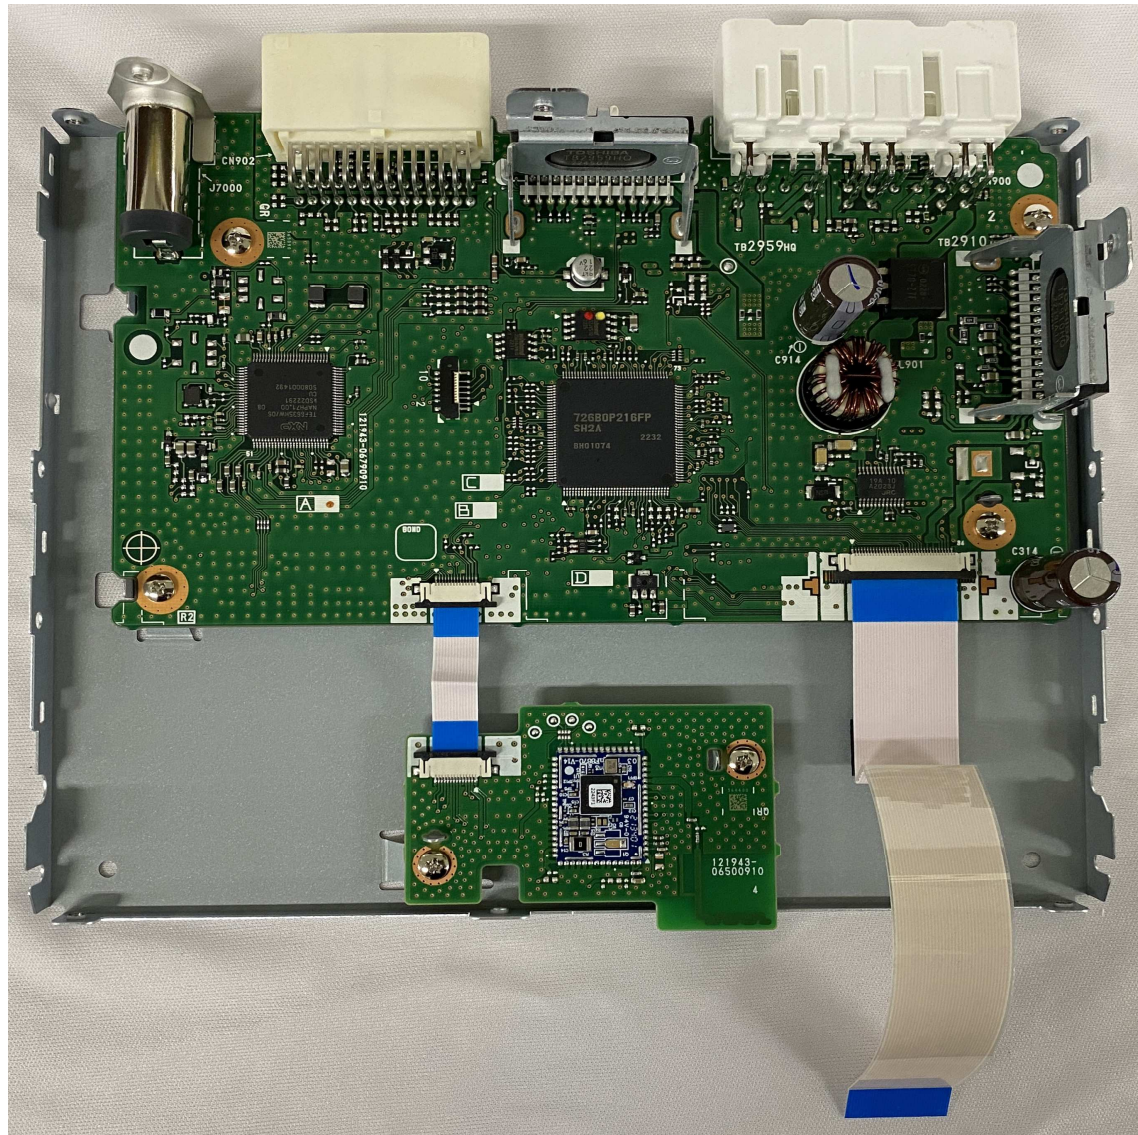

TN0046A 内部写真/internal photo

DENSO TEN CONFIDENTIAL

# TN0046A 基板写真/PC Board photo

Main PCB

Panel PCB

BT PCB

DENSO TEN CONFIDENTIAL