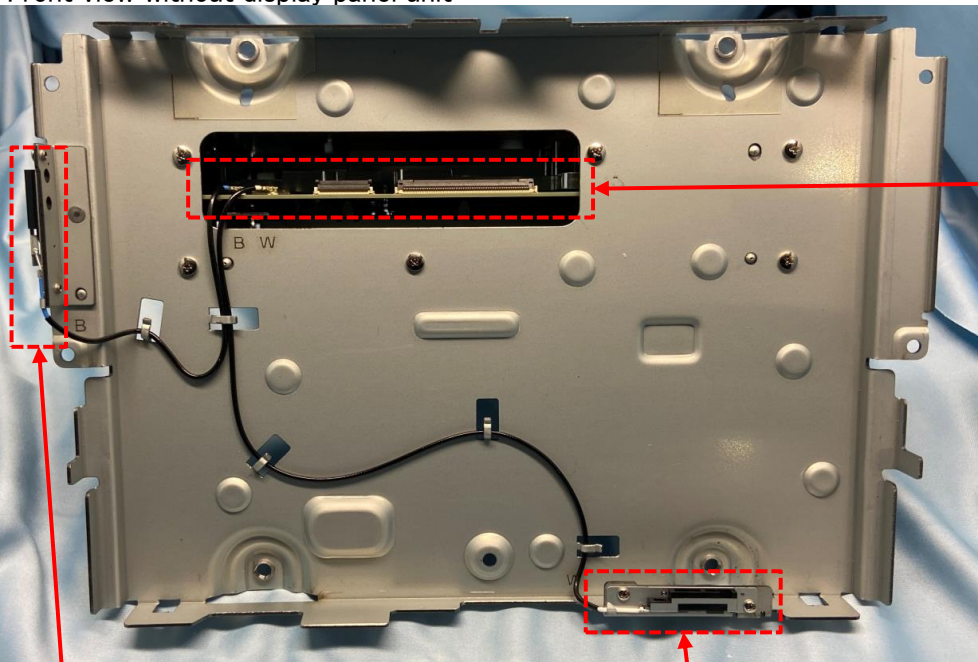

**【TN0040B】 Internal Photos (BT/WiFi module)**

DENSO TEN CONFIDENTIAL

■ BT/WiFi Module

Top

Top (Without shield)

Bottom

■ CPU Board

Parts side

Solder Side

Antenna connectors BT/WiFi Module

■ Arrangement within the product

Front view without display panel unit

CPU Board

BT Antenna

WiFi Antenna