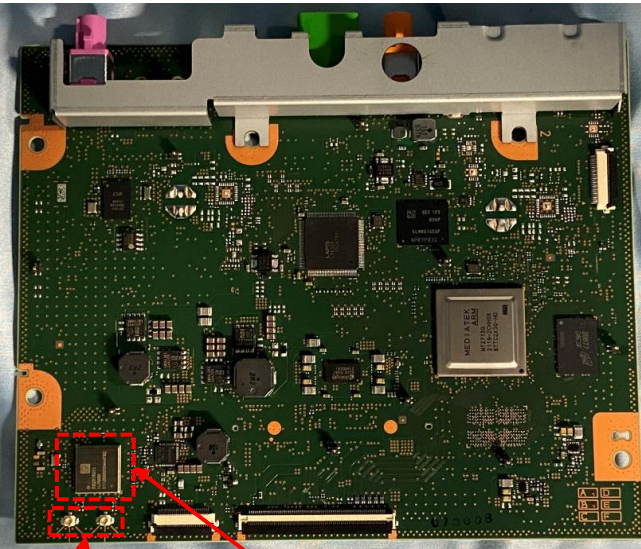

**【TN0040B】 Internal Photos (BT/WiFi module)**

DENSO TEN CONFIDENTIAL

■ BT/WiFi Module

Top

Top (Without shield)

Bottom

■ CPU Board

Parts side

Solder Side

Antenna connectors BT/WiFi Module

■ Arrangement within the product

Front view without display panel unit

CPU Board

BT Antenna

WiFi Antenna