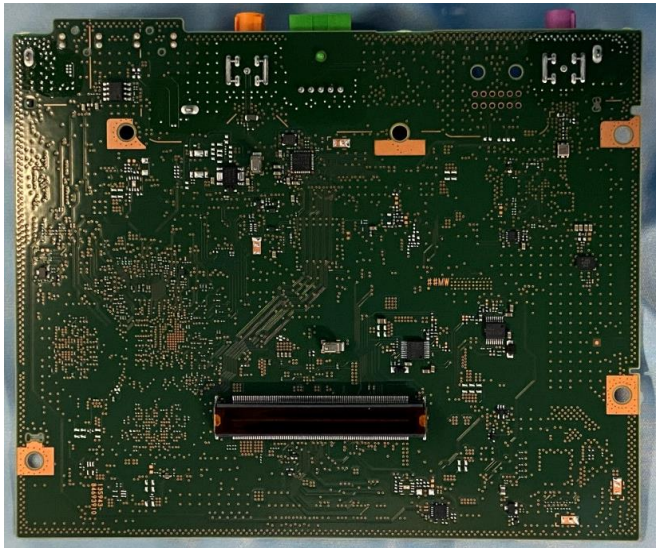

**【TN0040B】 Internal Photos (BT/WiFi module)**

DENSO TEN CONFIDENTIAL

■ BT/WiFi Module

Top

Top (Without shield)

Bottom

■ CPU Board

Parts side

Solder Side

Antenna connectors BT/WiFi Module

■ Arrangement within the product

Front view without display panel unit

CPU Board

BT Antenna

WiFi Antenna