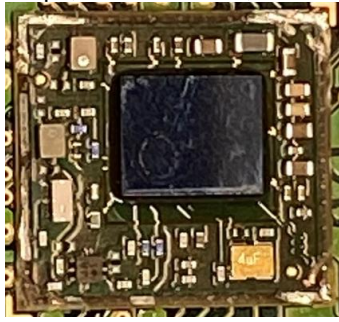

**【TN0040B】 Internal Photos (BT/WiFi module)**

DENSO TEN CONFIDENTIAL

■ BT/WiFi Module

Top

Top (Without shield)

Bottom

■ CPU Board

Parts side

Solder Side

Antenna connectors BT/WiFi Module

■ Arrangement within the product

Front view without display panel unit

CPU Board

BT Antenna

WiFi Antenna