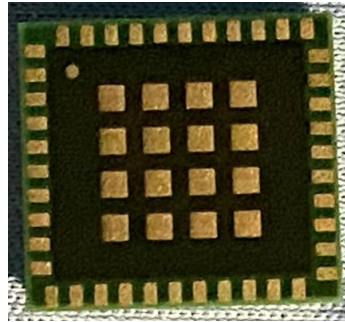

**【TN0040B】 Internal Photos (BT/WiFi module)**

DENSO TEN CONFIDENTIAL

■ BT/WiFi Module

Top

Top (Without shield)

Bottom

■ CPU Board

Parts side

Solder Side

Antenna connectors BT/WiFi Module

■ Arrangement within the product

Front view without display panel unit

CPU Board

BT Antenna

WiFi Antenna