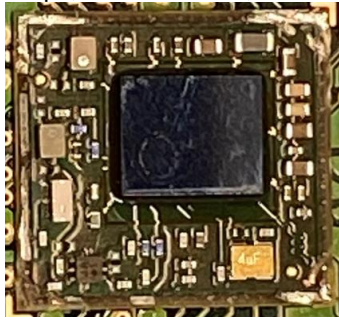

**【TN0040A】 Internal Photos (BT/WiFi module)**

DENSO TEN CONFIDENTIAL

■ BT/WiFi Module

Top

Top (Without shield)

Bottom

■ CPU Board

Parts side

Solder Side

Antenna connectors      BT/WiFi Module

■ Arrangement within the product

Front view without display panel unit

BT Antenna

WiFi Antenna

CPU Board