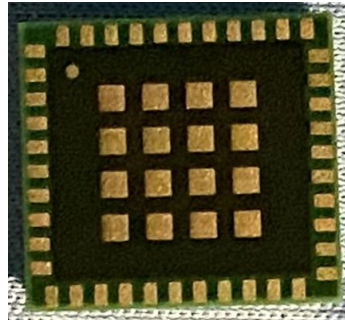

**【TN0040A】 Internal Photos (BT/WiFi module)**

DENSO TEN CONFIDENTIAL

■ BT/WiFi Module

Top

Top (Without shield)

Bottom

■ CPU Board

Parts side

Solder Side

Antenna connectors      BT/WiFi Module

■ Arrangement within the product

Front view without display panel unit

BT Antenna

WiFi Antenna

CPU Board