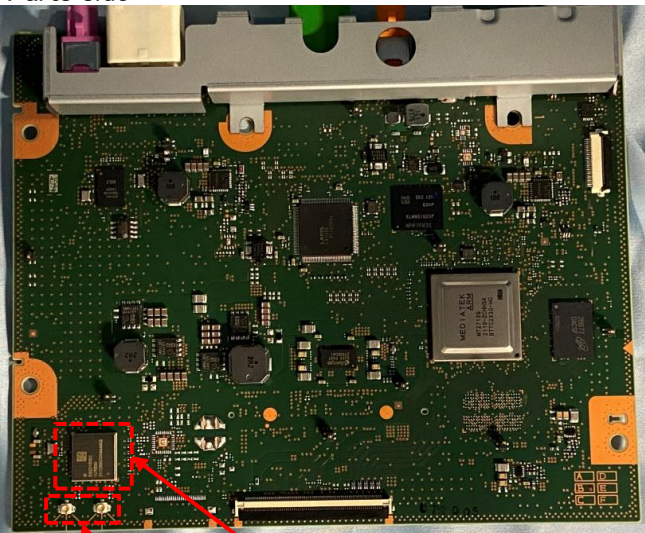

**【TN0040A】 Internal Photos (BT/WiFi module)**

DENSO TEN CONFIDENTIAL

■ BT/WiFi Module

Top

Top (Without shield)

Bottom

■ CPU Board

Parts side

Solder Side

Antenna connectors      BT/WiFi Module

■ Arrangement within the product

Front view without display panel unit

BT Antenna

WiFi Antenna

CPU Board