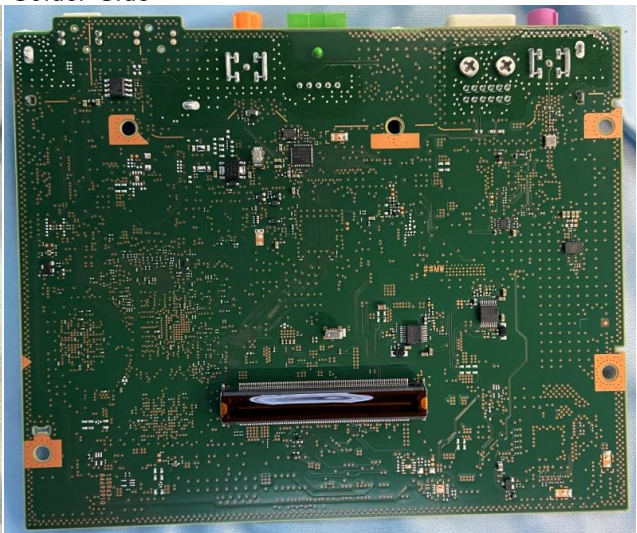

**【TN0040A】 Internal Photos (BT/WiFi module)**

DENSO TEN CONFIDENTIAL

■ BT/WiFi Module

Top

Top (Without shield)

Bottom

■ CPU Board

Parts side

Solder Side

Antenna connectors      BT/WiFi Module

■ Arrangement within the product

Front view without display panel unit

BT Antenna

WiFi Antenna

CPU Board