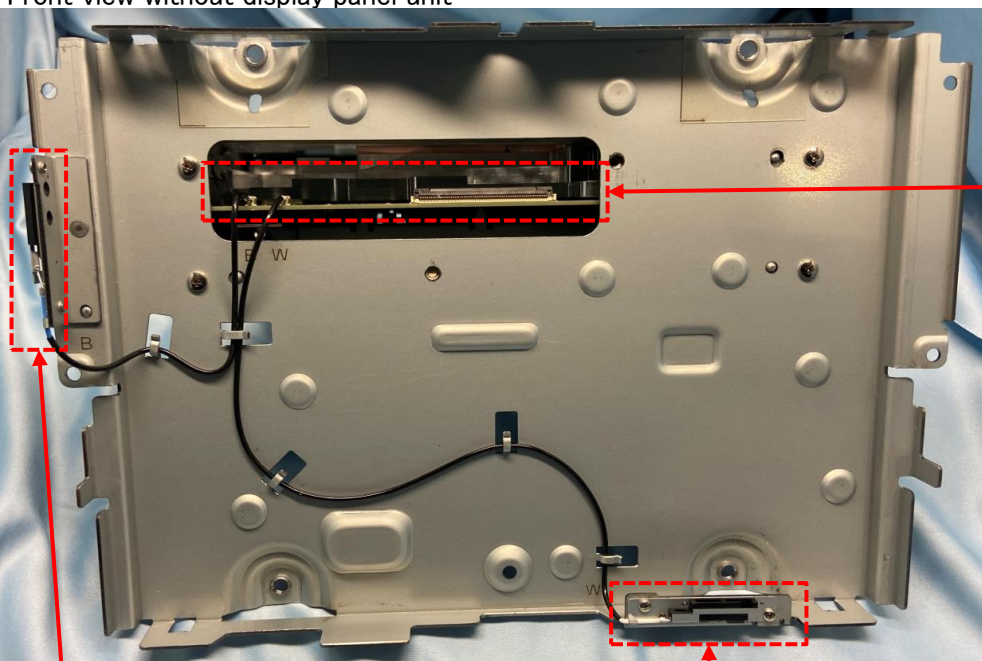

**【TN0040A】 Internal Photos (BT/WiFi module)**

DENSO TEN CONFIDENTIAL

■ BT/WiFi Module

Top

Top (Without shield)

Bottom

■ CPU Board

Parts side

Solder Side

Antenna connectors      BT/WiFi Module

■ Arrangement within the product

Front view without display panel unit

BT Antenna

WiFi Antenna

CPU Board