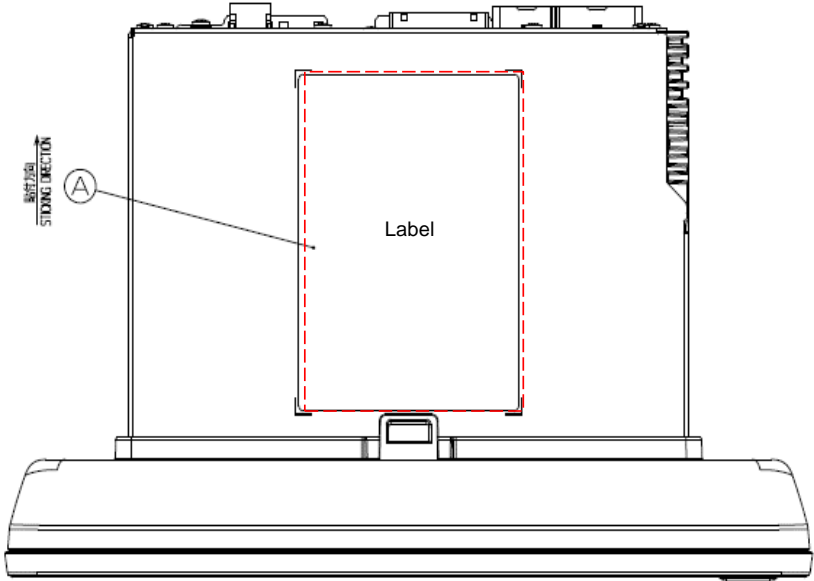

LABEL IMAGE & LABEL POSITION

TN0020A

DAIHATSU

MADE IN THAILAND
12V 4.0A
S/N.O.

DENSO TEN Limited
ADDRESS 2-26, Goshō-dori 1-chome
Hyogo-ku, Kobe 652-8510, JAPAN

MANUFACTURED
AM *** to **** kHz FM *** to **** MHz

Type: TN0020A FCC ID: BABTN0020A
This device complies with part 15 of the FCC Rules. Operation is subject to the following two conditions: (1) This device may not cause harmful interference, and (2) this device must accept any interference received, including interference that may cause undesired operation.

CE

TYPE	AM/FM Frequency band
A/B/F/G	AM 531 to 1602 kHz FM 87.50 to 108.00 MHz
C/H	AM 530 to 1625 kHz FM 87.50 to 108.00 MHz
D	AM 530 to 1710 kHz FM 87.90 to 108.00 MHz
E	AM 530 to 1620 kHz FM 76.00 to 108.00 MHz

Type A/B/C/D/E