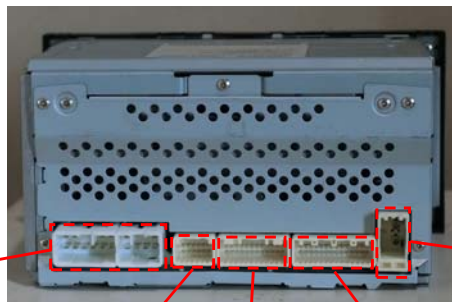

FT0107A External

AUX, USB Connector

W: 205.5mm, H: 104.0mm
D: 175.3mm
: 1.84kg

Power Supply, GND,
Speaker Connector

Radio Antenna HFC
Connector

RSE Monitor
Connector

Rear Camera
Connector

System Bus (REV, SPD,
PKB) Connector