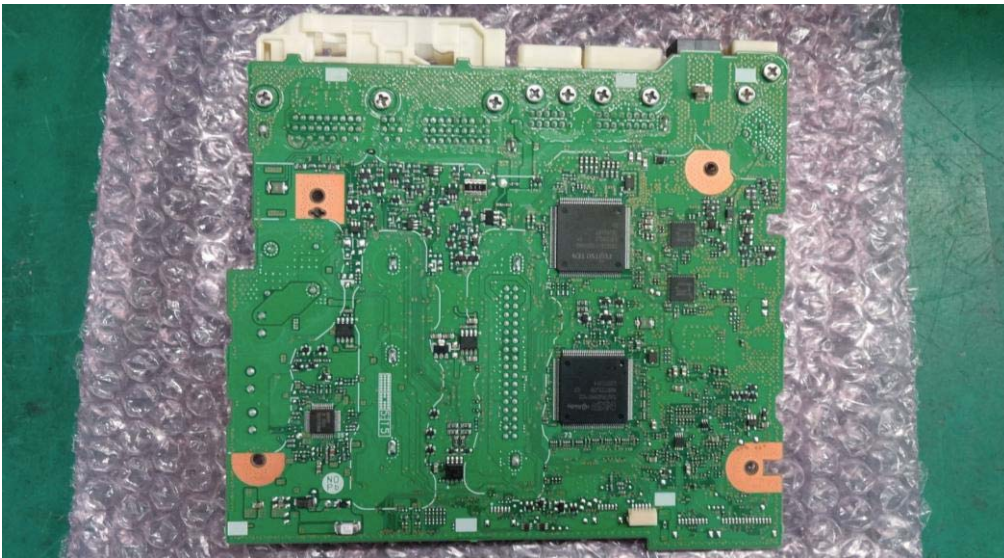

External

When the panel and the front plate are dismantled.

BT ANT

Wi-Fi ANT

Board with a wireless module

When the upper surface plate is dismantled.

When the DECK is dismantled.

Audio Board

Upper side

Lower side

The closeup picture of Audio Board

Upper side

Lower side

Panel

The closeup picture of Panel Board

Upper side

Lower side

The closeup picture of Panel Board

Upper side

Lower side

Deck

Navi Board Photograph

GPS IC

Bluetooth / WiFi module