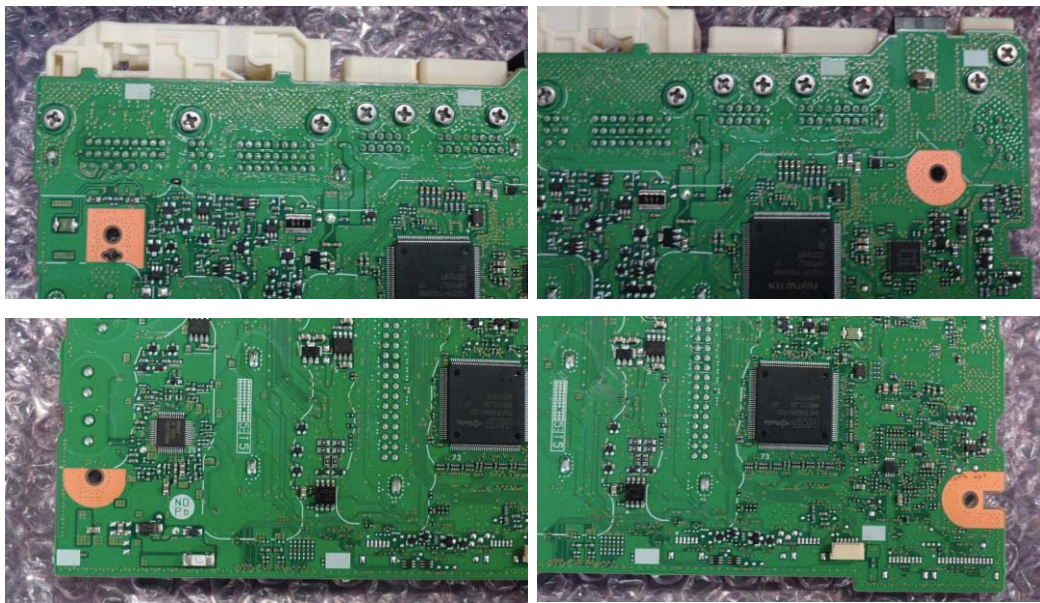

External

When the panel and the front plate are dismantled.

BT ANT

Wi-Fi ANT

Board with a wireless module

When the upper surface plate is dismantled.

When the DECK is dismantled.

Audio Board

Upper side

Lower side

The closeup picture of Audio Board

Upper side

Lower side

Panel

The closeup picture of Panel Board

Upper side

Lower side

The closeup picture of Panel Board

Upper side

Lower side

Deck

Navi Board Photograph

GPS IC

Bluetooth / WiFi module