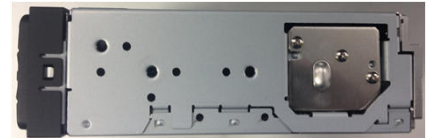

FT0093A
Model No: 123000-627

FUJITSU TEN Confidential

AUX, USB CONNECTOR

**Power supply, GND,
Speaker CONNECTOR**

**Radio antenna
Jack**