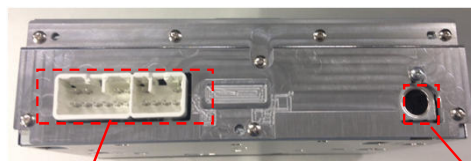

FT0093A
Model No: 123000-627

FUJITSU TEN Confidential

AUX, USB CONNECTOR

**Power supply, GND,
Speaker CONNECTOR**

**Radio antenna
Jack**