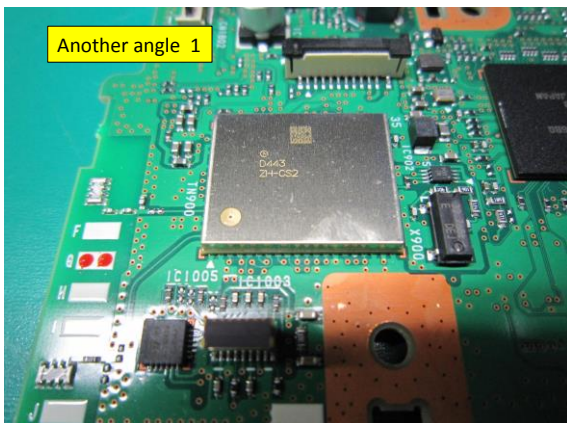

◆ Internal View

BT/Wi-Fi 2.4GHz Chip Antenna AM03DP-ST01 (Mitsubishi Materials Corp.)

Wi-Fi 5GHz Chip Antenna AM03DP-ST01 (Mitsubishi Materials Corp.)

CPU Board Back-side

Murata Confidential