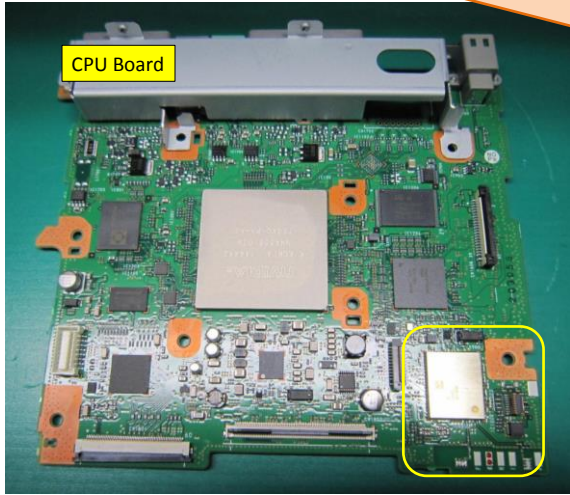

◆ Internal View

BT/Wi-Fi 2.4GHz Chip Antenna AM03DP-ST01 (Mitsubishi Materials Corp.)

Wi-Fi 5GHz Chip Antenna AM03DP-ST01 (Mitsubishi Materials Corp.)

CPU Board Back-side

Murata Confidential