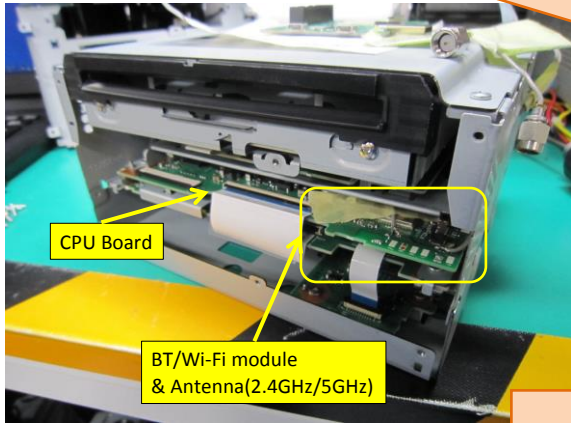

◆ Internal View

BT/Wi-Fi 2.4GHz Chip Antenna AM03DP-ST01 (Mitsubishi Materials Corp.)

Wi-Fi 5GHz Chip Antenna AM03DP-ST01 (Mitsubishi Materials Corp.)

CPU Board Back-side

Murata Confidential