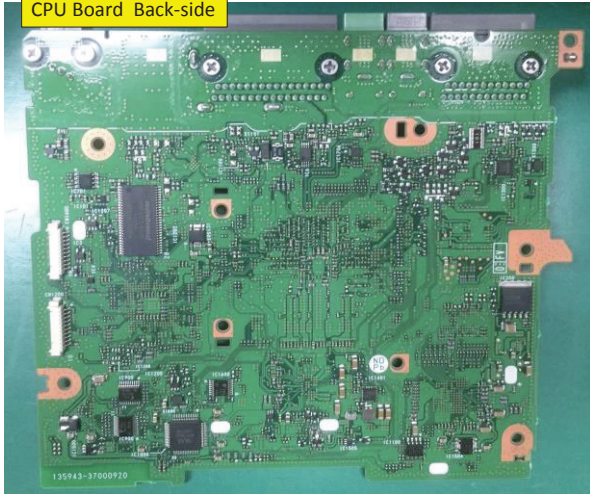

◆ Internal View

BT/Wi-Fi 2.4GHz Chip Antenna AM03DP-ST01 (Mitsubishi Materials Corp.)

Wi-Fi 5GHz Chip Antenna AM03DP-ST01 (Mitsubishi Materials Corp.)

CPU Board Back-side

Murata Confidential