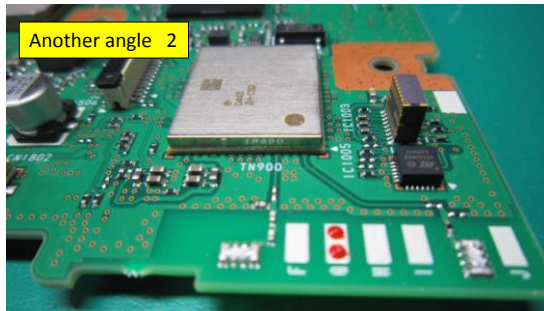

◆ Internal View

BT/Wi-Fi 2.4GHz Chip Antenna AM03DP-ST01 (Mitsubishi Materials Corp.)

Wi-Fi 5GHz Chip Antenna AM03DP-ST01 (Mitsubishi Materials Corp.)

CPU Board Back-side

Murata Confidential