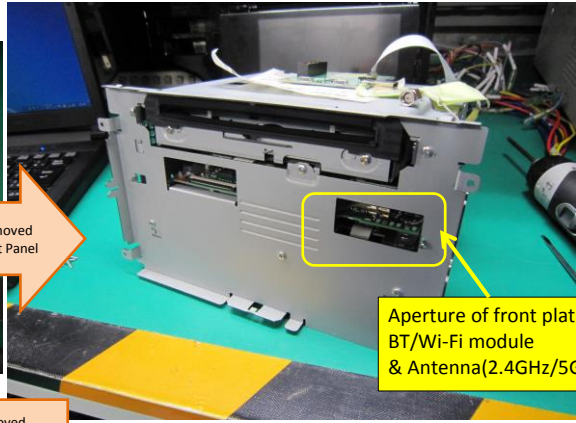

◆ Internal View

BT/Wi-Fi 2.4GHz Chip Antenna AM03DP-ST01 (Mitsubishi Materials Corp.)

Wi-Fi 5GHz Chip Antenna AM03DP-ST01 (Mitsubishi Materials Corp.)

CPU Board Back-side

Murata Confidential