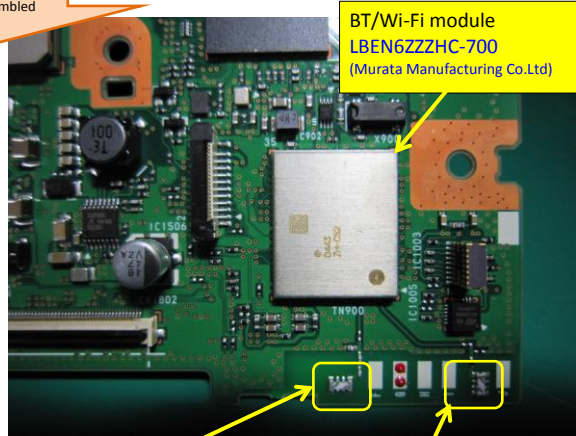

◆ Internal View

BT/Wi-Fi 2.4GHz Chip Antenna AM03DP-ST01 (Mitsubishi Materials Corp.)

Wi-Fi 5GHz Chip Antenna AM03DP-ST01 (Mitsubishi Materials Corp.)

CPU Board Back-side

Murata Confidential