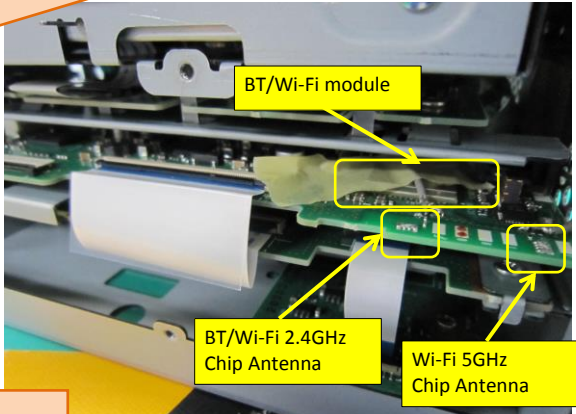

◆ Internal View

BT/Wi-Fi 2.4GHz Chip Antenna AM03DP-ST01 (Mitsubishi Materials Corp.)

Wi-Fi 5GHz Chip Antenna AM03DP-ST01 (Mitsubishi Materials Corp.)

CPU Board Back-side

Murata Confidential