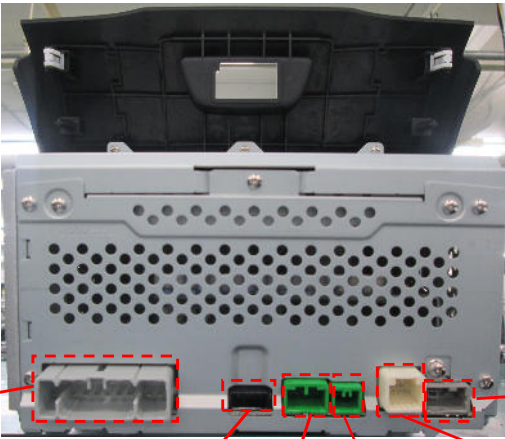

FT0087A

FUJITSU TEN Confidential

AUX/VTR, USB Connector

Power Supply, GND, Speaker Connector

Radio Antenna HFC Connector

Front Camera Connector

Rear Camera Connector

RSE Monitor Connector

System Bus (REV, SPD, PKB) Connector