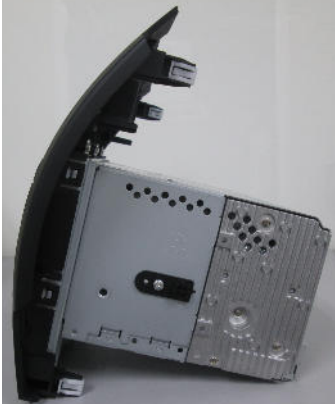

FT0087A

FUJITSU TEN Confidential

AUX/VTR, USB Connector

Power Supply, GND, Speaker Connector

Radio Antenna HFC Connector

Front Camera Connector

Rear Camera Connector

RSE Monitor Connector

System Bus (REV, SPD, PKB) Connector