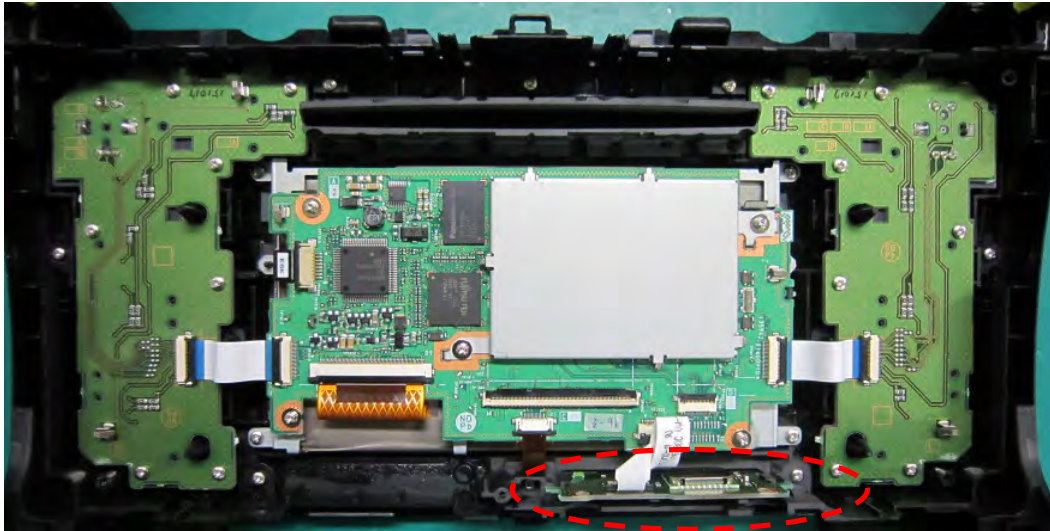

FT0049B Internal Photo

FT0049B Internal Photo

Back side of front panel

BT PCB

Surface mounting Antenna

Back side of Bluetooth module

FUJITSU TEN CONFIDENTIAL