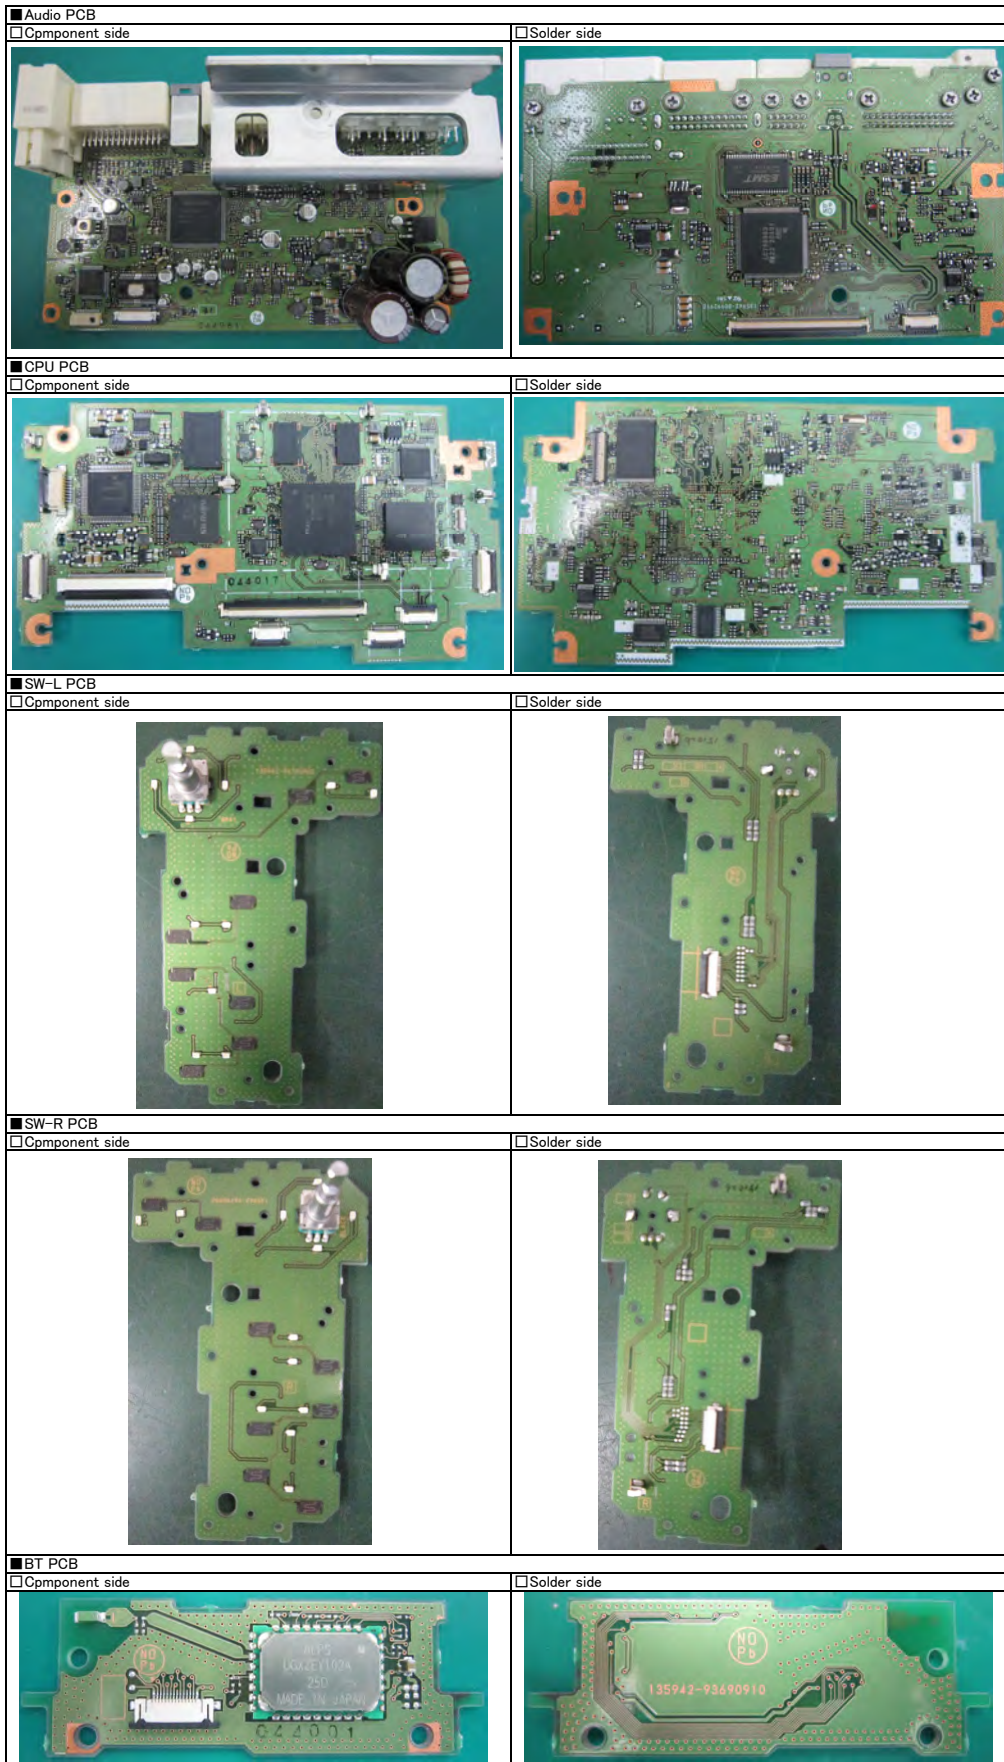

FT0049B Internal Photo

FT0049B Internal Photo

Back side of front panel

BT PCB

Surface mounting Antenna

Back side of Bluetooth module

FUJITSU TEN CONFIDENTIAL