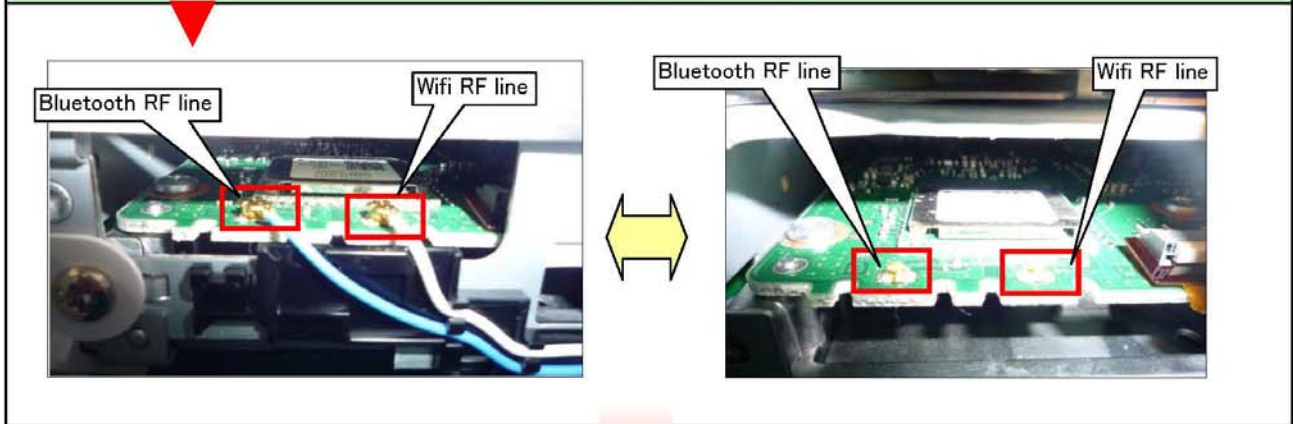

ANNEX B: INTERNAL CONSTRUCTION PHOTOS OF EUT

Internal photo (FT0048A EUT)

When the panel and the front plate are dismantled.

Bluetooth/Wifi RF line

**Attachment document
FT00-0048A**

Bluetooth/ WiFi Receiver

Internal Photos

Bluetooth/ WiFi area