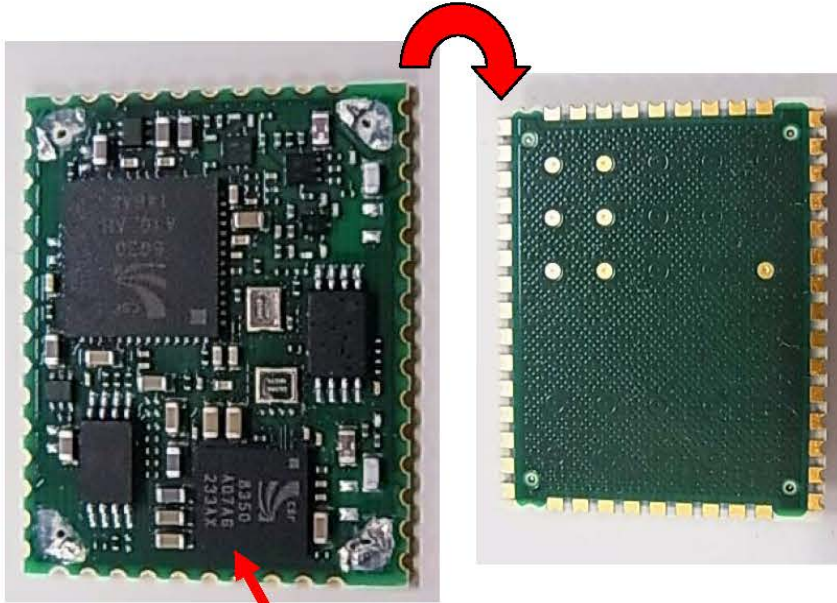

ANNEX B: INTERNAL CONSTRUCTION PHOTOS OF EUT

Internal photo (FT0048A EUT)

When the panel and the front plate are dismantled.

Bluetooth/Wifi RF line

**Attachment document
FT00-0048A**

Bluetooth/ WiFi Receiver

Internal Photos

Bluetooth/ WiFi area