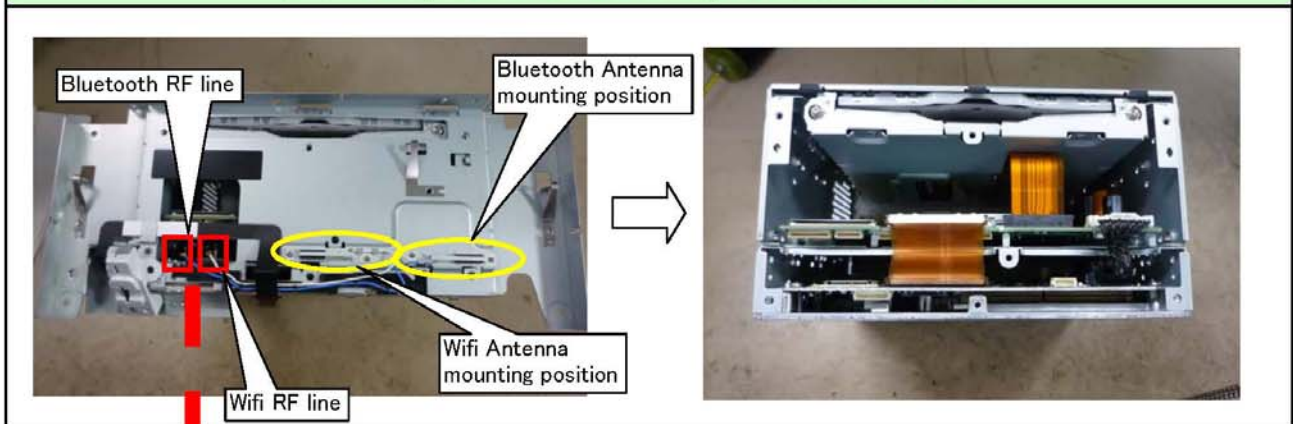

ANNEX B: INTERNAL CONSTRUCTION PHOTOS OF EUT

Internal photo (FT0048A EUT)

When the panel and the front plate are dismantled.

Bluetooth/Wifi RF line

**Attachment document
FT00-0048A**

Bluetooth/ WiFi Receiver

Internal Photos

Bluetooth/ WiFi area