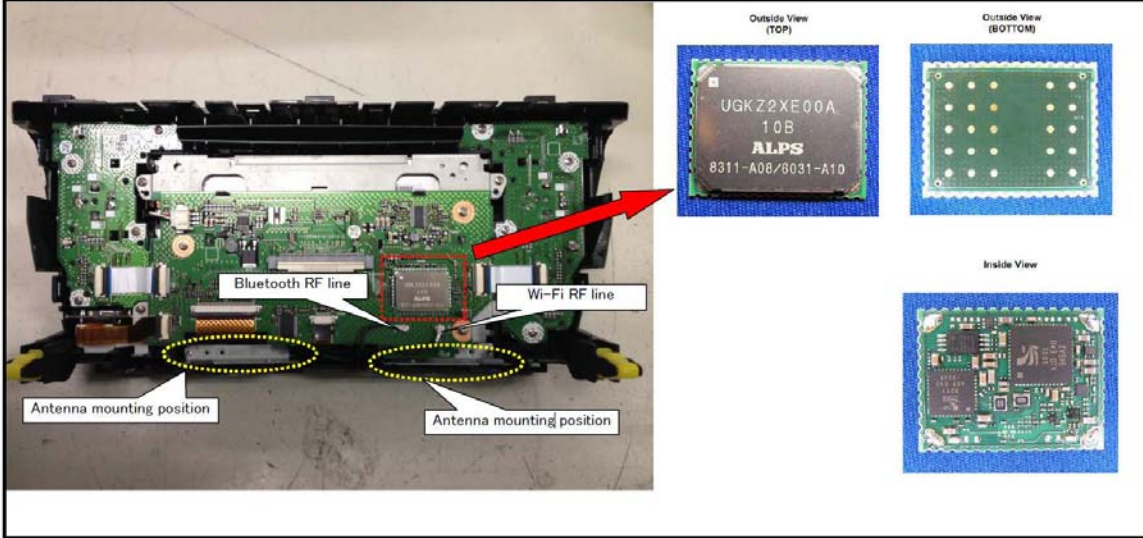

ANNEX B: INTERNAL CONSTRUCTION PHOTOS OF EUT

1. BT Antenna

2. WLAN Antenna

FT0044C Internal Photos

[Back side of front panel]

ALPS Proprietary Information Confidential

ALPS CONFIDENTIAL
Copyright © 2012 ALPS ELECTRIC CO., LTD.

UGKZ2-E### Photo View

**Outside View
(TOP)**

**Outside View
(BOTTOM)**

Inside View