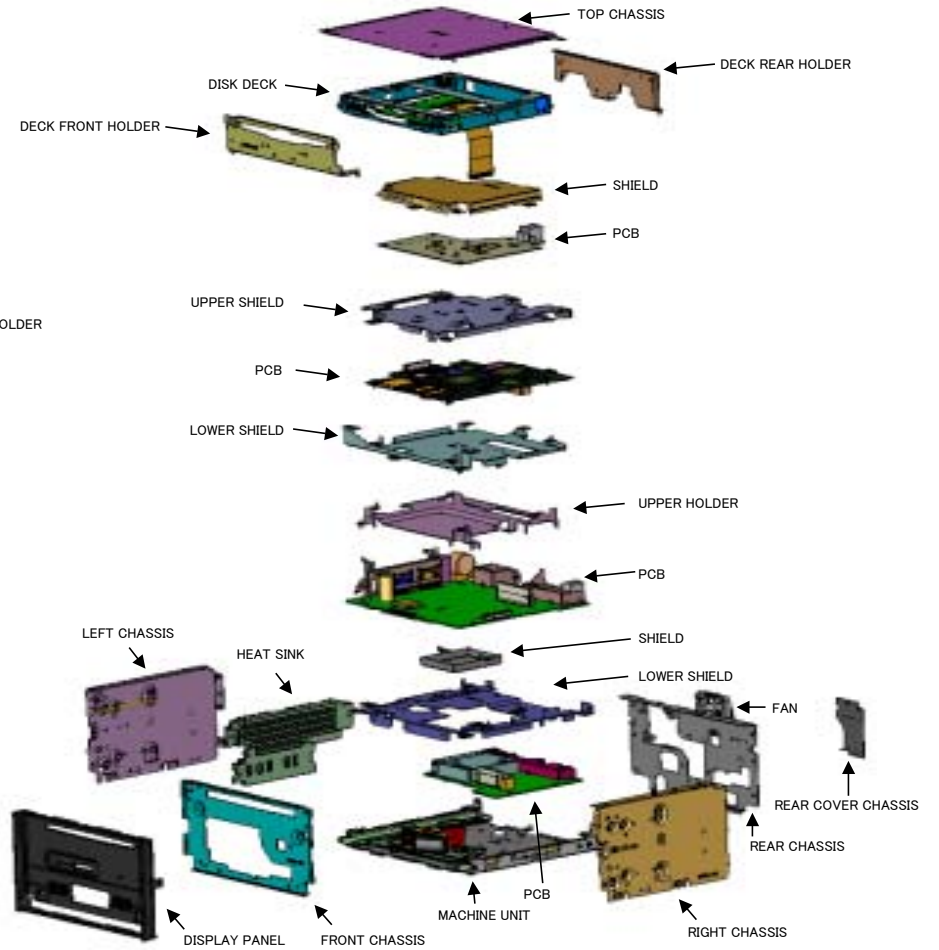

Fujitsu Ten confidential

【製品分解図】

internal configuration

Fujitsu Ten Confidential

Bluetooth transmitter peripheral circuit

Bluetooth transmitter enlarged view

Antenna circuit enlarged view

coaxial cable attached

Internal Photo