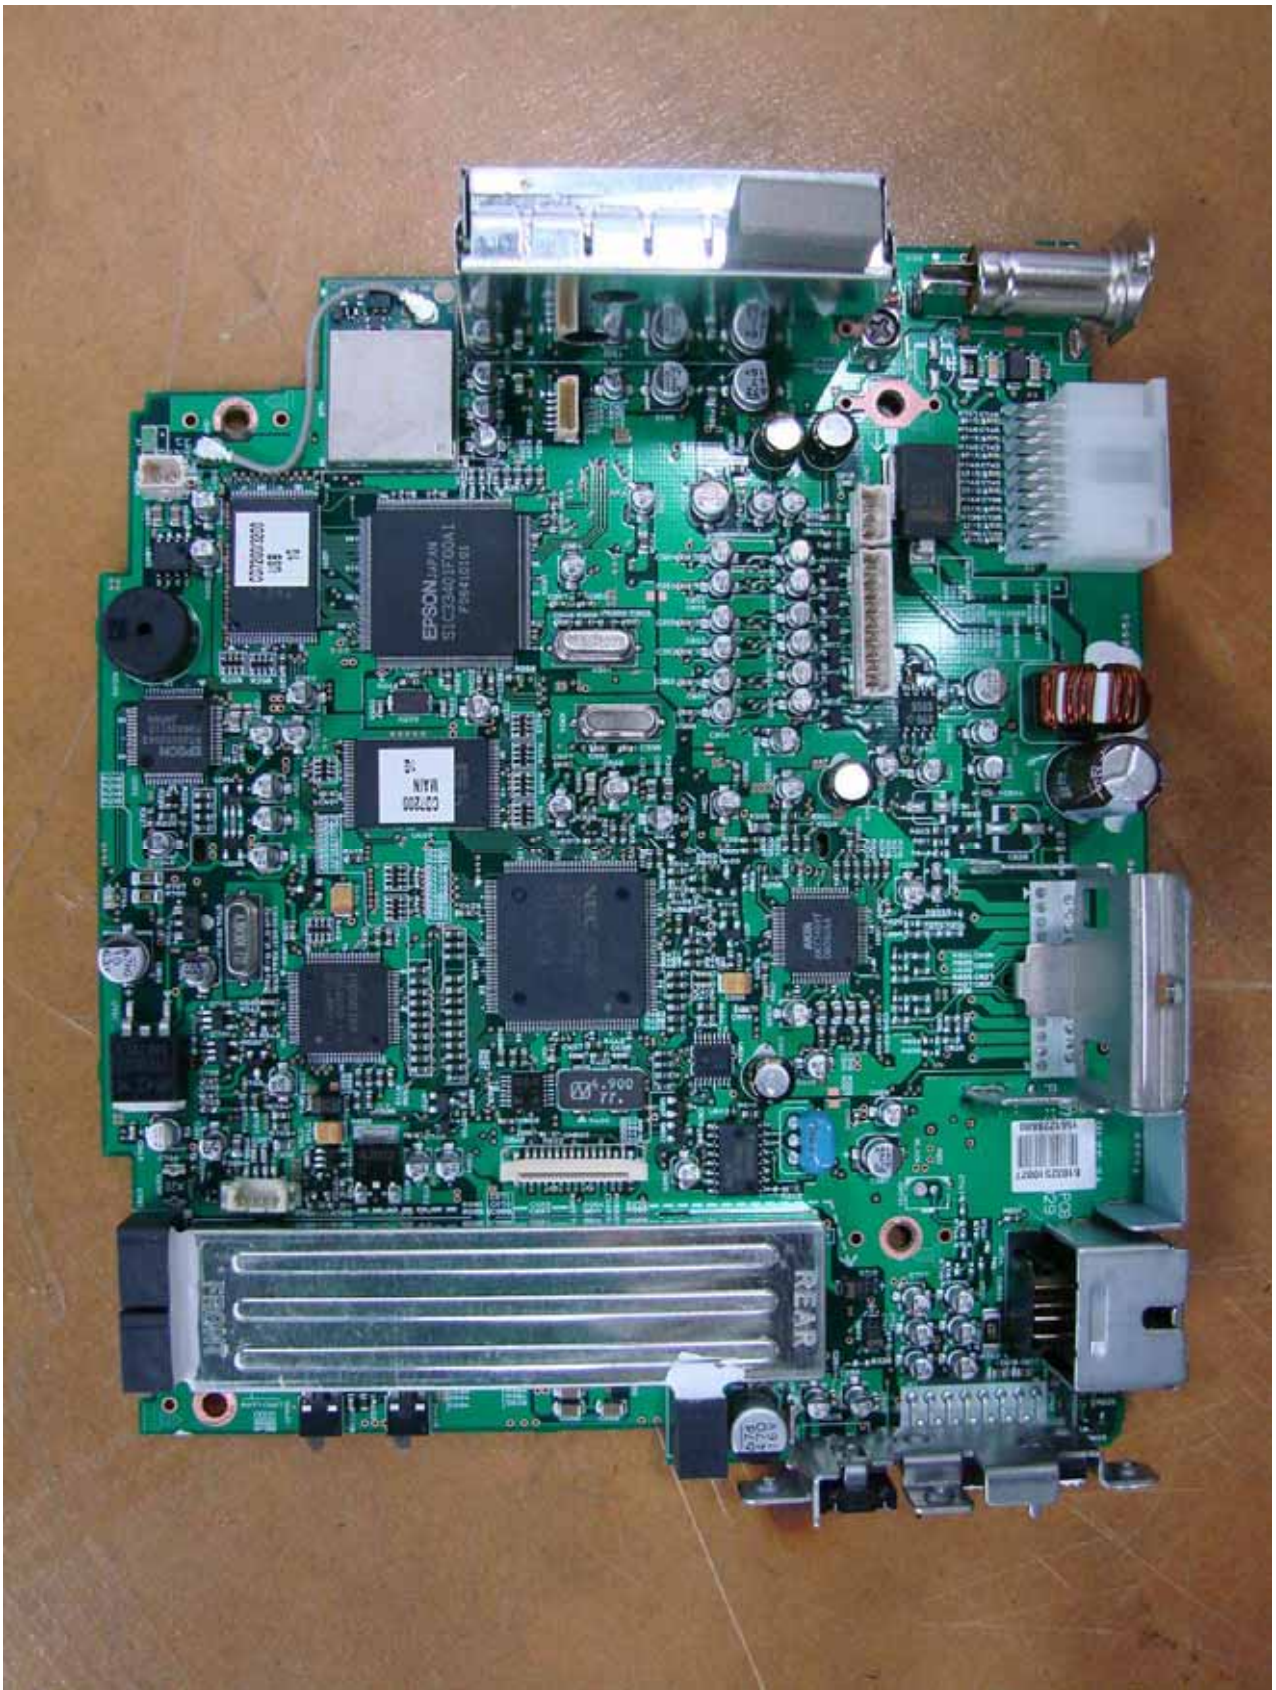

It should not be reproduced except in full, without the written approval of ONETECH.

EMC-003 (Rev.0)

HEAD OFFICE : #505 SK APT. Factory 223-28, Sangdaewon 1 dong, Jungwon-gu, Seongnam-si, Gyeonggi-do, 462-705, Korea
(TEL: +82-31-746-8500, FAX: +82-31-746-8700)

EMC Testing Dept : 307-51 Daessangryung-ri, Chowol-eup, Gwangju-si, Gyeonggi-do, 464-860, Korea. (TEL: +82-31-765-8289, FAX: +82-31-766-2904)