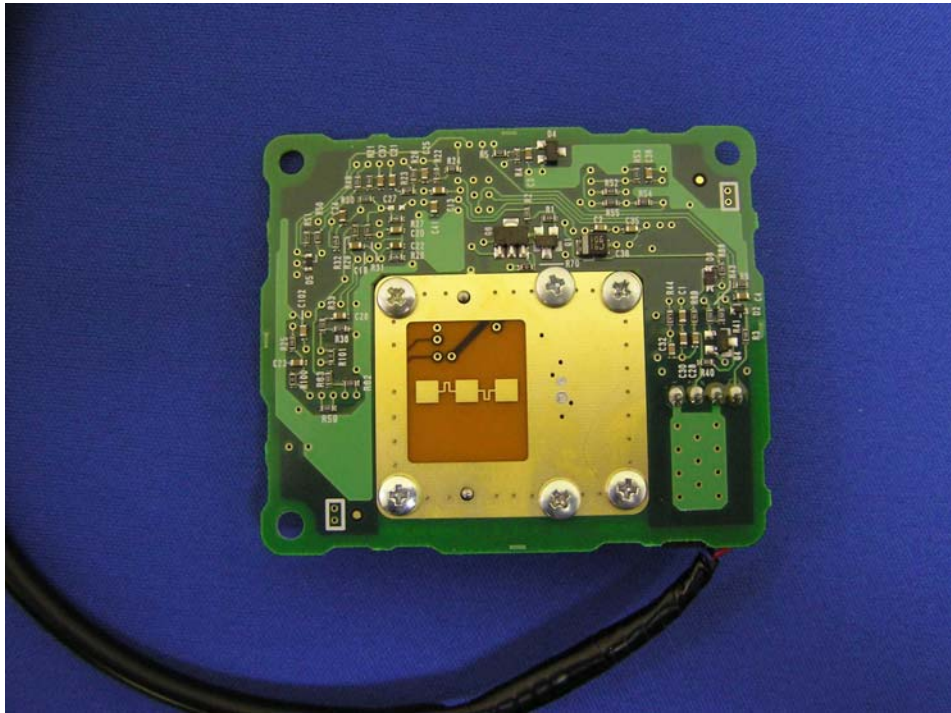

Over View

Top

**Internal Photo
Motion Sensor (Model: FTL358)**

Fujitsu Ten Limited

Bottom