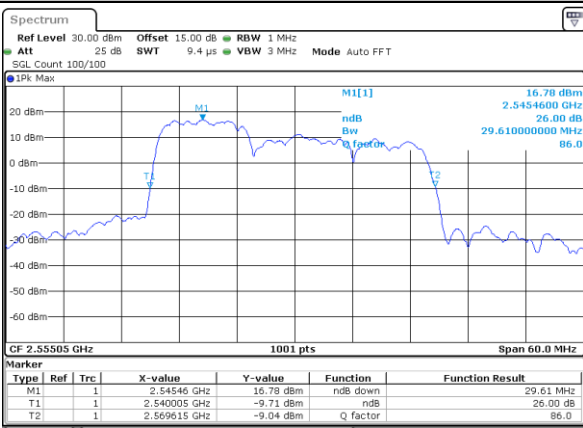

N/A

Date: 4-JAN-2021 03:31:29

Highest Channel / 20MHz+20MHz

N/A

Date: 4-JAN-2021 03:47:48

LTE Band 7C

16QAM

Lowest Channel / 10MHz+20MHz

Date: 4-JAN-2021 22:19:17

Lowest Channel / 15MHz+10MHz

Date: 5-JAN-2021 00:41:10

Middle Channel / 10MHz+20MHz

Date: 4-JAN-2021 23:19:57

Middle Channel / 15MHz+10MHz

Date: 5-JAN-2021 01:07:21

Highest Channel / 10MHz+20MHz

Date: 4-JAN-2021 23:19:25

Highest Channel / 15MHz+10MHz

Date: 5-JAN-2021 01:23:30

LTE Band 7C

16QAM

Lowest Channel / 15MHz+15MHz

Date: 4.JAN.2021 20:38:26

Lowest Channel / 15MHz+20MHz