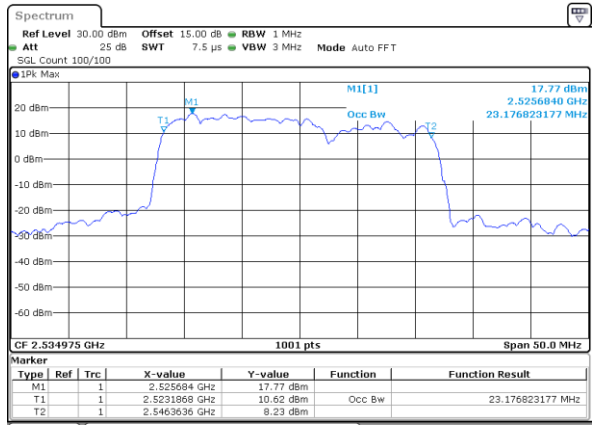

Mode	LTE Band 7C : 99%OBW(MHz)			
16QAM				
BW	10MHz+20MHz	15MHz+10MHz	15MHz+15MHz	15MHz+20MHz
Lowest CH	27.57	23.53	28.83	32.73
Middle CH	27.87	23.48	28.59	32.66
Highest CH	27.81	23.33	28.53	32.38
BW	20MHz+10MHz	20MHz+15MHz	20MHz+20MHz	N/A
Lowest CH	27.81	32.59	37.40	-
Middle CH	27.93	32.38	37.96	-
Highest CH	27.87	32.03	37.24	-

Mode	LTE Band 7C : 99%OBW(MHz)			
64QAM				
BW	10MHz+20MHz	15MHz+10MHz	15MHz+15MHz	15MHz+20MHz
Lowest CH	27.51	23.43	28.53	32.52
Middle CH	27.93	23.38	28.29	32.38
Highest CH	27.69	23.18	28.11	32.31
BW	20MHz+10MHz	20MHz+15MHz	20MHz+20MHz	N/A
Lowest CH	27.39	32.45	37.64	-
Middle CH	27.99	32.80	37.48	-
Highest CH	27.93	32.52	37.64	-

LTE Band 7C

QPSK

Lowest Channel / 10MHz+20MHz

Date: 4, JAN, 2021 22:07:59

Lowest Channel / 15MHz+10MHz

Date: 5, JAN, 2021 00:38:01

Middle Channel / 10MHz+20MHz

Date: 4, JAN, 2021 23:12:00

Middle Channel / 15MHz+10MHz

Date: 5, JAN, 2021 01:02:57

Highest Channel / 10MHz+20MHz

Date: 4, JAN, 2021 23:35:04

Highest Channel / 15MHz+10MHz

Date: 5, JAN, 2021 01:20:15

LTE Band 7C

QPSK