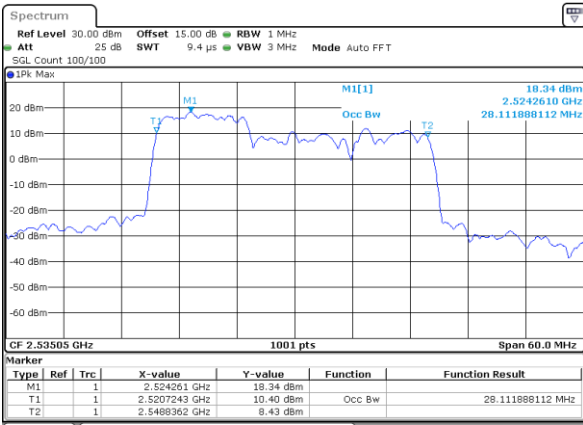

Mode	LTE Band 7C : 99%OBW(MHz)			
64QAM				
BW	10MHz+20MHz	15MHz+10MHz	15MHz+15MHz	15MHz+20MHz
Lowest CH	27.51	23.43	28.53	32.52
Middle CH	27.93	23.38	28.29	32.38
Highest CH	27.69	23.18	28.11	32.31
BW	20MHz+10MHz	20MHz+15MHz	20MHz+20MHz	N/A
Lowest CH	27.39	32.45	37.64	-
Middle CH	27.99	32.80	37.48	-
Highest CH	27.93	32.52	37.64	-

LTE Band 7C

QPSK

Lowest Channel / 10MHz+20MHz

Date: 4, JAN, 2021 22:07:59

Lowest Channel / 15MHz+10MHz

Date: 5, JAN, 2021 00:38:01

Middle Channel / 10MHz+20MHz

Date: 4, JAN, 2021 23:12:00

Middle Channel / 15MHz+10MHz

Date: 5, JAN, 2021 01:02:57

Highest Channel / 10MHz+20MHz

Date: 4, JAN, 2021 23:35:04

Highest Channel / 15MHz+10MHz

Date: 5, JAN, 2021 01:20:15

LTE Band 7C

QPSK