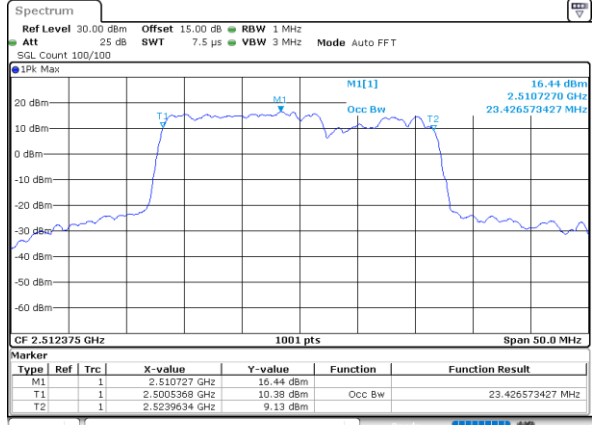

Mode	LTE Band 7C : 99%OBW(MHz)			
16QAM				
BW	10MHz+20MHz	15MHz+10MHz	15MHz+15MHz	15MHz+20MHz
Lowest CH	27.57	23.53	28.83	32.73
Middle CH	27.87	23.48	28.59	32.66
Highest CH	27.81	23.33	28.53	32.38
BW	20MHz+10MHz	20MHz+15MHz	20MHz+20MHz	N/A
Lowest CH	27.81	32.59	37.40	-
Middle CH	27.93	32.38	37.96	-
Highest CH	27.87	32.03	37.24	-

Mode	LTE Band 7C : 99%OBW(MHz)			
64QAM				
BW	10MHz+20MHz	15MHz+10MHz	15MHz+15MHz	15MHz+20MHz
Lowest CH	27.51	23.43	28.53	32.52
Middle CH	27.93	23.38	28.29	32.38
Highest CH	27.69	23.18	28.11	32.31
BW	20MHz+10MHz	20MHz+15MHz	20MHz+20MHz	N/A
Lowest CH	27.39	32.45	37.64	-
Middle CH	27.99	32.80	37.48	-
Highest CH	27.93	32.52	37.64	-

LTE Band 7C

QPSK

Lowest Channel / 10MHz+20MHz

Date: 4, JAN, 2021 22:07:59

Lowest Channel / 15MHz+10MHz

Date: 5, JAN, 2021 00:38:01

Middle Channel / 10MHz+20MHz

Date: 4, JAN, 2021 23:12:00

Middle Channel / 15MHz+10MHz

Date: 5, JAN, 2021 01:02:57

Highest Channel / 10MHz+20MHz

Date: 4, JAN, 2021 23:35:04

Highest Channel / 15MHz+10MHz

Date: 5, JAN, 2021 01:20:15

LTE Band 7C

QPSK