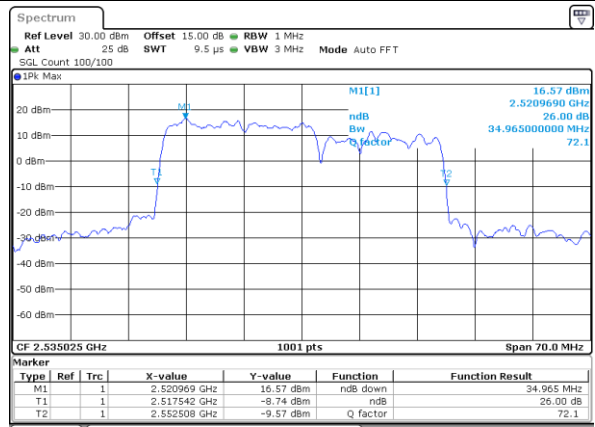

Highest Channel / 15MHz+15MHz

Date: 4.JAN.2021 21:37:48

Highest Channel / 15MHz+20MHz

Date: 4.JAN.2021 20:05:24

LTE Band 7C

QPSK

Lowest Channel / 20MHz+10MHz

Date: 4..JAN.2021 05:27:53

Lowest Channel / 20MHz+15MHz

Date: 4..JAN.2021 04:24:07

Middle Channel / 20MHz+10MHz

Date: 4..JAN.2021 05:52:04

Middle Channel / 20MHz+15MHz

Date: 4..JAN.2021 04:47:34

Highest Channel / 20MHz+10MHz

Date: 4..JAN.2021 18:46:51

Highest Channel / 20MHz+15MHz

Date: 4..JAN.2021 05:07:05

LTE Band 7C

QPSK

Lowest Channel / 20MHz+20MHz

N/A

Date: 4-JAN-2021 03:01:53

Middle Channel / 20MHz+20MHz