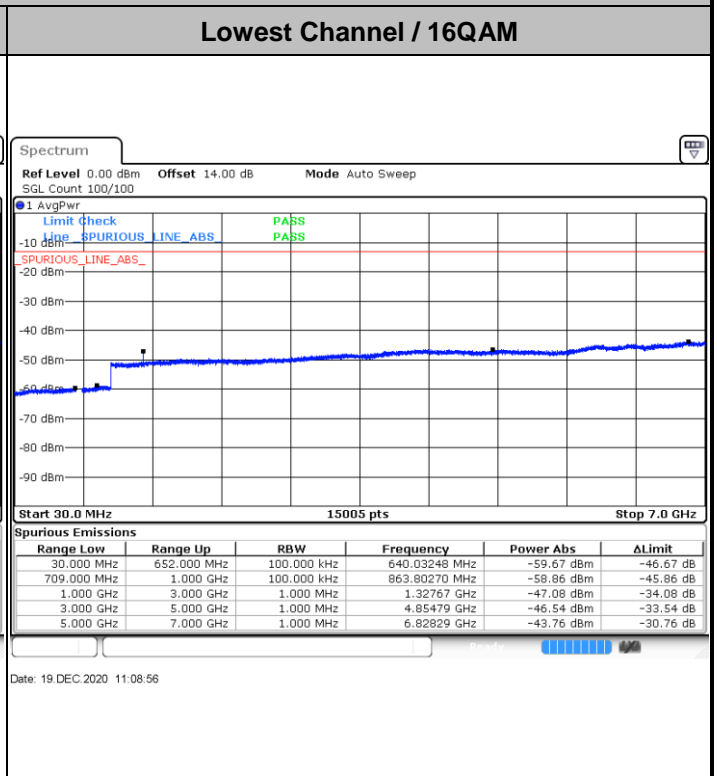

Date: 19.DEC.2020 10:37:55

LTE Band 71 / 5MHz

Highest Channel / QPSK

Date: 19.DEC.2020 10:44:35

Highest Channel / 16QAM

Date: 19.DEC.2020 10:44:18

LTE Band 71 / 10MHz

Lowest Channel / QPSK

Date: 19.DEC.2020 10:53:51

Lowest Channel / 16QAM

Date: 19.DEC.2020 10:52:55

LTE Band 71 / 10MHz

Middle Channel / QPSK

Middle Channel / 16QAM

Date: 19 DEC.2020 10:54:26

Date: 19 DEC.2020 10:54:55

Highest Channel / QPSK

Highest Channel / 16QAM

Date: 19 DEC.2020 11:01:00

Date: 19 DEC.2020 11:00:42

LTE Band 71 / 15MHz

LTE Band71 / 15MHz

Highest Channel / QPSK

Date: 19.DEC.2020 11:19:42

Highest Channel / 16QAM

Date: 19.DEC.2020 11:19:24

LTE Band 71 / 20MHz

Lowest Channel / QPSK

Date: 19.DEC.2020 11:49:21

Lowest Channel / 16QAM

Date: 19.DEC.2020 11:48:54

LTE Band 71 / 20MHz