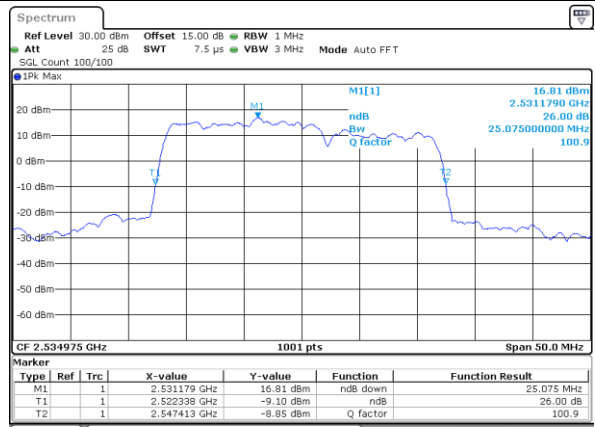

Highest Channel / 20MHz+15MHz

Date: 4..JAN.2021 05:07:05

LTE Band 7C

QPSK

Lowest Channel / 20MHz+20MHz

N/A

Date: 4-JAN-2021 03:01:53

Middle Channel / 20MHz+20MHz

N/A

Date: 4-JAN-2021 03:31:29

Highest Channel / 20MHz+20MHz

N/A

Date: 4-JAN-2021 03:47:48

LTE Band 7C

16QAM

Lowest Channel / 10MHz+20MHz

Date: 4-JAN-2021 22:19:17

Lowest Channel / 15MHz+10MHz

Date: 5-JAN-2021 00:41:10

Middle Channel / 10MHz+20MHz

Date: 4-JAN-2021 23:19:57

Middle Channel / 15MHz+10MHz

Date: 5-JAN-2021 01:07:21

Highest Channel / 10MHz+20MHz

Date: 4-JAN-2021 23:19:25

Highest Channel / 15MHz+10MHz

Date: 5-JAN-2021 01:23:30

LTE Band 7C

16QAM

Lowest Channel / 15MHz+15MHz

Date: 4.JAN.2021 20:38:26

Lowest Channel / 15MHz+20MHz