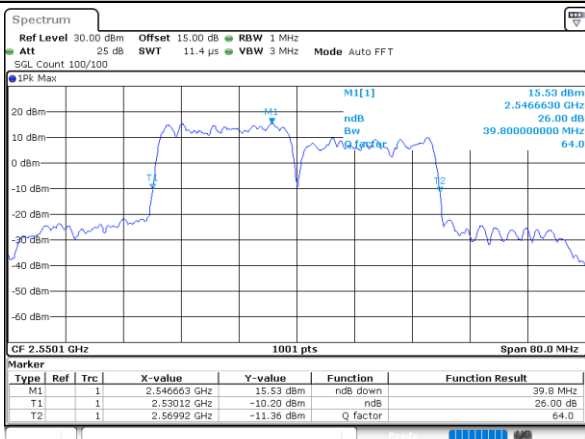

Date: 4-JAN-2021 05:53:28

Middle Channel / 20MHz+15MHz

Date: 4-JAN-2021 04:49:38

Highest Channel / 20MHz+10MHz

Date: 4-JAN-2021 18:50:08

Highest Channel / 20MHz+15MHz

Date: 4-JAN-2021 05:09:45

LTE Band 7C

16QAM

Lowest Channel / 20MHz+20MHz

N/A

Date: 4-JAN-2021 03:08:15

Middle Channel / 20MHz+20MHz

N/A

Date: 4-JAN-2021 03:13:27

Highest Channel / 20MHz+20MHz

N/A

Date: 4-JAN-2021 03:15:11

LTE Band 7C

64QAM

Lowest Channel / 10MHz+20MHz

Date: 4-JAN-2021 22:21:33

Lowest Channel / 15MHz+10MHz

Date: 5-JAN-2021 00:44:54