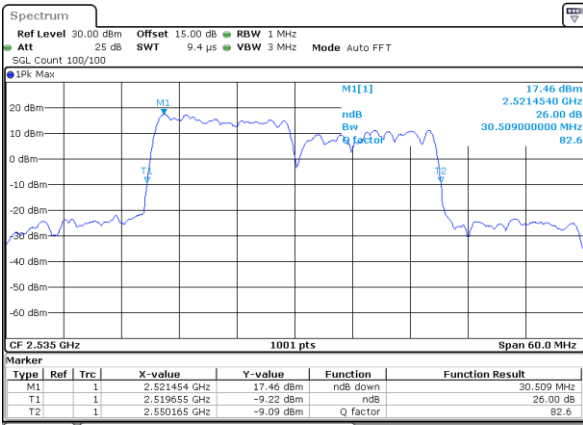

Date: 4-JAN-2021 22:19:17

Lowest Channel / 15MHz+10MHz

Date: 5-JAN-2021 00:41:10

Middle Channel / 10MHz+20MHz

Date: 4-JAN-2021 23:19:57

Middle Channel / 15MHz+10MHz

Date: 5-JAN-2021 01:07:21

Highest Channel / 10MHz+20MHz

Date: 4-JAN-2021 23:19:25

Highest Channel / 15MHz+10MHz

Date: 5-JAN-2021 01:23:30

LTE Band 7C

16QAM

Lowest Channel / 15MHz+15MHz

Date: 4.JAN.2021 20:38:26

Lowest Channel / 15MHz+20MHz

Date: 4.JAN.2021 19:27:53

Middle Channel / 15MHz+15MHz

Date: 4.JAN.2021 21:01:50

Middle Channel / 15MHz+20MHz

Date: 4.JAN.2021 19:52:05

Highest Channel / 15MHz+15MHz

Date: 4.JAN.2021 21:42:10

Highest Channel / 15MHz+20MHz