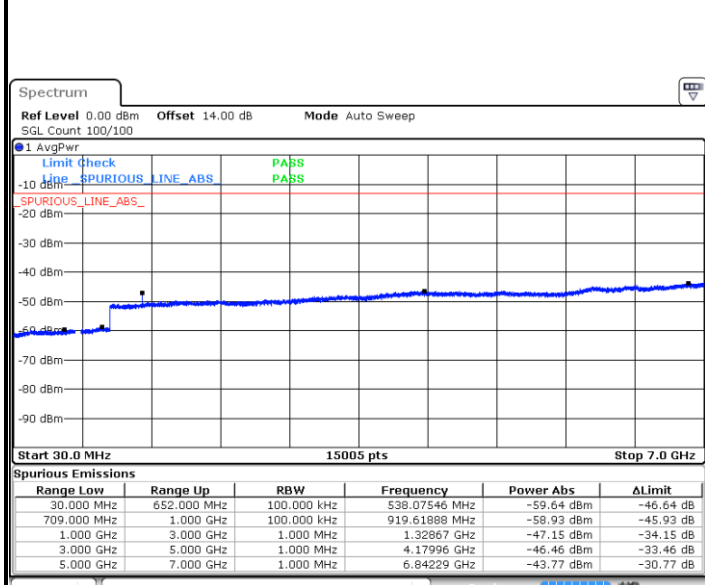

Date: 19.DEC.2020 10:53:51

Lowest Channel / 16QAM

Date: 19.DEC.2020 10:52:55

LTE Band 71 / 10MHz

Middle Channel / QPSK

Middle Channel / 16QAM

Date: 19 DEC.2020 10:54:26

Date: 19 DEC.2020 10:54:55

Highest Channel / QPSK

Highest Channel / 16QAM

Date: 19 DEC.2020 11:01:00

Date: 19 DEC.2020 11:00:42

LTE Band 71 / 15MHz

LTE Band71 / 15MHz

Highest Channel / QPSK

Date: 19.DEC.2020 11:19:42

Highest Channel / 16QAM

Date: 19.DEC.2020 11:19:24

LTE Band 71 / 20MHz

Lowest Channel / QPSK

Date: 19.DEC.2020 11:49:21

Lowest Channel / 16QAM

Date: 19.DEC.2020 11:48:54

LTE Band 71 / 20MHz