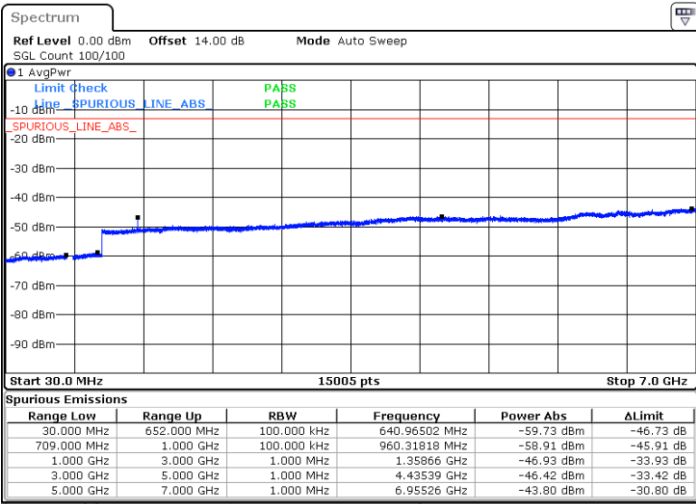

Highest Channel / 16QAM

Date: 19.DEC.2020 11:19:24

LTE Band 71 / 20MHz

Lowest Channel / QPSK

Date: 19.DEC.2020 11:49:21

Lowest Channel / 16QAM

Date: 19.DEC.2020 11:48:54

LTE Band 71 / 20MHz

Middle Channel / QPSK

Middle Channel / 16QAM

Date: 19.DEC.2020 12:12:23

Date: 19.DEC.2020 12:12:43

Highest Channel / QPSK

Highest Channel / 16QAM

Date: 19.DEC.2020 12:18:58

Date: 19.DEC.2020 12:18:36

LTE Band 71 / 5MHz

Lowest Channel / 64QAM

Middle Channel / 64QAM

Date: 19.DEC.2020 10:31:34

Date: 19.DEC.2020 10:38:15

Highest Channel / 64QAM

Date: 19.DEC.2020 10:43:59

LTE Band 71 / 10MHz