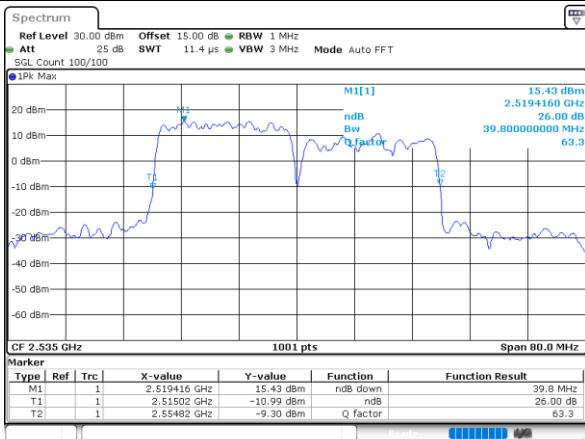

Date: 4-JAN-2021 05:53:28

Middle Channel / 20MHz+15MHz

Date: 4-JAN-2021 04:49:38

Highest Channel / 20MHz+10MHz

Date: 4-JAN-2021 18:50:08

Highest Channel / 20MHz+15MHz

Date: 4-JAN-2021 05:09:45

LTE Band 7C

16QAM

Lowest Channel / 20MHz+20MHz

N/A

Date: 4-JAN-2021 03:08:15

Middle Channel / 20MHz+20MHz

N/A

Date: 4-JAN-2021 03:13:27

Highest Channel / 20MHz+20MHz

N/A

Date: 4-JAN-2021 03:15:11

LTE Band 7C

64QAM

Lowest Channel / 10MHz+20MHz

Date: 4-JAN-2021 22:21:33

Lowest Channel / 15MHz+10MHz

Date: 5-JAN-2021 00:44:54