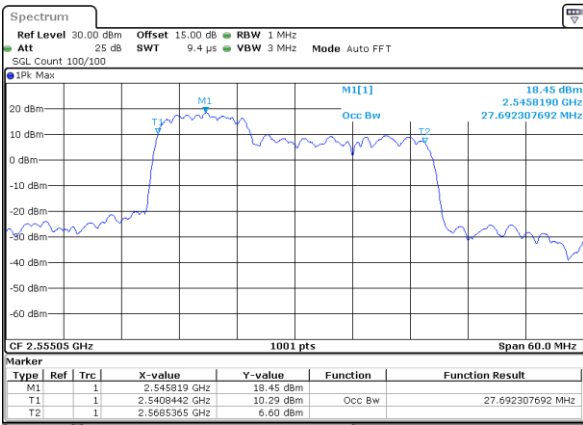

Mode	LTE Band 7C : 99%OBW(MHz)			
16QAM				
BW	10MHz+20MHz	15MHz+10MHz	15MHz+15MHz	15MHz+20MHz
Lowest CH	27.57	23.53	28.83	32.73
Middle CH	27.87	23.48	28.59	32.66
Highest CH	27.81	23.33	28.53	32.38
BW	20MHz+10MHz	20MHz+15MHz	20MHz+20MHz	N/A
Lowest CH	27.81	32.59	37.40	-
Middle CH	27.93	32.38	37.96	-
Highest CH	27.87	32.03	37.24	-

Mode	LTE Band 7C : 99%OBW(MHz)			
64QAM				
BW	10MHz+20MHz	15MHz+10MHz	15MHz+15MHz	15MHz+20MHz
Lowest CH	27.51	23.43	28.53	32.52
Middle CH	27.93	23.38	28.29	32.38
Highest CH	27.69	23.18	28.11	32.31
BW	20MHz+10MHz	20MHz+15MHz	20MHz+20MHz	N/A
Lowest CH	27.39	32.45	37.64	-
Middle CH	27.99	32.80	37.48	-
Highest CH	27.93	32.52	37.64	-

LTE Band 7C

QPSK

Lowest Channel / 10MHz+20MHz

Date: 4, JAN, 2021 22:07:59

Lowest Channel / 15MHz+10MHz

Date: 5, JAN, 2021 00:38:01

Middle Channel / 10MHz+20MHz

Date: 4, JAN, 2021 23:12:00

Middle Channel / 15MHz+10MHz

Date: 5, JAN, 2021 01:02:57

Highest Channel / 10MHz+20MHz

Date: 4, JAN, 2021 23:35:04

Highest Channel / 15MHz+10MHz

Date: 5, JAN, 2021 01:20:15

LTE Band 7C

QPSK