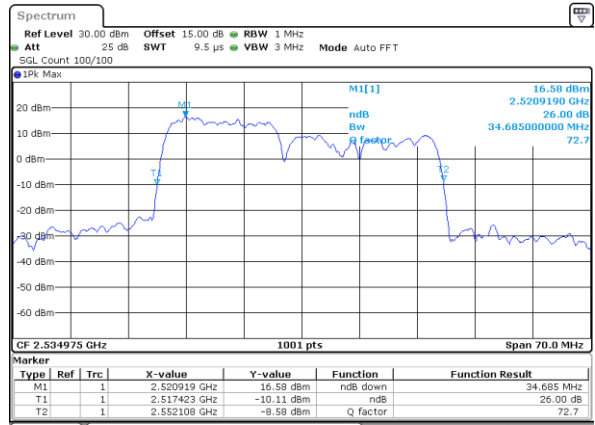

Date: 4-JAN-2021 22:19:17

Lowest Channel / 15MHz+10MHz

Date: 5-JAN-2021 00:41:10

Middle Channel / 10MHz+20MHz

Date: 4-JAN-2021 23:19:57

Middle Channel / 15MHz+10MHz

Date: 5-JAN-2021 01:07:21

Highest Channel / 10MHz+20MHz

Date: 4-JAN-2021 23:19:25

Highest Channel / 15MHz+10MHz

Date: 5-JAN-2021 01:23:30

LTE Band 7C

16QAM

Lowest Channel / 15MHz+15MHz

Date: 4.JAN.2021 20:38:26

Lowest Channel / 15MHz+20MHz

Date: 4.JAN.2021 19:27:53

Middle Channel / 15MHz+15MHz

Date: 4.JAN.2021 21:01:50

Middle Channel / 15MHz+20MHz

Date: 4.JAN.2021 19:52:05

Highest Channel / 15MHz+15MHz

Date: 4.JAN.2021 21:42:10

Highest Channel / 15MHz+20MHz