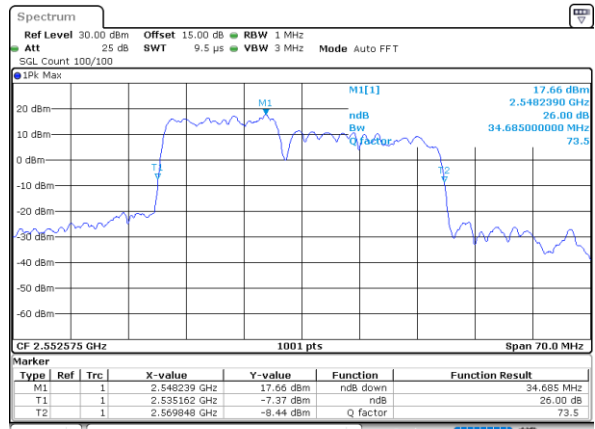

Middle Channel / 15MHz+10MHz

Date: 5.JAN.2021 01:03:53

Highest Channel / 10MHz+20MHz

Date: 4.JAN.2021 23:35:12

Highest Channel / 15MHz+10MHz

Date: 5.JAN.2021 01:20:22

LTE Band 7C

QPSK

Lowest Channel / 15MHz+15MHz

Date: 4.JAN.2021 20:36:13

Lowest Channel / 15MHz+20MHz

Date: 4.JAN.2021 19:25:24

Middle Channel / 15MHz+15MHz

Date: 4.JAN.2021 21:00:18

Middle Channel / 15MHz+20MHz

Date: 4.JAN.2021 19:49:03

Highest Channel / 15MHz+15MHz

Date: 4.JAN.2021 21:37:48

Highest Channel / 15MHz+20MHz

Date: 4.JAN.2021 20:05:24

LTE Band 7C

QPSK

Lowest Channel / 20MHz+10MHz

Date: 4..JAN.2021 05:27:53