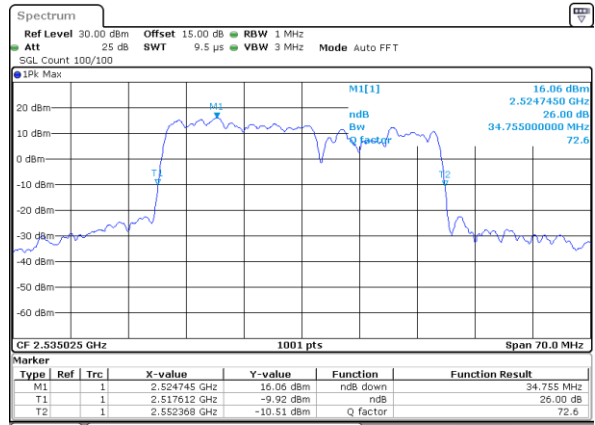

Middle Channel / 15MHz+20MHz

Date: 4-JAN-2021 19:53:39

Highest Channel / 15MHz+15MHz

Date: 4-JAN-2021 21:46:10

Highest Channel / 15MHz+20MHz

Date: 4-JAN-2021 20:17:15

LTE Band 7C

64QAM

Lowest Channel / 20MHz+10MHz

Date: 4..JAN.2021 05:32:16

Lowest Channel / 20MHz+15MHz

Date: 4..JAN.2021 04:29:09

Middle Channel / 20MHz+10MHz

Date: 4..JAN.2021 05:54:45

Middle Channel / 20MHz+15MHz

Date: 4..JAN.2021 04:51:43

Highest Channel / 20MHz+10MHz

Date: 4..JAN.2021 18:55:50

Highest Channel / 20MHz+15MHz

Date: 4..JAN.2021 05:11:52

LTE Band 7C

64QAM

Lowest Channel / 20MHz+20MHz

N/A

Date: 4-JAN-2021 03:11:06

Middle Channel / 20MHz+20MHz

N/A

Date: 4-JAN-2021 03:15:21

Highest Channel / 20MHz+20MHz

N/A

Date: 4-JAN-2021 03:15:50

Occupied Bandwidth