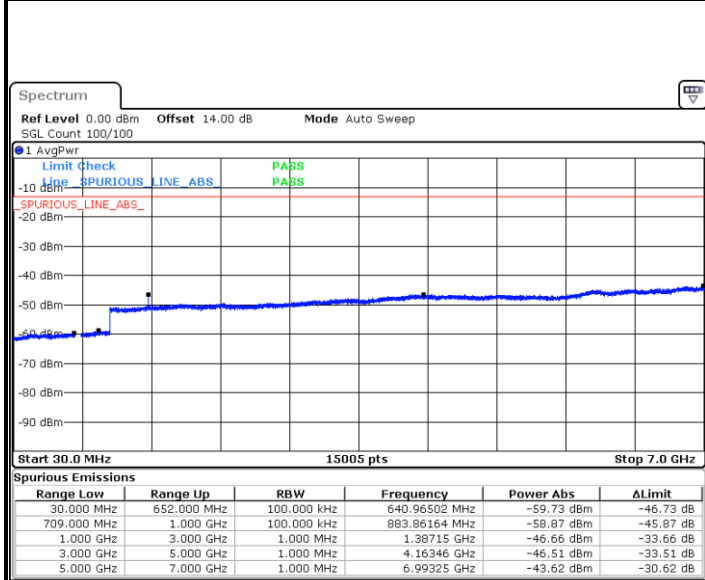

LTE Band 71 / 5MHz

Lowest Channel / QPSK

Lowest Channel / 16QAM

Date: 19.DEC.2020 10:35:19

Date: 19.DEC.2020 10:34:13

Middle Channel / QPSK

Middle Channel / 16QAM

Date: 19.DEC.2020 10:37:20

Date: 19.DEC.2020 10:37:55

LTE Band 71 / 5MHz

Highest Channel / QPSK

Date: 19.DEC.2020 10:44:35

Highest Channel / 16QAM

Date: 19.DEC.2020 10:44:18

LTE Band 71 / 10MHz

Lowest Channel / QPSK