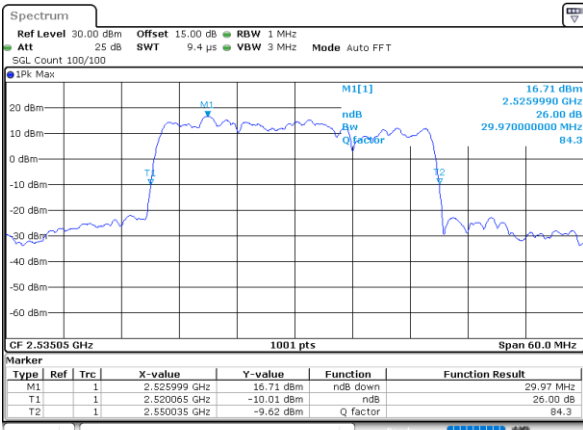

Date: 4.JAN.2021 19:27:53

Middle Channel / 15MHz+15MHz

Date: 4.JAN.2021 21:01:50

Middle Channel / 15MHz+20MHz

Date: 4.JAN.2021 19:52:05

Highest Channel / 15MHz+15MHz

Date: 4.JAN.2021 21:42:10

Highest Channel / 15MHz+20MHz

Date: 4.JAN.2021 20:08:00

LTE Band 7C

16QAM

Lowest Channel / 20MHz+10MHz

Date: 4-JAN-2021 05:29:52

Lowest Channel / 20MHz+15MHz

Date: 4-JAN-2021 04:26:37

Middle Channel / 20MHz+10MHz

Date: 4-JAN-2021 05:53:28

Middle Channel / 20MHz+15MHz

Date: 4-JAN-2021 04:49:38

Highest Channel / 20MHz+10MHz

Date: 4-JAN-2021 18:50:08

Highest Channel / 20MHz+15MHz

Date: 4-JAN-2021 05:09:45

LTE Band 7C