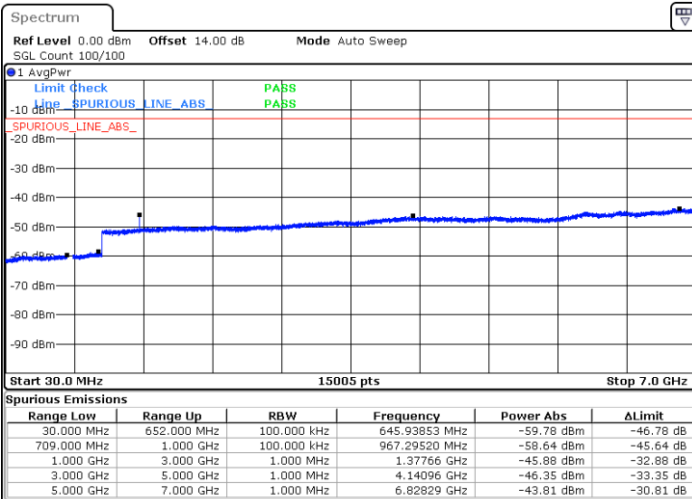

LTE Band 71 / 5MHz

Lowest Channel / 64QAM

Middle Channel / 64QAM

Date: 19.DEC.2020 10:31:34

Date: 19.DEC.2020 10:38:15

Highest Channel / 64QAM

Date: 19.DEC.2020 10:43:59

LTE Band 71 / 10MHz

Lowest Channel / 64QAM

Middle Channel / 64QAM

Date: 19.DEC.2020 10:52:05

Date: 19.DEC.2020 10:55:15

Highest Channel / 64QAM

Date: 19.DEC.2020 11:00:20

LTE Band 71 / 15MHz

Lowest Channel / 64QAM

Middle Channel / 64QAM

Date: 19.DEC.2020 11:07:50

Date: 19.DEC.2020 11:11:21

Highest Channel / 64QAM

Date: 19.DEC.2020 11:19:05

LTE Band 71 / 20MHz

Lowest Channel / 64QAM

Date: 19.DEC.2020 11:48:36