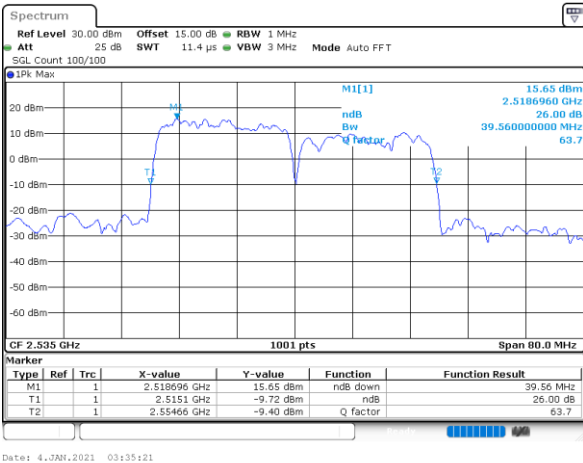

Lowest Channel / 20MHz+10MHz

Date: 4..JAN.2021 05:32:16

Lowest Channel / 20MHz+15MHz

Date: 4..JAN.2021 04:29:09

Middle Channel / 20MHz+10MHz

Date: 4..JAN.2021 05:54:45

Middle Channel / 20MHz+15MHz

Date: 4..JAN.2021 04:51:43

Highest Channel / 20MHz+10MHz

Date: 4..JAN.2021 18:55:50

Highest Channel / 20MHz+15MHz

Date: 4..JAN.2021 05:11:52

LTE Band 7C

64QAM

Lowest Channel / 20MHz+20MHz

N/A

Date: 4-JAN-2021 03:11:06

Middle Channel / 20MHz+20MHz

N/A

Date: 4-JAN-2021 03:15:21

Highest Channel / 20MHz+20MHz

N/A

Date: 4-JAN-2021 03:15:50

Occupied Bandwidth

Mode	LTE Band 7C : 99%OBW(MHz)			
QPSK				
BW	10MHz+20MHz	15MHz+10MHz	15MHz+15MHz	15MHz+20MHz
Lowest CH	27.57	23.43	28.47	32.45
Middle CH	28.11	23.18	28.35	32.80
Highest CH	27.69	23.33	28.29	32.59
BW	20MHz+10MHz	20MHz+15MHz	20MHz+20MHz	N/A
Lowest CH	27.99	32.66	37.08	-
Middle CH	27.87	32.73	37.64	-
Highest CH	27.87	33.01	37.80	-