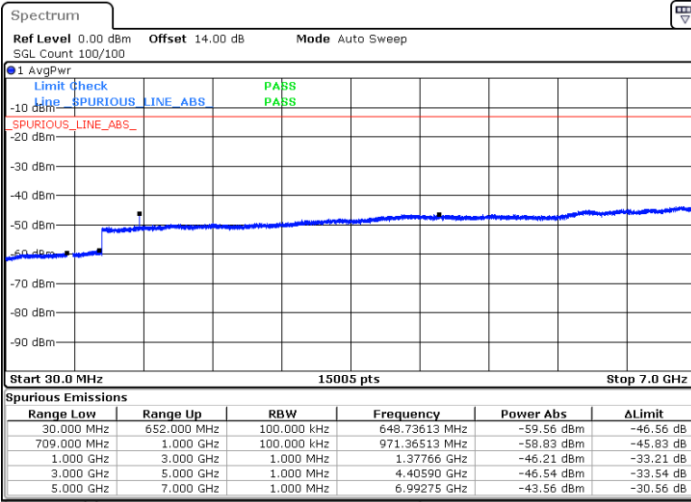

Date: 19.DEC.2020 10:37:55

LTE Band 71 / 5MHz

Highest Channel / QPSK

Date: 19.DEC.2020 10:44:35

Highest Channel / 16QAM

Date: 19.DEC.2020 10:44:18

LTE Band 71 / 10MHz

Lowest Channel / QPSK

Date: 19.DEC.2020 10:53:51

Lowest Channel / 16QAM

Date: 19.DEC.2020 10:52:55

LTE Band 71 / 10MHz

Middle Channel / QPSK

Middle Channel / 16QAM

Date: 19 DEC.2020 10:54:26

Date: 19 DEC.2020 10:54:55

Highest Channel / QPSK

Highest Channel / 16QAM

Date: 19 DEC.2020 11:01:00

Date: 19 DEC.2020 11:00:42

LTE Band 71 / 15MHz

LTE Band71 / 15MHz

Highest Channel / QPSK

Date: 19.DEC.2020 11:19:42