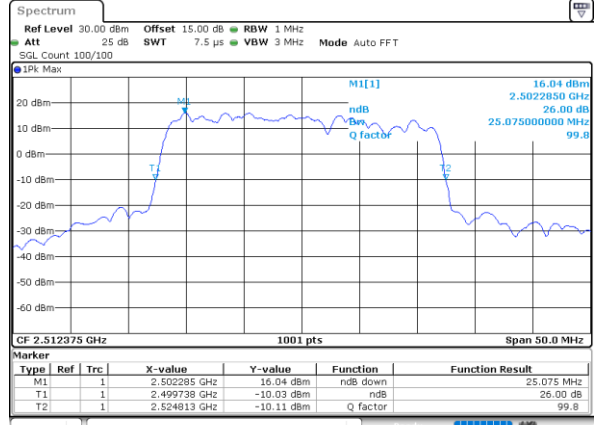

Date: 4-JAN-2021 05:53:28

Middle Channel / 20MHz+15MHz

Date: 4-JAN-2021 04:49:38

Highest Channel / 20MHz+10MHz

Date: 4-JAN-2021 18:50:08

Highest Channel / 20MHz+15MHz

Date: 4-JAN-2021 05:09:45

LTE Band 7C

N/A

Date: 4-JAN-2021 03:15:11

LTE Band 7C

64QAM

Lowest Channel / 10MHz+20MHz

Date: 4-JAN-2021 22:21:33

Lowest Channel / 15MHz+10MHz

Date: 5-JAN-2021 00:44:54

Middle Channel / 10MHz+20MHz

Date: 4-JAN-2021 23:21:36

Middle Channel / 15MHz+10MHz

Date: 5-JAN-2021 01:09:41

Highest Channel / 10MHz+20MHz

Date: 5-JAN-2021 00:13:38

Highest Channel / 15MHz+10MHz

Date: 5-JAN-2021 01:26:49