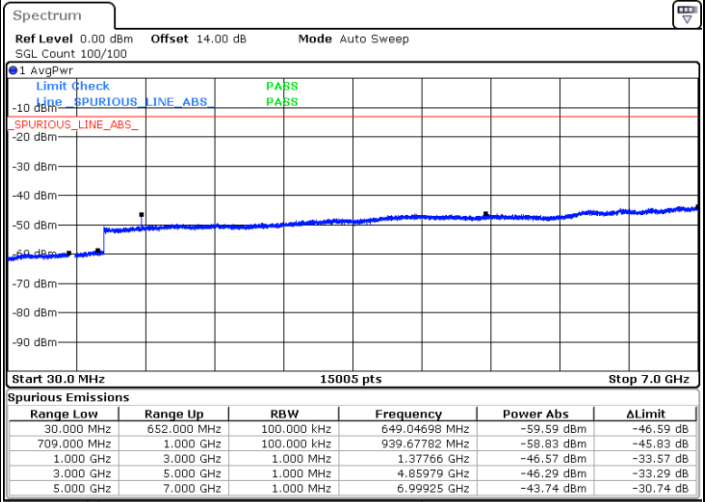

Date: 19.DEC.2020 10:37:55

LTE Band 71 / 5MHz

Highest Channel / QPSK

Date: 19.DEC.2020 10:44:35

Highest Channel / 16QAM

Date: 19.DEC.2020 10:44:18

LTE Band 71 / 10MHz

Lowest Channel / QPSK

Date: 19.DEC.2020 10:53:51

Lowest Channel / 16QAM

Date: 19.DEC.2020 10:52:55

LTE Band 71 / 10MHz

Middle Channel / QPSK

Middle Channel / 16QAM

Date: 19 DEC.2020 10:54:26

Date: 19 DEC.2020 10:54:55

Highest Channel / QPSK

Highest Channel / 16QAM

Date: 19 DEC.2020 11:01:00

Date: 19 DEC.2020 11:00:42

LTE Band 71 / 15MHz

LTE Band71 / 15MHz

Highest Channel / QPSK

Date: 19.DEC.2020 11:19:42

Highest Channel / 16QAM

Date: 19.DEC.2020 11:19:24

LTE Band 71 / 20MHz

Lowest Channel / QPSK

Date: 19.DEC.2020 11:49:21

Lowest Channel / 16QAM

Date: 19.DEC.2020 11:48:54

LTE Band 71 / 20MHz