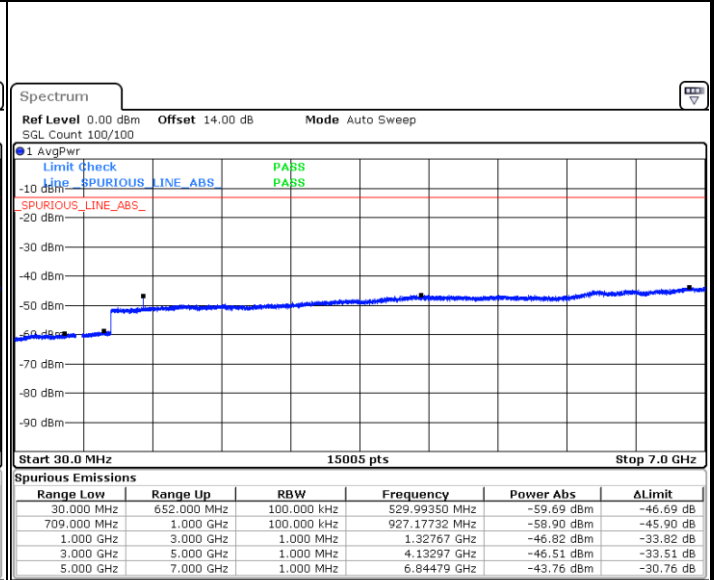

LTE Band 71 / 5MHz

Lowest Channel / QPSK

Lowest Channel / 16QAM

Date: 19.DEC.2020 10:35:19

Date: 19.DEC.2020 10:34:13

Middle Channel / QPSK

Middle Channel / 16QAM

Date: 19.DEC.2020 10:37:20

Date: 19.DEC.2020 10:37:55

LTE Band 71 / 5MHz

Highest Channel / QPSK

Date: 19.DEC.2020 10:44:35

Highest Channel / 16QAM

Date: 19.DEC.2020 10:44:18

LTE Band 71 / 10MHz

Lowest Channel / QPSK

Date: 19.DEC.2020 10:53:51

Lowest Channel / 16QAM

Date: 19.DEC.2020 10:52:55

LTE Band 71 / 10MHz

Middle Channel / QPSK

Middle Channel / 16QAM

Date: 19 DEC.2020 10:54:26

Date: 19 DEC.2020 10:54:55

Highest Channel / QPSK

Highest Channel / 16QAM

Date: 19 DEC.2020 11:01:00

Date: 19 DEC.2020 11:00:42

LTE Band 71 / 15MHz

LTE Band71 / 15MHz

Highest Channel / QPSK

Date: 19.DEC.2020 11:19:42