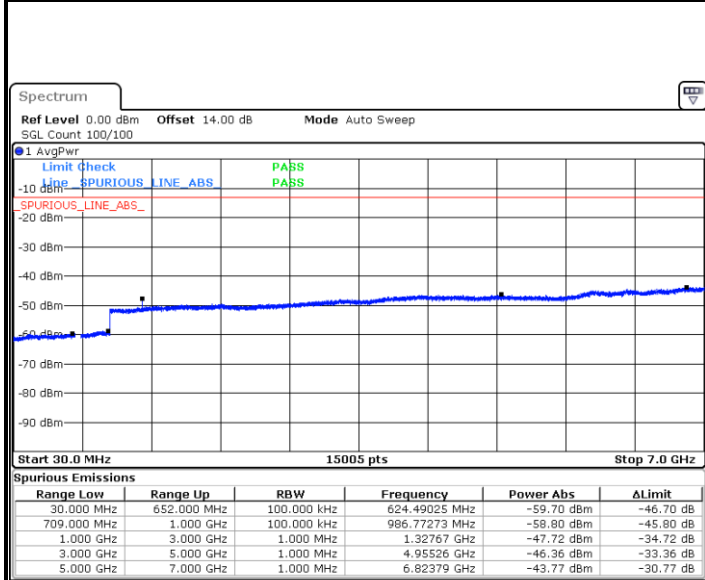

LTE Band 71 / 5MHz

Lowest Channel / QPSK

Lowest Channel / 16QAM

Date: 19.DEC.2020 10:35:19

Date: 19.DEC.2020 10:34:13

Middle Channel / QPSK

Middle Channel / 16QAM

Date: 19.DEC.2020 10:37:20

Date: 19.DEC.2020 10:37:55

LTE Band 71 / 5MHz

Highest Channel / QPSK

Date: 19.DEC.2020 10:44:35

Highest Channel / 16QAM

Date: 19.DEC.2020 10:44:18

LTE Band 71 / 10MHz

Lowest Channel / QPSK

Date: 19.DEC.2020 10:53:51

Lowest Channel / 16QAM

Date: 19.DEC.2020 10:52:55

LTE Band 71 / 10MHz

Middle Channel / QPSK

Middle Channel / 16QAM

Date: 19 DEC.2020 10:54:26

Date: 19 DEC.2020 10:54:55

Highest Channel / QPSK

Highest Channel / 16QAM

Date: 19 DEC.2020 11:01:00

Date: 19 DEC.2020 11:00:42

LTE Band 71 / 15MHz

LTE Band71 / 15MHz

Highest Channel / QPSK

Date: 19.DEC.2020 11:19:42