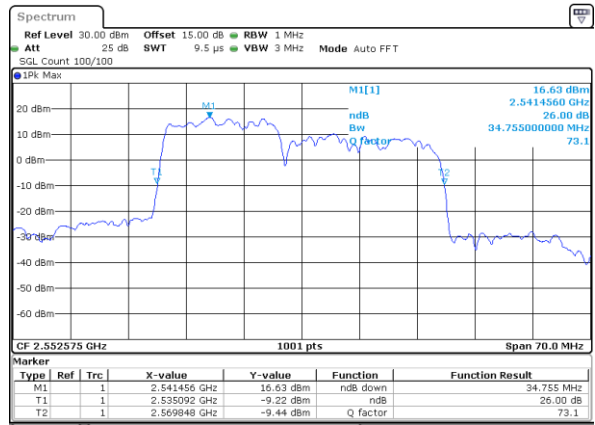

Date: 4-JAN-2021 23:19:25

Highest Channel / 15MHz+10MHz

Date: 5-JAN-2021 01:23:30

LTE Band 7C

16QAM

Lowest Channel / 15MHz+15MHz

Date: 4.JAN.2021 20:38:26

Lowest Channel / 15MHz+20MHz

Date: 4.JAN.2021 19:27:53

Middle Channel / 15MHz+15MHz

Date: 4.JAN.2021 21:01:50

Middle Channel / 15MHz+20MHz

Date: 4.JAN.2021 19:52:05

Highest Channel / 15MHz+15MHz

Date: 4.JAN.2021 21:42:10

Highest Channel / 15MHz+20MHz

Date: 4.JAN.2021 20:08:00

LTE Band 7C

16QAM

Lowest Channel / 20MHz+10MHz

Date: 4-JAN-2021 05:29:52

Lowest Channel / 20MHz+15MHz

Date: 4-JAN-2021 04:26:37

Middle Channel / 20MHz+10MHz

Date: 4-JAN-2021 05:53:28

Middle Channel / 20MHz+15MHz

Date: 4-JAN-2021 04:49:38

Highest Channel / 20MHz+10MHz

Date: 4-JAN-2021 18:50:08

Highest Channel / 20MHz+15MHz

Date: 4-JAN-2021 05:09:45

LTE Band 7C