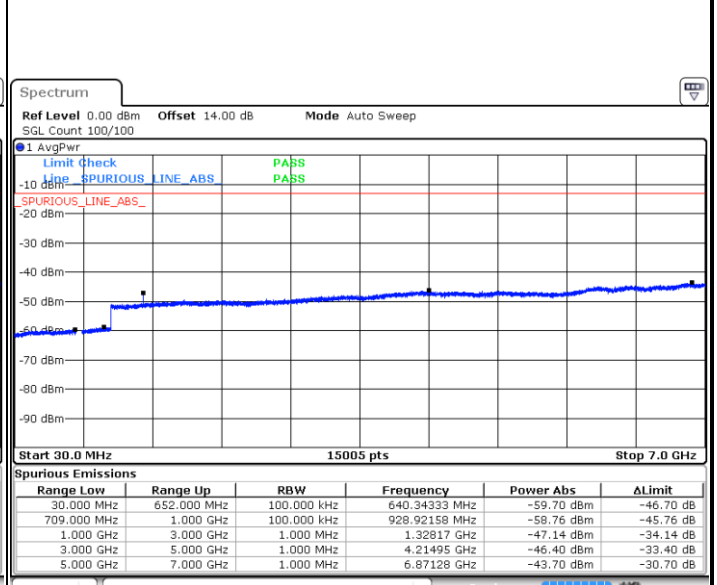

Highest Channel / QPSK

Highest Channel / 16QAM

Date: 19 DEC.2020 11:01:00

Date: 19 DEC.2020 11:00:42

LTE Band 71 / 15MHz

LTE Band71 / 15MHz

Highest Channel / QPSK

Date: 19.DEC.2020 11:19:42

Highest Channel / 16QAM

Date: 19.DEC.2020 11:19:24

LTE Band 71 / 20MHz

Lowest Channel / QPSK

Date: 19.DEC.2020 11:49:21

Lowest Channel / 16QAM

Date: 19.DEC.2020 11:48:54

LTE Band 71 / 20MHz

Middle Channel / QPSK

Middle Channel / 16QAM

Date: 19.DEC.2020 12:12:23

Date: 19.DEC.2020 12:12:43

Highest Channel / QPSK

Highest Channel / 16QAM

Date: 19.DEC.2020 12:18:58

Date: 19.DEC.2020 12:18:36

LTE Band 71 / 5MHz

Lowest Channel / 64QAM

Middle Channel / 64QAM

Date: 19.DEC.2020 10:31:34

Date: 19.DEC.2020 10:38:15

Highest Channel / 64QAM

Date: 19.DEC.2020 10:43:59

LTE Band 71 / 10MHz