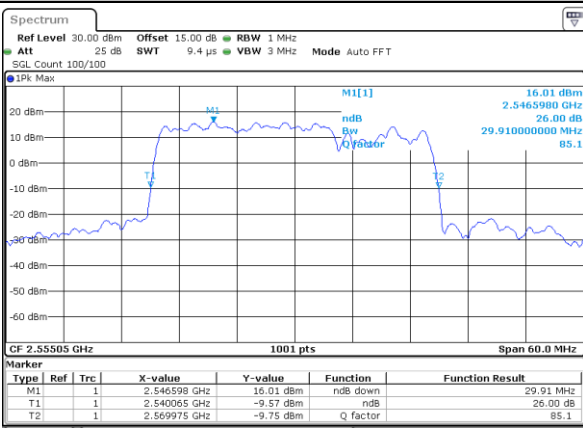

Highest Channel / 15MHz+15MHz

Date: 4.JAN.2021 21:37:48

Highest Channel / 15MHz+20MHz

Date: 4.JAN.2021 20:05:24

LTE Band 7C

QPSK

Lowest Channel / 20MHz+10MHz

Date: 4..JAN.2021 05:27:53

Lowest Channel / 20MHz+15MHz

Date: 4..JAN.2021 04:24:07

Middle Channel / 20MHz+10MHz

Date: 4..JAN.2021 05:52:04

Middle Channel / 20MHz+15MHz

Date: 4..JAN.2021 04:47:34

Highest Channel / 20MHz+10MHz

Date: 4..JAN.2021 18:46:51

Highest Channel / 20MHz+15MHz

Date: 4..JAN.2021 05:07:05

LTE Band 7C

QPSK

Lowest Channel / 20MHz+20MHz

N/A

Date: 4-JAN-2021 03:01:53

Middle Channel / 20MHz+20MHz

N/A

Date: 4-JAN-2021 03:31:29

Highest Channel / 20MHz+20MHz

N/A

Date: 4-JAN-2021 03:47:48

LTE Band 7C

16QAM

Lowest Channel / 10MHz+20MHz