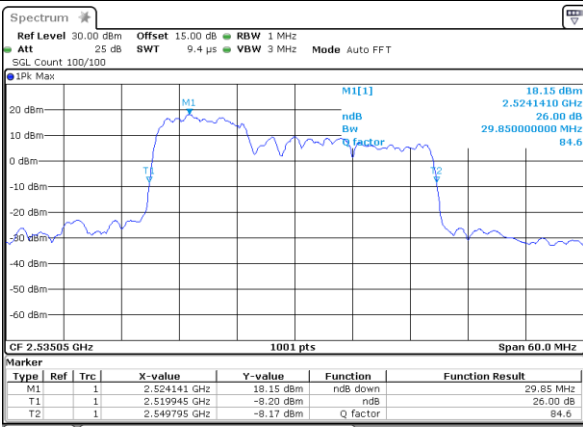

Highest Channel / 20MHz+15MHz

Date: 4..JAN.2021 05:07:05

LTE Band 7C

QPSK

Lowest Channel / 20MHz+20MHz

N/A

Date: 4-JAN-2021 03:01:53

Middle Channel / 20MHz+20MHz

N/A

Date: 4-JAN-2021 03:31:29

Highest Channel / 20MHz+20MHz

N/A

Date: 4-JAN-2021 03:47:48

LTE Band 7C

16QAM

Lowest Channel / 10MHz+20MHz

Date: 4-JAN-2021 22:19:17

Lowest Channel / 15MHz+10MHz

Date: 5-JAN-2021 00:41:10

Middle Channel / 10MHz+20MHz

Date: 4-JAN-2021 23:19:57

Middle Channel / 15MHz+10MHz

Date: 5-JAN-2021 01:07:21

Highest Channel / 10MHz+20MHz

Date: 4-JAN-2021 23:19:25

Highest Channel / 15MHz+10MHz

Date: 5-JAN-2021 01:23:30

LTE Band 7C

16QAM

Lowest Channel / 15MHz+15MHz

Date: 4.JAN.2021 20:38:26

Lowest Channel / 15MHz+20MHz