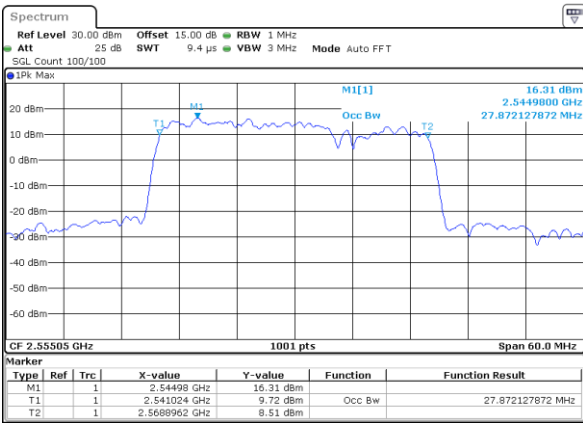

Highest Channel / 15MHz+15MHz

Date: 4.JAN.2021 21:37:41

Highest Channel / 15MHz+20MHz

Date: 4.JAN.2021 20:05:14

LTE Band 7C

QPSK

Lowest Channel / 20MHz+10MHz

Date: 4-JAN-2021 05:27:40

Lowest Channel / 20MHz+15MHz

Date: 4-JAN-2021 04:23:51

Middle Channel / 20MHz+10MHz

Date: 4-JAN-2021 05:51:59

Middle Channel / 20MHz+15MHz

Date: 4-JAN-2021 04:47:27

Highest Channel / 20MHz+10MHz

Date: 4-JAN-2021 18:46:45

Highest Channel / 20MHz+15MHz

Date: 4-JAN-2021 05:06:57