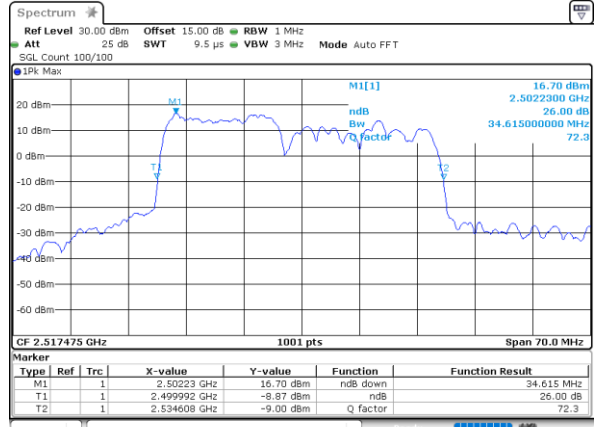

LTE Band 7C

QPSK

Lowest Channel / 10MHz+20MHz

Date: 4.JAN.2021 22:08:06

Lowest Channel / 15MHz+10MHz

Date: 5.JAN.2021 00:38:09

Middle Channel / 10MHz+20MHz

Date: 4.JAN.2021 23:12:08

Middle Channel / 15MHz+10MHz

Date: 5.JAN.2021 01:03:53

Highest Channel / 10MHz+20MHz

Date: 4.JAN.2021 23:35:12

Highest Channel / 15MHz+10MHz

Date: 5.JAN.2021 01:20:22

LTE Band 7C

QPSK

Lowest Channel / 15MHz+15MHz

Date: 4.JAN.2021 20:36:13

Lowest Channel / 15MHz+20MHz

Date: 4.JAN.2021 19:25:24

Middle Channel / 15MHz+15MHz

Date: 4.JAN.2021 21:00:18

Middle Channel / 15MHz+20MHz

Date: 4.JAN.2021 19:49:03

Highest Channel / 15MHz+15MHz

Date: 4.JAN.2021 21:37:48

Highest Channel / 15MHz+20MHz

Date: 4.JAN.2021 20:05:24

LTE Band 7C

QPSK

Lowest Channel / 20MHz+10MHz

Date: 4..JAN.2021 05:27:53