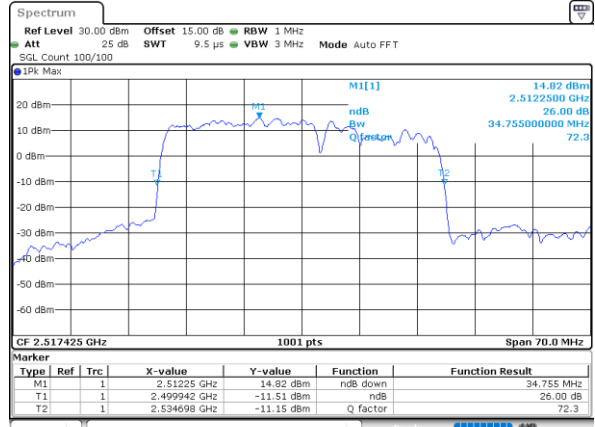

Date: 4.JAN.2021 19:27:53

Middle Channel / 15MHz+15MHz

Date: 4.JAN.2021 21:01:50

Middle Channel / 15MHz+20MHz

Date: 4.JAN.2021 19:52:05

Highest Channel / 15MHz+15MHz

Date: 4.JAN.2021 21:42:10

Highest Channel / 15MHz+20MHz

Date: 4.JAN.2021 20:08:00

LTE Band 7C

16QAM

Lowest Channel / 20MHz+10MHz

Date: 4-JAN-2021 05:29:52

Lowest Channel / 20MHz+15MHz

Date: 4-JAN-2021 04:26:37

Middle Channel / 20MHz+10MHz

Date: 4-JAN-2021 05:53:28

Middle Channel / 20MHz+15MHz

Date: 4-JAN-2021 04:49:38

Highest Channel / 20MHz+10MHz

Date: 4-JAN-2021 18:50:08

Highest Channel / 20MHz+15MHz

Date: 4-JAN-2021 05:09:45

LTE Band 7C