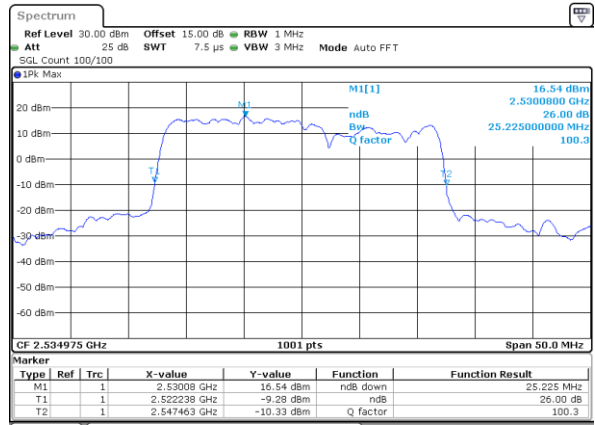

Date: 4-JAN-2021 05:53:28

Middle Channel / 20MHz+15MHz

Date: 4-JAN-2021 04:49:38

Highest Channel / 20MHz+10MHz

Date: 4-JAN-2021 18:50:08

Highest Channel / 20MHz+15MHz

Date: 4-JAN-2021 05:09:45

LTE Band 7C

N/A

Date: 4-JAN-2021 03:15:11

LTE Band 7C

64QAM

Lowest Channel / 10MHz+20MHz

Date: 4-JAN-2021 22:21:33

Lowest Channel / 15MHz+10MHz

Date: 5-JAN-2021 00:44:54

Middle Channel / 10MHz+20MHz

Date: 4-JAN-2021 23:21:36

Middle Channel / 15MHz+10MHz

Date: 5-JAN-2021 01:09:41

Highest Channel / 10MHz+20MHz

Date: 5-JAN-2021 00:13:38

Highest Channel / 15MHz+10MHz

Date: 5-JAN-2021 01:26:49