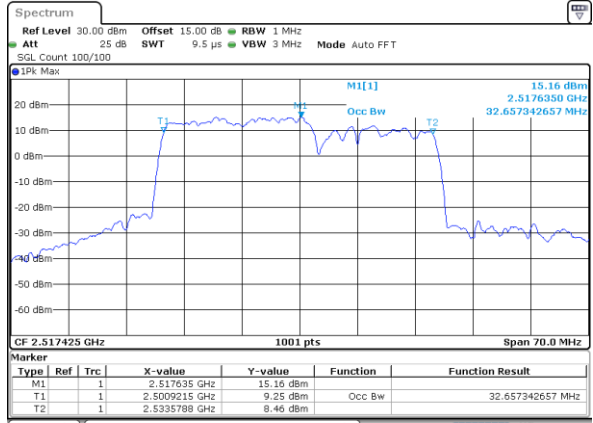

Lowest Channel / 15MHz+15MHz

Date: 4.JAN.2021 20:36:06

Lowest Channel / 15MHz+20MHz

Date: 4.JAN.2021 19:25:18

Middle Channel / 15MHz+15MHz

Date: 4.JAN.2021 21:00:02

Middle Channel / 15MHz+20MHz

Date: 4.JAN.2021 19:48:56

Highest Channel / 15MHz+15MHz

Date: 4.JAN.2021 21:37:41

Highest Channel / 15MHz+20MHz

Date: 4.JAN.2021 20:05:14

LTE Band 7C

QPSK

Lowest Channel / 20MHz+10MHz

Date: 4-JAN-2021 05:27:40

Lowest Channel / 20MHz+15MHz

Date: 4-JAN-2021 04:23:51

Middle Channel / 20MHz+10MHz

Date: 4-JAN-2021 05:51:59

Middle Channel / 20MHz+15MHz

Date: 4-JAN-2021 04:47:27

Highest Channel / 20MHz+10MHz

Date: 4-JAN-2021 18:46:45

Highest Channel / 20MHz+15MHz

Date: 4-JAN-2021 05:06:57