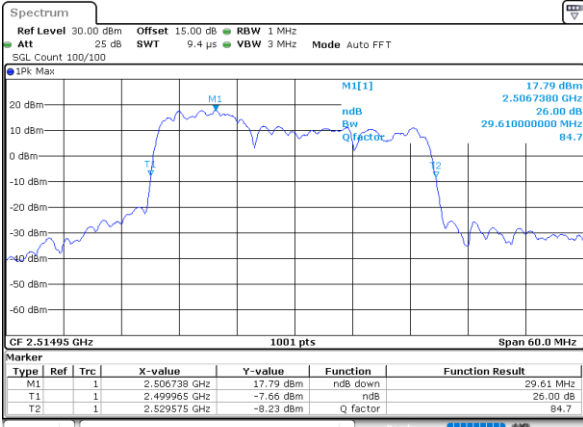

Highest Channel / 20MHz+15MHz

Date: 4..JAN.2021 05:07:05

LTE Band 7C

QPSK

Lowest Channel / 20MHz+20MHz

N/A

Date: 4-JAN-2021 03:01:53

Middle Channel / 20MHz+20MHz

N/A

Date: 4-JAN-2021 03:31:29

Highest Channel / 20MHz+20MHz

N/A

Date: 4-JAN-2021 03:47:48

LTE Band 7C

16QAM

Lowest Channel / 10MHz+20MHz

Date: 4-JAN-2021 22:19:17

Lowest Channel / 15MHz+10MHz

Date: 5-JAN-2021 00:41:10

Middle Channel / 10MHz+20MHz

Date: 4-JAN-2021 23:19:57

Middle Channel / 15MHz+10MHz

Date: 5-JAN-2021 01:07:21

Highest Channel / 10MHz+20MHz