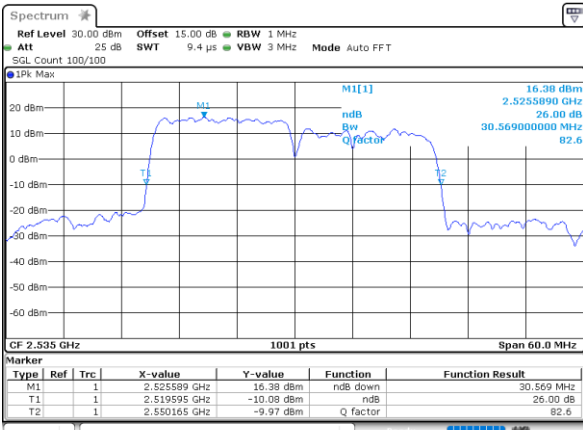

Middle Channel / 15MHz+10MHz

Date: 5.JAN.2021 01:03:53

Highest Channel / 10MHz+20MHz

Date: 4.JAN.2021 23:35:12

Highest Channel / 15MHz+10MHz

Date: 5.JAN.2021 01:20:22

LTE Band 7C

QPSK

Lowest Channel / 15MHz+15MHz

Date: 4.JAN.2021 20:36:13

Lowest Channel / 15MHz+20MHz

Date: 4.JAN.2021 19:25:24

Middle Channel / 15MHz+15MHz

Date: 4.JAN.2021 21:00:18

Middle Channel / 15MHz+20MHz

Date: 4.JAN.2021 19:49:03

Highest Channel / 15MHz+15MHz

Date: 4.JAN.2021 21:37:48

Highest Channel / 15MHz+20MHz

Date: 4.JAN.2021 20:05:24

LTE Band 7C

QPSK

Lowest Channel / 20MHz+10MHz

Date: 4..JAN.2021 05:27:53