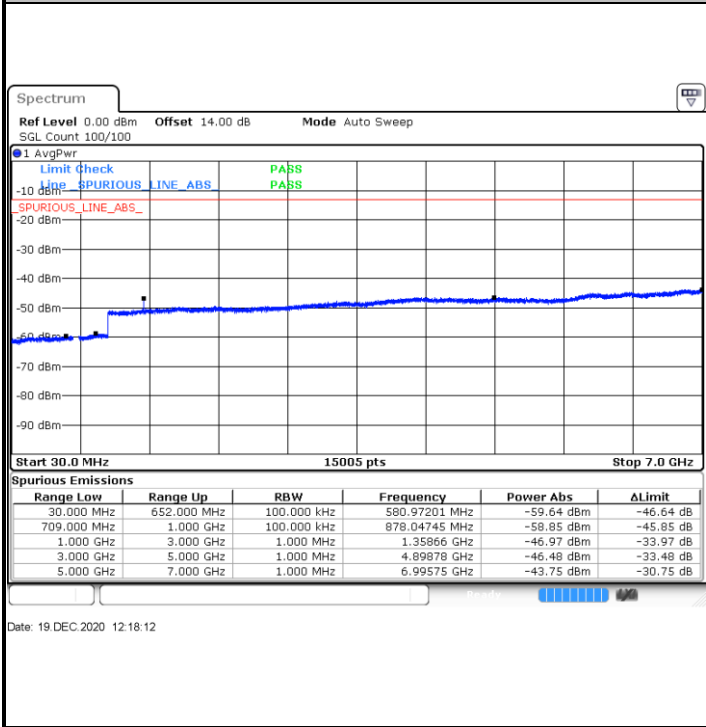

Lowest Channel / 64QAM

Middle Channel / 64QAM

Date: 19.DEC.2020 10:52:05

Date: 19.DEC.2020 10:55:15

Highest Channel / 64QAM

Date: 19.DEC.2020 11:00:20

LTE Band 71 / 15MHz

Lowest Channel / 64QAM

Middle Channel / 64QAM

Date: 19.DEC.2020 11:07:50

Date: 19.DEC.2020 11:11:21

Highest Channel / 64QAM

Date: 19.DEC.2020 11:19:05

LTE Band 71 / 20MHz

Lowest Channel / 64QAM

Date: 19.DEC.2020 11:48:36

Middle Channel / 64QAM

Date: 19.DEC.2020 12:13:02

Highest Channel / 64QAM

Date: 19.DEC.2020 12:18:12

Frequency Stability

Test Conditions		LTE Band 71 (QPSK) / Middle Channel	Limit
Temperature (°C)	Voltage (Volt)	BW 10MHz	Note 2.
		Deviation (ppm)	Result
50	Normal Voltage	0.0013	PASS
40	Normal Voltage	0.0041	
30	Normal Voltage	0.0029	
20(Ref.)	Normal Voltage	0.0000	
10	Normal Voltage	0.0009	
0	Normal Voltage	0.0010	
-10	Normal Voltage	0.0022	
-20	Normal Voltage	0.0037	
-30	Normal Voltage	0.0031	
20	Maximum Voltage	0.0032	
20	Normal Voltage	0.0000	
20	Battery End Point	0.0017	

Note:

1. Normal Voltage =3.3 V. ; Battery End Point (BEP) =3.14 V. ; Maximum Voltage =4.4 V.
2. Note: The frequency fundamental emissions stay within the authorized frequency block.

LTE Band 7C

26dB Bandwidth