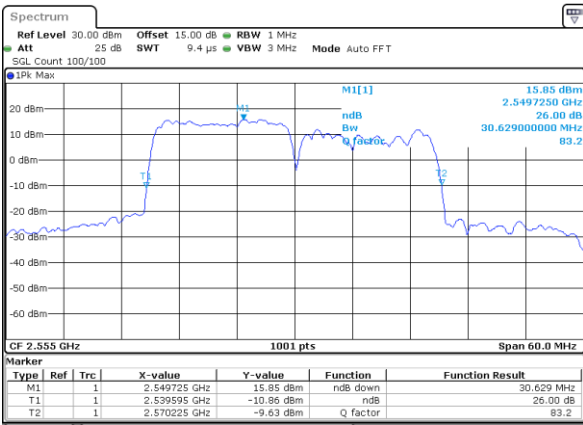

Date: 4-JAN-2021 23:19:25

Highest Channel / 15MHz+10MHz

Date: 5-JAN-2021 01:23:30

LTE Band 7C

16QAM

Lowest Channel / 15MHz+15MHz

Date: 4.JAN.2021 20:38:26

Lowest Channel / 15MHz+20MHz

Date: 4.JAN.2021 19:27:53

Middle Channel / 15MHz+15MHz

Date: 4.JAN.2021 21:01:50

Middle Channel / 15MHz+20MHz

Date: 4.JAN.2021 19:52:05

Highest Channel / 15MHz+15MHz

Date: 4.JAN.2021 21:42:10

Highest Channel / 15MHz+20MHz

Date: 4.JAN.2021 20:08:00

LTE Band 7C

16QAM

Lowest Channel / 20MHz+10MHz

Date: 4-JAN-2021 05:29:52

Lowest Channel / 20MHz+15MHz

Date: 4-JAN-2021 04:26:37

Middle Channel / 20MHz+10MHz

Date: 4-JAN-2021 05:53:28

Middle Channel / 20MHz+15MHz

Date: 4-JAN-2021 04:49:38

Highest Channel / 20MHz+10MHz

Date: 4-JAN-2021 18:50:08

Highest Channel / 20MHz+15MHz

Date: 4-JAN-2021 05:09:45

LTE Band 7C