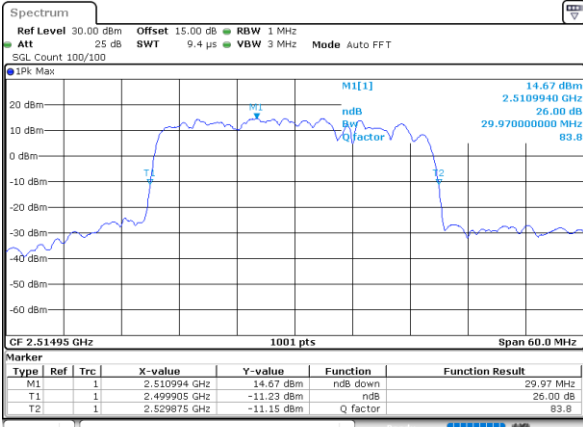

Date: 4-JAN-2021 23:19:25

Highest Channel / 15MHz+10MHz

Date: 5-JAN-2021 01:23:30

LTE Band 7C

16QAM

Lowest Channel / 15MHz+15MHz

Date: 4.JAN.2021 20:38:26

Lowest Channel / 15MHz+20MHz

Date: 4.JAN.2021 19:27:53

Middle Channel / 15MHz+15MHz

Date: 4.JAN.2021 21:01:50

Middle Channel / 15MHz+20MHz

Date: 4.JAN.2021 19:52:05

Highest Channel / 15MHz+15MHz

Date: 4.JAN.2021 21:42:10

Highest Channel / 15MHz+20MHz

Date: 4.JAN.2021 20:08:00

LTE Band 7C

16QAM

Lowest Channel / 20MHz+10MHz

Date: 4-JAN-2021 05:29:52

Lowest Channel / 20MHz+15MHz

Date: 4-JAN-2021 04:26:37

Middle Channel / 20MHz+10MHz

Date: 4-JAN-2021 05:53:28

Middle Channel / 20MHz+15MHz

Date: 4-JAN-2021 04:49:38

Highest Channel / 20MHz+10MHz

Date: 4-JAN-2021 18:50:08

Highest Channel / 20MHz+15MHz

Date: 4-JAN-2021 05:09:45

LTE Band 7C