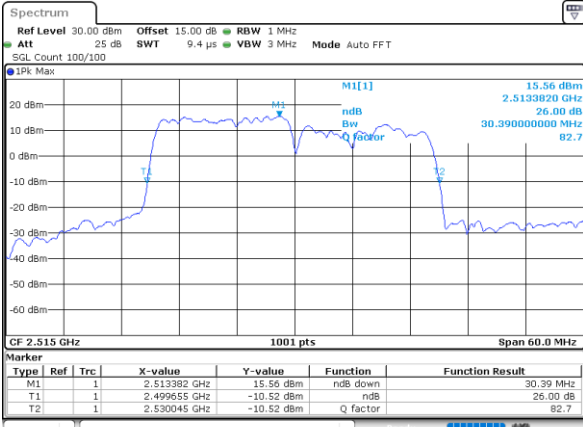

N/A

Date: 4-JAN-2021 03:15:11

LTE Band 7C

64QAM

Lowest Channel / 10MHz+20MHz

Date: 4-JAN-2021 22:21:33

Lowest Channel / 15MHz+10MHz

Date: 5-JAN-2021 00:44:54

Middle Channel / 10MHz+20MHz

Date: 4-JAN-2021 23:21:36

Middle Channel / 15MHz+10MHz

Date: 5-JAN-2021 01:09:41

Highest Channel / 10MHz+20MHz

Date: 5-JAN-2021 00:13:38

Highest Channel / 15MHz+10MHz

Date: 5-JAN-2021 01:26:49

LTE Band 7C

64QAM

Lowest Channel / 15MHz+15MHz

Date: 4-JAN-2021 20:40:50

Lowest Channel / 15MHz+20MHz

Date: 4-JAN-2021 19:30:10

Middle Channel / 15MHz+15MHz

Date: 4-JAN-2021 21:06:07

Middle Channel / 15MHz+20MHz

Date: 4-JAN-2021 19:53:39

Highest Channel / 15MHz+15MHz

Date: 4-JAN-2021 21:46:10

Highest Channel / 15MHz+20MHz

Date: 4-JAN-2021 20:17:15

LTE Band 7C

64QAM