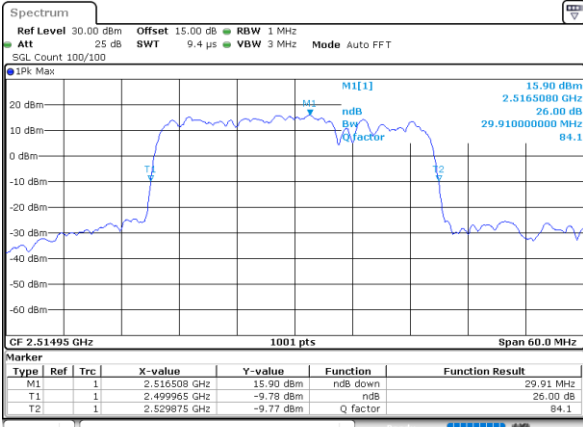

Lowest Channel / 15MHz+15MHz

Date: 4.JAN.2021 20:36:13

Lowest Channel / 15MHz+20MHz

Date: 4.JAN.2021 19:25:24

Middle Channel / 15MHz+15MHz

Date: 4.JAN.2021 21:00:18

Middle Channel / 15MHz+20MHz

Date: 4.JAN.2021 19:49:03

Highest Channel / 15MHz+15MHz

Date: 4.JAN.2021 21:37:48

Highest Channel / 15MHz+20MHz

Date: 4.JAN.2021 20:05:24

LTE Band 7C

QPSK

Lowest Channel / 20MHz+10MHz

Date: 4..JAN.2021 05:27:53

Lowest Channel / 20MHz+15MHz

Date: 4..JAN.2021 04:24:07

Middle Channel / 20MHz+10MHz

Date: 4..JAN.2021 05:52:04

Middle Channel / 20MHz+15MHz

Date: 4..JAN.2021 04:47:34

Highest Channel / 20MHz+10MHz

Date: 4..JAN.2021 18:46:51

Highest Channel / 20MHz+15MHz

Date: 4..JAN.2021 05:07:05

LTE Band 7C

QPSK

Lowest Channel / 20MHz+20MHz

N/A

Date: 4-JAN-2021 03:01:53

Middle Channel / 20MHz+20MHz