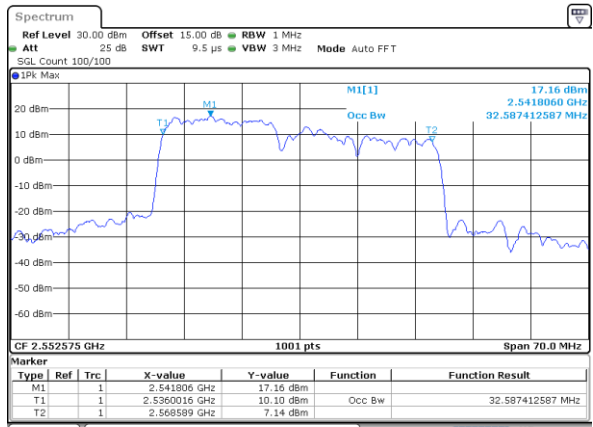

LTE Band 7C

QPSK

Lowest Channel / 10MHz+20MHz

Date: 4, JAN, 2021 22:07:59

Lowest Channel / 15MHz+10MHz

Date: 5, JAN, 2021 00:38:01

Middle Channel / 10MHz+20MHz

Date: 4, JAN, 2021 23:12:00

Middle Channel / 15MHz+10MHz

Date: 5, JAN, 2021 01:02:57

Highest Channel / 10MHz+20MHz

Date: 4, JAN, 2021 23:35:04

Highest Channel / 15MHz+10MHz

Date: 5, JAN, 2021 01:20:15

LTE Band 7C

QPSK

Lowest Channel / 15MHz+15MHz

Date: 4.JAN.2021 20:36:06

Lowest Channel / 15MHz+20MHz

Date: 4.JAN.2021 19:25:18

Middle Channel / 15MHz+15MHz

Date: 4.JAN.2021 21:00:02

Middle Channel / 15MHz+20MHz

Date: 4.JAN.2021 19:48:56

Highest Channel / 15MHz+15MHz

Date: 4.JAN.2021 21:37:41

Highest Channel / 15MHz+20MHz

Date: 4.JAN.2021 20:05:14

LTE Band 7C

QPSK

Lowest Channel / 20MHz+10MHz

Date: 4-JAN-2021 05:27:40