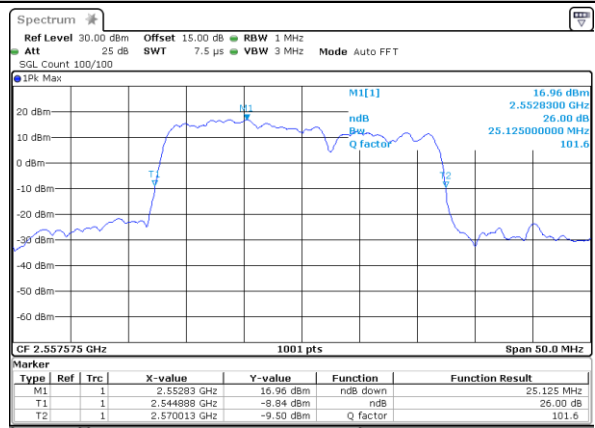

N/A

Date: 4-JAN-2021 03:31:29

Highest Channel / 20MHz+20MHz

N/A

Date: 4-JAN-2021 03:47:48

LTE Band 7C

16QAM

Lowest Channel / 10MHz+20MHz

Date: 4-JAN-2021 22:19:17

Lowest Channel / 15MHz+10MHz

Date: 5-JAN-2021 00:41:10

Middle Channel / 10MHz+20MHz

Date: 4-JAN-2021 23:19:57

Middle Channel / 15MHz+10MHz

Date: 5-JAN-2021 01:07:21

Highest Channel / 10MHz+20MHz

Date: 4-JAN-2021 23:19:25

Highest Channel / 15MHz+10MHz

Date: 5-JAN-2021 01:23:30

LTE Band 7C

16QAM

Lowest Channel / 15MHz+15MHz

Date: 4.JAN.2021 20:38:26

Lowest Channel / 15MHz+20MHz