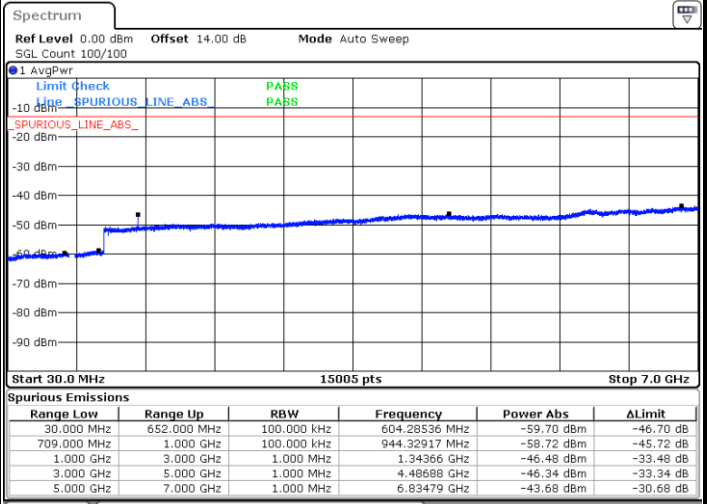

LTE Band 71 / 20MHz

Middle Channel / QPSK

Middle Channel / 16QAM

Date: 19.DEC.2020 12:12:23

Date: 19.DEC.2020 12:12:43