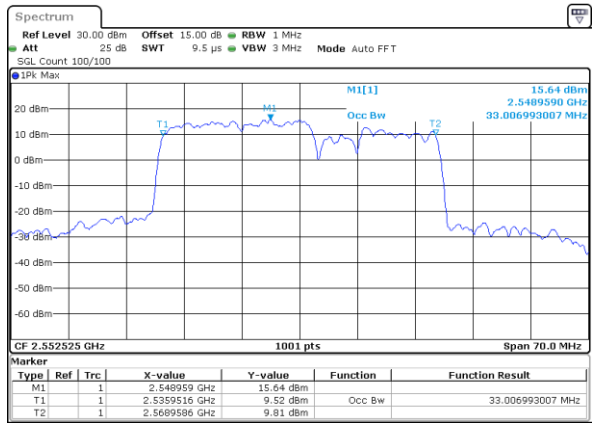

Highest Channel / 15MHz+15MHz

Date: 4.JAN.2021 21:37:41

Highest Channel / 15MHz+20MHz

Date: 4.JAN.2021 20:05:14

LTE Band 7C

QPSK

Lowest Channel / 20MHz+10MHz

Date: 4-JAN-2021 05:27:40

Lowest Channel / 20MHz+15MHz

Date: 4-JAN-2021 04:23:51

Middle Channel / 20MHz+10MHz

Date: 4-JAN-2021 05:51:59

Middle Channel / 20MHz+15MHz

Date: 4-JAN-2021 04:47:27

Highest Channel / 20MHz+10MHz

Date: 4-JAN-2021 18:46:45

Highest Channel / 20MHz+15MHz

Date: 4-JAN-2021 05:06:57