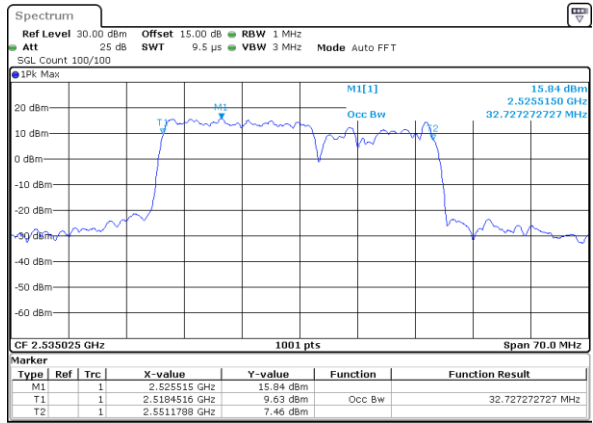

Highest Channel / 15MHz+15MHz

Date: 4.JAN.2021 21:37:41

Highest Channel / 15MHz+20MHz

Date: 4.JAN.2021 20:05:14

LTE Band 7C

QPSK

Lowest Channel / 20MHz+10MHz

Date: 4-JAN-2021 05:27:40

Lowest Channel / 20MHz+15MHz

Date: 4-JAN-2021 04:23:51

Middle Channel / 20MHz+10MHz

Date: 4-JAN-2021 05:51:59

Middle Channel / 20MHz+15MHz

Date: 4-JAN-2021 04:47:27

Highest Channel / 20MHz+10MHz

Date: 4-JAN-2021 18:46:45

Highest Channel / 20MHz+15MHz

Date: 4-JAN-2021 05:06:57