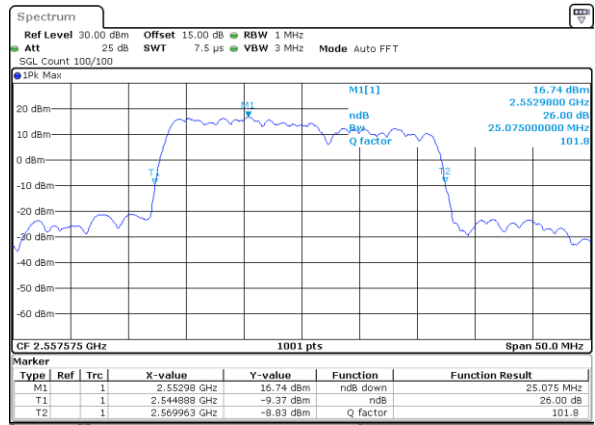

N/A

Date: 4-JAN-2021 03:15:11

LTE Band 7C

64QAM

Lowest Channel / 10MHz+20MHz

Date: 4-JAN-2021 22:21:33

Lowest Channel / 15MHz+10MHz

Date: 5-JAN-2021 00:44:54

Middle Channel / 10MHz+20MHz

Date: 4-JAN-2021 23:21:36

Middle Channel / 15MHz+10MHz

Date: 5-JAN-2021 01:09:41

Highest Channel / 10MHz+20MHz

Date: 5-JAN-2021 00:13:38

Highest Channel / 15MHz+10MHz

Date: 5-JAN-2021 01:26:49

LTE Band 7C

64QAM

Lowest Channel / 15MHz+15MHz

Date: 4-JAN-2021 20:40:50

Lowest Channel / 15MHz+20MHz

Date: 4-JAN-2021 19:30:10

Middle Channel / 15MHz+15MHz

Date: 4-JAN-2021 21:06:07

Middle Channel / 15MHz+20MHz

Date: 4-JAN-2021 19:53:39

Highest Channel / 15MHz+15MHz

Date: 4-JAN-2021 21:46:10

Highest Channel / 15MHz+20MHz

Date: 4-JAN-2021 20:17:15

LTE Band 7C

64QAM