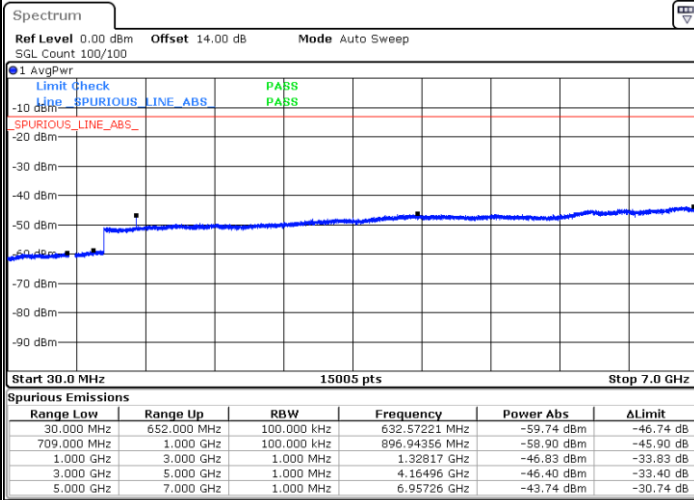

LTE Band 71 / 5MHz

Lowest Channel / 64QAM

Middle Channel / 64QAM

Date: 19.DEC.2020 10:31:34

Date: 19.DEC.2020 10:38:15

Highest Channel / 64QAM

Date: 19.DEC.2020 10:43:59

LTE Band 71 / 10MHz

Lowest Channel / 64QAM

Middle Channel / 64QAM

Date: 19.DEC.2020 10:52:05

Date: 19.DEC.2020 10:55:15

Highest Channel / 64QAM

Date: 19.DEC.2020 11:00:20

LTE Band 71 / 15MHz

Lowest Channel / 64QAM

Middle Channel / 64QAM

Date: 19.DEC.2020 11:07:50

Date: 19.DEC.2020 11:11:21

Highest Channel / 64QAM

Date: 19.DEC.2020 11:19:05

LTE Band 71 / 20MHz

Lowest Channel / 64QAM

Date: 19.DEC.2020 11:48:36