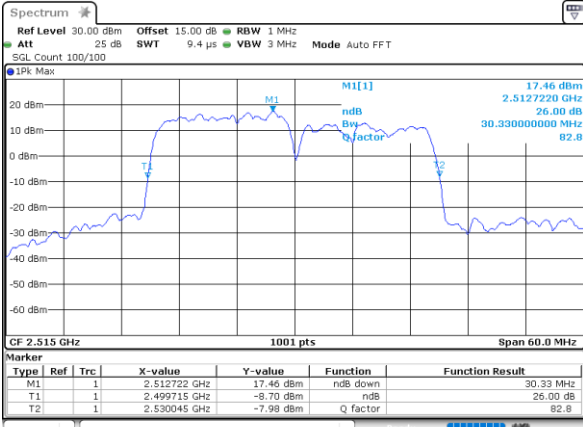

LTE Band 7C

QPSK

Lowest Channel / 10MHz+20MHz

Date: 4.JAN.2021 22:08:06

Lowest Channel / 15MHz+10MHz

Date: 5.JAN.2021 00:38:09

Middle Channel / 10MHz+20MHz

Date: 4.JAN.2021 23:12:08

Middle Channel / 15MHz+10MHz

Date: 5.JAN.2021 01:03:53

Highest Channel / 10MHz+20MHz

Date: 4.JAN.2021 23:35:12

Highest Channel / 15MHz+10MHz

Date: 5.JAN.2021 01:20:22

LTE Band 7C

QPSK

Lowest Channel / 15MHz+15MHz

Date: 4.JAN.2021 20:36:13

Lowest Channel / 15MHz+20MHz

Date: 4.JAN.2021 19:25:24

Middle Channel / 15MHz+15MHz

Date: 4.JAN.2021 21:00:18

Middle Channel / 15MHz+20MHz

Date: 4.JAN.2021 19:49:03

Highest Channel / 15MHz+15MHz

Date: 4.JAN.2021 21:37:48

Highest Channel / 15MHz+20MHz

Date: 4.JAN.2021 20:05:24

LTE Band 7C

QPSK

Lowest Channel / 20MHz+10MHz

Date: 4..JAN.2021 05:27:53