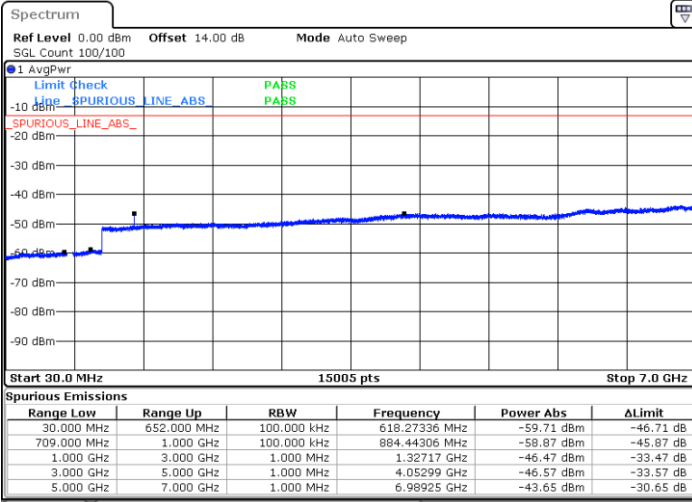

Highest Channel / 16QAM

Date: 19.DEC.2020 11:19:24

LTE Band 71 / 20MHz

Lowest Channel / QPSK

Date: 19.DEC.2020 11:49:21

Lowest Channel / 16QAM

Date: 19.DEC.2020 11:48:54

LTE Band 71 / 20MHz

Middle Channel / QPSK

Middle Channel / 16QAM

Date: 19.DEC.2020 12:12:23

Date: 19.DEC.2020 12:12:43

Highest Channel / QPSK

Highest Channel / 16QAM

Date: 19.DEC.2020 12:18:58

Date: 19.DEC.2020 12:18:36

LTE Band 71 / 5MHz

Lowest Channel / 64QAM

Middle Channel / 64QAM

Date: 19.DEC.2020 10:31:34

Date: 19.DEC.2020 10:38:15

Highest Channel / 64QAM

Date: 19.DEC.2020 10:43:59

LTE Band 71 / 10MHz