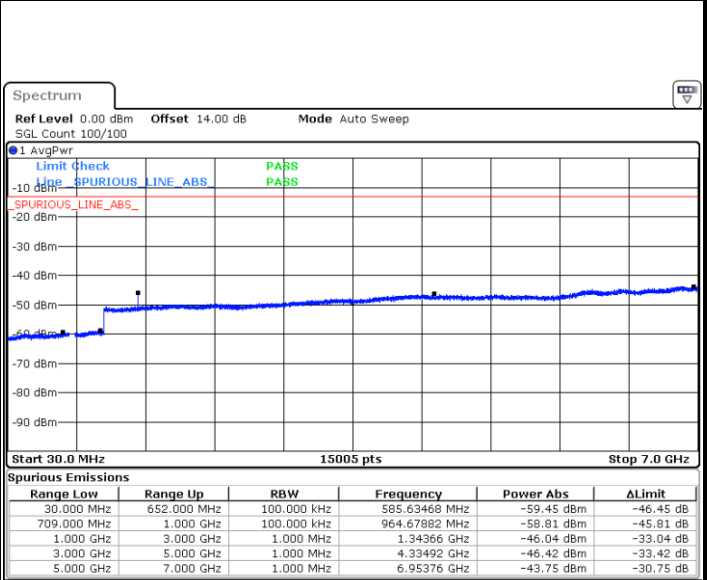

Lowest Channel / 64QAM

Middle Channel / 64QAM

Date: 19.DEC.2020 10:52:05

Date: 19.DEC.2020 10:55:15

Highest Channel / 64QAM

Date: 19.DEC.2020 11:00:20

LTE Band 71 / 15MHz

Lowest Channel / 64QAM

Middle Channel / 64QAM

Date: 19.DEC.2020 11:07:50

Date: 19.DEC.2020 11:11:21

Highest Channel / 64QAM

Date: 19.DEC.2020 11:19:05

LTE Band 71 / 20MHz

Lowest Channel / 64QAM

Date: 19.DEC.2020 11:48:36

Middle Channel / 64QAM

Date: 19.DEC.2020 12:13:02

Highest Channel / 64QAM

Date: 19.DEC.2020 12:18:12

Frequency Stability

Test Conditions		LTE Band 71 (QPSK) / Middle Channel	Limit
Temperature (°C)	Voltage (Volt)	BW 10MHz	Note 2.
		Deviation (ppm)	Result
50	Normal Voltage	0.0013	PASS
40	Normal Voltage	0.0041	
30	Normal Voltage	0.0029	
20(Ref.)	Normal Voltage	0.0000	
10	Normal Voltage	0.0009	
0	Normal Voltage	0.0010	
-10	Normal Voltage	0.0022	
-20	Normal Voltage	0.0037	
-30	Normal Voltage	0.0031	
20	Maximum Voltage	0.0032	
20	Normal Voltage	0.0000	
20	Battery End Point	0.0017	

Note:

1. Normal Voltage =3.3 V. ; Battery End Point (BEP) =3.14 V. ; Maximum Voltage =4.4 V.
2. Note: The frequency fundamental emissions stay within the authorized frequency block.

LTE Band 7C

26dB Bandwidth