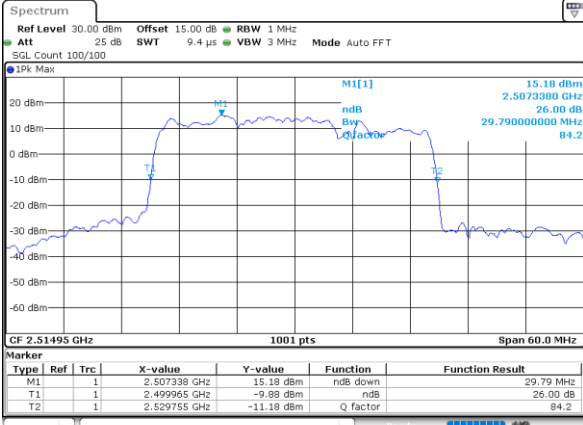

LTE Band 7C

64QAM

Lowest Channel / 15MHz+15MHz

Date: 4-JAN-2021 20:40:50

Lowest Channel / 15MHz+20MHz

Date: 4-JAN-2021 19:30:10

Middle Channel / 15MHz+15MHz

Date: 4-JAN-2021 21:06:07

Middle Channel / 15MHz+20MHz

Date: 4-JAN-2021 19:53:39

Highest Channel / 15MHz+15MHz

Date: 4-JAN-2021 21:46:10

Highest Channel / 15MHz+20MHz

Date: 4-JAN-2021 20:17:15

LTE Band 7C

64QAM

Lowest Channel / 20MHz+10MHz

Date: 4..JAN.2021 05:32:16

Lowest Channel / 20MHz+15MHz

Date: 4..JAN.2021 04:29:09

Middle Channel / 20MHz+10MHz

Date: 4..JAN.2021 05:54:45

Middle Channel / 20MHz+15MHz

Date: 4..JAN.2021 04:51:43

Highest Channel / 20MHz+10MHz

Date: 4..JAN.2021 18:55:50

Highest Channel / 20MHz+15MHz

Date: 4..JAN.2021 05:11:52

LTE Band 7C

64QAM

Lowest Channel / 20MHz+20MHz

N/A