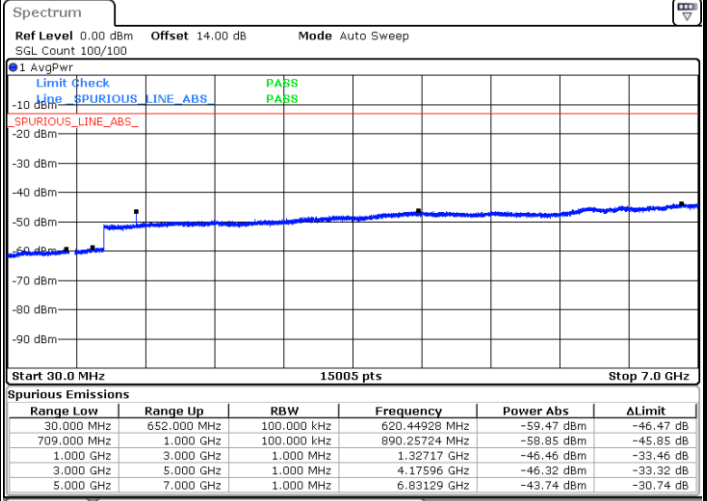

LTE Band 71 / 5MHz

Lowest Channel / QPSK

Lowest Channel / 16QAM

Date: 19.DEC.2020 10:35:19

Date: 19.DEC.2020 10:34:13

Middle Channel / QPSK

Middle Channel / 16QAM

Date: 19.DEC.2020 10:37:20

Date: 19.DEC.2020 10:37:55

LTE Band 71 / 5MHz

Highest Channel / QPSK

Date: 19.DEC.2020 10:44:35

Highest Channel / 16QAM

Date: 19.DEC.2020 10:44:18

LTE Band 71 / 10MHz

Lowest Channel / QPSK