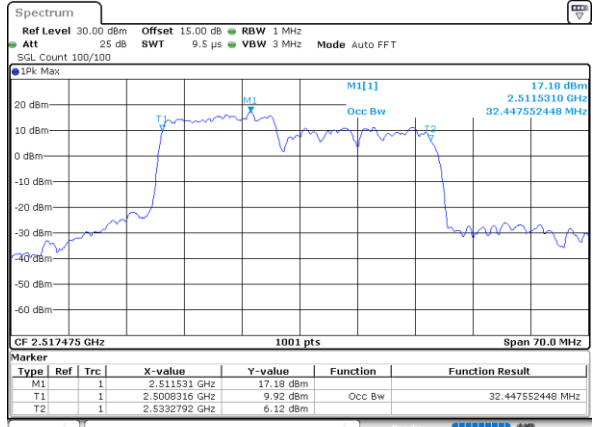

LTE Band 7C

QPSK

Lowest Channel / 10MHz+20MHz

Date: 4, JAN, 2021 22:07:59

Lowest Channel / 15MHz+10MHz

Date: 5, JAN, 2021 00:38:01

Middle Channel / 10MHz+20MHz

Date: 4, JAN, 2021 23:12:00

Middle Channel / 15MHz+10MHz

Date: 5, JAN, 2021 01:02:57

Highest Channel / 10MHz+20MHz

Date: 4, JAN, 2021 23:35:04

Highest Channel / 15MHz+10MHz

Date: 5, JAN, 2021 01:20:15

LTE Band 7C

QPSK

Lowest Channel / 15MHz+15MHz

Date: 4.JAN.2021 20:36:06

Lowest Channel / 15MHz+20MHz

Date: 4.JAN.2021 19:25:18

Middle Channel / 15MHz+15MHz

Date: 4.JAN.2021 21:00:02

Middle Channel / 15MHz+20MHz

Date: 4.JAN.2021 19:48:56

Highest Channel / 15MHz+15MHz

Date: 4.JAN.2021 21:37:41

Highest Channel / 15MHz+20MHz

Date: 4.JAN.2021 20:05:14

LTE Band 7C

QPSK

Lowest Channel / 20MHz+10MHz

Date: 4-JAN-2021 05:27:40