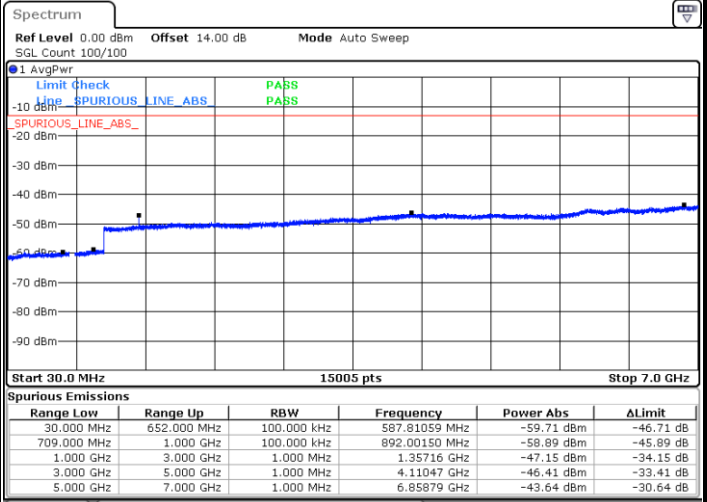

Highest Channel / 16QAM

Date: 19.DEC.2020 11:19:24

LTE Band 71 / 20MHz

Lowest Channel / QPSK

Date: 19.DEC.2020 11:49:21

Lowest Channel / 16QAM

Date: 19.DEC.2020 11:48:54

LTE Band 71 / 20MHz

Middle Channel / QPSK

Middle Channel / 16QAM

Date: 19.DEC.2020 12:12:23

Date: 19.DEC.2020 12:12:43

Highest Channel / QPSK

Highest Channel / 16QAM

Date: 19.DEC.2020 12:18:58

Date: 19.DEC.2020 12:18:36

LTE Band 71 / 5MHz

Lowest Channel / 64QAM

Middle Channel / 64QAM

Date: 19.DEC.2020 10:31:34

Date: 19.DEC.2020 10:38:15

Highest Channel / 64QAM

Date: 19.DEC.2020 10:43:59

LTE Band 71 / 10MHz

Lowest Channel / 64QAM

Middle Channel / 64QAM

Date: 19.DEC.2020 10:52:05

Date: 19.DEC.2020 10:55:15

Highest Channel / 64QAM

Date: 19.DEC.2020 11:00:20

LTE Band 71 / 15MHz

Lowest Channel / 64QAM