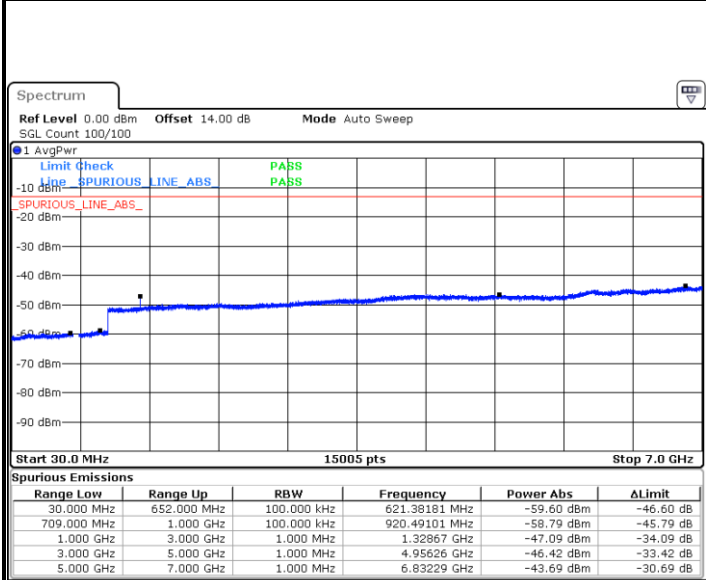

Lowest Channel / 64QAM

Middle Channel / 64QAM

Date: 19.DEC.2020 10:52:05

Date: 19.DEC.2020 10:55:15

Highest Channel / 64QAM

Date: 19.DEC.2020 11:00:20

LTE Band 71 / 15MHz

Lowest Channel / 64QAM

Middle Channel / 64QAM

Date: 19.DEC.2020 11:07:50

Date: 19.DEC.2020 11:11:21

Highest Channel / 64QAM

Date: 19.DEC.2020 11:19:05

LTE Band 71 / 20MHz

Lowest Channel / 64QAM

Date: 19.DEC.2020 11:48:36

Middle Channel / 64QAM

Date: 19.DEC.2020 12:13:02

Highest Channel / 64QAM

Date: 19.DEC.2020 12:18:12

Frequency Stability

Test Conditions		LTE Band 71 (QPSK) / Middle Channel	Limit
Temperature (°C)	Voltage (Volt)	BW 10MHz	Note 2.
		Deviation (ppm)	Result
50	Normal Voltage	0.0013	PASS
40	Normal Voltage	0.0041	
30	Normal Voltage	0.0029	
20(Ref.)	Normal Voltage	0.0000	
10	Normal Voltage	0.0009	
0	Normal Voltage	0.0010	
-10	Normal Voltage	0.0022	
-20	Normal Voltage	0.0037	
-30	Normal Voltage	0.0031	
20	Maximum Voltage	0.0032	
20	Normal Voltage	0.0000	
20	Battery End Point	0.0017	

Note:

1. Normal Voltage =3.3 V. ; Battery End Point (BEP) =3.14 V. ; Maximum Voltage =4.4 V.
2. Note: The frequency fundamental emissions stay within the authorized frequency block.

LTE Band 7C

26dB Bandwidth