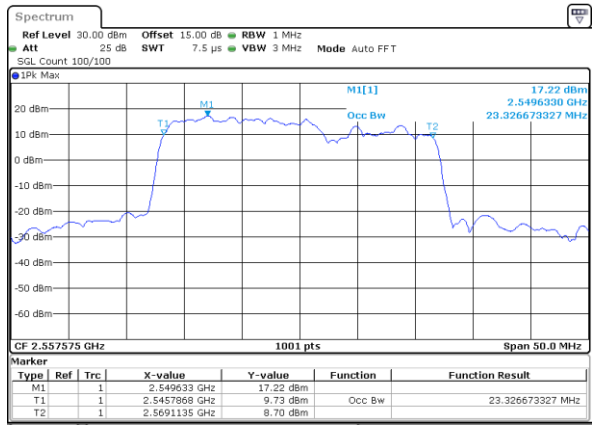

LTE Band 7C

QPSK

Lowest Channel / 10MHz+20MHz

Date: 4, JAN, 2021 22:07:59

Lowest Channel / 15MHz+10MHz

Date: 5, JAN, 2021 00:38:01

Middle Channel / 10MHz+20MHz

Date: 4, JAN, 2021 23:12:00

Middle Channel / 15MHz+10MHz

Date: 5, JAN, 2021 01:02:57

Highest Channel / 10MHz+20MHz

Date: 4, JAN, 2021 23:35:04

Highest Channel / 15MHz+10MHz

Date: 5, JAN, 2021 01:20:15

LTE Band 7C

QPSK

Lowest Channel / 15MHz+15MHz

Date: 4.JAN.2021 20:36:06

Lowest Channel / 15MHz+20MHz

Date: 4.JAN.2021 19:25:18

Middle Channel / 15MHz+15MHz

Date: 4.JAN.2021 21:00:02

Middle Channel / 15MHz+20MHz

Date: 4.JAN.2021 19:48:56

Highest Channel / 15MHz+15MHz

Date: 4.JAN.2021 21:37:41

Highest Channel / 15MHz+20MHz

Date: 4.JAN.2021 20:05:14

LTE Band 7C

QPSK

Lowest Channel / 20MHz+10MHz

Date: 4-JAN-2021 05:27:40