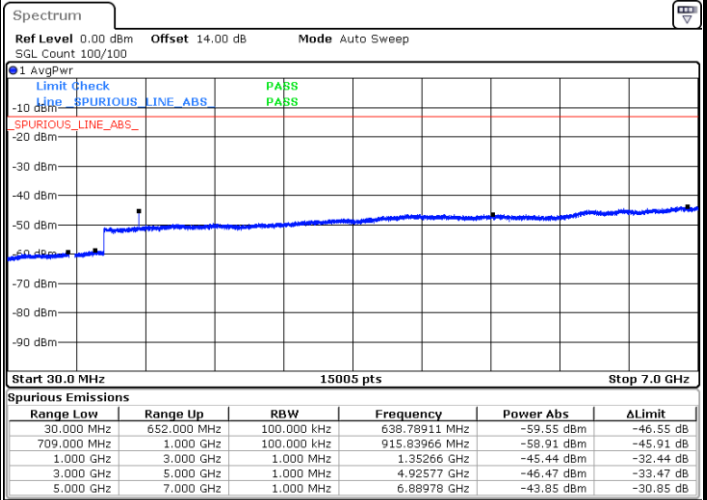

LTE Band 71 / 5MHz

Lowest Channel / 64QAM

Middle Channel / 64QAM

Date: 19.DEC.2020 10:31:34

Date: 19.DEC.2020 10:38:15

Highest Channel / 64QAM

Date: 19.DEC.2020 10:43:59

LTE Band 71 / 10MHz

Lowest Channel / 64QAM

Middle Channel / 64QAM

Date: 19.DEC.2020 10:52:05

Date: 19.DEC.2020 10:55:15

Highest Channel / 64QAM

Date: 19.DEC.2020 11:00:20

LTE Band 71 / 15MHz

Lowest Channel / 64QAM

Middle Channel / 64QAM

Date: 19.DEC.2020 11:07:50

Date: 19.DEC.2020 11:11:21

Highest Channel / 64QAM

Date: 19.DEC.2020 11:19:05

LTE Band 71 / 20MHz

Lowest Channel / 64QAM

Date: 19.DEC.2020 11:48:36