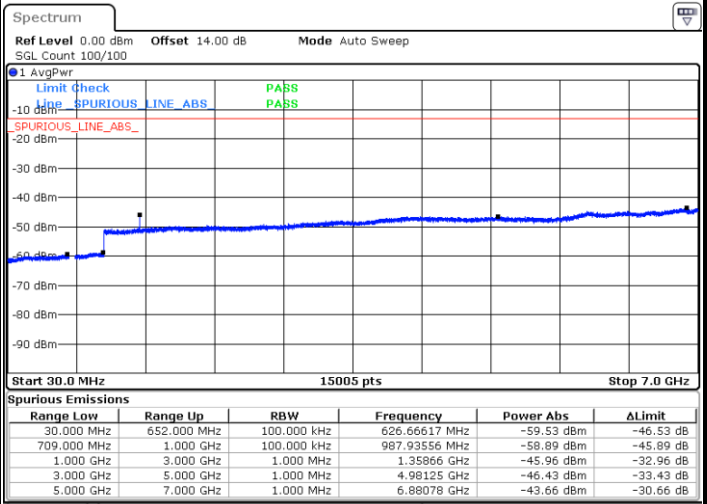

Highest Channel / 16QAM

Date: 19.DEC.2020 11:19:24

LTE Band 71 / 20MHz

Lowest Channel / QPSK

Date: 19.DEC.2020 11:49:21

Lowest Channel / 16QAM

Date: 19.DEC.2020 11:48:54

LTE Band 71 / 20MHz

Middle Channel / QPSK

Middle Channel / 16QAM

Date: 19.DEC.2020 12:12:23

Date: 19.DEC.2020 12:12:43

Highest Channel / QPSK

Highest Channel / 16QAM

Date: 19.DEC.2020 12:18:58

Date: 19.DEC.2020 12:18:36

LTE Band 71 / 5MHz

Lowest Channel / 64QAM

Middle Channel / 64QAM

Date: 19.DEC.2020 10:31:34

Date: 19.DEC.2020 10:38:15

Highest Channel / 64QAM

Date: 19.DEC.2020 10:43:59

LTE Band 71 / 10MHz