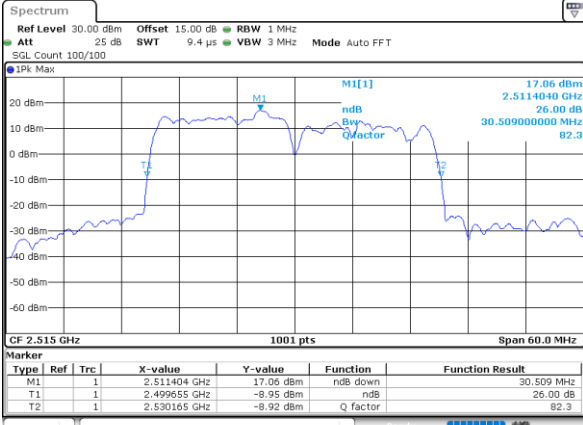

Date: 4-JAN-2021 22:19:17

Lowest Channel / 15MHz+10MHz

Date: 5-JAN-2021 00:41:10

Middle Channel / 10MHz+20MHz

Date: 4-JAN-2021 23:19:57

Middle Channel / 15MHz+10MHz

Date: 5-JAN-2021 01:07:21

Highest Channel / 10MHz+20MHz

Date: 4-JAN-2021 23:19:25

Highest Channel / 15MHz+10MHz

Date: 5-JAN-2021 01:23:30

LTE Band 7C

16QAM

Lowest Channel / 15MHz+15MHz

Date: 4.JAN.2021 20:38:26

Lowest Channel / 15MHz+20MHz

Date: 4.JAN.2021 19:27:53

Middle Channel / 15MHz+15MHz

Date: 4.JAN.2021 21:01:50

Middle Channel / 15MHz+20MHz

Date: 4.JAN.2021 19:52:05

Highest Channel / 15MHz+15MHz

Date: 4.JAN.2021 21:42:10

Highest Channel / 15MHz+20MHz