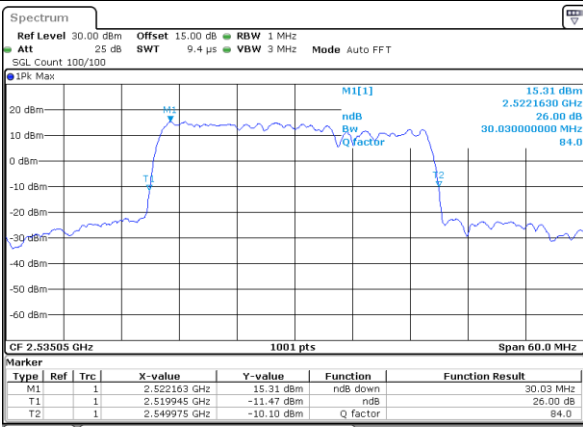

Highest Channel / 15MHz+15MHz

Date: 4.JAN.2021 21:37:48

Highest Channel / 15MHz+20MHz

Date: 4.JAN.2021 20:05:24

LTE Band 7C

QPSK

Lowest Channel / 20MHz+10MHz

Date: 4..JAN.2021 05:27:53

Lowest Channel / 20MHz+15MHz

Date: 4..JAN.2021 04:24:07

Middle Channel / 20MHz+10MHz

Date: 4..JAN.2021 05:52:04

Middle Channel / 20MHz+15MHz

Date: 4..JAN.2021 04:47:34

Highest Channel / 20MHz+10MHz

Date: 4..JAN.2021 18:46:51

Highest Channel / 20MHz+15MHz

Date: 4..JAN.2021 05:07:05

LTE Band 7C

QPSK

Lowest Channel / 20MHz+20MHz

N/A

Date: 4-JAN-2021 03:01:53

Middle Channel / 20MHz+20MHz