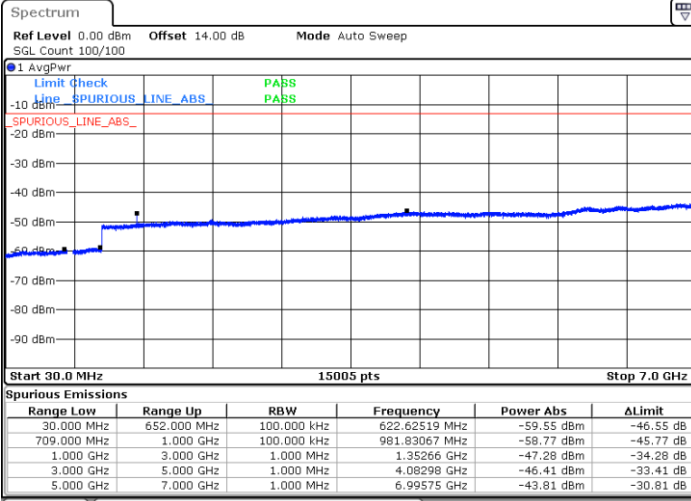

Date: 19.DEC.2020 10:37:55

LTE Band 71 / 5MHz

Highest Channel / QPSK

Date: 19.DEC.2020 10:44:35

Highest Channel / 16QAM

Date: 19.DEC.2020 10:44:18

LTE Band 71 / 10MHz

Lowest Channel / QPSK

Date: 19.DEC.2020 10:53:51

Lowest Channel / 16QAM

Date: 19.DEC.2020 10:52:55

LTE Band 71 / 10MHz

Middle Channel / QPSK

Middle Channel / 16QAM

Date: 19 DEC.2020 10:54:26

Date: 19 DEC.2020 10:54:55

Highest Channel / QPSK

Highest Channel / 16QAM

Date: 19 DEC.2020 11:01:00

Date: 19 DEC.2020 11:00:42

LTE Band 71 / 15MHz

LTE Band71 / 15MHz

Highest Channel / QPSK

Date: 19.DEC.2020 11:19:42

Highest Channel / 16QAM

Date: 19.DEC.2020 11:19:24

LTE Band 71 / 20MHz

Lowest Channel / QPSK

Date: 19.DEC.2020 11:49:21

Lowest Channel / 16QAM

Date: 19.DEC.2020 11:48:54

LTE Band 71 / 20MHz