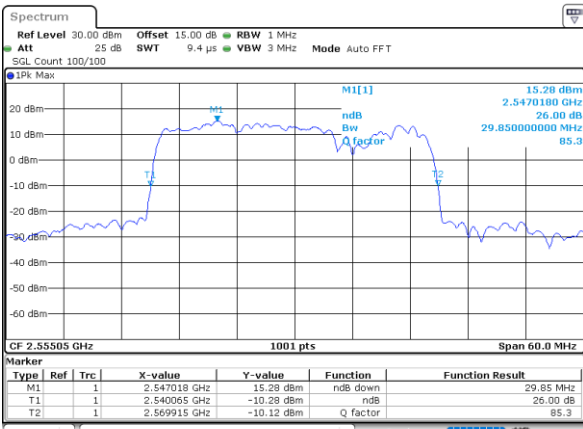

Date: 4.JAN.2021 19:27:53

Middle Channel / 15MHz+15MHz

Date: 4.JAN.2021 21:01:50

Middle Channel / 15MHz+20MHz

Date: 4.JAN.2021 19:52:05

Highest Channel / 15MHz+15MHz

Date: 4.JAN.2021 21:42:10

Highest Channel / 15MHz+20MHz

Date: 4.JAN.2021 20:08:00

LTE Band 7C

16QAM

Lowest Channel / 20MHz+10MHz

Date: 4-JAN-2021 05:29:52

Lowest Channel / 20MHz+15MHz

Date: 4-JAN-2021 04:26:37

Middle Channel / 20MHz+10MHz

Date: 4-JAN-2021 05:53:28

Middle Channel / 20MHz+15MHz

Date: 4-JAN-2021 04:49:38

Highest Channel / 20MHz+10MHz

Date: 4-JAN-2021 18:50:08

Highest Channel / 20MHz+15MHz

Date: 4-JAN-2021 05:09:45

LTE Band 7C