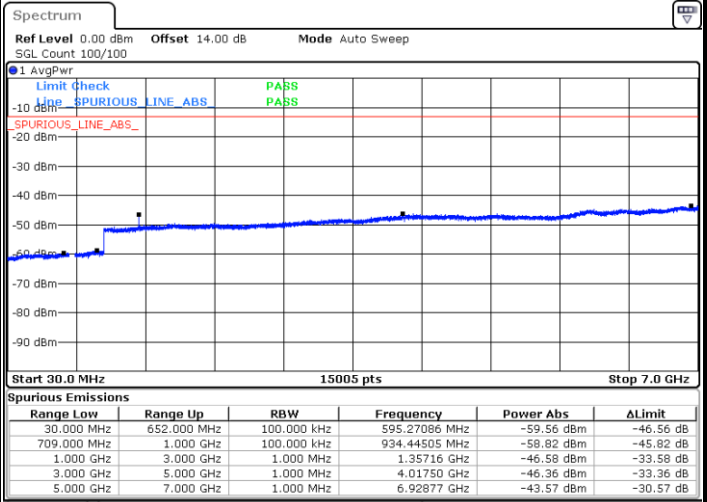

LTE Band 71 / 5MHz

Lowest Channel / QPSK

Lowest Channel / 16QAM

Date: 19.DEC.2020 10:35:19

Date: 19.DEC.2020 10:34:13

Middle Channel / QPSK

Middle Channel / 16QAM

Date: 19.DEC.2020 10:37:20

Date: 19.DEC.2020 10:37:55

LTE Band 71 / 5MHz

Highest Channel / QPSK

Date: 19.DEC.2020 10:44:35

Highest Channel / 16QAM

Date: 19.DEC.2020 10:44:18

LTE Band 71 / 10MHz

Lowest Channel / QPSK