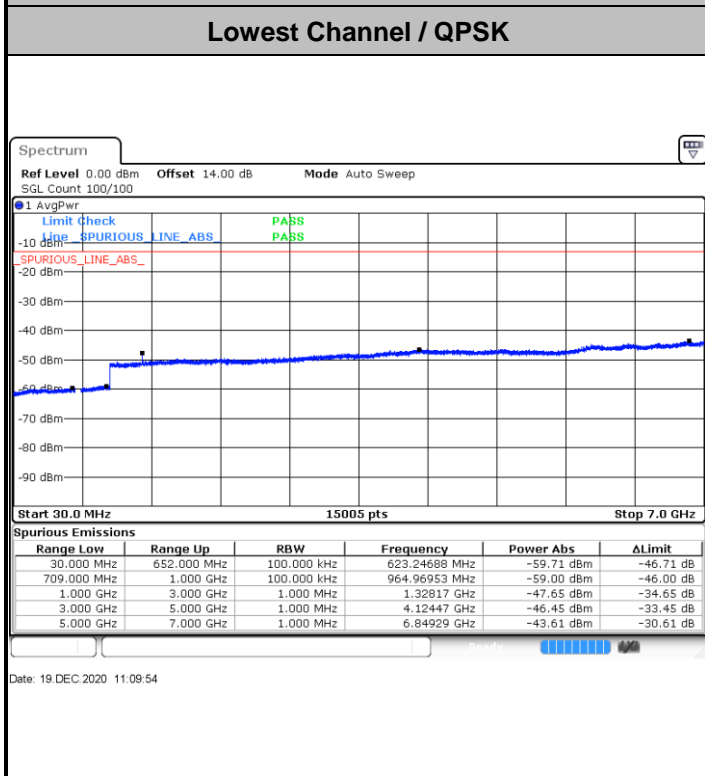

Date: 19.DEC.2020 10:53:51

Lowest Channel / 16QAM

Date: 19.DEC.2020 10:52:55

LTE Band 71 / 10MHz

Middle Channel / QPSK

Middle Channel / 16QAM

Date: 19 DEC.2020 10:54:26

Date: 19 DEC.2020 10:54:55

Highest Channel / QPSK

Highest Channel / 16QAM

Date: 19 DEC.2020 11:01:00

Date: 19 DEC.2020 11:00:42

LTE Band 71 / 15MHz

LTE Band71 / 15MHz

Highest Channel / QPSK

Date: 19.DEC.2020 11:19:42

Highest Channel / 16QAM

Date: 19.DEC.2020 11:19:24

LTE Band 71 / 20MHz

Lowest Channel / QPSK

Date: 19.DEC.2020 11:49:21

Lowest Channel / 16QAM

Date: 19.DEC.2020 11:48:54

LTE Band 71 / 20MHz