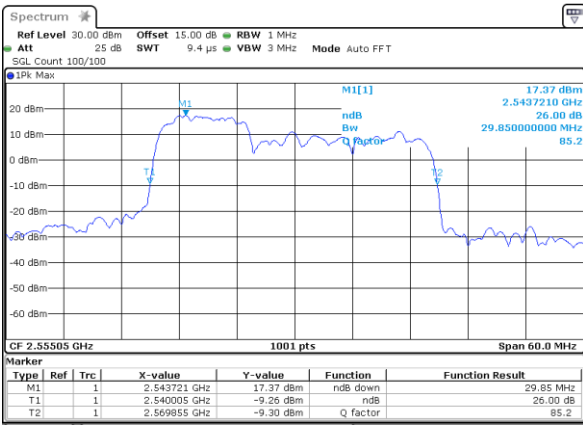

N/A

Date: 4-JAN-2021 03:15:11

LTE Band 7C

64QAM

Lowest Channel / 10MHz+20MHz

Date: 4-JAN-2021 22:21:33

Lowest Channel / 15MHz+10MHz

Date: 5-JAN-2021 00:44:54

Middle Channel / 10MHz+20MHz

Date: 4-JAN-2021 23:21:36

Middle Channel / 15MHz+10MHz

Date: 5-JAN-2021 01:09:41

Highest Channel / 10MHz+20MHz

Date: 5-JAN-2021 00:13:38

Highest Channel / 15MHz+10MHz

Date: 5-JAN-2021 01:26:49

LTE Band 7C

64QAM

Lowest Channel / 15MHz+15MHz

Date: 4-JAN-2021 20:40:50

Lowest Channel / 15MHz+20MHz

Date: 4-JAN-2021 19:30:10

Middle Channel / 15MHz+15MHz

Date: 4-JAN-2021 21:06:07

Middle Channel / 15MHz+20MHz

Date: 4-JAN-2021 19:53:39

Highest Channel / 15MHz+15MHz

Date: 4-JAN-2021 21:46:10

Highest Channel / 15MHz+20MHz

Date: 4-JAN-2021 20:17:15

LTE Band 7C

64QAM