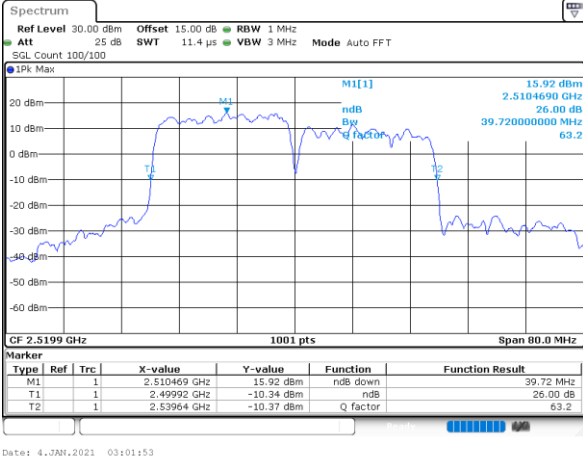

Highest Channel / 15MHz+15MHz

Date: 4.JAN.2021 21:37:48

Highest Channel / 15MHz+20MHz

Date: 4.JAN.2021 20:05:24

LTE Band 7C

QPSK

Lowest Channel / 20MHz+10MHz

Date: 4..JAN.2021 05:27:53

Lowest Channel / 20MHz+15MHz

Date: 4..JAN.2021 04:24:07

Middle Channel / 20MHz+10MHz

Date: 4..JAN.2021 05:52:04

Middle Channel / 20MHz+15MHz

Date: 4..JAN.2021 04:47:34

Highest Channel / 20MHz+10MHz

Date: 4..JAN.2021 18:46:51

Highest Channel / 20MHz+15MHz

Date: 4..JAN.2021 05:07:05

LTE Band 7C

QPSK

Lowest Channel / 20MHz+20MHz

N/A

Date: 4-JAN-2021 03:01:53

Middle Channel / 20MHz+20MHz

N/A

Date: 4-JAN-2021 03:31:29

Highest Channel / 20MHz+20MHz

N/A

Date: 4-JAN-2021 03:47:48

LTE Band 7C

16QAM

Lowest Channel / 10MHz+20MHz