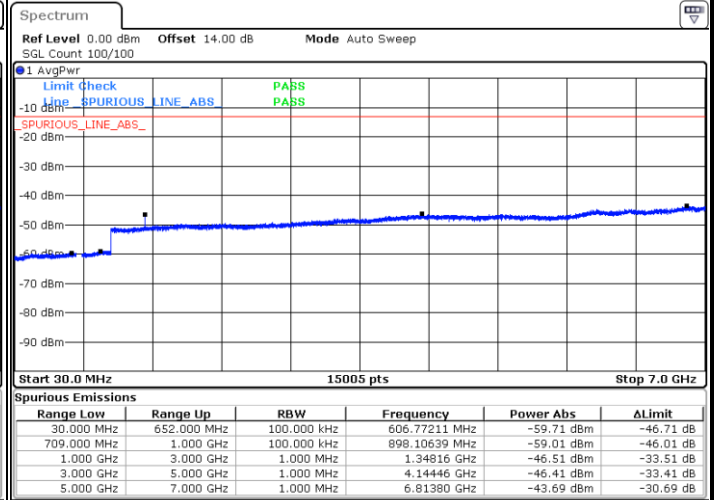

LTE Band 71 / 5MHz

Lowest Channel / 64QAM

Middle Channel / 64QAM

Date: 19.DEC.2020 10:31:34

Date: 19.DEC.2020 10:38:15

Highest Channel / 64QAM

Date: 19.DEC.2020 10:43:59

LTE Band 71 / 10MHz

Lowest Channel / 64QAM

Middle Channel / 64QAM

Date: 19.DEC.2020 10:52:05

Date: 19.DEC.2020 10:55:15

Highest Channel / 64QAM

Date: 19.DEC.2020 11:00:20

LTE Band 71 / 15MHz

Lowest Channel / 64QAM

Middle Channel / 64QAM

Date: 19.DEC.2020 11:07:50

Date: 19.DEC.2020 11:11:21

Highest Channel / 64QAM

Date: 19.DEC.2020 11:19:05

LTE Band 71 / 20MHz

Lowest Channel / 64QAM

Date: 19.DEC.2020 11:48:36

Note:

1. Normal Voltage =3.3 V. ; Battery End Point (BEP) =3.14 V. ; Maximum Voltage =4.4 V.
2. Note: The frequency fundamental emissions stay within the authorized frequency block.

LTE Band 7C

26dB Bandwidth