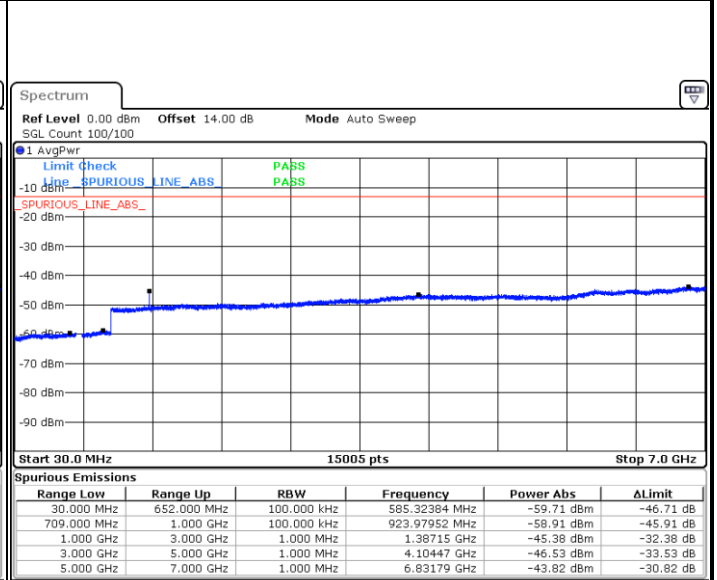

LTE Band 71 / 5MHz

Lowest Channel / QPSK

Lowest Channel / 16QAM

Date: 19.DEC.2020 10:35:19

Date: 19.DEC.2020 10:34:13

Middle Channel / QPSK

Middle Channel / 16QAM

Date: 19.DEC.2020 10:37:20

Date: 19.DEC.2020 10:37:55

LTE Band 71 / 5MHz

Highest Channel / QPSK

Date: 19.DEC.2020 10:44:35

Highest Channel / 16QAM

Date: 19.DEC.2020 10:44:18

LTE Band 71 / 10MHz

Lowest Channel / QPSK

Date: 19.DEC.2020 10:53:51

Lowest Channel / 16QAM

Date: 19.DEC.2020 10:52:55

LTE Band 71 / 10MHz

Middle Channel / QPSK

Middle Channel / 16QAM

Date: 19 DEC.2020 10:54:26

Date: 19 DEC.2020 10:54:55

Highest Channel / QPSK

Highest Channel / 16QAM

Date: 19 DEC.2020 11:01:00

Date: 19 DEC.2020 11:00:42

LTE Band 71 / 15MHz

LTE Band71 / 15MHz

Highest Channel / QPSK

Date: 19.DEC.2020 11:19:42