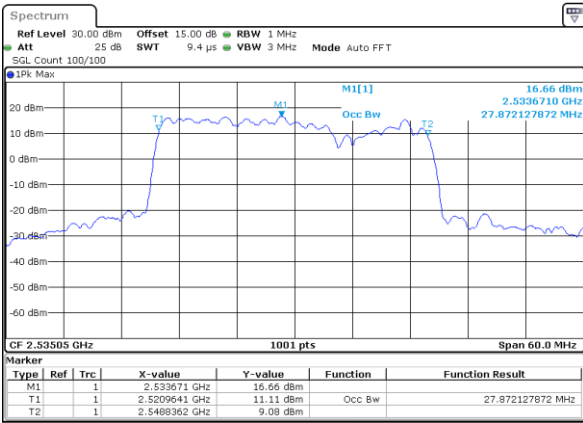

Middle Channel / 15MHz+10MHz

Date: 5, JAN, 2021 01:02:57

Highest Channel / 10MHz+20MHz

Date: 4, JAN, 2021 23:35:04

Highest Channel / 15MHz+10MHz

Date: 5, JAN, 2021 01:20:15

LTE Band 7C

QPSK

Lowest Channel / 15MHz+15MHz

Date: 4.JAN.2021 20:36:06

Lowest Channel / 15MHz+20MHz

Date: 4.JAN.2021 19:25:18

Middle Channel / 15MHz+15MHz

Date: 4.JAN.2021 21:00:02

Middle Channel / 15MHz+20MHz

Date: 4.JAN.2021 19:48:56

Highest Channel / 15MHz+15MHz

Date: 4.JAN.2021 21:37:41

Highest Channel / 15MHz+20MHz

Date: 4.JAN.2021 20:05:14

LTE Band 7C

QPSK

Lowest Channel / 20MHz+10MHz

Date: 4-JAN-2021 05:27:40

Lowest Channel / 20MHz+15MHz

Date: 4-JAN-2021 04:23:51

Middle Channel / 20MHz+10MHz

Date: 4-JAN-2021 05:51:59

Middle Channel / 20MHz+15MHz

Date: 4-JAN-2021 04:47:27

Highest Channel / 20MHz+10MHz

Date: 4-JAN-2021 18:46:45