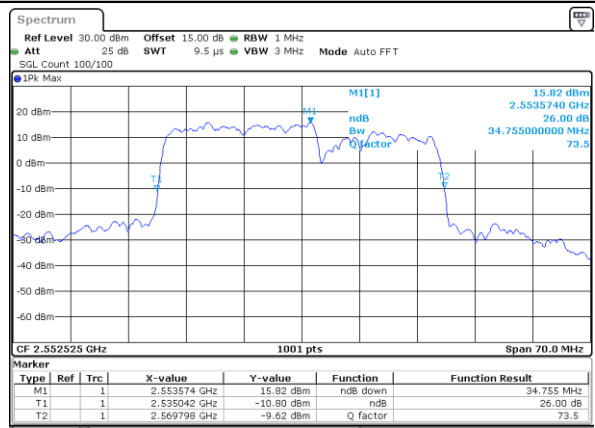

Highest Channel / 15MHz+15MHz

Date: 4.JAN.2021 21:37:48

Highest Channel / 15MHz+20MHz

Date: 4.JAN.2021 20:05:24

LTE Band 7C

QPSK

Lowest Channel / 20MHz+10MHz

Date: 4..JAN.2021 05:27:53

Lowest Channel / 20MHz+15MHz

Date: 4..JAN.2021 04:24:07

Middle Channel / 20MHz+10MHz

Date: 4..JAN.2021 05:52:04

Middle Channel / 20MHz+15MHz

Date: 4..JAN.2021 04:47:34

Highest Channel / 20MHz+10MHz

Date: 4..JAN.2021 18:46:51

Highest Channel / 20MHz+15MHz

Date: 4..JAN.2021 05:07:05

LTE Band 7C

QPSK

Lowest Channel / 20MHz+20MHz

N/A

Date: 4-JAN-2021 03:01:53

Middle Channel / 20MHz+20MHz