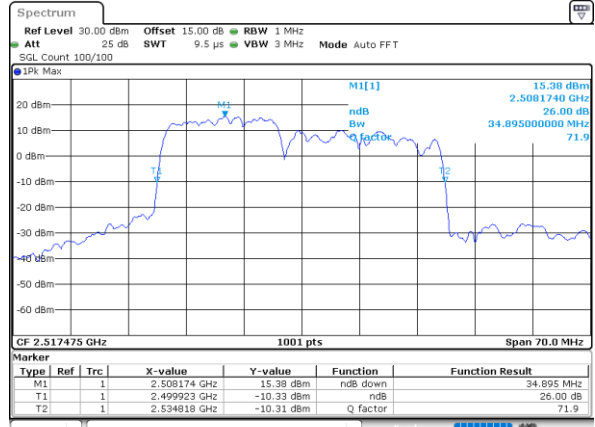

Middle Channel / 10MHz+20MHz

Date: 4-JAN-2021 23:21:36

Middle Channel / 15MHz+10MHz

Date: 5-JAN-2021 01:09:41

Highest Channel / 10MHz+20MHz

Date: 5-JAN-2021 00:13:38

Highest Channel / 15MHz+10MHz

Date: 5-JAN-2021 01:26:49

LTE Band 7C

64QAM

Lowest Channel / 15MHz+15MHz

Date: 4-JAN-2021 20:40:50

Lowest Channel / 15MHz+20MHz

Date: 4-JAN-2021 19:30:10

Middle Channel / 15MHz+15MHz

Date: 4-JAN-2021 21:06:07

Middle Channel / 15MHz+20MHz

Date: 4-JAN-2021 19:53:39

Highest Channel / 15MHz+15MHz

Date: 4-JAN-2021 21:46:10

Highest Channel / 15MHz+20MHz

Date: 4-JAN-2021 20:17:15

LTE Band 7C

64QAM

Lowest Channel / 20MHz+10MHz

Date: 4..JAN.2021 05:32:16

Lowest Channel / 20MHz+15MHz

Date: 4..JAN.2021 04:29:09

Middle Channel / 20MHz+10MHz

Date: 4..JAN.2021 05:54:45

Middle Channel / 20MHz+15MHz

Date: 4..JAN.2021 04:51:43