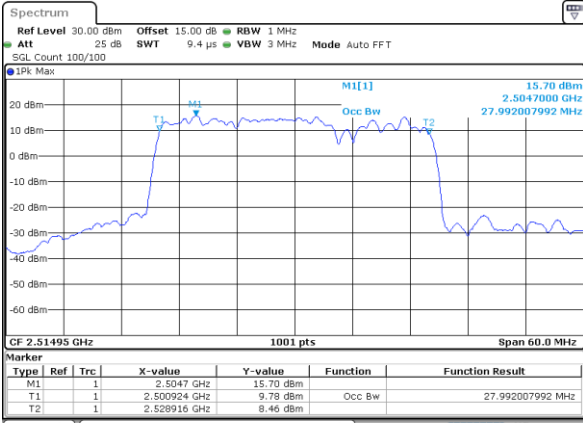

Lowest Channel / 15MHz+15MHz

Date: 4.JAN.2021 20:36:06

Lowest Channel / 15MHz+20MHz

Date: 4.JAN.2021 19:25:18

Middle Channel / 15MHz+15MHz

Date: 4.JAN.2021 21:00:02

Middle Channel / 15MHz+20MHz

Date: 4.JAN.2021 19:48:56

Highest Channel / 15MHz+15MHz

Date: 4.JAN.2021 21:37:41

Highest Channel / 15MHz+20MHz

Date: 4.JAN.2021 20:05:14

LTE Band 7C

QPSK

Lowest Channel / 20MHz+10MHz

Date: 4-JAN-2021 05:27:40

Lowest Channel / 20MHz+15MHz

Date: 4-JAN-2021 04:23:51

Middle Channel / 20MHz+10MHz

Date: 4-JAN-2021 05:51:59

Middle Channel / 20MHz+15MHz

Date: 4-JAN-2021 04:47:27

Highest Channel / 20MHz+10MHz

Date: 4-JAN-2021 18:46:45

Highest Channel / 20MHz+15MHz

Date: 4-JAN-2021 05:06:57