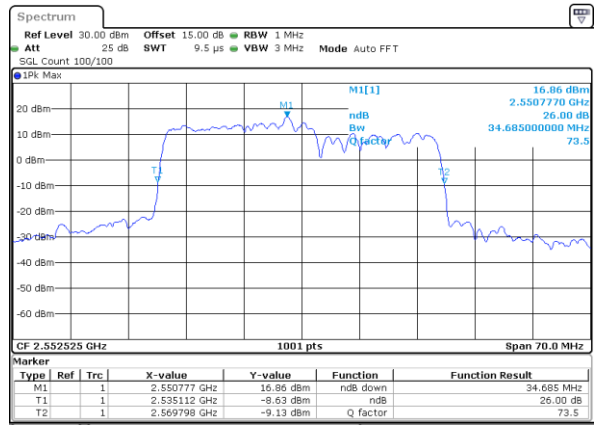

Middle Channel / 15MHz+20MHz

Date: 4-JAN-2021 19:53:39

Highest Channel / 15MHz+15MHz

Date: 4-JAN-2021 21:46:10

Highest Channel / 15MHz+20MHz

Date: 4-JAN-2021 20:17:15

LTE Band 7C

64QAM

Lowest Channel / 20MHz+10MHz

Date: 4..JAN.2021 05:32:16

Lowest Channel / 20MHz+15MHz

Date: 4..JAN.2021 04:29:09

Middle Channel / 20MHz+10MHz

Date: 4..JAN.2021 05:54:45

Middle Channel / 20MHz+15MHz

Date: 4..JAN.2021 04:51:43

Highest Channel / 20MHz+10MHz

Date: 4..JAN.2021 18:55:50

Highest Channel / 20MHz+15MHz

Date: 4..JAN.2021 05:11:52

LTE Band 7C

64QAM

Lowest Channel / 20MHz+20MHz

N/A

Date: 4-JAN-2021 03:11:06

Middle Channel / 20MHz+20MHz

N/A

Date: 4-JAN-2021 03:15:21

Highest Channel / 20MHz+20MHz

N/A

Date: 4-JAN-2021 03:15:50

Occupied Bandwidth