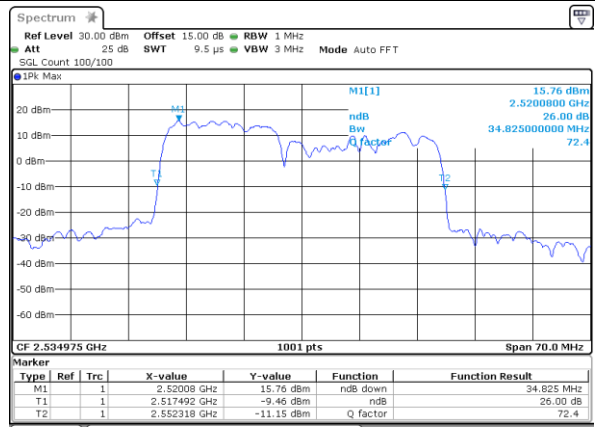

Middle Channel / 10MHz+20MHz

Date: 4-JAN-2021 23:21:36

Middle Channel / 15MHz+10MHz

Date: 5-JAN-2021 01:09:41

Highest Channel / 10MHz+20MHz

Date: 5-JAN-2021 00:13:38

Highest Channel / 15MHz+10MHz

Date: 5-JAN-2021 01:26:49

LTE Band 7C

64QAM

Lowest Channel / 15MHz+15MHz

Date: 4-JAN-2021 20:40:50

Lowest Channel / 15MHz+20MHz

Date: 4-JAN-2021 19:30:10

Middle Channel / 15MHz+15MHz

Date: 4-JAN-2021 21:06:07

Middle Channel / 15MHz+20MHz

Date: 4-JAN-2021 19:53:39

Highest Channel / 15MHz+15MHz

Date: 4-JAN-2021 21:46:10

Highest Channel / 15MHz+20MHz

Date: 4-JAN-2021 20:17:15

LTE Band 7C

64QAM