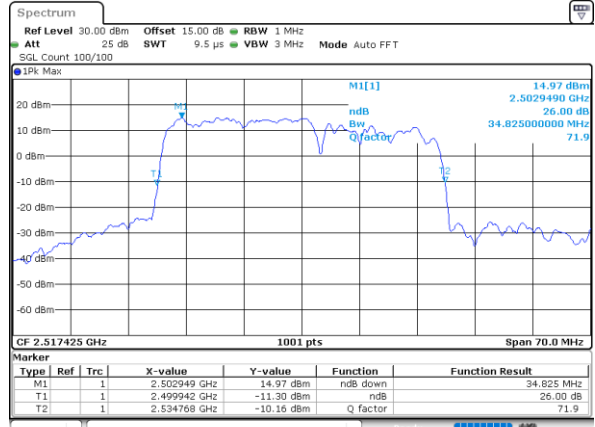

Lowest Channel / 15MHz+15MHz

Date: 4.JAN.2021 20:36:13

Lowest Channel / 15MHz+20MHz

Date: 4.JAN.2021 19:25:24

Middle Channel / 15MHz+15MHz

Date: 4.JAN.2021 21:00:18

Middle Channel / 15MHz+20MHz

Date: 4.JAN.2021 19:49:03

Highest Channel / 15MHz+15MHz

Date: 4.JAN.2021 21:37:48

Highest Channel / 15MHz+20MHz

Date: 4.JAN.2021 20:05:24

LTE Band 7C

QPSK

Lowest Channel / 20MHz+10MHz

Date: 4..JAN.2021 05:27:53

Lowest Channel / 20MHz+15MHz

Date: 4..JAN.2021 04:24:07

Middle Channel / 20MHz+10MHz

Date: 4..JAN.2021 05:52:04

Middle Channel / 20MHz+15MHz

Date: 4..JAN.2021 04:47:34

Highest Channel / 20MHz+10MHz

Date: 4..JAN.2021 18:46:51

Highest Channel / 20MHz+15MHz

Date: 4..JAN.2021 05:07:05

LTE Band 7C

QPSK

Lowest Channel / 20MHz+20MHz

N/A

Date: 4-JAN-2021 03:01:53

Middle Channel / 20MHz+20MHz