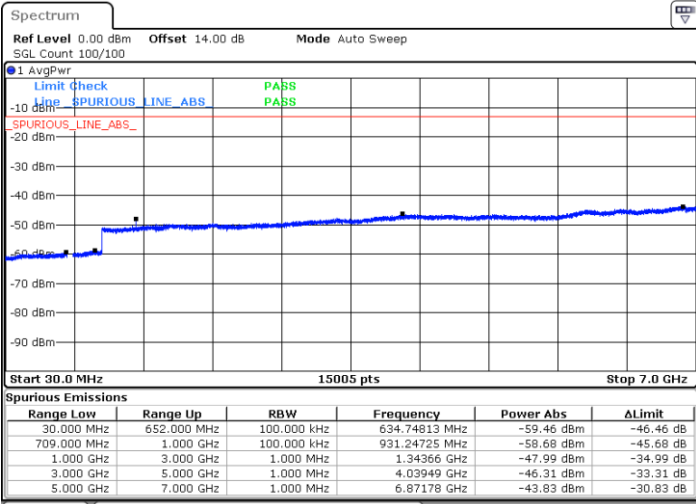

LTE Band 71 / 20MHz

Middle Channel / QPSK

Middle Channel / 16QAM

Date: 19.DEC.2020 12:12:23

Date: 19.DEC.2020 12:12:43