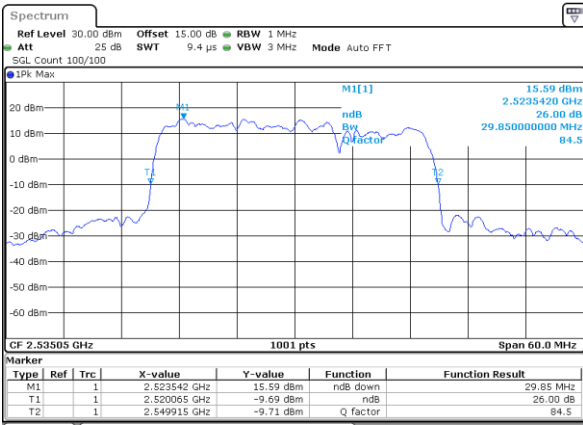

Middle Channel / 15MHz+20MHz

Date: 4-JAN-2021 19:53:39

Highest Channel / 15MHz+15MHz

Date: 4-JAN-2021 21:46:10

Highest Channel / 15MHz+20MHz

Date: 4-JAN-2021 20:17:15

LTE Band 7C

64QAM

Lowest Channel / 20MHz+10MHz

Date: 4..JAN.2021 05:32:16

Lowest Channel / 20MHz+15MHz

Date: 4..JAN.2021 04:29:09

Middle Channel / 20MHz+10MHz

Date: 4..JAN.2021 05:54:45

Middle Channel / 20MHz+15MHz

Date: 4..JAN.2021 04:51:43

Highest Channel / 20MHz+10MHz

Date: 4..JAN.2021 18:55:50

Highest Channel / 20MHz+15MHz

Date: 4..JAN.2021 05:11:52

LTE Band 7C

64QAM

Lowest Channel / 20MHz+20MHz

N/A

Date: 4-JAN-2021 03:11:06

Middle Channel / 20MHz+20MHz

N/A

Date: 4-JAN-2021 03:15:21

Highest Channel / 20MHz+20MHz

N/A

Date: 4-JAN-2021 03:15:50

Occupied Bandwidth