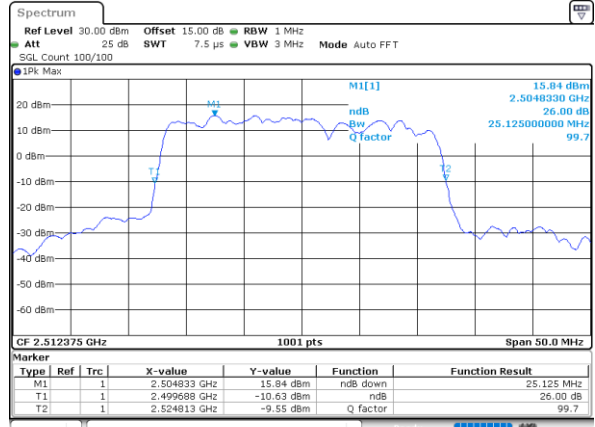

Highest Channel / 20MHz+15MHz

Date: 4..JAN.2021 05:07:05

LTE Band 7C

QPSK

Lowest Channel / 20MHz+20MHz

N/A

Date: 4-JAN-2021 03:01:53

Middle Channel / 20MHz+20MHz

N/A

Date: 4-JAN-2021 03:31:29

Highest Channel / 20MHz+20MHz

N/A

Date: 4-JAN-2021 03:47:48

LTE Band 7C

16QAM

Lowest Channel / 10MHz+20MHz

Date: 4-JAN-2021 22:19:17

Lowest Channel / 15MHz+10MHz

Date: 5-JAN-2021 00:41:10

Middle Channel / 10MHz+20MHz

Date: 4-JAN-2021 23:19:57

Middle Channel / 15MHz+10MHz

Date: 5-JAN-2021 01:07:21

Highest Channel / 10MHz+20MHz

Date: 4-JAN-2021 23:19:25

Highest Channel / 15MHz+10MHz

Date: 5-JAN-2021 01:23:30

LTE Band 7C

16QAM

Lowest Channel / 15MHz+15MHz

Date: 4.JAN.2021 20:38:26

Lowest Channel / 15MHz+20MHz