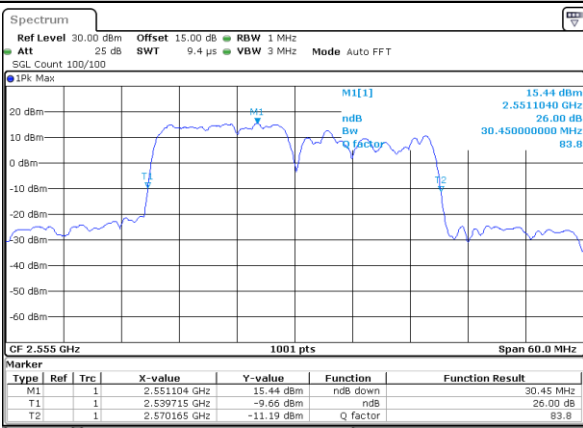

Middle Channel / 10MHz+20MHz

Date: 4-JAN-2021 23:21:36

Middle Channel / 15MHz+10MHz

Date: 5-JAN-2021 01:09:41

Highest Channel / 10MHz+20MHz

Date: 5-JAN-2021 00:13:38

Highest Channel / 15MHz+10MHz

Date: 5-JAN-2021 01:26:49

LTE Band 7C

64QAM

Lowest Channel / 15MHz+15MHz

Date: 4-JAN-2021 20:40:50

Lowest Channel / 15MHz+20MHz

Date: 4-JAN-2021 19:30:10

Middle Channel / 15MHz+15MHz

Date: 4-JAN-2021 21:06:07

Middle Channel / 15MHz+20MHz

Date: 4-JAN-2021 19:53:39

Highest Channel / 15MHz+15MHz

Date: 4-JAN-2021 21:46:10

Highest Channel / 15MHz+20MHz

Date: 4-JAN-2021 20:17:15

LTE Band 7C

64QAM