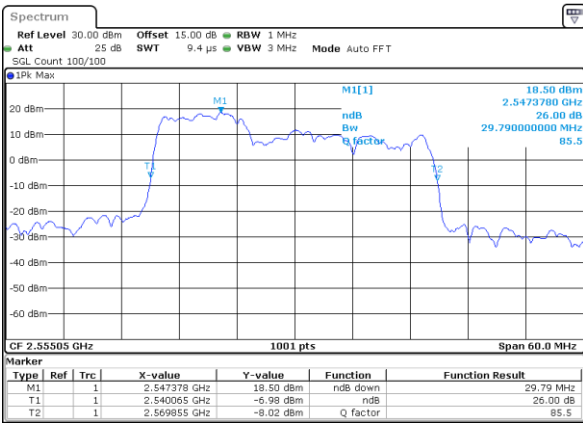

Mode	LTE Band 7C : 26dB BW(MHz)			
64QAM				
BW	10MHz+20MHz	15MHz+10MHz	15MHz+15MHz	15MHz+20MHz
Lowest CH	29.67	25.08	30.39	34.90
Middle CH	29.79	25.23	30.51	34.83
Highest CH	29.85	25.08	30.45	34.76
BW	20MHz+10MHz	20MHz+15MHz	20MHz+20MHz	N/A
Lowest CH	29.79	34.90	39.72	-
Middle CH	29.85	34.76	39.56	-
Highest CH	29.97	34.69	39.80	-

LTE Band 7C

QPSK

Lowest Channel / 10MHz+20MHz

Date: 4.JAN.2021 22:08:06

Lowest Channel / 15MHz+10MHz

Date: 5.JAN.2021 00:38:09

Middle Channel / 10MHz+20MHz

Date: 4.JAN.2021 23:12:08

Middle Channel / 15MHz+10MHz

Date: 5.JAN.2021 01:03:53

Highest Channel / 10MHz+20MHz

Date: 4.JAN.2021 23:35:12

Highest Channel / 15MHz+10MHz

Date: 5.JAN.2021 01:20:22

LTE Band 7C

QPSK