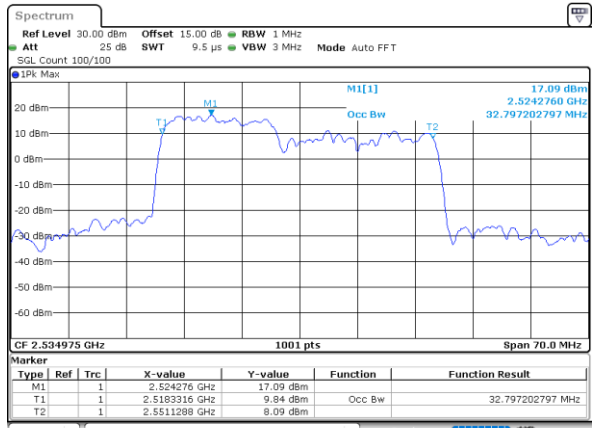

LTE Band 7C

QPSK

Lowest Channel / 10MHz+20MHz

Date: 4, JAN, 2021 22:07:59

Lowest Channel / 15MHz+10MHz

Date: 5, JAN, 2021 00:38:01

Middle Channel / 10MHz+20MHz

Date: 4, JAN, 2021 23:12:00

Middle Channel / 15MHz+10MHz

Date: 5, JAN, 2021 01:02:57

Highest Channel / 10MHz+20MHz

Date: 4, JAN, 2021 23:35:04

Highest Channel / 15MHz+10MHz

Date: 5, JAN, 2021 01:20:15

LTE Band 7C

QPSK

Lowest Channel / 15MHz+15MHz

Date: 4.JAN.2021 20:36:06

Lowest Channel / 15MHz+20MHz

Date: 4.JAN.2021 19:25:18

Middle Channel / 15MHz+15MHz

Date: 4.JAN.2021 21:00:02

Middle Channel / 15MHz+20MHz

Date: 4.JAN.2021 19:48:56

Highest Channel / 15MHz+15MHz

Date: 4.JAN.2021 21:37:41

Highest Channel / 15MHz+20MHz

Date: 4.JAN.2021 20:05:14

LTE Band 7C

QPSK

Lowest Channel / 20MHz+10MHz

Date: 4-JAN-2021 05:27:40