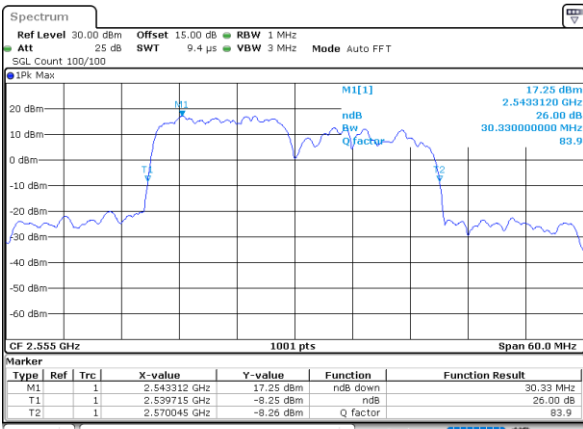

Middle Channel / 15MHz+10MHz

Date: 5.JAN.2021 01:03:53

Highest Channel / 10MHz+20MHz

Date: 4.JAN.2021 23:35:12

Highest Channel / 15MHz+10MHz

Date: 5.JAN.2021 01:20:22

LTE Band 7C

QPSK

Lowest Channel / 15MHz+15MHz

Date: 4.JAN.2021 20:36:13

Lowest Channel / 15MHz+20MHz

Date: 4.JAN.2021 19:25:24

Middle Channel / 15MHz+15MHz

Date: 4.JAN.2021 21:00:18

Middle Channel / 15MHz+20MHz

Date: 4.JAN.2021 19:49:03

Highest Channel / 15MHz+15MHz

Date: 4.JAN.2021 21:37:48

Highest Channel / 15MHz+20MHz

Date: 4.JAN.2021 20:05:24

LTE Band 7C

QPSK

Lowest Channel / 20MHz+10MHz

Date: 4..JAN.2021 05:27:53