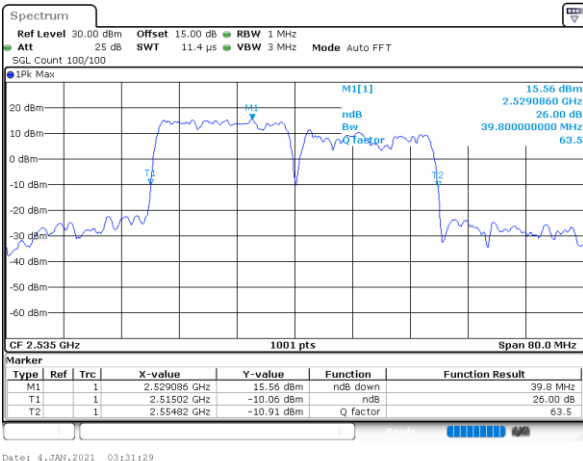

Lowest Channel / 20MHz+15MHz

Date: 4..JAN.2021 04:24:07

Middle Channel / 20MHz+10MHz

Date: 4..JAN.2021 05:52:04

Middle Channel / 20MHz+15MHz

Date: 4..JAN.2021 04:47:34

Highest Channel / 20MHz+10MHz

Date: 4..JAN.2021 18:46:51

Highest Channel / 20MHz+15MHz

Date: 4..JAN.2021 05:07:05

LTE Band 7C

QPSK

Lowest Channel / 20MHz+20MHz

N/A

Date: 4-JAN-2021 03:01:53

Middle Channel / 20MHz+20MHz

N/A

Date: 4-JAN-2021 03:31:29

Highest Channel / 20MHz+20MHz

N/A

Date: 4-JAN-2021 03:47:48

LTE Band 7C

16QAM

Lowest Channel / 10MHz+20MHz