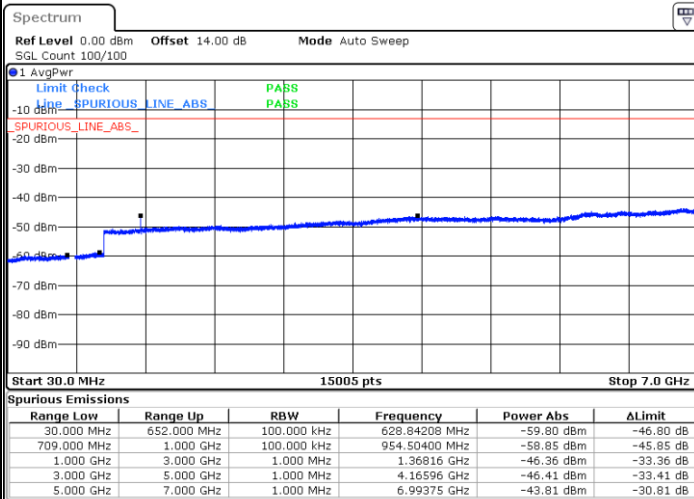

Lowest Channel / 64QAM

Middle Channel / 64QAM

Date: 19.DEC.2020 10:52:05

Date: 19.DEC.2020 10:55:15

Highest Channel / 64QAM

Date: 19.DEC.2020 11:00:20

LTE Band 71 / 15MHz

Lowest Channel / 64QAM

Middle Channel / 64QAM

Date: 19.DEC.2020 11:07:50

Date: 19.DEC.2020 11:11:21

Highest Channel / 64QAM

Date: 19.DEC.2020 11:19:05

LTE Band 71 / 20MHz

Lowest Channel / 64QAM

Date: 19.DEC.2020 11:48:36

Middle Channel / 64QAM

Date: 19.DEC.2020 12:13:02

Highest Channel / 64QAM

Date: 19.DEC.2020 12:18:12

Frequency Stability

Test Conditions		LTE Band 71 (QPSK) / Middle Channel	Limit
Temperature (°C)	Voltage (Volt)	BW 10MHz	Note 2.
		Deviation (ppm)	Result
50	Normal Voltage	0.0013	PASS
40	Normal Voltage	0.0041	
30	Normal Voltage	0.0029	
20(Ref.)	Normal Voltage	0.0000	
10	Normal Voltage	0.0009	
0	Normal Voltage	0.0010	
-10	Normal Voltage	0.0022	
-20	Normal Voltage	0.0037	
-30	Normal Voltage	0.0031	
20	Maximum Voltage	0.0032	
20	Normal Voltage	0.0000	
20	Battery End Point	0.0017	

Note:

1. Normal Voltage =3.3 V. ; Battery End Point (BEP) =3.14 V. ; Maximum Voltage =4.4 V.
2. Note: The frequency fundamental emissions stay within the authorized frequency block.

LTE Band 7C

26dB Bandwidth