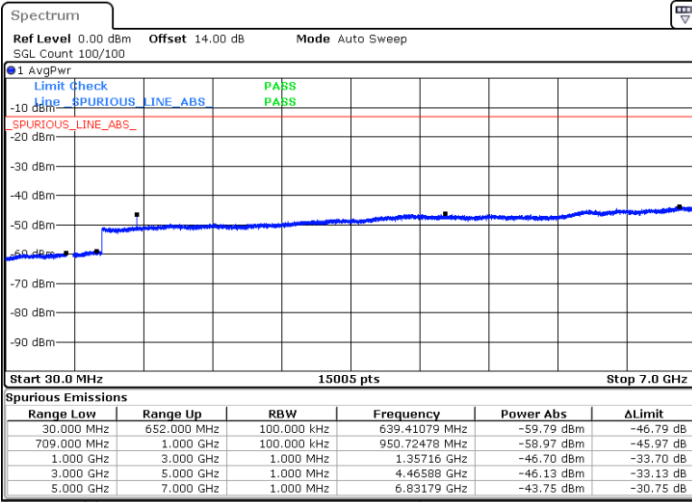

LTE Band 71 / 5MHz

Lowest Channel / QPSK

Lowest Channel / 16QAM

Date: 19.DEC.2020 10:35:19

Date: 19.DEC.2020 10:34:13

Middle Channel / QPSK

Middle Channel / 16QAM

Date: 19.DEC.2020 10:37:20

Date: 19.DEC.2020 10:37:55

LTE Band 71 / 5MHz

Highest Channel / QPSK

Date: 19.DEC.2020 10:44:35

Highest Channel / 16QAM

Date: 19.DEC.2020 10:44:18

LTE Band 71 / 10MHz

Lowest Channel / QPSK