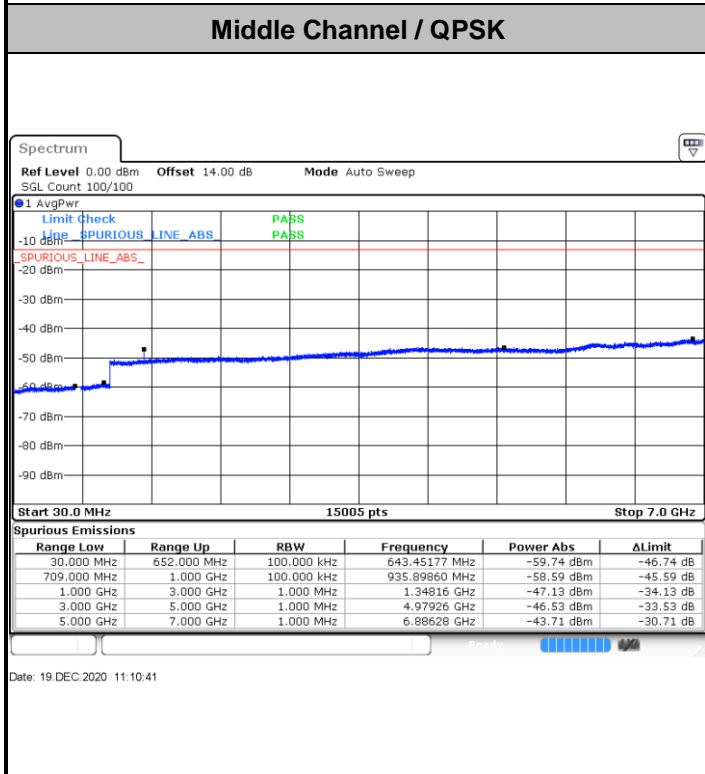

Date: 19.DEC.2020 10:53:51

Lowest Channel / 16QAM

Date: 19.DEC.2020 10:52:55

LTE Band 71 / 10MHz

Middle Channel / QPSK

Middle Channel / 16QAM

Date: 19 DEC.2020 10:54:26

Date: 19 DEC.2020 10:54:55

Highest Channel / QPSK

Highest Channel / 16QAM

Date: 19 DEC.2020 11:01:00

Date: 19 DEC.2020 11:00:42

LTE Band 71 / 15MHz

LTE Band71 / 15MHz

Highest Channel / QPSK

Date: 19.DEC.2020 11:19:42

Highest Channel / 16QAM

Date: 19.DEC.2020 11:19:24

LTE Band 71 / 20MHz

Lowest Channel / QPSK

Date: 19.DEC.2020 11:49:21

Lowest Channel / 16QAM

Date: 19.DEC.2020 11:48:54

LTE Band 71 / 20MHz