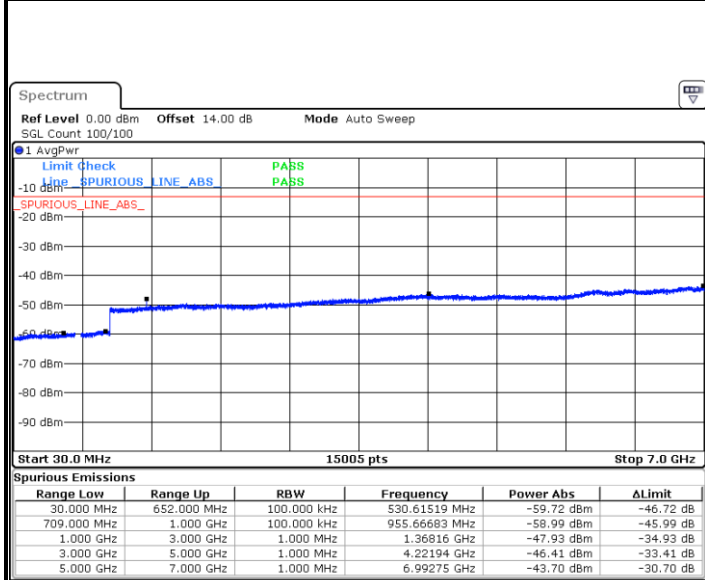

Date: 19.DEC.2020 10:53:51

Lowest Channel / 16QAM

Date: 19.DEC.2020 10:52:55

LTE Band 71 / 10MHz

Middle Channel / QPSK

Middle Channel / 16QAM

Date: 19 DEC.2020 10:54:26

Date: 19 DEC.2020 10:54:55

Highest Channel / QPSK

Highest Channel / 16QAM

Date: 19 DEC.2020 11:01:00

Date: 19 DEC.2020 11:00:42

LTE Band 71 / 15MHz

LTE Band71 / 15MHz

Highest Channel / QPSK

Date: 19.DEC.2020 11:19:42

Highest Channel / 16QAM

Date: 19.DEC.2020 11:19:24

LTE Band 71 / 20MHz

Lowest Channel / QPSK

Date: 19.DEC.2020 11:49:21

Lowest Channel / 16QAM

Date: 19.DEC.2020 11:48:54

LTE Band 71 / 20MHz