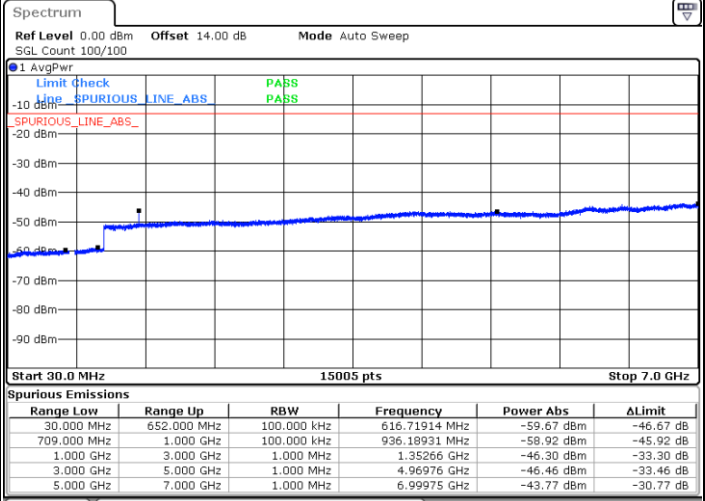

Date: 19.DEC.2020 10:37:55

LTE Band 71 / 5MHz

Highest Channel / QPSK

Date: 19.DEC.2020 10:44:35

Highest Channel / 16QAM

Date: 19.DEC.2020 10:44:18

LTE Band 71 / 10MHz

Lowest Channel / QPSK

Date: 19.DEC.2020 10:53:51

Lowest Channel / 16QAM

Date: 19.DEC.2020 10:52:55

LTE Band 71 / 10MHz

Middle Channel / QPSK

Middle Channel / 16QAM

Date: 19 DEC.2020 10:54:26

Date: 19 DEC.2020 10:54:55

Highest Channel / QPSK

Highest Channel / 16QAM

Date: 19 DEC.2020 11:01:00

Date: 19 DEC.2020 11:00:42

LTE Band 71 / 15MHz

LTE Band71 / 15MHz

Highest Channel / QPSK

Date: 19.DEC.2020 11:19:42

Highest Channel / 16QAM

Date: 19.DEC.2020 11:19:24

LTE Band 71 / 20MHz

Lowest Channel / QPSK

Date: 19.DEC.2020 11:49:21

Lowest Channel / 16QAM

Date: 19.DEC.2020 11:48:54

LTE Band 71 / 20MHz