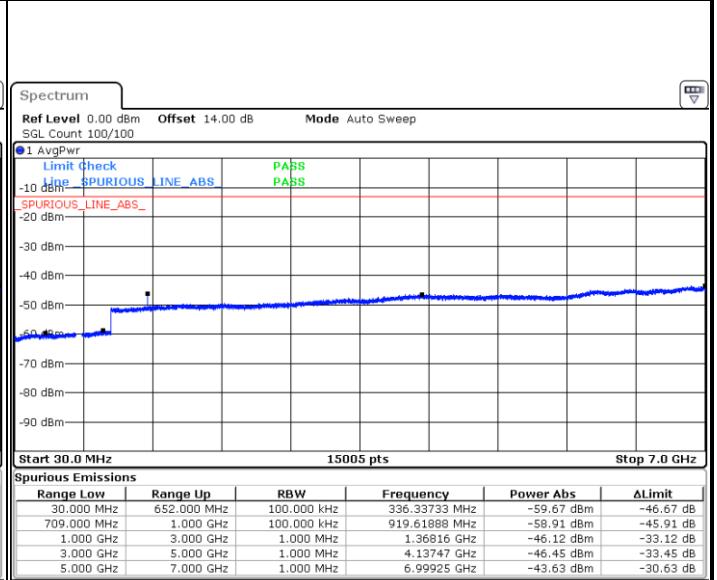

Date: 19.DEC.2020 10:53:51

Lowest Channel / 16QAM

Date: 19.DEC.2020 10:52:55

LTE Band 71 / 10MHz

Middle Channel / QPSK

Middle Channel / 16QAM

Date: 19 DEC.2020 10:54:26

Date: 19 DEC.2020 10:54:55

Highest Channel / QPSK

Highest Channel / 16QAM

Date: 19 DEC.2020 11:01:00

Date: 19 DEC.2020 11:00:42

LTE Band 71 / 15MHz

LTE Band71 / 15MHz

Highest Channel / QPSK

Date: 19.DEC.2020 11:19:42

Highest Channel / 16QAM

Date: 19.DEC.2020 11:19:24

LTE Band 71 / 20MHz

Lowest Channel / QPSK

Date: 19.DEC.2020 11:49:21

Lowest Channel / 16QAM

Date: 19.DEC.2020 11:48:54

LTE Band 71 / 20MHz