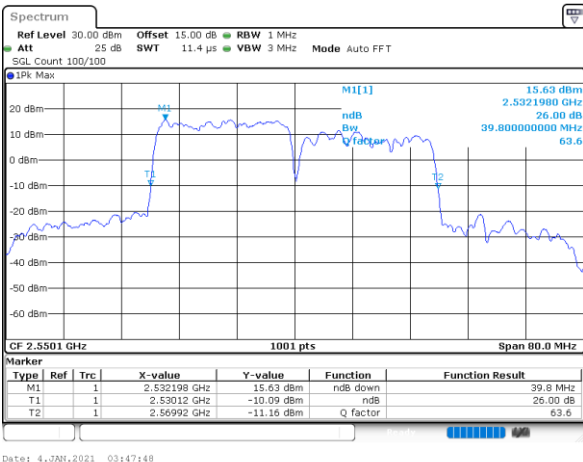

Highest Channel / 15MHz+15MHz

Date: 4.JAN.2021 21:37:48

Highest Channel / 15MHz+20MHz

Date: 4.JAN.2021 20:05:24

LTE Band 7C

QPSK

Lowest Channel / 20MHz+10MHz

Date: 4..JAN.2021 05:27:53

Lowest Channel / 20MHz+15MHz

Date: 4..JAN.2021 04:24:07

Middle Channel / 20MHz+10MHz

Date: 4..JAN.2021 05:52:04

Middle Channel / 20MHz+15MHz

Date: 4..JAN.2021 04:47:34

Highest Channel / 20MHz+10MHz

Date: 4..JAN.2021 18:46:51

Highest Channel / 20MHz+15MHz

Date: 4..JAN.2021 05:07:05

LTE Band 7C

QPSK

Lowest Channel / 20MHz+20MHz

N/A

Date: 4-JAN-2021 03:01:53

Middle Channel / 20MHz+20MHz

N/A

Date: 4-JAN-2021 03:31:29

Highest Channel / 20MHz+20MHz

N/A

Date: 4-JAN-2021 03:47:48

LTE Band 7C

16QAM

Lowest Channel / 10MHz+20MHz