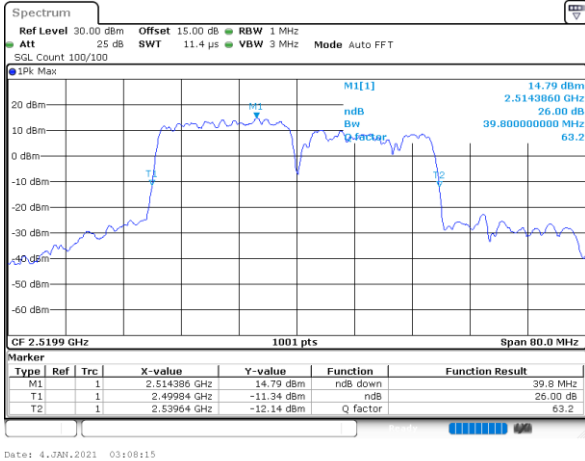

LTE Band 7C

16QAM

Lowest Channel / 20MHz+20MHz

N/A

Date: 4-JAN-2021 03:08:15