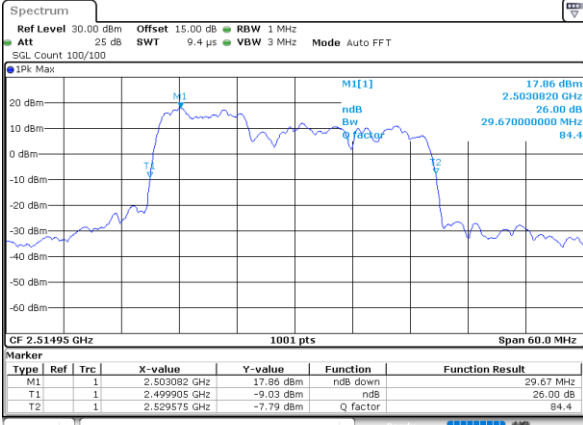

Date: 4-JAN-2021 05:53:28

Middle Channel / 20MHz+15MHz

Date: 4-JAN-2021 04:49:38

Highest Channel / 20MHz+10MHz

Date: 4-JAN-2021 18:50:08

Highest Channel / 20MHz+15MHz

Date: 4-JAN-2021 05:09:45

LTE Band 7C

N/A

Date: 4-JAN-2021 03:15:11

LTE Band 7C

64QAM

Lowest Channel / 10MHz+20MHz

Date: 4-JAN-2021 22:21:33

Lowest Channel / 15MHz+10MHz

Date: 5-JAN-2021 00:44:54

Middle Channel / 10MHz+20MHz

Date: 4-JAN-2021 23:21:36

Middle Channel / 15MHz+10MHz

Date: 5-JAN-2021 01:09:41

Highest Channel / 10MHz+20MHz

Date: 5-JAN-2021 00:13:38

Highest Channel / 15MHz+10MHz

Date: 5-JAN-2021 01:26:49