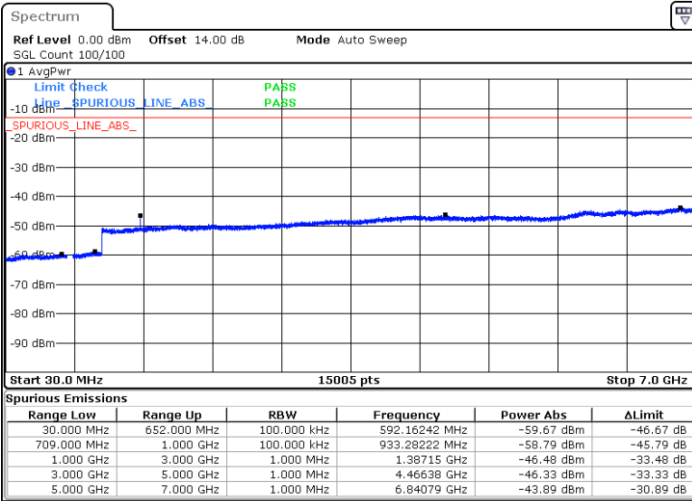

LTE Band 71 / 5MHz

Lowest Channel / 64QAM

Middle Channel / 64QAM

Date: 19.DEC.2020 10:31:34

Date: 19.DEC.2020 10:38:15

Highest Channel / 64QAM

Date: 19.DEC.2020 10:43:59

LTE Band 71 / 10MHz

Lowest Channel / 64QAM

Middle Channel / 64QAM

Date: 19.DEC.2020 10:52:05

Date: 19.DEC.2020 10:55:15

Highest Channel / 64QAM

Date: 19.DEC.2020 11:00:20

LTE Band 71 / 15MHz

Lowest Channel / 64QAM