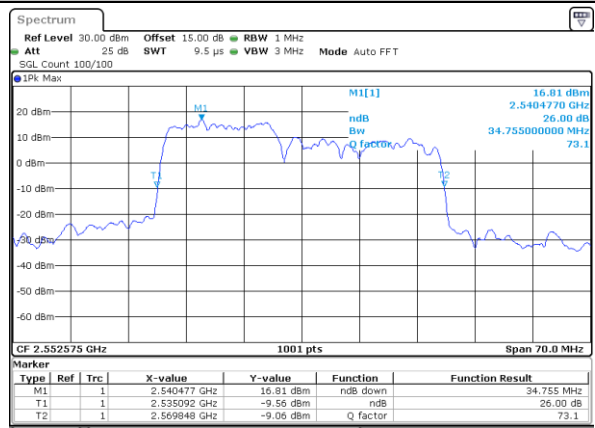

LTE Band 7C

64QAM

Lowest Channel / 15MHz+15MHz

Date: 4-JAN-2021 20:40:50

Lowest Channel / 15MHz+20MHz

Date: 4-JAN-2021 19:30:10

Middle Channel / 15MHz+15MHz

Date: 4-JAN-2021 21:06:07

Middle Channel / 15MHz+20MHz

Date: 4-JAN-2021 19:53:39

Highest Channel / 15MHz+15MHz

Date: 4-JAN-2021 21:46:10

Highest Channel / 15MHz+20MHz

Date: 4-JAN-2021 20:17:15

LTE Band 7C

64QAM

Lowest Channel / 20MHz+10MHz

Date: 4..JAN.2021 05:32:16

Lowest Channel / 20MHz+15MHz

Date: 4..JAN.2021 04:29:09

Middle Channel / 20MHz+10MHz

Date: 4..JAN.2021 05:54:45

Middle Channel / 20MHz+15MHz

Date: 4..JAN.2021 04:51:43

Highest Channel / 20MHz+10MHz

Date: 4..JAN.2021 18:55:50

Highest Channel / 20MHz+15MHz

Date: 4..JAN.2021 05:11:52

LTE Band 7C

64QAM

Lowest Channel / 20MHz+20MHz

N/A