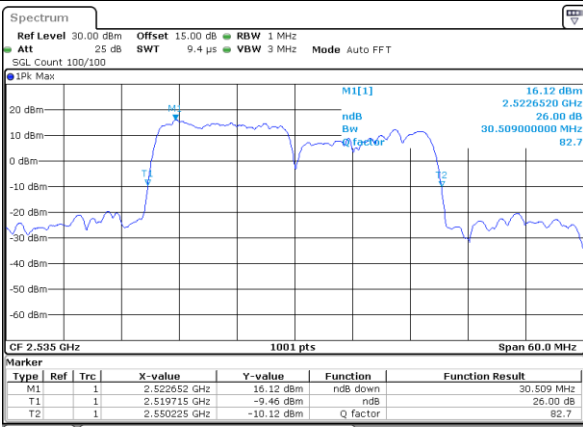

Middle Channel / 10MHz+20MHz

Date: 4-JAN-2021 23:21:36

Middle Channel / 15MHz+10MHz

Date: 5-JAN-2021 01:09:41

Highest Channel / 10MHz+20MHz

Date: 5-JAN-2021 00:13:38

Highest Channel / 15MHz+10MHz

Date: 5-JAN-2021 01:26:49

LTE Band 7C

64QAM

Lowest Channel / 15MHz+15MHz

Date: 4-JAN-2021 20:40:50

Lowest Channel / 15MHz+20MHz

Date: 4-JAN-2021 19:30:10

Middle Channel / 15MHz+15MHz

Date: 4-JAN-2021 21:06:07

Middle Channel / 15MHz+20MHz

Date: 4-JAN-2021 19:53:39

Highest Channel / 15MHz+15MHz

Date: 4-JAN-2021 21:46:10

Highest Channel / 15MHz+20MHz

Date: 4-JAN-2021 20:17:15

LTE Band 7C

64QAM