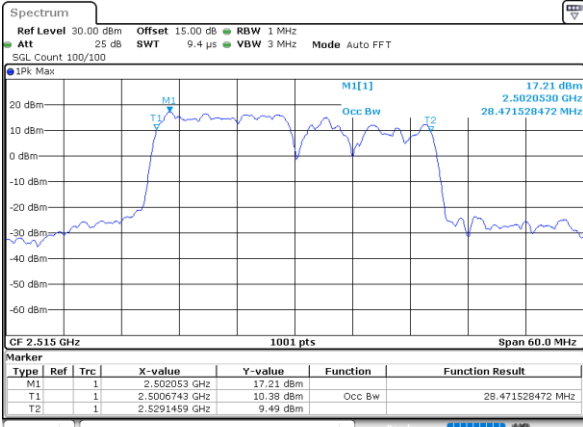

LTE Band 7C

QPSK

Lowest Channel / 10MHz+20MHz

Date: 4, JAN, 2021 22:07:59

Lowest Channel / 15MHz+10MHz

Date: 5, JAN, 2021 00:38:01

Middle Channel / 10MHz+20MHz

Date: 4, JAN, 2021 23:12:00

Middle Channel / 15MHz+10MHz

Date: 5, JAN, 2021 01:02:57

Highest Channel / 10MHz+20MHz

Date: 4, JAN, 2021 23:35:04

Highest Channel / 15MHz+10MHz

Date: 5, JAN, 2021 01:20:15

LTE Band 7C

QPSK

Lowest Channel / 15MHz+15MHz

Date: 4.JAN.2021 20:36:06

Lowest Channel / 15MHz+20MHz

Date: 4.JAN.2021 19:25:18

Middle Channel / 15MHz+15MHz

Date: 4.JAN.2021 21:00:02

Middle Channel / 15MHz+20MHz

Date: 4.JAN.2021 19:48:56

Highest Channel / 15MHz+15MHz

Date: 4.JAN.2021 21:37:41

Highest Channel / 15MHz+20MHz

Date: 4.JAN.2021 20:05:14

LTE Band 7C

QPSK

Lowest Channel / 20MHz+10MHz

Date: 4-JAN-2021 05:27:40