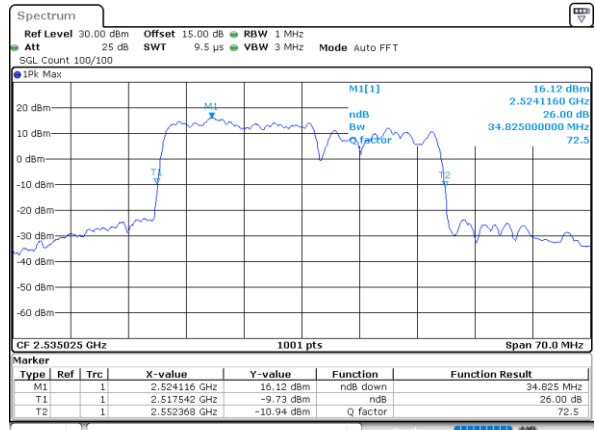

Date: 4.JAN.2021 20:08:00

LTE Band 7C

16QAM

Lowest Channel / 20MHz+10MHz

Date: 4-JAN-2021 05:29:52

Lowest Channel / 20MHz+15MHz

Date: 4-JAN-2021 04:26:37

Middle Channel / 20MHz+10MHz

Date: 4-JAN-2021 05:53:28

Middle Channel / 20MHz+15MHz

Date: 4-JAN-2021 04:49:38

Highest Channel / 20MHz+10MHz

Date: 4-JAN-2021 18:50:08

Highest Channel / 20MHz+15MHz

Date: 4-JAN-2021 05:09:45

LTE Band 7C