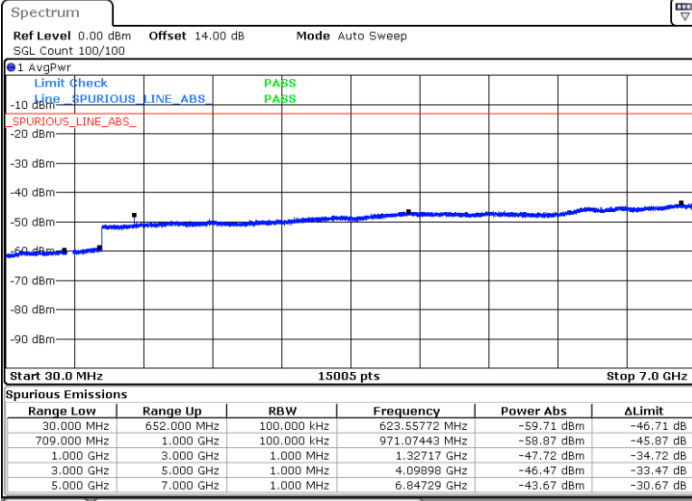

LTE Band 71 / 5MHz

Lowest Channel / QPSK

Lowest Channel / 16QAM

Date: 19.DEC.2020 10:35:19

Date: 19.DEC.2020 10:34:13

Middle Channel / QPSK

Middle Channel / 16QAM

Date: 19.DEC.2020 10:37:20

Date: 19.DEC.2020 10:37:55

LTE Band 71 / 5MHz

Highest Channel / QPSK

Date: 19.DEC.2020 10:44:35

Highest Channel / 16QAM

Date: 19.DEC.2020 10:44:18

LTE Band 71 / 10MHz

Lowest Channel / QPSK