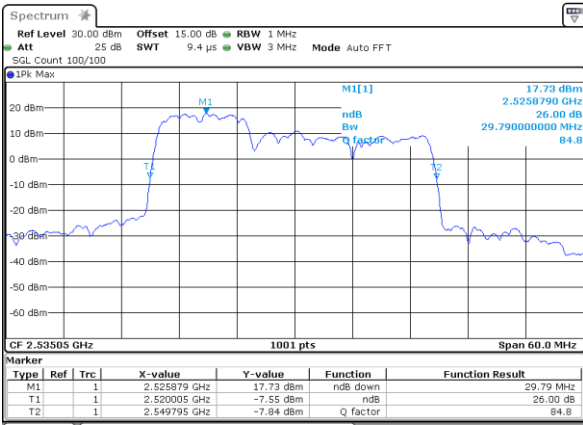

Date: 4-JAN-2021 05:53:28

Middle Channel / 20MHz+15MHz

Date: 4-JAN-2021 04:49:38

Highest Channel / 20MHz+10MHz

Date: 4-JAN-2021 18:50:08

Highest Channel / 20MHz+15MHz

Date: 4-JAN-2021 05:09:45

LTE Band 7C

N/A

Date: 4-JAN-2021 03:15:11

LTE Band 7C

64QAM

Lowest Channel / 10MHz+20MHz

Date: 4-JAN-2021 22:21:33

Lowest Channel / 15MHz+10MHz

Date: 5-JAN-2021 00:44:54

Middle Channel / 10MHz+20MHz

Date: 4-JAN-2021 23:21:36

Middle Channel / 15MHz+10MHz

Date: 5-JAN-2021 01:09:41

Highest Channel / 10MHz+20MHz

Date: 5-JAN-2021 00:13:38

Highest Channel / 15MHz+10MHz

Date: 5-JAN-2021 01:26:49