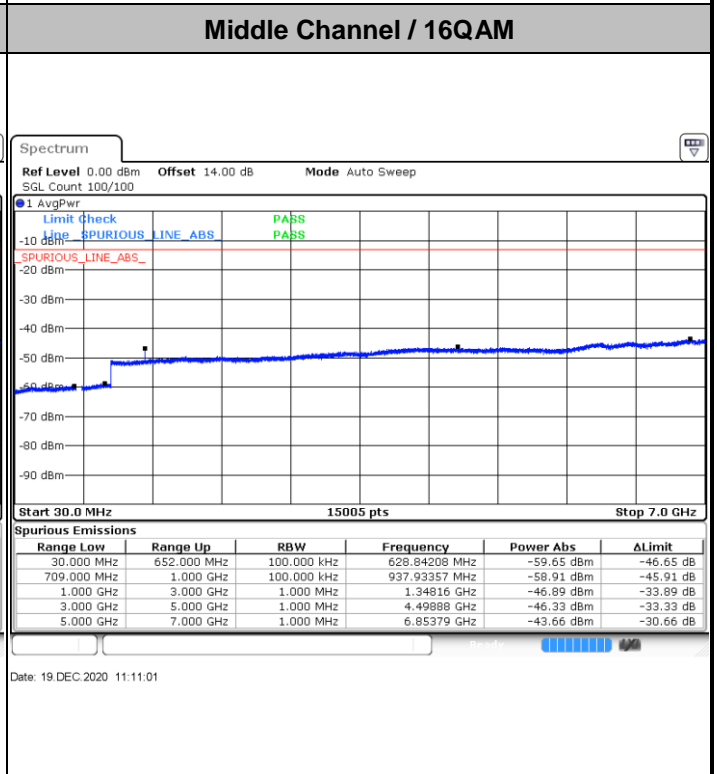

Date: 19.DEC.2020 10:37:55

LTE Band 71 / 5MHz

Highest Channel / QPSK

Date: 19.DEC.2020 10:44:35

Highest Channel / 16QAM

Date: 19.DEC.2020 10:44:18

LTE Band 71 / 10MHz

Lowest Channel / QPSK

Date: 19.DEC.2020 10:53:51

Lowest Channel / 16QAM

Date: 19.DEC.2020 10:52:55

LTE Band 71 / 10MHz

Middle Channel / QPSK

Middle Channel / 16QAM

Date: 19 DEC.2020 10:54:26

Date: 19 DEC.2020 10:54:55

Highest Channel / QPSK

Highest Channel / 16QAM

Date: 19 DEC.2020 11:01:00

Date: 19 DEC.2020 11:00:42

LTE Band 71 / 15MHz

LTE Band71 / 15MHz

Highest Channel / QPSK

Date: 19.DEC.2020 11:19:42

Highest Channel / 16QAM

Date: 19.DEC.2020 11:19:24

LTE Band 71 / 20MHz

Lowest Channel / QPSK

Date: 19.DEC.2020 11:49:21

Lowest Channel / 16QAM

Date: 19.DEC.2020 11:48:54

LTE Band 71 / 20MHz