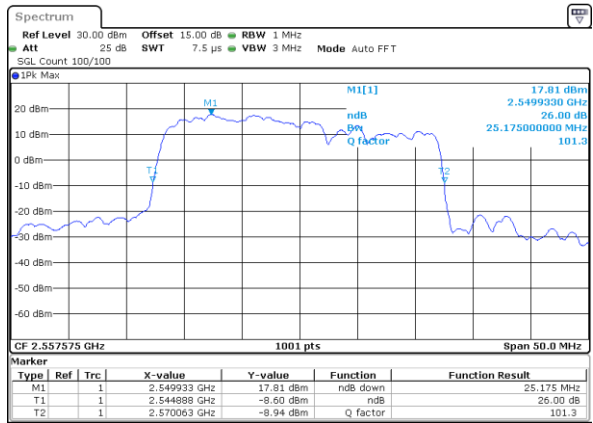

LTE Band 7C

QPSK

Lowest Channel / 10MHz+20MHz

Date: 4.JAN.2021 22:08:06

Lowest Channel / 15MHz+10MHz

Date: 5.JAN.2021 00:38:09

Middle Channel / 10MHz+20MHz

Date: 4.JAN.2021 23:12:08

Middle Channel / 15MHz+10MHz

Date: 5.JAN.2021 01:03:53

Highest Channel / 10MHz+20MHz

Date: 4.JAN.2021 23:35:12

Highest Channel / 15MHz+10MHz

Date: 5.JAN.2021 01:20:22

LTE Band 7C

QPSK

Lowest Channel / 15MHz+15MHz

Date: 4.JAN.2021 20:36:13

Lowest Channel / 15MHz+20MHz

Date: 4.JAN.2021 19:25:24

Middle Channel / 15MHz+15MHz

Date: 4.JAN.2021 21:00:18

Middle Channel / 15MHz+20MHz

Date: 4.JAN.2021 19:49:03

Highest Channel / 15MHz+15MHz

Date: 4.JAN.2021 21:37:48

Highest Channel / 15MHz+20MHz

Date: 4.JAN.2021 20:05:24

LTE Band 7C

QPSK

Lowest Channel / 20MHz+10MHz

Date: 4..JAN.2021 05:27:53