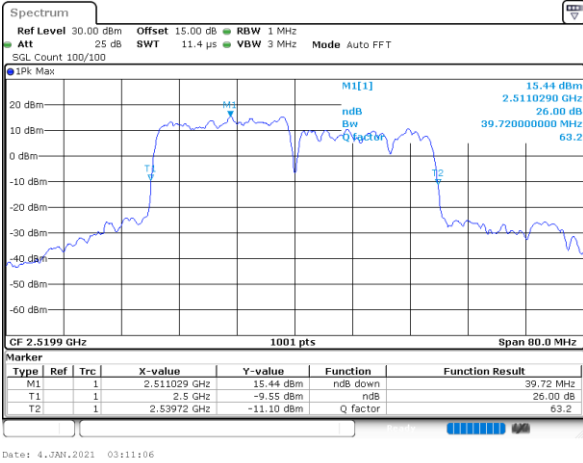

Lowest Channel / 20MHz+10MHz

Date: 4..JAN.2021 05:32:16

Lowest Channel / 20MHz+15MHz

Date: 4..JAN.2021 04:29:09

Middle Channel / 20MHz+10MHz

Date: 4..JAN.2021 05:54:45

Middle Channel / 20MHz+15MHz

Date: 4..JAN.2021 04:51:43

Highest Channel / 20MHz+10MHz

Date: 4..JAN.2021 18:55:50

Highest Channel / 20MHz+15MHz

Date: 4..JAN.2021 05:11:52

LTE Band 7C

64QAM

Lowest Channel / 20MHz+20MHz

N/A

Date: 4-JAN-2021 03:11:06

Middle Channel / 20MHz+20MHz

N/A

Date: 4-JAN-2021 03:15:21

Highest Channel / 20MHz+20MHz

N/A

Date: 4-JAN-2021 03:15:50

Occupied Bandwidth

Mode	LTE Band 7C : 99%OBW(MHz)			
QPSK				
BW	10MHz+20MHz	15MHz+10MHz	15MHz+15MHz	15MHz+20MHz
Lowest CH	27.57	23.43	28.47	32.45
Middle CH	28.11	23.18	28.35	32.80
Highest CH	27.69	23.33	28.29	32.59
BW	20MHz+10MHz	20MHz+15MHz	20MHz+20MHz	N/A
Lowest CH	27.99	32.66	37.08	-
Middle CH	27.87	32.73	37.64	-
Highest CH	27.87	33.01	37.80	-