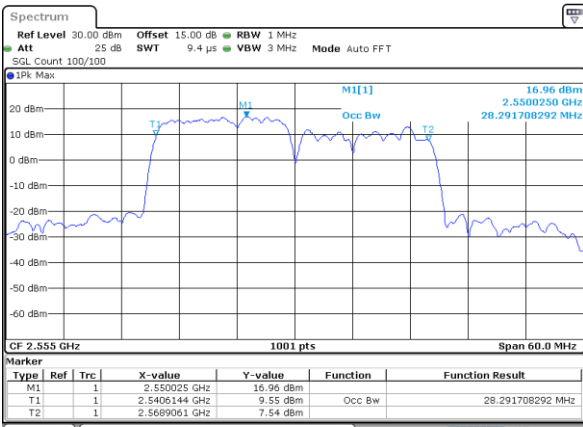

LTE Band 7C

QPSK

Lowest Channel / 10MHz+20MHz

Date: 4, JAN, 2021 22:07:59

Lowest Channel / 15MHz+10MHz

Date: 5, JAN, 2021 00:38:01

Middle Channel / 10MHz+20MHz

Date: 4, JAN, 2021 23:12:00

Middle Channel / 15MHz+10MHz

Date: 5, JAN, 2021 01:02:57

Highest Channel / 10MHz+20MHz

Date: 4, JAN, 2021 23:35:04

Highest Channel / 15MHz+10MHz

Date: 5, JAN, 2021 01:20:15

LTE Band 7C

QPSK

Lowest Channel / 15MHz+15MHz

Date: 4.JAN.2021 20:36:06

Lowest Channel / 15MHz+20MHz

Date: 4.JAN.2021 19:25:18

Middle Channel / 15MHz+15MHz

Date: 4.JAN.2021 21:00:02

Middle Channel / 15MHz+20MHz

Date: 4.JAN.2021 19:48:56

Highest Channel / 15MHz+15MHz

Date: 4.JAN.2021 21:37:41

Highest Channel / 15MHz+20MHz

Date: 4.JAN.2021 20:05:14

LTE Band 7C

QPSK

Lowest Channel / 20MHz+10MHz

Date: 4-JAN-2021 05:27:40