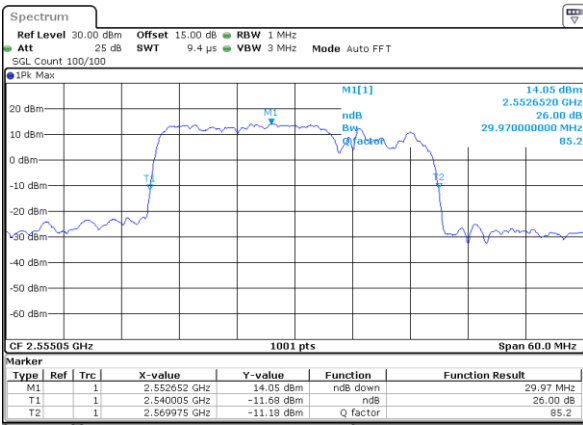

Middle Channel / 15MHz+20MHz

Date: 4-JAN-2021 19:53:39

Highest Channel / 15MHz+15MHz

Date: 4-JAN-2021 21:46:10

Highest Channel / 15MHz+20MHz

Date: 4-JAN-2021 20:17:15

LTE Band 7C

64QAM

Lowest Channel / 20MHz+10MHz

Date: 4..JAN.2021 05:32:16

Lowest Channel / 20MHz+15MHz

Date: 4..JAN.2021 04:29:09

Middle Channel / 20MHz+10MHz

Date: 4..JAN.2021 05:54:45

Middle Channel / 20MHz+15MHz

Date: 4..JAN.2021 04:51:43

Highest Channel / 20MHz+10MHz

Date: 4..JAN.2021 18:55:50

Highest Channel / 20MHz+15MHz

Date: 4..JAN.2021 05:11:52

LTE Band 7C

64QAM

Lowest Channel / 20MHz+20MHz

N/A