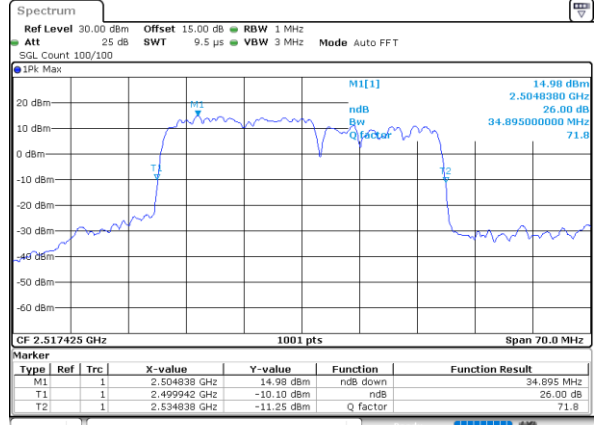

LTE Band 7C

64QAM

Lowest Channel / 15MHz+15MHz

Date: 4-JAN-2021 20:40:50

Lowest Channel / 15MHz+20MHz

Date: 4-JAN-2021 19:30:10

Middle Channel / 15MHz+15MHz

Date: 4-JAN-2021 21:06:07

Middle Channel / 15MHz+20MHz

Date: 4-JAN-2021 19:53:39

Highest Channel / 15MHz+15MHz

Date: 4-JAN-2021 21:46:10

Highest Channel / 15MHz+20MHz

Date: 4-JAN-2021 20:17:15

LTE Band 7C

64QAM

Lowest Channel / 20MHz+10MHz

Date: 4..JAN.2021 05:32:16

Lowest Channel / 20MHz+15MHz

Date: 4..JAN.2021 04:29:09

Middle Channel / 20MHz+10MHz

Date: 4..JAN.2021 05:54:45

Middle Channel / 20MHz+15MHz

Date: 4..JAN.2021 04:51:43

Highest Channel / 20MHz+10MHz

Date: 4..JAN.2021 18:55:50

Highest Channel / 20MHz+15MHz

Date: 4..JAN.2021 05:11:52

LTE Band 7C

64QAM

Lowest Channel / 20MHz+20MHz

N/A