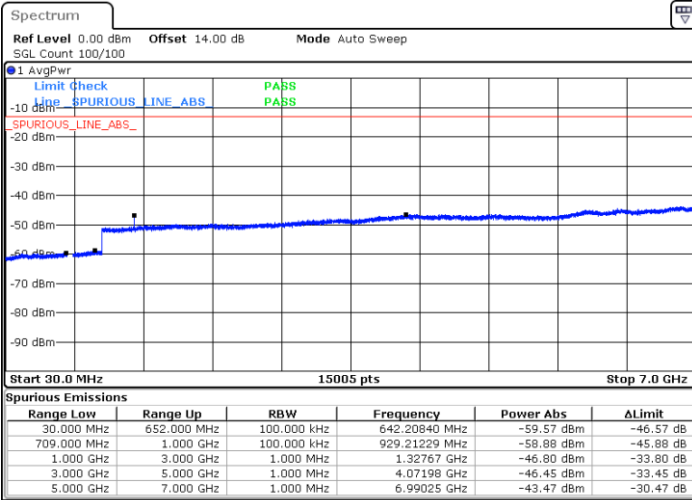

LTE Band 71 / 5MHz

Lowest Channel / 64QAM

Middle Channel / 64QAM

Date: 19.DEC.2020 10:31:34

Date: 19.DEC.2020 10:38:15

Highest Channel / 64QAM

Date: 19.DEC.2020 10:43:59

LTE Band 71 / 10MHz

Lowest Channel / 64QAM

Middle Channel / 64QAM

Date: 19.DEC.2020 10:52:05

Date: 19.DEC.2020 10:55:15

Highest Channel / 64QAM

Date: 19.DEC.2020 11:00:20

LTE Band 71 / 15MHz

Lowest Channel / 64QAM

Middle Channel / 64QAM

Date: 19.DEC.2020 11:07:50

Date: 19.DEC.2020 11:11:21

Highest Channel / 64QAM

Date: 19.DEC.2020 11:19:05

LTE Band 71 / 20MHz

Lowest Channel / 64QAM

Date: 19.DEC.2020 11:48:36