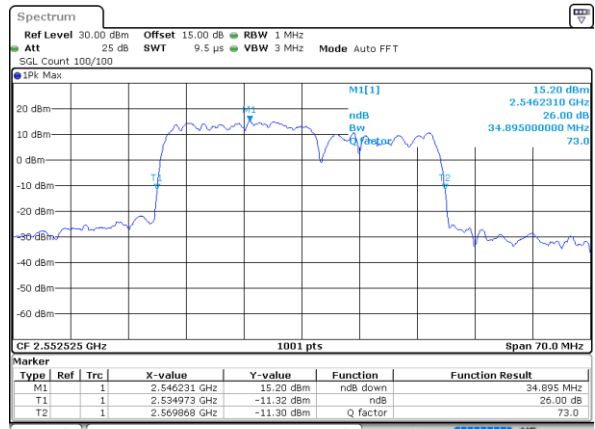

Date: 4.JAN.2021 20:08:00

LTE Band 7C

16QAM

Lowest Channel / 20MHz+10MHz

Date: 4-JAN-2021 05:29:52

Lowest Channel / 20MHz+15MHz

Date: 4-JAN-2021 04:26:37

Middle Channel / 20MHz+10MHz

Date: 4-JAN-2021 05:53:28

Middle Channel / 20MHz+15MHz

Date: 4-JAN-2021 04:49:38

Highest Channel / 20MHz+10MHz

Date: 4-JAN-2021 18:50:08

Highest Channel / 20MHz+15MHz

Date: 4-JAN-2021 05:09:45

LTE Band 7C