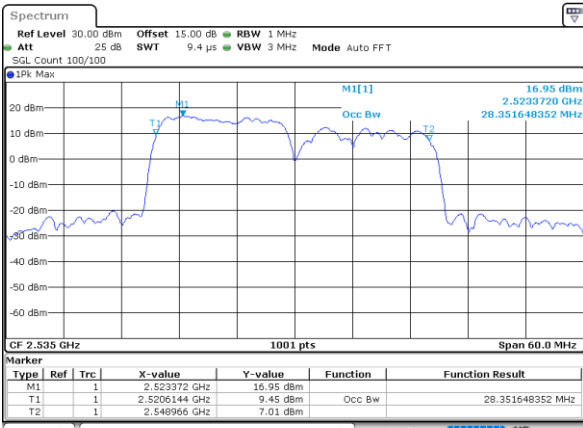

LTE Band 7C

QPSK

Lowest Channel / 10MHz+20MHz

Date: 4, JAN, 2021 22:07:59

Lowest Channel / 15MHz+10MHz

Date: 5, JAN, 2021 00:38:01

Middle Channel / 10MHz+20MHz

Date: 4, JAN, 2021 23:12:00

Middle Channel / 15MHz+10MHz

Date: 5, JAN, 2021 01:02:57

Highest Channel / 10MHz+20MHz

Date: 4, JAN, 2021 23:35:04

Highest Channel / 15MHz+10MHz

Date: 5, JAN, 2021 01:20:15

LTE Band 7C

QPSK

Lowest Channel / 15MHz+15MHz

Date: 4.JAN.2021 20:36:06

Lowest Channel / 15MHz+20MHz

Date: 4.JAN.2021 19:25:18

Middle Channel / 15MHz+15MHz

Date: 4.JAN.2021 21:00:02

Middle Channel / 15MHz+20MHz

Date: 4.JAN.2021 19:48:56

Highest Channel / 15MHz+15MHz

Date: 4.JAN.2021 21:37:41

Highest Channel / 15MHz+20MHz

Date: 4.JAN.2021 20:05:14

LTE Band 7C

QPSK

Lowest Channel / 20MHz+10MHz

Date: 4-JAN-2021 05:27:40