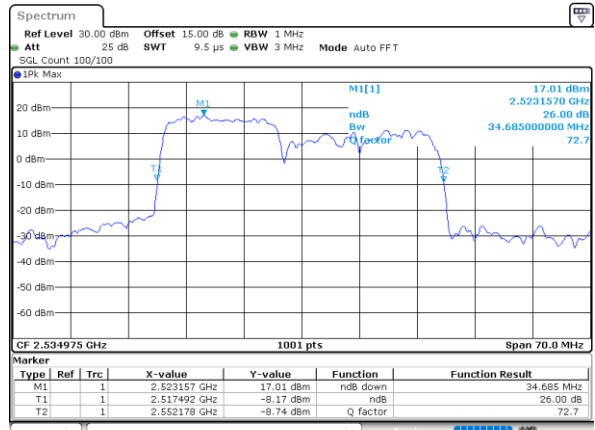

Middle Channel / 15MHz+10MHz

Date: 5.JAN.2021 01:03:53

Highest Channel / 10MHz+20MHz

Date: 4.JAN.2021 23:35:12

Highest Channel / 15MHz+10MHz

Date: 5.JAN.2021 01:20:22

LTE Band 7C

QPSK

Lowest Channel / 15MHz+15MHz

Date: 4.JAN.2021 20:36:13

Lowest Channel / 15MHz+20MHz

Date: 4.JAN.2021 19:25:24

Middle Channel / 15MHz+15MHz

Date: 4.JAN.2021 21:00:18

Middle Channel / 15MHz+20MHz

Date: 4.JAN.2021 19:49:03

Highest Channel / 15MHz+15MHz

Date: 4.JAN.2021 21:37:48

Highest Channel / 15MHz+20MHz

Date: 4.JAN.2021 20:05:24

LTE Band 7C

QPSK

Lowest Channel / 20MHz+10MHz

Date: 4..JAN.2021 05:27:53