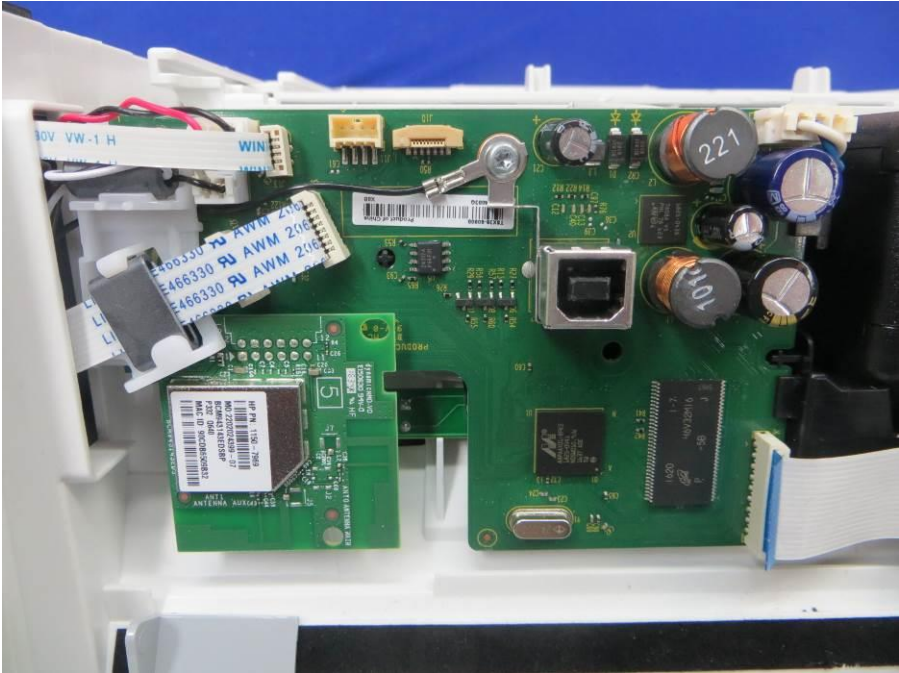

FCC ID: B94SNPRH1701
IC: 466S-SNPRH1701

Internal Picture

Bluetooth Antenna

Crystal oscillator

Crystal oscillator

FCC ID: B94SNPRH1701
IC: 466S-SNPRH1701

FCC ID: B94SNPRH1701
IC: 466S-SNPRH1701

Chicony adaptor

AcBel adaptor

FCC ID: B94SNPRH1701
IC: 466S-SNPRH1701