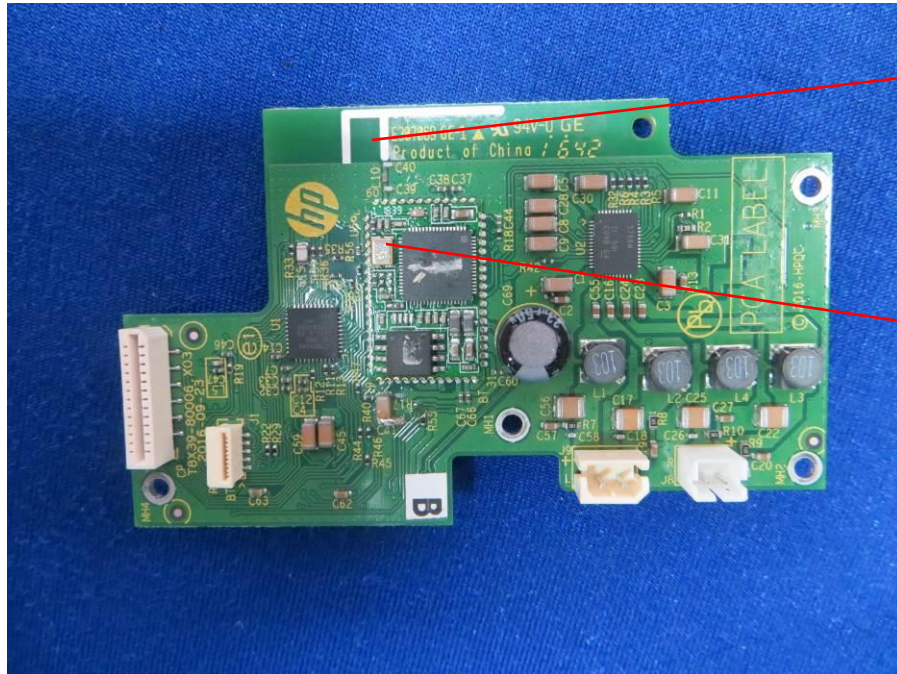

FCC ID: B94SNPRH1701
IC: 466S-SNPRH1701

Internal Picture

Bluetooth Antenna

Crystal oscillator

Crystal oscillator

FCC ID: B94SNPRH1701
IC: 466S-SNPRH1701

FCC ID: B94SNPRH1701
IC: 466S-SNPRH1701

Chicony adaptor

AcBel adaptor

FCC ID: B94SNPRH1701
IC: 466S-SNPRH1701