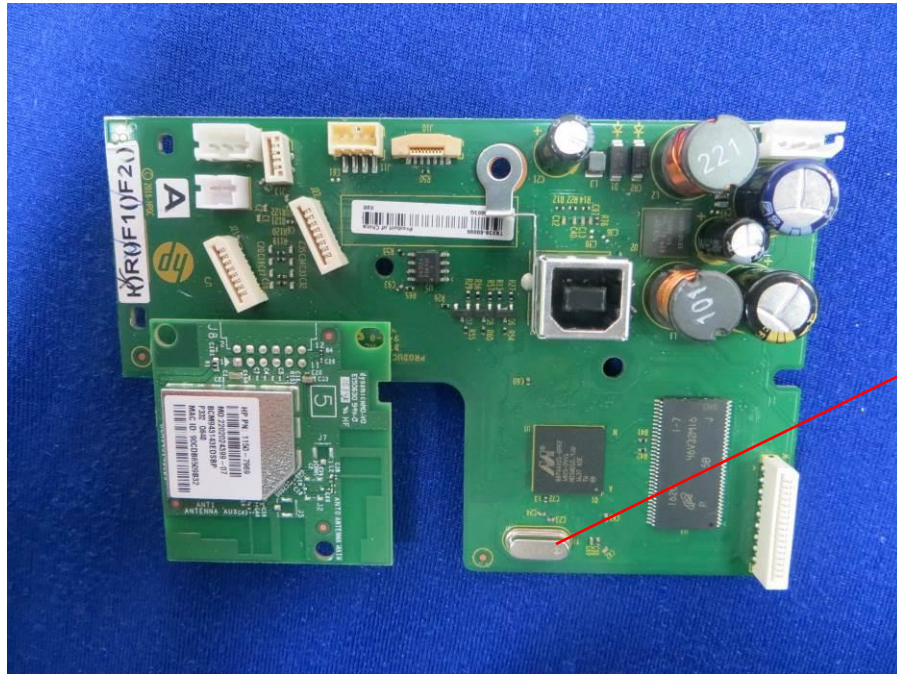

FCC ID: B94SNPRH1701
IC: 466S-SNPRH1701

Internal Picture

Bluetooth Antenna

Crystal oscillator

Crystal oscillator

FCC ID: B94SNPRH1701
IC: 466S-SNPRH1701

FCC ID: B94SNPRH1701
IC: 466S-SNPRH1701

Chicony adaptor

AcBel adaptor

FCC ID: B94SNPRH1701
IC: 466S-SNPRH1701