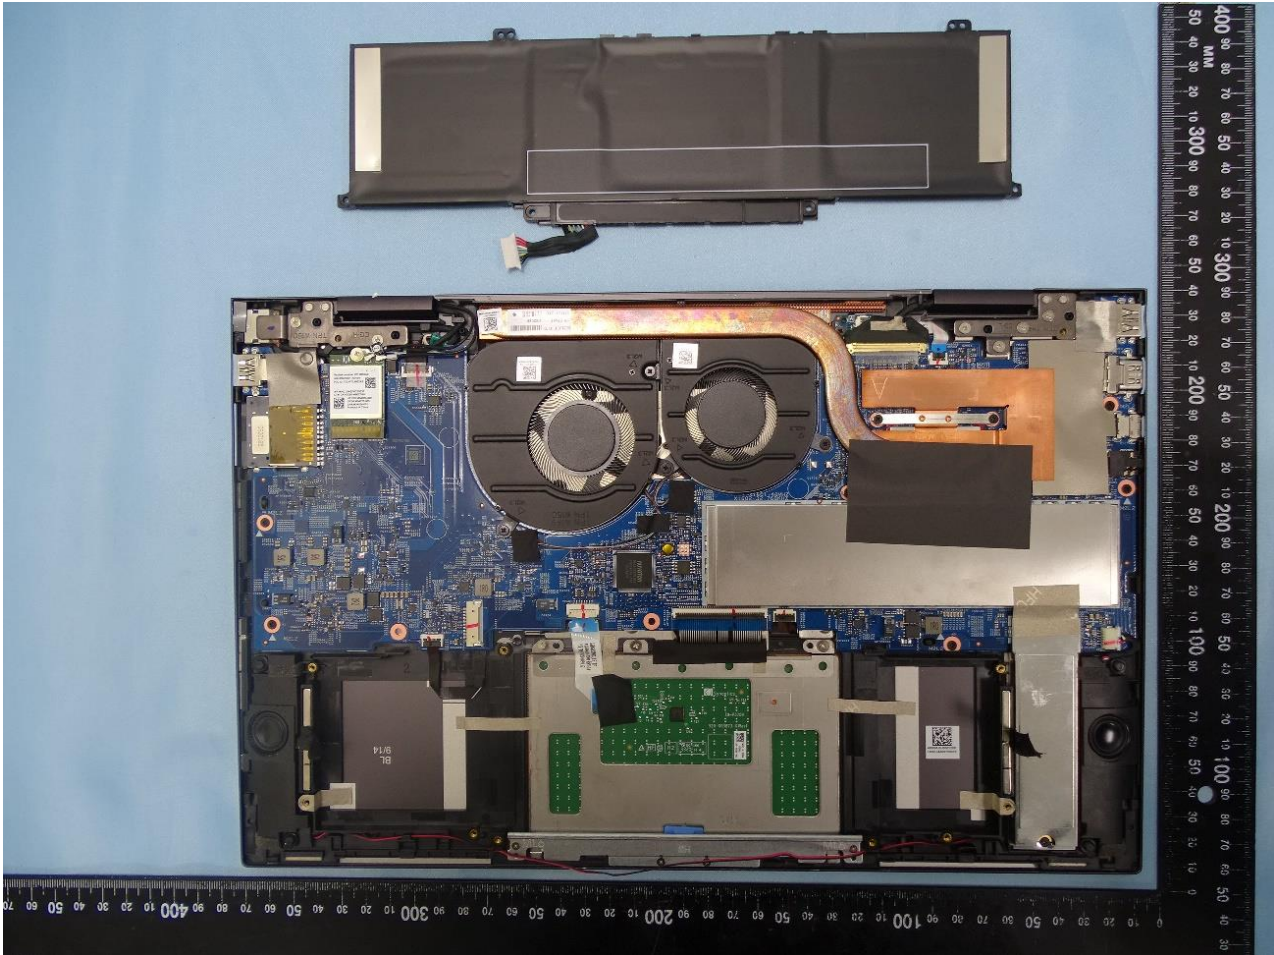

4. Internal Photograph of the Host

Host: Notebook PC (Brand Name: HP / Model Name: TPN-W150)

Host: Notebook PC (Brand Name: HP / Model Name: TPN-W150)

WNC

Host: Notebook PC (Brand Name: HP / Model Name: TPN-W150)

Host: Notebook PC (Brand Name: HP / Model Name: TPN-W150)

Host: Notebook PC (Brand Name: HP / Model Name: TPN-W150)

Host: Notebook PC (Brand Name: HP / Model Name: TPN-W150)

WLAN Main and Bluetooth Antenna for High-Tek