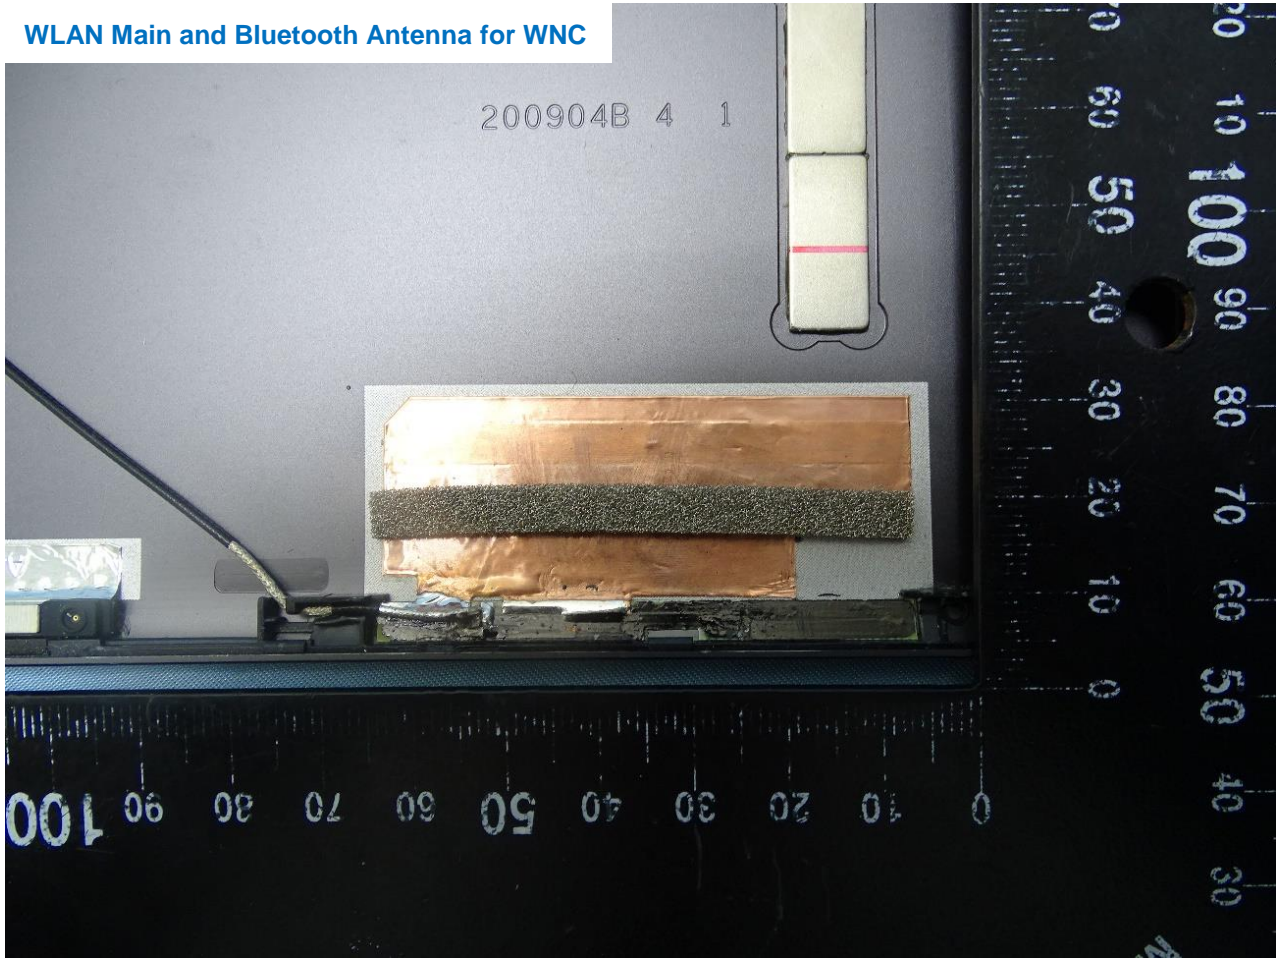

Host: Notebook PC (Brand Name: HP / Model Name: TPN-W150)

WLAN Main and Bluetooth Antenna for WNC