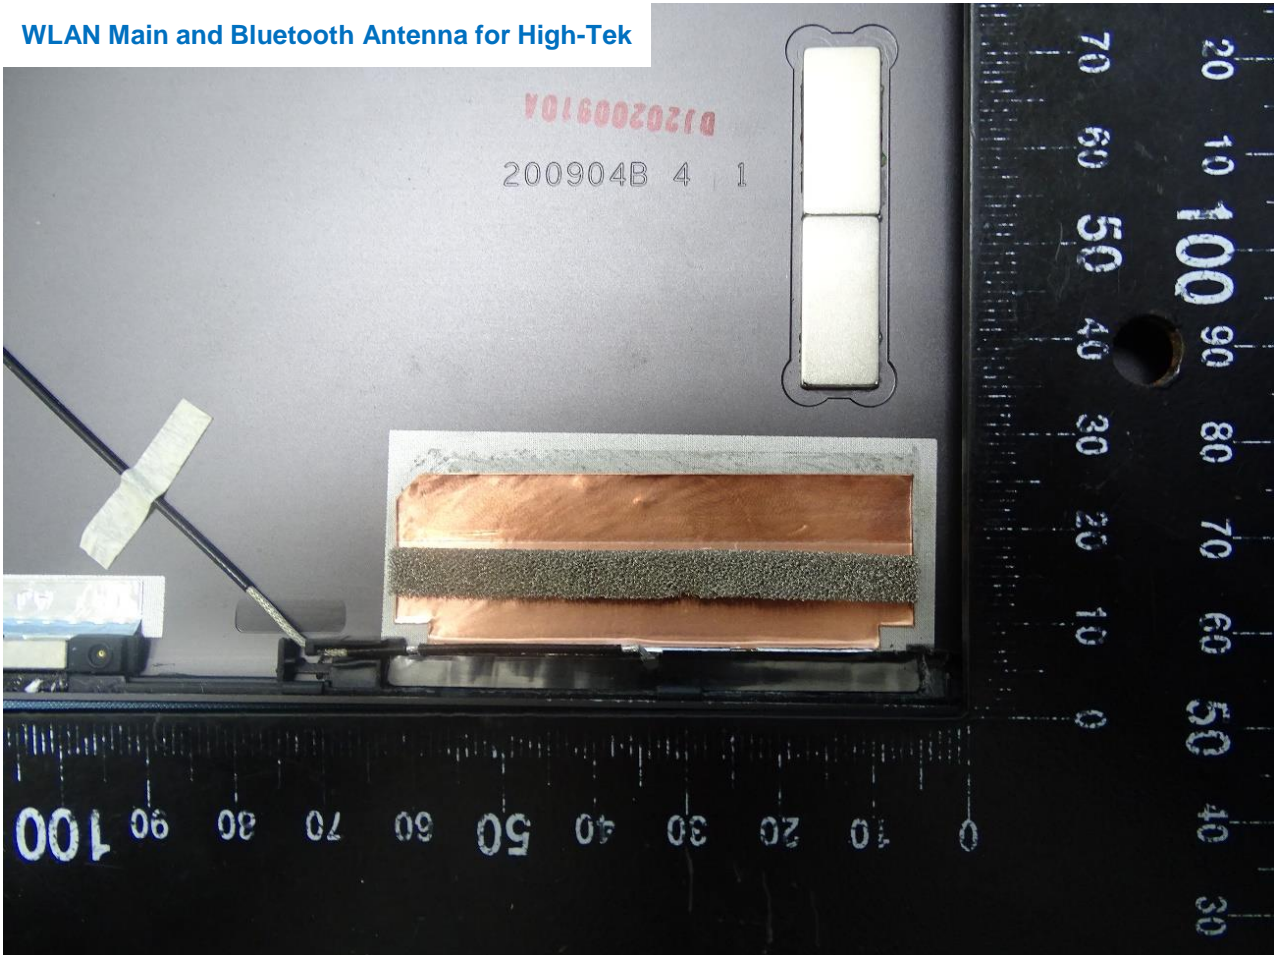

Host: Notebook PC (Brand Name: HP / Model Name: TPN-W150)

Host: Notebook PC (Brand Name: HP / Model Name: TPN-W150)

Host: Notebook PC (Brand Name: HP / Model Name: TPN-W150)

WLAN Main and Bluetooth Antenna for High-Tek