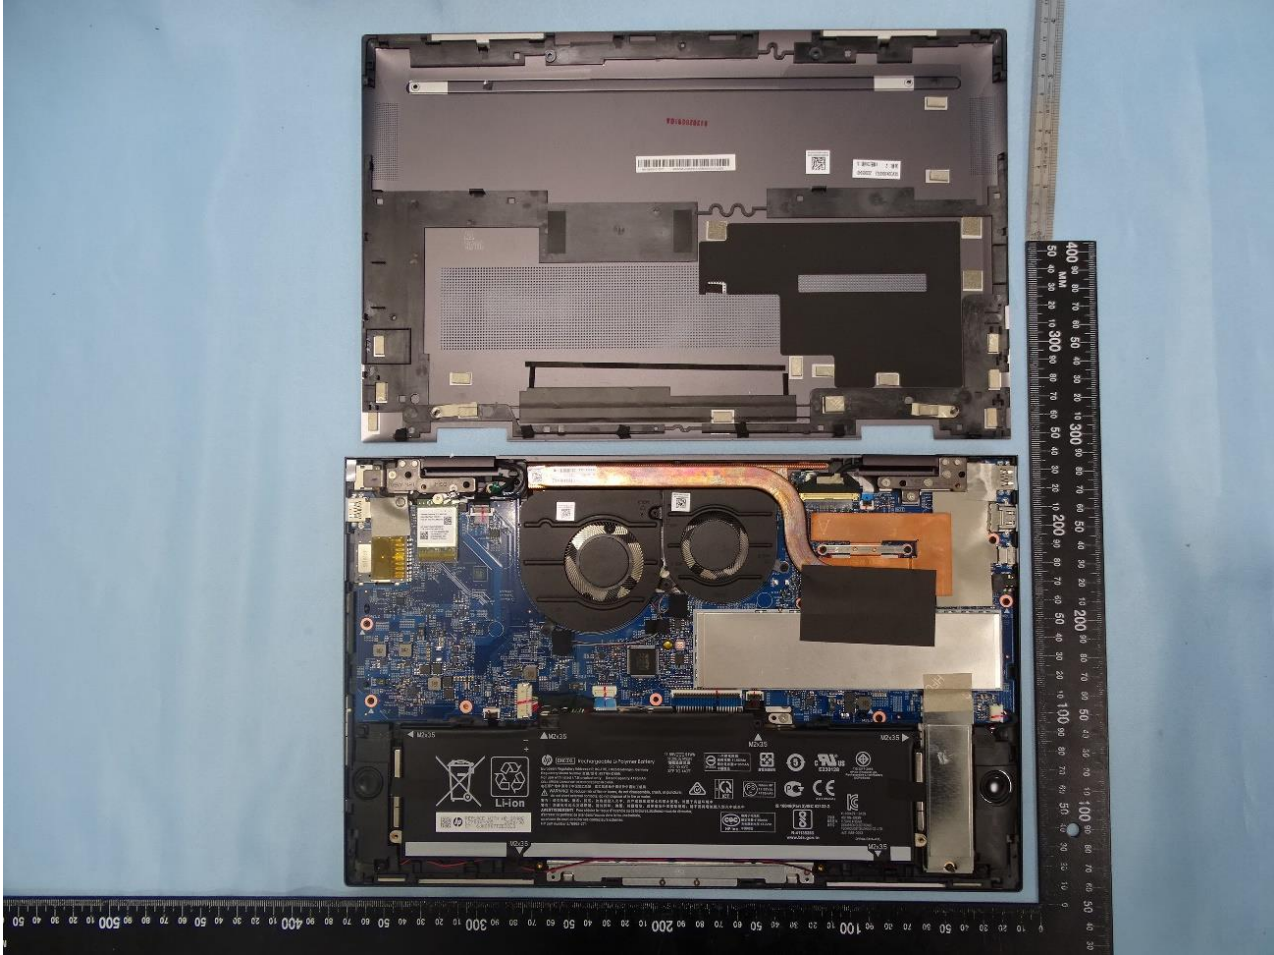

4. Internal Photograph of the Host

Host: Notebook PC (Brand Name: HP / Model Name: TPN-W150)

Host: Notebook PC (Brand Name: HP / Model Name: TPN-W150)

WNC

Host: Notebook PC (Brand Name: HP / Model Name: TPN-W150)

Host: Notebook PC (Brand Name: HP / Model Name: TPN-W150)

Host: Notebook PC (Brand Name: HP / Model Name: TPN-W150)

Host: Notebook PC (Brand Name: HP / Model Name: TPN-W150)

WLAN Main and Bluetooth Antenna for High-Tek