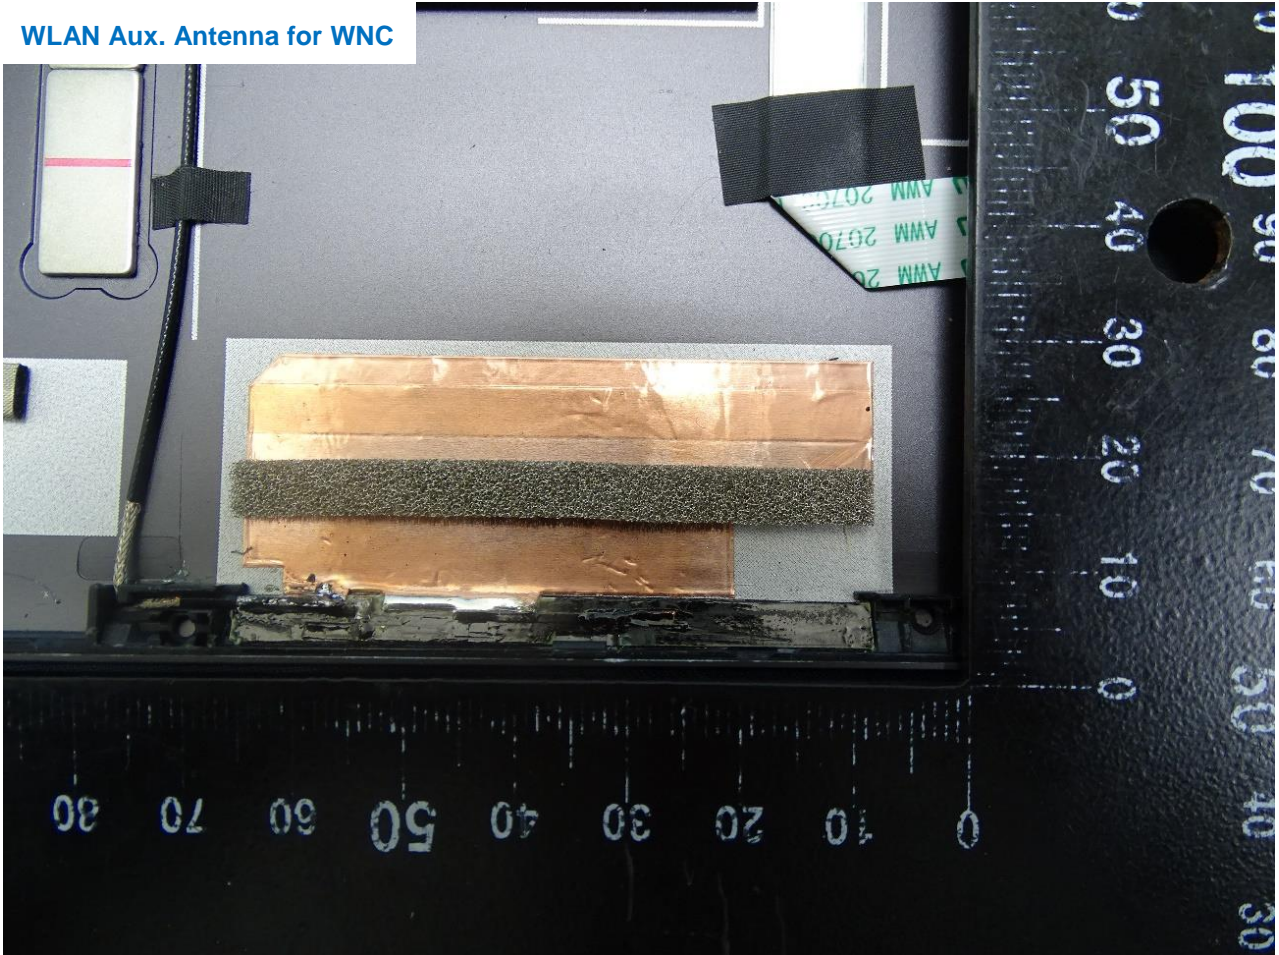

Host: Notebook PC (Brand Name: HP / Model Name: TPN-W150)

WLAN Aux. Antenna for WNC

————THE END————