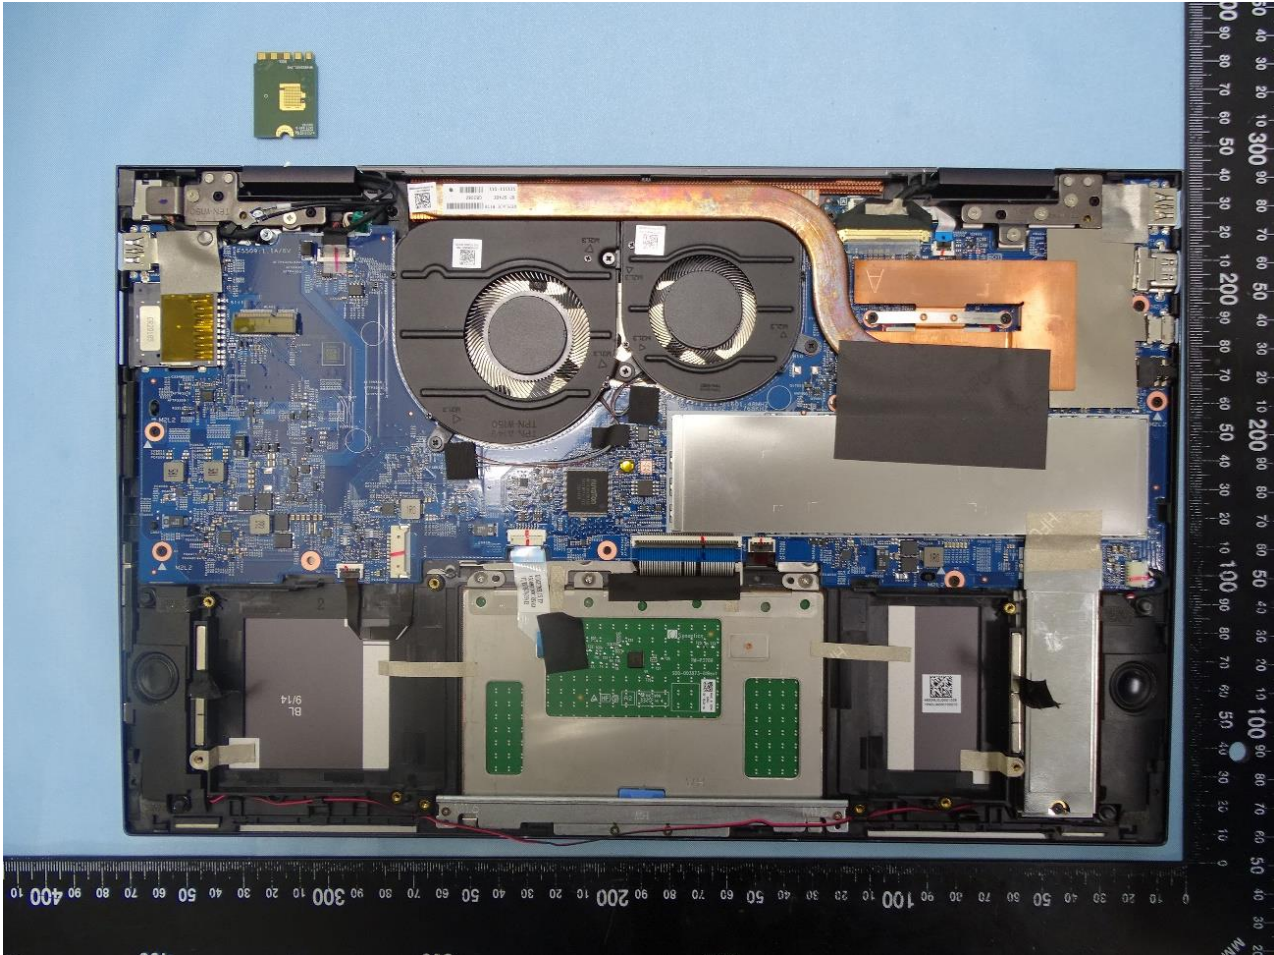

4. Internal Photograph of the Host

Host: Notebook PC (Brand Name: HP / Model Name: TPN-W150)

Host: Notebook PC (Brand Name: HP / Model Name: TPN-W150)

WNC

Host: Notebook PC (Brand Name: HP / Model Name: TPN-W150)

Host: Notebook PC (Brand Name: HP / Model Name: TPN-W150)

Host: Notebook PC (Brand Name: HP / Model Name: TPN-W150)

Host: Notebook PC (Brand Name: HP / Model Name: TPN-W150)

WLAN Main and Bluetooth Antenna for High-Tek