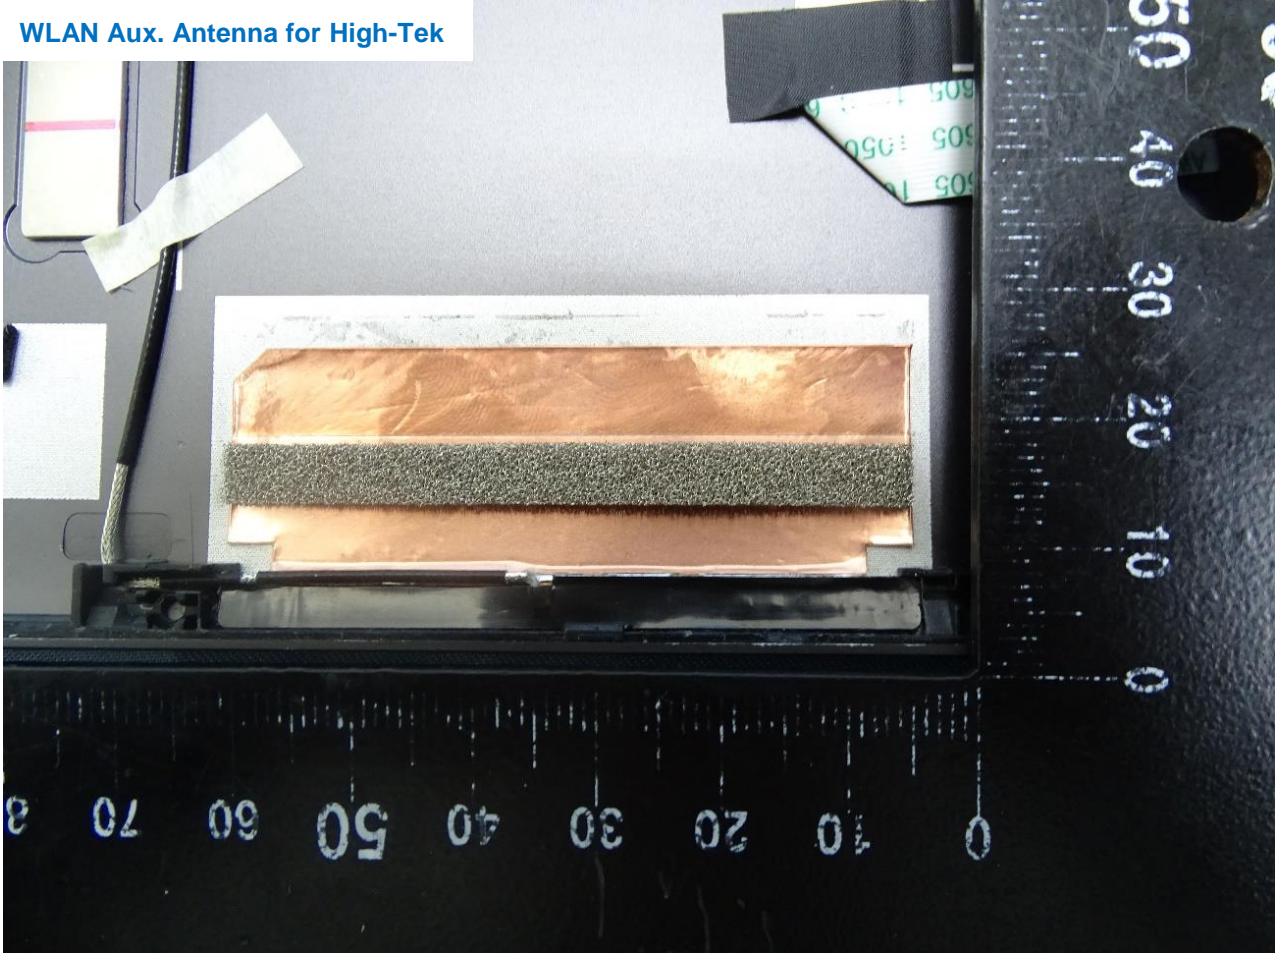

Host: Notebook PC (Brand Name: HP / Model Name: TPN-W150)

WLAN Aux. Antenna for High-Tek