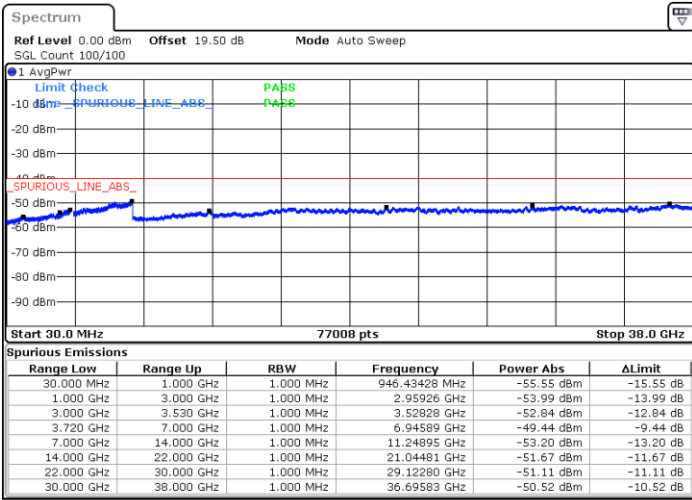

LTE Band 48C / 20MHz+5MHz

16QAM

Lowest Channel / 1RB0 and 1RB24

Lowest Channel / 1RB99 and 1RB0

Date: 22.FEB.2021 12:24:25

Date: 22.FEB.2021 12:19:51

Lowest Channel / FullIRB

N/A

Date: 22.FEB.2021 12:28:59

LTE Band 48C / 20MHz+5MHz

16QAM

Middle Channel / 1RB0 and 1RB24

Middle Channel / 1RB99 and 1RB0

Date: 22.FEB.2021 12:56:18

Date: 22.FEB.2021 13:00:51

Middle Channel / FullIRB

N/A

Date: 22.FEB.2021 12:51:44

LTE Band 48C / 20MHz+5MHz

16QAM

Highest Channel / 1RB0 and 1RB24

Highest Channel / 1RB99 and 1RB0

Date: 22.FEB.2021 13:28:11

Date: 22.FEB.2021 13:23:37

Highest Channel / FullIRB

N/A

Date: 22.FEB.2021 13:32:44

LTE Band 48C / 20MHz+10MHz

16QAM

Lowest Channel / 1RB0 and 1RB49

Lowest Channel / 1RB99 and 1RB0

Date: 22.FEB.2021 16:11:57