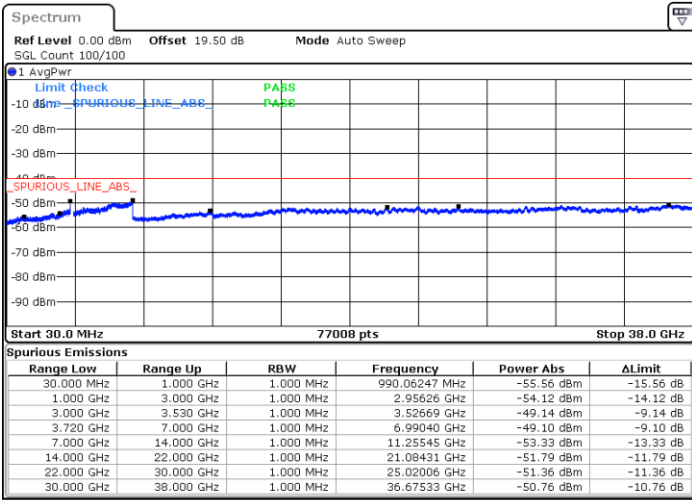

Date: 23.FEB.2021 15:34:52

Highest Channel / FullIRB

N/A

Date: 23.FEB.2021 15:44:00

LTE Band 48C / 20MHz+20MHz

QPSK

Lowest Channel / 1RB0 and 1RB99

Lowest Channel / 1RB99 and 1RB0

Date: 23.FEB.2021 12:24:01

Date: 23.FEB.2021 12:22:30

Lowest Channel / FullIRB

N/A

Date: 23.FEB.2021 12:31:37

LTE Band 48C / 20MHz+20MHz

QPSK

MiddleChannel / 1RB0 and 1RB99

Middle Channel / 1RB99 and 1RB0

Date: 23.FEB.2021 13:01:54

Date: 23.FEB.2021 13:03:25

Middle Channel / FullIRB

N/A

Date: 23.FEB.2021 12:54:18

LTE Band 48C / 20MHz+20MHz

QPSK

Highest Channel / 1RB0 and 1RB99

Highest Channel / 1RB99 and 1RB0

Date: 23.FEB.2021 13:33:50

Date: 23.FEB.2021 13:26:13

Highest Channel / FullIRB

N/A

Date: 23.FEB.2021 13:35:21

LTE Band 48C / 5MHz+20MHz