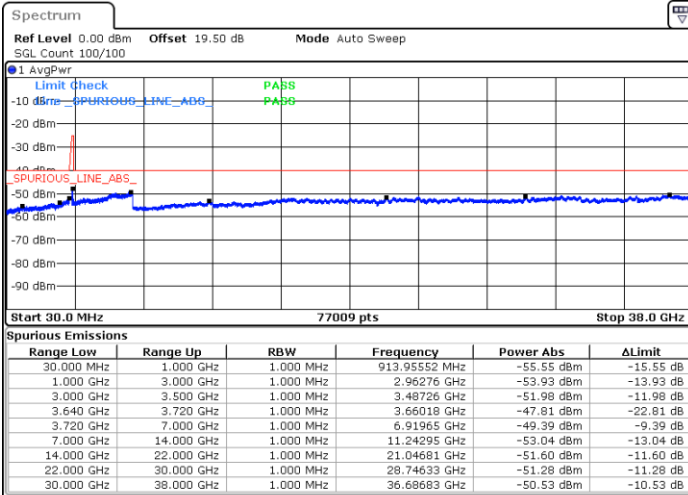

LTE Band 48C / 20MHz+5MHz

16QAM

Lowest Channel / 1RB0 and 1RB24

Lowest Channel / 1RB99 and 1RB0

Date: 22.FEB.2021 12:24:25

Date: 22.FEB.2021 12:19:51

Lowest Channel / FullIRB

N/A

Date: 22.FEB.2021 12:28:59

LTE Band 48C / 20MHz+5MHz

16QAM

Middle Channel / 1RB0 and 1RB24

Middle Channel / 1RB99 and 1RB0

Date: 22.FEB.2021 12:56:18

Date: 22.FEB.2021 13:00:51

Middle Channel / FullIRB

N/A

Date: 22.FEB.2021 12:51:44

LTE Band 48C / 20MHz+5MHz

16QAM

Highest Channel / 1RB0 and 1RB24

Highest Channel / 1RB99 and 1RB0

Date: 22.FEB.2021 13:28:11

Date: 22.FEB.2021 13:23:37