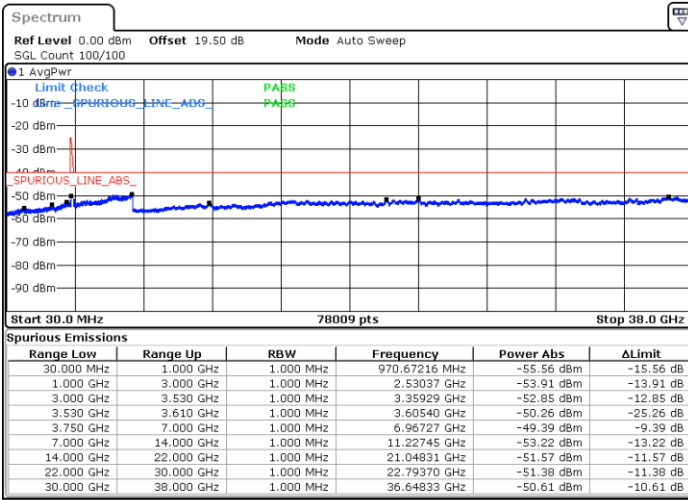

Date: 22.FEB.2021 16:07:23

Lowest Channel / FullIRB

N/A

Date: 22.FEB.2021 16:16:30

LTE Band 48C / 20MHz+10MHz

16QAM

Middle Channel / 1RB0 and 1RB49

Middle Channel / 1RB99 and 1RB0

Date: 22.FEB.2021 16:44:05

Date: 22.FEB.2021 16:56:42

Middle Channel / FullIRB

N/A

Date: 22.FEB.2021 16:39:31

LTE Band 48C / 20MHz+10MHz

16QAM

Highest Channel / 1RB0 and 1RB49

Highest Channel / 1RB99 and 1RB0

Date: 23.FEB.2021 14:22:02

Date: 23.FEB.2021 14:17:28

Highest Channel / FullIRB

N/A

Date: 23.FEB.2021 14:26:36

LTE Band 48C / 20MHz+15MHz

16QAM

Lowest Channel / 1RB0 and 1RB74

Lowest Channel / 1RB99 and 1RB0

Date: 23.FEB.2021 15:13:33

Date: 23.FEB.2021 15:08:59

Lowest Channel / FullIRB

N/A

Date: 23.FEB.2021 15:18:07

LTE Band 48C / 20MHz+15MHz