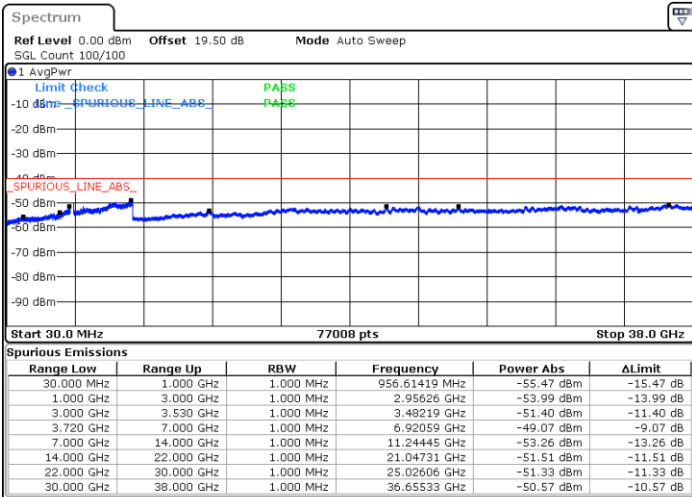

Date: 23.FEB.2021 15:34:52

Highest Channel / FullIRB

N/A

Date: 23.FEB.2021 15:44:00

LTE Band 48C / 20MHz+20MHz

QPSK

Lowest Channel / 1RB0 and 1RB99

Lowest Channel / 1RB99 and 1RB0

Date: 23.FEB.2021 12:24:01

Date: 23.FEB.2021 12:22:30

Lowest Channel / FullIRB

N/A

Date: 23.FEB.2021 12:31:37

LTE Band 48C / 20MHz+20MHz

QPSK

MiddleChannel / 1RB0 and 1RB99

Middle Channel / 1RB99 and 1RB0

Date: 23.FEB.2021 13:01:54

Date: 23.FEB.2021 13:03:25

Middle Channel / FullIRB

N/A

Date: 23.FEB.2021 12:54:18

LTE Band 48C / 20MHz+20MHz

QPSK

Highest Channel / 1RB0 and 1RB99

Highest Channel / 1RB99 and 1RB0

Date: 23.FEB.2021 13:33:50

Date: 23.FEB.2021 13:26:13

Highest Channel / FullIRB

N/A

Date: 23.FEB.2021 13:35:21

LTE Band 48C / 5MHz+20MHz