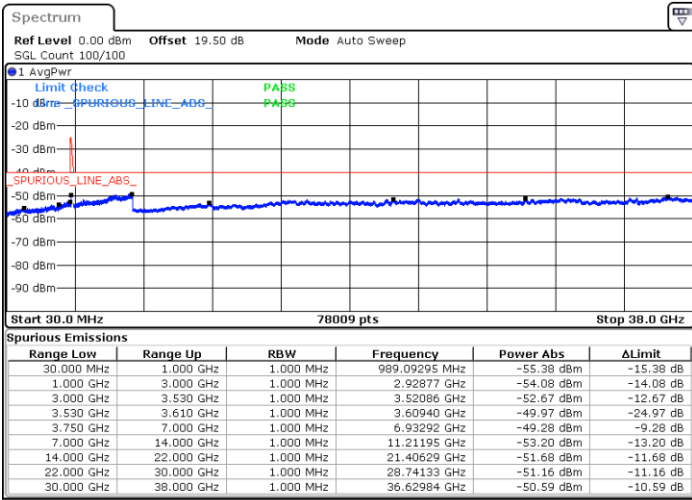

LTE Band 48C / 20MHz+10MHz

QPSK

Highest Channel / 1RB0 and 1RB49

Highest Channel / 1RB99 and 1RB0

Date: 23.FEB.2021 14:23:34

Date: 23.FEB.2021 14:15:57

Highest Channel / FullIRB

N/A

Date: 23.FEB.2021 14:25:05

LTE Band 48C / 20MHz+15MHz

QPSK

Lowest Channel / 1RB0 and 1RB74

Lowest Channel / 1RB99 and 1RB0

Date: 23.FEB.2021 15:12:02

Date: 23.FEB.2021 15:10:30

Lowest Channel / FullIRB