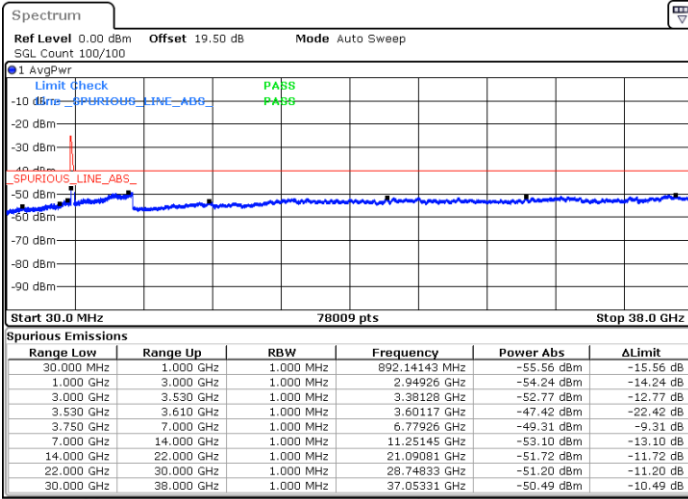

Lowest Channel / 1RB74 and 1RB0

Date: 23.FEB.2021 10:03:01

Date: 23.FEB.2021 09:58:26

Lowest Channel / FullRB

N/A

Date: 23.FEB.2021 10:07:35

LTE Band 48C / 15MHz+20MHz

16QAM

Middle Channel / 1RB0 and 1RB99

Middle Channel / 1RB74 and 1RB0

Date: 23.FEB.2021 10:37:53

Date: 23.FEB.2021 10:42:28

Middle Channel / FullIRB

N/A

Date: 23.FEB.2021 10:33:19

LTE Band 48C / 15MHz+20MHz

16QAM

Highest Channel / 1RB0 and 1RB99

Highest Channel / 1RB74 and 1RB0

Date: 23.FEB.2021 11:09:50

Date: 23.FEB.2021 11:05:16

Highest Channel / FullRB

N/A

Date: 23.FEB.2021 11:14:24

LTE Band 48C / 20MHz+5MHz

16QAM

Lowest Channel / 1RB0 and 1RB24

Lowest Channel / 1RB99 and 1RB0

Date: 22.FEB.2021 12:24:25

Date: 22.FEB.2021 12:19:51

Lowest Channel / FullIRB

N/A