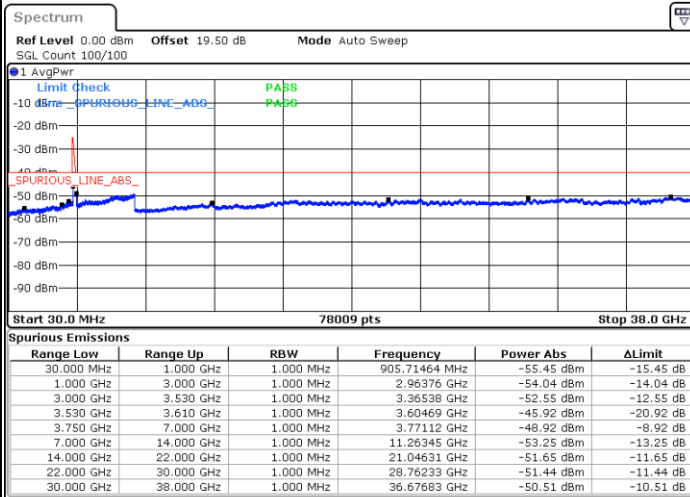

Middle Channel / 1RB99 and 1RB0

Date: 23.FEB.2021 13:01:54

Date: 23.FEB.2021 13:03:25

Middle Channel / FullIRB

N/A

Date: 23.FEB.2021 12:54:18

LTE Band 48C / 20MHz+20MHz

QPSK

Highest Channel / 1RB0 and 1RB99

Highest Channel / 1RB99 and 1RB0

Date: 23.FEB.2021 13:33:50

Date: 23.FEB.2021 13:26:13

Highest Channel / FullIRB

N/A

Date: 23.FEB.2021 13:35:21

LTE Band 48C / 5MHz+20MHz

16QAM

Lowest Channel / 1RB0 and 1RB99

Lowest Channel / 1RB24 and 1RB0

Date: 22.FEB.2021 10:19:21

Date: 22.FEB.2021 10:14:47

Lowest Channel / FullIRB

N/A

Date: 22.FEB.2021 10:23:54

LTE Band 48C / 5MHz+20MHz

16QAM

Middle Channel / 1RB0 and 1RB99

Middle Channel / 1RB24 and 1RB0

Date: 22.FEB.2021 10:51:14

Date: 22.FEB.2021 10:55:48

Middle Channel / FullIRB

N/A