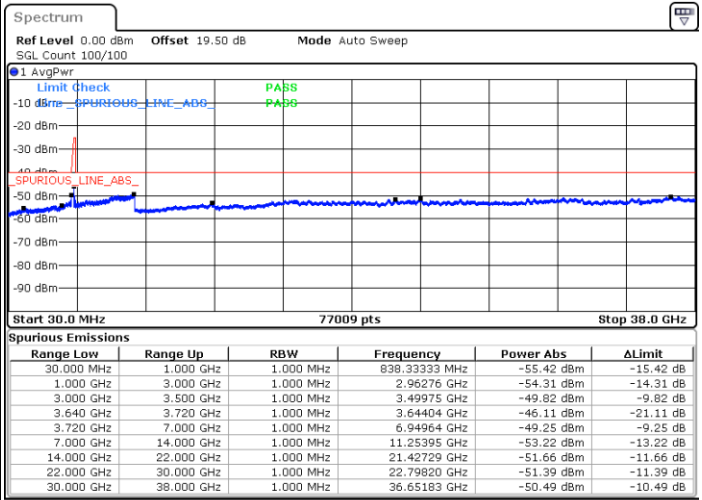

LTE Band 48C / 20MHz+10MHz

QPSK

Highest Channel / 1RB0 and 1RB49

Highest Channel / 1RB99 and 1RB0

Date: 23.FEB.2021 14:23:34

Date: 23.FEB.2021 14:15:57

Highest Channel / FullIRB

N/A

Date: 23.FEB.2021 14:25:05

LTE Band 48C / 20MHz+15MHz

QPSK

Lowest Channel / 1RB0 and 1RB74

Lowest Channel / 1RB99 and 1RB0

Date: 23.FEB.2021 15:12:02

Date: 23.FEB.2021 15:10:30

Lowest Channel / FullIRB

N/A

Date: 23.FEB.2021 15:19:38

LTE Band 48C / 20MHz+15MHz

QPSK

Middle Channel / 1RB0 and 1RB74

Middle Channel / 1RB99 and 1RB0

Date: 23.FEB.2021 15:28:46

Date: 23.FEB.2021 15:30:17

Middle Channel / FullIRB

N/A

Date: 23.FEB.2021 15:21:10

LTE Band 48C / 20MHz+15MHz

QPSK

Highest Channel / 1RB0 and 1RB74

Highest Channel / 1RB99 and 1RB0

Date: 23.FEB.2021 15:42:28