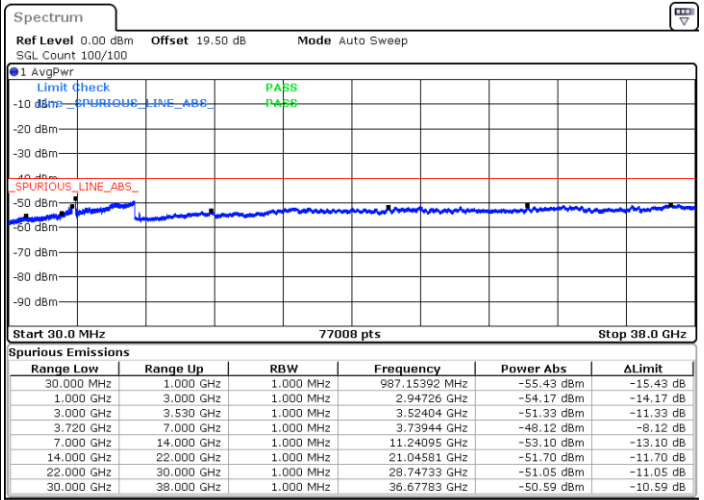

LTE Band 48C / 20MHz+5MHz

16QAM

Lowest Channel / 1RB0 and 1RB24

Lowest Channel / 1RB99 and 1RB0

Date: 22.FEB.2021 12:24:25

Date: 22.FEB.2021 12:19:51

Lowest Channel / FullIRB

N/A

Date: 22.FEB.2021 12:28:59

LTE Band 48C / 20MHz+5MHz

16QAM

Middle Channel / 1RB0 and 1RB24

Middle Channel / 1RB99 and 1RB0

Date: 22.FEB.2021 12:56:18

Date: 22.FEB.2021 13:00:51

Middle Channel / FullIRB

N/A

Date: 22.FEB.2021 12:51:44

LTE Band 48C / 20MHz+5MHz

16QAM

Highest Channel / 1RB0 and 1RB24

Highest Channel / 1RB99 and 1RB0

Date: 22.FEB.2021 13:28:11

Date: 22.FEB.2021 13:23:37

Highest Channel / FullIRB

N/A

Date: 22.FEB.2021 13:32:44

LTE Band 48C / 20MHz+10MHz

16QAM

Lowest Channel / 1RB0 and 1RB49

Lowest Channel / 1RB99 and 1RB0

Date: 22.FEB.2021 16:11:57