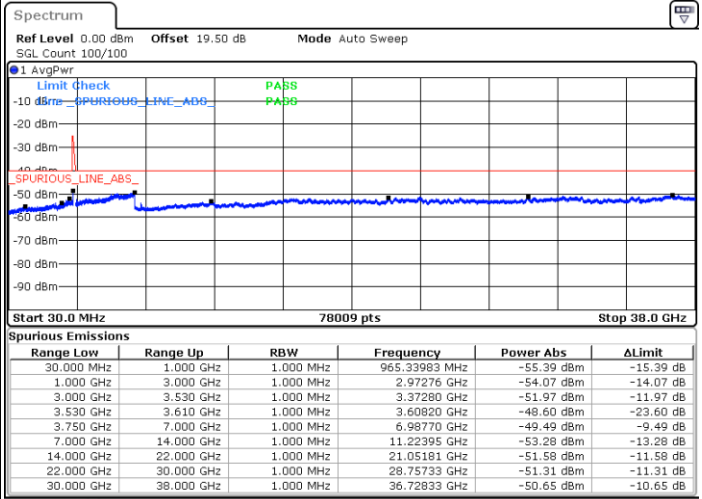

Lowest Channel / 1RB74 and 1RB0

Date: 23.FEB.2021 10:03:01

Date: 23.FEB.2021 09:58:26

Lowest Channel / FullRB

N/A

Date: 23.FEB.2021 10:07:35

LTE Band 48C / 15MHz+20MHz

16QAM

Middle Channel / 1RB0 and 1RB99

Middle Channel / 1RB74 and 1RB0

Date: 23.FEB.2021 10:37:53

Date: 23.FEB.2021 10:42:28

Middle Channel / FullIRB

N/A

Date: 23.FEB.2021 10:33:19

LTE Band 48C / 15MHz+20MHz

16QAM

Highest Channel / 1RB0 and 1RB99

Highest Channel / 1RB74 and 1RB0

Date: 23.FEB.2021 11:09:50

Date: 23.FEB.2021 11:05:16

Highest Channel / FullRB

N/A

Date: 23.FEB.2021 11:14:24

LTE Band 48C / 20MHz+5MHz

16QAM

Lowest Channel / 1RB0 and 1RB24

Lowest Channel / 1RB99 and 1RB0

Date: 22.FEB.2021 12:24:25

Date: 22.FEB.2021 12:19:51

Lowest Channel / FullIRB

N/A