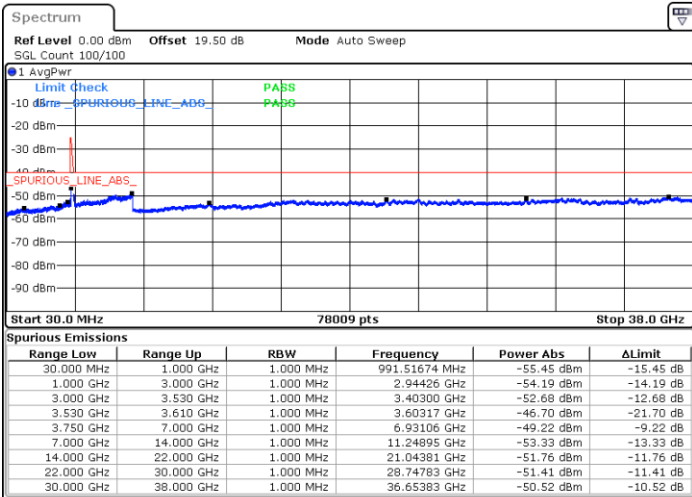

N/A

Date: 23.FEB.2021 15:19:38

LTE Band 48C / 20MHz+15MHz

QPSK

Middle Channel / 1RB0 and 1RB74

Middle Channel / 1RB99 and 1RB0

Date: 23.FEB.2021 15:28:46

Date: 23.FEB.2021 15:30:17

Middle Channel / FullIRB

N/A

Date: 23.FEB.2021 15:21:10

LTE Band 48C / 20MHz+15MHz

QPSK

Highest Channel / 1RB0 and 1RB74

Highest Channel / 1RB99 and 1RB0

Date: 23.FEB.2021 15:42:28

Date: 23.FEB.2021 15:34:52

Highest Channel / FullIRB

N/A

Date: 23.FEB.2021 15:44:00

LTE Band 48C / 20MHz+20MHz

QPSK

Lowest Channel / 1RB0 and 1RB99

Lowest Channel / 1RB99 and 1RB0

Date: 23.FEB.2021 12:24:01

Date: 23.FEB.2021 12:22:30

Lowest Channel / FullIRB

N/A

Date: 23.FEB.2021 12:31:37

LTE Band 48C / 20MHz+20MHz

QPSK

MiddleChannel / 1RB0 and 1RB99