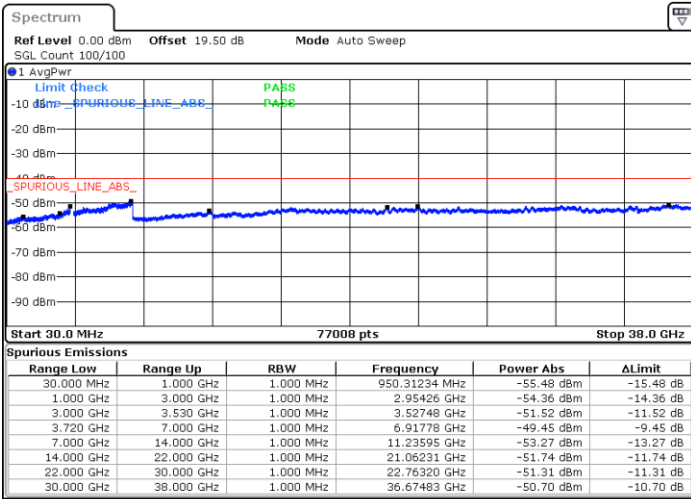

Lowest Channel / 1RB74 and 1RB0

Date: 23.FEB.2021 10:03:01

Date: 23.FEB.2021 09:58:26

Lowest Channel / FullRB

N/A

Date: 23.FEB.2021 10:07:35

LTE Band 48C / 15MHz+20MHz

16QAM

Middle Channel / 1RB0 and 1RB99

Middle Channel / 1RB74 and 1RB0

Date: 23.FEB.2021 10:37:53

Date: 23.FEB.2021 10:42:28

Middle Channel / FullIRB

N/A

Date: 23.FEB.2021 10:33:19

LTE Band 48C / 15MHz+20MHz

16QAM

Highest Channel / 1RB0 and 1RB99

Highest Channel / 1RB74 and 1RB0

Date: 23.FEB.2021 11:09:50

Date: 23.FEB.2021 11:05:16

Highest Channel / FullRB

N/A

Date: 23.FEB.2021 11:14:24