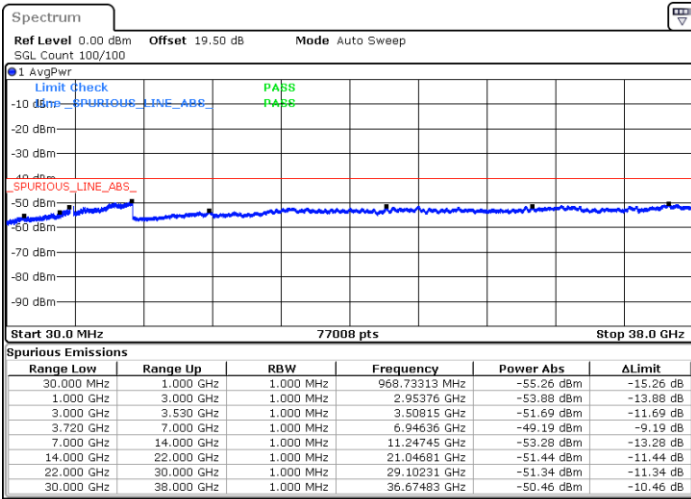

Highest Channel / 1RB0 and 1RB99

Highest Channel / 1RB99 and 1RB0

Date: 23.FEB.2021 13:33:50

Date: 23.FEB.2021 13:26:13

Highest Channel / FullIRB

N/A

Date: 23.FEB.2021 13:35:21

LTE Band 48C / 5MHz+20MHz

16QAM

Lowest Channel / 1RB0 and 1RB99

Lowest Channel / 1RB24 and 1RB0

Date: 22.FEB.2021 10:19:21

Date: 22.FEB.2021 10:14:47

Lowest Channel / FullIRB

N/A

Date: 22.FEB.2021 10:23:54

LTE Band 48C / 5MHz+20MHz

16QAM

Middle Channel / 1RB0 and 1RB99

Middle Channel / 1RB24 and 1RB0

Date: 22.FEB.2021 10:51:14

Date: 22.FEB.2021 10:55:48

Middle Channel / FullIRB

N/A

Date: 22.FEB.2021 10:46:41

LTE Band 48C / 5MHz+20MHz

16QAM

Highest Channel / 1RB0 and 1RB99

Highest Channel / 1RB24 and 1RB0

Date: 22.FEB.2021 11:23:08

Date: 22.FEB.2021 11:18:34

Highest Channel / FullIRB