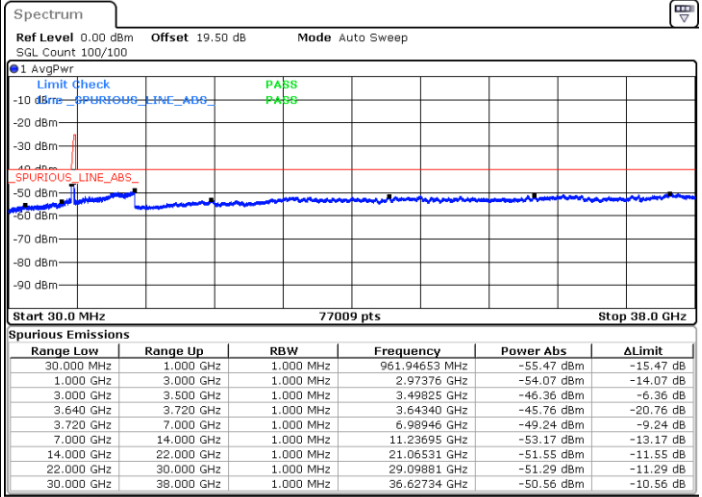

LTE Band 48C / 20MHz+5MHz

16QAM

Lowest Channel / 1RB0 and 1RB24

Lowest Channel / 1RB99 and 1RB0

Date: 22.FEB.2021 12:24:25

Date: 22.FEB.2021 12:19:51

Lowest Channel / FullIRB

N/A

Date: 22.FEB.2021 12:28:59

LTE Band 48C / 20MHz+5MHz

16QAM

Middle Channel / 1RB0 and 1RB24

Middle Channel / 1RB99 and 1RB0

Date: 22.FEB.2021 12:56:18

Date: 22.FEB.2021 13:00:51

Middle Channel / FullIRB

N/A

Date: 22.FEB.2021 12:51:44

LTE Band 48C / 20MHz+5MHz

16QAM

Highest Channel / 1RB0 and 1RB24

Highest Channel / 1RB99 and 1RB0

Date: 22.FEB.2021 13:28:11

Date: 22.FEB.2021 13:23:37