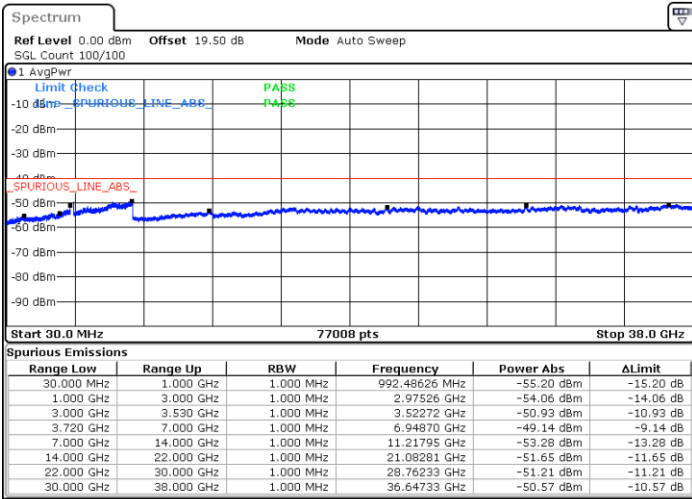

Highest Channel / FullIRB

N/A

Date: 22.FEB.2021 13:32:44

LTE Band 48C / 20MHz+10MHz

16QAM

Lowest Channel / 1RB0 and 1RB49

Lowest Channel / 1RB99 and 1RB0

Date: 22.FEB.2021 16:11:57

Date: 22.FEB.2021 16:07:23

Lowest Channel / FullIRB

N/A

Date: 22.FEB.2021 16:16:30

LTE Band 48C / 20MHz+10MHz

16QAM

Middle Channel / 1RB0 and 1RB49

Middle Channel / 1RB99 and 1RB0

Date: 22.FEB.2021 16:44:05

Date: 22.FEB.2021 16:56:42

Middle Channel / FullIRB

N/A

Date: 22.FEB.2021 16:39:31

LTE Band 48C / 20MHz+10MHz

16QAM

Highest Channel / 1RB0 and 1RB49

Highest Channel / 1RB99 and 1RB0

Date: 23.FEB.2021 14:22:02

Date: 23.FEB.2021 14:17:28

Highest Channel / FullIRB

N/A

Date: 23.FEB.2021 14:26:36

LTE Band 48C / 20MHz+15MHz

16QAM