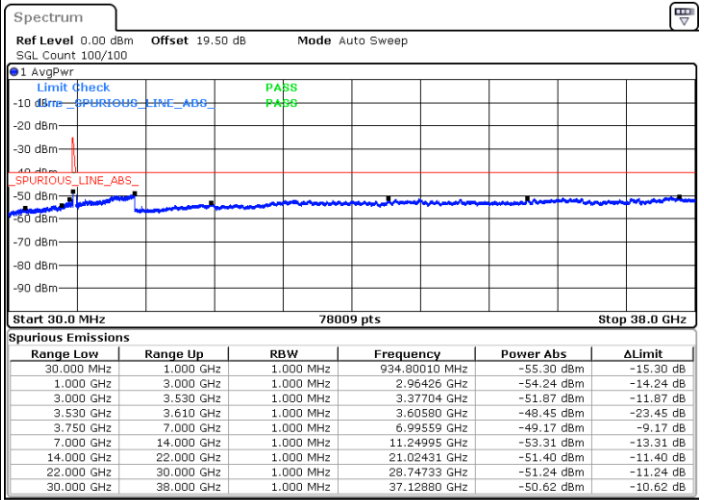

N/A

Date: 23.FEB.2021 15:19:38

LTE Band 48C / 20MHz+15MHz

QPSK

Middle Channel / 1RB0 and 1RB74

Middle Channel / 1RB99 and 1RB0

Date: 23.FEB.2021 15:28:46

Date: 23.FEB.2021 15:30:17

Middle Channel / FullIRB

N/A

Date: 23.FEB.2021 15:21:10

LTE Band 48C / 20MHz+15MHz

QPSK

Highest Channel / 1RB0 and 1RB74

Highest Channel / 1RB99 and 1RB0

Date: 23.FEB.2021 15:42:28

Date: 23.FEB.2021 15:34:52

Highest Channel / FullIRB

N/A

Date: 23.FEB.2021 15:44:00

LTE Band 48C / 20MHz+20MHz

QPSK

Lowest Channel / 1RB0 and 1RB99

Lowest Channel / 1RB99 and 1RB0

Date: 23.FEB.2021 12:24:01

Date: 23.FEB.2021 12:22:30

Lowest Channel / FullIRB

N/A

Date: 23.FEB.2021 12:31:37

LTE Band 48C / 20MHz+20MHz

QPSK

MiddleChannel / 1RB0 and 1RB99