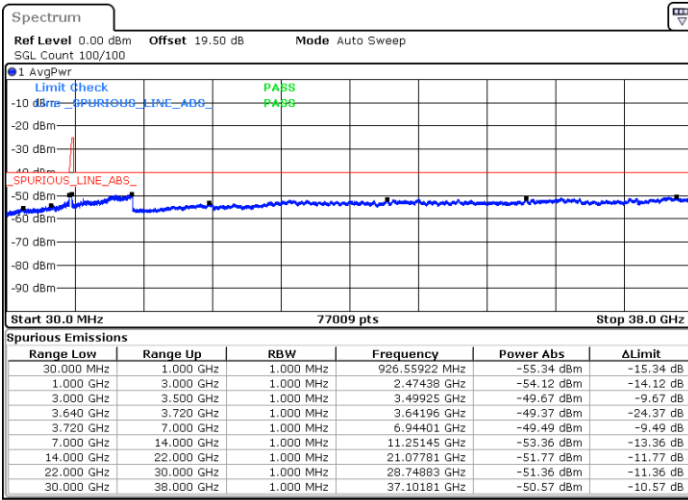

LTE Band 48C / 20MHz+10MHz

QPSK

Highest Channel / 1RB0 and 1RB49

Highest Channel / 1RB99 and 1RB0

Date: 23.FEB.2021 14:23:34

Date: 23.FEB.2021 14:15:57

Highest Channel / FullIRB

N/A

Date: 23.FEB.2021 14:25:05

LTE Band 48C / 20MHz+15MHz

QPSK

Lowest Channel / 1RB0 and 1RB74

Lowest Channel / 1RB99 and 1RB0

Date: 23.FEB.2021 15:12:02

Date: 23.FEB.2021 15:10:30

Lowest Channel / FullIRB

N/A

Date: 23.FEB.2021 15:19:38

LTE Band 48C / 20MHz+15MHz

QPSK

Middle Channel / 1RB0 and 1RB74

Middle Channel / 1RB99 and 1RB0

Date: 23.FEB.2021 15:28:46

Date: 23.FEB.2021 15:30:17

Middle Channel / FullIRB

N/A

Date: 23.FEB.2021 15:21:10

LTE Band 48C / 20MHz+15MHz

QPSK

Highest Channel / 1RB0 and 1RB74

Highest Channel / 1RB99 and 1RB0

Date: 23.FEB.2021 15:42:28