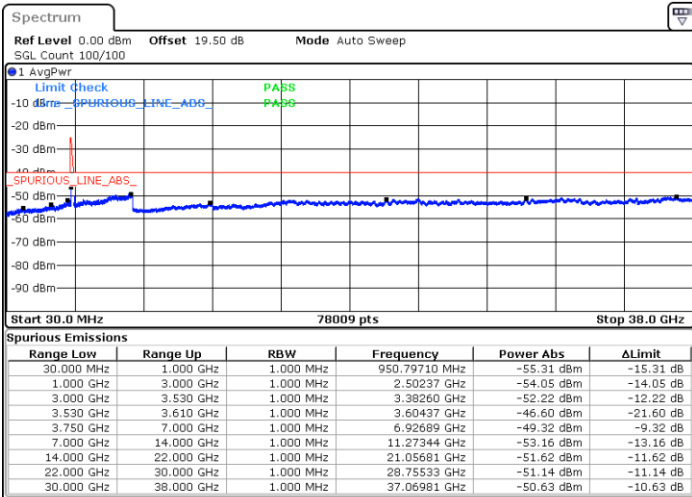

Lowest Channel / FullRB

N/A

Date: 22.FEB.2021 15:15:55

LTE Band 48C / 10MHz+20MHz

16QAM

Middle Channel / 1RB0 and 1RB99

Middle Channel / 1RB49 and 1RB0

Date: 22.FEB.2021 15:25:03

Date: 22.FEB.2021 15:29:37

Middle Channel / FullIRB

N/A

Date: 22.FEB.2021 15:20:29

LTE Band 48C / 10MHz+20MHz

16QAM

Highest Channel / 1RB0 and 1RB99

Highest Channel / 1RB49 and 1RB0

Date: 22.FEB.2021 15:38:44

Date: 22.FEB.2021 15:34:10

Highest Channel / FullIRB

N/A

Date: 22.FEB.2021 15:43:18

LTE Band 48C / 15MHz+20MHz

16QAM

Lowest Channel / 1RB0 and 1RB9

Lowest Channel / 1RB74 and 1RB0

Date: 23.FEB.2021 10:03:01

Date: 23.FEB.2021 09:58:26

Lowest Channel / FullRB

N/A

Date: 23.FEB.2021 10:07:35

LTE Band 48C / 15MHz+20MHz

16QAM