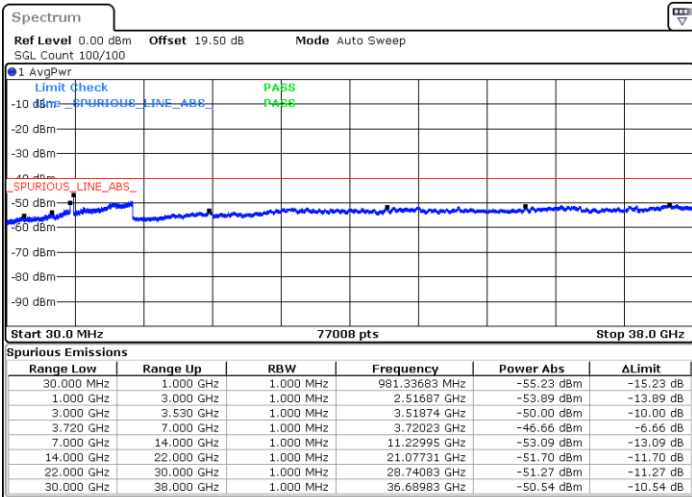

Highest Channel / 1RB99 and 1RB0

Date: 23.FEB.2021 14:22:02

Date: 23.FEB.2021 14:17:28

Highest Channel / FullIRB

N/A

Date: 23.FEB.2021 14:26:36

LTE Band 48C / 20MHz+15MHz

16QAM

Lowest Channel / 1RB0 and 1RB74

Lowest Channel / 1RB99 and 1RB0

Date: 23.FEB.2021 15:13:33

Date: 23.FEB.2021 15:08:59

Lowest Channel / FullIRB

N/A

Date: 23.FEB.2021 15:18:07

LTE Band 48C / 20MHz+15MHz

16QAM

Middle Channel / 1RB0 and 1RB74

Middle Channel / 1RB99 and 1RB0

Date: 23.FEB.2021 15:27:15

Date: 23.FEB.2021 15:31:49

Middle Channel / FullIRB

N/A

Date: 23.FEB.2021 15:22:41

LTE Band 48C / 20MHz+15MHz

16QAM

Highest Channel / 1RB0 and 1RB74

Highest Channel / 1RB99 and 1RB0

Date: 23.FEB.2021 15:40:57

Date: 23.FEB.2021 15:36:23

Highest Channel / FullIRB

N/A