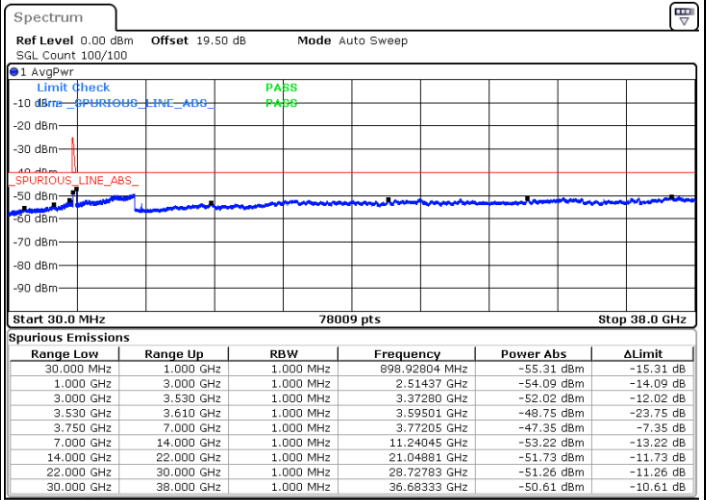

Lowest Channel / FullRB

N/A

Date: 22.FEB.2021 15:15:55

LTE Band 48C / 10MHz+20MHz

16QAM

Middle Channel / 1RB0 and 1RB99

Middle Channel / 1RB49 and 1RB0

Date: 22.FEB.2021 15:25:03

Date: 22.FEB.2021 15:29:37

Middle Channel / FullIRB

N/A

Date: 22.FEB.2021 15:20:29

LTE Band 48C / 10MHz+20MHz

16QAM

Highest Channel / 1RB0 and 1RB99

Highest Channel / 1RB49 and 1RB0

Date: 22.FEB.2021 15:38:44

Date: 22.FEB.2021 15:34:10

Highest Channel / FullIRB

N/A

Date: 22.FEB.2021 15:43:18

LTE Band 48C / 15MHz+20MHz

16QAM

Lowest Channel / 1RB0 and 1RB9

Lowest Channel / 1RB74 and 1RB0

Date: 23.FEB.2021 10:03:01

Date: 23.FEB.2021 09:58:26

Lowest Channel / FullRB

N/A

Date: 23.FEB.2021 10:07:35

LTE Band 48C / 15MHz+20MHz

16QAM