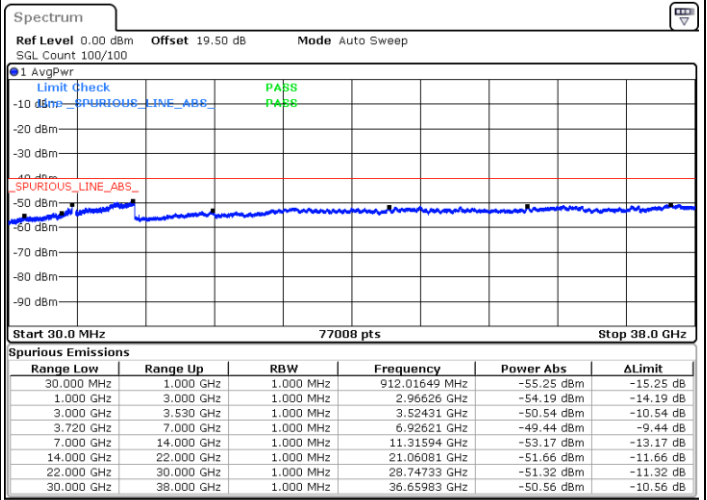

Highest Channel / FullIRB

N/A

Date: 22.FEB.2021 13:32:44

LTE Band 48C / 20MHz+10MHz

16QAM

Lowest Channel / 1RB0 and 1RB49

Lowest Channel / 1RB99 and 1RB0

Date: 22.FEB.2021 16:11:57

Date: 22.FEB.2021 16:07:23

Lowest Channel / FullIRB

N/A

Date: 22.FEB.2021 16:16:30

LTE Band 48C / 20MHz+10MHz

16QAM

Middle Channel / 1RB0 and 1RB49

Middle Channel / 1RB99 and 1RB0

Date: 22.FEB.2021 16:44:05

Date: 22.FEB.2021 16:56:42

Middle Channel / FullIRB

N/A

Date: 22.FEB.2021 16:39:31

LTE Band 48C / 20MHz+10MHz

16QAM

Highest Channel / 1RB0 and 1RB49

Highest Channel / 1RB99 and 1RB0

Date: 23.FEB.2021 14:22:02

Date: 23.FEB.2021 14:17:28

Highest Channel / FullIRB

N/A

Date: 23.FEB.2021 14:26:36

LTE Band 48C / 20MHz+15MHz

16QAM