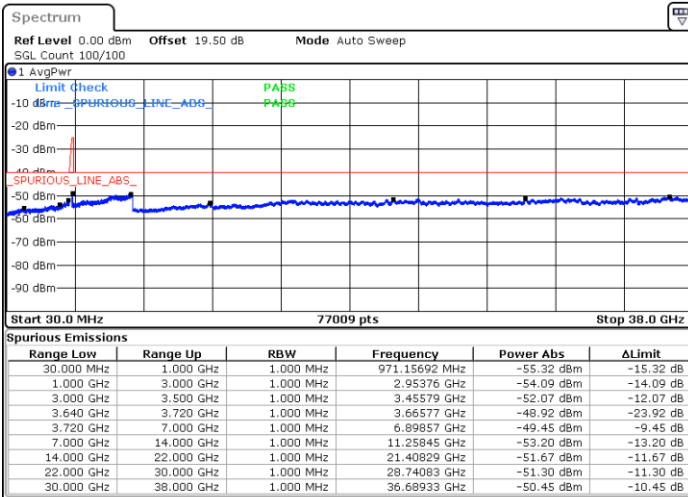

N/A

Date: 22.FEB.2021 12:51:44

LTE Band 48C / 20MHz+5MHz

16QAM

Highest Channel / 1RB0 and 1RB24

Highest Channel / 1RB99 and 1RB0

Date: 22.FEB.2021 13:28:11

Date: 22.FEB.2021 13:23:37

Highest Channel / FullIRB

N/A

Date: 22.FEB.2021 13:32:44

LTE Band 48C / 20MHz+10MHz

16QAM

Lowest Channel / 1RB0 and 1RB49

Lowest Channel / 1RB99 and 1RB0

Date: 22.FEB.2021 16:11:57

Date: 22.FEB.2021 16:07:23

Lowest Channel / FullIRB

N/A

Date: 22.FEB.2021 16:16:30

LTE Band 48C / 20MHz+10MHz

16QAM

Middle Channel / 1RB0 and 1RB49

Middle Channel / 1RB99 and 1RB0

Date: 22.FEB.2021 16:44:05

Date: 22.FEB.2021 16:56:42

Middle Channel / FullIRB

N/A

Date: 22.FEB.2021 16:39:31

LTE Band 48C / 20MHz+10MHz

16QAM

Highest Channel / 1RB0 and 1RB49