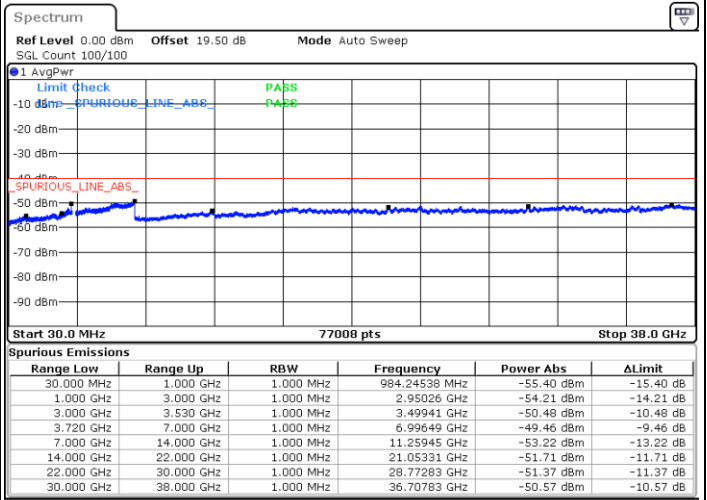

Date: 23.FEB.2021 14:25:05

LTE Band 48C / 20MHz+15MHz

QPSK

Lowest Channel / 1RB0 and 1RB74

Lowest Channel / 1RB99 and 1RB0

Date: 23.FEB.2021 15:12:02

Date: 23.FEB.2021 15:10:30

Lowest Channel / FullIRB

N/A

Date: 23.FEB.2021 15:19:38

LTE Band 48C / 20MHz+15MHz

QPSK

Middle Channel / 1RB0 and 1RB74

Middle Channel / 1RB99 and 1RB0

Date: 23.FEB.2021 15:28:46

Date: 23.FEB.2021 15:30:17

Middle Channel / FullIRB

N/A

Date: 23.FEB.2021 15:21:10

LTE Band 48C / 20MHz+15MHz

QPSK

Highest Channel / 1RB0 and 1RB74

Highest Channel / 1RB99 and 1RB0

Date: 23.FEB.2021 15:42:28

Date: 23.FEB.2021 15:34:52

Highest Channel / FullIRB

N/A

Date: 23.FEB.2021 15:44:00

LTE Band 48C / 20MHz+20MHz

QPSK

Lowest Channel / 1RB0 and 1RB99

Lowest Channel / 1RB99 and 1RB0