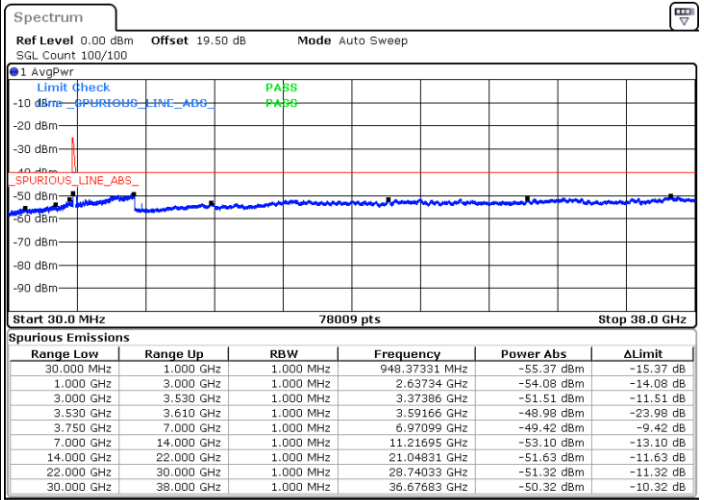

LTE Band 48C / 5MHz+20MHz

16QAM

Middle Channel / 1RB0 and 1RB99

Middle Channel / 1RB24 and 1RB0

Date: 22.FEB.2021 10:51:14

Date: 22.FEB.2021 10:55:48

Middle Channel / FullIRB

N/A

Date: 22.FEB.2021 10:46:41

LTE Band 48C / 5MHz+20MHz

16QAM

Highest Channel / 1RB0 and 1RB99

Highest Channel / 1RB24 and 1RB0

Date: 22.FEB.2021 11:23:08

Date: 22.FEB.2021 11:18:34

Highest Channel / FullIRB

N/A

Date: 22.FEB.2021 11:27:41

LTE Band 48C / 10MHz+20MHz

16QAM

Lowest Channel / 1RB0 and 1RB9

Lowest Channel / 1RB49 and 1RB0

Date: 22.FEB.2021 15:11:21

Date: 22.FEB.2021 15:06:48