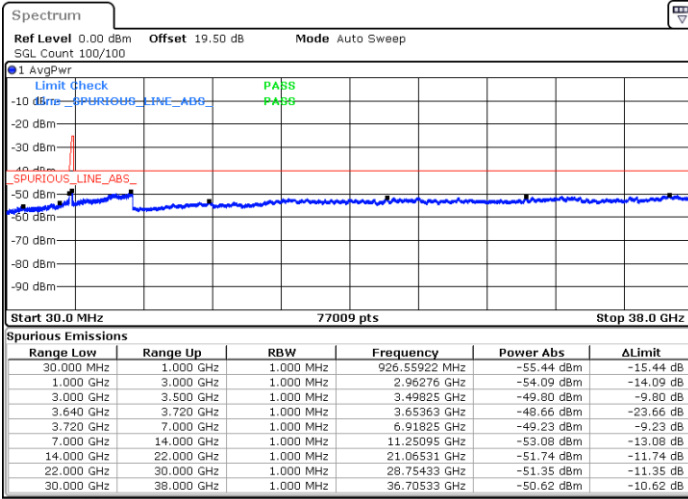

Date: 22.FEB.2021 15:38:44

Date: 22.FEB.2021 15:34:10

Highest Channel / FullIRB

N/A

Date: 22.FEB.2021 15:43:18

LTE Band 48C / 15MHz+20MHz

16QAM

Lowest Channel / 1RB0 and 1RB9

Lowest Channel / 1RB74 and 1RB0

Date: 23.FEB.2021 10:03:01

Date: 23.FEB.2021 09:58:26

Lowest Channel / FullRB

N/A

Date: 23.FEB.2021 10:07:35

LTE Band 48C / 15MHz+20MHz

16QAM

Middle Channel / 1RB0 and 1RB99

Middle Channel / 1RB74 and 1RB0

Date: 23.FEB.2021 10:37:53

Date: 23.FEB.2021 10:42:28

Middle Channel / FullIRB

N/A

Date: 23.FEB.2021 10:33:19

LTE Band 48C / 15MHz+20MHz