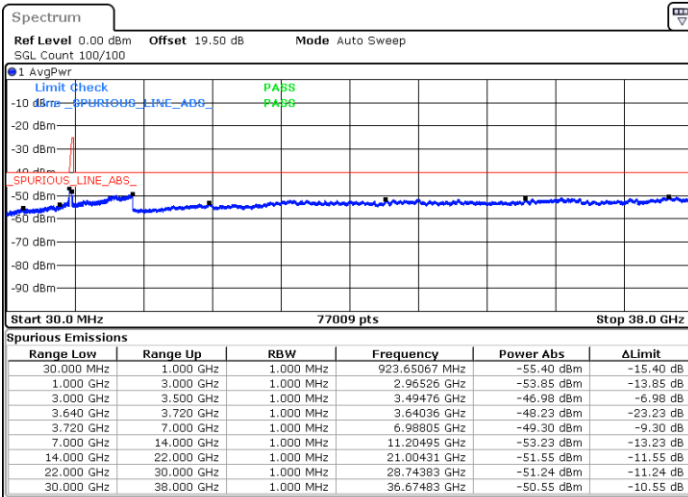

LTE Band 48C / 20MHz+10MHz

QPSK

Highest Channel / 1RB0 and 1RB49

Highest Channel / 1RB99 and 1RB0

Date: 23.FEB.2021 14:23:34

Date: 23.FEB.2021 14:15:57

Highest Channel / FullIRB

N/A

Date: 23.FEB.2021 14:25:05

LTE Band 48C / 20MHz+15MHz

QPSK

Lowest Channel / 1RB0 and 1RB74

Lowest Channel / 1RB99 and 1RB0

Date: 23.FEB.2021 15:12:02

Date: 23.FEB.2021 15:10:30

Lowest Channel / FullIRB

N/A

Date: 23.FEB.2021 15:19:38

LTE Band 48C / 20MHz+15MHz

QPSK

Middle Channel / 1RB0 and 1RB74

Middle Channel / 1RB99 and 1RB0

Date: 23.FEB.2021 15:28:46

Date: 23.FEB.2021 15:30:17

Middle Channel / FullIRB

N/A

Date: 23.FEB.2021 15:21:10

LTE Band 48C / 20MHz+15MHz

QPSK

Highest Channel / 1RB0 and 1RB74

Highest Channel / 1RB99 and 1RB0

Date: 23.FEB.2021 15:42:28