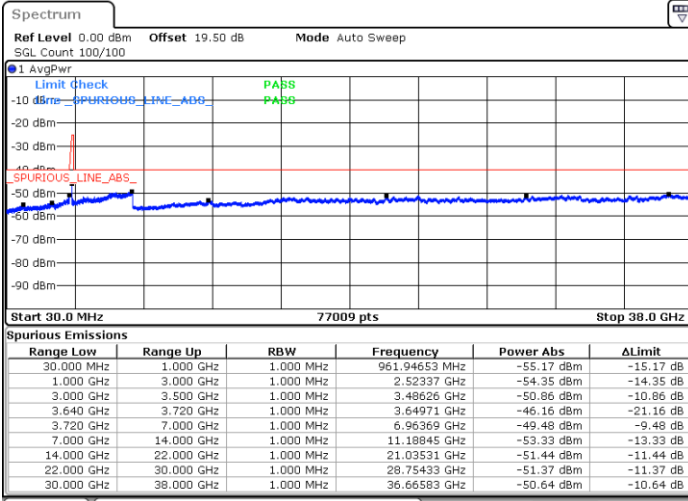

Date: 22.FEB.2021 15:29:37

Middle Channel / FullIRB

N/A

Date: 22.FEB.2021 15:20:29

LTE Band 48C / 10MHz+20MHz

16QAM

Highest Channel / 1RB0 and 1RB99

Highest Channel / 1RB49 and 1RB0

Date: 22.FEB.2021 15:38:44

Date: 22.FEB.2021 15:34:10

Highest Channel / FullIRB

N/A

Date: 22.FEB.2021 15:43:18

LTE Band 48C / 15MHz+20MHz

16QAM

Lowest Channel / 1RB0 and 1RB9

Lowest Channel / 1RB74 and 1RB0

Date: 23.FEB.2021 10:03:01

Date: 23.FEB.2021 09:58:26

Lowest Channel / FullRB

N/A

Date: 23.FEB.2021 10:07:35

LTE Band 48C / 15MHz+20MHz

16QAM

Middle Channel / 1RB0 and 1RB99

Middle Channel / 1RB74 and 1RB0

Date: 23.FEB.2021 10:37:53

Date: 23.FEB.2021 10:42:28

Middle Channel / FullIRB

N/A

Date: 23.FEB.2021 10:33:19

LTE Band 48C / 15MHz+20MHz