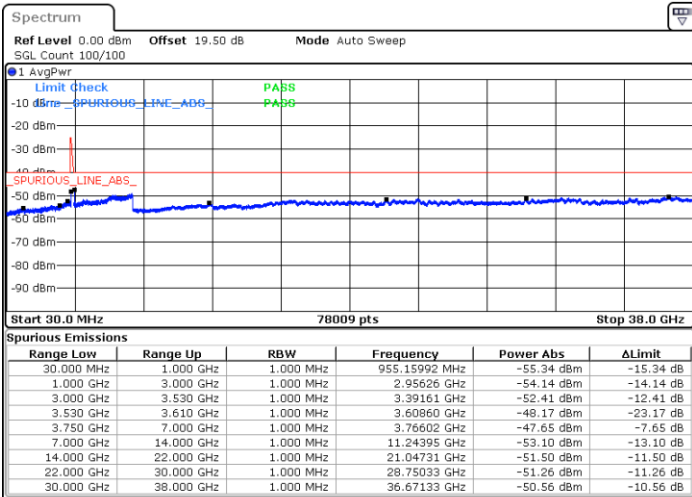

Date: 22.FEB.2021 12:28:59

LTE Band 48C / 20MHz+5MHz

16QAM

Middle Channel / 1RB0 and 1RB24

Middle Channel / 1RB99 and 1RB0

Date: 22.FEB.2021 12:56:18

Date: 22.FEB.2021 13:00:51

Middle Channel / FullIRB

N/A

Date: 22.FEB.2021 12:51:44

LTE Band 48C / 20MHz+5MHz

16QAM

Highest Channel / 1RB0 and 1RB24

Highest Channel / 1RB99 and 1RB0

Date: 22.FEB.2021 13:28:11

Date: 22.FEB.2021 13:23:37

Highest Channel / FullIRB

N/A

Date: 22.FEB.2021 13:32:44

LTE Band 48C / 20MHz+10MHz

16QAM

Lowest Channel / 1RB0 and 1RB49

Lowest Channel / 1RB99 and 1RB0

Date: 22.FEB.2021 16:11:57

Date: 22.FEB.2021 16:07:23

Lowest Channel / FullIRB

N/A

Date: 22.FEB.2021 16:16:30

LTE Band 48C / 20MHz+10MHz

16QAM

Middle Channel / 1RB0 and 1RB49

Middle Channel / 1RB99 and 1RB0