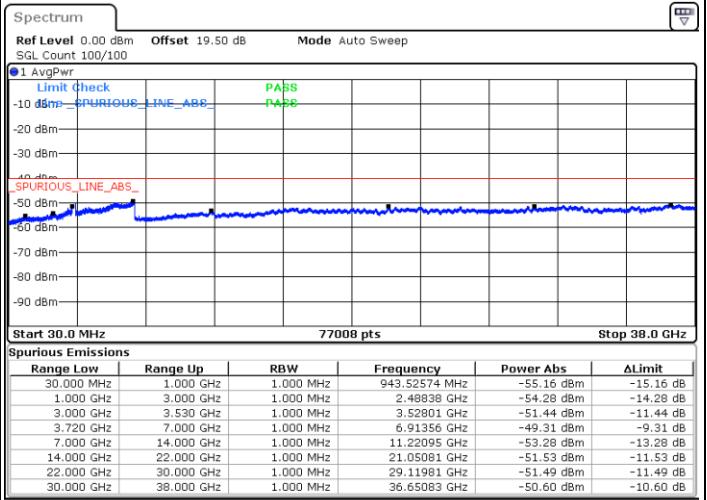

Date: 23.FEB.2021 15:34:52

Highest Channel / FullIRB

N/A

Date: 23.FEB.2021 15:44:00

LTE Band 48C / 20MHz+20MHz

QPSK

Lowest Channel / 1RB0 and 1RB99

Lowest Channel / 1RB99 and 1RB0

Date: 23.FEB.2021 12:24:01

Date: 23.FEB.2021 12:22:30

Lowest Channel / FullIRB

N/A

Date: 23.FEB.2021 12:31:37

LTE Band 48C / 20MHz+20MHz

QPSK

MiddleChannel / 1RB0 and 1RB99

Middle Channel / 1RB99 and 1RB0

Date: 23.FEB.2021 13:01:54

Date: 23.FEB.2021 13:03:25

Middle Channel / FullIRB

N/A

Date: 23.FEB.2021 12:54:18

LTE Band 48C / 20MHz+20MHz

QPSK

Highest Channel / 1RB0 and 1RB99

Highest Channel / 1RB99 and 1RB0

Date: 23.FEB.2021 13:33:50

Date: 23.FEB.2021 13:26:13

Highest Channel / FullIRB

N/A

Date: 23.FEB.2021 13:35:21

LTE Band 48C / 5MHz+20MHz