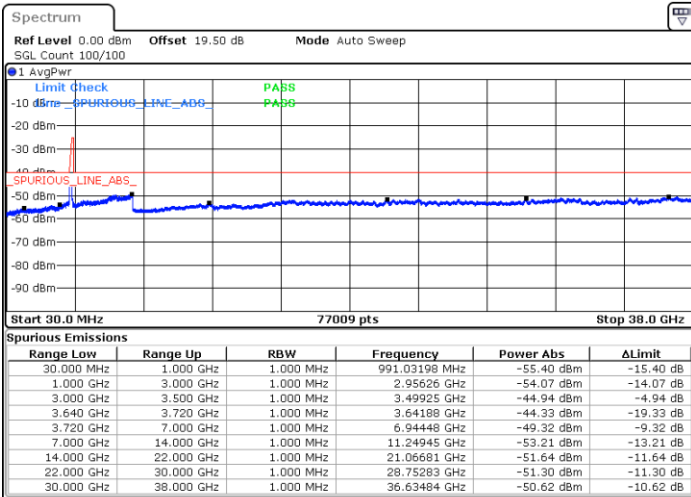

Middle Channel / FullIRB

N/A

Date: 23.FEB.2021 15:21:10

LTE Band 48C / 20MHz+15MHz

QPSK

Highest Channel / 1RB0 and 1RB74

Highest Channel / 1RB99 and 1RB0

Date: 23.FEB.2021 15:42:28

Date: 23.FEB.2021 15:34:52

Highest Channel / FullIRB

N/A

Date: 23.FEB.2021 15:44:00

LTE Band 48C / 20MHz+20MHz

QPSK

Lowest Channel / 1RB0 and 1RB99

Lowest Channel / 1RB99 and 1RB0

Date: 23.FEB.2021 12:24:01

Date: 23.FEB.2021 12:22:30

Lowest Channel / FullIRB

N/A

Date: 23.FEB.2021 12:31:37

LTE Band 48C / 20MHz+20MHz

QPSK

MiddleChannel / 1RB0 and 1RB99

Highest Channel / 1RB0 and 1RB99

Highest Channel / 1RB99 and 1RB0

Date: 23.FEB.2021 13:33:50

Date: 23.FEB.2021 13:26:13

Highest Channel / FullIRB

N/A

Date: 23.FEB.2021 13:35:21

LTE Band 48C / 5MHz+20MHz