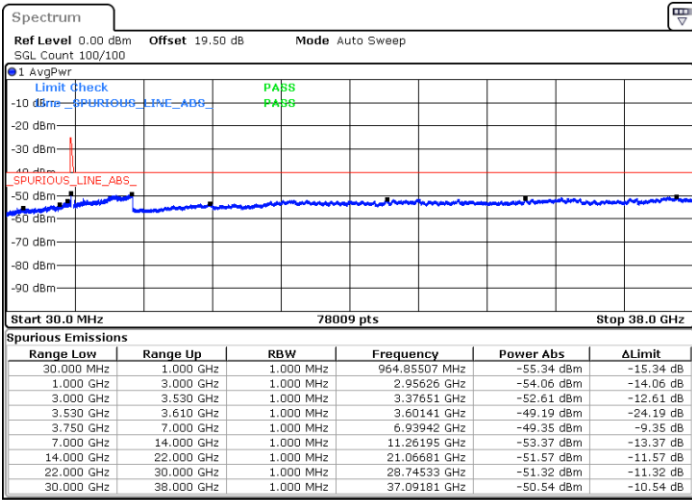

N/A

Date: 23.FEB.2021 15:19:38

LTE Band 48C / 20MHz+15MHz

QPSK

Middle Channel / 1RB0 and 1RB74

Middle Channel / 1RB99 and 1RB0

Date: 23.FEB.2021 15:28:46

Date: 23.FEB.2021 15:30:17

Middle Channel / FullIRB

N/A

Date: 23.FEB.2021 15:21:10

LTE Band 48C / 20MHz+15MHz

QPSK

Highest Channel / 1RB0 and 1RB74

Highest Channel / 1RB99 and 1RB0

Date: 23.FEB.2021 15:42:28

Date: 23.FEB.2021 15:34:52

Highest Channel / FullIRB

N/A

Date: 23.FEB.2021 15:44:00

LTE Band 48C / 20MHz+20MHz

QPSK

Lowest Channel / 1RB0 and 1RB99

Lowest Channel / 1RB99 and 1RB0

Date: 23.FEB.2021 12:24:01

Date: 23.FEB.2021 12:22:30

Lowest Channel / FullIRB

N/A

Date: 23.FEB.2021 12:31:37

LTE Band 48C / 20MHz+20MHz

QPSK

MiddleChannel / 1RB0 and 1RB99