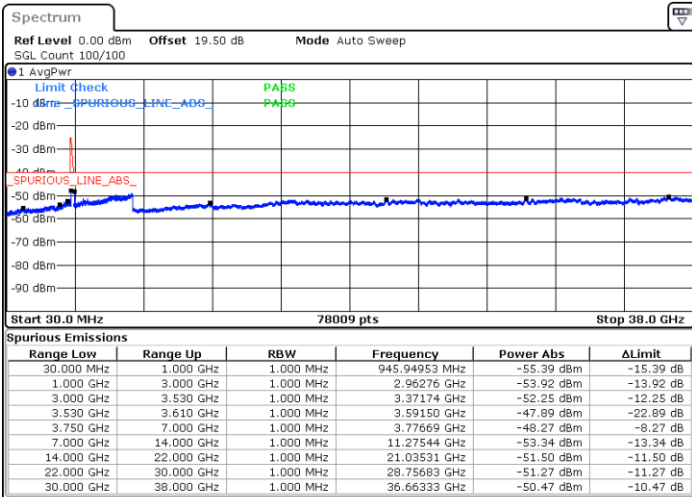

LTE Band 48C / 5MHz+20MHz

16QAM

Middle Channel / 1RB0 and 1RB99

Middle Channel / 1RB24 and 1RB0

Date: 22.FEB.2021 10:51:14

Date: 22.FEB.2021 10:55:48

Middle Channel / FullIRB

N/A

Date: 22.FEB.2021 10:46:41

LTE Band 48C / 5MHz+20MHz

16QAM

Highest Channel / 1RB0 and 1RB99

Highest Channel / 1RB24 and 1RB0

Date: 22.FEB.2021 11:23:08

Date: 22.FEB.2021 11:18:34

Highest Channel / FullIRB

N/A

Date: 22.FEB.2021 11:27:41

LTE Band 48C / 10MHz+20MHz

16QAM

Lowest Channel / 1RB0 and 1RB9

Lowest Channel / 1RB49 and 1RB0

Date: 22.FEB.2021 15:11:21

Date: 22.FEB.2021 15:06:48

Lowest Channel / FullRB

N/A

Date: 22.FEB.2021 15:15:55

LTE Band 48C / 10MHz+20MHz

16QAM

Middle Channel / 1RB0 and 1RB99

Middle Channel / 1RB49 and 1RB0

Date: 22.FEB.2021 15:25:03