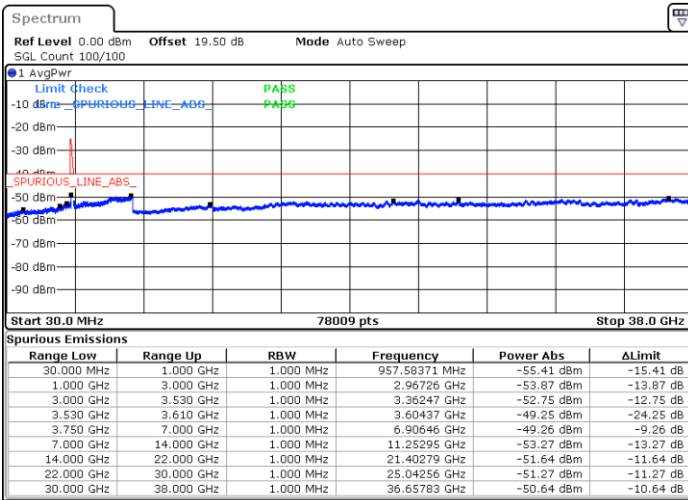

Date: 22.FEB.2021 16:07:23

Lowest Channel / FullIRB

N/A

Date: 22.FEB.2021 16:16:30

LTE Band 48C / 20MHz+10MHz

16QAM

Middle Channel / 1RB0 and 1RB49

Middle Channel / 1RB99 and 1RB0

Date: 22.FEB.2021 16:44:05

Date: 22.FEB.2021 16:56:42

Middle Channel / FullIRB

N/A

Date: 22.FEB.2021 16:39:31

LTE Band 48C / 20MHz+10MHz

16QAM

Highest Channel / 1RB0 and 1RB49

Highest Channel / 1RB99 and 1RB0

Date: 23.FEB.2021 14:22:02

Date: 23.FEB.2021 14:17:28

Highest Channel / FullIRB

N/A

Date: 23.FEB.2021 14:26:36

LTE Band 48C / 20MHz+15MHz

16QAM

Lowest Channel / 1RB0 and 1RB74

Lowest Channel / 1RB99 and 1RB0

Date: 23.FEB.2021 15:13:33

Date: 23.FEB.2021 15:08:59

Lowest Channel / FullIRB

N/A

Date: 23.FEB.2021 15:18:07

LTE Band 48C / 20MHz+15MHz