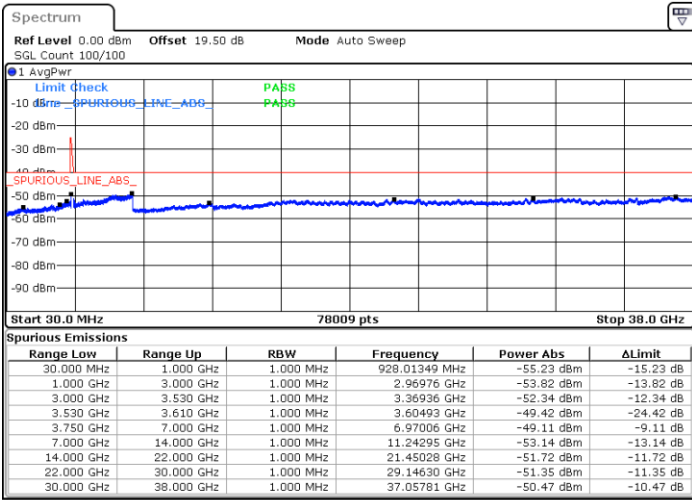

Date: 22.FEB.2021 12:28:59

LTE Band 48C / 20MHz+5MHz

16QAM

Middle Channel / 1RB0 and 1RB24

Middle Channel / 1RB99 and 1RB0

Date: 22.FEB.2021 12:56:18

Date: 22.FEB.2021 13:00:51

Middle Channel / FullIRB

N/A

Date: 22.FEB.2021 12:51:44

LTE Band 48C / 20MHz+5MHz

16QAM

Highest Channel / 1RB0 and 1RB24

Highest Channel / 1RB99 and 1RB0

Date: 22.FEB.2021 13:28:11

Date: 22.FEB.2021 13:23:37

Highest Channel / FullIRB

N/A

Date: 22.FEB.2021 13:32:44

LTE Band 48C / 20MHz+10MHz

16QAM

Lowest Channel / 1RB0 and 1RB49

Lowest Channel / 1RB99 and 1RB0

Date: 22.FEB.2021 16:11:57