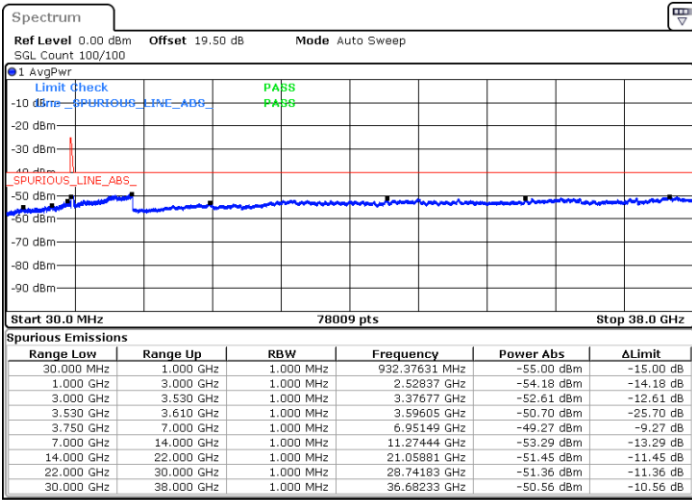

Lowest Channel / FullRB

N/A

Date: 22.FEB.2021 15:15:55

LTE Band 48C / 10MHz+20MHz

16QAM

Middle Channel / 1RB0 and 1RB99

Middle Channel / 1RB49 and 1RB0

Date: 22.FEB.2021 15:25:03

Date: 22.FEB.2021 15:29:37

Middle Channel / FullIRB

N/A

Date: 22.FEB.2021 15:20:29

LTE Band 48C / 10MHz+20MHz

16QAM

Highest Channel / 1RB0 and 1RB99

Highest Channel / 1RB49 and 1RB0

Date: 22.FEB.2021 15:38:44

Date: 22.FEB.2021 15:34:10

Highest Channel / FullIRB

N/A

Date: 22.FEB.2021 15:43:18

LTE Band 48C / 15MHz+20MHz

16QAM

Lowest Channel / 1RB0 and 1RB9

Lowest Channel / 1RB74 and 1RB0

Date: 23.FEB.2021 10:03:01

Date: 23.FEB.2021 09:58:26

Lowest Channel / FullRB

N/A

Date: 23.FEB.2021 10:07:35

LTE Band 48C / 15MHz+20MHz

16QAM