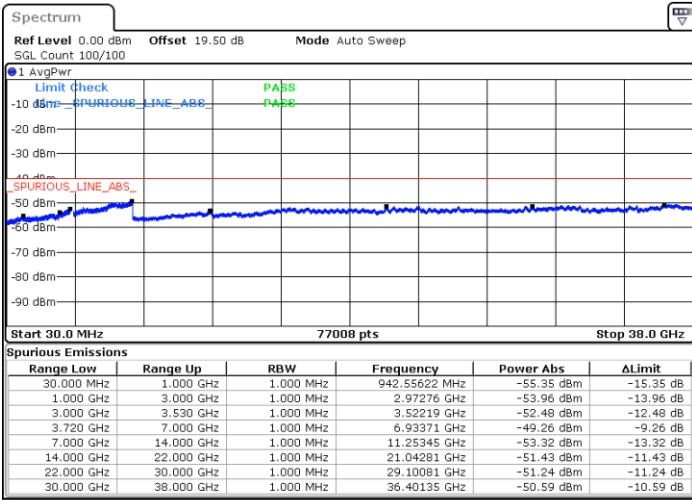

Highest Channel / FullIRB

N/A

Date: 22.FEB.2021 13:32:44

LTE Band 48C / 20MHz+10MHz

16QAM

Lowest Channel / 1RB0 and 1RB49

Lowest Channel / 1RB99 and 1RB0

Date: 22.FEB.2021 16:11:57

Date: 22.FEB.2021 16:07:23

Lowest Channel / FullIRB

N/A

Date: 22.FEB.2021 16:16:30

LTE Band 48C / 20MHz+10MHz

16QAM

Middle Channel / 1RB0 and 1RB49

Middle Channel / 1RB99 and 1RB0

Date: 22.FEB.2021 16:44:05

Date: 22.FEB.2021 16:56:42

Middle Channel / FullIRB

N/A

Date: 22.FEB.2021 16:39:31

LTE Band 48C / 20MHz+10MHz

16QAM

Highest Channel / 1RB0 and 1RB49

Highest Channel / 1RB99 and 1RB0

Date: 23.FEB.2021 14:22:02

Date: 23.FEB.2021 14:17:28

Highest Channel / FullIRB

N/A

Date: 23.FEB.2021 14:26:36

LTE Band 48C / 20MHz+15MHz

16QAM