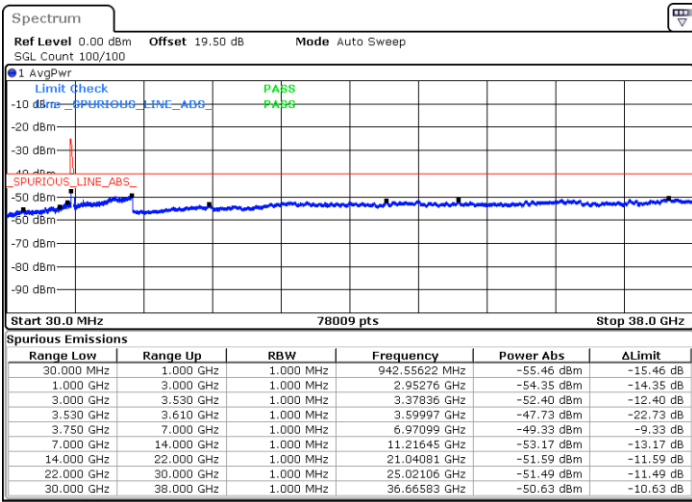

LTE Band 48C / 20MHz+10MHz

QPSK

Highest Channel / 1RB0 and 1RB49

Highest Channel / 1RB99 and 1RB0

Date: 23.FEB.2021 14:23:34

Date: 23.FEB.2021 14:15:57

Highest Channel / FullIRB

N/A

Date: 23.FEB.2021 14:25:05

LTE Band 48C / 20MHz+15MHz

QPSK

Lowest Channel / 1RB0 and 1RB74

Lowest Channel / 1RB99 and 1RB0

Date: 23.FEB.2021 15:12:02

Date: 23.FEB.2021 15:10:30

Lowest Channel / FullIRB