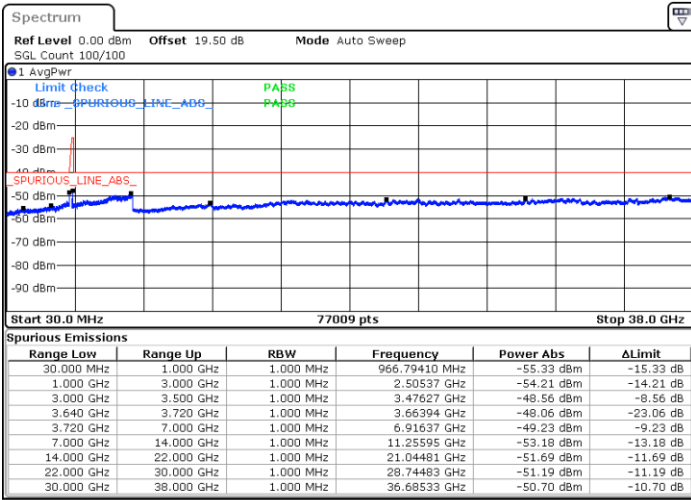

LTE Band 48C / 20MHz+15MHz

16QAM

Highest Channel / 1RB0 and 1RB74

Highest Channel / 1RB99 and 1RB0

Date: 23.FEB.2021 15:40:57

Date: 23.FEB.2021 15:36:23

Highest Channel / FullIRB

N/A

Date: 23.FEB.2021 15:45:31

LTE Band 48C / 20MHz+20MHz

16QAM

Lowest Channel / 1RB0 and 1RB99

Lowest Channel / 1RB99 and 1RB0

Date: 23.FEB.2021 12:25:32

Date: 23.FEB.2021 12:20:58

Lowest Channel / FullIRB

N/A

Date: 23.FEB.2021 12:30:06

LTE Band 48C / 20MHz+20MHz

16QAM

MiddleChannel / 1RB0 and 1RB99

Middle Channel / 1RB99 and 1RB0

Date: 23.FEB.2021 13:00:23

Date: 23.FEB.2021 13:04:56