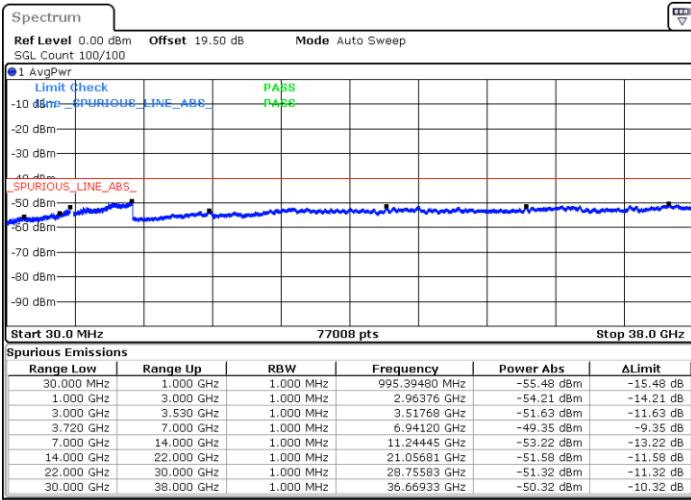

Date: 22.FEB.2021 15:38:44

Date: 22.FEB.2021 15:34:10

Highest Channel / FullIRB

N/A

Date: 22.FEB.2021 15:43:18

LTE Band 48C / 15MHz+20MHz

16QAM

Lowest Channel / 1RB0 and 1RB9

Lowest Channel / 1RB74 and 1RB0

Date: 23.FEB.2021 10:03:01

Date: 23.FEB.2021 09:58:26

Lowest Channel / FullRB

N/A

Date: 23.FEB.2021 10:07:35

LTE Band 48C / 15MHz+20MHz

16QAM

Middle Channel / 1RB0 and 1RB99

Middle Channel / 1RB74 and 1RB0

Date: 23.FEB.2021 10:37:53

Date: 23.FEB.2021 10:42:28

Middle Channel / FullIRB

N/A

Date: 23.FEB.2021 10:33:19

LTE Band 48C / 15MHz+20MHz