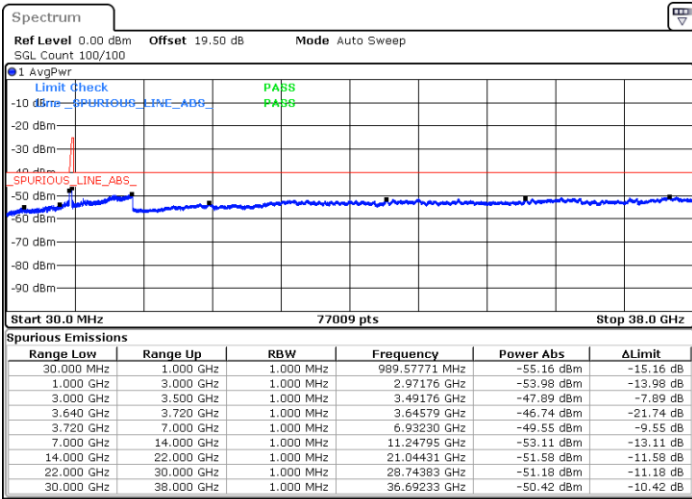

Highest Channel / 1RB0 and 1RB99

Highest Channel / 1RB99 and 1RB0

Date: 23.FEB.2021 13:33:50

Date: 23.FEB.2021 13:26:13

Highest Channel / FullIRB

N/A

Date: 23.FEB.2021 13:35:21

LTE Band 48C / 5MHz+20MHz

16QAM

Lowest Channel / 1RB0 and 1RB99

Lowest Channel / 1RB24 and 1RB0

Date: 22.FEB.2021 10:19:21

Date: 22.FEB.2021 10:14:47

Lowest Channel / FullIRB

N/A

Date: 22.FEB.2021 10:23:54

LTE Band 48C / 5MHz+20MHz

16QAM

Middle Channel / 1RB0 and 1RB99

Middle Channel / 1RB24 and 1RB0

Date: 22.FEB.2021 10:51:14

Date: 22.FEB.2021 10:55:48

Middle Channel / FullIRB

N/A

Date: 22.FEB.2021 10:46:41

LTE Band 48C / 5MHz+20MHz

16QAM

Highest Channel / 1RB0 and 1RB99

Highest Channel / 1RB24 and 1RB0

Date: 22.FEB.2021 11:23:08

Date: 22.FEB.2021 11:18:34

Highest Channel / FullIRB