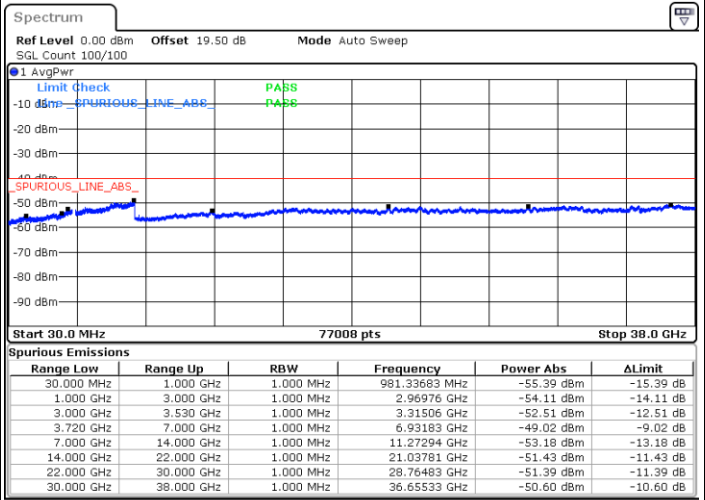

Date: 22.FEB.2021 15:38:44

Date: 22.FEB.2021 15:34:10

Highest Channel / FullIRB

N/A

Date: 22.FEB.2021 15:43:18

LTE Band 48C / 15MHz+20MHz

16QAM

Lowest Channel / 1RB0 and 1RB9

Lowest Channel / 1RB74 and 1RB0

Date: 23.FEB.2021 10:03:01

Date: 23.FEB.2021 09:58:26

Lowest Channel / FullRB

N/A

Date: 23.FEB.2021 10:07:35

LTE Band 48C / 15MHz+20MHz

16QAM

Middle Channel / 1RB0 and 1RB99

Middle Channel / 1RB74 and 1RB0

Date: 23.FEB.2021 10:37:53

Date: 23.FEB.2021 10:42:28

Middle Channel / FullIRB

N/A

Date: 23.FEB.2021 10:33:19

LTE Band 48C / 15MHz+20MHz