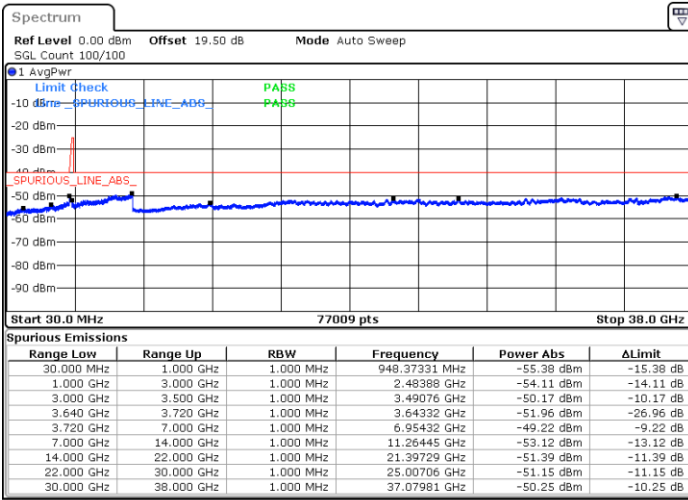

N/A

Date: 22.FEB.2021 12:51:44

LTE Band 48C / 20MHz+5MHz

16QAM

Highest Channel / 1RB0 and 1RB24

Highest Channel / 1RB99 and 1RB0

Date: 22.FEB.2021 13:28:11

Date: 22.FEB.2021 13:23:37

Highest Channel / FullIRB

N/A

Date: 22.FEB.2021 13:32:44

LTE Band 48C / 20MHz+10MHz

16QAM

Lowest Channel / 1RB0 and 1RB49

Lowest Channel / 1RB99 and 1RB0

Date: 22.FEB.2021 16:11:57

Date: 22.FEB.2021 16:07:23

Lowest Channel / FullIRB

N/A

Date: 22.FEB.2021 16:16:30

LTE Band 48C / 20MHz+10MHz

16QAM

Middle Channel / 1RB0 and 1RB49

Middle Channel / 1RB99 and 1RB0

Date: 22.FEB.2021 16:44:05

Date: 22.FEB.2021 16:56:42

Middle Channel / FullIRB

N/A

Date: 22.FEB.2021 16:39:31

LTE Band 48C / 20MHz+10MHz

16QAM

Highest Channel / 1RB0 and 1RB49