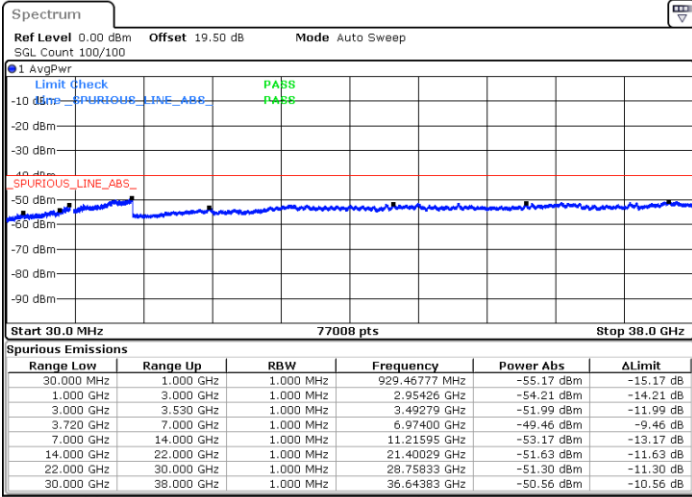

LTE Band 48C / 20MHz+15MHz

16QAM

Highest Channel / 1RB0 and 1RB74

Highest Channel / 1RB99 and 1RB0

Date: 23.FEB.2021 15:40:57

Date: 23.FEB.2021 15:36:23

Highest Channel / FullIRB

N/A

Date: 23.FEB.2021 15:45:31

LTE Band 48C / 20MHz+20MHz

16QAM

Lowest Channel / 1RB0 and 1RB99

Lowest Channel / 1RB99 and 1RB0

Date: 23.FEB.2021 12:25:32

Date: 23.FEB.2021 12:20:58

Lowest Channel / FullIRB

N/A

Date: 23.FEB.2021 12:30:06

LTE Band 48C / 20MHz+20MHz

16QAM

MiddleChannel / 1RB0 and 1RB99

Middle Channel / 1RB99 and 1RB0

Date: 23.FEB.2021 13:00:23

Date: 23.FEB.2021 13:04:56