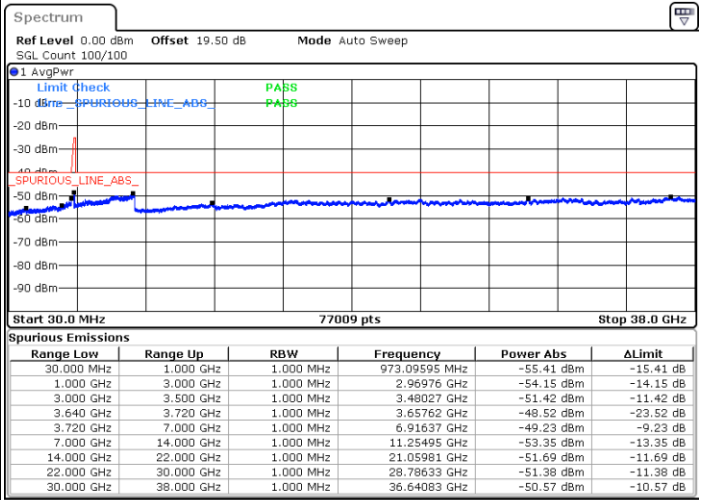

LTE Band 48C / 20MHz+15MHz

16QAM

Highest Channel / 1RB0 and 1RB74

Highest Channel / 1RB99 and 1RB0

Date: 23.FEB.2021 15:40:57

Date: 23.FEB.2021 15:36:23

Highest Channel / FullIRB

N/A

Date: 23.FEB.2021 15:45:31

LTE Band 48C / 20MHz+20MHz

16QAM

Lowest Channel / 1RB0 and 1RB99

Lowest Channel / 1RB99 and 1RB0

Date: 23.FEB.2021 12:25:32

Date: 23.FEB.2021 12:20:58

Lowest Channel / FullIRB

N/A

Date: 23.FEB.2021 12:30:06

LTE Band 48C / 20MHz+20MHz

16QAM

MiddleChannel / 1RB0 and 1RB99

Middle Channel / 1RB99 and 1RB0

Date: 23.FEB.2021 13:00:23

Date: 23.FEB.2021 13:04:56