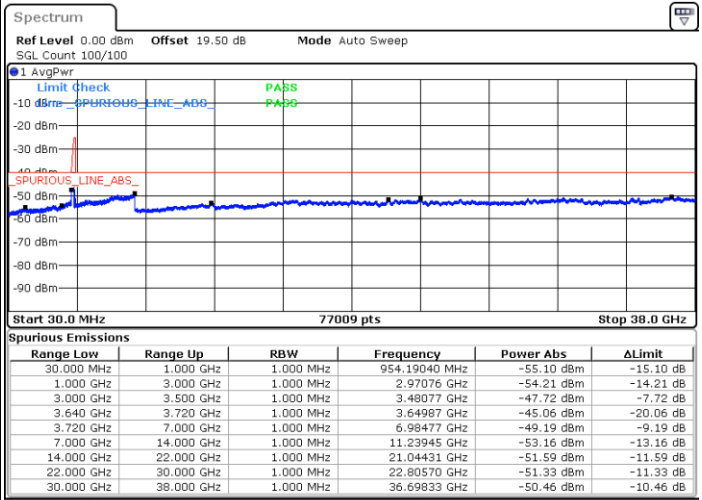

N/A

Date: 22.FEB.2021 12:51:44

LTE Band 48C / 20MHz+5MHz

16QAM

Highest Channel / 1RB0 and 1RB24

Highest Channel / 1RB99 and 1RB0

Date: 22.FEB.2021 13:28:11

Date: 22.FEB.2021 13:23:37

Highest Channel / FullIRB

N/A

Date: 22.FEB.2021 13:32:44

LTE Band 48C / 20MHz+10MHz

16QAM

Lowest Channel / 1RB0 and 1RB49

Lowest Channel / 1RB99 and 1RB0

Date: 22.FEB.2021 16:11:57

Date: 22.FEB.2021 16:07:23

Lowest Channel / FullIRB

N/A

Date: 22.FEB.2021 16:16:30

LTE Band 48C / 20MHz+10MHz

16QAM

Middle Channel / 1RB0 and 1RB49

Middle Channel / 1RB99 and 1RB0