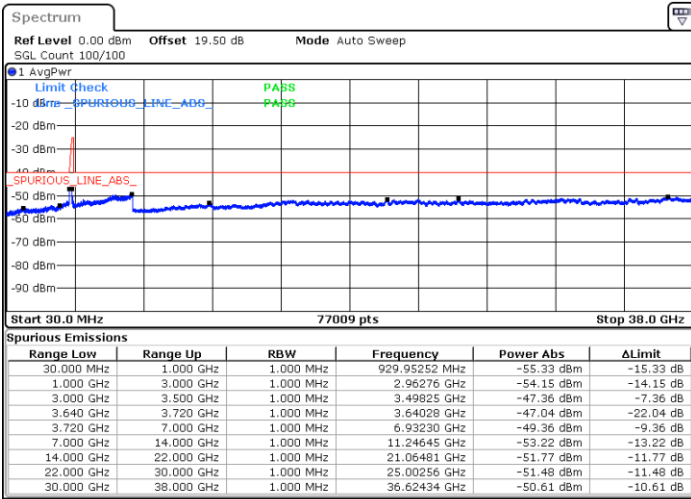

LTE Band 48C / 20MHz+15MHz

16QAM

Highest Channel / 1RB0 and 1RB74

Highest Channel / 1RB99 and 1RB0

Date: 23.FEB.2021 15:40:57

Date: 23.FEB.2021 15:36:23

Highest Channel / FullIRB

N/A

Date: 23.FEB.2021 15:45:31

LTE Band 48C / 20MHz+20MHz

16QAM

Lowest Channel / 1RB0 and 1RB99

Lowest Channel / 1RB99 and 1RB0

Date: 23.FEB.2021 12:25:32

Date: 23.FEB.2021 12:20:58

Lowest Channel / FullIRB

N/A

Date: 23.FEB.2021 12:30:06

LTE Band 48C / 20MHz+20MHz

16QAM

MiddleChannel / 1RB0 and 1RB99

Middle Channel / 1RB99 and 1RB0

Date: 23.FEB.2021 13:00:23

Date: 23.FEB.2021 13:04:56