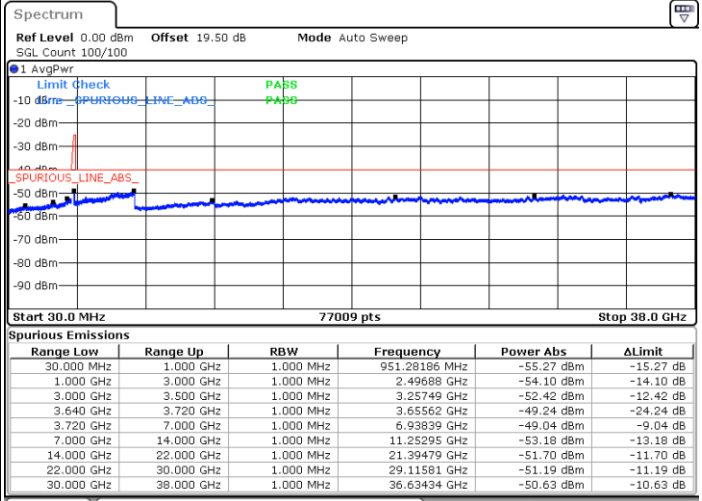

Date: 22.FEB.2021 15:29:37

Middle Channel / FullIRB

N/A

Date: 22.FEB.2021 15:20:29

LTE Band 48C / 10MHz+20MHz

16QAM

Highest Channel / 1RB0 and 1RB99

Highest Channel / 1RB49 and 1RB0

Date: 22.FEB.2021 15:38:44

Date: 22.FEB.2021 15:34:10

Highest Channel / FullIRB

N/A

Date: 22.FEB.2021 15:43:18

LTE Band 48C / 15MHz+20MHz

16QAM

Lowest Channel / 1RB0 and 1RB9

Lowest Channel / 1RB74 and 1RB0

Date: 23.FEB.2021 10:03:01

Date: 23.FEB.2021 09:58:26

Lowest Channel / FullRB

N/A

Date: 23.FEB.2021 10:07:35

LTE Band 48C / 15MHz+20MHz

16QAM

Middle Channel / 1RB0 and 1RB99

Middle Channel / 1RB74 and 1RB0

Date: 23.FEB.2021 10:37:53

Date: 23.FEB.2021 10:42:28

Middle Channel / FullIRB

N/A

Date: 23.FEB.2021 10:33:19

LTE Band 48C / 15MHz+20MHz