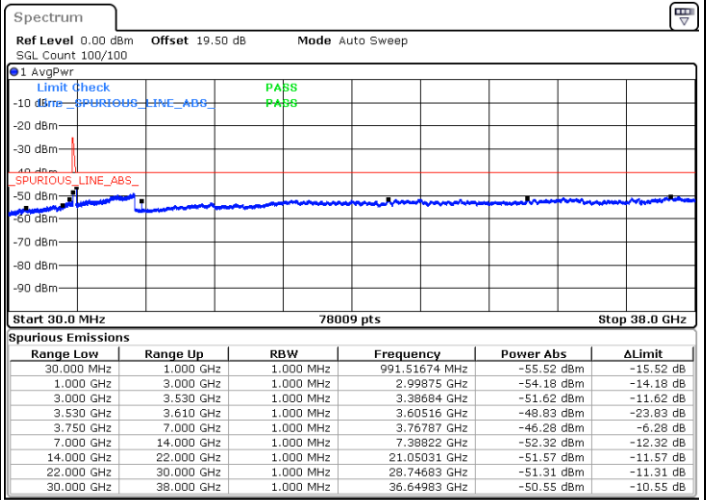

Date: 22.FEB.2021 12:28:59

LTE Band 48C / 20MHz+5MHz

16QAM

Middle Channel / 1RB0 and 1RB24

Middle Channel / 1RB99 and 1RB0

Date: 22.FEB.2021 12:56:18

Date: 22.FEB.2021 13:00:51

Middle Channel / FullIRB

N/A

Date: 22.FEB.2021 12:51:44

LTE Band 48C / 20MHz+5MHz

16QAM

Highest Channel / 1RB0 and 1RB24

Highest Channel / 1RB99 and 1RB0

Date: 22.FEB.2021 13:28:11

Date: 22.FEB.2021 13:23:37

Highest Channel / FullIRB

N/A

Date: 22.FEB.2021 13:32:44

LTE Band 48C / 20MHz+10MHz

16QAM

Lowest Channel / 1RB0 and 1RB49

Lowest Channel / 1RB99 and 1RB0

Date: 22.FEB.2021 16:11:57