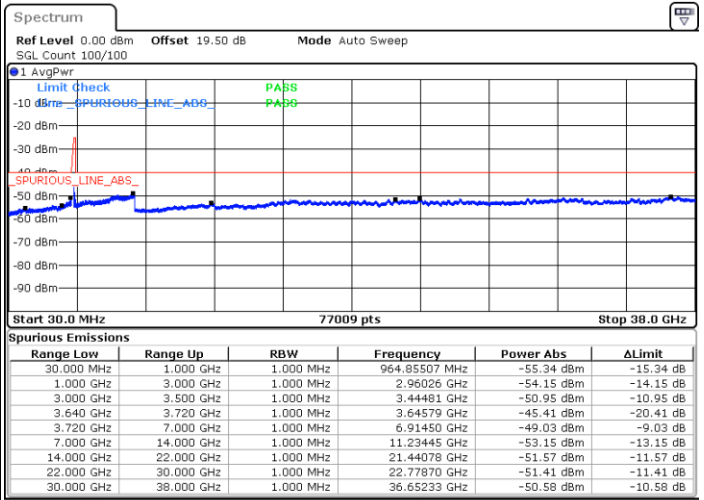

Date: 22.FEB.2021 10:46:41

LTE Band 48C / 5MHz+20MHz

16QAM

Highest Channel / 1RB0 and 1RB99

Highest Channel / 1RB24 and 1RB0

Date: 22.FEB.2021 11:23:08

Date: 22.FEB.2021 11:18:34

Highest Channel / FullIRB

N/A

Date: 22.FEB.2021 11:27:41

LTE Band 48C / 10MHz+20MHz

16QAM

Lowest Channel / 1RB0 and 1RB9

Lowest Channel / 1RB49 and 1RB0

Date: 22.FEB.2021 15:11:21

Date: 22.FEB.2021 15:06:48

Lowest Channel / FullRB

N/A

Date: 22.FEB.2021 15:15:55

LTE Band 48C / 10MHz+20MHz

16QAM

Middle Channel / 1RB0 and 1RB99

Middle Channel / 1RB49 and 1RB0

Date: 22.FEB.2021 15:25:03

Date: 22.FEB.2021 15:29:37

Middle Channel / FullIRB

N/A

Date: 22.FEB.2021 15:20:29

LTE Band 48C / 10MHz+20MHz

16QAM

Highest Channel / 1RB0 and 1RB99

Highest Channel / 1RB49 and 1RB0