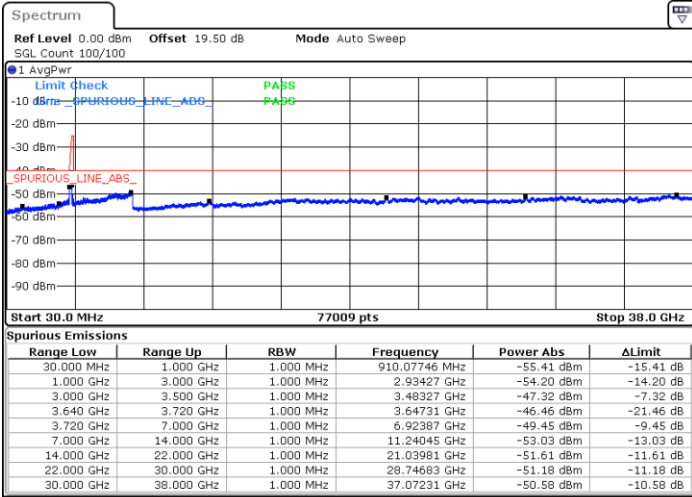

Highest Channel / 1RB99 and 1RB0

Date: 23.FEB.2021 14:22:02

Date: 23.FEB.2021 14:17:28

Highest Channel / FullIRB

N/A

Date: 23.FEB.2021 14:26:36

LTE Band 48C / 20MHz+15MHz

16QAM

Lowest Channel / 1RB0 and 1RB74

Lowest Channel / 1RB99 and 1RB0

Date: 23.FEB.2021 15:13:33

Date: 23.FEB.2021 15:08:59

Lowest Channel / FullIRB

N/A

Date: 23.FEB.2021 15:18:07

LTE Band 48C / 20MHz+15MHz

LTE Band 48C / 20MHz+15MHz

16QAM

Highest Channel / 1RB0 and 1RB74

Highest Channel / 1RB99 and 1RB0

Date: 23.FEB.2021 15:40:57

Date: 23.FEB.2021 15:36:23

Highest Channel / FullIRB

N/A