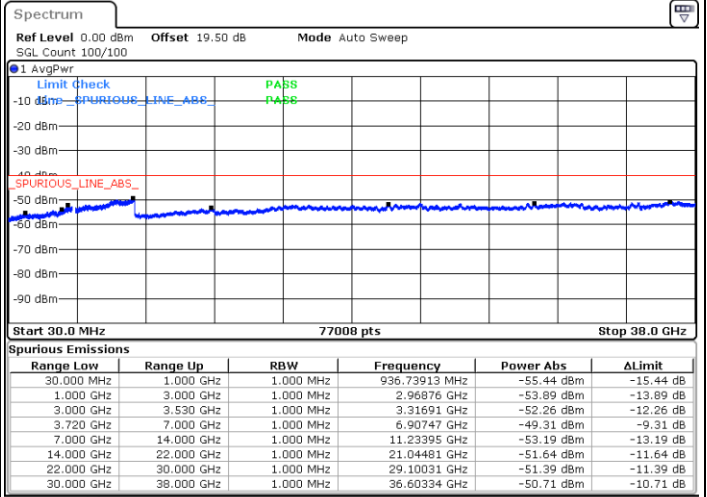

LTE Band 48C / 20MHz+15MHz

16QAM

Highest Channel / 1RB0 and 1RB74

Highest Channel / 1RB99 and 1RB0

Date: 23.FEB.2021 15:40:57

Date: 23.FEB.2021 15:36:23

Highest Channel / FullIRB

N/A

Date: 23.FEB.2021 15:45:31

LTE Band 48C / 20MHz+20MHz

16QAM

Lowest Channel / 1RB0 and 1RB99

Lowest Channel / 1RB99 and 1RB0

Date: 23.FEB.2021 12:25:32

Date: 23.FEB.2021 12:20:58

Lowest Channel / FullIRB

N/A

Date: 23.FEB.2021 12:30:06

LTE Band 48C / 20MHz+20MHz

16QAM

MiddleChannel / 1RB0 and 1RB99

Middle Channel / 1RB99 and 1RB0

Date: 23.FEB.2021 13:00:23

Date: 23.FEB.2021 13:04:56