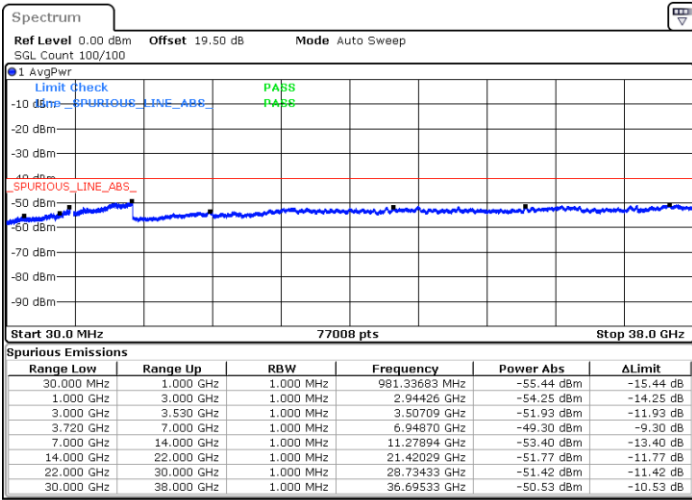

Date: 23.FEB.2021 14:25:05

LTE Band 48C / 20MHz+15MHz

QPSK

Lowest Channel / 1RB0 and 1RB74

Lowest Channel / 1RB99 and 1RB0

Date: 23.FEB.2021 15:12:02

Date: 23.FEB.2021 15:10:30

Lowest Channel / FullIRB

N/A

Date: 23.FEB.2021 15:19:38

LTE Band 48C / 20MHz+15MHz

QPSK

Middle Channel / 1RB0 and 1RB74

Middle Channel / 1RB99 and 1RB0

Date: 23.FEB.2021 15:28:46

Date: 23.FEB.2021 15:30:17

Middle Channel / FullIRB

N/A

Date: 23.FEB.2021 15:21:10

LTE Band 48C / 20MHz+15MHz

QPSK

Highest Channel / 1RB0 and 1RB74

Highest Channel / 1RB99 and 1RB0

Date: 23.FEB.2021 15:42:28

Date: 23.FEB.2021 15:34:52

Highest Channel / FullIRB

N/A

Date: 23.FEB.2021 15:44:00

LTE Band 48C / 20MHz+20MHz

QPSK

Lowest Channel / 1RB0 and 1RB99

Lowest Channel / 1RB99 and 1RB0