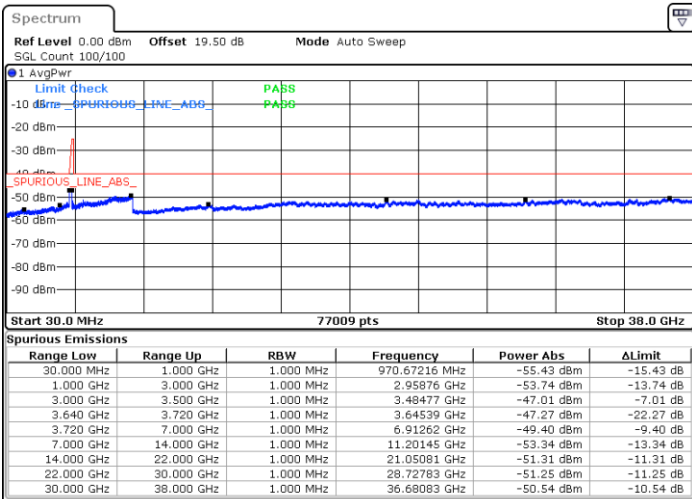

Date: 22.FEB.2021 10:46:41

LTE Band 48C / 5MHz+20MHz

16QAM

Highest Channel / 1RB0 and 1RB99

Highest Channel / 1RB24 and 1RB0

Date: 22.FEB.2021 11:23:08

Date: 22.FEB.2021 11:18:34

Highest Channel / FullIRB

N/A

Date: 22.FEB.2021 11:27:41

LTE Band 48C / 10MHz+20MHz

16QAM

Lowest Channel / 1RB0 and 1RB9

Lowest Channel / 1RB49 and 1RB0

Date: 22.FEB.2021 15:11:21

Date: 22.FEB.2021 15:06:48

Lowest Channel / FullRB

N/A

Date: 22.FEB.2021 15:15:55

LTE Band 48C / 10MHz+20MHz

16QAM

Middle Channel / 1RB0 and 1RB99

Middle Channel / 1RB49 and 1RB0

Date: 22.FEB.2021 15:25:03

Date: 22.FEB.2021 15:29:37

Middle Channel / FullIRB

N/A

Date: 22.FEB.2021 15:20:29

LTE Band 48C / 10MHz+20MHz

16QAM

Highest Channel / 1RB0 and 1RB99

Highest Channel / 1RB49 and 1RB0