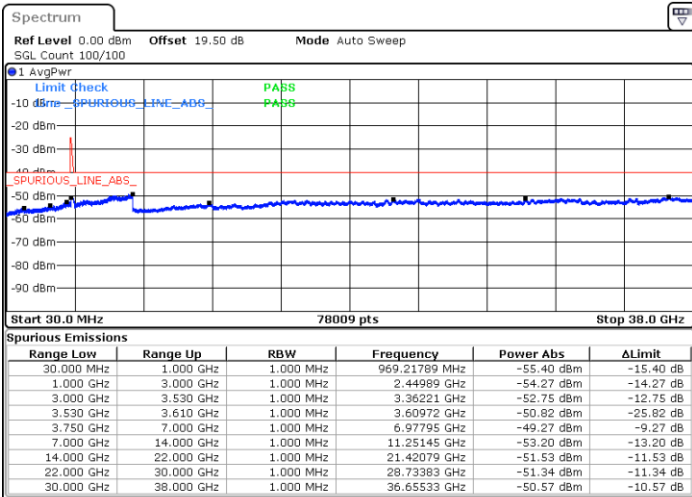

Lowest Channel / 1RB0 and 1RB74

Lowest Channel / 1RB99 and 1RB0

Date: 23.FEB.2021 15:13:33

Date: 23.FEB.2021 15:08:59

Lowest Channel / FullIRB

N/A

Date: 23.FEB.2021 15:18:07

LTE Band 48C / 20MHz+15MHz

LTE Band 48C / 20MHz+15MHz

16QAM

Highest Channel / 1RB0 and 1RB74

Highest Channel / 1RB99 and 1RB0

Date: 23.FEB.2021 15:40:57

Date: 23.FEB.2021 15:36:23

Highest Channel / FullIRB

N/A

Date: 23.FEB.2021 15:45:31

LTE Band 48C / 20MHz+20MHz

16QAM

Lowest Channel / 1RB0 and 1RB99

Lowest Channel / 1RB99 and 1RB0

Date: 23.FEB.2021 12:25:32

Date: 23.FEB.2021 12:20:58

Lowest Channel / FullIRB