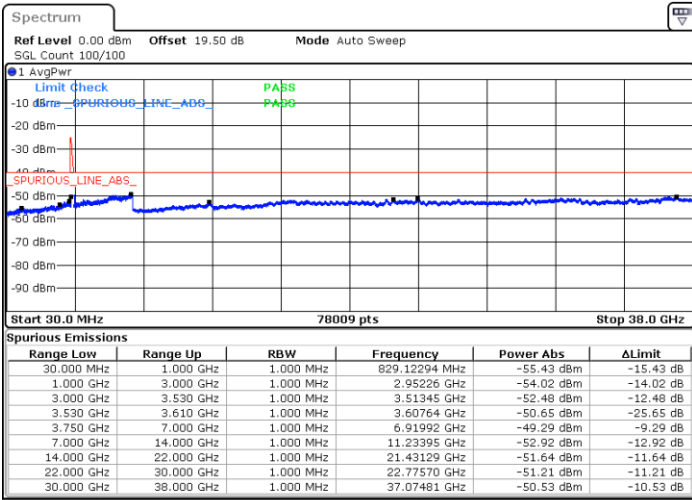

LTE Band 48C / 5MHz+20MHz

16QAM

Middle Channel / 1RB0 and 1RB99

Middle Channel / 1RB24 and 1RB0

Date: 22.FEB.2021 10:51:14

Date: 22.FEB.2021 10:55:48

Middle Channel / FullIRB

N/A

Date: 22.FEB.2021 10:46:41

LTE Band 48C / 5MHz+20MHz

16QAM

Highest Channel / 1RB0 and 1RB99

Highest Channel / 1RB24 and 1RB0

Date: 22.FEB.2021 11:23:08

Date: 22.FEB.2021 11:18:34

Highest Channel / FullIRB

N/A

Date: 22.FEB.2021 11:27:41

LTE Band 48C / 10MHz+20MHz

16QAM

Lowest Channel / 1RB0 and 1RB9

Lowest Channel / 1RB49 and 1RB0

Date: 22.FEB.2021 15:11:21

Date: 22.FEB.2021 15:06:48