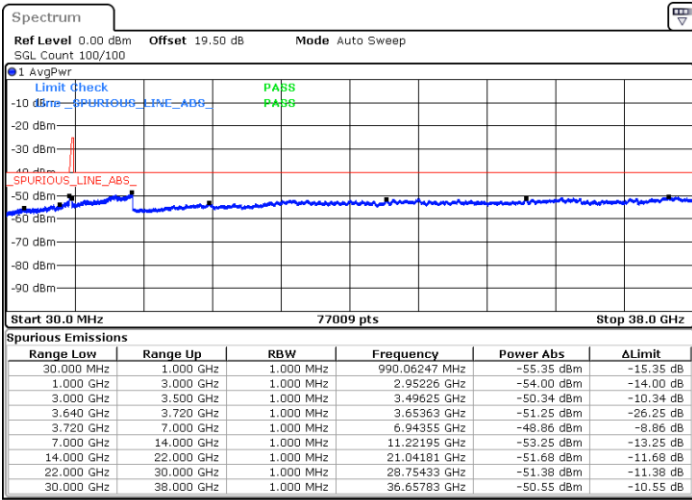

Date: 22.FEB.2021 10:46:41

LTE Band 48C / 5MHz+20MHz

16QAM

Highest Channel / 1RB0 and 1RB99

Highest Channel / 1RB24 and 1RB0

Date: 22.FEB.2021 11:23:08

Date: 22.FEB.2021 11:18:34

Highest Channel / FullIRB

N/A

Date: 22.FEB.2021 11:27:41

LTE Band 48C / 10MHz+20MHz

16QAM

Lowest Channel / 1RB0 and 1RB9

Lowest Channel / 1RB49 and 1RB0

Date: 22.FEB.2021 15:11:21

Date: 22.FEB.2021 15:06:48

Lowest Channel / FullRB

N/A

Date: 22.FEB.2021 15:15:55

LTE Band 48C / 10MHz+20MHz

16QAM

Middle Channel / 1RB0 and 1RB99

Middle Channel / 1RB49 and 1RB0

Date: 22.FEB.2021 15:25:03

Date: 22.FEB.2021 15:29:37

Middle Channel / FullIRB

N/A

Date: 22.FEB.2021 15:20:29

LTE Band 48C / 10MHz+20MHz

16QAM

Highest Channel / 1RB0 and 1RB99

Highest Channel / 1RB49 and 1RB0