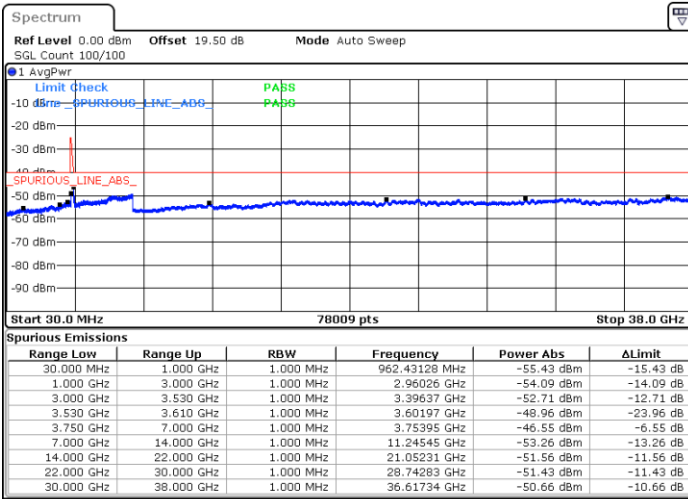

Middle Channel / 1RB0 and 1RB99

Middle Channel / 1RB74 and 1RB0

Date: 23.FEB.2021 10:37:53

Date: 23.FEB.2021 10:42:28

Middle Channel / FullIRB

N/A

Date: 23.FEB.2021 10:33:19

LTE Band 48C / 15MHz+20MHz

16QAM

Highest Channel / 1RB0 and 1RB99

Highest Channel / 1RB74 and 1RB0

Date: 23.FEB.2021 11:09:50

Date: 23.FEB.2021 11:05:16

Highest Channel / FullRB

N/A

Date: 23.FEB.2021 11:14:24

LTE Band 48C / 20MHz+5MHz

16QAM

Lowest Channel / 1RB0 and 1RB24

Lowest Channel / 1RB99 and 1RB0

Date: 22.FEB.2021 12:24:25

Date: 22.FEB.2021 12:19:51

Lowest Channel / FullIRB

N/A

Date: 22.FEB.2021 12:28:59

LTE Band 48C / 20MHz+5MHz

16QAM

Middle Channel / 1RB0 and 1RB24

Middle Channel / 1RB99 and 1RB0

Date: 22.FEB.2021 12:56:18

Date: 22.FEB.2021 13:00:51

Middle Channel / FullIRB