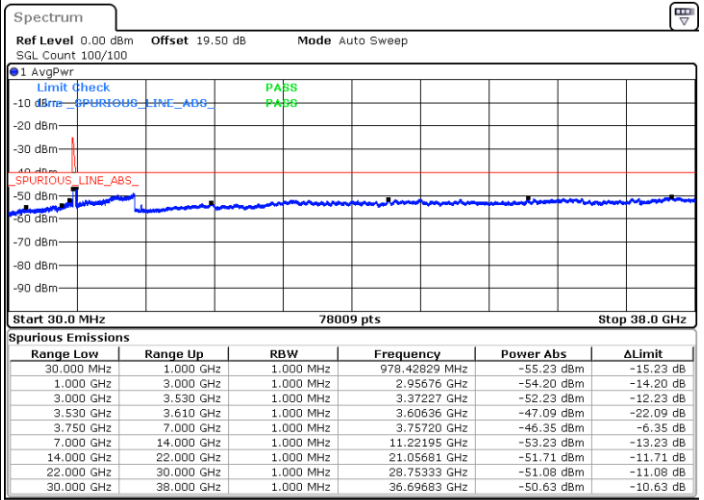

Date: 23.FEB.2021 12:24:01

Date: 23.FEB.2021 12:22:30

Lowest Channel / FullIRB

N/A

Date: 23.FEB.2021 12:31:37

LTE Band 48C / 20MHz+20MHz

QPSK

MiddleChannel / 1RB0 and 1RB99

Middle Channel / 1RB99 and 1RB0

Date: 23.FEB.2021 13:01:54

Date: 23.FEB.2021 13:03:25

Middle Channel / FullIRB

N/A

Date: 23.FEB.2021 12:54:18

LTE Band 48C / 20MHz+20MHz

QPSK

Highest Channel / 1RB0 and 1RB99

Highest Channel / 1RB99 and 1RB0

Date: 23.FEB.2021 13:33:50

Date: 23.FEB.2021 13:26:13

Highest Channel / FullIRB

N/A

Date: 23.FEB.2021 13:35:21

LTE Band 48C / 5MHz+20MHz