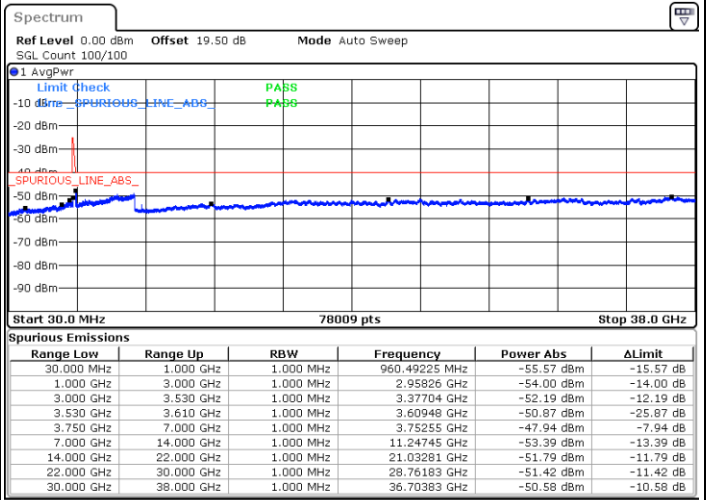

Lowest Channel / 1RB0 and 1RB74

Lowest Channel / 1RB99 and 1RB0

Date: 23.FEB.2021 15:13:33

Date: 23.FEB.2021 15:08:59

Lowest Channel / FullIRB

N/A

Date: 23.FEB.2021 15:18:07

LTE Band 48C / 20MHz+15MHz

LTE Band 48C / 20MHz+15MHz

16QAM

Highest Channel / 1RB0 and 1RB74

Highest Channel / 1RB99 and 1RB0

Date: 23.FEB.2021 15:40:57

Date: 23.FEB.2021 15:36:23

Highest Channel / FullIRB

N/A

Date: 23.FEB.2021 15:45:31

LTE Band 48C / 20MHz+20MHz

16QAM

Lowest Channel / 1RB0 and 1RB99

Lowest Channel / 1RB99 and 1RB0

Date: 23.FEB.2021 12:25:32

Date: 23.FEB.2021 12:20:58

Lowest Channel / FullIRB