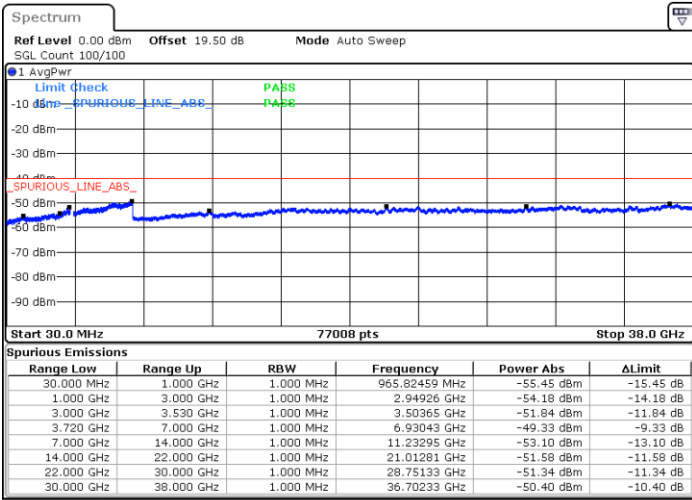

N/A

Date: 22.FEB.2021 11:27:41

LTE Band 48C / 10MHz+20MHz

16QAM

Lowest Channel / 1RB0 and 1RB9

Lowest Channel / 1RB49 and 1RB0

Date: 22.FEB.2021 15:11:21

Date: 22.FEB.2021 15:06:48

Lowest Channel / FullRB

N/A

Date: 22.FEB.2021 15:15:55

LTE Band 48C / 10MHz+20MHz

16QAM

Middle Channel / 1RB0 and 1RB99

Middle Channel / 1RB49 and 1RB0

Date: 22.FEB.2021 15:25:03

Date: 22.FEB.2021 15:29:37

Middle Channel / FullIRB

N/A

Date: 22.FEB.2021 15:20:29

LTE Band 48C / 10MHz+20MHz

16QAM

Highest Channel / 1RB0 and 1RB99

Highest Channel / 1RB49 and 1RB0

Date: 22.FEB.2021 15:38:44

Date: 22.FEB.2021 15:34:10

Highest Channel / FullIRB

N/A

Date: 22.FEB.2021 15:43:18

LTE Band 48C / 15MHz+20MHz

16QAM

Lowest Channel / 1RB0 and 1RB9