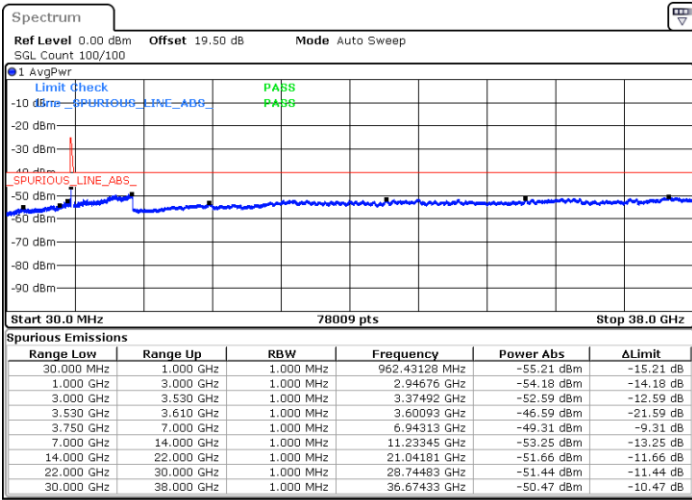

Highest Channel / 1RB99 and 1RB0

Date: 23.FEB.2021 14:22:02

Date: 23.FEB.2021 14:17:28

Highest Channel / FullIRB

N/A

Date: 23.FEB.2021 14:26:36

LTE Band 48C / 20MHz+15MHz

16QAM

Lowest Channel / 1RB0 and 1RB74

Lowest Channel / 1RB99 and 1RB0

Date: 23.FEB.2021 15:13:33

Date: 23.FEB.2021 15:08:59

Lowest Channel / FullIRB

N/A

Date: 23.FEB.2021 15:18:07

LTE Band 48C / 20MHz+15MHz

16QAM

Middle Channel / 1RB0 and 1RB74

Middle Channel / 1RB99 and 1RB0

Date: 23.FEB.2021 15:27:15

Date: 23.FEB.2021 15:31:49

Middle Channel / FullIRB

N/A

Date: 23.FEB.2021 15:22:41

LTE Band 48C / 20MHz+15MHz

16QAM

Highest Channel / 1RB0 and 1RB74

Highest Channel / 1RB99 and 1RB0

Date: 23.FEB.2021 15:40:57

Date: 23.FEB.2021 15:36:23

Highest Channel / FullIRB

N/A