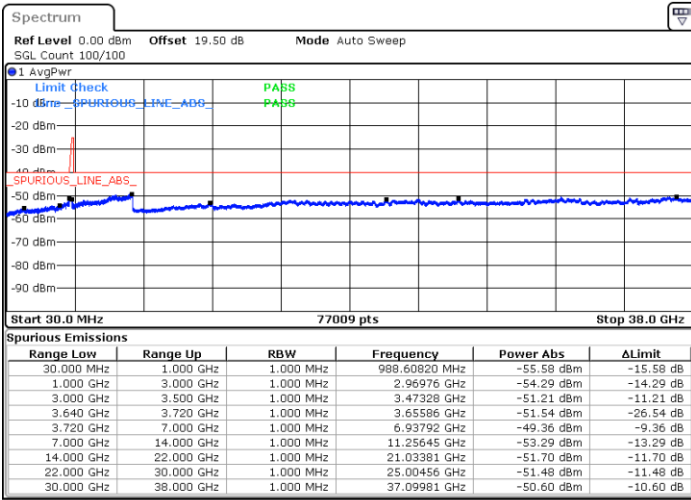

Middle Channel / FullIRB

N/A

Date: 23.FEB.2021 15:21:10

LTE Band 48C / 20MHz+15MHz

QPSK

Highest Channel / 1RB0 and 1RB74

Highest Channel / 1RB99 and 1RB0

Date: 23.FEB.2021 15:42:28

Date: 23.FEB.2021 15:34:52

Highest Channel / FullIRB

N/A

Date: 23.FEB.2021 15:44:00

LTE Band 48C / 20MHz+20MHz

QPSK

Lowest Channel / 1RB0 and 1RB99

Lowest Channel / 1RB99 and 1RB0

Date: 23.FEB.2021 12:24:01

Date: 23.FEB.2021 12:22:30

Lowest Channel / FullIRB

N/A

Date: 23.FEB.2021 12:31:37

LTE Band 48C / 20MHz+20MHz

QPSK

MiddleChannel / 1RB0 and 1RB99

Highest Channel / 1RB0 and 1RB99

Highest Channel / 1RB99 and 1RB0

Date: 23.FEB.2021 13:33:50

Date: 23.FEB.2021 13:26:13

Highest Channel / FullIRB

N/A

Date: 23.FEB.2021 13:35:21

LTE Band 48C / 5MHz+20MHz