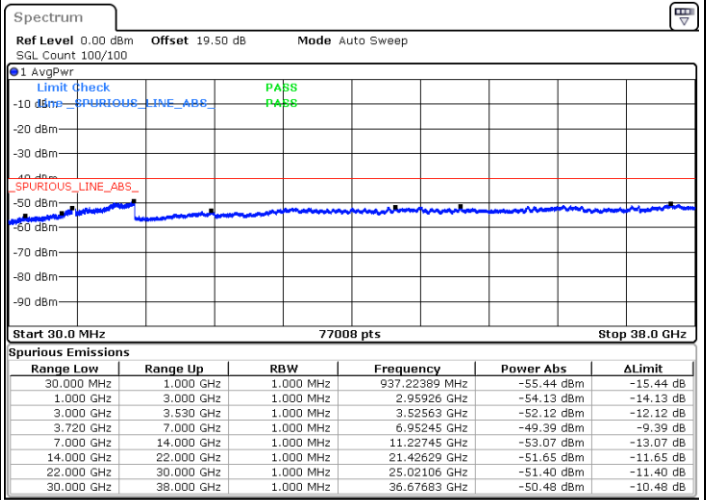

Date: 23.FEB.2021 15:31:49