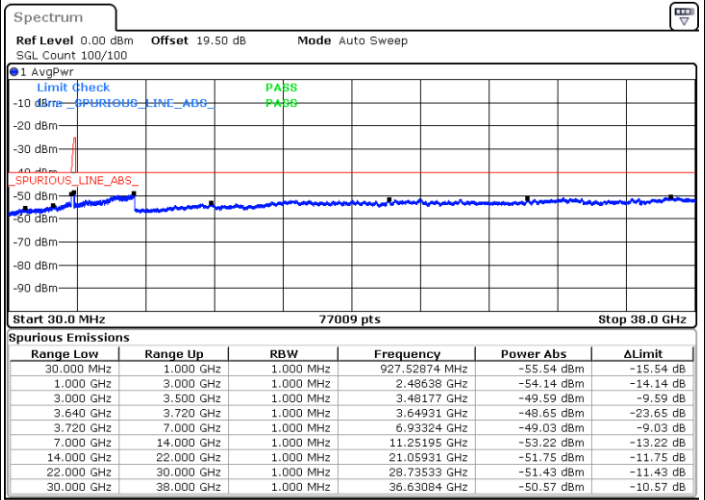

Middle Channel / FullIRB

N/A

Date: 23.FEB.2021 15:21:10

LTE Band 48C / 20MHz+15MHz

QPSK

Highest Channel / 1RB0 and 1RB74

Highest Channel / 1RB99 and 1RB0

Date: 23.FEB.2021 15:42:28

Date: 23.FEB.2021 15:34:52

Highest Channel / FullIRB

N/A

Date: 23.FEB.2021 15:44:00

LTE Band 48C / 20MHz+20MHz

QPSK

Lowest Channel / 1RB0 and 1RB99

Lowest Channel / 1RB99 and 1RB0

Date: 23.FEB.2021 12:24:01

Date: 23.FEB.2021 12:22:30

Lowest Channel / FullIRB

N/A

Date: 23.FEB.2021 12:31:37

LTE Band 48C / 20MHz+20MHz

QPSK

MiddleChannel / 1RB0 and 1RB99

Highest Channel / 1RB0 and 1RB99

Highest Channel / 1RB99 and 1RB0

Date: 23.FEB.2021 13:33:50

Date: 23.FEB.2021 13:26:13

Highest Channel / FullIRB

N/A

Date: 23.FEB.2021 13:35:21

LTE Band 48C / 5MHz+20MHz