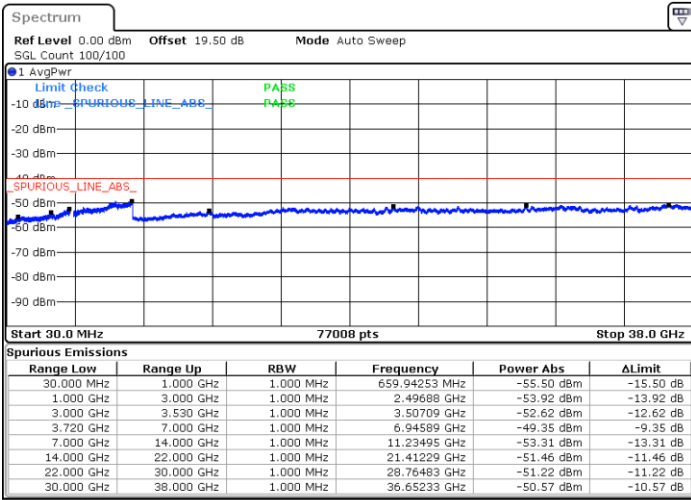

Highest Channel / 1RB0 and 1RB99

Highest Channel / 1RB99 and 1RB0

Date: 23.FEB.2021 13:33:50

Date: 23.FEB.2021 13:26:13

Highest Channel / FullIRB

N/A

Date: 23.FEB.2021 13:35:21

LTE Band 48C / 5MHz+20MHz

16QAM

Lowest Channel / 1RB0 and 1RB99

Lowest Channel / 1RB24 and 1RB0

Date: 22.FEB.2021 10:19:21

Date: 22.FEB.2021 10:14:47

Lowest Channel / FullIRB

N/A

Date: 22.FEB.2021 10:23:54

LTE Band 48C / 5MHz+20MHz

16QAM

Middle Channel / 1RB0 and 1RB99

Middle Channel / 1RB24 and 1RB0

Date: 22.FEB.2021 10:51:14

Date: 22.FEB.2021 10:55:48

Middle Channel / FullIRB

N/A

Date: 22.FEB.2021 10:46:41

LTE Band 48C / 5MHz+20MHz

16QAM

Highest Channel / 1RB0 and 1RB99

Highest Channel / 1RB24 and 1RB0

Date: 22.FEB.2021 11:23:08

Date: 22.FEB.2021 11:18:34

Highest Channel / FullIRB