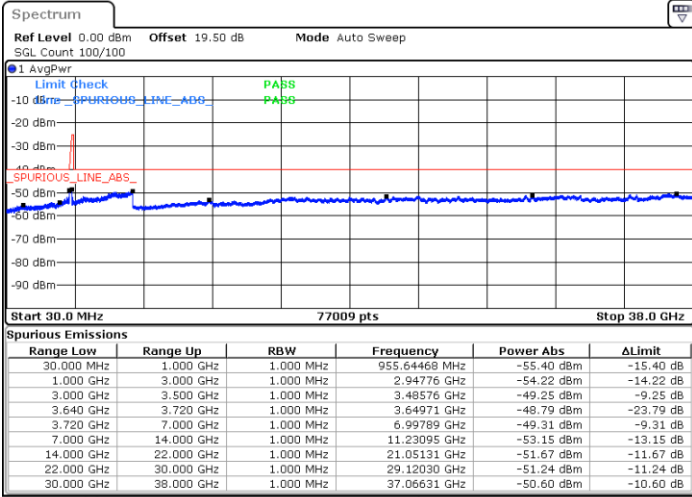

Date: 22.FEB.2021 16:07:23

Lowest Channel / FullIRB

N/A

Date: 22.FEB.2021 16:16:30

LTE Band 48C / 20MHz+10MHz

16QAM

Middle Channel / 1RB0 and 1RB49

Middle Channel / 1RB99 and 1RB0

Date: 22.FEB.2021 16:44:05

Date: 22.FEB.2021 16:56:42

Middle Channel / FullIRB

N/A

Date: 22.FEB.2021 16:39:31

LTE Band 48C / 20MHz+10MHz

16QAM

Highest Channel / 1RB0 and 1RB49

Highest Channel / 1RB99 and 1RB0

Date: 23.FEB.2021 14:22:02

Date: 23.FEB.2021 14:17:28

Highest Channel / FullIRB

N/A

Date: 23.FEB.2021 14:26:36

LTE Band 48C / 20MHz+15MHz

16QAM

Lowest Channel / 1RB0 and 1RB74

Lowest Channel / 1RB99 and 1RB0

Date: 23.FEB.2021 15:13:33

Date: 23.FEB.2021 15:08:59

Lowest Channel / FullIRB

N/A

Date: 23.FEB.2021 15:18:07

LTE Band 48C / 20MHz+15MHz