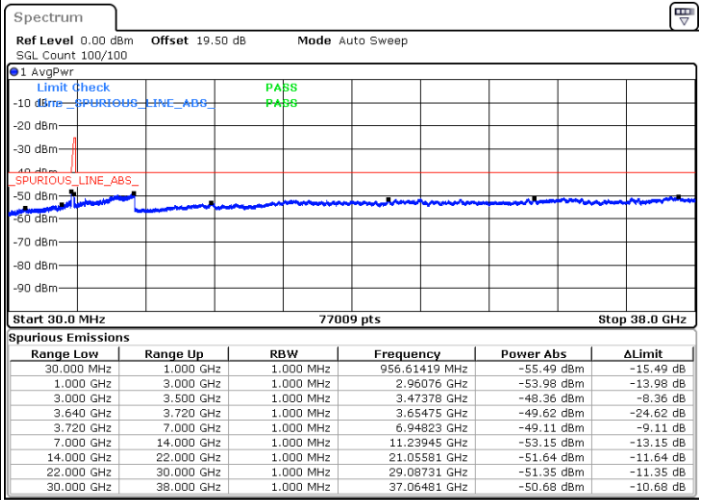

Date: 22.FEB.2021 10:14:47