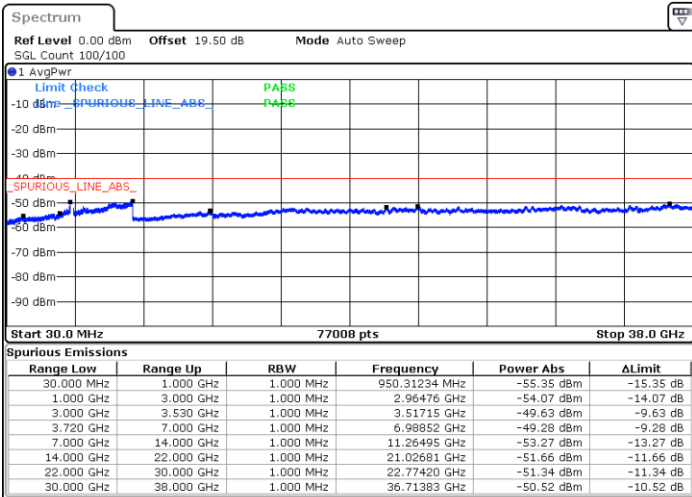

Middle Channel / FullIRB

N/A

Date: 23.FEB.2021 12:55:49