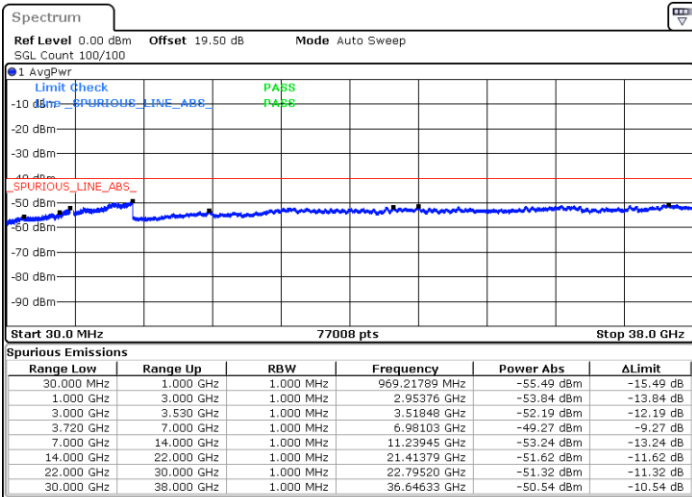

LTE Band 48C / 20MHz+5MHz

16QAM

Lowest Channel / 1RB0 and 1RB24

Lowest Channel / 1RB99 and 1RB0

Date: 22.FEB.2021 12:24:25

Date: 22.FEB.2021 12:19:51

Lowest Channel / FullIRB

N/A

Date: 22.FEB.2021 12:28:59

LTE Band 48C / 20MHz+5MHz

16QAM

Middle Channel / 1RB0 and 1RB24

Middle Channel / 1RB99 and 1RB0

Date: 22.FEB.2021 12:56:18

Date: 22.FEB.2021 13:00:51

Middle Channel / FullIRB

N/A

Date: 22.FEB.2021 12:51:44

LTE Band 48C / 20MHz+5MHz

16QAM

Highest Channel / 1RB0 and 1RB24

Highest Channel / 1RB99 and 1RB0

Date: 22.FEB.2021 13:28:11

Date: 22.FEB.2021 13:23:37

Highest Channel / FullIRB

N/A

Date: 22.FEB.2021 13:32:44

LTE Band 48C / 20MHz+10MHz

16QAM

Lowest Channel / 1RB0 and 1RB49

Lowest Channel / 1RB99 and 1RB0

Date: 22.FEB.2021 16:11:57