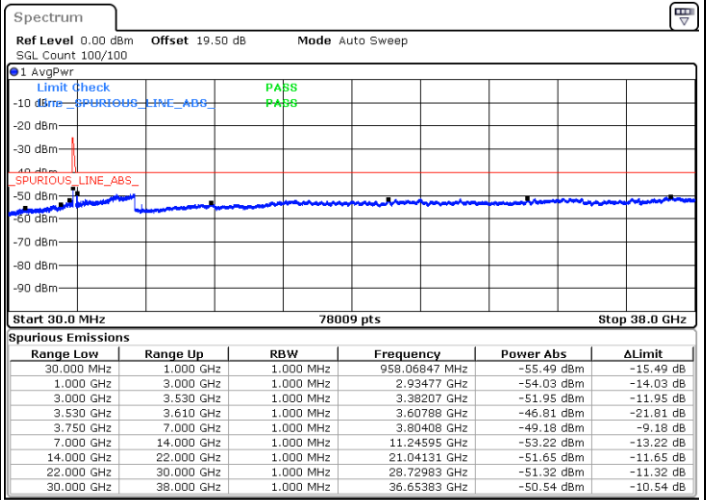

LTE Band 48C / 20MHz+10MHz

QPSK

Highest Channel / 1RB0 and 1RB49

Highest Channel / 1RB99 and 1RB0

Date: 23.FEB.2021 14:23:34

Date: 23.FEB.2021 14:15:57

Highest Channel / FullIRB

N/A

Date: 23.FEB.2021 14:25:05

LTE Band 48C / 20MHz+15MHz

QPSK

Lowest Channel / 1RB0 and 1RB74

Lowest Channel / 1RB99 and 1RB0

Date: 23.FEB.2021 15:12:02

Date: 23.FEB.2021 15:10:30

Lowest Channel / FullIRB