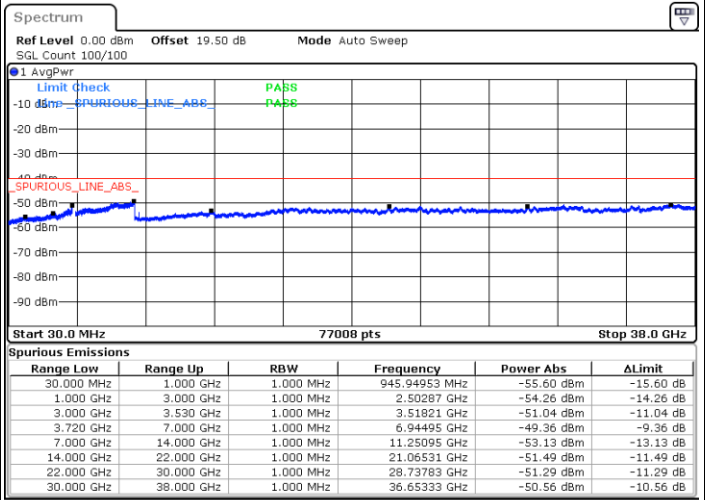

Highest Channel / 1RB0 and 1RB99

Highest Channel / 1RB99 and 1RB0

Date: 23.FEB.2021 13:33:50

Date: 23.FEB.2021 13:26:13

Highest Channel / FullIRB

N/A

Date: 23.FEB.2021 13:35:21

LTE Band 48C / 5MHz+20MHz

LTE Band 48C / 5MHz+20MHz

16QAM

Middle Channel / 1RB0 and 1RB99

Middle Channel / 1RB24 and 1RB0

Date: 22.FEB.2021 10:51:14

Date: 22.FEB.2021 10:55:48

Middle Channel / FullIRB

N/A

Date: 22.FEB.2021 10:46:41

LTE Band 48C / 5MHz+20MHz

16QAM

Highest Channel / 1RB0 and 1RB99

Highest Channel / 1RB24 and 1RB0

Date: 22.FEB.2021 11:23:08

Date: 22.FEB.2021 11:18:34

Highest Channel / FullIRB

N/A

Date: 22.FEB.2021 11:27:41

LTE Band 48C / 10MHz+20MHz

16QAM

Lowest Channel / 1RB0 and 1RB9

Lowest Channel / 1RB49 and 1RB0

Date: 22.FEB.2021 15:11:21

Date: 22.FEB.2021 15:06:48