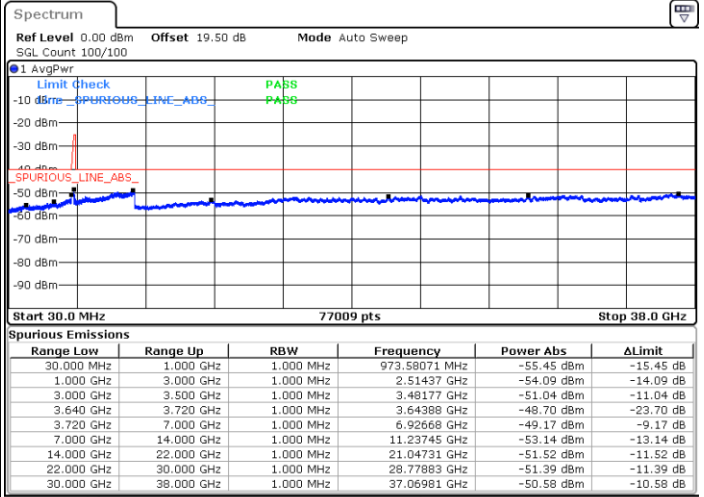

Date: 22.FEB.2021 16:44:05

Date: 22.FEB.2021 16:56:42

Middle Channel / FullIRB

N/A

Date: 22.FEB.2021 16:39:31

LTE Band 48C / 20MHz+10MHz

16QAM

Highest Channel / 1RB0 and 1RB49

Highest Channel / 1RB99 and 1RB0

Date: 23.FEB.2021 14:22:02

Date: 23.FEB.2021 14:17:28

Highest Channel / FullIRB

N/A

Date: 23.FEB.2021 14:26:36

LTE Band 48C / 20MHz+15MHz

16QAM

Lowest Channel / 1RB0 and 1RB74

Lowest Channel / 1RB99 and 1RB0

Date: 23.FEB.2021 15:13:33

Date: 23.FEB.2021 15:08:59

Lowest Channel / FullIRB

N/A

Date: 23.FEB.2021 15:18:07

LTE Band 48C / 20MHz+15MHz