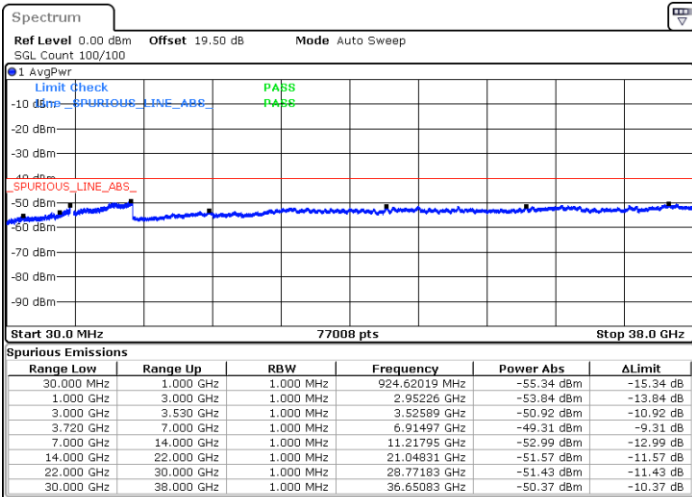

N/A

Date: 22.FEB.2021 11:27:41

LTE Band 48C / 10MHz+20MHz

16QAM

Lowest Channel / 1RB0 and 1RB9

Lowest Channel / 1RB49 and 1RB0

Date: 22.FEB.2021 15:11:21

Date: 22.FEB.2021 15:06:48

Lowest Channel / FullRB

N/A

Date: 22.FEB.2021 15:15:55

LTE Band 48C / 10MHz+20MHz

16QAM

Middle Channel / 1RB0 and 1RB99

Middle Channel / 1RB49 and 1RB0

Date: 22.FEB.2021 15:25:03

Date: 22.FEB.2021 15:29:37

Middle Channel / FullIRB

N/A

Date: 22.FEB.2021 15:20:29

LTE Band 48C / 10MHz+20MHz

16QAM

Highest Channel / 1RB0 and 1RB99

Highest Channel / 1RB49 and 1RB0

Date: 22.FEB.2021 15:38:44

Date: 22.FEB.2021 15:34:10

Highest Channel / FullIRB

N/A

Date: 22.FEB.2021 15:43:18

LTE Band 48C / 15MHz+20MHz

16QAM

Lowest Channel / 1RB0 and 1RB9