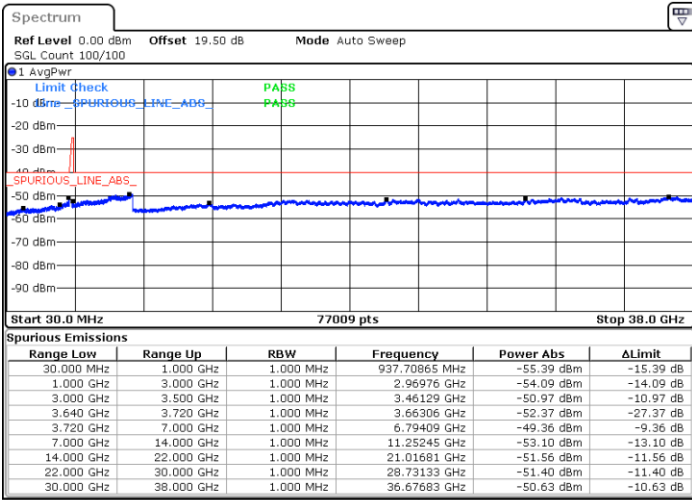

Middle Channel / 1RB99 and 1RB0

Date: 23.FEB.2021 13:01:54

Date: 23.FEB.2021 13:03:25

Middle Channel / FullIRB

N/A

Date: 23.FEB.2021 12:54:18

LTE Band 48C / 20MHz+20MHz

QPSK

Highest Channel / 1RB0 and 1RB99

Highest Channel / 1RB99 and 1RB0

Date: 23.FEB.2021 13:33:50

Date: 23.FEB.2021 13:26:13

Highest Channel / FullIRB

N/A

Date: 23.FEB.2021 13:35:21

LTE Band 48C / 5MHz+20MHz

16QAM

Lowest Channel / 1RB0 and 1RB99

Lowest Channel / 1RB24 and 1RB0

Date: 22.FEB.2021 10:19:21

Date: 22.FEB.2021 10:14:47

Lowest Channel / FullIRB

N/A

Date: 22.FEB.2021 10:23:54