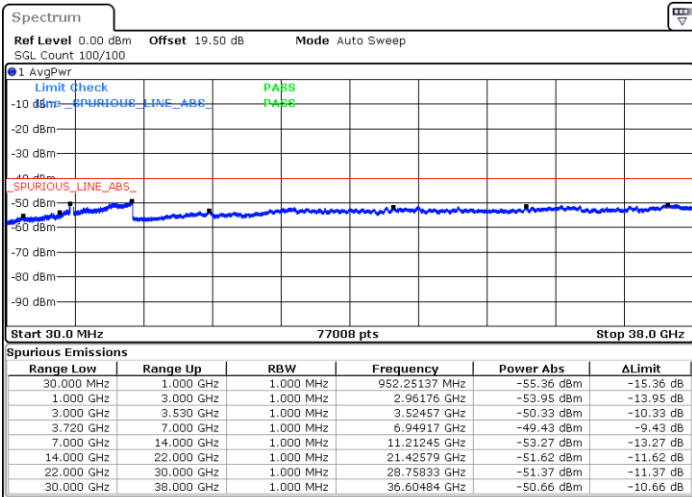

Date: 23.FEB.2021 14:25:05

LTE Band 48C / 20MHz+15MHz

QPSK

Lowest Channel / 1RB0 and 1RB74

Lowest Channel / 1RB99 and 1RB0

Date: 23.FEB.2021 15:12:02

Date: 23.FEB.2021 15:10:30

Lowest Channel / FullIRB

N/A

Date: 23.FEB.2021 15:19:38

LTE Band 48C / 20MHz+15MHz

QPSK

Middle Channel / 1RB0 and 1RB74

Middle Channel / 1RB99 and 1RB0

Date: 23.FEB.2021 15:28:46

Date: 23.FEB.2021 15:30:17

Middle Channel / FullIRB

N/A

Date: 23.FEB.2021 15:21:10

LTE Band 48C / 20MHz+15MHz

QPSK

Highest Channel / 1RB0 and 1RB74

Highest Channel / 1RB99 and 1RB0

Date: 23.FEB.2021 15:42:28

Date: 23.FEB.2021 15:34:52

Highest Channel / FullIRB

N/A

Date: 23.FEB.2021 15:44:00

LTE Band 48C / 20MHz+20MHz

QPSK

Lowest Channel / 1RB0 and 1RB99

Lowest Channel / 1RB99 and 1RB0