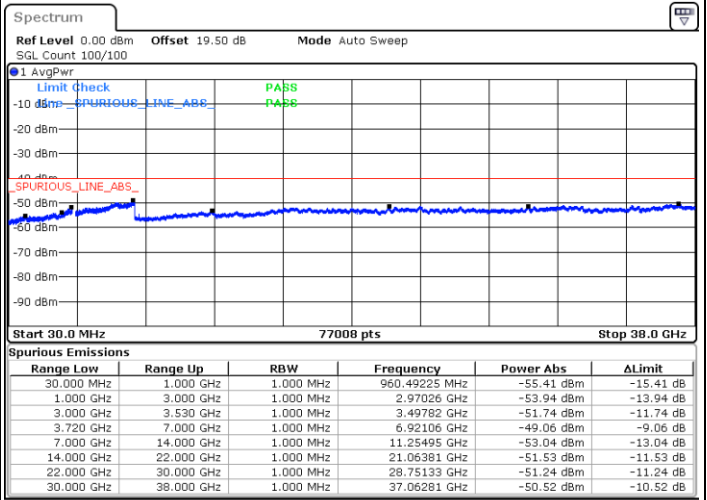

N/A

Date: 22.FEB.2021 11:27:41

LTE Band 48C / 10MHz+20MHz

16QAM

Lowest Channel / 1RB0 and 1RB9

Lowest Channel / 1RB49 and 1RB0

Date: 22.FEB.2021 15:11:21

Date: 22.FEB.2021 15:06:48

Lowest Channel / FullRB

N/A

Date: 22.FEB.2021 15:15:55

LTE Band 48C / 10MHz+20MHz

16QAM

Middle Channel / 1RB0 and 1RB99

Middle Channel / 1RB49 and 1RB0

Date: 22.FEB.2021 15:25:03

Date: 22.FEB.2021 15:29:37

Middle Channel / FullIRB

N/A

Date: 22.FEB.2021 15:20:29

LTE Band 48C / 10MHz+20MHz

16QAM

Highest Channel / 1RB0 and 1RB99

Highest Channel / 1RB49 and 1RB0

Date: 22.FEB.2021 15:38:44

Date: 22.FEB.2021 15:34:10

Highest Channel / FullIRB

N/A

Date: 22.FEB.2021 15:43:18

LTE Band 48C / 15MHz+20MHz

16QAM

Lowest Channel / 1RB0 and 1RB9