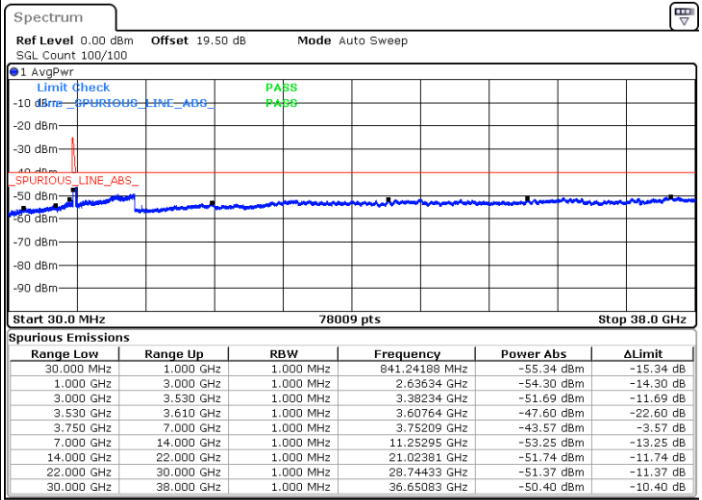

Date: 22.FEB.2021 16:07:23

Lowest Channel / FullIRB

N/A

Date: 22.FEB.2021 16:16:30

LTE Band 48C / 20MHz+10MHz

16QAM

Middle Channel / 1RB0 and 1RB49

Middle Channel / 1RB99 and 1RB0

Date: 22.FEB.2021 16:44:05

Date: 22.FEB.2021 16:56:42

Middle Channel / FullIRB

N/A

Date: 22.FEB.2021 16:39:31

LTE Band 48C / 20MHz+10MHz

16QAM

Highest Channel / 1RB0 and 1RB49

Highest Channel / 1RB99 and 1RB0

Date: 23.FEB.2021 14:22:02

Date: 23.FEB.2021 14:17:28

Highest Channel / FullIRB

N/A

Date: 23.FEB.2021 14:26:36

LTE Band 48C / 20MHz+15MHz

16QAM

Lowest Channel / 1RB0 and 1RB74

Lowest Channel / 1RB99 and 1RB0

Date: 23.FEB.2021 15:13:33

Date: 23.FEB.2021 15:08:59

Lowest Channel / FullIRB

N/A

Date: 23.FEB.2021 15:18:07

LTE Band 48C / 20MHz+15MHz