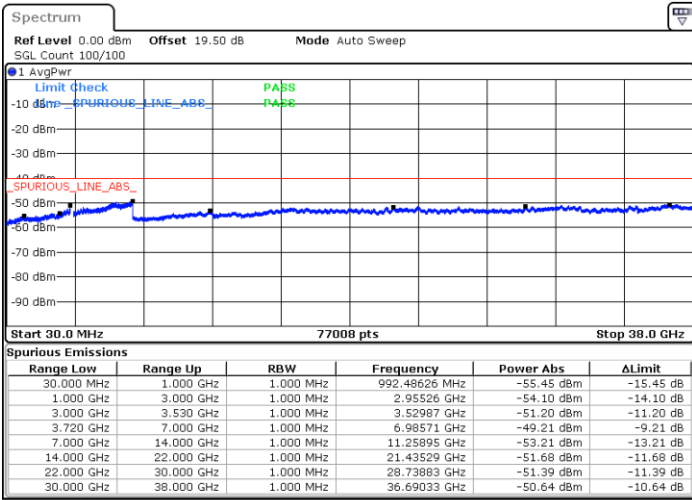

LTE Band 48C / 20MHz+15MHz

16QAM

Middle Channel / 1RB0 and 1RB74

Middle Channel / 1RB99 and 1RB0

Date: 23.FEB.2021 15:27:15