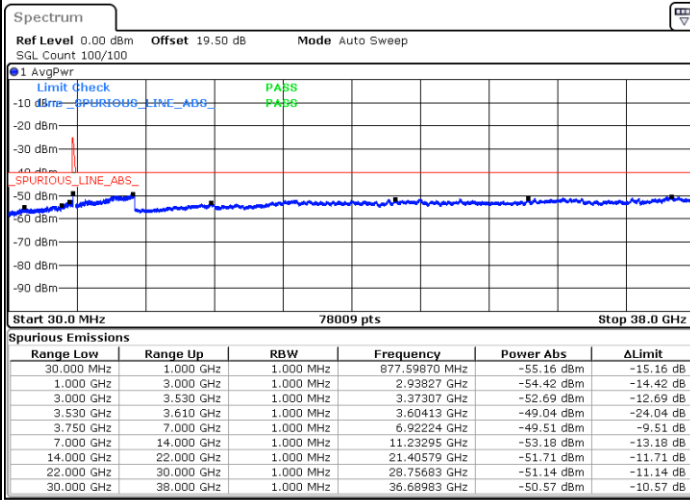

Date: 23.FEB.2021 15:34:52

Highest Channel / FullIRB

N/A

Date: 23.FEB.2021 15:44:00

LTE Band 48C / 20MHz+20MHz

QPSK

Lowest Channel / 1RB0 and 1RB99

Lowest Channel / 1RB99 and 1RB0

Date: 23.FEB.2021 12:24:01

Date: 23.FEB.2021 12:22:30

Lowest Channel / FullIRB

N/A

Date: 23.FEB.2021 12:31:37

LTE Band 48C / 20MHz+20MHz

QPSK

MiddleChannel / 1RB0 and 1RB99

Middle Channel / 1RB99 and 1RB0

Date: 23.FEB.2021 13:01:54

Date: 23.FEB.2021 13:03:25

Middle Channel / FullIRB

N/A

Date: 23.FEB.2021 12:54:18

LTE Band 48C / 20MHz+20MHz

QPSK

Highest Channel / 1RB0 and 1RB99

Highest Channel / 1RB99 and 1RB0

Date: 23.FEB.2021 13:33:50

Date: 23.FEB.2021 13:26:13

Highest Channel / FullIRB

N/A

Date: 23.FEB.2021 13:35:21

LTE Band 48C / 5MHz+20MHz