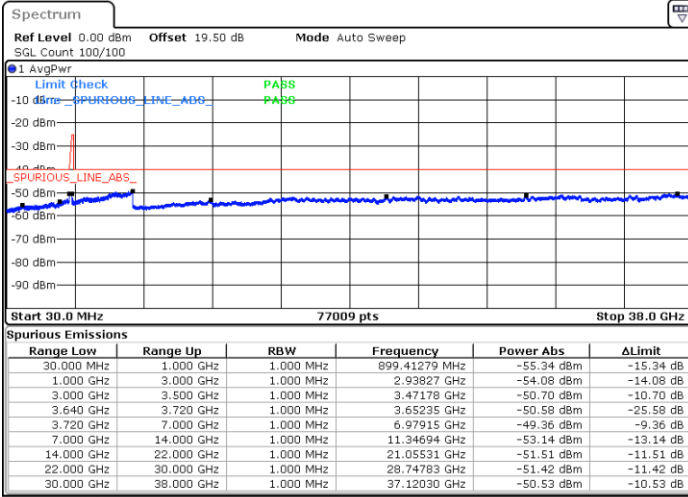

Middle Channel / 1RB0 and 1RB99

Middle Channel / 1RB74 and 1RB0

Date: 23.FEB.2021 10:37:53

Date: 23.FEB.2021 10:42:28

Middle Channel / FullIRB

N/A

Date: 23.FEB.2021 10:33:19

LTE Band 48C / 15MHz+20MHz

16QAM

Highest Channel / 1RB0 and 1RB99

Highest Channel / 1RB74 and 1RB0

Date: 23.FEB.2021 11:09:50

Date: 23.FEB.2021 11:05:16

Highest Channel / FullRB

N/A

Date: 23.FEB.2021 11:14:24

LTE Band 48C / 20MHz+5MHz

16QAM

Lowest Channel / 1RB0 and 1RB24

Lowest Channel / 1RB99 and 1RB0

Date: 22.FEB.2021 12:24:25

Date: 22.FEB.2021 12:19:51

Lowest Channel / FullIRB

N/A

Date: 22.FEB.2021 12:28:59

LTE Band 48C / 20MHz+5MHz

16QAM

Middle Channel / 1RB0 and 1RB24

Middle Channel / 1RB99 and 1RB0

Date: 22.FEB.2021 12:56:18

Date: 22.FEB.2021 13:00:51

Middle Channel / FullIRB