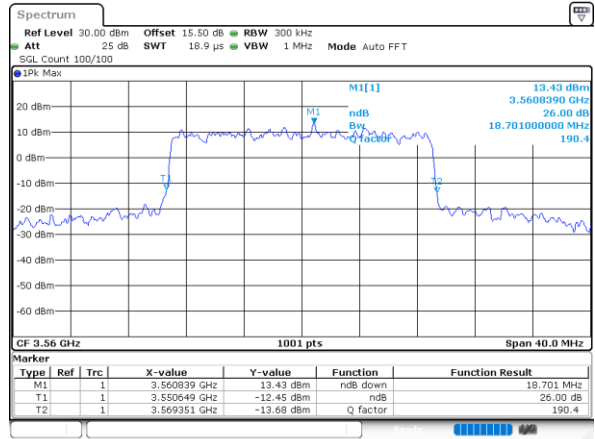

Highest Channel / 15MHz / 16QAM

LTE Band 48

Lowest Channel / 20MHz / QPSK

Date: 27, DEC, 2020 05:22:32

Lowest Channel / 20MHz / 16QAM

Date: 27, DEC, 2020 05:22:53

Middle Channel / 20MHz / QPSK

Date: 27, DEC, 2020 05:22:00

Middle Channel / 20MHz / 16QAM

Date: 27, DEC, 2020 05:21:41

Highest Channel / 20MHz / QPSK

Date: 27, DEC, 2020 05:19:59

Highest Channel / 20MHz / 16QAM

Date: 27, DEC, 2020 05:20:21

LTE Band 48

Lowest Channel / 5MHz / 64QAM