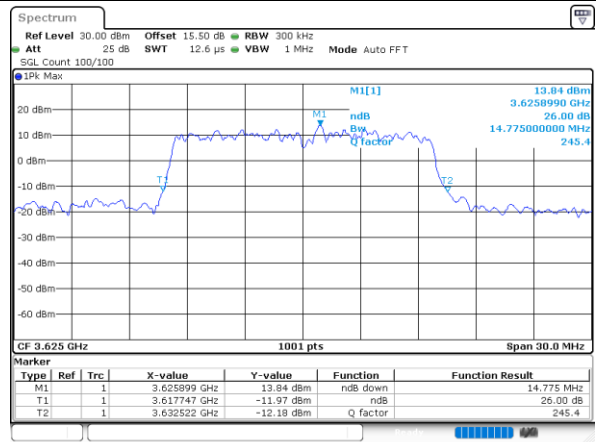

Highest Channel / 10MHz / 16QAM

Date: 27 DEC 2020 05:58:05

LTE Band 48

Lowest Channel / 15MHz / QPSK

Lowest Channel / 15MHz / 16QAM

Middle Channel / 15MHz / QPSK

Middle Channel / 15MHz / 16QAM

Highest Channel / 15MHz / QPSK

Highest Channel / 15MHz / 16QAM

LTE Band 48

Lowest Channel / 20MHz / QPSK

Date: 27, DEC, 2020 05:22:32

Lowest Channel / 20MHz / 16QAM

Date: 27, DEC, 2020 05:22:53

Middle Channel / 20MHz / QPSK

Date: 27, DEC, 2020 05:22:00