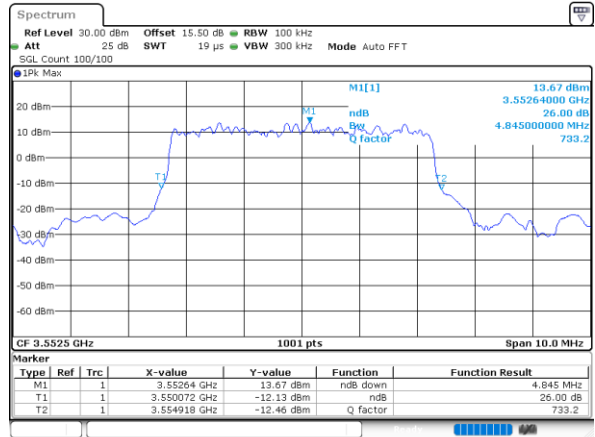

N/A

Date: 27.DEC.2020 04:55:54

26dB Bandwidth

| Mode | LTE Band 48 : 26dB BW(MHz) | | | | | | | | | | | |
|------------|----------------------------|--|--|-------|-------|-------|-------|-------|-------|-------|-------|--|
| BW | | | | 5MHz | | 10MHz | | 15MHz | | 20MHz | | |
| Mod. | | | | QPSK | 16QAM | QPSK | 16QAM | QPSK | 16QAM | QPSK | 16QAM | |
| Lowest CH | | | | 4.86 | 4.85 | 9.67 | 9.77 | 14.18 | 14.15 | 18.98 | 18.70 | |
| Middle CH | | | | 4.83 | 4.92 | 9.69 | 9.69 | 14.30 | 14.78 | 18.70 | 18.94 | |
| Highest CH | | | | 4.90 | 4.79 | 9.73 | 9.97 | 14.09 | 14.27 | 18.94 | 18.98 | |
| Mode | LTE Band 48 : 26dB BW(MHz) | | | | | | | | | | | |
| BW | | | | 5MHz | | 10MHz | | 15MHz | | 20MHz | | |
| Mod. | | | | 64QAM | | 64QAM | | 64QAM | | 64QAM | | |
| Lowest CH | | | | 4.78 | - | 9.67 | - | 14.33 | - | 18.78 | - | |
| Middle CH | | | | 4.88 | - | 9.77 | - | 14.39 | - | 19.02 | - | |
| Highest CH | | | | 4.82 | - | 9.61 | - | 14.21 | - | 18.70 | - | |

LTE Band 48

Lowest Channel / 5MHz / QPSK

Date: 27 DEC 2020 06:06:48

Lowest Channel / 5MHz / 16QAM

Date: 27 DEC 2020 06:07:09

Middle Channel / 5MHz / QPSK

Date: 27 DEC 2020 06:09:00

Middle Channel / 5MHz / 16QAM