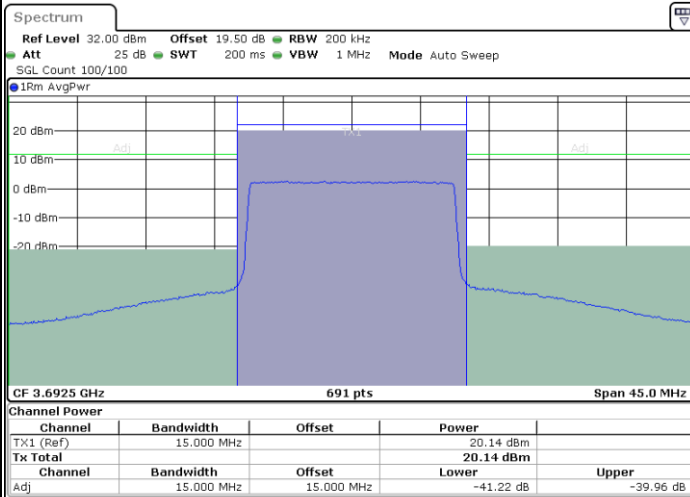

Highest Channel / FullIRB

N/A

Date: 26.DEC.2020 22:45:40