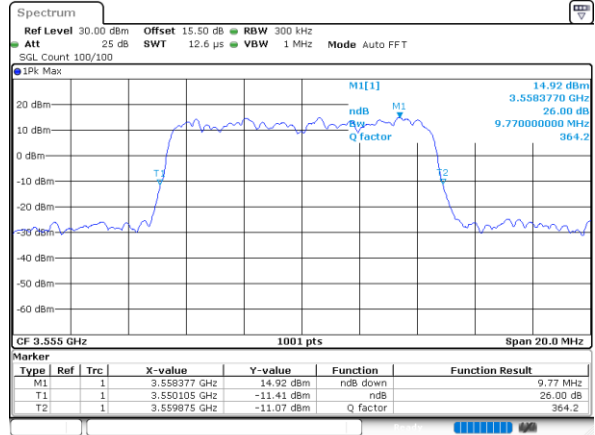

Lowest Channel / 10MHz / 16QAM

Date: 27 DEC 2020 06:00:41