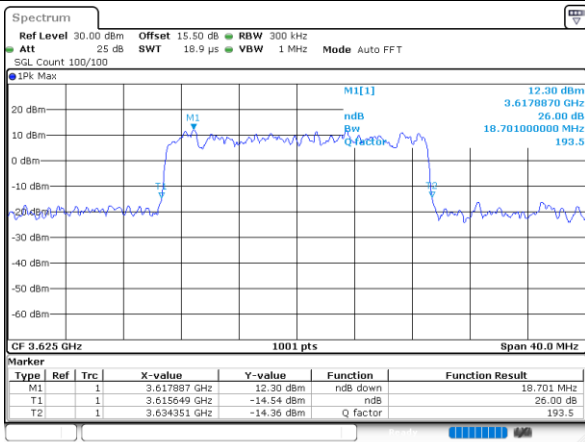

Highest Channel / 15MHz / 16QAM

LTE Band 48

Lowest Channel / 20MHz / QPSK

Date: 27, DEC, 2020 05:22:32

Lowest Channel / 20MHz / 16QAM

Date: 27, DEC, 2020 05:22:53

Middle Channel / 20MHz / QPSK

Date: 27, DEC, 2020 05:22:00

Middle Channel / 20MHz / 16QAM

Date: 27, DEC, 2020 05:21:41

Highest Channel / 20MHz / QPSK

Date: 27, DEC, 2020 05:19:59

Highest Channel / 20MHz / 16QAM

Date: 27, DEC, 2020 05:20:21

LTE Band 48

Lowest Channel / 5MHz / 64QAM