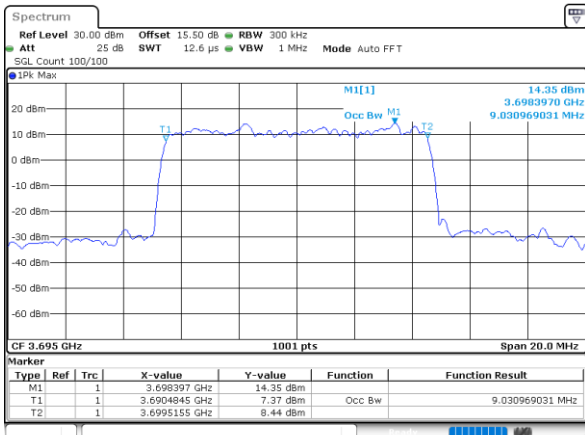

Date: 27_DEC.2020 06:08:32

Highest Channel / 5MHz / QPSK

Date: 27_DEC.2020 06:09:21

Highest Channel / 5MHz / 16QAM

Date: 27_DEC.2020 06:09:41

LTE Band 48

Lowest Channel / 10MHz / QPSK

Date: 27 DEC 2020 06:00:06

Lowest Channel / 10MHz / 16QAM

Date: 27 DEC 2020 06:00:34

Middle Channel / 10MHz / QPSK

Date: 27 DEC 2020 05:59:36

Middle Channel / 10MHz / 16QAM

Date: 27 DEC 2020 05:59:14

Highest Channel / 10MHz / QPSK

Date: 27 DEC 2020 05:57:30

Highest Channel / 10MHz / 16QAM

Date: 27 DEC 2020 05:57:57

LTE Band 48

Lowest Channel / 15MHz / QPSK

Date: 27_DEC.2020 05:26:37

Lowest Channel / 15MHz / 16QAM

Date: 27_DEC.2020 05:27:05

Middle Channel / 15MHz / QPSK