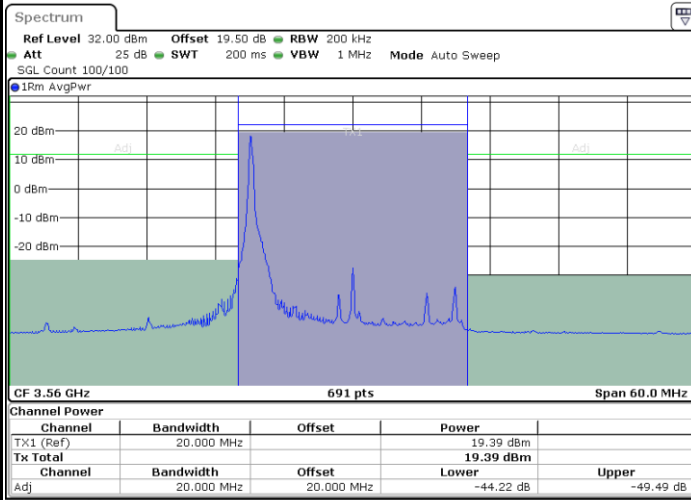

N/A

Date: 26.DEC.2020 22:45:40

LTE Band 48 / 20MHz

64QAM

Lowest Channel / 1RB0

Lowest Channel / 1RBmax

Date: 19 MAR 2021 00:20:43

Date: 27 DEC 2020 03:02:48