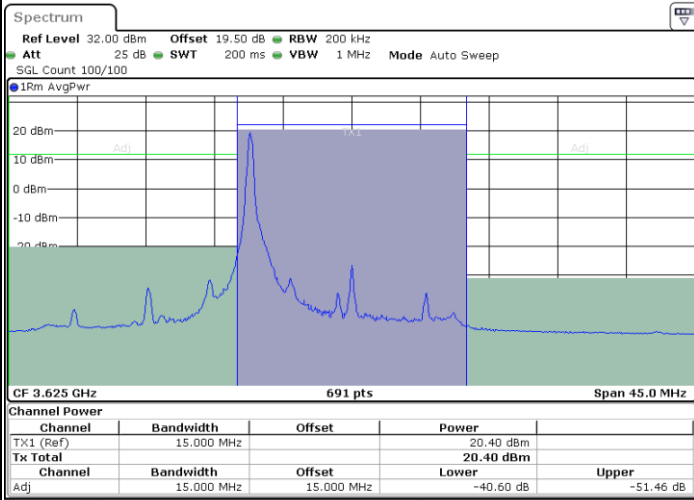

LTE Band 48 / 15MHz

64QAM

Middle Channel / 1RB0

Middle Channel / 1RBmax

Date: 26.DEC.2020 22:31:05

Date: 26.DEC.2020 22:32:21

Middle Channel / FullRB

N/A

Date: 18.MAR.2021 23:23:07

LTE Band 48 / 15MHz

64QAM

Highest Channel / 1RB0

Highest Channel / 1RBmax

Date: 27.DEC.2020 00:17:06

Date: 27.DEC.2020 00:19:51

Highest Channel / FullIRB