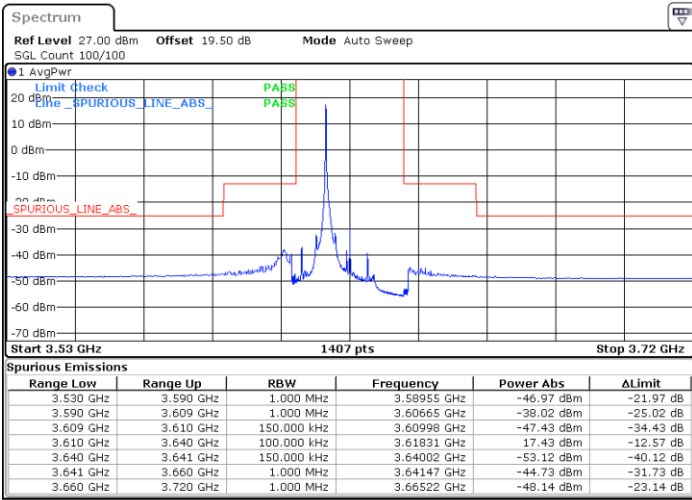

LTE Band 48 / 10MHz

QPSK

Highest Channel / 1RB0

Highest Channel / 1RBmax

Date: 19 DEC 2020 16:45:50

Date: 19 DEC 2020 16:49:21

Highest Channel / FullIRB

N/A

Date: 19 DEC 2020 16:31:35

LTE Band 48 / 15MHz

QPSK

Lowest Channel / 1RB0

Lowest Channel / 1RBmax

Date: 26.DEC.2020 21:53:35

Date: 27.DEC.2020 01:48:29

Lowest Channel / FullIRB

N/A

Date: 2.FEB.2021 11:07:28

LTE Band 48 / 15MHz

QPSK

Middle Channel / 1RB0

Middle Channel / 1RBmax

Date: 27.DEC.2020 01:12:47

Date: 27.DEC.2020 01:14:33

Middle Channel / FullIRB

N/A

Date: 27.DEC.2020 01:44:23

LTE Band 48 / 15MHz

QPSK

Highest Channel / 1RB0

Highest Channel / 1RBmax

Date: 27.DEC.2020 01:02:26