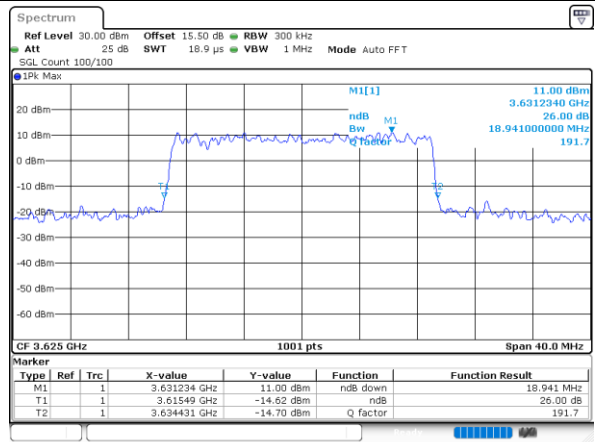

Highest Channel / 15MHz / 16QAM

LTE Band 48

Lowest Channel / 20MHz / QPSK

Date: 27, DEC, 2020 05:22:32

Lowest Channel / 20MHz / 16QAM

Date: 27, DEC, 2020 05:22:53

Middle Channel / 20MHz / QPSK

Date: 27, DEC, 2020 05:22:00

Middle Channel / 20MHz / 16QAM

Date: 27, DEC, 2020 05:21:41

Highest Channel / 20MHz / QPSK

Date: 27, DEC, 2020 05:19:59

Highest Channel / 20MHz / 16QAM

Date: 27, DEC, 2020 05:20:21

LTE Band 48

Lowest Channel / 5MHz / 64QAM