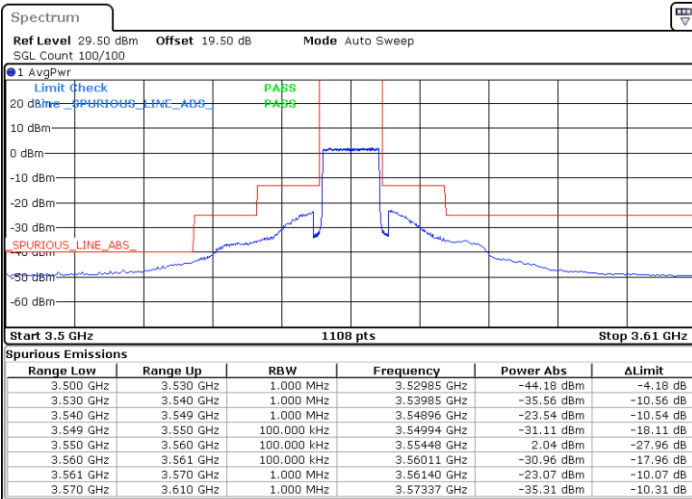

Highest Channel / 1RBmax

Date: 19 DEC 2020 14:22:37

Date: 19 DEC 2020 14:25:02

Highest Channel / FullIRB

N/A

Date: 19 DEC 2020 14:09:15

LTE Band 48 / 10MHz

QPSK

Lowest Channel / 1RB0

Lowest Channel / 1RBmax

Date: 19 DEC 2020 15:04:38

Date: 19 DEC 2020 15:07:13

Lowest Channel / FullIRB

N/A

Date: 19 DEC 2020 14:34:21

LTE Band 48 / 10MHz

LTE Band 48 / 10MHz

QPSK

Highest Channel / 1RB0

Highest Channel / 1RBmax

Date: 19 DEC 2020 16:45:50

Date: 19 DEC 2020 16:49:21

Highest Channel / FullIRB

N/A