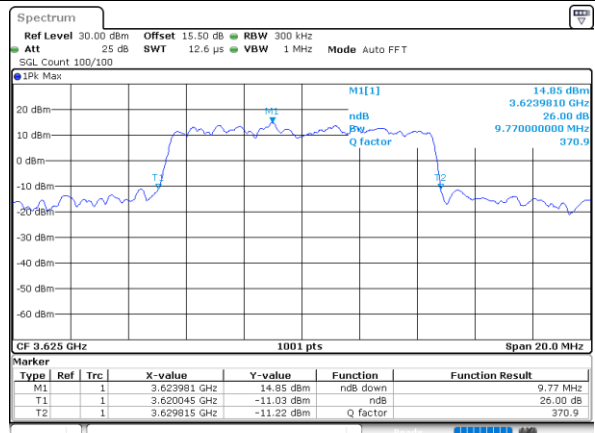

Middle Channel / 20MHz / 16QAM

Date: 27, DEC, 2020 05:21:41

Highest Channel / 20MHz / QPSK

Date: 27, DEC, 2020 05:19:59

Highest Channel / 20MHz / 16QAM

Date: 27, DEC, 2020 05:20:21

LTE Band 48

Lowest Channel / 5MHz / 64QAM

Date: 27, DEC, 2020 06:07:20

Lowest Channel / 10MHz / 64QAM

Date: 27, DEC, 2020 06:10:10

Middle Channel / 5MHz / 64QAM

Date: 27, DEC, 2020 06:08:21

Middle Channel / 10MHz / 64QAM

Date: 27, DEC, 2020 05:15:03

Highest Channel / 5MHz / 64QAM

Date: 27, DEC, 2020 06:10:15

Highest Channel / 10MHz / 64QAM

Date: 27, DEC, 2020 05:15:25

LTE Band 48

Lowest Channel / 15MHz / 64QAM

Date: 27, DEC, 2020 05:25:25

Lowest Channel / 20MHz / 64QAM