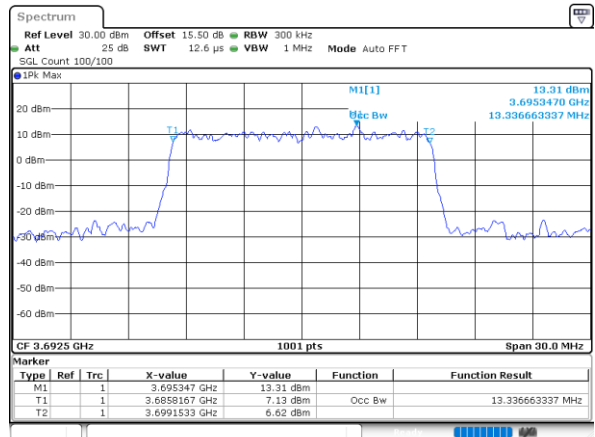

Highest Channel / 10MHz / 16QAM

Date: 27 DEC 2020 05:57:57

LTE Band 48

Lowest Channel / 15MHz / QPSK

Date: 27_DEC.2020 05:26:37

Lowest Channel / 15MHz / 16QAM

Date: 27_DEC.2020 05:27:05

Middle Channel / 15MHz / QPSK

Date: 27_DEC.2020 05:28:07

Middle Channel / 15MHz / 16QAM

Date: 27_DEC.2020 05:28:26

Highest Channel / 15MHz / QPSK

Date: 27_DEC.2020 05:30:08

Highest Channel / 15MHz / 16QAM

Date: 27_DEC.2020 05:30:25

LTE Band 48