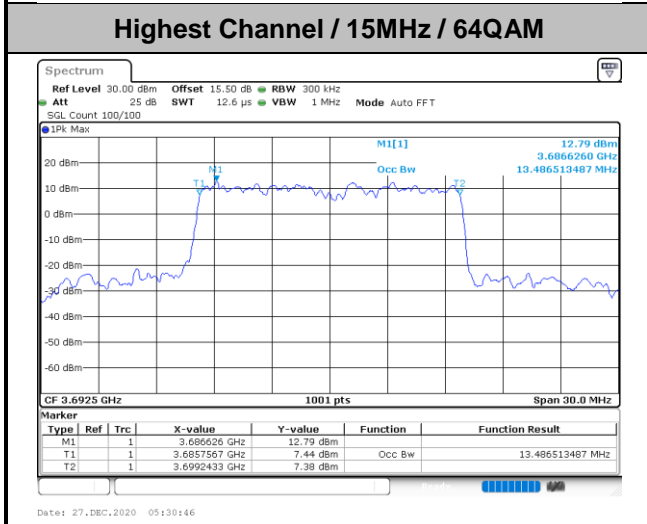

Date: 27 DEC 2020 05:21:34

Highest Channel / 20MHz / 16QAM

Date: 27 DEC 2020 05:19:51

Date: 27 DEC 2020 05:20:15

LTE Band 48

Lowest Channel / 5MHz / 64QAM

Date: 27_DEC.2020 06:07:21

Lowest Channel / 10MHz / 64QAM

Date: 27_DEC.2020 06:01:04

Middle Channel / 5MHz / 64QAM

Date: 27_DEC.2020 06:08:15

Middle Channel / 10MHz / 64QAM

Date: 27_DEC.2020 05:58:49

Highest Channel / 5MHz / 64QAM

Date: 27_DEC.2020 06:10:08

Highest Channel / 10MHz / 64QAM

Date: 27_DEC.2020 05:58:17

LTE Band 48

Conducted Band Edge

LTE Band 48 / 5MHz

QPSK

Lowest Channel / 1RB0

Lowest Channel / 1RBmax

Date: 27.DEC.2020 19:34:52

Date: 19 DEC 2020 13:11:08

Lowest Channel / FullIRB

N/A

Date: 19 DEC 2020 12:39:29

LTE Band 48 / 5MHz

QPSK

Middle Channel / 1RB0

Middle Channel / 1RBmax