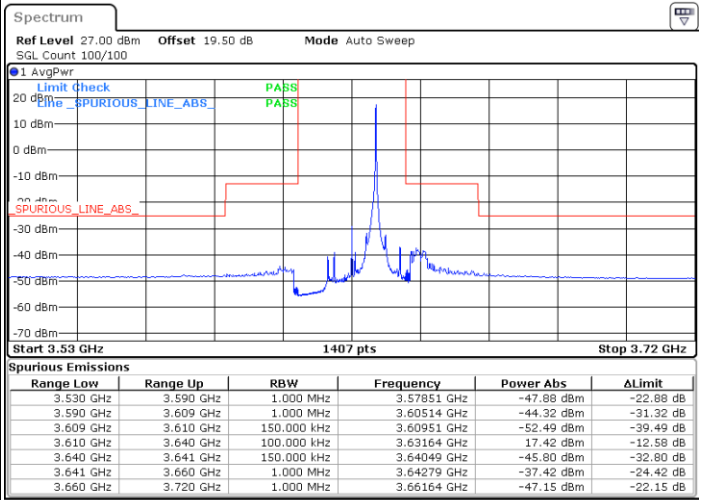

LTE Band 48 / 10MHz

QPSK

Highest Channel / 1RB0

Highest Channel / 1RBmax

Date: 19 DEC 2020 16:45:50

Date: 19 DEC 2020 16:49:21

Highest Channel / FullIRB

N/A

Date: 19 DEC 2020 16:31:35

LTE Band 48 / 15MHz

QPSK

Lowest Channel / 1RB0

Lowest Channel / 1RBmax

Date: 26.DEC.2020 21:53:35

Date: 27.DEC.2020 01:48:29

Lowest Channel / FullIRB

N/A

Date: 2.FEB.2021 11:07:28

LTE Band 48 / 15MHz

QPSK

Middle Channel / 1RB0

Middle Channel / 1RBmax

Date: 27.DEC.2020 01:12:47

Date: 27.DEC.2020 01:14:33

Middle Channel / FullIRB

N/A

Date: 27.DEC.2020 01:44:23

LTE Band 48 / 15MHz

QPSK

Highest Channel / 1RB0

Highest Channel / 1RBmax

Date: 27.DEC.2020 01:02:26