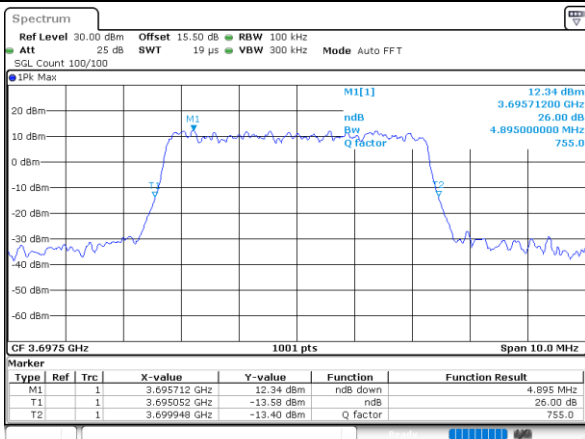

N/A

Date: 27.DEC.2020 04:55:54

26dB Bandwidth

| Mode | LTE Band 48 : 26dB BW(MHz) | | | | | | | | | | | |
|------------|----------------------------|--|--|-------|-------|-------|-------|-------|-------|-------|-------|--|
| BW | | | | 5MHz | | 10MHz | | 15MHz | | 20MHz | | |
| Mod. | | | | QPSK | 16QAM | QPSK | 16QAM | QPSK | 16QAM | QPSK | 16QAM | |
| Lowest CH | | | | 4.86 | 4.85 | 9.67 | 9.77 | 14.18 | 14.15 | 18.98 | 18.70 | |
| Middle CH | | | | 4.83 | 4.92 | 9.69 | 9.69 | 14.30 | 14.78 | 18.70 | 18.94 | |
| Highest CH | | | | 4.90 | 4.79 | 9.73 | 9.97 | 14.09 | 14.27 | 18.94 | 18.98 | |
| Mode | LTE Band 48 : 26dB BW(MHz) | | | | | | | | | | | |
| BW | | | | 5MHz | | 10MHz | | 15MHz | | 20MHz | | |
| Mod. | | | | 64QAM | | 64QAM | | 64QAM | | 64QAM | | |
| Lowest CH | | | | 4.78 | - | 9.67 | - | 14.33 | - | 18.78 | - | |
| Middle CH | | | | 4.88 | - | 9.77 | - | 14.39 | - | 19.02 | - | |
| Highest CH | | | | 4.82 | - | 9.61 | - | 14.21 | - | 18.70 | - | |

LTE Band 48

Lowest Channel / 5MHz / QPSK

Date: 27 DEC 2020 06:06:48

Lowest Channel / 5MHz / 16QAM

Date: 27 DEC 2020 06:07:09

Middle Channel / 5MHz / QPSK

Date: 27 DEC 2020 06:09:00

Middle Channel / 5MHz / 16QAM

Date: 27 DEC 2020 06:08:40

Highest Channel / 5MHz / QPSK

Date: 27 DEC 2020 06:09:29

Highest Channel / 5MHz / 16QAM

Date: 27 DEC 2020 06:09:56

LTE Band 48

Lowest Channel / 10MHz / QPSK

Date: 27 DEC 2020 06:00:15