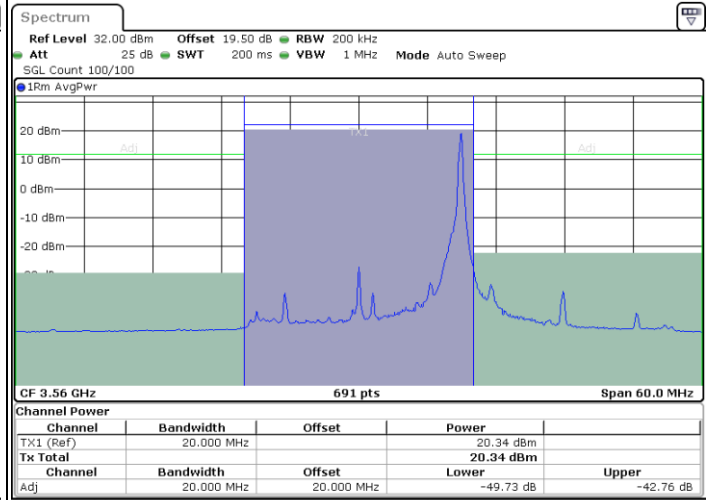

Date: 18.MAR.2021 23:23:07

LTE Band 48 / 15MHz

64QAM

Highest Channel / 1RB0

Highest Channel / 1RBmax

Date: 27.DEC.2020 00:17:06

Date: 27.DEC.2020 00:19:51

Highest Channel / FullIRB

N/A

Date: 26.DEC.2020 22:45:40

LTE Band 48 / 20MHz

64QAM

Lowest Channel / 1RB0

Lowest Channel / 1RBmax

Date: 19 MAR 2021 00:20:43

Date: 27 DEC 2020 03:02:48

Lowest Channel / FullIRB

N/A

Date: 27 DEC 2020 02:42:58

LTE Band 48 / 20MHz

64QAM

Middle Channel / 1RB0

Middle Channel / 1RBmax

Middle Channel / FullRB

N/A

LTE Band 48 / 20MHz

64QAM

Highest Channel / 1RB0

Highest Channel / 1RBmax

Date: 27.DEC.2020 04:59:52

Date: 27.DEC.2020 05:18:22

Highest Channel / FullIRB