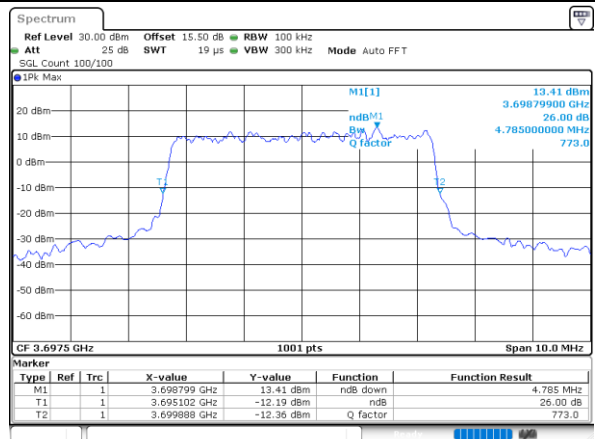

LTE Band 48

Lowest Channel / 5MHz / QPSK

Date: 27 DEC 2020 06:06:48

Lowest Channel / 5MHz / 16QAM

Date: 27 DEC 2020 06:07:09

Middle Channel / 5MHz / QPSK

Date: 27 DEC 2020 06:09:00

Middle Channel / 5MHz / 16QAM

Date: 27 DEC 2020 06:08:40

Highest Channel / 5MHz / QPSK

Date: 27 DEC 2020 06:09:29

Highest Channel / 5MHz / 16QAM

Date: 27 DEC 2020 06:09:56

LTE Band 48

Lowest Channel / 10MHz / QPSK

Date: 27 DEC 2020 06:00:15