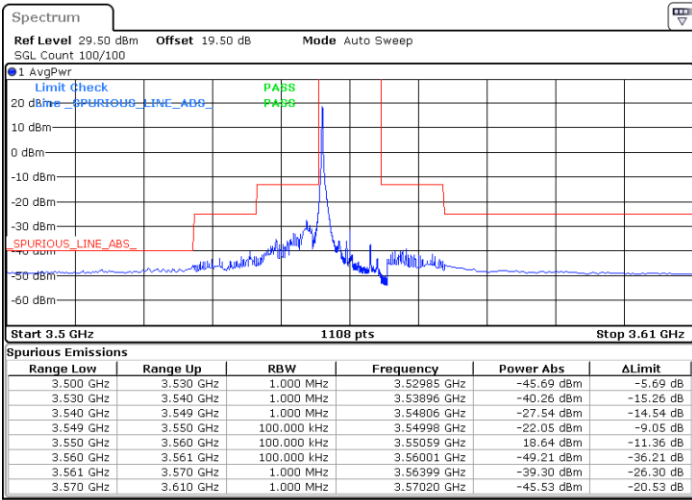

Date: 19 DEC 2020 13:50:28

Date: 19 DEC 2020 13:27:28

Middle Channel / FullIRB

N/A

Date: 19 DEC 2020 14:06:10

LTE Band 48 / 5MHz

QPSK

Highest Channel / 1RB0

Highest Channel / 1RBmax

Date: 19 DEC 2020 14:22:37

Date: 19 DEC 2020 14:25:02

Highest Channel / FullIRB

N/A

Date: 19 DEC 2020 14:09:15

LTE Band 48 / 10MHz

QPSK

Lowest Channel / 1RB0

Lowest Channel / 1RBmax

Date: 19 DEC 2020 15:04:38

Date: 19 DEC 2020 15:07:13

Lowest Channel / FullIRB

N/A

Date: 19 DEC 2020 14:34:21

LTE Band 48 / 10MHz