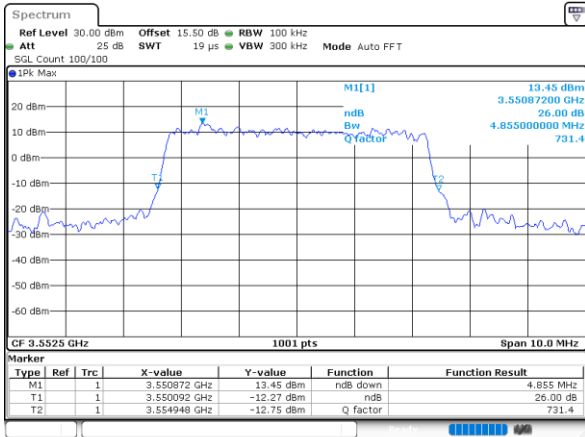

N/A

Date: 27.DEC.2020 04:55:54

26dB Bandwidth

| Mode | LTE Band 48 : 26dB BW(MHz) | | | | | | | | | | | |
|------------|----------------------------|--|--|-------|-------|-------|-------|-------|-------|-------|-------|--|
| BW | | | | 5MHz | | 10MHz | | 15MHz | | 20MHz | | |
| Mod. | | | | QPSK | 16QAM | QPSK | 16QAM | QPSK | 16QAM | QPSK | 16QAM | |
| Lowest CH | | | | 4.86 | 4.85 | 9.67 | 9.77 | 14.18 | 14.15 | 18.98 | 18.70 | |
| Middle CH | | | | 4.83 | 4.92 | 9.69 | 9.69 | 14.30 | 14.78 | 18.70 | 18.94 | |
| Highest CH | | | | 4.90 | 4.79 | 9.73 | 9.97 | 14.09 | 14.27 | 18.94 | 18.98 | |
| Mode | LTE Band 48 : 26dB BW(MHz) | | | | | | | | | | | |
| BW | | | | 5MHz | | 10MHz | | 15MHz | | 20MHz | | |
| Mod. | | | | 64QAM | | 64QAM | | 64QAM | | 64QAM | | |
| Lowest CH | | | | 4.78 | - | 9.67 | - | 14.33 | - | 18.78 | - | |
| Middle CH | | | | 4.88 | - | 9.77 | - | 14.39 | - | 19.02 | - | |
| Highest CH | | | | 4.82 | - | 9.61 | - | 14.21 | - | 18.70 | - | |

LTE Band 48

Lowest Channel / 5MHz / QPSK

Date: 27 DEC 2020 06:06:48

Lowest Channel / 5MHz / 16QAM

Date: 27 DEC 2020 06:07:09

Middle Channel / 5MHz / QPSK

Date: 27 DEC 2020 06:09:00

Middle Channel / 5MHz / 16QAM

Date: 27 DEC 2020 06:08:40

Highest Channel / 5MHz / QPSK

Date: 27 DEC 2020 06:09:29

Highest Channel / 5MHz / 16QAM

Date: 27 DEC 2020 06:09:56

LTE Band 48

Lowest Channel / 10MHz / QPSK

Date: 27 DEC 2020 06:00:15