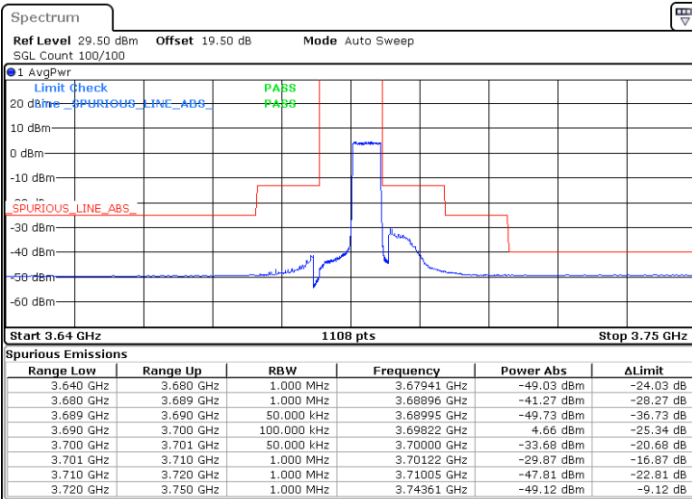

Date: 19 DEC 2020 13:50:28

Date: 19 DEC 2020 13:27:28

Middle Channel / FullIRB

N/A

Date: 19 DEC 2020 14:06:10

LTE Band 48 / 5MHz

QPSK

Highest Channel / 1RB0

Highest Channel / 1RBmax

Date: 19 DEC 2020 14:22:37

Date: 19 DEC 2020 14:25:02

Highest Channel / FullIRB

N/A

Date: 19 DEC 2020 14:09:15

LTE Band 48 / 10MHz

QPSK

Lowest Channel / 1RB0

Lowest Channel / 1RBmax

Date: 19 DEC 2020 15:04:38

Date: 19 DEC 2020 15:07:13

Lowest Channel / FullIRB

N/A

Date: 19 DEC 2020 14:34:21

LTE Band 48 / 10MHz