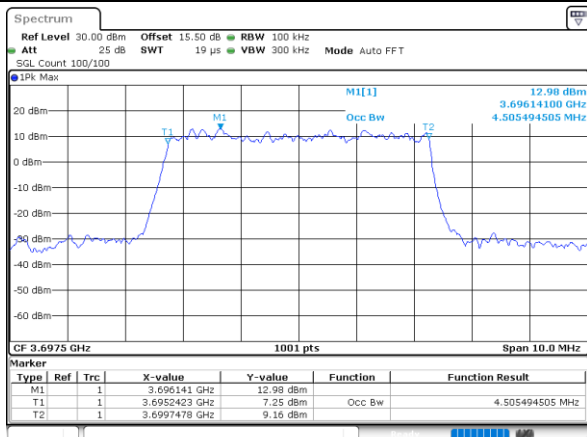

Date: 27 DEC 2020 05:21:34

Highest Channel / 20MHz / 16QAM

Date: 27 DEC 2020 05:19:51

Date: 27 DEC 2020 05:20:15

LTE Band 48

Lowest Channel / 5MHz / 64QAM

Date: 27_DEC.2020 06:07:21

Lowest Channel / 10MHz / 64QAM

Date: 27_DEC.2020 06:01:04

Middle Channel / 5MHz / 64QAM

Date: 27_DEC.2020 06:08:15

Middle Channel / 10MHz / 64QAM

Date: 27_DEC.2020 05:58:49

Highest Channel / 5MHz / 64QAM

Date: 27_DEC.2020 06:10:08

Highest Channel / 10MHz / 64QAM

Date: 27_DEC.2020 05:58:17

LTE Band 48

Conducted Band Edge

LTE Band 48 / 5MHz

QPSK

Lowest Channel / 1RB0

Lowest Channel / 1RBmax

Date: 27.DEC.2020 19:34:52