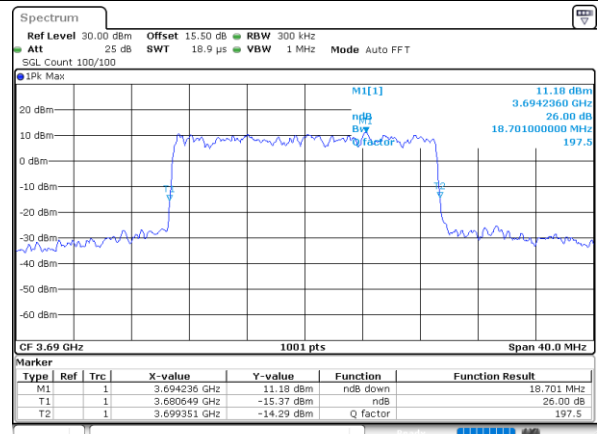

Highest Channel / 5MHz / 64QAM

Date: 27, DEC, 2020 06:10:15

Highest Channel / 10MHz / 64QAM

Date: 27, DEC, 2020 05:15:25

LTE Band 48

Lowest Channel / 15MHz / 64QAM

Date: 27, DEC, 2020 05:25:25

Lowest Channel / 20MHz / 64QAM

Date: 27, DEC, 2020 05:23:11

Middle Channel / 15MHz / 64QAM

Date: 27, DEC, 2020 05:28:53

Middle Channel / 20MHz / 64QAM

Date: 27, DEC, 2020 05:12:23

Highest Channel / 15MHz / 64QAM

Date: 27, DEC, 2020 05:30:53

Highest Channel / 20MHz / 64QAM

Date: 27, DEC, 2020 05:12:40

Occupied Bandwidth

| Mode | LTE Band 48 : 99%OBW(MHz) | | | | | | | | | | | |
|------------|---------------------------|--|--|-------|-------|-------|-------|-------|-------|-------|-------|--|
| BW | | | | 5MHz | | 10MHz | | 15MHz | | 20MHz | | |
| Mod. | | | | QPSK | 16QAM | QPSK | 16QAM | QPSK | 16QAM | QPSK | 16QAM | |
| Lowest CH | | | | 4.48 | 4.48 | 9.01 | 9.01 | 13.40 | 13.43 | 17.90 | 17.94 | |
| Middle CH | | | | 4.50 | 4.46 | 8.97 | 9.07 | 13.43 | 13.49 | 17.94 | 17.90 | |
| Highest CH | | | | 4.51 | 4.51 | 9.03 | 9.07 | 13.40 | 13.34 | 17.90 | 17.78 | |
| Mode | LTE Band 48 : 99%OBW(MHz) | | | | | | | | | | | |
| BW | | | | 5MHz | | 10MHz | | 15MHz | | 20MHz | | |
| Mod. | | | | 64QAM | | 64QAM | | 64QAM | | 64QAM | | |
| Lowest CH | | | | 4.49 | - | 9.01 | - | 13.40 | - | 17.94 | - | |
| Middle CH | | | | 4.50 | - | 9.03 | - | 13.49 | - | 17.94 | - | |
| Highest CH | | | | 4.51 | - | 9.03 | - | 13.49 | - | 17.94 | - | |