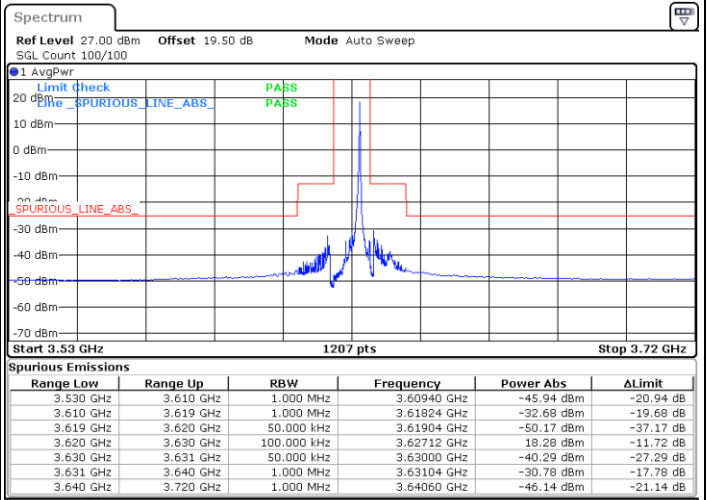

Date: 27_DEC.2020 05:58:17

LTE Band 48

Conducted Band Edge

LTE Band 48 / 5MHz

QPSK

Lowest Channel / 1RB0

Lowest Channel / 1RBmax

Date: 27.DEC.2020 19:34:52

Date: 19 DEC 2020 13:11:08

Lowest Channel / FullIRB

N/A

Date: 19 DEC 2020 12:39:29

LTE Band 48 / 5MHz

QPSK

Middle Channel / 1RB0

Middle Channel / 1RBmax

Date: 19 DEC 2020 13:50:28

Date: 19 DEC 2020 13:27:28

Middle Channel / FullIRB

N/A

Date: 19 DEC 2020 14:06:10

LTE Band 48 / 5MHz

QPSK

Highest Channel / 1RB0

Highest Channel / 1RBmax

Date: 19 DEC 2020 14:22:37

Date: 19 DEC 2020 14:25:02

Highest Channel / FullIRB

N/A

Date: 19 DEC 2020 14:09:15

LTE Band 48 / 10MHz

QPSK