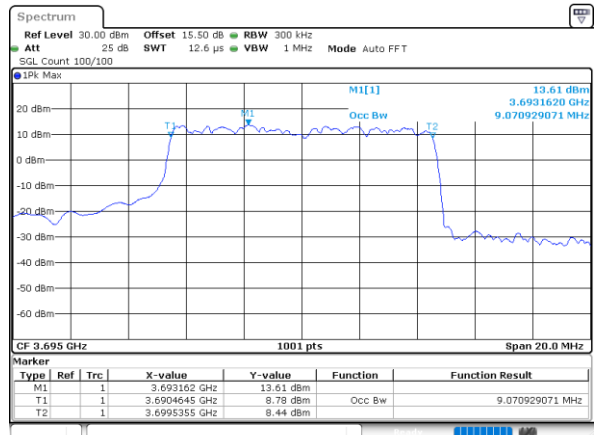

Date: 27_DEC.2020 06:08:32

Highest Channel / 5MHz / QPSK

Date: 27_DEC.2020 06:09:21

Highest Channel / 5MHz / 16QAM

Date: 27_DEC.2020 06:09:41

LTE Band 48

Lowest Channel / 10MHz / QPSK

Date: 27 DEC 2020 06:00:06

Lowest Channel / 10MHz / 16QAM

Date: 27 DEC 2020 06:00:34

Middle Channel / 10MHz / QPSK

Date: 27 DEC 2020 05:59:36

Middle Channel / 10MHz / 16QAM

Date: 27 DEC 2020 05:59:14

Highest Channel / 10MHz / QPSK

Date: 27 DEC 2020 05:57:30

Highest Channel / 10MHz / 16QAM

Date: 27 DEC 2020 05:57:57

LTE Band 48

Lowest Channel / 15MHz / QPSK

Date: 27_DEC.2020 05:26:37

Lowest Channel / 15MHz / 16QAM

Date: 27_DEC.2020 05:27:05

Middle Channel / 15MHz / QPSK