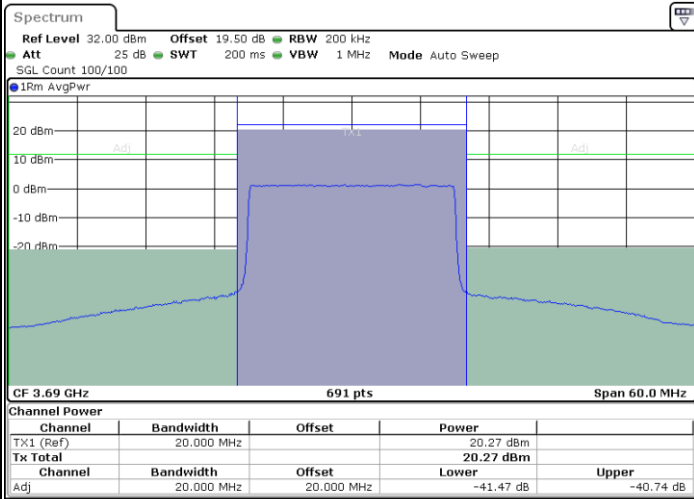

N/A

LTE Band 48 / 20MHz

64QAM

Highest Channel / 1RB0

Highest Channel / 1RBmax

Date: 27.DEC.2020 04:59:52

Date: 27.DEC.2020 05:18:22

Highest Channel / FullIRB

N/A

Date: 27.DEC.2020 04:55:54

26dB Bandwidth

| Mode | LTE Band 48 : 26dB BW(MHz) | | | | | | | | | | | |
|------------|----------------------------|--|--|-------|-------|-------|-------|-------|-------|-------|-------|--|
| BW | | | | 5MHz | | 10MHz | | 15MHz | | 20MHz | | |
| Mod. | | | | QPSK | 16QAM | QPSK | 16QAM | QPSK | 16QAM | QPSK | 16QAM | |
| Lowest CH | | | | 4.86 | 4.85 | 9.67 | 9.77 | 14.18 | 14.15 | 18.98 | 18.70 | |
| Middle CH | | | | 4.83 | 4.92 | 9.69 | 9.69 | 14.30 | 14.78 | 18.70 | 18.94 | |
| Highest CH | | | | 4.90 | 4.79 | 9.73 | 9.97 | 14.09 | 14.27 | 18.94 | 18.98 | |
| Mode | LTE Band 48 : 26dB BW(MHz) | | | | | | | | | | | |
| BW | | | | 5MHz | | 10MHz | | 15MHz | | 20MHz | | |
| Mod. | | | | 64QAM | | 64QAM | | 64QAM | | 64QAM | | |
| Lowest CH | | | | 4.78 | - | 9.67 | - | 14.33 | - | 18.78 | - | |
| Middle CH | | | | 4.88 | - | 9.77 | - | 14.39 | - | 19.02 | - | |
| Highest CH | | | | 4.82 | - | 9.61 | - | 14.21 | - | 18.70 | - | |