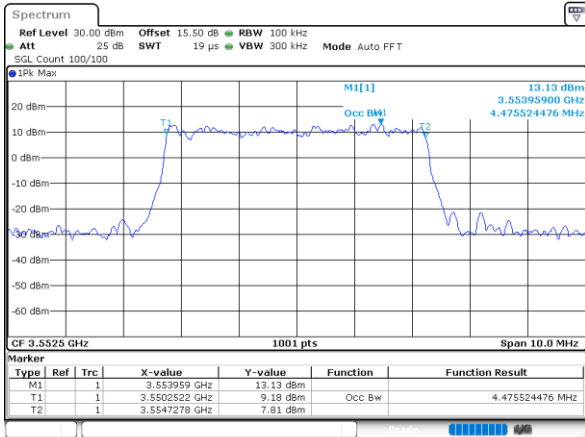

Highest Channel / 20MHz / 64QAM

Date: 27, DEC, 2020 05:12:40

Occupied Bandwidth

| Mode | LTE Band 48 : 99%OBW(MHz) | | | | | | | | | | | |
|------------|---------------------------|--|--|-------|-------|-------|-------|-------|-------|-------|-------|--|
| BW | | | | 5MHz | | 10MHz | | 15MHz | | 20MHz | | |
| Mod. | | | | QPSK | 16QAM | QPSK | 16QAM | QPSK | 16QAM | QPSK | 16QAM | |
| Lowest CH | | | | 4.48 | 4.48 | 9.01 | 9.01 | 13.40 | 13.43 | 17.90 | 17.94 | |
| Middle CH | | | | 4.50 | 4.46 | 8.97 | 9.07 | 13.43 | 13.49 | 17.94 | 17.90 | |
| Highest CH | | | | 4.51 | 4.51 | 9.03 | 9.07 | 13.40 | 13.34 | 17.90 | 17.78 | |
| Mode | LTE Band 48 : 99%OBW(MHz) | | | | | | | | | | | |
| BW | | | | 5MHz | | 10MHz | | 15MHz | | 20MHz | | |
| Mod. | | | | 64QAM | | 64QAM | | 64QAM | | 64QAM | | |
| Lowest CH | | | | 4.49 | - | 9.01 | - | 13.40 | - | 17.94 | - | |
| Middle CH | | | | 4.50 | - | 9.03 | - | 13.49 | - | 17.94 | - | |
| Highest CH | | | | 4.51 | - | 9.03 | - | 13.49 | - | 17.94 | - | |

LTE Band 48

Lowest Channel / 5MHz / QPSK

Date: 27_DEC.2020 06:06:39

Lowest Channel / 5MHz / 16QAM

Date: 27_DEC.2020 06:07:02

Middle Channel / 5MHz / QPSK

Date: 27_DEC.2020 06:08:53

Middle Channel / 5MHz / 16QAM