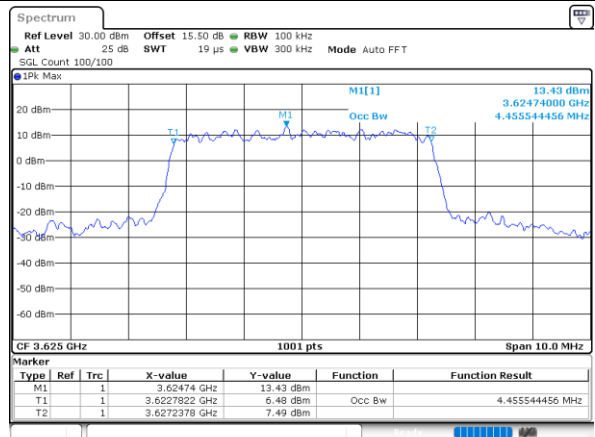

LTE Band 48

Lowest Channel / 5MHz / QPSK

Date: 27_DEC.2020 06:06:39

Lowest Channel / 5MHz / 16QAM

Date: 27_DEC.2020 06:07:02

Middle Channel / 5MHz / QPSK

Date: 27_DEC.2020 06:08:53

Middle Channel / 5MHz / 16QAM

Date: 27_DEC.2020 06:08:32

Highest Channel / 5MHz / QPSK

Date: 27_DEC.2020 06:09:21

Highest Channel / 5MHz / 16QAM

Date: 27_DEC.2020 06:09:41

LTE Band 48

Lowest Channel / 10MHz / QPSK

Date: 27 DEC 2020 06:00:06