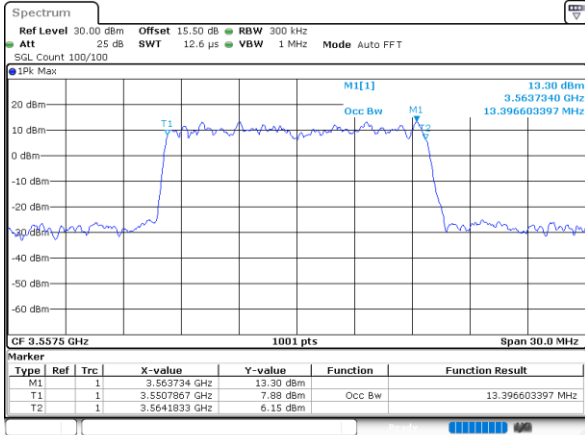

Highest Channel / 10MHz / 16QAM

Date: 27 DEC 2020 05:57:57

LTE Band 48

Lowest Channel / 15MHz / QPSK

Date: 27_DEC.2020 05:26:37

Lowest Channel / 15MHz / 16QAM

Date: 27_DEC.2020 05:27:05

Middle Channel / 15MHz / QPSK

Date: 27_DEC.2020 05:28:07

Middle Channel / 15MHz / 16QAM

Date: 27_DEC.2020 05:28:26

Highest Channel / 15MHz / QPSK

Date: 27_DEC.2020 05:30:08

Highest Channel / 15MHz / 16QAM

Date: 27_DEC.2020 05:30:25

LTE Band 48