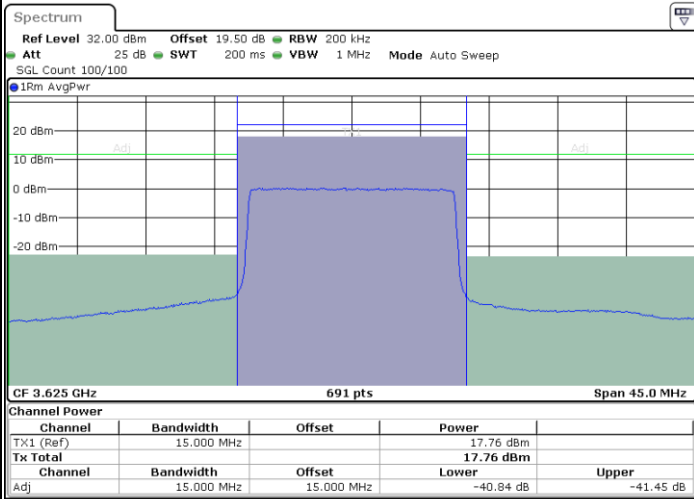

LTE Band 48 / 15MHz

64QAM

Middle Channel / 1RB0

Middle Channel / 1RBmax

Date: 26.DEC.2020 22:31:05

Date: 26.DEC.2020 22:32:21

Middle Channel / FullRB

N/A

Date: 18.MAR.2021 23:23:07

LTE Band 48 / 15MHz

64QAM

Highest Channel / 1RB0

Highest Channel / 1RBmax

Date: 27.DEC.2020 00:17:06

Date: 27.DEC.2020 00:19:51

Highest Channel / FullIRB