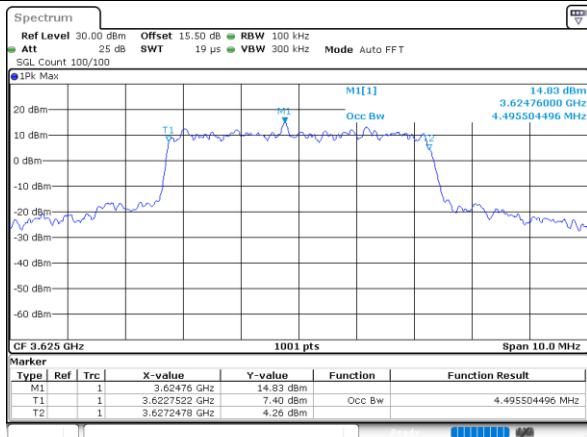

Date: 27 DEC 2020 05:21:34

Highest Channel / 20MHz / 16QAM

Date: 27 DEC 2020 05:19:51

Date: 27 DEC 2020 05:20:15

LTE Band 48

Lowest Channel / 5MHz / 64QAM

Date: 27_DEC.2020 06:07:21

Lowest Channel / 10MHz / 64QAM

Date: 27_DEC.2020 06:01:04

Middle Channel / 5MHz / 64QAM

Date: 27_DEC.2020 06:08:15

Middle Channel / 10MHz / 64QAM

Date: 27_DEC.2020 05:58:49

Highest Channel / 5MHz / 64QAM

Date: 27_DEC.2020 06:10:08

Highest Channel / 10MHz / 64QAM

Date: 27_DEC.2020 05:58:17

LTE Band 48

Conducted Band Edge

LTE Band 48 / 5MHz

QPSK

Lowest Channel / 1RB0

Lowest Channel / 1RBmax

Date: 27.DEC.2020 19:34:52