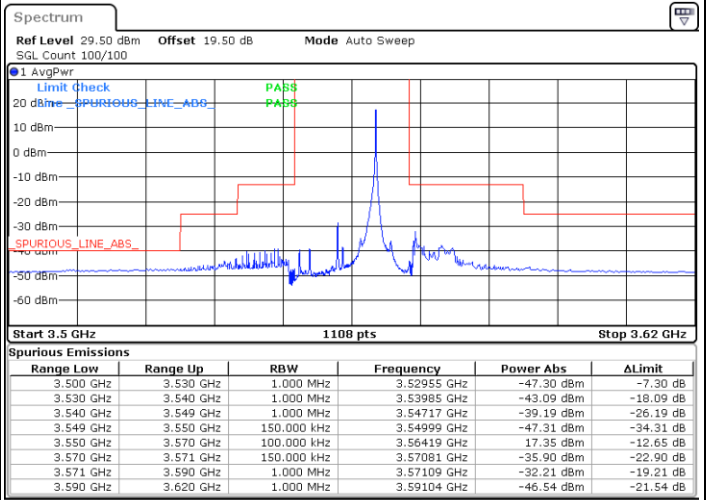

LTE Band 48 / 10MHz

QPSK

Highest Channel / 1RB0

Highest Channel / 1RBmax

Date: 19 DEC 2020 16:45:50

Date: 19 DEC 2020 16:49:21

Highest Channel / FullIRB

N/A

Date: 19 DEC 2020 16:31:35

LTE Band 48 / 15MHz

QPSK

Lowest Channel / 1RB0

Lowest Channel / 1RBmax

Date: 26.DEC.2020 21:53:35

Date: 27.DEC.2020 01:48:29

Lowest Channel / FullIRB

N/A

Date: 2.FEB.2021 11:07:28

LTE Band 48 / 15MHz

QPSK

Middle Channel / 1RB0

Middle Channel / 1RBmax

Date: 27.DEC.2020 01:12:47

Date: 27.DEC.2020 01:14:33

Middle Channel / FullIRB

N/A

Date: 27.DEC.2020 01:44:23

LTE Band 48 / 15MHz

QPSK

Highest Channel / 1RB0

Highest Channel / 1RBmax

Date: 27.DEC.2020 01:02:26