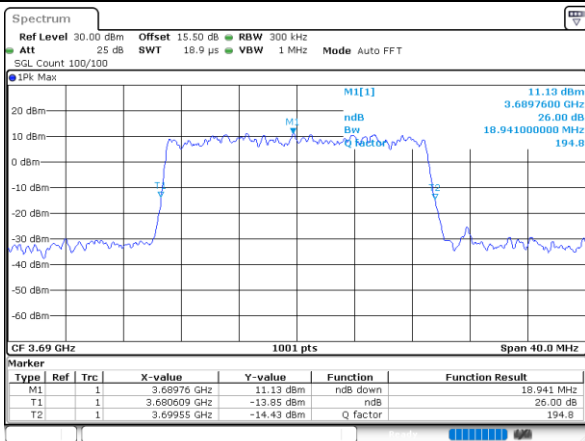

Highest Channel / 15MHz / 16QAM

LTE Band 48

Lowest Channel / 20MHz / QPSK

Date: 27, DEC, 2020 05:22:32

Lowest Channel / 20MHz / 16QAM

Date: 27, DEC, 2020 05:22:53

Middle Channel / 20MHz / QPSK

Date: 27, DEC, 2020 05:22:00

Middle Channel / 20MHz / 16QAM

Date: 27, DEC, 2020 05:21:41

Highest Channel / 20MHz / QPSK

Date: 27, DEC, 2020 05:19:59

Highest Channel / 20MHz / 16QAM

Date: 27, DEC, 2020 05:20:21

LTE Band 48

Lowest Channel / 5MHz / 64QAM