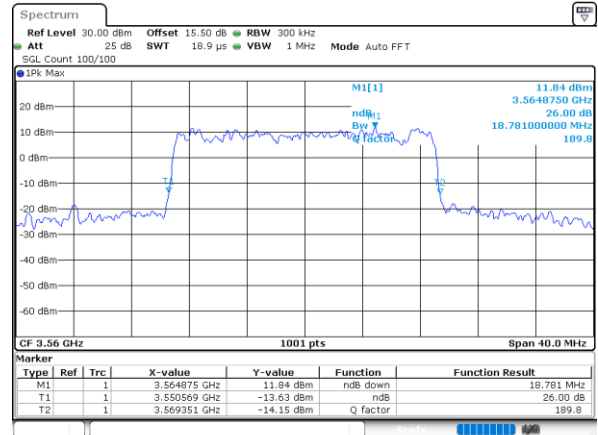

Highest Channel / 5MHz / 64QAM

Date: 27, DEC, 2020 06:10:15

Highest Channel / 10MHz / 64QAM

Date: 27, DEC, 2020 05:15:25

LTE Band 48

Lowest Channel / 15MHz / 64QAM

Date: 27, DEC, 2020 05:25:25

Lowest Channel / 20MHz / 64QAM