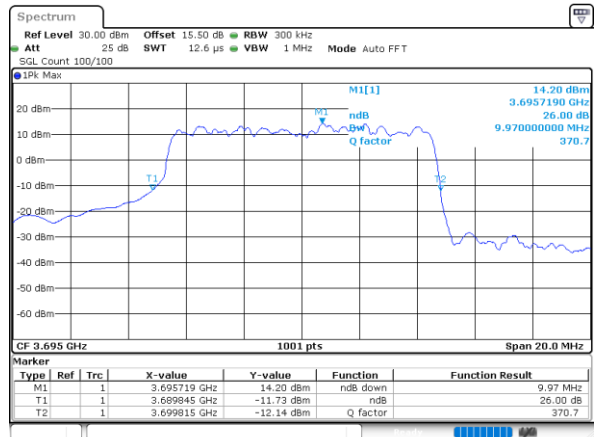

Date: 27 DEC 2020 06:08:40

Highest Channel / 5MHz / QPSK

Date: 27 DEC 2020 06:09:29

Highest Channel / 5MHz / 16QAM

Date: 27 DEC 2020 06:09:56

LTE Band 48

Lowest Channel / 10MHz / QPSK

Date: 27 DEC 2020 06:00:15

Lowest Channel / 10MHz / 16QAM

Date: 27 DEC 2020 06:00:41

Middle Channel / 10MHz / QPSK

Date: 27 DEC 2020 05:59:43

Middle Channel / 10MHz / 16QAM

Date: 27 DEC 2020 05:59:22

Highest Channel / 10MHz / QPSK

Date: 27 DEC 2020 05:57:46

Highest Channel / 10MHz / 16QAM

Date: 27 DEC 2020 05:58:05

LTE Band 48

Lowest Channel / 15MHz / QPSK

Lowest Channel / 15MHz / 16QAM

Middle Channel / 15MHz / QPSK

Middle Channel / 15MHz / 16QAM

Highest Channel / 15MHz / QPSK