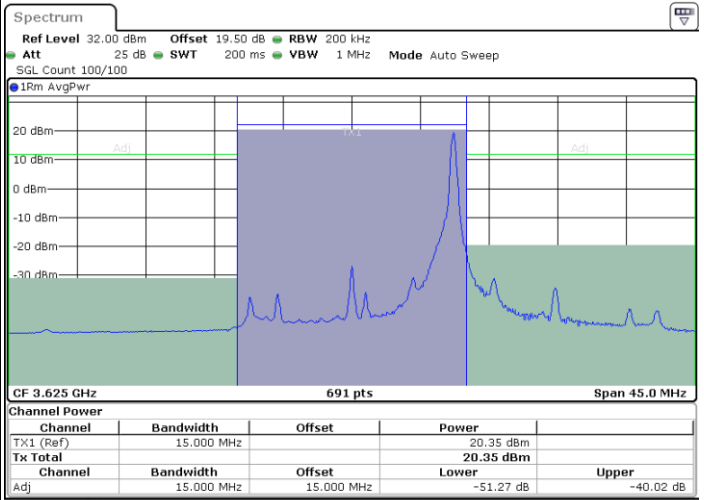

LTE Band 48 / 15MHz

64QAM

Middle Channel / 1RB0

Middle Channel / 1RBmax

Date: 26.DEC.2020 22:31:05

Date: 26.DEC.2020 22:32:21

Middle Channel / FullRB

N/A

Date: 18.MAR.2021 23:23:07

LTE Band 48 / 15MHz

64QAM

Highest Channel / 1RB0

Highest Channel / 1RBmax

Date: 27.DEC.2020 00:17:06

Date: 27.DEC.2020 00:19:51

Highest Channel / FullIRB