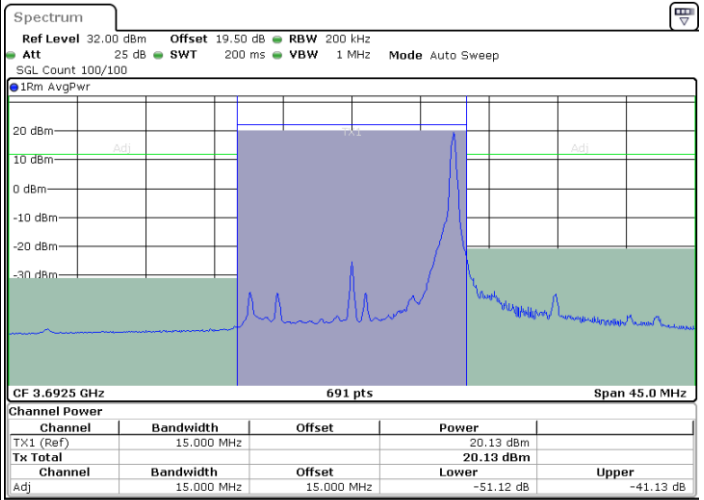

Date: 18.MAR.2021 23:23:07

LTE Band 48 / 15MHz

64QAM

Highest Channel / 1RB0

Highest Channel / 1RBmax

Date: 27.DEC.2020 00:17:06

Date: 27.DEC.2020 00:19:51

Highest Channel / FullIRB