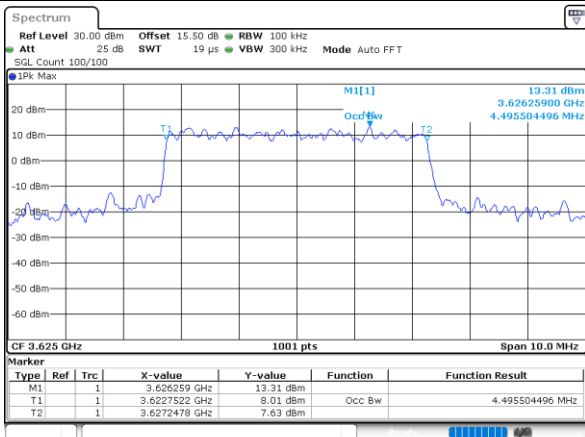

LTE Band 48

Lowest Channel / 5MHz / QPSK

Date: 27_DEC.2020 06:06:39

Lowest Channel / 5MHz / 16QAM

Date: 27_DEC.2020 06:07:02

Middle Channel / 5MHz / QPSK

Date: 27_DEC.2020 06:08:53

Middle Channel / 5MHz / 16QAM

Date: 27_DEC.2020 06:08:32

Highest Channel / 5MHz / QPSK

Date: 27_DEC.2020 06:09:21

Highest Channel / 5MHz / 16QAM

Date: 27_DEC.2020 06:09:41

LTE Band 48

Lowest Channel / 10MHz / QPSK

Date: 27 DEC 2020 06:00:06