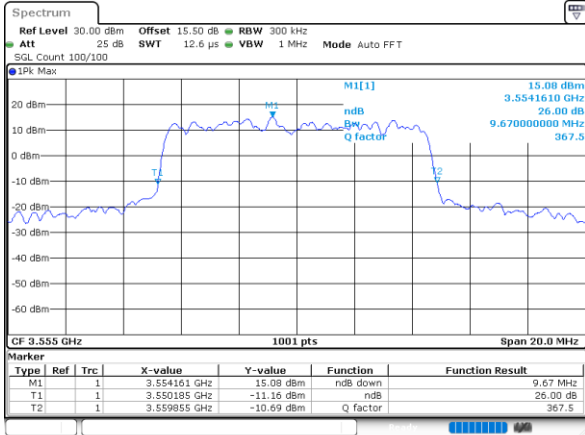

Date: 27 DEC 2020 06:08:40

Highest Channel / 5MHz / QPSK

Date: 27 DEC 2020 06:09:29

Highest Channel / 5MHz / 16QAM

Date: 27 DEC 2020 06:09:56

LTE Band 48

Lowest Channel / 10MHz / QPSK

Date: 27 DEC 2020 06:00:15