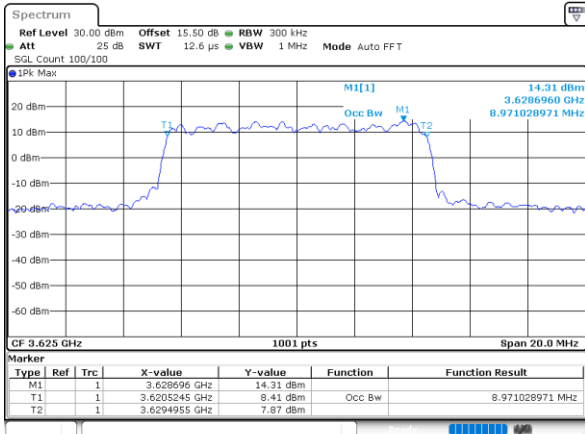

Middle Channel / 10MHz / QPSK

Date: 27 DEC 2020 05:59:36