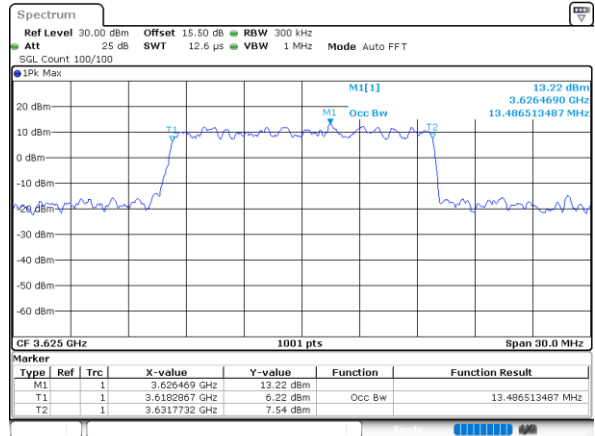

Highest Channel / 10MHz / 16QAM

Date: 27 DEC 2020 05:57:57

LTE Band 48

Lowest Channel / 15MHz / QPSK

Date: 27_DEC.2020 05:26:37

Lowest Channel / 15MHz / 16QAM

Date: 27_DEC.2020 05:27:05

Middle Channel / 15MHz / QPSK

Date: 27_DEC.2020 05:28:07

Middle Channel / 15MHz / 16QAM

Date: 27_DEC.2020 05:28:26

Highest Channel / 15MHz / QPSK

Date: 27_DEC.2020 05:30:08

Highest Channel / 15MHz / 16QAM

Date: 27_DEC.2020 05:30:25

LTE Band 48