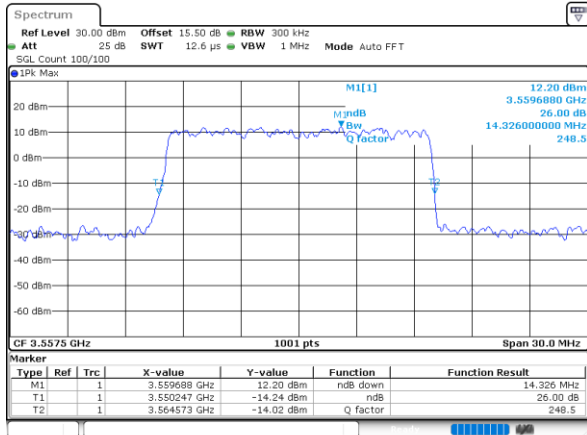

Highest Channel / 5MHz / 64QAM

Date: 27, DEC, 2020 06:10:15

Highest Channel / 10MHz / 64QAM

Date: 27, DEC, 2020 05:15:25

LTE Band 48

Lowest Channel / 15MHz / 64QAM

Date: 27, DEC, 2020 05:25:25

Lowest Channel / 20MHz / 64QAM