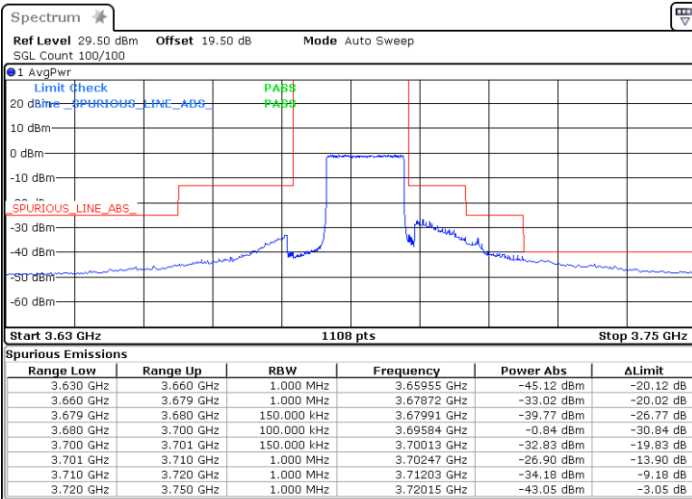

Highest Channel / FullIRB

N/A

Date: 26.DEC.2020 23:34:18