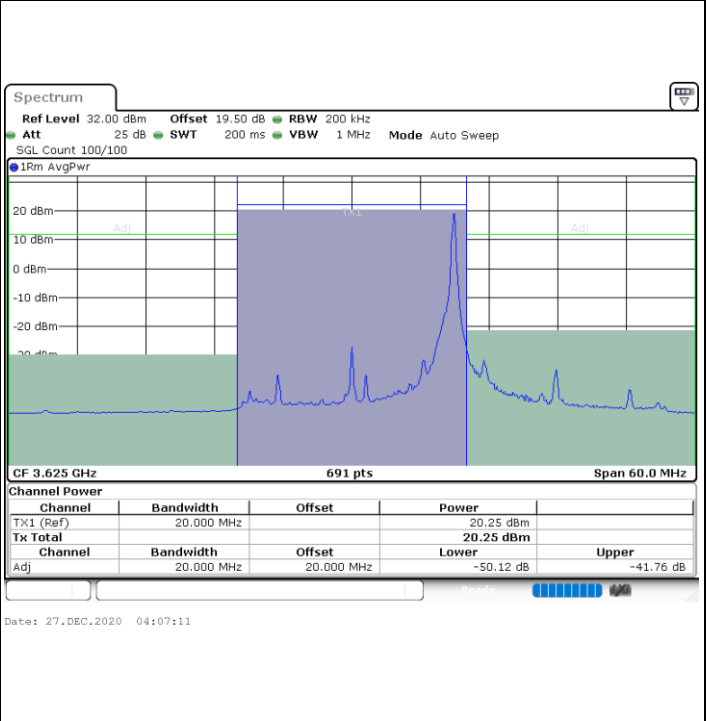

Lowest Channel / FullIRB

N/A

Date: 27 DEC 2020 02:42:58

LTE Band 48 / 20MHz

64QAM

Middle Channel / 1RB0

Middle Channel / 1RBmax

Middle Channel / FullRB

N/A

LTE Band 48 / 20MHz

64QAM

Highest Channel / 1RB0

Highest Channel / 1RBmax

Date: 27.DEC.2020 04:59:52

Date: 27.DEC.2020 05:18:22

Highest Channel / FullIRB