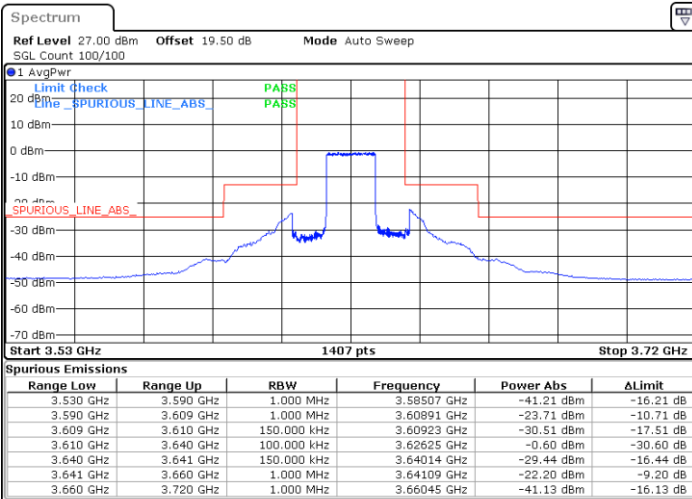

LTE Band 48 / 10MHz

QPSK

Highest Channel / 1RB0

Highest Channel / 1RBmax

Date: 19 DEC 2020 16:45:50

Date: 19 DEC 2020 16:49:21

Highest Channel / FullIRB

N/A

Date: 19 DEC 2020 16:31:35

LTE Band 48 / 15MHz

QPSK

Lowest Channel / 1RB0

Lowest Channel / 1RBmax

Date: 26.DEC.2020 21:53:35

Date: 27.DEC.2020 01:48:29

Lowest Channel / FullIRB

N/A

Date: 2.FEB.2021 11:07:28

LTE Band 48 / 15MHz

QPSK

Middle Channel / 1RB0

Middle Channel / 1RBmax

Date: 27.DEC.2020 01:12:47

Date: 27.DEC.2020 01:14:33

Middle Channel / FullIRB

N/A

Date: 27.DEC.2020 01:44:23

LTE Band 48 / 15MHz

QPSK

Highest Channel / 1RB0

Highest Channel / 1RBmax

Date: 27.DEC.2020 01:02:26