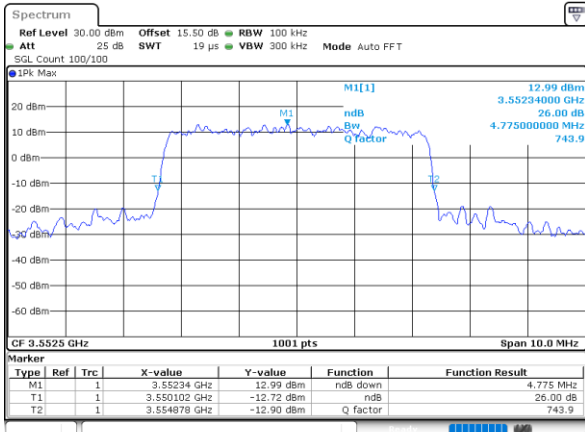

Middle Channel / 20MHz / 16QAM

Date: 27, DEC, 2020 05:21:41

Highest Channel / 20MHz / QPSK

Date: 27, DEC, 2020 05:19:59

Highest Channel / 20MHz / 16QAM

Date: 27, DEC, 2020 05:20:21

LTE Band 48

Lowest Channel / 5MHz / 64QAM