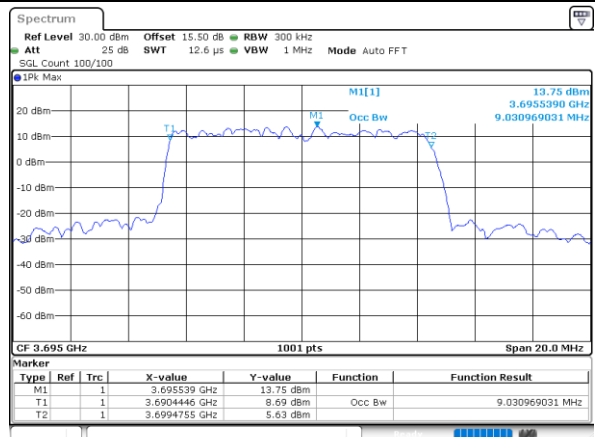

Date: 27 DEC 2020 05:21:34

Highest Channel / 20MHz / 16QAM

Date: 27 DEC 2020 05:19:51

Date: 27 DEC 2020 05:20:15

LTE Band 48

Lowest Channel / 5MHz / 64QAM

Date: 27_DEC.2020 06:07:21

Lowest Channel / 10MHz / 64QAM

Date: 27_DEC.2020 06:01:04

Middle Channel / 5MHz / 64QAM

Date: 27_DEC.2020 06:08:15

Middle Channel / 10MHz / 64QAM

Date: 27_DEC.2020 05:58:49

Highest Channel / 5MHz / 64QAM

Date: 27_DEC.2020 06:10:08

Highest Channel / 10MHz / 64QAM

Date: 27_DEC.2020 05:58:17

LTE Band 48

Conducted Band Edge

LTE Band 48 / 5MHz

QPSK

Lowest Channel / 1RB0

Lowest Channel / 1RBmax

Date: 27.DEC.2020 19:34:52