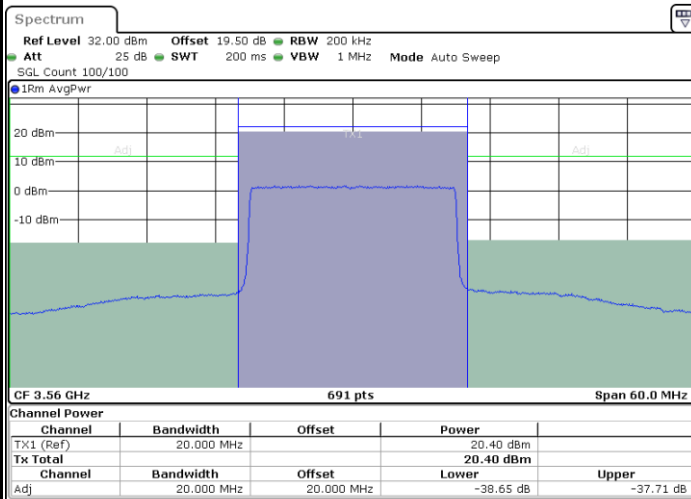

Date: 18.MAR.2021 23:23:07

LTE Band 48 / 15MHz

64QAM

Highest Channel / 1RB0

Highest Channel / 1RBmax

Date: 27.DEC.2020 00:17:06

Date: 27.DEC.2020 00:19:51

Highest Channel / FullIRB

N/A

Date: 26.DEC.2020 22:45:40

LTE Band 48 / 20MHz

64QAM

Lowest Channel / 1RB0

Lowest Channel / 1RBmax

Date: 19 MAR 2021 00:20:43

Date: 27 DEC 2020 03:02:48

Lowest Channel / FullIRB

N/A

Date: 27 DEC 2020 02:42:58

LTE Band 48 / 20MHz

64QAM

Middle Channel / 1RB0

Middle Channel / 1RBmax

Middle Channel / FullRB