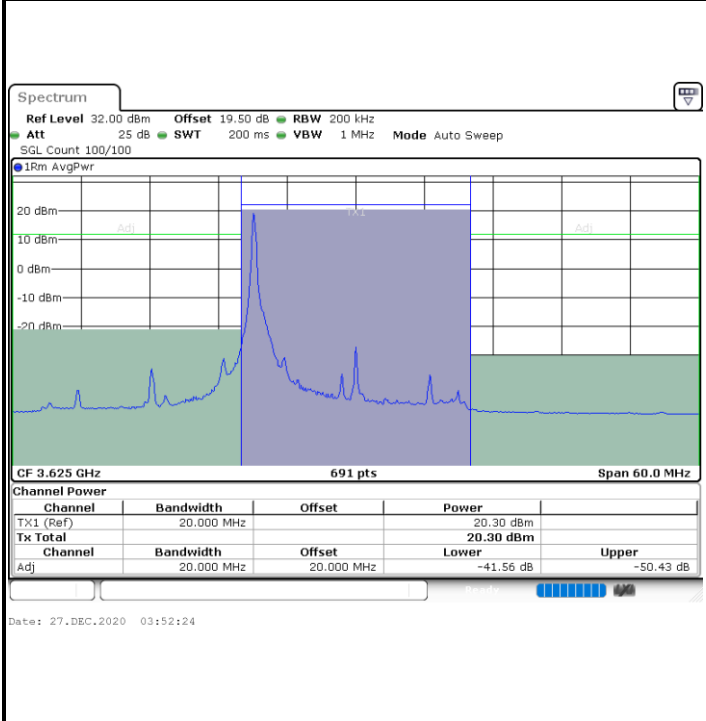

Lowest Channel / FullIRB

N/A

Date: 27 DEC 2020 02:42:58

LTE Band 48 / 20MHz

64QAM

Middle Channel / 1RB0

Middle Channel / 1RBmax

Middle Channel / FullRB

N/A

LTE Band 48 / 20MHz

64QAM

Highest Channel / 1RB0

Highest Channel / 1RBmax

Date: 27.DEC.2020 04:59:52

Date: 27.DEC.2020 05:18:22

Highest Channel / FullIRB