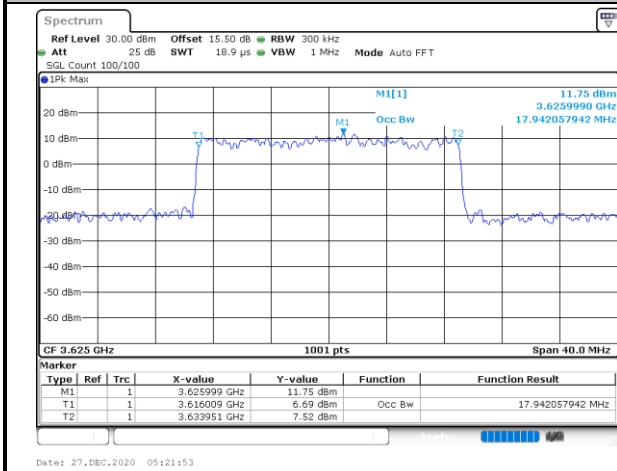

Lowest Channel / 20MHz / QPSK

Lowest Channel / 20MHz / 16QAM

Date: 27 DEC 2020 05:22:24

Middle Channel / 20MHz / QPSK

Date: 27 DEC 2020 05:22:45

Middle Channel / 20MHz / 16QAM

Date: 27 DEC 2020 05:21:53

Highest Channel / 20MHz / QPSK

Date: 27 DEC 2020 05:21:34

Highest Channel / 20MHz / 16QAM

Date: 27 DEC 2020 05:19:51

Date: 27 DEC 2020 05:20:15

LTE Band 48

Lowest Channel / 5MHz / 64QAM

Date: 27_DEC.2020 06:07:21

Lowest Channel / 10MHz / 64QAM