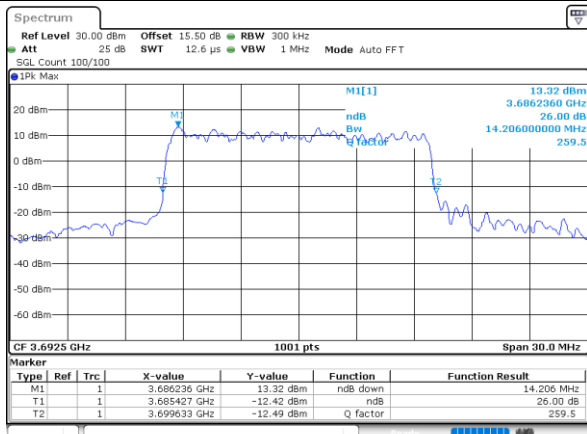

Highest Channel / 5MHz / 64QAM

Date: 27, DEC, 2020 06:10:15

Highest Channel / 10MHz / 64QAM

Date: 27, DEC, 2020 05:15:25

LTE Band 48

Lowest Channel / 15MHz / 64QAM

Date: 27, DEC, 2020 05:25:25

Lowest Channel / 20MHz / 64QAM

Date: 27, DEC, 2020 05:23:11

Middle Channel / 15MHz / 64QAM

Date: 27, DEC, 2020 05:28:53

Middle Channel / 20MHz / 64QAM

Date: 27, DEC, 2020 05:12:23

Highest Channel / 15MHz / 64QAM

Date: 27, DEC, 2020 05:30:53

Highest Channel / 20MHz / 64QAM

Date: 27, DEC, 2020 05:12:40

Occupied Bandwidth

| Mode | LTE Band 48 : 99%OBW(MHz) | | | | | | | | | | | |
|------------|---------------------------|--|--|-------|-------|-------|-------|-------|-------|-------|-------|--|
| BW | | | | 5MHz | | 10MHz | | 15MHz | | 20MHz | | |
| Mod. | | | | QPSK | 16QAM | QPSK | 16QAM | QPSK | 16QAM | QPSK | 16QAM | |
| Lowest CH | | | | 4.48 | 4.48 | 9.01 | 9.01 | 13.40 | 13.43 | 17.90 | 17.94 | |
| Middle CH | | | | 4.50 | 4.46 | 8.97 | 9.07 | 13.43 | 13.49 | 17.94 | 17.90 | |
| Highest CH | | | | 4.51 | 4.51 | 9.03 | 9.07 | 13.40 | 13.34 | 17.90 | 17.78 | |
| Mode | LTE Band 48 : 99%OBW(MHz) | | | | | | | | | | | |
| BW | | | | 5MHz | | 10MHz | | 15MHz | | 20MHz | | |
| Mod. | | | | 64QAM | | 64QAM | | 64QAM | | 64QAM | | |
| Lowest CH | | | | 4.49 | - | 9.01 | - | 13.40 | - | 17.94 | - | |
| Middle CH | | | | 4.50 | - | 9.03 | - | 13.49 | - | 17.94 | - | |
| Highest CH | | | | 4.51 | - | 9.03 | - | 13.49 | - | 17.94 | - | |