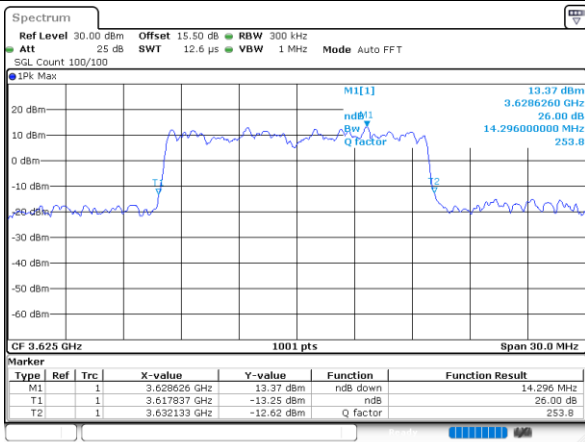

Highest Channel / 10MHz / 16QAM

Date: 27 DEC 2020 05:58:05

LTE Band 48

Lowest Channel / 15MHz / QPSK

Lowest Channel / 15MHz / 16QAM

Middle Channel / 15MHz / QPSK

Middle Channel / 15MHz / 16QAM

Highest Channel / 15MHz / QPSK

Highest Channel / 15MHz / 16QAM

LTE Band 48

Lowest Channel / 20MHz / QPSK

Date: 27, DEC, 2020 05:22:32

Lowest Channel / 20MHz / 16QAM

Date: 27, DEC, 2020 05:22:53

Middle Channel / 20MHz / QPSK

Date: 27, DEC, 2020 05:22:00