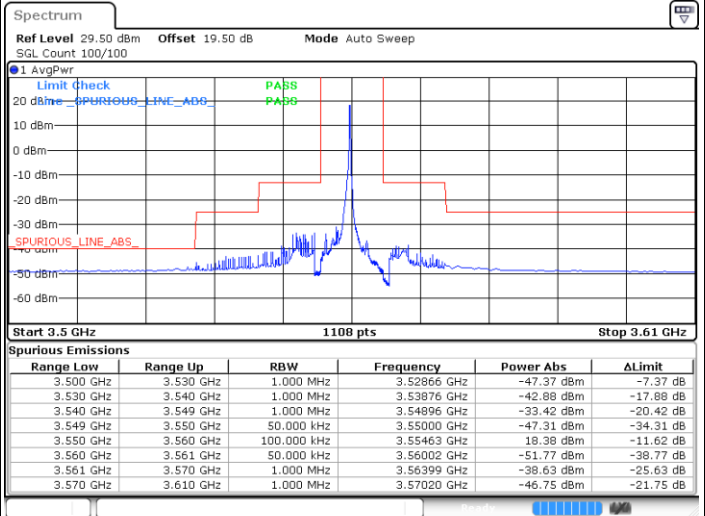

Date: 27_DEC.2020 06:01:04

Middle Channel / 5MHz / 64QAM

Date: 27_DEC.2020 06:08:15

Middle Channel / 10MHz / 64QAM

Date: 27_DEC.2020 05:58:49

Highest Channel / 5MHz / 64QAM

Date: 27_DEC.2020 06:10:08

Highest Channel / 10MHz / 64QAM

Date: 27_DEC.2020 05:58:17

LTE Band 48

Conducted Band Edge

LTE Band 48 / 5MHz

QPSK

Lowest Channel / 1RB0

Lowest Channel / 1RBmax

Date: 27.DEC.2020 19:34:52

Date: 19 DEC 2020 13:11:08

Lowest Channel / FullIRB

N/A

Date: 19 DEC 2020 12:39:29

LTE Band 48 / 5MHz

QPSK

Middle Channel / 1RB0

Middle Channel / 1RBmax