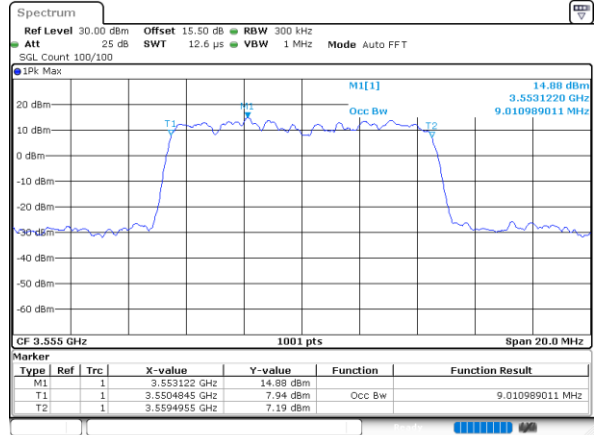

Lowest Channel / 10MHz / 16QAM

Date: 27 DEC 2020 06:00:34