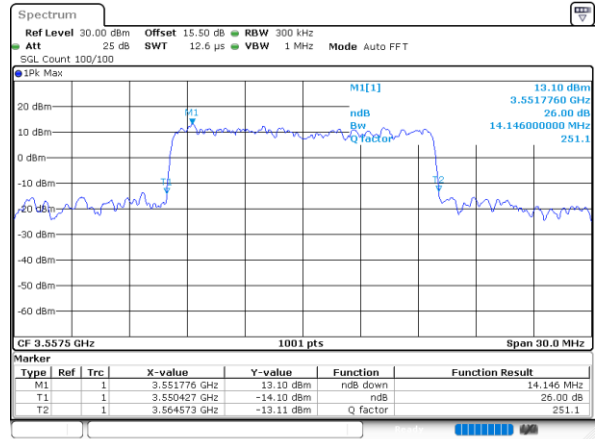

Highest Channel / 10MHz / 16QAM

Date: 27 DEC 2020 05:58:05

LTE Band 48

Lowest Channel / 15MHz / QPSK

Lowest Channel / 15MHz / 16QAM

Middle Channel / 15MHz / QPSK

Middle Channel / 15MHz / 16QAM

Highest Channel / 15MHz / QPSK

Highest Channel / 15MHz / 16QAM

LTE Band 48

Lowest Channel / 20MHz / QPSK

Date: 27, DEC, 2020 05:22:32

Lowest Channel / 20MHz / 16QAM

Date: 27, DEC, 2020 05:22:53

Middle Channel / 20MHz / QPSK

Date: 27, DEC, 2020 05:22:00