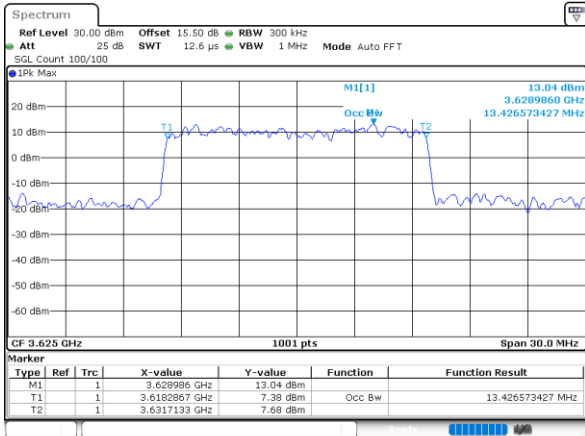

Highest Channel / 10MHz / 16QAM

Date: 27 DEC 2020 05:57:57

LTE Band 48

Lowest Channel / 15MHz / QPSK

Date: 27_DEC.2020 05:26:37

Lowest Channel / 15MHz / 16QAM

Date: 27_DEC.2020 05:27:05

Middle Channel / 15MHz / QPSK

Date: 27_DEC.2020 05:28:07

Middle Channel / 15MHz / 16QAM

Date: 27_DEC.2020 05:28:26

Highest Channel / 15MHz / QPSK

Date: 27_DEC.2020 05:30:08

Highest Channel / 15MHz / 16QAM

Date: 27_DEC.2020 05:30:25

LTE Band 48