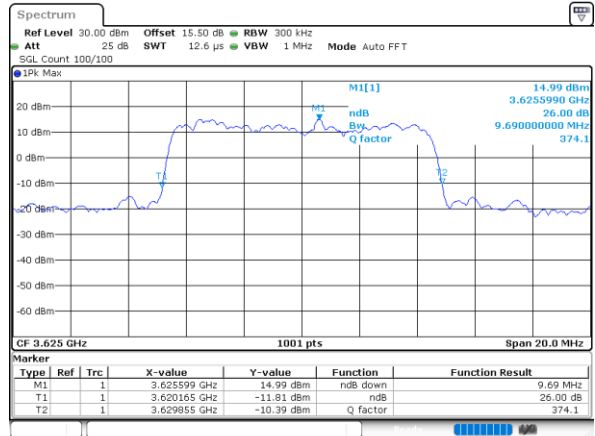

Date: 27 DEC 2020 06:08:40

Highest Channel / 5MHz / QPSK

Date: 27 DEC 2020 06:09:29

Highest Channel / 5MHz / 16QAM

Date: 27 DEC 2020 06:09:56

LTE Band 48

Lowest Channel / 10MHz / QPSK

Date: 27 DEC 2020 06:00:15

Lowest Channel / 10MHz / 16QAM

Date: 27 DEC 2020 06:00:41

Middle Channel / 10MHz / QPSK

Date: 27 DEC 2020 05:59:43

Middle Channel / 10MHz / 16QAM

Date: 27 DEC 2020 05:59:22

Highest Channel / 10MHz / QPSK

Date: 27 DEC 2020 05:57:46

Highest Channel / 10MHz / 16QAM

Date: 27 DEC 2020 05:58:05

LTE Band 48

Lowest Channel / 15MHz / QPSK

Lowest Channel / 15MHz / 16QAM

Middle Channel / 15MHz / QPSK

Middle Channel / 15MHz / 16QAM

Highest Channel / 15MHz / QPSK