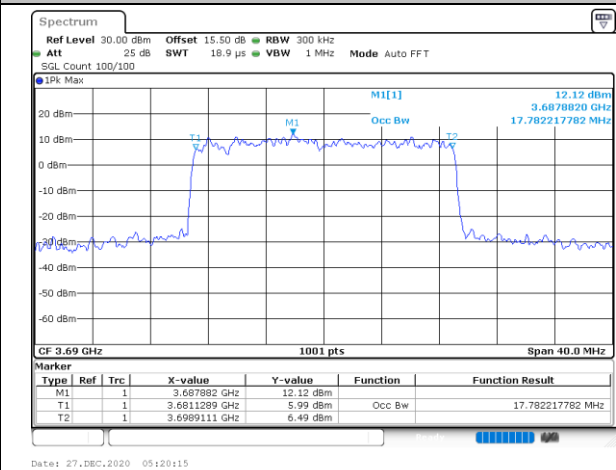

Lowest Channel / 20MHz / QPSK

Lowest Channel / 20MHz / 16QAM

Date: 27 DEC 2020 05:22:24

Middle Channel / 20MHz / QPSK

Date: 27 DEC 2020 05:22:45

Middle Channel / 20MHz / 16QAM

Date: 27 DEC 2020 05:21:53

Highest Channel / 20MHz / QPSK

Date: 27 DEC 2020 05:21:34

Highest Channel / 20MHz / 16QAM

Date: 27 DEC 2020 05:19:51

Date: 27 DEC 2020 05:20:15

LTE Band 48

Lowest Channel / 5MHz / 64QAM

Date: 27_DEC.2020 06:07:21

Lowest Channel / 10MHz / 64QAM