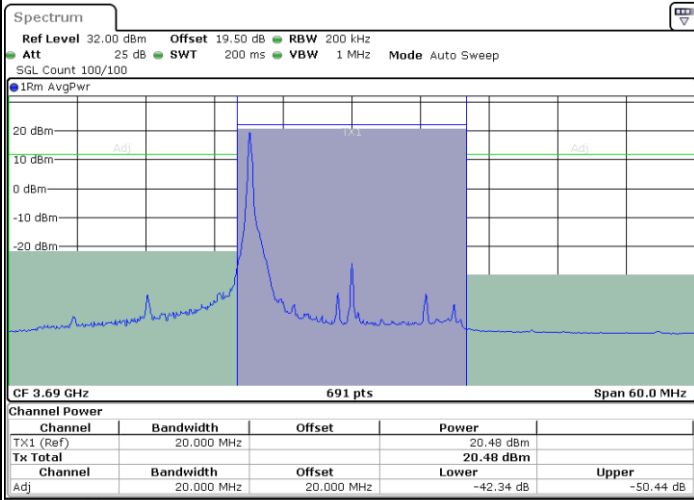

N/A

LTE Band 48 / 20MHz

64QAM

Highest Channel / 1RB0

Highest Channel / 1RBmax

Date: 27.DEC.2020 04:59:52

Date: 27.DEC.2020 05:18:22

Highest Channel / FullIRB

N/A

Date: 27.DEC.2020 04:55:54

26dB Bandwidth

| Mode | LTE Band 48 : 26dB BW(MHz) | | | | | | | | | | | |
|------------|----------------------------|--|--|-------|-------|-------|-------|-------|-------|-------|-------|--|
| BW | | | | 5MHz | | 10MHz | | 15MHz | | 20MHz | | |
| Mod. | | | | QPSK | 16QAM | QPSK | 16QAM | QPSK | 16QAM | QPSK | 16QAM | |
| Lowest CH | | | | 4.86 | 4.85 | 9.67 | 9.77 | 14.18 | 14.15 | 18.98 | 18.70 | |
| Middle CH | | | | 4.83 | 4.92 | 9.69 | 9.69 | 14.30 | 14.78 | 18.70 | 18.94 | |
| Highest CH | | | | 4.90 | 4.79 | 9.73 | 9.97 | 14.09 | 14.27 | 18.94 | 18.98 | |
| Mode | LTE Band 48 : 26dB BW(MHz) | | | | | | | | | | | |
| BW | | | | 5MHz | | 10MHz | | 15MHz | | 20MHz | | |
| Mod. | | | | 64QAM | | 64QAM | | 64QAM | | 64QAM | | |
| Lowest CH | | | | 4.78 | - | 9.67 | - | 14.33 | - | 18.78 | - | |
| Middle CH | | | | 4.88 | - | 9.77 | - | 14.39 | - | 19.02 | - | |
| Highest CH | | | | 4.82 | - | 9.61 | - | 14.21 | - | 18.70 | - | |