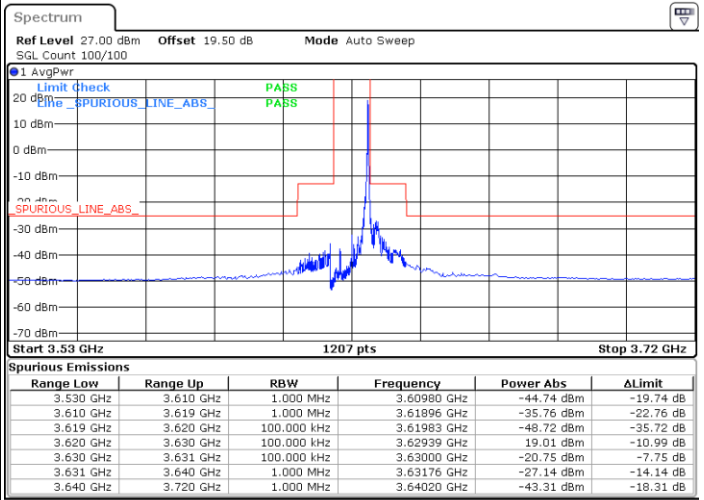

Date: 19 DEC 2020 15:59:18