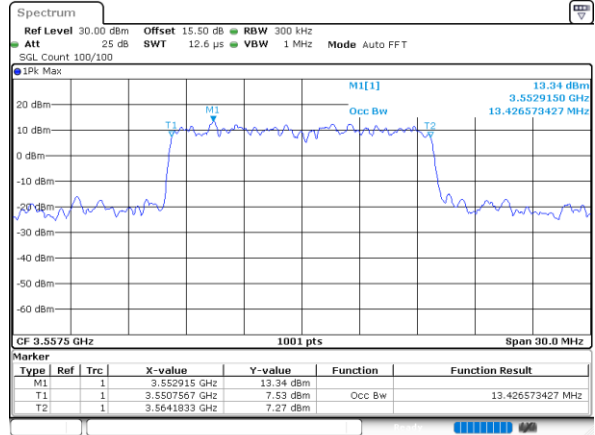

Highest Channel / 10MHz / 16QAM

Date: 27 DEC 2020 05:57:57

LTE Band 48

Lowest Channel / 15MHz / QPSK

Date: 27_DEC.2020 05:26:37

Lowest Channel / 15MHz / 16QAM

Date: 27_DEC.2020 05:27:05

Middle Channel / 15MHz / QPSK

Date: 27_DEC.2020 05:28:07

Middle Channel / 15MHz / 16QAM

Date: 27_DEC.2020 05:28:26

Highest Channel / 15MHz / QPSK

Date: 27_DEC.2020 05:30:08

Highest Channel / 15MHz / 16QAM

Date: 27_DEC.2020 05:30:25

LTE Band 48