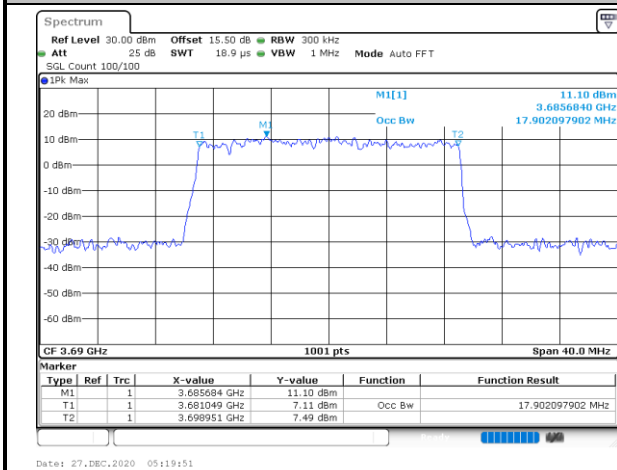

Lowest Channel / 20MHz / QPSK

Lowest Channel / 20MHz / 16QAM

Date: 27 DEC 2020 05:22:24

Middle Channel / 20MHz / QPSK

Date: 27 DEC 2020 05:22:45

Middle Channel / 20MHz / 16QAM

Date: 27 DEC 2020 05:21:53

Highest Channel / 20MHz / QPSK

Date: 27 DEC 2020 05:21:34

Highest Channel / 20MHz / 16QAM

Date: 27 DEC 2020 05:19:51

Date: 27 DEC 2020 05:20:15

LTE Band 48

Lowest Channel / 5MHz / 64QAM

Date: 27_DEC.2020 06:07:21

Lowest Channel / 10MHz / 64QAM