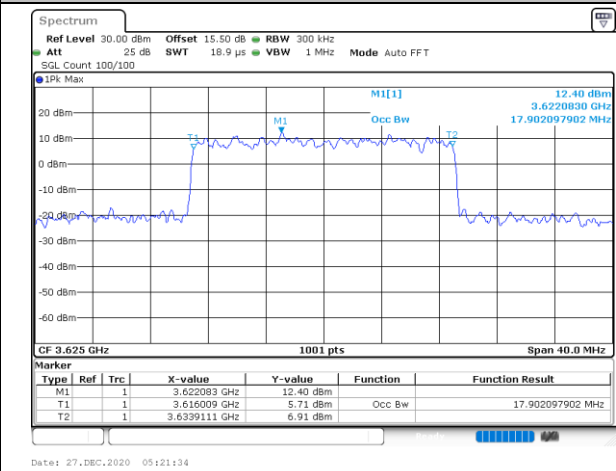

Lowest Channel / 20MHz / QPSK

Lowest Channel / 20MHz / 16QAM

Date: 27 DEC 2020 05:22:24

Middle Channel / 20MHz / QPSK

Date: 27 DEC 2020 05:22:45

Middle Channel / 20MHz / 16QAM

Date: 27 DEC 2020 05:21:53

Highest Channel / 20MHz / QPSK

Date: 27 DEC 2020 05:21:34

Highest Channel / 20MHz / 16QAM

Date: 27 DEC 2020 05:19:51

Date: 27 DEC 2020 05:20:15

LTE Band 48

Lowest Channel / 5MHz / 64QAM

Date: 27_DEC.2020 06:07:21

Lowest Channel / 10MHz / 64QAM