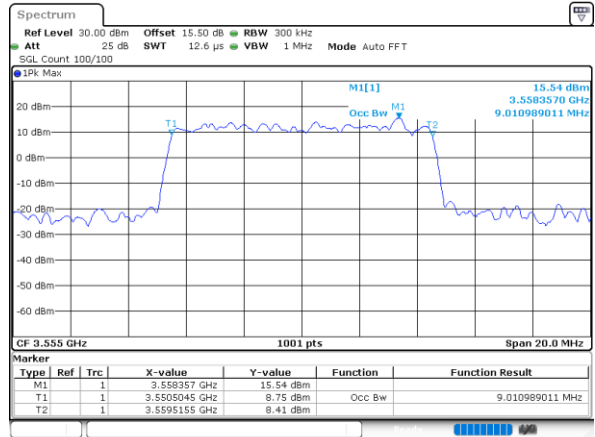

Date: 27 DEC 2020 05:21:34

Highest Channel / 20MHz / 16QAM

Date: 27 DEC 2020 05:19:51

Date: 27 DEC 2020 05:20:15

LTE Band 48

Lowest Channel / 5MHz / 64QAM

Date: 27_DEC.2020 06:07:21

Lowest Channel / 10MHz / 64QAM

Date: 27_DEC.2020 06:01:04

Middle Channel / 5MHz / 64QAM

Date: 27_DEC.2020 06:08:15

Middle Channel / 10MHz / 64QAM

Date: 27_DEC.2020 05:58:49

Highest Channel / 5MHz / 64QAM

Date: 27_DEC.2020 06:10:08

Highest Channel / 10MHz / 64QAM