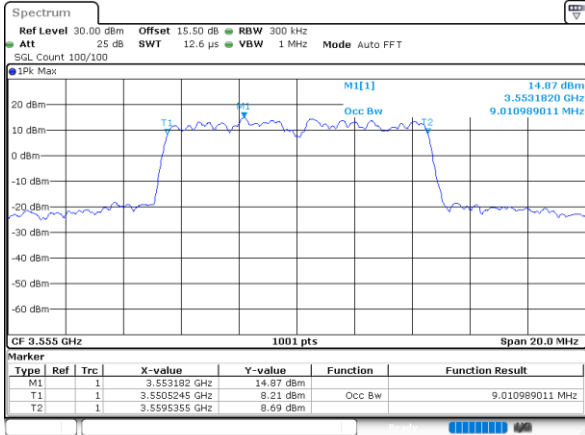

Date: 27_DEC.2020 06:08:32

Highest Channel / 5MHz / QPSK

Date: 27_DEC.2020 06:09:21

Highest Channel / 5MHz / 16QAM

Date: 27_DEC.2020 06:09:41

LTE Band 48

Lowest Channel / 10MHz / QPSK

Date: 27 DEC 2020 06:00:06