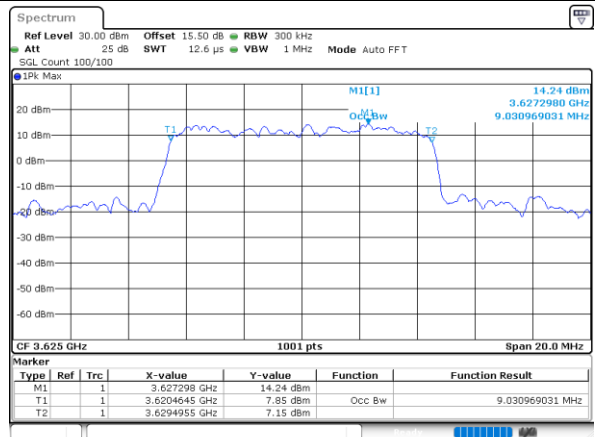

Middle Channel / 10MHz / 64QAM

Date: 27_DEC.2020 05:58:49