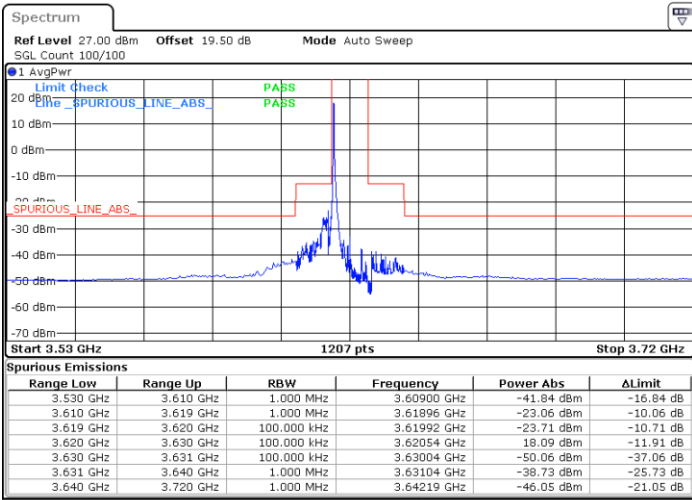

LTE Band 48 / 10MHz

QPSK

MiddleChannel / 1RB0

Middle Channel / 1RBmax

Date: 19 DEC 2020 16:02:40