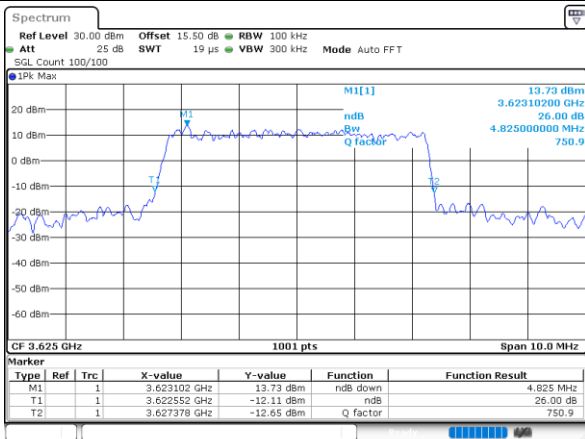

N/A

Date: 27.DEC.2020 04:55:54

26dB Bandwidth

| Mode | LTE Band 48 : 26dB BW(MHz) | | | | | | | | | | | |
|------------|----------------------------|--|--|-------|-------|-------|-------|-------|-------|-------|-------|--|
| BW | | | | 5MHz | | 10MHz | | 15MHz | | 20MHz | | |
| Mod. | | | | QPSK | 16QAM | QPSK | 16QAM | QPSK | 16QAM | QPSK | 16QAM | |
| Lowest CH | | | | 4.86 | 4.85 | 9.67 | 9.77 | 14.18 | 14.15 | 18.98 | 18.70 | |
| Middle CH | | | | 4.83 | 4.92 | 9.69 | 9.69 | 14.30 | 14.78 | 18.70 | 18.94 | |
| Highest CH | | | | 4.90 | 4.79 | 9.73 | 9.97 | 14.09 | 14.27 | 18.94 | 18.98 | |
| Mode | LTE Band 48 : 26dB BW(MHz) | | | | | | | | | | | |
| BW | | | | 5MHz | | 10MHz | | 15MHz | | 20MHz | | |
| Mod. | | | | 64QAM | | 64QAM | | 64QAM | | 64QAM | | |
| Lowest CH | | | | 4.78 | - | 9.67 | - | 14.33 | - | 18.78 | - | |
| Middle CH | | | | 4.88 | - | 9.77 | - | 14.39 | - | 19.02 | - | |
| Highest CH | | | | 4.82 | - | 9.61 | - | 14.21 | - | 18.70 | - | |

LTE Band 48

Lowest Channel / 5MHz / QPSK

Date: 27 DEC 2020 06:06:48

Lowest Channel / 5MHz / 16QAM

Date: 27 DEC 2020 06:07:09

Middle Channel / 5MHz / QPSK

Date: 27 DEC 2020 06:09:00

Middle Channel / 5MHz / 16QAM

Date: 27 DEC 2020 06:08:40

Highest Channel / 5MHz / QPSK

Date: 27 DEC 2020 06:09:29

Highest Channel / 5MHz / 16QAM

Date: 27 DEC 2020 06:09:56

LTE Band 48

Lowest Channel / 10MHz / QPSK

Date: 27 DEC 2020 06:00:15