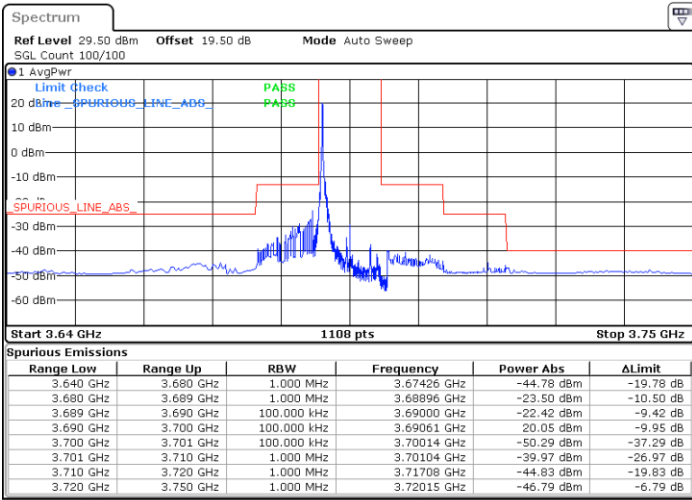

Highest Channel / 1RBmax

Date: 19 DEC 2020 14:22:37

Date: 19 DEC 2020 14:25:02

Highest Channel / FullIRB

N/A

Date: 19 DEC 2020 14:09:15

LTE Band 48 / 10MHz

QPSK

Lowest Channel / 1RB0

Lowest Channel / 1RBmax

Date: 19 DEC 2020 15:04:38

Date: 19 DEC 2020 15:07:13

Lowest Channel / FullIRB

N/A

Date: 19 DEC 2020 14:34:21

LTE Band 48 / 10MHz

QPSK

MiddleChannel / 1RB0

Middle Channel / 1RBmax

Date: 19 DEC 2020 16:02:40

Date: 19 DEC 2020 15:59:18

Middle Channel / FullIRB

N/A

Date: 19 DEC 2020 16:21:18

LTE Band 48 / 10MHz

QPSK

Highest Channel / 1RB0

Highest Channel / 1RBmax

Date: 19 DEC 2020 16:45:50

Date: 19 DEC 2020 16:49:21

Highest Channel / FullIRB

N/A