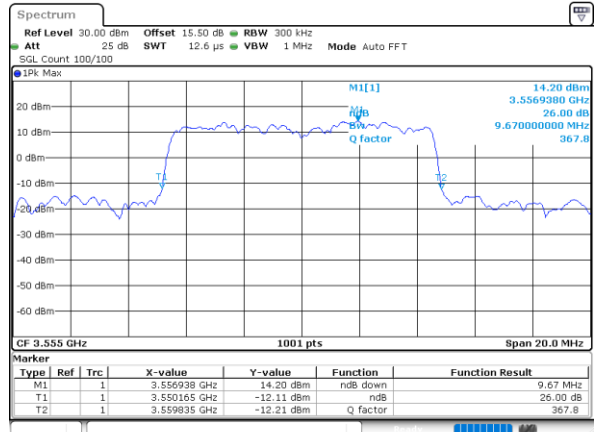

Lowest Channel / 10MHz / 64QAM

Date: 27, DEC, 2020 06:10:10