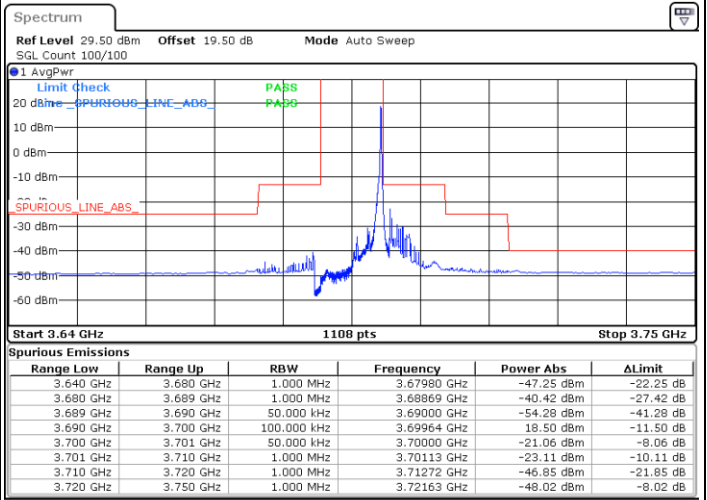

Date: 19 DEC 2020 13:11:08

Lowest Channel / FullIRB

N/A

Date: 19 DEC 2020 12:39:29

LTE Band 48 / 5MHz

QPSK

Middle Channel / 1RB0

Middle Channel / 1RBmax

Date: 19 DEC 2020 13:50:28

Date: 19 DEC 2020 13:27:28

Middle Channel / FullIRB

N/A

Date: 19 DEC 2020 14:06:10

LTE Band 48 / 5MHz

QPSK

Highest Channel / 1RB0

Highest Channel / 1RBmax

Date: 19 DEC 2020 14:22:37

Date: 19 DEC 2020 14:25:02

Highest Channel / FullIRB

N/A

Date: 19 DEC 2020 14:09:15

LTE Band 48 / 10MHz

QPSK

Lowest Channel / 1RB0

Lowest Channel / 1RBmax

Date: 19 DEC 2020 15:04:38

Date: 19 DEC 2020 15:07:13

Lowest Channel / FullIRB

N/A

Date: 19 DEC 2020 14:34:21

LTE Band 48 / 10MHz