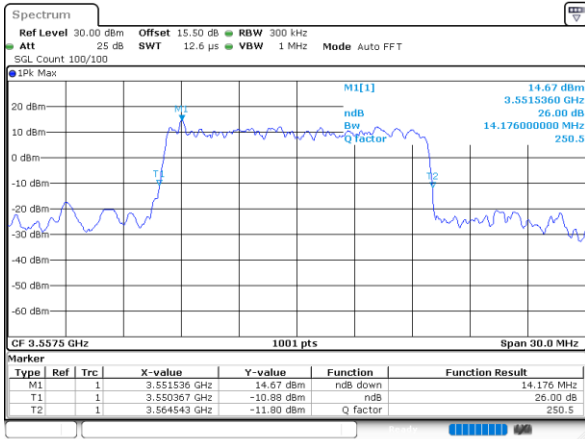

Highest Channel / 10MHz / 16QAM

Date: 27 DEC 2020 05:58:05

LTE Band 48

Lowest Channel / 15MHz / QPSK

Lowest Channel / 15MHz / 16QAM

Middle Channel / 15MHz / QPSK

Middle Channel / 15MHz / 16QAM

Highest Channel / 15MHz / QPSK

Highest Channel / 15MHz / 16QAM

LTE Band 48

Lowest Channel / 20MHz / QPSK

Date: 27, DEC, 2020 05:22:32

Lowest Channel / 20MHz / 16QAM

Date: 27, DEC, 2020 05:22:53

Middle Channel / 20MHz / QPSK

Date: 27, DEC, 2020 05:22:00

Middle Channel / 20MHz / 16QAM

Date: 27, DEC, 2020 05:21:41

Highest Channel / 20MHz / QPSK

Date: 27, DEC, 2020 05:19:59

Highest Channel / 20MHz / 16QAM

Date: 27, DEC, 2020 05:20:21

LTE Band 48

Lowest Channel / 5MHz / 64QAM