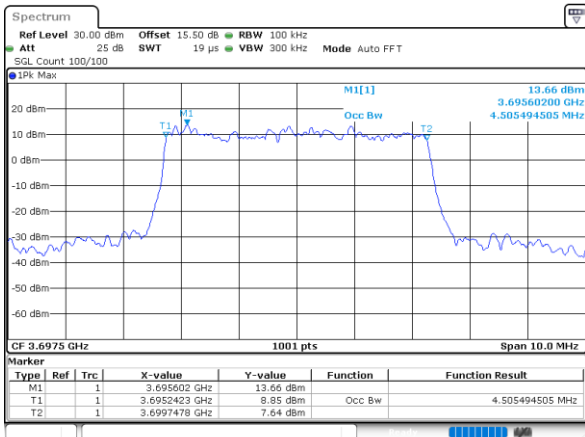

Highest Channel / 20MHz / 64QAM

Date: 27, DEC, 2020 05:12:40

Occupied Bandwidth

| Mode | LTE Band 48 : 99%OBW(MHz) | | | | | | | | | | | |
|------------|---------------------------|--|--|-------|-------|-------|-------|-------|-------|-------|-------|--|
| BW | | | | 5MHz | | 10MHz | | 15MHz | | 20MHz | | |
| Mod. | | | | QPSK | 16QAM | QPSK | 16QAM | QPSK | 16QAM | QPSK | 16QAM | |
| Lowest CH | | | | 4.48 | 4.48 | 9.01 | 9.01 | 13.40 | 13.43 | 17.90 | 17.94 | |
| Middle CH | | | | 4.50 | 4.46 | 8.97 | 9.07 | 13.43 | 13.49 | 17.94 | 17.90 | |
| Highest CH | | | | 4.51 | 4.51 | 9.03 | 9.07 | 13.40 | 13.34 | 17.90 | 17.78 | |
| Mode | LTE Band 48 : 99%OBW(MHz) | | | | | | | | | | | |
| BW | | | | 5MHz | | 10MHz | | 15MHz | | 20MHz | | |
| Mod. | | | | 64QAM | | 64QAM | | 64QAM | | 64QAM | | |
| Lowest CH | | | | 4.49 | - | 9.01 | - | 13.40 | - | 17.94 | - | |
| Middle CH | | | | 4.50 | - | 9.03 | - | 13.49 | - | 17.94 | - | |
| Highest CH | | | | 4.51 | - | 9.03 | - | 13.49 | - | 17.94 | - | |

LTE Band 48

Lowest Channel / 5MHz / QPSK

Date: 27_DEC.2020 06:06:39

Lowest Channel / 5MHz / 16QAM

Date: 27_DEC.2020 06:07:02

Middle Channel / 5MHz / QPSK

Date: 27_DEC.2020 06:08:53

Middle Channel / 5MHz / 16QAM

Date: 27_DEC.2020 06:08:32

Highest Channel / 5MHz / QPSK

Date: 27_DEC.2020 06:09:21

Highest Channel / 5MHz / 16QAM

Date: 27_DEC.2020 06:09:41

LTE Band 48

Lowest Channel / 10MHz / QPSK

Date: 27 DEC 2020 06:00:06