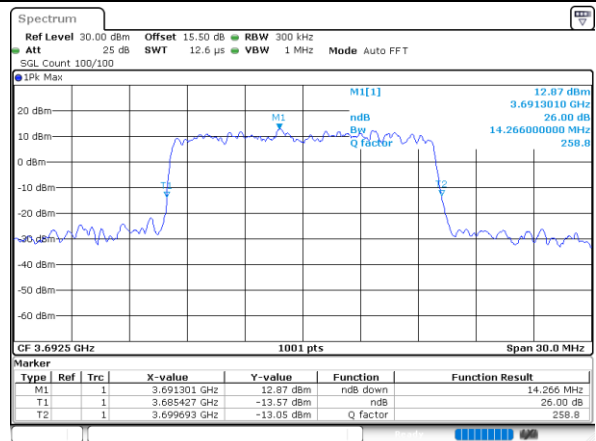

Highest Channel / 10MHz / 16QAM

Date: 27 DEC 2020 05:58:05

LTE Band 48

Lowest Channel / 15MHz / QPSK

Lowest Channel / 15MHz / 16QAM

Middle Channel / 15MHz / QPSK

Middle Channel / 15MHz / 16QAM

Highest Channel / 15MHz / QPSK

Highest Channel / 15MHz / 16QAM

LTE Band 48

Lowest Channel / 20MHz / QPSK

Date: 27, DEC, 2020 05:22:32

Lowest Channel / 20MHz / 16QAM

Date: 27, DEC, 2020 05:22:53

Middle Channel / 20MHz / QPSK

Date: 27, DEC, 2020 05:22:00