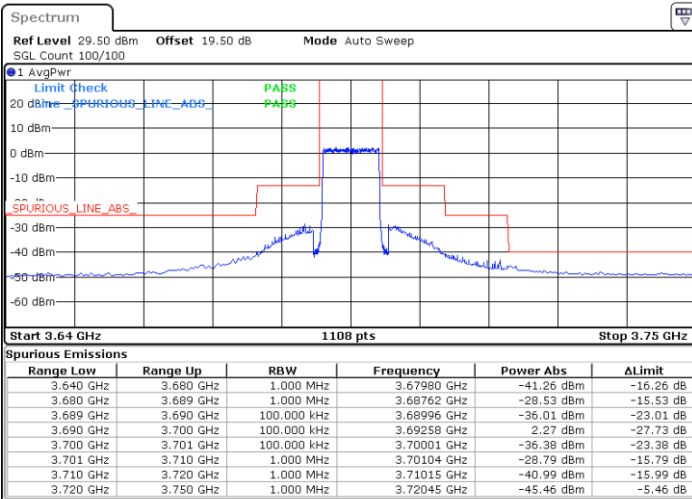

Lowest Channel / 1RB0

Lowest Channel / 1RBmax

Date: 19 DEC 2020 15:04:38

Date: 19 DEC 2020 15:07:13

Lowest Channel / FullIRB

N/A

Date: 19 DEC 2020 14:34:21

LTE Band 48 / 10MHz

LTE Band 48 / 10MHz

QPSK

Highest Channel / 1RB0

Highest Channel / 1RBmax

Date: 19 DEC 2020 16:45:50

Date: 19 DEC 2020 16:49:21

Highest Channel / FullIRB

N/A

Date: 19 DEC 2020 16:31:35

LTE Band 48 / 15MHz

QPSK

Lowest Channel / 1RB0

Lowest Channel / 1RBmax

Date: 26.DEC.2020 21:53:35

Date: 27.DEC.2020 01:48:29

Lowest Channel / FullIRB