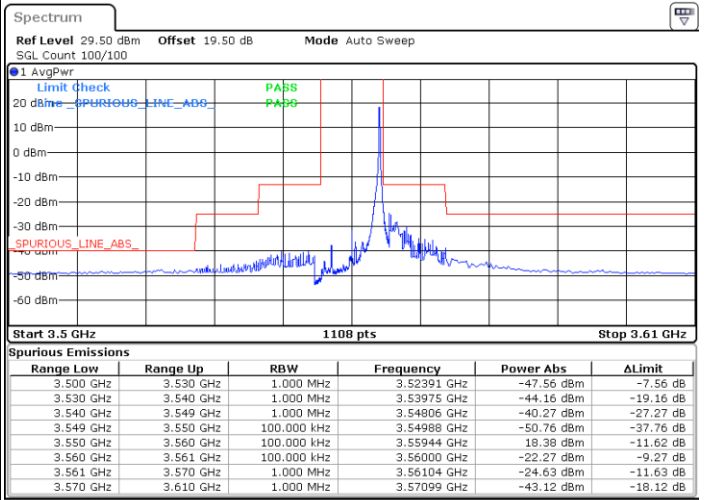

Date: 19 DEC 2020 13:50:28

Date: 19 DEC 2020 13:27:28

Middle Channel / FullIRB

N/A

Date: 19 DEC 2020 14:06:10

LTE Band 48 / 5MHz

QPSK

Highest Channel / 1RB0

Highest Channel / 1RBmax

Date: 19 DEC 2020 14:22:37

Date: 19 DEC 2020 14:25:02

Highest Channel / FullIRB

N/A

Date: 19 DEC 2020 14:09:15

LTE Band 48 / 10MHz

QPSK

Lowest Channel / 1RB0

Lowest Channel / 1RBmax

Date: 19 DEC 2020 15:04:38

Date: 19 DEC 2020 15:07:13

Lowest Channel / FullIRB

N/A

Date: 19 DEC 2020 14:34:21

LTE Band 48 / 10MHz