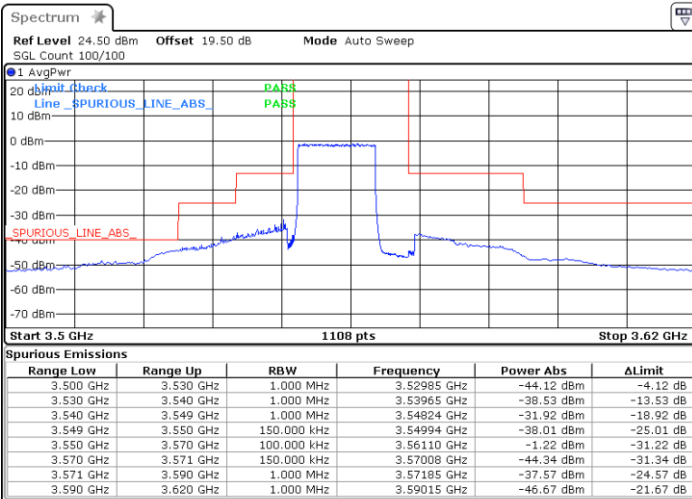

LTE Band 48 / 10MHz

QPSK

Highest Channel / 1RB0

Highest Channel / 1RBmax

Date: 19 DEC 2020 16:45:50

Date: 19 DEC 2020 16:49:21

Highest Channel / FullIRB

N/A

Date: 19 DEC 2020 16:31:35

LTE Band 48 / 15MHz

QPSK

Lowest Channel / 1RB0

Lowest Channel / 1RBmax

Date: 26.DEC.2020 21:53:35

Date: 27.DEC.2020 01:48:29

Lowest Channel / FullIRB

N/A

Date: 2.FEB.2021 11:07:28

LTE Band 48 / 15MHz

QPSK

Middle Channel / 1RB0

Middle Channel / 1RBmax

Date: 27.DEC.2020 01:12:47

Date: 27.DEC.2020 01:14:33