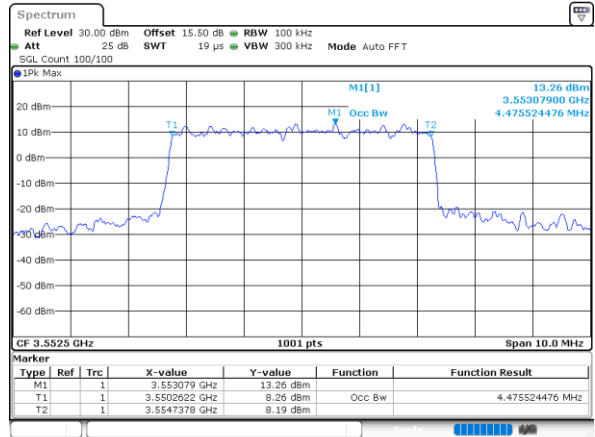

Lowest Channel / 5MHz / 16QAM

Date: 27_DEC.2020 06:07:02