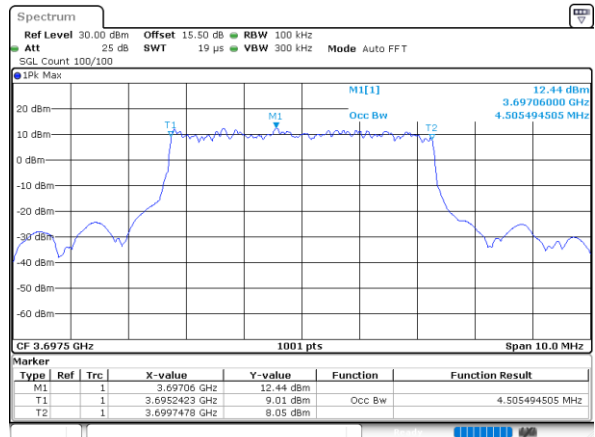

LTE Band 48

Lowest Channel / 5MHz / QPSK

Date: 27_DEC.2020 06:06:39

Lowest Channel / 5MHz / 16QAM

Date: 27_DEC.2020 06:07:02

Middle Channel / 5MHz / QPSK

Date: 27_DEC.2020 06:08:53

Middle Channel / 5MHz / 16QAM

Date: 27_DEC.2020 06:08:32

Highest Channel / 5MHz / QPSK

Date: 27_DEC.2020 06:09:21

Highest Channel / 5MHz / 16QAM

Date: 27_DEC.2020 06:09:41

LTE Band 48

Lowest Channel / 10MHz / QPSK

Date: 27 DEC 2020 06:00:06