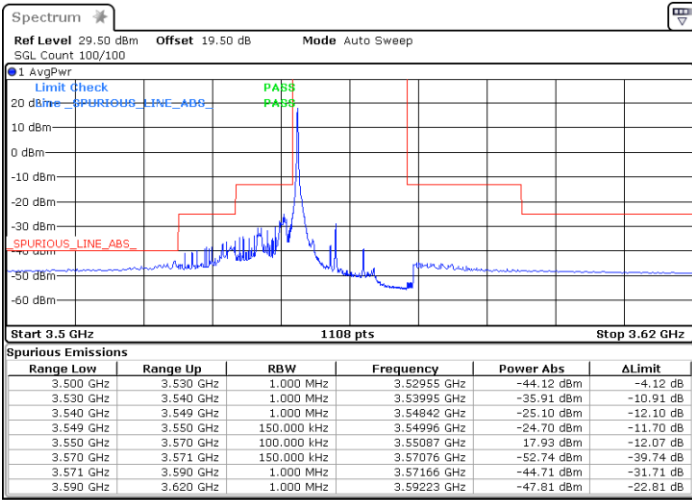

LTE Band 48 / 10MHz

QPSK

Highest Channel / 1RB0

Highest Channel / 1RBmax

Date: 19 DEC 2020 16:45:50

Date: 19 DEC 2020 16:49:21

Highest Channel / FullIRB

N/A

Date: 19 DEC 2020 16:31:35

LTE Band 48 / 15MHz

QPSK

Lowest Channel / 1RB0

Lowest Channel / 1RBmax

Date: 26.DEC.2020 21:53:35

Date: 27.DEC.2020 01:48:29

Lowest Channel / FullIRB

N/A

Date: 2.FEB.2021 11:07:28

LTE Band 48 / 15MHz

QPSK

Middle Channel / 1RB0

Middle Channel / 1RBmax

Date: 27.DEC.2020 01:12:47

Date: 27.DEC.2020 01:14:33

Middle Channel / FullIRB

N/A

Date: 27.DEC.2020 01:44:23

LTE Band 48 / 15MHz

QPSK

Highest Channel / 1RB0

Highest Channel / 1RBmax

Date: 27.DEC.2020 01:02:26