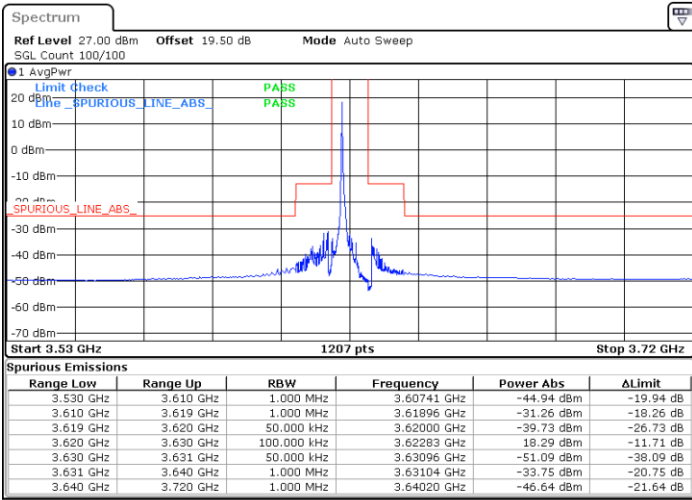

Date: 27_DEC.2020 05:58:17

LTE Band 48

Conducted Band Edge

LTE Band 48 / 5MHz

QPSK

Lowest Channel / 1RB0

Lowest Channel / 1RBmax

Date: 27.DEC.2020 19:34:52

Date: 19 DEC 2020 13:11:08

Lowest Channel / FullIRB

N/A

Date: 19 DEC 2020 12:39:29

LTE Band 48 / 5MHz

QPSK

Middle Channel / 1RB0

Middle Channel / 1RBmax

Date: 19 DEC 2020 13:50:28

Date: 19 DEC 2020 13:27:28

Middle Channel / FullIRB

N/A

Date: 19 DEC 2020 14:06:10

LTE Band 48 / 5MHz

QPSK

Highest Channel / 1RB0

Highest Channel / 1RBmax

Date: 19 DEC 2020 14:22:37

Date: 19 DEC 2020 14:25:02

Highest Channel / FullIRB

N/A

Date: 19 DEC 2020 14:09:15

LTE Band 48 / 10MHz

QPSK