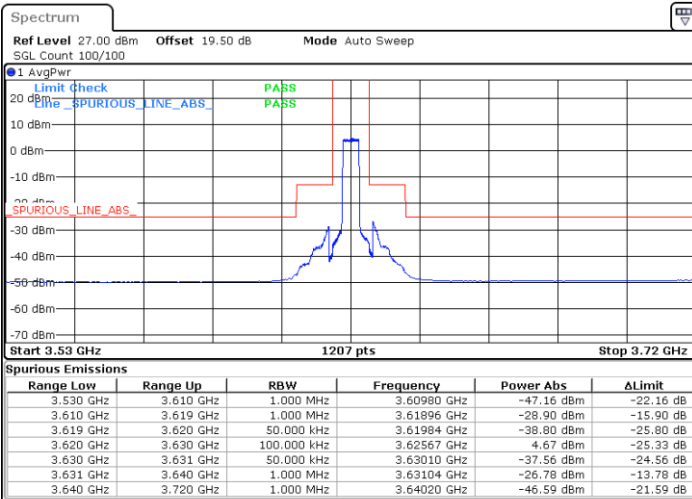

Date: 27_DEC.2020 05:58:17

LTE Band 48

Conducted Band Edge

LTE Band 48 / 5MHz

QPSK

Lowest Channel / 1RB0

Lowest Channel / 1RBmax

Date: 27.DEC.2020 19:34:52

Date: 19 DEC 2020 13:11:08

Lowest Channel / FullIRB

N/A

Date: 19 DEC 2020 12:39:29

LTE Band 48 / 5MHz

QPSK

Middle Channel / 1RB0

Middle Channel / 1RBmax

Date: 19 DEC 2020 13:50:28

Date: 19 DEC 2020 13:27:28

Middle Channel / FullIRB

N/A

Date: 19 DEC 2020 14:06:10

LTE Band 48 / 5MHz

QPSK

Highest Channel / 1RB0

Highest Channel / 1RBmax

Date: 19 DEC 2020 14:22:37

Date: 19 DEC 2020 14:25:02

Highest Channel / FullIRB

N/A

Date: 19 DEC 2020 14:09:15

LTE Band 48 / 10MHz

QPSK