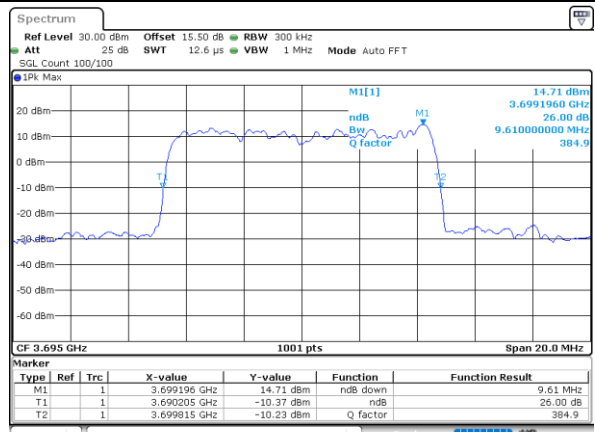

Middle Channel / 20MHz / 16QAM

Date: 27, DEC, 2020 05:21:41

Highest Channel / 20MHz / QPSK

Date: 27, DEC, 2020 05:19:59

Highest Channel / 20MHz / 16QAM

Date: 27, DEC, 2020 05:20:21

LTE Band 48

Lowest Channel / 5MHz / 64QAM

Date: 27, DEC, 2020 06:07:20

Lowest Channel / 10MHz / 64QAM

Date: 27, DEC, 2020 06:10:10

Middle Channel / 5MHz / 64QAM

Date: 27, DEC, 2020 06:08:21

Middle Channel / 10MHz / 64QAM

Date: 27, DEC, 2020 05:15:03

Highest Channel / 5MHz / 64QAM

Date: 27, DEC, 2020 06:10:15

Highest Channel / 10MHz / 64QAM

Date: 27, DEC, 2020 05:15:25

LTE Band 48

Lowest Channel / 15MHz / 64QAM

Date: 27, DEC, 2020 05:25:25

Lowest Channel / 20MHz / 64QAM