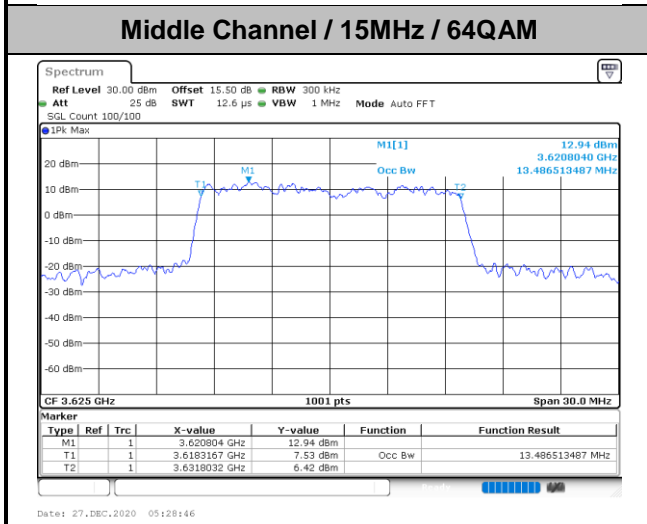

Date: 27 DEC 2020 05:21:34

Highest Channel / 20MHz / 16QAM

Date: 27 DEC 2020 05:19:51

Date: 27 DEC 2020 05:20:15

LTE Band 48

Lowest Channel / 5MHz / 64QAM

Date: 27_DEC.2020 06:07:21

Lowest Channel / 10MHz / 64QAM

Date: 27_DEC.2020 06:01:04

Middle Channel / 5MHz / 64QAM

Date: 27_DEC.2020 06:08:15

Middle Channel / 10MHz / 64QAM

Date: 27_DEC.2020 05:58:49

Highest Channel / 5MHz / 64QAM

Date: 27_DEC.2020 06:10:08

Highest Channel / 10MHz / 64QAM

Date: 27_DEC.2020 05:58:17

LTE Band 48

Conducted Band Edge

LTE Band 48 / 5MHz

QPSK

Lowest Channel / 1RB0

Lowest Channel / 1RBmax

Date: 27.DEC.2020 19:34:52