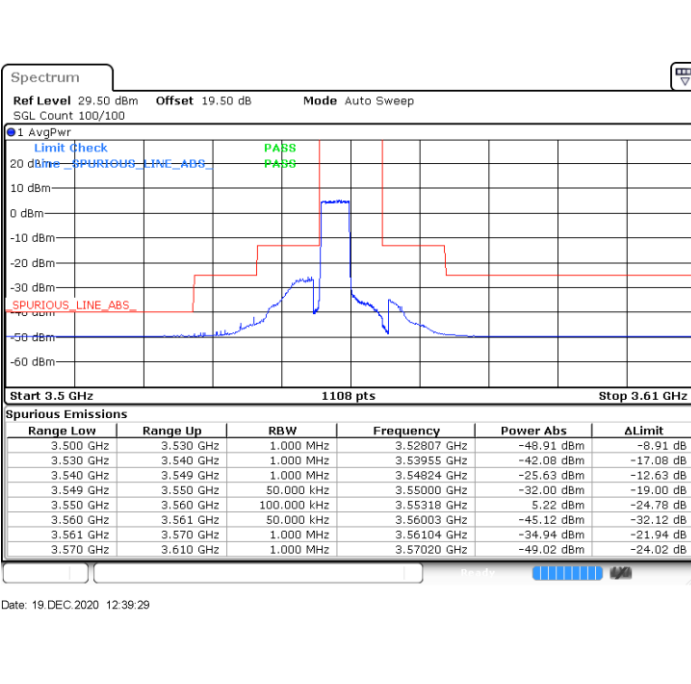

Date: 27_DEC.2020 06:01:04

Middle Channel / 5MHz / 64QAM

Date: 27_DEC.2020 06:08:15

Middle Channel / 10MHz / 64QAM

Date: 27_DEC.2020 05:58:49

Highest Channel / 5MHz / 64QAM

Date: 27_DEC.2020 06:10:08

Highest Channel / 10MHz / 64QAM

Date: 27_DEC.2020 05:58:17

LTE Band 48

Conducted Band Edge

LTE Band 48 / 5MHz

QPSK

Lowest Channel / 1RB0

Lowest Channel / 1RBmax

Date: 27.DEC.2020 19:34:52

Date: 19 DEC 2020 13:11:08

Lowest Channel / FullIRB

N/A

Date: 19 DEC 2020 12:39:29

LTE Band 48 / 5MHz

QPSK

Middle Channel / 1RB0

Middle Channel / 1RBmax

Date: 19 DEC 2020 13:50:28

Date: 19 DEC 2020 13:27:28

Middle Channel / FullIRB

N/A

Date: 19 DEC 2020 14:06:10

LTE Band 48 / 5MHz

QPSK

Highest Channel / 1RB0