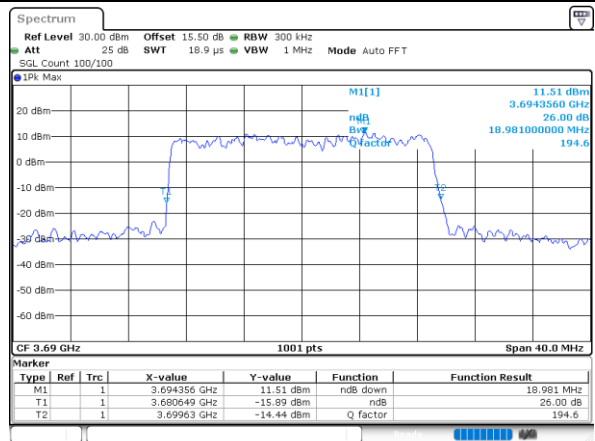

Middle Channel / 20MHz / 16QAM

Date: 27, DEC, 2020 05:21:41

Highest Channel / 20MHz / QPSK

Date: 27, DEC, 2020 05:19:59

Highest Channel / 20MHz / 16QAM

Date: 27, DEC, 2020 05:20:21

LTE Band 48

Lowest Channel / 5MHz / 64QAM