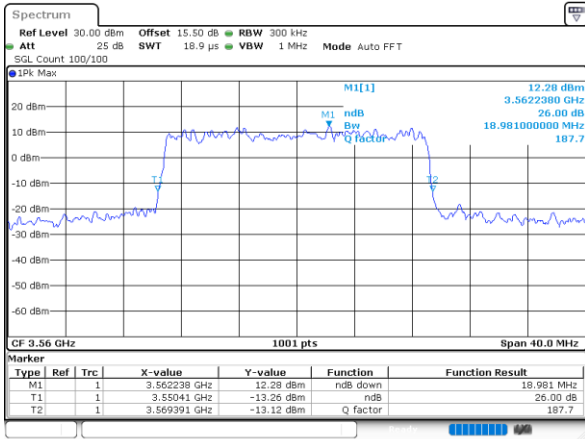

Highest Channel / 10MHz / 16QAM

Date: 27 DEC 2020 05:58:05

LTE Band 48

Lowest Channel / 15MHz / QPSK

Lowest Channel / 15MHz / 16QAM

Middle Channel / 15MHz / QPSK

Middle Channel / 15MHz / 16QAM

Highest Channel / 15MHz / QPSK

Highest Channel / 15MHz / 16QAM

LTE Band 48

Lowest Channel / 20MHz / QPSK

Date: 27, DEC, 2020 05:22:32

Lowest Channel / 20MHz / 16QAM

Date: 27, DEC, 2020 05:22:53

Middle Channel / 20MHz / QPSK

Date: 27, DEC, 2020 05:22:00