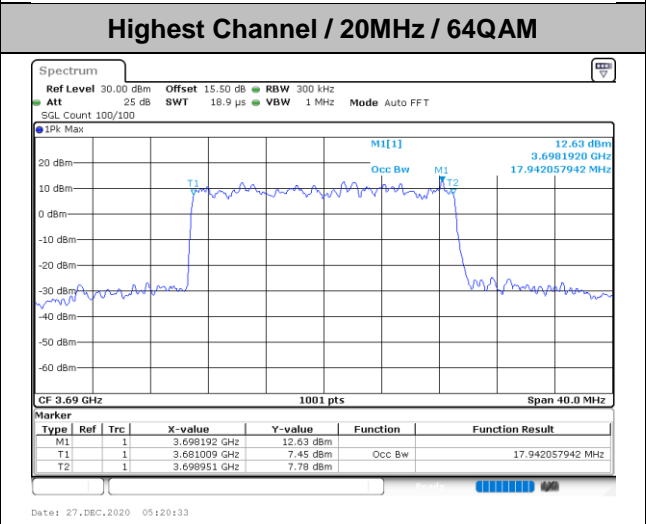

Date: 27 DEC 2020 05:21:34

Highest Channel / 20MHz / 16QAM

Date: 27 DEC 2020 05:19:51

Date: 27 DEC 2020 05:20:15

LTE Band 48

Lowest Channel / 5MHz / 64QAM

Date: 27_DEC.2020 06:07:21

Lowest Channel / 10MHz / 64QAM

Date: 27_DEC.2020 06:01:04

Middle Channel / 5MHz / 64QAM

Date: 27_DEC.2020 06:08:15

Middle Channel / 10MHz / 64QAM

Date: 27_DEC.2020 05:58:49

Highest Channel / 5MHz / 64QAM

Date: 27_DEC.2020 06:10:08

Highest Channel / 10MHz / 64QAM

Date: 27_DEC.2020 05:58:17

LTE Band 48

Conducted Band Edge

LTE Band 48 / 5MHz

QPSK

Lowest Channel / 1RB0

Lowest Channel / 1RBmax

Date: 27.DEC.2020 19:34:52