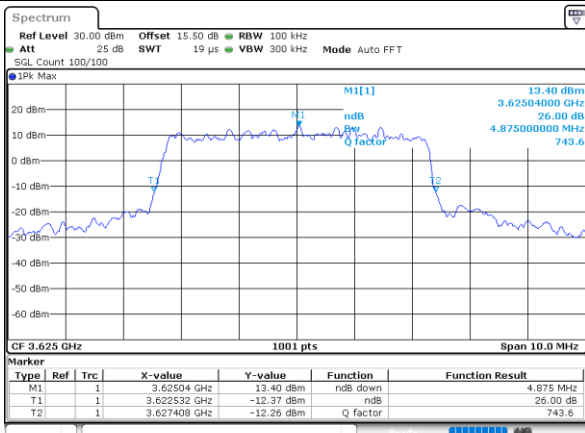

Middle Channel / 5MHz / 64QAM

Date: 27, DEC, 2020 06:08:21