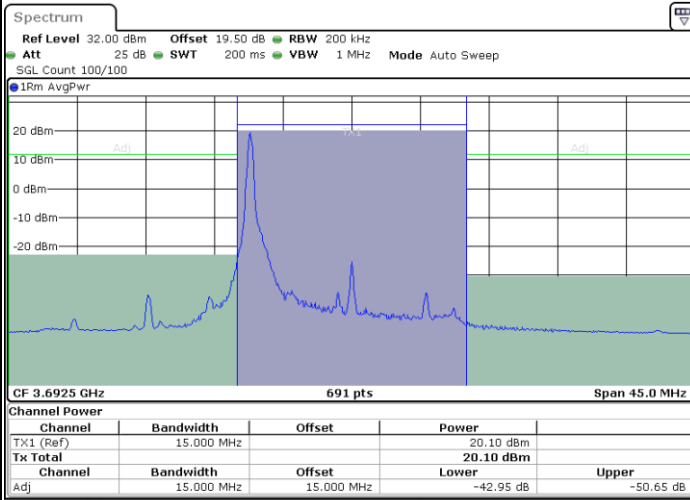

Date: 18.MAR.2021 23:23:07

LTE Band 48 / 15MHz

64QAM

Highest Channel / 1RB0

Highest Channel / 1RBmax

Date: 27.DEC.2020 00:17:06

Date: 27.DEC.2020 00:19:51

Highest Channel / FullIRB