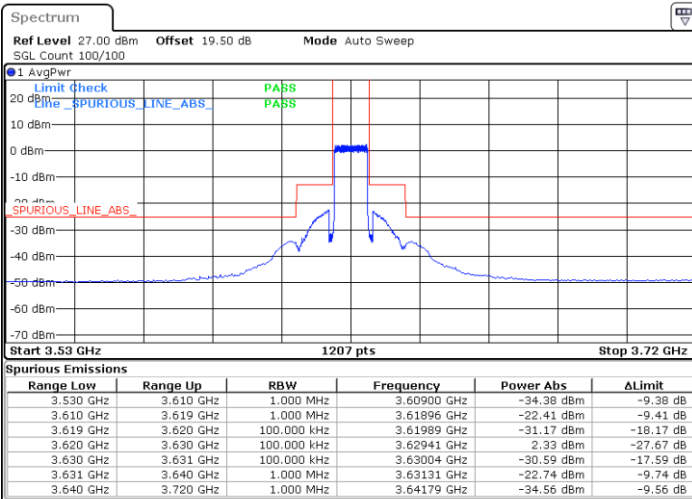

Highest Channel / 1RBmax

Date: 19 DEC 2020 14:22:37

Date: 19 DEC 2020 14:25:02

Highest Channel / FullIRB

N/A

Date: 19 DEC 2020 14:09:15

LTE Band 48 / 10MHz

QPSK

Lowest Channel / 1RB0

Lowest Channel / 1RBmax

Date: 19 DEC 2020 15:04:38

Date: 19 DEC 2020 15:07:13

Lowest Channel / FullIRB

N/A

Date: 19 DEC 2020 14:34:21

LTE Band 48 / 10MHz

QPSK

MiddleChannel / 1RB0

Middle Channel / 1RBmax

Date: 19 DEC 2020 16:02:40

Date: 19 DEC 2020 15:59:18

Middle Channel / FullIRB

N/A

Date: 19 DEC 2020 16:21:18

LTE Band 48 / 10MHz

QPSK

Highest Channel / 1RB0

Highest Channel / 1RBmax

Date: 19 DEC 2020 16:45:50

Date: 19 DEC 2020 16:49:21

Highest Channel / FullIRB

N/A