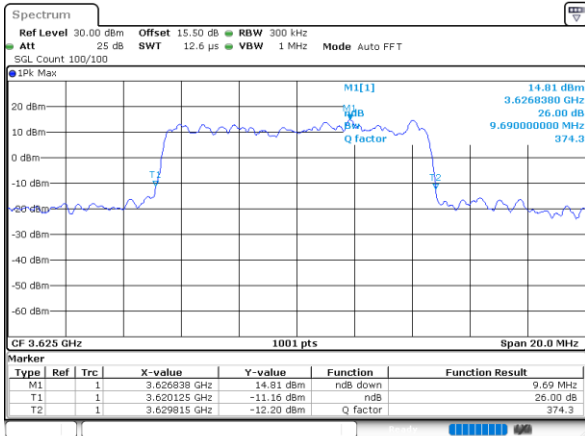

Middle Channel / 10MHz / QPSK

Date: 27 DEC 2020 05:59:43