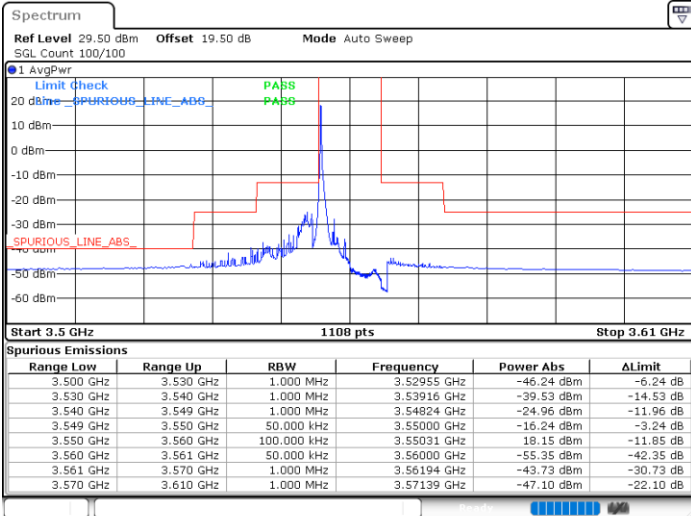

Date: 27 DEC 2020 05:21:34

Highest Channel / 20MHz / 16QAM

Date: 27 DEC 2020 05:19:51

Date: 27 DEC 2020 05:20:15

LTE Band 48

Lowest Channel / 5MHz / 64QAM

Date: 27_DEC.2020 06:07:21

Lowest Channel / 10MHz / 64QAM

Date: 27_DEC.2020 06:01:04

Middle Channel / 5MHz / 64QAM

Date: 27_DEC.2020 06:08:15

Middle Channel / 10MHz / 64QAM

Date: 27_DEC.2020 05:58:49

Highest Channel / 5MHz / 64QAM

Date: 27_DEC.2020 06:10:08

Highest Channel / 10MHz / 64QAM

Date: 27_DEC.2020 05:58:17

LTE Band 48

Conducted Band Edge

LTE Band 48 / 5MHz

QPSK

Lowest Channel / 1RB0

Lowest Channel / 1RBmax

Date: 27.DEC.2020 19:34:52

Date: 19 DEC 2020 13:11:08

Lowest Channel / FullIRB

N/A

Date: 19 DEC 2020 12:39:29

LTE Band 48 / 5MHz

QPSK

Middle Channel / 1RB0

Middle Channel / 1RBmax