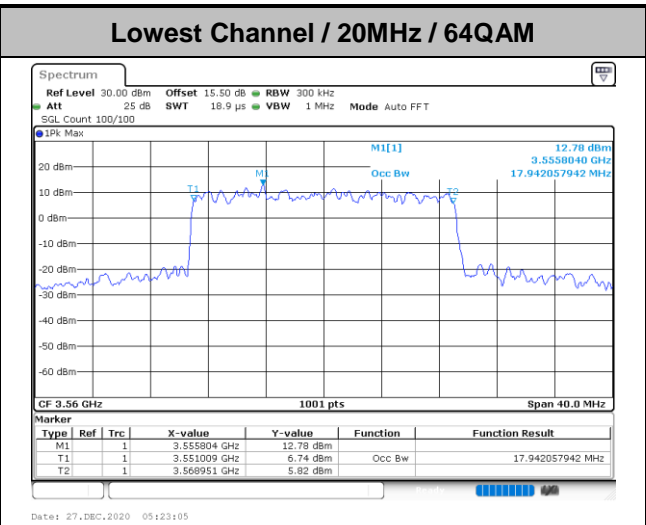

Date: 27 DEC 2020 05:21:34

Highest Channel / 20MHz / 16QAM

Date: 27 DEC 2020 05:19:51

Date: 27 DEC 2020 05:20:15

LTE Band 48

Lowest Channel / 5MHz / 64QAM

Date: 27_DEC.2020 06:07:21

Lowest Channel / 10MHz / 64QAM

Date: 27_DEC.2020 06:01:04

Middle Channel / 5MHz / 64QAM

Date: 27_DEC.2020 06:08:15

Middle Channel / 10MHz / 64QAM

Date: 27_DEC.2020 05:58:49

Highest Channel / 5MHz / 64QAM

Date: 27_DEC.2020 06:10:08

Highest Channel / 10MHz / 64QAM

Date: 27_DEC.2020 05:58:17

LTE Band 48

Conducted Band Edge

LTE Band 48 / 5MHz

QPSK

Lowest Channel / 1RB0

Lowest Channel / 1RBmax

Date: 27.DEC.2020 19:34:52