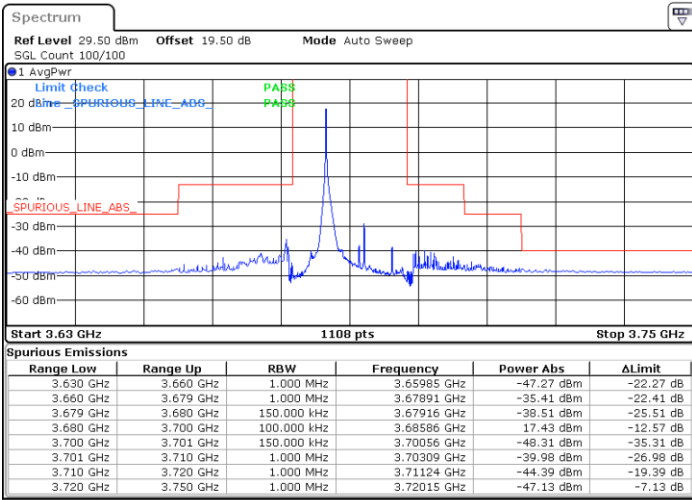

Date: 19 DEC 2020 16:31:35

LTE Band 48 / 15MHz

QPSK

Lowest Channel / 1RB0

Lowest Channel / 1RBmax

Date: 26.DEC.2020 21:53:35

Date: 27.DEC.2020 01:48:29

Lowest Channel / FullIRB

N/A

Date: 2.FEB.2021 11:07:28

LTE Band 48 / 15MHz

QPSK

Middle Channel / 1RB0

Middle Channel / 1RBmax

Date: 27.DEC.2020 01:12:47

Date: 27.DEC.2020 01:14:33

Middle Channel / FullIRB

N/A

Date: 27.DEC.2020 01:44:23

LTE Band 48 / 15MHz

QPSK

Highest Channel / 1RB0

Highest Channel / 1RBmax

Date: 27.DEC.2020 01:02:26