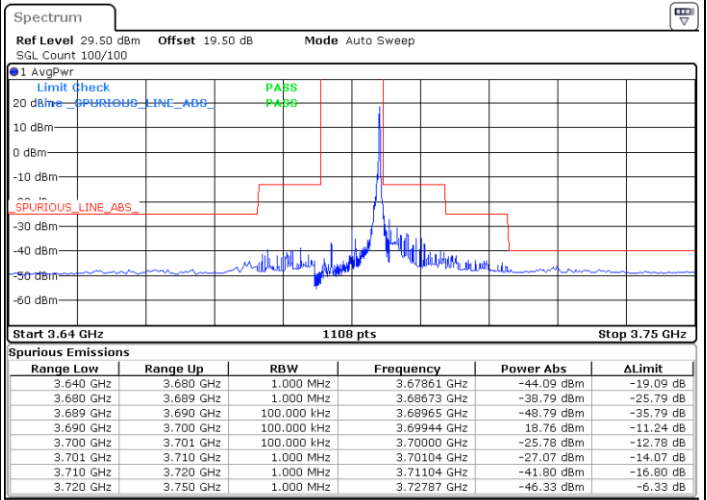

Highest Channel / 1RBmax

Date: 19 DEC 2020 14:22:37

Date: 19 DEC 2020 14:25:02

Highest Channel / FullIRB

N/A

Date: 19 DEC 2020 14:09:15

LTE Band 48 / 10MHz

QPSK

Lowest Channel / 1RB0

Lowest Channel / 1RBmax

Date: 19 DEC 2020 15:04:38

Date: 19 DEC 2020 15:07:13

Lowest Channel / FullIRB

N/A

Date: 19 DEC 2020 14:34:21

LTE Band 48 / 10MHz

QPSK

MiddleChannel / 1RB0

Middle Channel / 1RBmax

Date: 19 DEC 2020 16:02:40

Date: 19 DEC 2020 15:59:18

Middle Channel / FullIRB

N/A

Date: 19 DEC 2020 16:21:18

LTE Band 48 / 10MHz

QPSK

Highest Channel / 1RB0

Highest Channel / 1RBmax

Date: 19 DEC 2020 16:45:50

Date: 19 DEC 2020 16:49:21

Highest Channel / FullIRB

N/A