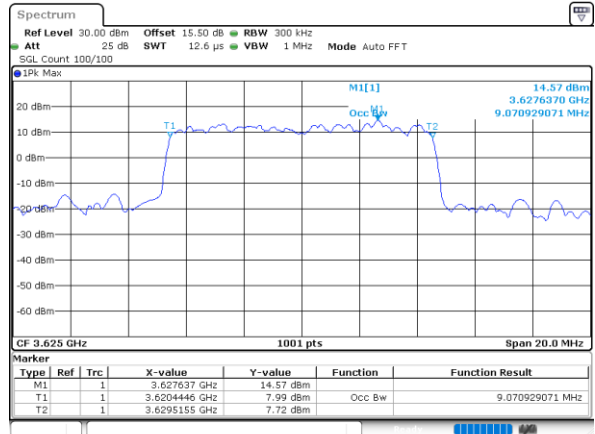

Lowest Channel / 10MHz / 16QAM

Date: 27 DEC 2020 06:00:34

Middle Channel / 10MHz / QPSK

Date: 27 DEC 2020 05:59:36

Middle Channel / 10MHz / 16QAM

Date: 27 DEC 2020 05:59:14

Highest Channel / 10MHz / QPSK

Date: 27 DEC 2020 05:57:30

Highest Channel / 10MHz / 16QAM

Date: 27 DEC 2020 05:57:57

LTE Band 48

Lowest Channel / 15MHz / QPSK

Date: 27_DEC.2020 05:26:37

Lowest Channel / 15MHz / 16QAM

Date: 27_DEC.2020 05:27:05

Middle Channel / 15MHz / QPSK