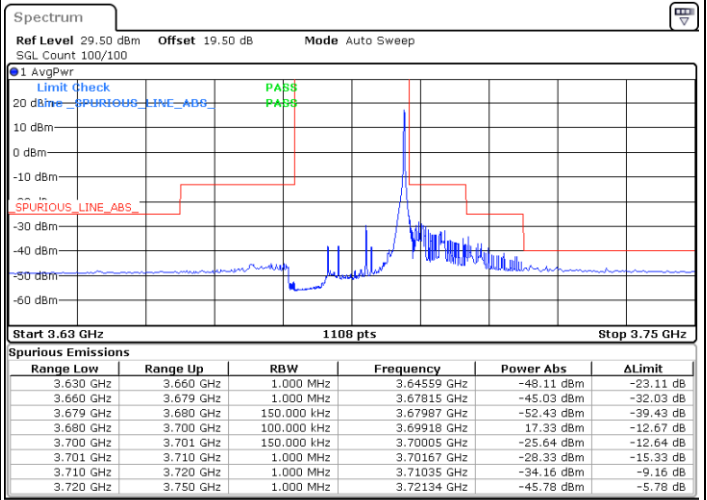

Date: 19 DEC 2020 16:31:35

LTE Band 48 / 15MHz

QPSK

Lowest Channel / 1RB0

Lowest Channel / 1RBmax

Date: 26.DEC.2020 21:53:35

Date: 27.DEC.2020 01:48:29

Lowest Channel / FullIRB

N/A

Date: 2.FEB.2021 11:07:28

LTE Band 48 / 15MHz

QPSK

Middle Channel / 1RB0

Middle Channel / 1RBmax

Date: 27.DEC.2020 01:12:47

Date: 27.DEC.2020 01:14:33

Middle Channel / FullIRB

N/A

Date: 27.DEC.2020 01:44:23

LTE Band 48 / 15MHz

QPSK

Highest Channel / 1RB0

Highest Channel / 1RBmax

Date: 27.DEC.2020 01:02:26