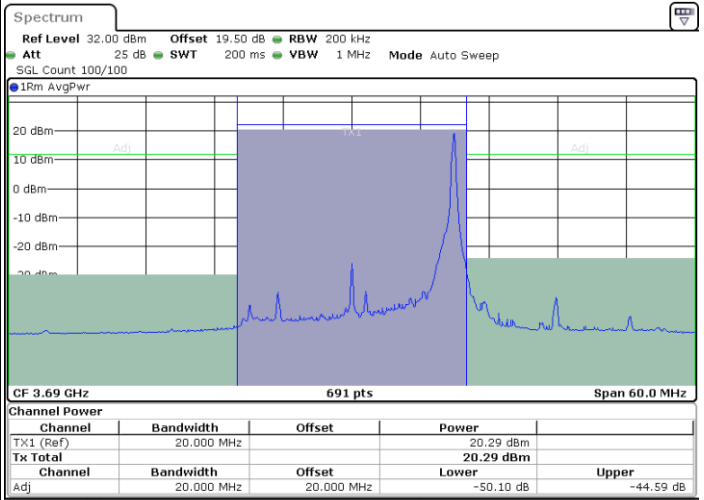

N/A

LTE Band 48 / 20MHz

64QAM

Highest Channel / 1RB0

Highest Channel / 1RBmax

Date: 27.DEC.2020 04:59:52

Date: 27.DEC.2020 05:18:22

Highest Channel / FullIRB

N/A

Date: 27.DEC.2020 04:55:54

26dB Bandwidth

| Mode | LTE Band 48 : 26dB BW(MHz) | | | | | | | | | | | |
|------------|----------------------------|--|--|-------|-------|-------|-------|-------|-------|-------|-------|--|
| BW | | | | 5MHz | | 10MHz | | 15MHz | | 20MHz | | |
| Mod. | | | | QPSK | 16QAM | QPSK | 16QAM | QPSK | 16QAM | QPSK | 16QAM | |
| Lowest CH | | | | 4.86 | 4.85 | 9.67 | 9.77 | 14.18 | 14.15 | 18.98 | 18.70 | |
| Middle CH | | | | 4.83 | 4.92 | 9.69 | 9.69 | 14.30 | 14.78 | 18.70 | 18.94 | |
| Highest CH | | | | 4.90 | 4.79 | 9.73 | 9.97 | 14.09 | 14.27 | 18.94 | 18.98 | |
| Mode | LTE Band 48 : 26dB BW(MHz) | | | | | | | | | | | |
| BW | | | | 5MHz | | 10MHz | | 15MHz | | 20MHz | | |
| Mod. | | | | 64QAM | | 64QAM | | 64QAM | | 64QAM | | |
| Lowest CH | | | | 4.78 | - | 9.67 | - | 14.33 | - | 18.78 | - | |
| Middle CH | | | | 4.88 | - | 9.77 | - | 14.39 | - | 19.02 | - | |
| Highest CH | | | | 4.82 | - | 9.61 | - | 14.21 | - | 18.70 | - | |