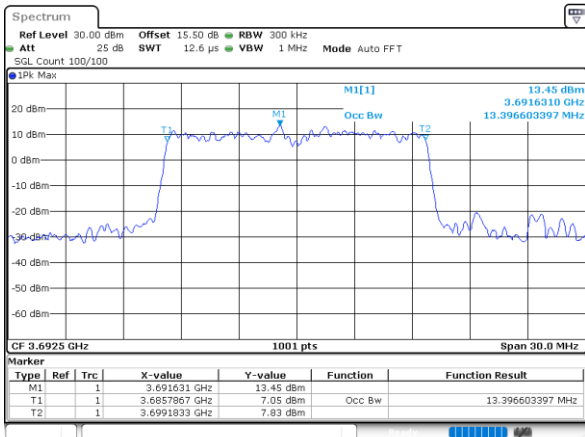

Highest Channel / 10MHz / 16QAM

Date: 27 DEC 2020 05:57:57

LTE Band 48

Lowest Channel / 15MHz / QPSK

Date: 27_DEC.2020 05:26:37

Lowest Channel / 15MHz / 16QAM

Date: 27_DEC.2020 05:27:05

Middle Channel / 15MHz / QPSK

Date: 27_DEC.2020 05:28:07

Middle Channel / 15MHz / 16QAM

Date: 27_DEC.2020 05:28:26

Highest Channel / 15MHz / QPSK

Date: 27_DEC.2020 05:30:08

Highest Channel / 15MHz / 16QAM

Date: 27_DEC.2020 05:30:25

LTE Band 48