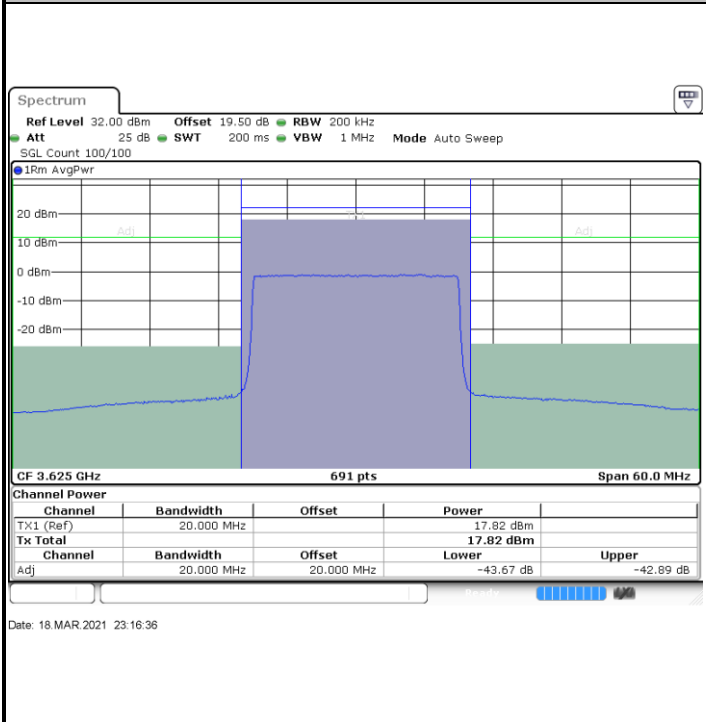

Lowest Channel / FullIRB

N/A

Date: 27 DEC 2020 02:42:58

LTE Band 48 / 20MHz

64QAM

Middle Channel / 1RB0

Middle Channel / 1RBmax

Middle Channel / FullRB

N/A

LTE Band 48 / 20MHz

64QAM

Highest Channel / 1RB0

Highest Channel / 1RBmax

Date: 27.DEC.2020 04:59:52

Date: 27.DEC.2020 05:18:22

Highest Channel / FullIRB