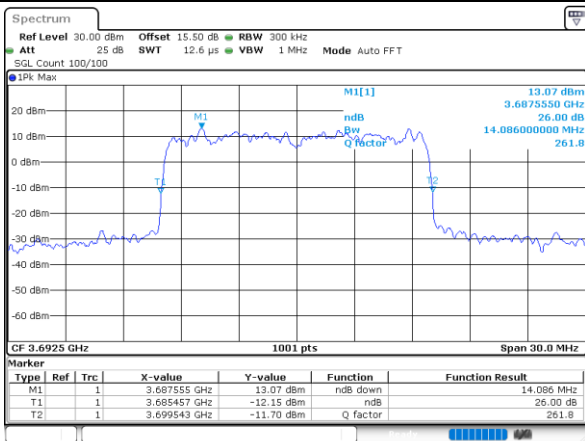

Highest Channel / 10MHz / 16QAM

Date: 27 DEC 2020 05:58:05

LTE Band 48

Lowest Channel / 15MHz / QPSK

Lowest Channel / 15MHz / 16QAM

Middle Channel / 15MHz / QPSK

Middle Channel / 15MHz / 16QAM

Highest Channel / 15MHz / QPSK

Highest Channel / 15MHz / 16QAM

LTE Band 48

Lowest Channel / 20MHz / QPSK

Date: 27, DEC, 2020 05:22:32

Lowest Channel / 20MHz / 16QAM

Date: 27, DEC, 2020 05:22:53

Middle Channel / 20MHz / QPSK

Date: 27, DEC, 2020 05:22:00