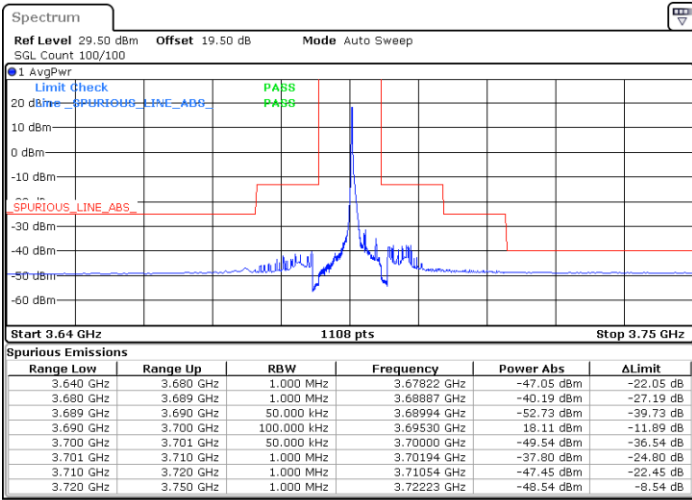

Date: 19 DEC 2020 13:11:08

Lowest Channel / FullIRB

N/A

Date: 19 DEC 2020 12:39:29

LTE Band 48 / 5MHz

QPSK

Middle Channel / 1RB0

Middle Channel / 1RBmax

Date: 19 DEC 2020 13:50:28

Date: 19 DEC 2020 13:27:28

Middle Channel / FullIRB

N/A

Date: 19 DEC 2020 14:06:10

LTE Band 48 / 5MHz

QPSK

Highest Channel / 1RB0

Highest Channel / 1RBmax

Date: 19 DEC 2020 14:22:37

Date: 19 DEC 2020 14:25:02

Highest Channel / FullIRB

N/A

Date: 19 DEC 2020 14:09:15

LTE Band 48 / 10MHz

QPSK

Lowest Channel / 1RB0

Lowest Channel / 1RBmax

Date: 19 DEC 2020 15:04:38

Date: 19 DEC 2020 15:07:13

Lowest Channel / FullIRB

N/A

Date: 19 DEC 2020 14:34:21

LTE Band 48 / 10MHz