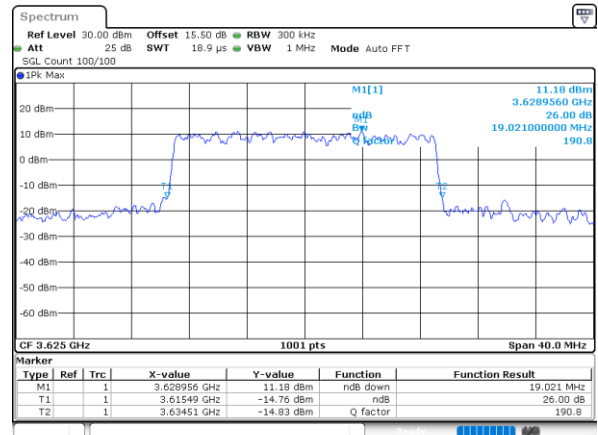

Middle Channel / 20MHz / 64QAM

Date: 27, DEC, 2020 05:12:23