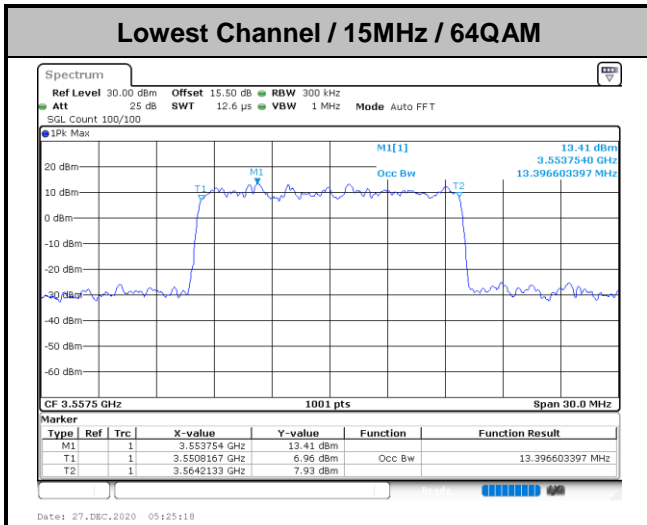

Date: 27 DEC 2020 05:21:34

Highest Channel / 20MHz / 16QAM

Date: 27 DEC 2020 05:19:51

Date: 27 DEC 2020 05:20:15

LTE Band 48

Lowest Channel / 5MHz / 64QAM

Date: 27_DEC.2020 06:07:21

Lowest Channel / 10MHz / 64QAM

Date: 27_DEC.2020 06:01:04

Middle Channel / 5MHz / 64QAM

Date: 27_DEC.2020 06:08:15

Middle Channel / 10MHz / 64QAM

Date: 27_DEC.2020 05:58:49

Highest Channel / 5MHz / 64QAM

Date: 27_DEC.2020 06:10:08

Highest Channel / 10MHz / 64QAM

Date: 27_DEC.2020 05:58:17

LTE Band 48

Conducted Band Edge

LTE Band 48 / 5MHz

QPSK

Lowest Channel / 1RB0

Lowest Channel / 1RBmax

Date: 27.DEC.2020 19:34:52