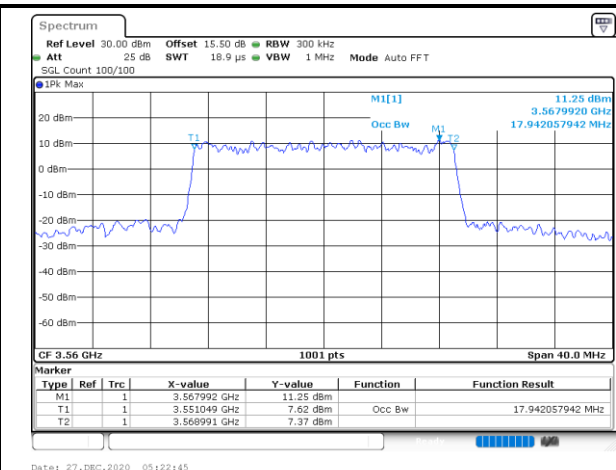

Date: 27 DEC 2020 05:22:45

Middle Channel / 20MHz / 16QAM