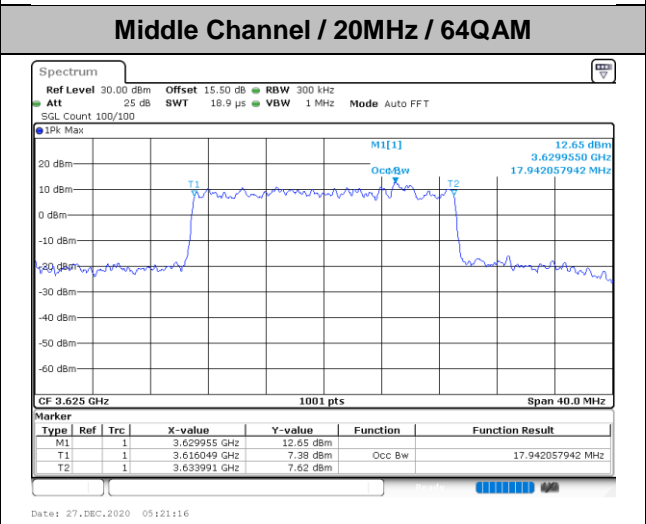

Date: 27 DEC 2020 05:21:34

Highest Channel / 20MHz / 16QAM

Date: 27 DEC 2020 05:19:51

Date: 27 DEC 2020 05:20:15

LTE Band 48

Lowest Channel / 5MHz / 64QAM

Date: 27_DEC.2020 06:07:21

Lowest Channel / 10MHz / 64QAM

Date: 27_DEC.2020 06:01:04

Middle Channel / 5MHz / 64QAM

Date: 27_DEC.2020 06:08:15

Middle Channel / 10MHz / 64QAM

Date: 27_DEC.2020 05:58:49

Highest Channel / 5MHz / 64QAM

Date: 27_DEC.2020 06:10:08

Highest Channel / 10MHz / 64QAM

Date: 27_DEC.2020 05:58:17

LTE Band 48

Conducted Band Edge

LTE Band 48 / 5MHz

QPSK

Lowest Channel / 1RB0

Lowest Channel / 1RBmax

Date: 27.DEC.2020 19:34:52

Date: 19 DEC 2020 13:11:08

Lowest Channel / FullIRB

N/A

Date: 19 DEC 2020 12:39:29

LTE Band 48 / 5MHz

QPSK

Middle Channel / 1RB0

Middle Channel / 1RBmax