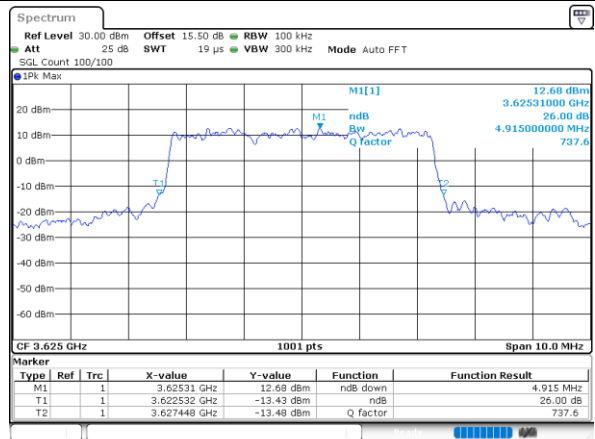

N/A

Date: 27.DEC.2020 04:55:54

26dB Bandwidth

| Mode | LTE Band 48 : 26dB BW(MHz) | | | | | | | | | | | |
|------------|----------------------------|--|--|-------|-------|-------|-------|-------|-------|-------|-------|--|
| BW | | | | 5MHz | | 10MHz | | 15MHz | | 20MHz | | |
| Mod. | | | | QPSK | 16QAM | QPSK | 16QAM | QPSK | 16QAM | QPSK | 16QAM | |
| Lowest CH | | | | 4.86 | 4.85 | 9.67 | 9.77 | 14.18 | 14.15 | 18.98 | 18.70 | |
| Middle CH | | | | 4.83 | 4.92 | 9.69 | 9.69 | 14.30 | 14.78 | 18.70 | 18.94 | |
| Highest CH | | | | 4.90 | 4.79 | 9.73 | 9.97 | 14.09 | 14.27 | 18.94 | 18.98 | |
| Mode | LTE Band 48 : 26dB BW(MHz) | | | | | | | | | | | |
| BW | | | | 5MHz | | 10MHz | | 15MHz | | 20MHz | | |
| Mod. | | | | 64QAM | | 64QAM | | 64QAM | | 64QAM | | |
| Lowest CH | | | | 4.78 | - | 9.67 | - | 14.33 | - | 18.78 | - | |
| Middle CH | | | | 4.88 | - | 9.77 | - | 14.39 | - | 19.02 | - | |
| Highest CH | | | | 4.82 | - | 9.61 | - | 14.21 | - | 18.70 | - | |

LTE Band 48

Lowest Channel / 5MHz / QPSK

Date: 27 DEC 2020 06:06:48

Lowest Channel / 5MHz / 16QAM

Date: 27 DEC 2020 06:07:09

Middle Channel / 5MHz / QPSK

Date: 27 DEC 2020 06:09:00

Middle Channel / 5MHz / 16QAM

Date: 27 DEC 2020 06:08:40

Highest Channel / 5MHz / QPSK

Date: 27 DEC 2020 06:09:29

Highest Channel / 5MHz / 16QAM

Date: 27 DEC 2020 06:09:56

LTE Band 48

Lowest Channel / 10MHz / QPSK

Date: 27 DEC 2020 06:00:15