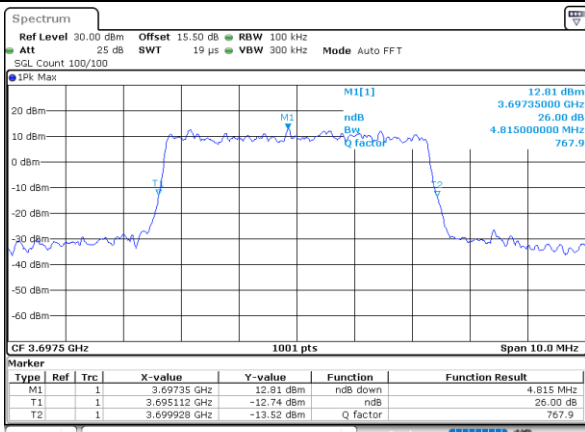

Middle Channel / 20MHz / 16QAM

Date: 27, DEC, 2020 05:21:41

Highest Channel / 20MHz / QPSK

Date: 27, DEC, 2020 05:19:59

Highest Channel / 20MHz / 16QAM

Date: 27, DEC, 2020 05:20:21

LTE Band 48

Lowest Channel / 5MHz / 64QAM

Date: 27, DEC, 2020 06:07:20

Lowest Channel / 10MHz / 64QAM

Date: 27, DEC, 2020 06:10:10

Middle Channel / 5MHz / 64QAM

Date: 27, DEC, 2020 06:08:21

Middle Channel / 10MHz / 64QAM

Date: 27, DEC, 2020 05:15:03

Highest Channel / 5MHz / 64QAM

Date: 27, DEC, 2020 06:10:15

Highest Channel / 10MHz / 64QAM

Date: 27, DEC, 2020 05:15:25

LTE Band 48

Lowest Channel / 15MHz / 64QAM

Date: 27, DEC, 2020 05:25:25

Lowest Channel / 20MHz / 64QAM