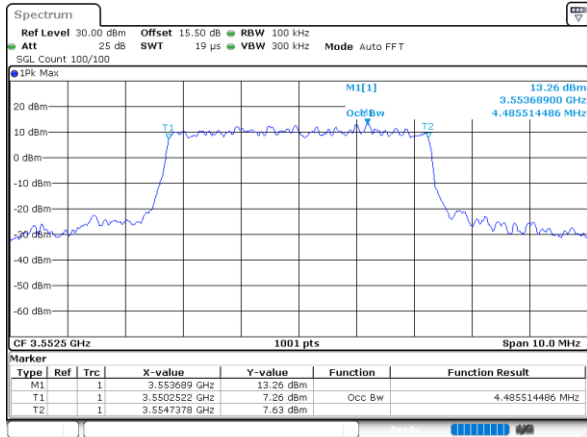

Date: 27 DEC 2020 05:21:34

Highest Channel / 20MHz / 16QAM

Date: 27 DEC 2020 05:19:51

Date: 27 DEC 2020 05:20:15

LTE Band 48

Lowest Channel / 5MHz / 64QAM

Date: 27_DEC.2020 06:07:21

Lowest Channel / 10MHz / 64QAM

Date: 27_DEC.2020 06:01:04

Middle Channel / 5MHz / 64QAM

Date: 27_DEC.2020 06:08:15

Middle Channel / 10MHz / 64QAM

Date: 27_DEC.2020 05:58:49

Highest Channel / 5MHz / 64QAM

Date: 27_DEC.2020 06:10:08

Highest Channel / 10MHz / 64QAM