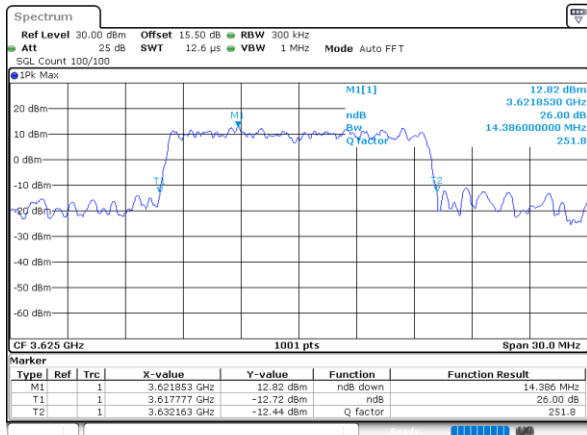

Middle Channel / 15MHz / 64QAM

Date: 27, DEC, 2020 05:28:53