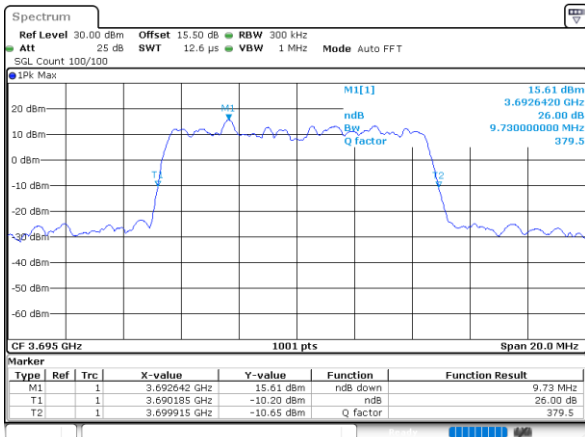

Date: 27 DEC 2020 06:08:40

Highest Channel / 5MHz / QPSK

Date: 27 DEC 2020 06:09:29

Highest Channel / 5MHz / 16QAM

Date: 27 DEC 2020 06:09:56

LTE Band 48

Lowest Channel / 10MHz / QPSK

Date: 27 DEC 2020 06:00:15

Lowest Channel / 10MHz / 16QAM

Date: 27 DEC 2020 06:00:41

Middle Channel / 10MHz / QPSK

Date: 27 DEC 2020 05:59:43

Middle Channel / 10MHz / 16QAM

Date: 27 DEC 2020 05:59:22

Highest Channel / 10MHz / QPSK

Date: 27 DEC 2020 05:57:46

Highest Channel / 10MHz / 16QAM

Date: 27 DEC 2020 05:58:05

LTE Band 48

Lowest Channel / 15MHz / QPSK

Lowest Channel / 15MHz / 16QAM

Middle Channel / 15MHz / QPSK

Middle Channel / 15MHz / 16QAM

Highest Channel / 15MHz / QPSK