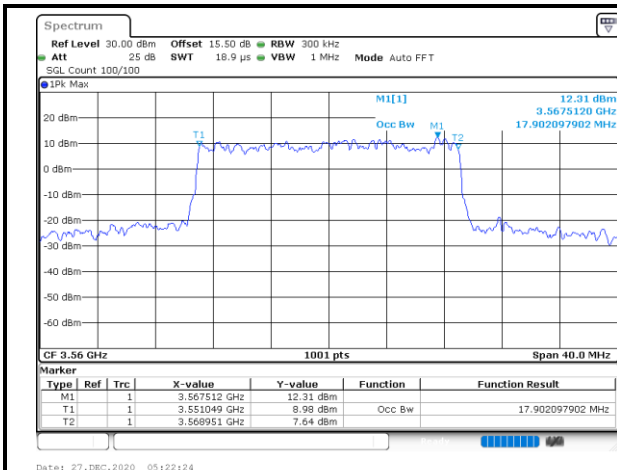

Date: 27 DEC 2020 05:22:24

Middle Channel / 20MHz / QPSK