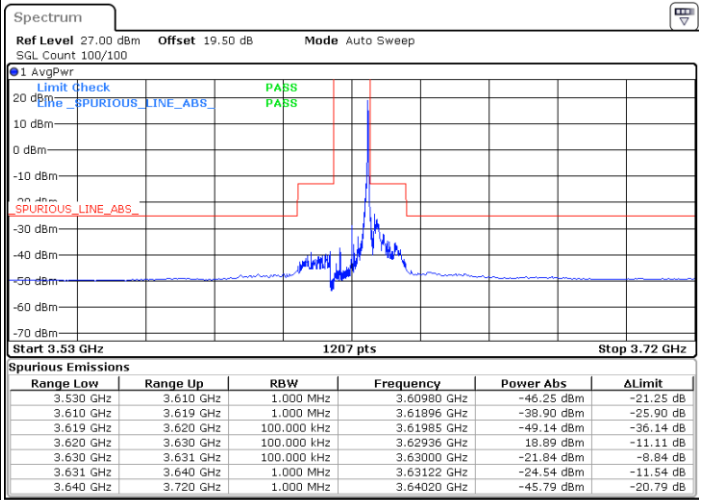

Date: 19 DEC 2020 15:37:20