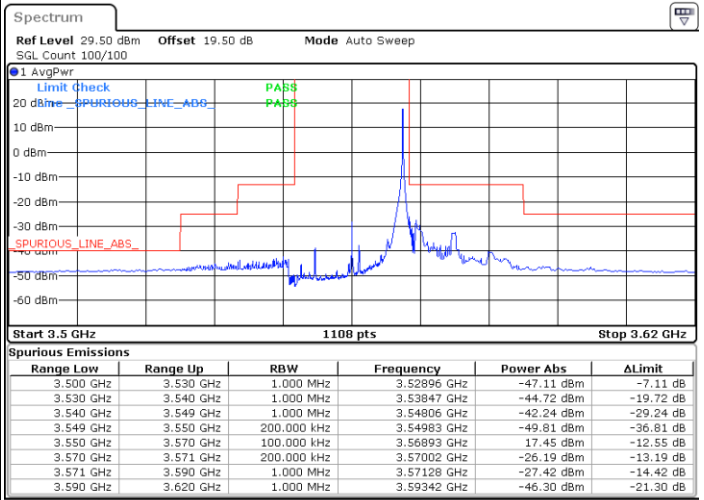

LTE Band 48 / 20MHz

QPSK

Lowest Channel / 1RB0

Lowest Channel / 1RBmax

Date: 27.DEC.2020 02:33:33

Date: 27.DEC.2020 02:37:27

Lowest Channel / FullRB

N/A

Date: 18.MAR.2021 23:10:59

LTE Band 48 / 20MHz

QPSK

Middle Channel / 1RB0

Middle Channel / 1RBmax

Date: 27.DEC.2020 03:41:07

Date: 27.DEC.2020 04:16:59

Middle Channel / FullIRB

N/A

Date: 27.DEC.2020 03:38:19

LTE Band 48 / 20MHz

QPSK

Highest Channel / 1RB0

Highest Channel / 1RBmax

Date: 27.DEC.2020 05:05:42

Date: 27.DEC.2020 05:08:56