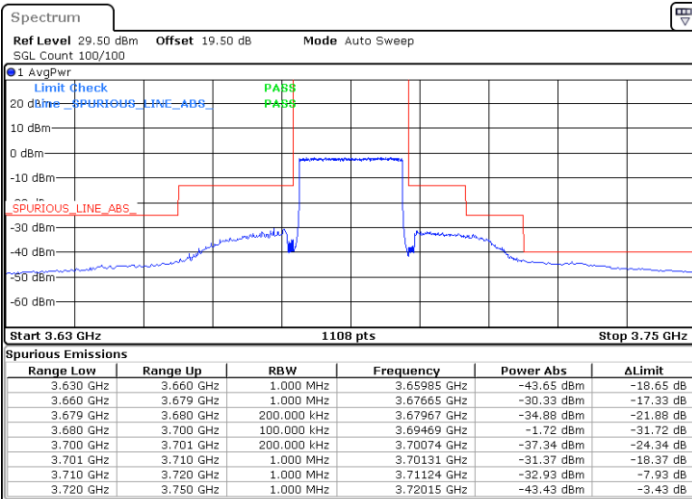

N/A

Date: 27.DEC.2020 03:38:19

LTE Band 48 / 20MHz

QPSK

Highest Channel / 1RB0

Highest Channel / 1RBmax

Date: 27.DEC.2020 05:05:42

Date: 27.DEC.2020 05:08:56

Highest Channel / FullIRB

N/A

Date: 27.DEC.2020 04:23:47

LTE Band 48 / 5MHz

16QAM

Lowest Channel / 1RB0

Lowest Channel / 1RBmax

Date: 19 DEC 2020 13:05:43