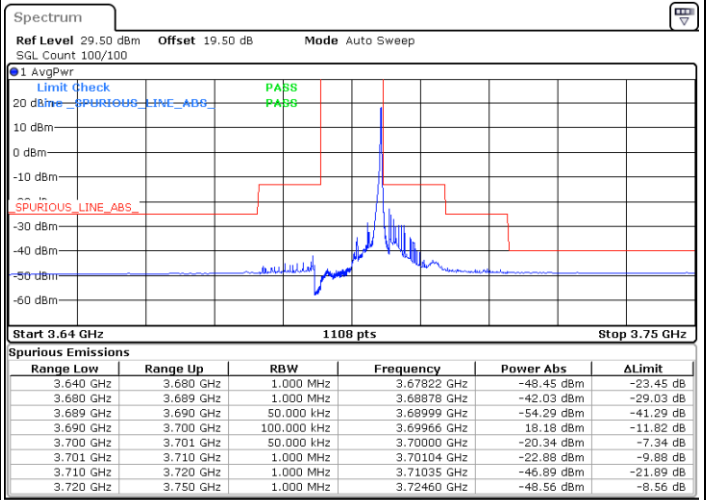

Date: 19 DEC 2020 13:14:13

Lowest Channel / FullIRB

N/A

Date: 19 DEC 2020 12:53:44

LTE Band 48 / 5MHz

16QAM

Middle Channel / 1RB0

Middle Channel / 1RBmax

Date: 19 DEC 2020 13:53:02

Date: 19 DEC 2020 13:24:31

Middle Channel / FullIRB

N/A

Date: 19 DEC 2020 14:03:27

LTE Band 48 / 5MHz

16QAM

Highest Channel / 1RB0

Highest Channel / 1RBmax

Date: 19 DEC 2020 14:20:09

Date: 19 DEC 2020 14:27:52

Highest Channel / FullIRB

N/A

Date: 19 DEC 2020 14:11:46

LTE Band 48 / 10MHz

16QAM

Lowest Channel / 1RB0

Lowest Channel / 1RBmax

Date: 19 DEC 2020 15:02:02

Date: 19 DEC 2020 15:09:35

Lowest Channel / FullIRB

N/A

Date: 27 DEC 2020 05:36:51

LTE Band 48 / 10MHz