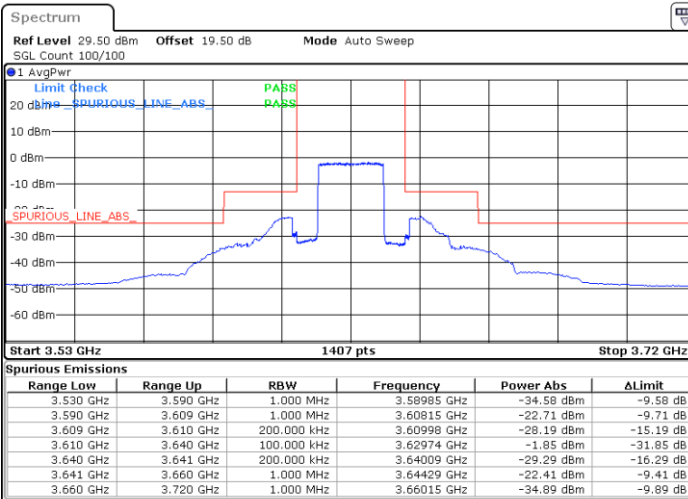

Date: 18.MAR.2021 23:10:59

LTE Band 48 / 20MHz

QPSK

Middle Channel / 1RB0

Middle Channel / 1RBmax

Date: 27.DEC.2020 03:41:07

Date: 27.DEC.2020 04:16:59

Middle Channel / FullIRB

N/A

Date: 27.DEC.2020 03:38:19

LTE Band 48 / 20MHz

QPSK

Highest Channel / 1RB0

Highest Channel / 1RBmax

Date: 27.DEC.2020 05:05:42

Date: 27.DEC.2020 05:08:56

Highest Channel / FullIRB

N/A

Date: 27.DEC.2020 04:23:47

LTE Band 48 / 5MHz

16QAM

Lowest Channel / 1RB0

Lowest Channel / 1RBmax

Date: 19 DEC 2020 13:05:43