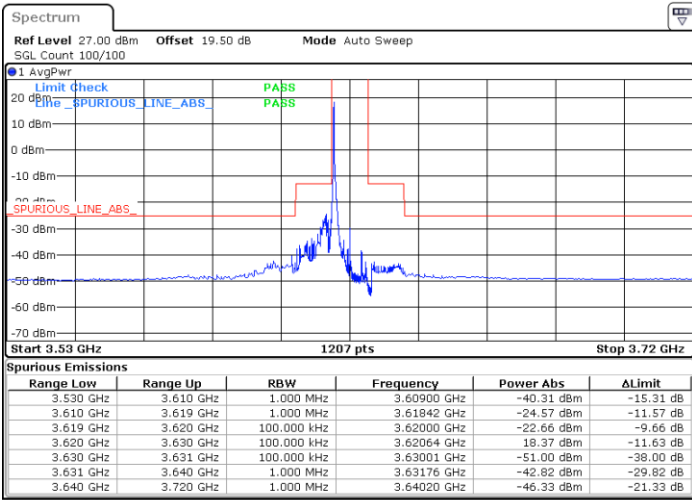

N/A

Date: 19 DEC 2020 14:14:41

LTE Band 48 / 10MHz

64QAM

Lowest Channel / 1RB0

Lowest Channel / 1RBmax

Date: 19 DEC 2020 14:47:13

Date: 19 DEC 2020 15:12:47

Lowest Channel / FullIRB

N/A

Date: 27 DEC 2020 05:42:39

LTE Band 48 / 10MHz

64QAM

MiddleChannel / 1RB0

Middle Channel / 1RBmax

Date: 19 DEC 2020 16:08:01

Date: 19 DEC 2020 15:34:05

Middle Channel / FullIRB

N/A

Date: 19 DEC 2020 16:11:18

LTE Band 48 / 10MHz

64QAM

Highest Channel / 1RB0

Highest Channel / 1RBmax

Date: 19 DEC 2020 16:40:12

Date: 19 DEC 2020 17:04:59

Highest Channel / FullIRB

N/A

Date: 19 DEC 2020 16:36:59

LTE Band 48 / 15MHz

64QAM

Lowest Channel / 1RB0