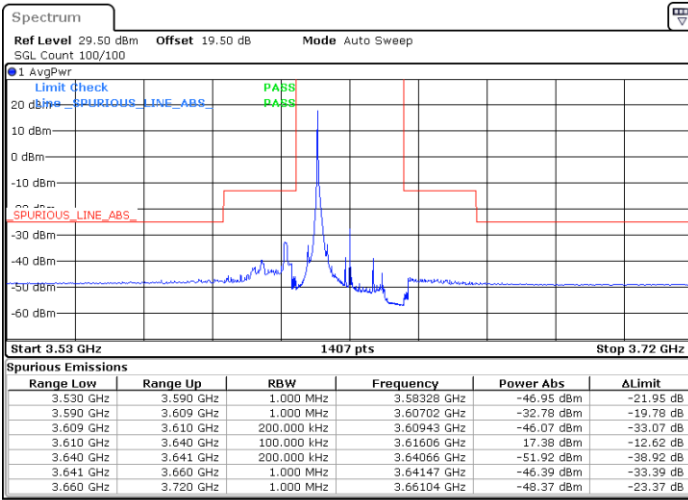

LTE Band 48 / 20MHz

64QAM

Lowest Channel / 1RB0

Lowest Channel / 1RBmax

Date: 27.DEC.2020 02:21:26

Date: 27.DEC.2020 02:51:35

Lowest Channel / FullIRB

N/A

Date: 18.MAR.2021 23:12:39

LTE Band 48 / 20MHz

64QAM

Middle Channel / 1RB0

Middle Channel / 1RBmax

Date: 27.DEC.2020 03:50:18

Date: 27.DEC.2020 03:54:28

Middle Channel / FullIRB

N/A

Date: 27.DEC.2020 03:38:19

LTE Band 48 / 20MHz

64QAM

Highest Channel / 1RB0

Highest Channel / 1RBmax

Date: 27.DEC.2020 04:58:09

Date: 27.DEC.2020 05:15:56