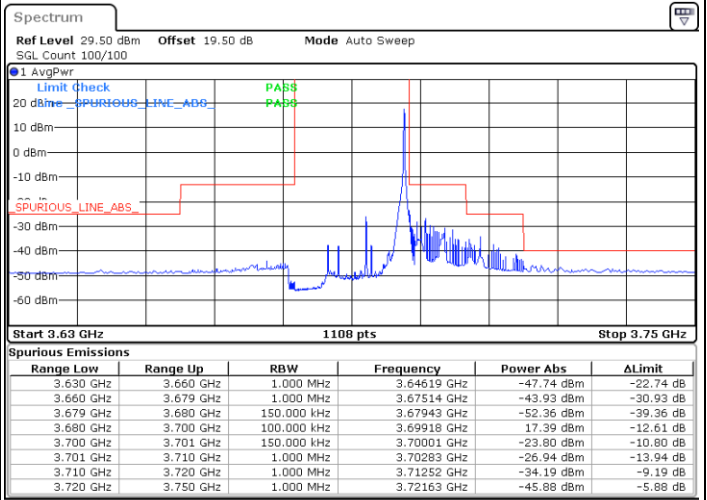

Lowest Channel / 1RBmax

Date: 26.DEC.2020 21:42:57

Date: 27.DEC.2020 01:51:36

Lowest Channel / FullIRB

N/A

Date: 2.FEB.2021 11:13:06

LTE Band 48 / 15MHz

64QAM

Middle Channel / 1RB0

Middle Channel / 1RBmax

Date: 27.DEC.2020 01:08:38

Date: 27.DEC.2020 01:25:47

Middle Channel / FullIRB

N/A

Date: 27.DEC.2020 01:28:30

LTE Band 48 / 15MHz

64QAM

Highest Channel / 1RB0

Highest Channel / 1RBmax

Date: 27.DEC.2020 01:05:49

Date: 27.DEC.2020 00:18:58

Highest Channel / FullIRB

N/A

Date: 26.DEC.2020 22:43:54

LTE Band 48 / 20MHz

64QAM

Lowest Channel / 1RB0

Lowest Channel / 1RBmax

Date: 27.DEC.2020 02:21:26

Date: 27.DEC.2020 02:51:35

Lowest Channel / FullIRB

N/A