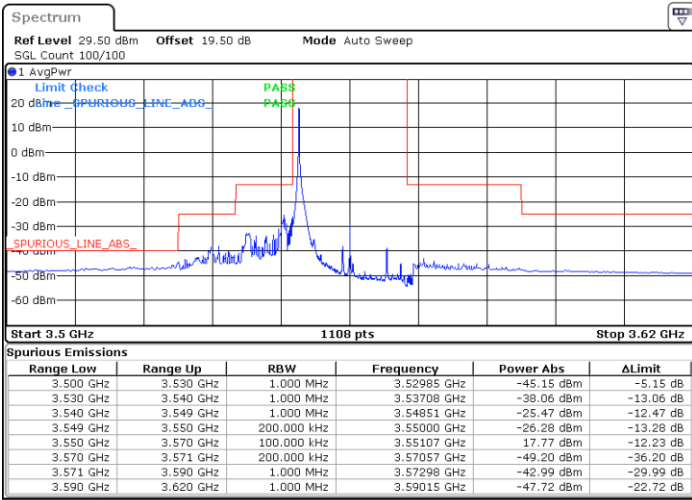

LTE Band 48 / 20MHz

QPSK

Lowest Channel / 1RB0

Lowest Channel / 1RBmax

Date: 27.DEC.2020 02:33:33

Date: 27.DEC.2020 02:37:27

Lowest Channel / FullRB

N/A