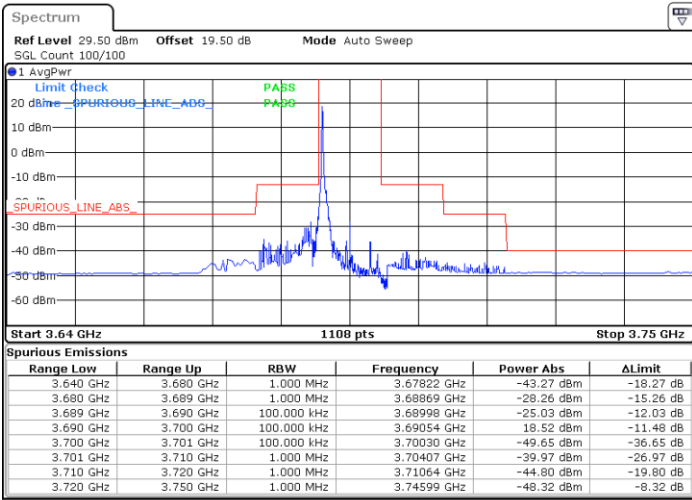

Lowest Channel / 1RB0

Lowest Channel / 1RBmax

Date: 19 DEC 2020 15:02:02

Date: 19 DEC 2020 15:09:35

Lowest Channel / FullIRB

N/A

Date: 27 DEC 2020 05:36:51

LTE Band 48 / 10MHz

LTE Band 48 / 10MHz

16QAM

Highest Channel / 1RB0

Highest Channel / 1RBmax

Date: 19 DEC 2020 16:42:53

Date: 19 DEC 2020 16:52:16

Highest Channel / FullIRB

N/A

Date: 19 DEC 2020 16:34:02

LTE Band 48 / 15MHz

16QAM

Lowest Channel / 1RB0

Lowest Channel / 1RBmax

Date: 26.DEC.2020 21:49:12

Date: 27.DEC.2020 01:50:14

Lowest Channel / FullIRB