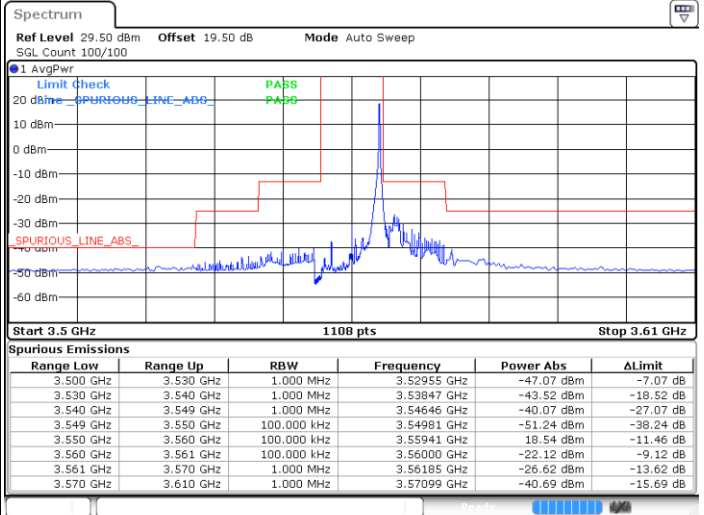

Date: 19 DEC 2020 14:00:08

LTE Band 48 / 5MHz

64QAM

Highest Channel / 1RB0

Highest Channel / 1RBmax

Date: 19 DEC 2020 14:17:16

Date: 19 DEC 2020 14:30:34

Highest Channel / FullIRB

N/A

Date: 19 DEC 2020 14:14:41

LTE Band 48 / 10MHz

64QAM

Lowest Channel / 1RB0

Lowest Channel / 1RBmax

Date: 19 DEC 2020 14:47:13

Date: 19 DEC 2020 15:12:47

Lowest Channel / FullIRB

N/A

Date: 27 DEC 2020 05:42:39

LTE Band 48 / 10MHz

64QAM

MiddleChannel / 1RB0

Middle Channel / 1RBmax

Date: 19 DEC 2020 16:08:01

Date: 19 DEC 2020 15:34:05

Middle Channel / FullIRB

N/A

Date: 19 DEC 2020 16:11:18

LTE Band 48 / 10MHz

64QAM

Highest Channel / 1RB0

Highest Channel / 1RBmax