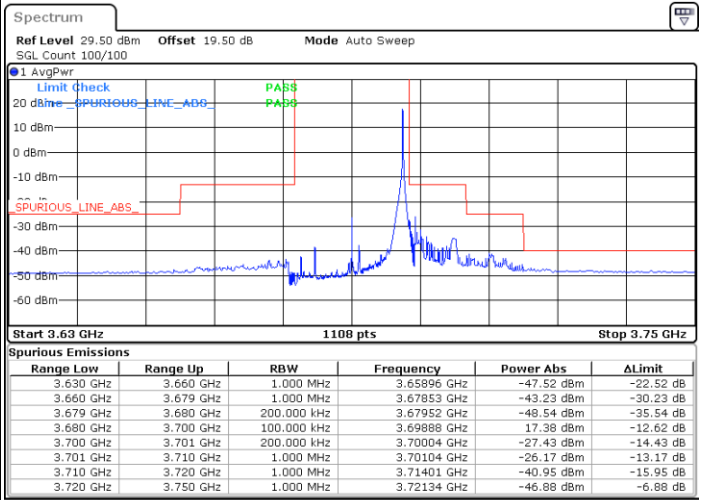

Date: 27.DEC.2020 02:30:23

Date: 27.DEC.2020 02:48:26

Lowest Channel / FullIRB

N/A

Date: 18.MAR.2021 23:10:59

LTE Band 48 / 20MHz

16QAM

Middle Channel / 1RB0

Middle Channel / 1RBmax

Date: 27.DEC.2020 03:45:34

Date: 27.DEC.2020 04:09:44

Middle Channel / FullIRB

N/A

Date: 27.DEC.2020 03:20:52

LTE Band 48 / 20MHz

16QAM

Highest Channel / 1RB0

Highest Channel / 1RBmax

Date: 27.DEC.2020 05:01:26

Date: 27.DEC.2020 05:12:39

Highest Channel / FullIRB

N/A

Date: 27.DEC.2020 20:34:29

LTE Band 48 / 5MHz