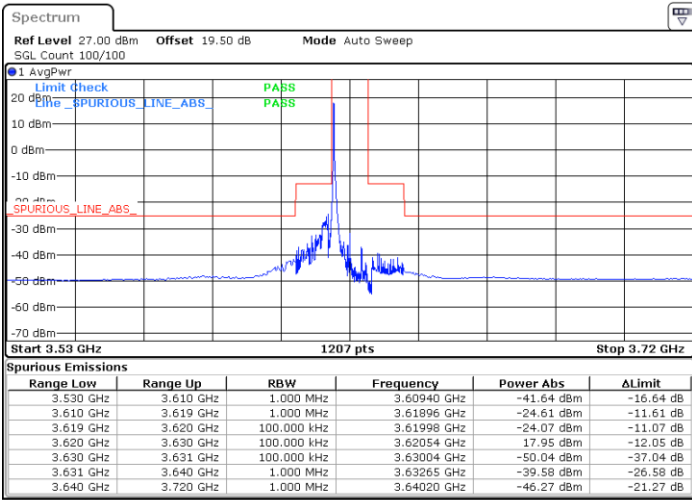

LTE Band 48 / 10MHz

16QAM

MiddleChannel / 1RB0

Middle Channel / 1RBmax

Date: 19 DEC 2020 16:05:24