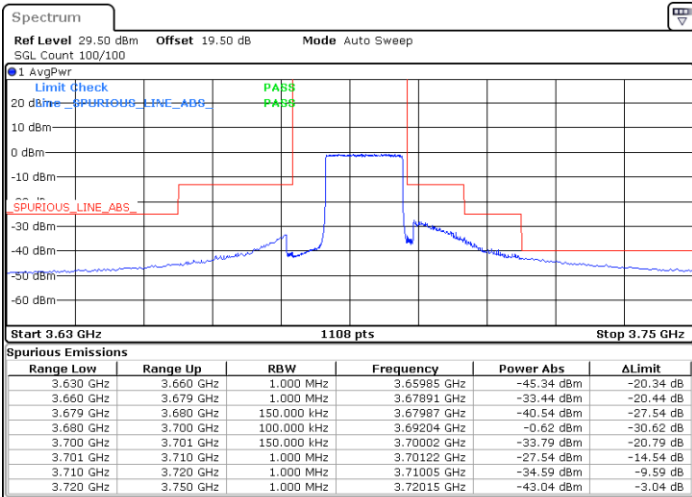

Lowest Channel / 1RBmax

Date: 26.DEC.2020 21:42:57

Date: 27.DEC.2020 01:51:36

Lowest Channel / FullIRB

N/A

Date: 2.FEB.2021 11:13:06

LTE Band 48 / 15MHz

64QAM

Middle Channel / 1RB0

Middle Channel / 1RBmax

Date: 27.DEC.2020 01:08:38

Date: 27.DEC.2020 01:25:47

Middle Channel / FullIRB

N/A

Date: 27.DEC.2020 01:28:30

LTE Band 48 / 15MHz

64QAM

Highest Channel / 1RB0

Highest Channel / 1RBmax

Date: 27.DEC.2020 01:05:49

Date: 27.DEC.2020 00:18:58

Highest Channel / FullIRB

N/A

Date: 26.DEC.2020 22:43:54

LTE Band 48 / 20MHz

64QAM

Lowest Channel / 1RB0

Lowest Channel / 1RBmax

Date: 27.DEC.2020 02:21:26

Date: 27.DEC.2020 02:51:35

Lowest Channel / FullIRB

N/A