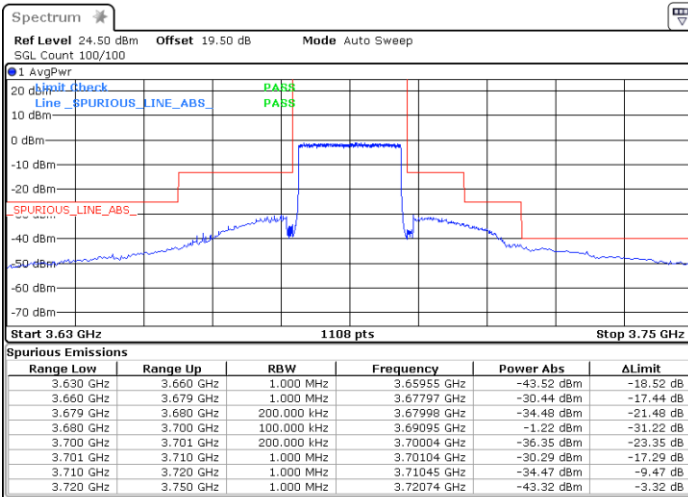

Middle Channel / 1RBmax

Date: 27.DEC.2020 03:45:34

Date: 27.DEC.2020 04:09:44

Middle Channel / FullIRB

N/A

Date: 27.DEC.2020 03:20:52

LTE Band 48 / 20MHz

16QAM

Highest Channel / 1RB0

Highest Channel / 1RBmax

Date: 27.DEC.2020 05:01:26

Date: 27.DEC.2020 05:12:39

Highest Channel / FullIRB

N/A

Date: 27.DEC.2020 20:34:29

LTE Band 48 / 5MHz

64QAM

Lowest Channel / 1RB0

Lowest Channel / 1RBmax

Date: 19 DEC 2020 12:58:35

Date: 19 DEC 2020 13:17:38

Lowest Channel / FullRB

N/A

Date: 19 DEC 2020 12:56:03