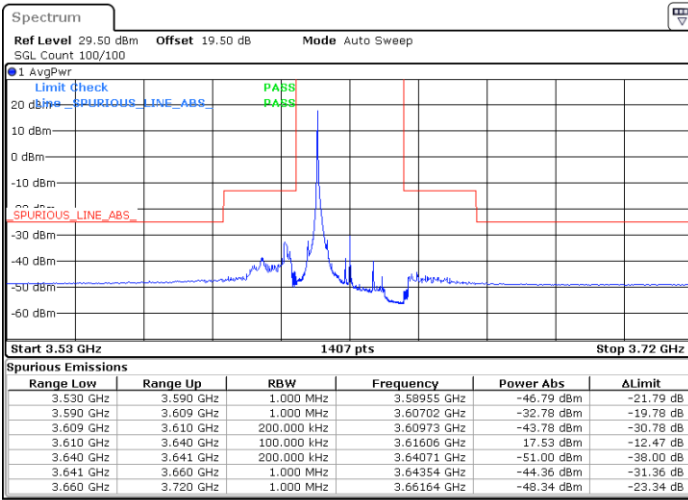

Date: 18.MAR.2021 23:10:59

LTE Band 48 / 20MHz

QPSK

Middle Channel / 1RB0

Middle Channel / 1RBmax

Date: 27.DEC.2020 03:41:07

Date: 27.DEC.2020 04:16:59

Middle Channel / FullIRB

N/A

Date: 27.DEC.2020 03:38:19

LTE Band 48 / 20MHz

QPSK

Highest Channel / 1RB0

Highest Channel / 1RBmax

Date: 27.DEC.2020 05:05:42

Date: 27.DEC.2020 05:08:56

Highest Channel / FullIRB

N/A

Date: 27.DEC.2020 04:23:47

LTE Band 48 / 5MHz

16QAM

Lowest Channel / 1RB0

Lowest Channel / 1RBmax

Date: 19 DEC 2020 13:05:43