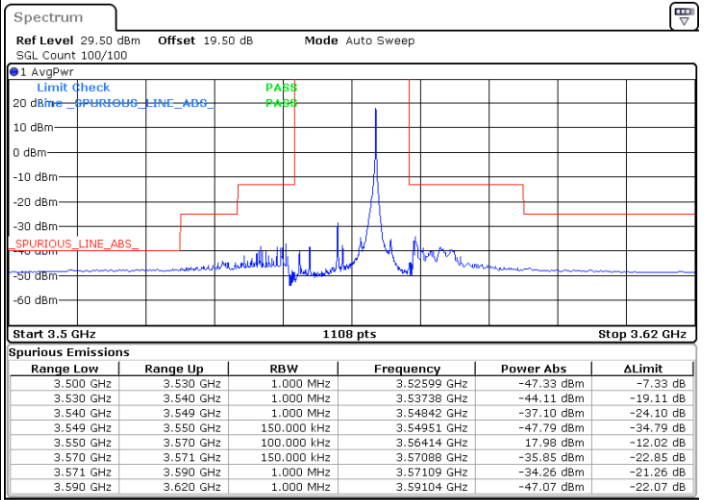

LTE Band 48 / 10MHz

16QAM

Highest Channel / 1RB0

Highest Channel / 1RBmax

Date: 19 DEC 2020 16:42:53

Date: 19 DEC 2020 16:52:16

Highest Channel / FullIRB

N/A

Date: 19 DEC 2020 16:34:02

LTE Band 48 / 15MHz

16QAM

Lowest Channel / 1RB0

Lowest Channel / 1RBmax

Date: 26.DEC.2020 21:49:12

Date: 27.DEC.2020 01:50:14

Lowest Channel / FullIRB

N/A

Date: 2.FEB.2021 11:10:56

LTE Band 48 / 15MHz

16QAM

Middle Channel / 1RB0

Middle Channel / 1RBmax

Date: 27.DEC.2020 01:10:35

Date: 27.DEC.2020 01:22:41