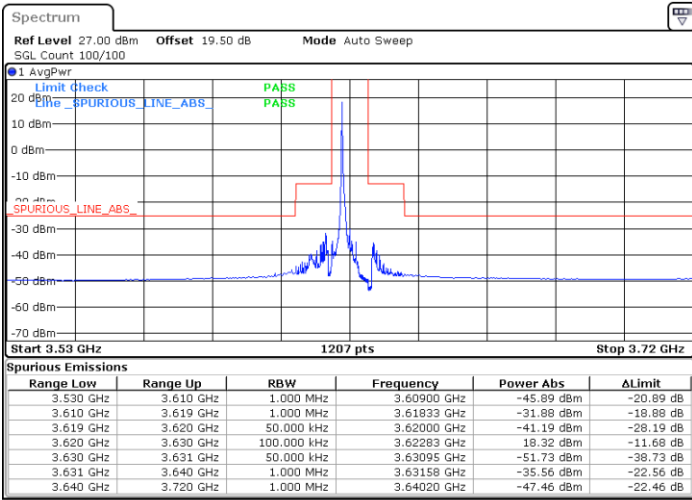

Highest Channel / FullIRB

N/A

Date: 27.DEC.2020 04:23:47

LTE Band 48 / 5MHz

16QAM

Lowest Channel / 1RB0

Lowest Channel / 1RBmax

Date: 19 DEC 2020 13:05:43

Date: 19 DEC 2020 13:14:13

Lowest Channel / FullIRB

N/A

Date: 19 DEC 2020 12:53:44

LTE Band 48 / 5MHz

16QAM

Middle Channel / 1RB0

Middle Channel / 1RBmax

Date: 19 DEC 2020 13:53:02

Date: 19 DEC 2020 13:24:31

Middle Channel / FullIRB

N/A

Date: 19 DEC 2020 14:03:27

LTE Band 48 / 5MHz

16QAM

Highest Channel / 1RB0