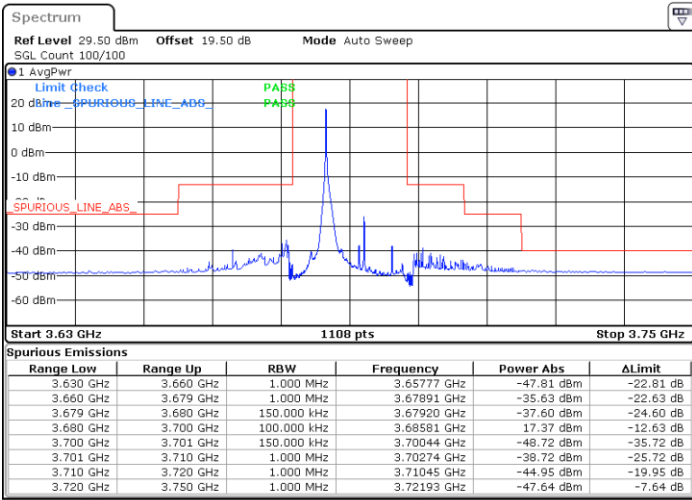

Middle Channel / FullIRB

N/A

Date: 27.DEC.2020 01:33:50

LTE Band 48 / 15MHz

16QAM

Highest Channel / 1RB0

Highest Channel / 1RBmax

Date: 27.DEC.2020 01:04:19

Date: 27.DEC.2020 00:21:30

Highest Channel / FullIRB

N/A

Date: 18.MAR.2021 23:28:47

LTE Band 48 / 20MHz

16QAM

Lowest Channel / 1RB0

Lowest Channel / 1RBmax