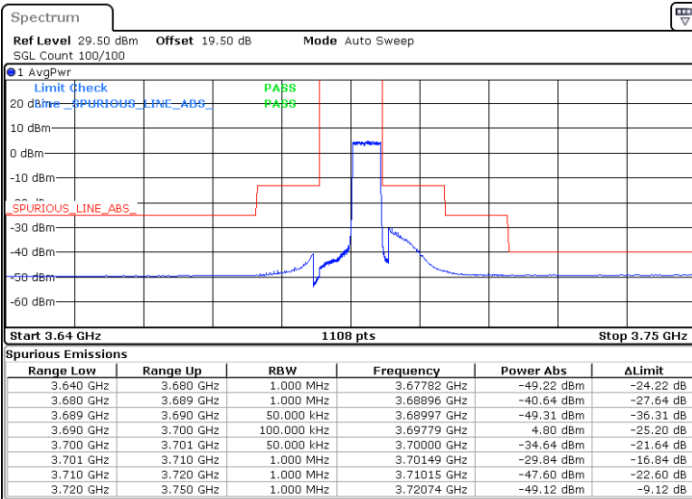

Highest Channel / 1RBmax

Date: 19 DEC 2020 14:20:09

Date: 19 DEC 2020 14:27:52

Highest Channel / FullIRB

N/A

Date: 19 DEC 2020 14:11:46

LTE Band 48 / 10MHz

16QAM

Lowest Channel / 1RB0

Lowest Channel / 1RBmax

Date: 19 DEC 2020 15:02:02

Date: 19 DEC 2020 15:09:35

Lowest Channel / FullIRB

N/A

Date: 27 DEC 2020 05:36:51

LTE Band 48 / 10MHz