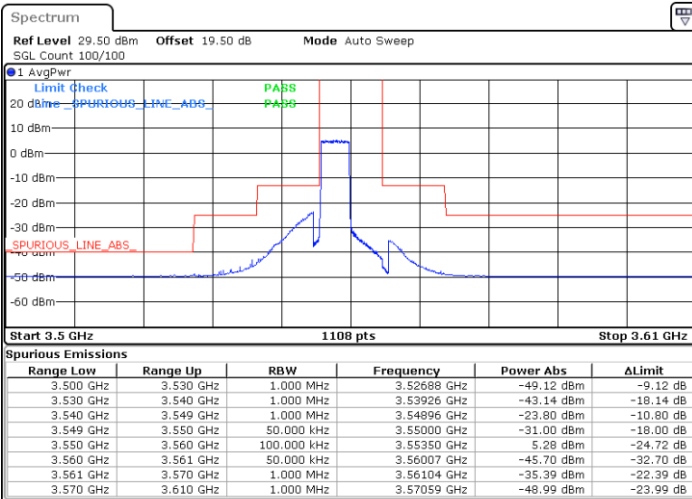

N/A

Date: 27.DEC.2020 03:38:19

LTE Band 48 / 20MHz

QPSK

Highest Channel / 1RB0

Highest Channel / 1RBmax

Date: 27.DEC.2020 05:05:42

Date: 27.DEC.2020 05:08:56

Highest Channel / FullIRB

N/A

Date: 27.DEC.2020 04:23:47

LTE Band 48 / 5MHz

16QAM

Lowest Channel / 1RB0

Lowest Channel / 1RBmax

Date: 19 DEC 2020 13:05:43

Date: 19 DEC 2020 13:14:13

Lowest Channel / FullIRB

N/A

Date: 19 DEC 2020 12:53:44

LTE Band 48 / 5MHz

16QAM

Middle Channel / 1RB0

Middle Channel / 1RBmax