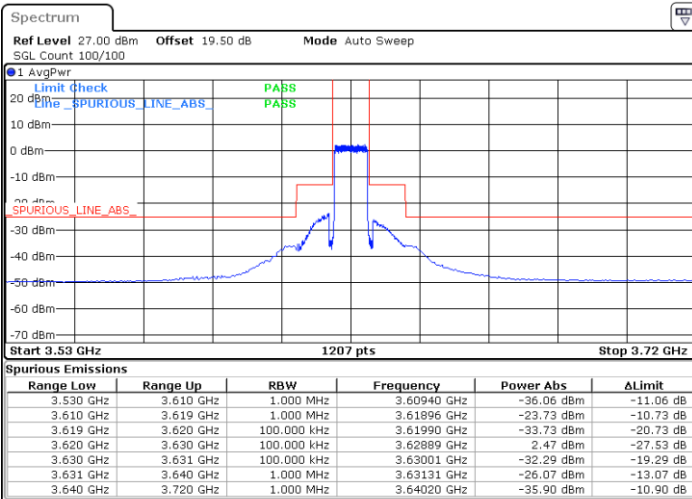

Middle Channel / FullIRB

N/A

Date: 19 DEC 2020 16:14:18