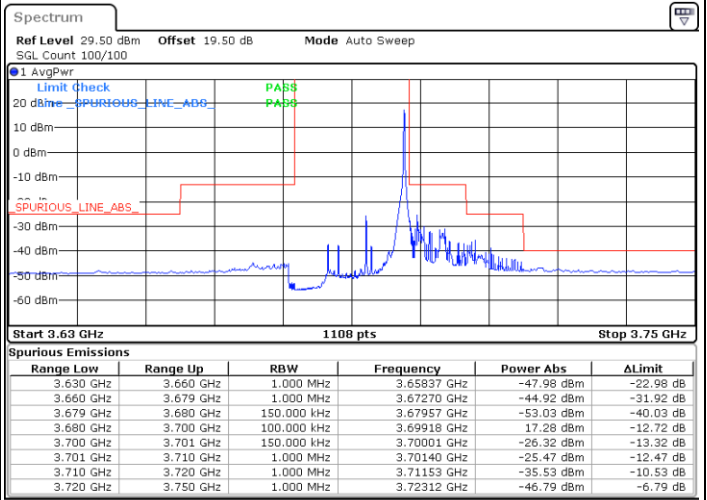

N/A

Date: 2.FEB.2021 11:10:56

LTE Band 48 / 15MHz

16QAM

Middle Channel / 1RB0

Middle Channel / 1RBmax

Date: 27.DEC.2020 01:10:35

Date: 27.DEC.2020 01:22:41

Middle Channel / FullIRB

N/A

Date: 27.DEC.2020 01:33:50

LTE Band 48 / 15MHz

16QAM

Highest Channel / 1RB0

Highest Channel / 1RBmax

Date: 27.DEC.2020 01:04:19

Date: 27.DEC.2020 00:21:30

Highest Channel / FullIRB

N/A

Date: 18.MAR.2021 23:28:47

LTE Band 48 / 20MHz

16QAM

Lowest Channel / 1RB0

Lowest Channel / 1RBmax

Date: 27.DEC.2020 02:30:23

Date: 27.DEC.2020 02:48:26

Lowest Channel / FullIRB

N/A

Date: 18.MAR.2021 23:10:59

LTE Band 48 / 20MHz

16QAM

Middle Channel / 1RB0