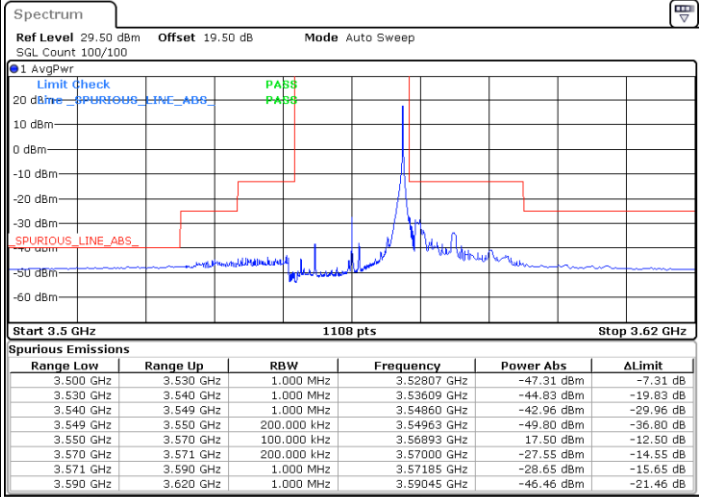

Middle Channel / FullIRB

N/A

Date: 27.DEC.2020 01:33:50

LTE Band 48 / 15MHz

16QAM

Highest Channel / 1RB0

Highest Channel / 1RBmax

Date: 27.DEC.2020 01:04:19

Date: 27.DEC.2020 00:21:30

Highest Channel / FullIRB

N/A

Date: 18.MAR.2021 23:28:47

LTE Band 48 / 20MHz

16QAM

Lowest Channel / 1RB0

Lowest Channel / 1RBmax

Date: 27.DEC.2020 02:30:23

Date: 27.DEC.2020 02:48:26

Lowest Channel / FullIRB

N/A

Date: 18.MAR.2021 23:10:59

LTE Band 48 / 20MHz

16QAM

Middle Channel / 1RB0

Highest Channel / 1RB0

Highest Channel / 1RBmax

Date: 27.DEC.2020 05:01:26

Date: 27.DEC.2020 05:12:39

Highest Channel / FullIRB

N/A

Date: 27.DEC.2020 20:34:29

LTE Band 48 / 5MHz