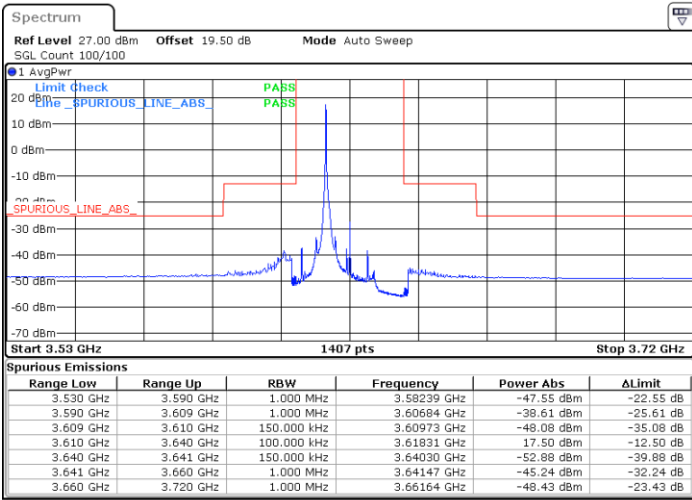

Date: 19 DEC 2020 16:34:02

LTE Band 48 / 15MHz

16QAM

Lowest Channel / 1RB0

Lowest Channel / 1RBmax

Date: 26.DEC.2020 21:49:12

Date: 27.DEC.2020 01:50:14

Lowest Channel / FullIRB

N/A

Date: 2.FEB.2021 11:10:56

LTE Band 48 / 15MHz

16QAM

Middle Channel / 1RB0

Middle Channel / 1RBmax

Date: 27.DEC.2020 01:10:35

Date: 27.DEC.2020 01:22:41

Middle Channel / FullIRB

N/A

Date: 27.DEC.2020 01:33:50

LTE Band 48 / 15MHz

16QAM

Highest Channel / 1RB0

Highest Channel / 1RBmax

Date: 27.DEC.2020 01:04:19

Date: 27.DEC.2020 00:21:30

Highest Channel / FullIRB

N/A

Date: 18.MAR.2021 23:28:47

LTE Band 48 / 20MHz

16QAM

Lowest Channel / 1RB0

Lowest Channel / 1RBmax