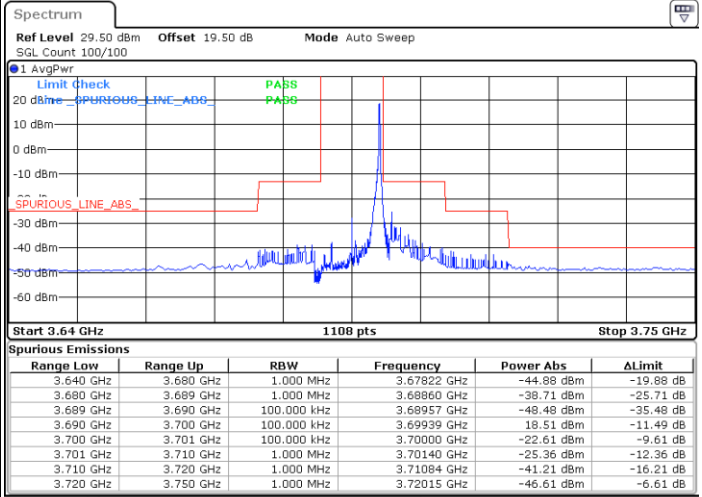

Lowest Channel / FullIRB

N/A

Date: 27 DEC 2020 05:42:39

LTE Band 48 / 10MHz

64QAM

MiddleChannel / 1RB0

Middle Channel / 1RBmax

Date: 19 DEC 2020 16:08:01

Date: 19 DEC 2020 15:34:05

Middle Channel / FullIRB

N/A

Date: 19 DEC 2020 16:11:18

LTE Band 48 / 10MHz

64QAM

Highest Channel / 1RB0

Highest Channel / 1RBmax

Date: 19 DEC 2020 16:40:12

Date: 19 DEC 2020 17:04:59

Highest Channel / FullIRB

N/A

Date: 19 DEC 2020 16:36:59

LTE Band 48 / 15MHz

64QAM

Lowest Channel / 1RB0

Lowest Channel / 1RBmax

Date: 26.DEC.2020 21:42:57

Date: 27.DEC.2020 01:51:36

Lowest Channel / FullIRB

N/A

Date: 2.FEB.2021 11:13:06

LTE Band 48 / 15MHz

64QAM