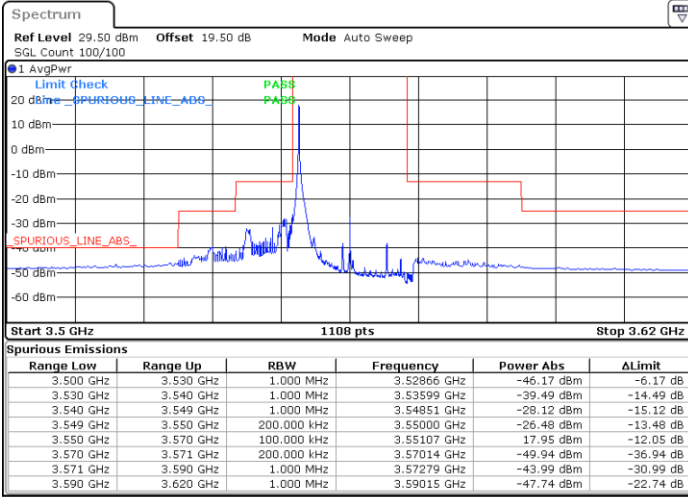

Middle Channel / FullIRB

N/A

Date: 27.DEC.2020 01:33:50

LTE Band 48 / 15MHz

16QAM

Highest Channel / 1RB0

Highest Channel / 1RBmax

Date: 27.DEC.2020 01:04:19

Date: 27.DEC.2020 00:21:30

Highest Channel / FullIRB

N/A

Date: 18.MAR.2021 23:28:47

LTE Band 48 / 20MHz

16QAM

Lowest Channel / 1RB0

Lowest Channel / 1RBmax

Date: 27.DEC.2020 02:30:23

Date: 27.DEC.2020 02:48:26

Lowest Channel / FullIRB

N/A

Date: 18.MAR.2021 23:10:59

LTE Band 48 / 20MHz

16QAM

Middle Channel / 1RB0

Highest Channel / 1RB0

Highest Channel / 1RBmax

Date: 27.DEC.2020 05:01:26

Date: 27.DEC.2020 05:12:39

Highest Channel / FullIRB

N/A

Date: 27.DEC.2020 20:34:29

LTE Band 48 / 5MHz