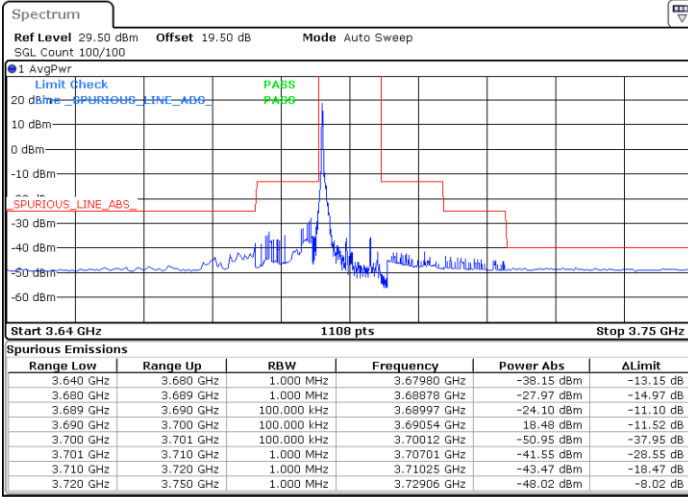

Lowest Channel / FullIRB

N/A

Date: 27 DEC 2020 05:42:39

LTE Band 48 / 10MHz

64QAM

MiddleChannel / 1RB0

Middle Channel / 1RBmax

Date: 19 DEC 2020 16:08:01

Date: 19 DEC 2020 15:34:05

Middle Channel / FullIRB

N/A

Date: 19 DEC 2020 16:11:18

LTE Band 48 / 10MHz

64QAM

Highest Channel / 1RB0

Highest Channel / 1RBmax

Date: 19 DEC 2020 16:40:12

Date: 19 DEC 2020 17:04:59

Highest Channel / FullIRB

N/A

Date: 19 DEC 2020 16:36:59

LTE Band 48 / 15MHz

64QAM

Lowest Channel / 1RB0

Lowest Channel / 1RBmax

Date: 26.DEC.2020 21:42:57

Date: 27.DEC.2020 01:51:36

Lowest Channel / FullIRB

N/A

Date: 2.FEB.2021 11:13:06

LTE Band 48 / 15MHz

64QAM