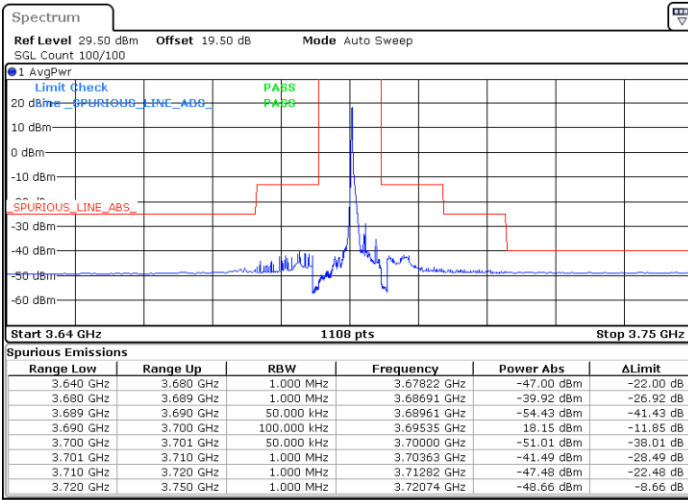

LTE Band 48 / 5MHz

64QAM

Middle Channel / 1RB0

Middle Channel / 1RBmax

Date: 19 DEC 2020 13:56:42

Date: 19 DEC 2020 13:21:08

Middle Channel / FullIRB

N/A

Date: 19 DEC 2020 14:00:08

LTE Band 48 / 5MHz

64QAM

Highest Channel / 1RB0

Highest Channel / 1RBmax

Date: 19 DEC 2020 14:17:16

Date: 19 DEC 2020 14:30:34

Highest Channel / FullIRB

N/A

Date: 19 DEC 2020 14:14:41

LTE Band 48 / 10MHz

64QAM

Lowest Channel / 1RB0

Lowest Channel / 1RBmax

Date: 19 DEC 2020 14:47:13

Date: 19 DEC 2020 15:12:47

Lowest Channel / FullIRB

N/A

Date: 27 DEC 2020 05:42:39

LTE Band 48 / 10MHz

64QAM

MiddleChannel / 1RB0

Middle Channel / 1RBmax

Date: 19 DEC 2020 16:08:01