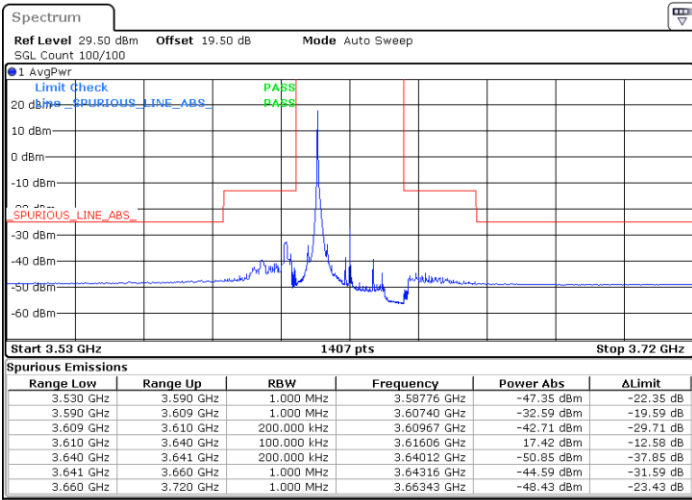

Date: 27.DEC.2020 00:21:30

Highest Channel / FullIRB

N/A

Date: 18.MAR.2021 23:28:47

LTE Band 48 / 20MHz

16QAM

Lowest Channel / 1RB0

Lowest Channel / 1RBmax

Date: 27.DEC.2020 02:30:23

Date: 27.DEC.2020 02:48:26

Lowest Channel / FullIRB

N/A

Date: 18.MAR.2021 23:10:59

LTE Band 48 / 20MHz

16QAM

Middle Channel / 1RB0

Middle Channel / 1RBmax

Date: 27.DEC.2020 03:45:34

Date: 27.DEC.2020 04:09:44

Middle Channel / FullIRB

N/A

Date: 27.DEC.2020 03:20:52

LTE Band 48 / 20MHz

16QAM

Highest Channel / 1RB0

Highest Channel / 1RBmax

Date: 27.DEC.2020 05:01:26

Date: 27.DEC.2020 05:12:39

Highest Channel / FullIRB

N/A

Date: 27.DEC.2020 20:34:29

LTE Band 48 / 5MHz