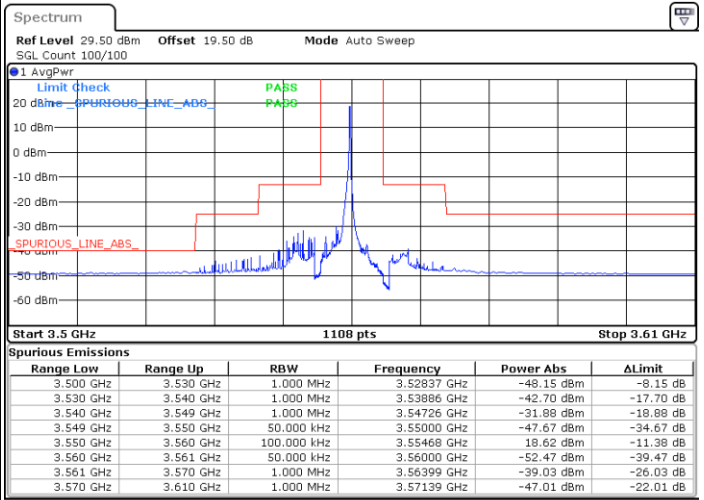

N/A

Date: 27.DEC.2020 03:38:19

LTE Band 48 / 20MHz

QPSK

Highest Channel / 1RB0

Highest Channel / 1RBmax

Date: 27.DEC.2020 05:05:42

Date: 27.DEC.2020 05:08:56

Highest Channel / FullIRB

N/A

Date: 27.DEC.2020 04:23:47

LTE Band 48 / 5MHz

16QAM

Lowest Channel / 1RB0

Lowest Channel / 1RBmax

Date: 19 DEC 2020 13:05:43

Date: 19 DEC 2020 13:14:13

Lowest Channel / FullIRB

N/A

Date: 19 DEC 2020 12:53:44

LTE Band 48 / 5MHz

16QAM

Middle Channel / 1RB0

Middle Channel / 1RBmax