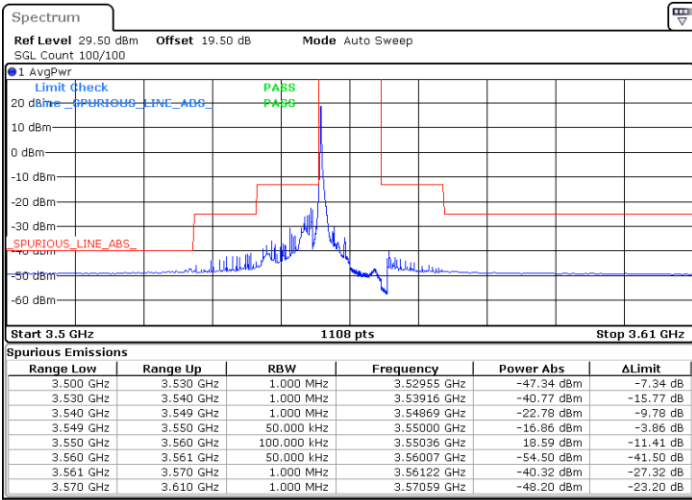

N/A

Date: 27.DEC.2020 03:38:19

LTE Band 48 / 20MHz

QPSK

Highest Channel / 1RB0

Highest Channel / 1RBmax

Date: 27.DEC.2020 05:05:42

Date: 27.DEC.2020 05:08:56

Highest Channel / FullIRB

N/A

Date: 27.DEC.2020 04:23:47

LTE Band 48 / 5MHz

16QAM

Lowest Channel / 1RB0

Lowest Channel / 1RBmax

Date: 19 DEC 2020 13:05:43

Date: 19 DEC 2020 13:14:13

Lowest Channel / FullIRB

N/A

Date: 19 DEC 2020 12:53:44

LTE Band 48 / 5MHz

16QAM

Middle Channel / 1RB0

Middle Channel / 1RBmax