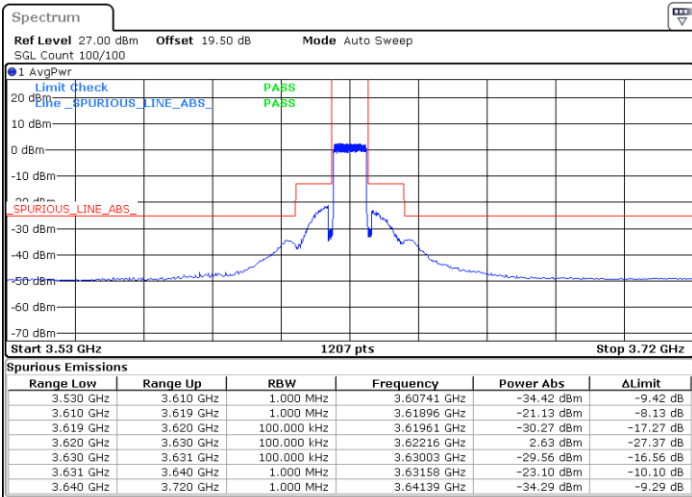

N/A

Date: 19 DEC 2020 14:14:41

LTE Band 48 / 10MHz

64QAM

Lowest Channel / 1RB0

Lowest Channel / 1RBmax

Date: 19 DEC 2020 14:47:13

Date: 19 DEC 2020 15:12:47

Lowest Channel / FullIRB

N/A

Date: 27 DEC 2020 05:42:39

LTE Band 48 / 10MHz

64QAM

MiddleChannel / 1RB0

Middle Channel / 1RBmax

Date: 19 DEC 2020 16:08:01

Date: 19 DEC 2020 15:34:05

Middle Channel / FullIRB

N/A

Date: 19 DEC 2020 16:11:18

LTE Band 48 / 10MHz

64QAM

Highest Channel / 1RB0

Highest Channel / 1RBmax

Date: 19 DEC 2020 16:40:12

Date: 19 DEC 2020 17:04:59

Highest Channel / FullIRB

N/A

Date: 19 DEC 2020 16:36:59

LTE Band 48 / 15MHz

64QAM

Lowest Channel / 1RB0