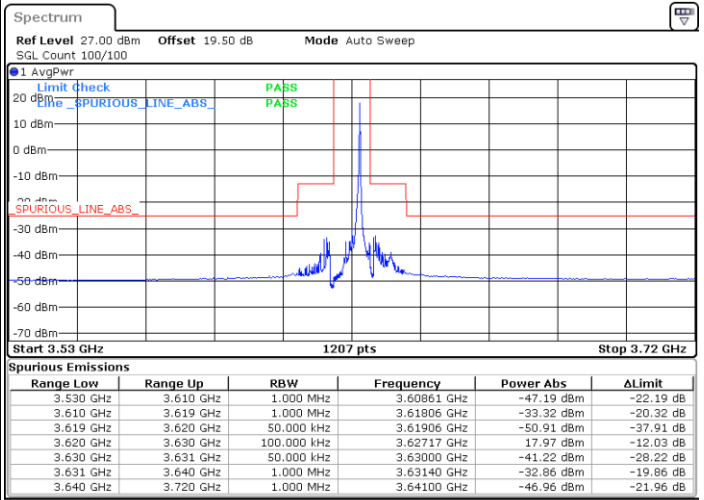

Highest Channel / FullIRB

N/A

Date: 27.DEC.2020 04:23:47

LTE Band 48 / 5MHz

16QAM

Lowest Channel / 1RB0

Lowest Channel / 1RBmax

Date: 19 DEC 2020 13:05:43

Date: 19 DEC 2020 13:14:13

Lowest Channel / FullIRB

N/A

Date: 19 DEC 2020 12:53:44

LTE Band 48 / 5MHz

16QAM

Middle Channel / 1RB0

Middle Channel / 1RBmax

Date: 19 DEC 2020 13:53:02

Date: 19 DEC 2020 13:24:31

Middle Channel / FullIRB

N/A

Date: 19 DEC 2020 14:03:27

LTE Band 48 / 5MHz

16QAM

Highest Channel / 1RB0

Highest Channel / 1RBmax

Date: 19 DEC 2020 14:20:09

Date: 19 DEC 2020 14:27:52

Highest Channel / FullIRB

N/A

Date: 19 DEC 2020 14:11:46

LTE Band 48 / 10MHz

16QAM