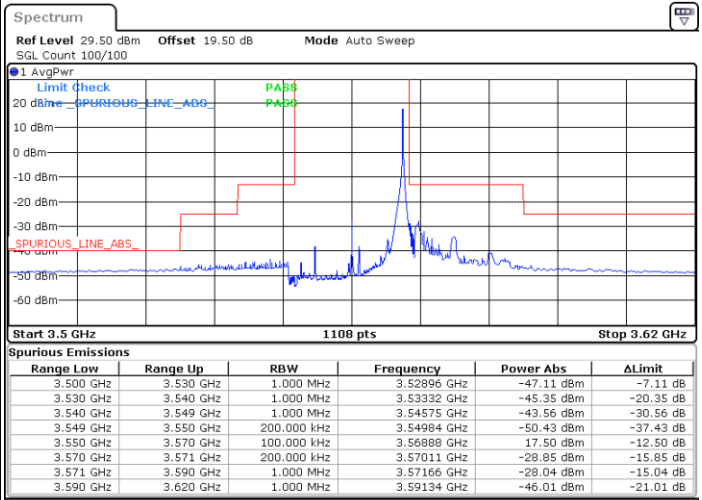

Lowest Channel / 1RBmax

Date: 26.DEC.2020 21:42:57

Date: 27.DEC.2020 01:51:36

Lowest Channel / FullIRB

N/A

Date: 2.FEB.2021 11:13:06

LTE Band 48 / 15MHz

64QAM

Middle Channel / 1RB0

Middle Channel / 1RBmax

Date: 27.DEC.2020 01:08:38

Date: 27.DEC.2020 01:25:47

Middle Channel / FullIRB

N/A

Date: 27.DEC.2020 01:28:30

LTE Band 48 / 15MHz

64QAM

Highest Channel / 1RB0

Highest Channel / 1RBmax

Date: 27.DEC.2020 01:05:49

Date: 27.DEC.2020 00:18:58

Highest Channel / FullIRB

N/A

Date: 26.DEC.2020 22:43:54

LTE Band 48 / 20MHz

64QAM

Lowest Channel / 1RB0

Lowest Channel / 1RBmax

Date: 27.DEC.2020 02:21:26

Date: 27.DEC.2020 02:51:35

Lowest Channel / FullIRB

N/A