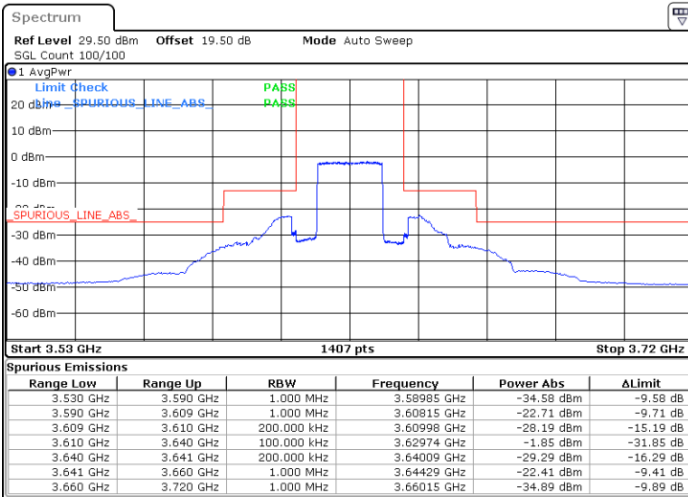

LTE Band 48 / 20MHz

64QAM

Lowest Channel / 1RB0

Lowest Channel / 1RBmax

Date: 27.DEC.2020 02:21:26

Date: 27.DEC.2020 02:51:35

Lowest Channel / FullIRB

N/A

Date: 18.MAR.2021 23:12:39

LTE Band 48 / 20MHz

64QAM

Middle Channel / 1RB0

Middle Channel / 1RBmax

Date: 27.DEC.2020 03:50:18

Date: 27.DEC.2020 03:54:28

Middle Channel / FullIRB

N/A

Date: 27.DEC.2020 03:38:19

LTE Band 48 / 20MHz

64QAM

Highest Channel / 1RB0

Highest Channel / 1RBmax

Date: 27.DEC.2020 04:58:09

Date: 27.DEC.2020 05:15:56