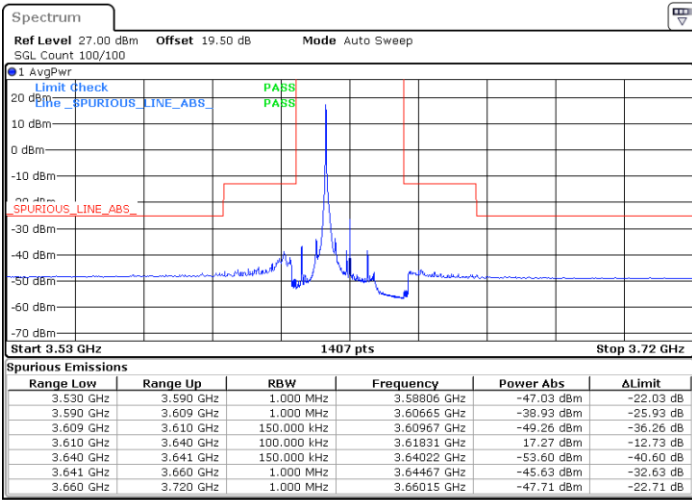

Date: 19 DEC 2020 16:40:12

Date: 19 DEC 2020 17:04:59

Highest Channel / FullIRB

N/A

Date: 19 DEC 2020 16:36:59

LTE Band 48 / 15MHz

64QAM

Lowest Channel / 1RB0

Lowest Channel / 1RBmax

Date: 26.DEC.2020 21:42:57

Date: 27.DEC.2020 01:51:36

Lowest Channel / FullIRB

N/A

Date: 2.FEB.2021 11:13:06

LTE Band 48 / 15MHz

64QAM

Middle Channel / 1RB0

Middle Channel / 1RBmax

Date: 27.DEC.2020 01:08:38

Date: 27.DEC.2020 01:25:47

Middle Channel / FullIRB

N/A

Date: 27.DEC.2020 01:28:30

LTE Band 48 / 15MHz

64QAM

Highest Channel / 1RB0

Highest Channel / 1RBmax

Date: 27.DEC.2020 01:05:49

Date: 27.DEC.2020 00:18:58

Highest Channel / FullIRB

N/A

Date: 26.DEC.2020 22:43:54