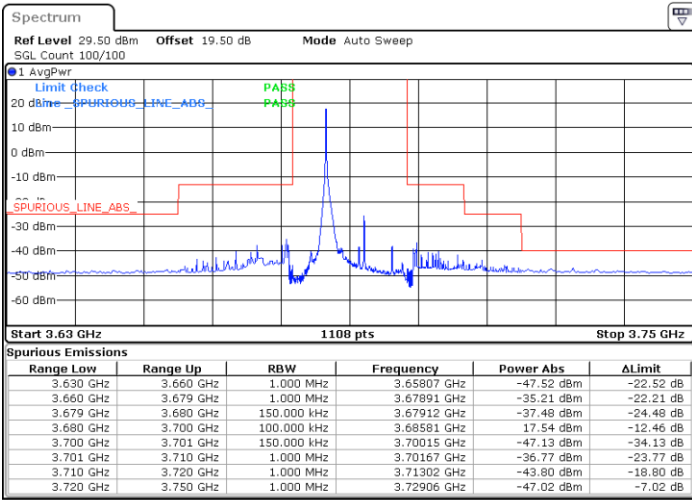

Lowest Channel / 1RBmax

Date: 26.DEC.2020 21:42:57

Date: 27.DEC.2020 01:51:36

Lowest Channel / FullIRB

N/A

Date: 2.FEB.2021 11:13:06

LTE Band 48 / 15MHz

64QAM

Middle Channel / 1RB0

Middle Channel / 1RBmax

Date: 27.DEC.2020 01:08:38

Date: 27.DEC.2020 01:25:47

Middle Channel / FullIRB

N/A

Date: 27.DEC.2020 01:28:30

LTE Band 48 / 15MHz

64QAM

Highest Channel / 1RB0

Highest Channel / 1RBmax

Date: 27.DEC.2020 01:05:49

Date: 27.DEC.2020 00:18:58

Highest Channel / FullIRB

N/A

Date: 26.DEC.2020 22:43:54

LTE Band 48 / 20MHz

64QAM

Lowest Channel / 1RB0

Lowest Channel / 1RBmax

Date: 27.DEC.2020 02:21:26

Date: 27.DEC.2020 02:51:35

Lowest Channel / FullIRB

N/A