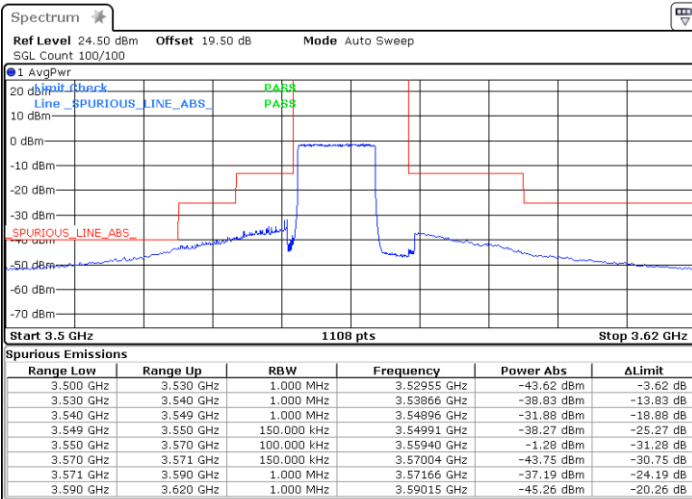

LTE Band 48 / 10MHz

16QAM

Highest Channel / 1RB0

Highest Channel / 1RBmax

Date: 19 DEC 2020 16:42:53

Date: 19 DEC 2020 16:52:16

Highest Channel / FullIRB

N/A

Date: 19 DEC 2020 16:34:02

LTE Band 48 / 15MHz

16QAM

Lowest Channel / 1RB0

Lowest Channel / 1RBmax

Date: 26.DEC.2020 21:49:12

Date: 27.DEC.2020 01:50:14

Lowest Channel / FullIRB

N/A

Date: 2.FEB.2021 11:10:56

LTE Band 48 / 15MHz

16QAM

Middle Channel / 1RB0

Middle Channel / 1RBmax

Date: 27.DEC.2020 01:10:35

Date: 27.DEC.2020 01:22:41