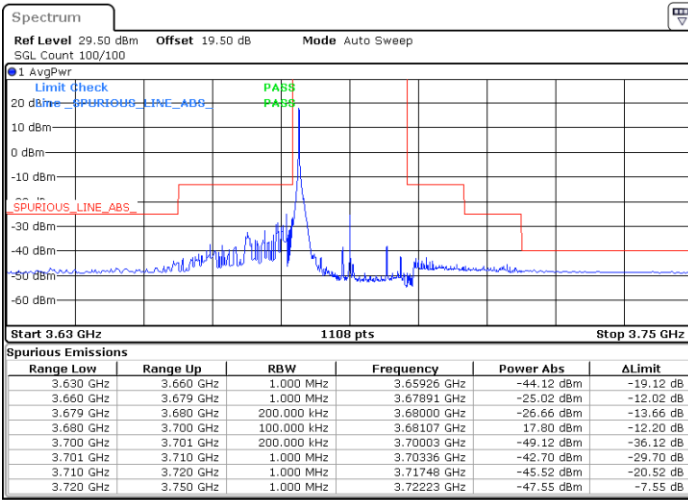

LTE Band 48 / 20MHz

64QAM

Lowest Channel / 1RB0

Lowest Channel / 1RBmax

Date: 27.DEC.2020 02:21:26

Date: 27.DEC.2020 02:51:35

Lowest Channel / FullIRB

N/A

Date: 18.MAR.2021 23:12:39

LTE Band 48 / 20MHz

64QAM

Middle Channel / 1RB0

Middle Channel / 1RBmax

Date: 27.DEC.2020 03:50:18

Date: 27.DEC.2020 03:54:28

Middle Channel / FullIRB

N/A

Date: 27.DEC.2020 03:38:19

LTE Band 48 / 20MHz

64QAM

Highest Channel / 1RB0

Highest Channel / 1RBmax

Date: 27.DEC.2020 04:58:09

Date: 27.DEC.2020 05:15:56

Highest Channel / FullIRB

N/A

Date: 27.DEC.2020 20:39:18