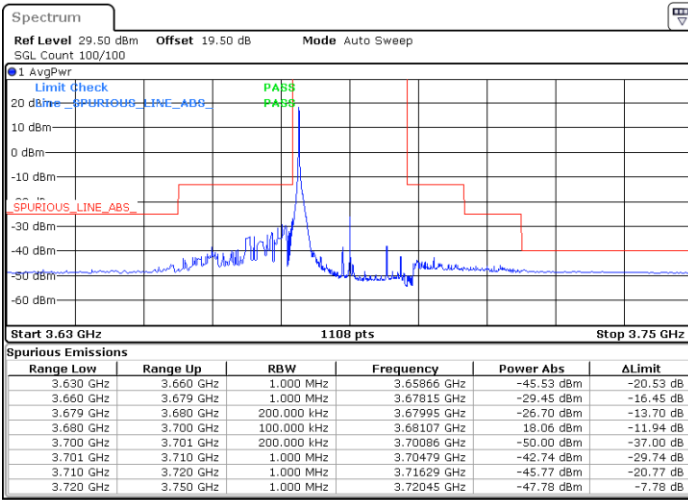

Date: 27.DEC.2020 02:30:23

Date: 27.DEC.2020 02:48:26

Lowest Channel / FullIRB

N/A

Date: 18.MAR.2021 23:10:59

LTE Band 48 / 20MHz

16QAM

Middle Channel / 1RB0

Middle Channel / 1RBmax

Date: 27.DEC.2020 03:45:34

Date: 27.DEC.2020 04:09:44

Middle Channel / FullIRB

N/A

Date: 27.DEC.2020 03:20:52

LTE Band 48 / 20MHz

16QAM

Highest Channel / 1RB0

Highest Channel / 1RBmax

Date: 27.DEC.2020 05:01:26

Date: 27.DEC.2020 05:12:39

Highest Channel / FullIRB

N/A

Date: 27.DEC.2020 20:34:29

LTE Band 48 / 5MHz