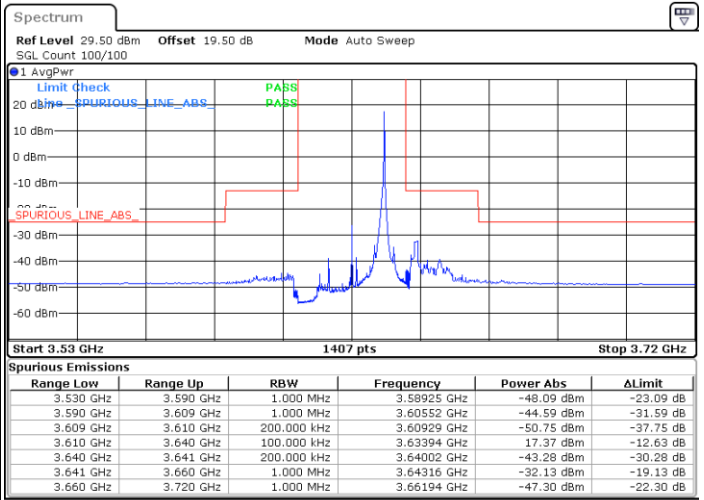

Date: 27.DEC.2020 00:21:30

Highest Channel / FullIRB

N/A

Date: 18.MAR.2021 23:28:47

LTE Band 48 / 20MHz

16QAM

Lowest Channel / 1RB0

Lowest Channel / 1RBmax

Date: 27.DEC.2020 02:30:23

Date: 27.DEC.2020 02:48:26

Lowest Channel / FullIRB

N/A

Date: 18.MAR.2021 23:10:59

LTE Band 48 / 20MHz

16QAM

Middle Channel / 1RB0

Middle Channel / 1RBmax

Date: 27.DEC.2020 03:45:34

Date: 27.DEC.2020 04:09:44

Middle Channel / FullIRB

N/A

Date: 27.DEC.2020 03:20:52

LTE Band 48 / 20MHz

16QAM

Highest Channel / 1RB0

Highest Channel / 1RBmax

Date: 27.DEC.2020 05:01:26

Date: 27.DEC.2020 05:12:39

Highest Channel / FullIRB

N/A

Date: 27.DEC.2020 20:34:29

LTE Band 48 / 5MHz