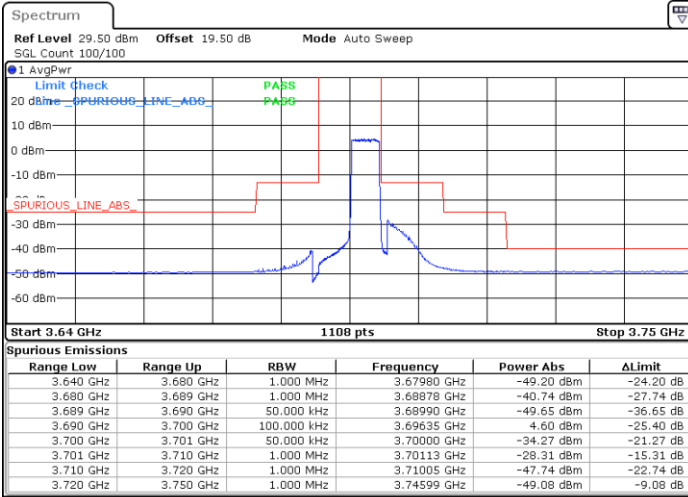

LTE Band 48 / 5MHz

64QAM

Middle Channel / 1RB0

Middle Channel / 1RBmax

Date: 19 DEC 2020 13:56:42

Date: 19 DEC 2020 13:21:08

Middle Channel / FullIRB

N/A

Date: 19 DEC 2020 14:00:08

LTE Band 48 / 5MHz

64QAM

Highest Channel / 1RB0

Highest Channel / 1RBmax

Date: 19 DEC 2020 14:17:16

Date: 19 DEC 2020 14:30:34

Highest Channel / FullIRB

N/A

Date: 19 DEC 2020 14:14:41

LTE Band 48 / 10MHz

64QAM

Lowest Channel / 1RB0

Lowest Channel / 1RBmax

Date: 19 DEC 2020 14:47:13

Date: 19 DEC 2020 15:12:47

Lowest Channel / FullIRB

N/A

Date: 27 DEC 2020 05:42:39

LTE Band 48 / 10MHz

64QAM

MiddleChannel / 1RB0

Middle Channel / 1RBmax

Date: 19 DEC 2020 16:08:01