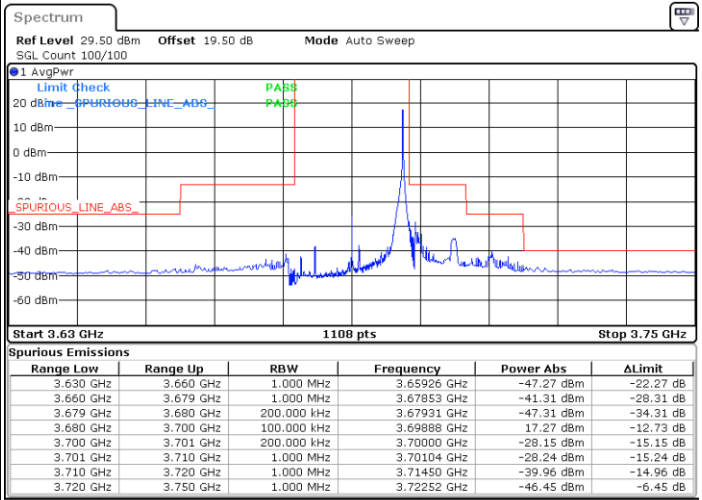

LTE Band 48 / 20MHz

64QAM

Lowest Channel / 1RB0

Lowest Channel / 1RBmax

Date: 27.DEC.2020 02:21:26

Date: 27.DEC.2020 02:51:35

Lowest Channel / FullIRB

N/A

Date: 18.MAR.2021 23:12:39

LTE Band 48 / 20MHz

64QAM

Middle Channel / 1RB0

Middle Channel / 1RBmax

Date: 27.DEC.2020 03:50:18

Date: 27.DEC.2020 03:54:28

Middle Channel / FullIRB

N/A

Date: 27.DEC.2020 03:38:19

LTE Band 48 / 20MHz

64QAM

Highest Channel / 1RB0

Highest Channel / 1RBmax

Date: 27.DEC.2020 04:58:09

Date: 27.DEC.2020 05:15:56

Highest Channel / FullIRB

N/A

Date: 27.DEC.2020 20:39:18