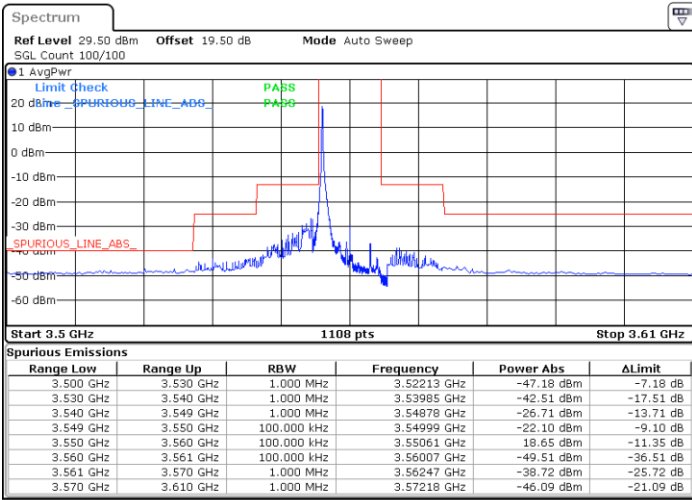

Date: 19 DEC 2020 13:53:02

Date: 19 DEC 2020 13:24:31

Middle Channel / FullIRB

N/A

Date: 19 DEC 2020 14:03:27

LTE Band 48 / 5MHz

16QAM

Highest Channel / 1RB0

Highest Channel / 1RBmax

Date: 19 DEC 2020 14:20:09

Date: 19 DEC 2020 14:27:52

Highest Channel / FullIRB

N/A

Date: 19 DEC 2020 14:11:46

LTE Band 48 / 10MHz

16QAM

Lowest Channel / 1RB0

Lowest Channel / 1RBmax

Date: 19 DEC 2020 15:02:02

Date: 19 DEC 2020 15:09:35

Lowest Channel / FullIRB

N/A

Date: 27 DEC 2020 05:36:51

LTE Band 48 / 10MHz