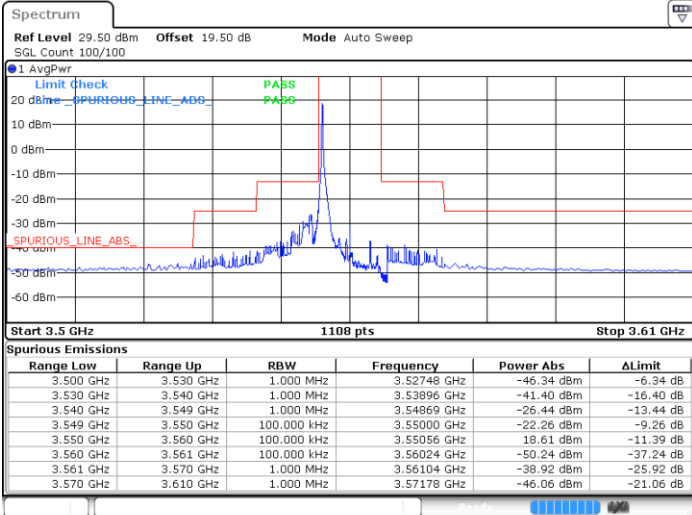

Date: 19 DEC 2020 14:00:08

LTE Band 48 / 5MHz

64QAM

Highest Channel / 1RB0

Highest Channel / 1RBmax

Date: 19 DEC 2020 14:17:16

Date: 19 DEC 2020 14:30:34

Highest Channel / FullIRB

N/A

Date: 19 DEC 2020 14:14:41

LTE Band 48 / 10MHz

64QAM

Lowest Channel / 1RB0

Lowest Channel / 1RBmax

Date: 19 DEC 2020 14:47:13

Date: 19 DEC 2020 15:12:47

Lowest Channel / FullIRB

N/A

Date: 27 DEC 2020 05:42:39

LTE Band 48 / 10MHz

64QAM

MiddleChannel / 1RB0

Middle Channel / 1RBmax

Date: 19 DEC 2020 16:08:01

Date: 19 DEC 2020 15:34:05

Middle Channel / FullIRB

N/A

Date: 19 DEC 2020 16:11:18

LTE Band 48 / 10MHz

64QAM

Highest Channel / 1RB0

Highest Channel / 1RBmax