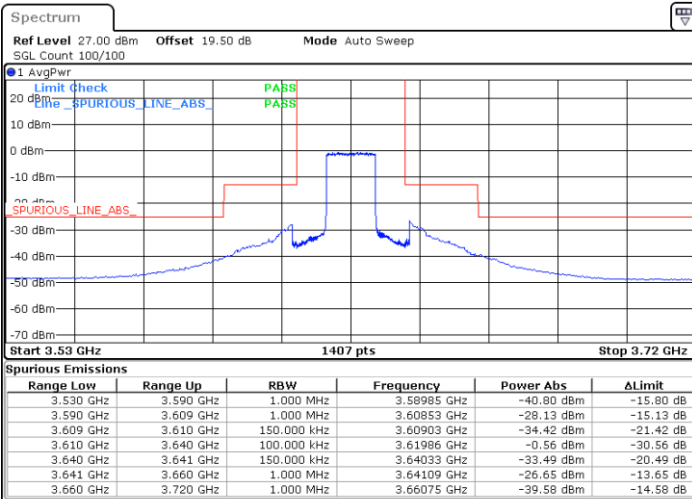

Date: 19 DEC 2020 16:34:02

LTE Band 48 / 15MHz

16QAM

Lowest Channel / 1RB0

Lowest Channel / 1RBmax

Date: 26.DEC.2020 21:49:12

Date: 27.DEC.2020 01:50:14

Lowest Channel / FullIRB

N/A

Date: 2.FEB.2021 11:10:56

LTE Band 48 / 15MHz

16QAM

Middle Channel / 1RB0

Middle Channel / 1RBmax

Date: 27.DEC.2020 01:10:35

Date: 27.DEC.2020 01:22:41

Middle Channel / FullIRB

N/A

Date: 27.DEC.2020 01:33:50

LTE Band 48 / 15MHz

16QAM

Highest Channel / 1RB0

Highest Channel / 1RBmax

Date: 27.DEC.2020 01:04:19

Date: 27.DEC.2020 00:21:30

Highest Channel / FullIRB

N/A

Date: 18.MAR.2021 23:28:47

LTE Band 48 / 20MHz

16QAM

Lowest Channel / 1RB0

Lowest Channel / 1RBmax