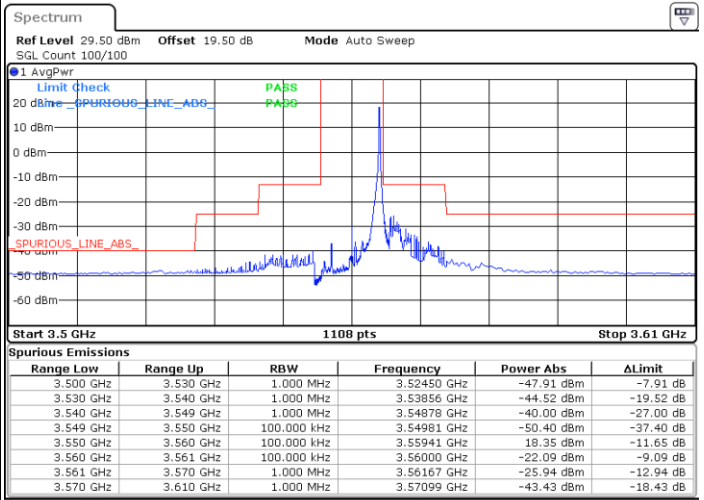

Date: 19 DEC 2020 13:53:02

Date: 19 DEC 2020 13:24:31

Middle Channel / FullIRB

N/A

Date: 19 DEC 2020 14:03:27

LTE Band 48 / 5MHz

16QAM

Highest Channel / 1RB0

Highest Channel / 1RBmax

Date: 19 DEC 2020 14:20:09

Date: 19 DEC 2020 14:27:52

Highest Channel / FullIRB

N/A

Date: 19 DEC 2020 14:11:46

LTE Band 48 / 10MHz

16QAM

Lowest Channel / 1RB0

Lowest Channel / 1RBmax

Date: 19 DEC 2020 15:02:02

Date: 19 DEC 2020 15:09:35

Lowest Channel / FullIRB

N/A

Date: 27 DEC 2020 05:36:51

LTE Band 48 / 10MHz