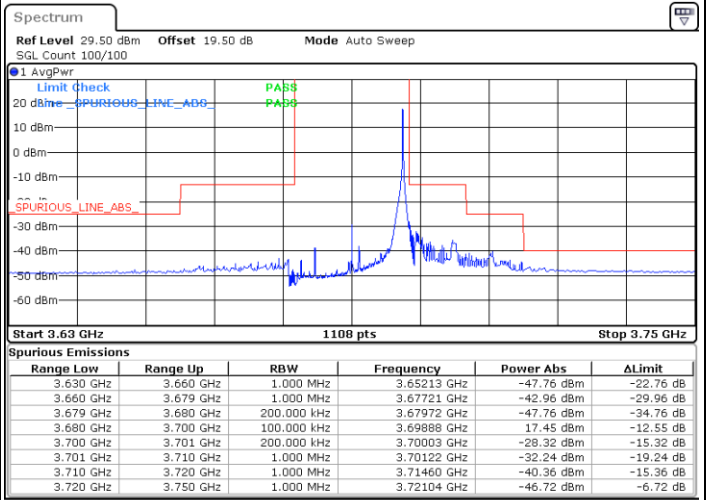

N/A

Date: 27.DEC.2020 03:38:19

LTE Band 48 / 20MHz

QPSK

Highest Channel / 1RB0

Highest Channel / 1RBmax

Date: 27.DEC.2020 05:05:42

Date: 27.DEC.2020 05:08:56

Highest Channel / FullIRB

N/A

Date: 27.DEC.2020 04:23:47

LTE Band 48 / 5MHz

16QAM

Lowest Channel / 1RB0

Lowest Channel / 1RBmax

Date: 19 DEC 2020 13:05:43