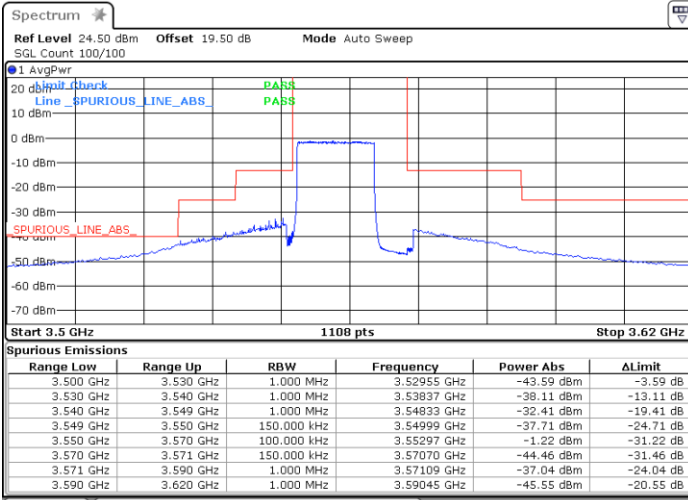

Date: 19 DEC 2020 16:40:12

Date: 19 DEC 2020 17:04:59

Highest Channel / FullIRB

N/A

Date: 19 DEC 2020 16:36:59

LTE Band 48 / 15MHz

64QAM

Lowest Channel / 1RB0

Lowest Channel / 1RBmax

Date: 26.DEC.2020 21:42:57

Date: 27.DEC.2020 01:51:36

Lowest Channel / FullIRB

N/A

Date: 2.FEB.2021 11:13:06

LTE Band 48 / 15MHz

64QAM

Middle Channel / 1RB0

Middle Channel / 1RBmax

Date: 27.DEC.2020 01:08:38

Date: 27.DEC.2020 01:25:47

Middle Channel / FullIRB

N/A

Date: 27.DEC.2020 01:28:30

LTE Band 48 / 15MHz

64QAM

Highest Channel / 1RB0

Highest Channel / 1RBmax

Date: 27.DEC.2020 01:05:49

Date: 27.DEC.2020 00:18:58

Highest Channel / FullIRB

N/A

Date: 26.DEC.2020 22:43:54