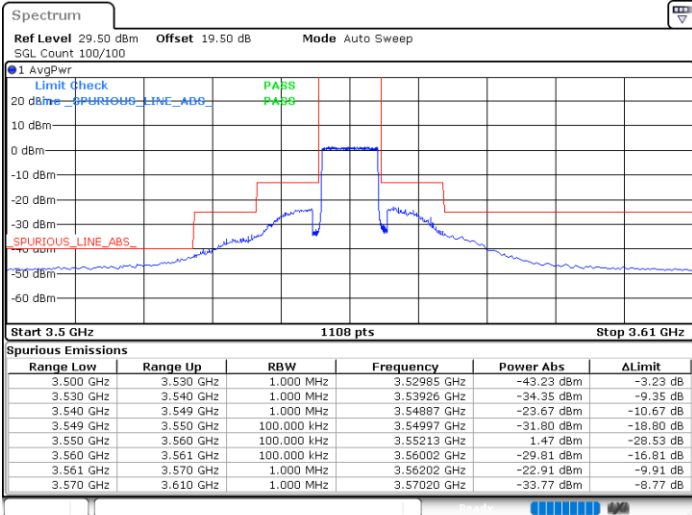

Date: 19 DEC 2020 14:00:08

LTE Band 48 / 5MHz

64QAM

Highest Channel / 1RB0

Highest Channel / 1RBmax

Date: 19 DEC 2020 14:17:16

Date: 19 DEC 2020 14:30:34

Highest Channel / FullIRB

N/A

Date: 19 DEC 2020 14:14:41

LTE Band 48 / 10MHz

64QAM

Lowest Channel / 1RB0

Lowest Channel / 1RBmax

Date: 19 DEC 2020 14:47:13

Date: 19 DEC 2020 15:12:47

Lowest Channel / FullIRB

N/A

Date: 27 DEC 2020 05:42:39

LTE Band 48 / 10MHz

64QAM

MiddleChannel / 1RB0

Middle Channel / 1RBmax

Date: 19 DEC 2020 16:08:01

Date: 19 DEC 2020 15:34:05

Middle Channel / FullIRB

N/A

Date: 19 DEC 2020 16:11:18

LTE Band 48 / 10MHz

64QAM

Highest Channel / 1RB0

Highest Channel / 1RBmax