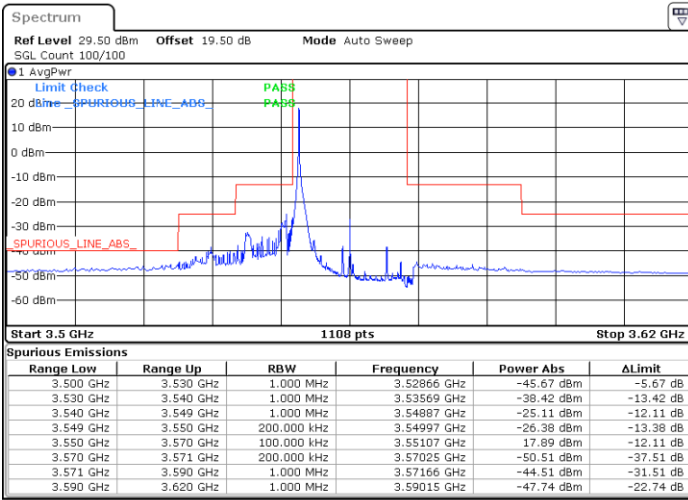

Lowest Channel / 1RBmax

Date: 26.DEC.2020 21:42:57

Date: 27.DEC.2020 01:51:36

Lowest Channel / FullIRB

N/A

Date: 2.FEB.2021 11:13:06

LTE Band 48 / 15MHz

64QAM

Middle Channel / 1RB0

Middle Channel / 1RBmax

Date: 27.DEC.2020 01:08:38

Date: 27.DEC.2020 01:25:47

Middle Channel / FullIRB

N/A

Date: 27.DEC.2020 01:28:30

LTE Band 48 / 15MHz

64QAM

Highest Channel / 1RB0

Highest Channel / 1RBmax

Date: 27.DEC.2020 01:05:49

Date: 27.DEC.2020 00:18:58

Highest Channel / FullIRB

N/A

Date: 26.DEC.2020 22:43:54

LTE Band 48 / 20MHz

64QAM

Lowest Channel / 1RB0

Lowest Channel / 1RBmax

Date: 27.DEC.2020 02:21:26

Date: 27.DEC.2020 02:51:35

Lowest Channel / FullIRB

N/A