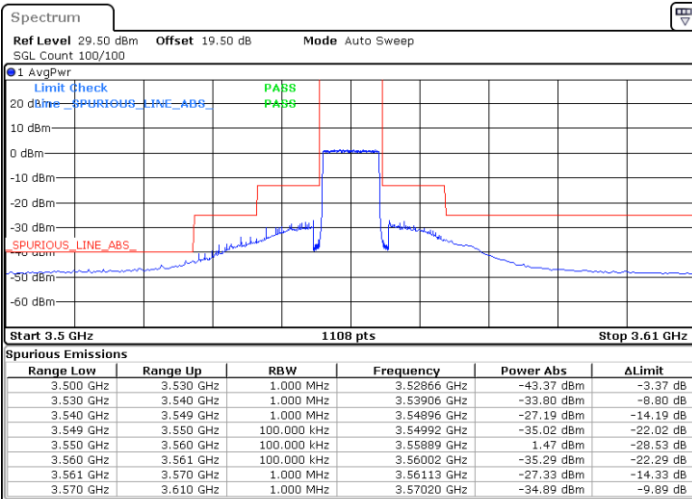

Highest Channel / 1RBmax

Date: 19 DEC 2020 14:20:09

Date: 19 DEC 2020 14:27:52

Highest Channel / FullIRB

N/A

Date: 19 DEC 2020 14:11:46

LTE Band 48 / 10MHz

16QAM

Lowest Channel / 1RB0

Lowest Channel / 1RBmax

Date: 19 DEC 2020 15:02:02

Date: 19 DEC 2020 15:09:35

Lowest Channel / FullIRB

N/A

Date: 27 DEC 2020 05:36:51

LTE Band 48 / 10MHz

LTE Band 48 / 10MHz

16QAM

Highest Channel / 1RB0

Highest Channel / 1RBmax

Date: 19 DEC 2020 16:42:53

Date: 19 DEC 2020 16:52:16

Highest Channel / FullIRB

N/A