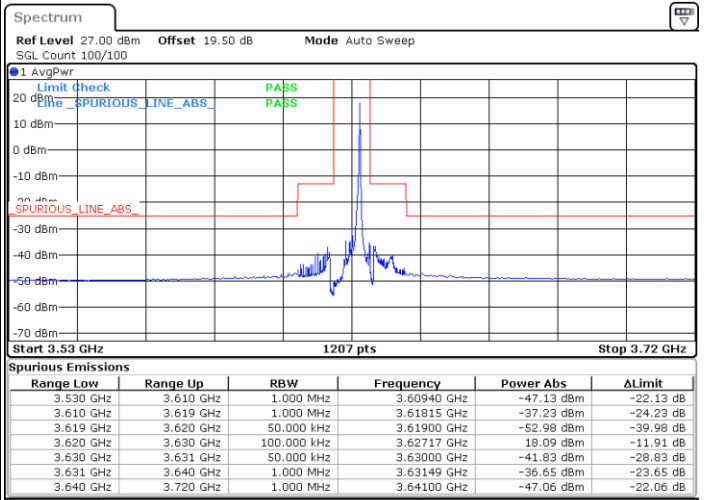

Highest Channel / 1RB0

Highest Channel / 1RBmax

Date: 27.DEC.2020 05:01:26

Date: 27.DEC.2020 05:12:39

Highest Channel / FullIRB

N/A

Date: 27.DEC.2020 20:34:29

LTE Band 48 / 5MHz

LTE Band 48 / 5MHz

64QAM

Middle Channel / 1RB0

Middle Channel / 1RBmax

Date: 19 DEC 2020 13:56:42

Date: 19 DEC 2020 13:21:08

Middle Channel / FullIRB

N/A

Date: 19 DEC 2020 14:00:08

LTE Band 48 / 5MHz

64QAM

Highest Channel / 1RB0

Highest Channel / 1RBmax

Date: 19 DEC 2020 14:17:16

Date: 19 DEC 2020 14:30:34

Highest Channel / FullIRB

N/A

Date: 19 DEC 2020 14:14:41

LTE Band 48 / 10MHz

64QAM

Lowest Channel / 1RB0

Lowest Channel / 1RBmax

Date: 19 DEC 2020 14:47:13

Date: 19 DEC 2020 15:12:47