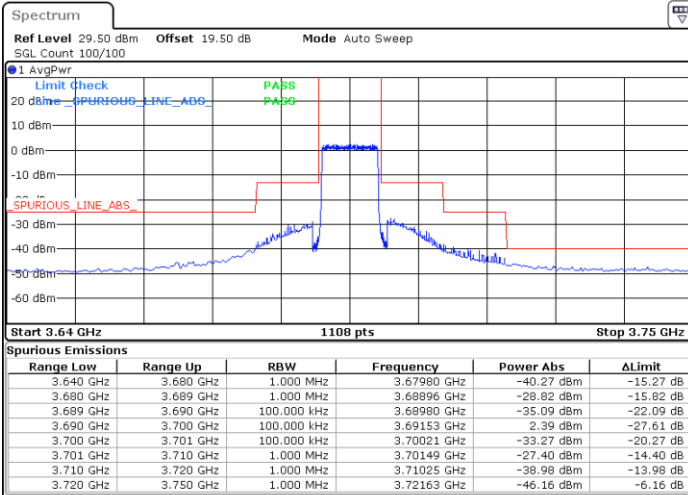

Lowest Channel / FullIRB

N/A

Date: 27 DEC 2020 05:42:39

LTE Band 48 / 10MHz

64QAM

MiddleChannel / 1RB0

Middle Channel / 1RBmax

Date: 19 DEC 2020 16:08:01

Date: 19 DEC 2020 15:34:05

Middle Channel / FullIRB

N/A

Date: 19 DEC 2020 16:11:18

LTE Band 48 / 10MHz

64QAM

Highest Channel / 1RB0

Highest Channel / 1RBmax

Date: 19 DEC 2020 16:40:12

Date: 19 DEC 2020 17:04:59

Highest Channel / FullIRB

N/A

Date: 19 DEC 2020 16:36:59

LTE Band 48 / 15MHz

64QAM

Lowest Channel / 1RB0

Lowest Channel / 1RBmax

Date: 26.DEC.2020 21:42:57

Date: 27.DEC.2020 01:51:36

Lowest Channel / FullIRB

N/A

Date: 2.FEB.2021 11:13:06

LTE Band 48 / 15MHz

64QAM