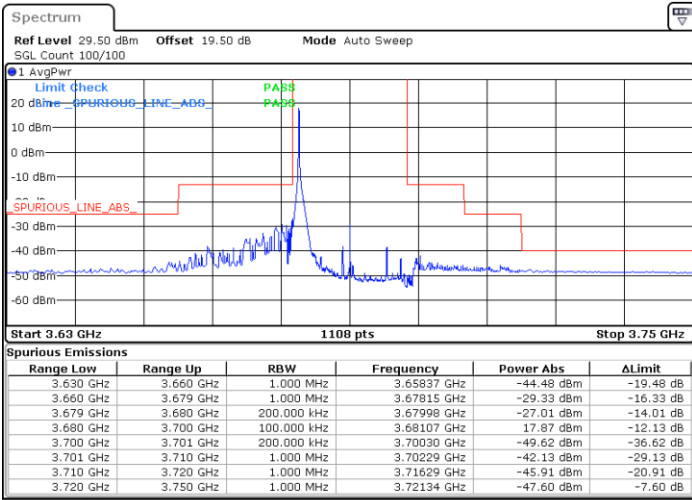

N/A

Date: 27.DEC.2020 03:38:19

LTE Band 48 / 20MHz

QPSK

Highest Channel / 1RB0

Highest Channel / 1RBmax

Date: 27.DEC.2020 05:05:42

Date: 27.DEC.2020 05:08:56

Highest Channel / FullIRB

N/A

Date: 27.DEC.2020 04:23:47

LTE Band 48 / 5MHz

16QAM

Lowest Channel / 1RB0

Lowest Channel / 1RBmax

Date: 19 DEC 2020 13:05:43