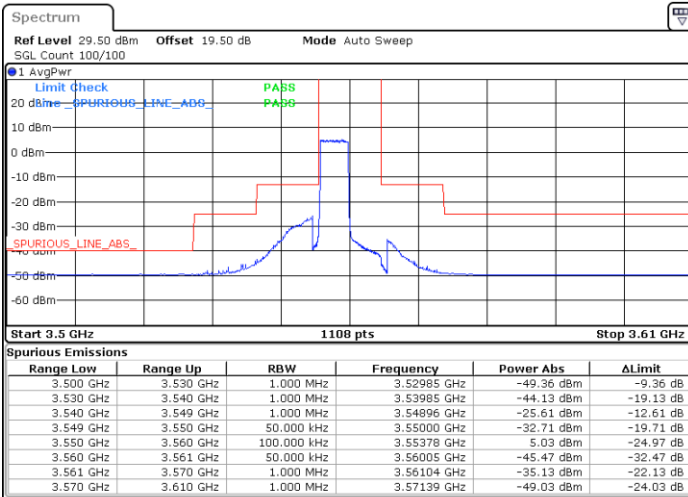

Highest Channel / 1RB0

Highest Channel / 1RBmax

Date: 27.DEC.2020 05:01:26

Date: 27.DEC.2020 05:12:39

Highest Channel / FullIRB

N/A

Date: 27.DEC.2020 20:34:29

LTE Band 48 / 5MHz

64QAM

Lowest Channel / 1RB0

Lowest Channel / 1RBmax

Date: 19 DEC 2020 12:58:35

Date: 19 DEC 2020 13:17:38

Lowest Channel / FullRB

N/A

Date: 19 DEC 2020 12:56:03

LTE Band 48 / 5MHz

64QAM

Middle Channel / 1RB0

Middle Channel / 1RBmax

Date: 19 DEC 2020 13:56:42

Date: 19 DEC 2020 13:21:08

Middle Channel / FullIRB

N/A

Date: 19 DEC 2020 14:00:08

LTE Band 48 / 5MHz

64QAM

Highest Channel / 1RB0

Highest Channel / 1RBmax

Date: 19 DEC 2020 14:17:16

Date: 19 DEC 2020 14:30:34

Highest Channel / FullIRB