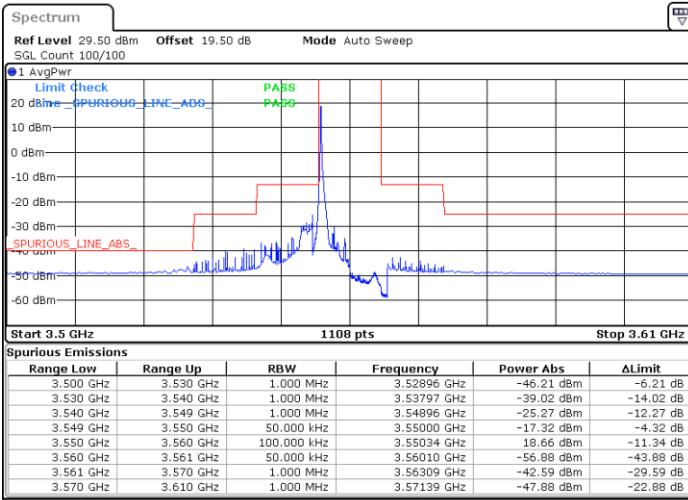

Middle Channel / 1RBmax

Date: 27.DEC.2020 03:45:34

Date: 27.DEC.2020 04:09:44

Middle Channel / FullIRB

N/A

Date: 27.DEC.2020 03:20:52

LTE Band 48 / 20MHz

16QAM

Highest Channel / 1RB0

Highest Channel / 1RBmax

Date: 27.DEC.2020 05:01:26

Date: 27.DEC.2020 05:12:39

Highest Channel / FullIRB

N/A

Date: 27.DEC.2020 20:34:29

LTE Band 48 / 5MHz

64QAM

Lowest Channel / 1RB0

Lowest Channel / 1RBmax

Date: 19 DEC 2020 12:58:35

Date: 19 DEC 2020 13:17:38

Lowest Channel / FullRB

N/A

Date: 19 DEC 2020 12:56:03