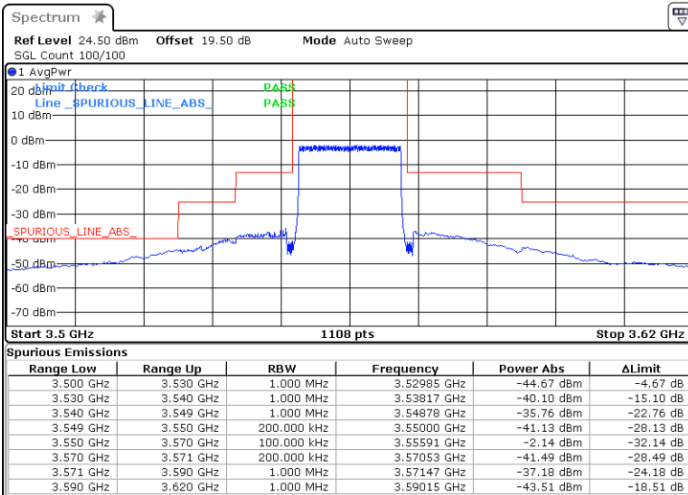

Middle Channel / FullIRB

N/A

Date: 27.DEC.2020 01:33:50

LTE Band 48 / 15MHz

16QAM

Highest Channel / 1RB0

Highest Channel / 1RBmax

Date: 27.DEC.2020 01:04:19

Date: 27.DEC.2020 00:21:30

Highest Channel / FullIRB

N/A

Date: 18.MAR.2021 23:28:47

LTE Band 48 / 20MHz

16QAM

Lowest Channel / 1RB0

Lowest Channel / 1RBmax

Date: 27.DEC.2020 02:30:23

Date: 27.DEC.2020 02:48:26

Lowest Channel / FullIRB

N/A

Date: 18.MAR.2021 23:10:59

LTE Band 48 / 20MHz

16QAM

Middle Channel / 1RB0