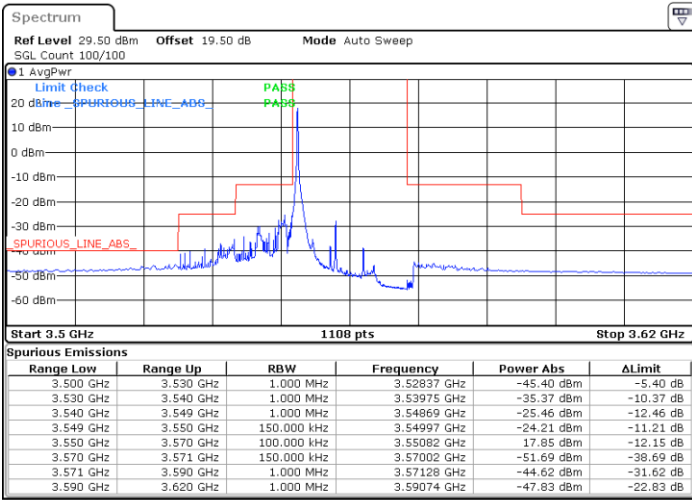

LTE Band 48 / 10MHz

16QAM

Highest Channel / 1RB0

Highest Channel / 1RBmax

Date: 19 DEC 2020 16:42:53

Date: 19 DEC 2020 16:52:16

Highest Channel / FullIRB

N/A

Date: 19 DEC 2020 16:34:02

LTE Band 48 / 15MHz

16QAM

Lowest Channel / 1RB0

Lowest Channel / 1RBmax

Date: 26.DEC.2020 21:49:12

Date: 27.DEC.2020 01:50:14

Lowest Channel / FullIRB

N/A

Date: 2.FEB.2021 11:10:56

LTE Band 48 / 15MHz

16QAM

Middle Channel / 1RB0

Middle Channel / 1RBmax

Date: 27.DEC.2020 01:10:35

Date: 27.DEC.2020 01:22:41

Middle Channel / FullIRB

N/A

Date: 27.DEC.2020 01:33:50

LTE Band 48 / 15MHz

16QAM

Highest Channel / 1RB0

Highest Channel / 1RBmax

Date: 27.DEC.2020 01:04:19