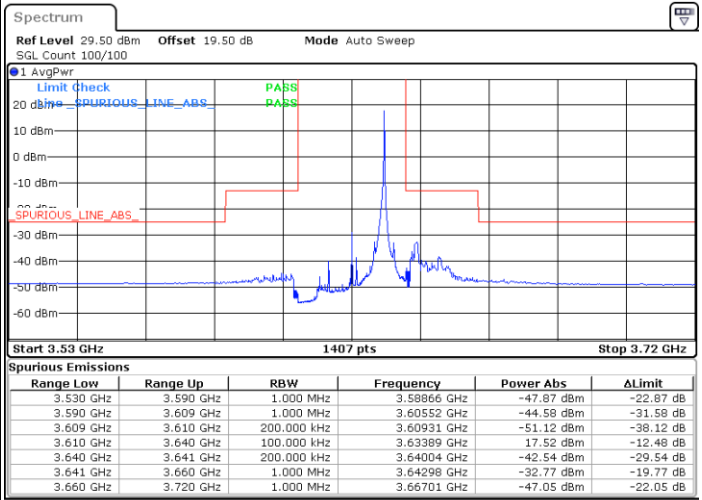

Date: 18.MAR.2021 23:10:59

LTE Band 48 / 20MHz

QPSK

Middle Channel / 1RB0

Middle Channel / 1RBmax

Date: 27.DEC.2020 03:41:07

Date: 27.DEC.2020 04:16:59

Middle Channel / FullIRB

N/A

Date: 27.DEC.2020 03:38:19

LTE Band 48 / 20MHz

QPSK

Highest Channel / 1RB0

Highest Channel / 1RBmax

Date: 27.DEC.2020 05:05:42

Date: 27.DEC.2020 05:08:56

Highest Channel / FullIRB

N/A

Date: 27.DEC.2020 04:23:47

LTE Band 48 / 5MHz

16QAM

Lowest Channel / 1RB0

Lowest Channel / 1RBmax

Date: 19 DEC 2020 13:05:43