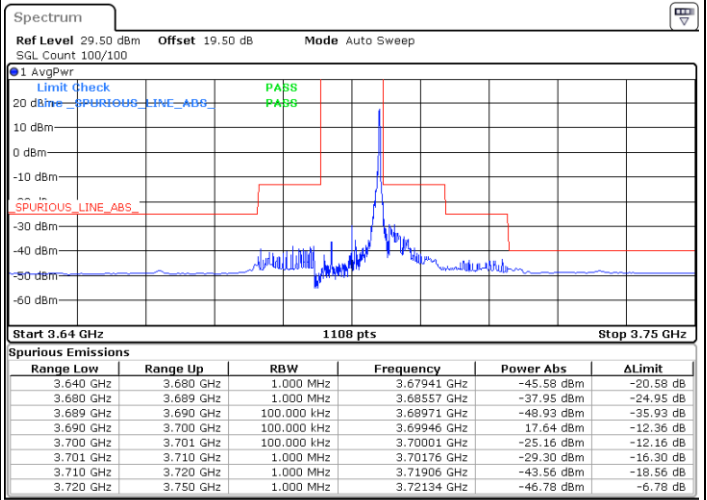

Lowest Channel / 1RB0

Lowest Channel / 1RBmax

Date: 19 DEC 2020 15:02:02

Date: 19 DEC 2020 15:09:35

Lowest Channel / FullIRB

N/A

Date: 27 DEC 2020 05:36:51

LTE Band 48 / 10MHz

16QAM

MiddleChannel / 1RB0

Middle Channel / 1RBmax

Date: 19 DEC 2020 16:05:24

Date: 19 DEC 2020 15:37:20

Middle Channel / FullIRB

N/A

Date: 19 DEC 2020 16:14:18

LTE Band 48 / 10MHz

16QAM

Highest Channel / 1RB0

Highest Channel / 1RBmax

Date: 19 DEC 2020 16:42:53

Date: 19 DEC 2020 16:52:16

Highest Channel / FullIRB

N/A

Date: 19 DEC 2020 16:34:02

LTE Band 48 / 15MHz

16QAM

Lowest Channel / 1RB0

Lowest Channel / 1RBmax

Date: 26.DEC.2020 21:49:12

Date: 27.DEC.2020 01:50:14

Lowest Channel / FullIRB