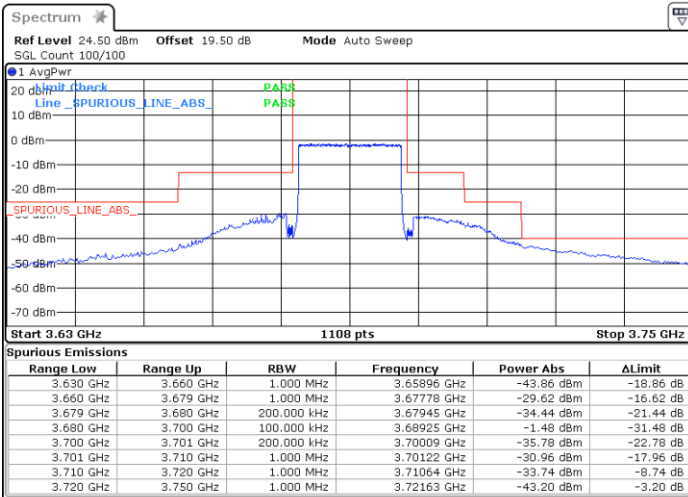

Highest Channel / FullIRB

N/A

Date: 27.DEC.2020 20:39:18