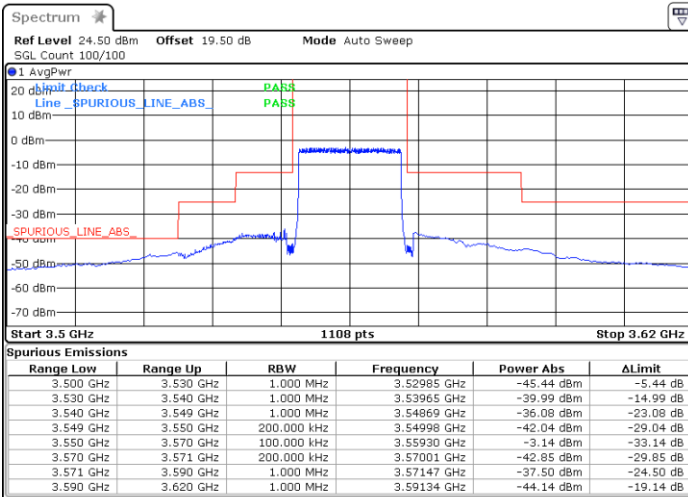

64QAM

Highest Channel / 1RB0

Highest Channel / 1RBmax

Date: 27.DEC.2020 01:05:49

Date: 27.DEC.2020 00:18:58

Highest Channel / FullIRB

N/A

Date: 26.DEC.2020 22:43:54

LTE Band 48 / 20MHz

64QAM

Lowest Channel / 1RB0

Lowest Channel / 1RBmax

Date: 27.DEC.2020 02:21:26

Date: 27.DEC.2020 02:51:35

Lowest Channel / FullIRB

N/A

Date: 18.MAR.2021 23:12:39

LTE Band 48 / 20MHz

64QAM

Middle Channel / 1RB0

Middle Channel / 1RBmax

Date: 27.DEC.2020 03:50:18

Date: 27.DEC.2020 03:54:28

Middle Channel / FullIRB

N/A

Date: 27.DEC.2020 03:38:19

LTE Band 48 / 20MHz

64QAM

Highest Channel / 1RB0

Highest Channel / 1RBmax

Date: 27.DEC.2020 04:58:09

Date: 27.DEC.2020 05:15:56