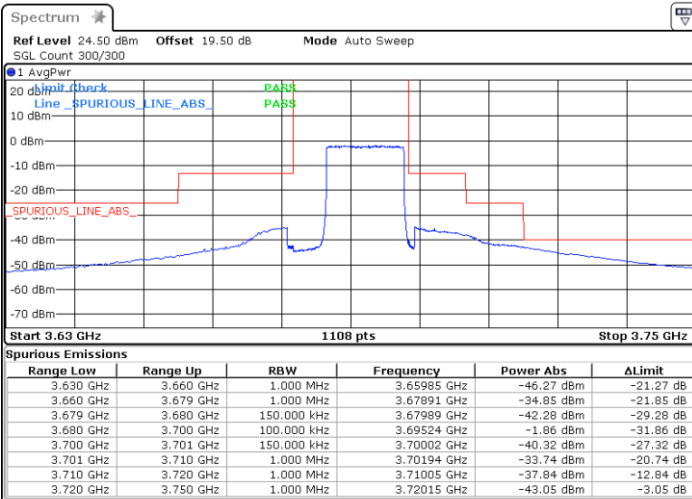

Middle Channel / FullIRB

N/A

Date: 27.DEC.2020 01:33:50

LTE Band 48 / 15MHz

16QAM

Highest Channel / 1RB0

Highest Channel / 1RBmax

Date: 27.DEC.2020 01:04:19

Date: 27.DEC.2020 00:21:30

Highest Channel / FullIRB

N/A

Date: 18.MAR.2021 23:28:47

LTE Band 48 / 20MHz

16QAM

Lowest Channel / 1RB0

Lowest Channel / 1RBmax