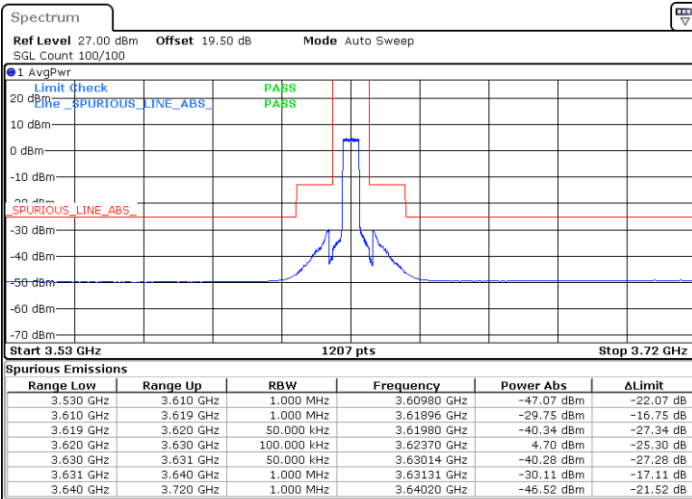

Highest Channel / FullIRB

N/A

Date: 27.DEC.2020 04:23:47

LTE Band 48 / 5MHz

16QAM

Lowest Channel / 1RB0

Lowest Channel / 1RBmax

Date: 19 DEC 2020 13:05:43

Date: 19 DEC 2020 13:14:13

Lowest Channel / FullIRB

N/A

Date: 19 DEC 2020 12:53:44

LTE Band 48 / 5MHz

16QAM

Middle Channel / 1RB0

Middle Channel / 1RBmax

Date: 19 DEC 2020 13:53:02

Date: 19 DEC 2020 13:24:31

Middle Channel / FullIRB

N/A

Date: 19 DEC 2020 14:03:27

LTE Band 48 / 5MHz

16QAM

Highest Channel / 1RB0