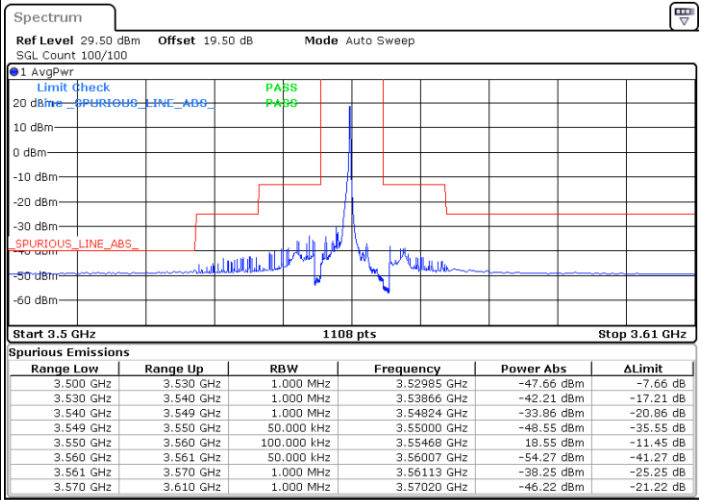

Middle Channel / 1RBmax

Date: 27.DEC.2020 03:45:34

Date: 27.DEC.2020 04:09:44

Middle Channel / FullIRB

N/A

Date: 27.DEC.2020 03:20:52

LTE Band 48 / 20MHz

16QAM

Highest Channel / 1RB0

Highest Channel / 1RBmax

Date: 27.DEC.2020 05:01:26

Date: 27.DEC.2020 05:12:39

Highest Channel / FullIRB

N/A

Date: 27.DEC.2020 20:34:29

LTE Band 48 / 5MHz

64QAM

Lowest Channel / 1RB0

Lowest Channel / 1RBmax

Date: 19 DEC 2020 12:58:35

Date: 19 DEC 2020 13:17:38

Lowest Channel / FullRB

N/A

Date: 19 DEC 2020 12:56:03