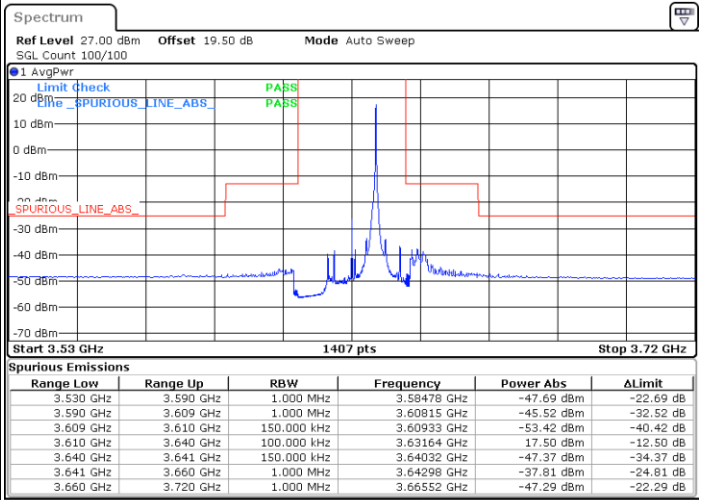

Date: 19 DEC 2020 16:40:12

Date: 19 DEC 2020 17:04:59

Highest Channel / FullIRB

N/A

Date: 19 DEC 2020 16:36:59

LTE Band 48 / 15MHz

64QAM

Lowest Channel / 1RB0

Lowest Channel / 1RBmax

Date: 26.DEC.2020 21:42:57

Date: 27.DEC.2020 01:51:36

Lowest Channel / FullIRB

N/A

Date: 2.FEB.2021 11:13:06

LTE Band 48 / 15MHz

64QAM

Middle Channel / 1RB0

Middle Channel / 1RBmax

Date: 27.DEC.2020 01:08:38

Date: 27.DEC.2020 01:25:47

Middle Channel / FullIRB

N/A

Date: 27.DEC.2020 01:28:30

LTE Band 48 / 15MHz

64QAM

Highest Channel / 1RB0

Highest Channel / 1RBmax

Date: 27.DEC.2020 01:05:49

Date: 27.DEC.2020 00:18:58

Highest Channel / FullIRB

N/A

Date: 26.DEC.2020 22:43:54