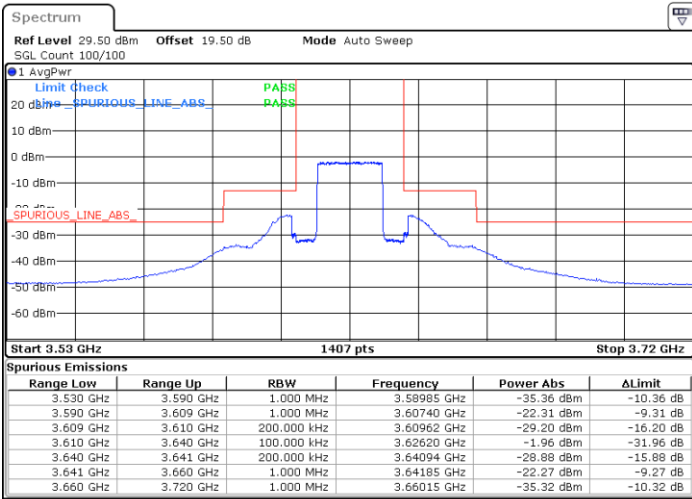

Date: 27.DEC.2020 02:30:23

Date: 27.DEC.2020 02:48:26

Lowest Channel / FullIRB

N/A

Date: 18.MAR.2021 23:10:59

LTE Band 48 / 20MHz

16QAM

Middle Channel / 1RB0

Middle Channel / 1RBmax

Date: 27.DEC.2020 03:45:34

Date: 27.DEC.2020 04:09:44

Middle Channel / FullIRB

N/A

Date: 27.DEC.2020 03:20:52

LTE Band 48 / 20MHz

16QAM

Highest Channel / 1RB0

Highest Channel / 1RBmax

Date: 27.DEC.2020 05:01:26

Date: 27.DEC.2020 05:12:39

Highest Channel / FullIRB

N/A

Date: 27.DEC.2020 20:34:29

LTE Band 48 / 5MHz