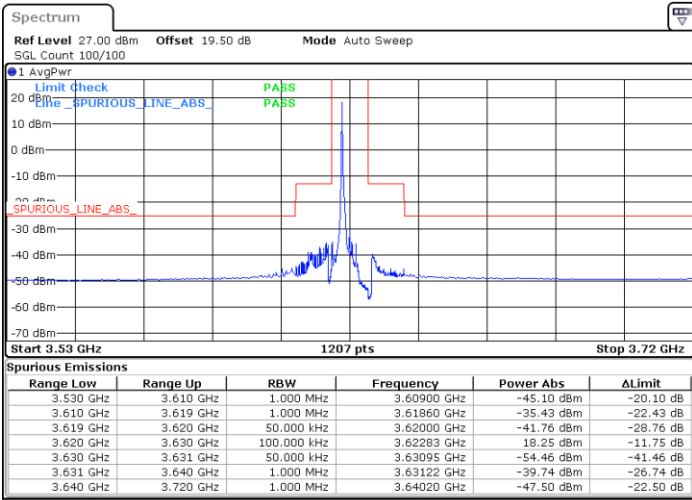

Highest Channel / 1RB0

Highest Channel / 1RBmax

Date: 27.DEC.2020 05:01:26

Date: 27.DEC.2020 05:12:39

Highest Channel / FullIRB

N/A

Date: 27.DEC.2020 20:34:29

LTE Band 48 / 5MHz

64QAM

Lowest Channel / 1RB0

Lowest Channel / 1RBmax

Date: 19 DEC 2020 12:58:35

Date: 19 DEC 2020 13:17:38

Lowest Channel / FullRB

N/A

Date: 19 DEC 2020 12:56:03

LTE Band 48 / 5MHz

64QAM

Middle Channel / 1RB0

Middle Channel / 1RBmax

Date: 19 DEC 2020 13:56:42

Date: 19 DEC 2020 13:21:08

Middle Channel / FullIRB

N/A

Date: 19 DEC 2020 14:00:08

LTE Band 48 / 5MHz

64QAM

Highest Channel / 1RB0

Highest Channel / 1RBmax

Date: 19 DEC 2020 14:17:16

Date: 19 DEC 2020 14:30:34

Highest Channel / FullIRB