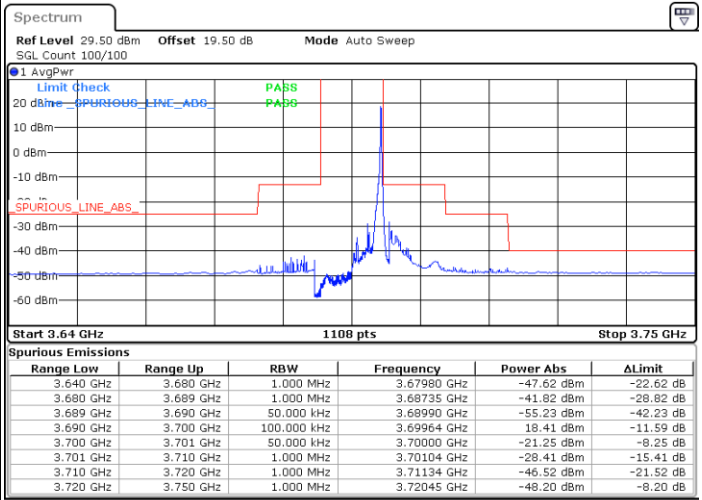

LTE Band 48 / 5MHz

64QAM

Middle Channel / 1RB0

Middle Channel / 1RBmax

Date: 19 DEC 2020 13:56:42

Date: 19 DEC 2020 13:21:08

Middle Channel / FullIRB

N/A

Date: 19 DEC 2020 14:00:08

LTE Band 48 / 5MHz

64QAM

Highest Channel / 1RB0

Highest Channel / 1RBmax

Date: 19 DEC 2020 14:17:16

Date: 19 DEC 2020 14:30:34

Highest Channel / FullIRB

N/A

Date: 19 DEC 2020 14:14:41

LTE Band 48 / 10MHz

64QAM

Lowest Channel / 1RB0

Lowest Channel / 1RBmax

Date: 19 DEC 2020 14:47:13

Date: 19 DEC 2020 15:12:47

Lowest Channel / FullIRB

N/A

Date: 27 DEC 2020 05:42:39

LTE Band 48 / 10MHz

64QAM

MiddleChannel / 1RB0

Middle Channel / 1RBmax

Date: 19 DEC 2020 16:08:01