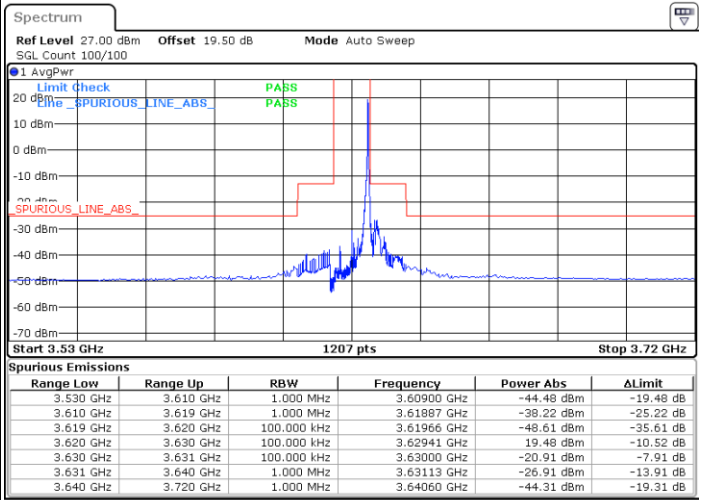

N/A

Date: 19 DEC 2020 14:14:41

LTE Band 48 / 10MHz

64QAM

Lowest Channel / 1RB0

Lowest Channel / 1RBmax

Date: 19 DEC 2020 14:47:13

Date: 19 DEC 2020 15:12:47

Lowest Channel / FullIRB

N/A

Date: 27 DEC 2020 05:42:39

LTE Band 48 / 10MHz

64QAM

MiddleChannel / 1RB0

Middle Channel / 1RBmax

Date: 19 DEC 2020 16:08:01

Date: 19 DEC 2020 15:34:05

Middle Channel / FullIRB

N/A

Date: 19 DEC 2020 16:11:18

LTE Band 48 / 10MHz

64QAM

Highest Channel / 1RB0

Highest Channel / 1RBmax

Date: 19 DEC 2020 16:40:12

Date: 19 DEC 2020 17:04:59

Highest Channel / FullIRB

N/A

Date: 19 DEC 2020 16:36:59

LTE Band 48 / 15MHz

64QAM

Lowest Channel / 1RB0