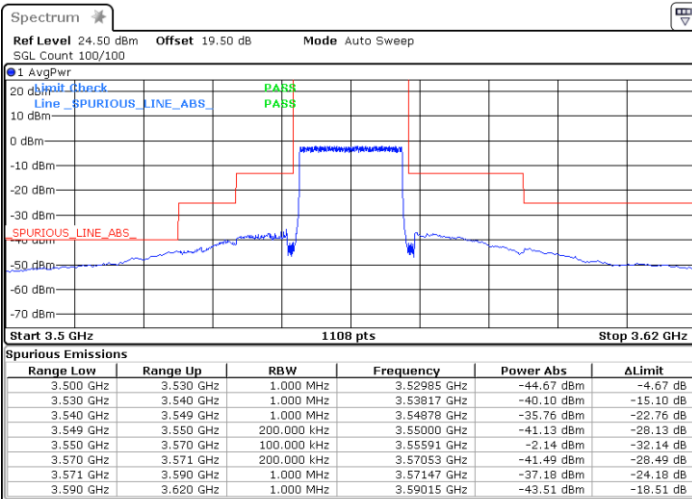

LTE Band 48 / 20MHz

QPSK

Lowest Channel / 1RB0

Lowest Channel / 1RBmax

Date: 27.DEC.2020 02:33:33

Date: 27.DEC.2020 02:37:27

Lowest Channel / FullRB

N/A

Date: 18.MAR.2021 23:10:59

LTE Band 48 / 20MHz

QPSK

Middle Channel / 1RB0

Middle Channel / 1RBmax

Date: 27.DEC.2020 03:41:07

Date: 27.DEC.2020 04:16:59

Middle Channel / FullIRB