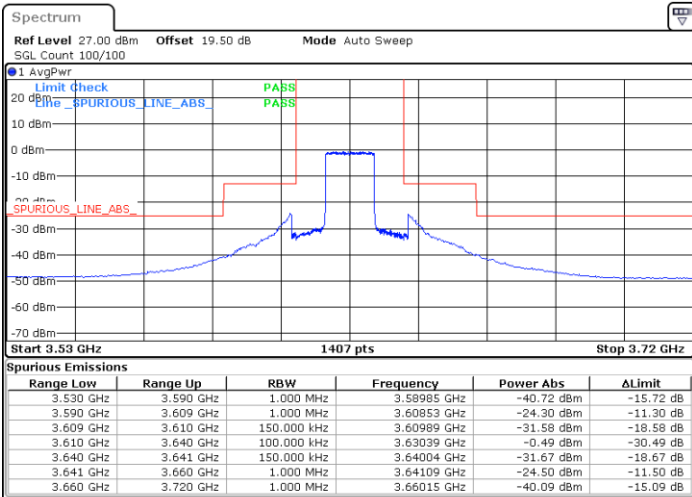

Lowest Channel / 1RBmax

Date: 26.DEC.2020 21:42:57

Date: 27.DEC.2020 01:51:36

Lowest Channel / FullIRB

N/A

Date: 2.FEB.2021 11:13:06

LTE Band 48 / 15MHz

64QAM

Middle Channel / 1RB0

Middle Channel / 1RBmax

Date: 27.DEC.2020 01:08:38

Date: 27.DEC.2020 01:25:47

Middle Channel / FullIRB

N/A

Date: 27.DEC.2020 01:28:30

LTE Band 48 / 15MHz

64QAM

Highest Channel / 1RB0

Highest Channel / 1RBmax

Date: 27.DEC.2020 01:05:49

Date: 27.DEC.2020 00:18:58

Highest Channel / FullIRB

N/A

Date: 26.DEC.2020 22:43:54

LTE Band 48 / 20MHz

64QAM

Lowest Channel / 1RB0

Lowest Channel / 1RBmax

Date: 27.DEC.2020 02:21:26

Date: 27.DEC.2020 02:51:35

Lowest Channel / FullIRB

N/A