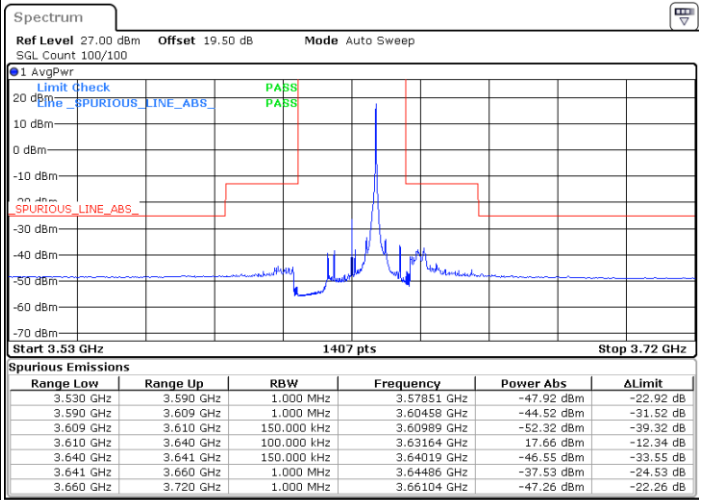

Date: 19 DEC 2020 16:34:02

LTE Band 48 / 15MHz

16QAM

Lowest Channel / 1RB0

Lowest Channel / 1RBmax

Date: 26.DEC.2020 21:49:12

Date: 27.DEC.2020 01:50:14

Lowest Channel / FullIRB

N/A

Date: 2.FEB.2021 11:10:56

LTE Band 48 / 15MHz

16QAM

Middle Channel / 1RB0

Middle Channel / 1RBmax

Date: 27.DEC.2020 01:10:35

Date: 27.DEC.2020 01:22:41

Middle Channel / FullIRB

N/A

Date: 27.DEC.2020 01:33:50

LTE Band 48 / 15MHz

16QAM

Highest Channel / 1RB0

Highest Channel / 1RBmax

Date: 27.DEC.2020 01:04:19

Date: 27.DEC.2020 00:21:30

Highest Channel / FullIRB

N/A

Date: 18.MAR.2021 23:28:47

LTE Band 48 / 20MHz

16QAM

Lowest Channel / 1RB0

Lowest Channel / 1RBmax