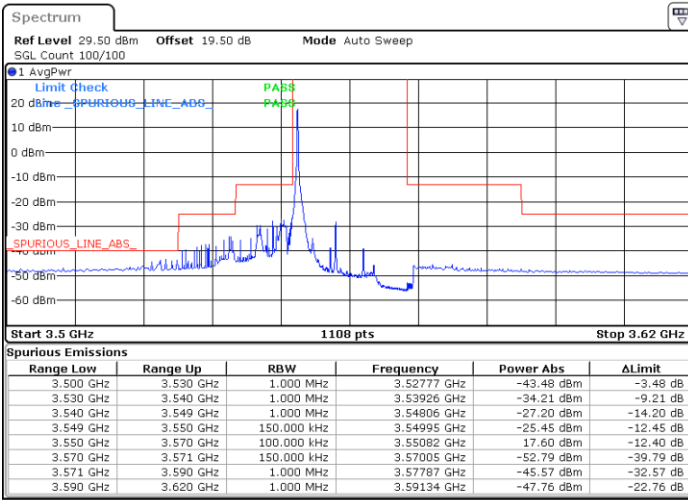

Date: 19 DEC 2020 15:34:05

Middle Channel / FullIRB

N/A

Date: 19 DEC 2020 16:11:18

LTE Band 48 / 10MHz

64QAM

Highest Channel / 1RB0

Highest Channel / 1RBmax

Date: 19 DEC 2020 16:40:12

Date: 19 DEC 2020 17:04:59

Highest Channel / FullIRB

N/A

Date: 19 DEC 2020 16:36:59

LTE Band 48 / 15MHz

64QAM

Lowest Channel / 1RB0

Lowest Channel / 1RBmax

Date: 26.DEC.2020 21:42:57

Date: 27.DEC.2020 01:51:36

Lowest Channel / FullIRB

N/A

Date: 2.FEB.2021 11:13:06

LTE Band 48 / 15MHz

64QAM

Middle Channel / 1RB0

Middle Channel / 1RBmax

Date: 27.DEC.2020 01:08:38

Date: 27.DEC.2020 01:25:47

Middle Channel / FullIRB

N/A

Date: 27.DEC.2020 01:28:30

LTE Band 48 / 15MHz