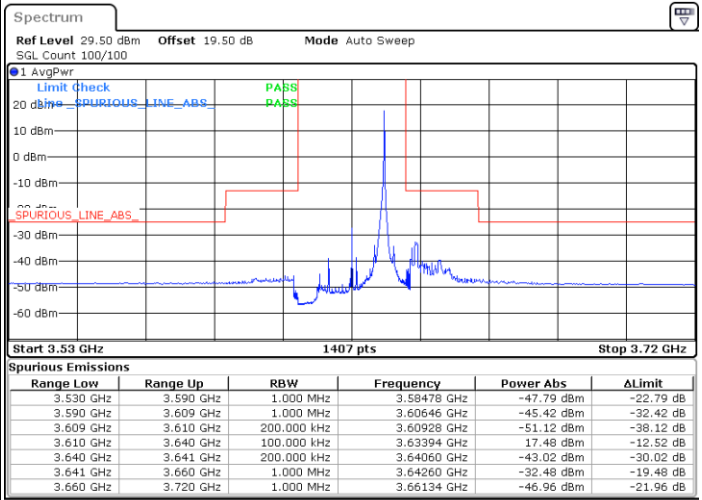

LTE Band 48 / 20MHz

64QAM

Lowest Channel / 1RB0

Lowest Channel / 1RBmax

Date: 27.DEC.2020 02:21:26

Date: 27.DEC.2020 02:51:35

Lowest Channel / FullIRB

N/A

Date: 18.MAR.2021 23:12:39

LTE Band 48 / 20MHz

64QAM

Middle Channel / 1RB0

Middle Channel / 1RBmax

Date: 27.DEC.2020 03:50:18

Date: 27.DEC.2020 03:54:28

Middle Channel / FullIRB

N/A

Date: 27.DEC.2020 03:38:19

LTE Band 48 / 20MHz

64QAM

Highest Channel / 1RB0

Highest Channel / 1RBmax

Date: 27.DEC.2020 04:58:09

Date: 27.DEC.2020 05:15:56