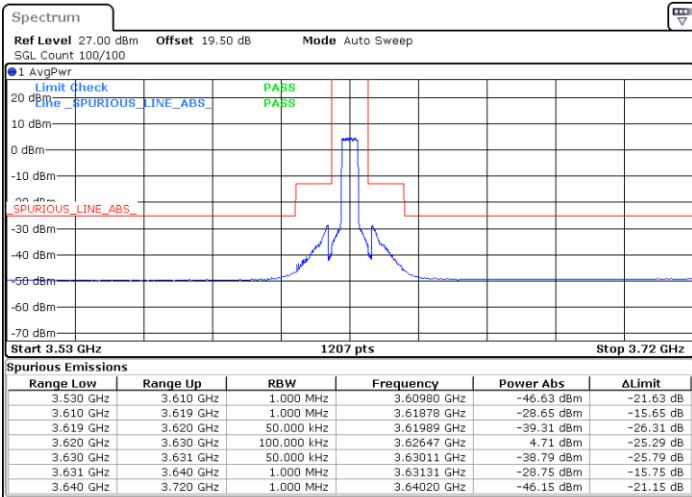

Highest Channel / 1RB0

Highest Channel / 1RBmax

Date: 27.DEC.2020 05:01:26

Date: 27.DEC.2020 05:12:39

Highest Channel / FullIRB

N/A

Date: 27.DEC.2020 20:34:29

LTE Band 48 / 5MHz

LTE Band 48 / 5MHz

64QAM

Middle Channel / 1RB0

Middle Channel / 1RBmax

Date: 19 DEC 2020 13:56:42

Date: 19 DEC 2020 13:21:08

Middle Channel / FullIRB

N/A

Date: 19 DEC 2020 14:00:08

LTE Band 48 / 5MHz

64QAM

Highest Channel / 1RB0

Highest Channel / 1RBmax

Date: 19 DEC 2020 14:17:16

Date: 19 DEC 2020 14:30:34

Highest Channel / FullIRB

N/A

Date: 19 DEC 2020 14:14:41

LTE Band 48 / 10MHz

64QAM

Lowest Channel / 1RB0

Lowest Channel / 1RBmax

Date: 19 DEC 2020 14:47:13

Date: 19 DEC 2020 15:12:47