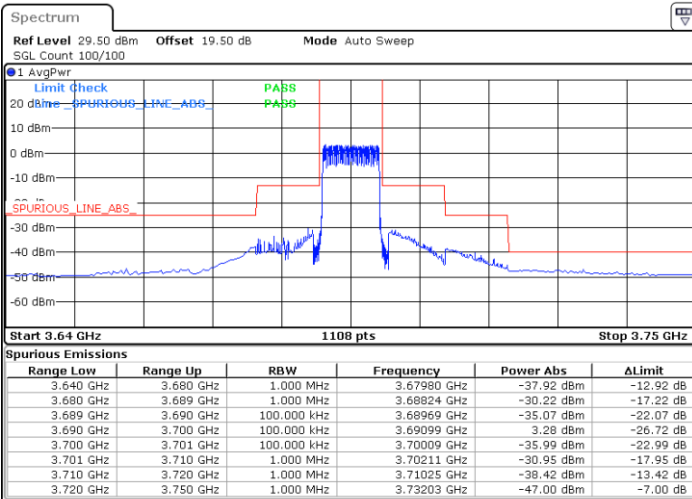

LTE Band 48 / 10MHz

16QAM

Highest Channel / 1RB0

Highest Channel / 1RBmax

Date: 19 DEC 2020 16:42:53

Date: 19 DEC 2020 16:52:16

Highest Channel / FullIRB

N/A

Date: 19 DEC 2020 16:34:02

LTE Band 48 / 15MHz

16QAM

Lowest Channel / 1RB0

Lowest Channel / 1RBmax

Date: 26.DEC.2020 21:49:12

Date: 27.DEC.2020 01:50:14

Lowest Channel / FullIRB