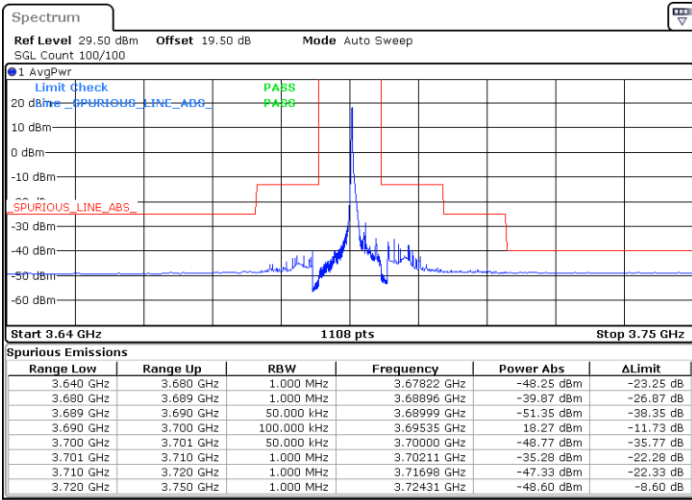

Date: 19 DEC 2020 13:53:02

Date: 19 DEC 2020 13:24:31

Middle Channel / FullIRB

N/A

Date: 19 DEC 2020 14:03:27

LTE Band 48 / 5MHz

16QAM

Highest Channel / 1RB0

Highest Channel / 1RBmax

Date: 19 DEC 2020 14:20:09

Date: 19 DEC 2020 14:27:52

Highest Channel / FullIRB

N/A

Date: 19 DEC 2020 14:11:46

LTE Band 48 / 10MHz

16QAM

Lowest Channel / 1RB0

Lowest Channel / 1RBmax

Date: 19 DEC 2020 15:02:02

Date: 19 DEC 2020 15:09:35

Lowest Channel / FullIRB

N/A

Date: 27 DEC 2020 05:36:51

LTE Band 48 / 10MHz