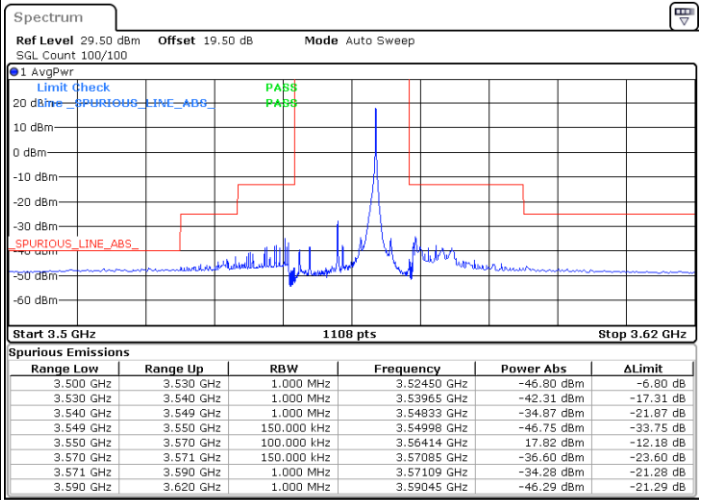

Date: 19 DEC 2020 15:34:05

Middle Channel / FullIRB

N/A

Date: 19 DEC 2020 16:11:18

LTE Band 48 / 10MHz

64QAM

Highest Channel / 1RB0

Highest Channel / 1RBmax

Date: 19 DEC 2020 16:40:12

Date: 19 DEC 2020 17:04:59

Highest Channel / FullIRB

N/A

Date: 19 DEC 2020 16:36:59

LTE Band 48 / 15MHz

64QAM

Lowest Channel / 1RB0

Lowest Channel / 1RBmax

Date: 26.DEC.2020 21:42:57

Date: 27.DEC.2020 01:51:36

Lowest Channel / FullIRB

N/A

Date: 2.FEB.2021 11:13:06

LTE Band 48 / 15MHz

64QAM

Middle Channel / 1RB0

Middle Channel / 1RBmax

Date: 27.DEC.2020 01:08:38

Date: 27.DEC.2020 01:25:47

Middle Channel / FullIRB

N/A

Date: 27.DEC.2020 01:28:30

LTE Band 48 / 15MHz