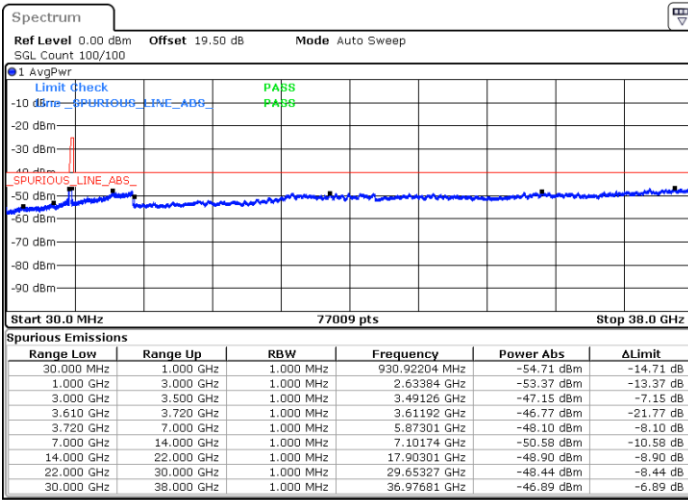

Date: 19.DEC.2020 15:38:15

Middle Channel / FullIRB

N/A

Date: 19.DEC.2020 16:22:40

LTE Band 48 / 10MHz

QPSK

Highest Channel / 1RB0

Highest Channel / 1RBmax

Date: 19 DEC 2020 16:46:45

Date: 27 DEC 2020 05:56:29

Highest Channel / FullIRB

N/A

Date: 19 DEC 2020 16:32:40

LTE Band 48 / 15MHz

QPSK

Lowest Channel / 1RB0

Lowest Channel / 1RBmax

Date: 26.DEC.2020 22:12:48

Date: 27.DEC.2020 00:40:10

Lowest Channel / FullIRB

N/A

Date: 27.DEC.2020 00:31:11

LTE Band 48 / 15MHz

QPSK

Middle Channel / 1RB0

Middle Channel / 1RBmax

Date: 26.DEC.2020 22:16:02

Date: 27.DEC.2020 00:41:54

Middle Channel / FullIRB

N/A

Date: 27.DEC.2020 00:50:01

LTE Band 48 / 15MHz