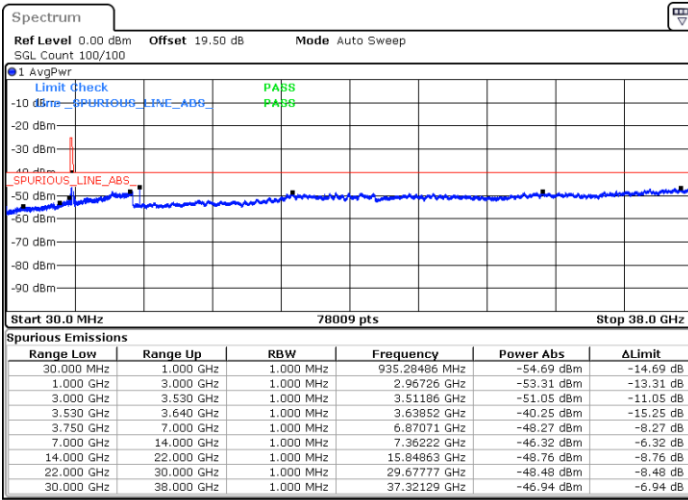

Date: 27.DEC.2020 02:03:21

LTE Band 48 / 20MHz

QPSK

Middle Channel / 1RB0

Middle Channel / 1RBmax

Date: 27.DEC.2020 03:42:28

Date: 27.DEC.2020 04:19:01

Middle Channel / FullIRB

N/A

Date: 15.JAN.2021 14:24:50

LTE Band 48 / 20MHz

QPSK

Highest Channel / 1RB0

Highest Channel / 1RBmax

Date: 27.DEC.2020 05:07:04

Date: 27.DEC.2020 05:10:15

Highest Channel / FullIRB

N/A

Date: 27.DEC.2020 04:24:54

LTE Band 48 / 5MHz

16QAM

Lowest Channel / 1RB0

Lowest Channel / 1RBmax

Date: 19 DEC 2020 13:06:48

Date: 19 DEC 2020 13:15:07

Lowest Channel / FullIRB

N/A

Date: 19 DEC 2020 12:54:40

LTE Band 48 / 5MHz

16QAM

Middle Channel / 1RB0

Middle Channel / 1RBmax