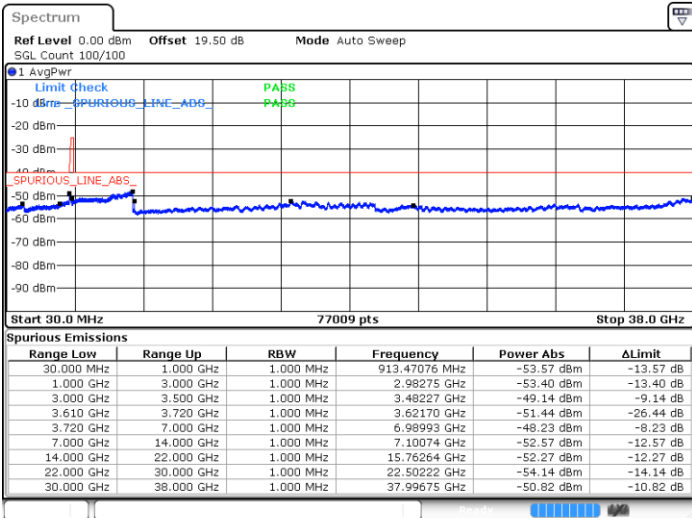

N/A

Date: 15.JAN.2021 14:24:50

LTE Band 48 / 20MHz

QPSK

Highest Channel / 1RB0

Highest Channel / 1RBmax

Date: 27.DEC.2020 05:07:04

Date: 27.DEC.2020 05:10:15

Highest Channel / FullIRB

N/A

Date: 27.DEC.2020 04:24:54

LTE Band 48 / 5MHz

16QAM

Lowest Channel / 1RB0

Lowest Channel / 1RBmax

Date: 19 DEC 2020 13:06:48

Date: 19 DEC 2020 13:15:07

Lowest Channel / FullIRB

N/A

Date: 19 DEC 2020 12:54:40

LTE Band 48 / 5MHz

16QAM

Middle Channel / 1RB0

Middle Channel / 1RBmax

Date: 19 DEC 2020 13:54:10

Date: 19 DEC 2020 13:25:35

Middle Channel / FullIRB

N/A

Date: 19 DEC 2020 14:04:43

LTE Band 48 / 5MHz

16QAM

Highest Channel / 1RB0