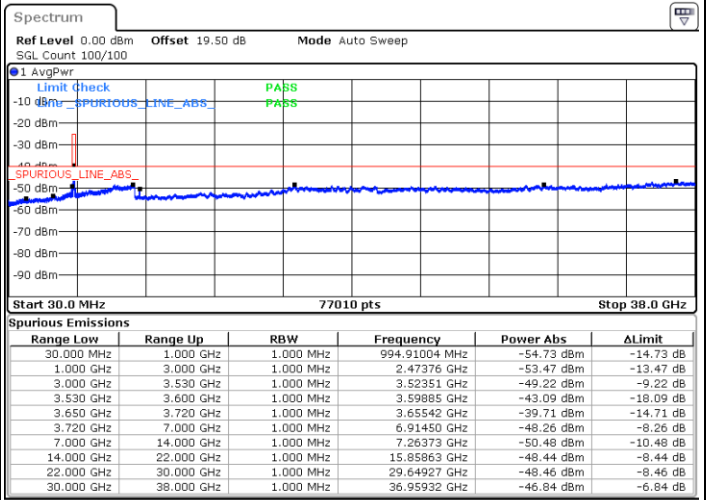

Date: 19 DEC 2020 16:46:45

Date: 27 DEC 2020 05:56:29

Highest Channel / FullIRB

N/A

Date: 19 DEC 2020 16:32:40

LTE Band 48 / 15MHz

QPSK

Lowest Channel / 1RB0

Lowest Channel / 1RBmax

Date: 26.DEC.2020 22:12:48

Date: 27.DEC.2020 00:40:10

Lowest Channel / FullIRB

N/A

Date: 27.DEC.2020 00:31:11

LTE Band 48 / 15MHz

QPSK

Middle Channel / 1RB0

Middle Channel / 1RBmax

Date: 26.DEC.2020 22:16:02

Date: 27.DEC.2020 00:41:54

Middle Channel / FullIRB

N/A

Date: 27.DEC.2020 00:50:01

LTE Band 48 / 15MHz

QPSK

Highest Channel / 1RB0

Highest Channel / 1RBmax

Date: 27.DEC.2020 00:06:38

Date: 27.DEC.2020 01:00:52

Highest Channel / FullIRB

N/A

Date: 27.DEC.2020 00:52:24