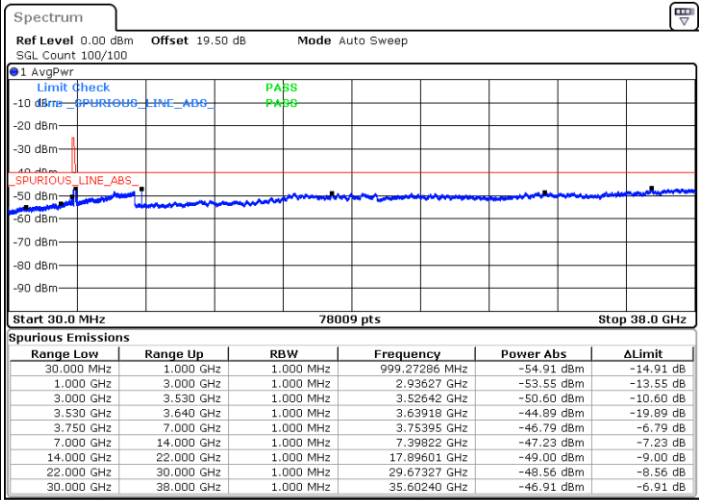

Date: 27.DEC.2020 02:03:21

LTE Band 48 / 20MHz

QPSK

Middle Channel / 1RB0

Middle Channel / 1RBmax

Date: 27.DEC.2020 03:42:28

Date: 27.DEC.2020 04:19:01

Middle Channel / FullIRB

N/A

Date: 15.JAN.2021 14:24:50

LTE Band 48 / 20MHz

QPSK

Highest Channel / 1RB0

Highest Channel / 1RBmax

Date: 27.DEC.2020 05:07:04

Date: 27.DEC.2020 05:10:15

Highest Channel / FullIRB

N/A

Date: 27.DEC.2020 04:24:54

LTE Band 48 / 5MHz

16QAM

Lowest Channel / 1RB0

Lowest Channel / 1RBmax

Date: 19 DEC 2020 13:06:48