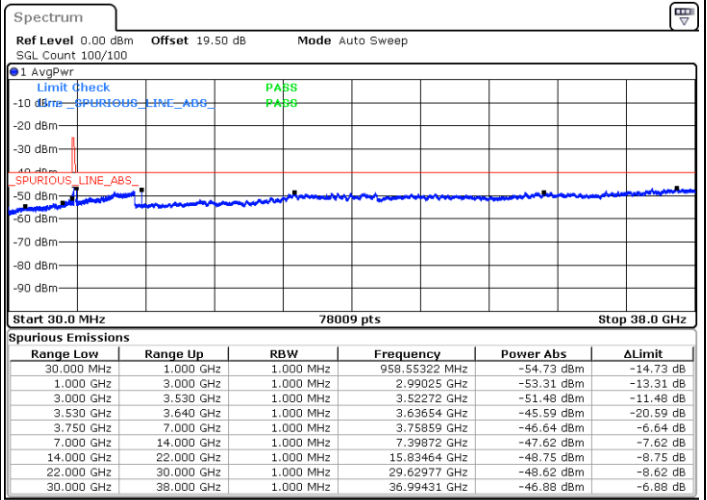

Lowest Channel / FullIRB

N/A

Date: 19 DEC 2020 14:37:16

LTE Band 48 / 10MHz

QPSK

MiddleChannel / 1RB0

Middle Channel / 1RBmax

Date: 27.DEC.2020 05:52:32

Date: 19.DEC.2020 15:38:15

Middle Channel / FullIRB

N/A

Date: 19.DEC.2020 16:22:40

LTE Band 48 / 10MHz

QPSK

Highest Channel / 1RB0

Highest Channel / 1RBmax

Date: 19 DEC 2020 16:46:45

Date: 27 DEC 2020 05:56:29

Highest Channel / FullIRB

N/A

Date: 19 DEC 2020 16:32:40

LTE Band 48 / 15MHz

QPSK

Lowest Channel / 1RB0

Lowest Channel / 1RBmax

Date: 26.DEC.2020 22:12:48

Date: 27.DEC.2020 00:40:10

Lowest Channel / FullIRB

N/A

Date: 27.DEC.2020 00:31:11

LTE Band 48 / 15MHz

QPSK