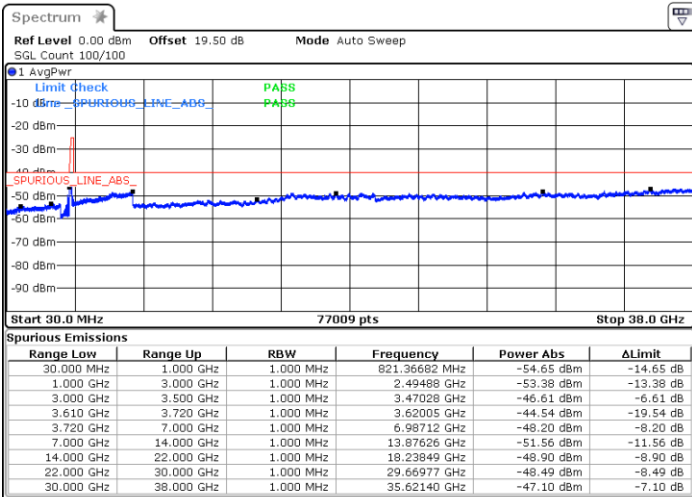

LTE Band 48 / 10MHz

16QAM

Highest Channel / 1RB0

Highest Channel / 1RBmax

Date: 19 DEC 2020 16:43:50

Date: 19 DEC 2020 16:53:26

Highest Channel / FullIRB

N/A

Date: 19 DEC 2020 16:35:03

LTE Band 48 / 15MHz

16QAM

Lowest Channel / 1RB0

Lowest Channel / 1RBmax

Date: 26.DEC.2020 22:10:52

Date: 27.DEC.2020 00:38:47

Lowest Channel / FullIRB

N/A

Date: 27.DEC.2020 00:33:48

LTE Band 48 / 15MHz

16QAM

Middle Channel / 1RB0

Middle Channel / 1RBmax

Date: 26. DEC. 2020 22:25:39

Date: 27. DEC. 2020 00:43:52

Middle Channel / FullIRB

N/A

Date: 27. DEC. 2020 00:48:37

LTE Band 48 / 15MHz

16QAM

Highest Channel / 1RB0

Highest Channel / 1RBmax

Date: 27.DEC.2020 00:11:39