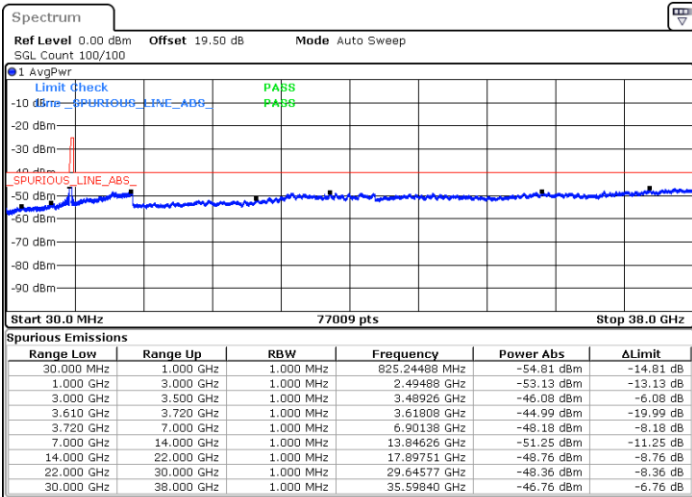

Highest Channel / 1RBmax

Date: 19 DEC 2020 14:21:04

Date: 19 DEC 2020 14:28:48

Highest Channel / FullIRB

N/A

Date: 19 DEC 2020 14:13:14

LTE Band 48 / 10MHz

16QAM

Lowest Channel / 1RB0

Lowest Channel / 1RBmax

Date: 27.DEC.2020 05:45:40

Date: 27.DEC.2020 05:47:19

Lowest Channel / FullIRB

N/A

Date: 27.DEC.2020 05:49:00

LTE Band 48 / 10MHz

LTE Band 48 / 10MHz

16QAM

Highest Channel / 1RB0

Highest Channel / 1RBmax

Date: 19 DEC 2020 16:43:50

Date: 19 DEC 2020 16:53:26

Highest Channel / FullIRB

N/A