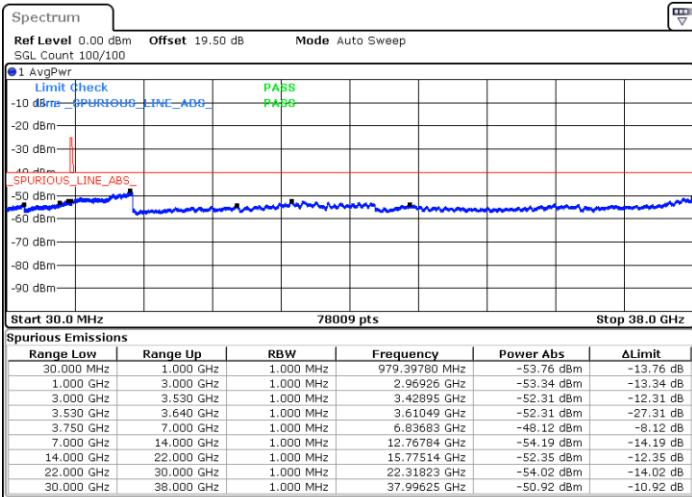

Date: 19 DEC 2020 14:07:20

LTE Band 48 / 5MHz

QPSK

Highest Channel / 1RB0

Highest Channel / 1RBmax

Date: 19 DEC 2020 14:23:32

Date: 19 DEC 2020 14:31:31

Highest Channel / FullIRB

N/A

Date: 19 DEC 2020 14:10:10

LTE Band 48 / 10MHz

QPSK

Lowest Channel / 1RB0

Lowest Channel / 1RBmax

Date: 19 DEC 2020 15:05:34

Date: 19 DEC 2020 15:08:16

Lowest Channel / FullIRB

N/A

Date: 19 DEC 2020 14:37:16

LTE Band 48 / 10MHz

QPSK

MiddleChannel / 1RB0

Middle Channel / 1RBmax

Date: 27.DEC.2020 05:52:32