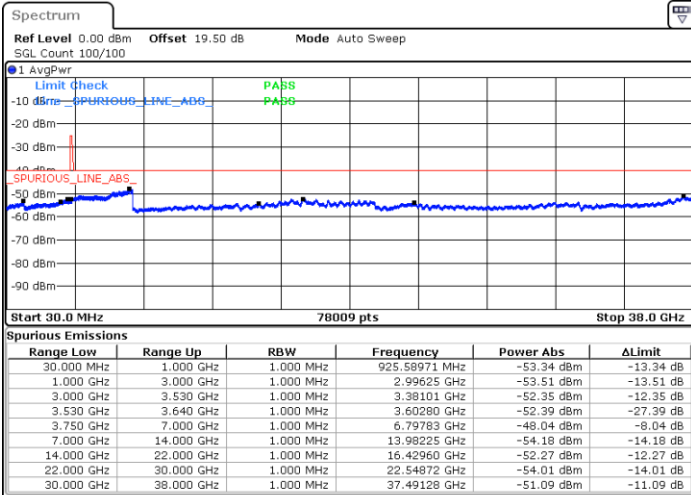

Date: 19 DEC 2020 13:54:10

Date: 19 DEC 2020 13:25:35

Middle Channel / FullIRB

N/A

Date: 19 DEC 2020 14:04:43

LTE Band 48 / 5MHz

16QAM

Highest Channel / 1RB0

Highest Channel / 1RBmax

Date: 19 DEC 2020 14:21:04

Date: 19 DEC 2020 14:28:48

Highest Channel / FullIRB

N/A

Date: 19 DEC 2020 14:13:14

LTE Band 48 / 10MHz

16QAM

Lowest Channel / 1RB0

Lowest Channel / 1RBmax

Date: 27.DEC.2020 05:45:40

Date: 27.DEC.2020 05:47:19

Lowest Channel / FullIRB

N/A

Date: 27.DEC.2020 05:49:00

LTE Band 48 / 10MHz