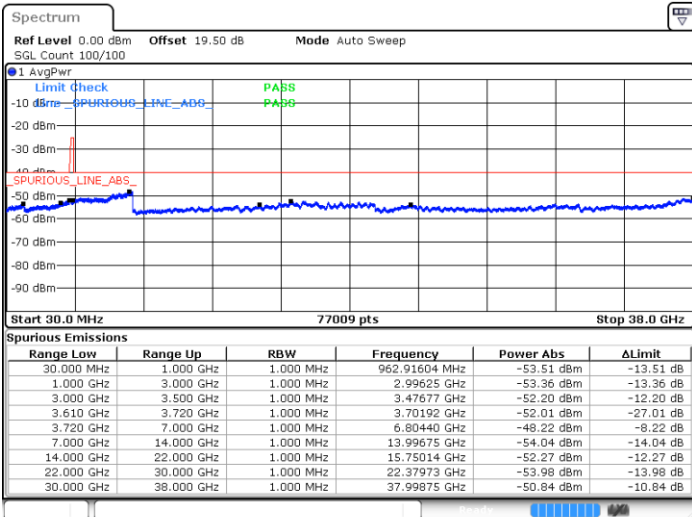

N/A

Date: 15.JAN.2021 14:24:50

LTE Band 48 / 20MHz

QPSK

Highest Channel / 1RB0

Highest Channel / 1RBmax

Date: 27.DEC.2020 05:07:04

Date: 27.DEC.2020 05:10:15

Highest Channel / FullIRB

N/A

Date: 27.DEC.2020 04:24:54

LTE Band 48 / 5MHz

16QAM

Lowest Channel / 1RB0

Lowest Channel / 1RBmax

Date: 19 DEC 2020 13:06:48

Date: 19 DEC 2020 13:15:07

Lowest Channel / FullIRB

N/A

Date: 19 DEC 2020 12:54:40

LTE Band 48 / 5MHz

16QAM

Middle Channel / 1RB0

Middle Channel / 1RBmax

Date: 19 DEC 2020 13:54:10

Date: 19 DEC 2020 13:25:35

Middle Channel / FullIRB

N/A

Date: 19 DEC 2020 14:04:43

LTE Band 48 / 5MHz

16QAM

Highest Channel / 1RB0