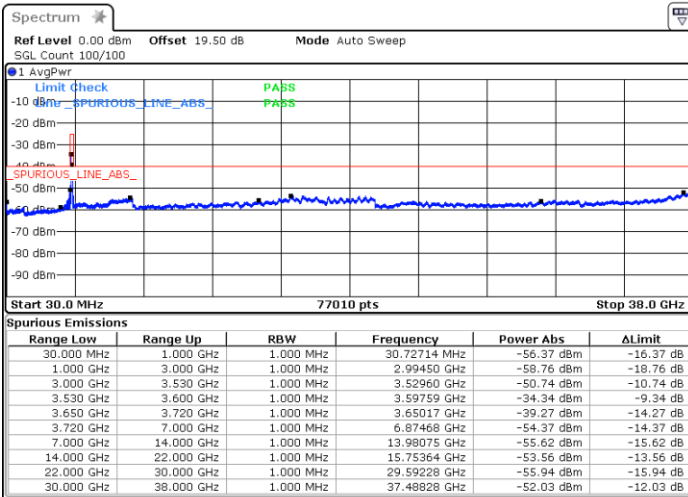

Date: 27.DEC.2020 00:58:54

Highest Channel / FullIRB

N/A

Date: 27.DEC.2020 00:53:55

LTE Band 48 / 20MHz

16QAM

Lowest Channel / 1RB0

Lowest Channel / 1RBmax

Date: 27.DEC.2020 02:31:27

Date: 27.DEC.2020 02:49:55

Lowest Channel / FullIRB

N/A

Date: 27.DEC.2020 02:08:54

LTE Band 48 / 20MHz

16QAM

Middle Channel / 1RB0

Middle Channel / 1RBmax

Date: 27.DEC.2020 03:46:41

Date: 27.DEC.2020 04:11:17

Middle Channel / FullIRB

N/A

Date: 18.MAR.2021 23:20:29

LTE Band 48 / 20MHz

16QAM

Highest Channel / 1RB0

Highest Channel / 1RBmax

Date: 27.DEC.2020 05:03:39

Date: 27.DEC.2020 05:13:44

Highest Channel / FullIRB

N/A

Date: 27.DEC.2020 04:43:07

LTE Band 48 / 5MHz