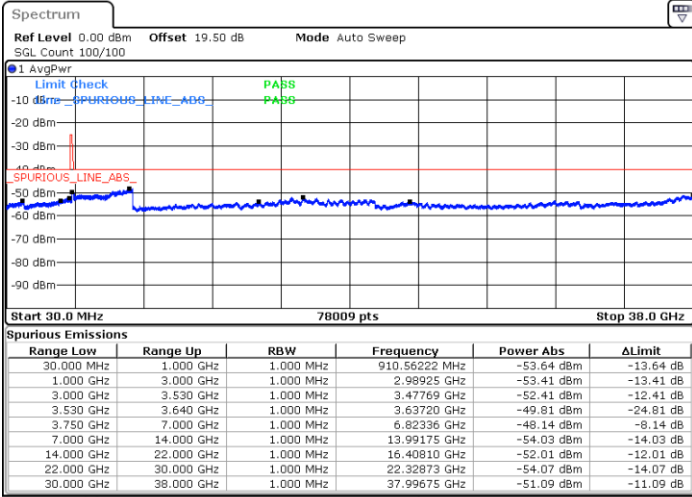

Date: 19 DEC 2020 14:07:20

LTE Band 48 / 5MHz

QPSK

Highest Channel / 1RB0

Highest Channel / 1RBmax

Date: 19 DEC 2020 14:23:32

Date: 19 DEC 2020 14:31:31

Highest Channel / FullIRB

N/A

Date: 19 DEC 2020 14:10:10

LTE Band 48 / 10MHz

QPSK

Lowest Channel / 1RB0

Lowest Channel / 1RBmax

Date: 19 DEC 2020 15:05:34

Date: 19 DEC 2020 15:08:16

Lowest Channel / FullIRB

N/A

Date: 19 DEC 2020 14:37:16

LTE Band 48 / 10MHz

QPSK

MiddleChannel / 1RB0

Middle Channel / 1RBmax

Date: 27.DEC.2020 05:52:32