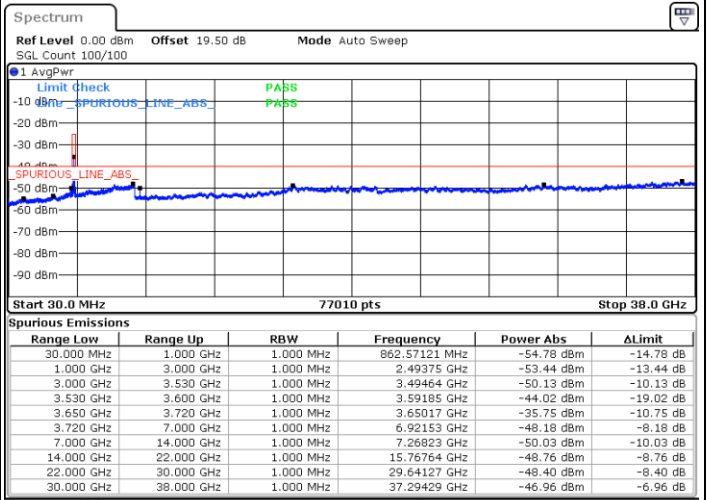

LTE Band 48 / 20MHz

QPSK

Lowest Channel / 1RB0

Lowest Channel / 1RBmax

Date: 27.DEC.2020 02:34:41

Date: 27.DEC.2020 02:38:37

Lowest Channel / FullIRB

N/A

Date: 27.DEC.2020 02:03:21

LTE Band 48 / 20MHz

QPSK

Middle Channel / 1RB0

Middle Channel / 1RBmax

Date: 27.DEC.2020 03:42:28

Date: 27.DEC.2020 04:19:01

Middle Channel / FullIRB

N/A

Date: 15.JAN.2021 14:24:50

LTE Band 48 / 20MHz

QPSK

Highest Channel / 1RB0

Highest Channel / 1RBmax

Date: 27.DEC.2020 05:07:04

Date: 27.DEC.2020 05:10:15

Highest Channel / FullIRB

N/A

Date: 27.DEC.2020 04:24:54

LTE Band 48 / 5MHz

16QAM

Lowest Channel / 1RB0

Lowest Channel / 1RBmax

Date: 19 DEC 2020 13:06:48