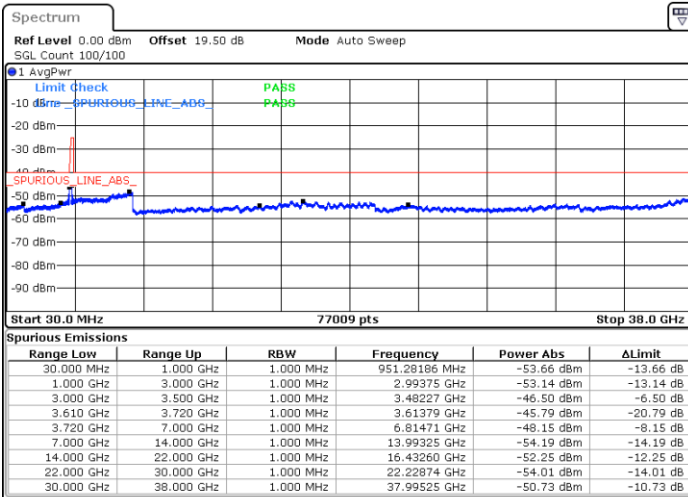

Date: 19 DEC 2020 14:07:20

LTE Band 48 / 5MHz

QPSK

Highest Channel / 1RB0

Highest Channel / 1RBmax

Date: 19 DEC 2020 14:23:32

Date: 19 DEC 2020 14:31:31

Highest Channel / FullIRB

N/A

Date: 19 DEC 2020 14:10:10

LTE Band 48 / 10MHz

QPSK

Lowest Channel / 1RB0

Lowest Channel / 1RBmax

Date: 19 DEC 2020 15:05:34

Date: 19 DEC 2020 15:08:16

Lowest Channel / FullIRB

N/A

Date: 19 DEC 2020 14:37:16

LTE Band 48 / 10MHz

QPSK

MiddleChannel / 1RB0

Middle Channel / 1RBmax

Date: 27.DEC.2020 05:52:32

Date: 19.DEC.2020 15:38:15

Middle Channel / FullIRB

N/A

Date: 19.DEC.2020 16:22:40

LTE Band 48 / 10MHz

QPSK

Highest Channel / 1RB0

Highest Channel / 1RBmax