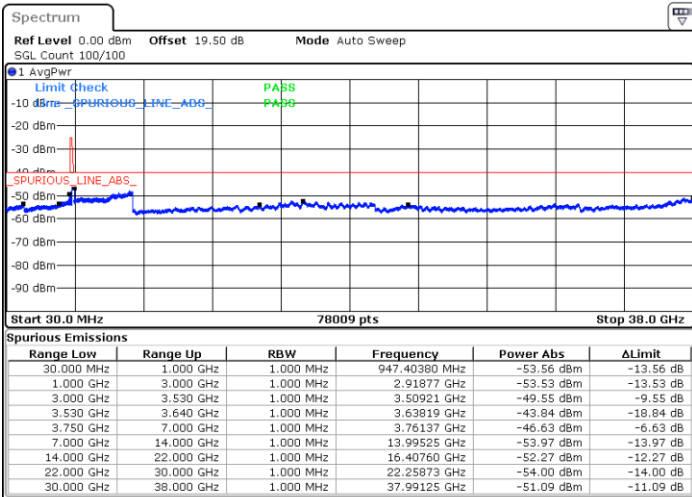

Lowest Channel / FullIRB

N/A

Date: 19 DEC 2020 14:37:16

LTE Band 48 / 10MHz

QPSK

MiddleChannel / 1RB0

Middle Channel / 1RBmax

Date: 27.DEC.2020 05:52:32

Date: 19.DEC.2020 15:38:15

Middle Channel / FullIRB

N/A

Date: 19.DEC.2020 16:22:40

LTE Band 48 / 10MHz

QPSK

Highest Channel / 1RB0

Highest Channel / 1RBmax

Date: 19 DEC 2020 16:46:45

Date: 27 DEC 2020 05:56:29

Highest Channel / FullIRB

N/A

Date: 19 DEC 2020 16:32:40

LTE Band 48 / 15MHz

QPSK

Lowest Channel / 1RB0

Lowest Channel / 1RBmax

Date: 26.DEC.2020 22:12:48

Date: 27.DEC.2020 00:40:10

Lowest Channel / FullIRB

N/A

Date: 27.DEC.2020 00:31:11

LTE Band 48 / 15MHz

QPSK