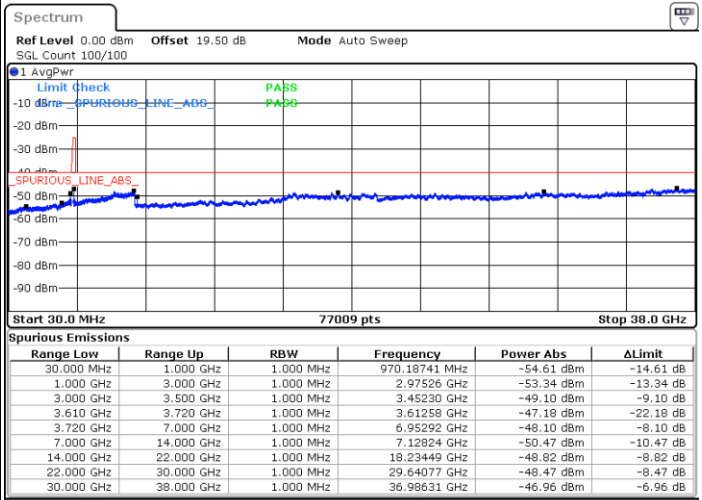

Date: 19.DEC.2020 15:38:15

Middle Channel / FullIRB

N/A

Date: 19.DEC.2020 16:22:40

LTE Band 48 / 10MHz

QPSK

Highest Channel / 1RB0

Highest Channel / 1RBmax

Date: 19 DEC 2020 16:46:45

Date: 27 DEC 2020 05:56:29

Highest Channel / FullIRB

N/A

Date: 19 DEC 2020 16:32:40

LTE Band 48 / 15MHz

QPSK

Lowest Channel / 1RB0

Lowest Channel / 1RBmax

Date: 26.DEC.2020 22:12:48

Date: 27.DEC.2020 00:40:10

Lowest Channel / FullIRB

N/A

Date: 27.DEC.2020 00:31:11

LTE Band 48 / 15MHz

QPSK