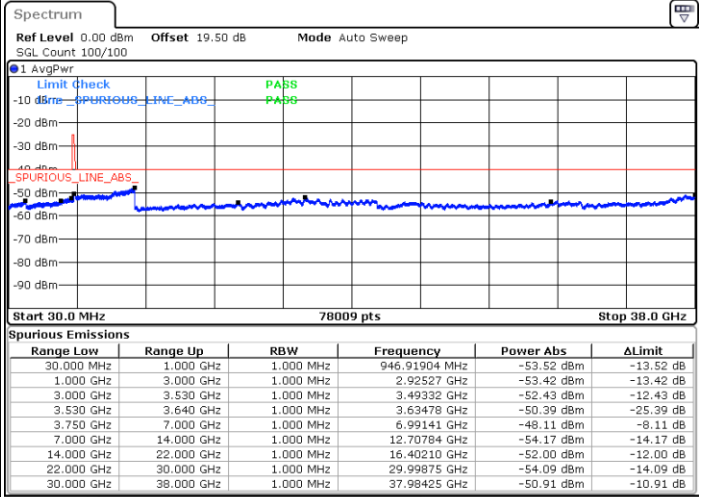

Date: 19 DEC 2020 13:15:07

Lowest Channel / FullIRB

N/A

Date: 19 DEC 2020 12:54:40

LTE Band 48 / 5MHz

16QAM

Middle Channel / 1RB0

Middle Channel / 1RBmax

Date: 19 DEC 2020 13:54:10

Date: 19 DEC 2020 13:25:35

Middle Channel / FullIRB

N/A

Date: 19 DEC 2020 14:04:43

LTE Band 48 / 5MHz

16QAM

Highest Channel / 1RB0

Highest Channel / 1RBmax

Date: 19 DEC 2020 14:21:04

Date: 19 DEC 2020 14:28:48

Highest Channel / FullIRB

N/A

Date: 19 DEC 2020 14:13:14

LTE Band 48 / 10MHz

16QAM

Lowest Channel / 1RB0

Lowest Channel / 1RBmax

Date: 27.DEC.2020 05:45:40

Date: 27.DEC.2020 05:47:19

Lowest Channel / FullIRB

N/A

Date: 27.DEC.2020 05:49:00

LTE Band 48 / 10MHz