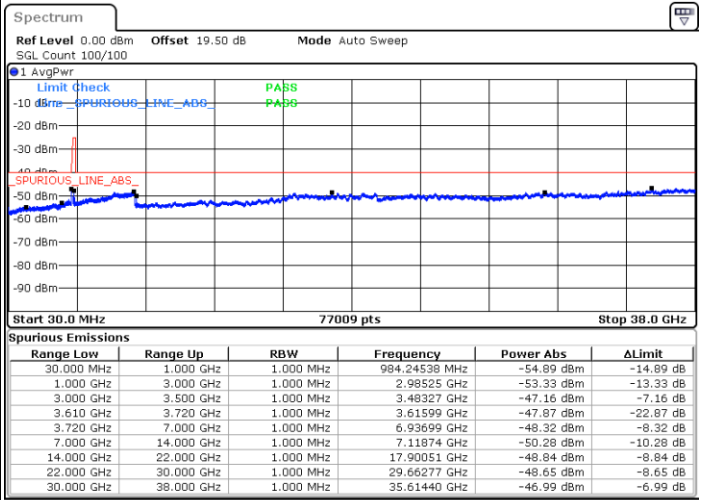

Date: 19 DEC 2020 13:54:10

Date: 19 DEC 2020 13:25:35

Middle Channel / FullIRB

N/A

Date: 19 DEC 2020 14:04:43

LTE Band 48 / 5MHz

16QAM

Highest Channel / 1RB0

Highest Channel / 1RBmax

Date: 19 DEC 2020 14:21:04

Date: 19 DEC 2020 14:28:48

Highest Channel / FullIRB

N/A

Date: 19 DEC 2020 14:13:14

LTE Band 48 / 10MHz

16QAM

Lowest Channel / 1RB0

Lowest Channel / 1RBmax

Date: 27.DEC.2020 05:45:40

Date: 27.DEC.2020 05:47:19

Lowest Channel / FullIRB

N/A

Date: 27.DEC.2020 05:49:00

LTE Band 48 / 10MHz