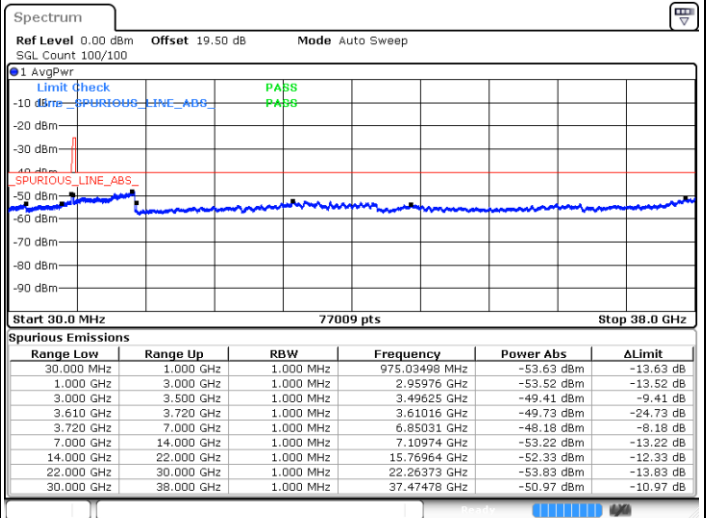

N/A

Date: 15.JAN.2021 14:24:50

LTE Band 48 / 20MHz

QPSK

Highest Channel / 1RB0

Highest Channel / 1RBmax

Date: 27.DEC.2020 05:07:04

Date: 27.DEC.2020 05:10:15

Highest Channel / FullIRB

N/A

Date: 27.DEC.2020 04:24:54

LTE Band 48 / 5MHz

16QAM

Lowest Channel / 1RB0

Lowest Channel / 1RBmax

Date: 19 DEC 2020 13:06:48

Date: 19 DEC 2020 13:15:07

Lowest Channel / FullIRB

N/A

Date: 19 DEC 2020 12:54:40

LTE Band 48 / 5MHz

16QAM

Middle Channel / 1RB0

Middle Channel / 1RBmax

Date: 19 DEC 2020 13:54:10

Date: 19 DEC 2020 13:25:35

Middle Channel / FullIRB

N/A

Date: 19 DEC 2020 14:04:43

LTE Band 48 / 5MHz

16QAM

Highest Channel / 1RB0