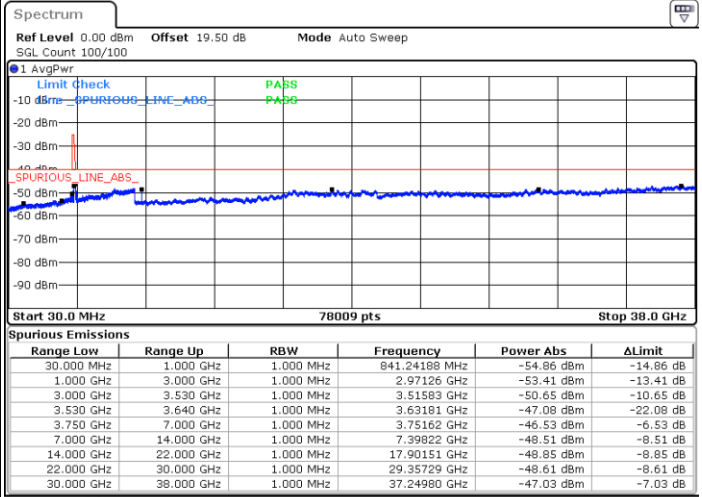

Middle Channel / FullIRB

N/A

Date: 27. DEC. 2020 00:48:37

LTE Band 48 / 15MHz

16QAM

Highest Channel / 1RB0

Highest Channel / 1RBmax

Date: 27.DEC.2020 00:11:39

Date: 27.DEC.2020 00:58:54

Highest Channel / FullIRB

N/A

Date: 27.DEC.2020 00:53:55

LTE Band 48 / 20MHz

16QAM

Lowest Channel / 1RB0

Lowest Channel / 1RBmax

Date: 27.DEC.2020 02:31:27

Date: 27.DEC.2020 02:49:55

Lowest Channel / FullIRB

N/A

Date: 27.DEC.2020 02:08:54

LTE Band 48 / 20MHz

16QAM

Middle Channel / 1RB0