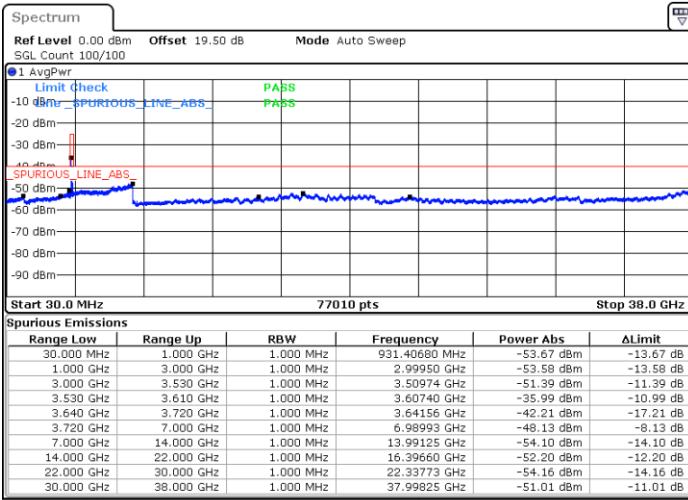

Highest Channel / FullIRB

N/A

Date: 27.DEC.2020 04:24:54

LTE Band 48 / 5MHz

16QAM

Lowest Channel / 1RB0

Lowest Channel / 1RBmax

Date: 19 DEC 2020 13:06:48

Date: 19 DEC 2020 13:15:07

Lowest Channel / FullIRB

N/A

Date: 19 DEC 2020 12:54:40

LTE Band 48 / 5MHz

16QAM

Middle Channel / 1RB0

Middle Channel / 1RBmax

Date: 19 DEC 2020 13:54:10

Date: 19 DEC 2020 13:25:35

Middle Channel / FullIRB

N/A

Date: 19 DEC 2020 14:04:43

LTE Band 48 / 5MHz

16QAM

Highest Channel / 1RB0

Highest Channel / 1RBmax

Date: 19 DEC 2020 14:21:04

Date: 19 DEC 2020 14:28:48

Highest Channel / FullIRB

N/A

Date: 19 DEC 2020 14:13:14

LTE Band 48 / 10MHz

16QAM