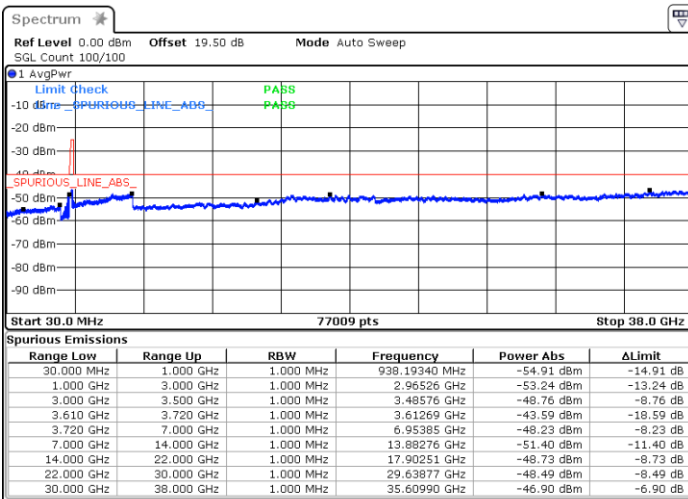

Date: 19 DEC 2020 16:46:45

Date: 27 DEC 2020 05:56:29

Highest Channel / FullIRB

N/A

Date: 19 DEC 2020 16:32:40

LTE Band 48 / 15MHz

QPSK

Lowest Channel / 1RB0

Lowest Channel / 1RBmax

Date: 26.DEC.2020 22:12:48

Date: 27.DEC.2020 00:40:10

Lowest Channel / FullIRB

N/A

Date: 27.DEC.2020 00:31:11

LTE Band 48 / 15MHz

QPSK

Middle Channel / 1RB0

Middle Channel / 1RBmax

Date: 26.DEC.2020 22:16:02

Date: 27.DEC.2020 00:41:54

Middle Channel / FullIRB

N/A

Date: 27.DEC.2020 00:50:01

LTE Band 48 / 15MHz

QPSK

Highest Channel / 1RB0

Highest Channel / 1RBmax

Date: 27.DEC.2020 00:06:38

Date: 27.DEC.2020 01:00:52

Highest Channel / FullIRB

N/A

Date: 27.DEC.2020 00:52:24