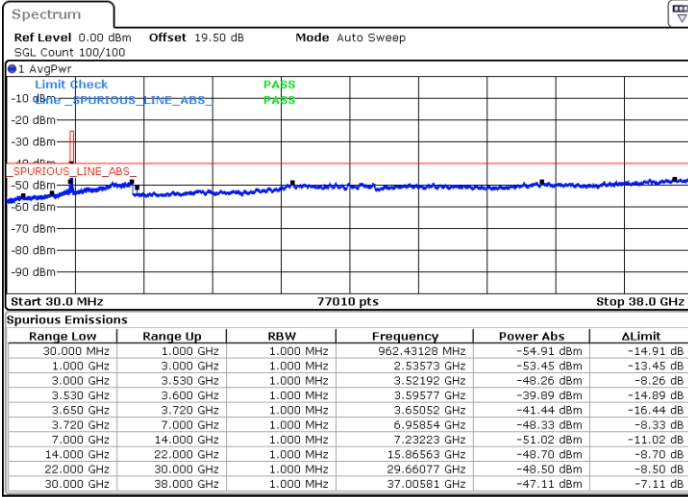

Date: 27.DEC.2020 00:58:54

Highest Channel / FullIRB

N/A

Date: 27.DEC.2020 00:53:55

LTE Band 48 / 20MHz

16QAM

Lowest Channel / 1RB0

Lowest Channel / 1RBmax

Date: 27.DEC.2020 02:31:27

Date: 27.DEC.2020 02:49:55

Lowest Channel / FullIRB

N/A

Date: 27.DEC.2020 02:08:54

LTE Band 48 / 20MHz

16QAM

Middle Channel / 1RB0

Middle Channel / 1RBmax

Date: 27.DEC.2020 03:46:41

Date: 27.DEC.2020 04:11:17

Middle Channel / FullIRB

N/A

Date: 18.MAR.2021 23:20:29

LTE Band 48 / 20MHz

16QAM

Highest Channel / 1RB0

Highest Channel / 1RBmax

Date: 27.DEC.2020 05:03:39

Date: 27.DEC.2020 05:13:44

Highest Channel / FullIRB

N/A

Date: 27.DEC.2020 04:43:07

LTE Band 48 / 5MHz