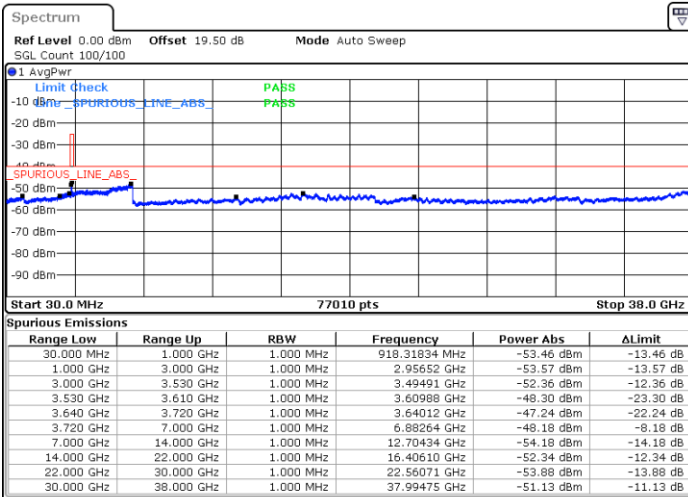

Highest Channel / FullIRB

N/A

Date: 27.DEC.2020 04:24:54

LTE Band 48 / 5MHz

16QAM

Lowest Channel / 1RB0

Lowest Channel / 1RBmax

Date: 19 DEC 2020 13:06:48

Date: 19 DEC 2020 13:15:07

Lowest Channel / FullIRB

N/A

Date: 19 DEC 2020 12:54:40

LTE Band 48 / 5MHz

16QAM

Middle Channel / 1RB0

Middle Channel / 1RBmax

Date: 19 DEC 2020 13:54:10

Date: 19 DEC 2020 13:25:35

Middle Channel / FullIRB

N/A

Date: 19 DEC 2020 14:04:43

LTE Band 48 / 5MHz

16QAM

Highest Channel / 1RB0

Highest Channel / 1RBmax

Date: 19 DEC 2020 14:21:04

Date: 19 DEC 2020 14:28:48

Highest Channel / FullIRB

N/A

Date: 19 DEC 2020 14:13:14

LTE Band 48 / 10MHz

16QAM