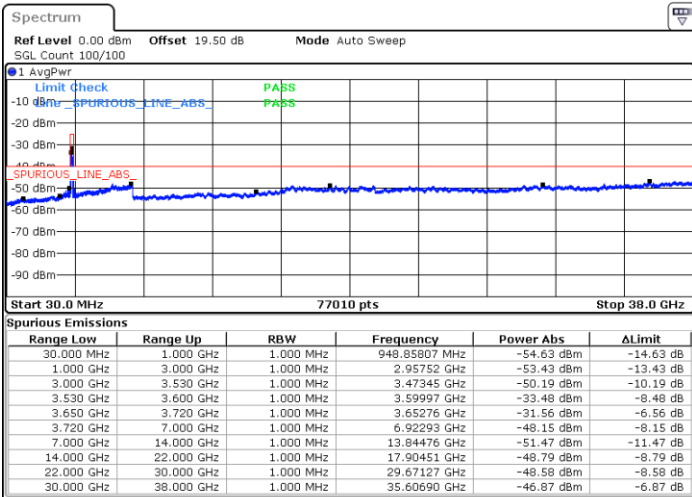

Lowest Channel / 1RBmax

Date: 26.DEC.2020 22:12:48

Date: 27.DEC.2020 00:40:10

Lowest Channel / FullIRB

N/A

Date: 27.DEC.2020 00:31:11

LTE Band 48 / 15MHz

QPSK

Middle Channel / 1RB0

Middle Channel / 1RBmax

Date: 26.DEC.2020 22:16:02

Date: 27.DEC.2020 00:41:54

Middle Channel / FullIRB

N/A

Date: 27.DEC.2020 00:50:01

LTE Band 48 / 15MHz

QPSK

Highest Channel / 1RB0

Highest Channel / 1RBmax

Date: 27.DEC.2020 00:06:38

Date: 27.DEC.2020 01:00:52

Highest Channel / FullIRB

N/A

Date: 27.DEC.2020 00:52:24

LTE Band 48 / 20MHz

QPSK

Lowest Channel / 1RB0

Lowest Channel / 1RBmax

Date: 27.DEC.2020 02:34:41

Date: 27.DEC.2020 02:38:37

Lowest Channel / FullIRB

N/A