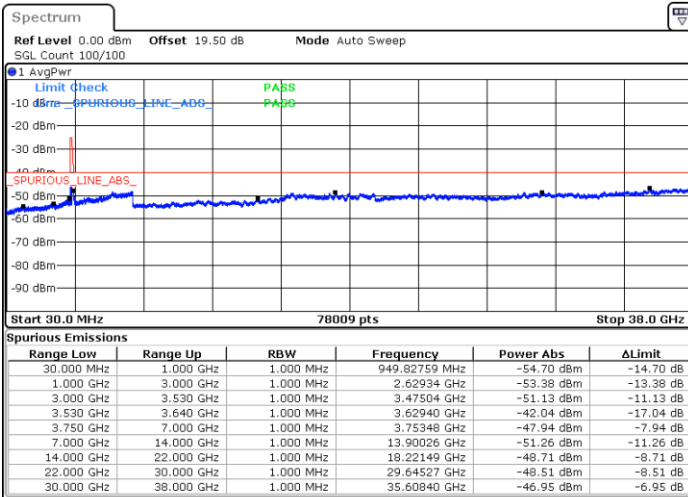

Date: 27.DEC.2020 02:03:21

LTE Band 48 / 20MHz

QPSK

Middle Channel / 1RB0

Middle Channel / 1RBmax

Date: 27.DEC.2020 03:42:28

Date: 27.DEC.2020 04:19:01

Middle Channel / FullIRB

N/A

Date: 15.JAN.2021 14:24:50

LTE Band 48 / 20MHz

QPSK

Highest Channel / 1RB0

Highest Channel / 1RBmax

Date: 27.DEC.2020 05:07:04

Date: 27.DEC.2020 05:10:15

Highest Channel / FullIRB

N/A

Date: 27.DEC.2020 04:24:54

LTE Band 48 / 5MHz

16QAM

Lowest Channel / 1RB0

Lowest Channel / 1RBmax

Date: 19 DEC 2020 13:06:48

Date: 19 DEC 2020 13:15:07

Lowest Channel / FullIRB

N/A

Date: 19 DEC 2020 12:54:40

LTE Band 48 / 5MHz

16QAM

Middle Channel / 1RB0

Middle Channel / 1RBmax