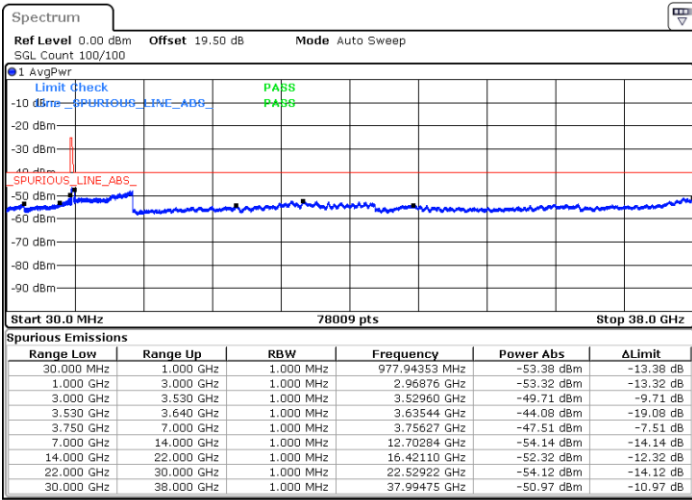

Lowest Channel / FullIRB

N/A

Date: 19 DEC 2020 14:37:16

LTE Band 48 / 10MHz

QPSK

MiddleChannel / 1RB0

Middle Channel / 1RBmax

Date: 27.DEC.2020 05:52:32

Date: 19.DEC.2020 15:38:15

Middle Channel / FullIRB

N/A

Date: 19.DEC.2020 16:22:40

LTE Band 48 / 10MHz

QPSK

Highest Channel / 1RB0

Highest Channel / 1RBmax

Date: 19 DEC 2020 16:46:45

Date: 27 DEC 2020 05:56:29

Highest Channel / FullIRB

N/A

Date: 19 DEC 2020 16:32:40

LTE Band 48 / 15MHz

QPSK

Lowest Channel / 1RB0

Lowest Channel / 1RBmax

Date: 26.DEC.2020 22:12:48

Date: 27.DEC.2020 00:40:10

Lowest Channel / FullIRB

N/A

Date: 27.DEC.2020 00:31:11

LTE Band 48 / 15MHz

QPSK