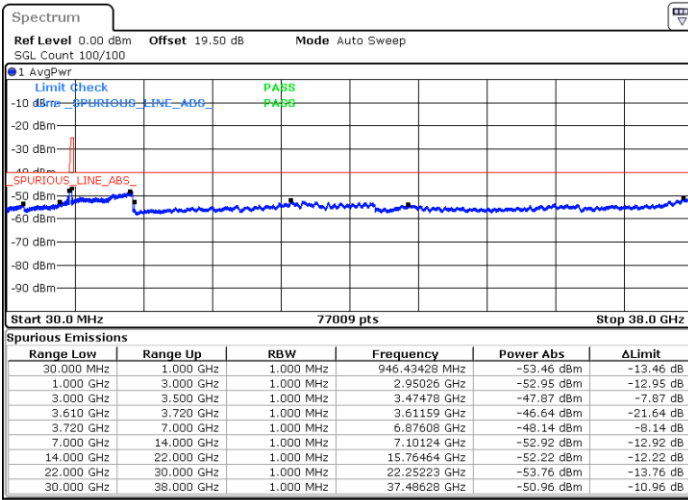

Date: 19 DEC 2020 14:07:20

LTE Band 48 / 5MHz

QPSK

Highest Channel / 1RB0

Highest Channel / 1RBmax

Date: 19 DEC 2020 14:23:32

Date: 19 DEC 2020 14:31:31

Highest Channel / FullIRB

N/A

Date: 19 DEC 2020 14:10:10

LTE Band 48 / 10MHz

QPSK

Lowest Channel / 1RB0

Lowest Channel / 1RBmax

Date: 19 DEC 2020 15:05:34

Date: 19 DEC 2020 15:08:16

Lowest Channel / FullIRB

N/A

Date: 19 DEC 2020 14:37:16

LTE Band 48 / 10MHz

QPSK

MiddleChannel / 1RB0

Middle Channel / 1RBmax

Date: 27.DEC.2020 05:52:32

Date: 19.DEC.2020 15:38:15

Middle Channel / FullIRB

N/A

Date: 19.DEC.2020 16:22:40

LTE Band 48 / 10MHz

QPSK

Highest Channel / 1RB0

Highest Channel / 1RBmax