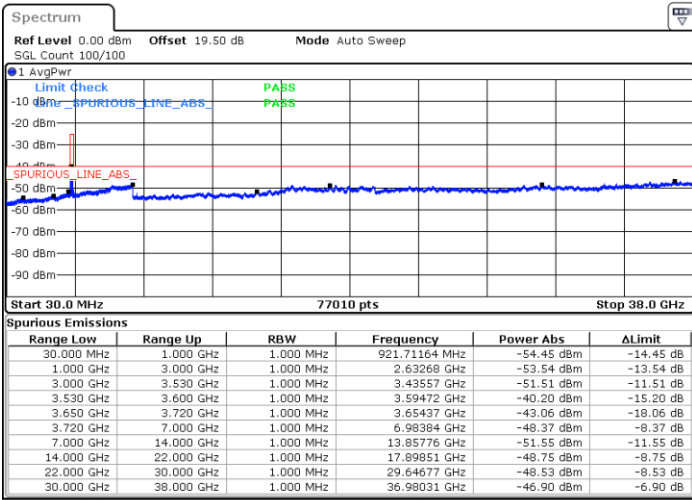

Date: 19 DEC 2020 16:46:45

Date: 27 DEC 2020 05:56:29

Highest Channel / FullIRB

N/A

Date: 19 DEC 2020 16:32:40

LTE Band 48 / 15MHz

QPSK

Lowest Channel / 1RB0

Lowest Channel / 1RBmax

Date: 26.DEC.2020 22:12:48

Date: 27.DEC.2020 00:40:10

Lowest Channel / FullIRB

N/A

Date: 27.DEC.2020 00:31:11

LTE Band 48 / 15MHz

QPSK

Middle Channel / 1RB0

Middle Channel / 1RBmax

Date: 26.DEC.2020 22:16:02

Date: 27.DEC.2020 00:41:54

Middle Channel / FullIRB

N/A

Date: 27.DEC.2020 00:50:01

LTE Band 48 / 15MHz

QPSK

Highest Channel / 1RB0

Highest Channel / 1RBmax

Date: 27.DEC.2020 00:06:38

Date: 27.DEC.2020 01:00:52

Highest Channel / FullIRB

N/A

Date: 27.DEC.2020 00:52:24