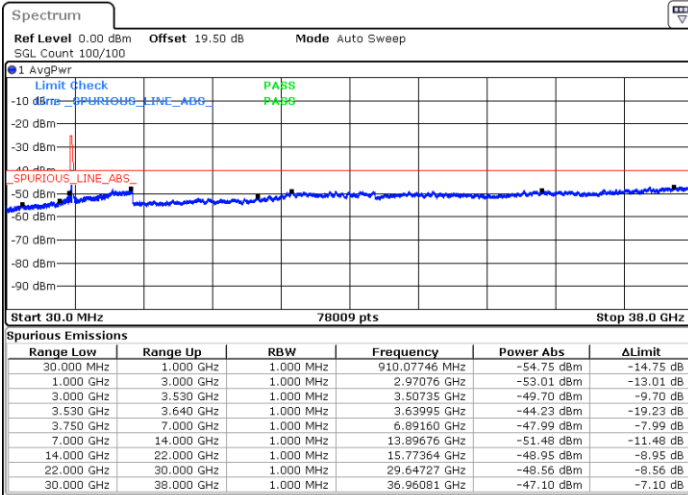

N/A

Date: 27.DEC.2020 00:33:48

LTE Band 48 / 15MHz

16QAM

Middle Channel / 1RB0

Middle Channel / 1RBmax

Date: 26. DEC. 2020 22:25:39

Date: 27. DEC. 2020 00:43:52

Middle Channel / FullIRB

N/A

Date: 27. DEC. 2020 00:48:37

LTE Band 48 / 15MHz

16QAM

Highest Channel / 1RB0

Highest Channel / 1RBmax

Date: 27.DEC.2020 00:11:39

Date: 27.DEC.2020 00:58:54

Highest Channel / FullIRB

N/A

Date: 27.DEC.2020 00:53:55

LTE Band 48 / 20MHz

16QAM

Lowest Channel / 1RB0

Lowest Channel / 1RBmax

Date: 27.DEC.2020 02:31:27

Date: 27.DEC.2020 02:49:55

Lowest Channel / FullIRB

N/A

Date: 27.DEC.2020 02:08:54

LTE Band 48 / 20MHz

16QAM

Middle Channel / 1RB0