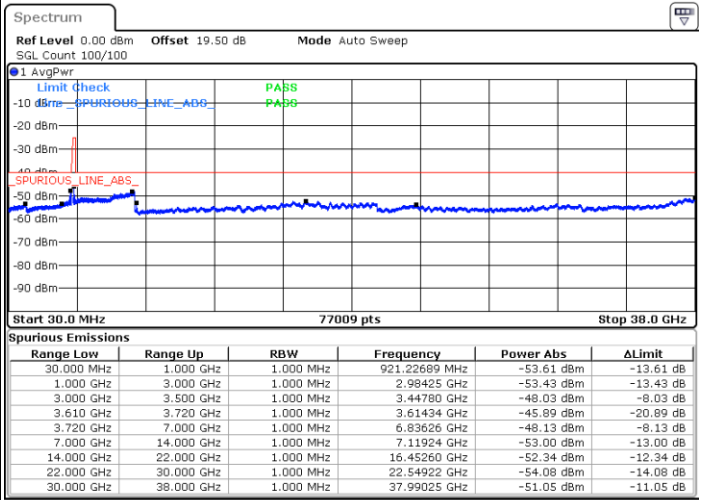

Date: 19 DEC 2020 14:07:20

LTE Band 48 / 5MHz

QPSK

Highest Channel / 1RB0

Highest Channel / 1RBmax

Date: 19 DEC 2020 14:23:32

Date: 19 DEC 2020 14:31:31

Highest Channel / FullIRB

N/A

Date: 19 DEC 2020 14:10:10

LTE Band 48 / 10MHz

QPSK

Lowest Channel / 1RB0

Lowest Channel / 1RBmax

Date: 19 DEC 2020 15:05:34

Date: 19 DEC 2020 15:08:16

Lowest Channel / FullIRB

N/A

Date: 19 DEC 2020 14:37:16

LTE Band 48 / 10MHz

QPSK

MiddleChannel / 1RB0

Middle Channel / 1RBmax

Date: 27.DEC.2020 05:52:32

Date: 19.DEC.2020 15:38:15

Middle Channel / FullIRB

N/A

Date: 19.DEC.2020 16:22:40

LTE Band 48 / 10MHz

QPSK

Highest Channel / 1RB0

Highest Channel / 1RBmax