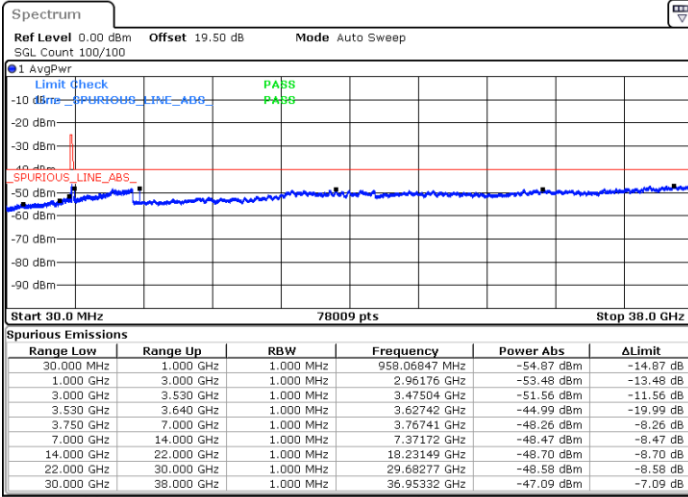

N/A

Date: 27.DEC.2020 00:33:48

LTE Band 48 / 15MHz

16QAM

Middle Channel / 1RB0

Middle Channel / 1RBmax

Date: 26. DEC. 2020 22:25:39

Date: 27. DEC. 2020 00:43:52

Middle Channel / FullIRB

N/A

Date: 27. DEC. 2020 00:48:37

LTE Band 48 / 15MHz

16QAM

Highest Channel / 1RB0

Highest Channel / 1RBmax

Date: 27.DEC.2020 00:11:39

Date: 27.DEC.2020 00:58:54

Highest Channel / FullIRB

N/A

Date: 27.DEC.2020 00:53:55

LTE Band 48 / 20MHz

16QAM

Lowest Channel / 1RB0

Lowest Channel / 1RBmax

Date: 27.DEC.2020 02:31:27

Date: 27.DEC.2020 02:49:55

Lowest Channel / FullIRB

N/A

Date: 27.DEC.2020 02:08:54

LTE Band 48 / 20MHz

16QAM

Middle Channel / 1RB0