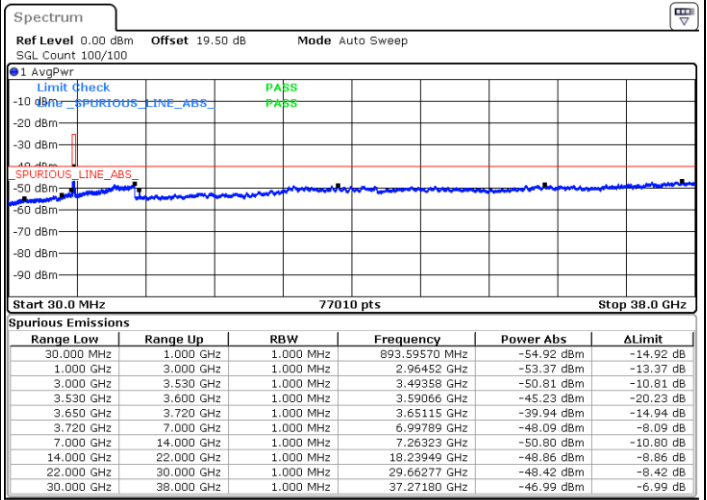

Date: 19 DEC 2020 16:35:03

LTE Band 48 / 15MHz

16QAM

Lowest Channel / 1RB0

Lowest Channel / 1RBmax

Date: 26.DEC.2020 22:10:52

Date: 27.DEC.2020 00:38:47

Lowest Channel / FullIRB

N/A

Date: 27.DEC.2020 00:33:48

LTE Band 48 / 15MHz

16QAM

Middle Channel / 1RB0

Middle Channel / 1RBmax

Date: 26. DEC. 2020 22:25:39

Date: 27. DEC. 2020 00:43:52

Middle Channel / FullIRB

N/A

Date: 27. DEC. 2020 00:48:37

LTE Band 48 / 15MHz

16QAM

Highest Channel / 1RB0

Highest Channel / 1RBmax

Date: 27.DEC.2020 00:11:39

Date: 27.DEC.2020 00:58:54

Highest Channel / FullIRB

N/A

Date: 27.DEC.2020 00:53:55

LTE Band 48 / 20MHz

16QAM

Lowest Channel / 1RB0

Lowest Channel / 1RBmax