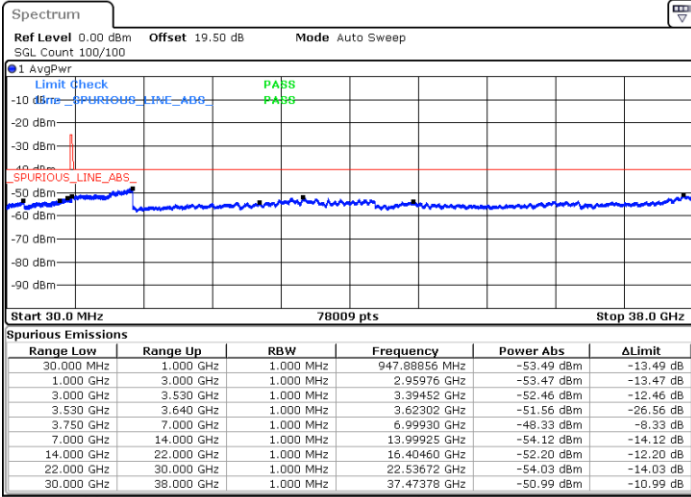

Date: 19 DEC 2020 13:15:07

Lowest Channel / FullIRB

N/A

Date: 19 DEC 2020 12:54:40

LTE Band 48 / 5MHz

16QAM

Middle Channel / 1RB0

Middle Channel / 1RBmax

Date: 19 DEC 2020 13:54:10

Date: 19 DEC 2020 13:25:35

Middle Channel / FullIRB

N/A

Date: 19 DEC 2020 14:04:43

LTE Band 48 / 5MHz

16QAM

Highest Channel / 1RB0

Highest Channel / 1RBmax

Date: 19 DEC 2020 14:21:04

Date: 19 DEC 2020 14:28:48

Highest Channel / FullIRB

N/A

Date: 19 DEC 2020 14:13:14

LTE Band 48 / 10MHz

16QAM

Lowest Channel / 1RB0

Lowest Channel / 1RBmax

Date: 27.DEC.2020 05:45:40

Date: 27.DEC.2020 05:47:19

Lowest Channel / FullIRB

N/A

Date: 27.DEC.2020 05:49:00

LTE Band 48 / 10MHz