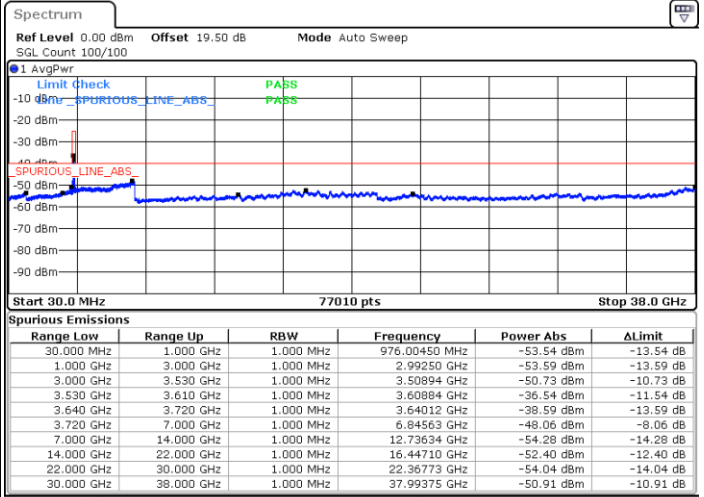

LTE Band 48 / 5MHz

QPSK

Middle Channel / 1RB0

Middle Channel / 1RBmax

Date: 19 DEC 2020 13:51:24

Date: 19 DEC 2020 13:28:50

Middle Channel / FullIRB

N/A

Date: 19 DEC 2020 14:07:20

LTE Band 48 / 5MHz

QPSK

Highest Channel / 1RB0

Highest Channel / 1RBmax

Date: 19 DEC 2020 14:23:32

Date: 19 DEC 2020 14:31:31

Highest Channel / FullIRB

N/A

Date: 19 DEC 2020 14:10:10

LTE Band 48 / 10MHz

QPSK

Lowest Channel / 1RB0

Lowest Channel / 1RBmax

Date: 19 DEC 2020 15:05:34

Date: 19 DEC 2020 15:08:16