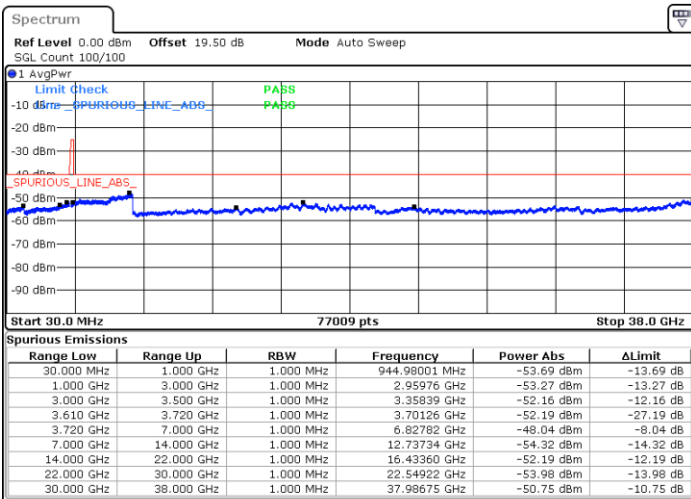

Highest Channel / 1RB0

Highest Channel / 1RBmax

Date: 27.DEC.2020 05:03:39

Date: 27.DEC.2020 05:13:44

Highest Channel / FullIRB

N/A

Date: 27.DEC.2020 04:43:07

LTE Band 48 / 5MHz

64QAM

Lowest Channel / 1RB0

Lowest Channel / 1RBmax

Date: 19 DEC 2020 13:02:46

Date: 19 DEC 2020 13:18:34

Lowest Channel / FullIRB

N/A

Date: 19 DEC 2020 12:56:59

LTE Band 48 / 5MHz

64QAM

Middle Channel / 1RB0

Middle Channel / 1RBmax

Date: 19 DEC 2020 13:57:37

Date: 19 DEC 2020 13:22:16

Middle Channel / FullIRB

N/A

Date: 19 DEC 2020 14:01:52

LTE Band 48 / 5MHz

64QAM

Highest Channel / 1RB0

Highest Channel / 1RBmax

Date: 19 DEC 2020 14:18:11

Date: 19 DEC 2020 14:31:31

Highest Channel / FullIRB