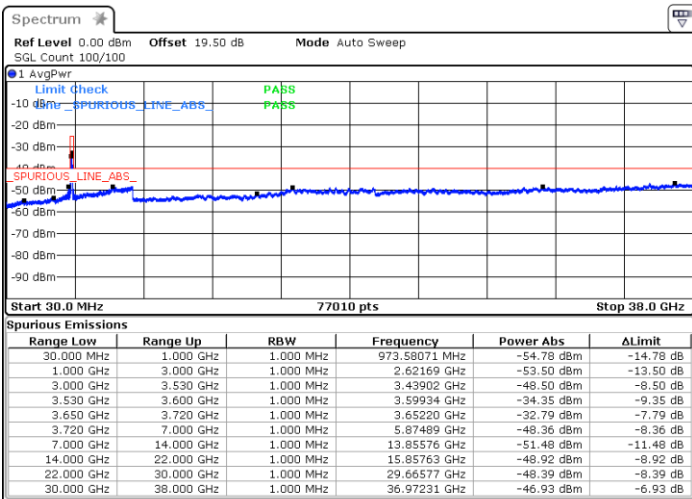

Date: 19 DEC 2020 16:35:03

LTE Band 48 / 15MHz

16QAM

Lowest Channel / 1RB0

Lowest Channel / 1RBmax

Date: 26.DEC.2020 22:10:52

Date: 27.DEC.2020 00:38:47

Lowest Channel / FullIRB

N/A

Date: 27.DEC.2020 00:33:48

LTE Band 48 / 15MHz

16QAM

Middle Channel / 1RB0

Middle Channel / 1RBmax

Date: 26. DEC. 2020 22:25:39

Date: 27. DEC. 2020 00:43:52

Middle Channel / FullIRB

N/A

Date: 27. DEC. 2020 00:48:37

LTE Band 48 / 15MHz

16QAM

Highest Channel / 1RB0

Highest Channel / 1RBmax

Date: 27.DEC.2020 00:11:39

Date: 27.DEC.2020 00:58:54

Highest Channel / FullIRB

N/A

Date: 27.DEC.2020 00:53:55

LTE Band 48 / 20MHz

16QAM

Lowest Channel / 1RB0

Lowest Channel / 1RBmax