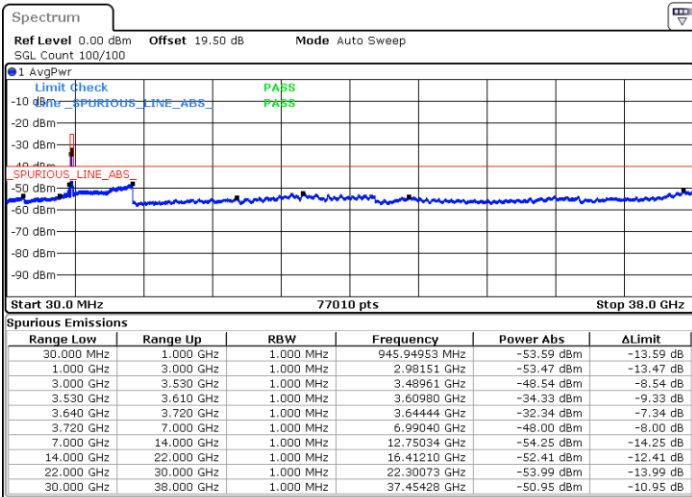

Highest Channel / 1RBmax

Date: 19 DEC 2020 14:21:04

Date: 19 DEC 2020 14:28:48

Highest Channel / FullIRB

N/A

Date: 19 DEC 2020 14:13:14

LTE Band 48 / 10MHz

16QAM

Lowest Channel / 1RB0

Lowest Channel / 1RBmax

Date: 27.DEC.2020 05:45:40

Date: 27.DEC.2020 05:47:19

Lowest Channel / FullIRB

N/A

Date: 27.DEC.2020 05:49:00

LTE Band 48 / 10MHz

16QAM

MiddleChannel / 1RB0

Middle Channel / 1RBmax

Date: 27.DEC.2020 05:52:32

Date: 19.DEC.2020 15:38:15

Middle Channel / FullIRB

N/A

Date: 19.DEC.2020 16:15:16

LTE Band 48 / 10MHz

16QAM

Highest Channel / 1RB0

Highest Channel / 1RBmax

Date: 19 DEC 2020 16:43:50

Date: 19 DEC 2020 16:53:26

Highest Channel / FullIRB

N/A