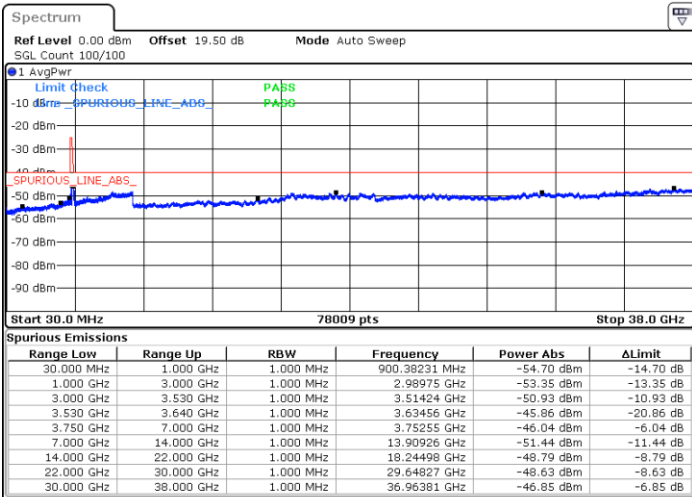

Middle Channel / 1RBmax

Date: 27.DEC.2020 03:46:41

Date: 27.DEC.2020 04:11:17

Middle Channel / FullIRB

N/A

Date: 18.MAR.2021 23:20:29

LTE Band 48 / 20MHz

16QAM

Highest Channel / 1RB0

Highest Channel / 1RBmax

Date: 27.DEC.2020 05:03:39

Date: 27.DEC.2020 05:13:44

Highest Channel / FullIRB

N/A

Date: 27.DEC.2020 04:43:07

LTE Band 48 / 5MHz

64QAM

Lowest Channel / 1RB0

Lowest Channel / 1RBmax

Date: 19 DEC 2020 13:02:46

Date: 19 DEC 2020 13:18:34

Lowest Channel / FullIRB

N/A

Date: 19 DEC 2020 12:56:59