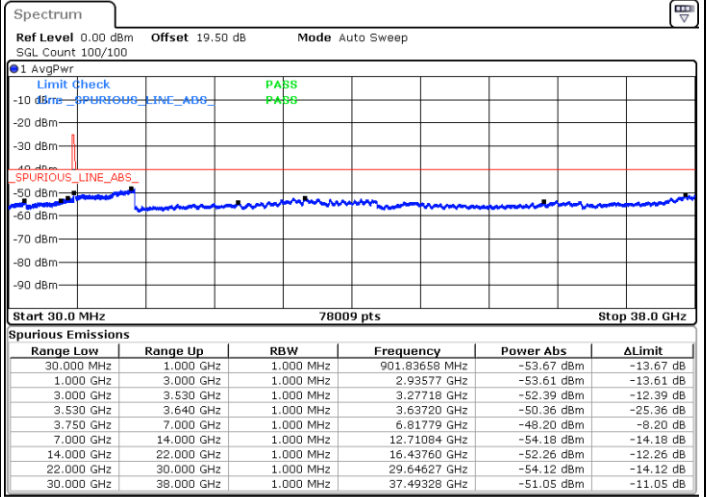

Date: 19 DEC 2020 14:07:20

LTE Band 48 / 5MHz

QPSK

Highest Channel / 1RB0

Highest Channel / 1RBmax

Date: 19 DEC 2020 14:23:32

Date: 19 DEC 2020 14:31:31

Highest Channel / FullIRB

N/A

Date: 19 DEC 2020 14:10:10

LTE Band 48 / 10MHz

QPSK

Lowest Channel / 1RB0

Lowest Channel / 1RBmax

Date: 19 DEC 2020 15:05:34

Date: 19 DEC 2020 15:08:16

Lowest Channel / FullIRB

N/A

Date: 19 DEC 2020 14:37:16

LTE Band 48 / 10MHz

QPSK

MiddleChannel / 1RB0

Middle Channel / 1RBmax

Date: 27.DEC.2020 05:52:32