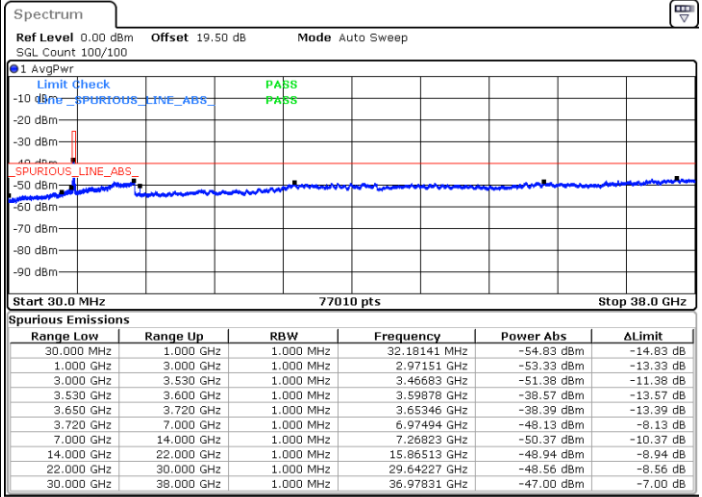

Date: 27.DEC.2020 00:58:54

Highest Channel / FullIRB

N/A

Date: 27.DEC.2020 00:53:55

LTE Band 48 / 20MHz

16QAM

Lowest Channel / 1RB0

Lowest Channel / 1RBmax

Date: 27.DEC.2020 02:31:27

Date: 27.DEC.2020 02:49:55

Lowest Channel / FullIRB

N/A

Date: 27.DEC.2020 02:08:54

LTE Band 48 / 20MHz

16QAM

Middle Channel / 1RB0

Middle Channel / 1RBmax

Date: 27.DEC.2020 03:46:41

Date: 27.DEC.2020 04:11:17

Middle Channel / FullIRB

N/A

Date: 18.MAR.2021 23:20:29

LTE Band 48 / 20MHz

16QAM

Highest Channel / 1RB0

Highest Channel / 1RBmax

Date: 27.DEC.2020 05:03:39

Date: 27.DEC.2020 05:13:44

Highest Channel / FullIRB

N/A

Date: 27.DEC.2020 04:43:07

LTE Band 48 / 5MHz