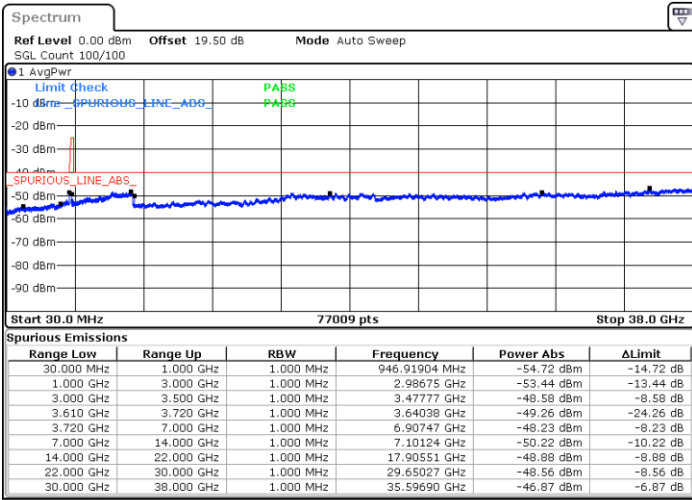

Date: 19 DEC 2020 13:54:10

Date: 19 DEC 2020 13:25:35

Middle Channel / FullIRB

N/A

Date: 19 DEC 2020 14:04:43

LTE Band 48 / 5MHz

16QAM

Highest Channel / 1RB0

Highest Channel / 1RBmax

Date: 19 DEC 2020 14:21:04

Date: 19 DEC 2020 14:28:48

Highest Channel / FullIRB

N/A

Date: 19 DEC 2020 14:13:14

LTE Band 48 / 10MHz

16QAM

Lowest Channel / 1RB0

Lowest Channel / 1RBmax

Date: 27.DEC.2020 05:45:40

Date: 27.DEC.2020 05:47:19

Lowest Channel / FullIRB

N/A

Date: 27.DEC.2020 05:49:00

LTE Band 48 / 10MHz