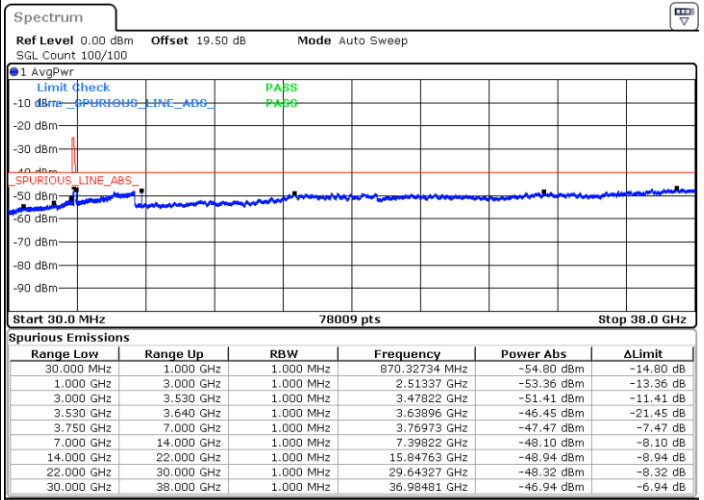

Lowest Channel / 1RBmax

Date: 26.DEC.2020 22:12:48

Date: 27.DEC.2020 00:40:10

Lowest Channel / FullIRB

N/A

Date: 27.DEC.2020 00:31:11

LTE Band 48 / 15MHz

QPSK

Middle Channel / 1RB0

Middle Channel / 1RBmax

Date: 26.DEC.2020 22:16:02

Date: 27.DEC.2020 00:41:54

Middle Channel / FullIRB

N/A

Date: 27.DEC.2020 00:50:01

LTE Band 48 / 15MHz

QPSK

Highest Channel / 1RB0

Highest Channel / 1RBmax

Date: 27.DEC.2020 00:06:38

Date: 27.DEC.2020 01:00:52

Highest Channel / FullIRB

N/A

Date: 27.DEC.2020 00:52:24

LTE Band 48 / 20MHz

QPSK

Lowest Channel / 1RB0

Lowest Channel / 1RBmax

Date: 27.DEC.2020 02:34:41

Date: 27.DEC.2020 02:38:37

Lowest Channel / FullIRB

N/A