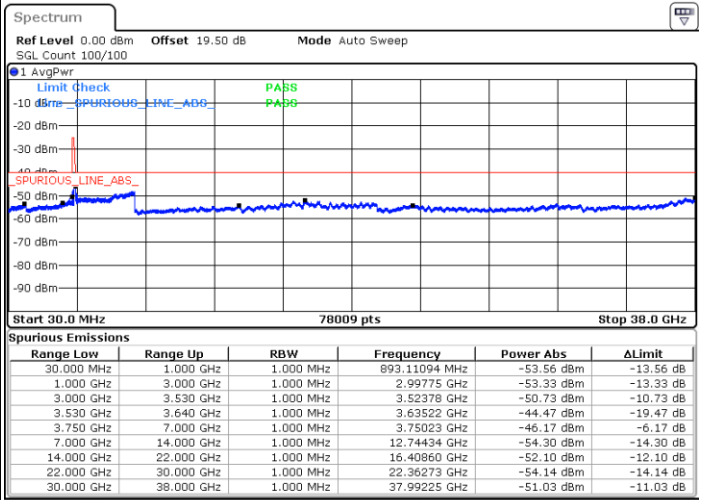

Lowest Channel / 1RB0

Lowest Channel / 1RBmax

Date: 27.DEC.2020 05:45:40

Date: 27.DEC.2020 05:47:19

Lowest Channel / FullIRB

N/A

Date: 27.DEC.2020 05:49:00

LTE Band 48 / 10MHz

LTE Band 48 / 10MHz

16QAM

Highest Channel / 1RB0

Highest Channel / 1RBmax

Date: 19 DEC 2020 16:43:50

Date: 19 DEC 2020 16:53:26

Highest Channel / FullIRB

N/A

Date: 19 DEC 2020 16:35:03

LTE Band 48 / 15MHz

16QAM

Lowest Channel / 1RB0

Lowest Channel / 1RBmax

Date: 26.DEC.2020 22:10:52

Date: 27.DEC.2020 00:38:47

Lowest Channel / FullIRB