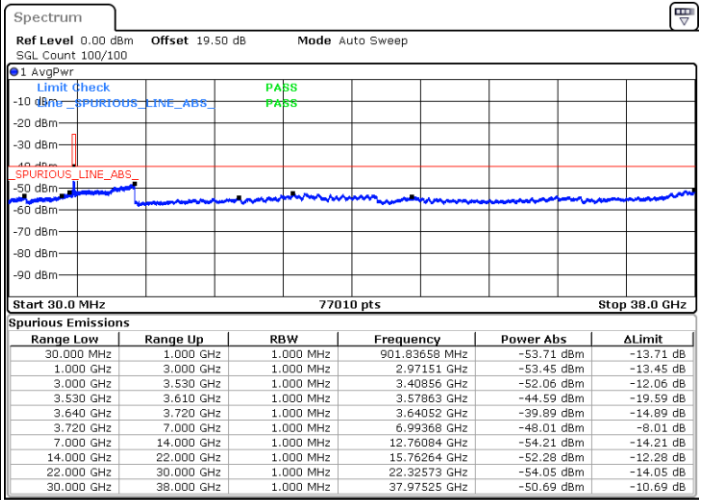

Highest Channel / FullIRB

N/A

Date: 27.DEC.2020 04:24:54

LTE Band 48 / 5MHz

16QAM

Lowest Channel / 1RB0

Lowest Channel / 1RBmax

Date: 19 DEC 2020 13:06:48

Date: 19 DEC 2020 13:15:07

Lowest Channel / FullIRB

N/A

Date: 19 DEC 2020 12:54:40

LTE Band 48 / 5MHz

16QAM

Middle Channel / 1RB0

Middle Channel / 1RBmax

Date: 19 DEC 2020 13:54:10

Date: 19 DEC 2020 13:25:35

Middle Channel / FullIRB

N/A

Date: 19 DEC 2020 14:04:43

LTE Band 48 / 5MHz

16QAM

Highest Channel / 1RB0

Highest Channel / 1RBmax

Date: 19 DEC 2020 14:21:04

Date: 19 DEC 2020 14:28:48

Highest Channel / FullIRB

N/A

Date: 19 DEC 2020 14:13:14

LTE Band 48 / 10MHz

16QAM