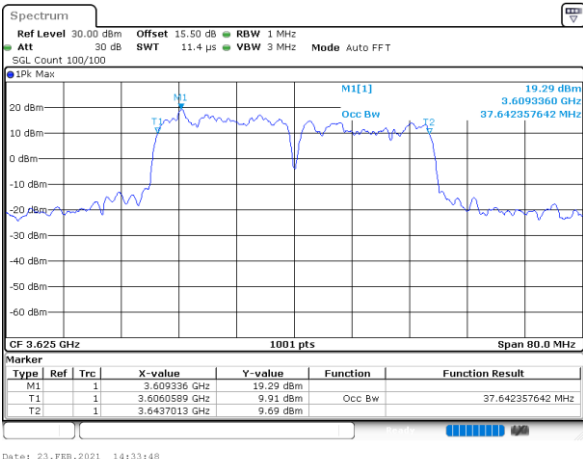

Highest Channel / 15MHz+20MHz

Date: 23.FEB.2021 13:49:10

Highest Channel / 20MHz+5MHz

Date: 22.FEB.2021 11:56:19

LTE Band 48C

QPSK

Lowest Channel / 20MHz+10MHz

Date: 23.FEB.2021 13:53:58

Lowest Channel / 20MHz+15MHz

Date: 23.FEB.2021 14:54:42

Middle Channel / 20MHz+10MHz

Date: 23.FEB.2021 13:57:20

Middle Channel / 20MHz+15MHz

Date: 23.FEB.2021 14:58:04

Highest Channel / 20MHz+10MHz

Date: 23.FEB.2021 14:01:51

Highest Channel / 20MHz+15MHz

Date: 23.FEB.2021 15:02:36

LTE Band 48C

QPSK

Lowest Channel / 20MHz+20MHz

N/A

Date: 23.FEB.2021 14:30:25

Middle Channel / 20MHz+20MHz

N/A

Date: 23.FEB.2021 14:33:48

Highest Channel / 20MHz+20MHz

N/A

Date: 23.FEB.2021 14:38:19

LTE Band 48C

16QAM

Lowest Channel / 5MHz+20MHz