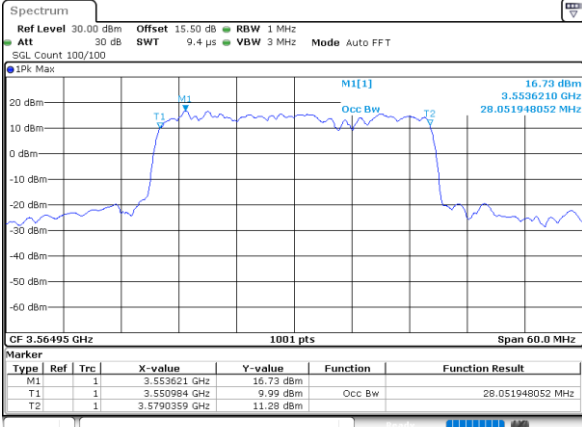

Date: 22.FEB.2021 11:44:03

Highest Channel / 10MHz+20MHz

Date: 22.FEB.2021 13:46:03

LTE Band 48C

16QAM

Lowest Channel / 15MHz+20MHz

Date: 23.FEB.2021 13:41:50

Lowest Channel / 20MHz+5MHz

Date: 22.FEB.2021 11:48:34

Middle Channel / 15MHz+20MHz

Date: 23.FEB.2021 13:45:12

Middle Channel / 20MHz+5MHz

Date: 22.FEB.2021 11:52:09

Highest Channel / 15MHz+20MHz

Date: 23.FEB.2021 13:48:35

Highest Channel / 20MHz+5MHz

Date: 22.FEB.2021 11:55:45

LTE Band 48C

16QAM

Lowest Channel / 20MHz+10MHz

Date: 23.FEB.2021 13:54:32

Lowest Channel / 20MHz+15MHz

Date: 23.FEB.2021 14:55:16

Middle Channel / 20MHz+10MHz

Date: 23.FEB.2021 13:57:54

Middle Channel / 20MHz+15MHz

Date: 23.FEB.2021 14:58:38

Highest Channel / 20MHz+10MHz

Date: 23.FEB.2021 14:01:16

Highest Channel / 20MHz+15MHz

Date: 23.FEB.2021 15:02:01

LTE Band 48C