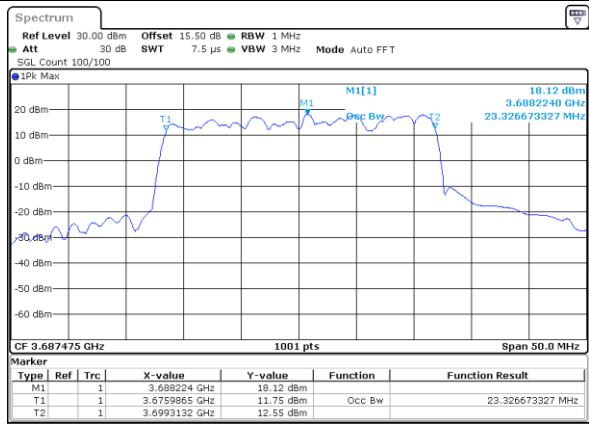

Date: 22.FEB.2021 11:44:03

Highest Channel / 10MHz+20MHz

Date: 22.FEB.2021 13:46:03

LTE Band 48C

16QAM

Lowest Channel / 15MHz+20MHz

Date: 23.FEB.2021 13:41:50

Lowest Channel / 20MHz+5MHz

Date: 22.FEB.2021 11:48:34

Middle Channel / 15MHz+20MHz

Date: 23.FEB.2021 13:45:12

Middle Channel / 20MHz+5MHz

Date: 22.FEB.2021 11:52:09

Highest Channel / 15MHz+20MHz

Date: 23.FEB.2021 13:48:35

Highest Channel / 20MHz+5MHz

Date: 22.FEB.2021 11:55:45

LTE Band 48C

16QAM

Lowest Channel / 20MHz+10MHz

Date: 23.FEB.2021 13:54:32

Lowest Channel / 20MHz+15MHz

Date: 23.FEB.2021 14:55:16

Middle Channel / 20MHz+10MHz

Date: 23.FEB.2021 13:57:54

Middle Channel / 20MHz+15MHz

Date: 23.FEB.2021 14:58:38

Highest Channel / 20MHz+10MHz

Date: 23.FEB.2021 14:01:16

Highest Channel / 20MHz+15MHz

Date: 23.FEB.2021 15:02:01

LTE Band 48C