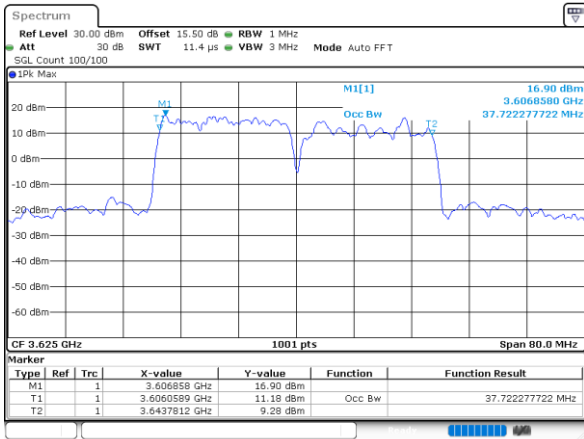

Lowest Channel / 20MHz+10MHz

Date: 23.FEB.2021 13:55:07

Lowest Channel / 20MHz+15MHz

Date: 23.FEB.2021 14:55:51

Middle Channel / 20MHz+10MHz

Date: 23.FEB.2021 13:58:29

Middle Channel / 20MHz+15MHz

Date: 23.FEB.2021 14:59:13

Highest Channel / 20MHz+10MHz

Date: 23.FEB.2021 14:00:42

Highest Channel / 20MHz+15MHz

Date: 23.FEB.2021 15:01:26

LTE Band 48C

64QAM

Lowest Channel / 20MHz+20MHz

N/A

Date: 23.FEB.2021 14:31:35

Middle Channel / 20MHz+20MHz

N/A

Date: 23.FEB.2021 14:34:57

Highest Channel / 20MHz+20MHz

N/A

Date: 23.FEB.2021 14:37:10

Conducted Band Edge