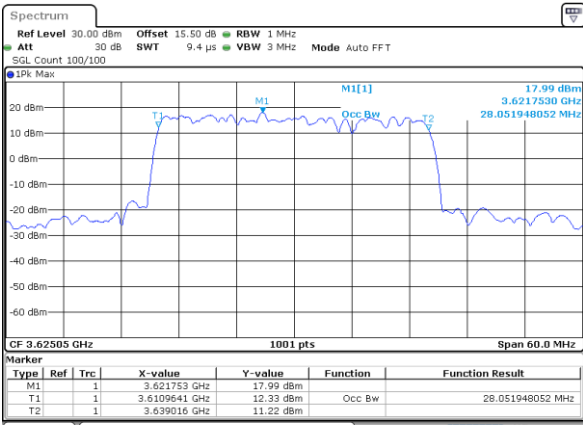

Highest Channel / 15MHz+20MHz

Date: 23.FEB.2021 13:49:10

Highest Channel / 20MHz+5MHz

Date: 22.FEB.2021 11:56:19

LTE Band 48C

QPSK

Lowest Channel / 20MHz+10MHz

Date: 23.FEB.2021 13:53:58

Lowest Channel / 20MHz+15MHz

Date: 23.FEB.2021 14:54:42

Middle Channel / 20MHz+10MHz

Date: 23.FEB.2021 13:57:20

Middle Channel / 20MHz+15MHz

Date: 23.FEB.2021 14:58:04

Highest Channel / 20MHz+10MHz

Date: 23.FEB.2021 14:01:51