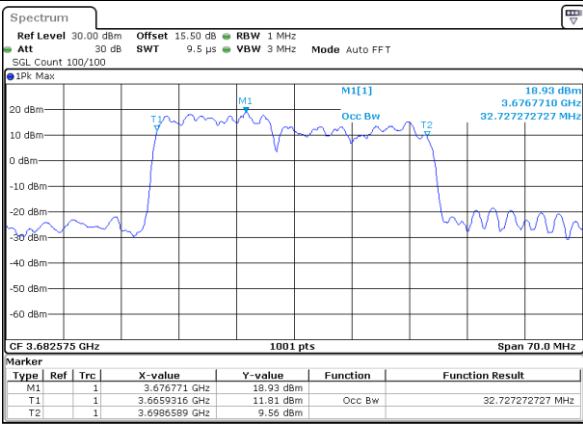

Middle Channel / 10MHz+20MHz

Date: 22.FEB.2021 13:42:07

Highest Channel / 5MHz+20MHz

Date: 22.FEB.2021 11:44:38

Highest Channel / 10MHz+20MHz

Date: 22.FEB.2021 13:46:37

LTE Band 48C

QPSK

Lowest Channel / 15MHz+20MHz

Date: 23.FEB.2021 13:41:15

Lowest Channel / 20MHz+5MHz

Date: 22.FEB.2021 11:47:59

Middle Channel / 15MHz+20MHz

Date: 23.FEB.2021 13:44:38

Middle Channel / 20MHz+5MHz

Date: 22.FEB.2021 11:51:35

Highest Channel / 15MHz+20MHz

Date: 23.FEB.2021 13:49:10

Highest Channel / 20MHz+5MHz

Date: 22.FEB.2021 11:56:19

LTE Band 48C

QPSK

Lowest Channel / 20MHz+10MHz

Date: 23.FEB.2021 13:53:58