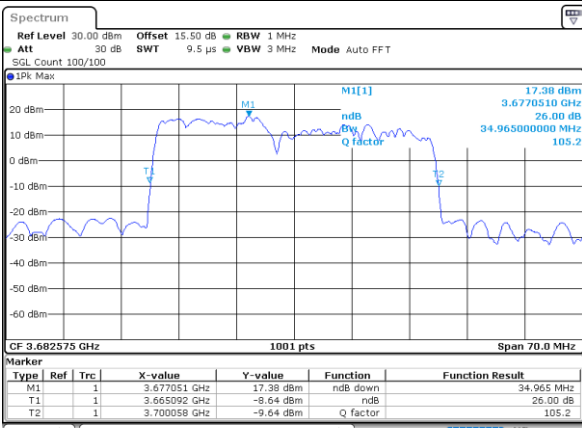

Middle Channel / 10MHz+20MHz

Date: 22.FEB.2021 13:43:50

Highest Channel / 5MHz+20MHz

Date: 22.FEB.2021 11:46:17

Highest Channel / 10MHz+20MHz

Date: 22.FEB.2021 13:48:17

LTE Band 48C

64QAM

Lowest Channel / 15MHz+20MHz

Date: 23.FEB.2021 13:42:59

Lowest Channel / 20MHz+5MHz

Date: 22.FEB.2021 11:49:42

Middle Channel / 15MHz+20MHz

Date: 23.FEB.2021 13:46:21

Middle Channel / 20MHz+5MHz

Date: 22.FEB.2021 11:53:18

Highest Channel / 15MHz+20MHz

Date: 23.FEB.2021 13:50:50

Highest Channel / 20MHz+5MHz

Date: 22.FEB.2021 11:57:59

LTE Band 48C

64QAM

Lowest Channel / 20MHz+10MHz

Date: 23.FEB.2021 13:55:41