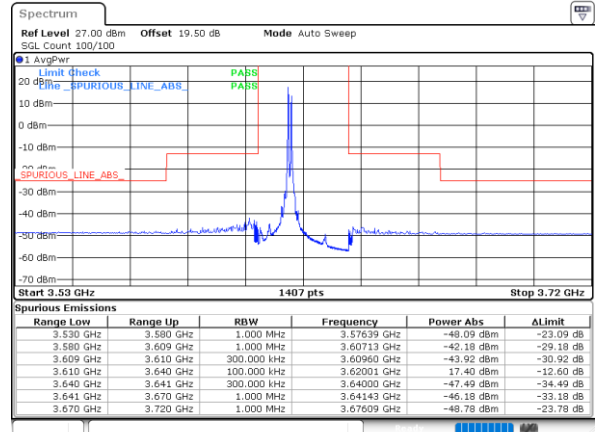

N/A

Date: 11.MAR.2021 17:14:38

Highest Band Edge / Full RB

N/A

Date: 11.MAR.2021 17:25:46

LTE Band 48C / 10MHz+20MHz

QPSK

Lowest Band Edge / 1RB0 and 1RB99

Middle Band Edge / 1RB0 and 1RB99

Date: 16.MAR.2021 15:41:44

Date: 16.MAR.2021 16:24:06

Lowest Band Edge / 1RB49 and 1RB0

Middle Band Edge / 1RB49 and 1RB0

Date: 16.MAR.2021 15:51:23

Date: 16.MAR.2021 16:13:31

Lowest Band Edge / Full RB

Middle Band Edge / Full RB

Date: 16.MAR.2021 15:23:03

Date: 16.MAR.2021 16:36:43

LTE Band 48C / 10MHz+20MHz

QPSK

Highest Band Edge / 1RB0 and 1RB99

N/A

Date: 16.MAR.2021 16:55:18

Highest Band Edge / 1RB49 and 1RB0

N/A

Date: 16.MAR.2021 16:57:48

Highest Band Edge / Full RB

N/A

Date: 16.MAR.2021 16:39:14

LTE Band 48C / 15MHz+20MHz