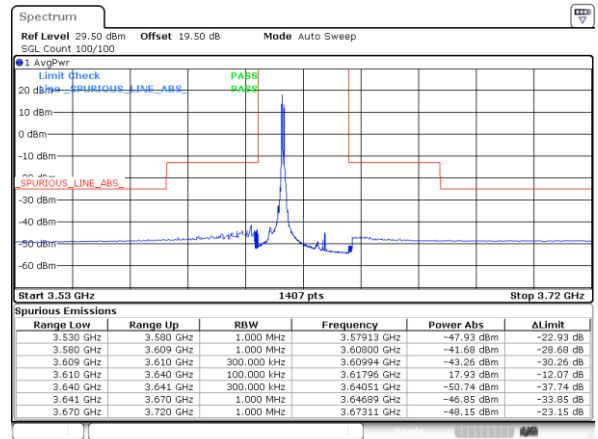

Highest Channel / 20MHz+10MHz

Date: 23.FEB.2021 14:00:42

Highest Channel / 20MHz+15MHz

Date: 23.FEB.2021 15:01:26

LTE Band 48C

64QAM

Lowest Channel / 20MHz+20MHz

N/A

LTE Band 48C / 5MHz+20MHz

QPSK

Lowest Band Edge / 1RB0 and 1RB99

Middle Band Edge / 1RB0 and 1RB99

Date: 11.MAR.2021 17:00:48

Date: 11.MAR.2021 17:40:11

Lowest Band Edge / 1RB24 and 1RB0

Middle Band Edge / 1RB24 and 1RB0

Date: 11.MAR.2021 17:11:58

Date: 11.MAR.2021 17:50:35

LTE Band 48C / 5MHz+20MHz

QPSK

Highest Band Edge / 1RB0 and 1RB99

N/A

Date: 11.MAR.2021 17:23:33

Highest Band Edge / 1RB24 and 1RB0

N/A

Date: 11.MAR.2021 17:14:38

Highest Band Edge / Full RB

N/A

Date: 11.MAR.2021 17:25:46

LTE Band 48C / 10MHz+20MHz

QPSK

Lowest Band Edge / 1RB0 and 1RB99