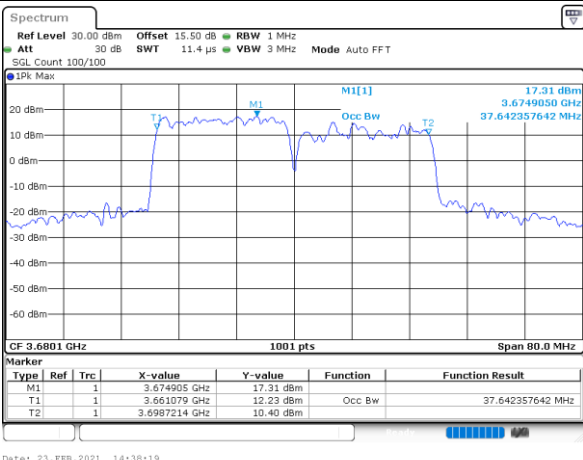

Lowest Channel / 20MHz+15MHz

Date: 23.FEB.2021 14:54:42

Middle Channel / 20MHz+10MHz

Date: 23.FEB.2021 13:57:20

Middle Channel / 20MHz+15MHz

Date: 23.FEB.2021 14:58:04

Highest Channel / 20MHz+10MHz

Date: 23.FEB.2021 14:01:51

Highest Channel / 20MHz+15MHz

Date: 23.FEB.2021 15:02:36

LTE Band 48C

QPSK

Lowest Channel / 20MHz+20MHz

N/A

Date: 23.FEB.2021 14:30:25

Middle Channel / 20MHz+20MHz

N/A

Date: 23.FEB.2021 14:33:48

Highest Channel / 20MHz+20MHz

N/A

Date: 23.FEB.2021 14:38:19

LTE Band 48C

16QAM

Lowest Channel / 5MHz+20MHz

Date: 22.FEB.2021 11:37:21

Lowest Channel / 10MHz+20MHz

Date: 22.FEB.2021 13:39:06

Middle Channel / 5MHz+20MHz

Date: 22.FEB.2021 11:40:41

Middle Channel / 10MHz+20MHz

Date: 22.FEB.2021 13:42:42

Highest Channel / 5MHz+20MHz