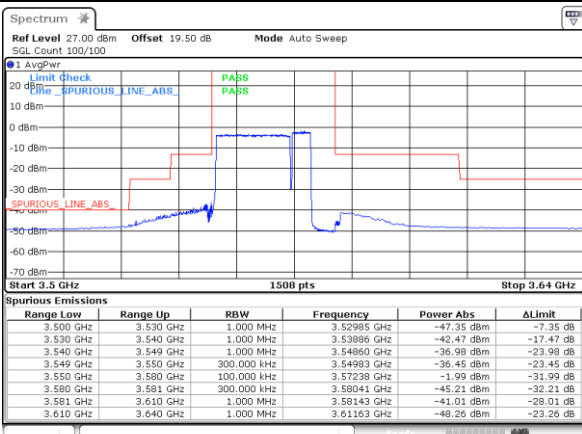

Date: 17_MAR_2021 11:04:42

Lowest Band Edge / Full RB

Middle Band Edge / Full RB

Date: 17_MAR_2021 10:32:44

Date: 17_MAR_2021 11:21:59

LTE Band 48C / 15MHz+20MHz

QPSK

Highest Band Edge / 1RB0 and 1RB99

LTE Band 48C/ 20MHz+5MHz

QPSK

Lowest Band Edge / 1RB0 and 1RB24

Middle Band Edge / 1RB0 and 1RB24

Date: 12.MAR.2021 14:05:44

Date: 16.MAR.2021 14:33:32

Lowest Band Edge / 1RB99 and 1RB0

Middle Band Edge / 1RB99 and 1RB0

Date: 16.MAR.2021 14:15:39

Date: 16.MAR.2021 14:31:55

Lowest Band Edge / Full RB

Middle Band Edge / Full RB

Date: 12.MAR.2021 13:54:47

Date: 16.MAR.2021 14:51:32

LTE Band 48C / 20MHz+5MHz

QPSK