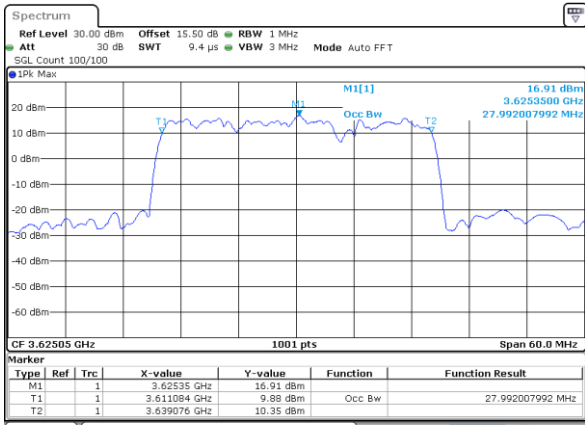

Middle Channel / 20MHz+5MHz

Date: 22.FEB.2021 11:52:44

Highest Channel / 15MHz+20MHz

Date: 23.FEB.2021 13:48:00

Highest Channel / 20MHz+5MHz

Date: 22.FEB.2021 11:55:11

LTE Band 48C

64QAM

Lowest Channel / 20MHz+10MHz

Date: 23.FEB.2021 13:55:07

Lowest Channel / 20MHz+15MHz

Date: 23.FEB.2021 14:55:51

Middle Channel / 20MHz+10MHz

Date: 23.FEB.2021 13:58:29

Middle Channel / 20MHz+15MHz

Date: 23.FEB.2021 14:59:13

Highest Channel / 20MHz+10MHz

Date: 23.FEB.2021 14:00:42

Highest Channel / 20MHz+15MHz

Date: 23.FEB.2021 15:01:26

LTE Band 48C

64QAM

Lowest Channel / 20MHz+20MHz

N/A