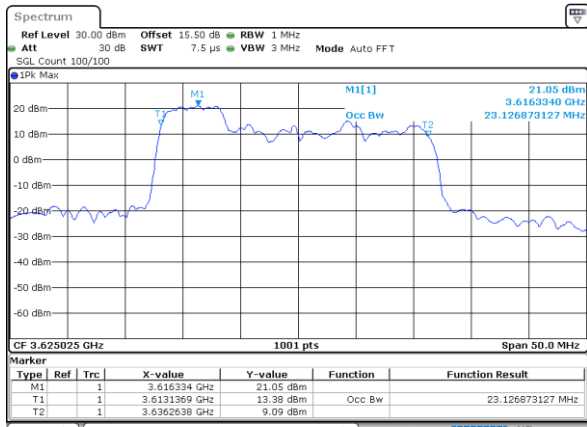

Mode	LTE Band 48C : 99%OBW(MHz)			
64QAM				
BW	5MHz+20MHz	10MHz+20MHz	15MHz+20MHz	20MHz+5MHz
Lowest CH	22.83	27.99	32.94	23.13
Middle CH	23.28	27.93	32.94	23.23
Highest CH	23.18	28.05	32.66	23.28
BW	20MHz+10MHz	20MHz+15MHz	20MHz+20MHz	N/A
Lowest CH	28.23	32.66	37.80	-
Middle CH	27.99	32.59	37.72	-
Highest CH	27.87	32.80	37.64	-

LTE Band 48C

QPSK

Lowest Channel / 5MHz+20MHz

Date: 22.FEB.2021 11:36:46

Lowest Channel / 10MHz+20MHz

Date: 22.FEB.2021 13:38:32

Middle Channel / 5MHz+20MHz

Date: 22.FEB.2021 11:40:07

Middle Channel / 10MHz+20MHz

Date: 22.FEB.2021 13:42:07

Highest Channel / 5MHz+20MHz

Date: 22.FEB.2021 11:44:38

Highest Channel / 10MHz+20MHz

Date: 22.FEB.2021 13:46:37

LTE Band 48C

QPSK