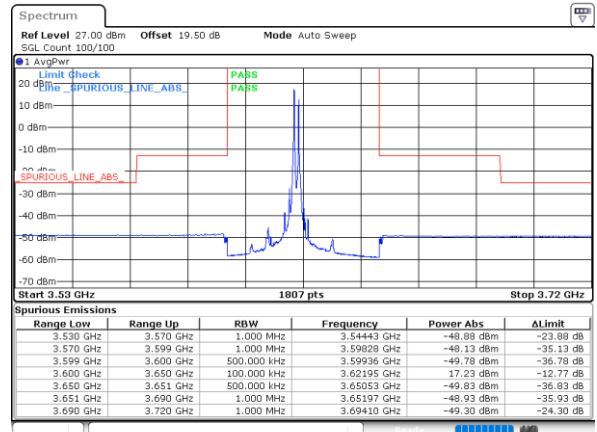

Lowest Band Edge / Full RB

Middle Band Edge / Full RB

Date: 16.MAR.2021 15:23:03

Date: 16.MAR.2021 16:36:43

LTE Band 48C / 10MHz+20MHz

QPSK

Highest Band Edge / 1RB0 and 1RB99

N/A

Date: 16.MAR.2021 16:55:18

Highest Band Edge / 1RB49 and 1RB0

N/A

Date: 16.MAR.2021 16:57:48

Highest Band Edge / Full RB

N/A

Date: 16.MAR.2021 16:39:14

LTE Band 48C / 15MHz+20MHz

QPSK

Lowest Band Edge / 1RB0 and 1RB99

Middle Band Edge / 1RB0 and 1RB99

Date: 17_MAR_2021 10:49:36

Date: 17_MAR_2021 11:07:36

Lowest Band Edge / 1RB74 and 1RB0

Middle Band Edge / 1RB74 and 1RB0

Date: 17_MAR_2021 10:51:57

Date: 17_MAR_2021 11:04:42

Lowest Band Edge / Full RB

Middle Band Edge / Full RB

Date: 17_MAR_2021 10:32:44

Date: 17_MAR_2021 11:21:59

LTE Band 48C / 15MHz+20MHz

QPSK

Highest Band Edge / 1RB0 and 1RB99