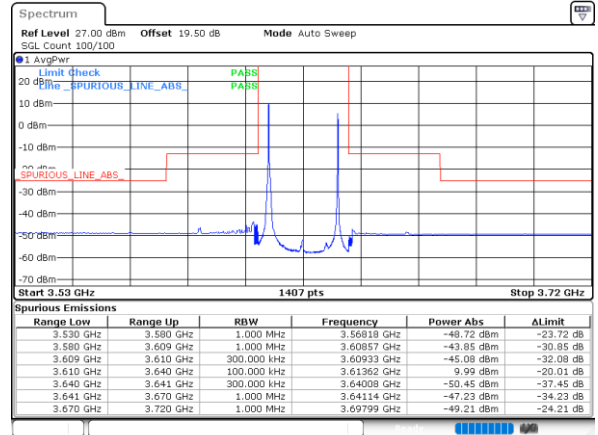

Date: 17_MAR_2021 11:04:42

Lowest Band Edge / Full RB

Middle Band Edge / Full RB

Date: 17_MAR_2021 10:32:44

Date: 17_MAR_2021 11:21:59

LTE Band 48C / 15MHz+20MHz

QPSK

Highest Band Edge / 1RB0 and 1RB99

N/A

Date: 17_MAR_2021 11:36:17

Highest Band Edge / 1RB74 and 1RB0

N/A

Date: 17_MAR_2021 11:38:55

Highest Band Edge / Full RB

N/A

Date: 17_MAR_2021 11:24:42

LTE Band 48C/ 20MHz+5MHz

QPSK

Lowest Band Edge / 1RB0 and 1RB24

Middle Band Edge / 1RB0 and 1RB24

Date: 12.MAR.2021 14:05:44

Date: 16.MAR.2021 14:33:32

Lowest Band Edge / 1RB99 and 1RB0

Middle Band Edge / 1RB99 and 1RB0

Date: 16.MAR.2021 14:15:39

Date: 16.MAR.2021 14:31:55

Lowest Band Edge / Full RB

Middle Band Edge / Full RB

Date: 12.MAR.2021 13:54:47

Date: 16.MAR.2021 14:51:32

LTE Band 48C / 20MHz+5MHz

QPSK