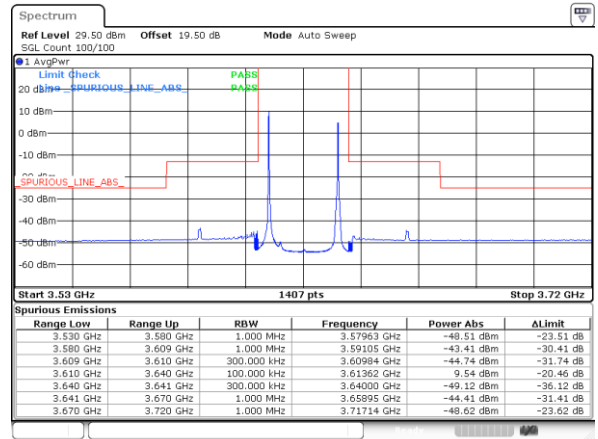

Highest Channel / 20MHz+10MHz

Date: 23.FEB.2021 14:00:42

Highest Channel / 20MHz+15MHz

Date: 23.FEB.2021 15:01:26

LTE Band 48C

64QAM

Lowest Channel / 20MHz+20MHz

N/A

Date: 23.FEB.2021 14:31:35

Middle Channel / 20MHz+20MHz

N/A

Date: 23.FEB.2021 14:34:57

Highest Channel / 20MHz+20MHz

N/A

Date: 23.FEB.2021 14:37:10

Conducted Band Edge

LTE Band 48C / 5MHz+20MHz

QPSK

Lowest Band Edge / 1RB0 and 1RB99

Middle Band Edge / 1RB0 and 1RB99

Date: 11.MAR.2021 17:00:48

Date: 11.MAR.2021 17:40:11

Lowest Band Edge / 1RB24 and 1RB0

Middle Band Edge / 1RB24 and 1RB0

Date: 11.MAR.2021 17:11:58

Date: 11.MAR.2021 17:50:35

LTE Band 48C / 5MHz+20MHz

QPSK

Highest Band Edge / 1RB0 and 1RB99

N/A

Date: 11.MAR.2021 17:23:33

Highest Band Edge / 1RB24 and 1RB0