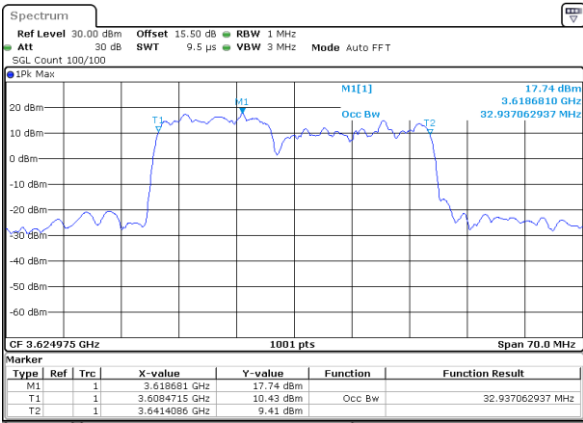

Middle Channel / 5MHz+20MHz

Date: 22.FEB.2021 11:43:16

Middle Channel / 10MHz+20MHz

Date: 22.FEB.2021 13:43:16

Highest Channel / 5MHz+20MHz

Date: 22.FEB.2021 11:43:29

Highest Channel / 10MHz+20MHz

Date: 22.FEB.2021 13:45:28

LTE Band 48C

64QAM

Lowest Channel / 15MHz+20MHz

Date: 23.FEB.2021 13:42:25

Lowest Channel / 20MHz+5MHz

Date: 22.FEB.2021 11:49:08

Middle Channel / 15MHz+20MHz

Date: 23.FEB.2021 13:45:47

Middle Channel / 20MHz+5MHz

Date: 22.FEB.2021 11:52:44

Highest Channel / 15MHz+20MHz

Date: 23.FEB.2021 13:48:00

Highest Channel / 20MHz+5MHz

Date: 22.FEB.2021 11:55:11

LTE Band 48C

64QAM