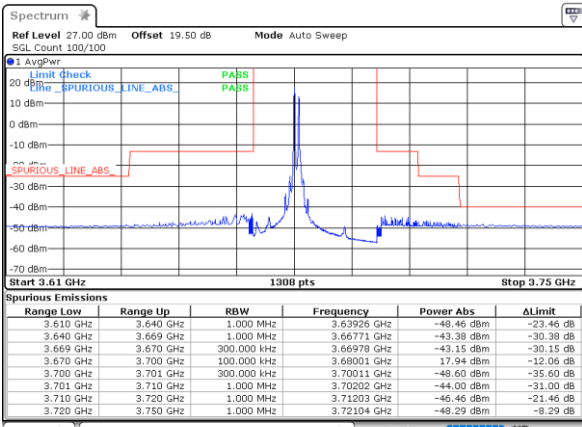

N/A

Date: 11.MAR.2021 17:14:38

Highest Band Edge / Full RB

N/A

Date: 11.MAR.2021 17:25:46

LTE Band 48C / 10MHz+20MHz

QPSK

Lowest Band Edge / 1RB0 and 1RB99

Middle Band Edge / 1RB0 and 1RB99

Date: 16.MAR.2021 15:41:44

Date: 16.MAR.2021 16:24:06

Lowest Band Edge / 1RB49 and 1RB0

Middle Band Edge / 1RB49 and 1RB0

Date: 16.MAR.2021 15:51:23

Date: 16.MAR.2021 16:13:31

Lowest Band Edge / Full RB

Middle Band Edge / Full RB

Date: 16.MAR.2021 15:23:03

Date: 16.MAR.2021 16:36:43

LTE Band 48C / 10MHz+20MHz

QPSK

Highest Band Edge / 1RB0 and 1RB99

N/A

Date: 16.MAR.2021 16:55:18

Highest Band Edge / 1RB49 and 1RB0

N/A

Date: 16.MAR.2021 16:57:48

Highest Band Edge / Full RB

N/A

Date: 16.MAR.2021 16:39:14

LTE Band 48C / 15MHz+20MHz