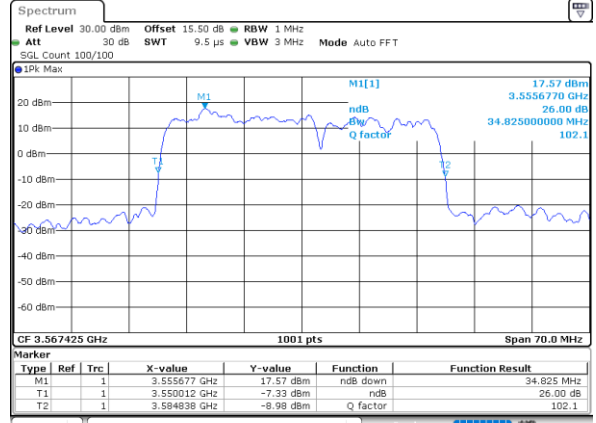

Lowest Channel / 15MHz+20MHz

Date: 23.FEB.2021 13:42:59

Lowest Channel / 20MHz+5MHz

Date: 22.FEB.2021 11:49:42

Middle Channel / 15MHz+20MHz

Date: 23.FEB.2021 13:46:21

Middle Channel / 20MHz+5MHz

Date: 22.FEB.2021 11:53:18

Highest Channel / 15MHz+20MHz

Date: 23.FEB.2021 13:50:50

Highest Channel / 20MHz+5MHz

Date: 22.FEB.2021 11:57:59

LTE Band 48C

64QAM

Lowest Channel / 20MHz+10MHz

Date: 23.FEB.2021 13:55:41

Lowest Channel / 20MHz+15MHz

Date: 23.FEB.2021 14:15:25

Middle Channel / 20MHz+10MHz

Date: 23.FEB.2021 13:59:03

Middle Channel / 20MHz+15MHz

Date: 23.FEB.2021 14:09:47

Highest Channel / 20MHz+10MHz

Date: 23.FEB.2021 14:03:31

Highest Channel / 20MHz+15MHz

Date: 23.FEB.2021 15:04:16

LTE Band 48C

64QAM

Lowest Channel / 20MHz+20MHz

N/A

Date: 23.FEB.2021 14:32:09

Middle Channel / 20MHz+20MHz