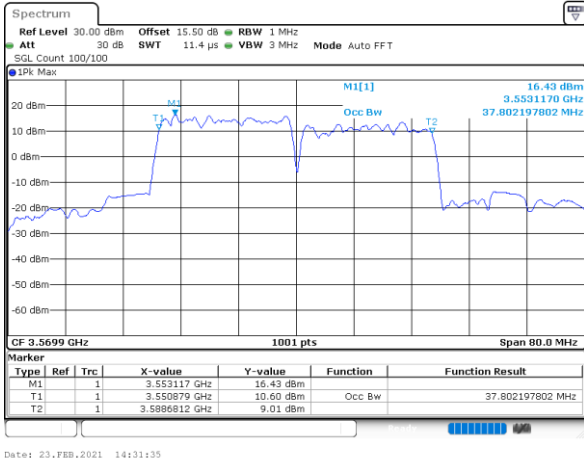

Middle Channel / 20MHz+5MHz

Date: 22.FEB.2021 11:52:44

Highest Channel / 15MHz+20MHz

Date: 23.FEB.2021 13:48:00

Highest Channel / 20MHz+5MHz

Date: 22.FEB.2021 11:55:11

LTE Band 48C

64QAM

Lowest Channel / 20MHz+10MHz

Date: 23.FEB.2021 13:55:07

Lowest Channel / 20MHz+15MHz

Date: 23.FEB.2021 14:55:51

Middle Channel / 20MHz+10MHz

Date: 23.FEB.2021 13:58:29

Middle Channel / 20MHz+15MHz

Date: 23.FEB.2021 14:59:13

Highest Channel / 20MHz+10MHz

Date: 23.FEB.2021 14:00:42

Highest Channel / 20MHz+15MHz

Date: 23.FEB.2021 15:01:26

LTE Band 48C

64QAM

Lowest Channel / 20MHz+20MHz

N/A

Date: 23.FEB.2021 14:31:35

Middle Channel / 20MHz+20MHz

N/A

Date: 23.FEB.2021 14:34:57

Highest Channel / 20MHz+20MHz

N/A

Date: 23.FEB.2021 14:37:10

Conducted Band Edge