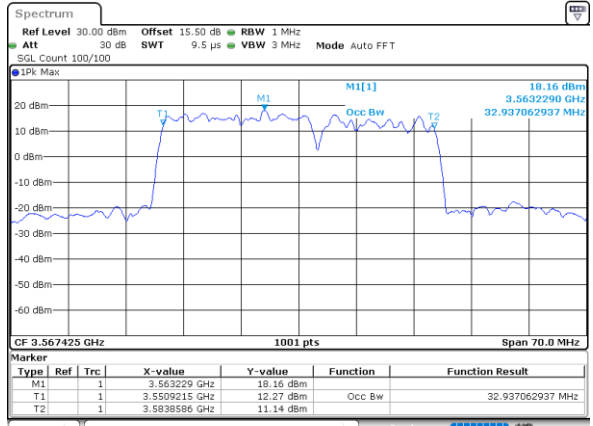

Lowest Channel / 15MHz+20MHz

Date: 23.FEB.2021 13:41:15

Lowest Channel / 20MHz+5MHz

Date: 22.FEB.2021 11:47:59

Middle Channel / 15MHz+20MHz

Date: 23.FEB.2021 13:44:38

Middle Channel / 20MHz+5MHz

Date: 22.FEB.2021 11:51:35

Highest Channel / 15MHz+20MHz

Date: 23.FEB.2021 13:49:10

Highest Channel / 20MHz+5MHz

Date: 22.FEB.2021 11:56:19

LTE Band 48C

QPSK

Lowest Channel / 20MHz+10MHz

Date: 23.FEB.2021 13:53:58

Lowest Channel / 20MHz+15MHz

Date: 23.FEB.2021 14:54:42

Middle Channel / 20MHz+10MHz

Date: 23.FEB.2021 13:57:20

Middle Channel / 20MHz+15MHz

Date: 23.FEB.2021 14:58:04

Highest Channel / 20MHz+10MHz

Date: 23.FEB.2021 14:01:51

Highest Channel / 20MHz+15MHz

Date: 23.FEB.2021 15:02:36

LTE Band 48C

QPSK

Lowest Channel / 20MHz+20MHz

N/A

Date: 23.FEB.2021 14:30:25

Middle Channel / 20MHz+20MHz