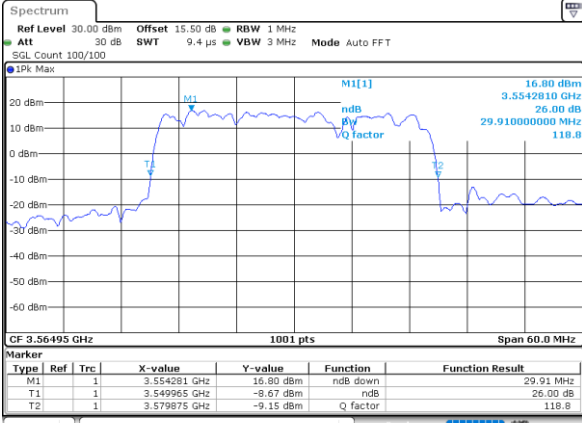

Lowest Channel / 15MHz+20MHz

Date: 23.FEB.2021 13:42:59

Lowest Channel / 20MHz+5MHz

Date: 22.FEB.2021 11:49:42

Middle Channel / 15MHz+20MHz

Date: 23.FEB.2021 13:46:21

Middle Channel / 20MHz+5MHz

Date: 22.FEB.2021 11:53:18

Highest Channel / 15MHz+20MHz

Date: 23.FEB.2021 13:50:50

Highest Channel / 20MHz+5MHz

Date: 22.FEB.2021 11:57:59

LTE Band 48C

64QAM

Lowest Channel / 20MHz+10MHz

Date: 23.FEB.2021 13:55:41

Lowest Channel / 20MHz+15MHz

Date: 23.FEB.2021 14:15:25

Middle Channel / 20MHz+10MHz

Date: 23.FEB.2021 13:59:03

Middle Channel / 20MHz+15MHz

Date: 23.FEB.2021 14:09:47

Highest Channel / 20MHz+10MHz

Date: 23.FEB.2021 14:03:31

Highest Channel / 20MHz+15MHz

Date: 23.FEB.2021 15:04:16

LTE Band 48C

64QAM

Lowest Channel / 20MHz+20MHz

N/A

Date: 23.FEB.2021 14:32:09

Middle Channel / 20MHz+20MHz