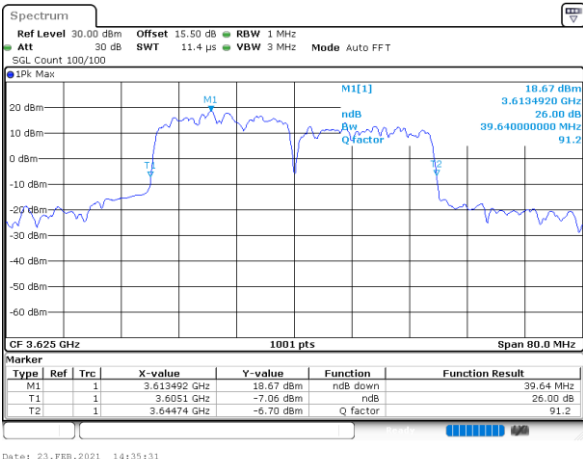

Lowest Channel / 20MHz+15MHz

Date: 23.FEB.2021 14:15:25

Middle Channel / 20MHz+10MHz

Date: 23.FEB.2021 13:59:03

Middle Channel / 20MHz+15MHz

Date: 23.FEB.2021 14:09:47

Highest Channel / 20MHz+10MHz

Date: 23.FEB.2021 14:03:31

Highest Channel / 20MHz+15MHz

Date: 23.FEB.2021 15:04:16

LTE Band 48C

64QAM

Lowest Channel / 20MHz+20MHz

N/A

Date: 23.FEB.2021 14:32:09

Middle Channel / 20MHz+20MHz

N/A

Date: 23.FEB.2021 14:35:31

Highest Channel / 20MHz+20MHz

N/A

Date: 23.FEB.2021 14:39:59

Occupied Bandwidth

Mode	LTE Band 48C : 99%OBW(MHz)			
QPSK				
BW	5MHz+20MHz	10MHz+20MHz	15MHz+20MHz	20MHz+5MHz
Lowest CH	23.23	27.69	32.73	23.28
Middle CH	23.13	27.99	33.15	23.33
Highest CH	23.38	27.93	32.73	22.98
BW	20MHz+10MHz	20MHz+15MHz	20MHz+20MHz	N/A
Lowest CH	28.11	32.94	37.72	-
Middle CH	28.05	33.08	37.64	-
Highest CH	28.11	32.66	37.64	-

Mode	LTE Band 48C : 99%OBW(MHz)			
16QAM				
BW	5MHz+20MHz	10MHz+20MHz	15MHz+20MHz	20MHz+5MHz
Lowest CH	23.08	27.57	32.73	23.13
Middle CH	23.18	27.99	32.52	23.18
Highest CH	23.38	27.75	32.80	23.33
BW	20MHz+10MHz	20MHz+15MHz	20MHz+20MHz	N/A
Lowest CH	28.05	32.87	37.72	-
Middle CH	27.93	32.87	37.88	-
Highest CH	27.87	32.73	37.88	-