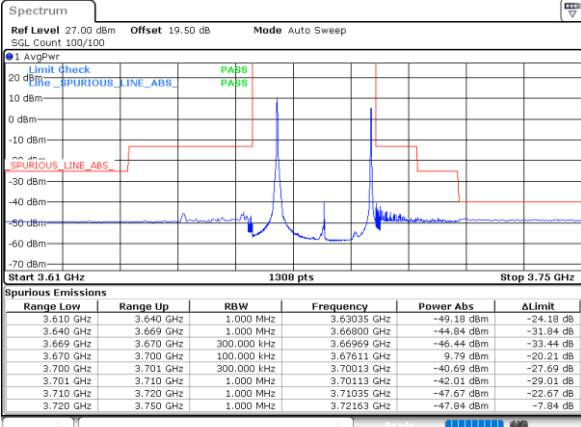

LTE Band 48C/ 20MHz+5MHz

QPSK

Lowest Band Edge / 1RB0 and 1RB24

Middle Band Edge / 1RB0 and 1RB24

Date: 12.MAR.2021 14:05:44

Date: 16.MAR.2021 14:33:32

Lowest Band Edge / 1RB99 and 1RB0

Middle Band Edge / 1RB99 and 1RB0

Date: 16.MAR.2021 14:15:39

Date: 16.MAR.2021 14:31:55

Lowest Band Edge / Full RB

Middle Band Edge / Full RB

Date: 12.MAR.2021 13:54:47

Date: 16.MAR.2021 14:51:32

LTE Band 48C / 20MHz+5MHz

QPSK

Highest Band Edge / 1RB0 and 1RB24

N/A

Date: 16_MAR_2021 15:10:23

Highest Band Edge / 1RB99 and 1RB0

N/A

Date: 16_MAR_2021 15:13:16

Highest Band Edge / Full RB

N/A