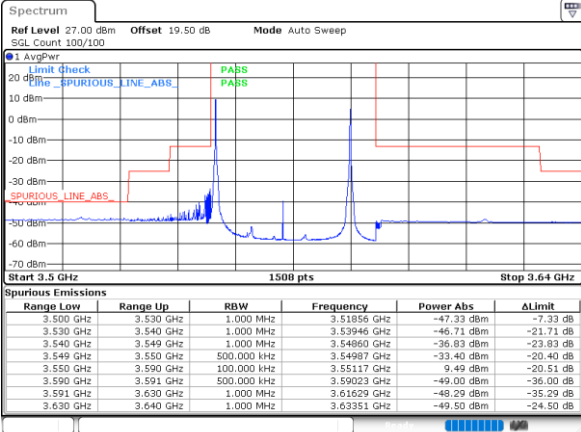

Lowest Band Edge / Full RB

Middle Band Edge / Full RB

Date: 16.MAR.2021 15:23:03

Date: 16.MAR.2021 16:36:43

LTE Band 48C / 10MHz+20MHz

QPSK

Highest Band Edge / 1RB0 and 1RB99

N/A

Date: 16.MAR.2021 16:55:18

Highest Band Edge / 1RB49 and 1RB0

N/A

Date: 16.MAR.2021 16:57:48

Highest Band Edge / Full RB

N/A

Date: 16.MAR.2021 16:39:14

LTE Band 48C / 15MHz+20MHz

QPSK

Lowest Band Edge / 1RB0 and 1RB99

Middle Band Edge / 1RB0 and 1RB99

Date: 17_MAR_2021 10:49:36

Date: 17_MAR_2021 11:07:36

Lowest Band Edge / 1RB74 and 1RB0

Middle Band Edge / 1RB74 and 1RB0

Date: 17_MAR_2021 10:51:57

Date: 17_MAR_2021 11:04:42

Lowest Band Edge / Full RB

Middle Band Edge / Full RB

Date: 17_MAR_2021 10:32:44

Date: 17_MAR_2021 11:21:59

LTE Band 48C / 15MHz+20MHz

QPSK

Highest Band Edge / 1RB0 and 1RB99