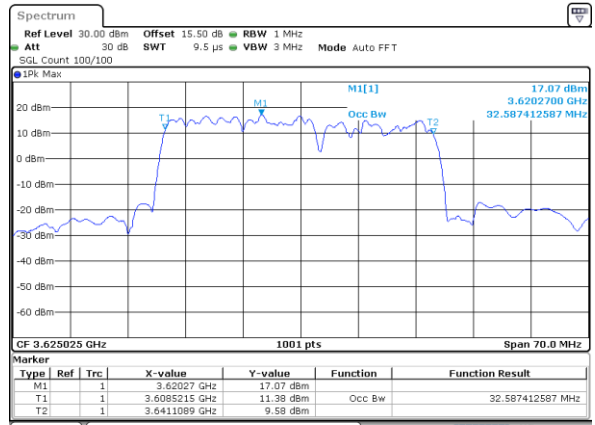

Middle Channel / 20MHz+5MHz

Date: 22.FEB.2021 11:52:44

Highest Channel / 15MHz+20MHz

Date: 23.FEB.2021 13:48:00

Highest Channel / 20MHz+5MHz

Date: 22.FEB.2021 11:55:11

LTE Band 48C

64QAM

Lowest Channel / 20MHz+10MHz

Date: 23.FEB.2021 13:55:07

Lowest Channel / 20MHz+15MHz

Date: 23.FEB.2021 14:55:51

Middle Channel / 20MHz+10MHz

Date: 23.FEB.2021 13:58:29

Middle Channel / 20MHz+15MHz

Date: 23.FEB.2021 14:59:13

Highest Channel / 20MHz+10MHz

Date: 23.FEB.2021 14:00:42

Highest Channel / 20MHz+15MHz

Date: 23.FEB.2021 15:01:26

LTE Band 48C

64QAM

Lowest Channel / 20MHz+20MHz

N/A

Date: 23.FEB.2021 14:31:35

Middle Channel / 20MHz+20MHz

N/A

Date: 23.FEB.2021 14:34:57

Highest Channel / 20MHz+20MHz

N/A

Date: 23.FEB.2021 14:37:10

Conducted Band Edge