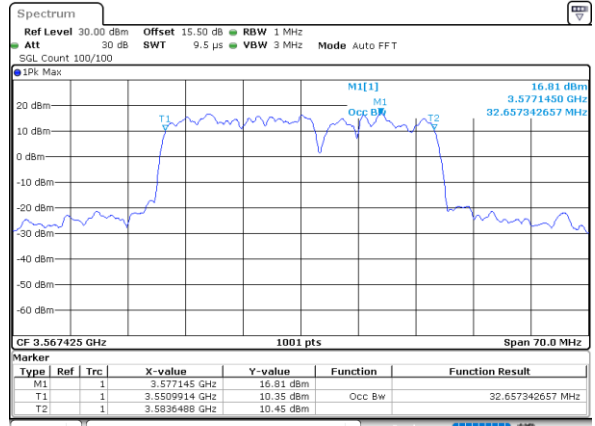

LTE Band 48C

64QAM

Lowest Channel / 15MHz+20MHz

Date: 23.FEB.2021 13:42:25

Lowest Channel / 20MHz+5MHz

Date: 22.FEB.2021 11:49:08

Middle Channel / 15MHz+20MHz

Date: 23.FEB.2021 13:45:47

Middle Channel / 20MHz+5MHz

Date: 22.FEB.2021 11:52:44

Highest Channel / 15MHz+20MHz

Date: 23.FEB.2021 13:48:00

Highest Channel / 20MHz+5MHz

Date: 22.FEB.2021 11:55:11

LTE Band 48C

64QAM

Lowest Channel / 20MHz+10MHz

Date: 23.FEB.2021 13:55:07

Lowest Channel / 20MHz+15MHz

Date: 23.FEB.2021 14:55:51

Middle Channel / 20MHz+10MHz

Date: 23.FEB.2021 13:58:29

Middle Channel / 20MHz+15MHz

Date: 23.FEB.2021 14:59:13

Highest Channel / 20MHz+10MHz

Date: 23.FEB.2021 14:00:42

Highest Channel / 20MHz+15MHz

Date: 23.FEB.2021 15:01:26

LTE Band 48C

64QAM

Lowest Channel / 20MHz+20MHz

N/A