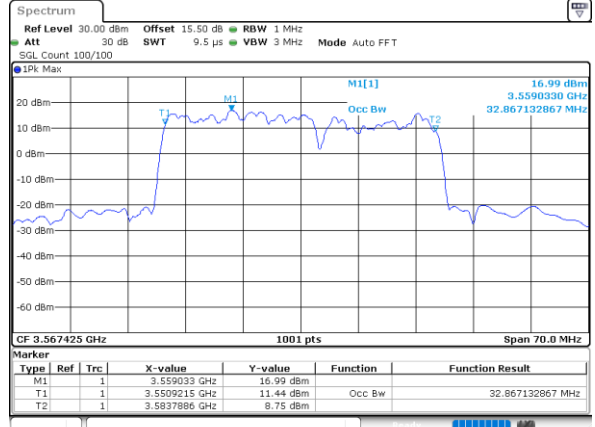

Date: 22.FEB.2021 11:44:03

Highest Channel / 10MHz+20MHz

Date: 22.FEB.2021 13:46:03

LTE Band 48C

16QAM

Lowest Channel / 15MHz+20MHz

Date: 23.FEB.2021 13:41:50

Lowest Channel / 20MHz+5MHz

Date: 22.FEB.2021 11:48:34

Middle Channel / 15MHz+20MHz

Date: 23.FEB.2021 13:45:12

Middle Channel / 20MHz+5MHz

Date: 22.FEB.2021 11:52:09

Highest Channel / 15MHz+20MHz

Date: 23.FEB.2021 13:48:35

Highest Channel / 20MHz+5MHz

Date: 22.FEB.2021 11:55:45

LTE Band 48C

16QAM

Lowest Channel / 20MHz+10MHz

Date: 23.FEB.2021 13:54:32

Lowest Channel / 20MHz+15MHz

Date: 23.FEB.2021 14:55:16

Middle Channel / 20MHz+10MHz

Date: 23.FEB.2021 13:57:54

Middle Channel / 20MHz+15MHz

Date: 23.FEB.2021 14:58:38

Highest Channel / 20MHz+10MHz

Date: 23.FEB.2021 14:01:16

Highest Channel / 20MHz+15MHz

Date: 23.FEB.2021 15:02:01

LTE Band 48C