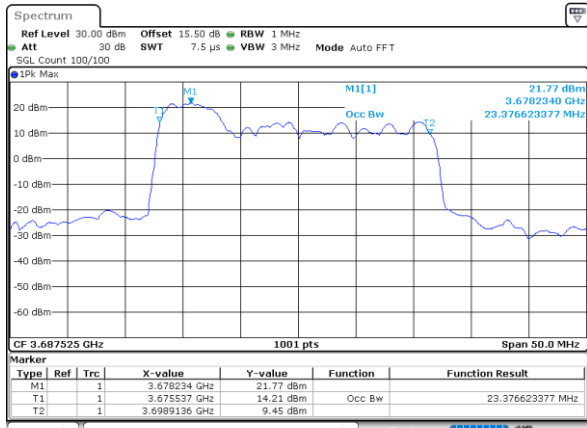

Mode	LTE Band 48C : 99%OBW(MHz)			
64QAM				
BW	5MHz+20MHz	10MHz+20MHz	15MHz+20MHz	20MHz+5MHz
Lowest CH	22.83	27.99	32.94	23.13
Middle CH	23.28	27.93	32.94	23.23
Highest CH	23.18	28.05	32.66	23.28
BW	20MHz+10MHz	20MHz+15MHz	20MHz+20MHz	N/A
Lowest CH	28.23	32.66	37.80	-
Middle CH	27.99	32.59	37.72	-
Highest CH	27.87	32.80	37.64	-

LTE Band 48C

QPSK

Lowest Channel / 5MHz+20MHz

Date: 22.FEB.2021 11:36:46

Lowest Channel / 10MHz+20MHz

Date: 22.FEB.2021 13:38:32

Middle Channel / 5MHz+20MHz

Date: 22.FEB.2021 11:40:07

Middle Channel / 10MHz+20MHz

Date: 22.FEB.2021 13:42:07

Highest Channel / 5MHz+20MHz

Date: 22.FEB.2021 11:44:38

Highest Channel / 10MHz+20MHz

Date: 22.FEB.2021 13:46:37

LTE Band 48C

QPSK