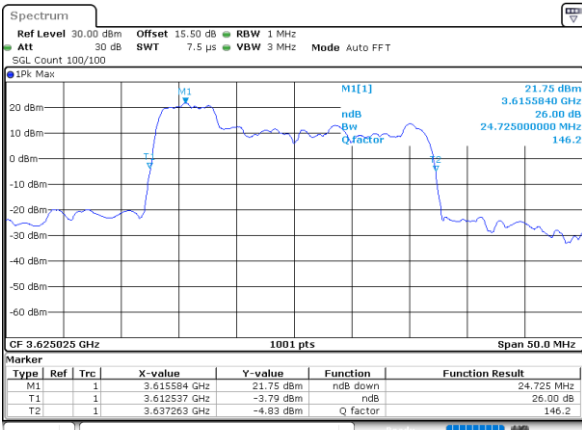

LTE Band 48C

64QAM

Lowest Channel / 5MHz+20MHz

Date: 22.FEB.2021 11:38:29

Lowest Channel / 10MHz+20MHz

Date: 22.FEB.2021 13:40:15

Middle Channel / 5MHz+20MHz

Date: 22.FEB.2021 11:41:50

Middle Channel / 10MHz+20MHz

Date: 22.FEB.2021 13:43:50

Highest Channel / 5MHz+20MHz

Date: 22.FEB.2021 11:46:17

Highest Channel / 10MHz+20MHz

Date: 22.FEB.2021 13:48:17

LTE Band 48C

64QAM