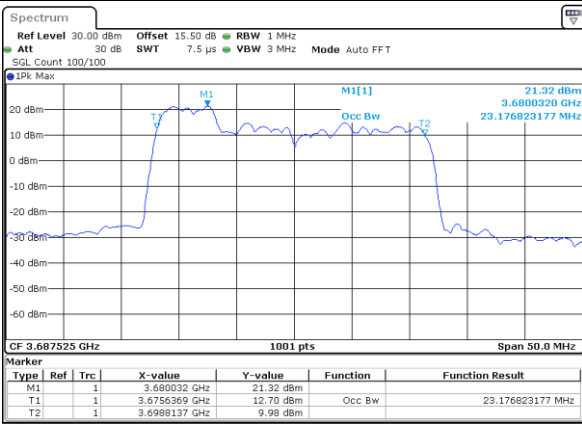

N/A

Date: 23.FEB.2021 14:37:45

LTE Band 48C

64QAM

Lowest Channel / 5MHz+20MHz

Date: 22.FEB.2021 11:37:55

Lowest Channel / 10MHz+20MHz

Date: 22.FEB.2021 13:39:41

Middle Channel / 5MHz+20MHz

Date: 22.FEB.2021 11:43:16

Middle Channel / 10MHz+20MHz

Date: 22.FEB.2021 13:43:16

Highest Channel / 5MHz+20MHz

Date: 22.FEB.2021 11:43:29

Highest Channel / 10MHz+20MHz

Date: 22.FEB.2021 13:45:28

LTE Band 48C

64QAM

Lowest Channel / 15MHz+20MHz

Date: 23.FEB.2021 13:42:25

Lowest Channel / 20MHz+5MHz

Date: 22.FEB.2021 11:49:08

Middle Channel / 15MHz+20MHz

Date: 23.FEB.2021 13:45:47

Middle Channel / 20MHz+5MHz

Date: 22.FEB.2021 11:52:44

Highest Channel / 15MHz+20MHz

Date: 23.FEB.2021 13:48:00

Highest Channel / 20MHz+5MHz

Date: 22.FEB.2021 11:55:11

LTE Band 48C

64QAM