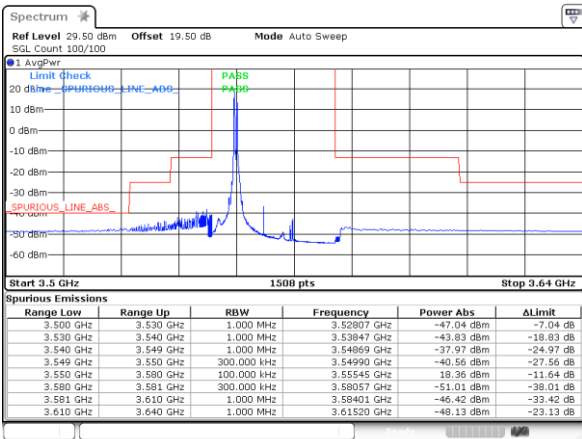

Date: 23.FEB.2021 14:31:35

Middle Channel / 20MHz+20MHz

N/A

Date: 23.FEB.2021 14:34:57

Highest Channel / 20MHz+20MHz

N/A

Date: 23.FEB.2021 14:37:10

Conducted Band Edge

LTE Band 48C / 5MHz+20MHz

QPSK

Lowest Band Edge / 1RB0 and 1RB99

Middle Band Edge / 1RB0 and 1RB99

Date: 11.MAR.2021 17:00:48

Date: 11.MAR.2021 17:40:11

Lowest Band Edge / 1RB24 and 1RB0

Middle Band Edge / 1RB24 and 1RB0

Date: 11.MAR.2021 17:11:58

Date: 11.MAR.2021 17:50:35

LTE Band 48C / 5MHz+20MHz

QPSK

Highest Band Edge / 1RB0 and 1RB99

N/A

Date: 11.MAR.2021 17:23:33

Highest Band Edge / 1RB24 and 1RB0

N/A

Date: 11.MAR.2021 17:14:38

Highest Band Edge / Full RB

N/A

Date: 11.MAR.2021 17:25:46

LTE Band 48C / 10MHz+20MHz

QPSK

Lowest Band Edge / 1RB0 and 1RB99