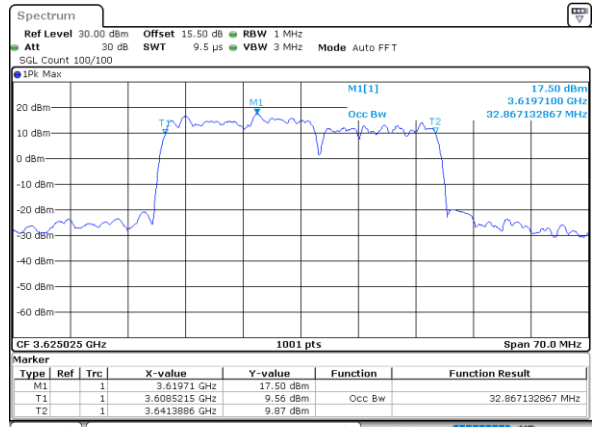

Date: 22.FEB.2021 11:48:34

Middle Channel / 15MHz+20MHz

Date: 23.FEB.2021 13:45:12

Middle Channel / 20MHz+5MHz

Date: 22.FEB.2021 11:52:09

Highest Channel / 15MHz+20MHz

Date: 23.FEB.2021 13:48:35

Highest Channel / 20MHz+5MHz

Date: 22.FEB.2021 11:55:45

LTE Band 48C

16QAM

Lowest Channel / 20MHz+10MHz

Date: 23.FEB.2021 13:54:32

Lowest Channel / 20MHz+15MHz

Date: 23.FEB.2021 14:55:16

Middle Channel / 20MHz+10MHz

Date: 23.FEB.2021 13:57:54

Middle Channel / 20MHz+15MHz

Date: 23.FEB.2021 14:58:38

Highest Channel / 20MHz+10MHz

Date: 23.FEB.2021 14:01:16

Highest Channel / 20MHz+15MHz

Date: 23.FEB.2021 15:02:01

LTE Band 48C