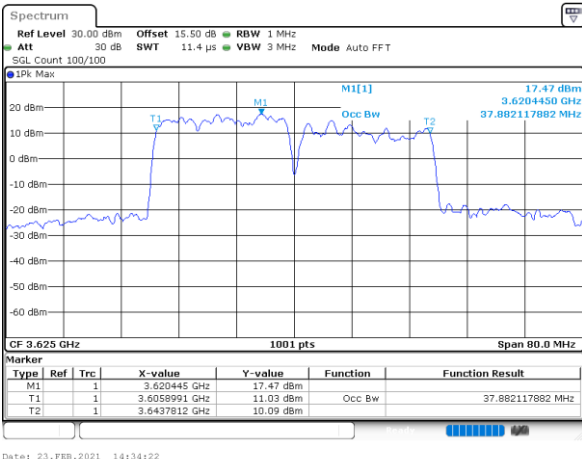

Date: 23.FEB.2021 13:57:54

Middle Channel / 20MHz+15MHz

Date: 23.FEB.2021 14:58:38

Highest Channel / 20MHz+10MHz

Date: 23.FEB.2021 14:01:16

Highest Channel / 20MHz+15MHz

Date: 23.FEB.2021 15:02:01

LTE Band 48C

16QAM

Lowest Channel / 20MHz+20MHz

N/A

Date: 23.FEB.2021 14:31:00

Middle Channel / 20MHz+20MHz

N/A

Date: 23.FEB.2021 14:34:22

Highest Channel / 20MHz+20MHz

N/A

Date: 23.FEB.2021 14:37:45

LTE Band 48C

64QAM

Lowest Channel / 5MHz+20MHz

Date: 22.FEB.2021 11:37:55

Lowest Channel / 10MHz+20MHz

Date: 22.FEB.2021 13:39:41