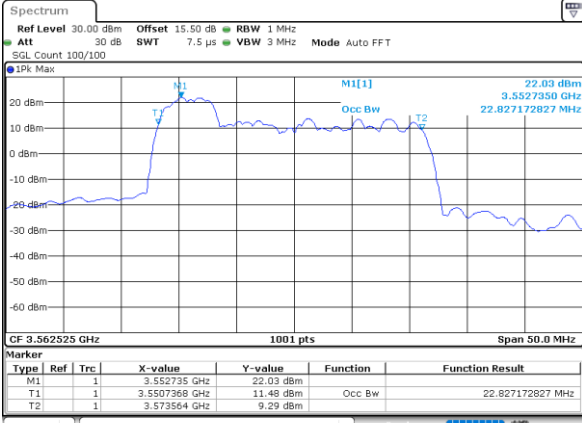

Date: 23.FEB.2021 13:57:54

Middle Channel / 20MHz+15MHz

Date: 23.FEB.2021 14:58:38

Highest Channel / 20MHz+10MHz

Date: 23.FEB.2021 14:01:16

Highest Channel / 20MHz+15MHz

Date: 23.FEB.2021 15:02:01

LTE Band 48C

N/A

Date: 23.FEB.2021 14:37:45

LTE Band 48C

64QAM

Lowest Channel / 5MHz+20MHz

Date: 22.FEB.2021 11:37:55

Lowest Channel / 10MHz+20MHz

Date: 22.FEB.2021 13:39:41

Middle Channel / 5MHz+20MHz

Date: 22.FEB.2021 11:43:16

Middle Channel / 10MHz+20MHz

Date: 22.FEB.2021 13:43:16

Highest Channel / 5MHz+20MHz

Date: 22.FEB.2021 11:43:29

Highest Channel / 10MHz+20MHz

Date: 22.FEB.2021 13:45:28