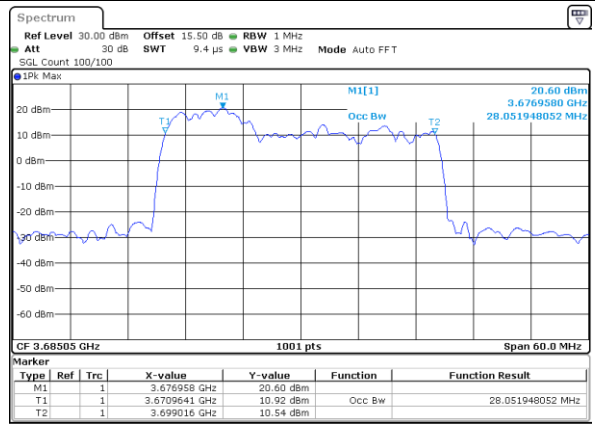

N/A

Date: 23.FEB.2021 14:37:45

LTE Band 48C

64QAM

Lowest Channel / 5MHz+20MHz

Date: 22.FEB.2021 11:37:55

Lowest Channel / 10MHz+20MHz

Date: 22.FEB.2021 13:39:41

Middle Channel / 5MHz+20MHz

Date: 22.FEB.2021 11:43:16

Middle Channel / 10MHz+20MHz

Date: 22.FEB.2021 13:43:16

Highest Channel / 5MHz+20MHz

Date: 22.FEB.2021 11:43:29

Highest Channel / 10MHz+20MHz

Date: 22.FEB.2021 13:45:28

LTE Band 48C

64QAM

Lowest Channel / 15MHz+20MHz

Date: 23.FEB.2021 13:42:25

Lowest Channel / 20MHz+5MHz

Date: 22.FEB.2021 11:49:08

Middle Channel / 15MHz+20MHz

Date: 23.FEB.2021 13:45:47

Middle Channel / 20MHz+5MHz

Date: 22.FEB.2021 11:52:44

Highest Channel / 15MHz+20MHz

Date: 23.FEB.2021 13:48:00

Highest Channel / 20MHz+5MHz

Date: 22.FEB.2021 11:55:11

LTE Band 48C

64QAM