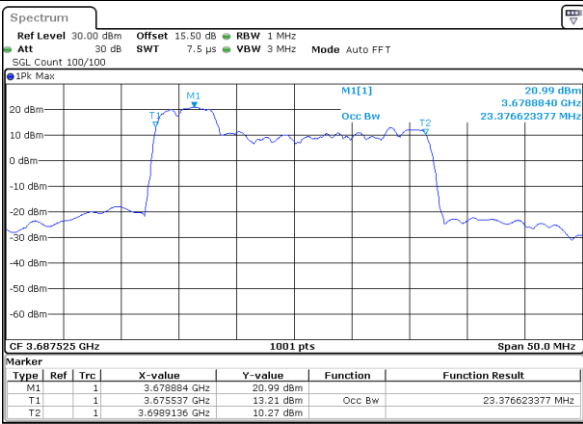

N/A

Date: 23.FEB.2021 14:33:48

Highest Channel / 20MHz+20MHz

N/A

Date: 23.FEB.2021 14:38:19

LTE Band 48C

16QAM

Lowest Channel / 5MHz+20MHz

Date: 22.FEB.2021 11:37:21

Lowest Channel / 10MHz+20MHz

Date: 22.FEB.2021 13:39:06

Middle Channel / 5MHz+20MHz

Date: 22.FEB.2021 11:40:41

Middle Channel / 10MHz+20MHz

Date: 22.FEB.2021 13:42:42

Highest Channel / 5MHz+20MHz

Date: 22.FEB.2021 11:44:03

Highest Channel / 10MHz+20MHz

Date: 22.FEB.2021 13:46:03

LTE Band 48C

16QAM

Lowest Channel / 15MHz+20MHz

Date: 23.FEB.2021 13:41:50

Lowest Channel / 20MHz+5MHz