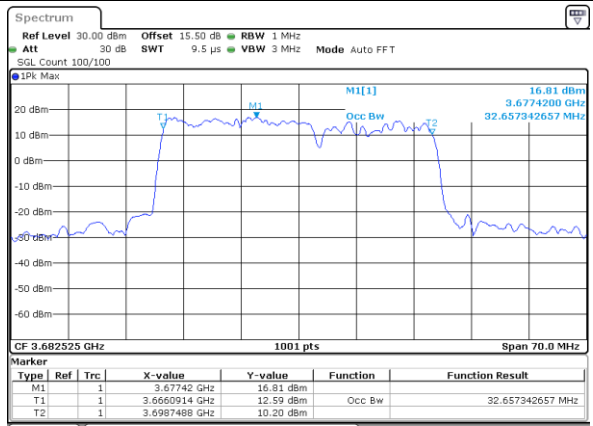

Highest Channel / 15MHz+20MHz

Date: 23.FEB.2021 13:49:10

Highest Channel / 20MHz+5MHz

Date: 22.FEB.2021 11:56:19

LTE Band 48C

QPSK

Lowest Channel / 20MHz+10MHz

Date: 23.FEB.2021 13:53:58

Lowest Channel / 20MHz+15MHz

Date: 23.FEB.2021 14:54:42

Middle Channel / 20MHz+10MHz

Date: 23.FEB.2021 13:57:20

Middle Channel / 20MHz+15MHz

Date: 23.FEB.2021 14:58:04

Highest Channel / 20MHz+10MHz

Date: 23.FEB.2021 14:01:51

Highest Channel / 20MHz+15MHz

Date: 23.FEB.2021 15:02:36

LTE Band 48C

QPSK

Lowest Channel / 20MHz+20MHz

N/A

Date: 23.FEB.2021 14:30:25

Middle Channel / 20MHz+20MHz