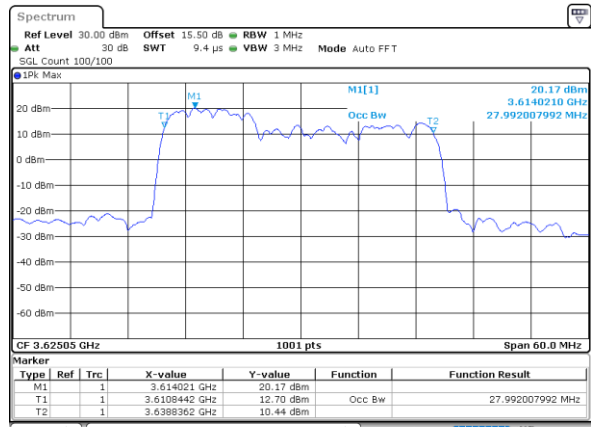

Mode	LTE Band 48C : 99%OBW(MHz)			
64QAM				
BW	5MHz+20MHz	10MHz+20MHz	15MHz+20MHz	20MHz+5MHz
Lowest CH	22.83	27.99	32.94	23.13
Middle CH	23.28	27.93	32.94	23.23
Highest CH	23.18	28.05	32.66	23.28
BW	20MHz+10MHz	20MHz+15MHz	20MHz+20MHz	N/A
Lowest CH	28.23	32.66	37.80	-
Middle CH	27.99	32.59	37.72	-
Highest CH	27.87	32.80	37.64	-

LTE Band 48C

QPSK

Lowest Channel / 5MHz+20MHz

Date: 22.FEB.2021 11:36:46

Lowest Channel / 10MHz+20MHz

Date: 22.FEB.2021 13:38:32

Middle Channel / 5MHz+20MHz

Date: 22.FEB.2021 11:40:07

Middle Channel / 10MHz+20MHz

Date: 22.FEB.2021 13:42:07

Highest Channel / 5MHz+20MHz

Date: 22.FEB.2021 11:44:38

Highest Channel / 10MHz+20MHz

Date: 22.FEB.2021 13:46:37

LTE Band 48C

QPSK