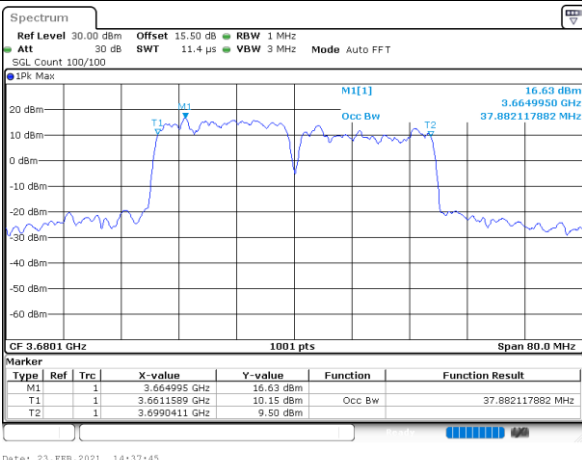

Date: 23.FEB.2021 13:57:54

Middle Channel / 20MHz+15MHz

Date: 23.FEB.2021 14:58:38

Highest Channel / 20MHz+10MHz

Date: 23.FEB.2021 14:01:16

Highest Channel / 20MHz+15MHz

Date: 23.FEB.2021 15:02:01

LTE Band 48C

16QAM

Lowest Channel / 20MHz+20MHz

N/A

Date: 23.FEB.2021 14:31:00

Middle Channel / 20MHz+20MHz

N/A

Date: 23.FEB.2021 14:34:22

Highest Channel / 20MHz+20MHz

N/A

Date: 23.FEB.2021 14:37:45

LTE Band 48C

64QAM

Lowest Channel / 5MHz+20MHz

Date: 22.FEB.2021 11:37:55

Lowest Channel / 10MHz+20MHz

Date: 22.FEB.2021 13:39:41