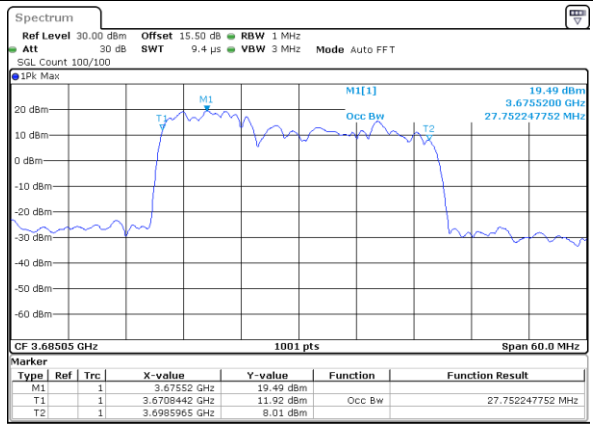

N/A

Date: 23.FEB.2021 14:33:48

Highest Channel / 20MHz+20MHz

N/A

Date: 23.FEB.2021 14:38:19

LTE Band 48C

16QAM

Lowest Channel / 5MHz+20MHz

Date: 22.FEB.2021 11:37:21

Lowest Channel / 10MHz+20MHz

Date: 22.FEB.2021 13:39:06

Middle Channel / 5MHz+20MHz

Date: 22.FEB.2021 11:40:41

Middle Channel / 10MHz+20MHz

Date: 22.FEB.2021 13:42:42

Highest Channel / 5MHz+20MHz

Date: 22.FEB.2021 11:44:03

Highest Channel / 10MHz+20MHz

Date: 22.FEB.2021 13:46:03

LTE Band 48C

16QAM

Lowest Channel / 15MHz+20MHz

Date: 23.FEB.2021 13:41:50

Lowest Channel / 20MHz+5MHz