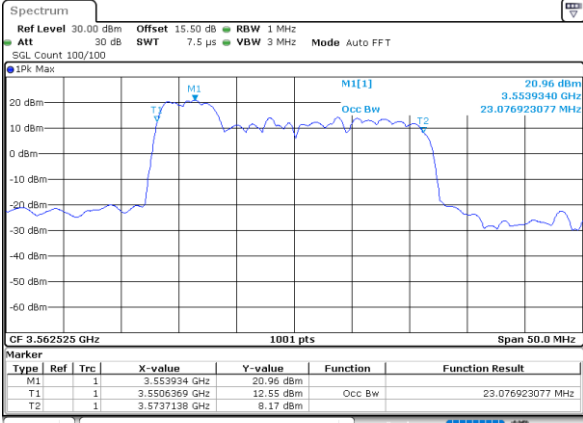

Highest Channel / 20MHz+15MHz

Date: 23.FEB.2021 15:02:36

LTE Band 48C

QPSK

Lowest Channel / 20MHz+20MHz

N/A

Date: 23.FEB.2021 14:30:25

Middle Channel / 20MHz+20MHz

N/A

Date: 23.FEB.2021 14:33:48

Highest Channel / 20MHz+20MHz

N/A

Date: 23.FEB.2021 14:38:19

LTE Band 48C

16QAM

Lowest Channel / 5MHz+20MHz

Date: 22.FEB.2021 11:37:21

Lowest Channel / 10MHz+20MHz

Date: 22.FEB.2021 13:39:06

Middle Channel / 5MHz+20MHz

Date: 22.FEB.2021 11:40:41

Middle Channel / 10MHz+20MHz

Date: 22.FEB.2021 13:42:42

Highest Channel / 5MHz+20MHz

Date: 22.FEB.2021 11:44:03

Highest Channel / 10MHz+20MHz

Date: 22.FEB.2021 13:46:03

LTE Band 48C

16QAM

Lowest Channel / 15MHz+20MHz

Date: 23.FEB.2021 13:41:50

Lowest Channel / 20MHz+5MHz