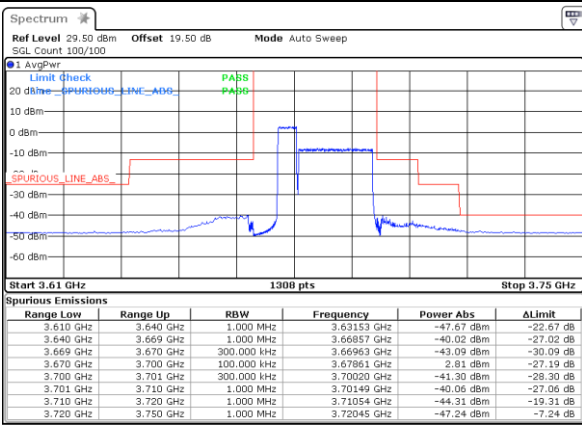

LTE Band 48C / 5MHz+20MHz

QPSK

Lowest Band Edge / 1RB0 and 1RB99

Middle Band Edge / 1RB0 and 1RB99

Date: 11.MAR.2021 17:00:48

Date: 11.MAR.2021 17:40:11

Lowest Band Edge / 1RB24 and 1RB0

Middle Band Edge / 1RB24 and 1RB0

Date: 11.MAR.2021 17:11:58

Date: 11.MAR.2021 17:50:35

LTE Band 48C / 5MHz+20MHz

QPSK

Highest Band Edge / 1RB0 and 1RB99

N/A

Date: 11.MAR.2021 17:23:33

Highest Band Edge / 1RB24 and 1RB0

N/A

Date: 11.MAR.2021 17:14:38

Highest Band Edge / Full RB

N/A

Date: 11.MAR.2021 17:25:46

LTE Band 48C / 10MHz+20MHz

QPSK

Lowest Band Edge / 1RB0 and 1RB99