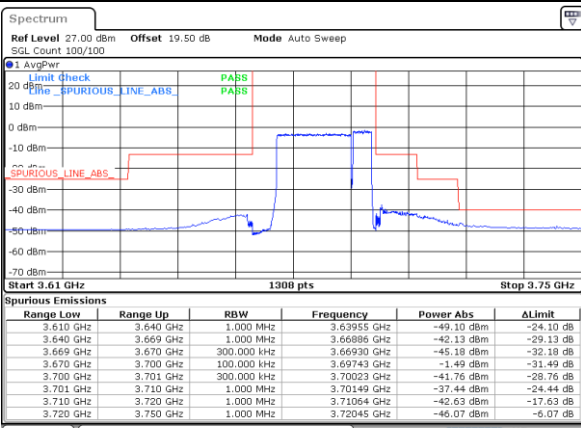

Date: 16.MAR.2021 14:15:39

Date: 16.MAR.2021 14:31:55

Lowest Band Edge / Full RB

Middle Band Edge / Full RB

Date: 12.MAR.2021 13:54:47

Date: 16.MAR.2021 14:51:32

LTE Band 48C / 20MHz+5MHz

QPSK

Highest Band Edge / 1RB0 and 1RB24

N/A

Date: 16_MAR_2021 15:10:23

Highest Band Edge / 1RB99 and 1RB0

N/A

Date: 16_MAR_2021 15:13:16

Highest Band Edge / Full RB

N/A