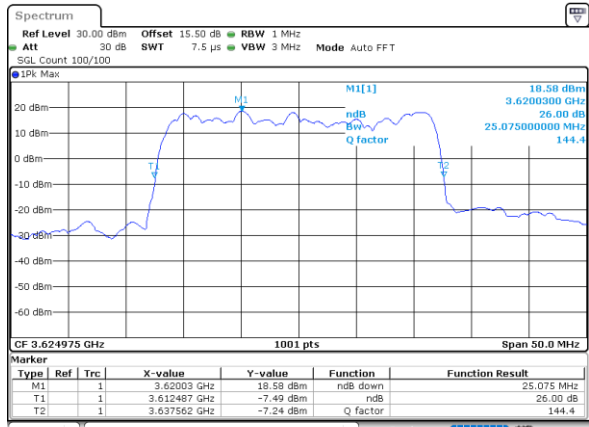

Middle Channel / 10MHz+20MHz

Date: 22.FEB.2021 13:43:50

Highest Channel / 5MHz+20MHz

Date: 22.FEB.2021 11:46:17

Highest Channel / 10MHz+20MHz

Date: 22.FEB.2021 13:48:17

LTE Band 48C

64QAM

Lowest Channel / 15MHz+20MHz

Date: 23.FEB.2021 13:42:59

Lowest Channel / 20MHz+5MHz

Date: 22.FEB.2021 11:49:42

Middle Channel / 15MHz+20MHz

Date: 23.FEB.2021 13:46:21

Middle Channel / 20MHz+5MHz

Date: 22.FEB.2021 11:53:18

Highest Channel / 15MHz+20MHz

Date: 23.FEB.2021 13:50:50

Highest Channel / 20MHz+5MHz

Date: 22.FEB.2021 11:57:59

LTE Band 48C

64QAM

Lowest Channel / 20MHz+10MHz

Date: 23.FEB.2021 13:55:41