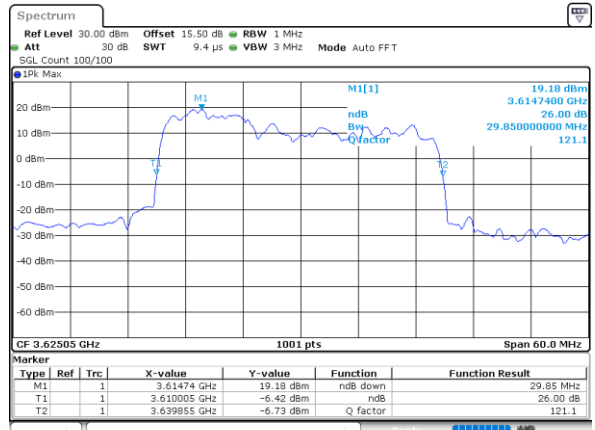

LTE Band 48C

64QAM

Lowest Channel / 5MHz+20MHz

Date: 22.FEB.2021 11:38:29

Lowest Channel / 10MHz+20MHz

Date: 22.FEB.2021 13:40:15

Middle Channel / 5MHz+20MHz

Date: 22.FEB.2021 11:41:50

Middle Channel / 10MHz+20MHz

Date: 22.FEB.2021 13:43:50

Highest Channel / 5MHz+20MHz

Date: 22.FEB.2021 11:46:17

Highest Channel / 10MHz+20MHz

Date: 22.FEB.2021 13:48:17

LTE Band 48C

64QAM