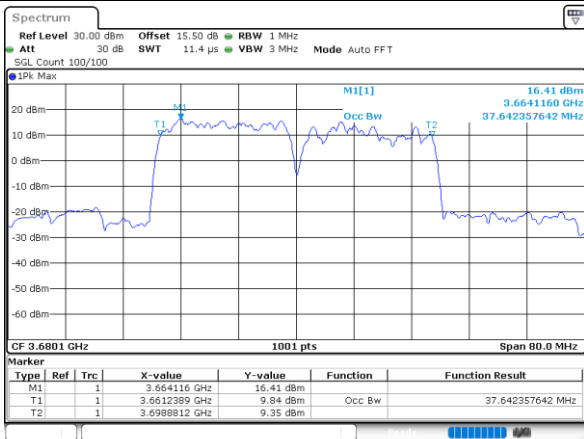

Highest Channel / 20MHz+10MHz

Date: 23.FEB.2021 14:00:42

Highest Channel / 20MHz+15MHz

Date: 23.FEB.2021 15:01:26

LTE Band 48C

64QAM

Lowest Channel / 20MHz+20MHz

N/A

Date: 23.FEB.2021 14:31:35

Middle Channel / 20MHz+20MHz

N/A

Date: 23.FEB.2021 14:34:57

Highest Channel / 20MHz+20MHz

N/A

Date: 23.FEB.2021 14:37:10

Conducted Band Edge

LTE Band 48C / 5MHz+20MHz

QPSK

Lowest Band Edge / 1RB0 and 1RB99

Middle Band Edge / 1RB0 and 1RB99

Date: 11.MAR.2021 17:00:48

Date: 11.MAR.2021 17:40:11

Lowest Band Edge / 1RB24 and 1RB0

Middle Band Edge / 1RB24 and 1RB0

Date: 11.MAR.2021 17:11:58

Date: 11.MAR.2021 17:50:35

LTE Band 48C / 5MHz+20MHz

QPSK

Highest Band Edge / 1RB0 and 1RB99

N/A

Date: 11.MAR.2021 17:23:33

Highest Band Edge / 1RB24 and 1RB0