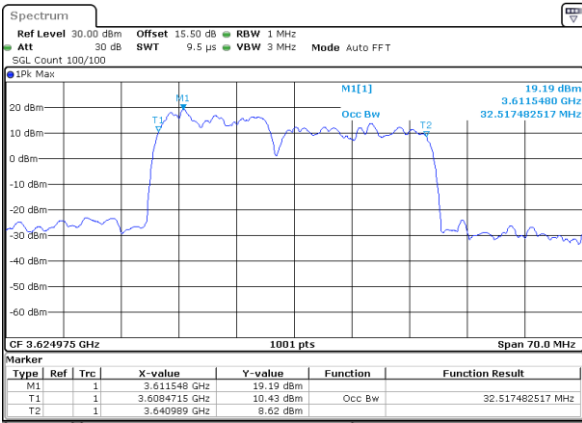

Date: 22.FEB.2021 11:37:21

Lowest Channel / 10MHz+20MHz

Date: 22.FEB.2021 13:39:06

Middle Channel / 5MHz+20MHz

Date: 22.FEB.2021 11:40:41

Middle Channel / 10MHz+20MHz

Date: 22.FEB.2021 13:42:42

Highest Channel / 5MHz+20MHz

Date: 22.FEB.2021 11:44:03

Highest Channel / 10MHz+20MHz

Date: 22.FEB.2021 13:46:03

LTE Band 48C

16QAM

Lowest Channel / 15MHz+20MHz

Date: 23.FEB.2021 13:41:50

Lowest Channel / 20MHz+5MHz

Date: 22.FEB.2021 11:48:34

Middle Channel / 15MHz+20MHz

Date: 23.FEB.2021 13:45:12

Middle Channel / 20MHz+5MHz

Date: 22.FEB.2021 11:52:09

Highest Channel / 15MHz+20MHz

Date: 23.FEB.2021 13:48:35

Highest Channel / 20MHz+5MHz