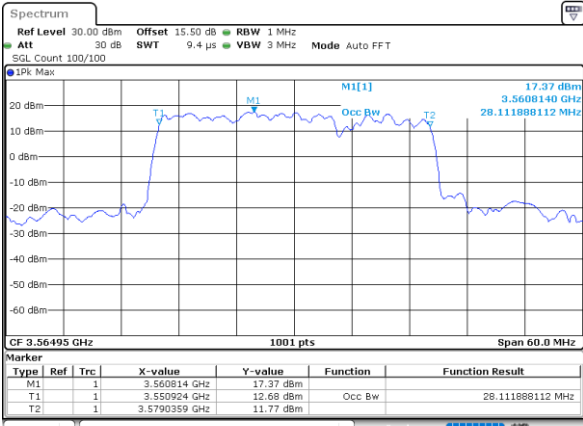

Highest Channel / 15MHz+20MHz

Date: 23.FEB.2021 13:49:10

Highest Channel / 20MHz+5MHz

Date: 22.FEB.2021 11:56:19

LTE Band 48C

QPSK

Lowest Channel / 20MHz+10MHz

Date: 23.FEB.2021 13:53:58

Lowest Channel / 20MHz+15MHz

Date: 23.FEB.2021 14:54:42

Middle Channel / 20MHz+10MHz

Date: 23.FEB.2021 13:57:20

Middle Channel / 20MHz+15MHz

Date: 23.FEB.2021 14:58:04

Highest Channel / 20MHz+10MHz

Date: 23.FEB.2021 14:01:51