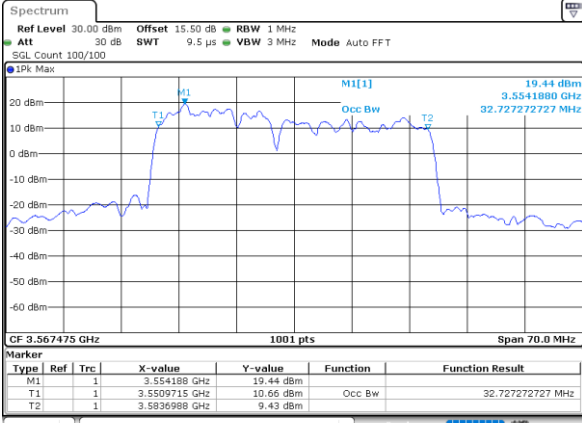

Date: 22.FEB.2021 11:37:21

Lowest Channel / 10MHz+20MHz

Date: 22.FEB.2021 13:39:06

Middle Channel / 5MHz+20MHz

Date: 22.FEB.2021 11:40:41

Middle Channel / 10MHz+20MHz

Date: 22.FEB.2021 13:42:42

Highest Channel / 5MHz+20MHz

Date: 22.FEB.2021 11:44:03

Highest Channel / 10MHz+20MHz

Date: 22.FEB.2021 13:46:03

LTE Band 48C

16QAM

Lowest Channel / 15MHz+20MHz

Date: 23.FEB.2021 13:41:50

Lowest Channel / 20MHz+5MHz

Date: 22.FEB.2021 11:48:34

Middle Channel / 15MHz+20MHz

Date: 23.FEB.2021 13:45:12

Middle Channel / 20MHz+5MHz

Date: 22.FEB.2021 11:52:09

Highest Channel / 15MHz+20MHz

Date: 23.FEB.2021 13:48:35

Highest Channel / 20MHz+5MHz