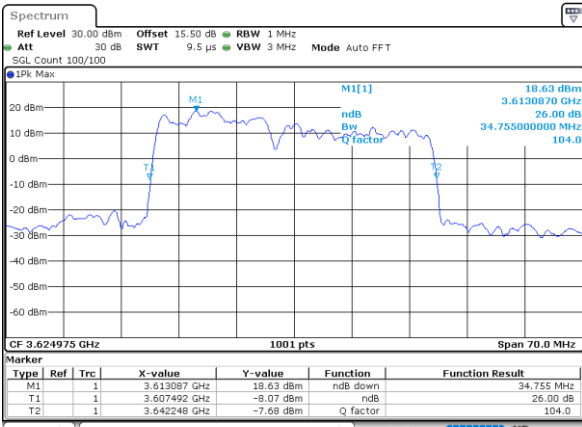

Middle Channel / 10MHz+20MHz

Date: 22.FEB.2021 13:43:50

Highest Channel / 5MHz+20MHz

Date: 22.FEB.2021 11:46:17

Highest Channel / 10MHz+20MHz

Date: 22.FEB.2021 13:48:17

LTE Band 48C

64QAM

Lowest Channel / 15MHz+20MHz

Date: 23.FEB.2021 13:42:59

Lowest Channel / 20MHz+5MHz

Date: 22.FEB.2021 11:49:42

Middle Channel / 15MHz+20MHz

Date: 23.FEB.2021 13:46:21

Middle Channel / 20MHz+5MHz

Date: 22.FEB.2021 11:53:18

Highest Channel / 15MHz+20MHz

Date: 23.FEB.2021 13:50:50

Highest Channel / 20MHz+5MHz

Date: 22.FEB.2021 11:57:59

LTE Band 48C

64QAM

Lowest Channel / 20MHz+10MHz

Date: 23.FEB.2021 13:55:41

Lowest Channel / 20MHz+15MHz

Date: 23.FEB.2021 14:15:25

Middle Channel / 20MHz+10MHz

Date: 23.FEB.2021 13:59:03

Middle Channel / 20MHz+15MHz

Date: 23.FEB.2021 14:09:47

Highest Channel / 20MHz+10MHz

Date: 23.FEB.2021 14:03:31