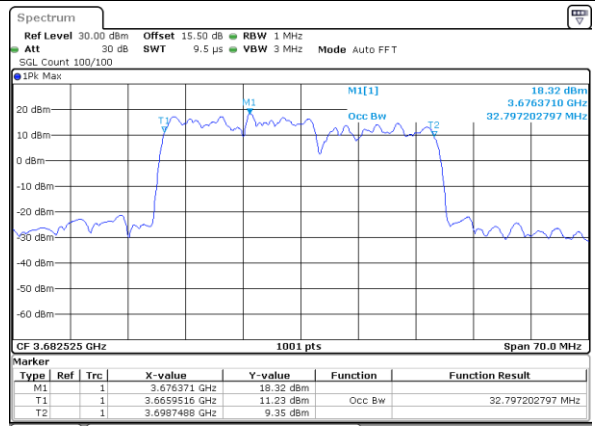

Middle Channel / 20MHz+5MHz

Date: 22.FEB.2021 11:52:44

Highest Channel / 15MHz+20MHz

Date: 23.FEB.2021 13:48:00

Highest Channel / 20MHz+5MHz

Date: 22.FEB.2021 11:55:11

LTE Band 48C

64QAM

Lowest Channel / 20MHz+10MHz

Date: 23.FEB.2021 13:55:07

Lowest Channel / 20MHz+15MHz

Date: 23.FEB.2021 14:55:51

Middle Channel / 20MHz+10MHz

Date: 23.FEB.2021 13:58:29

Middle Channel / 20MHz+15MHz

Date: 23.FEB.2021 14:59:13

Highest Channel / 20MHz+10MHz

Date: 23.FEB.2021 14:00:42

Highest Channel / 20MHz+15MHz

Date: 23.FEB.2021 15:01:26

LTE Band 48C

64QAM

Lowest Channel / 20MHz+20MHz

N/A