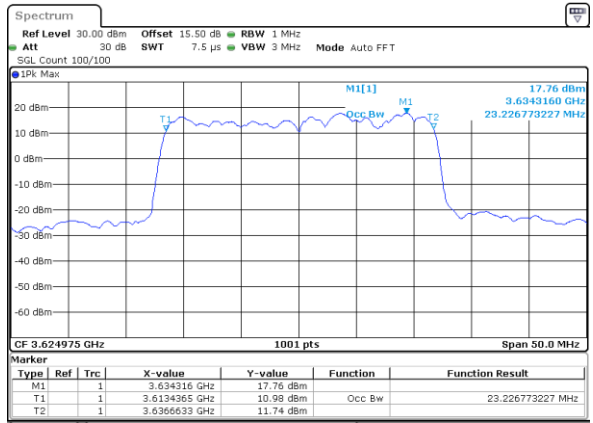

Middle Channel / 5MHz+20MHz

Date: 22.FEB.2021 11:43:16

Middle Channel / 10MHz+20MHz

Date: 22.FEB.2021 13:43:16

Highest Channel / 5MHz+20MHz

Date: 22.FEB.2021 11:43:29

Highest Channel / 10MHz+20MHz

Date: 22.FEB.2021 13:45:28

LTE Band 48C

64QAM

Lowest Channel / 15MHz+20MHz

Date: 23.FEB.2021 13:42:25

Lowest Channel / 20MHz+5MHz

Date: 22.FEB.2021 11:49:08

Middle Channel / 15MHz+20MHz

Date: 23.FEB.2021 13:45:47

Middle Channel / 20MHz+5MHz

Date: 22.FEB.2021 11:52:44

Highest Channel / 15MHz+20MHz

Date: 23.FEB.2021 13:48:00

Highest Channel / 20MHz+5MHz

Date: 22.FEB.2021 11:55:11

LTE Band 48C

64QAM

Lowest Channel / 20MHz+10MHz

Date: 23.FEB.2021 13:55:07

Lowest Channel / 20MHz+15MHz

Date: 23.FEB.2021 14:55:51

Middle Channel / 20MHz+10MHz

Date: 23.FEB.2021 13:58:29

Middle Channel / 20MHz+15MHz

Date: 23.FEB.2021 14:59:13