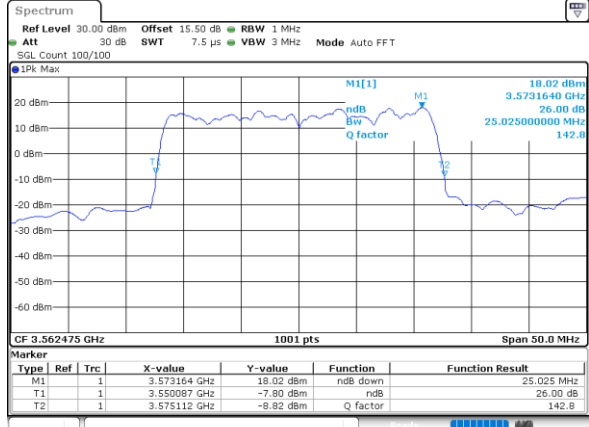

Middle Channel / 10MHz+20MHz

Date: 22.FEB.2021 13:43:50

Highest Channel / 5MHz+20MHz

Date: 22.FEB.2021 11:46:17

Highest Channel / 10MHz+20MHz

Date: 22.FEB.2021 13:48:17

LTE Band 48C

64QAM

Lowest Channel / 15MHz+20MHz

Date: 23.FEB.2021 13:42:59

Lowest Channel / 20MHz+5MHz

Date: 22.FEB.2021 11:49:42

Middle Channel / 15MHz+20MHz

Date: 23.FEB.2021 13:46:21

Middle Channel / 20MHz+5MHz

Date: 22.FEB.2021 11:53:18