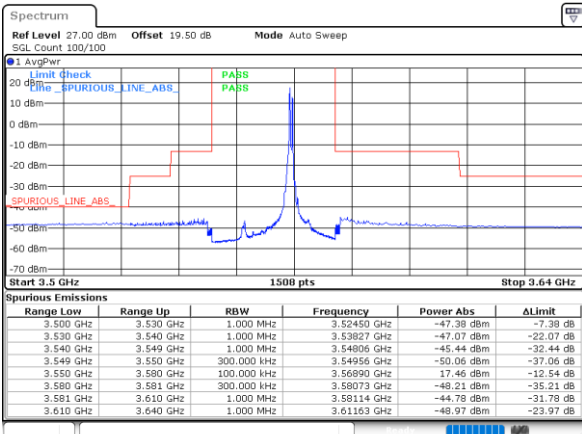

Date: 17_MAR_2021 11:04:42

Lowest Band Edge / Full RB

Middle Band Edge / Full RB

Date: 17_MAR_2021 10:32:44

Date: 17_MAR_2021 11:21:59

LTE Band 48C / 15MHz+20MHz

QPSK

Highest Band Edge / 1RB0 and 1RB99

LTE Band 48C/ 20MHz+5MHz

QPSK

Lowest Band Edge / 1RB0 and 1RB24

Middle Band Edge / 1RB0 and 1RB24

Date: 12.MAR.2021 14:05:44

Date: 16.MAR.2021 14:33:32

Lowest Band Edge / 1RB99 and 1RB0

Middle Band Edge / 1RB99 and 1RB0

Date: 16.MAR.2021 14:15:39

Date: 16.MAR.2021 14:31:55

Lowest Band Edge / Full RB

Middle Band Edge / Full RB

Date: 12.MAR.2021 13:54:47

Date: 16.MAR.2021 14:51:32

LTE Band 48C / 20MHz+5MHz

QPSK