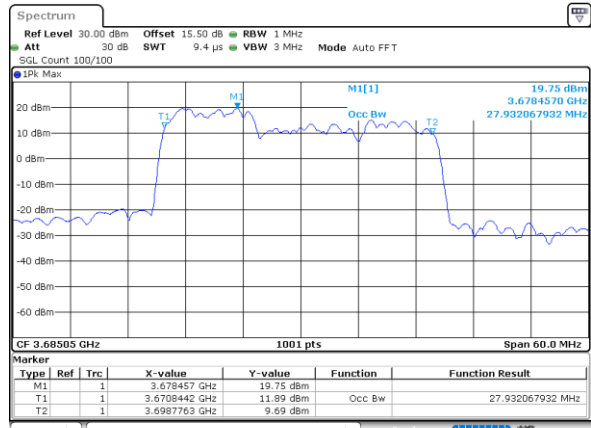

LTE Band 48C

QPSK

Lowest Channel / 5MHz+20MHz

Date: 22.FEB.2021 11:36:46

Lowest Channel / 10MHz+20MHz

Date: 22.FEB.2021 13:38:32

Middle Channel / 5MHz+20MHz

Date: 22.FEB.2021 11:40:07

Middle Channel / 10MHz+20MHz

Date: 22.FEB.2021 13:42:07

Highest Channel / 5MHz+20MHz

Date: 22.FEB.2021 11:44:38

Highest Channel / 10MHz+20MHz

Date: 22.FEB.2021 13:46:37

LTE Band 48C

QPSK

Lowest Channel / 15MHz+20MHz

Date: 23.FEB.2021 13:41:15

Lowest Channel / 20MHz+5MHz

Date: 22.FEB.2021 11:47:59

Middle Channel / 15MHz+20MHz

Date: 23.FEB.2021 13:44:38

Middle Channel / 20MHz+5MHz

Date: 22.FEB.2021 11:51:35

Highest Channel / 15MHz+20MHz

Date: 23.FEB.2021 13:49:10

Highest Channel / 20MHz+5MHz

Date: 22.FEB.2021 11:56:19

LTE Band 48C

QPSK

Lowest Channel / 20MHz+10MHz

Date: 23.FEB.2021 13:53:58