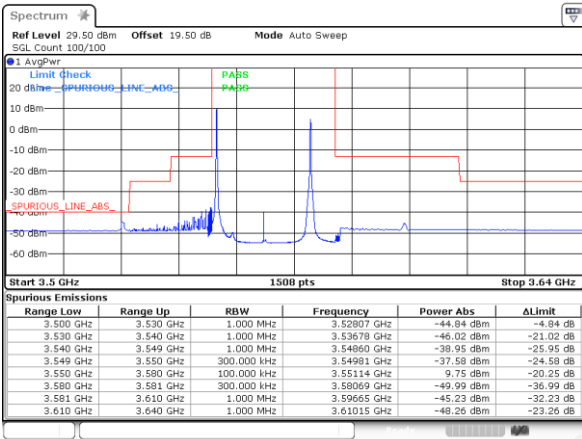

Highest Channel / 20MHz+10MHz

Date: 23.FEB.2021 14:00:42

Highest Channel / 20MHz+15MHz

Date: 23.FEB.2021 15:01:26

LTE Band 48C

64QAM

Lowest Channel / 20MHz+20MHz

N/A

Date: 23.FEB.2021 14:31:35

Middle Channel / 20MHz+20MHz

N/A

Date: 23.FEB.2021 14:34:57

Highest Channel / 20MHz+20MHz

N/A

Date: 23.FEB.2021 14:37:10

Conducted Band Edge

LTE Band 48C / 5MHz+20MHz

QPSK

Lowest Band Edge / 1RB0 and 1RB99

Middle Band Edge / 1RB0 and 1RB99

Date: 11.MAR.2021 17:00:48

Date: 11.MAR.2021 17:40:11

Lowest Band Edge / 1RB24 and 1RB0

Middle Band Edge / 1RB24 and 1RB0

Date: 11.MAR.2021 17:11:58

Date: 11.MAR.2021 17:50:35

LTE Band 48C / 5MHz+20MHz

QPSK

Highest Band Edge / 1RB0 and 1RB99

N/A

Date: 11.MAR.2021 17:23:33

Highest Band Edge / 1RB24 and 1RB0