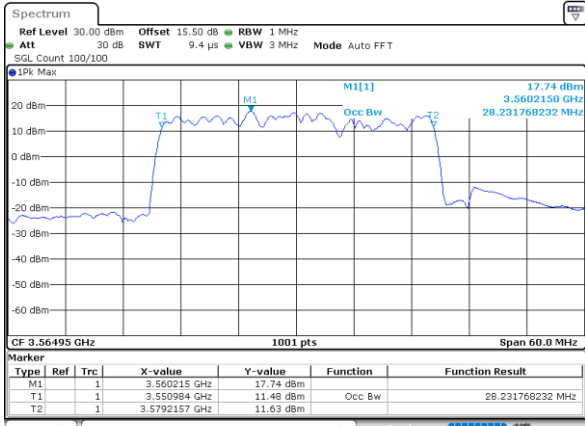

LTE Band 48C

64QAM

Lowest Channel / 15MHz+20MHz

Date: 23.FEB.2021 13:42:25

Lowest Channel / 20MHz+5MHz

Date: 22.FEB.2021 11:49:08

Middle Channel / 15MHz+20MHz

Date: 23.FEB.2021 13:45:47

Middle Channel / 20MHz+5MHz

Date: 22.FEB.2021 11:52:44

Highest Channel / 15MHz+20MHz

Date: 23.FEB.2021 13:48:00

Highest Channel / 20MHz+5MHz

Date: 22.FEB.2021 11:55:11

LTE Band 48C

64QAM

Lowest Channel / 20MHz+10MHz

Date: 23.FEB.2021 13:55:07

Lowest Channel / 20MHz+15MHz

Date: 23.FEB.2021 14:55:51

Middle Channel / 20MHz+10MHz

Date: 23.FEB.2021 13:58:29

Middle Channel / 20MHz+15MHz

Date: 23.FEB.2021 14:59:13

Highest Channel / 20MHz+10MHz

Date: 23.FEB.2021 14:00:42

Highest Channel / 20MHz+15MHz

Date: 23.FEB.2021 15:01:26

LTE Band 48C

64QAM

Lowest Channel / 20MHz+20MHz

N/A