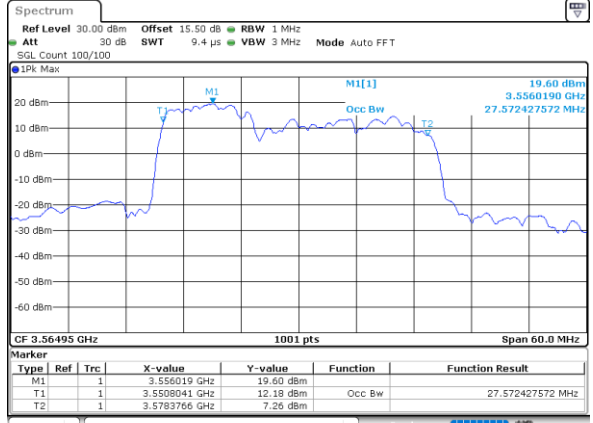

Highest Channel / 20MHz+15MHz

Date: 23.FEB.2021 15:02:36

LTE Band 48C

QPSK

Lowest Channel / 20MHz+20MHz

N/A

Date: 23.FEB.2021 14:30:25

Middle Channel / 20MHz+20MHz

N/A

Date: 23.FEB.2021 14:33:48

Highest Channel / 20MHz+20MHz

N/A

Date: 23.FEB.2021 14:38:19

LTE Band 48C

16QAM

Lowest Channel / 5MHz+20MHz

Date: 22.FEB.2021 11:37:21

Lowest Channel / 10MHz+20MHz

Date: 22.FEB.2021 13:39:06

Middle Channel / 5MHz+20MHz

Date: 22.FEB.2021 11:40:41

Middle Channel / 10MHz+20MHz

Date: 22.FEB.2021 13:42:42

Highest Channel / 5MHz+20MHz

Date: 22.FEB.2021 11:44:03

Highest Channel / 10MHz+20MHz

Date: 22.FEB.2021 13:46:03

LTE Band 48C

16QAM

Lowest Channel / 15MHz+20MHz

Date: 23.FEB.2021 13:41:50

Lowest Channel / 20MHz+5MHz