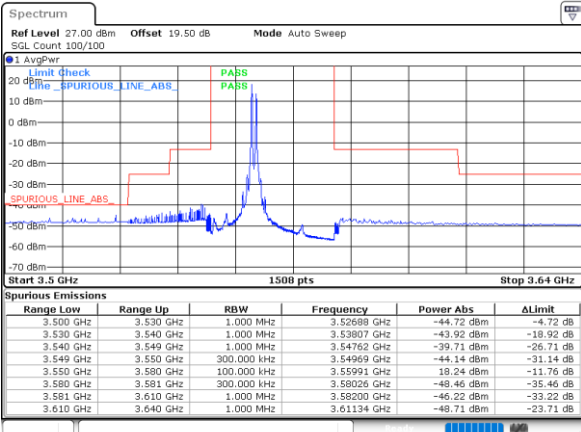

N/A

Date: 11.MAR.2021 17:14:38

Highest Band Edge / Full RB

N/A

Date: 11.MAR.2021 17:25:46

LTE Band 48C / 10MHz+20MHz

QPSK

Lowest Band Edge / 1RB0 and 1RB99

Middle Band Edge / 1RB0 and 1RB99

Date: 16.MAR.2021 15:41:44

Date: 16.MAR.2021 16:24:06

Lowest Band Edge / 1RB49 and 1RB0

Middle Band Edge / 1RB49 and 1RB0

Date: 16.MAR.2021 15:51:23

Date: 16.MAR.2021 16:13:31

Lowest Band Edge / Full RB

Middle Band Edge / Full RB

Date: 16.MAR.2021 15:23:03

Date: 16.MAR.2021 16:36:43

LTE Band 48C / 10MHz+20MHz

QPSK

Highest Band Edge / 1RB0 and 1RB99

N/A

Date: 16.MAR.2021 16:55:18

Highest Band Edge / 1RB49 and 1RB0

N/A

Date: 16.MAR.2021 16:57:48

Highest Band Edge / Full RB

N/A

Date: 16.MAR.2021 16:39:14

LTE Band 48C / 15MHz+20MHz