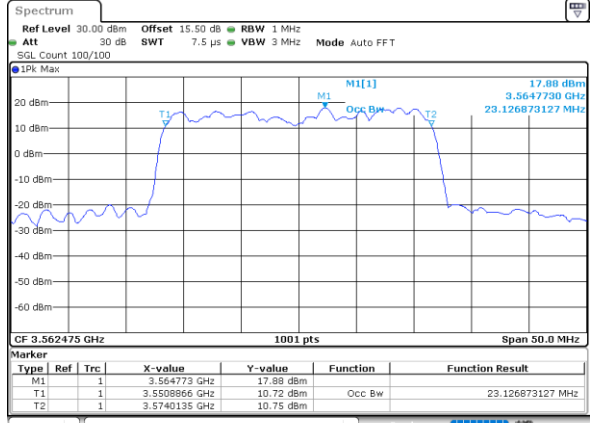

Middle Channel / 5MHz+20MHz

Date: 22.FEB.2021 11:43:16

Middle Channel / 10MHz+20MHz

Date: 22.FEB.2021 13:43:16

Highest Channel / 5MHz+20MHz

Date: 22.FEB.2021 11:43:29

Highest Channel / 10MHz+20MHz

Date: 22.FEB.2021 13:45:28

LTE Band 48C

64QAM

Lowest Channel / 15MHz+20MHz

Date: 23.FEB.2021 13:42:25

Lowest Channel / 20MHz+5MHz

Date: 22.FEB.2021 11:49:08

Middle Channel / 15MHz+20MHz

Date: 23.FEB.2021 13:45:47

Middle Channel / 20MHz+5MHz

Date: 22.FEB.2021 11:52:44

Highest Channel / 15MHz+20MHz

Date: 23.FEB.2021 13:48:00

Highest Channel / 20MHz+5MHz

Date: 22.FEB.2021 11:55:11

LTE Band 48C

64QAM

Lowest Channel / 20MHz+10MHz

Date: 23.FEB.2021 13:55:07

Lowest Channel / 20MHz+15MHz

Date: 23.FEB.2021 14:55:51

Middle Channel / 20MHz+10MHz

Date: 23.FEB.2021 13:58:29

Middle Channel / 20MHz+15MHz

Date: 23.FEB.2021 14:59:13