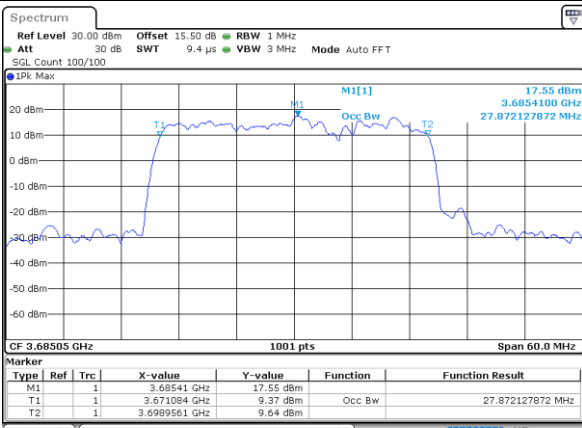

Date: 22.FEB.2021 11:48:34

Middle Channel / 15MHz+20MHz

Date: 23.FEB.2021 13:45:12

Middle Channel / 20MHz+5MHz

Date: 22.FEB.2021 11:52:09

Highest Channel / 15MHz+20MHz

Date: 23.FEB.2021 13:48:35

Highest Channel / 20MHz+5MHz

Date: 22.FEB.2021 11:55:45

LTE Band 48C

16QAM

Lowest Channel / 20MHz+10MHz

Date: 23.FEB.2021 13:54:32

Lowest Channel / 20MHz+15MHz

Date: 23.FEB.2021 14:55:16

Middle Channel / 20MHz+10MHz

Date: 23.FEB.2021 13:57:54

Middle Channel / 20MHz+15MHz

Date: 23.FEB.2021 14:58:38

Highest Channel / 20MHz+10MHz

Date: 23.FEB.2021 14:01:16

Highest Channel / 20MHz+15MHz

Date: 23.FEB.2021 15:02:01

LTE Band 48C