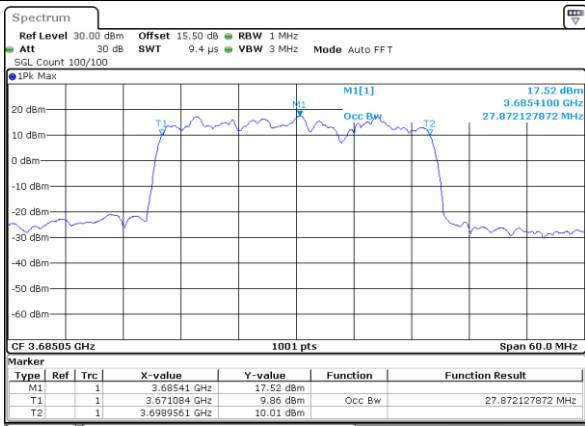

Middle Channel / 20MHz+5MHz

Date: 22.FEB.2021 11:52:44

Highest Channel / 15MHz+20MHz

Date: 23.FEB.2021 13:48:00

Highest Channel / 20MHz+5MHz

Date: 22.FEB.2021 11:55:11

LTE Band 48C

64QAM

Lowest Channel / 20MHz+10MHz

Date: 23.FEB.2021 13:55:07

Lowest Channel / 20MHz+15MHz

Date: 23.FEB.2021 14:55:51

Middle Channel / 20MHz+10MHz

Date: 23.FEB.2021 13:58:29

Middle Channel / 20MHz+15MHz

Date: 23.FEB.2021 14:59:13

Highest Channel / 20MHz+10MHz

Date: 23.FEB.2021 14:00:42

Highest Channel / 20MHz+15MHz

Date: 23.FEB.2021 15:01:26

LTE Band 48C

64QAM

Lowest Channel / 20MHz+20MHz

N/A