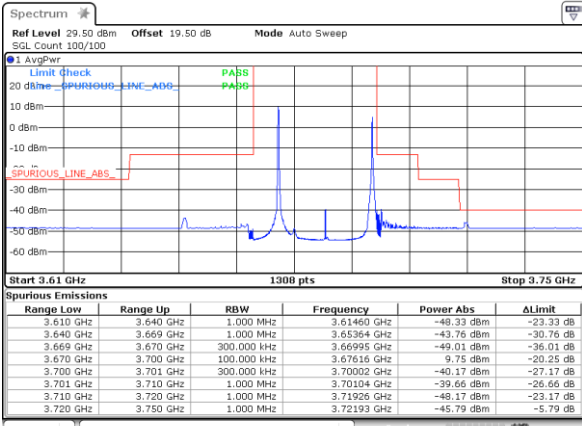

LTE Band 48C / 5MHz+20MHz

QPSK

Lowest Band Edge / 1RB0 and 1RB99

Middle Band Edge / 1RB0 and 1RB99

Date: 11.MAR.2021 17:00:48

Date: 11.MAR.2021 17:40:11

Lowest Band Edge / 1RB24 and 1RB0

Middle Band Edge / 1RB24 and 1RB0

Date: 11.MAR.2021 17:11:58

Date: 11.MAR.2021 17:50:35

LTE Band 48C / 5MHz+20MHz

QPSK

Highest Band Edge / 1RB0 and 1RB99

N/A

Date: 11.MAR.2021 17:23:33

Highest Band Edge / 1RB24 and 1RB0

N/A

Date: 11.MAR.2021 17:14:38

Highest Band Edge / Full RB

N/A

Date: 11.MAR.2021 17:25:46

LTE Band 48C / 10MHz+20MHz

QPSK

Lowest Band Edge / 1RB0 and 1RB99