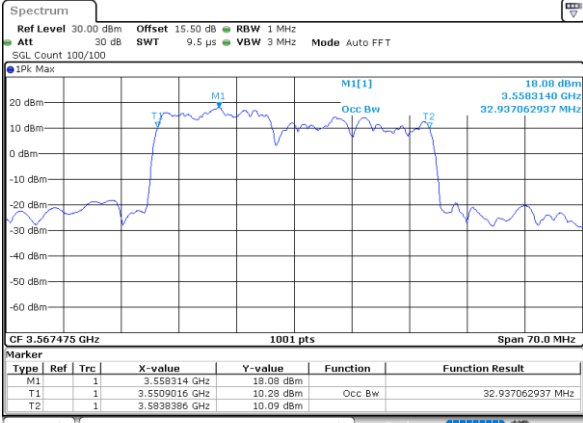

N/A

Date: 23.FEB.2021 14:37:45

LTE Band 48C

64QAM

Lowest Channel / 5MHz+20MHz

Date: 22.FEB.2021 11:37:55

Lowest Channel / 10MHz+20MHz

Date: 22.FEB.2021 13:39:41

Middle Channel / 5MHz+20MHz

Date: 22.FEB.2021 11:43:16

Middle Channel / 10MHz+20MHz

Date: 22.FEB.2021 13:43:16

Highest Channel / 5MHz+20MHz

Date: 22.FEB.2021 11:43:29

Highest Channel / 10MHz+20MHz

Date: 22.FEB.2021 13:45:28

LTE Band 48C

64QAM

Lowest Channel / 15MHz+20MHz

Date: 23.FEB.2021 13:42:25

Lowest Channel / 20MHz+5MHz

Date: 22.FEB.2021 11:49:08

Middle Channel / 15MHz+20MHz

Date: 23.FEB.2021 13:45:47

Middle Channel / 20MHz+5MHz

Date: 22.FEB.2021 11:52:44

Highest Channel / 15MHz+20MHz

Date: 23.FEB.2021 13:48:00

Highest Channel / 20MHz+5MHz

Date: 22.FEB.2021 11:55:11

LTE Band 48C

64QAM