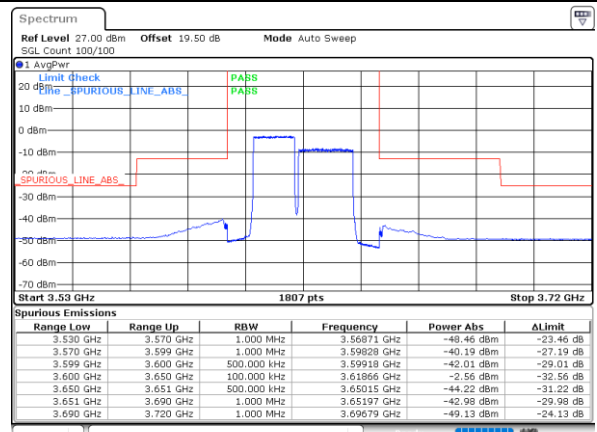

Lowest Band Edge / Full RB

Middle Band Edge / Full RB

Date: 16.MAR.2021 15:23:03

Date: 16.MAR.2021 16:36:43

LTE Band 48C / 10MHz+20MHz

QPSK

Highest Band Edge / 1RB0 and 1RB99

N/A

Date: 16.MAR.2021 16:55:18

Highest Band Edge / 1RB49 and 1RB0

N/A

Date: 16.MAR.2021 16:57:48

Highest Band Edge / Full RB

N/A

Date: 16.MAR.2021 16:39:14

LTE Band 48C / 15MHz+20MHz

QPSK

Lowest Band Edge / 1RB0 and 1RB99

Middle Band Edge / 1RB0 and 1RB99

Date: 17_MAR_2021 10:49:36

Date: 17_MAR_2021 11:07:36

Lowest Band Edge / 1RB74 and 1RB0

Middle Band Edge / 1RB74 and 1RB0

Date: 17_MAR_2021 10:51:57

Date: 17_MAR_2021 11:04:42

Lowest Band Edge / Full RB

Middle Band Edge / Full RB

Date: 17_MAR_2021 10:32:44

Date: 17_MAR_2021 11:21:59

LTE Band 48C / 15MHz+20MHz

QPSK

Highest Band Edge / 1RB0 and 1RB99