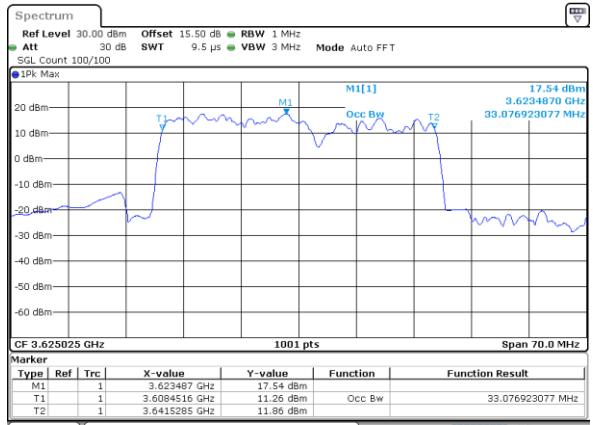

Highest Channel / 15MHz+20MHz

Date: 23.FEB.2021 13:49:10

Highest Channel / 20MHz+5MHz

Date: 22.FEB.2021 11:56:19

LTE Band 48C

QPSK

Lowest Channel / 20MHz+10MHz

Date: 23.FEB.2021 13:53:58

Lowest Channel / 20MHz+15MHz

Date: 23.FEB.2021 14:54:42

Middle Channel / 20MHz+10MHz

Date: 23.FEB.2021 13:57:20

Middle Channel / 20MHz+15MHz

Date: 23.FEB.2021 14:58:04

Highest Channel / 20MHz+10MHz

Date: 23.FEB.2021 14:01:51

Highest Channel / 20MHz+15MHz

Date: 23.FEB.2021 15:02:36

LTE Band 48C

QPSK

Lowest Channel / 20MHz+20MHz

N/A

Date: 23.FEB.2021 14:30:25

Middle Channel / 20MHz+20MHz

N/A

Date: 23.FEB.2021 14:33:48

Highest Channel / 20MHz+20MHz

N/A

Date: 23.FEB.2021 14:38:19

LTE Band 48C

16QAM

Lowest Channel / 5MHz+20MHz