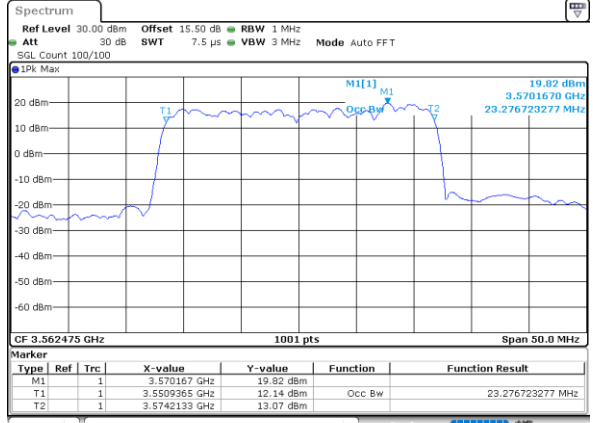

LTE Band 48C

QPSK

Lowest Channel / 5MHz+20MHz

Date: 22.FEB.2021 11:36:46

Lowest Channel / 10MHz+20MHz

Date: 22.FEB.2021 13:38:32

Middle Channel / 5MHz+20MHz

Date: 22.FEB.2021 11:40:07

Middle Channel / 10MHz+20MHz

Date: 22.FEB.2021 13:42:07

Highest Channel / 5MHz+20MHz

Date: 22.FEB.2021 11:44:38

Highest Channel / 10MHz+20MHz

Date: 22.FEB.2021 13:46:37

LTE Band 48C

QPSK

Lowest Channel / 15MHz+20MHz

Date: 23.FEB.2021 13:41:15

Lowest Channel / 20MHz+5MHz

Date: 22.FEB.2021 11:47:59

Middle Channel / 15MHz+20MHz

Date: 23.FEB.2021 13:44:38

Middle Channel / 20MHz+5MHz

Date: 22.FEB.2021 11:51:35

Highest Channel / 15MHz+20MHz

Date: 23.FEB.2021 13:49:10

Highest Channel / 20MHz+5MHz

Date: 22.FEB.2021 11:56:19

LTE Band 48C

QPSK

Lowest Channel / 20MHz+10MHz

Date: 23.FEB.2021 13:53:58