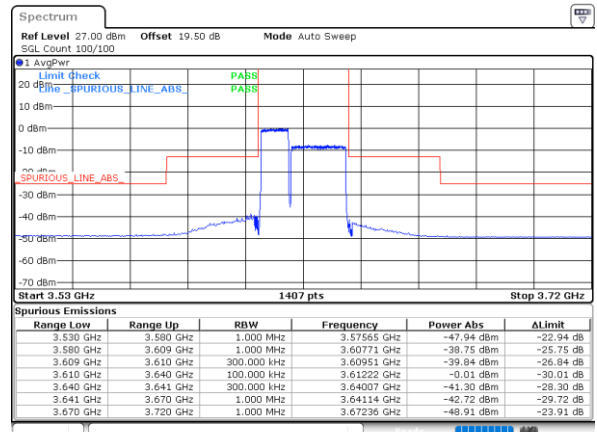

N/A

Date: 11.MAR.2021 17:14:38

Highest Band Edge / Full RB

N/A

Date: 11.MAR.2021 17:25:46

LTE Band 48C / 10MHz+20MHz

QPSK

Lowest Band Edge / 1RB0 and 1RB99

Middle Band Edge / 1RB0 and 1RB99

Date: 16.MAR.2021 15:41:44

Date: 16.MAR.2021 16:24:06

Lowest Band Edge / 1RB49 and 1RB0

Middle Band Edge / 1RB49 and 1RB0

Date: 16.MAR.2021 15:51:23

Date: 16.MAR.2021 16:13:31

Lowest Band Edge / Full RB

Middle Band Edge / Full RB

Date: 16.MAR.2021 15:23:03

Date: 16.MAR.2021 16:36:43

LTE Band 48C / 10MHz+20MHz

QPSK

Highest Band Edge / 1RB0 and 1RB99

N/A

Date: 16.MAR.2021 16:55:18

Highest Band Edge / 1RB49 and 1RB0

N/A

Date: 16.MAR.2021 16:57:48

Highest Band Edge / Full RB

N/A

Date: 16.MAR.2021 16:39:14

LTE Band 48C / 15MHz+20MHz