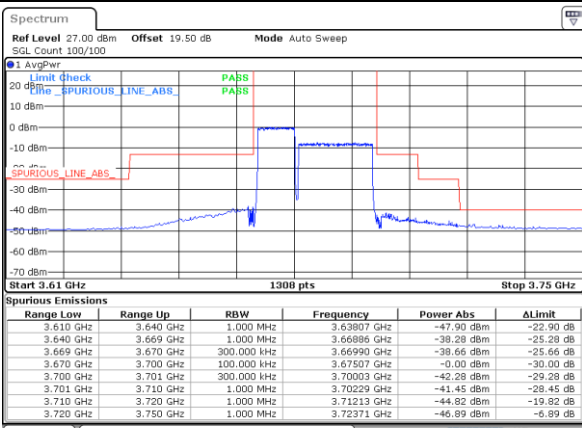

Lowest Band Edge / Full RB

Middle Band Edge / Full RB

Date: 16.MAR.2021 15:23:03

Date: 16.MAR.2021 16:36:43

LTE Band 48C / 10MHz+20MHz

QPSK

Highest Band Edge / 1RB0 and 1RB99

N/A

Date: 16.MAR.2021 16:55:18

Highest Band Edge / 1RB49 and 1RB0

N/A

Date: 16.MAR.2021 16:57:48

Highest Band Edge / Full RB

N/A

Date: 16.MAR.2021 16:39:14

LTE Band 48C / 15MHz+20MHz

Date: 17_MAR_2021 11:04:42

Lowest Band Edge / Full RB

Middle Band Edge / Full RB

Date: 17_MAR_2021 10:32:44

Date: 17_MAR_2021 11:21:59

LTE Band 48C / 15MHz+20MHz

QPSK

Highest Band Edge / 1RB0 and 1RB99