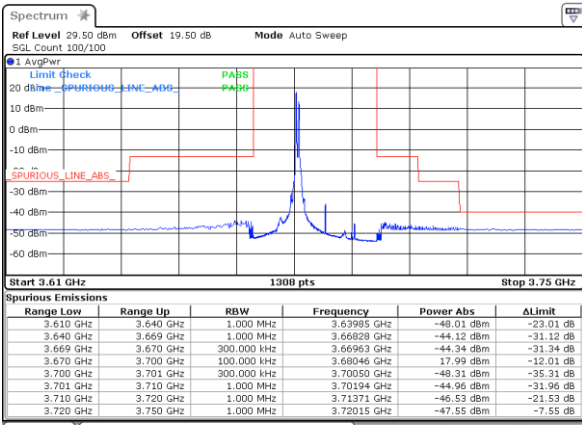

LTE Band 48C / 5MHz+20MHz

QPSK

Lowest Band Edge / 1RB0 and 1RB99

Middle Band Edge / 1RB0 and 1RB99

Date: 11.MAR.2021 17:00:48

Date: 11.MAR.2021 17:40:11

Lowest Band Edge / 1RB24 and 1RB0

Middle Band Edge / 1RB24 and 1RB0

Date: 11.MAR.2021 17:11:58

Date: 11.MAR.2021 17:50:35

LTE Band 48C / 5MHz+20MHz

QPSK

Highest Band Edge / 1RB0 and 1RB99

N/A

Date: 11.MAR.2021 17:23:33

Highest Band Edge / 1RB24 and 1RB0

N/A

Date: 11.MAR.2021 17:14:38

Highest Band Edge / Full RB

N/A

Date: 11.MAR.2021 17:25:46

LTE Band 48C / 10MHz+20MHz

QPSK

Lowest Band Edge / 1RB0 and 1RB99