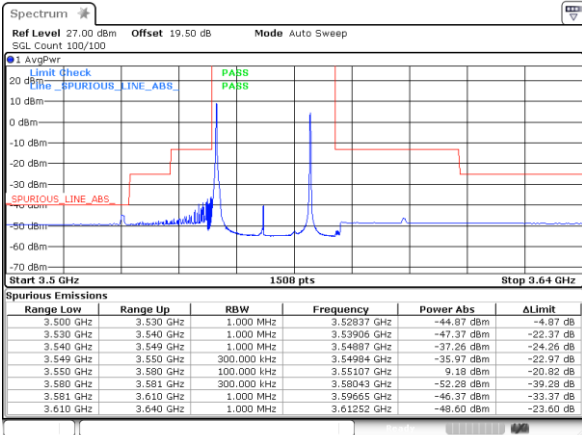

Date: 17_MAR_2021 11:04:42

Lowest Band Edge / Full RB

Middle Band Edge / Full RB

Date: 17_MAR_2021 10:32:44

Date: 17_MAR_2021 11:21:59

LTE Band 48C / 15MHz+20MHz

QPSK

Highest Band Edge / 1RB0 and 1RB99

N/A

Date: 17_MAR_2021 11:36:17

Highest Band Edge / 1RB74 and 1RB0

N/A

Date: 17_MAR_2021 11:38:55

Highest Band Edge / Full RB

N/A

Date: 17_MAR_2021 11:24:42

LTE Band 48C/ 20MHz+5MHz

QPSK

Lowest Band Edge / 1RB0 and 1RB24

Middle Band Edge / 1RB0 and 1RB24

Date: 12.MAR.2021 14:05:44

Date: 16.MAR.2021 14:33:32

Lowest Band Edge / 1RB99 and 1RB0

Middle Band Edge / 1RB99 and 1RB0

Date: 16.MAR.2021 14:15:39

Date: 16.MAR.2021 14:31:55

Lowest Band Edge / Full RB

Middle Band Edge / Full RB

Date: 12.MAR.2021 13:54:47

Date: 16.MAR.2021 14:51:32

LTE Band 48C / 20MHz+5MHz

QPSK