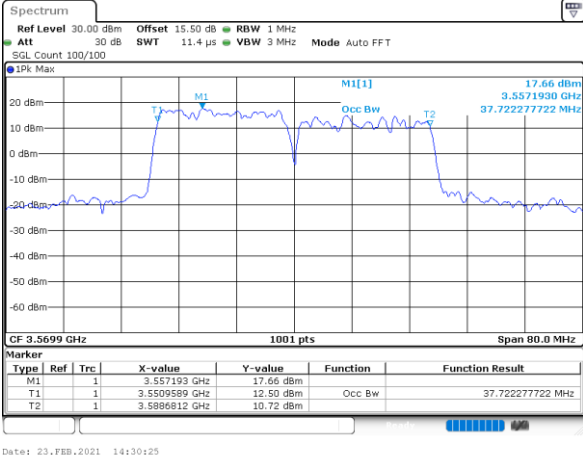

Lowest Channel / 20MHz+15MHz

Date: 23.FEB.2021 14:54:42

Middle Channel / 20MHz+10MHz

Date: 23.FEB.2021 13:57:20

Middle Channel / 20MHz+15MHz

Date: 23.FEB.2021 14:58:04

Highest Channel / 20MHz+10MHz

Date: 23.FEB.2021 14:01:51

Highest Channel / 20MHz+15MHz

Date: 23.FEB.2021 15:02:36

LTE Band 48C

QPSK

Lowest Channel / 20MHz+20MHz

N/A

Date: 23.FEB.2021 14:30:25

Middle Channel / 20MHz+20MHz

N/A

Date: 23.FEB.2021 14:33:48

Highest Channel / 20MHz+20MHz

N/A

Date: 23.FEB.2021 14:38:19

LTE Band 48C

16QAM

Lowest Channel / 5MHz+20MHz

Date: 22.FEB.2021 11:37:21

Lowest Channel / 10MHz+20MHz

Date: 22.FEB.2021 13:39:06

Middle Channel / 5MHz+20MHz

Date: 22.FEB.2021 11:40:41

Middle Channel / 10MHz+20MHz

Date: 22.FEB.2021 13:42:42

Highest Channel / 5MHz+20MHz