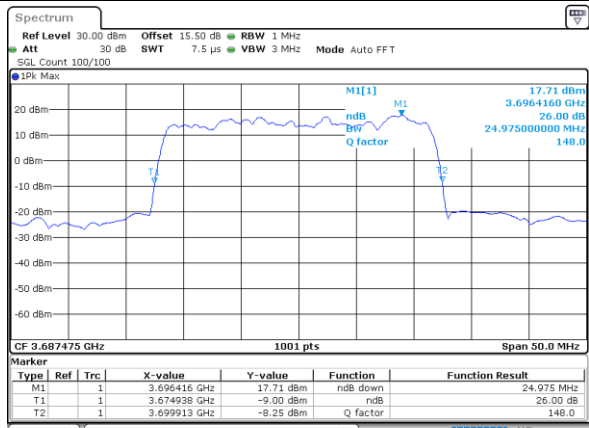

Middle Channel / 10MHz+20MHz

Date: 22.FEB.2021 13:43:50

Highest Channel / 5MHz+20MHz

Date: 22.FEB.2021 11:46:17

Highest Channel / 10MHz+20MHz

Date: 22.FEB.2021 13:48:17

LTE Band 48C

64QAM

Lowest Channel / 15MHz+20MHz

Date: 23.FEB.2021 13:42:59

Lowest Channel / 20MHz+5MHz

Date: 22.FEB.2021 11:49:42

Middle Channel / 15MHz+20MHz

Date: 23.FEB.2021 13:46:21

Middle Channel / 20MHz+5MHz

Date: 22.FEB.2021 11:53:18

Highest Channel / 15MHz+20MHz

Date: 23.FEB.2021 13:50:50

Highest Channel / 20MHz+5MHz

Date: 22.FEB.2021 11:57:59

LTE Band 48C

64QAM

Lowest Channel / 20MHz+10MHz

Date: 23.FEB.2021 13:55:41