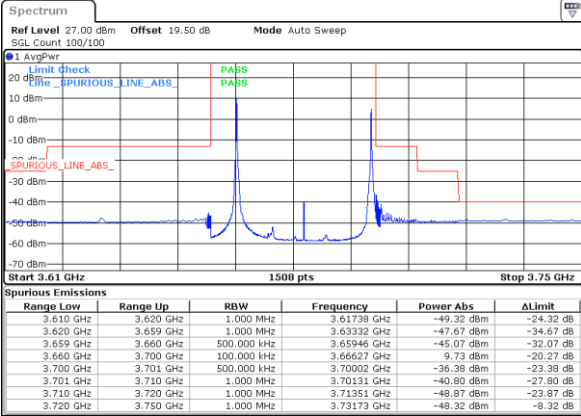

LTE Band 48C / 15MHz+20MHz

QPSK

Highest Band Edge / 1RB0 and 1RB99

N/A

Date: 17_MAR_2021 11:36:17