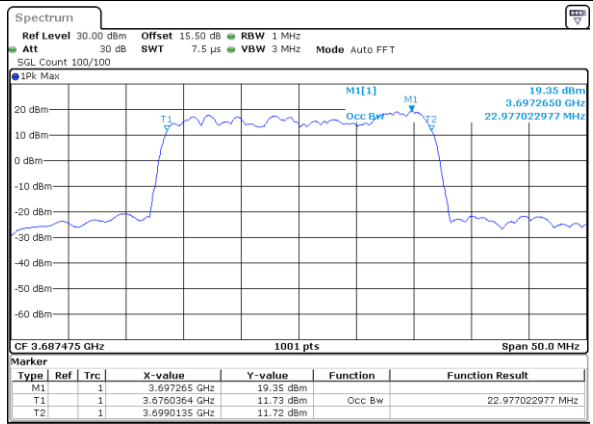

Middle Channel / 10MHz+20MHz

Date: 22.FEB.2021 13:42:07

Highest Channel / 5MHz+20MHz

Date: 22.FEB.2021 11:44:38

Highest Channel / 10MHz+20MHz

Date: 22.FEB.2021 13:46:37

LTE Band 48C

QPSK

Lowest Channel / 15MHz+20MHz

Date: 23.FEB.2021 13:41:15

Lowest Channel / 20MHz+5MHz

Date: 22.FEB.2021 11:47:59

Middle Channel / 15MHz+20MHz

Date: 23.FEB.2021 13:44:38

Middle Channel / 20MHz+5MHz

Date: 22.FEB.2021 11:51:35

Highest Channel / 15MHz+20MHz

Date: 23.FEB.2021 13:49:10

Highest Channel / 20MHz+5MHz

Date: 22.FEB.2021 11:56:19

LTE Band 48C

QPSK

Lowest Channel / 20MHz+10MHz

Date: 23.FEB.2021 13:53:58