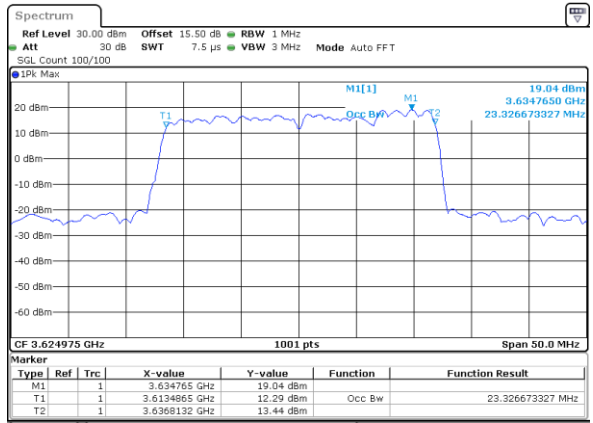

Middle Channel / 10MHz+20MHz

Date: 22.FEB.2021 13:42:07

Highest Channel / 5MHz+20MHz

Date: 22.FEB.2021 11:44:38

Highest Channel / 10MHz+20MHz

Date: 22.FEB.2021 13:46:37

LTE Band 48C

QPSK

Lowest Channel / 15MHz+20MHz

Date: 23.FEB.2021 13:41:15

Lowest Channel / 20MHz+5MHz

Date: 22.FEB.2021 11:47:59

Middle Channel / 15MHz+20MHz

Date: 23.FEB.2021 13:44:38

Middle Channel / 20MHz+5MHz

Date: 22.FEB.2021 11:51:35

Highest Channel / 15MHz+20MHz

Date: 23.FEB.2021 13:49:10

Highest Channel / 20MHz+5MHz

Date: 22.FEB.2021 11:56:19

LTE Band 48C

QPSK

Lowest Channel / 20MHz+10MHz

Date: 23.FEB.2021 13:53:58

Lowest Channel / 20MHz+15MHz

Date: 23.FEB.2021 14:54:42

Middle Channel / 20MHz+10MHz

Date: 23.FEB.2021 13:57:20

Middle Channel / 20MHz+15MHz

Date: 23.FEB.2021 14:58:04

Highest Channel / 20MHz+10MHz

Date: 23.FEB.2021 14:01:51