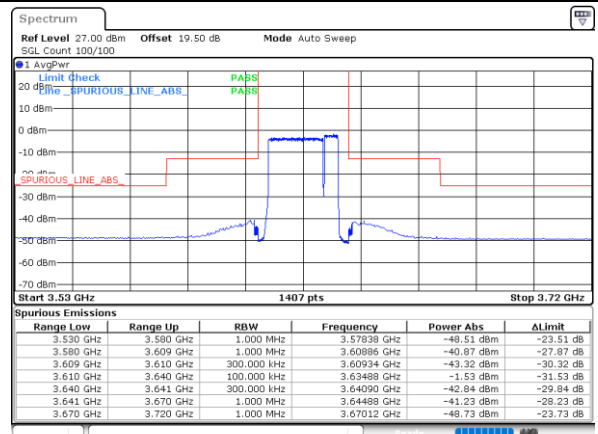

Date: 17_MAR_2021 11:04:42

Lowest Band Edge / Full RB

Middle Band Edge / Full RB

Date: 17_MAR_2021 10:32:44

Date: 17_MAR_2021 11:21:59

LTE Band 48C / 15MHz+20MHz

QPSK

Highest Band Edge / 1RB0 and 1RB99

LTE Band 48C/ 20MHz+5MHz

QPSK

Lowest Band Edge / 1RB0 and 1RB24

Middle Band Edge / 1RB0 and 1RB24

Date: 12.MAR.2021 14:05:44

Date: 16.MAR.2021 14:33:32

Lowest Band Edge / 1RB99 and 1RB0

Middle Band Edge / 1RB99 and 1RB0

Date: 16.MAR.2021 14:15:39

Date: 16.MAR.2021 14:31:55

Lowest Band Edge / Full RB

Middle Band Edge / Full RB

Date: 12.MAR.2021 13:54:47

Date: 16.MAR.2021 14:51:32

LTE Band 48C / 20MHz+5MHz

QPSK