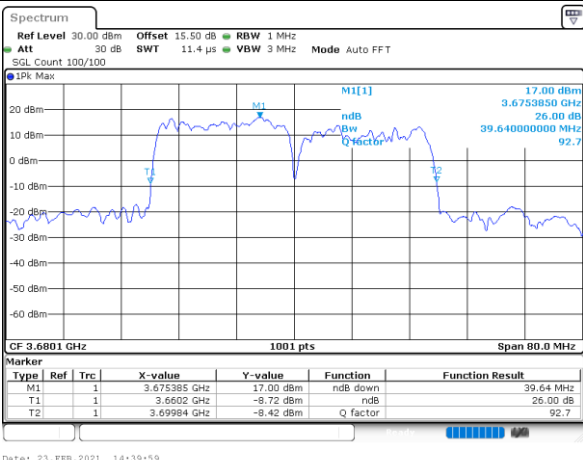

Lowest Channel / 20MHz+15MHz

Date: 23.FEB.2021 14:15:25

Middle Channel / 20MHz+10MHz

Date: 23.FEB.2021 13:59:03

Middle Channel / 20MHz+15MHz

Date: 23.FEB.2021 14:09:47

Highest Channel / 20MHz+10MHz

Date: 23.FEB.2021 14:03:31

Highest Channel / 20MHz+15MHz

Date: 23.FEB.2021 15:04:16

LTE Band 48C

64QAM

Lowest Channel / 20MHz+20MHz

N/A

Date: 23.FEB.2021 14:32:09

Middle Channel / 20MHz+20MHz

N/A

Date: 23.FEB.2021 14:35:31

Highest Channel / 20MHz+20MHz

N/A

Date: 23.FEB.2021 14:39:59

Occupied Bandwidth

Mode	LTE Band 48C : 99%OBW(MHz)			
QPSK				
BW	5MHz+20MHz	10MHz+20MHz	15MHz+20MHz	20MHz+5MHz
Lowest CH	23.23	27.69	32.73	23.28
Middle CH	23.13	27.99	33.15	23.33
Highest CH	23.38	27.93	32.73	22.98
BW	20MHz+10MHz	20MHz+15MHz	20MHz+20MHz	N/A
Lowest CH	28.11	32.94	37.72	-
Middle CH	28.05	33.08	37.64	-
Highest CH	28.11	32.66	37.64	-

Mode	LTE Band 48C : 99%OBW(MHz)			
16QAM				
BW	5MHz+20MHz	10MHz+20MHz	15MHz+20MHz	20MHz+5MHz
Lowest CH	23.08	27.57	32.73	23.13
Middle CH	23.18	27.99	32.52	23.18
Highest CH	23.38	27.75	32.80	23.33
BW	20MHz+10MHz	20MHz+15MHz	20MHz+20MHz	N/A
Lowest CH	28.05	32.87	37.72	-
Middle CH	27.93	32.87	37.88	-
Highest CH	27.87	32.73	37.88	-