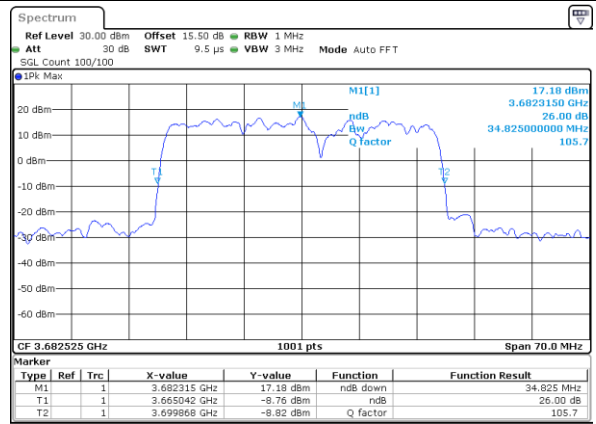

Highest Channel / 15MHz+20MHz

Date: 23.FEB.2021 13:50:50

Highest Channel / 20MHz+5MHz

Date: 22.FEB.2021 11:57:59

LTE Band 48C

64QAM

Lowest Channel / 20MHz+10MHz

Date: 23.FEB.2021 13:55:41

Lowest Channel / 20MHz+15MHz

Date: 23.FEB.2021 14:15:25

Middle Channel / 20MHz+10MHz

Date: 23.FEB.2021 13:59:03

Middle Channel / 20MHz+15MHz

Date: 23.FEB.2021 14:09:47

Highest Channel / 20MHz+10MHz

Date: 23.FEB.2021 14:03:31

Highest Channel / 20MHz+15MHz

Date: 23.FEB.2021 15:04:16

LTE Band 48C

64QAM

Lowest Channel / 20MHz+20MHz

N/A

Date: 23.FEB.2021 14:32:09

Middle Channel / 20MHz+20MHz

N/A

Date: 23.FEB.2021 14:35:31

Highest Channel / 20MHz+20MHz

N/A

Date: 23.FEB.2021 14:39:59

Occupied Bandwidth

Mode	LTE Band 48C : 99%OBW(MHz)			
QPSK				
BW	5MHz+20MHz	10MHz+20MHz	15MHz+20MHz	20MHz+5MHz
Lowest CH	23.23	27.69	32.73	23.28
Middle CH	23.13	27.99	33.15	23.33
Highest CH	23.38	27.93	32.73	22.98
BW	20MHz+10MHz	20MHz+15MHz	20MHz+20MHz	N/A
Lowest CH	28.11	32.94	37.72	-
Middle CH	28.05	33.08	37.64	-
Highest CH	28.11	32.66	37.64	-