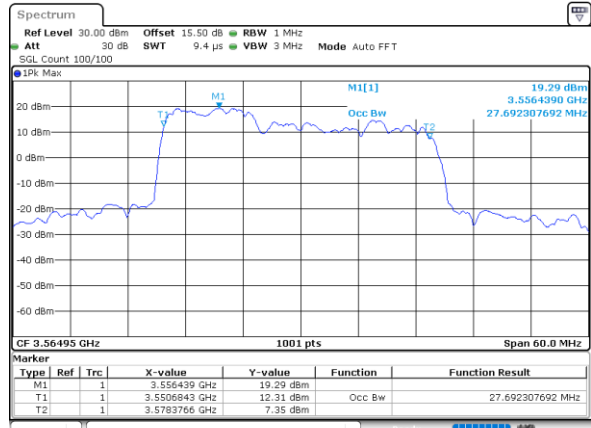

Mode	LTE Band 48C : 99%OBW(MHz)			
64QAM				
BW	5MHz+20MHz	10MHz+20MHz	15MHz+20MHz	20MHz+5MHz
Lowest CH	22.83	27.99	32.94	23.13
Middle CH	23.28	27.93	32.94	23.23
Highest CH	23.18	28.05	32.66	23.28
BW	20MHz+10MHz	20MHz+15MHz	20MHz+20MHz	N/A
Lowest CH	28.23	32.66	37.80	-
Middle CH	27.99	32.59	37.72	-
Highest CH	27.87	32.80	37.64	-

LTE Band 48C

QPSK

Lowest Channel / 5MHz+20MHz

Date: 22.FEB.2021 11:36:46

Lowest Channel / 10MHz+20MHz

Date: 22.FEB.2021 13:38:32

Middle Channel / 5MHz+20MHz

Date: 22.FEB.2021 11:40:07

Middle Channel / 10MHz+20MHz

Date: 22.FEB.2021 13:42:07

Highest Channel / 5MHz+20MHz

Date: 22.FEB.2021 11:44:38

Highest Channel / 10MHz+20MHz

Date: 22.FEB.2021 13:46:37

LTE Band 48C

QPSK