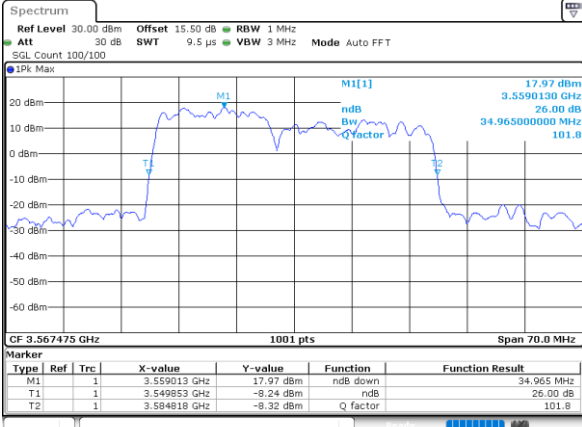

LTE Band 48C

64QAM

Lowest Channel / 5MHz+20MHz

Date: 22.FEB.2021 11:38:29

Lowest Channel / 10MHz+20MHz

Date: 22.FEB.2021 13:40:15

Middle Channel / 5MHz+20MHz

Date: 22.FEB.2021 11:41:50

Middle Channel / 10MHz+20MHz

Date: 22.FEB.2021 13:43:50

Highest Channel / 5MHz+20MHz

Date: 22.FEB.2021 11:46:17

Highest Channel / 10MHz+20MHz

Date: 22.FEB.2021 13:48:17

LTE Band 48C

64QAM

Lowest Channel / 15MHz+20MHz

Date: 23.FEB.2021 13:42:59

Lowest Channel / 20MHz+5MHz

Date: 22.FEB.2021 11:49:42

Middle Channel / 15MHz+20MHz

Date: 23.FEB.2021 13:46:21

Middle Channel / 20MHz+5MHz

Date: 22.FEB.2021 11:53:18