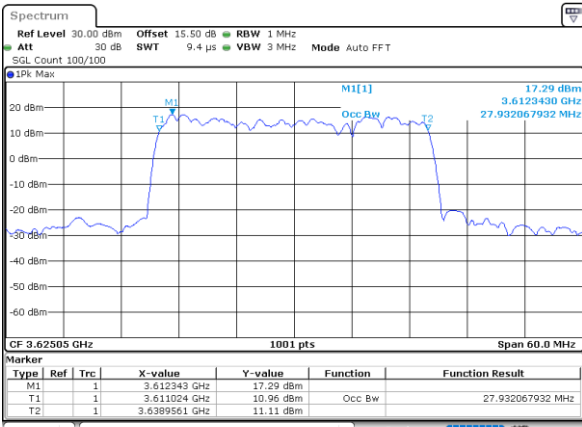

Date: 22.FEB.2021 11:48:34

Middle Channel / 15MHz+20MHz

Date: 23.FEB.2021 13:45:12

Middle Channel / 20MHz+5MHz

Date: 22.FEB.2021 11:52:09

Highest Channel / 15MHz+20MHz

Date: 23.FEB.2021 13:48:35

Highest Channel / 20MHz+5MHz

Date: 22.FEB.2021 11:55:45

LTE Band 48C

16QAM

Lowest Channel / 20MHz+10MHz

Date: 23.FEB.2021 13:54:32

Lowest Channel / 20MHz+15MHz

Date: 23.FEB.2021 14:55:16

Middle Channel / 20MHz+10MHz

Date: 23.FEB.2021 13:57:54

Middle Channel / 20MHz+15MHz

Date: 23.FEB.2021 14:58:38

Highest Channel / 20MHz+10MHz

Date: 23.FEB.2021 14:01:16

Highest Channel / 20MHz+15MHz

Date: 23.FEB.2021 15:02:01

LTE Band 48C