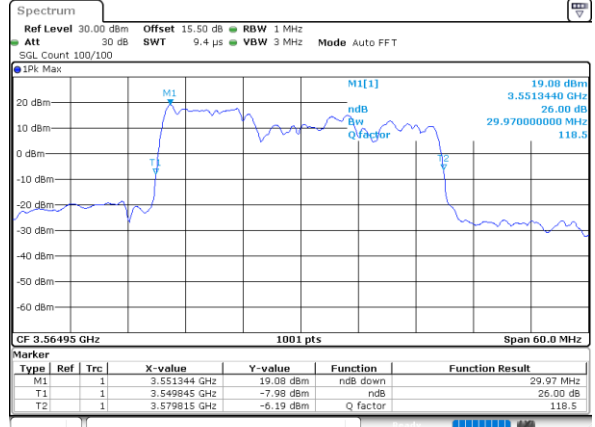

LTE Band 48C

64QAM

Lowest Channel / 5MHz+20MHz

Date: 22.FEB.2021 11:38:29

Lowest Channel / 10MHz+20MHz

Date: 22.FEB.2021 13:40:15

Middle Channel / 5MHz+20MHz

Date: 22.FEB.2021 11:41:50

Middle Channel / 10MHz+20MHz

Date: 22.FEB.2021 13:43:50

Highest Channel / 5MHz+20MHz

Date: 22.FEB.2021 11:46:17

Highest Channel / 10MHz+20MHz

Date: 22.FEB.2021 13:48:17

LTE Band 48C

64QAM

Lowest Channel / 15MHz+20MHz

Date: 23.FEB.2021 13:42:59

Lowest Channel / 20MHz+5MHz

Date: 22.FEB.2021 11:49:42

Middle Channel / 15MHz+20MHz

Date: 23.FEB.2021 13:46:21

Middle Channel / 20MHz+5MHz

Date: 22.FEB.2021 11:53:18