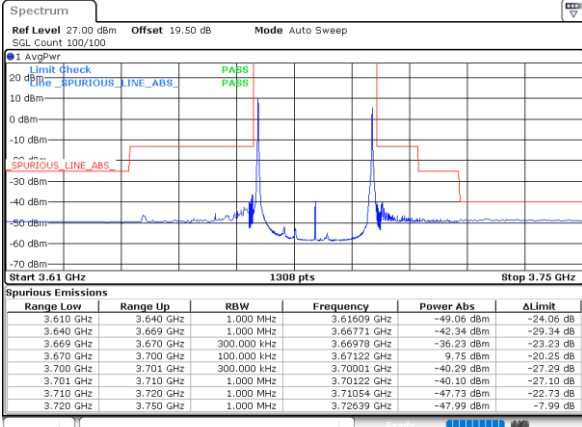

N/A

Date: 11.MAR.2021 17:14:38

Highest Band Edge / Full RB

N/A

Date: 11.MAR.2021 17:25:46

LTE Band 48C / 10MHz+20MHz

QPSK

Lowest Band Edge / 1RB0 and 1RB99

Lowest Band Edge / Full RB

Middle Band Edge / Full RB

Date: 16.MAR.2021 15:23:03

Date: 16.MAR.2021 16:36:43

LTE Band 48C / 10MHz+20MHz

QPSK

Highest Band Edge / 1RB0 and 1RB99

N/A

Date: 16.MAR.2021 16:55:18

Highest Band Edge / 1RB49 and 1RB0

N/A

Date: 16.MAR.2021 16:57:48

Highest Band Edge / Full RB

N/A

Date: 16.MAR.2021 16:39:14

LTE Band 48C / 15MHz+20MHz