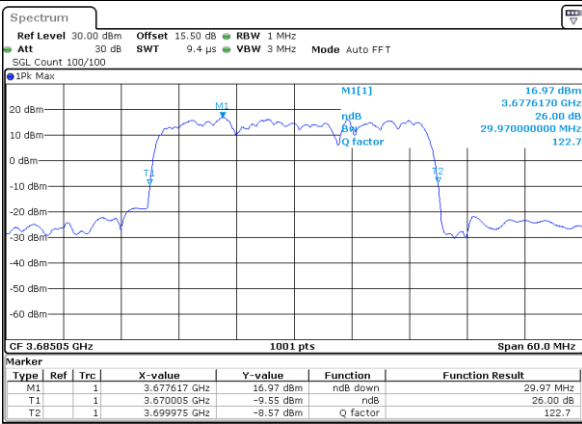

Highest Channel / 15MHz+20MHz

Date: 23.FEB.2021 13:50:50

Highest Channel / 20MHz+5MHz

Date: 22.FEB.2021 11:57:59

LTE Band 48C

64QAM

Lowest Channel / 20MHz+10MHz

Date: 23.FEB.2021 13:55:41

Lowest Channel / 20MHz+15MHz

Date: 23.FEB.2021 14:15:25

Middle Channel / 20MHz+10MHz

Date: 23.FEB.2021 13:59:03

Middle Channel / 20MHz+15MHz

Date: 23.FEB.2021 14:09:47

Highest Channel / 20MHz+10MHz

Date: 23.FEB.2021 14:03:31

Highest Channel / 20MHz+15MHz

Date: 23.FEB.2021 15:04:16

LTE Band 48C

64QAM

Lowest Channel / 20MHz+20MHz

N/A

Date: 23.FEB.2021 14:32:09

Middle Channel / 20MHz+20MHz

N/A

Date: 23.FEB.2021 14:35:31

Highest Channel / 20MHz+20MHz

N/A

Date: 23.FEB.2021 14:39:59

Occupied Bandwidth

Mode	LTE Band 48C : 99%OBW(MHz)			
QPSK				
BW	5MHz+20MHz	10MHz+20MHz	15MHz+20MHz	20MHz+5MHz
Lowest CH	23.23	27.69	32.73	23.28
Middle CH	23.13	27.99	33.15	23.33
Highest CH	23.38	27.93	32.73	22.98
BW	20MHz+10MHz	20MHz+15MHz	20MHz+20MHz	N/A
Lowest CH	28.11	32.94	37.72	-
Middle CH	28.05	33.08	37.64	-
Highest CH	28.11	32.66	37.64	-