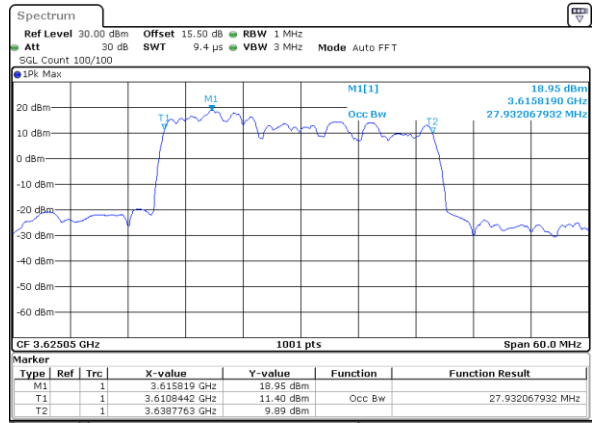

Date: 23.FEB.2021 13:57:54

Middle Channel / 20MHz+15MHz

Date: 23.FEB.2021 14:58:38

Highest Channel / 20MHz+10MHz

Date: 23.FEB.2021 14:01:16

Highest Channel / 20MHz+15MHz

Date: 23.FEB.2021 15:02:01

LTE Band 48C

N/A

Date: 23.FEB.2021 14:37:45

LTE Band 48C

64QAM

Lowest Channel / 5MHz+20MHz

Date: 22.FEB.2021 11:37:55

Lowest Channel / 10MHz+20MHz

Date: 22.FEB.2021 13:39:41

Middle Channel / 5MHz+20MHz

Date: 22.FEB.2021 11:43:16

Middle Channel / 10MHz+20MHz

Date: 22.FEB.2021 13:43:16

Highest Channel / 5MHz+20MHz

Date: 22.FEB.2021 11:43:29

Highest Channel / 10MHz+20MHz

Date: 22.FEB.2021 13:45:28