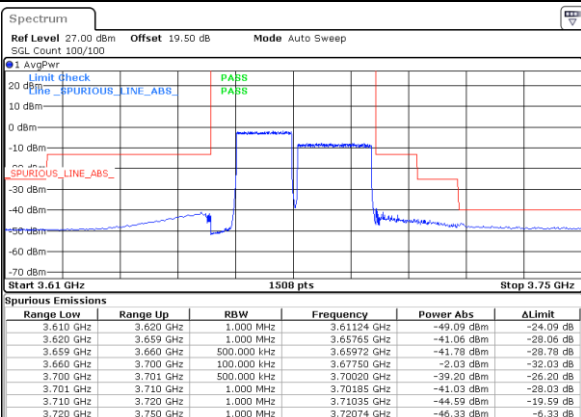

Date: 17_MAR_2021 11:04:42

Lowest Band Edge / Full RB

Middle Band Edge / Full RB

Date: 17_MAR_2021 10:32:44

Date: 17_MAR_2021 11:21:59

LTE Band 48C / 15MHz+20MHz

QPSK

Highest Band Edge / 1RB0 and 1RB99

N/A

Date: 17_MAR_2021 11:36:17

Highest Band Edge / 1RB74 and 1RB0

N/A

Date: 17_MAR_2021 11:38:55

Highest Band Edge / Full RB

N/A

Date: 17_MAR_2021 11:24:42

LTE Band 48C/ 20MHz+5MHz

QPSK

Lowest Band Edge / 1RB0 and 1RB24

Middle Band Edge / 1RB0 and 1RB24

Date: 12.MAR.2021 14:05:44

Date: 16.MAR.2021 14:33:32

Lowest Band Edge / 1RB99 and 1RB0

Middle Band Edge / 1RB99 and 1RB0

Date: 16.MAR.2021 14:15:39

Date: 16.MAR.2021 14:31:55

Lowest Band Edge / Full RB

Middle Band Edge / Full RB

Date: 12.MAR.2021 13:54:47

Date: 16.MAR.2021 14:51:32

LTE Band 48C / 20MHz+5MHz

QPSK