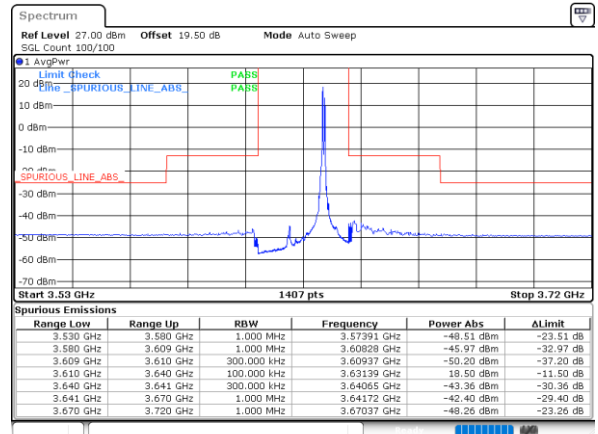

Date: 17_MAR_2021 11:04:42

Lowest Band Edge / Full RB

Middle Band Edge / Full RB

Date: 17_MAR_2021 10:32:44

Date: 17_MAR_2021 11:21:59

LTE Band 48C / 15MHz+20MHz

QPSK

Highest Band Edge / 1RB0 and 1RB99

LTE Band 48C/ 20MHz+5MHz

QPSK

Lowest Band Edge / 1RB0 and 1RB24

Middle Band Edge / 1RB0 and 1RB24

Date: 12.MAR.2021 14:05:44

Date: 16.MAR.2021 14:33:32

Lowest Band Edge / 1RB99 and 1RB0

Middle Band Edge / 1RB99 and 1RB0

Date: 16.MAR.2021 14:15:39

Date: 16.MAR.2021 14:31:55

Lowest Band Edge / Full RB

Middle Band Edge / Full RB

Date: 12.MAR.2021 13:54:47

Date: 16.MAR.2021 14:51:32

LTE Band 48C / 20MHz+5MHz

QPSK