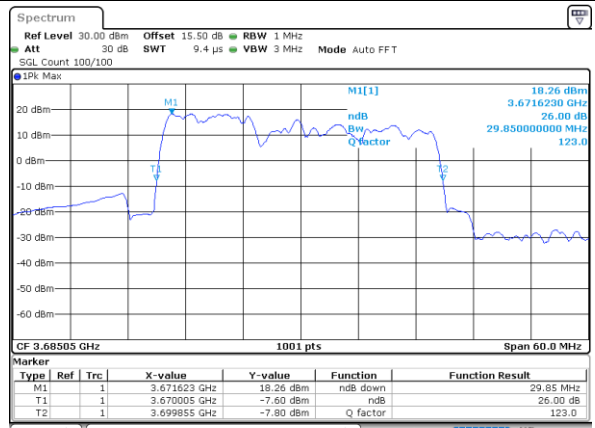

LTE Band 48C

64QAM

Lowest Channel / 5MHz+20MHz

Date: 22.FEB.2021 11:38:29

Lowest Channel / 10MHz+20MHz

Date: 22.FEB.2021 13:40:15

Middle Channel / 5MHz+20MHz

Date: 22.FEB.2021 11:41:50

Middle Channel / 10MHz+20MHz

Date: 22.FEB.2021 13:43:50

Highest Channel / 5MHz+20MHz

Date: 22.FEB.2021 11:46:17

Highest Channel / 10MHz+20MHz

Date: 22.FEB.2021 13:48:17

LTE Band 48C

64QAM

Lowest Channel / 15MHz+20MHz

Date: 23.FEB.2021 13:42:59

Lowest Channel / 20MHz+5MHz

Date: 22.FEB.2021 11:49:42

Middle Channel / 15MHz+20MHz

Date: 23.FEB.2021 13:46:21

Middle Channel / 20MHz+5MHz

Date: 22.FEB.2021 11:53:18

Highest Channel / 15MHz+20MHz

Date: 23.FEB.2021 13:50:50

Highest Channel / 20MHz+5MHz

Date: 22.FEB.2021 11:57:59

LTE Band 48C

64QAM

Lowest Channel / 20MHz+10MHz

Date: 23.FEB.2021 13:55:41