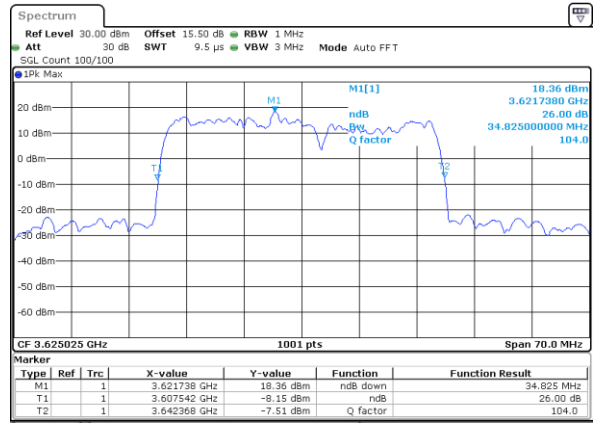

Highest Channel / 15MHz+20MHz

Date: 23.FEB.2021 13:50:50

Highest Channel / 20MHz+5MHz

Date: 22.FEB.2021 11:57:59

LTE Band 48C

64QAM

Lowest Channel / 20MHz+10MHz

Date: 23.FEB.2021 13:55:41

Lowest Channel / 20MHz+15MHz

Date: 23.FEB.2021 14:15:25

Middle Channel / 20MHz+10MHz

Date: 23.FEB.2021 13:59:03

Middle Channel / 20MHz+15MHz

Date: 23.FEB.2021 14:09:47

Highest Channel / 20MHz+10MHz

Date: 23.FEB.2021 14:03:31

Highest Channel / 20MHz+15MHz

Date: 23.FEB.2021 15:04:16

LTE Band 48C

64QAM

Lowest Channel / 20MHz+20MHz

N/A

Date: 23.FEB.2021 14:32:09

Middle Channel / 20MHz+20MHz

N/A

Date: 23.FEB.2021 14:35:31

Highest Channel / 20MHz+20MHz

N/A

Date: 23.FEB.2021 14:39:59

Occupied Bandwidth

Mode	LTE Band 48C : 99%OBW(MHz)			
QPSK				
BW	5MHz+20MHz	10MHz+20MHz	15MHz+20MHz	20MHz+5MHz
Lowest CH	23.23	27.69	32.73	23.28
Middle CH	23.13	27.99	33.15	23.33
Highest CH	23.38	27.93	32.73	22.98
BW	20MHz+10MHz	20MHz+15MHz	20MHz+20MHz	N/A
Lowest CH	28.11	32.94	37.72	-
Middle CH	28.05	33.08	37.64	-
Highest CH	28.11	32.66	37.64	-