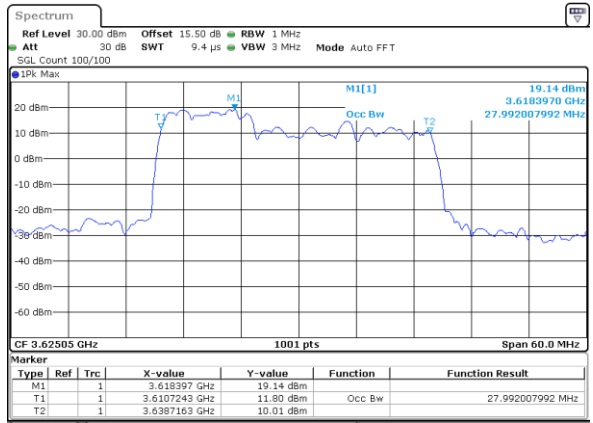

Highest Channel / 20MHz+15MHz

Date: 23.FEB.2021 15:02:36

LTE Band 48C

QPSK

Lowest Channel / 20MHz+20MHz

N/A

Date: 23.FEB.2021 14:30:25

Middle Channel / 20MHz+20MHz

N/A

Date: 23.FEB.2021 14:33:48

Highest Channel / 20MHz+20MHz

N/A

Date: 23.FEB.2021 14:38:19

LTE Band 48C

16QAM

Lowest Channel / 5MHz+20MHz

Date: 22.FEB.2021 11:37:21

Lowest Channel / 10MHz+20MHz

Date: 22.FEB.2021 13:39:06

Middle Channel / 5MHz+20MHz

Date: 22.FEB.2021 11:40:41

Middle Channel / 10MHz+20MHz

Date: 22.FEB.2021 13:42:42

Highest Channel / 5MHz+20MHz

Date: 22.FEB.2021 11:44:03

Highest Channel / 10MHz+20MHz

Date: 22.FEB.2021 13:46:03

LTE Band 48C

16QAM

Lowest Channel / 15MHz+20MHz

Date: 23.FEB.2021 13:41:50

Lowest Channel / 20MHz+5MHz