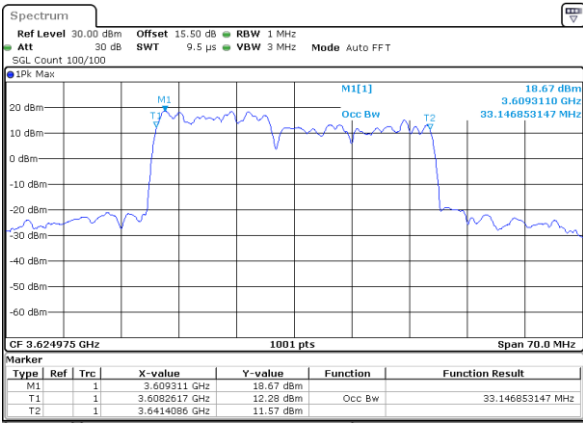

Middle Channel / 10MHz+20MHz

Date: 22.FEB.2021 13:42:07

Highest Channel / 5MHz+20MHz

Date: 22.FEB.2021 11:44:38

Highest Channel / 10MHz+20MHz

Date: 22.FEB.2021 13:46:37

LTE Band 48C

QPSK

Lowest Channel / 15MHz+20MHz

Date: 23.FEB.2021 13:41:15

Lowest Channel / 20MHz+5MHz

Date: 22.FEB.2021 11:47:59

Middle Channel / 15MHz+20MHz

Date: 23.FEB.2021 13:44:38

Middle Channel / 20MHz+5MHz

Date: 22.FEB.2021 11:51:35

Highest Channel / 15MHz+20MHz

Date: 23.FEB.2021 13:49:10

Highest Channel / 20MHz+5MHz

Date: 22.FEB.2021 11:56:19

LTE Band 48C

QPSK

Lowest Channel / 20MHz+10MHz

Date: 23.FEB.2021 13:53:58