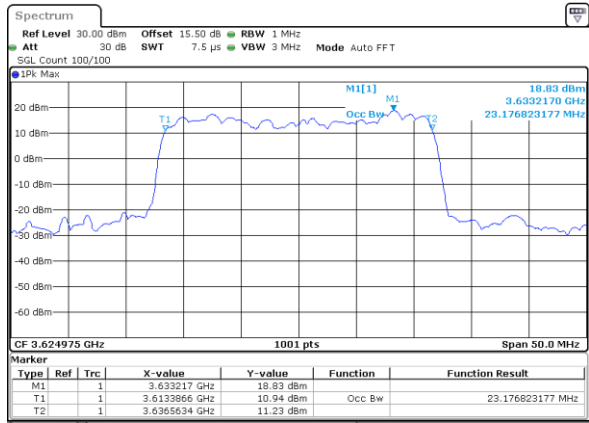

Date: 22.FEB.2021 11:37:21

Lowest Channel / 10MHz+20MHz

Date: 22.FEB.2021 13:39:06

Middle Channel / 5MHz+20MHz

Date: 22.FEB.2021 11:40:41

Middle Channel / 10MHz+20MHz

Date: 22.FEB.2021 13:42:42

Highest Channel / 5MHz+20MHz

Date: 22.FEB.2021 11:44:03

Highest Channel / 10MHz+20MHz

Date: 22.FEB.2021 13:46:03

LTE Band 48C

16QAM

Lowest Channel / 15MHz+20MHz

Date: 23.FEB.2021 13:41:50

Lowest Channel / 20MHz+5MHz

Date: 22.FEB.2021 11:48:34

Middle Channel / 15MHz+20MHz

Date: 23.FEB.2021 13:45:12

Middle Channel / 20MHz+5MHz

Date: 22.FEB.2021 11:52:09

Highest Channel / 15MHz+20MHz

Date: 23.FEB.2021 13:48:35

Highest Channel / 20MHz+5MHz

Date: 23.FEB.2021 13:57:54

Middle Channel / 20MHz+15MHz

Date: 23.FEB.2021 14:58:38

Highest Channel / 20MHz+10MHz

Date: 23.FEB.2021 14:01:16

Highest Channel / 20MHz+15MHz

Date: 23.FEB.2021 15:02:01

LTE Band 48C