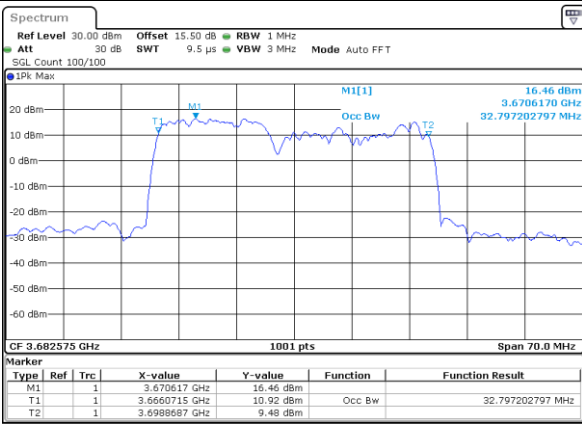

Date: 22.FEB.2021 11:44:03

Highest Channel / 10MHz+20MHz

Date: 22.FEB.2021 13:46:03

LTE Band 48C

16QAM

Lowest Channel / 15MHz+20MHz

Date: 23.FEB.2021 13:41:50

Lowest Channel / 20MHz+5MHz

Date: 22.FEB.2021 11:48:34

Middle Channel / 15MHz+20MHz

Date: 23.FEB.2021 13:45:12

Middle Channel / 20MHz+5MHz

Date: 22.FEB.2021 11:52:09

Highest Channel / 15MHz+20MHz

Date: 23.FEB.2021 13:48:35

Highest Channel / 20MHz+5MHz

Date: 22.FEB.2021 11:55:45

LTE Band 48C

16QAM

Lowest Channel / 20MHz+10MHz

Date: 23.FEB.2021 13:54:32

Lowest Channel / 20MHz+15MHz

Date: 23.FEB.2021 14:55:16

Middle Channel / 20MHz+10MHz

Date: 23.FEB.2021 13:57:54

Middle Channel / 20MHz+15MHz

Date: 23.FEB.2021 14:58:38

Highest Channel / 20MHz+10MHz

Date: 23.FEB.2021 14:01:16

Highest Channel / 20MHz+15MHz

Date: 23.FEB.2021 15:02:01

LTE Band 48C