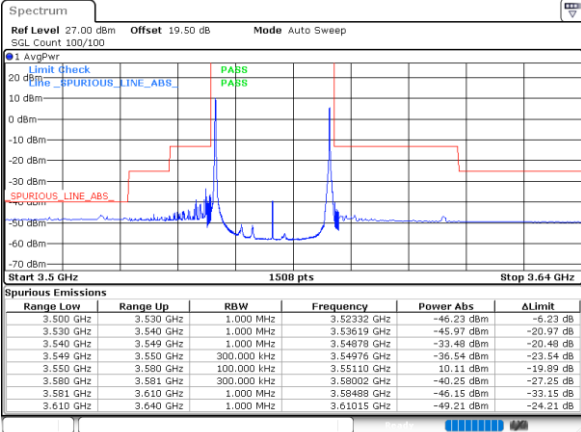

Date: 11.MAR.2021 17:11:58

Date: 11.MAR.2021 17:50:35

LTE Band 48C / 5MHz+20MHz

QPSK

Highest Band Edge / 1RB0 and 1RB99

N/A

Date: 11.MAR.2021 17:23:33

Highest Band Edge / 1RB24 and 1RB0

N/A

Date: 11.MAR.2021 17:14:38

Highest Band Edge / Full RB

N/A

Date: 11.MAR.2021 17:25:46

LTE Band 48C / 10MHz+20MHz

QPSK

Lowest Band Edge / 1RB0 and 1RB99

Middle Band Edge / 1RB0 and 1RB99

Date: 16.MAR.2021 15:41:44

Date: 16.MAR.2021 16:24:06

Lowest Band Edge / 1RB49 and 1RB0

Middle Band Edge / 1RB49 and 1RB0

Date: 16.MAR.2021 15:51:23

Date: 16.MAR.2021 16:13:31

Lowest Band Edge / Full RB

Middle Band Edge / Full RB

Date: 16.MAR.2021 15:23:03

Date: 16.MAR.2021 16:36:43

LTE Band 48C / 10MHz+20MHz

QPSK

Highest Band Edge / 1RB0 and 1RB99

N/A