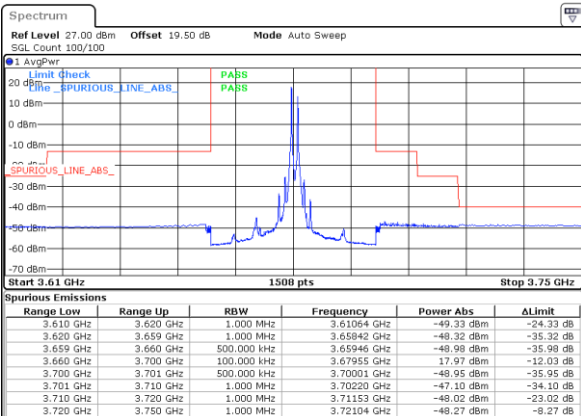

Highest Band Edge / 1RB74 and 1RB0

N/A

Date: 17_MAR_2021 11:38:55