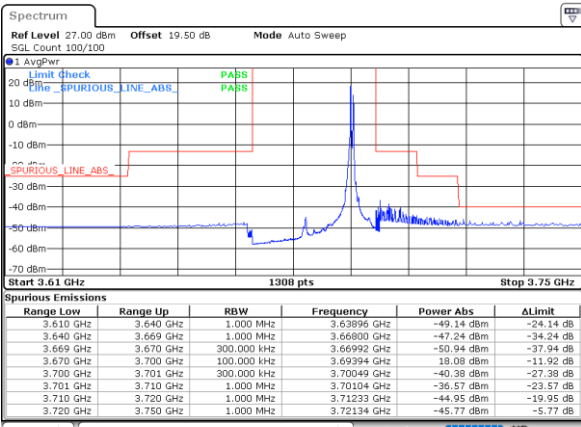

LTE Band 48C/ 20MHz+5MHz

QPSK

Lowest Band Edge / 1RB0 and 1RB24

Middle Band Edge / 1RB0 and 1RB24

Date: 12.MAR.2021 14:05:44

Date: 16.MAR.2021 14:33:32

Lowest Band Edge / 1RB99 and 1RB0

Middle Band Edge / 1RB99 and 1RB0

Date: 16.MAR.2021 14:15:39

Date: 16.MAR.2021 14:31:55

Lowest Band Edge / Full RB

Middle Band Edge / Full RB

Date: 12.MAR.2021 13:54:47

Date: 16.MAR.2021 14:51:32

LTE Band 48C / 20MHz+5MHz

QPSK

Highest Band Edge / 1RB0 and 1RB24

N/A

Date: 16_MAR_2021 15:10:23

Highest Band Edge / 1RB99 and 1RB0

N/A

Date: 16_MAR_2021 15:13:16

Highest Band Edge / Full RB

N/A