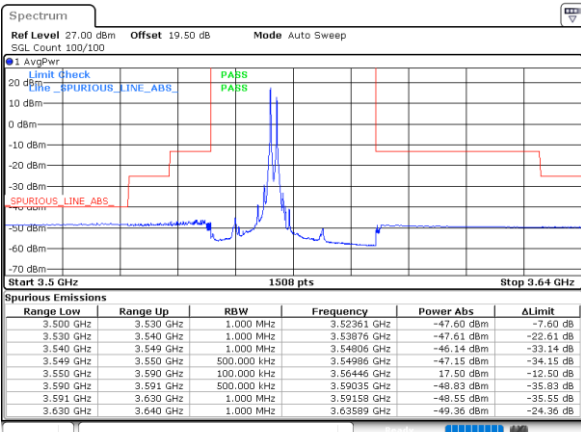

Lowest Band Edge / Full RB

Middle Band Edge / Full RB

Date: 16.MAR.2021 15:23:03

Date: 16.MAR.2021 16:36:43

LTE Band 48C / 10MHz+20MHz

QPSK

Highest Band Edge / 1RB0 and 1RB99

N/A

Date: 16.MAR.2021 16:55:18

Highest Band Edge / 1RB49 and 1RB0

N/A

Date: 16.MAR.2021 16:57:48

Highest Band Edge / Full RB

N/A

Date: 16.MAR.2021 16:39:14

LTE Band 48C / 15MHz+20MHz

QPSK

Lowest Band Edge / 1RB0 and 1RB99

Middle Band Edge / 1RB0 and 1RB99

Date: 17_MAR_2021 10:49:36

Date: 17_MAR_2021 11:07:36

Lowest Band Edge / 1RB74 and 1RB0

Middle Band Edge / 1RB74 and 1RB0

Date: 17_MAR_2021 10:51:57

Date: 17_MAR_2021 11:04:42

Lowest Band Edge / Full RB

Middle Band Edge / Full RB

Date: 17_MAR_2021 10:32:44

Date: 17_MAR_2021 11:21:59

LTE Band 48C / 15MHz+20MHz

QPSK

Highest Band Edge / 1RB0 and 1RB99