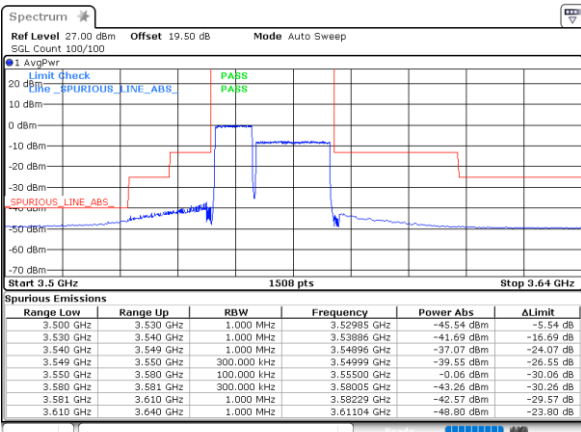

N/A

Date: 11.MAR.2021 17:14:38

Highest Band Edge / Full RB

N/A

Date: 11.MAR.2021 17:25:46

LTE Band 48C / 10MHz+20MHz

QPSK

Lowest Band Edge / 1RB0 and 1RB99

Middle Band Edge / 1RB0 and 1RB99

Date: 16.MAR.2021 15:41:44

Date: 16.MAR.2021 16:24:06

Lowest Band Edge / 1RB49 and 1RB0

Middle Band Edge / 1RB49 and 1RB0

Date: 16.MAR.2021 15:51:23

Date: 16.MAR.2021 16:13:31

Lowest Band Edge / Full RB

Middle Band Edge / Full RB

Date: 16.MAR.2021 15:23:03

Date: 16.MAR.2021 16:36:43

LTE Band 48C / 10MHz+20MHz

QPSK

Highest Band Edge / 1RB0 and 1RB99

N/A

Date: 16.MAR.2021 16:55:18

Highest Band Edge / 1RB49 and 1RB0

N/A

Date: 16.MAR.2021 16:57:48

Highest Band Edge / Full RB

N/A

Date: 16.MAR.2021 16:39:14

LTE Band 48C / 15MHz+20MHz