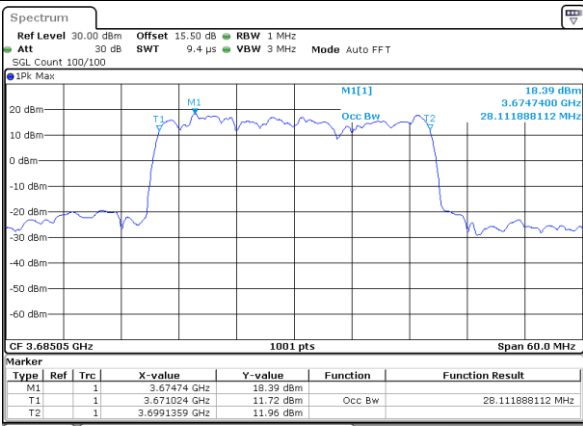

Highest Channel / 15MHz+20MHz

Date: 23.FEB.2021 13:49:10

Highest Channel / 20MHz+5MHz

Date: 22.FEB.2021 11:56:19

LTE Band 48C

QPSK

Lowest Channel / 20MHz+10MHz

Date: 23.FEB.2021 13:53:58

Lowest Channel / 20MHz+15MHz

Date: 23.FEB.2021 14:54:42

Middle Channel / 20MHz+10MHz

Date: 23.FEB.2021 13:57:20

Middle Channel / 20MHz+15MHz

Date: 23.FEB.2021 14:58:04

Highest Channel / 20MHz+10MHz

Date: 23.FEB.2021 14:01:51

Highest Channel / 20MHz+15MHz

Date: 23.FEB.2021 15:02:36

LTE Band 48C

QPSK

Lowest Channel / 20MHz+20MHz

N/A

Date: 23.FEB.2021 14:30:25

Middle Channel / 20MHz+20MHz