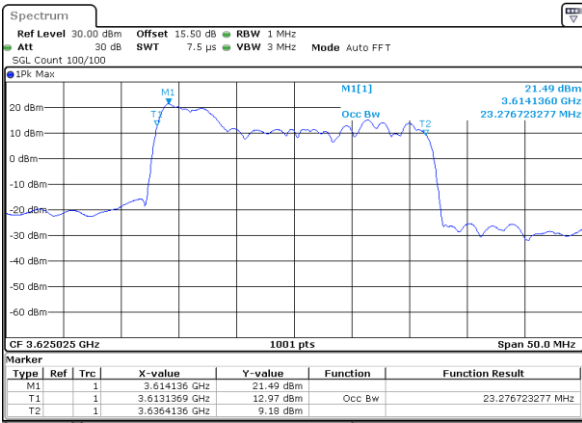

Date: 23.FEB.2021 13:57:54

Middle Channel / 20MHz+15MHz

Date: 23.FEB.2021 14:58:38

Highest Channel / 20MHz+10MHz

Date: 23.FEB.2021 14:01:16

Highest Channel / 20MHz+15MHz

Date: 23.FEB.2021 15:02:01

LTE Band 48C

N/A

Date: 23.FEB.2021 14:37:45

LTE Band 48C

64QAM

Lowest Channel / 5MHz+20MHz

Date: 22.FEB.2021 11:37:55

Lowest Channel / 10MHz+20MHz

Date: 22.FEB.2021 13:39:41

Middle Channel / 5MHz+20MHz

Date: 22.FEB.2021 11:43:16

Middle Channel / 10MHz+20MHz

Date: 22.FEB.2021 13:43:16

Highest Channel / 5MHz+20MHz

Date: 22.FEB.2021 11:43:29

Highest Channel / 10MHz+20MHz

Date: 22.FEB.2021 13:45:28