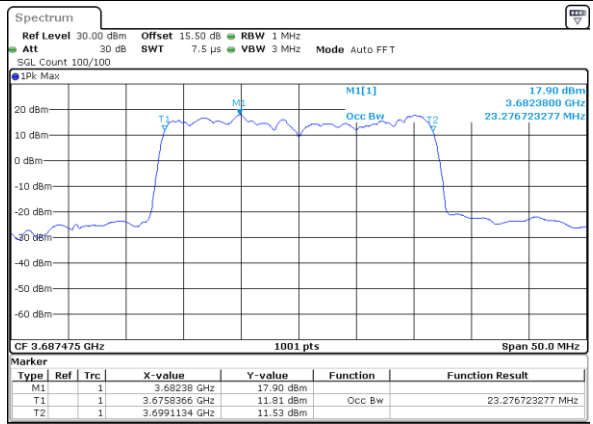

LTE Band 48C

64QAM

Lowest Channel / 15MHz+20MHz

Date: 23.FEB.2021 13:42:25

Lowest Channel / 20MHz+5MHz

Date: 22.FEB.2021 11:49:08

Middle Channel / 15MHz+20MHz

Date: 23.FEB.2021 13:45:47

Middle Channel / 20MHz+5MHz

Date: 22.FEB.2021 11:52:44

Highest Channel / 15MHz+20MHz

Date: 23.FEB.2021 13:48:00

Highest Channel / 20MHz+5MHz

Date: 22.FEB.2021 11:55:11

LTE Band 48C

64QAM

Lowest Channel / 20MHz+10MHz

Date: 23.FEB.2021 13:55:07

Lowest Channel / 20MHz+15MHz

Date: 23.FEB.2021 14:55:51

Middle Channel / 20MHz+10MHz

Date: 23.FEB.2021 13:58:29

Middle Channel / 20MHz+15MHz

Date: 23.FEB.2021 14:59:13

Highest Channel / 20MHz+10MHz

Date: 23.FEB.2021 14:00:42

Highest Channel / 20MHz+15MHz

Date: 23.FEB.2021 15:01:26

LTE Band 48C

64QAM

Lowest Channel / 20MHz+20MHz

N/A