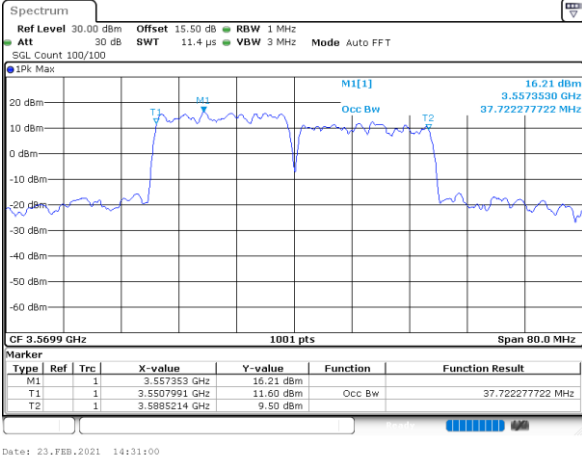

LTE Band 48C

16QAM

Lowest Channel / 20MHz+20MHz

N/A

Date: 23.FEB.2021 14:31:00