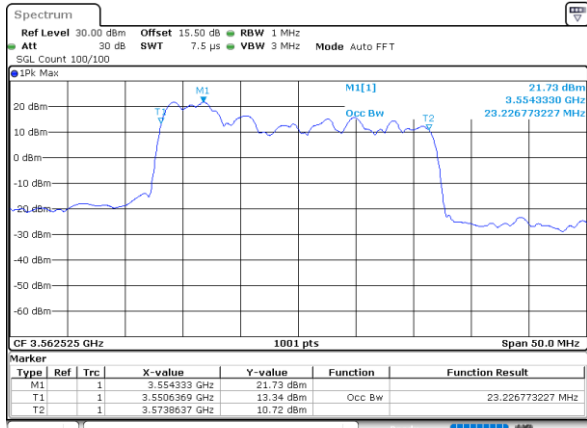

LTE Band 48C

QPSK

Lowest Channel / 5MHz+20MHz

Date: 22.FEB.2021 11:36:46