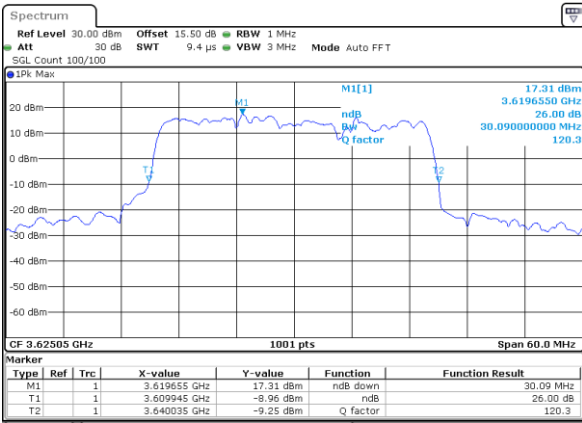

Lowest Channel / 15MHz+20MHz

Date: 23.FEB.2021 13:42:59

Lowest Channel / 20MHz+5MHz

Date: 22.FEB.2021 11:49:42

Middle Channel / 15MHz+20MHz

Date: 23.FEB.2021 13:46:21

Middle Channel / 20MHz+5MHz

Date: 22.FEB.2021 11:53:18

Highest Channel / 15MHz+20MHz

Date: 23.FEB.2021 13:50:50

Highest Channel / 20MHz+5MHz

Date: 22.FEB.2021 11:57:59

LTE Band 48C

64QAM

Lowest Channel / 20MHz+10MHz

Date: 23.FEB.2021 13:55:41

Lowest Channel / 20MHz+15MHz

Date: 23.FEB.2021 14:15:25

Middle Channel / 20MHz+10MHz

Date: 23.FEB.2021 13:59:03

Middle Channel / 20MHz+15MHz

Date: 23.FEB.2021 14:09:47

Highest Channel / 20MHz+10MHz

Date: 23.FEB.2021 14:03:31