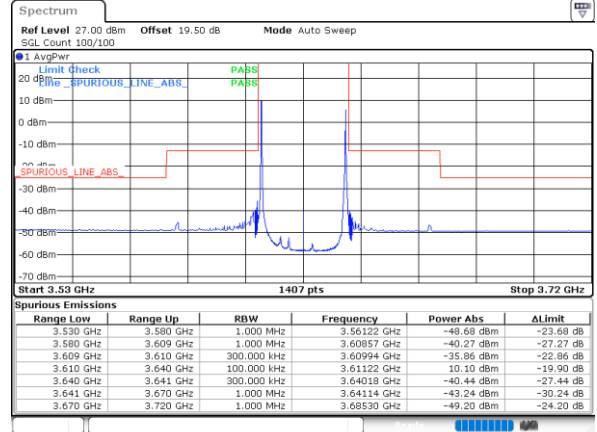

Date: 11.MAR.2021 17:11:58

Date: 11.MAR.2021 17:50:35

LTE Band 48C / 5MHz+20MHz

QPSK

Highest Band Edge / 1RB0 and 1RB99

N/A

Date: 11.MAR.2021 17:23:33

Highest Band Edge / 1RB24 and 1RB0

N/A

Date: 11.MAR.2021 17:14:38

Highest Band Edge / Full RB

N/A

Date: 11.MAR.2021 17:25:46

LTE Band 48C / 10MHz+20MHz

QPSK

Lowest Band Edge / 1RB0 and 1RB99

Middle Band Edge / 1RB0 and 1RB99

Date: 16.MAR.2021 15:41:44

Date: 16.MAR.2021 16:24:06

Lowest Band Edge / 1RB49 and 1RB0

Middle Band Edge / 1RB49 and 1RB0

Date: 16.MAR.2021 15:51:23

Date: 16.MAR.2021 16:13:31

Lowest Band Edge / Full RB

Middle Band Edge / Full RB

Date: 16.MAR.2021 15:23:03

Date: 16.MAR.2021 16:36:43

LTE Band 48C / 10MHz+20MHz

QPSK

Highest Band Edge / 1RB0 and 1RB99

N/A