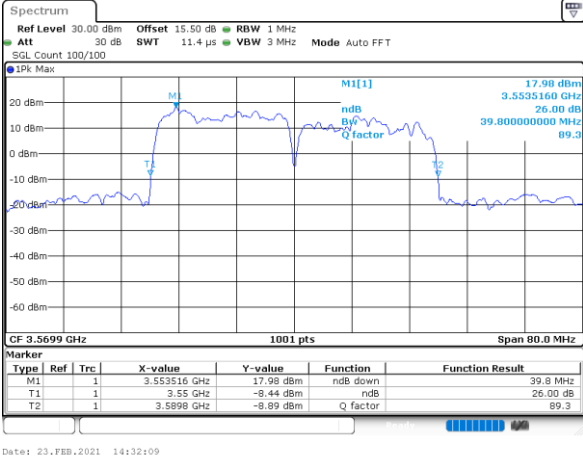

Lowest Channel / 20MHz+15MHz

Date: 23.FEB.2021 14:15:25

Middle Channel / 20MHz+10MHz

Date: 23.FEB.2021 13:59:03

Middle Channel / 20MHz+15MHz

Date: 23.FEB.2021 14:09:47

Highest Channel / 20MHz+10MHz

Date: 23.FEB.2021 14:03:31

Highest Channel / 20MHz+15MHz

Date: 23.FEB.2021 15:04:16

LTE Band 48C

64QAM

Lowest Channel / 20MHz+20MHz

N/A

Date: 23.FEB.2021 14:32:09

Middle Channel / 20MHz+20MHz

N/A

Date: 23.FEB.2021 14:35:31

Highest Channel / 20MHz+20MHz

N/A

Date: 23.FEB.2021 14:39:59

Occupied Bandwidth

Mode	LTE Band 48C : 99%OBW(MHz)			
QPSK				
BW	5MHz+20MHz	10MHz+20MHz	15MHz+20MHz	20MHz+5MHz
Lowest CH	23.23	27.69	32.73	23.28
Middle CH	23.13	27.99	33.15	23.33
Highest CH	23.38	27.93	32.73	22.98
BW	20MHz+10MHz	20MHz+15MHz	20MHz+20MHz	N/A
Lowest CH	28.11	32.94	37.72	-
Middle CH	28.05	33.08	37.64	-
Highest CH	28.11	32.66	37.64	-

Mode	LTE Band 48C : 99%OBW(MHz)			
16QAM				
BW	5MHz+20MHz	10MHz+20MHz	15MHz+20MHz	20MHz+5MHz
Lowest CH	23.08	27.57	32.73	23.13
Middle CH	23.18	27.99	32.52	23.18
Highest CH	23.38	27.75	32.80	23.33
BW	20MHz+10MHz	20MHz+15MHz	20MHz+20MHz	N/A
Lowest CH	28.05	32.87	37.72	-
Middle CH	27.93	32.87	37.88	-
Highest CH	27.87	32.73	37.88	-