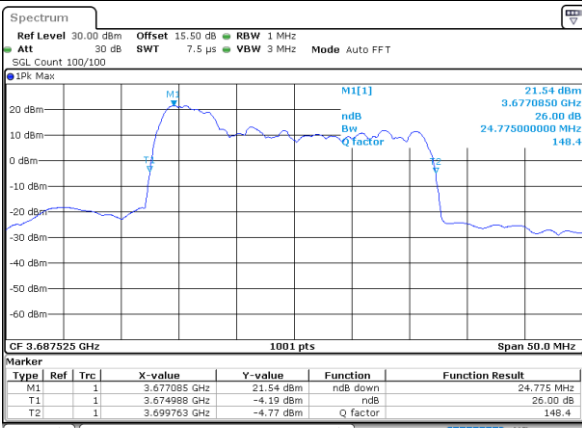

LTE Band 48C

64QAM

Lowest Channel / 5MHz+20MHz

Date: 22.FEB.2021 11:38:29

Lowest Channel / 10MHz+20MHz

Date: 22.FEB.2021 13:40:15

Middle Channel / 5MHz+20MHz

Date: 22.FEB.2021 11:41:50

Middle Channel / 10MHz+20MHz

Date: 22.FEB.2021 13:43:50

Highest Channel / 5MHz+20MHz

Date: 22.FEB.2021 11:46:17

Highest Channel / 10MHz+20MHz

Date: 22.FEB.2021 13:48:17

LTE Band 48C

64QAM