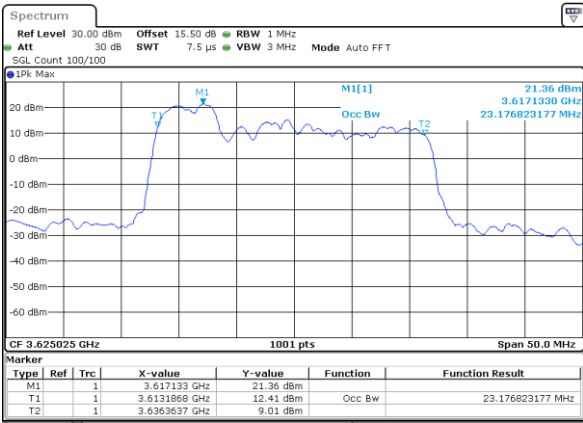

Highest Channel / 20MHz+15MHz

Date: 23.FEB.2021 15:02:36

LTE Band 48C

QPSK

Lowest Channel / 20MHz+20MHz

N/A

Date: 23.FEB.2021 14:30:25

Middle Channel / 20MHz+20MHz

N/A

Date: 23.FEB.2021 14:33:48

Highest Channel / 20MHz+20MHz

N/A

Date: 23.FEB.2021 14:38:19

LTE Band 48C

16QAM

Lowest Channel / 5MHz+20MHz

Date: 22.FEB.2021 11:37:21

Lowest Channel / 10MHz+20MHz

Date: 22.FEB.2021 13:39:06

Middle Channel / 5MHz+20MHz

Date: 22.FEB.2021 11:40:41

Middle Channel / 10MHz+20MHz

Date: 22.FEB.2021 13:42:42

Highest Channel / 5MHz+20MHz