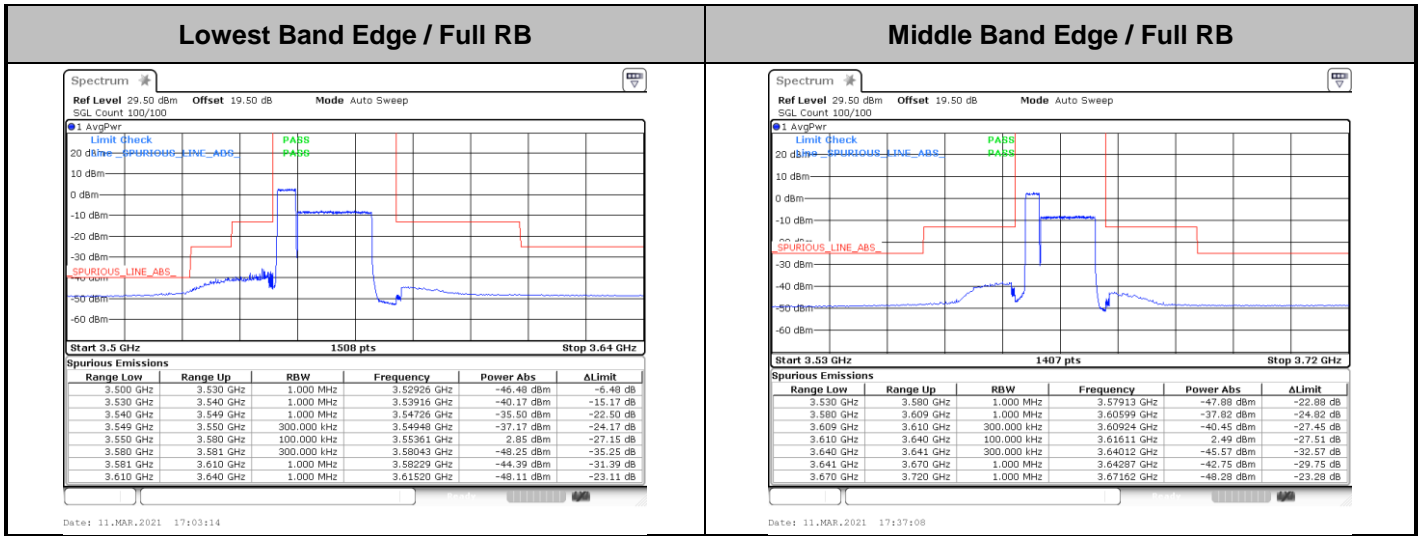

Highest Channel / 20MHz+10MHz

Date: 23.FEB.2021 14:00:42

Highest Channel / 20MHz+15MHz

Date: 23.FEB.2021 15:01:26

LTE Band 48C

64QAM

Lowest Channel / 20MHz+20MHz

N/A

LTE Band 48C / 5MHz+20MHz

QPSK

Lowest Band Edge / 1RB0 and 1RB99

Middle Band Edge / 1RB0 and 1RB99

Date: 11.MAR.2021 17:00:48

Date: 11.MAR.2021 17:40:11

Lowest Band Edge / 1RB24 and 1RB0

Middle Band Edge / 1RB24 and 1RB0

Date: 11.MAR.2021 17:11:58

Date: 11.MAR.2021 17:50:35

LTE Band 48C / 5MHz+20MHz

QPSK

Highest Band Edge / 1RB0 and 1RB99

N/A

Date: 11.MAR.2021 17:23:33

Highest Band Edge / 1RB24 and 1RB0

N/A

Date: 11.MAR.2021 17:14:38

Highest Band Edge / Full RB

N/A

Date: 11.MAR.2021 17:25:46

LTE Band 48C / 10MHz+20MHz

QPSK

Lowest Band Edge / 1RB0 and 1RB99