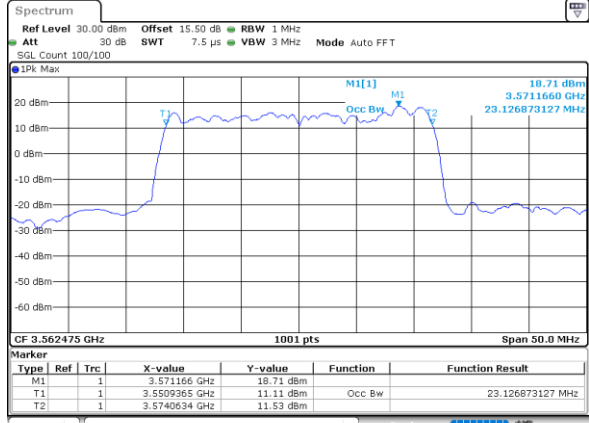

Date: 22.FEB.2021 11:37:21

Lowest Channel / 10MHz+20MHz

Date: 22.FEB.2021 13:39:06

Middle Channel / 5MHz+20MHz

Date: 22.FEB.2021 11:40:41

Middle Channel / 10MHz+20MHz

Date: 22.FEB.2021 13:42:42

Highest Channel / 5MHz+20MHz

Date: 22.FEB.2021 11:44:03

Highest Channel / 10MHz+20MHz

Date: 22.FEB.2021 13:46:03

LTE Band 48C

16QAM

Lowest Channel / 15MHz+20MHz

Date: 23.FEB.2021 13:41:50

Lowest Channel / 20MHz+5MHz

Date: 22.FEB.2021 11:48:34

Middle Channel / 15MHz+20MHz

Date: 23.FEB.2021 13:45:12

Middle Channel / 20MHz+5MHz

Date: 22.FEB.2021 11:52:09

Highest Channel / 15MHz+20MHz

Date: 23.FEB.2021 13:48:35

Highest Channel / 20MHz+5MHz