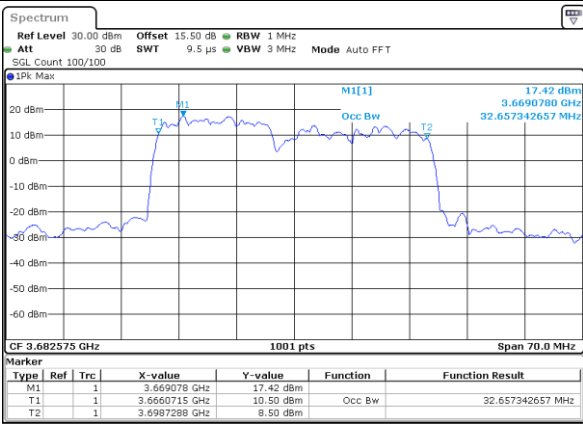

Middle Channel / 5MHz+20MHz

Date: 22.FEB.2021 11:43:16

Middle Channel / 10MHz+20MHz

Date: 22.FEB.2021 13:43:16

Highest Channel / 5MHz+20MHz

Date: 22.FEB.2021 11:43:29

Highest Channel / 10MHz+20MHz

Date: 22.FEB.2021 13:45:28

LTE Band 48C

64QAM

Lowest Channel / 15MHz+20MHz

Date: 23.FEB.2021 13:42:25

Lowest Channel / 20MHz+5MHz

Date: 22.FEB.2021 11:49:08

Middle Channel / 15MHz+20MHz

Date: 23.FEB.2021 13:45:47

Middle Channel / 20MHz+5MHz

Date: 22.FEB.2021 11:52:44

Highest Channel / 15MHz+20MHz

Date: 23.FEB.2021 13:48:00

Highest Channel / 20MHz+5MHz

Date: 22.FEB.2021 11:55:11

LTE Band 48C

64QAM