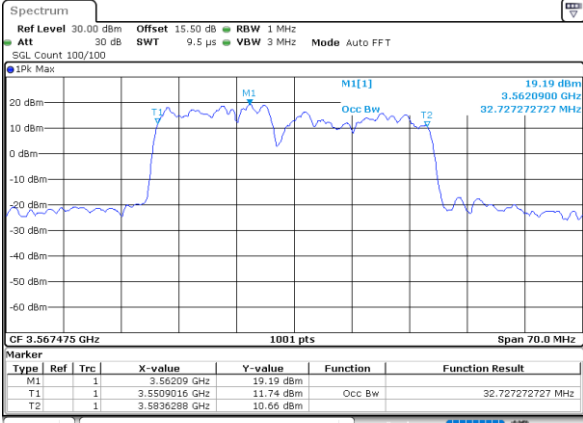

LTE Band 48C

QPSK

Lowest Channel / 5MHz+20MHz

Date: 22.FEB.2021 11:36:46

Lowest Channel / 10MHz+20MHz

Date: 22.FEB.2021 13:38:32

Middle Channel / 5MHz+20MHz

Date: 22.FEB.2021 11:40:07

Middle Channel / 10MHz+20MHz

Date: 22.FEB.2021 13:42:07

Highest Channel / 5MHz+20MHz

Date: 22.FEB.2021 11:44:38

Highest Channel / 10MHz+20MHz

Date: 22.FEB.2021 13:46:37

LTE Band 48C

QPSK

Lowest Channel / 15MHz+20MHz

Date: 23.FEB.2021 13:41:15

Lowest Channel / 20MHz+5MHz

Date: 22.FEB.2021 11:47:59

Middle Channel / 15MHz+20MHz

Date: 23.FEB.2021 13:44:38

Middle Channel / 20MHz+5MHz

Date: 22.FEB.2021 11:51:35

Highest Channel / 15MHz+20MHz

Date: 23.FEB.2021 13:49:10

Highest Channel / 20MHz+5MHz

Date: 22.FEB.2021 11:56:19

LTE Band 48C

QPSK

Lowest Channel / 20MHz+10MHz

Date: 23.FEB.2021 13:53:58