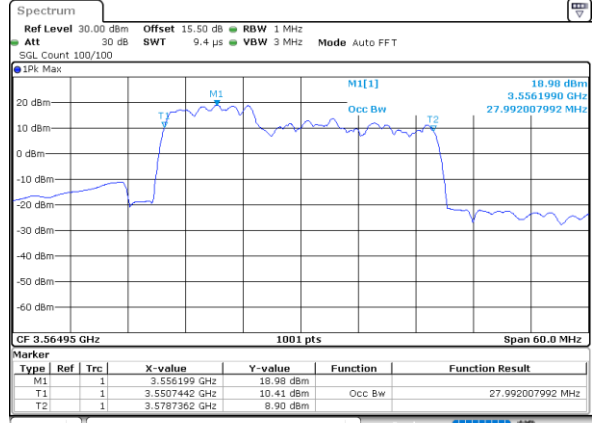

Date: 23.FEB.2021 13:57:54

Middle Channel / 20MHz+15MHz

Date: 23.FEB.2021 14:58:38

Highest Channel / 20MHz+10MHz

Date: 23.FEB.2021 14:01:16

Highest Channel / 20MHz+15MHz

Date: 23.FEB.2021 15:02:01

LTE Band 48C

N/A

Date: 23.FEB.2021 14:37:45

LTE Band 48C

64QAM

Lowest Channel / 5MHz+20MHz

Date: 22.FEB.2021 11:37:55

Lowest Channel / 10MHz+20MHz

Date: 22.FEB.2021 13:39:41

Middle Channel / 5MHz+20MHz

Date: 22.FEB.2021 11:43:16

Middle Channel / 10MHz+20MHz

Date: 22.FEB.2021 13:43:16

Highest Channel / 5MHz+20MHz

Date: 22.FEB.2021 11:43:29

Highest Channel / 10MHz+20MHz

Date: 22.FEB.2021 13:45:28