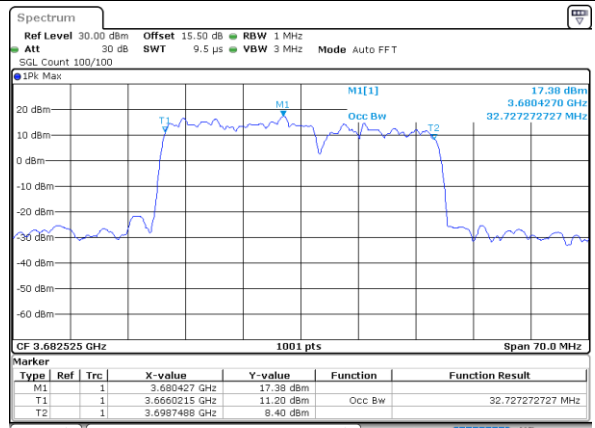

Date: 22.FEB.2021 11:55:45

LTE Band 48C

16QAM

Lowest Channel / 20MHz+10MHz

Date: 23.FEB.2021 13:54:32

Lowest Channel / 20MHz+15MHz

Date: 23.FEB.2021 14:55:16

Middle Channel / 20MHz+10MHz

Date: 23.FEB.2021 13:57:54

Middle Channel / 20MHz+15MHz

Date: 23.FEB.2021 14:58:38

Highest Channel / 20MHz+10MHz

Date: 23.FEB.2021 14:01:16

Highest Channel / 20MHz+15MHz

Date: 23.FEB.2021 15:02:01

LTE Band 48C