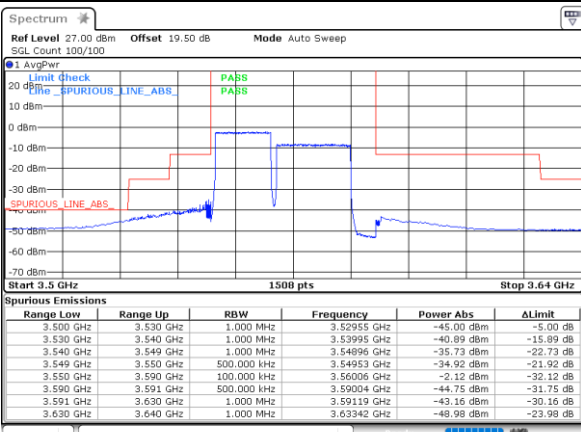

Lowest Band Edge / Full RB

Middle Band Edge / Full RB

Date: 16.MAR.2021 15:23:03

Date: 16.MAR.2021 16:36:43

LTE Band 48C / 10MHz+20MHz

QPSK

Highest Band Edge / 1RB0 and 1RB99

N/A

Date: 16.MAR.2021 16:55:18

Highest Band Edge / 1RB49 and 1RB0

N/A

Date: 16.MAR.2021 16:57:48

Highest Band Edge / Full RB

N/A

Date: 16.MAR.2021 16:39:14

LTE Band 48C / 15MHz+20MHz

QPSK

Lowest Band Edge / 1RB0 and 1RB99

Middle Band Edge / 1RB0 and 1RB99

Date: 17_MAR_2021 10:49:36

Date: 17_MAR_2021 11:07:36

Lowest Band Edge / 1RB74 and 1RB0

Middle Band Edge / 1RB74 and 1RB0

Date: 17_MAR_2021 10:51:57

Date: 17_MAR_2021 11:04:42

Lowest Band Edge / Full RB

Middle Band Edge / Full RB

Date: 17_MAR_2021 10:32:44

Date: 17_MAR_2021 11:21:59

LTE Band 48C / 15MHz+20MHz

QPSK

Highest Band Edge / 1RB0 and 1RB99