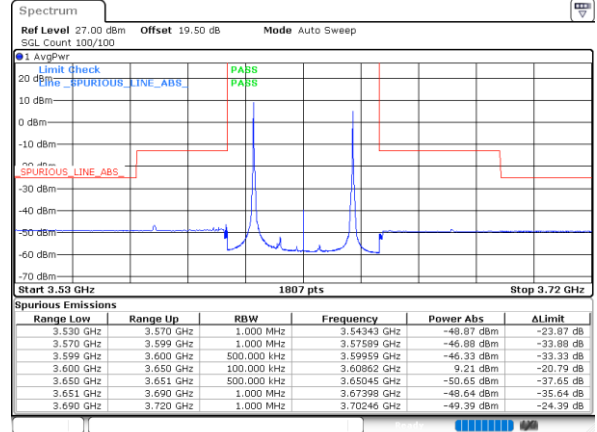

LTE Band 48C / 15MHz+20MHz

QPSK

Lowest Band Edge / 1RB0 and 1RB99

Middle Band Edge / 1RB0 and 1RB99

Date: 17_MAR_2021 10:49:36

Date: 17_MAR_2021 11:07:36