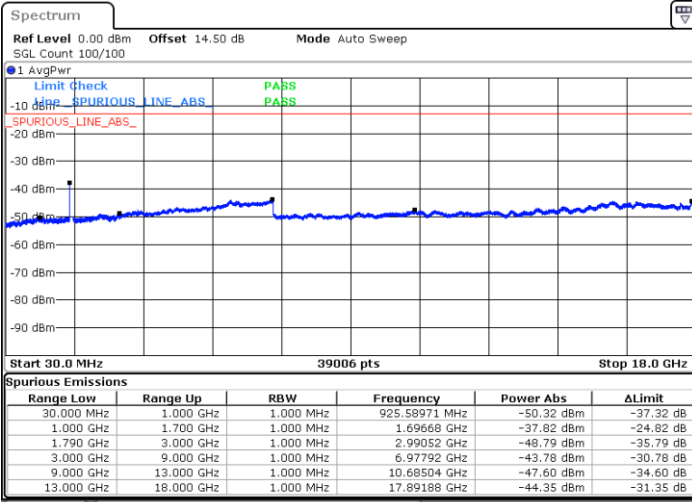

Middle Channel / FullIRB

N/A

Date: 4.JAN.2021 00:15:57

LTE Band 66C / 20MHz+20MHz

16QAM

Highest Channel / 1RB0 and 1RB99

Highest Channel / 1RB99 and 1RB0

Date: 4.JAN.2021 00:53:08

Date: 4.JAN.2021 00:58:09

Highest Channel / FullIRB

N/A

Date: 4.JAN.2021 00:44:55

LTE Band 66C / 5MHz+20MHz

64QAM

Lowest Channel / 1RB0 and 1RB99

Lowest Channel / 1RB24 and 1RB0

Date: 3.JAN.2021 22:22:15

Date: 3.JAN.2021 22:32:12

Lowest Channel / FullIRB

N/A

Date: 3.JAN.2021 22:19:54

LTE Band 66C / 5MHz+20MHz

64QAM

Middle Channel / 1RB0 and 1RB9

Highest Channel / 1RB0 and 1RB99

Highest Channel / 1RB24 and 1RB0

Date: 3.JAN.2021 23:01:04

Date: 3.JAN.2021 23:48:12

Highest Channel / FullIRB

N/A

Date: 3.JAN.2021 22:59:03

LTE Band 66C / 10MHz+15MHz