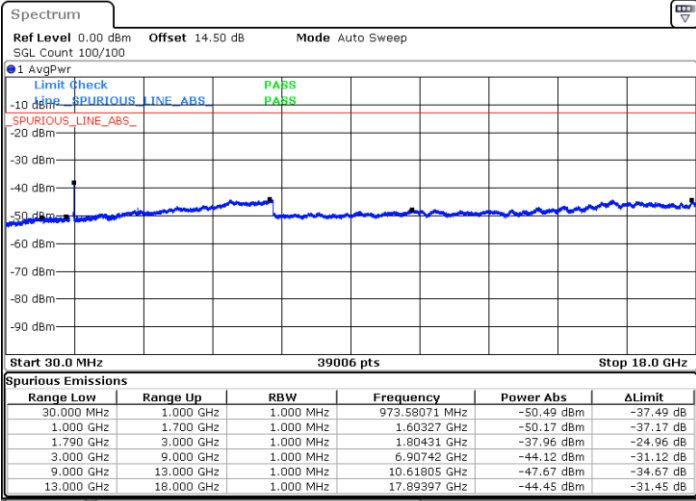

LTE Band 66C / 20MHz+15MHz

16QAM

Middle Channel / 1RB0 and 1RB74

Middle Channel / 1RB99 and 1RB0

Date: 3.JAN.2021 04:45:20

Date: 3.JAN.2021 04:50:34