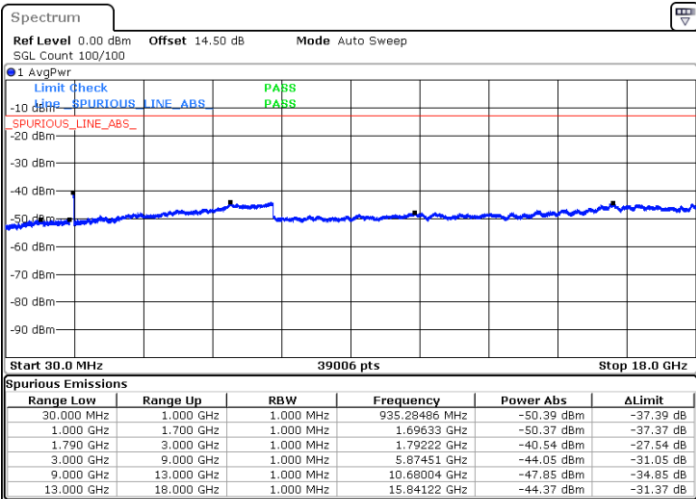

LTE Band 66C / 10MHz+15MHz

64QAM

MiddleChannel / 1RB0 and 1RB74

Middle Channel / 1RB49 and 1RB0

Date: 2.JAN.2021 21:55:47

Date: 2.JAN.2021 22:01:52

Middle Channel / FullIRB

N/A

Date: 2.JAN.2021 21:54:31

LTE Band 66C / 10MHz+15MHz

64QAM

Highest Channel / 1RB0 and 1RB74

Highest Channel / 1RB49 and 1RB0

Date: 2.JAN.2021 22:28:24

Date: 2.JAN.2021 22:37:41

Highest Channel / FullIRB

N/A

Date: 2.JAN.2021 22:12:03

LTE Band 66C / 10MHz+20MHz

64QAM

Lowest Channel / 1RB0 and 1RB99

Lowest Channel / 1RB49 and 1RB0

Date: 3.JAN.2021 00:18:28

Date: 3.JAN.2021 00:27:41

Lowest Channel / FullIRB

N/A

Date: 3.JAN.2021 00:16:00

LTE Band 66C / 10MHz+20MHz

64QAM

Middle Channel / 1RB0 and 1RB99

Middle Channel / 1RB49 and 1RB0

Date: 3.JAN.2021 00:33:35