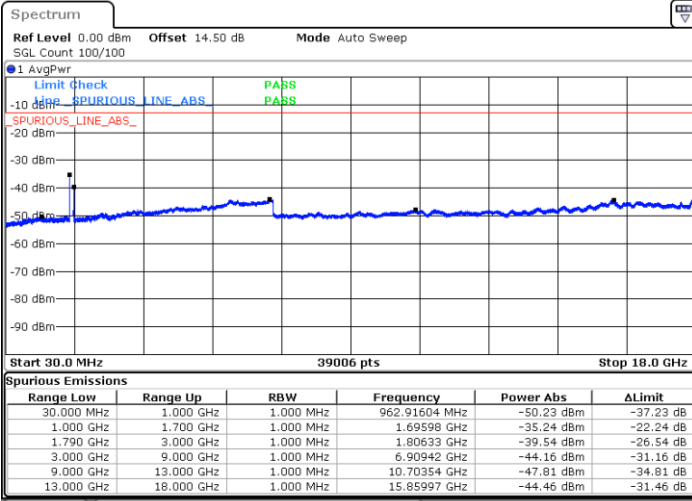

Date: 3.JAN.2021 01:14:43

Lowest Channel / FullIRB

N/A

Date: 3.JAN.2021 01:02:24

LTE Band 66C / 20MHz+10MHz

16QAM

Middle Channel / 1RB0 and 1RB49

Middle Channel / 1RB99 and 1RB0

Date: 3.JAN.2021 01:24:13

Date: 3.JAN.2021 01:27:24

Middle Channel / FullRB

N/A

Date: 3.JAN.2021 01:20:49

LTE Band 66C / 20MHz+10MHz

16QAM

Highest Channel / 1RB0 and 1RB49

Highest Channel / 1RB99 and 1RB0

Date: 3.JAN.2021 01:47:52

Date: 3.JAN.2021 01:54:11

Highest Channel / FullIRB

N/A

Date: 3.JAN.2021 01:42:41

LTE Band 66C / 20MHz+15MHz

16QAM

Lowest Channel / 1RB0 and 1RB74

Lowest Channel / 1RB99 and 1RB0

Date: 3.JAN.2021 04:29:54

Date: 3.JAN.2021 04:35:08

Lowest Channel / FullIRB

N/A

Date: 3.JAN.2021 04:23:27

LTE Band 66C / 20MHz+15MHz