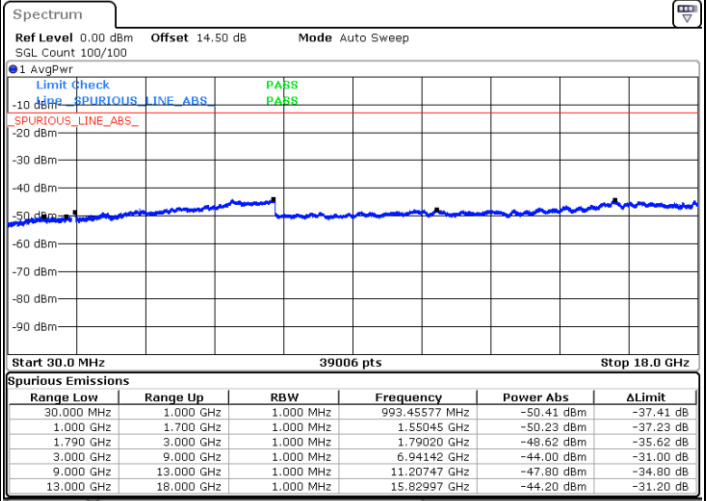

Date: 3.JAN.2021 01:14:43

Lowest Channel / FullIRB

N/A

Date: 3.JAN.2021 01:02:24

LTE Band 66C / 20MHz+10MHz

16QAM

Middle Channel / 1RB0 and 1RB49

Middle Channel / 1RB99 and 1RB0

Date: 3.JAN.2021 01:24:13

Date: 3.JAN.2021 01:27:24

Middle Channel / FullRB

N/A

Date: 3.JAN.2021 01:20:49

LTE Band 66C / 20MHz+10MHz

16QAM

Highest Channel / 1RB0 and 1RB49

Highest Channel / 1RB99 and 1RB0

Date: 3.JAN.2021 01:47:52

Date: 3.JAN.2021 01:54:11

Highest Channel / FullIRB

N/A

Date: 3.JAN.2021 01:42:41

LTE Band 66C / 20MHz+15MHz

16QAM

Lowest Channel / 1RB0 and 1RB74

Lowest Channel / 1RB99 and 1RB0

Date: 3.JAN.2021 04:29:54

Date: 3.JAN.2021 04:35:08

Lowest Channel / FullIRB

N/A

Date: 3.JAN.2021 04:23:27

LTE Band 66C / 20MHz+15MHz