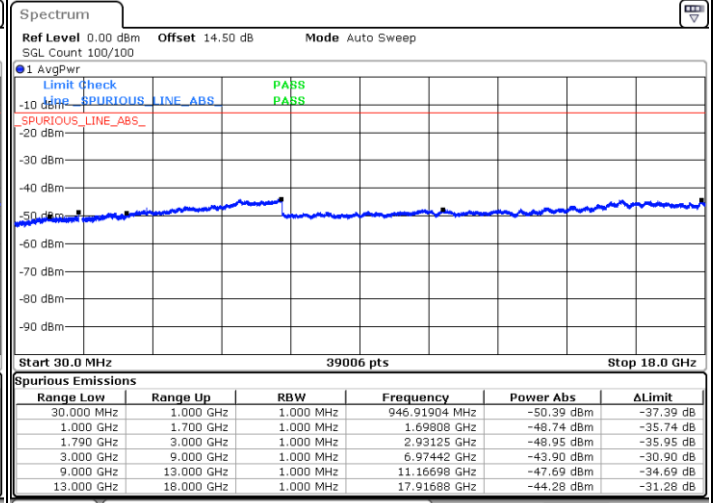

Middle Channel / FullIRB

N/A

Date: 4.JAN.2021 00:15:57

LTE Band 66C / 20MHz+20MHz

16QAM

Highest Channel / 1RB0 and 1RB99

Highest Channel / 1RB99 and 1RB0

Date: 4.JAN.2021 00:53:08

Date: 4.JAN.2021 00:58:09

Highest Channel / FullIRB

N/A

Date: 4.JAN.2021 00:44:55

LTE Band 66C / 5MHz+20MHz

64QAM

Lowest Channel / 1RB0 and 1RB99

Lowest Channel / 1RB24 and 1RB0

Date: 3.JAN.2021 22:22:15

Date: 3.JAN.2021 22:32:12

Lowest Channel / FullIRB

N/A

Date: 3.JAN.2021 22:19:54

LTE Band 66C / 5MHz+20MHz

64QAM

Middle Channel / 1RB0 and 1RB9

Highest Channel / 1RB0 and 1RB99

Highest Channel / 1RB24 and 1RB0

Date: 3.JAN.2021 23:01:04

Date: 3.JAN.2021 23:48:12

Highest Channel / FullIRB

N/A

Date: 3.JAN.2021 22:59:03

LTE Band 66C / 10MHz+15MHz