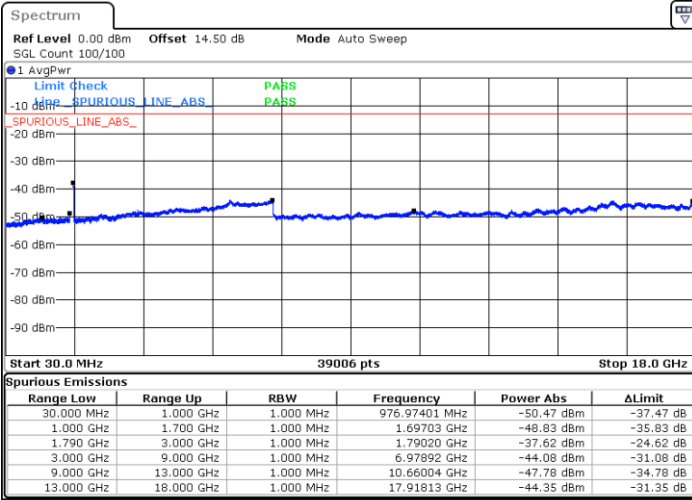

Date: 3.JAN.2021 01:24:13

Date: 3.JAN.2021 01:27:24

Middle Channel / FullRB

N/A

Date: 3.JAN.2021 01:20:49

LTE Band 66C / 20MHz+10MHz

16QAM

Highest Channel / 1RB0 and 1RB49

Highest Channel / 1RB99 and 1RB0

Date: 3.JAN.2021 01:47:52

Date: 3.JAN.2021 01:54:11

Highest Channel / FullIRB

N/A

Date: 3.JAN.2021 01:42:41

LTE Band 66C / 20MHz+15MHz

16QAM

Lowest Channel / 1RB0 and 1RB74

Lowest Channel / 1RB99 and 1RB0

Date: 3.JAN.2021 04:29:54

Date: 3.JAN.2021 04:35:08

Lowest Channel / FullIRB

N/A

Date: 3.JAN.2021 04:23:27

LTE Band 66C / 20MHz+15MHz

LTE Band 66C / 20MHz+15MHz

16QAM

Highest Channel / 1RB0 and 1RB74

Highest Channel / 1RB99 and 1RB0

Date: 3.JAN.2021 05:10:15

Date: 3.JAN.2021 05:15:42

Highest Channel / FullIRB

N/A