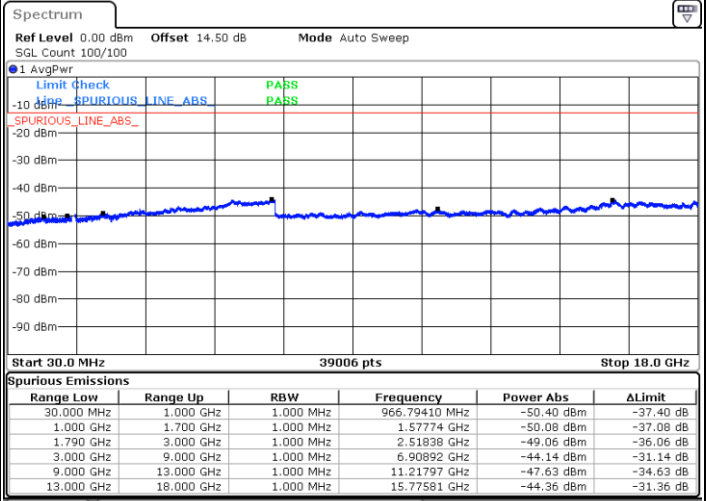

Date: 3.JAN.2021 00:39:56

Middle Channel / FullRB

N/A

Date: 3.JAN.2021 00:32:17

LTE Band 66C / 10MHz+20MHz

64QAM

Highest Channel / 1RB0 and 1RB99

Highest Channel / 1RB49 and 1RB0

Date: 3.JAN.2021 00:47:30

Date: 3.JAN.2021 00:55:50

Highest Channel / FullIRB

N/A

Date: 3.JAN.2021 00:46:01

LTE Band 66C / 15MHz+10MHz

64QAM

Lowest Channel / 1RB0 and 1RB49

Lowest Channel / 1RB74 and 1RB0

Date: 2.JAN.2021 22:48:26

Date: 2.JAN.2021 22:58:46

Lowest Channel / FullIRB

N/A

Date: 2.JAN.2021 22:45:25

LTE Band 66C / 15MHz+10MHz

64QAM

Middle Channel / 1RB0 and 1RB49

Middle Channel / 1RB74 and 1RB0

Date: 2.JAN.2021 23:08:50

Date: 2.JAN.2021 23:15:17

Middle Channel / FullIRB

N/A

Date: 2.JAN.2021 23:07:39

LTE Band 66C / 15MHz+10MHz