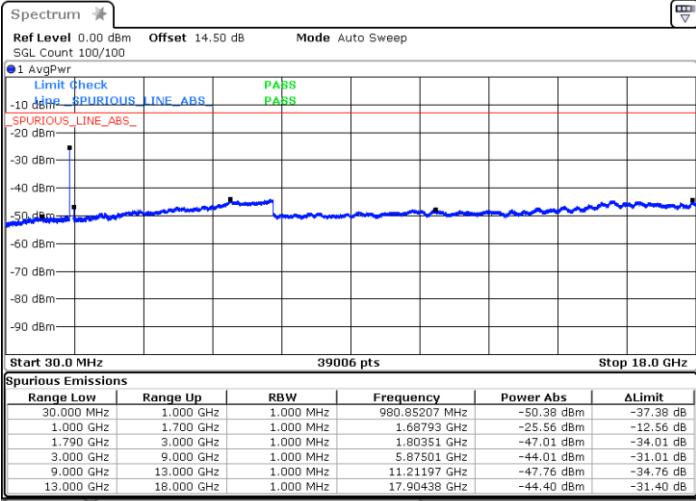

Date: 3.JAN.2021 22:22:15

Date: 3.JAN.2021 22:32:12

Lowest Channel / FullIRB

N/A

Date: 3.JAN.2021 22:19:54

LTE Band 66C / 5MHz+20MHz

64QAM

Middle Channel / 1RB0 and 1RB9

Middle Channel / 1RB24 and 1RB0

Date: 3.JAN.2021 22:45:18

Date: 3.JAN.2021 22:51:38

Middle Channel / FullIRB

N/A

Date: 3.JAN.2021 22:44:11

LTE Band 66C / 5MHz+20MHz

64QAM

Highest Channel / 1RB0 and 1RB99

Highest Channel / 1RB24 and 1RB0

Date: 3.JAN.2021 23:01:04

Date: 3.JAN.2021 23:48:12

Highest Channel / FullIRB

N/A

Date: 3.JAN.2021 22:59:03

LTE Band 66C / 10MHz+15MHz

64QAM

Lowest Channel / 1RB0 and 1RB74

Lowest Channel / 1RB49 and 1RB0

Date: 2.JAN.2021 21:38:39

Date: 2.JAN.2021 21:49:13

Lowest Channel / FullIRB

N/A

Date: 2.JAN.2021 21:34:45