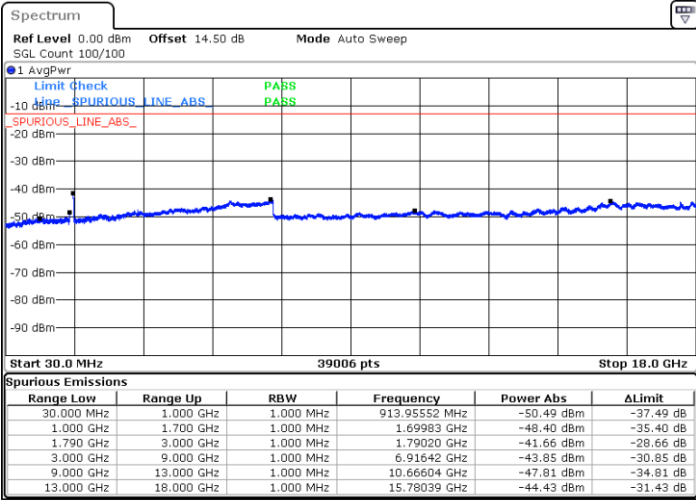

LTE Band 66C / 20MHz+5MHz

16QAM

Lowest Channel / 1RB0 and 1RB24

Lowest Channel / 1RB99 and 1RB0

Date: 3.JAN.2021 05:35:26

Date: 3.JAN.2021 05:39:33

Lowest Channel / FullIRB

N/A

Date: 3.JAN.2021 05:31:28

LTE Band 66C / 20MHz+5MHz

16QAM

Middle Channel / 1RB0 and 1RB24

Middle Channel / 1RB99 and 1RB0

Date: 3.JAN.2021 05:48:10

Date: 3.JAN.2021 05:50:53

Middle Channel / FullRB

N/A

Date: 3.JAN.2021 05:44:02

LTE Band 66C / 20MHz+5MHz

16QAM

Highest Channel / 1RB0 and 1RB24

Highest Channel / 1RB99 and 1RB0

Date: 3.JAN.2021 06:00:28

Date: 3.JAN.2021 06:05:01

Highest Channel / FullIRB

N/A

Date: 3.JAN.2021 05:55:55

LTE Band 66C / 20MHz+10MHz

16QAM

Lowest Channel / 1RB0 and 1RB49

Lowest Channel / 1RB99 and 1RB0

Date: 3.JAN.2021 01:08:39