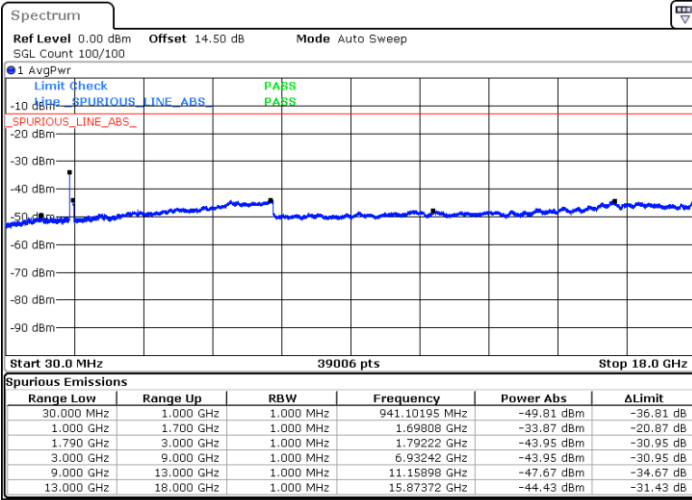

LTE Band 66C / 20MHz+15MHz

16QAM

Highest Channel / 1RB0 and 1RB74

Highest Channel / 1RB99 and 1RB0

Date: 3.JAN.2021 05:10:15

Date: 3.JAN.2021 05:15:42

Highest Channel / FullIRB

N/A

Date: 3.JAN.2021 04:57:33

LTE Band 66C / 20MHz+20MHz

16QAM

Lowest Channel / 1RB0 and 1RB99

Lowest Channel / 1RB99 and 1RB0

Date: 3.JAN.2021 23:59:42

Date: 4.JAN.2021 00:05:16

Lowest Channel / FullIRB

N/A

Date: 3.JAN.2021 23:54:05

LTE Band 66C / 20MHz+20MHz

16QAM

MiddleChannel / 1RB0 and 1RB99

Middle Channel / 1RB99 and 1RB0

Date: 4.JAN.2021 00:30:19

Date: 4.JAN.2021 00:33:54

Middle Channel / FullIRB

N/A

Date: 4.JAN.2021 00:15:57

LTE Band 66C / 20MHz+20MHz

16QAM

Highest Channel / 1RB0 and 1RB99

Highest Channel / 1RB99 and 1RB0

Date: 4.JAN.2021 00:53:08