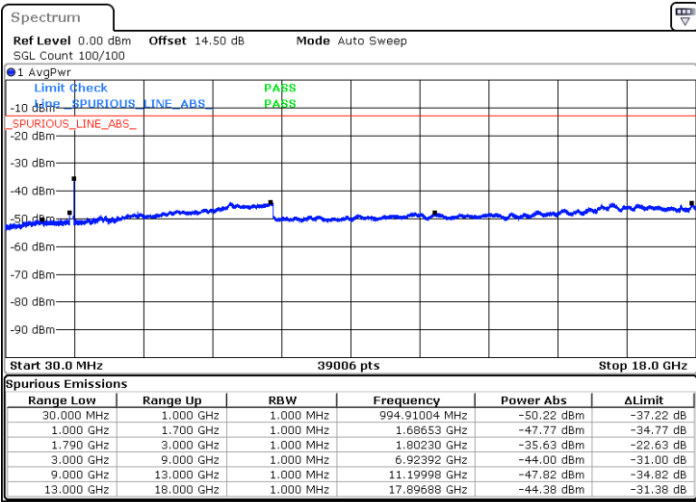

LTE Band 66C / 10MHz+15MHz

64QAM

MiddleChannel / 1RB0 and 1RB74

Middle Channel / 1RB49 and 1RB0

Date: 2.JAN.2021 21:55:47

Date: 2.JAN.2021 22:01:52

Middle Channel / FullIRB

N/A

Date: 2.JAN.2021 21:54:31

LTE Band 66C / 10MHz+15MHz

64QAM

Highest Channel / 1RB0 and 1RB74

Highest Channel / 1RB49 and 1RB0

Date: 2.JAN.2021 22:28:24

Date: 2.JAN.2021 22:37:41

Highest Channel / FullIRB

N/A

Date: 2.JAN.2021 22:12:03

LTE Band 66C / 10MHz+20MHz

64QAM

Lowest Channel / 1RB0 and 1RB99

Lowest Channel / 1RB49 and 1RB0

Date: 3.JAN.2021 00:18:28

Date: 3.JAN.2021 00:27:41

Lowest Channel / FullIRB

N/A

Date: 3.JAN.2021 00:16:00

LTE Band 66C / 10MHz+20MHz

64QAM

Middle Channel / 1RB0 and 1RB99

Middle Channel / 1RB49 and 1RB0

Date: 3.JAN.2021 00:33:35