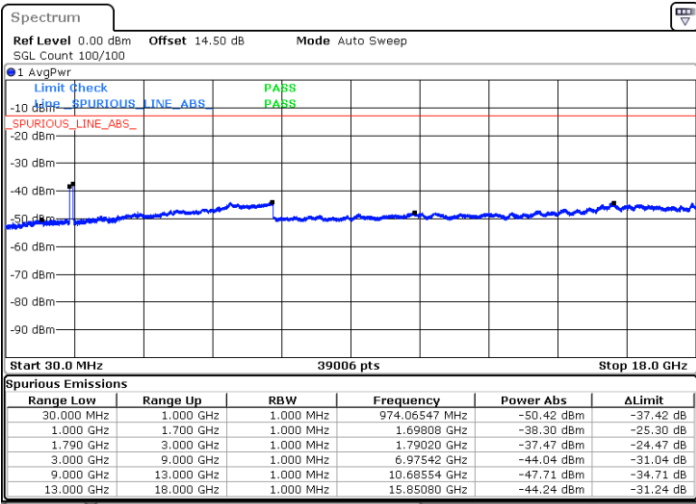

Date: 4.JAN.2021 00:58:09

Highest Channel / FullIRB

N/A

Date: 4.JAN.2021 00:44:55

LTE Band 66C / 5MHz+20MHz

64QAM

Lowest Channel / 1RB0 and 1RB99

Lowest Channel / 1RB24 and 1RB0

Date: 3.JAN.2021 22:22:15

Date: 3.JAN.2021 22:32:12

Lowest Channel / FullIRB

N/A

Date: 3.JAN.2021 22:19:54

LTE Band 66C / 5MHz+20MHz

64QAM

Middle Channel / 1RB0 and 1RB9

Middle Channel / 1RB24 and 1RB0

Date: 3.JAN.2021 22:45:18

Date: 3.JAN.2021 22:51:38

Middle Channel / FullIRB

N/A

Date: 3.JAN.2021 22:44:11

LTE Band 66C / 5MHz+20MHz

64QAM

Highest Channel / 1RB0 and 1RB99

Highest Channel / 1RB24 and 1RB0

Date: 3.JAN.2021 23:01:04

Date: 3.JAN.2021 23:48:12

Highest Channel / FullIRB

N/A

Date: 3.JAN.2021 22:59:03

LTE Band 66C / 10MHz+15MHz