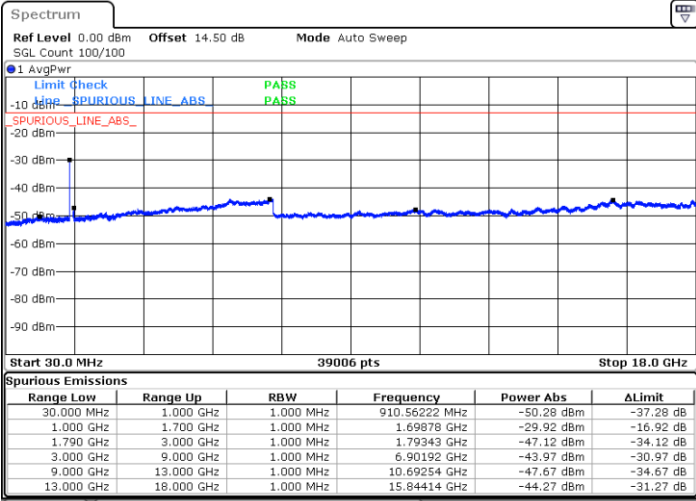

Date: 3.JAN.2021 04:57:33

LTE Band 66C / 20MHz+20MHz

16QAM

Lowest Channel / 1RB0 and 1RB99

Lowest Channel / 1RB99 and 1RB0

Date: 3.JAN.2021 23:59:42

Date: 4.JAN.2021 00:05:16

Lowest Channel / FullIRB

N/A

Date: 3.JAN.2021 23:54:05

LTE Band 66C / 20MHz+20MHz

16QAM

MiddleChannel / 1RB0 and 1RB99

Middle Channel / 1RB99 and 1RB0

Date: 4.JAN.2021 00:30:19

Date: 4.JAN.2021 00:33:54

Middle Channel / FullIRB

N/A

Date: 4.JAN.2021 00:15:57

LTE Band 66C / 20MHz+20MHz

16QAM

Highest Channel / 1RB0 and 1RB99

Highest Channel / 1RB99 and 1RB0

Date: 4.JAN.2021 00:53:08

Date: 4.JAN.2021 00:58:09

Highest Channel / FullIRB

N/A

Date: 4.JAN.2021 00:44:55

LTE Band 66C / 5MHz+20MHz

64QAM

Lowest Channel / 1RB0 and 1RB99

Lowest Channel / 1RB24 and 1RB0