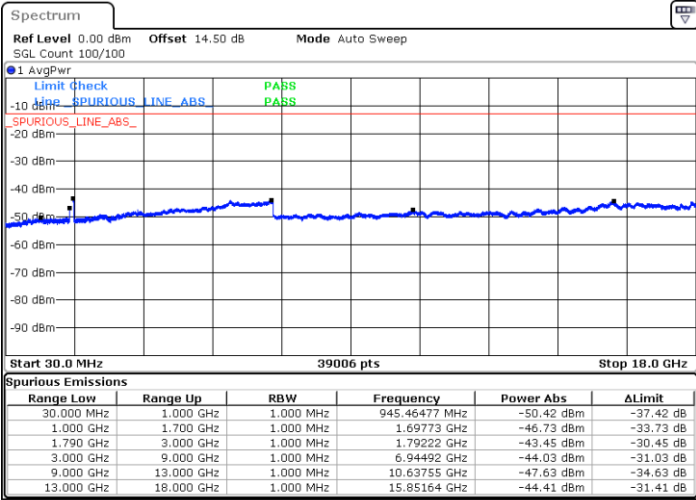

Highest Channel / FullIRB

N/A

Date: 3.JAN.2021 02:33:19

LTE Band 66C / 15MHz+20MHz

64QAM

Lowest Channel / 1RB0 and 1RB99

Lowest Channel / 1RB74 and 1RB80

Date: 3.JAN.2021 03:07:02

Date: 3.JAN.2021 03:15:37

Lowest Channel / FullIRB

N/A

Date: 3.JAN.2021 03:03:38

LTE Band 66C / 15MHz+20MHz

64QAM

Middle Channel / 1RB0 and 1RB9

Middle Channel / 1RB74 and 1RB0

Date: 3.JAN.2021 03:36:18

Date: 3.JAN.2021 03:54:27

Middle Channel / FullRB

N/A

Date: 3.JAN.2021 03:32:40

LTE Band 66C / 15MHz+20MHz

64QAM

Highest Channel / 1RB0 and 1RB99

Highest Channel / 1RB74 and 1RB0

Date: 3.JAN.2021 04:04:35

Date: 3.JAN.2021 04:13:38

Highest Channel / FullIRB

N/A

Date: 3.JAN.2021 04:02:39