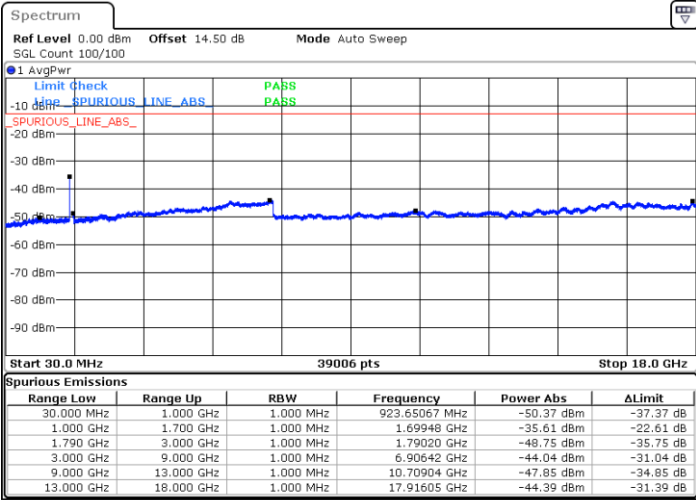

N/A

Date: 3.JAN.2021 02:17:52

LTE Band 66C / 15MHz+15MHz

64QAM

Highest Channel / 1RB0 and 1RB74

Highest Channel / 1RB74 and 1RB0

Date: 3.JAN.2021 02:35:39

Date: 3.JAN.2021 02:44:43

Highest Channel / FullIRB

N/A

Date: 3.JAN.2021 02:33:19

LTE Band 66C / 15MHz+20MHz

64QAM

Lowest Channel / 1RB0 and 1RB99

Lowest Channel / 1RB74 and 1RB80

Date: 3.JAN.2021 03:07:02

Date: 3.JAN.2021 03:15:37

Lowest Channel / FullIRB

N/A

Date: 3.JAN.2021 03:03:38

LTE Band 66C / 15MHz+20MHz

64QAM

Middle Channel / 1RB0 and 1RB9

Middle Channel / 1RB74 and 1RB0

Date: 3.JAN.2021 03:36:18

Date: 3.JAN.2021 03:54:27

Middle Channel / FullRB

N/A

Date: 3.JAN.2021 03:32:40

LTE Band 66C / 15MHz+20MHz

64QAM

Highest Channel / 1RB0 and 1RB99