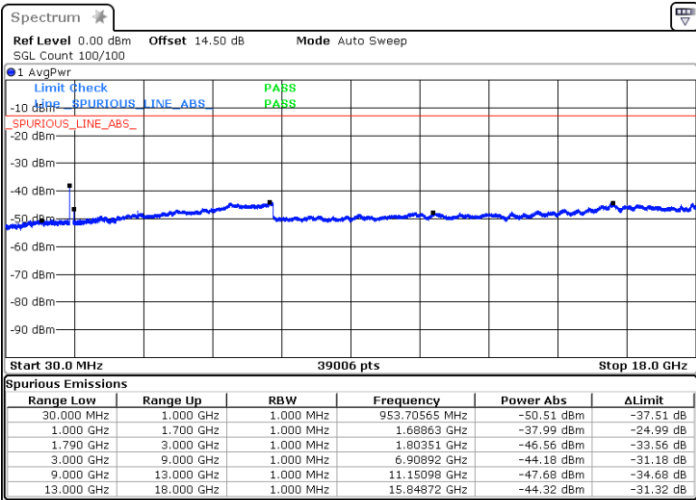

Date: 3.JAN.2021 00:39:56

Middle Channel / FullRB

N/A

Date: 3.JAN.2021 00:32:17

LTE Band 66C / 10MHz+20MHz

64QAM

Highest Channel / 1RB0 and 1RB99

Highest Channel / 1RB49 and 1RB0

Date: 3.JAN.2021 00:47:30

Date: 3.JAN.2021 00:55:50

Highest Channel / FullIRB

N/A

Date: 3.JAN.2021 00:46:01

LTE Band 66C / 15MHz+10MHz

64QAM

Lowest Channel / 1RB0 and 1RB49

Lowest Channel / 1RB74 and 1RB0

Date: 2.JAN.2021 22:48:26

Date: 2.JAN.2021 22:58:46

Lowest Channel / FullIRB

N/A

Date: 2.JAN.2021 22:45:25

LTE Band 66C / 15MHz+10MHz

64QAM

Middle Channel / 1RB0 and 1RB49

Middle Channel / 1RB74 and 1RB0

Date: 2.JAN.2021 23:08:50

Date: 2.JAN.2021 23:15:17

Middle Channel / FullIRB

N/A

Date: 2.JAN.2021 23:07:39

LTE Band 66C / 15MHz+10MHz