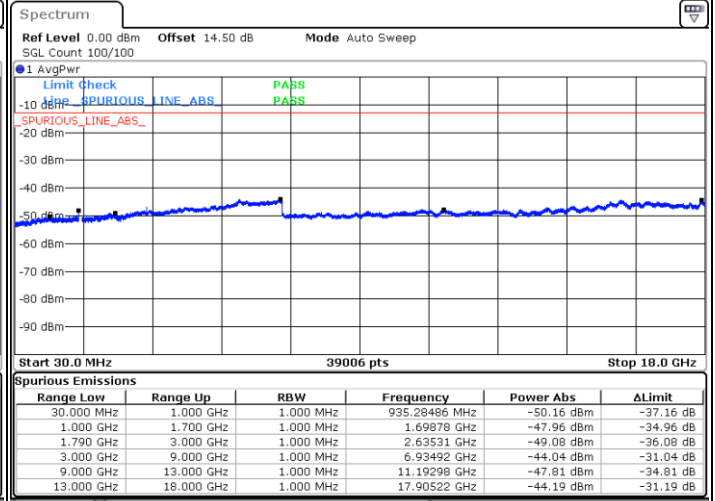

Date: 3.JAN.2021 01:24:13

Date: 3.JAN.2021 01:27:24

Middle Channel / FullRB

N/A

Date: 3.JAN.2021 01:20:49

LTE Band 66C / 20MHz+10MHz

16QAM

Highest Channel / 1RB0 and 1RB49

Highest Channel / 1RB99 and 1RB0

Date: 3.JAN.2021 01:47:52

Date: 3.JAN.2021 01:54:11

Highest Channel / FullIRB

N/A

Date: 3.JAN.2021 01:42:41

LTE Band 66C / 20MHz+15MHz

16QAM

Lowest Channel / 1RB0 and 1RB74

Lowest Channel / 1RB99 and 1RB0

Date: 3.JAN.2021 04:29:54

Date: 3.JAN.2021 04:35:08

Lowest Channel / FullIRB

N/A

Date: 3.JAN.2021 04:23:27

LTE Band 66C / 20MHz+15MHz

LTE Band 66C / 20MHz+15MHz

16QAM

Highest Channel / 1RB0 and 1RB74

Highest Channel / 1RB99 and 1RB0

Date: 3.JAN.2021 05:10:15

Date: 3.JAN.2021 05:15:42

Highest Channel / FullIRB

N/A