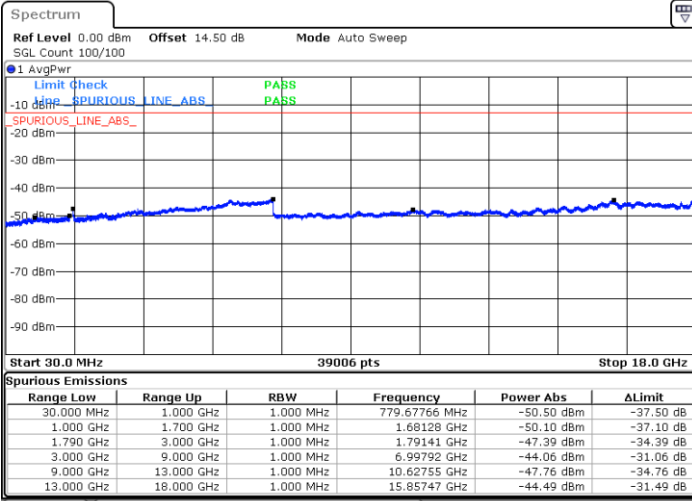

Lowest Channel / 1RB0 and 1RB74

Lowest Channel / 1RB99 and 1RB0

Date: 3.JAN.2021 04:29:54

Date: 3.JAN.2021 04:35:08

Lowest Channel / FullIRB

N/A

Date: 3.JAN.2021 04:23:27

LTE Band 66C / 20MHz+15MHz

16QAM

Middle Channel / 1RB0 and 1RB74

Middle Channel / 1RB99 and 1RB0

Date: 3.JAN.2021 04:45:20

Date: 3.JAN.2021 04:50:34

Middle Channel / FullRB

N/A

Date: 3.JAN.2021 04:41:05

LTE Band 66C / 20MHz+15MHz

16QAM

Highest Channel / 1RB0 and 1RB74

Highest Channel / 1RB99 and 1RB0

Date: 3.JAN.2021 05:10:15

Date: 3.JAN.2021 05:15:42

Highest Channel / FullIRB

N/A

Date: 3.JAN.2021 04:57:33

LTE Band 66C / 20MHz+20MHz

16QAM

Lowest Channel / 1RB0 and 1RB99

Lowest Channel / 1RB99 and 1RB0

Date: 3.JAN.2021 23:59:42

Date: 4.JAN.2021 00:05:16

Lowest Channel / FullIRB