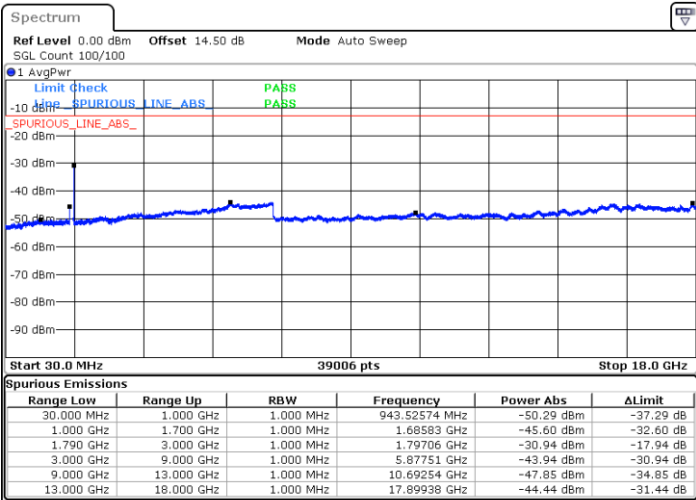

N/A

Date: 2.JAN.2021 22:12:03

LTE Band 66C / 10MHz+20MHz

64QAM

Lowest Channel / 1RB0 and 1RB99

Lowest Channel / 1RB49 and 1RB0

Date: 3.JAN.2021 00:18:28

Date: 3.JAN.2021 00:27:41

Lowest Channel / FullIRB

N/A

Date: 3.JAN.2021 00:16:00

LTE Band 66C / 10MHz+20MHz

64QAM

Middle Channel / 1RB0 and 1RB99

Middle Channel / 1RB49 and 1RB0

Date: 3.JAN.2021 00:33:35

Date: 3.JAN.2021 00:39:56

Middle Channel / FullRB

N/A

Date: 3.JAN.2021 00:32:17

LTE Band 66C / 10MHz+20MHz

64QAM

Highest Channel / 1RB0 and 1RB99

Highest Channel / 1RB49 and 1RB0

Date: 3.JAN.2021 00:47:30

Date: 3.JAN.2021 00:55:50

Highest Channel / FullIRB

N/A

Date: 3.JAN.2021 00:46:01

LTE Band 66C / 15MHz+10MHz

64QAM

Lowest Channel / 1RB0 and 1RB49