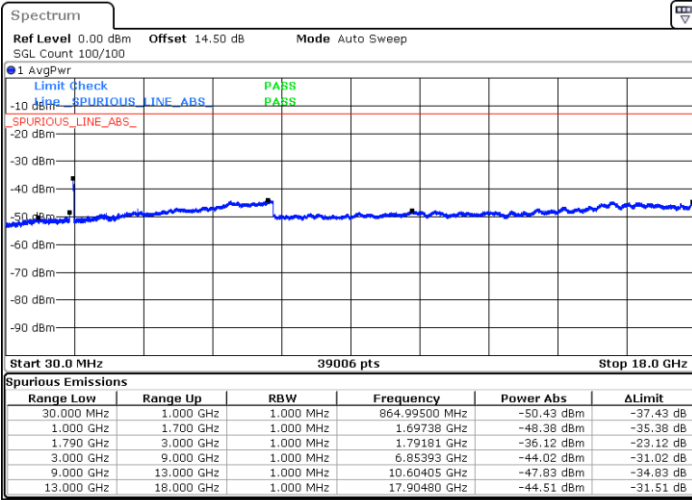

Date: 3.JAN.2021 02:02:52

LTE Band 66C / 15MHz+15MHz

64QAM

Middle Channel / 1RB0 and 1RB74

Middle Channel / 1RB74 and 1RB0

Date: 3.JAN.2021 02:18:49

Date: 3.JAN.2021 02:26:03

Middle Channel / FullRB

N/A

Date: 3.JAN.2021 02:17:52

LTE Band 66C / 15MHz+15MHz

64QAM

Highest Channel / 1RB0 and 1RB74

Highest Channel / 1RB74 and 1RB0

Date: 3.JAN.2021 02:35:39

Date: 3.JAN.2021 02:44:43

Highest Channel / FullIRB

N/A

Date: 3.JAN.2021 02:33:19

LTE Band 66C / 15MHz+20MHz

64QAM

Lowest Channel / 1RB0 and 1RB99

Lowest Channel / 1RB74 and 1RB80

Date: 3.JAN.2021 03:07:02

Date: 3.JAN.2021 03:15:37

Lowest Channel / FullIRB

N/A

Date: 3.JAN.2021 03:03:38

LTE Band 66C / 15MHz+20MHz

64QAM

Middle Channel / 1RB0 and 1RB9

Middle Channel / 1RB74 and 1RB0