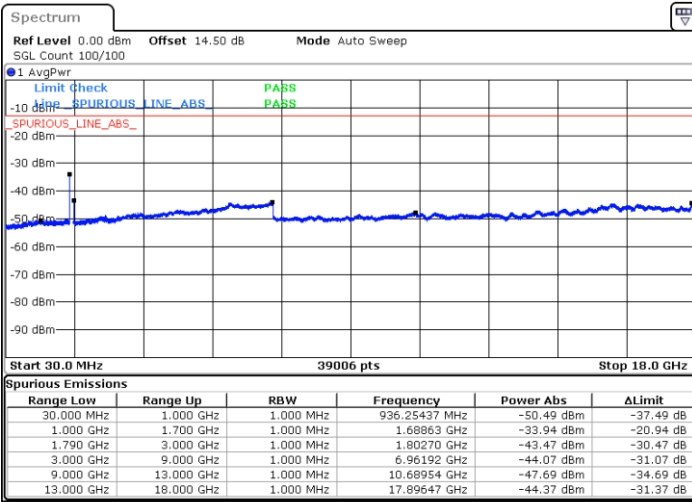

LTE Band 66C / 20MHz+5MHz

16QAM

Lowest Channel / 1RB0 and 1RB24

Lowest Channel / 1RB99 and 1RB0

Date: 3.JAN.2021 05:35:26

Date: 3.JAN.2021 05:39:33

Lowest Channel / FullIRB

N/A

Date: 3.JAN.2021 05:31:28

LTE Band 66C / 20MHz+5MHz

16QAM

Middle Channel / 1RB0 and 1RB24

Middle Channel / 1RB99 and 1RB0

Date: 3.JAN.2021 05:48:10

Date: 3.JAN.2021 05:50:53

Middle Channel / FullRB

N/A

Date: 3.JAN.2021 05:44:02

LTE Band 66C / 20MHz+5MHz

16QAM

Highest Channel / 1RB0 and 1RB24

Highest Channel / 1RB99 and 1RB0

Date: 3.JAN.2021 06:00:28

Date: 3.JAN.2021 06:05:01

Highest Channel / FullIRB

N/A

Date: 3.JAN.2021 05:55:55

LTE Band 66C / 20MHz+10MHz

16QAM

Lowest Channel / 1RB0 and 1RB49

Lowest Channel / 1RB99 and 1RB0

Date: 3.JAN.2021 01:08:39