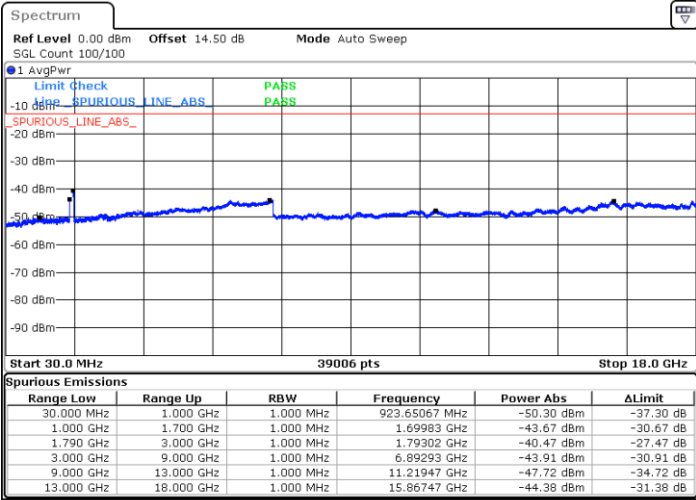

Date: 3.JAN.2021 04:57:33

LTE Band 66C / 20MHz+20MHz

16QAM

Lowest Channel / 1RB0 and 1RB99

Lowest Channel / 1RB99 and 1RB0

Date: 3.JAN.2021 23:59:42

Date: 4.JAN.2021 00:05:16

Lowest Channel / FullIRB

N/A

Date: 3.JAN.2021 23:54:05

LTE Band 66C / 20MHz+20MHz

16QAM

MiddleChannel / 1RB0 and 1RB99

Middle Channel / 1RB99 and 1RB0

Date: 4.JAN.2021 00:30:19

Date: 4.JAN.2021 00:33:54

Middle Channel / FullIRB

N/A

Date: 4.JAN.2021 00:15:57

LTE Band 66C / 20MHz+20MHz

16QAM

Highest Channel / 1RB0 and 1RB99

Highest Channel / 1RB99 and 1RB0

Date: 4.JAN.2021 00:53:08

Date: 4.JAN.2021 00:58:09

Highest Channel / FullIRB

N/A

Date: 4.JAN.2021 00:44:55

LTE Band 66C / 5MHz+20MHz

64QAM

Lowest Channel / 1RB0 and 1RB99

Lowest Channel / 1RB24 and 1RB0