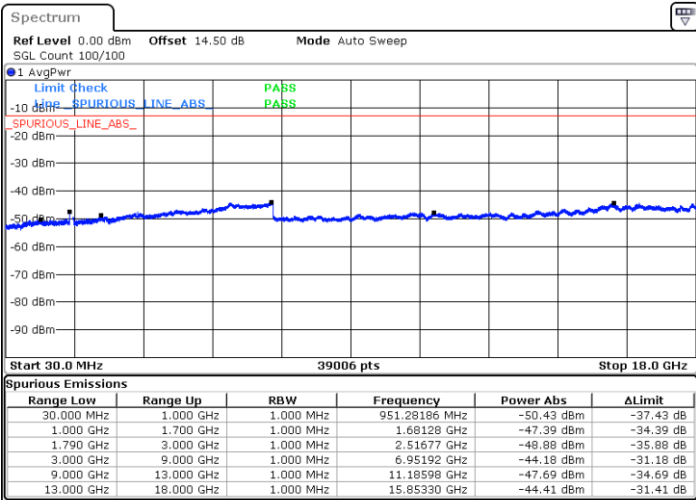

Highest Channel / FullIRB

N/A

Date: 3.JAN.2021 02:33:19

LTE Band 66C / 15MHz+20MHz

64QAM

Lowest Channel / 1RB0 and 1RB99

Lowest Channel / 1RB74 and 1RB80

Date: 3.JAN.2021 03:07:02

Date: 3.JAN.2021 03:15:37

Lowest Channel / FullIRB

N/A

Date: 3.JAN.2021 03:03:38

LTE Band 66C / 15MHz+20MHz

64QAM

Middle Channel / 1RB0 and 1RB9

Middle Channel / 1RB74 and 1RB0

Date: 3.JAN.2021 03:36:18

Date: 3.JAN.2021 03:54:27

Middle Channel / FullRB

N/A

Date: 3.JAN.2021 03:32:40

LTE Band 66C / 15MHz+20MHz

64QAM

Highest Channel / 1RB0 and 1RB99

Highest Channel / 1RB74 and 1RB0

Date: 3.JAN.2021 04:04:35

Date: 3.JAN.2021 04:13:38

Highest Channel / FullIRB

N/A

Date: 3.JAN.2021 04:02:39