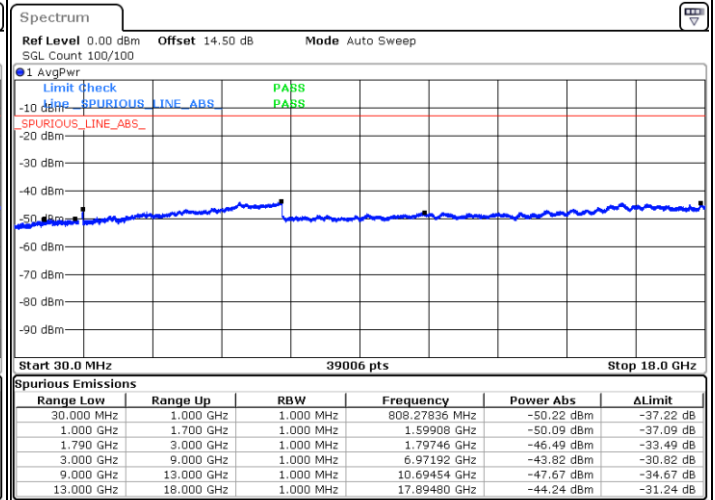

Date: 4.JAN.2021 00:58:09

Highest Channel / FullIRB

N/A

Date: 4.JAN.2021 00:44:55

LTE Band 66C / 5MHz+20MHz

64QAM

Lowest Channel / 1RB0 and 1RB99

Lowest Channel / 1RB24 and 1RB0

Date: 3.JAN.2021 22:22:15

Date: 3.JAN.2021 22:32:12

Lowest Channel / FullIRB

N/A

Date: 3.JAN.2021 22:19:54

LTE Band 66C / 5MHz+20MHz

64QAM

Middle Channel / 1RB0 and 1RB9

Middle Channel / 1RB24 and 1RB0

Date: 3.JAN.2021 22:45:18

Date: 3.JAN.2021 22:51:38

Middle Channel / FullIRB

N/A

Date: 3.JAN.2021 22:44:11

LTE Band 66C / 5MHz+20MHz

64QAM

Highest Channel / 1RB0 and 1RB99

Highest Channel / 1RB24 and 1RB0

Date: 3.JAN.2021 23:01:04

Date: 3.JAN.2021 23:48:12

Highest Channel / FullIRB

N/A

Date: 3.JAN.2021 22:59:03

LTE Band 66C / 10MHz+15MHz