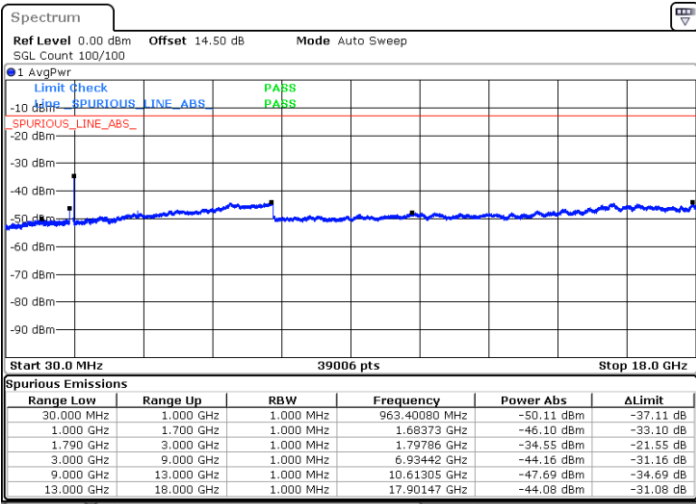

LTE Band 66C / 15MHz+15MHz

64QAM

Lowest Channel / 1RB0 and 1RB74

Lowest Channel / 1RB74 and 1RB0

Date: 3.JAN.2021 02:04:38

Date: 3.JAN.2021 02:11:34

Lowest Channel / FullIRB

N/A

Date: 3.JAN.2021 02:02:52

LTE Band 66C / 15MHz+15MHz

64QAM

Middle Channel / 1RB0 and 1RB74

Middle Channel / 1RB74 and 1RB0

Date: 3.JAN.2021 02:18:49

Date: 3.JAN.2021 02:26:03

Middle Channel / FullRB

N/A

Date: 3.JAN.2021 02:17:52

LTE Band 66C / 15MHz+15MHz

64QAM

Highest Channel / 1RB0 and 1RB74

Highest Channel / 1RB74 and 1RB0

Date: 3.JAN.2021 02:35:39

Date: 3.JAN.2021 02:44:43

Highest Channel / FullIRB

N/A

Date: 3.JAN.2021 02:33:19

LTE Band 66C / 15MHz+20MHz

64QAM

Lowest Channel / 1RB0 and 1RB99

Lowest Channel / 1RB74 and 1RB80

Date: 3.JAN.2021 03:07:02