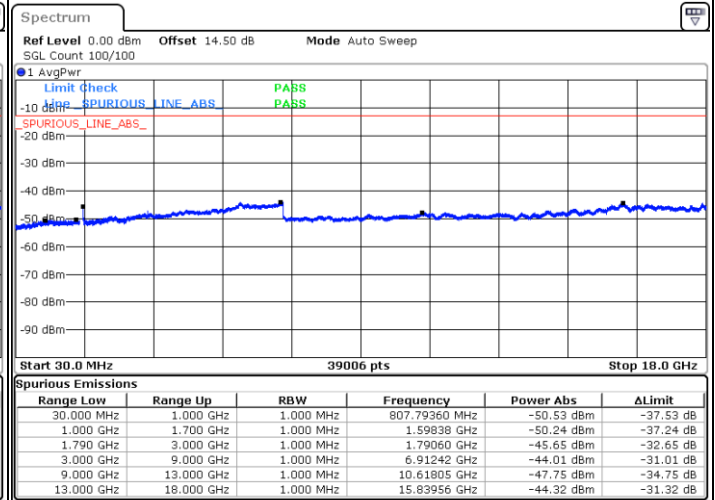

N/A

Date: 2.JAN.2021 22:12:03

LTE Band 66C / 10MHz+20MHz

64QAM

Lowest Channel / 1RB0 and 1RB99

Lowest Channel / 1RB49 and 1RB0

Date: 3.JAN.2021 00:18:28

Date: 3.JAN.2021 00:27:41

Lowest Channel / FullIRB

N/A

Date: 3.JAN.2021 00:16:00

LTE Band 66C / 10MHz+20MHz

64QAM

Middle Channel / 1RB0 and 1RB99

Middle Channel / 1RB49 and 1RB0

Date: 3.JAN.2021 00:33:35

Date: 3.JAN.2021 00:39:56

Middle Channel / FullRB

N/A

Date: 3.JAN.2021 00:32:17

LTE Band 66C / 10MHz+20MHz

64QAM

Highest Channel / 1RB0 and 1RB99

Highest Channel / 1RB49 and 1RB0

Date: 3.JAN.2021 00:47:30

Date: 3.JAN.2021 00:55:50

Highest Channel / FullIRB

N/A

Date: 3.JAN.2021 00:46:01

LTE Band 66C / 15MHz+10MHz

64QAM

Lowest Channel / 1RB0 and 1RB49