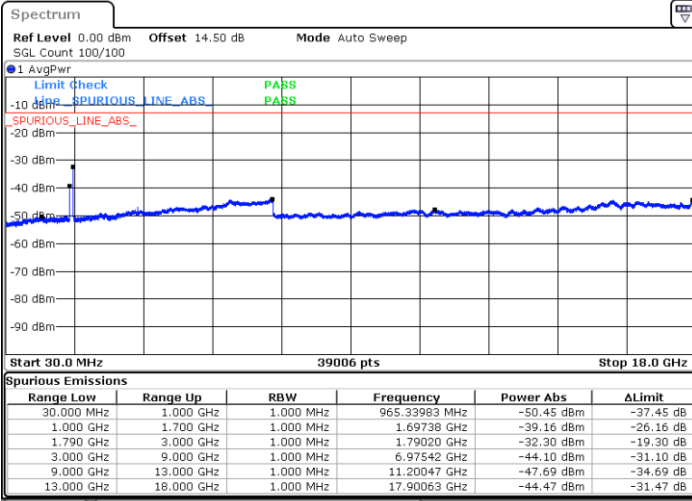

Date: 3.JAN.2021 00:39:56

Middle Channel / FullRB

N/A

Date: 3.JAN.2021 00:32:17

LTE Band 66C / 10MHz+20MHz

64QAM

Highest Channel / 1RB0 and 1RB99

Highest Channel / 1RB49 and 1RB0

Date: 3.JAN.2021 00:47:30

Date: 3.JAN.2021 00:55:50

Highest Channel / FullIRB

N/A

Date: 3.JAN.2021 00:46:01

LTE Band 66C / 15MHz+10MHz

64QAM

Lowest Channel / 1RB0 and 1RB49

Lowest Channel / 1RB74 and 1RB0

Date: 2.JAN.2021 22:48:26

Date: 2.JAN.2021 22:58:46

Lowest Channel / FullIRB

N/A

Date: 2.JAN.2021 22:45:25

LTE Band 66C / 15MHz+10MHz

64QAM

Middle Channel / 1RB0 and 1RB49

Middle Channel / 1RB74 and 1RB0

Date: 2.JAN.2021 23:08:50

Date: 2.JAN.2021 23:15:17

Middle Channel / FullIRB

N/A

Date: 2.JAN.2021 23:07:39

LTE Band 66C / 15MHz+10MHz