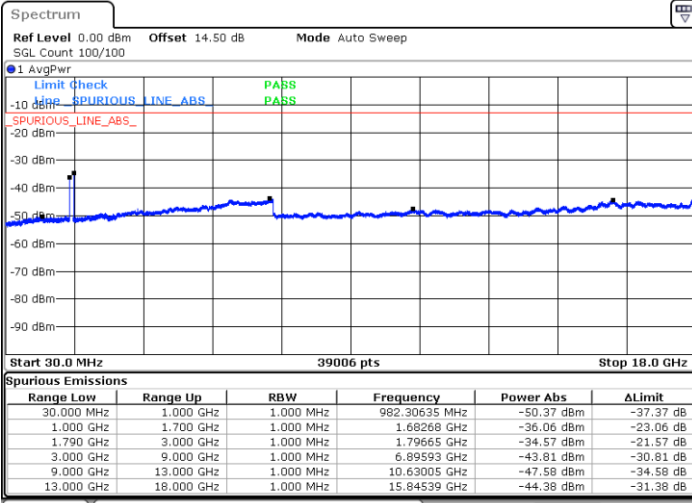

Lowest Channel / 1RB74 and 1RB0

Date: 2.JAN.2021 22:48:26

Date: 2.JAN.2021 22:58:46

Lowest Channel / FullIRB

N/A

Date: 2.JAN.2021 22:45:25

LTE Band 66C / 15MHz+10MHz

64QAM

Middle Channel / 1RB0 and 1RB49

Middle Channel / 1RB74 and 1RB0

Date: 2.JAN.2021 23:08:50

Date: 2.JAN.2021 23:15:17

Middle Channel / FullIRB

N/A

Date: 2.JAN.2021 23:07:39

LTE Band 66C / 15MHz+10MHz

64QAM

Highest Channel / 1RB0 and 1RB49

Highest Channel / 1RB74 and 1RB0

Date: 2.JAN.2021 23:23:23

Date: 3.JAN.2021 00:09:54

Highest Channel / FullIRB

N/A

Date: 2.JAN.2021 23:22:10

LTE Band 66C / 15MHz+15MHz

64QAM

Lowest Channel / 1RB0 and 1RB74

Lowest Channel / 1RB74 and 1RB0

Date: 3.JAN.2021 02:04:38

Date: 3.JAN.2021 02:11:34

Lowest Channel / FullIRB

N/A