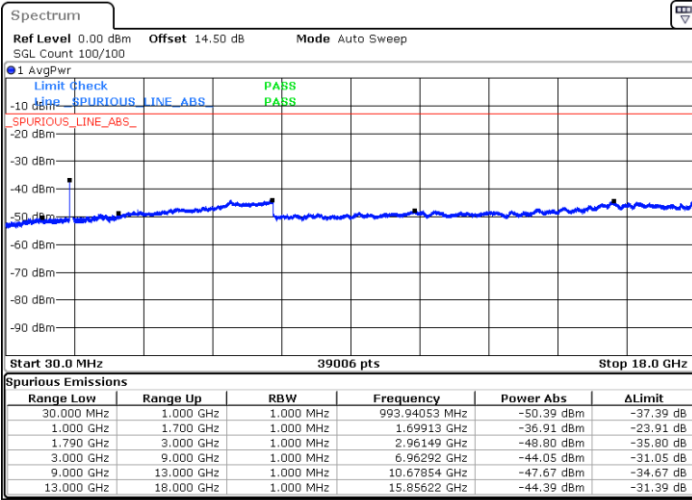

Date: 2.JAN.2021 21:54:31

LTE Band 66C / 10MHz+15MHz

64QAM

Highest Channel / 1RB0 and 1RB74

Highest Channel / 1RB49 and 1RB0

Date: 2.JAN.2021 22:28:24

Date: 2.JAN.2021 22:37:41

Highest Channel / FullIRB

N/A

Date: 2.JAN.2021 22:12:03

LTE Band 66C / 10MHz+20MHz

64QAM

Lowest Channel / 1RB0 and 1RB99

Lowest Channel / 1RB49 and 1RB0

Date: 3.JAN.2021 00:18:28

Date: 3.JAN.2021 00:27:41

Lowest Channel / FullIRB

N/A

Date: 3.JAN.2021 00:16:00

LTE Band 66C / 10MHz+20MHz

64QAM

Middle Channel / 1RB0 and 1RB99

Middle Channel / 1RB49 and 1RB0

Date: 3.JAN.2021 00:33:35

Date: 3.JAN.2021 00:39:56

Middle Channel / FullRB

N/A

Date: 3.JAN.2021 00:32:17

LTE Band 66C / 10MHz+20MHz

64QAM

Highest Channel / 1RB0 and 1RB99

Highest Channel / 1RB49 and 1RB0