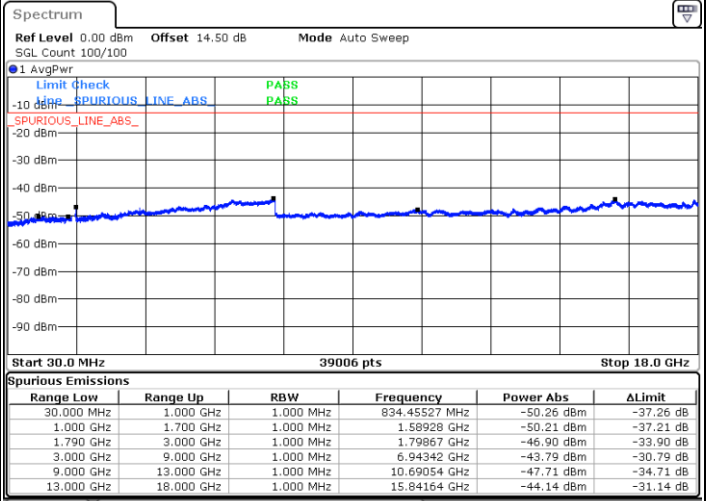

N/A

Date: 3.JAN.2021 23:54:05

LTE Band 66C / 20MHz+20MHz

16QAM

MiddleChannel / 1RB0 and 1RB99

Middle Channel / 1RB99 and 1RB0

Date: 4.JAN.2021 00:30:19

Date: 4.JAN.2021 00:33:54

Middle Channel / FullIRB

N/A

Date: 4.JAN.2021 00:15:57

LTE Band 66C / 20MHz+20MHz

16QAM

Highest Channel / 1RB0 and 1RB99

Highest Channel / 1RB99 and 1RB0

Date: 4.JAN.2021 00:53:08

Date: 4.JAN.2021 00:58:09

Highest Channel / FullIRB

N/A

Date: 4.JAN.2021 00:44:55

LTE Band 66C / 5MHz+20MHz

64QAM

Lowest Channel / 1RB0 and 1RB99

Lowest Channel / 1RB24 and 1RB0

Date: 3.JAN.2021 22:22:15

Date: 3.JAN.2021 22:32:12

Lowest Channel / FullIRB

N/A

Date: 3.JAN.2021 22:19:54

LTE Band 66C / 5MHz+20MHz

64QAM

Middle Channel / 1RB0 and 1RB9