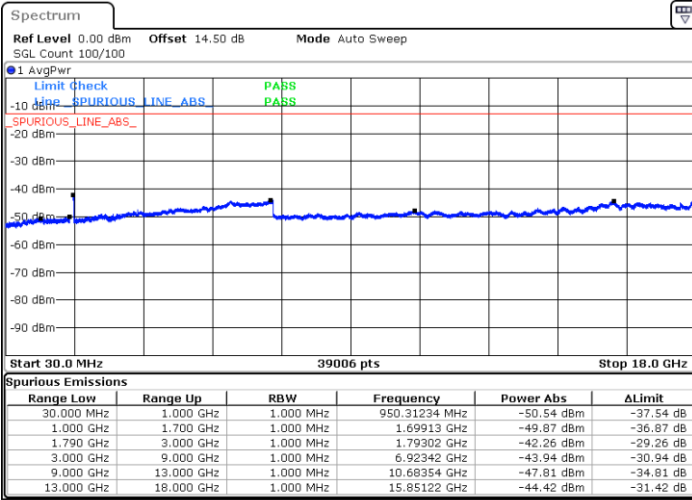

Lowest Channel / FullIRB

N/A

Date: 3.JAN.2021 00:16:00

LTE Band 66C / 10MHz+20MHz

64QAM

Middle Channel / 1RB0 and 1RB99

Middle Channel / 1RB49 and 1RB0

Date: 3.JAN.2021 00:33:35

Date: 3.JAN.2021 00:39:56

Middle Channel / FullRB

N/A

Date: 3.JAN.2021 00:32:17

LTE Band 66C / 10MHz+20MHz

64QAM

Highest Channel / 1RB0 and 1RB99

Highest Channel / 1RB49 and 1RB0

Date: 3.JAN.2021 00:47:30

Date: 3.JAN.2021 00:55:50

Highest Channel / FullIRB

N/A

Date: 3.JAN.2021 00:46:01

LTE Band 66C / 15MHz+10MHz

64QAM

Lowest Channel / 1RB0 and 1RB49

Lowest Channel / 1RB74 and 1RB0

Date: 2.JAN.2021 22:48:26

Date: 2.JAN.2021 22:58:46

Lowest Channel / FullIRB

N/A

Date: 2.JAN.2021 22:45:25

LTE Band 66C / 15MHz+10MHz

64QAM