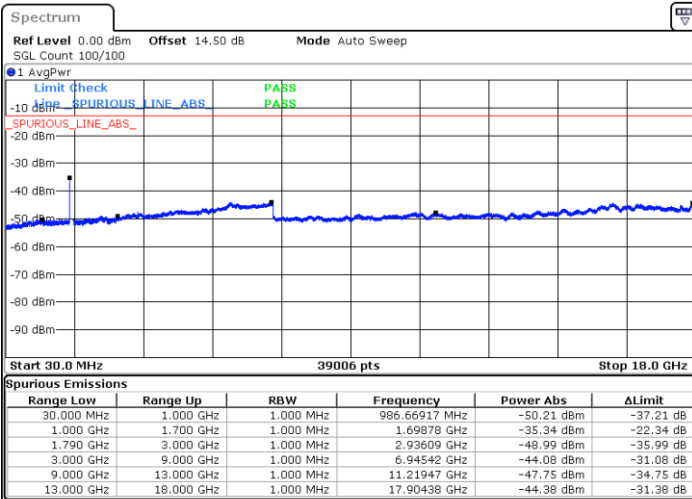

LTE Band 66C / 20MHz+5MHz

16QAM

Lowest Channel / 1RB0 and 1RB24

Lowest Channel / 1RB99 and 1RB0

Date: 3.JAN.2021 05:35:26

Date: 3.JAN.2021 05:39:33

Lowest Channel / FullIRB

N/A

Date: 3.JAN.2021 05:31:28

LTE Band 66C / 20MHz+5MHz

16QAM

Middle Channel / 1RB0 and 1RB24

Middle Channel / 1RB99 and 1RB0

Date: 3.JAN.2021 05:48:10

Date: 3.JAN.2021 05:50:53

Middle Channel / FullRB

N/A

Date: 3.JAN.2021 05:44:02

LTE Band 66C / 20MHz+5MHz

16QAM

Highest Channel / 1RB0 and 1RB24

Highest Channel / 1RB99 and 1RB0

Date: 3.JAN.2021 06:00:28

Date: 3.JAN.2021 06:05:01

Highest Channel / FullIRB

N/A

Date: 3.JAN.2021 05:55:55

LTE Band 66C / 20MHz+10MHz

16QAM

Lowest Channel / 1RB0 and 1RB49

Lowest Channel / 1RB99 and 1RB0

Date: 3.JAN.2021 01:08:39