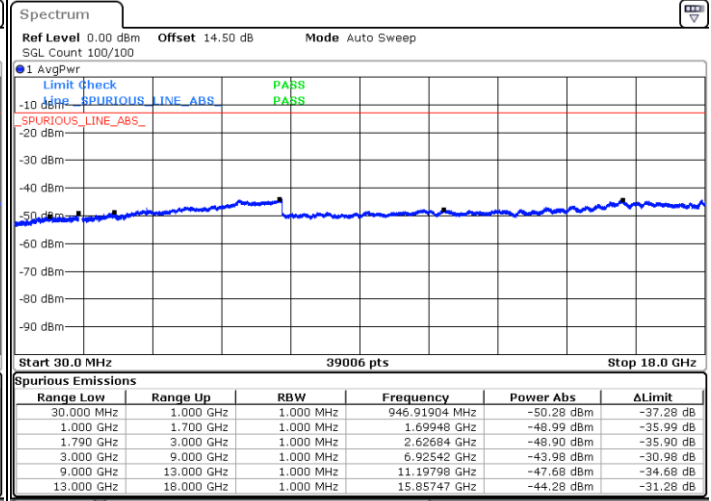

LTE Band 66C / 20MHz+15MHz

16QAM

Highest Channel / 1RB0 and 1RB74

Highest Channel / 1RB99 and 1RB0

Date: 3.JAN.2021 05:10:15

Date: 3.JAN.2021 05:15:42

Highest Channel / FullIRB

N/A

Date: 3.JAN.2021 04:57:33

LTE Band 66C / 20MHz+20MHz

16QAM

Lowest Channel / 1RB0 and 1RB99

Lowest Channel / 1RB99 and 1RB0

Date: 3.JAN.2021 23:59:42

Date: 4.JAN.2021 00:05:16

Lowest Channel / FullIRB

N/A

Date: 3.JAN.2021 23:54:05

LTE Band 66C / 20MHz+20MHz

16QAM

MiddleChannel / 1RB0 and 1RB99

Middle Channel / 1RB99 and 1RB0

Date: 4.JAN.2021 00:30:19

Date: 4.JAN.2021 00:33:54

Middle Channel / FullIRB

N/A

Date: 4.JAN.2021 00:15:57

LTE Band 66C / 20MHz+20MHz

16QAM

Highest Channel / 1RB0 and 1RB99

Highest Channel / 1RB99 and 1RB0

Date: 4.JAN.2021 00:53:08