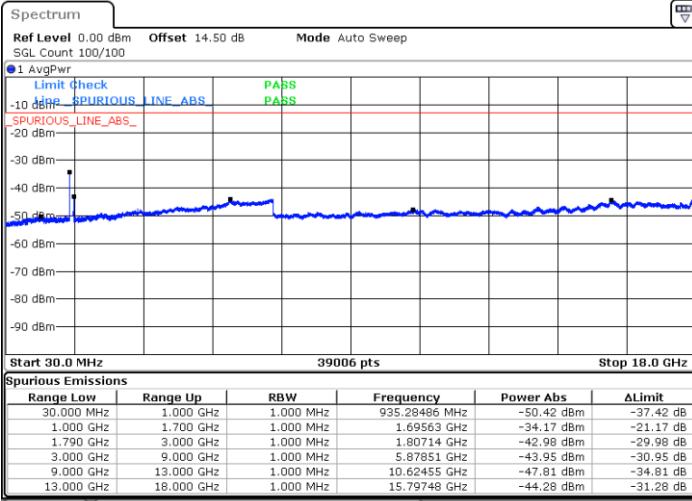

Lowest Channel / FullIRB

N/A

Date: 3.JAN.2021 00:16:00

LTE Band 66C / 10MHz+20MHz

64QAM

Middle Channel / 1RB0 and 1RB99

Middle Channel / 1RB49 and 1RB0

Date: 3.JAN.2021 00:33:35

Date: 3.JAN.2021 00:39:56

Middle Channel / FullRB

N/A

Date: 3.JAN.2021 00:32:17

LTE Band 66C / 10MHz+20MHz

64QAM

Highest Channel / 1RB0 and 1RB99

Highest Channel / 1RB49 and 1RB0

Date: 3.JAN.2021 00:47:30

Date: 3.JAN.2021 00:55:50

Highest Channel / FullIRB

N/A

Date: 3.JAN.2021 00:46:01

LTE Band 66C / 15MHz+10MHz

64QAM

Lowest Channel / 1RB0 and 1RB49

Lowest Channel / 1RB74 and 1RB0

Date: 2.JAN.2021 22:48:26

Date: 2.JAN.2021 22:58:46

Lowest Channel / FullIRB

N/A

Date: 2.JAN.2021 22:45:25

LTE Band 66C / 15MHz+10MHz

64QAM