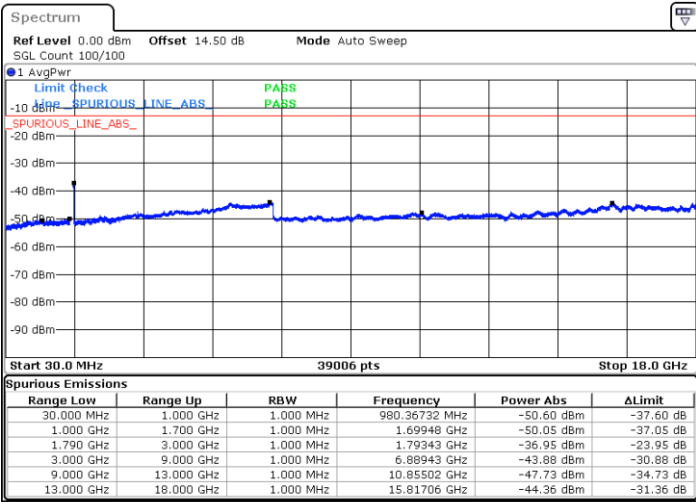

Date: 3.JAN.2021 05:31:28

LTE Band 66C / 20MHz+5MHz

16QAM

Middle Channel / 1RB0 and 1RB24

Middle Channel / 1RB99 and 1RB0

Date: 3.JAN.2021 05:48:10

Date: 3.JAN.2021 05:50:53

Middle Channel / FullRB

N/A

Date: 3.JAN.2021 05:44:02

LTE Band 66C / 20MHz+5MHz

16QAM

Highest Channel / 1RB0 and 1RB24

Highest Channel / 1RB99 and 1RB0

Date: 3.JAN.2021 06:00:28

Date: 3.JAN.2021 06:05:01

Highest Channel / FullIRB

N/A

Date: 3.JAN.2021 05:55:55

LTE Band 66C / 20MHz+10MHz

16QAM

Lowest Channel / 1RB0 and 1RB49

Lowest Channel / 1RB99 and 1RB0

Date: 3.JAN.2021 01:08:39

Date: 3.JAN.2021 01:14:43

Lowest Channel / FullIRB

N/A

Date: 3.JAN.2021 01:02:24

LTE Band 66C / 20MHz+10MHz

16QAM

Middle Channel / 1RB0 and 1RB49

Middle Channel / 1RB99 and 1RB0