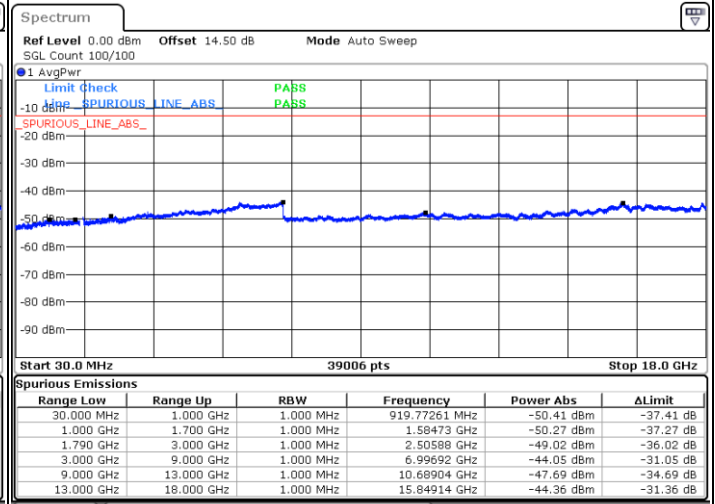

LTE Band 66C / 15MHz+15MHz

64QAM

Lowest Channel / 1RB0 and 1RB74

Lowest Channel / 1RB74 and 1RB0

Date: 3.JAN.2021 02:04:38

Date: 3.JAN.2021 02:11:34

Lowest Channel / FullIRB

N/A

Date: 3.JAN.2021 02:02:52

LTE Band 66C / 15MHz+15MHz

64QAM

Middle Channel / 1RB0 and 1RB74

Middle Channel / 1RB74 and 1RB0

Date: 3.JAN.2021 02:18:49

Date: 3.JAN.2021 02:26:03

Middle Channel / FullRB

N/A

Date: 3.JAN.2021 02:17:52

LTE Band 66C / 15MHz+15MHz

64QAM

Highest Channel / 1RB0 and 1RB74

Highest Channel / 1RB74 and 1RB0

Date: 3.JAN.2021 02:35:39

Date: 3.JAN.2021 02:44:43

Highest Channel / FullIRB

N/A

Date: 3.JAN.2021 02:33:19

LTE Band 66C / 15MHz+20MHz

64QAM

Lowest Channel / 1RB0 and 1RB99

Lowest Channel / 1RB74 and 1RB80

Date: 3.JAN.2021 03:07:02