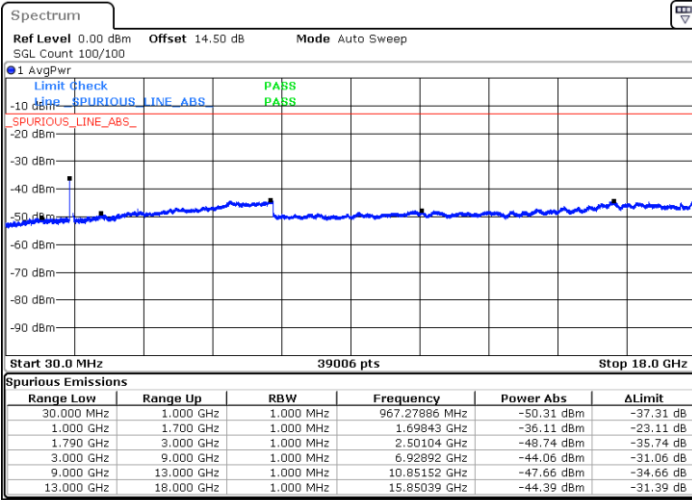

N/A

Date: 3.JAN.2021 05:44:02

LTE Band 66C / 20MHz+5MHz

16QAM

Highest Channel / 1RB0 and 1RB24

Highest Channel / 1RB99 and 1RB0

Date: 3.JAN.2021 06:00:28

Date: 3.JAN.2021 06:05:01

Highest Channel / FullIRB

N/A

Date: 3.JAN.2021 05:55:55

LTE Band 66C / 20MHz+10MHz

16QAM

Lowest Channel / 1RB0 and 1RB49

Lowest Channel / 1RB99 and 1RB0

Date: 3.JAN.2021 01:08:39

Date: 3.JAN.2021 01:14:43

Lowest Channel / FullIRB

N/A

Date: 3.JAN.2021 01:02:24

LTE Band 66C / 20MHz+10MHz

16QAM

Middle Channel / 1RB0 and 1RB49

Middle Channel / 1RB99 and 1RB0

Date: 3.JAN.2021 01:24:13

Date: 3.JAN.2021 01:27:24

Middle Channel / FullRB

N/A

Date: 3.JAN.2021 01:20:49

LTE Band 66C / 20MHz+10MHz

16QAM

Highest Channel / 1RB0 and 1RB49