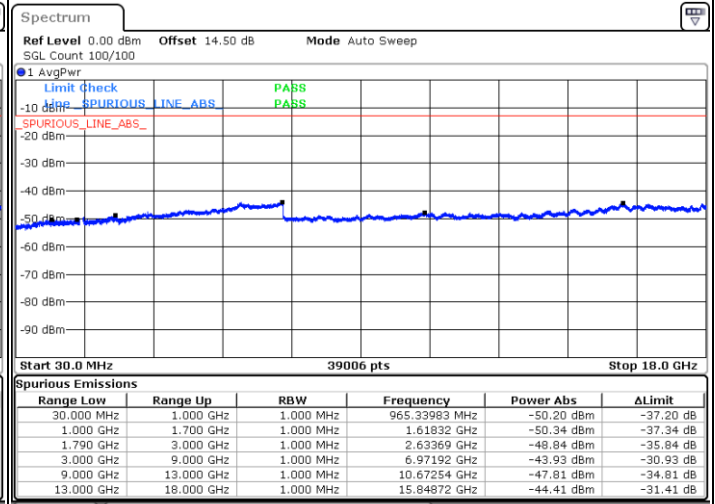

Highest Channel / 1RB0 and 1RB99

Highest Channel / 1RB24 and 1RB0

Date: 3.JAN.2021 23:01:04

Date: 3.JAN.2021 23:48:12

Highest Channel / FullIRB

N/A

Date: 3.JAN.2021 22:59:03

LTE Band 66C / 10MHz+15MHz

64QAM

Lowest Channel / 1RB0 and 1RB74

Lowest Channel / 1RB49 and 1RB0

Date: 2.JAN.2021 21:38:39

Date: 2.JAN.2021 21:49:13

Lowest Channel / FullIRB

N/A

Date: 2.JAN.2021 21:34:45

LTE Band 66C / 10MHz+15MHz

64QAM

MiddleChannel / 1RB0 and 1RB74

Middle Channel / 1RB49 and 1RB0

Date: 2.JAN.2021 21:55:47

Date: 2.JAN.2021 22:01:52

Middle Channel / FullIRB

N/A

Date: 2.JAN.2021 21:54:31

LTE Band 66C / 10MHz+15MHz

64QAM

Highest Channel / 1RB0 and 1RB74

Highest Channel / 1RB49 and 1RB0

Date: 2.JAN.2021 22:28:24

Date: 2.JAN.2021 22:37:41

Highest Channel / FullIRB