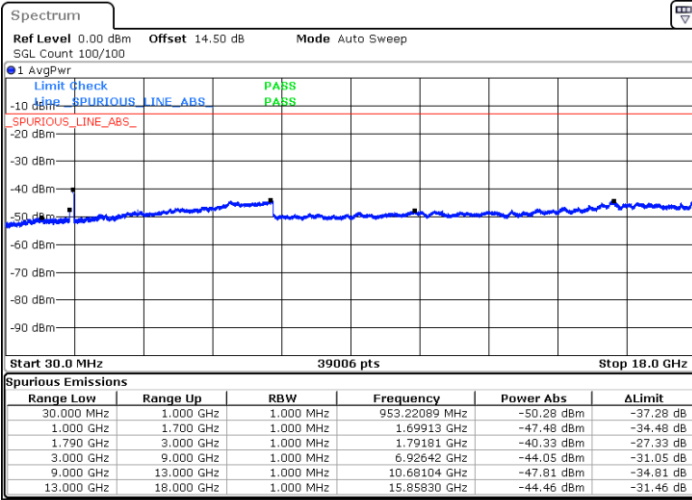

Lowest Channel / 1RB0 and 1RB74

Lowest Channel / 1RB99 and 1RB0

Date: 3.JAN.2021 04:29:54

Date: 3.JAN.2021 04:35:08

Lowest Channel / FullIRB

N/A

Date: 3.JAN.2021 04:23:27

LTE Band 66C / 20MHz+15MHz

LTE Band 66C / 20MHz+15MHz

16QAM

Highest Channel / 1RB0 and 1RB74

Highest Channel / 1RB99 and 1RB0

Date: 3.JAN.2021 05:10:15

Date: 3.JAN.2021 05:15:42

Highest Channel / FullIRB

N/A

Date: 3.JAN.2021 04:57:33

LTE Band 66C / 20MHz+20MHz

16QAM

Lowest Channel / 1RB0 and 1RB99

Lowest Channel / 1RB99 and 1RB0

Date: 3.JAN.2021 23:59:42

Date: 4.JAN.2021 00:05:16

Lowest Channel / FullIRB