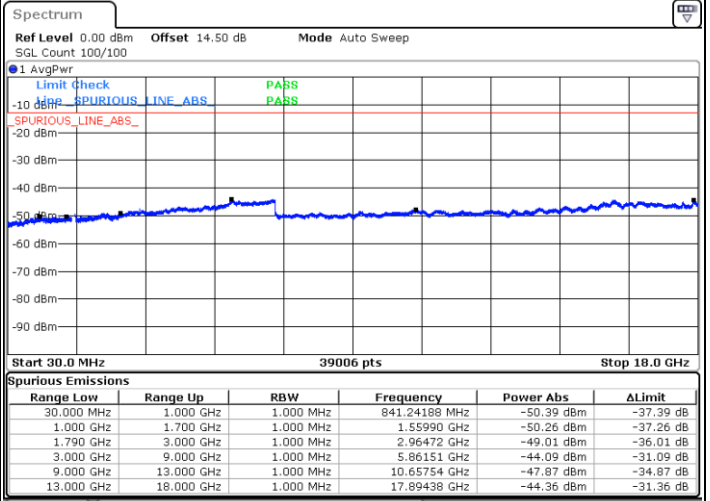

LTE Band 66C / 20MHz+5MHz

16QAM

Lowest Channel / 1RB0 and 1RB24

Lowest Channel / 1RB99 and 1RB0

Date: 3.JAN.2021 05:35:26

Date: 3.JAN.2021 05:39:33

Lowest Channel / FullIRB

N/A

Date: 3.JAN.2021 05:31:28

LTE Band 66C / 20MHz+5MHz

16QAM

Middle Channel / 1RB0 and 1RB24

Middle Channel / 1RB99 and 1RB0

Date: 3.JAN.2021 05:48:10

Date: 3.JAN.2021 05:50:53

Middle Channel / FullRB

N/A

Date: 3.JAN.2021 05:44:02

LTE Band 66C / 20MHz+5MHz

16QAM

Highest Channel / 1RB0 and 1RB24

Highest Channel / 1RB99 and 1RB0

Date: 3.JAN.2021 06:00:28

Date: 3.JAN.2021 06:05:01

Highest Channel / FullIRB

N/A

Date: 3.JAN.2021 05:55:55

LTE Band 66C / 20MHz+10MHz

16QAM

Lowest Channel / 1RB0 and 1RB49

Lowest Channel / 1RB99 and 1RB0

Date: 3.JAN.2021 01:08:39