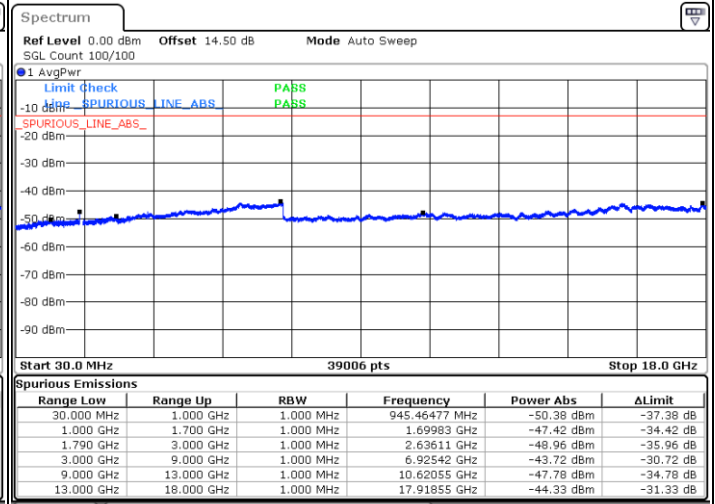

N/A

Date: 3.JAN.2021 02:17:52

LTE Band 66C / 15MHz+15MHz

64QAM

Highest Channel / 1RB0 and 1RB74

Highest Channel / 1RB74 and 1RB0

Date: 3.JAN.2021 02:35:39

Date: 3.JAN.2021 02:44:43

Highest Channel / FullIRB

N/A

Date: 3.JAN.2021 02:33:19

LTE Band 66C / 15MHz+20MHz

64QAM

Lowest Channel / 1RB0 and 1RB99

Lowest Channel / 1RB74 and 1RB80

Date: 3.JAN.2021 03:07:02

Date: 3.JAN.2021 03:15:37

Lowest Channel / FullIRB

N/A

Date: 3.JAN.2021 03:03:38

LTE Band 66C / 15MHz+20MHz

64QAM

Middle Channel / 1RB0 and 1RB9

Middle Channel / 1RB74 and 1RB0

Date: 3.JAN.2021 03:36:18

Date: 3.JAN.2021 03:54:27

Middle Channel / FullRB

N/A

Date: 3.JAN.2021 03:32:40

LTE Band 66C / 15MHz+20MHz

64QAM

Highest Channel / 1RB0 and 1RB99