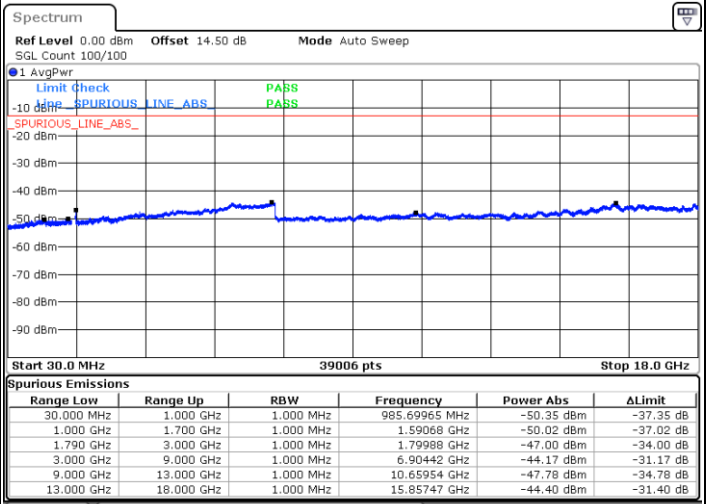

Date: 3.JAN.2021 05:31:28

LTE Band 66C / 20MHz+5MHz

16QAM

Middle Channel / 1RB0 and 1RB24

Middle Channel / 1RB99 and 1RB0

Date: 3.JAN.2021 05:48:10

Date: 3.JAN.2021 05:50:53

Middle Channel / FullRB

N/A

Date: 3.JAN.2021 05:44:02

LTE Band 66C / 20MHz+5MHz

16QAM

Highest Channel / 1RB0 and 1RB24

Highest Channel / 1RB99 and 1RB0

Date: 3.JAN.2021 06:00:28

Date: 3.JAN.2021 06:05:01

Highest Channel / FullIRB

N/A

Date: 3.JAN.2021 05:55:55

LTE Band 66C / 20MHz+10MHz

16QAM

Lowest Channel / 1RB0 and 1RB49

Lowest Channel / 1RB99 and 1RB0

Date: 3.JAN.2021 01:08:39

Date: 3.JAN.2021 01:14:43

Lowest Channel / FullIRB

N/A

Date: 3.JAN.2021 01:02:24

LTE Band 66C / 20MHz+10MHz

16QAM

Middle Channel / 1RB0 and 1RB49

Middle Channel / 1RB99 and 1RB0