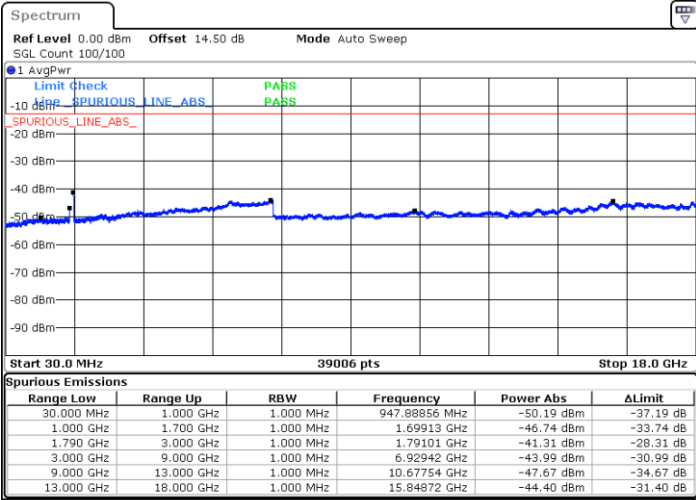

Middle Channel / FullRB

N/A

Date: 3.JAN.2021 04:41:05