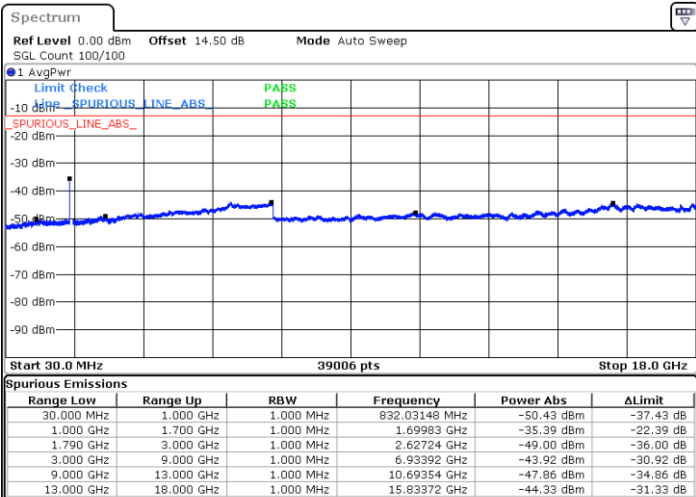

Date: 3.JAN.2021 00:39:56

Middle Channel / FullRB

N/A

Date: 3.JAN.2021 00:32:17

LTE Band 66C / 10MHz+20MHz

64QAM

Highest Channel / 1RB0 and 1RB99

Highest Channel / 1RB49 and 1RB0

Date: 3.JAN.2021 00:47:30

Date: 3.JAN.2021 00:55:50

Highest Channel / FullIRB

N/A

Date: 3.JAN.2021 00:46:01

LTE Band 66C / 15MHz+10MHz

64QAM

Lowest Channel / 1RB0 and 1RB49

Lowest Channel / 1RB74 and 1RB0

Date: 2.JAN.2021 22:48:26

Date: 2.JAN.2021 22:58:46

Lowest Channel / FullIRB

N/A

Date: 2.JAN.2021 22:45:25

LTE Band 66C / 15MHz+10MHz

64QAM

Middle Channel / 1RB0 and 1RB49

Middle Channel / 1RB74 and 1RB0

Date: 2.JAN.2021 23:08:50

Date: 2.JAN.2021 23:15:17

Middle Channel / FullIRB

N/A

Date: 2.JAN.2021 23:07:39

LTE Band 66C / 15MHz+10MHz