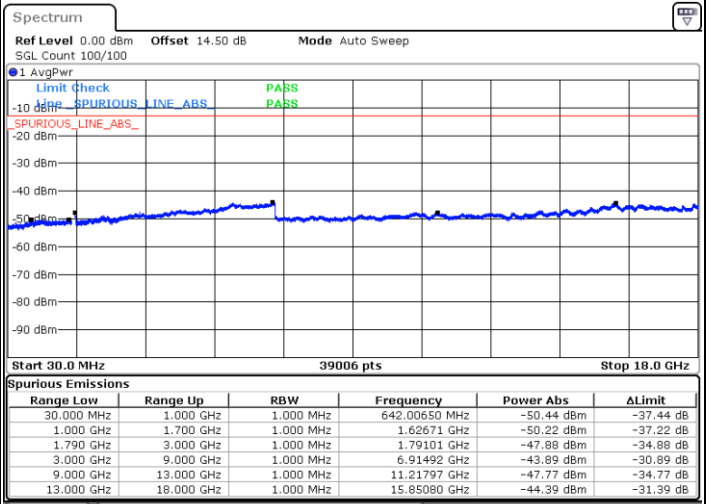

Date: 3.JAN.2021 00:47:30

Date: 3.JAN.2021 00:55:50

Highest Channel / FullIRB

N/A

Date: 3.JAN.2021 00:46:01

LTE Band 66C / 15MHz+10MHz

64QAM

Lowest Channel / 1RB0 and 1RB49

Lowest Channel / 1RB74 and 1RB0

Date: 2.JAN.2021 22:48:26

Date: 2.JAN.2021 22:58:46

Lowest Channel / FullIRB

N/A

Date: 2.JAN.2021 22:45:25

LTE Band 66C / 15MHz+10MHz

64QAM

Middle Channel / 1RB0 and 1RB49

Middle Channel / 1RB74 and 1RB0

Date: 2.JAN.2021 23:08:50

Date: 2.JAN.2021 23:15:17

Middle Channel / FullIRB

N/A

Date: 2.JAN.2021 23:07:39

LTE Band 66C / 15MHz+10MHz

64QAM

Highest Channel / 1RB0 and 1RB49

Highest Channel / 1RB74 and 1RB0

Date: 2.JAN.2021 23:23:23

Date: 3.JAN.2021 00:09:54

Highest Channel / FullIRB

N/A

Date: 2.JAN.2021 23:22:10