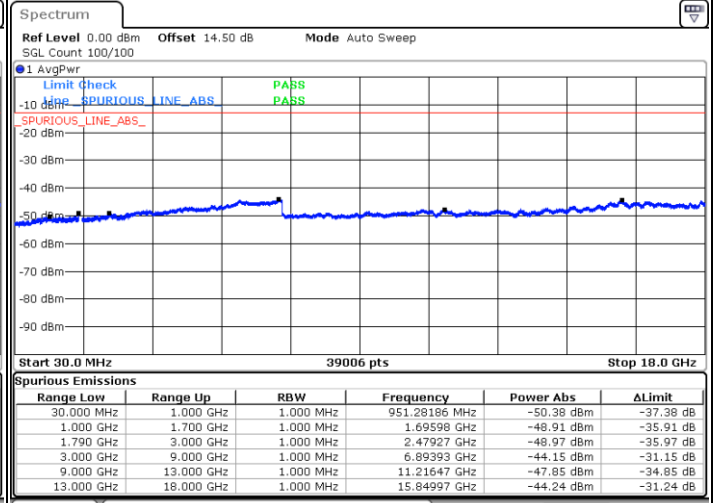

64QAM

Highest Channel / 1RB0 and 1RB49

Highest Channel / 1RB74 and 1RB0

Date: 2.JAN.2021 23:23:23

Date: 3.JAN.2021 00:09:54

Highest Channel / FullIRB

N/A

Date: 2.JAN.2021 23:22:10

LTE Band 66C / 15MHz+15MHz

64QAM

Lowest Channel / 1RB0 and 1RB74

Lowest Channel / 1RB74 and 1RB0

Date: 3.JAN.2021 02:04:38

Date: 3.JAN.2021 02:11:34

Lowest Channel / FullIRB

N/A

Date: 3.JAN.2021 02:02:52

LTE Band 66C / 15MHz+15MHz

64QAM

Middle Channel / 1RB0 and 1RB74

Middle Channel / 1RB74 and 1RB0

Date: 3.JAN.2021 02:18:49

Date: 3.JAN.2021 02:26:03

Middle Channel / FullRB

N/A

Date: 3.JAN.2021 02:17:52

LTE Band 66C / 15MHz+15MHz

64QAM

Highest Channel / 1RB0 and 1RB74

Highest Channel / 1RB74 and 1RB0

Date: 3.JAN.2021 02:35:39

Date: 3.JAN.2021 02:44:43