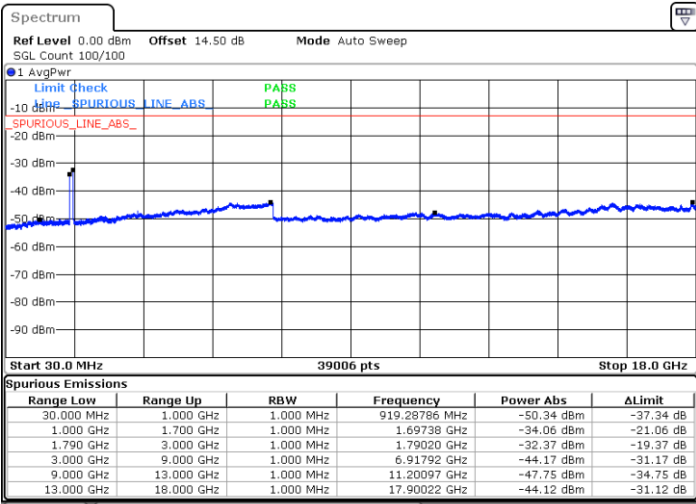

Highest Channel / 1RB0 and 1RB99

Highest Channel / 1RB24 and 1RB0

Date: 3.JAN.2021 23:01:04

Date: 3.JAN.2021 23:48:12

Highest Channel / FullIRB

N/A

Date: 3.JAN.2021 22:59:03

LTE Band 66C / 10MHz+15MHz

64QAM

Lowest Channel / 1RB0 and 1RB74

Lowest Channel / 1RB49 and 1RB0

Date: 2.JAN.2021 21:38:39

Date: 2.JAN.2021 21:49:13

Lowest Channel / FullIRB

N/A

Date: 2.JAN.2021 21:34:45

LTE Band 66C / 10MHz+15MHz

64QAM

MiddleChannel / 1RB0 and 1RB74

Middle Channel / 1RB49 and 1RB0

Date: 2.JAN.2021 21:55:47

Date: 2.JAN.2021 22:01:52

Middle Channel / FullIRB

N/A

Date: 2.JAN.2021 21:54:31

LTE Band 66C / 10MHz+15MHz

64QAM

Highest Channel / 1RB0 and 1RB74

Highest Channel / 1RB49 and 1RB0

Date: 2.JAN.2021 22:28:24

Date: 2.JAN.2021 22:37:41

Highest Channel / FullIRB