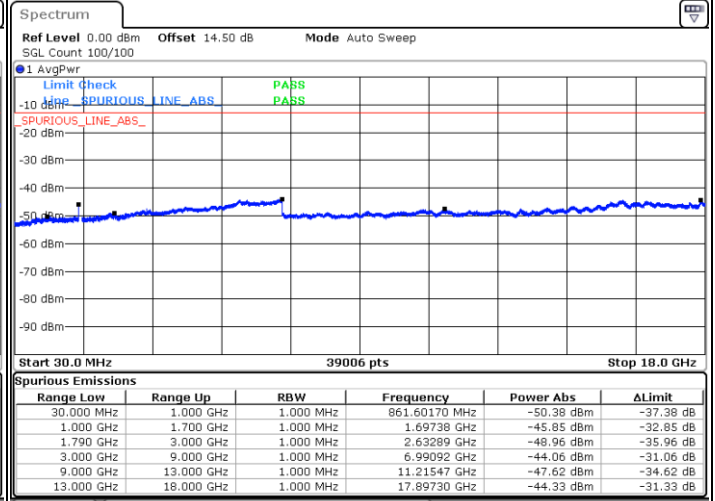

N/A

Date: 3.JAN.2021 05:44:02

LTE Band 66C / 20MHz+5MHz

16QAM

Highest Channel / 1RB0 and 1RB24

Highest Channel / 1RB99 and 1RB0

Date: 3.JAN.2021 06:00:28

Date: 3.JAN.2021 06:05:01

Highest Channel / FullIRB

N/A

Date: 3.JAN.2021 05:55:55

LTE Band 66C / 20MHz+10MHz

16QAM

Lowest Channel / 1RB0 and 1RB49

Lowest Channel / 1RB99 and 1RB0

Date: 3.JAN.2021 01:08:39

Date: 3.JAN.2021 01:14:43

Lowest Channel / FullIRB

N/A

Date: 3.JAN.2021 01:02:24

LTE Band 66C / 20MHz+10MHz

16QAM

Middle Channel / 1RB0 and 1RB49

Middle Channel / 1RB99 and 1RB0

Date: 3.JAN.2021 01:24:13

Date: 3.JAN.2021 01:27:24

Middle Channel / FullRB

N/A

Date: 3.JAN.2021 01:20:49

LTE Band 66C / 20MHz+10MHz

16QAM

Highest Channel / 1RB0 and 1RB49