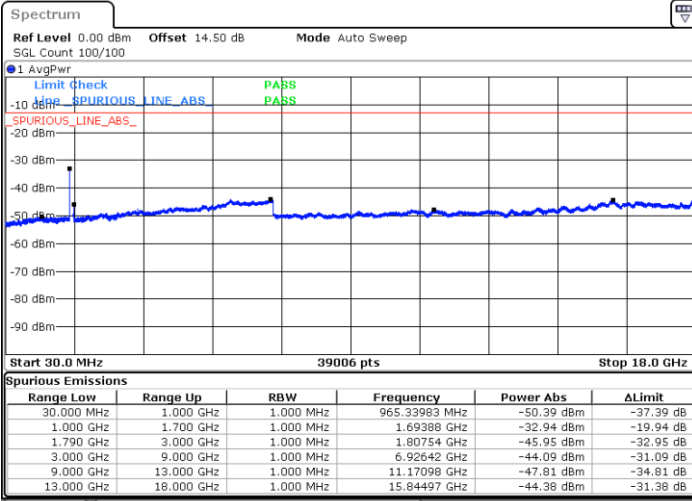

Date: 3.JAN.2021 02:02:52

LTE Band 66C / 15MHz+15MHz

64QAM

Middle Channel / 1RB0 and 1RB74

Middle Channel / 1RB74 and 1RB0

Date: 3.JAN.2021 02:18:49

Date: 3.JAN.2021 02:26:03

Middle Channel / FullRB

N/A

Date: 3.JAN.2021 02:17:52

LTE Band 66C / 15MHz+15MHz

64QAM

Highest Channel / 1RB0 and 1RB74

Highest Channel / 1RB74 and 1RB0

Date: 3.JAN.2021 02:35:39

Date: 3.JAN.2021 02:44:43

Highest Channel / FullIRB

N/A

Date: 3.JAN.2021 02:33:19

LTE Band 66C / 15MHz+20MHz

64QAM

Lowest Channel / 1RB0 and 1RB99

Lowest Channel / 1RB74 and 1RB80

Date: 3.JAN.2021 03:07:02

Date: 3.JAN.2021 03:15:37

Lowest Channel / FullIRB

N/A

Date: 3.JAN.2021 03:03:38

LTE Band 66C / 15MHz+20MHz

64QAM

Middle Channel / 1RB0 and 1RB9

Middle Channel / 1RB74 and 1RB0