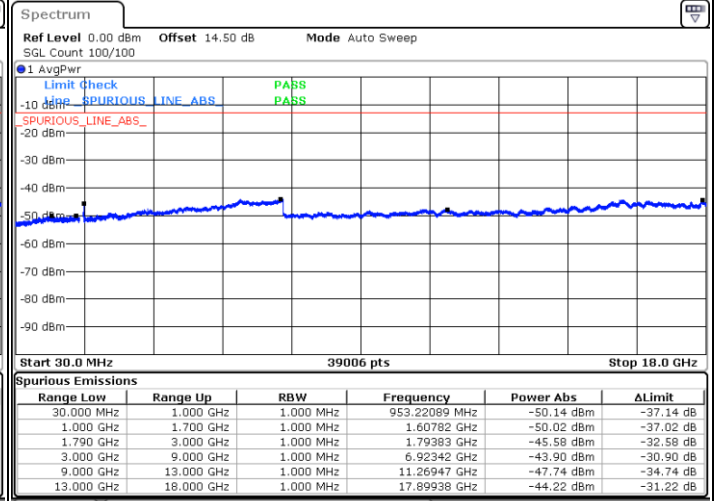

Date: 3.JAN.2021 04:57:33

LTE Band 66C / 20MHz+20MHz

16QAM

Lowest Channel / 1RB0 and 1RB99

Lowest Channel / 1RB99 and 1RB0

Date: 3.JAN.2021 23:59:42

Date: 4.JAN.2021 00:05:16

Lowest Channel / FullIRB

N/A

Date: 3.JAN.2021 23:54:05

LTE Band 66C / 20MHz+20MHz

16QAM

MiddleChannel / 1RB0 and 1RB99

Middle Channel / 1RB99 and 1RB0

Date: 4.JAN.2021 00:30:19

Date: 4.JAN.2021 00:33:54

Middle Channel / FullIRB

N/A

Date: 4.JAN.2021 00:15:57

LTE Band 66C / 20MHz+20MHz

16QAM

Highest Channel / 1RB0 and 1RB99

Highest Channel / 1RB99 and 1RB0

Date: 4.JAN.2021 00:53:08

Date: 4.JAN.2021 00:58:09

Highest Channel / FullIRB

N/A

Date: 4.JAN.2021 00:44:55

LTE Band 66C / 5MHz+20MHz

64QAM

Lowest Channel / 1RB0 and 1RB99

Lowest Channel / 1RB24 and 1RB0