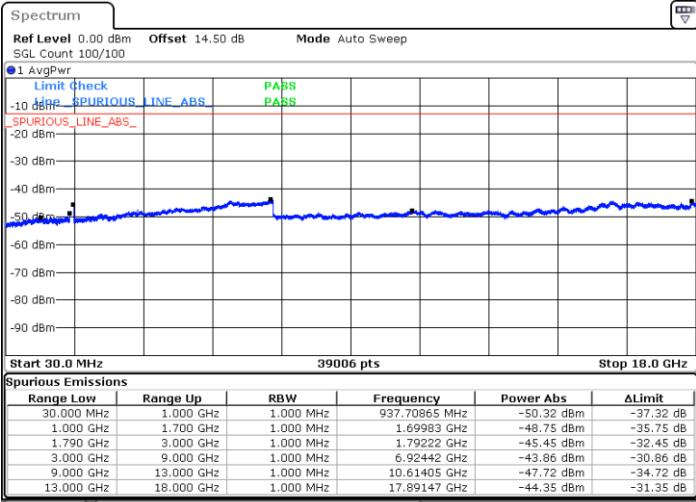

Date: 4.JAN.2021 00:58:09

Highest Channel / FullIRB

N/A

Date: 4.JAN.2021 00:44:55

LTE Band 66C / 5MHz+20MHz

64QAM

Lowest Channel / 1RB0 and 1RB99

Lowest Channel / 1RB24 and 1RB0

Date: 3.JAN.2021 22:22:15

Date: 3.JAN.2021 22:32:12

Lowest Channel / FullIRB

N/A

Date: 3.JAN.2021 22:19:54

LTE Band 66C / 5MHz+20MHz

64QAM

Middle Channel / 1RB0 and 1RB9

Middle Channel / 1RB24 and 1RB0

Date: 3.JAN.2021 22:45:18

Date: 3.JAN.2021 22:51:38

Middle Channel / FullIRB

N/A

Date: 3.JAN.2021 22:44:11

LTE Band 66C / 5MHz+20MHz

64QAM

Highest Channel / 1RB0 and 1RB99

Highest Channel / 1RB24 and 1RB0

Date: 3.JAN.2021 23:01:04

Date: 3.JAN.2021 23:48:12

Highest Channel / FullIRB

N/A

Date: 3.JAN.2021 22:59:03

LTE Band 66C / 10MHz+15MHz