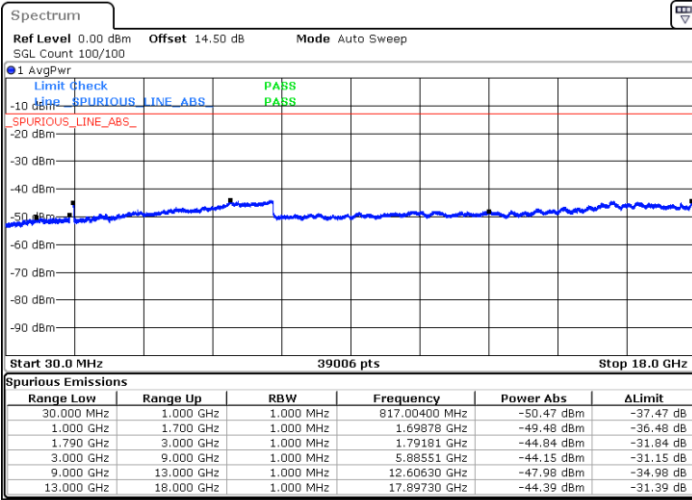

Date: 3.JAN.2021 00:47:30

Date: 3.JAN.2021 00:55:50

Highest Channel / FullIRB

N/A

Date: 3.JAN.2021 00:46:01

LTE Band 66C / 15MHz+10MHz

64QAM

Lowest Channel / 1RB0 and 1RB49

Lowest Channel / 1RB74 and 1RB0

Date: 2.JAN.2021 22:48:26

Date: 2.JAN.2021 22:58:46

Lowest Channel / FullIRB

N/A

Date: 2.JAN.2021 22:45:25

LTE Band 66C / 15MHz+10MHz

64QAM

Middle Channel / 1RB0 and 1RB49

Middle Channel / 1RB74 and 1RB0

Date: 2.JAN.2021 23:08:50

Date: 2.JAN.2021 23:15:17

Middle Channel / FullIRB

N/A

Date: 2.JAN.2021 23:07:39

LTE Band 66C / 15MHz+10MHz

64QAM

Highest Channel / 1RB0 and 1RB49

Highest Channel / 1RB74 and 1RB0

Date: 2.JAN.2021 23:23:23

Date: 3.JAN.2021 00:09:54

Highest Channel / FullIRB

N/A

Date: 2.JAN.2021 23:22:10