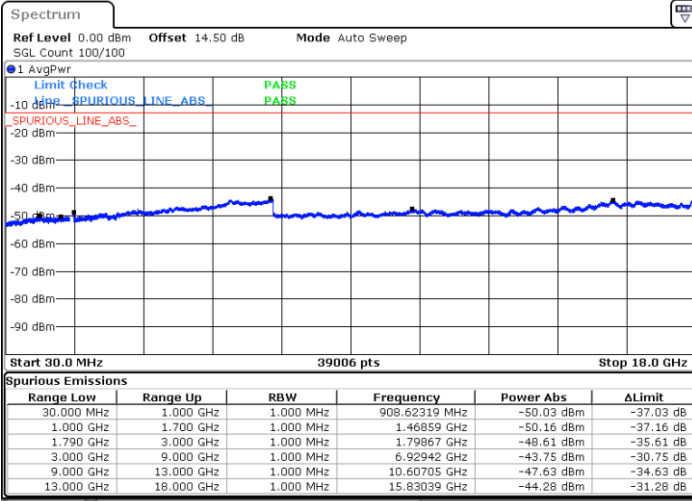

N/A

Date: 3.JAN.2021 23:54:05

LTE Band 66C / 20MHz+20MHz

16QAM

MiddleChannel / 1RB0 and 1RB99

Middle Channel / 1RB99 and 1RB0

Date: 4.JAN.2021 00:30:19

Date: 4.JAN.2021 00:33:54

Middle Channel / FullIRB

N/A

Date: 4.JAN.2021 00:15:57

LTE Band 66C / 20MHz+20MHz

16QAM

Highest Channel / 1RB0 and 1RB99

Highest Channel / 1RB99 and 1RB0

Date: 4.JAN.2021 00:53:08

Date: 4.JAN.2021 00:58:09

Highest Channel / FullIRB

N/A

Date: 4.JAN.2021 00:44:55

LTE Band 66C / 5MHz+20MHz

64QAM

Lowest Channel / 1RB0 and 1RB99

Lowest Channel / 1RB24 and 1RB0

Date: 3.JAN.2021 22:22:15

Date: 3.JAN.2021 22:32:12

Lowest Channel / FullIRB

N/A

Date: 3.JAN.2021 22:19:54

LTE Band 66C / 5MHz+20MHz

64QAM

Middle Channel / 1RB0 and 1RB9