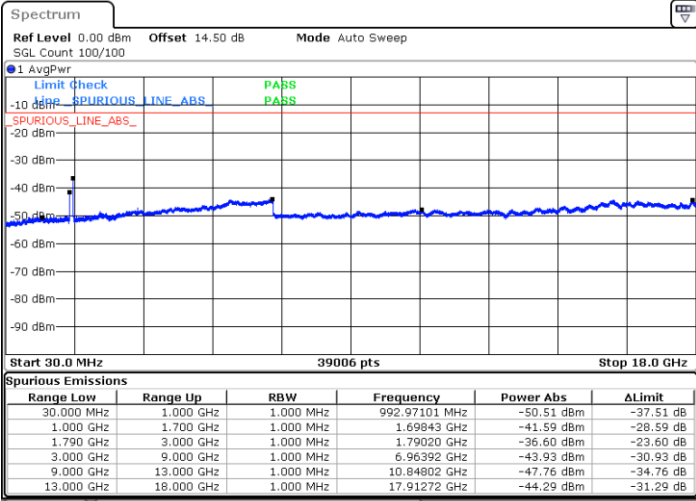

LTE Band 66C / 20MHz+5MHz

16QAM

Lowest Channel / 1RB0 and 1RB24

Lowest Channel / 1RB99 and 1RB0

Date: 3.JAN.2021 05:35:26

Date: 3.JAN.2021 05:39:33

Lowest Channel / FullIRB

N/A

Date: 3.JAN.2021 05:31:28

LTE Band 66C / 20MHz+5MHz

16QAM

Middle Channel / 1RB0 and 1RB24

Middle Channel / 1RB99 and 1RB0

Date: 3.JAN.2021 05:48:10

Date: 3.JAN.2021 05:50:53

Middle Channel / FullRB

N/A

Date: 3.JAN.2021 05:44:02

LTE Band 66C / 20MHz+5MHz

16QAM

Highest Channel / 1RB0 and 1RB24

Highest Channel / 1RB99 and 1RB0

Date: 3.JAN.2021 06:00:28

Date: 3.JAN.2021 06:05:01

Highest Channel / FullIRB

N/A

Date: 3.JAN.2021 05:55:55

LTE Band 66C / 20MHz+10MHz

16QAM

Lowest Channel / 1RB0 and 1RB49

Lowest Channel / 1RB99 and 1RB0

Date: 3.JAN.2021 01:08:39