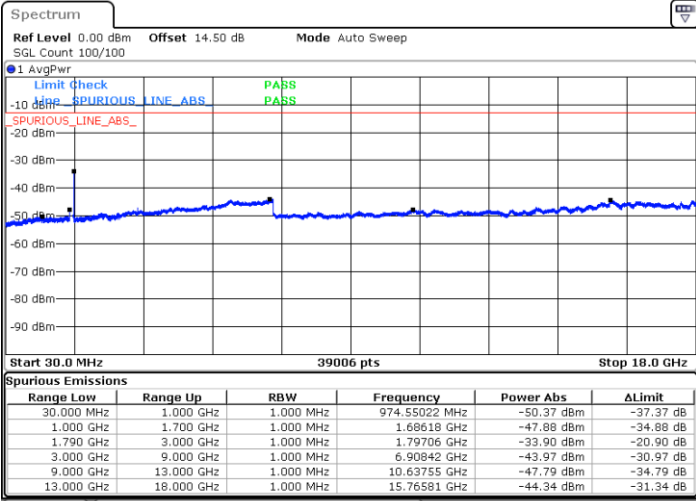

Highest Channel / FullIRB

N/A

Date: 3.JAN.2021 05:55:55

LTE Band 66C / 20MHz+10MHz

16QAM

Lowest Channel / 1RB0 and 1RB49

Lowest Channel / 1RB99 and 1RB0

Date: 3.JAN.2021 01:08:39

Date: 3.JAN.2021 01:14:43

Lowest Channel / FullIRB

N/A

Date: 3.JAN.2021 01:02:24

LTE Band 66C / 20MHz+10MHz

16QAM

Middle Channel / 1RB0 and 1RB49

Middle Channel / 1RB99 and 1RB0

Date: 3.JAN.2021 01:24:13

Date: 3.JAN.2021 01:27:24

Middle Channel / FullRB

N/A

Date: 3.JAN.2021 01:20:49

LTE Band 66C / 20MHz+10MHz

16QAM

Highest Channel / 1RB0 and 1RB49

Highest Channel / 1RB99 and 1RB0

Date: 3.JAN.2021 01:47:52

Date: 3.JAN.2021 01:54:11

Highest Channel / FullIRB

N/A

Date: 3.JAN.2021 01:42:41

LTE Band 66C / 20MHz+15MHz

16QAM