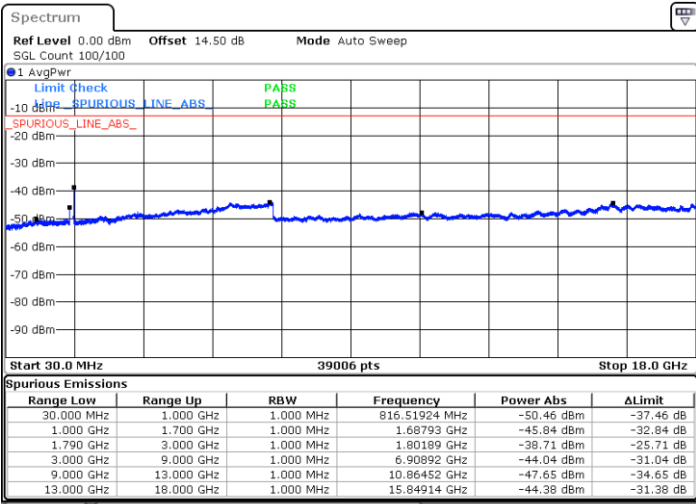

Date: 3.JAN.2021 05:31:28

LTE Band 66C / 20MHz+5MHz

16QAM

Middle Channel / 1RB0 and 1RB24

Middle Channel / 1RB99 and 1RB0

Date: 3.JAN.2021 05:48:10

Date: 3.JAN.2021 05:50:53

Middle Channel / FullRB

N/A

Date: 3.JAN.2021 05:44:02

LTE Band 66C / 20MHz+5MHz

16QAM

Highest Channel / 1RB0 and 1RB24

Highest Channel / 1RB99 and 1RB0

Date: 3.JAN.2021 06:00:28

Date: 3.JAN.2021 06:05:01

Highest Channel / FullIRB

N/A

Date: 3.JAN.2021 05:55:55

LTE Band 66C / 20MHz+10MHz

16QAM

Lowest Channel / 1RB0 and 1RB49

Lowest Channel / 1RB99 and 1RB0

Date: 3.JAN.2021 01:08:39

Date: 3.JAN.2021 01:14:43

Lowest Channel / FullIRB

N/A

Date: 3.JAN.2021 01:02:24

LTE Band 66C / 20MHz+10MHz

16QAM

Middle Channel / 1RB0 and 1RB49

Middle Channel / 1RB99 and 1RB0