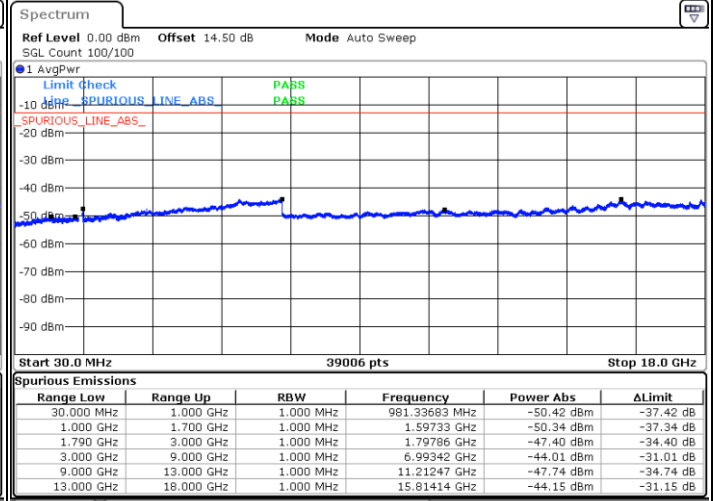

Lowest Channel / FullIRB

N/A

Date: 3.JAN.2021 00:16:00

LTE Band 66C / 10MHz+20MHz

64QAM

Middle Channel / 1RB0 and 1RB99

Middle Channel / 1RB49 and 1RB0

Date: 3.JAN.2021 00:33:35

Date: 3.JAN.2021 00:39:56

Middle Channel / FullRB

N/A

Date: 3.JAN.2021 00:32:17

LTE Band 66C / 10MHz+20MHz

64QAM

Highest Channel / 1RB0 and 1RB99

Highest Channel / 1RB49 and 1RB0

Date: 3.JAN.2021 00:47:30

Date: 3.JAN.2021 00:55:50

Highest Channel / FullIRB

N/A

Date: 3.JAN.2021 00:46:01

LTE Band 66C / 15MHz+10MHz

64QAM

Lowest Channel / 1RB0 and 1RB49

Lowest Channel / 1RB74 and 1RB0

Date: 2.JAN.2021 22:48:26

Date: 2.JAN.2021 22:58:46

Lowest Channel / FullIRB

N/A

Date: 2.JAN.2021 22:45:25

LTE Band 66C / 15MHz+10MHz

64QAM