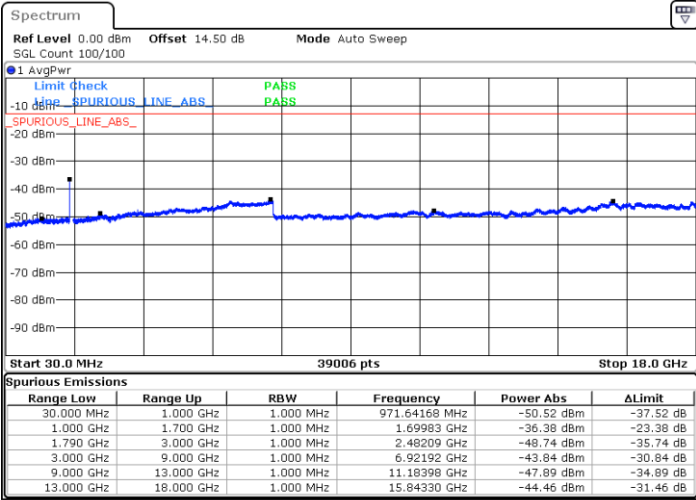

Highest Channel / 1RB0 and 1RB99

Highest Channel / 1RB24 and 1RB0

Date: 3.JAN.2021 23:01:04

Date: 3.JAN.2021 23:48:12

Highest Channel / FullIRB

N/A

Date: 3.JAN.2021 22:59:03

LTE Band 66C / 10MHz+15MHz

64QAM

Lowest Channel / 1RB0 and 1RB74

Lowest Channel / 1RB49 and 1RB0

Date: 2.JAN.2021 21:38:39

Date: 2.JAN.2021 21:49:13

Lowest Channel / FullIRB

N/A

Date: 2.JAN.2021 21:34:45

LTE Band 66C / 10MHz+15MHz

64QAM

MiddleChannel / 1RB0 and 1RB74

Middle Channel / 1RB49 and 1RB0

Date: 2.JAN.2021 21:55:47

Date: 2.JAN.2021 22:01:52

Middle Channel / FullIRB

N/A

Date: 2.JAN.2021 21:54:31

LTE Band 66C / 10MHz+15MHz

64QAM

Highest Channel / 1RB0 and 1RB74

Highest Channel / 1RB49 and 1RB0

Date: 2.JAN.2021 22:28:24

Date: 2.JAN.2021 22:37:41

Highest Channel / FullIRB