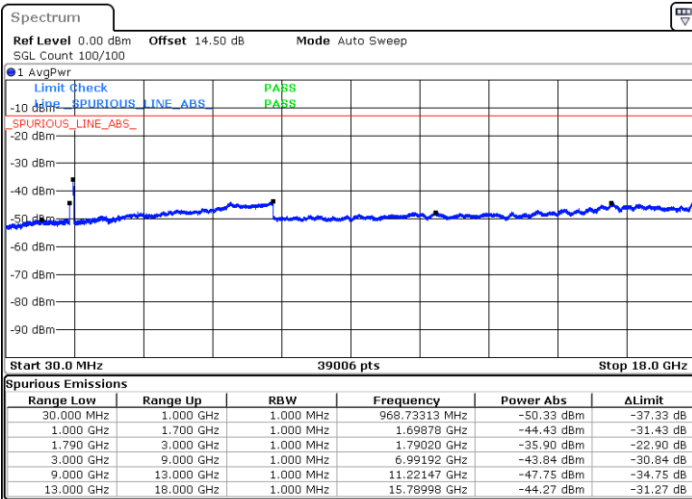

N/A

Date: 3.JAN.2021 23:54:05

LTE Band 66C / 20MHz+20MHz

16QAM

MiddleChannel / 1RB0 and 1RB99

Middle Channel / 1RB99 and 1RB0

Date: 4.JAN.2021 00:30:19

Date: 4.JAN.2021 00:33:54

Middle Channel / FullIRB

N/A

Date: 4.JAN.2021 00:15:57

LTE Band 66C / 20MHz+20MHz

16QAM

Highest Channel / 1RB0 and 1RB99

Highest Channel / 1RB99 and 1RB0

Date: 4.JAN.2021 00:53:08

Date: 4.JAN.2021 00:58:09

Highest Channel / FullIRB

N/A

Date: 4.JAN.2021 00:44:55

LTE Band 66C / 5MHz+20MHz

64QAM

Lowest Channel / 1RB0 and 1RB99

Lowest Channel / 1RB24 and 1RB0

Date: 3.JAN.2021 22:22:15

Date: 3.JAN.2021 22:32:12

Lowest Channel / FullIRB

N/A

Date: 3.JAN.2021 22:19:54

LTE Band 66C / 5MHz+20MHz

64QAM

Middle Channel / 1RB0 and 1RB9