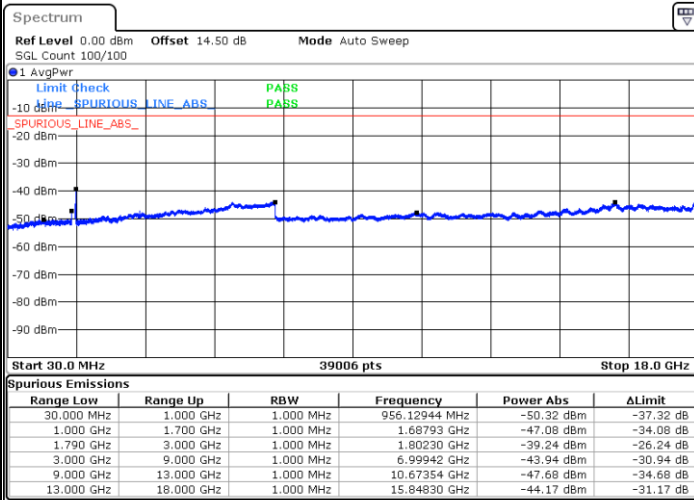

Date: 4.JAN.2021 00:58:09

Highest Channel / FullIRB

N/A

Date: 4.JAN.2021 00:44:55

LTE Band 66C / 5MHz+20MHz

64QAM

Lowest Channel / 1RB0 and 1RB99

Lowest Channel / 1RB24 and 1RB0

Date: 3.JAN.2021 22:22:15

Date: 3.JAN.2021 22:32:12

Lowest Channel / FullIRB

N/A

Date: 3.JAN.2021 22:19:54

LTE Band 66C / 5MHz+20MHz

64QAM

Middle Channel / 1RB0 and 1RB9

Middle Channel / 1RB24 and 1RB0

Date: 3.JAN.2021 22:45:18

Date: 3.JAN.2021 22:51:38

Middle Channel / FullIRB

N/A

Date: 3.JAN.2021 22:44:11

LTE Band 66C / 5MHz+20MHz

64QAM

Highest Channel / 1RB0 and 1RB99

Highest Channel / 1RB24 and 1RB0

Date: 3.JAN.2021 23:01:04

Date: 3.JAN.2021 23:48:12

Highest Channel / FullIRB

N/A

Date: 3.JAN.2021 22:59:03

LTE Band 66C / 10MHz+15MHz