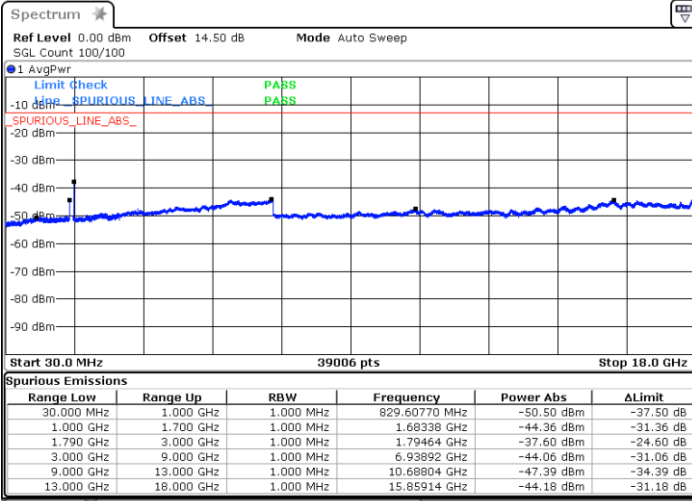

Date: 2.JAN.2021 21:54:31

LTE Band 66C / 10MHz+15MHz

64QAM

Highest Channel / 1RB0 and 1RB74

Highest Channel / 1RB49 and 1RB0

Date: 2.JAN.2021 22:28:24

Date: 2.JAN.2021 22:37:41

Highest Channel / FullIRB

N/A

Date: 2.JAN.2021 22:12:03

LTE Band 66C / 10MHz+20MHz

64QAM

Lowest Channel / 1RB0 and 1RB99

Lowest Channel / 1RB49 and 1RB0

Date: 3.JAN.2021 00:18:28

Date: 3.JAN.2021 00:27:41

Lowest Channel / FullIRB

N/A

Date: 3.JAN.2021 00:16:00

LTE Band 66C / 10MHz+20MHz

64QAM

Middle Channel / 1RB0 and 1RB99

Middle Channel / 1RB49 and 1RB0

Date: 3.JAN.2021 00:33:35

Date: 3.JAN.2021 00:39:56

Middle Channel / FullRB

N/A

Date: 3.JAN.2021 00:32:17

LTE Band 66C / 10MHz+20MHz

64QAM

Highest Channel / 1RB0 and 1RB99

Highest Channel / 1RB49 and 1RB0