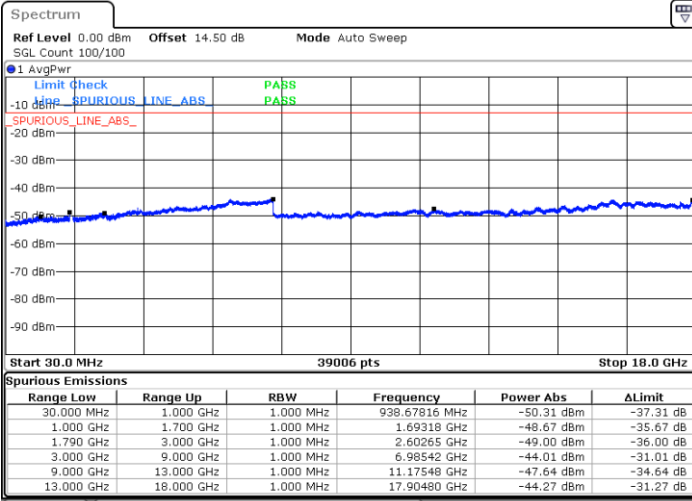

LTE Band 66C / 20MHz+15MHz

16QAM

Highest Channel / 1RB0 and 1RB74

Highest Channel / 1RB99 and 1RB0

Date: 3.JAN.2021 05:10:15

Date: 3.JAN.2021 05:15:42

Highest Channel / FullIRB

N/A

Date: 3.JAN.2021 04:57:33

LTE Band 66C / 20MHz+20MHz

16QAM

Lowest Channel / 1RB0 and 1RB99

Lowest Channel / 1RB99 and 1RB0

Date: 3.JAN.2021 23:59:42

Date: 4.JAN.2021 00:05:16

Lowest Channel / FullIRB

N/A

Date: 3.JAN.2021 23:54:05

LTE Band 66C / 20MHz+20MHz

16QAM

MiddleChannel / 1RB0 and 1RB99

Middle Channel / 1RB99 and 1RB0

Date: 4.JAN.2021 00:30:19

Date: 4.JAN.2021 00:33:54

Middle Channel / FullIRB

N/A

Date: 4.JAN.2021 00:15:57

LTE Band 66C / 20MHz+20MHz

16QAM

Highest Channel / 1RB0 and 1RB99

Highest Channel / 1RB99 and 1RB0

Date: 4.JAN.2021 00:53:08