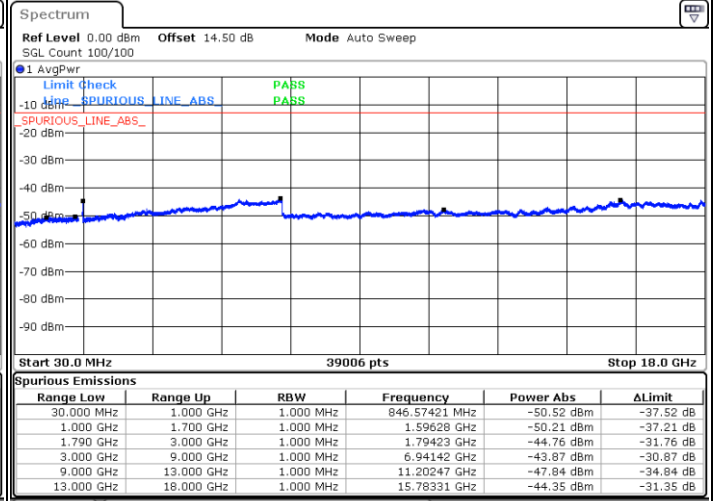

Date: 3.JAN.2021 02:02:52

LTE Band 66C / 15MHz+15MHz

64QAM

Middle Channel / 1RB0 and 1RB74

Middle Channel / 1RB74 and 1RB0

Date: 3.JAN.2021 02:18:49

Date: 3.JAN.2021 02:26:03

Middle Channel / FullRB

N/A

Date: 3.JAN.2021 02:17:52

LTE Band 66C / 15MHz+15MHz

64QAM

Highest Channel / 1RB0 and 1RB74

Highest Channel / 1RB74 and 1RB0

Date: 3.JAN.2021 02:35:39

Date: 3.JAN.2021 02:44:43

Highest Channel / FullIRB

N/A

Date: 3.JAN.2021 02:33:19

LTE Band 66C / 15MHz+20MHz

64QAM

Lowest Channel / 1RB0 and 1RB99

Lowest Channel / 1RB74 and 1RB80

Date: 3.JAN.2021 03:07:02

Date: 3.JAN.2021 03:15:37

Lowest Channel / FullIRB

N/A

Date: 3.JAN.2021 03:03:38

LTE Band 66C / 15MHz+20MHz

64QAM

Middle Channel / 1RB0 and 1RB9

Middle Channel / 1RB74 and 1RB0