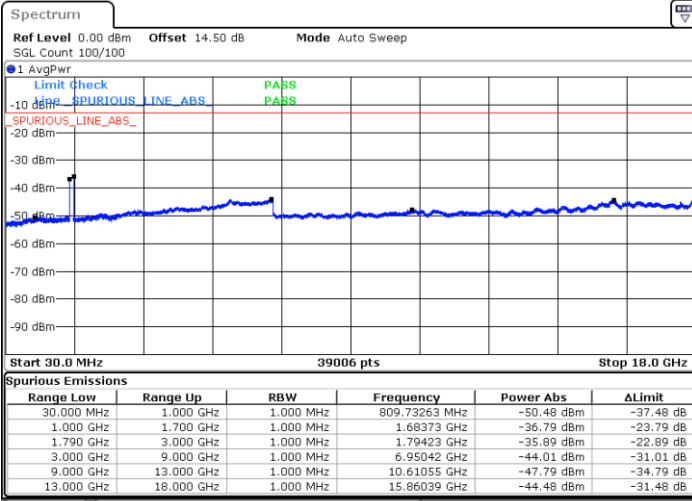

N/A

Date: 3.JAN.2021 05:44:02

LTE Band 66C / 20MHz+5MHz

16QAM

Highest Channel / 1RB0 and 1RB24

Highest Channel / 1RB99 and 1RB0

Date: 3.JAN.2021 06:00:28

Date: 3.JAN.2021 06:05:01

Highest Channel / FullIRB

N/A

Date: 3.JAN.2021 05:55:55

LTE Band 66C / 20MHz+10MHz

16QAM

Lowest Channel / 1RB0 and 1RB49

Lowest Channel / 1RB99 and 1RB0

Date: 3.JAN.2021 01:08:39

Date: 3.JAN.2021 01:14:43

Lowest Channel / FullIRB

N/A

Date: 3.JAN.2021 01:02:24

LTE Band 66C / 20MHz+10MHz

16QAM

Middle Channel / 1RB0 and 1RB49

Middle Channel / 1RB99 and 1RB0

Date: 3.JAN.2021 01:24:13

Date: 3.JAN.2021 01:27:24

Middle Channel / FullRB

N/A

Date: 3.JAN.2021 01:20:49

LTE Band 66C / 20MHz+10MHz

16QAM

Highest Channel / 1RB0 and 1RB49