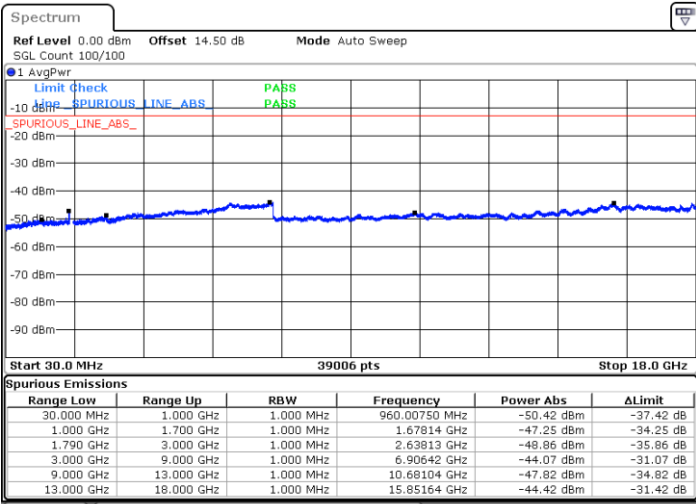

N/A

Date: 3.JAN.2021 02:17:52

LTE Band 66C / 15MHz+15MHz

64QAM

Highest Channel / 1RB0 and 1RB74

Highest Channel / 1RB74 and 1RB0

Date: 3.JAN.2021 02:35:39

Date: 3.JAN.2021 02:44:43

Highest Channel / FullIRB

N/A

Date: 3.JAN.2021 02:33:19

LTE Band 66C / 15MHz+20MHz

64QAM

Lowest Channel / 1RB0 and 1RB99

Lowest Channel / 1RB74 and 1RB80

Date: 3.JAN.2021 03:07:02

Date: 3.JAN.2021 03:15:37

Lowest Channel / FullIRB

N/A

Date: 3.JAN.2021 03:03:38

LTE Band 66C / 15MHz+20MHz

64QAM

Middle Channel / 1RB0 and 1RB9

Middle Channel / 1RB74 and 1RB0

Date: 3.JAN.2021 03:36:18

Date: 3.JAN.2021 03:54:27

Middle Channel / FullRB

N/A

Date: 3.JAN.2021 03:32:40

LTE Band 66C / 15MHz+20MHz

64QAM

Highest Channel / 1RB0 and 1RB99