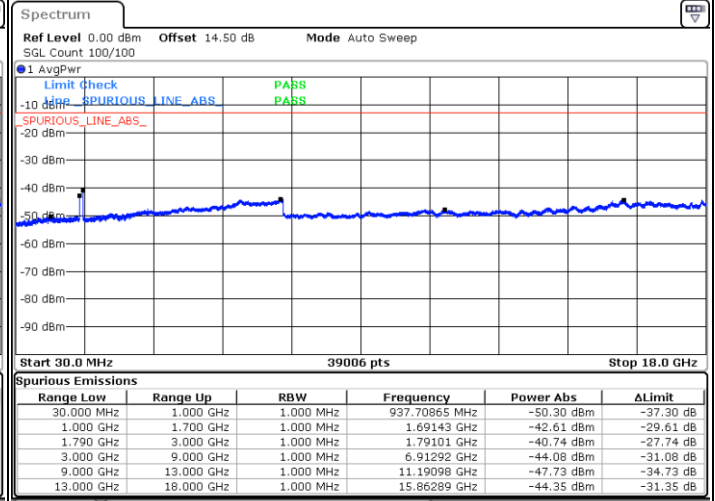

Date: 3.JAN.2021 22:22:15

Date: 3.JAN.2021 22:32:12

Lowest Channel / FullIRB

N/A

Date: 3.JAN.2021 22:19:54

LTE Band 66C / 5MHz+20MHz

64QAM

Middle Channel / 1RB0 and 1RB9

Middle Channel / 1RB24 and 1RB0

Date: 3.JAN.2021 22:45:18

Date: 3.JAN.2021 22:51:38

Middle Channel / FullIRB

N/A

Date: 3.JAN.2021 22:44:11

LTE Band 66C / 5MHz+20MHz

64QAM

Highest Channel / 1RB0 and 1RB99

Highest Channel / 1RB24 and 1RB0

Date: 3.JAN.2021 23:01:04

Date: 3.JAN.2021 23:48:12

Highest Channel / FullIRB

N/A

Date: 3.JAN.2021 22:59:03

LTE Band 66C / 10MHz+15MHz

64QAM

Lowest Channel / 1RB0 and 1RB74

Lowest Channel / 1RB49 and 1RB0

Date: 2.JAN.2021 21:38:39

Date: 2.JAN.2021 21:49:13

Lowest Channel / FullIRB

N/A

Date: 2.JAN.2021 21:34:45