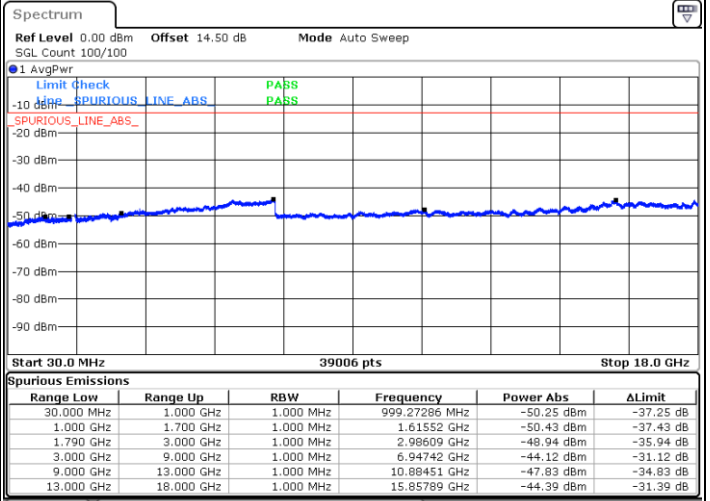

LTE Band 66C / 20MHz+15MHz

16QAM

Middle Channel / 1RB0 and 1RB74

Middle Channel / 1RB99 and 1RB0

Date: 3.JAN.2021 04:45:20

Date: 3.JAN.2021 04:50:34