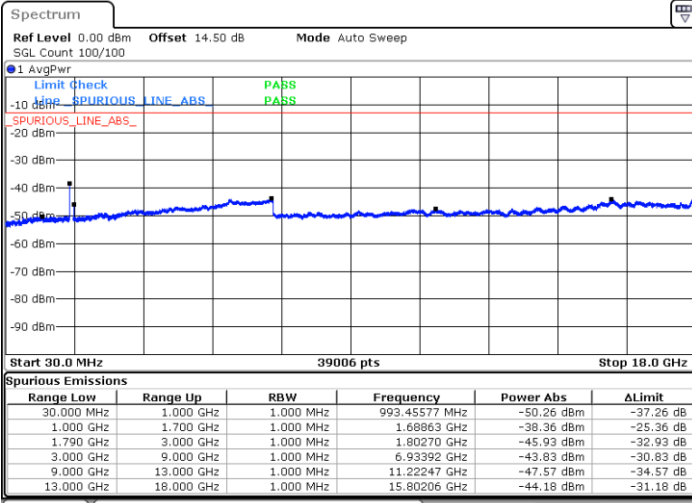

Middle Channel / FullIRB

N/A

Date: 4.JAN.2021 00:15:57

LTE Band 66C / 20MHz+20MHz

16QAM

Highest Channel / 1RB0 and 1RB99

Highest Channel / 1RB99 and 1RB0

Date: 4.JAN.2021 00:53:08

Date: 4.JAN.2021 00:58:09

Highest Channel / FullIRB

N/A

Date: 4.JAN.2021 00:44:55

LTE Band 66C / 5MHz+20MHz

64QAM

Lowest Channel / 1RB0 and 1RB99

Lowest Channel / 1RB24 and 1RB0

Date: 3.JAN.2021 22:22:15

Date: 3.JAN.2021 22:32:12

Lowest Channel / FullIRB

N/A

Date: 3.JAN.2021 22:19:54

LTE Band 66C / 5MHz+20MHz

64QAM

Middle Channel / 1RB0 and 1RB9