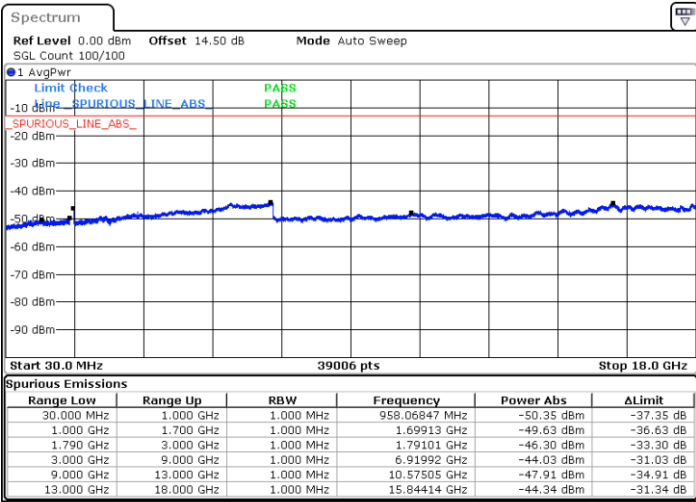

Highest Channel / 1RB0 and 1RB99

Highest Channel / 1RB24 and 1RB0

Date: 3.JAN.2021 23:01:04

Date: 3.JAN.2021 23:48:12

Highest Channel / FullIRB

N/A

Date: 3.JAN.2021 22:59:03

LTE Band 66C / 10MHz+15MHz

64QAM

Lowest Channel / 1RB0 and 1RB74

Lowest Channel / 1RB49 and 1RB0

Date: 2.JAN.2021 21:38:39

Date: 2.JAN.2021 21:49:13

Lowest Channel / FullIRB

N/A

Date: 2.JAN.2021 21:34:45

LTE Band 66C / 10MHz+15MHz

64QAM

MiddleChannel / 1RB0 and 1RB74

Middle Channel / 1RB49 and 1RB0

Date: 2.JAN.2021 21:55:47

Date: 2.JAN.2021 22:01:52

Middle Channel / FullIRB

N/A

Date: 2.JAN.2021 21:54:31

LTE Band 66C / 10MHz+15MHz

64QAM

Highest Channel / 1RB0 and 1RB74

Highest Channel / 1RB49 and 1RB0

Date: 2.JAN.2021 22:28:24

Date: 2.JAN.2021 22:37:41

Highest Channel / FullIRB