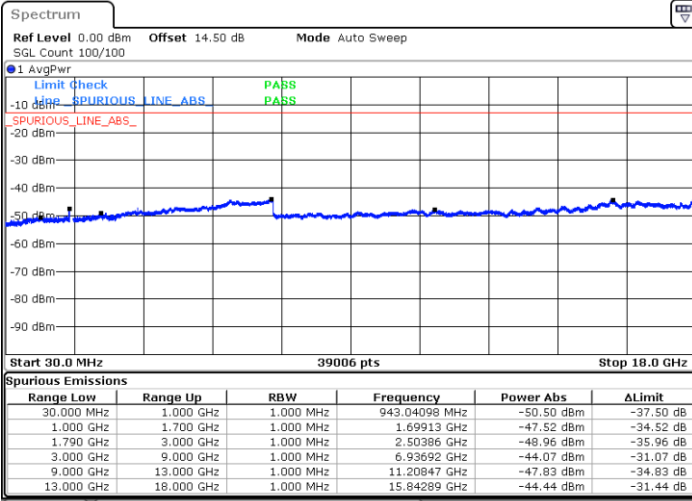

Date: 3.JAN.2021 01:14:43

Lowest Channel / FullIRB

N/A

Date: 3.JAN.2021 01:02:24

LTE Band 66C / 20MHz+10MHz

16QAM

Middle Channel / 1RB0 and 1RB49

Middle Channel / 1RB99 and 1RB0

Date: 3.JAN.2021 01:24:13

Date: 3.JAN.2021 01:27:24

Middle Channel / FullRB

N/A

Date: 3.JAN.2021 01:20:49

LTE Band 66C / 20MHz+10MHz

16QAM

Highest Channel / 1RB0 and 1RB49

Highest Channel / 1RB99 and 1RB0

Date: 3.JAN.2021 01:47:52

Date: 3.JAN.2021 01:54:11

Highest Channel / FullIRB

N/A

Date: 3.JAN.2021 01:42:41

LTE Band 66C / 20MHz+15MHz

16QAM

Lowest Channel / 1RB0 and 1RB74

Lowest Channel / 1RB99 and 1RB0

Date: 3.JAN.2021 04:29:54

Date: 3.JAN.2021 04:35:08

Lowest Channel / FullIRB

N/A

Date: 3.JAN.2021 04:23:27

LTE Band 66C / 20MHz+15MHz