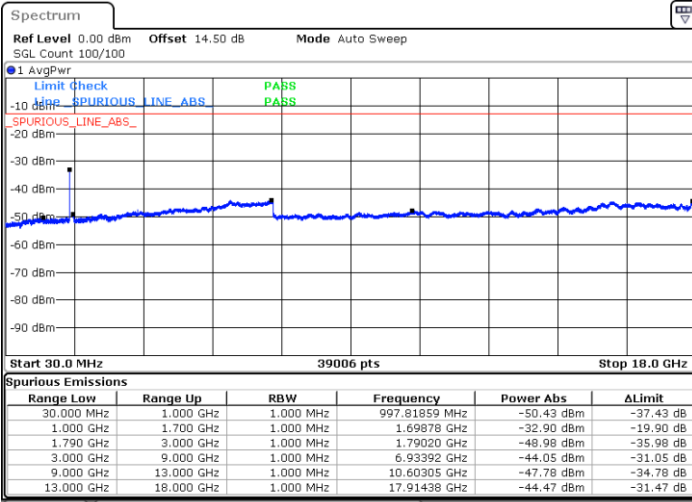

Middle Channel / 1RB0 and 1RB49

Middle Channel / 1RB74 and 1RB0

Date: 2.JAN.2021 23:08:50

Date: 2.JAN.2021 23:15:17

Middle Channel / FullIRB

N/A

Date: 2.JAN.2021 23:07:39

LTE Band 66C / 15MHz+10MHz

64QAM

Highest Channel / 1RB0 and 1RB49

Highest Channel / 1RB74 and 1RB0

Date: 2.JAN.2021 23:23:23

Date: 3.JAN.2021 00:09:54

Highest Channel / FullIRB

N/A

Date: 2.JAN.2021 23:22:10

LTE Band 66C / 15MHz+15MHz

64QAM

Lowest Channel / 1RB0 and 1RB74

Lowest Channel / 1RB74 and 1RB0

Date: 3.JAN.2021 02:04:38

Date: 3.JAN.2021 02:11:34

Lowest Channel / FullIRB

N/A

Date: 3.JAN.2021 02:02:52

LTE Band 66C / 15MHz+15MHz

64QAM

Middle Channel / 1RB0 and 1RB74

Middle Channel / 1RB74 and 1RB0

Date: 3.JAN.2021 02:18:49

Date: 3.JAN.2021 02:26:03

Middle Channel / FullRB