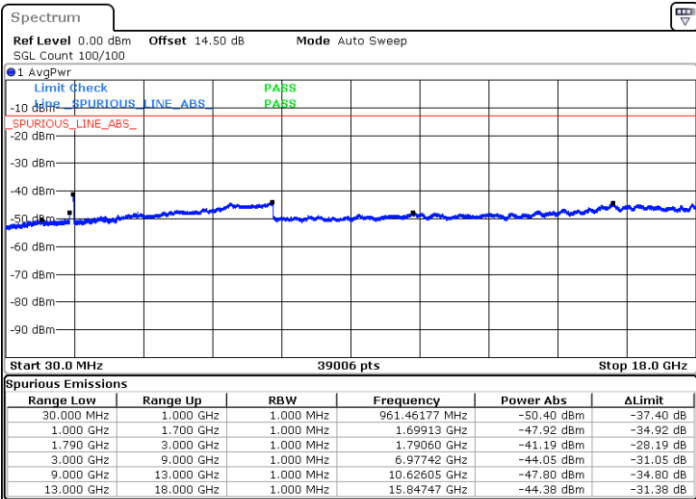

Date: 3.JAN.2021 03:15:37

Lowest Channel / FullIRB

N/A

Date: 3.JAN.2021 03:03:38

LTE Band 66C / 15MHz+20MHz

64QAM

Middle Channel / 1RB0 and 1RB9

Middle Channel / 1RB74 and 1RB0

Date: 3.JAN.2021 03:36:18

Date: 3.JAN.2021 03:54:27

Middle Channel / FullRB

N/A

Date: 3.JAN.2021 03:32:40

LTE Band 66C / 15MHz+20MHz

64QAM

Highest Channel / 1RB0 and 1RB99

Highest Channel / 1RB74 and 1RB0

Date: 3.JAN.2021 04:04:35

Date: 3.JAN.2021 04:13:38

Highest Channel / FullIRB

N/A

Date: 3.JAN.2021 04:02:39