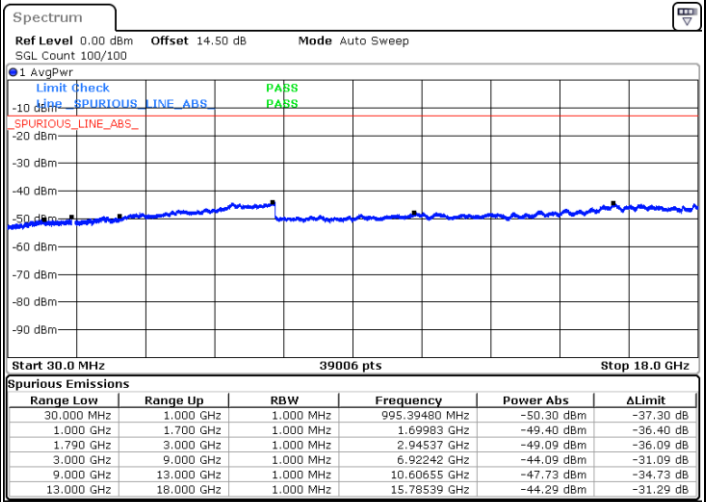

LTE Band 66C / 20MHz+5MHz

16QAM

Lowest Channel / 1RB0 and 1RB24

Lowest Channel / 1RB99 and 1RB0

Date: 3.JAN.2021 05:35:26

Date: 3.JAN.2021 05:39:33

Lowest Channel / FullIRB

N/A

Date: 3.JAN.2021 05:31:28

LTE Band 66C / 20MHz+5MHz

16QAM

Middle Channel / 1RB0 and 1RB24

Middle Channel / 1RB99 and 1RB0

Date: 3.JAN.2021 05:48:10

Date: 3.JAN.2021 05:50:53

Middle Channel / FullRB

N/A

Date: 3.JAN.2021 05:44:02

LTE Band 66C / 20MHz+5MHz

16QAM

Highest Channel / 1RB0 and 1RB24

Highest Channel / 1RB99 and 1RB0

Date: 3.JAN.2021 06:00:28

Date: 3.JAN.2021 06:05:01

Highest Channel / FullIRB

N/A

Date: 3.JAN.2021 05:55:55

LTE Band 66C / 20MHz+10MHz

16QAM

Lowest Channel / 1RB0 and 1RB49

Lowest Channel / 1RB99 and 1RB0

Date: 3.JAN.2021 01:08:39