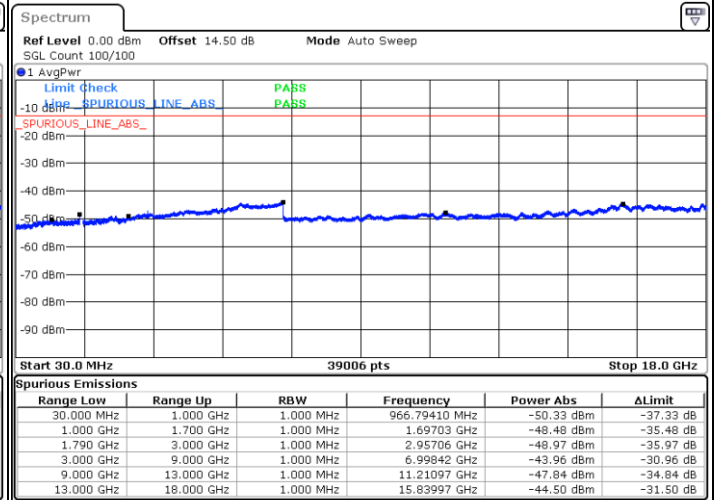

Date: 3.JAN.2021 00:39:56

Middle Channel / FullRB

N/A

Date: 3.JAN.2021 00:32:17

LTE Band 66C / 10MHz+20MHz

64QAM

Highest Channel / 1RB0 and 1RB99

Highest Channel / 1RB49 and 1RB0

Date: 3.JAN.2021 00:47:30

Date: 3.JAN.2021 00:55:50

Highest Channel / FullIRB

N/A

Date: 3.JAN.2021 00:46:01

LTE Band 66C / 15MHz+10MHz

64QAM

Lowest Channel / 1RB0 and 1RB49

Lowest Channel / 1RB74 and 1RB0

Date: 2.JAN.2021 22:48:26

Date: 2.JAN.2021 22:58:46

Lowest Channel / FullIRB

N/A

Date: 2.JAN.2021 22:45:25

LTE Band 66C / 15MHz+10MHz

64QAM

Middle Channel / 1RB0 and 1RB49

Middle Channel / 1RB74 and 1RB0

Date: 2.JAN.2021 23:08:50

Date: 2.JAN.2021 23:15:17

Middle Channel / FullIRB

N/A

Date: 2.JAN.2021 23:07:39

LTE Band 66C / 15MHz+10MHz