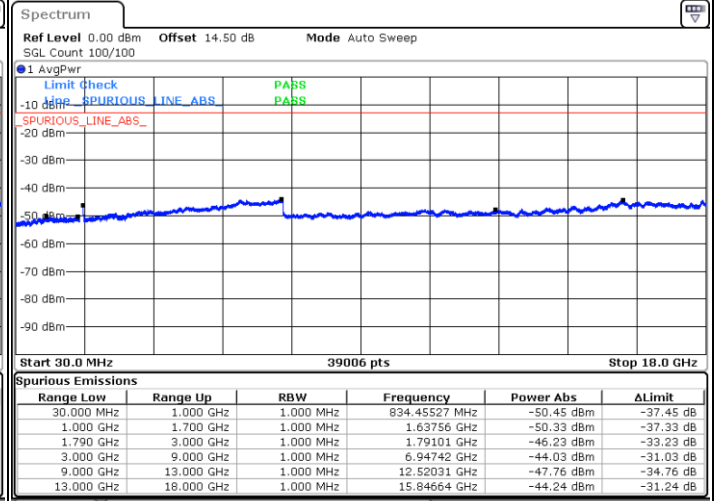

Highest Channel / FullIRB

N/A

Date: 3.JAN.2021 05:55:55

LTE Band 66C / 20MHz+10MHz

16QAM

Lowest Channel / 1RB0 and 1RB49

Lowest Channel / 1RB99 and 1RB0

Date: 3.JAN.2021 01:08:39

Date: 3.JAN.2021 01:14:43

Lowest Channel / FullIRB

N/A

Date: 3.JAN.2021 01:02:24

LTE Band 66C / 20MHz+10MHz

16QAM

Middle Channel / 1RB0 and 1RB49

Middle Channel / 1RB99 and 1RB0

Date: 3.JAN.2021 01:24:13

Date: 3.JAN.2021 01:27:24

Middle Channel / FullRB

N/A

Date: 3.JAN.2021 01:20:49

LTE Band 66C / 20MHz+10MHz

16QAM

Highest Channel / 1RB0 and 1RB49

Highest Channel / 1RB99 and 1RB0

Date: 3.JAN.2021 01:47:52

Date: 3.JAN.2021 01:54:11

Highest Channel / FullIRB

N/A

Date: 3.JAN.2021 01:42:41

LTE Band 66C / 20MHz+15MHz

16QAM