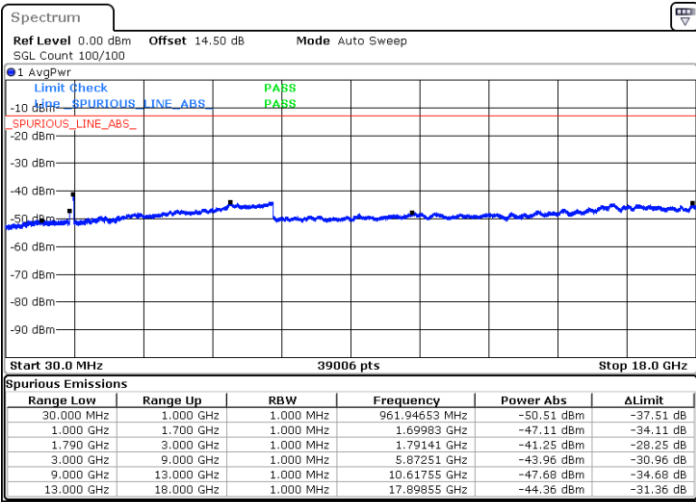

LTE Band 66C / 15MHz+15MHz

64QAM

Lowest Channel / 1RB0 and 1RB74

Lowest Channel / 1RB74 and 1RB0

Date: 3.JAN.2021 02:04:38

Date: 3.JAN.2021 02:11:34

Lowest Channel / FullIRB

N/A

Date: 3.JAN.2021 02:02:52

LTE Band 66C / 15MHz+15MHz

64QAM

Middle Channel / 1RB0 and 1RB74

Middle Channel / 1RB74 and 1RB0

Date: 3.JAN.2021 02:18:49

Date: 3.JAN.2021 02:26:03

Middle Channel / FullRB

N/A

Date: 3.JAN.2021 02:17:52

LTE Band 66C / 15MHz+15MHz

64QAM

Highest Channel / 1RB0 and 1RB74

Highest Channel / 1RB74 and 1RB0

Date: 3.JAN.2021 02:35:39

Date: 3.JAN.2021 02:44:43

Highest Channel / FullIRB

N/A

Date: 3.JAN.2021 02:33:19

LTE Band 66C / 15MHz+20MHz

64QAM

Lowest Channel / 1RB0 and 1RB99

Lowest Channel / 1RB74 and 1RB80

Date: 3.JAN.2021 03:07:02