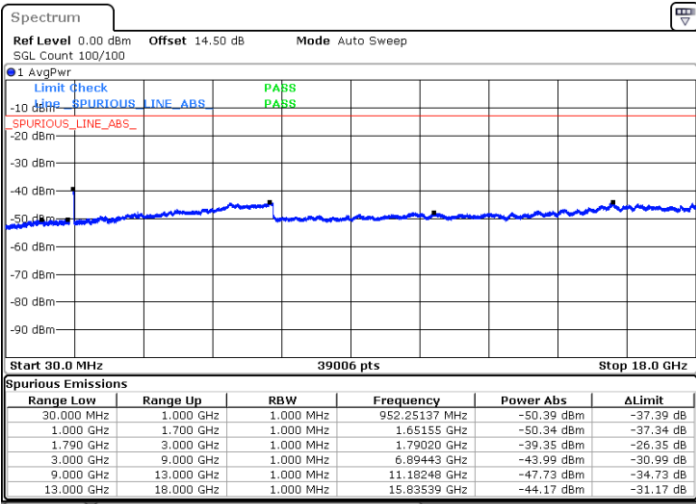

Lowest Channel / 1RB74 and 1RB0

Date: 2.JAN.2021 22:48:26

Date: 2.JAN.2021 22:58:46

Lowest Channel / FullIRB

N/A

Date: 2.JAN.2021 22:45:25

LTE Band 66C / 15MHz+10MHz

64QAM

Middle Channel / 1RB0 and 1RB49

Middle Channel / 1RB74 and 1RB0

Date: 2.JAN.2021 23:08:50

Date: 2.JAN.2021 23:15:17

Middle Channel / FullIRB

N/A

Date: 2.JAN.2021 23:07:39

LTE Band 66C / 15MHz+10MHz

64QAM

Highest Channel / 1RB0 and 1RB49

Highest Channel / 1RB74 and 1RB0

Date: 2.JAN.2021 23:23:23

Date: 3.JAN.2021 00:09:54

Highest Channel / FullIRB

N/A

Date: 2.JAN.2021 23:22:10

LTE Band 66C / 15MHz+15MHz

64QAM

Lowest Channel / 1RB0 and 1RB74

Lowest Channel / 1RB74 and 1RB0

Date: 3.JAN.2021 02:04:38

Date: 3.JAN.2021 02:11:34

Lowest Channel / FullIRB

N/A