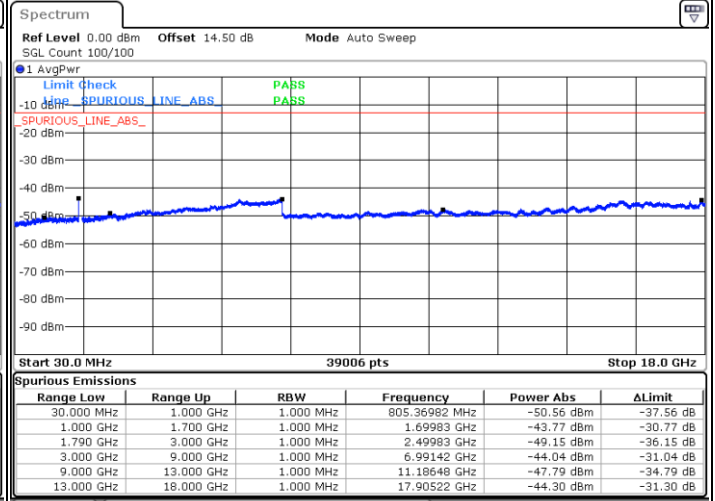

Date: 2.JAN.2021 21:54:31

LTE Band 66C / 10MHz+15MHz

64QAM

Highest Channel / 1RB0 and 1RB74

Highest Channel / 1RB49 and 1RB0

Date: 2.JAN.2021 22:28:24

Date: 2.JAN.2021 22:37:41

Highest Channel / FullIRB

N/A

Date: 2.JAN.2021 22:12:03

LTE Band 66C / 10MHz+20MHz

64QAM

Lowest Channel / 1RB0 and 1RB99

Lowest Channel / 1RB49 and 1RB0

Date: 3.JAN.2021 00:18:28

Date: 3.JAN.2021 00:27:41

Lowest Channel / FullIRB

N/A

Date: 3.JAN.2021 00:16:00

LTE Band 66C / 10MHz+20MHz

64QAM

Middle Channel / 1RB0 and 1RB99

Middle Channel / 1RB49 and 1RB0

Date: 3.JAN.2021 00:33:35

Date: 3.JAN.2021 00:39:56

Middle Channel / FullRB

N/A

Date: 3.JAN.2021 00:32:17

LTE Band 66C / 10MHz+20MHz

64QAM

Highest Channel / 1RB0 and 1RB99

Highest Channel / 1RB49 and 1RB0