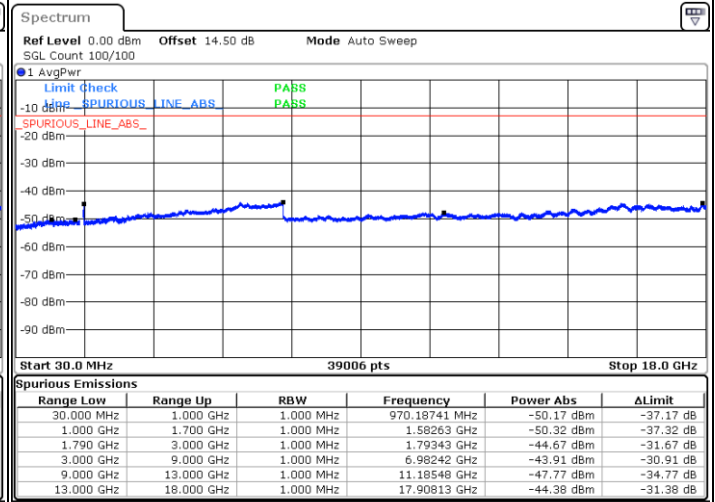

LTE Band 66C / 10MHz+15MHz

64QAM

MiddleChannel / 1RB0 and 1RB74

Middle Channel / 1RB49 and 1RB0

Date: 2.JAN.2021 21:55:47

Date: 2.JAN.2021 22:01:52

Middle Channel / FullIRB

N/A

Date: 2.JAN.2021 21:54:31

LTE Band 66C / 10MHz+15MHz

64QAM

Highest Channel / 1RB0 and 1RB74

Highest Channel / 1RB49 and 1RB0

Date: 2.JAN.2021 22:28:24

Date: 2.JAN.2021 22:37:41

Highest Channel / FullIRB

N/A

Date: 2.JAN.2021 22:12:03

LTE Band 66C / 10MHz+20MHz

64QAM

Lowest Channel / 1RB0 and 1RB99

Lowest Channel / 1RB49 and 1RB0

Date: 3.JAN.2021 00:18:28

Date: 3.JAN.2021 00:27:41

Lowest Channel / FullIRB

N/A

Date: 3.JAN.2021 00:16:00

LTE Band 66C / 10MHz+20MHz

64QAM

Middle Channel / 1RB0 and 1RB99

Middle Channel / 1RB49 and 1RB0

Date: 3.JAN.2021 00:33:35