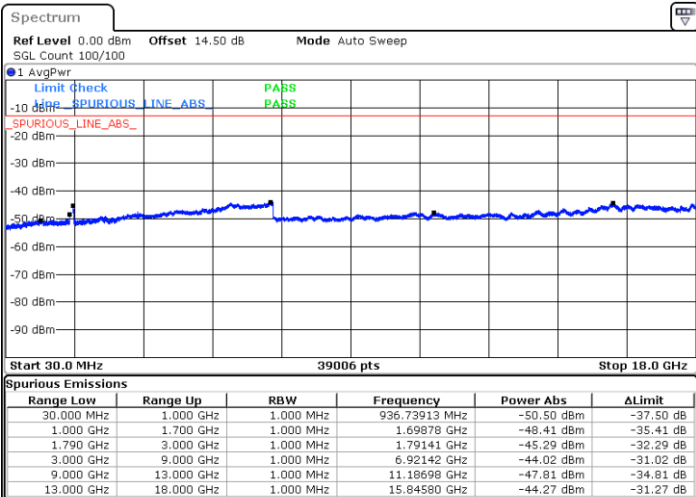

N/A

Date: 2.JAN.2021 22:12:03

LTE Band 66C / 10MHz+20MHz

64QAM

Lowest Channel / 1RB0 and 1RB99

Lowest Channel / 1RB49 and 1RB0

Date: 3.JAN.2021 00:18:28

Date: 3.JAN.2021 00:27:41

Lowest Channel / FullIRB

N/A

Date: 3.JAN.2021 00:16:00

LTE Band 66C / 10MHz+20MHz

64QAM

Middle Channel / 1RB0 and 1RB99

Middle Channel / 1RB49 and 1RB0

Date: 3.JAN.2021 00:33:35

Date: 3.JAN.2021 00:39:56

Middle Channel / FullRB

N/A

Date: 3.JAN.2021 00:32:17

LTE Band 66C / 10MHz+20MHz

64QAM

Highest Channel / 1RB0 and 1RB99

Highest Channel / 1RB49 and 1RB0

Date: 3.JAN.2021 00:47:30

Date: 3.JAN.2021 00:55:50

Highest Channel / FullIRB

N/A

Date: 3.JAN.2021 00:46:01

LTE Band 66C / 15MHz+10MHz

64QAM

Lowest Channel / 1RB0 and 1RB49