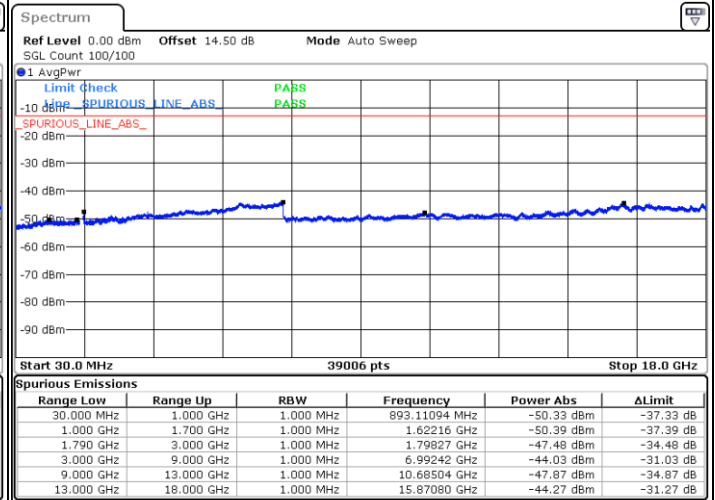

Highest Channel / FullIRB

N/A

Date: 3.JAN.2021 02:33:19

LTE Band 66C / 15MHz+20MHz

64QAM

Lowest Channel / 1RB0 and 1RB99

Lowest Channel / 1RB74 and 1RB80

Date: 3.JAN.2021 03:07:02

Date: 3.JAN.2021 03:15:37

Lowest Channel / FullIRB

N/A

Date: 3.JAN.2021 03:03:38

LTE Band 66C / 15MHz+20MHz

64QAM

Middle Channel / 1RB0 and 1RB9

Middle Channel / 1RB74 and 1RB0

Date: 3.JAN.2021 03:36:18

Date: 3.JAN.2021 03:54:27

Middle Channel / FullRB

N/A

Date: 3.JAN.2021 03:32:40

LTE Band 66C / 15MHz+20MHz

64QAM

Highest Channel / 1RB0 and 1RB99

Highest Channel / 1RB74 and 1RB0

Date: 3.JAN.2021 04:04:35

Date: 3.JAN.2021 04:13:38

Highest Channel / FullIRB

N/A

Date: 3.JAN.2021 04:02:39