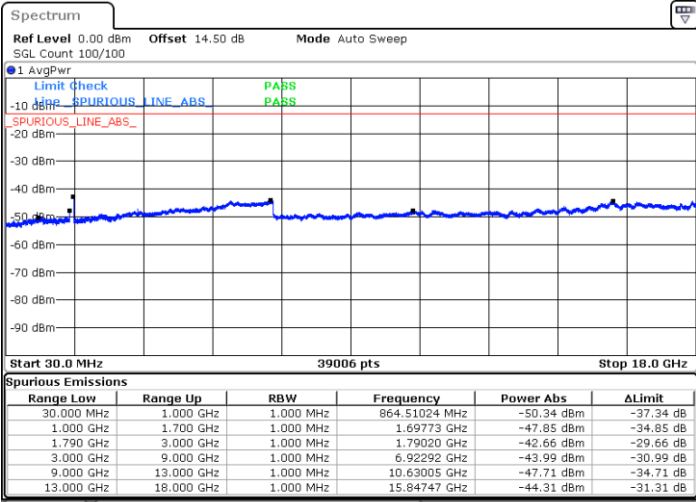

Highest Channel / FullIRB

N/A

Date: 3.JAN.2021 05:55:55

LTE Band 66C / 20MHz+10MHz

16QAM

Lowest Channel / 1RB0 and 1RB49

Lowest Channel / 1RB99 and 1RB0

Date: 3.JAN.2021 01:08:39

Date: 3.JAN.2021 01:14:43

Lowest Channel / FullIRB

N/A

Date: 3.JAN.2021 01:02:24

LTE Band 66C / 20MHz+10MHz

16QAM

Middle Channel / 1RB0 and 1RB49

Middle Channel / 1RB99 and 1RB0

Date: 3.JAN.2021 01:24:13

Date: 3.JAN.2021 01:27:24

Middle Channel / FullRB

N/A

Date: 3.JAN.2021 01:20:49

LTE Band 66C / 20MHz+10MHz

16QAM

Highest Channel / 1RB0 and 1RB49

Highest Channel / 1RB99 and 1RB0

Date: 3.JAN.2021 01:47:52

Date: 3.JAN.2021 01:54:11

Highest Channel / FullIRB

N/A

Date: 3.JAN.2021 01:42:41

LTE Band 66C / 20MHz+15MHz

16QAM