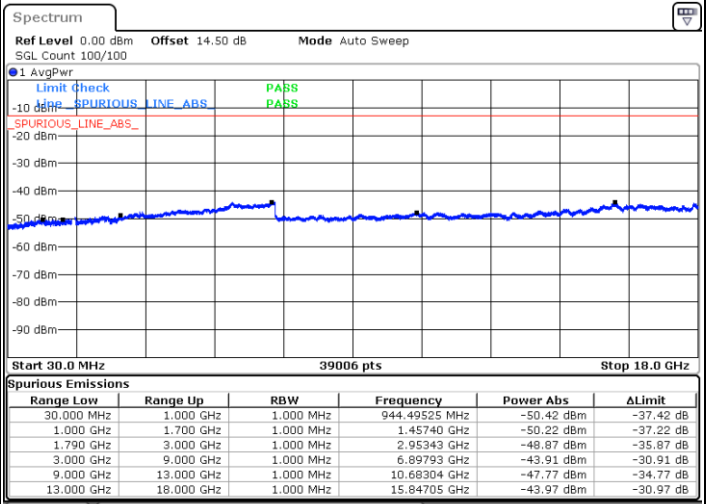

Date: 4.JAN.2021 00:58:09

Highest Channel / FullIRB

N/A

Date: 4.JAN.2021 00:44:55

LTE Band 66C / 5MHz+20MHz

64QAM

Lowest Channel / 1RB0 and 1RB99

Lowest Channel / 1RB24 and 1RB0

Date: 3.JAN.2021 22:22:15

Date: 3.JAN.2021 22:32:12

Lowest Channel / FullIRB

N/A

Date: 3.JAN.2021 22:19:54

LTE Band 66C / 5MHz+20MHz

64QAM

Middle Channel / 1RB0 and 1RB9

Middle Channel / 1RB24 and 1RB0

Date: 3.JAN.2021 22:45:18

Date: 3.JAN.2021 22:51:38

Middle Channel / FullIRB

N/A

Date: 3.JAN.2021 22:44:11

LTE Band 66C / 5MHz+20MHz

64QAM

Highest Channel / 1RB0 and 1RB99

Highest Channel / 1RB24 and 1RB0

Date: 3.JAN.2021 23:01:04

Date: 3.JAN.2021 23:48:12

Highest Channel / FullIRB

N/A

Date: 3.JAN.2021 22:59:03

LTE Band 66C / 10MHz+15MHz