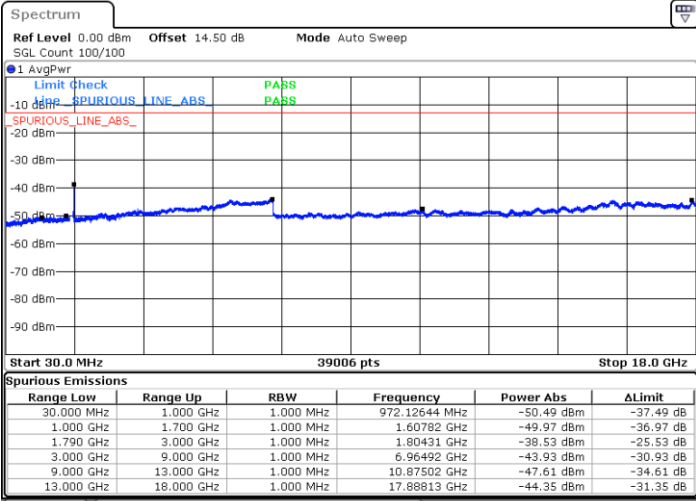

N/A

Date: 3.JAN.2021 02:17:52

LTE Band 66C / 15MHz+15MHz

64QAM

Highest Channel / 1RB0 and 1RB74

Highest Channel / 1RB74 and 1RB0

Date: 3.JAN.2021 02:35:39

Date: 3.JAN.2021 02:44:43

Highest Channel / FullIRB

N/A

Date: 3.JAN.2021 02:33:19

LTE Band 66C / 15MHz+20MHz

64QAM

Lowest Channel / 1RB0 and 1RB99

Lowest Channel / 1RB74 and 1RB80

Date: 3.JAN.2021 03:07:02

Date: 3.JAN.2021 03:15:37

Lowest Channel / FullIRB

N/A

Date: 3.JAN.2021 03:03:38

LTE Band 66C / 15MHz+20MHz

64QAM

Middle Channel / 1RB0 and 1RB9

Middle Channel / 1RB74 and 1RB0

Date: 3.JAN.2021 03:36:18

Date: 3.JAN.2021 03:54:27

Middle Channel / FullRB

N/A

Date: 3.JAN.2021 03:32:40

LTE Band 66C / 15MHz+20MHz

64QAM

Highest Channel / 1RB0 and 1RB99