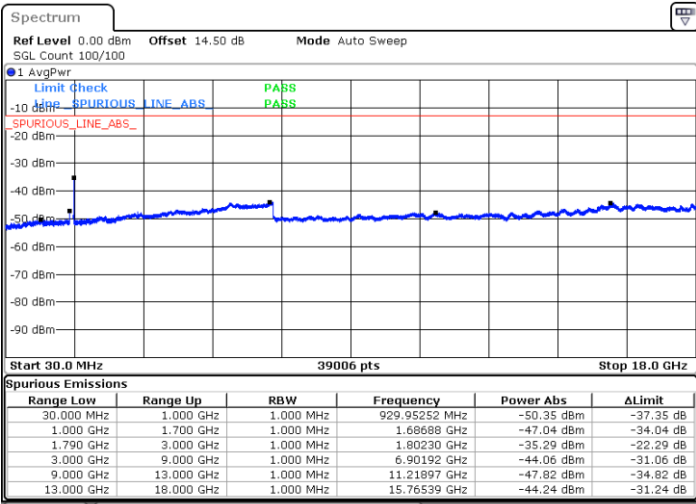

Date: 3.JAN.2021 00:47:30

Date: 3.JAN.2021 00:55:50

Highest Channel / FullIRB

N/A

Date: 3.JAN.2021 00:46:01

LTE Band 66C / 15MHz+10MHz

64QAM

Lowest Channel / 1RB0 and 1RB49

Lowest Channel / 1RB74 and 1RB0

Date: 2.JAN.2021 22:48:26

Date: 2.JAN.2021 22:58:46

Lowest Channel / FullIRB

N/A

Date: 2.JAN.2021 22:45:25

LTE Band 66C / 15MHz+10MHz

64QAM

Middle Channel / 1RB0 and 1RB49

Middle Channel / 1RB74 and 1RB0

Date: 2.JAN.2021 23:08:50

Date: 2.JAN.2021 23:15:17

Middle Channel / FullIRB

N/A

Date: 2.JAN.2021 23:07:39

LTE Band 66C / 15MHz+10MHz

64QAM

Highest Channel / 1RB0 and 1RB49

Highest Channel / 1RB74 and 1RB0

Date: 2.JAN.2021 23:23:23

Date: 3.JAN.2021 00:09:54

Highest Channel / FullIRB

N/A

Date: 2.JAN.2021 23:22:10