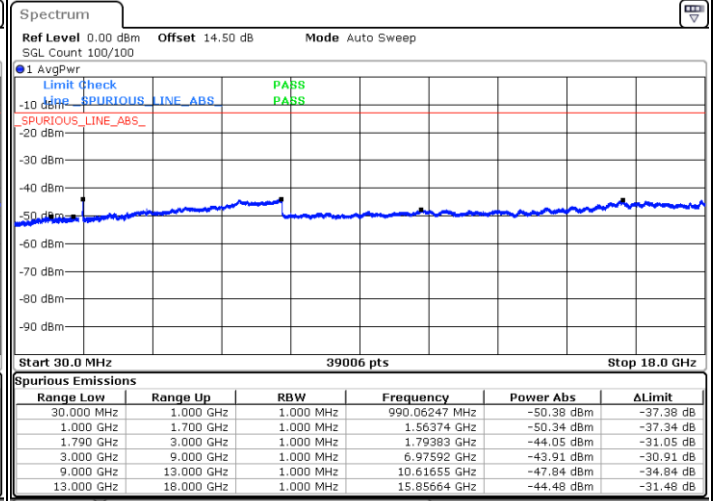

Lowest Channel / 1RB0 and 1RB74

Lowest Channel / 1RB99 and 1RB0

Date: 3.JAN.2021 04:29:54

Date: 3.JAN.2021 04:35:08

Lowest Channel / FullIRB

N/A

Date: 3.JAN.2021 04:23:27

LTE Band 66C / 20MHz+15MHz

LTE Band 66C / 20MHz+15MHz

16QAM

Highest Channel / 1RB0 and 1RB74

Highest Channel / 1RB99 and 1RB0

Date: 3.JAN.2021 05:10:15

Date: 3.JAN.2021 05:15:42

Highest Channel / FullIRB

N/A

Date: 3.JAN.2021 04:57:33

LTE Band 66C / 20MHz+20MHz

16QAM

Lowest Channel / 1RB0 and 1RB99

Lowest Channel / 1RB99 and 1RB0

Date: 3.JAN.2021 23:59:42

Date: 4.JAN.2021 00:05:16

Lowest Channel / FullIRB

Middle Channel / FullIRB

N/A

Date: 4.JAN.2021 00:15:57

LTE Band 66C / 20MHz+20MHz

16QAM

Highest Channel / 1RB0 and 1RB99

Highest Channel / 1RB99 and 1RB0

Date: 4.JAN.2021 00:53:08