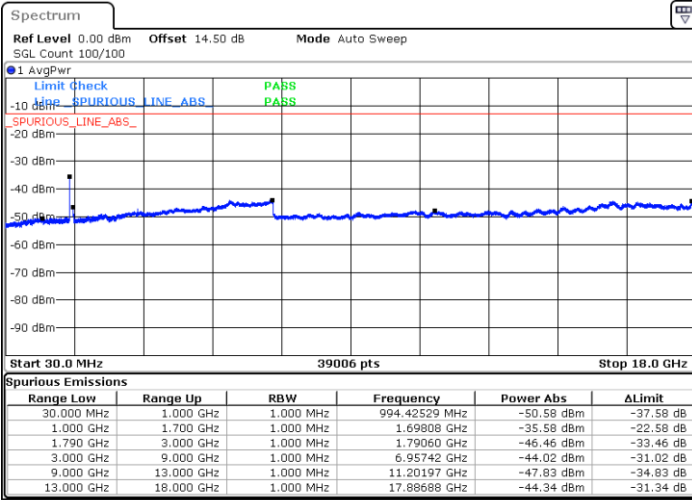

Highest Channel / 1RB99 and 1RB0

Date: 3.JAN.2021 01:47:52

Date: 3.JAN.2021 01:54:11

Highest Channel / FullIRB

N/A

Date: 3.JAN.2021 01:42:41

LTE Band 66C / 20MHz+15MHz

16QAM

Lowest Channel / 1RB0 and 1RB74

Lowest Channel / 1RB99 and 1RB0

Date: 3.JAN.2021 04:29:54

Date: 3.JAN.2021 04:35:08

Lowest Channel / FullIRB

N/A

Date: 3.JAN.2021 04:23:27

LTE Band 66C / 20MHz+15MHz

LTE Band 66C / 20MHz+15MHz

16QAM

Highest Channel / 1RB0 and 1RB74

Highest Channel / 1RB99 and 1RB0

Date: 3.JAN.2021 05:10:15

Date: 3.JAN.2021 05:15:42

Highest Channel / FullIRB

N/A