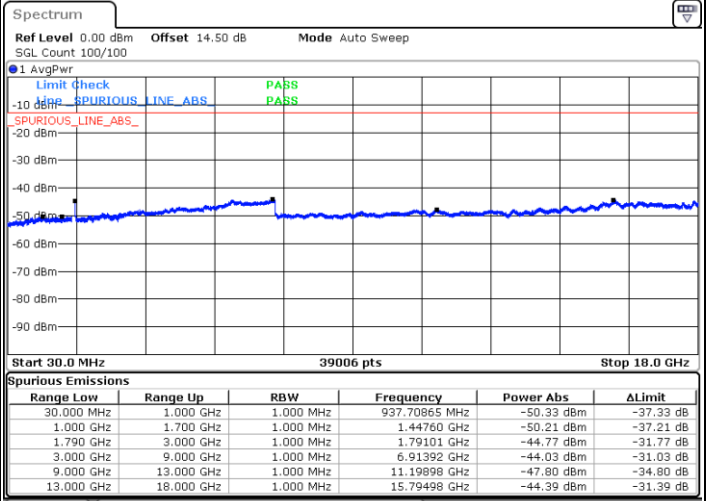

N/A

Date: 3.JAN.2021 02:17:52

LTE Band 66C / 15MHz+15MHz

64QAM

Highest Channel / 1RB0 and 1RB74

Highest Channel / 1RB74 and 1RB0

Date: 3.JAN.2021 02:35:39

Date: 3.JAN.2021 02:44:43

Highest Channel / FullIRB

N/A

Date: 3.JAN.2021 02:33:19

LTE Band 66C / 15MHz+20MHz

64QAM

Lowest Channel / 1RB0 and 1RB99

Lowest Channel / 1RB74 and 1RB80

Date: 3.JAN.2021 03:07:02

Date: 3.JAN.2021 03:15:37

Lowest Channel / FullIRB

N/A

Date: 3.JAN.2021 03:03:38

LTE Band 66C / 15MHz+20MHz

64QAM

Middle Channel / 1RB0 and 1RB9

Middle Channel / 1RB74 and 1RB0

Date: 3.JAN.2021 03:36:18

Date: 3.JAN.2021 03:54:27

Middle Channel / FullRB

N/A

Date: 3.JAN.2021 03:32:40

LTE Band 66C / 15MHz+20MHz

64QAM

Highest Channel / 1RB0 and 1RB99