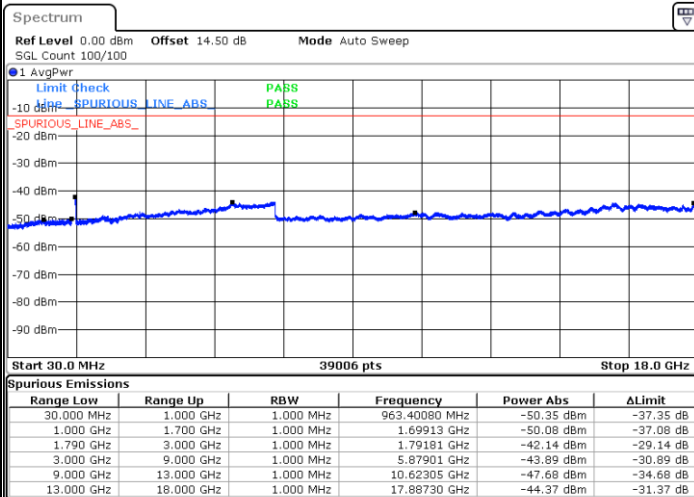

Date: 3.JAN.2021 22:22:15

Date: 3.JAN.2021 22:32:12

Lowest Channel / FullIRB

N/A

Date: 3.JAN.2021 22:19:54

LTE Band 66C / 5MHz+20MHz

64QAM

Middle Channel / 1RB0 and 1RB9

Middle Channel / 1RB24 and 1RB0

Date: 3.JAN.2021 22:45:18

Date: 3.JAN.2021 22:51:38

Middle Channel / FullIRB

N/A

Date: 3.JAN.2021 22:44:11

LTE Band 66C / 5MHz+20MHz

64QAM

Highest Channel / 1RB0 and 1RB99

Highest Channel / 1RB24 and 1RB0

Date: 3.JAN.2021 23:01:04

Date: 3.JAN.2021 23:48:12

Highest Channel / FullIRB

N/A

Date: 3.JAN.2021 22:59:03

LTE Band 66C / 10MHz+15MHz

64QAM

Lowest Channel / 1RB0 and 1RB74

Lowest Channel / 1RB49 and 1RB0

Date: 2.JAN.2021 21:38:39

Date: 2.JAN.2021 21:49:13

Lowest Channel / FullIRB

N/A

Date: 2.JAN.2021 21:34:45