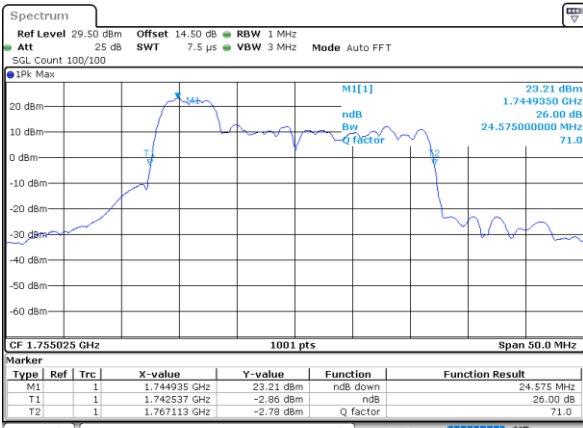

LTE Band 66C

QPSK

Lowest Channel / 20MHz+15MHz

Date: 3..JAN.2021 04:19:06

Lowest Channel / 20MHz+20MHz

Date: 3..JAN.2021 23:50:05

Middle Channel / 20MHz+15MHz

Date: 3..JAN.2021 04:19:09

Middle Channel / 20MHz+20MHz

Date: 4..JAN.2021 00:13:00

Highest Channel / 20MHz+15MHz

Date: 3..JAN.2021 04:15:08

Highest Channel / 20MHz+20MHz

Date: 4..JAN.2021 00:13:16

LTE Band 66C

16QAM

Lowest Channel / 5MHz+20MHz

Date: 3..JAN.2021 22:16:40

Lowest Channel / 10MHz+15MHz

Date: 2..JAN.2021 21:30:42

Middle Channel / 5MHz+20MHz

Date: 3..JAN.2021 22:14:38

Middle Channel / 10MHz+15MHz

Date: 2..JAN.2021 21:51:55

Highest Channel / 5MHz+20MHz

Date: 3..JAN.2021 22:55:06

Highest Channel / 10MHz+15MHz

Date: 2..JAN.2021 22:08:05

LTE Band 66C

16QAM

Lowest Channel / 10MHz+20MHz

Date: 3..JAN.2021 00:13:26