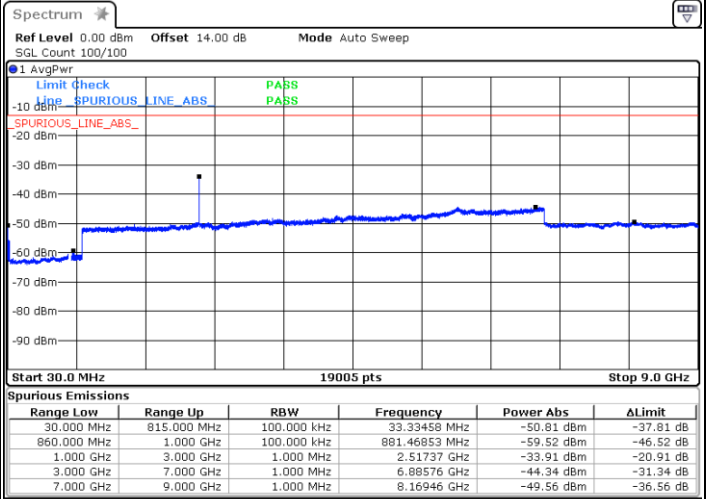

Date: 15.JAN.2021 01:31:55

LTE Band 5B / 10MHz+10MHz

16QAM

Middle Channel / 1RB0 and 1RB49

Middle Channel / 1RB49 and 1RB0

Date: 15.JAN.2021 14:45:20

Date: 15.JAN.2021 14:50:12

Middle Channel / FullIRB

N/A

Date: 15.JAN.2021 14:41:20

LTE Band 5B / 10MHz+10MHz

16QAM

Highest Channel / 1RB0 and 1RB49

Highest Channel / 1RB49 and 1RB0

Date: 15.JAN.2021 19:06:17

Date: 15.JAN.2021 19:15:01

Highest Channel / FullIRB

N/A

Date: 15.JAN.2021 18:57:49

LTE Band 5B / 3MHz+5MHz

64QAM

Lowest Channel / 1RB0 and 1RB24

Lowest Channel / 1RB14 and 1RB0

Date: 11.JAN.2021 23:40:29

Date: 11.JAN.2021 23:38:37

Lowest Channel / FullIRB

N/A

Date: 11.JAN.2021 23:43:21

LTE Band 5B / 3MHz+5MHz

64QAM

MiddleChannel / 1RB0 and 1RB24

Middle Channel / 1RB14 and 1RB0