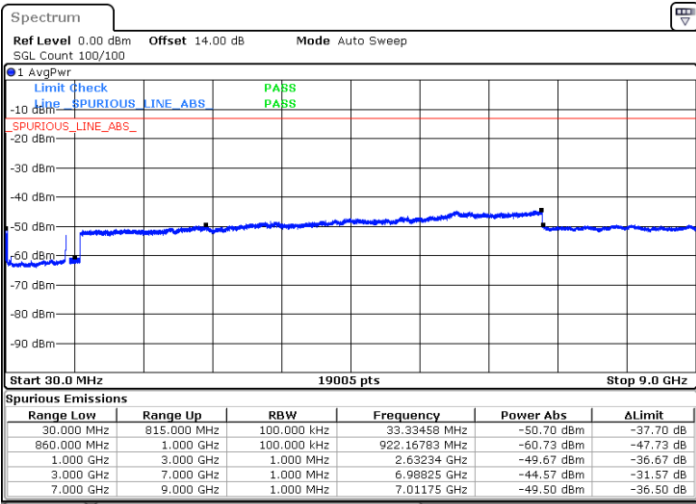

Middle Channel / 1RB49 and 1RB0

Date: 15.JAN.2021 00:46:25

Date: 15.JAN.2021 00:53:49

Middle Channel / FullIRB

N/A

Date: 15.JAN.2021 00:45:00

LTE Band 5B / 10MHz+5MHz

64QAM

Highest Channel / 1RB0 and 1RB24

Highest Channel / 1RB49 and 1RB0

Date: 15.JAN.2021 01:06:06

Date: 15.JAN.2021 01:22:22

Highest Channel / FullIRB

N/A

Date: 15.JAN.2021 01:02:01

LTE Band 5B / 10MHz+10MHz

64QAM

Lowest Channel / 1RB0 and 1RB49

Lowest Channel / 1RB49 and 1RB0

Date: 15.JAN.2021 01:36:27

Date: 15.JAN.2021 01:44:59

Lowest Channel / FullIRB

N/A

Date: 15.JAN.2021 01:34:10