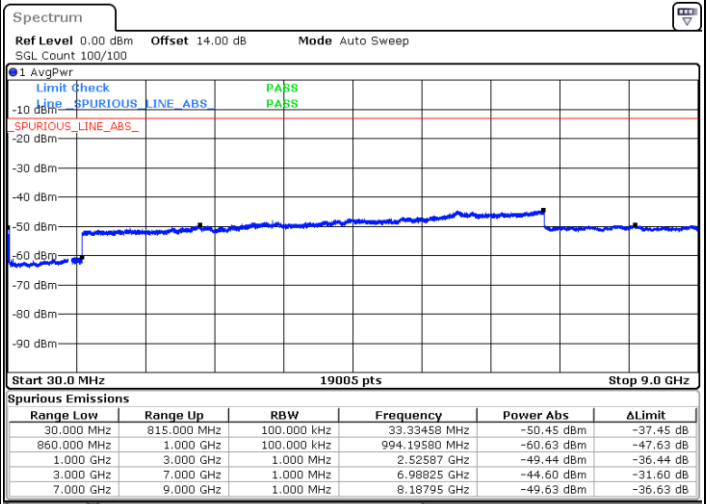

Date: 15.JAN.2021 00:18:12

Highest Channel / FullIRB

N/A

Date: 15.JAN.2021 00:06:01

LTE Band 5B / 10MHz+5MHz

64QAM

Lowest Channel / 1RB0 and 1RB24

Lowest Channel / 1RB49 and 1RB0

Date: 15.JAN.2021 00:29:04

Date: 15.JAN.2021 00:40:03

Lowest Channel / FullIRB

N/A

Date: 15.JAN.2021 00:26:58

LTE Band 5B / 10MHz+5MHz

64QAM

Middle Channel / 1RB0 and 1RB24

Middle Channel / 1RB49 and 1RB0

Date: 15.JAN.2021 00:46:25

Date: 15.JAN.2021 00:53:49

Middle Channel / FullIRB

N/A

Date: 15.JAN.2021 00:45:00

LTE Band 5B / 10MHz+5MHz

64QAM

Highest Channel / 1RB0 and 1RB24

Highest Channel / 1RB49 and 1RB0

Date: 15.JAN.2021 01:06:06

Date: 15.JAN.2021 01:22:22

Highest Channel / FullIRB

N/A

Date: 15.JAN.2021 01:02:01

LTE Band 5B / 10MHz+10MHz