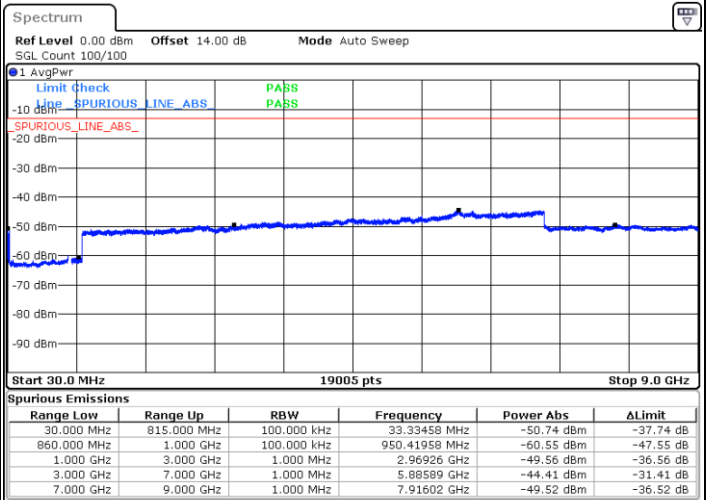

Middle Channel / FullIRB

N/A

Date: 14.JAN.2021 23:12:25

LTE Band 5B / 5MHz+10MHz

64QAM

Highest Channel / 1RB0 and 1RB49

Highest Channel / 1RB24 and 1RB0

Date: 15.JAN.2021 00:08:17

Date: 15.JAN.2021 00:18:12

Highest Channel / FullIRB

N/A

Date: 15.JAN.2021 00:06:01

LTE Band 5B / 10MHz+5MHz

64QAM

Lowest Channel / 1RB0 and 1RB24

Lowest Channel / 1RB49 and 1RB0

Date: 15.JAN.2021 00:29:04

Date: 15.JAN.2021 00:40:03

Lowest Channel / FullIRB

N/A

Date: 15.JAN.2021 00:26:58

LTE Band 5B / 10MHz+5MHz

64QAM

Middle Channel / 1RB0 and 1RB24

Highest Channel / 1RB0 and 1RB24

Highest Channel / 1RB49 and 1RB0

Date: 15.JAN.2021 01:06:06

Date: 15.JAN.2021 01:22:22

Highest Channel / FullIRB

N/A

Date: 15.JAN.2021 01:02:01

LTE Band 5B / 10MHz+10MHz