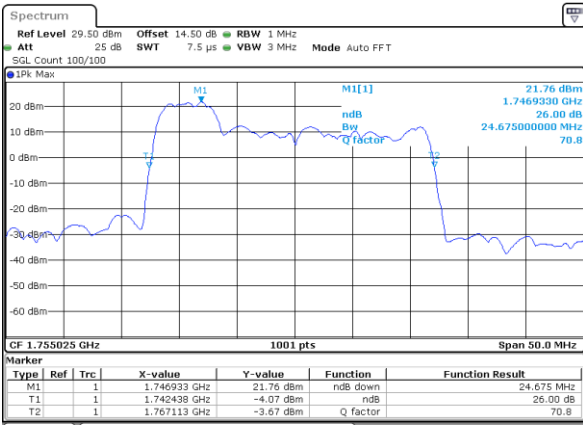

Mode	LTE Band 66C : 26dB BW(MHz)				
64QAM					
BW	5MHz+20MHz	10MHz+15MHz	10MHz+20MHz	15MHz+10MHz	15MHz+15MHz
Lowest CH	24.68	24.93	29.79	25.13	30.51
Middle CH	24.58	24.98	29.91	25.03	30.39
Highest CH	24.73	24.98	29.79	24.98	30.39
BW	15MHz+20MHz	20MHz+5MHz	20MHz+10MHz	20MHz+15MHz	20MHz+20MHz
Lowest CH	34.69	24.88	29.97	34.83	39.80
Middle CH	34.76	24.93	29.79	34.62	39.72
Highest CH	34.76	24.88	29.97	34.76	39.72

LTE Band 66C

QPSK

Lowest Channel / 5MHz+20MHz

Date: 3..JAN.2021 22:14:54

Lowest Channel / 10MHz+15MHz

Date: 2..JAN.2021 21:29:01

Middle Channel / 5MHz+20MHz

Date: 3..JAN.2021 22:13:22

Middle Channel / 10MHz+15MHz

Date: 2..JAN.2021 21:50:39

Highest Channel / 5MHz+20MHz

Date: 3..JAN.2021 22:15:19

Highest Channel / 10MHz+15MHz

Date: 2..JAN.2021 22:05:55

LTE Band 66C

QPSK

Highest Channel / 10MHz+20MHz

Date: 3..JAN.2021 00:41:15

Highest Channel / 15MHz+10MHz

Date: 2..JAN.2021 23:16:57

LTE Band 66C

QPSK

Lowest Channel / 15MHz+15MHz

Date: 3..JAN.2021 01:58:19