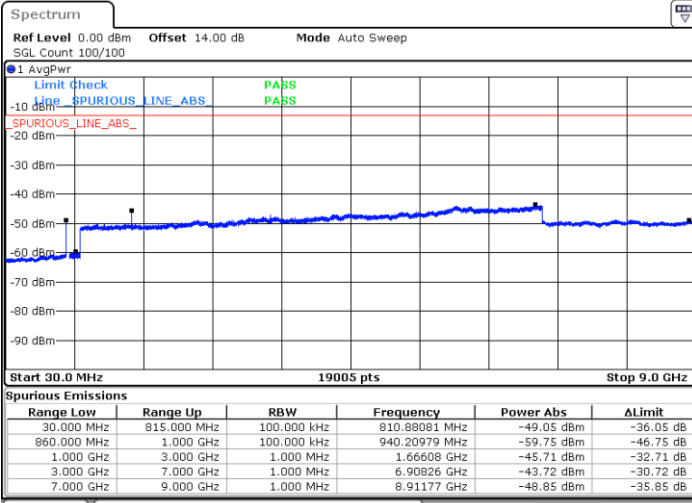

Highest Channel / FullIRB

N/A

Date: 15.JAN.2021 18:57:49

LTE Band 5B / 3MHz+5MHz

64QAM

Lowest Channel / 1RB0 and 1RB24

Lowest Channel / 1RB14 and 1RB0

Date: 11.JAN.2021 23:40:29

Date: 11.JAN.2021 23:38:37

Lowest Channel / FullIRB

N/A

Date: 11.JAN.2021 23:43:21

LTE Band 5B / 3MHz+5MHz

64QAM

MiddleChannel / 1RB0 and 1RB24

Middle Channel / 1RB14 and 1RB0

Date: 11.JAN.2021 23:35:15

Date: 11.JAN.2021 23:36:24

Middle Channel / FullIRB

N/A

Date: 11.JAN.2021 23:34:06

LTE Band 5B / 3MHz+5MHz

64QAM

Highest Channel / 1RB0 and 1RB24

Highest Channel / 1RB14 and 1RB0

Date: 11.JAN.2021 23:29:02

Date: 11.JAN.2021 23:25:48

Highest Channel / FullIRB

N/A

Date: 11.JAN.2021 23:32:29

LTE Band 5B / 5MHz+3MHz

64QAM