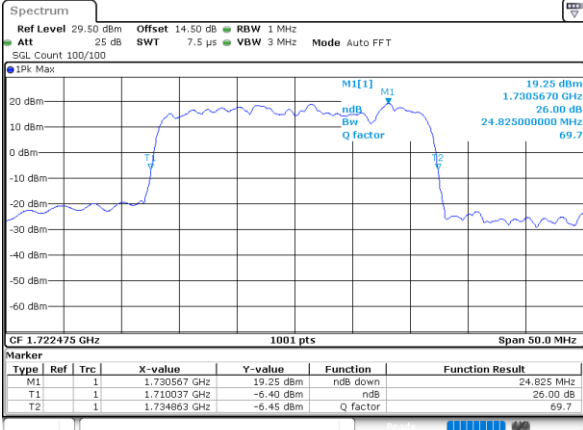

Highest Channel / 15MHz+10MHz

Date: 2..JAN.2021 23:18:21

LTE Band 66C

16QAM

Lowest Channel / 15MHz+15MHz

Date: 3..JAN.2021 02:00:13

Lowest Channel / 15MHz+20MHz

Date: 3..JAN.2021 02:58:53

Middle Channel / 15MHz+15MHz

Date: 3..JAN.2021 02:14:47

Middle Channel / 15MHz+20MHz

Date: 3..JAN.2021 03:30:01

Highest Channel / 15MHz+15MHz

Date: 3..JAN.2021 02:46:12

Highest Channel / 15MHz+20MHz

Date: 3..JAN.2021 03:58:42

LTE Band 66C

16QAM

Lowest Channel / 20MHz+5MHz

Date: 3..JAN.2021 05:24:33

Lowest Channel / 20MHz+10MHz

Date: 3..JAN.2021 01:00:22

Middle Channel / 20MHz+5MHz

Date: 3..JAN.2021 05:43:16