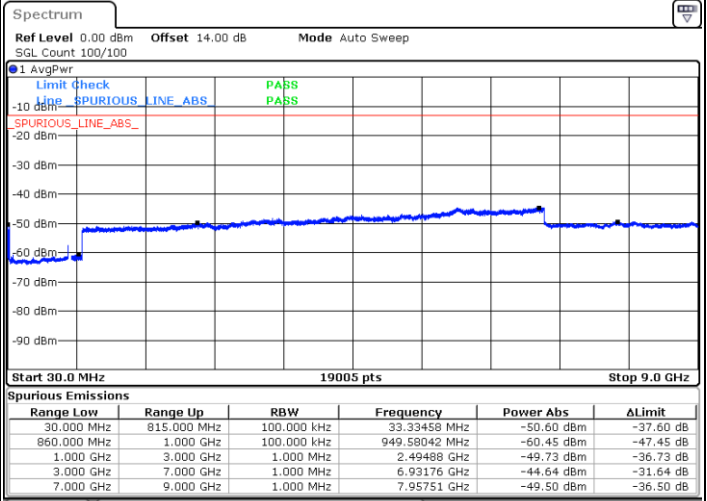

Middle Channel / 1RB49 and 1RB0

Date: 15.JAN.2021 00:46:25

Date: 15.JAN.2021 00:53:49

Middle Channel / FullIRB

N/A

Date: 15.JAN.2021 00:45:00

LTE Band 5B / 10MHz+5MHz

64QAM

Highest Channel / 1RB0 and 1RB24

Highest Channel / 1RB49 and 1RB0

Date: 15.JAN.2021 01:06:06

Date: 15.JAN.2021 01:22:22

Highest Channel / FullIRB

N/A

Date: 15.JAN.2021 01:02:01

LTE Band 5B / 10MHz+10MHz

64QAM

Lowest Channel / 1RB0 and 1RB49

Lowest Channel / 1RB49 and 1RB0

Date: 15.JAN.2021 01:36:27

Date: 15.JAN.2021 01:44:59

Lowest Channel / FullIRB

N/A

Date: 15.JAN.2021 01:34:10

LTE Band 5B / 10MHz+10MHz

64QAM

Middle Channel / 1RB0 and 1RB49

Middle Channel / 1RB49 and 1RB0

Date: 15.JAN.2021 14:44:31

Date: 15.JAN.2021 14:51:54

Middle Channel / FullIRB

N/A