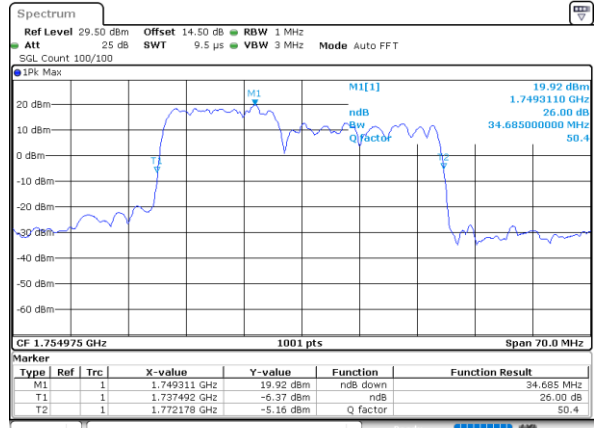

Middle Channel / 15MHz+20MHz

Date: 3..JAN.2021 03:30:01