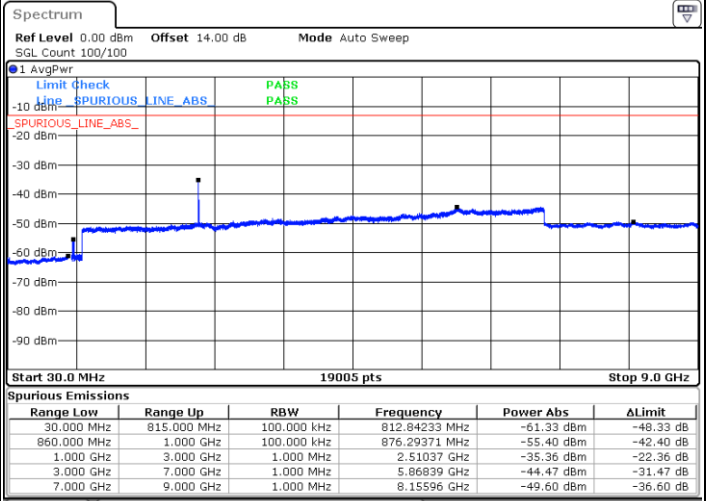

Highest Channel / 1RB0 and 1RB24

Highest Channel / 1RB49 and 1RB0

Date: 15.JAN.2021 01:06:06

Date: 15.JAN.2021 01:22:22

Highest Channel / FullIRB

N/A

Date: 15.JAN.2021 01:02:01

LTE Band 5B / 10MHz+10MHz

64QAM

Lowest Channel / 1RB0 and 1RB49

Lowest Channel / 1RB49 and 1RB0

Date: 15.JAN.2021 01:36:27

Date: 15.JAN.2021 01:44:59

Lowest Channel / FullIRB

N/A

Date: 15.JAN.2021 01:34:10

LTE Band 5B / 10MHz+10MHz

64QAM

Middle Channel / 1RB0 and 1RB49

Middle Channel / 1RB49 and 1RB0

Date: 15.JAN.2021 14:44:31

Date: 15.JAN.2021 14:51:54

Middle Channel / FullIRB

N/A

Date: 15.JAN.2021 14:42:30

LTE Band 5B / 10MHz+10MHz

64QAM

Highest Channel / 1RB0 and 1RB49

Highest Channel / 1RB49 and 1RB0

Date: 15.JAN.2021 19:04:27

Date: 15.JAN.2021 19:17:12

Highest Channel / FullIRB