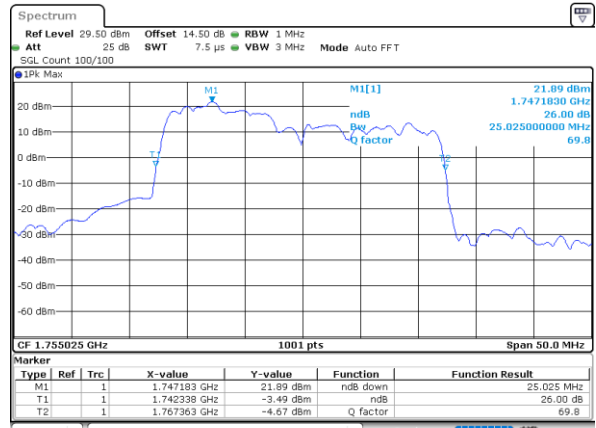

LTE Band 66C

QPSK

Lowest Channel / 20MHz+15MHz

Date: 3..JAN.2021 04:19:06

Lowest Channel / 20MHz+20MHz

Date: 3..JAN.2021 23:50:05

Middle Channel / 20MHz+15MHz

Date: 3..JAN.2021 04:19:09

Middle Channel / 20MHz+20MHz

Date: 4..JAN.2021 00:13:00

Highest Channel / 20MHz+15MHz

Date: 3..JAN.2021 04:15:08

Highest Channel / 20MHz+20MHz

Date: 4..JAN.2021 00:13:16

LTE Band 66C

16QAM

Lowest Channel / 5MHz+20MHz

Date: 3..JAN.2021 22:16:40

Lowest Channel / 10MHz+15MHz

Date: 2..JAN.2021 21:30:42

Middle Channel / 5MHz+20MHz

Date: 3..JAN.2021 22:14:38

Middle Channel / 10MHz+15MHz

Date: 2..JAN.2021 21:51:55

Highest Channel / 5MHz+20MHz

Date: 3..JAN.2021 22:55:06

Highest Channel / 10MHz+15MHz

Date: 2..JAN.2021 22:08:05

LTE Band 66C

16QAM

Lowest Channel / 10MHz+20MHz

Date: 3..JAN.2021 00:13:26