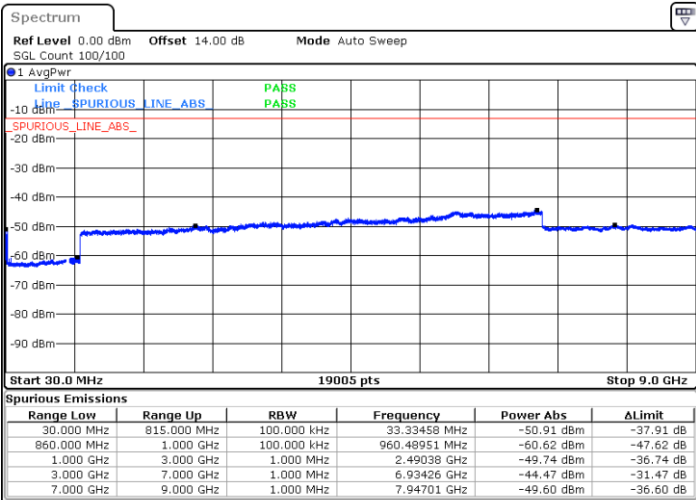

Date: 14.JAN.2021 01:37:42

LTE Band 5B / 5MHz+10MHz

64QAM

Lowest Channel / 1RB0 and 1RB49

Lowest Channel / 1RB24 and 1RB0

Date: 14.JAN.2021 22:59:19

Date: 14.JAN.2021 23:08:46

Lowest Channel / FullIRB

N/A

Date: 14.JAN.2021 23:10:17

LTE Band 5B / 5MHz+10MHz

64QAM

Middle Channel / 1RB0 and 1RB49

Middle Channel / 1RB24 and 1RB0

Date: 14.JAN.2021 23:19:02

Date: 14.JAN.2021 23:19:59

Middle Channel / FullIRB

N/A

Date: 14.JAN.2021 23:12:25

LTE Band 5B / 5MHz+10MHz

64QAM

Highest Channel / 1RB0 and 1RB49

Highest Channel / 1RB24 and 1RB0

Date: 15.JAN.2021 00:08:17

Date: 15.JAN.2021 00:18:12

Highest Channel / FullIRB

N/A

Date: 15.JAN.2021 00:06:01

LTE Band 5B / 10MHz+5MHz

64QAM

Lowest Channel / 1RB0 and 1RB24

Lowest Channel / 1RB49 and 1RB0