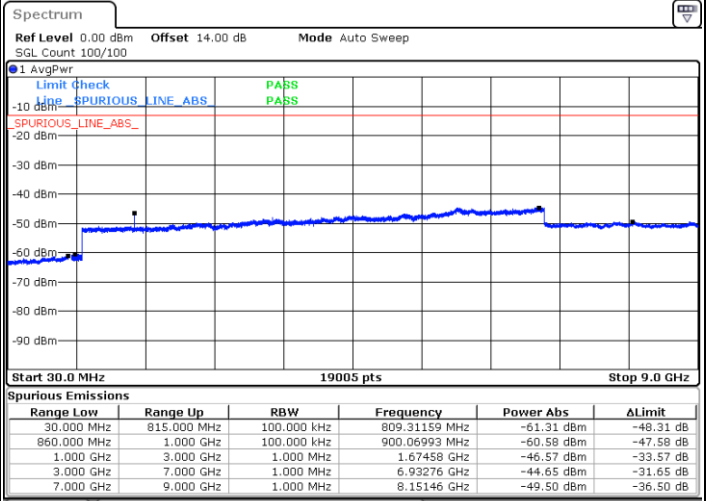

Highest Channel / 1RB14 and 1RB0

Date: 11.JAN.2021 23:29:02

Date: 11.JAN.2021 23:25:48

Highest Channel / FullIRB

N/A

Date: 11.JAN.2021 23:32:29

LTE Band 5B / 5MHz+3MHz

64QAM

Lowest Channel / 1RB0 and 1RB14

Lowest Channel / 1RB24 and 1RB0

Date: 14.JAN.2021 00:59:10

Date: 14.JAN.2021 01:01:30

Lowest Channel / FullIRB

N/A

Date: 14.JAN.2021 00:41:45

LTE Band 5B / 5MHz+3MHz

64QAM

Middle Channel / 1RB0 and 1RB14

Middle Channel / 1RB24 and 1RB0

Date: 14.JAN.2021 01:24:38

Date: 14.JAN.2021 01:25:53

Middle Channel / FullIRB

N/A

Date: 14.JAN.2021 01:11:16

LTE Band 5B / 5MHz+3MHz

64QAM

Highest Channel / 1RB0 and 1RB14

Highest Channel / 1RB24 and 1RB0

Date: 14.JAN.2021 01:40:31

Date: 14.JAN.2021 01:55:17

Highest Channel / FullIRB

N/A