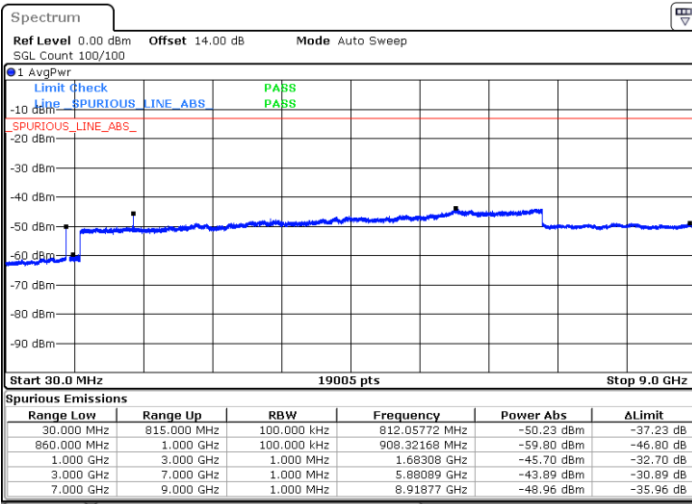

Date: 11.JAN.2021 23:38:37

Lowest Channel / FullIRB

N/A

Date: 11.JAN.2021 23:43:21

LTE Band 5B / 3MHz+5MHz

64QAM

MiddleChannel / 1RB0 and 1RB24

Middle Channel / 1RB14 and 1RB0

Date: 11.JAN.2021 23:35:15

Date: 11.JAN.2021 23:36:24

Middle Channel / FullIRB

N/A

Date: 11.JAN.2021 23:34:06

LTE Band 5B / 3MHz+5MHz

64QAM

Highest Channel / 1RB0 and 1RB24

Highest Channel / 1RB14 and 1RB0

Date: 11.JAN.2021 23:29:02

Date: 11.JAN.2021 23:25:48

Highest Channel / FullIRB

N/A

Date: 11.JAN.2021 23:32:29

LTE Band 5B / 5MHz+3MHz

64QAM

Lowest Channel / 1RB0 and 1RB14

Lowest Channel / 1RB24 and 1RB0

Date: 14.JAN.2021 00:59:10

Date: 14.JAN.2021 01:01:30

Lowest Channel / FullIRB

N/A

Date: 14.JAN.2021 00:41:45

LTE Band 5B / 5MHz+3MHz