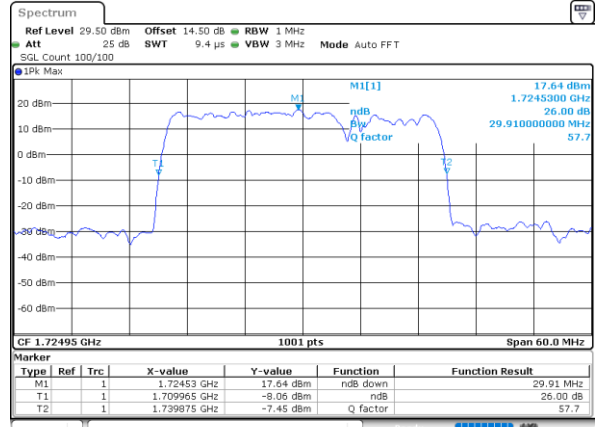

Lowest Channel / 15MHz+20MHz

Date: 3..JAN.2021 02:47:43

Middle Channel / 15MHz+15MHz

Date: 3..JAN.2021 02:13:21

Middle Channel / 15MHz+20MHz

Date: 3..JAN.2021 03:28:43

Highest Channel / 15MHz+15MHz

Date: 3..JAN.2021 02:27:58

Highest Channel / 15MHz+20MHz

Date: 3..JAN.2021 03:56:46

LTE Band 66C

QPSK

Lowest Channel / 20MHz+5MHz

Date: 3..JAN.2021 05:21:35

Lowest Channel / 20MHz+10MHz

Date: 3..JAN.2021 00:58:27

Middle Channel / 20MHz+5MHz

Date: 3..JAN.2021 05:42:11

Middle Channel / 20MHz+10MHz

Date: 3..JAN.2021 01:17:56

Highest Channel / 20MHz+5MHz

Date: 3..JAN.2021 05:53:04

Highest Channel / 20MHz+10MHz

Date: 3..JAN.2021 01:38:40

LTE Band 66C

QPSK

Lowest Channel / 20MHz+15MHz

Date: 3..JAN.2021 04:19:06

Lowest Channel / 20MHz+20MHz

Date: 3..JAN.2021 23:50:05

Middle Channel / 20MHz+15MHz

Date: 3..JAN.2021 04:19:09