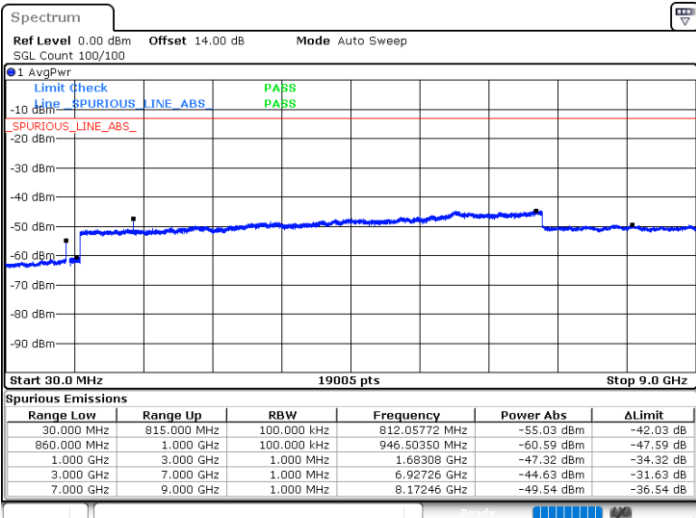

Lowest Channel / 1RB0 and 1RB14

Lowest Channel / 1RB24 and 1RB0

Date: 14.JAN.2021 00:59:10

Date: 14.JAN.2021 01:01:30

Lowest Channel / FullIRB

N/A

Date: 14.JAN.2021 00:41:45

LTE Band 5B / 5MHz+3MHz

64QAM

Middle Channel / 1RB0 and 1RB14

Middle Channel / 1RB24 and 1RB0

Date: 14.JAN.2021 01:24:38

Date: 14.JAN.2021 01:25:53

Middle Channel / FullIRB

N/A

Date: 14.JAN.2021 01:11:16

LTE Band 5B / 5MHz+3MHz

64QAM

Highest Channel / 1RB0 and 1RB14

Highest Channel / 1RB24 and 1RB0

Date: 14.JAN.2021 01:40:31

Date: 14.JAN.2021 01:55:17

Highest Channel / FullIRB

N/A

Date: 14.JAN.2021 01:37:42

LTE Band 5B / 5MHz+10MHz

64QAM

Lowest Channel / 1RB0 and 1RB49

Lowest Channel / 1RB24 and 1RB0

Date: 14.JAN.2021 22:59:19

Date: 14.JAN.2021 23:08:46

Lowest Channel / FullIRB