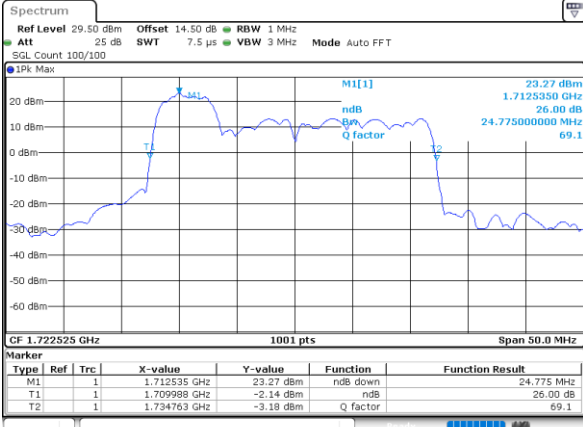

LTE Band 66C

QPSK

Lowest Channel / 20MHz+15MHz

Date: 3..JAN.2021 04:19:06

Lowest Channel / 20MHz+20MHz

Date: 3..JAN.2021 23:50:05

Middle Channel / 20MHz+15MHz

Date: 3..JAN.2021 04:19:09

Middle Channel / 20MHz+20MHz

Date: 4..JAN.2021 00:13:00

Highest Channel / 20MHz+15MHz

Date: 3..JAN.2021 04:15:08

Highest Channel / 20MHz+20MHz

Date: 4..JAN.2021 00:13:16

LTE Band 66C

16QAM

Lowest Channel / 5MHz+20MHz

Date: 3..JAN.2021 22:16:40

Lowest Channel / 10MHz+15MHz

Date: 2..JAN.2021 21:30:42

Middle Channel / 5MHz+20MHz

Date: 3..JAN.2021 22:14:38

Middle Channel / 10MHz+15MHz

Date: 2..JAN.2021 21:51:55

Highest Channel / 5MHz+20MHz

Date: 3..JAN.2021 22:55:06

Highest Channel / 10MHz+15MHz

Date: 2..JAN.2021 22:08:05

LTE Band 66C

16QAM

Lowest Channel / 10MHz+20MHz

Date: 3..JAN.2021 00:13:26