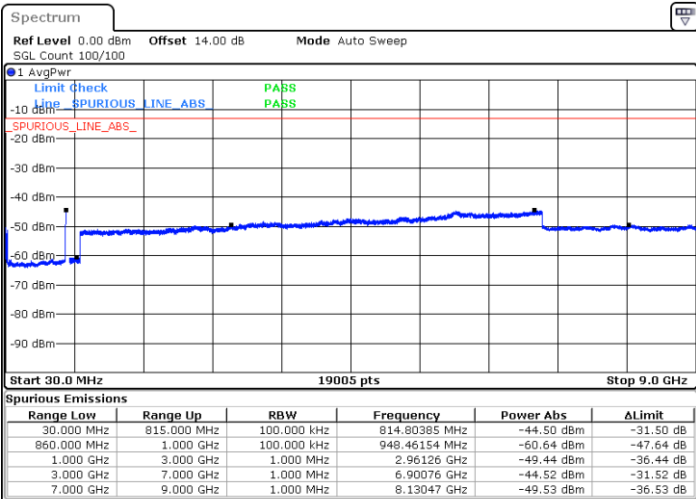

LTE Band 5B / 10MHz+10MHz

16QAM

Lowest Channel / 1RB0 and 1RB49

Lowest Channel / 1RB49 and 1RB0

Date: 15.JAN.2021 01:37:58

Date: 15.JAN.2021 01:43:28

Lowest Channel / FullIRB

N/A

Date: 15.JAN.2021 01:31:55

LTE Band 5B / 10MHz+10MHz

16QAM

Middle Channel / 1RB0 and 1RB49

Middle Channel / 1RB49 and 1RB0

Date: 15.JAN.2021 14:45:20

Date: 15.JAN.2021 14:50:12

Middle Channel / FullIRB

N/A

Date: 15.JAN.2021 14:41:20

LTE Band 5B / 10MHz+10MHz

16QAM

Highest Channel / 1RB0 and 1RB49

Highest Channel / 1RB49 and 1RB0

Date: 15.JAN.2021 19:06:17

Date: 15.JAN.2021 19:15:01