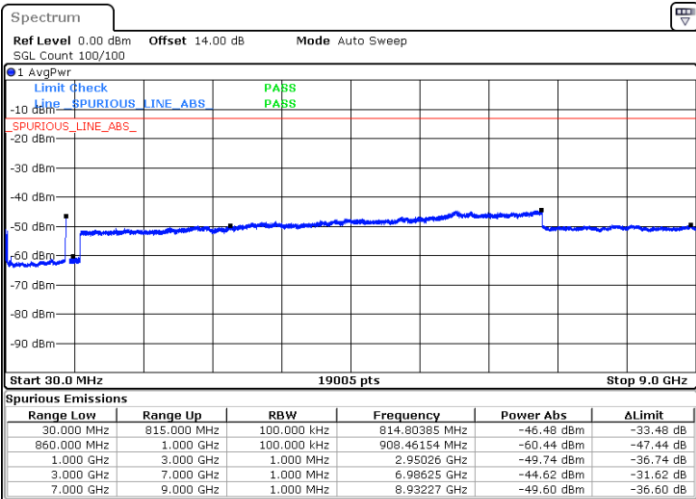

LTE Band 5B / 5MHz+3MHz

64QAM

Highest Channel / 1RB0 and 1RB14

Highest Channel / 1RB24 and 1RB0

Date: 14.JAN.2021 01:40:31

Date: 14.JAN.2021 01:55:17

Highest Channel / FullIRB

N/A

Date: 14.JAN.2021 01:37:42

LTE Band 5B / 5MHz+10MHz

64QAM

Lowest Channel / 1RB0 and 1RB49

Lowest Channel / 1RB24 and 1RB0

Date: 14.JAN.2021 22:59:19

Date: 14.JAN.2021 23:08:46

Lowest Channel / FullIRB

N/A

Date: 14.JAN.2021 23:10:17

LTE Band 5B / 5MHz+10MHz

64QAM

Middle Channel / 1RB0 and 1RB49

Middle Channel / 1RB24 and 1RB0

Date: 14.JAN.2021 23:19:02

Date: 14.JAN.2021 23:19:59

Middle Channel / FullIRB

N/A

Date: 14.JAN.2021 23:12:25

LTE Band 5B / 5MHz+10MHz

64QAM

Highest Channel / 1RB0 and 1RB49

Highest Channel / 1RB24 and 1RB0

Date: 15.JAN.2021 00:08:17