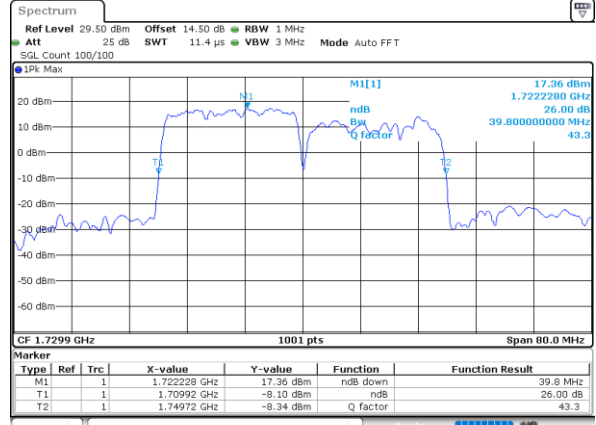

Highest Channel / 15MHz+20MHz

Date: 3..JAN.2021 03:56:46

LTE Band 66C

QPSK

Lowest Channel / 20MHz+5MHz

Date: 3..JAN.2021 05:21:35

Lowest Channel / 20MHz+10MHz

Date: 3..JAN.2021 00:58:27

Middle Channel / 20MHz+5MHz

Date: 3..JAN.2021 05:42:11

Middle Channel / 20MHz+10MHz

Date: 3..JAN.2021 01:17:56

Highest Channel / 20MHz+5MHz

Date: 3..JAN.2021 05:53:04

Highest Channel / 20MHz+10MHz

Date: 3..JAN.2021 01:38:40

LTE Band 66C

QPSK

Lowest Channel / 20MHz+15MHz

Date: 3..JAN.2021 04:19:06

Lowest Channel / 20MHz+20MHz

Date: 3..JAN.2021 23:50:05

Middle Channel / 20MHz+15MHz

Date: 3..JAN.2021 04:19:09

Middle Channel / 20MHz+20MHz

Date: 4..JAN.2021 00:13:00

Highest Channel / 20MHz+15MHz

Date: 3..JAN.2021 04:15:08

Highest Channel / 20MHz+20MHz

Date: 4..JAN.2021 00:13:16

LTE Band 66C

16QAM