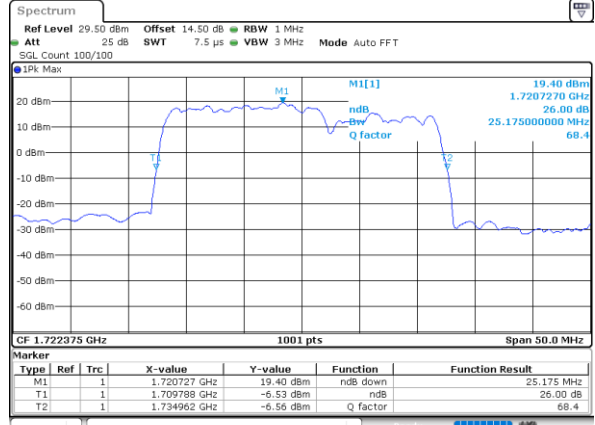

LTE Band 66C

QPSK

Lowest Channel / 5MHz+20MHz

Date: 3..JAN.2021 22:14:54

Lowest Channel / 10MHz+15MHz

Date: 2..JAN.2021 21:29:01

Middle Channel / 5MHz+20MHz

Date: 3..JAN.2021 22:13:22

Middle Channel / 10MHz+15MHz

Date: 2..JAN.2021 21:50:39

Highest Channel / 5MHz+20MHz

Date: 3..JAN.2021 22:15:19

Highest Channel / 10MHz+15MHz

Date: 2..JAN.2021 22:05:55

LTE Band 66C

QPSK

Lowest Channel / 10MHz+20MHz

Date: 3..JAN.2021 00:11:43

Lowest Channel / 15MHz+10MHz

Date: 2..JAN.2021 22:39:06

Middle Channel / 10MHz+20MHz

Date: 3..JAN.2021 00:29:08

Middle Channel / 15MHz+10MHz

Date: 2..JAN.2021 23:00:21

Highest Channel / 10MHz+20MHz

Date: 3..JAN.2021 00:41:15

Highest Channel / 15MHz+10MHz

Date: 2..JAN.2021 23:16:57

LTE Band 66C

QPSK

Lowest Channel / 15MHz+15MHz

Date: 3..JAN.2021 01:58:19