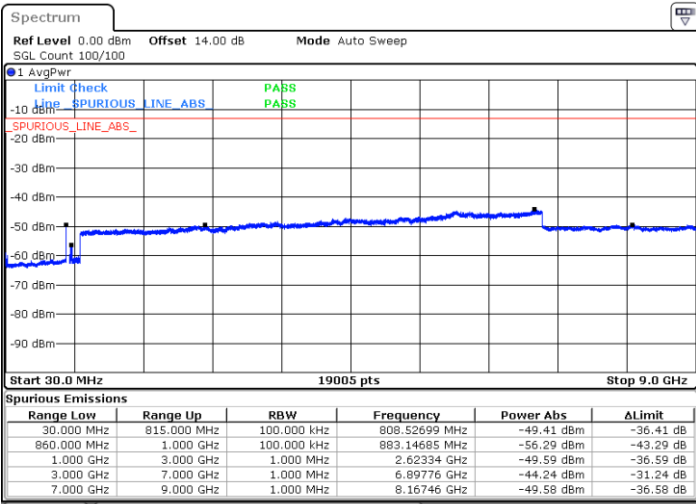

LTE Band 5B / 10MHz+10MHz

16QAM

Lowest Channel / 1RB0 and 1RB49

Lowest Channel / 1RB49 and 1RB0

Date: 15.JAN.2021 01:37:58

Date: 15.JAN.2021 01:43:28

Lowest Channel / FullIRB

N/A

Date: 15.JAN.2021 01:31:55

LTE Band 5B / 10MHz+10MHz

16QAM

Middle Channel / 1RB0 and 1RB49

Middle Channel / 1RB49 and 1RB0

Date: 15.JAN.2021 14:45:20

Date: 15.JAN.2021 14:50:12

Middle Channel / FullIRB

N/A

Date: 15.JAN.2021 14:41:20

LTE Band 5B / 10MHz+10MHz

16QAM

Highest Channel / 1RB0 and 1RB49

Highest Channel / 1RB49 and 1RB0

Date: 15.JAN.2021 19:06:17

Date: 15.JAN.2021 19:15:01

Highest Channel / FullIRB

N/A

Date: 15.JAN.2021 18:57:49

LTE Band 5B / 3MHz+5MHz

64QAM

Lowest Channel / 1RB0 and 1RB24

Lowest Channel / 1RB14 and 1RB0

Date: 11.JAN.2021 23:40:29