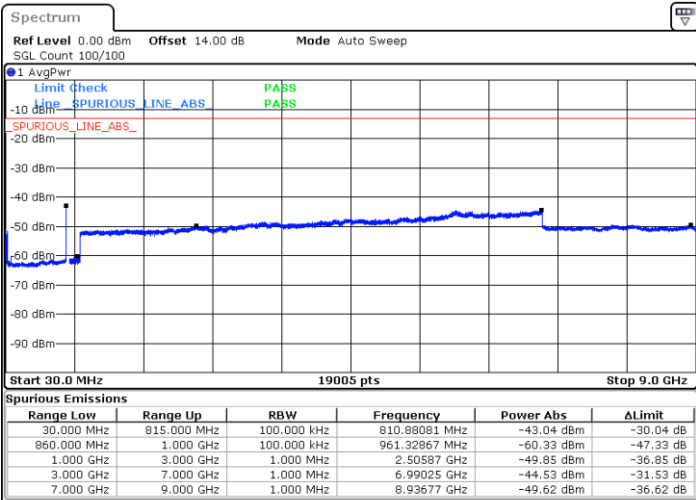

LTE Band 5B / 5MHz+3MHz

64QAM

Highest Channel / 1RB0 and 1RB14

Highest Channel / 1RB24 and 1RB0

Date: 14.JAN.2021 01:40:31

Date: 14.JAN.2021 01:55:17

Highest Channel / FullIRB

N/A

Date: 14.JAN.2021 01:37:42

LTE Band 5B / 5MHz+10MHz

64QAM

Lowest Channel / 1RB0 and 1RB49

Lowest Channel / 1RB24 and 1RB0

Date: 14.JAN.2021 22:59:19

Date: 14.JAN.2021 23:08:46

Lowest Channel / FullIRB

N/A

Date: 14.JAN.2021 23:10:17

LTE Band 5B / 5MHz+10MHz

64QAM

Middle Channel / 1RB0 and 1RB49

Middle Channel / 1RB24 and 1RB0

Date: 14.JAN.2021 23:19:02

Date: 14.JAN.2021 23:19:59

Middle Channel / FullIRB

N/A

Date: 14.JAN.2021 23:12:25

LTE Band 5B / 5MHz+10MHz

64QAM

Highest Channel / 1RB0 and 1RB49

Highest Channel / 1RB24 and 1RB0

Date: 15.JAN.2021 00:08:17