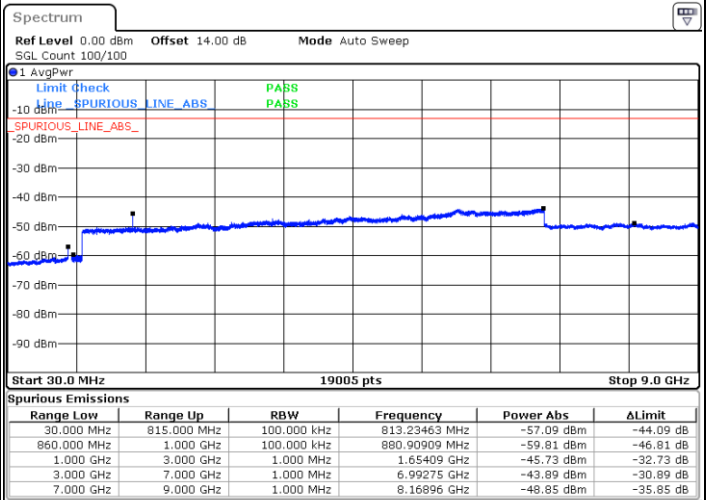

N/A

Date: 15.JAN.2021 14:41:20

LTE Band 5B / 10MHz+10MHz

16QAM

Highest Channel / 1RB0 and 1RB49

Highest Channel / 1RB49 and 1RB0

Date: 15.JAN.2021 19:06:17

Date: 15.JAN.2021 19:15:01

Highest Channel / FullIRB

N/A

Date: 15.JAN.2021 18:57:49

LTE Band 5B / 3MHz+5MHz

64QAM

Lowest Channel / 1RB0 and 1RB24

Lowest Channel / 1RB14 and 1RB0

Date: 11.JAN.2021 23:40:29

Date: 11.JAN.2021 23:38:37

Lowest Channel / FullIRB

N/A

Date: 11.JAN.2021 23:43:21

LTE Band 5B / 3MHz+5MHz

64QAM

MiddleChannel / 1RB0 and 1RB24

Middle Channel / 1RB14 and 1RB0

Date: 11.JAN.2021 23:35:15

Date: 11.JAN.2021 23:36:24

Middle Channel / FullIRB

N/A

Date: 11.JAN.2021 23:34:06

LTE Band 5B / 3MHz+5MHz

64QAM

Highest Channel / 1RB0 and 1RB24