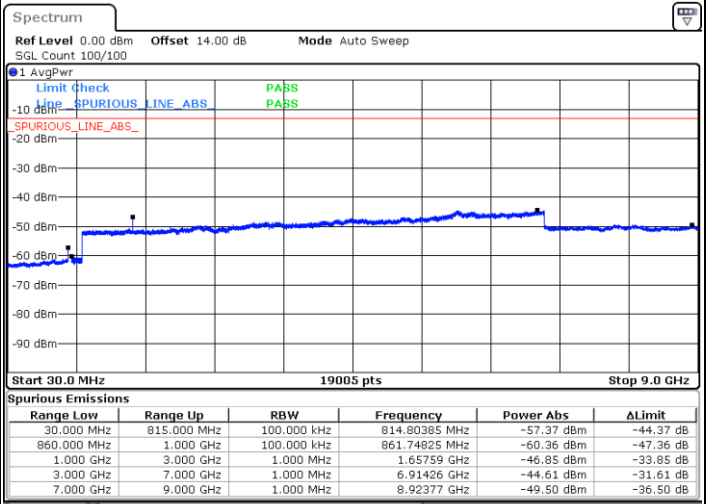

Date: 11.JAN.2021 23:35:15

Date: 11.JAN.2021 23:36:24

Middle Channel / FullIRB

N/A

Date: 11.JAN.2021 23:34:06

LTE Band 5B / 3MHz+5MHz

64QAM

Highest Channel / 1RB0 and 1RB24

Highest Channel / 1RB14 and 1RB0

Date: 11.JAN.2021 23:29:02

Date: 11.JAN.2021 23:25:48

Highest Channel / FullIRB

N/A

Date: 11.JAN.2021 23:32:29

LTE Band 5B / 5MHz+3MHz

64QAM

Lowest Channel / 1RB0 and 1RB14

Lowest Channel / 1RB24 and 1RB0

Date: 14.JAN.2021 00:59:10

Date: 14.JAN.2021 01:01:30

Lowest Channel / FullIRB

N/A

Date: 14.JAN.2021 00:41:45

LTE Band 5B / 5MHz+3MHz