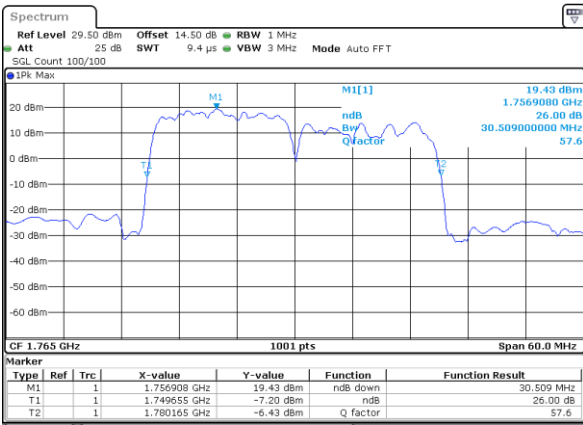

Highest Channel / 10MHz+20MHz

Date: 3..JAN.2021 00:41:15

Highest Channel / 15MHz+10MHz

Date: 2..JAN.2021 23:16:57

LTE Band 66C

QPSK

Lowest Channel / 15MHz+15MHz

Date: 3..JAN.2021 01:58:19

Lowest Channel / 15MHz+20MHz

Date: 3..JAN.2021 02:47:43

Middle Channel / 15MHz+15MHz

Date: 3..JAN.2021 02:13:21

Middle Channel / 15MHz+20MHz

Date: 3..JAN.2021 03:28:43

Highest Channel / 15MHz+15MHz

Date: 3..JAN.2021 02:27:58

Highest Channel / 15MHz+20MHz

Date: 3..JAN.2021 03:56:46

LTE Band 66C

QPSK

Lowest Channel / 20MHz+5MHz

Date: 3..JAN.2021 05:21:35

Lowest Channel / 20MHz+10MHz

Date: 3..JAN.2021 00:58:27