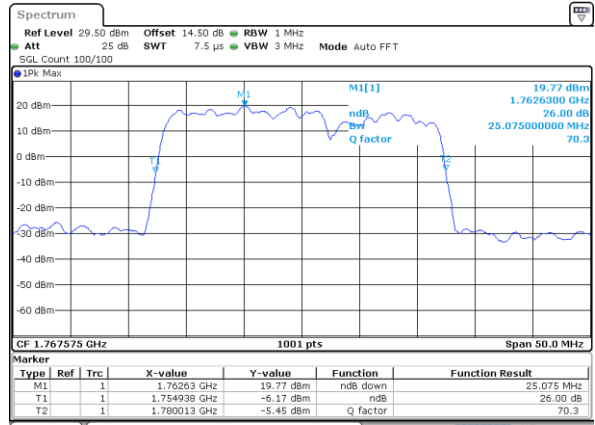

LTE Band 66C

QPSK

Lowest Channel / 5MHz+20MHz

Date: 3..JAN.2021 22:14:54

Lowest Channel / 10MHz+15MHz

Date: 2..JAN.2021 21:29:01

Middle Channel / 5MHz+20MHz

Date: 3..JAN.2021 22:13:22

Middle Channel / 10MHz+15MHz

Date: 2..JAN.2021 21:50:39

Highest Channel / 5MHz+20MHz

Date: 3..JAN.2021 22:15:19

Highest Channel / 10MHz+15MHz

Date: 2..JAN.2021 22:05:55

LTE Band 66C

QPSK

Lowest Channel / 10MHz+20MHz

Date: 3..JAN.2021 00:11:43

Lowest Channel / 15MHz+10MHz

Date: 2..JAN.2021 22:39:06

Middle Channel / 10MHz+20MHz

Date: 3..JAN.2021 00:29:08

Middle Channel / 15MHz+10MHz

Date: 2..JAN.2021 23:00:21

Highest Channel / 10MHz+20MHz

Date: 3..JAN.2021 00:41:15

Highest Channel / 15MHz+10MHz

Date: 2..JAN.2021 23:16:57

LTE Band 66C

QPSK

Lowest Channel / 15MHz+15MHz

Date: 3..JAN.2021 01:58:19