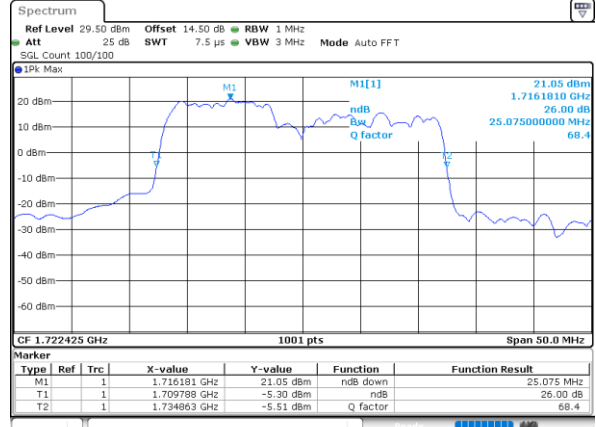

LTE Band 66C

QPSK

Lowest Channel / 20MHz+15MHz

Date: 3..JAN.2021 04:19:06

Lowest Channel / 20MHz+20MHz

Date: 3..JAN.2021 23:50:05

Middle Channel / 20MHz+15MHz

Date: 3..JAN.2021 04:19:09

Middle Channel / 20MHz+20MHz

Date: 4..JAN.2021 00:13:00

Highest Channel / 20MHz+15MHz

Date: 3..JAN.2021 04:15:08

Highest Channel / 20MHz+20MHz

Date: 4..JAN.2021 00:13:16

LTE Band 66C

16QAM

Lowest Channel / 5MHz+20MHz

Date: 3..JAN.2021 22:16:40

Lowest Channel / 10MHz+15MHz

Date: 2..JAN.2021 21:30:42

Middle Channel / 5MHz+20MHz

Date: 3..JAN.2021 22:14:38

Middle Channel / 10MHz+15MHz

Date: 2..JAN.2021 21:51:55

Highest Channel / 5MHz+20MHz

Date: 3..JAN.2021 22:55:06

Highest Channel / 10MHz+15MHz

Date: 2..JAN.2021 22:08:05

LTE Band 66C

16QAM

Lowest Channel / 10MHz+20MHz

Date: 3..JAN.2021 00:13:26