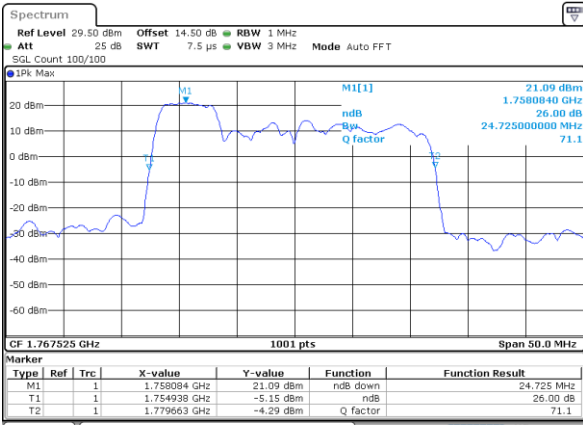

Mode	LTE Band 66C : 26dB BW(MHz)				
64QAM					
BW	5MHz+20MHz	10MHz+15MHz	10MHz+20MHz	15MHz+10MHz	15MHz+15MHz
Lowest CH	24.68	24.93	29.79	25.13	30.51
Middle CH	24.58	24.98	29.91	25.03	30.39
Highest CH	24.73	24.98	29.79	24.98	30.39
BW	15MHz+20MHz	20MHz+5MHz	20MHz+10MHz	20MHz+15MHz	20MHz+20MHz
Lowest CH	34.69	24.88	29.97	34.83	39.80
Middle CH	34.76	24.93	29.79	34.62	39.72
Highest CH	34.76	24.88	29.97	34.76	39.72

LTE Band 66C

QPSK

Lowest Channel / 5MHz+20MHz

Date: 3..JAN.2021 22:14:54

Lowest Channel / 10MHz+15MHz

Date: 2..JAN.2021 21:29:01

Middle Channel / 5MHz+20MHz

Date: 3..JAN.2021 22:13:22

Middle Channel / 10MHz+15MHz

Date: 2..JAN.2021 21:50:39

Highest Channel / 5MHz+20MHz

Date: 3..JAN.2021 22:15:19

Highest Channel / 10MHz+15MHz

Date: 2..JAN.2021 22:05:55

LTE Band 66C

QPSK

Highest Channel / 10MHz+20MHz

Date: 3..JAN.2021 00:41:15

Highest Channel / 15MHz+10MHz

Date: 2..JAN.2021 23:16:57

LTE Band 66C

QPSK

Lowest Channel / 15MHz+15MHz

Date: 3..JAN.2021 01:58:19