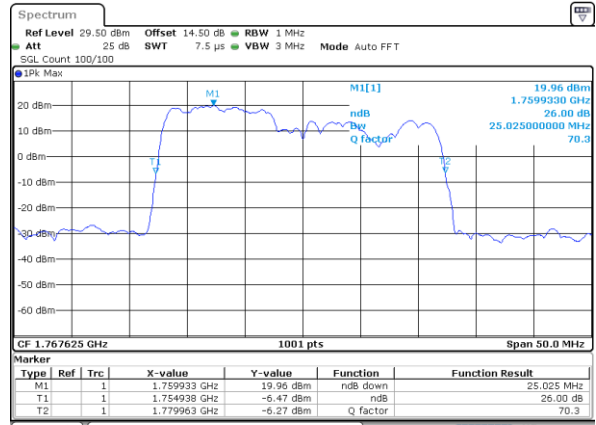

LTE Band 66C

QPSK

Lowest Channel / 5MHz+20MHz

Date: 3..JAN.2021 22:14:54

Lowest Channel / 10MHz+15MHz

Date: 2..JAN.2021 21:29:01

Middle Channel / 5MHz+20MHz

Date: 3..JAN.2021 22:13:22

Middle Channel / 10MHz+15MHz

Date: 2..JAN.2021 21:50:39

Highest Channel / 5MHz+20MHz

Date: 3..JAN.2021 22:15:19

Highest Channel / 10MHz+15MHz

Date: 2..JAN.2021 22:05:55

LTE Band 66C

QPSK

Lowest Channel / 10MHz+20MHz

Date: 3..JAN.2021 00:11:43

Lowest Channel / 15MHz+10MHz

Date: 2..JAN.2021 22:39:06

Middle Channel / 10MHz+20MHz

Date: 3..JAN.2021 00:29:08

Middle Channel / 15MHz+10MHz

Date: 2..JAN.2021 23:00:21

Highest Channel / 10MHz+20MHz

Date: 3..JAN.2021 00:41:15

Highest Channel / 15MHz+10MHz

Date: 2..JAN.2021 23:16:57

LTE Band 66C

QPSK

Lowest Channel / 15MHz+15MHz

Date: 3..JAN.2021 01:58:19