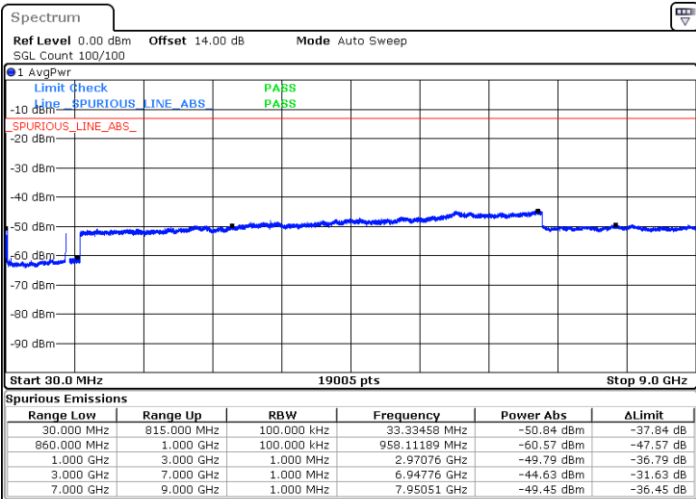

Date: 15.JAN.2021 00:29:04

Date: 15.JAN.2021 00:40:03

Lowest Channel / FullIRB

N/A

Date: 15.JAN.2021 00:26:58

LTE Band 5B / 10MHz+5MHz

64QAM

Middle Channel / 1RB0 and 1RB24

Middle Channel / 1RB49 and 1RB0

Date: 15.JAN.2021 00:46:25

Date: 15.JAN.2021 00:53:49

Middle Channel / FullIRB

N/A

Date: 15.JAN.2021 00:45:00

LTE Band 5B / 10MHz+5MHz

64QAM

Highest Channel / 1RB0 and 1RB24

Highest Channel / 1RB49 and 1RB0

Date: 15.JAN.2021 01:06:06

Date: 15.JAN.2021 01:22:22

Highest Channel / FullIRB

N/A

Date: 15.JAN.2021 01:02:01

LTE Band 5B / 10MHz+10MHz