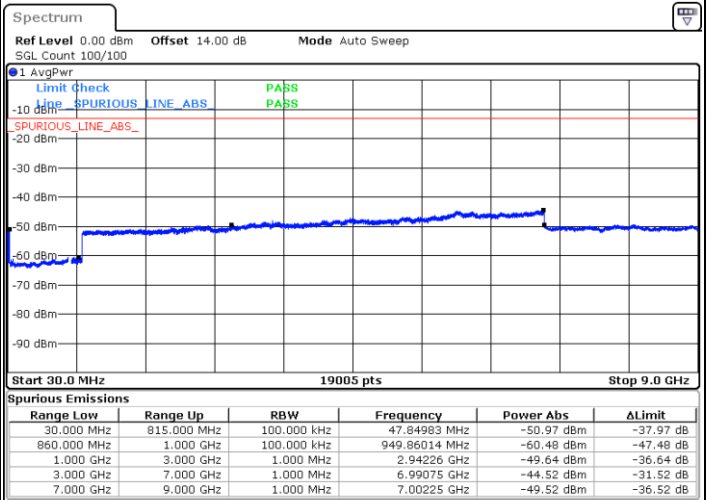

Date: 14.JAN.2021 01:37:42

LTE Band 5B / 5MHz+10MHz

64QAM

Lowest Channel / 1RB0 and 1RB49

Lowest Channel / 1RB24 and 1RB0

Date: 14.JAN.2021 22:59:19

Date: 14.JAN.2021 23:08:46

Lowest Channel / FullIRB

N/A

Date: 14.JAN.2021 23:10:17

LTE Band 5B / 5MHz+10MHz

64QAM

Middle Channel / 1RB0 and 1RB49

Middle Channel / 1RB24 and 1RB0

Date: 14.JAN.2021 23:19:02

Date: 14.JAN.2021 23:19:59

Middle Channel / FullIRB

N/A

Date: 14.JAN.2021 23:12:25

LTE Band 5B / 5MHz+10MHz

64QAM

Highest Channel / 1RB0 and 1RB49

Highest Channel / 1RB24 and 1RB0

Date: 15.JAN.2021 00:08:17

Date: 15.JAN.2021 00:18:12

Highest Channel / FullIRB

N/A

Date: 15.JAN.2021 00:06:01

LTE Band 5B / 10MHz+5MHz

64QAM

Lowest Channel / 1RB0 and 1RB24

Lowest Channel / 1RB49 and 1RB0