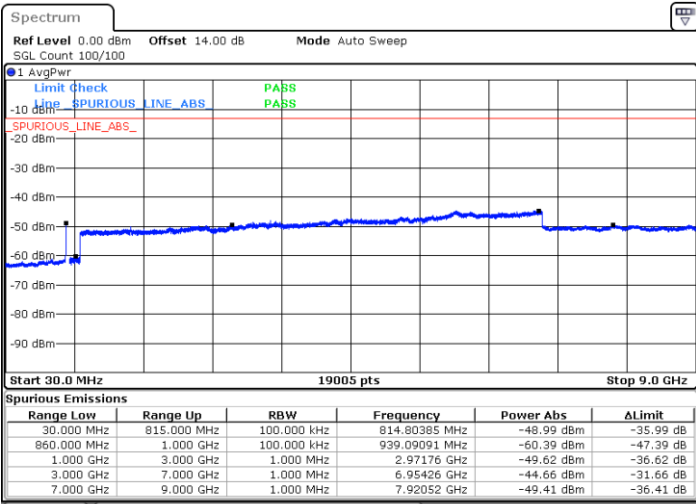

Highest Channel / 1RB14 and 1RB0

Date: 11.JAN.2021 23:29:02

Date: 11.JAN.2021 23:25:48

Highest Channel / FullIRB

N/A

Date: 11.JAN.2021 23:32:29

LTE Band 5B / 5MHz+3MHz

64QAM

Lowest Channel / 1RB0 and 1RB14

Lowest Channel / 1RB24 and 1RB0

Date: 14.JAN.2021 00:59:10

Date: 14.JAN.2021 01:01:30

Lowest Channel / FullIRB

N/A

Date: 14.JAN.2021 00:41:45

LTE Band 5B / 5MHz+3MHz

LTE Band 5B / 5MHz+3MHz

64QAM

Highest Channel / 1RB0 and 1RB14

Highest Channel / 1RB24 and 1RB0

Date: 14.JAN.2021 01:40:31

Date: 14.JAN.2021 01:55:17

Highest Channel / FullIRB

N/A