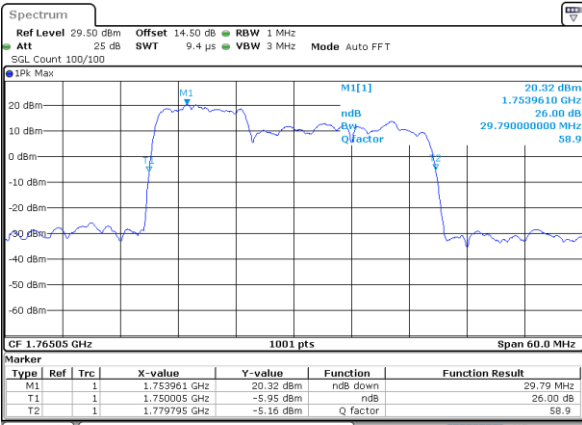

LTE Band 66C

QPSK

Lowest Channel / 5MHz+20MHz

Date: 3..JAN.2021 22:14:54

Lowest Channel / 10MHz+15MHz

Date: 2..JAN.2021 21:29:01

Middle Channel / 5MHz+20MHz

Date: 3..JAN.2021 22:13:22

Middle Channel / 10MHz+15MHz

Date: 2..JAN.2021 21:50:39

Highest Channel / 5MHz+20MHz

Date: 3..JAN.2021 22:15:19

Highest Channel / 10MHz+15MHz

Date: 2..JAN.2021 22:05:55

LTE Band 66C

QPSK

Lowest Channel / 10MHz+20MHz

Date: 3..JAN.2021 00:11:43

Lowest Channel / 15MHz+10MHz

Date: 2..JAN.2021 22:39:06

Middle Channel / 10MHz+20MHz

Date: 3..JAN.2021 00:29:08

Middle Channel / 15MHz+10MHz

Date: 2..JAN.2021 23:00:21

Highest Channel / 10MHz+20MHz

Date: 3..JAN.2021 00:41:15

Highest Channel / 15MHz+10MHz

Date: 2..JAN.2021 23:16:57

LTE Band 66C

QPSK

Lowest Channel / 15MHz+15MHz

Date: 3..JAN.2021 01:58:19