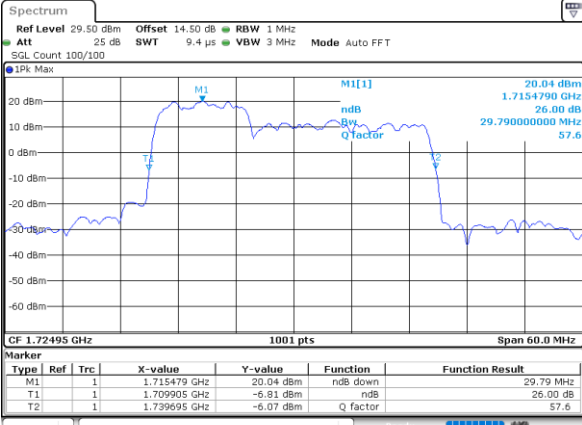

LTE Band 66C

QPSK

Lowest Channel / 5MHz+20MHz

Date: 3..JAN.2021 22:14:54

Lowest Channel / 10MHz+15MHz

Date: 2..JAN.2021 21:29:01

Middle Channel / 5MHz+20MHz

Date: 3..JAN.2021 22:13:22

Middle Channel / 10MHz+15MHz

Date: 2..JAN.2021 21:50:39

Highest Channel / 5MHz+20MHz

Date: 3..JAN.2021 22:15:19

Highest Channel / 10MHz+15MHz

Date: 2..JAN.2021 22:05:55

LTE Band 66C

QPSK

Lowest Channel / 10MHz+20MHz

Date: 3..JAN.2021 00:11:43

Lowest Channel / 15MHz+10MHz

Date: 2..JAN.2021 22:39:06

Middle Channel / 10MHz+20MHz

Date: 3..JAN.2021 00:29:08

Middle Channel / 15MHz+10MHz

Date: 2..JAN.2021 23:00:21

Highest Channel / 10MHz+20MHz

Date: 3..JAN.2021 00:41:15

Highest Channel / 15MHz+10MHz

Date: 2..JAN.2021 23:16:57

LTE Band 66C

QPSK

Lowest Channel / 15MHz+15MHz

Date: 3..JAN.2021 01:58:19