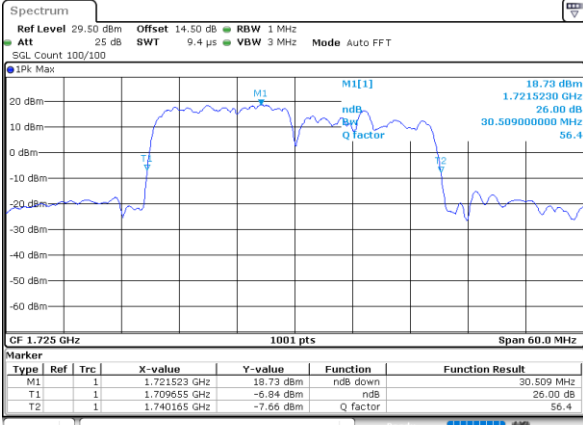

Highest Channel / 5MHz+20MHz

Date: 3..JAN.2021 22:55:06

Highest Channel / 10MHz+15MHz

Date: 2..JAN.2021 22:08:05

LTE Band 66C

16QAM

Lowest Channel / 10MHz+20MHz

Date: 3..JAN.2021 00:13:26

Lowest Channel / 15MHz+10MHz

Date: 2..JAN.2021 22:40:57

Middle Channel / 10MHz+20MHz

Date: 3..JAN.2021 00:10:15

Middle Channel / 15MHz+10MHz

Date: 2..JAN.2021 23:04:46

Highest Channel / 10MHz+20MHz

Date: 3..JAN.2021 00:42:42

Highest Channel / 15MHz+10MHz

Date: 2..JAN.2021 23:18:21

LTE Band 66C

16QAM

Lowest Channel / 15MHz+15MHz

Date: 3..JAN.2021 02:00:13

Lowest Channel / 15MHz+20MHz

Date: 3..JAN.2021 02:58:53

LTE Band 66C

16QAM

Lowest Channel / 20MHz+5MHz

Date: 3..JAN.2021 05:24:33

Lowest Channel / 20MHz+10MHz

Date: 3..JAN.2021 01:00:22

Middle Channel / 20MHz+5MHz

Date: 3..JAN.2021 05:43:16