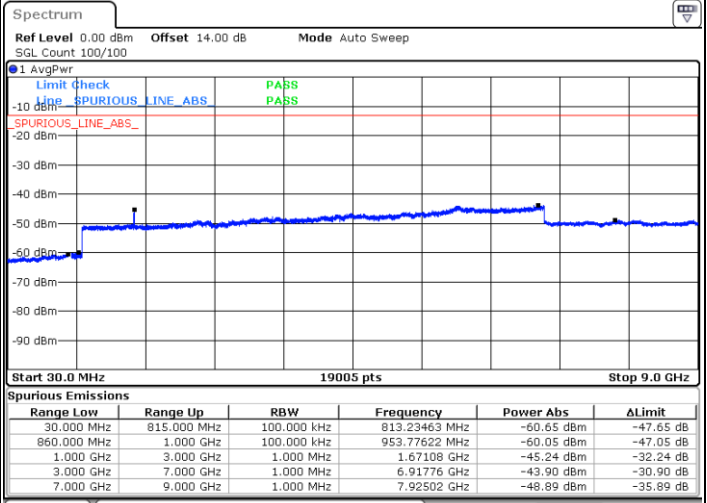

Highest Channel / FullIRB

N/A

Date: 15.JAN.2021 18:57:49

LTE Band 5B / 3MHz+5MHz

64QAM

Lowest Channel / 1RB0 and 1RB24

Lowest Channel / 1RB14 and 1RB0

Date: 11.JAN.2021 23:40:29

Date: 11.JAN.2021 23:38:37

Lowest Channel / FullIRB

N/A

Date: 11.JAN.2021 23:43:21

LTE Band 5B / 3MHz+5MHz

64QAM

MiddleChannel / 1RB0 and 1RB24

Middle Channel / 1RB14 and 1RB0

Date: 11.JAN.2021 23:35:15

Date: 11.JAN.2021 23:36:24

Middle Channel / FullIRB

N/A

Date: 11.JAN.2021 23:34:06

LTE Band 5B / 3MHz+5MHz

64QAM

Highest Channel / 1RB0 and 1RB24

Highest Channel / 1RB14 and 1RB0

Date: 11.JAN.2021 23:29:02

Date: 11.JAN.2021 23:25:48

Highest Channel / FullIRB

N/A

Date: 11.JAN.2021 23:32:29

LTE Band 5B / 5MHz+3MHz

64QAM