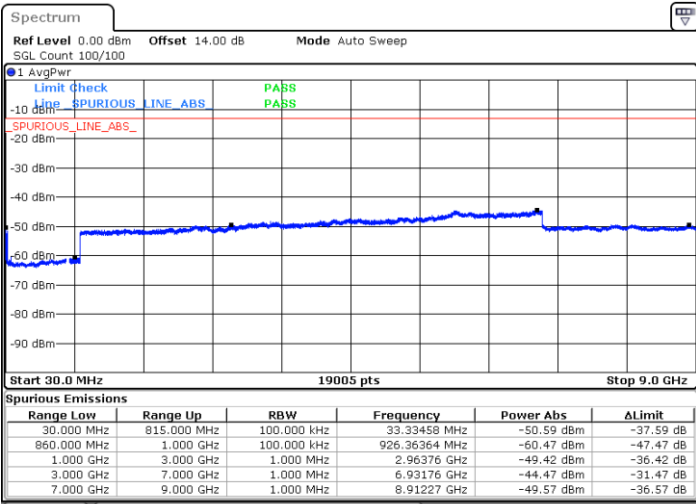

Date: 15.JAN.2021 00:29:04

Date: 15.JAN.2021 00:40:03

Lowest Channel / FullIRB

N/A

Date: 15.JAN.2021 00:26:58

LTE Band 5B / 10MHz+5MHz

64QAM

Middle Channel / 1RB0 and 1RB24

Middle Channel / 1RB49 and 1RB0

Date: 15.JAN.2021 00:46:25

Date: 15.JAN.2021 00:53:49

Middle Channel / FullIRB

N/A

Date: 15.JAN.2021 00:45:00

LTE Band 5B / 10MHz+5MHz

64QAM

Highest Channel / 1RB0 and 1RB24

Highest Channel / 1RB49 and 1RB0

Date: 15.JAN.2021 01:06:06

Date: 15.JAN.2021 01:22:22

Highest Channel / FullIRB

N/A

Date: 15.JAN.2021 01:02:01

LTE Band 5B / 10MHz+10MHz