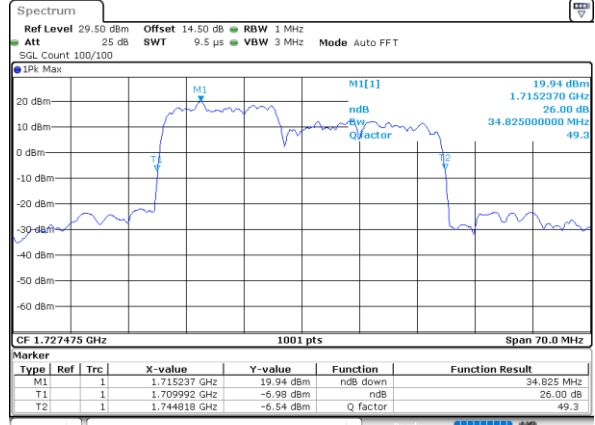

Highest Channel / 5MHz+20MHz

Date: 3..JAN.2021 22:55:06

Highest Channel / 10MHz+15MHz

Date: 2..JAN.2021 22:08:05

LTE Band 66C

16QAM

Lowest Channel / 10MHz+20MHz

Date: 3..JAN.2021 00:13:26

Lowest Channel / 15MHz+10MHz

Date: 2..JAN.2021 22:40:57

Middle Channel / 10MHz+20MHz

Date: 3..JAN.2021 00:10:15

Middle Channel / 15MHz+10MHz

Date: 2..JAN.2021 23:04:46

Highest Channel / 10MHz+20MHz

Date: 3..JAN.2021 00:42:42

Highest Channel / 15MHz+10MHz

Date: 2..JAN.2021 23:18:21

LTE Band 66C

16QAM

Lowest Channel / 15MHz+15MHz

Date: 3..JAN.2021 02:00:13

Lowest Channel / 15MHz+20MHz

Date: 3..JAN.2021 02:58:53

Middle Channel / 15MHz+15MHz

Date: 3..JAN.2021 02:14:47

Middle Channel / 15MHz+20MHz

Date: 3..JAN.2021 03:30:01

Highest Channel / 15MHz+15MHz

Date: 3..JAN.2021 02:46:12

Highest Channel / 15MHz+20MHz

Date: 3..JAN.2021 03:58:42