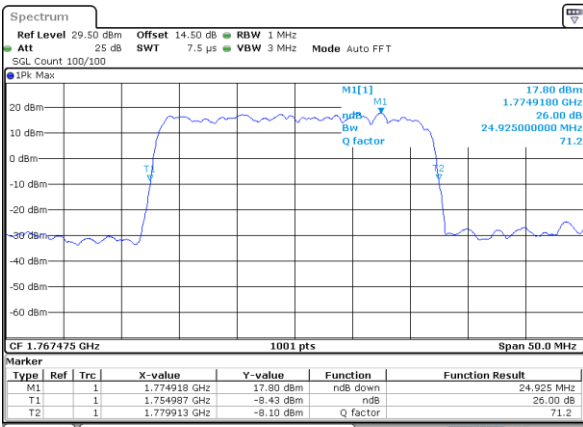

Highest Channel / 15MHz+20MHz

Date: 3..JAN.2021 03:56:46

LTE Band 66C

QPSK

Lowest Channel / 20MHz+5MHz

Date: 3..JAN.2021 05:21:35

Lowest Channel / 20MHz+10MHz

Date: 3..JAN.2021 00:58:27

Middle Channel / 20MHz+5MHz

Date: 3..JAN.2021 05:42:11

Middle Channel / 20MHz+10MHz

Date: 3..JAN.2021 01:17:56

Highest Channel / 20MHz+5MHz

Date: 3..JAN.2021 05:53:04

Highest Channel / 20MHz+10MHz

Date: 3..JAN.2021 01:38:40

LTE Band 66C

QPSK

Lowest Channel / 20MHz+15MHz

Date: 3..JAN.2021 04:19:06

Lowest Channel / 20MHz+20MHz

Date: 3..JAN.2021 23:50:05

Middle Channel / 20MHz+15MHz

Date: 3..JAN.2021 04:19:09

Middle Channel / 20MHz+20MHz

Date: 4..JAN.2021 00:13:00

Highest Channel / 20MHz+15MHz

Date: 3..JAN.2021 04:15:08

Highest Channel / 20MHz+20MHz

Date: 4..JAN.2021 00:13:16

LTE Band 66C

16QAM