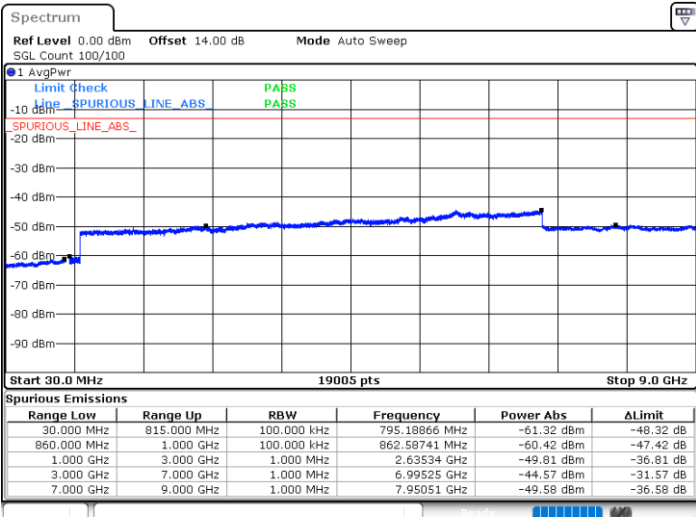

LTE Band 5B / 5MHz+3MHz

64QAM

Highest Channel / 1RB0 and 1RB14

Highest Channel / 1RB24 and 1RB0

Date: 14.JAN.2021 01:40:31

Date: 14.JAN.2021 01:55:17

Highest Channel / FullIRB

N/A

Date: 14.JAN.2021 01:37:42

LTE Band 5B / 5MHz+10MHz

64QAM

Lowest Channel / 1RB0 and 1RB49

Lowest Channel / 1RB24 and 1RB0

Date: 14.JAN.2021 22:59:19

Date: 14.JAN.2021 23:08:46

Lowest Channel / FullIRB