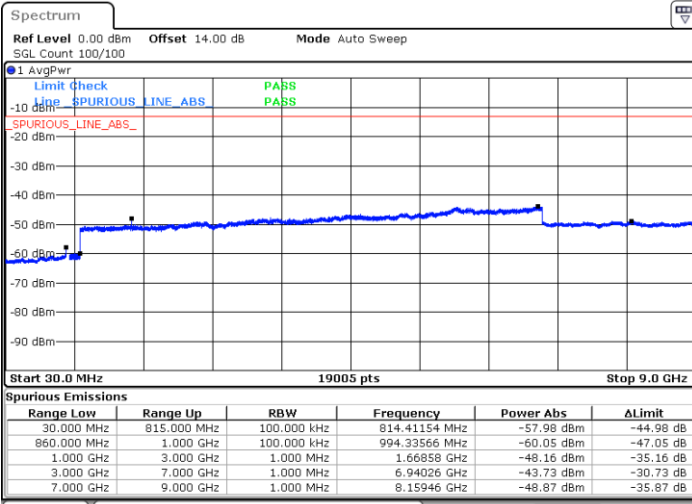

Highest Channel / FullIRB

N/A

Date: 15.JAN.2021 18:57:49

LTE Band 5B / 3MHz+5MHz

64QAM

Lowest Channel / 1RB0 and 1RB24

Lowest Channel / 1RB14 and 1RB0

Date: 11.JAN.2021 23:40:29

Date: 11.JAN.2021 23:38:37

Lowest Channel / FullIRB

N/A

Date: 11.JAN.2021 23:43:21

LTE Band 5B / 3MHz+5MHz

64QAM

MiddleChannel / 1RB0 and 1RB24

Middle Channel / 1RB14 and 1RB0

Date: 11.JAN.2021 23:35:15

Date: 11.JAN.2021 23:36:24

Middle Channel / FullIRB

N/A

Date: 11.JAN.2021 23:34:06

LTE Band 5B / 3MHz+5MHz

64QAM

Highest Channel / 1RB0 and 1RB24

Highest Channel / 1RB14 and 1RB0

Date: 11.JAN.2021 23:29:02

Date: 11.JAN.2021 23:25:48

Highest Channel / FullIRB

N/A

Date: 11.JAN.2021 23:32:29

LTE Band 5B / 5MHz+3MHz

64QAM