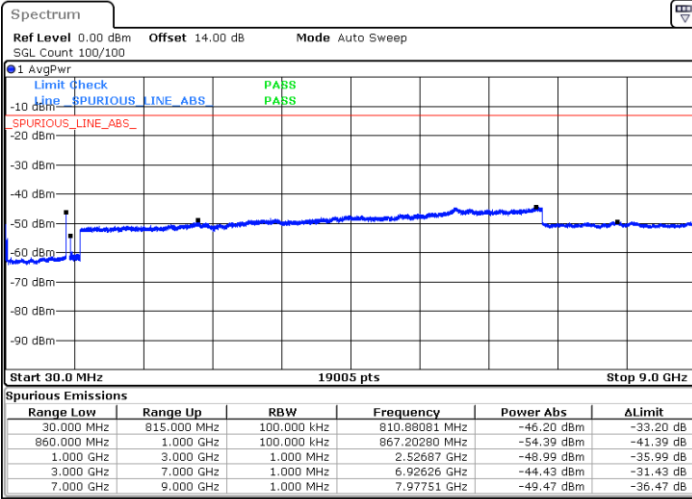

Date: 15.JAN.2021 01:31:55

LTE Band 5B / 10MHz+10MHz

16QAM

Middle Channel / 1RB0 and 1RB49

Middle Channel / 1RB49 and 1RB0

Date: 15.JAN.2021 14:45:20

Date: 15.JAN.2021 14:50:12

Middle Channel / FullIRB

N/A

Date: 15.JAN.2021 14:41:20

LTE Band 5B / 10MHz+10MHz

16QAM

Highest Channel / 1RB0 and 1RB49

Highest Channel / 1RB49 and 1RB0

Date: 15.JAN.2021 19:06:17

Date: 15.JAN.2021 19:15:01

Highest Channel / FullIRB

N/A

Date: 15.JAN.2021 18:57:49

LTE Band 5B / 3MHz+5MHz

64QAM

Lowest Channel / 1RB0 and 1RB24

Lowest Channel / 1RB14 and 1RB0

Date: 11.JAN.2021 23:40:29