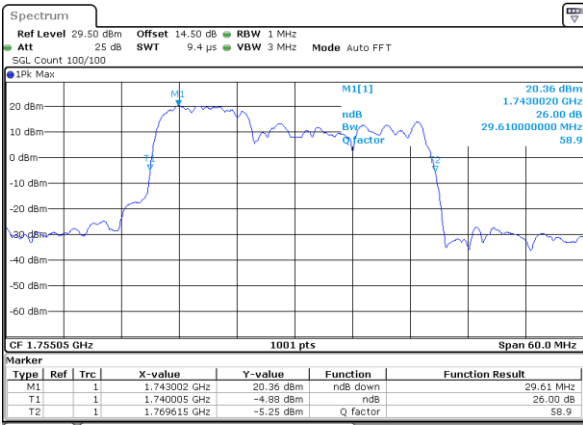

Lowest Channel / 5MHz+20MHz

Date: 3..JAN.2021 22:16:40

Lowest Channel / 10MHz+15MHz

Date: 2..JAN.2021 21:30:42

Middle Channel / 5MHz+20MHz

Date: 3..JAN.2021 22:14:38

Middle Channel / 10MHz+15MHz

Date: 2..JAN.2021 21:51:55

Highest Channel / 5MHz+20MHz

Date: 3..JAN.2021 22:55:06

Highest Channel / 10MHz+15MHz

Date: 2..JAN.2021 22:08:05

LTE Band 66C

16QAM

Lowest Channel / 10MHz+20MHz

Date: 3..JAN.2021 00:13:26

Lowest Channel / 15MHz+10MHz

Date: 2..JAN.2021 22:40:57

Middle Channel / 10MHz+20MHz

Date: 3..JAN.2021 00:10:15

Middle Channel / 15MHz+10MHz

Date: 2..JAN.2021 23:04:46

Highest Channel / 10MHz+20MHz

Date: 3..JAN.2021 00:42:42

Highest Channel / 15MHz+10MHz

Date: 2..JAN.2021 23:18:21

LTE Band 66C

16QAM

Lowest Channel / 15MHz+15MHz

Date: 3..JAN.2021 02:00:13

Lowest Channel / 15MHz+20MHz

Date: 3..JAN.2021 02:58:53