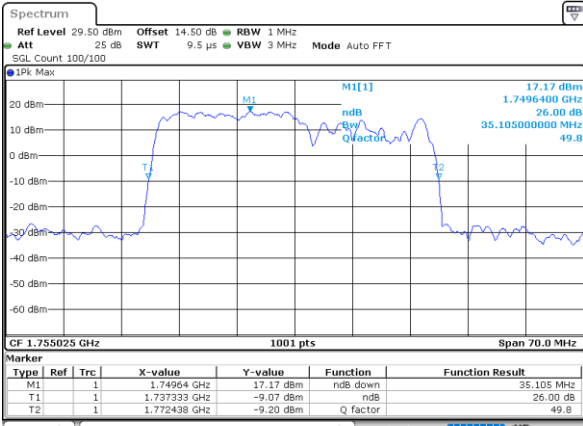

Highest Channel / 15MHz+20MHz

Date: 3..JAN.2021 03:56:46

LTE Band 66C

QPSK

Lowest Channel / 20MHz+5MHz

Date: 3..JAN.2021 05:21:35

Lowest Channel / 20MHz+10MHz

Date: 3..JAN.2021 00:58:27

LTE Band 66C

QPSK

Lowest Channel / 20MHz+15MHz

Date: 3..JAN.2021 04:19:06

Lowest Channel / 20MHz+20MHz

Date: 3..JAN.2021 23:50:05

Middle Channel / 20MHz+15MHz

Date: 3..JAN.2021 04:19:09

Middle Channel / 20MHz+20MHz

Date: 4..JAN.2021 00:13:00

Highest Channel / 20MHz+15MHz

Date: 3..JAN.2021 04:15:08

Highest Channel / 20MHz+20MHz

Date: 4..JAN.2021 00:13:16

LTE Band 66C

16QAM