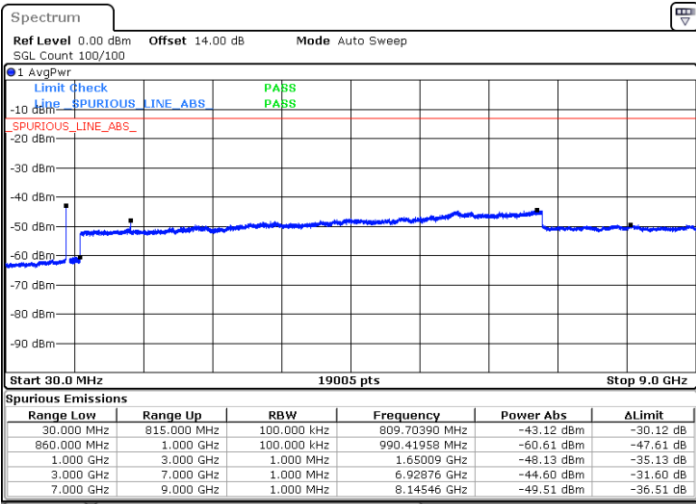

Date: 11.JAN.2021 23:35:15

Date: 11.JAN.2021 23:36:24

Middle Channel / FullIRB

N/A

Date: 11.JAN.2021 23:34:06

LTE Band 5B / 3MHz+5MHz

64QAM

Highest Channel / 1RB0 and 1RB24

Highest Channel / 1RB14 and 1RB0

Date: 11.JAN.2021 23:29:02

Date: 11.JAN.2021 23:25:48

Highest Channel / FullIRB

N/A

Date: 11.JAN.2021 23:32:29

LTE Band 5B / 5MHz+3MHz

64QAM

Lowest Channel / 1RB0 and 1RB14

Lowest Channel / 1RB24 and 1RB0

Date: 14.JAN.2021 00:59:10

Date: 14.JAN.2021 01:01:30

Lowest Channel / FullIRB

N/A

Date: 14.JAN.2021 00:41:45

LTE Band 5B / 5MHz+3MHz