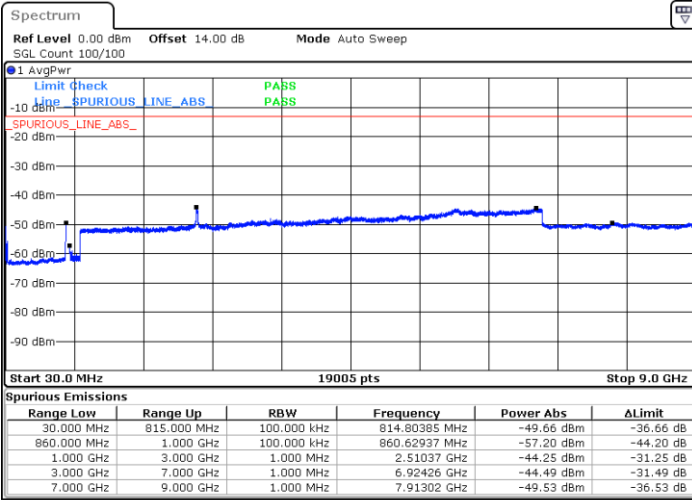

Date: 15.JAN.2021 01:31:55

LTE Band 5B / 10MHz+10MHz

16QAM

Middle Channel / 1RB0 and 1RB49

Middle Channel / 1RB49 and 1RB0

Date: 15.JAN.2021 14:45:20

Date: 15.JAN.2021 14:50:12

Middle Channel / FullIRB

N/A

Date: 15.JAN.2021 14:41:20

LTE Band 5B / 10MHz+10MHz

16QAM

Highest Channel / 1RB0 and 1RB49

Highest Channel / 1RB49 and 1RB0

Date: 15.JAN.2021 19:06:17

Date: 15.JAN.2021 19:15:01

Highest Channel / FullIRB

N/A

Date: 15.JAN.2021 18:57:49

LTE Band 5B / 3MHz+5MHz

64QAM

Lowest Channel / 1RB0 and 1RB24

Lowest Channel / 1RB14 and 1RB0

Date: 11.JAN.2021 23:40:29

Date: 11.JAN.2021 23:38:37

Lowest Channel / FullIRB

N/A

Date: 11.JAN.2021 23:43:21

LTE Band 5B / 3MHz+5MHz

64QAM

MiddleChannel / 1RB0 and 1RB24

Middle Channel / 1RB14 and 1RB0