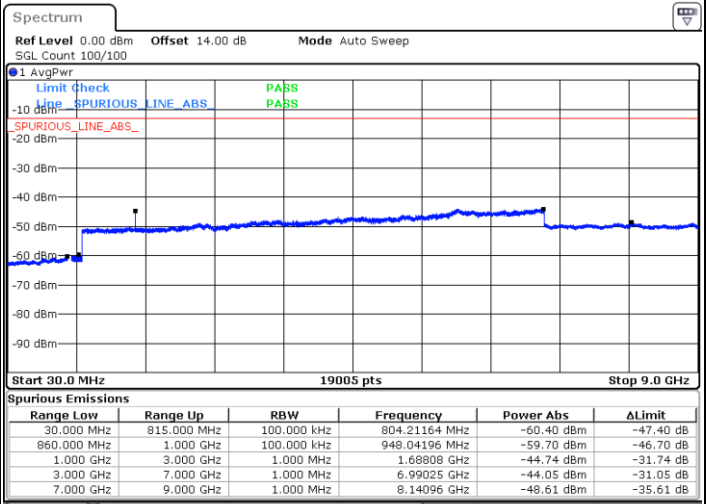

Date: 11.JAN.2021 23:38:37

Lowest Channel / FullIRB

N/A

Date: 11.JAN.2021 23:43:21

LTE Band 5B / 3MHz+5MHz

64QAM

MiddleChannel / 1RB0 and 1RB24

Middle Channel / 1RB14 and 1RB0

Date: 11.JAN.2021 23:35:15

Date: 11.JAN.2021 23:36:24

Middle Channel / FullIRB

N/A

Date: 11.JAN.2021 23:34:06

LTE Band 5B / 3MHz+5MHz

64QAM

Highest Channel / 1RB0 and 1RB24

Highest Channel / 1RB14 and 1RB0

Date: 11.JAN.2021 23:29:02

Date: 11.JAN.2021 23:25:48

Highest Channel / FullIRB

N/A

Date: 11.JAN.2021 23:32:29

LTE Band 5B / 5MHz+3MHz

64QAM

Lowest Channel / 1RB0 and 1RB14

Lowest Channel / 1RB24 and 1RB0

Date: 14.JAN.2021 00:59:10

Date: 14.JAN.2021 01:01:30

Lowest Channel / FullIRB

N/A

Date: 14.JAN.2021 00:41:45

LTE Band 5B / 5MHz+3MHz