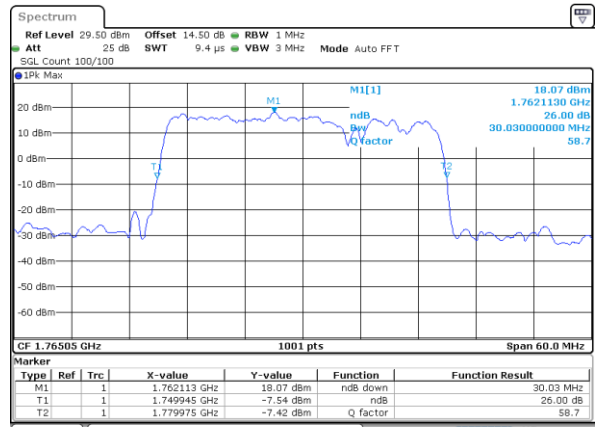

Highest Channel / 15MHz+20MHz

Date: 3..JAN.2021 03:56:46

LTE Band 66C

QPSK

Lowest Channel / 20MHz+5MHz

Date: 3..JAN.2021 05:21:35

Lowest Channel / 20MHz+10MHz

Date: 3..JAN.2021 00:58:27

Middle Channel / 20MHz+5MHz

Date: 3..JAN.2021 05:42:11

Middle Channel / 20MHz+10MHz

Date: 3..JAN.2021 01:17:56

Highest Channel / 20MHz+5MHz

Date: 3..JAN.2021 05:53:04

Highest Channel / 20MHz+10MHz

Date: 3..JAN.2021 01:38:40

LTE Band 66C

QPSK

Lowest Channel / 20MHz+15MHz

Date: 3..JAN.2021 04:19:06

Lowest Channel / 20MHz+20MHz

Date: 3..JAN.2021 23:50:05

Middle Channel / 20MHz+15MHz

Date: 3..JAN.2021 04:19:09

Middle Channel / 20MHz+20MHz

Date: 4..JAN.2021 00:13:00

Highest Channel / 20MHz+15MHz

Date: 3..JAN.2021 04:15:08

Highest Channel / 20MHz+20MHz

Date: 4..JAN.2021 00:13:16

LTE Band 66C

16QAM