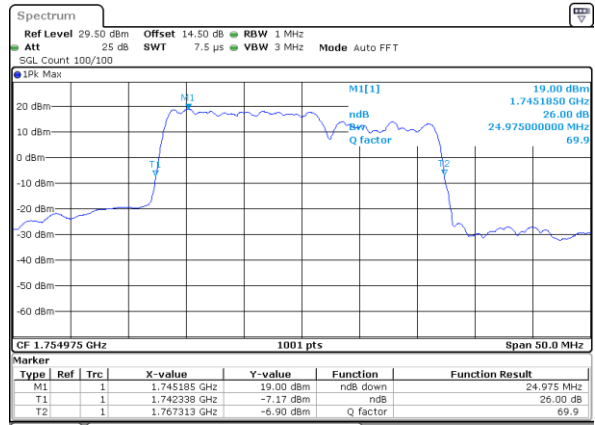

Lowest Channel / 5MHz+20MHz

Date: 3..JAN.2021 22:16:40

Lowest Channel / 10MHz+15MHz

Date: 2..JAN.2021 21:30:42

Middle Channel / 5MHz+20MHz

Date: 3..JAN.2021 22:14:38

Middle Channel / 10MHz+15MHz

Date: 2..JAN.2021 21:51:55

Highest Channel / 5MHz+20MHz

Date: 3..JAN.2021 22:55:06

Highest Channel / 10MHz+15MHz

Date: 2..JAN.2021 22:08:05

LTE Band 66C

16QAM

Lowest Channel / 10MHz+20MHz

Date: 3..JAN.2021 00:13:26

Lowest Channel / 15MHz+10MHz

Date: 2..JAN.2021 22:40:57

Middle Channel / 10MHz+20MHz

Date: 3..JAN.2021 00:10:15

Middle Channel / 15MHz+10MHz

Date: 2..JAN.2021 23:04:46

Highest Channel / 10MHz+20MHz

Date: 3..JAN.2021 00:42:42

Highest Channel / 15MHz+10MHz

Date: 2..JAN.2021 23:18:21

LTE Band 66C

16QAM

Lowest Channel / 15MHz+15MHz

Date: 3..JAN.2021 02:00:13

Lowest Channel / 15MHz+20MHz

Date: 3..JAN.2021 02:58:53