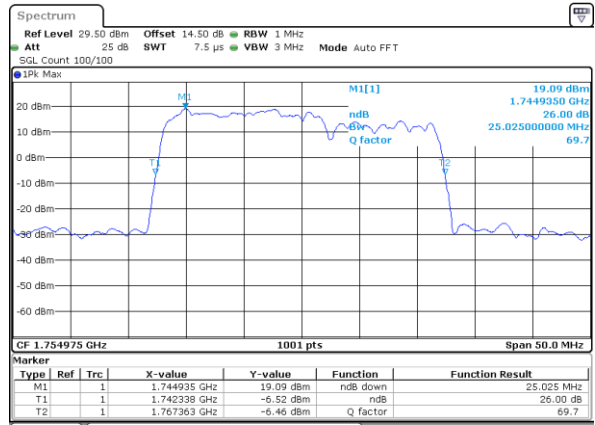

LTE Band 66C

QPSK

Lowest Channel / 5MHz+20MHz

Date: 3..JAN.2021 22:14:54

Lowest Channel / 10MHz+15MHz

Date: 2..JAN.2021 21:29:01

Middle Channel / 5MHz+20MHz

Date: 3..JAN.2021 22:13:22

Middle Channel / 10MHz+15MHz

Date: 2..JAN.2021 21:50:39

Highest Channel / 5MHz+20MHz

Date: 3..JAN.2021 22:15:19

Highest Channel / 10MHz+15MHz

Date: 2..JAN.2021 22:05:55

LTE Band 66C

QPSK

Lowest Channel / 10MHz+20MHz

Date: 3..JAN.2021 00:11:43

Lowest Channel / 15MHz+10MHz

Date: 2..JAN.2021 22:39:06

Middle Channel / 10MHz+20MHz

Date: 3..JAN.2021 00:29:08

Middle Channel / 15MHz+10MHz

Date: 2..JAN.2021 23:00:21

Highest Channel / 10MHz+20MHz

Date: 3..JAN.2021 00:41:15

Highest Channel / 15MHz+10MHz

Date: 2..JAN.2021 23:16:57

LTE Band 66C

QPSK

Lowest Channel / 15MHz+15MHz

Date: 3..JAN.2021 01:58:19