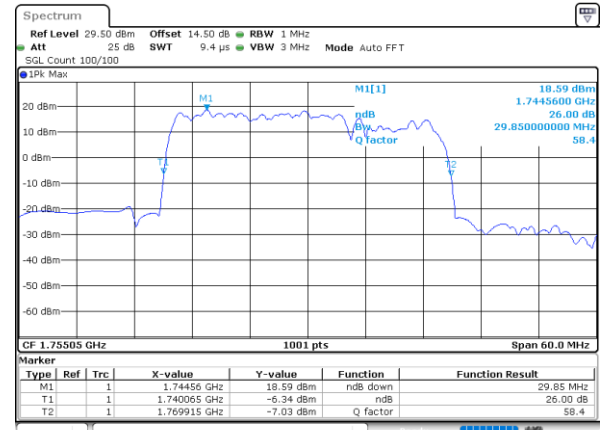

Highest Channel / 15MHz+10MHz

Date: 2..JAN.2021 23:18:21

LTE Band 66C

16QAM

Lowest Channel / 15MHz+15MHz

Date: 3..JAN.2021 02:00:13

Lowest Channel / 15MHz+20MHz

Date: 3..JAN.2021 02:58:53

Middle Channel / 15MHz+15MHz

Date: 3..JAN.2021 02:14:47

Middle Channel / 15MHz+20MHz

Date: 3..JAN.2021 03:30:01

Highest Channel / 15MHz+15MHz

Date: 3..JAN.2021 02:46:12

Highest Channel / 15MHz+20MHz

Date: 3..JAN.2021 03:58:42

LTE Band 66C

16QAM

Lowest Channel / 20MHz+5MHz

Date: 3..JAN.2021 05:24:33

Lowest Channel / 20MHz+10MHz

Date: 3..JAN.2021 01:00:22

Middle Channel / 20MHz+5MHz

Date: 3..JAN.2021 05:43:16

Middle Channel / 20MHz+10MHz

Date: 3..JAN.2021 01:19:46

Highest Channel / 20MHz+5MHz

Date: 3..JAN.2021 05:14:35

Highest Channel / 20MHz+10MHz

Date: 3..JAN.2021 01:40:47