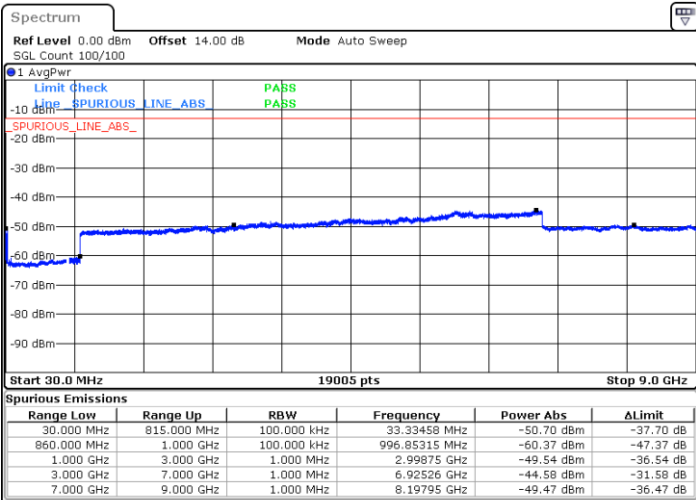

Date: 15.JAN.2021 00:18:12

Highest Channel / FullIRB

N/A

Date: 15.JAN.2021 00:06:01

LTE Band 5B / 10MHz+5MHz

64QAM

Lowest Channel / 1RB0 and 1RB24

Lowest Channel / 1RB49 and 1RB0

Date: 15.JAN.2021 00:29:04

Date: 15.JAN.2021 00:40:03

Lowest Channel / FullIRB

N/A

Date: 15.JAN.2021 00:26:58

LTE Band 5B / 10MHz+5MHz

64QAM

Middle Channel / 1RB0 and 1RB24

Middle Channel / 1RB49 and 1RB0

Date: 15.JAN.2021 00:46:25

Date: 15.JAN.2021 00:53:49

Middle Channel / FullIRB

N/A

Date: 15.JAN.2021 00:45:00

LTE Band 5B / 10MHz+5MHz

64QAM

Highest Channel / 1RB0 and 1RB24

Highest Channel / 1RB49 and 1RB0

Date: 15.JAN.2021 01:06:06

Date: 15.JAN.2021 01:22:22

Highest Channel / FullIRB

N/A

Date: 15.JAN.2021 01:02:01

LTE Band 5B / 10MHz+10MHz