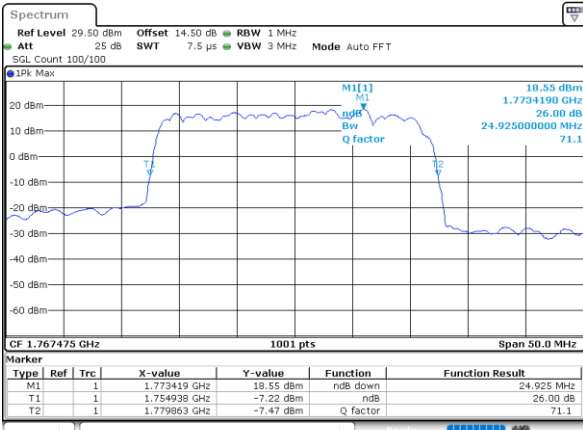

Highest Channel / 15MHz+10MHz

Date: 2..JAN.2021 23:18:21

LTE Band 66C

16QAM

Lowest Channel / 15MHz+15MHz

Date: 3..JAN.2021 02:00:13

Lowest Channel / 15MHz+20MHz

Date: 3..JAN.2021 02:58:53

LTE Band 66C

16QAM

Lowest Channel / 20MHz+5MHz

Date: 3..JAN.2021 05:24:33

Lowest Channel / 20MHz+10MHz

Date: 3..JAN.2021 01:00:22

Middle Channel / 20MHz+5MHz

Date: 3..JAN.2021 05:43:16

Middle Channel / 20MHz+10MHz

Date: 3..JAN.2021 01:19:46

Highest Channel / 20MHz+5MHz

Date: 3..JAN.2021 05:14:35

Highest Channel / 20MHz+10MHz

Date: 3..JAN.2021 01:40:47