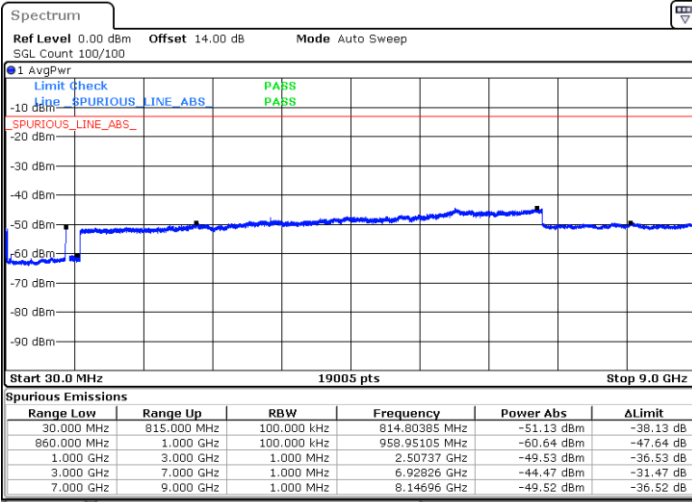

N/A

Date: 14.JAN.2021 23:10:17

LTE Band 5B / 5MHz+10MHz

64QAM

Middle Channel / 1RB0 and 1RB49

Middle Channel / 1RB24 and 1RB0

Date: 14.JAN.2021 23:19:02

Date: 14.JAN.2021 23:19:59

Middle Channel / FullIRB

N/A

Date: 14.JAN.2021 23:12:25

LTE Band 5B / 5MHz+10MHz

64QAM

Highest Channel / 1RB0 and 1RB49

Highest Channel / 1RB24 and 1RB0

Date: 15.JAN.2021 00:08:17

Date: 15.JAN.2021 00:18:12

Highest Channel / FullIRB

N/A

Date: 15.JAN.2021 00:06:01

LTE Band 5B / 10MHz+5MHz

64QAM

Lowest Channel / 1RB0 and 1RB24

Lowest Channel / 1RB49 and 1RB0

Date: 15.JAN.2021 00:29:04

Date: 15.JAN.2021 00:40:03

Lowest Channel / FullIRB

N/A

Date: 15.JAN.2021 00:26:58

LTE Band 5B / 10MHz+5MHz

64QAM

Middle Channel / 1RB0 and 1RB24