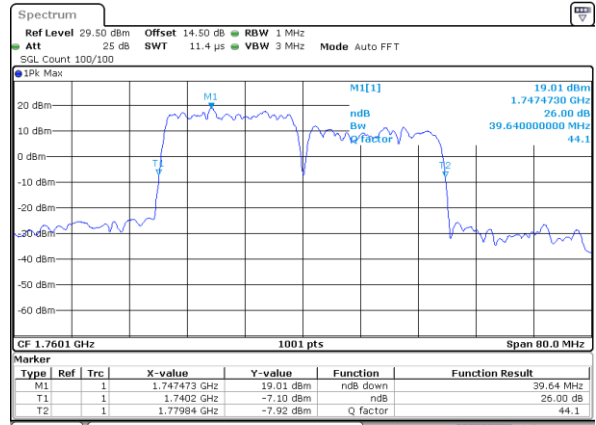

LTE Band 66C

QPSK

Lowest Channel / 20MHz+15MHz

Date: 3..JAN.2021 04:19:06

Lowest Channel / 20MHz+20MHz

Date: 3..JAN.2021 23:50:05

Middle Channel / 20MHz+15MHz

Date: 3..JAN.2021 04:19:09

Middle Channel / 20MHz+20MHz

Date: 4..JAN.2021 00:13:00

Highest Channel / 20MHz+15MHz

Date: 3..JAN.2021 04:15:08

Highest Channel / 20MHz+20MHz

Date: 4..JAN.2021 00:13:16

LTE Band 66C

16QAM

Lowest Channel / 5MHz+20MHz

Date: 3..JAN.2021 22:16:40

Lowest Channel / 10MHz+15MHz

Date: 2..JAN.2021 21:30:42

Middle Channel / 5MHz+20MHz

Date: 3..JAN.2021 22:14:38

Middle Channel / 10MHz+15MHz

Date: 2..JAN.2021 21:51:55

Highest Channel / 5MHz+20MHz

Date: 3..JAN.2021 22:55:06

Highest Channel / 10MHz+15MHz

Date: 2..JAN.2021 22:08:05

LTE Band 66C

16QAM

Lowest Channel / 10MHz+20MHz

Date: 3..JAN.2021 00:13:26