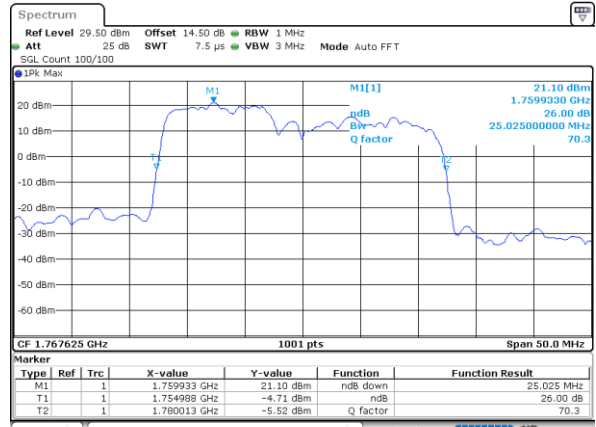

LTE Band 66C

QPSK

Lowest Channel / 20MHz+15MHz

Date: 3..JAN.2021 04:19:06

Lowest Channel / 20MHz+20MHz

Date: 3..JAN.2021 23:50:05

Middle Channel / 20MHz+15MHz

Date: 3..JAN.2021 04:19:09

Middle Channel / 20MHz+20MHz

Date: 4..JAN.2021 00:13:00

Highest Channel / 20MHz+15MHz

Date: 3..JAN.2021 04:15:08

Highest Channel / 20MHz+20MHz

Date: 4..JAN.2021 00:13:16

LTE Band 66C

16QAM

Lowest Channel / 5MHz+20MHz

Date: 3..JAN.2021 22:16:40

Lowest Channel / 10MHz+15MHz

Date: 2..JAN.2021 21:30:42

Middle Channel / 5MHz+20MHz

Date: 3..JAN.2021 22:14:38

Middle Channel / 10MHz+15MHz

Date: 2..JAN.2021 21:51:55

Highest Channel / 5MHz+20MHz

Date: 3..JAN.2021 22:55:06

Highest Channel / 10MHz+15MHz

Date: 2..JAN.2021 22:08:05

LTE Band 66C

16QAM

Lowest Channel / 10MHz+20MHz

Date: 3..JAN.2021 00:13:26