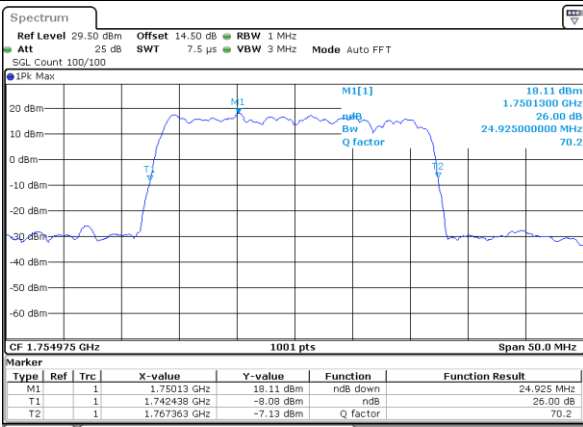

Highest Channel / 10MHz+20MHz

Date: 3..JAN.2021 00:41:15

Highest Channel / 15MHz+10MHz

Date: 2..JAN.2021 23:16:57

LTE Band 66C

QPSK

Lowest Channel / 15MHz+15MHz

Date: 3..JAN.2021 01:58:19

Highest Channel / 15MHz+20MHz

Date: 3..JAN.2021 03:56:46

LTE Band 66C

QPSK

Lowest Channel / 20MHz+5MHz

Date: 3..JAN.2021 05:21:35

Lowest Channel / 20MHz+10MHz

Date: 3..JAN.2021 00:58:27

Middle Channel / 20MHz+5MHz

Date: 3..JAN.2021 05:42:11

Middle Channel / 20MHz+10MHz

Date: 3..JAN.2021 01:17:56

Highest Channel / 20MHz+5MHz

Date: 3..JAN.2021 05:53:04

Highest Channel / 20MHz+10MHz

Date: 3..JAN.2021 01:38:40

LTE Band 66C

QPSK

Lowest Channel / 20MHz+15MHz

Date: 3..JAN.2021 04:19:06

Lowest Channel / 20MHz+20MHz

Date: 3..JAN.2021 23:50:05

Middle Channel / 20MHz+15MHz

Date: 3..JAN.2021 04:19:09