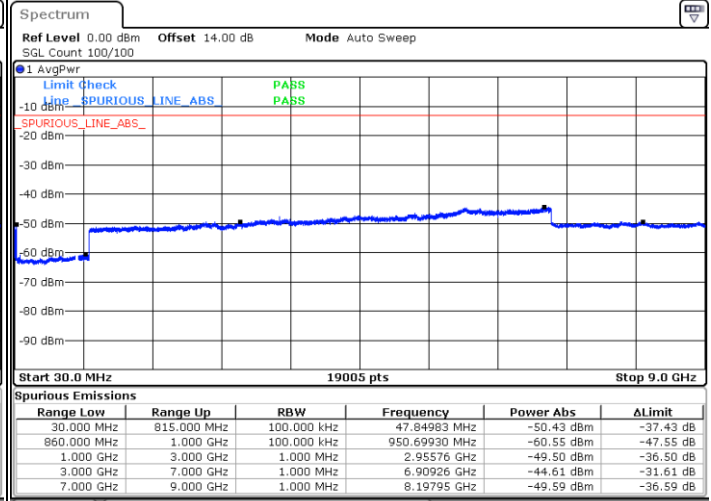

N/A

Date: 14.JAN.2021 23:10:17

LTE Band 5B / 5MHz+10MHz

64QAM

Middle Channel / 1RB0 and 1RB49

Middle Channel / 1RB24 and 1RB0

Date: 14.JAN.2021 23:19:02

Date: 14.JAN.2021 23:19:59

Middle Channel / FullIRB

N/A

Date: 14.JAN.2021 23:12:25

LTE Band 5B / 5MHz+10MHz

64QAM

Highest Channel / 1RB0 and 1RB49

Highest Channel / 1RB24 and 1RB0

Date: 15.JAN.2021 00:08:17

Date: 15.JAN.2021 00:18:12

Highest Channel / FullIRB

N/A

Date: 15.JAN.2021 00:06:01

LTE Band 5B / 10MHz+5MHz

64QAM

Lowest Channel / 1RB0 and 1RB24

Lowest Channel / 1RB49 and 1RB0

Date: 15.JAN.2021 00:29:04

Date: 15.JAN.2021 00:40:03

Lowest Channel / FullIRB

N/A

Date: 15.JAN.2021 00:26:58

LTE Band 5B / 10MHz+5MHz

64QAM

Middle Channel / 1RB0 and 1RB24