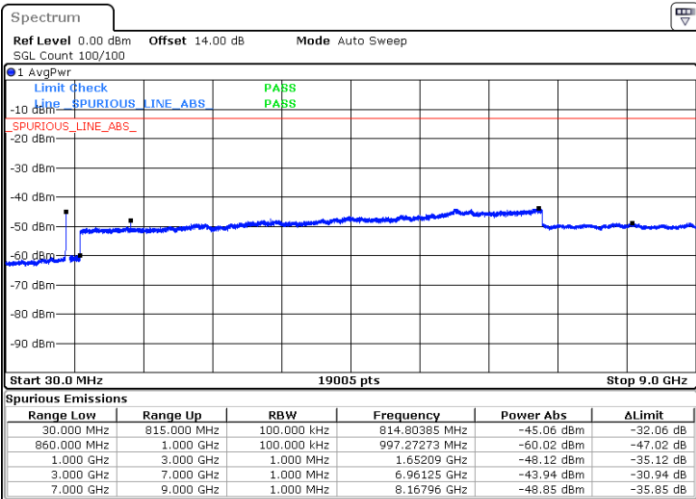

N/A

Date: 15.JAN.2021 14:41:20

LTE Band 5B / 10MHz+10MHz

16QAM

Highest Channel / 1RB0 and 1RB49

Highest Channel / 1RB49 and 1RB0

Date: 15.JAN.2021 19:06:17

Date: 15.JAN.2021 19:15:01

Highest Channel / FullIRB

N/A

Date: 15.JAN.2021 18:57:49

LTE Band 5B / 3MHz+5MHz

64QAM

Lowest Channel / 1RB0 and 1RB24

Lowest Channel / 1RB14 and 1RB0

Date: 11.JAN.2021 23:40:29

Date: 11.JAN.2021 23:38:37

Lowest Channel / FullIRB

N/A

Date: 11.JAN.2021 23:43:21

LTE Band 5B / 3MHz+5MHz

64QAM

MiddleChannel / 1RB0 and 1RB24

Middle Channel / 1RB14 and 1RB0

Date: 11.JAN.2021 23:35:15

Date: 11.JAN.2021 23:36:24

Middle Channel / FullIRB

N/A

Date: 11.JAN.2021 23:34:06

LTE Band 5B / 3MHz+5MHz

64QAM

Highest Channel / 1RB0 and 1RB24