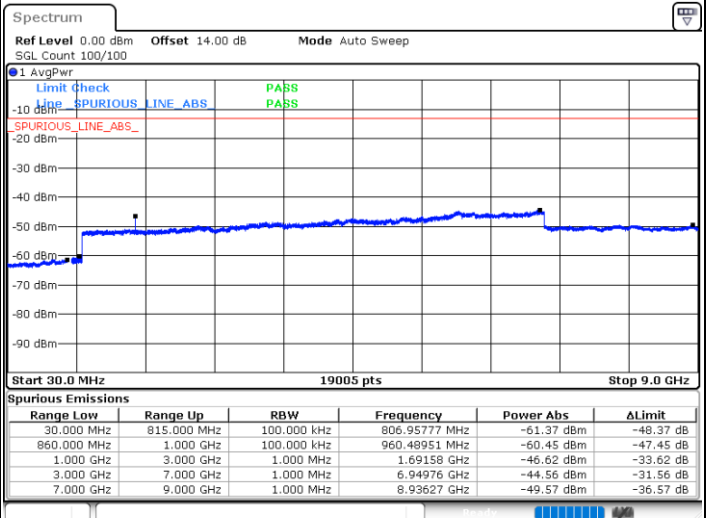

LTE Band 5B / 5MHz+3MHz

64QAM

Highest Channel / 1RB0 and 1RB14

Highest Channel / 1RB24 and 1RB0

Date: 14.JAN.2021 01:40:31

Date: 14.JAN.2021 01:55:17

Highest Channel / FullIRB

N/A

Date: 14.JAN.2021 01:37:42

LTE Band 5B / 5MHz+10MHz

64QAM

Lowest Channel / 1RB0 and 1RB49

Lowest Channel / 1RB24 and 1RB0

Date: 14.JAN.2021 22:59:19

Date: 14.JAN.2021 23:08:46

Lowest Channel / FullIRB