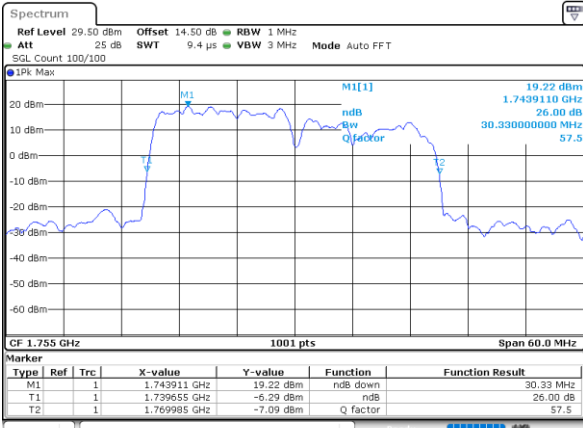

Middle Channel / 15MHz+15MHz

Date: 3..JAN.2021 02:14:47