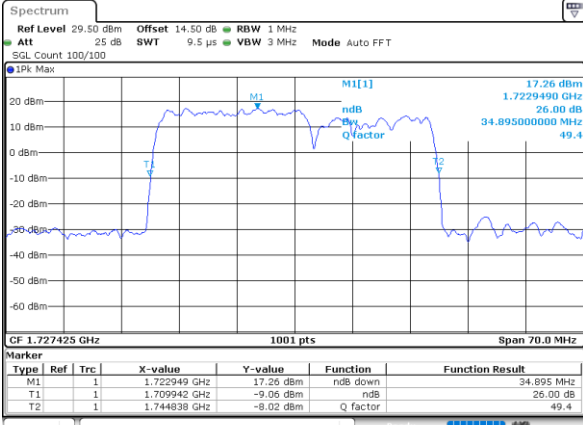

Highest Channel / 15MHz+20MHz

Date: 3..JAN.2021 03:56:46

LTE Band 66C

QPSK

Lowest Channel / 20MHz+5MHz

Date: 3..JAN.2021 05:21:35

Lowest Channel / 20MHz+10MHz

Date: 3..JAN.2021 00:58:27

Middle Channel / 20MHz+5MHz

Date: 3..JAN.2021 05:42:11

Middle Channel / 20MHz+10MHz

Date: 3..JAN.2021 01:17:56

Highest Channel / 20MHz+5MHz

Date: 3..JAN.2021 05:53:04

Highest Channel / 20MHz+10MHz

Date: 3..JAN.2021 01:38:40

LTE Band 66C

QPSK

Lowest Channel / 20MHz+15MHz

Date: 3..JAN.2021 04:19:06

Lowest Channel / 20MHz+20MHz

Date: 3..JAN.2021 23:50:05

Middle Channel / 20MHz+15MHz

Date: 3..JAN.2021 04:19:09

Middle Channel / 20MHz+20MHz

Date: 4..JAN.2021 00:13:00

Highest Channel / 20MHz+15MHz

Date: 3..JAN.2021 04:15:08

Highest Channel / 20MHz+20MHz

Date: 4..JAN.2021 00:13:16

LTE Band 66C

16QAM