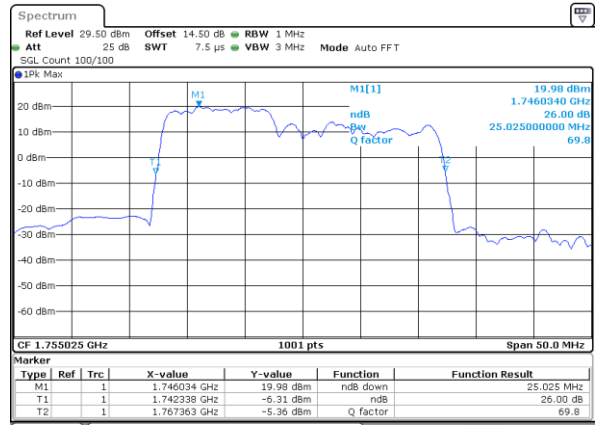

Mode	LTE Band 66C : 26dB BW(MHz)				
64QAM					
BW	5MHz+20MHz	10MHz+15MHz	10MHz+20MHz	15MHz+10MHz	15MHz+15MHz
Lowest CH	24.68	24.93	29.79	25.13	30.51
Middle CH	24.58	24.98	29.91	25.03	30.39
Highest CH	24.73	24.98	29.79	24.98	30.39
BW	15MHz+20MHz	20MHz+5MHz	20MHz+10MHz	20MHz+15MHz	20MHz+20MHz
Lowest CH	34.69	24.88	29.97	34.83	39.80
Middle CH	34.76	24.93	29.79	34.62	39.72
Highest CH	34.76	24.88	29.97	34.76	39.72

LTE Band 66C

QPSK

Lowest Channel / 5MHz+20MHz

Date: 3..JAN.2021 22:14:54

Lowest Channel / 10MHz+15MHz

Date: 2..JAN.2021 21:29:01

Middle Channel / 5MHz+20MHz

Date: 3..JAN.2021 22:13:22

Middle Channel / 10MHz+15MHz

Date: 2..JAN.2021 21:50:39

Highest Channel / 5MHz+20MHz

Date: 3..JAN.2021 22:15:19

Highest Channel / 10MHz+15MHz

Date: 2..JAN.2021 22:05:55

LTE Band 66C

QPSK

Highest Channel / 10MHz+20MHz

Date: 3..JAN.2021 00:41:15

Highest Channel / 15MHz+10MHz

Date: 2..JAN.2021 23:16:57

LTE Band 66C

QPSK

Lowest Channel / 15MHz+15MHz

Date: 3..JAN.2021 01:58:19