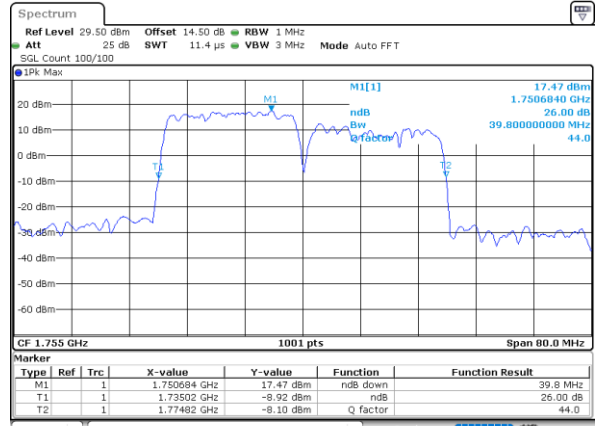

Highest Channel / 15MHz+20MHz

Date: 3..JAN.2021 03:56:46

LTE Band 66C

QPSK

Lowest Channel / 20MHz+5MHz

Date: 3..JAN.2021 05:21:35

Lowest Channel / 20MHz+10MHz

Date: 3..JAN.2021 00:58:27

Middle Channel / 20MHz+5MHz

Date: 3..JAN.2021 05:42:11

Middle Channel / 20MHz+10MHz

Date: 3..JAN.2021 01:17:56

Highest Channel / 20MHz+5MHz

Date: 3..JAN.2021 05:53:04

Highest Channel / 20MHz+10MHz

Date: 3..JAN.2021 01:38:40

LTE Band 66C

QPSK

Lowest Channel / 20MHz+15MHz

Date: 3..JAN.2021 04:19:06

Lowest Channel / 20MHz+20MHz

Date: 3..JAN.2021 23:50:05

Middle Channel / 20MHz+15MHz

Date: 3..JAN.2021 04:19:09

Middle Channel / 20MHz+20MHz

Date: 4..JAN.2021 00:13:00

Highest Channel / 20MHz+15MHz

Date: 3..JAN.2021 04:15:08

Highest Channel / 20MHz+20MHz

Date: 4..JAN.2021 00:13:16

LTE Band 66C

16QAM