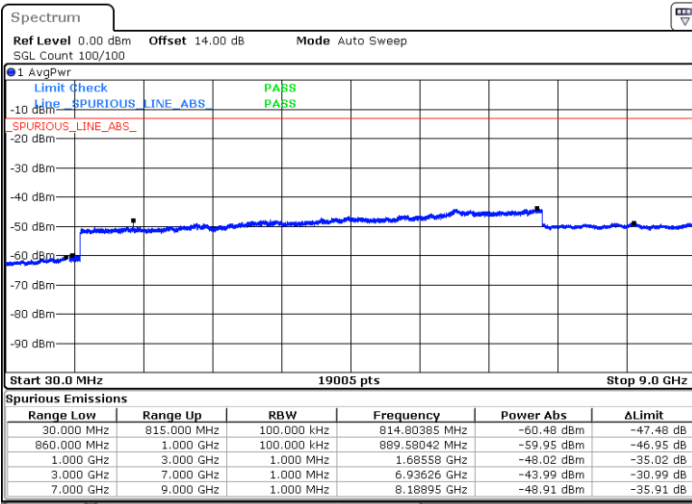

Date: 11.JAN.2021 23:35:15

Date: 11.JAN.2021 23:36:24

Middle Channel / FullIRB

N/A

Date: 11.JAN.2021 23:34:06

LTE Band 5B / 3MHz+5MHz

64QAM

Highest Channel / 1RB0 and 1RB24

Highest Channel / 1RB14 and 1RB0

Date: 11.JAN.2021 23:29:02

Date: 11.JAN.2021 23:25:48

Highest Channel / FullIRB

N/A

Date: 11.JAN.2021 23:32:29

LTE Band 5B / 5MHz+3MHz

64QAM

Lowest Channel / 1RB0 and 1RB14

Lowest Channel / 1RB24 and 1RB0

Date: 14.JAN.2021 00:59:10

Date: 14.JAN.2021 01:01:30

Lowest Channel / FullIRB

N/A

Date: 14.JAN.2021 00:41:45

LTE Band 5B / 5MHz+3MHz