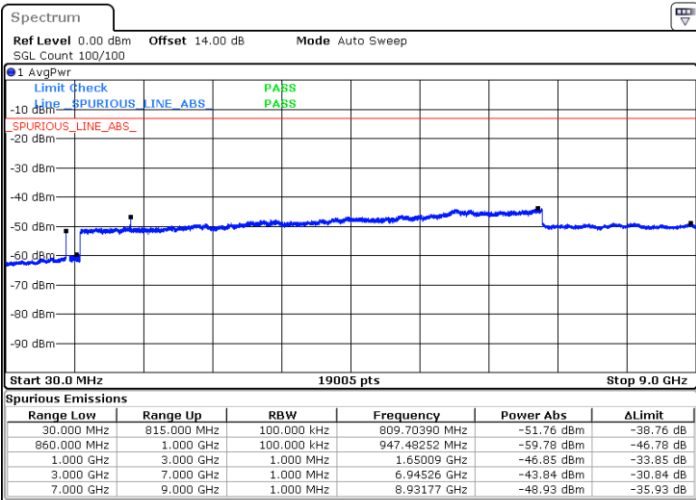

N/A

Date: 15.JAN.2021 14:41:20

LTE Band 5B / 10MHz+10MHz

16QAM

Highest Channel / 1RB0 and 1RB49

Highest Channel / 1RB49 and 1RB0

Date: 15.JAN.2021 19:06:17

Date: 15.JAN.2021 19:15:01

Highest Channel / FullIRB

N/A

Date: 15.JAN.2021 18:57:49

LTE Band 5B / 3MHz+5MHz

64QAM

Lowest Channel / 1RB0 and 1RB24

Lowest Channel / 1RB14 and 1RB0

Date: 11.JAN.2021 23:40:29

Date: 11.JAN.2021 23:38:37

Lowest Channel / FullIRB

N/A

Date: 11.JAN.2021 23:43:21

LTE Band 5B / 3MHz+5MHz

64QAM

MiddleChannel / 1RB0 and 1RB24

Middle Channel / 1RB14 and 1RB0

Date: 11.JAN.2021 23:35:15

Date: 11.JAN.2021 23:36:24

Middle Channel / FullIRB

N/A

Date: 11.JAN.2021 23:34:06

LTE Band 5B / 3MHz+5MHz

64QAM

Highest Channel / 1RB0 and 1RB24