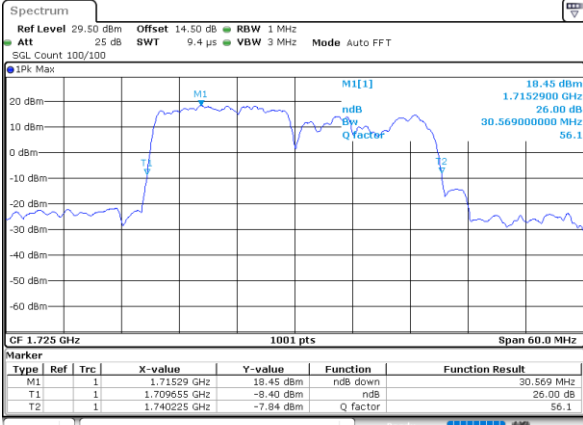

Lowest Channel / 10MHz+20MHz

Date: 3..JAN.2021 00:11:43

Lowest Channel / 15MHz+10MHz

Date: 2..JAN.2021 22:39:06

Middle Channel / 10MHz+20MHz

Date: 3..JAN.2021 00:29:08

Middle Channel / 15MHz+10MHz

Date: 2..JAN.2021 23:00:21

Highest Channel / 10MHz+20MHz

Date: 3..JAN.2021 00:41:15

Highest Channel / 15MHz+10MHz

Date: 2..JAN.2021 23:16:57

LTE Band 66C

QPSK

Lowest Channel / 15MHz+15MHz

Date: 3..JAN.2021 01:58:19

Lowest Channel / 15MHz+20MHz

Date: 3..JAN.2021 02:47:43

Middle Channel / 15MHz+15MHz

Date: 3..JAN.2021 02:13:21

Middle Channel / 15MHz+20MHz

Date: 3..JAN.2021 03:28:43

Highest Channel / 15MHz+15MHz

Date: 3..JAN.2021 02:27:58

Highest Channel / 15MHz+20MHz

Date: 3..JAN.2021 03:56:46

LTE Band 66C

QPSK

Lowest Channel / 20MHz+5MHz

Date: 3..JAN.2021 05:21:35

Lowest Channel / 20MHz+10MHz

Date: 3..JAN.2021 00:58:27