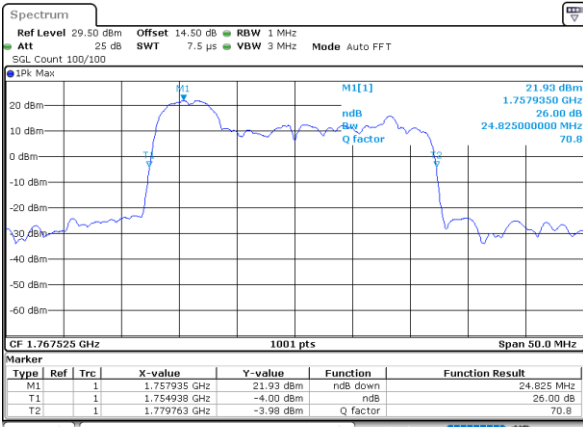

LTE Band 66C

QPSK

Lowest Channel / 20MHz+15MHz

Date: 3..JAN.2021 04:19:06

Lowest Channel / 20MHz+20MHz

Date: 3..JAN.2021 23:50:05

Middle Channel / 20MHz+15MHz

Date: 3..JAN.2021 04:19:09

Middle Channel / 20MHz+20MHz

Date: 4..JAN.2021 00:13:00

Highest Channel / 20MHz+15MHz

Date: 3..JAN.2021 04:15:08

Highest Channel / 20MHz+20MHz

Date: 4..JAN.2021 00:13:16

LTE Band 66C

16QAM

Lowest Channel / 5MHz+20MHz

Date: 3..JAN.2021 22:16:40

Lowest Channel / 10MHz+15MHz

Date: 2..JAN.2021 21:30:42

Middle Channel / 5MHz+20MHz

Date: 3..JAN.2021 22:14:38

Middle Channel / 10MHz+15MHz

Date: 2..JAN.2021 21:51:55

Highest Channel / 5MHz+20MHz

Date: 3..JAN.2021 22:55:06

Highest Channel / 10MHz+15MHz

Date: 2..JAN.2021 22:08:05

LTE Band 66C

16QAM

Lowest Channel / 10MHz+20MHz

Date: 3..JAN.2021 00:13:26