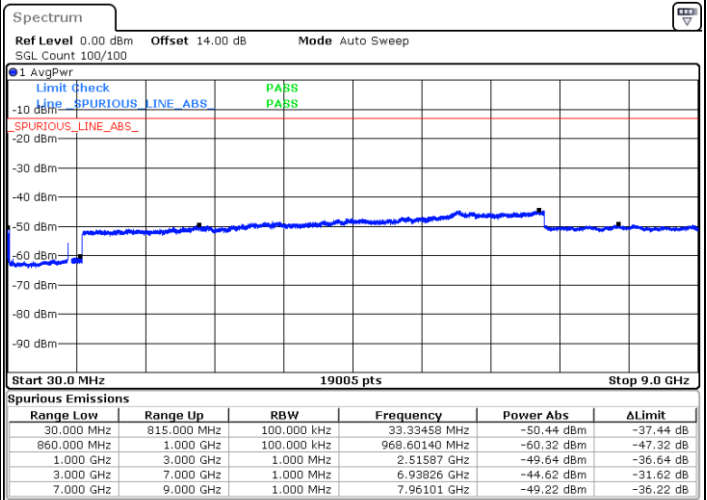

LTE Band 5B / 10MHz+10MHz

16QAM

Lowest Channel / 1RB0 and 1RB49

Lowest Channel / 1RB49 and 1RB0

Date: 15.JAN.2021 01:37:58

Date: 15.JAN.2021 01:43:28

Lowest Channel / FullIRB

N/A

Date: 15.JAN.2021 01:31:55

LTE Band 5B / 10MHz+10MHz

16QAM

Middle Channel / 1RB0 and 1RB49

Middle Channel / 1RB49 and 1RB0

Date: 15.JAN.2021 14:45:20

Date: 15.JAN.2021 14:50:12

Middle Channel / FullIRB

N/A

Date: 15.JAN.2021 14:41:20

LTE Band 5B / 10MHz+10MHz

16QAM

Highest Channel / 1RB0 and 1RB49

Highest Channel / 1RB49 and 1RB0

Date: 15.JAN.2021 19:06:17

Date: 15.JAN.2021 19:15:01

Highest Channel / FullIRB

N/A

Date: 15.JAN.2021 18:57:49

LTE Band 5B / 3MHz+5MHz

64QAM

Lowest Channel / 1RB0 and 1RB24

Lowest Channel / 1RB14 and 1RB0

Date: 11.JAN.2021 23:40:29