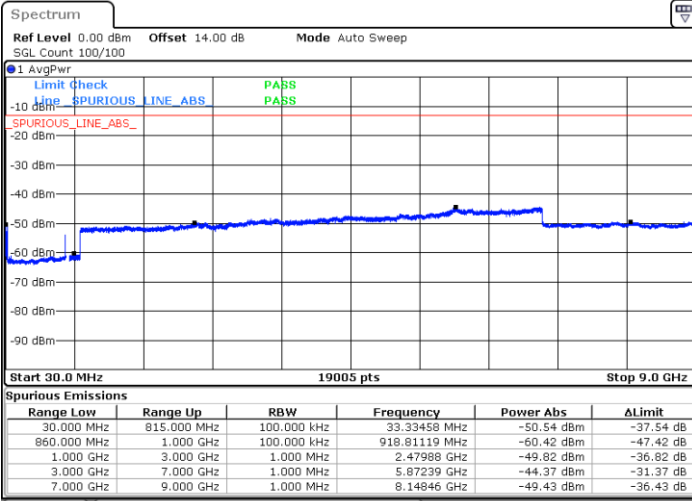

Middle Channel / 1RB49 and 1RB0

Date: 15.JAN.2021 00:46:25

Date: 15.JAN.2021 00:53:49

Middle Channel / FullIRB

N/A

Date: 15.JAN.2021 00:45:00

LTE Band 5B / 10MHz+5MHz

64QAM

Highest Channel / 1RB0 and 1RB24

Highest Channel / 1RB49 and 1RB0

Date: 15.JAN.2021 01:06:06

Date: 15.JAN.2021 01:22:22

Highest Channel / FullIRB

N/A

Date: 15.JAN.2021 01:02:01

LTE Band 5B / 10MHz+10MHz

64QAM

Lowest Channel / 1RB0 and 1RB49

Lowest Channel / 1RB49 and 1RB0

Date: 15.JAN.2021 01:36:27

Date: 15.JAN.2021 01:44:59

Lowest Channel / FullIRB

N/A

Date: 15.JAN.2021 01:34:10