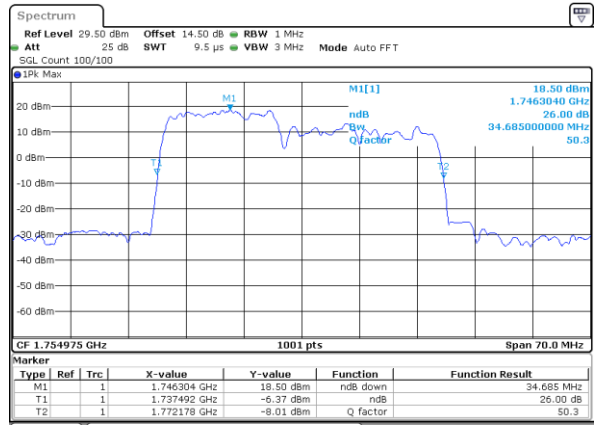

Highest Channel / 10MHz+20MHz

Date: 3..JAN.2021 00:41:15

Highest Channel / 15MHz+10MHz

Date: 2..JAN.2021 23:16:57

LTE Band 66C

QPSK

Lowest Channel / 15MHz+15MHz

Date: 3..JAN.2021 01:58:19

Lowest Channel / 15MHz+20MHz

Date: 3..JAN.2021 02:47:43

Middle Channel / 15MHz+15MHz

Date: 3..JAN.2021 02:13:21

Middle Channel / 15MHz+20MHz

Date: 3..JAN.2021 03:28:43

Highest Channel / 15MHz+15MHz

Date: 3..JAN.2021 02:27:58

Highest Channel / 15MHz+20MHz

Date: 3..JAN.2021 03:56:46

LTE Band 66C

QPSK

Lowest Channel / 20MHz+5MHz

Date: 3..JAN.2021 05:21:35

Lowest Channel / 20MHz+10MHz

Date: 3..JAN.2021 00:58:27

Middle Channel / 20MHz+5MHz

Date: 3..JAN.2021 05:42:11

Middle Channel / 20MHz+10MHz

Date: 3..JAN.2021 01:17:56

Highest Channel / 20MHz+5MHz

Date: 3..JAN.2021 05:53:04

Highest Channel / 20MHz+10MHz

Date: 3..JAN.2021 01:38:40