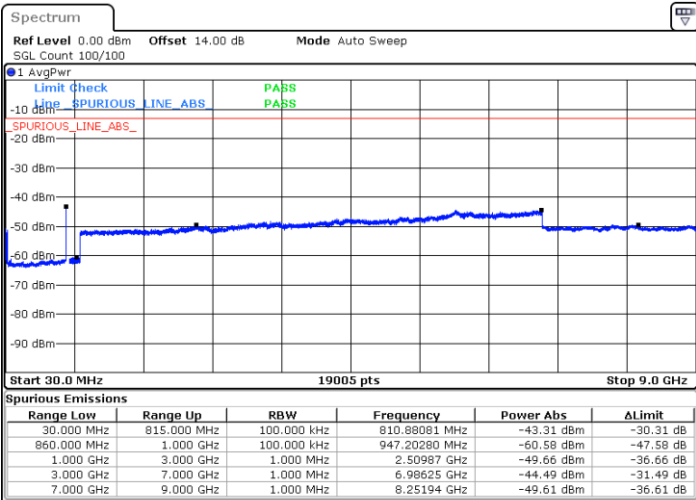

Middle Channel / FullIRB

N/A

Date: 14.JAN.2021 23:12:25

LTE Band 5B / 5MHz+10MHz

64QAM

Highest Channel / 1RB0 and 1RB49

Highest Channel / 1RB24 and 1RB0

Date: 15.JAN.2021 00:08:17

Date: 15.JAN.2021 00:18:12

Highest Channel / FullIRB

N/A

Date: 15.JAN.2021 00:06:01

LTE Band 5B / 10MHz+5MHz

64QAM

Lowest Channel / 1RB0 and 1RB24

Lowest Channel / 1RB49 and 1RB0

Date: 15.JAN.2021 00:29:04

Date: 15.JAN.2021 00:40:03

Lowest Channel / FullIRB

N/A

Date: 15.JAN.2021 00:26:58

LTE Band 5B / 10MHz+5MHz

64QAM

Middle Channel / 1RB0 and 1RB24

Highest Channel / 1RB0 and 1RB24

Highest Channel / 1RB49 and 1RB0

Date: 15.JAN.2021 01:06:06

Date: 15.JAN.2021 01:22:22

Highest Channel / FullIRB

N/A

Date: 15.JAN.2021 01:02:01

LTE Band 5B / 10MHz+10MHz