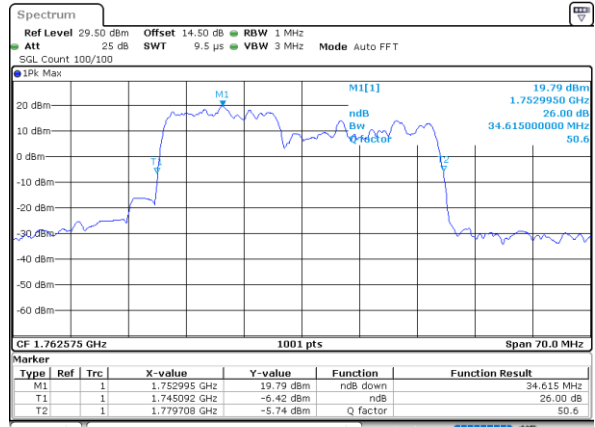

Highest Channel / 15MHz+10MHz

Date: 2..JAN.2021 23:18:21

LTE Band 66C

16QAM

Lowest Channel / 15MHz+15MHz

Date: 3..JAN.2021 02:00:13

Lowest Channel / 15MHz+20MHz

Date: 3..JAN.2021 02:58:53

Middle Channel / 15MHz+15MHz

Date: 3..JAN.2021 02:14:47

Middle Channel / 15MHz+20MHz

Date: 3..JAN.2021 03:30:01

Highest Channel / 15MHz+15MHz

Date: 3..JAN.2021 02:46:12

Highest Channel / 15MHz+20MHz

Date: 3..JAN.2021 03:58:42

LTE Band 66C

16QAM

Lowest Channel / 20MHz+5MHz

Date: 3..JAN.2021 05:24:33

Lowest Channel / 20MHz+10MHz

Date: 3..JAN.2021 01:00:22

Middle Channel / 20MHz+5MHz

Date: 3..JAN.2021 05:43:16

Middle Channel / 20MHz+10MHz

Date: 3..JAN.2021 01:19:46

Highest Channel / 20MHz+5MHz

Date: 3..JAN.2021 05:14:35

Highest Channel / 20MHz+10MHz

Date: 3..JAN.2021 01:40:47