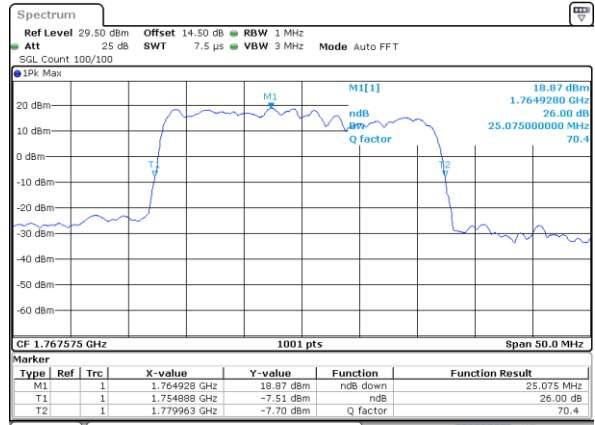

Lowest Channel / 5MHz+20MHz

Date: 3..JAN.2021 22:16:40

Lowest Channel / 10MHz+15MHz

Date: 2..JAN.2021 21:30:42

Middle Channel / 5MHz+20MHz

Date: 3..JAN.2021 22:14:38

Middle Channel / 10MHz+15MHz

Date: 2..JAN.2021 21:51:55

Highest Channel / 5MHz+20MHz

Date: 3..JAN.2021 22:55:06

Highest Channel / 10MHz+15MHz

Date: 2..JAN.2021 22:08:05

LTE Band 66C

16QAM

Lowest Channel / 10MHz+20MHz

Date: 3..JAN.2021 00:13:26

Lowest Channel / 15MHz+10MHz

Date: 2..JAN.2021 22:40:57

Middle Channel / 10MHz+20MHz

Date: 3..JAN.2021 00:10:15

Middle Channel / 15MHz+10MHz

Date: 2..JAN.2021 23:04:46

Highest Channel / 10MHz+20MHz

Date: 3..JAN.2021 00:42:42

Highest Channel / 15MHz+10MHz

Date: 2..JAN.2021 23:18:21

LTE Band 66C

16QAM

Lowest Channel / 15MHz+15MHz

Date: 3..JAN.2021 02:00:13

Lowest Channel / 15MHz+20MHz

Date: 3..JAN.2021 02:58:53