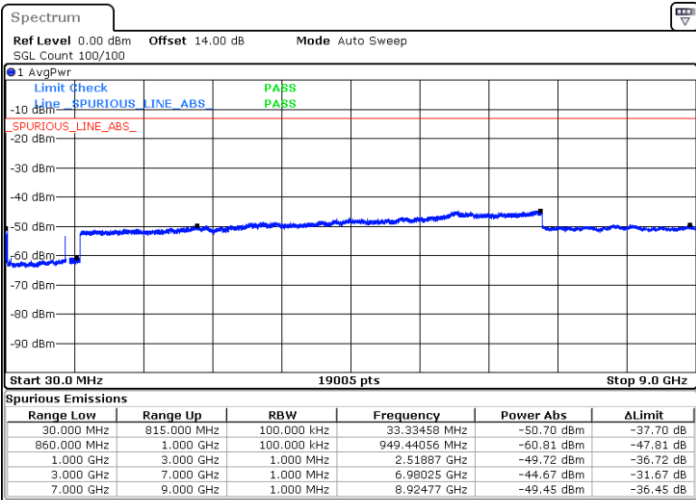

LTE Band 5B / 10MHz+10MHz

16QAM

Lowest Channel / 1RB0 and 1RB49

Lowest Channel / 1RB49 and 1RB0

Date: 15.JAN.2021 01:37:58

Date: 15.JAN.2021 01:43:28

Lowest Channel / FullIRB

N/A

Date: 15.JAN.2021 01:31:55

LTE Band 5B / 10MHz+10MHz

16QAM

Middle Channel / 1RB0 and 1RB49

Middle Channel / 1RB49 and 1RB0

Date: 15.JAN.2021 14:45:20

Date: 15.JAN.2021 14:50:12

Middle Channel / FullIRB

N/A

Date: 15.JAN.2021 14:41:20

LTE Band 5B / 10MHz+10MHz

16QAM

Highest Channel / 1RB0 and 1RB49

Highest Channel / 1RB49 and 1RB0

Date: 15.JAN.2021 19:06:17

Date: 15.JAN.2021 19:15:01