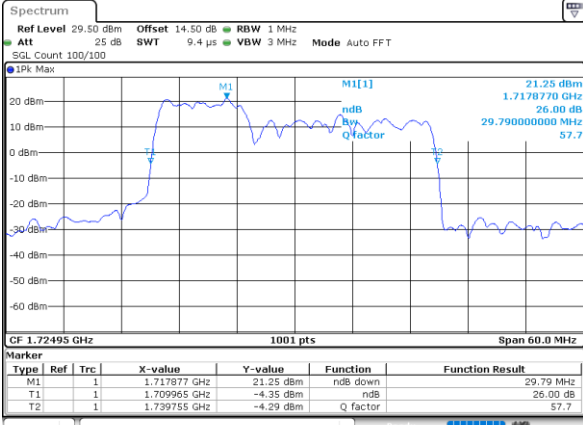

Lowest Channel / 5MHz+20MHz

Date: 3..JAN.2021 22:16:40

Lowest Channel / 10MHz+15MHz

Date: 2..JAN.2021 21:30:42

Middle Channel / 5MHz+20MHz

Date: 3..JAN.2021 22:14:38

Middle Channel / 10MHz+15MHz

Date: 2..JAN.2021 21:51:55

Highest Channel / 5MHz+20MHz

Date: 3..JAN.2021 22:55:06

Highest Channel / 10MHz+15MHz

Date: 2..JAN.2021 22:08:05

LTE Band 66C

16QAM

Lowest Channel / 10MHz+20MHz

Date: 3..JAN.2021 00:13:26

Lowest Channel / 15MHz+10MHz

Date: 2..JAN.2021 22:40:57

Middle Channel / 10MHz+20MHz

Date: 3..JAN.2021 00:10:15

Middle Channel / 15MHz+10MHz

Date: 2..JAN.2021 23:04:46

Highest Channel / 10MHz+20MHz

Date: 3..JAN.2021 00:42:42

Highest Channel / 15MHz+10MHz

Date: 2..JAN.2021 23:18:21

LTE Band 66C

16QAM

Lowest Channel / 15MHz+15MHz

Date: 3..JAN.2021 02:00:13

Lowest Channel / 15MHz+20MHz

Date: 3..JAN.2021 02:58:53