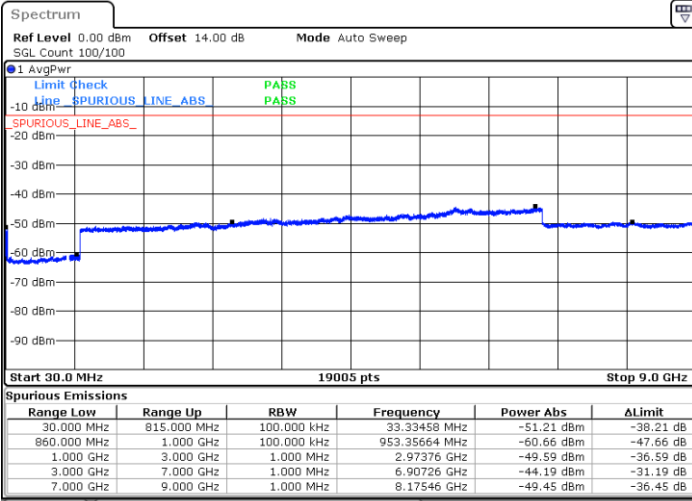

N/A

Date: 14.JAN.2021 23:10:17

LTE Band 5B / 5MHz+10MHz

64QAM

Middle Channel / 1RB0 and 1RB49

Middle Channel / 1RB24 and 1RB0

Date: 14.JAN.2021 23:19:02

Date: 14.JAN.2021 23:19:59

Middle Channel / FullIRB

N/A

Date: 14.JAN.2021 23:12:25

LTE Band 5B / 5MHz+10MHz

64QAM

Highest Channel / 1RB0 and 1RB49

Highest Channel / 1RB24 and 1RB0

Date: 15.JAN.2021 00:08:17

Date: 15.JAN.2021 00:18:12

Highest Channel / FullIRB

N/A

Date: 15.JAN.2021 00:06:01

LTE Band 5B / 10MHz+5MHz

64QAM

Lowest Channel / 1RB0 and 1RB24

Lowest Channel / 1RB49 and 1RB0

Date: 15.JAN.2021 00:29:04

Date: 15.JAN.2021 00:40:03

Lowest Channel / FullIRB

N/A

Date: 15.JAN.2021 00:26:58

LTE Band 5B / 10MHz+5MHz

64QAM

Middle Channel / 1RB0 and 1RB24