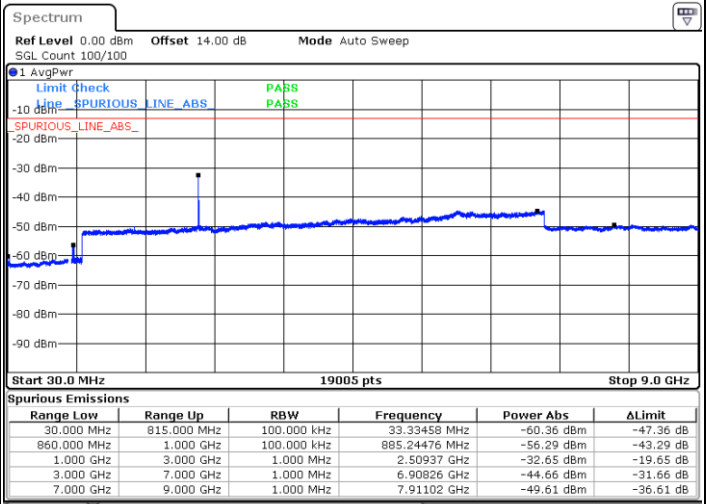

LTE Band 5B / 10MHz+10MHz

16QAM

Lowest Channel / 1RB0 and 1RB49

Lowest Channel / 1RB49 and 1RB0

Date: 15.JAN.2021 01:37:58

Date: 15.JAN.2021 01:43:28

Lowest Channel / FullIRB

N/A

Date: 15.JAN.2021 01:31:55

LTE Band 5B / 10MHz+10MHz

16QAM

Middle Channel / 1RB0 and 1RB49

Middle Channel / 1RB49 and 1RB0

Date: 15.JAN.2021 14:45:20

Date: 15.JAN.2021 14:50:12

Middle Channel / FullIRB

N/A

Date: 15.JAN.2021 14:41:20

LTE Band 5B / 10MHz+10MHz

16QAM

Highest Channel / 1RB0 and 1RB49

Highest Channel / 1RB49 and 1RB0

Date: 15.JAN.2021 19:06:17

Date: 15.JAN.2021 19:15:01

Highest Channel / FullIRB

N/A

Date: 15.JAN.2021 18:57:49

LTE Band 5B / 3MHz+5MHz

64QAM

Lowest Channel / 1RB0 and 1RB24

Lowest Channel / 1RB14 and 1RB0

Date: 11.JAN.2021 23:40:29