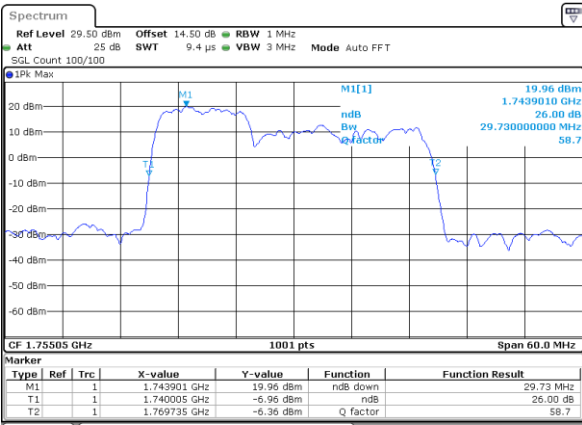

LTE Band 66C

QPSK

Lowest Channel / 5MHz+20MHz

Date: 3..JAN.2021 22:14:54

Lowest Channel / 10MHz+15MHz

Date: 2..JAN.2021 21:29:01

Middle Channel / 5MHz+20MHz

Date: 3..JAN.2021 22:13:22

Middle Channel / 10MHz+15MHz

Date: 2..JAN.2021 21:50:39

Highest Channel / 5MHz+20MHz

Date: 3..JAN.2021 22:15:19

Highest Channel / 10MHz+15MHz

Date: 2..JAN.2021 22:05:55

LTE Band 66C

QPSK

Lowest Channel / 10MHz+20MHz

Date: 3..JAN.2021 00:11:43

Lowest Channel / 15MHz+10MHz

Date: 2..JAN.2021 22:39:06

Middle Channel / 10MHz+20MHz

Date: 3..JAN.2021 00:29:08

Middle Channel / 15MHz+10MHz

Date: 2..JAN.2021 23:00:21

Highest Channel / 10MHz+20MHz

Date: 3..JAN.2021 00:41:15

Highest Channel / 15MHz+10MHz

Date: 2..JAN.2021 23:16:57

LTE Band 66C

QPSK

Lowest Channel / 15MHz+15MHz

Date: 3..JAN.2021 01:58:19