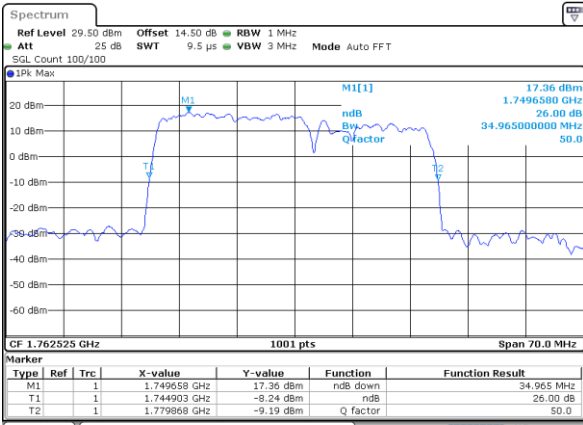

Highest Channel / 15MHz+20MHz

Date: 3..JAN.2021 03:56:46

LTE Band 66C

QPSK

Lowest Channel / 20MHz+5MHz

Date: 3..JAN.2021 05:21:35

Lowest Channel / 20MHz+10MHz

Date: 3..JAN.2021 00:58:27

Middle Channel / 20MHz+5MHz

Date: 3..JAN.2021 05:42:11

Middle Channel / 20MHz+10MHz

Date: 3..JAN.2021 01:17:56

Highest Channel / 20MHz+5MHz

Date: 3..JAN.2021 05:53:04

Highest Channel / 20MHz+10MHz

Date: 3..JAN.2021 01:38:40

LTE Band 66C

QPSK

Lowest Channel / 20MHz+15MHz

Date: 3..JAN.2021 04:19:06

Lowest Channel / 20MHz+20MHz

Date: 3..JAN.2021 23:50:05

Middle Channel / 20MHz+15MHz

Date: 3..JAN.2021 04:19:09

Middle Channel / 20MHz+20MHz

Date: 4..JAN.2021 00:13:00

Highest Channel / 20MHz+15MHz

Date: 3..JAN.2021 04:15:08

Highest Channel / 20MHz+20MHz

Date: 4..JAN.2021 00:13:16

LTE Band 66C

16QAM