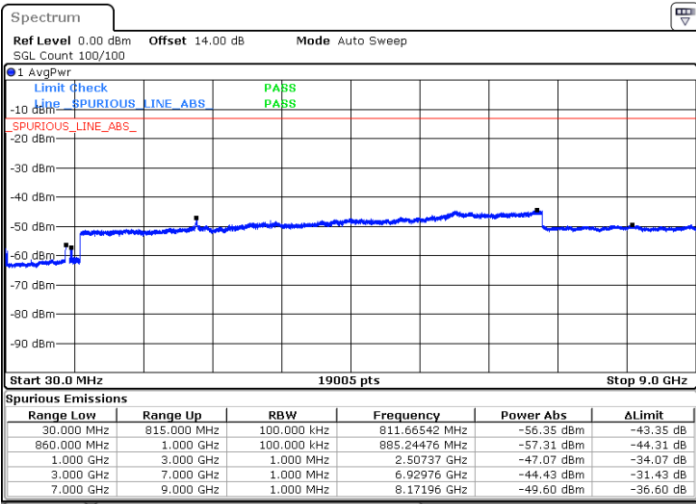

LTE Band 5B / 10MHz+10MHz

16QAM

Lowest Channel / 1RB0 and 1RB49

Lowest Channel / 1RB49 and 1RB0

Date: 15.JAN.2021 01:37:58

Date: 15.JAN.2021 01:43:28

Lowest Channel / FullIRB

N/A

Date: 15.JAN.2021 01:31:55

LTE Band 5B / 10MHz+10MHz

16QAM

Middle Channel / 1RB0 and 1RB49

Middle Channel / 1RB49 and 1RB0

Date: 15.JAN.2021 14:45:20

Date: 15.JAN.2021 14:50:12

Middle Channel / FullIRB

N/A

Date: 15.JAN.2021 14:41:20

LTE Band 5B / 10MHz+10MHz

16QAM

Highest Channel / 1RB0 and 1RB49

Highest Channel / 1RB49 and 1RB0

Date: 15.JAN.2021 19:06:17

Date: 15.JAN.2021 19:15:01

Highest Channel / FullIRB

N/A

Date: 15.JAN.2021 18:57:49

LTE Band 5B / 3MHz+5MHz

64QAM

Lowest Channel / 1RB0 and 1RB24

Lowest Channel / 1RB14 and 1RB0

Date: 11.JAN.2021 23:40:29