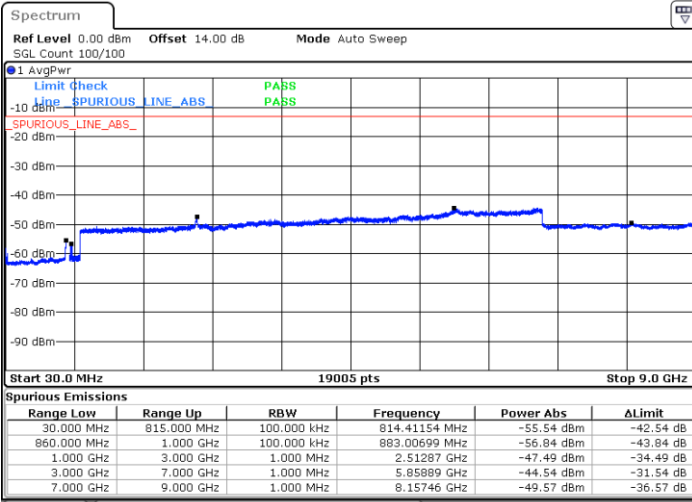

64QAM

Lowest Channel / 1RB0 and 1RB49

Lowest Channel / 1RB49 and 1RB0

Date: 15.JAN.2021 01:36:27

Date: 15.JAN.2021 01:44:59

Lowest Channel / FullIRB

N/A

Date: 15.JAN.2021 01:34:10

LTE Band 5B / 10MHz+10MHz

64QAM

Middle Channel / 1RB0 and 1RB49

Middle Channel / 1RB49 and 1RB0

Date: 15.JAN.2021 14:44:31

Date: 15.JAN.2021 14:51:54

Middle Channel / FullIRB

N/A

Date: 15.JAN.2021 14:42:30

LTE Band 5B / 10MHz+10MHz

64QAM

Highest Channel / 1RB0 and 1RB49

Highest Channel / 1RB49 and 1RB0

Date: 15.JAN.2021 19:04:27

Date: 15.JAN.2021 19:17:12

Highest Channel / FullIRB

N/A

Date: 15.JAN.2021 19:02:32

LTE Band 66C

26dB Bandwidth

Mode	LTE Band 66C : 26dB BW(MHz)				
QPSK					
BW	5MHz+20MHz	10MHz+15MHz	10MHz+20MHz	15MHz+10MHz	15MHz+15MHz
Lowest CH	24.83	24.93	29.79	25.18	30.57
Middle CH	24.68	25.03	29.73	25.03	30.45
Highest CH	24.73	25.03	29.79	25.08	30.51
BW	15MHz+20MHz	20MHz+5MHz	20MHz+10MHz	20MHz+15MHz	20MHz+20MHz
Lowest CH	34.76	24.83	29.91	34.90	39.80
Middle CH	34.69	24.93	29.85	35.11	39.80
Highest CH	34.76	24.93	30.03	34.97	39.64