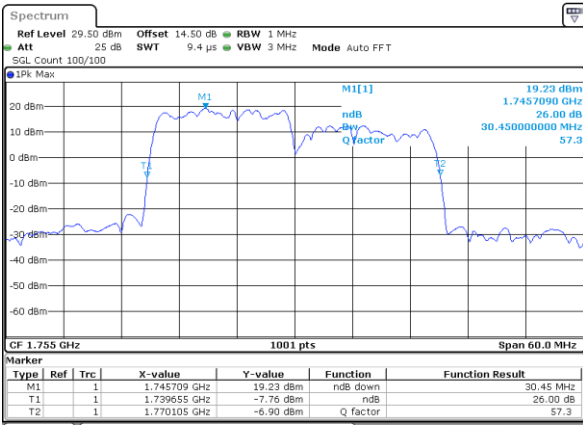

Lowest Channel / 10MHz+20MHz

Date: 3..JAN.2021 00:11:43

Lowest Channel / 15MHz+10MHz

Date: 2..JAN.2021 22:39:06

Middle Channel / 10MHz+20MHz

Date: 3..JAN.2021 00:29:08

Middle Channel / 15MHz+10MHz

Date: 2..JAN.2021 23:00:21

Highest Channel / 10MHz+20MHz

Date: 3..JAN.2021 00:41:15

Highest Channel / 15MHz+10MHz

Date: 2..JAN.2021 23:16:57

LTE Band 66C

QPSK

Lowest Channel / 15MHz+15MHz

Date: 3..JAN.2021 01:58:19

Lowest Channel / 15MHz+20MHz

Date: 3..JAN.2021 02:47:43

Middle Channel / 15MHz+15MHz

Date: 3..JAN.2021 02:13:21

Middle Channel / 15MHz+20MHz

Date: 3..JAN.2021 03:28:43

Highest Channel / 15MHz+15MHz

Date: 3..JAN.2021 02:27:58

Highest Channel / 15MHz+20MHz

Date: 3..JAN.2021 03:56:46

LTE Band 66C

QPSK

Lowest Channel / 20MHz+5MHz

Date: 3..JAN.2021 05:21:35

Lowest Channel / 20MHz+10MHz

Date: 3..JAN.2021 00:58:27