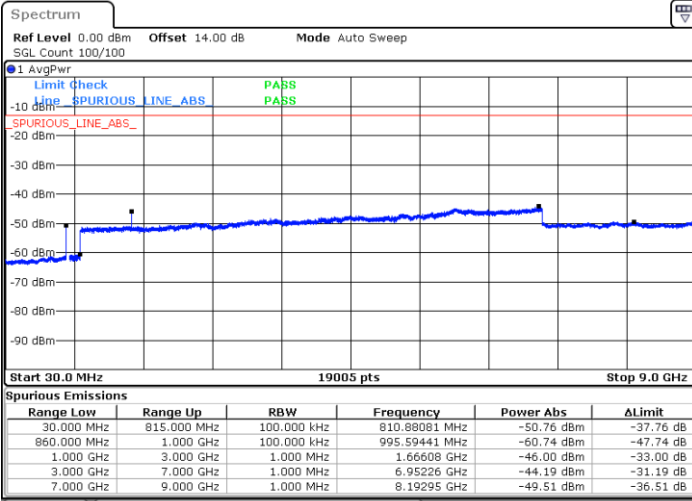

LTE Band 5B / 5MHz+3MHz

64QAM

Middle Channel / 1RB0 and 1RB14

Middle Channel / 1RB24 and 1RB0

Date: 14.JAN.2021 01:24:38