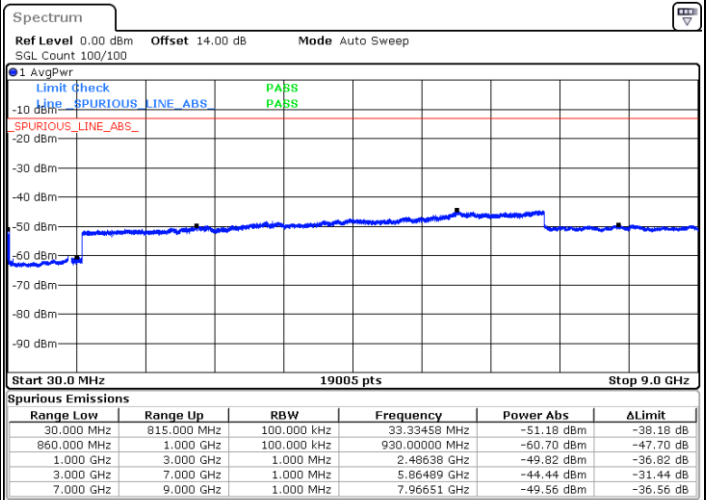

LTE Band 5B / 5MHz+3MHz

64QAM

Highest Channel / 1RB0 and 1RB14

Highest Channel / 1RB24 and 1RB0

Date: 14.JAN.2021 01:40:31

Date: 14.JAN.2021 01:55:17

Highest Channel / FullIRB

N/A

Date: 14.JAN.2021 01:37:42

LTE Band 5B / 5MHz+10MHz

64QAM

Lowest Channel / 1RB0 and 1RB49

Lowest Channel / 1RB24 and 1RB0

Date: 14.JAN.2021 22:59:19

Date: 14.JAN.2021 23:08:46

Lowest Channel / FullIRB

N/A

Date: 14.JAN.2021 23:10:17

LTE Band 5B / 5MHz+10MHz

64QAM

Middle Channel / 1RB0 and 1RB49

Middle Channel / 1RB24 and 1RB0

Date: 14.JAN.2021 23:19:02

Date: 14.JAN.2021 23:19:59

Middle Channel / FullIRB

N/A

Date: 14.JAN.2021 23:12:25

LTE Band 5B / 5MHz+10MHz

64QAM

Highest Channel / 1RB0 and 1RB49

Highest Channel / 1RB24 and 1RB0

Date: 15.JAN.2021 00:08:17