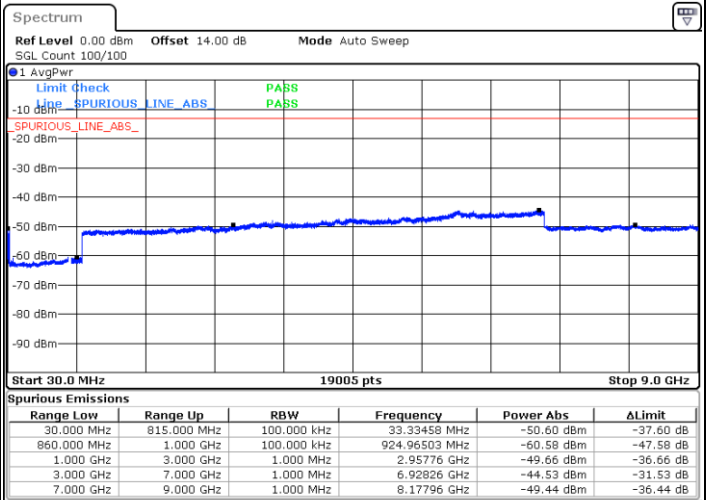

Date: 15.JAN.2021 00:18:12

Highest Channel / FullIRB

N/A

Date: 15.JAN.2021 00:06:01

LTE Band 5B / 10MHz+5MHz

64QAM

Lowest Channel / 1RB0 and 1RB24

Lowest Channel / 1RB49 and 1RB0

Date: 15.JAN.2021 00:29:04

Date: 15.JAN.2021 00:40:03

Lowest Channel / FullIRB

N/A

Date: 15.JAN.2021 00:26:58

LTE Band 5B / 10MHz+5MHz

64QAM

Middle Channel / 1RB0 and 1RB24

Middle Channel / 1RB49 and 1RB0

Date: 15.JAN.2021 00:46:25

Date: 15.JAN.2021 00:53:49

Middle Channel / FullIRB

N/A

Date: 15.JAN.2021 00:45:00

LTE Band 5B / 10MHz+5MHz

64QAM

Highest Channel / 1RB0 and 1RB24

Highest Channel / 1RB49 and 1RB0

Date: 15.JAN.2021 01:06:06

Date: 15.JAN.2021 01:22:22

Highest Channel / FullIRB

N/A

Date: 15.JAN.2021 01:02:01

LTE Band 5B / 10MHz+10MHz