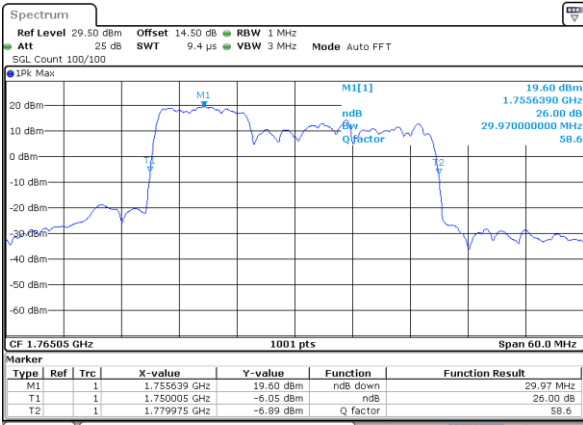

Highest Channel / 5MHz+20MHz

Date: 3..JAN.2021 22:55:06

Highest Channel / 10MHz+15MHz

Date: 2..JAN.2021 22:08:05

LTE Band 66C

16QAM

Lowest Channel / 10MHz+20MHz

Date: 3..JAN.2021 00:13:26

Lowest Channel / 15MHz+10MHz

Date: 2..JAN.2021 22:40:57

Middle Channel / 10MHz+20MHz

Date: 3..JAN.2021 00:10:15

Middle Channel / 15MHz+10MHz

Date: 2..JAN.2021 23:04:46

Highest Channel / 10MHz+20MHz

Date: 3..JAN.2021 00:42:42

Highest Channel / 15MHz+10MHz

Date: 2..JAN.2021 23:18:21

LTE Band 66C

16QAM

Lowest Channel / 15MHz+15MHz

Date: 3..JAN.2021 02:00:13

Lowest Channel / 15MHz+20MHz

Date: 3..JAN.2021 02:58:53