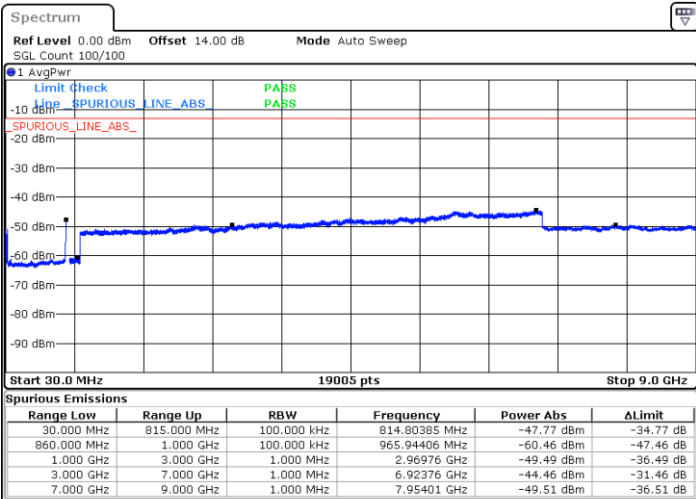

Middle Channel / FullIRB

N/A

Date: 14.JAN.2021 23:12:25

LTE Band 5B / 5MHz+10MHz

64QAM

Highest Channel / 1RB0 and 1RB49

Highest Channel / 1RB24 and 1RB0

Date: 15.JAN.2021 00:08:17

Date: 15.JAN.2021 00:18:12

Highest Channel / FullIRB

N/A

Date: 15.JAN.2021 00:06:01

LTE Band 5B / 10MHz+5MHz

64QAM

Lowest Channel / 1RB0 and 1RB24

Lowest Channel / 1RB49 and 1RB0

Date: 15.JAN.2021 00:29:04

Date: 15.JAN.2021 00:40:03

Lowest Channel / FullIRB

N/A

Date: 15.JAN.2021 00:26:58

LTE Band 5B / 10MHz+5MHz

64QAM

Middle Channel / 1RB0 and 1RB24