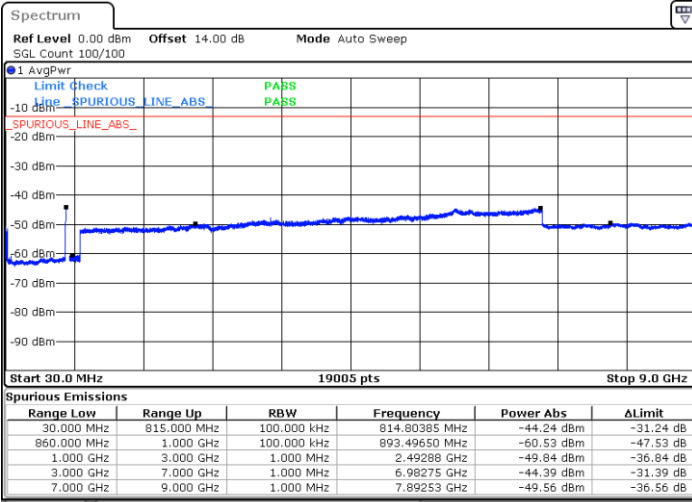

Highest Channel / 1RB0 and 1RB24

Highest Channel / 1RB49 and 1RB0

Date: 15.JAN.2021 01:06:06

Date: 15.JAN.2021 01:22:22

Highest Channel / FullIRB

N/A

Date: 15.JAN.2021 01:02:01

LTE Band 5B / 10MHz+10MHz

64QAM

Lowest Channel / 1RB0 and 1RB49

Lowest Channel / 1RB49 and 1RB0

Date: 15.JAN.2021 01:36:27

Date: 15.JAN.2021 01:44:59

Lowest Channel / FullIRB

N/A

Date: 15.JAN.2021 01:34:10

LTE Band 5B / 10MHz+10MHz

64QAM

Middle Channel / 1RB0 and 1RB49

Middle Channel / 1RB49 and 1RB0

Date: 15.JAN.2021 14:44:31

Date: 15.JAN.2021 14:51:54

Middle Channel / FullIRB

N/A

Date: 15.JAN.2021 14:42:30

LTE Band 5B / 10MHz+10MHz

64QAM

Highest Channel / 1RB0 and 1RB49

Highest Channel / 1RB49 and 1RB0

Date: 15.JAN.2021 19:04:27

Date: 15.JAN.2021 19:17:12

Highest Channel / FullIRB