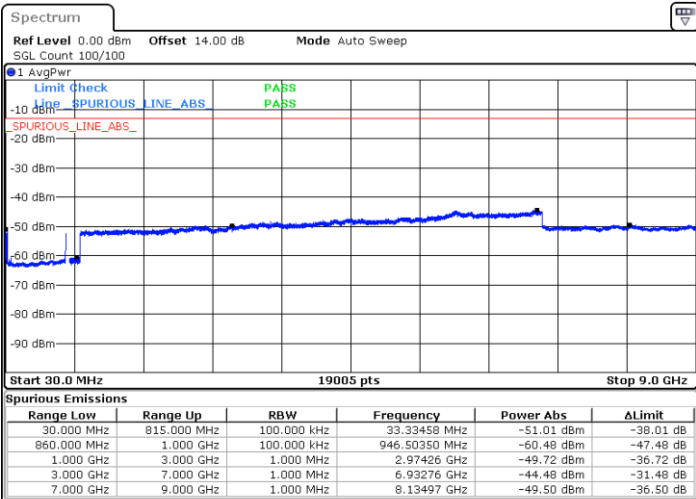

Date: 14.JAN.2021 01:37:42

LTE Band 5B / 5MHz+10MHz

64QAM

Lowest Channel / 1RB0 and 1RB49

Lowest Channel / 1RB24 and 1RB0

Date: 14.JAN.2021 22:59:19

Date: 14.JAN.2021 23:08:46

Lowest Channel / FullIRB

N/A

Date: 14.JAN.2021 23:10:17

LTE Band 5B / 5MHz+10MHz

64QAM

Middle Channel / 1RB0 and 1RB49

Middle Channel / 1RB24 and 1RB0

Date: 14.JAN.2021 23:19:02

Date: 14.JAN.2021 23:19:59

Middle Channel / FullIRB

N/A

Date: 14.JAN.2021 23:12:25

LTE Band 5B / 5MHz+10MHz

64QAM

Highest Channel / 1RB0 and 1RB49

Highest Channel / 1RB24 and 1RB0

Date: 15.JAN.2021 00:08:17

Date: 15.JAN.2021 00:18:12

Highest Channel / FullIRB

N/A

Date: 15.JAN.2021 00:06:01

LTE Band 5B / 10MHz+5MHz

64QAM

Lowest Channel / 1RB0 and 1RB24

Lowest Channel / 1RB49 and 1RB0