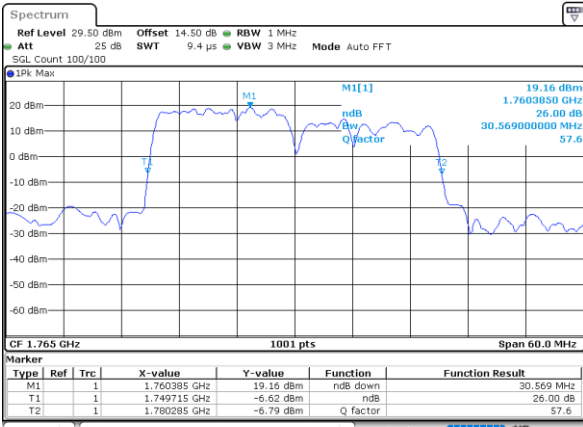

Highest Channel / 15MHz+10MHz

Date: 2..JAN.2021 23:18:21

LTE Band 66C

16QAM

Lowest Channel / 15MHz+15MHz

Date: 3..JAN.2021 02:00:13

Lowest Channel / 15MHz+20MHz

Date: 3..JAN.2021 02:58:53

Middle Channel / 15MHz+15MHz

Date: 3..JAN.2021 02:14:47

Middle Channel / 15MHz+20MHz

Date: 3..JAN.2021 03:30:01

Highest Channel / 15MHz+15MHz

Date: 3..JAN.2021 02:46:12

Highest Channel / 15MHz+20MHz

Date: 3..JAN.2021 03:58:42

LTE Band 66C

16QAM

Lowest Channel / 20MHz+5MHz

Date: 3..JAN.2021 05:24:33

Lowest Channel / 20MHz+10MHz

Date: 3..JAN.2021 01:00:22

Middle Channel / 20MHz+5MHz

Date: 3..JAN.2021 05:43:16