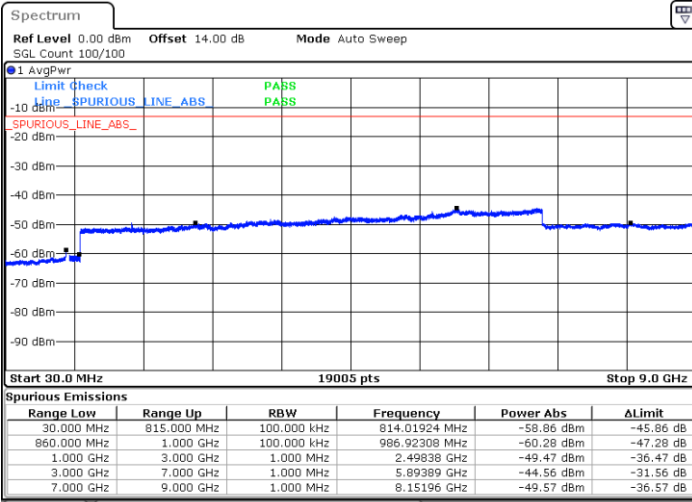

Lowest Channel / 1RB0 and 1RB14

Lowest Channel / 1RB24 and 1RB0

Date: 14.JAN.2021 00:59:10

Date: 14.JAN.2021 01:01:30

Lowest Channel / FullIRB

N/A

Date: 14.JAN.2021 00:41:45

LTE Band 5B / 5MHz+3MHz

64QAM

Middle Channel / 1RB0 and 1RB14

Middle Channel / 1RB24 and 1RB0

Date: 14.JAN.2021 01:24:38

Date: 14.JAN.2021 01:25:53

Middle Channel / FullIRB

N/A

Date: 14.JAN.2021 01:11:16

LTE Band 5B / 5MHz+3MHz

64QAM

Highest Channel / 1RB0 and 1RB14

Highest Channel / 1RB24 and 1RB0

Date: 14.JAN.2021 01:40:31

Date: 14.JAN.2021 01:55:17

Highest Channel / FullIRB

N/A

Date: 14.JAN.2021 01:37:42

LTE Band 5B / 5MHz+10MHz

64QAM

Lowest Channel / 1RB0 and 1RB49

Lowest Channel / 1RB24 and 1RB0

Date: 14.JAN.2021 22:59:19

Date: 14.JAN.2021 23:08:46

Lowest Channel / FullIRB