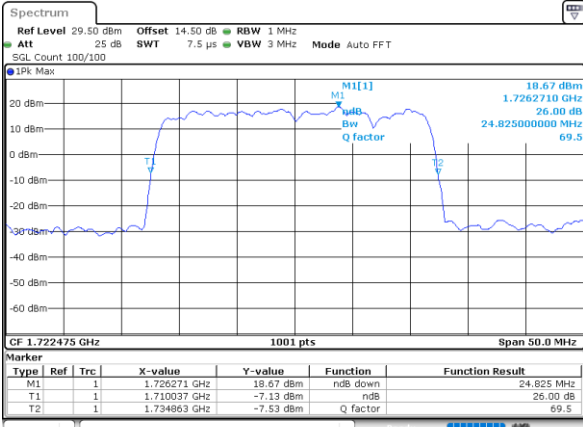

Lowest Channel / 15MHz+20MHz

Date: 3..JAN.2021 02:47:43

Middle Channel / 15MHz+15MHz

Date: 3..JAN.2021 02:13:21

Middle Channel / 15MHz+20MHz

Date: 3..JAN.2021 03:28:43

Highest Channel / 15MHz+15MHz

Date: 3..JAN.2021 02:27:58

Highest Channel / 15MHz+20MHz

Date: 3..JAN.2021 03:56:46

LTE Band 66C

QPSK

Lowest Channel / 20MHz+5MHz

Date: 3..JAN.2021 05:21:35

Lowest Channel / 20MHz+10MHz

Date: 3..JAN.2021 00:58:27

Middle Channel / 20MHz+5MHz

Date: 3..JAN.2021 05:42:11

Middle Channel / 20MHz+10MHz

Date: 3..JAN.2021 01:17:56

Highest Channel / 20MHz+5MHz

Date: 3..JAN.2021 05:53:04

Highest Channel / 20MHz+10MHz

Date: 3..JAN.2021 01:38:40

LTE Band 66C

QPSK

Lowest Channel / 20MHz+15MHz

Date: 3..JAN.2021 04:19:06

Lowest Channel / 20MHz+20MHz

Date: 3..JAN.2021 23:50:05

Middle Channel / 20MHz+15MHz

Date: 3..JAN.2021 04:19:09