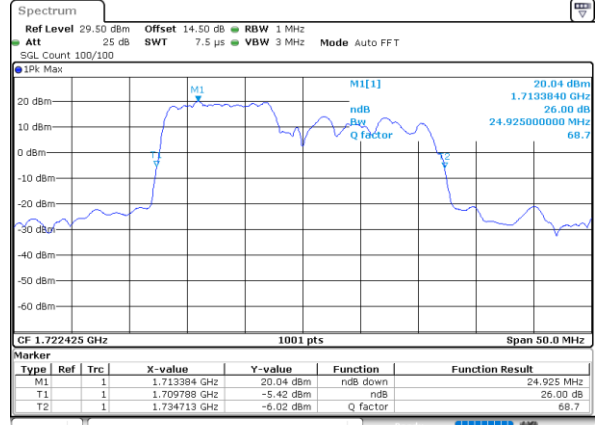

Mode	LTE Band 66C : 26dB BW(MHz)				
64QAM					
BW	5MHz+20MHz	10MHz+15MHz	10MHz+20MHz	15MHz+10MHz	15MHz+15MHz
Lowest CH	24.68	24.93	29.79	25.13	30.51
Middle CH	24.58	24.98	29.91	25.03	30.39
Highest CH	24.73	24.98	29.79	24.98	30.39
BW	15MHz+20MHz	20MHz+5MHz	20MHz+10MHz	20MHz+15MHz	20MHz+20MHz
Lowest CH	34.69	24.88	29.97	34.83	39.80
Middle CH	34.76	24.93	29.79	34.62	39.72
Highest CH	34.76	24.88	29.97	34.76	39.72

LTE Band 66C

QPSK

Lowest Channel / 5MHz+20MHz

Date: 3..JAN.2021 22:14:54

Lowest Channel / 10MHz+15MHz

Date: 2..JAN.2021 21:29:01

Middle Channel / 5MHz+20MHz

Date: 3..JAN.2021 22:13:22

Middle Channel / 10MHz+15MHz

Date: 2..JAN.2021 21:50:39

Highest Channel / 5MHz+20MHz

Date: 3..JAN.2021 22:15:19

Highest Channel / 10MHz+15MHz

Date: 2..JAN.2021 22:05:55

LTE Band 66C

QPSK

Highest Channel / 10MHz+20MHz

Date: 3..JAN.2021 00:41:15

Highest Channel / 15MHz+10MHz

Date: 2..JAN.2021 23:16:57

LTE Band 66C

QPSK

Lowest Channel / 15MHz+15MHz

Date: 3..JAN.2021 01:58:19