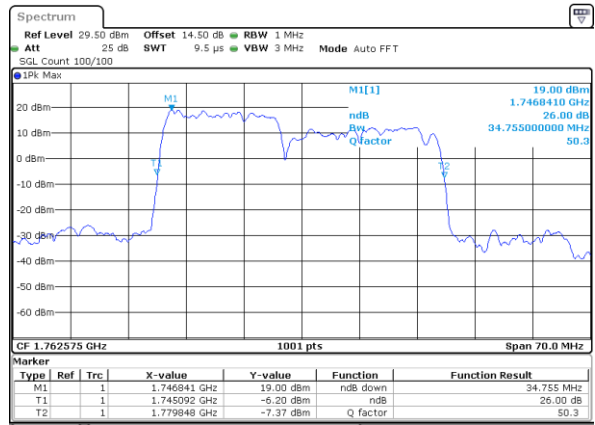

Highest Channel / 10MHz+20MHz

Date: 3..JAN.2021 00:41:15

Highest Channel / 15MHz+10MHz

Date: 2..JAN.2021 23:16:57

LTE Band 66C

QPSK

Lowest Channel / 15MHz+15MHz

Date: 3..JAN.2021 01:58:19

Lowest Channel / 15MHz+20MHz

Date: 3..JAN.2021 02:47:43

Middle Channel / 15MHz+15MHz

Date: 3..JAN.2021 02:13:21

Middle Channel / 15MHz+20MHz

Date: 3..JAN.2021 03:28:43

Highest Channel / 15MHz+15MHz

Date: 3..JAN.2021 02:27:58

Highest Channel / 15MHz+20MHz

Date: 3..JAN.2021 03:56:46

LTE Band 66C

QPSK

Lowest Channel / 20MHz+5MHz

Date: 3..JAN.2021 05:21:35

Lowest Channel / 20MHz+10MHz

Date: 3..JAN.2021 00:58:27

Middle Channel / 20MHz+5MHz

Date: 3..JAN.2021 05:42:11

Middle Channel / 20MHz+10MHz

Date: 3..JAN.2021 01:17:56

Highest Channel / 20MHz+5MHz

Date: 3..JAN.2021 05:53:04

Highest Channel / 20MHz+10MHz

Date: 3..JAN.2021 01:38:40