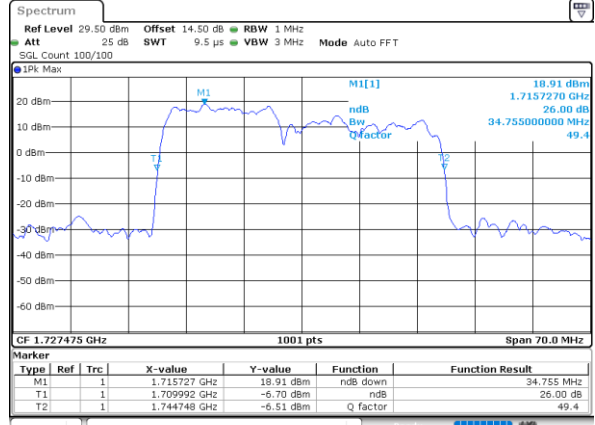

Lowest Channel / 10MHz+20MHz

Date: 3..JAN.2021 00:11:43

Lowest Channel / 15MHz+10MHz

Date: 2..JAN.2021 22:39:06

Middle Channel / 10MHz+20MHz

Date: 3..JAN.2021 00:29:08

Middle Channel / 15MHz+10MHz

Date: 2..JAN.2021 23:00:21

Highest Channel / 10MHz+20MHz

Date: 3..JAN.2021 00:41:15

Highest Channel / 15MHz+10MHz

Date: 2..JAN.2021 23:16:57

LTE Band 66C

QPSK

Lowest Channel / 15MHz+15MHz

Date: 3..JAN.2021 01:58:19

Lowest Channel / 15MHz+20MHz

Date: 3..JAN.2021 02:47:43

Middle Channel / 15MHz+15MHz

Date: 3..JAN.2021 02:13:21

Middle Channel / 15MHz+20MHz

Date: 3..JAN.2021 03:28:43

Highest Channel / 15MHz+15MHz

Date: 3..JAN.2021 02:27:58

Highest Channel / 15MHz+20MHz

Date: 3..JAN.2021 03:56:46

LTE Band 66C

QPSK

Lowest Channel / 20MHz+5MHz

Date: 3..JAN.2021 05:21:35

Lowest Channel / 20MHz+10MHz

Date: 3..JAN.2021 00:58:27