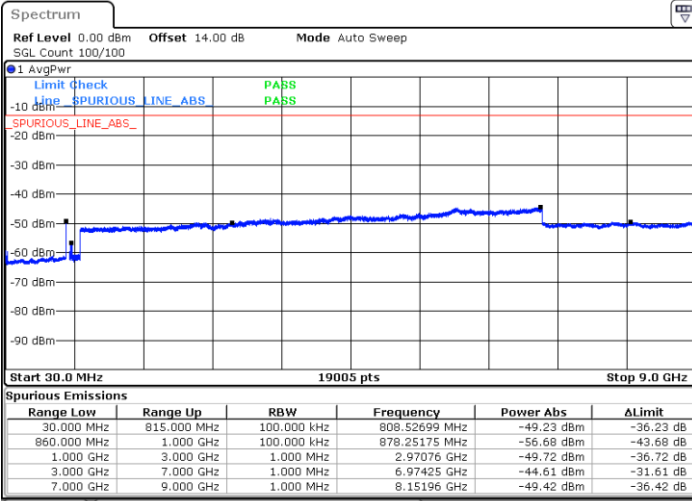

Highest Channel / 1RB0 and 1RB24

Highest Channel / 1RB49 and 1RB0

Date: 15.JAN.2021 01:06:06

Date: 15.JAN.2021 01:22:22

Highest Channel / FullIRB

N/A

Date: 15.JAN.2021 01:02:01

LTE Band 5B / 10MHz+10MHz

64QAM

Lowest Channel / 1RB0 and 1RB49

Lowest Channel / 1RB49 and 1RB0

Date: 15.JAN.2021 01:36:27

Date: 15.JAN.2021 01:44:59

Lowest Channel / FullIRB

N/A

Date: 15.JAN.2021 01:34:10

LTE Band 5B / 10MHz+10MHz

64QAM

Middle Channel / 1RB0 and 1RB49

Middle Channel / 1RB49 and 1RB0

Date: 15.JAN.2021 14:44:31

Date: 15.JAN.2021 14:51:54

Middle Channel / FullIRB

N/A

Date: 15.JAN.2021 14:42:30

LTE Band 5B / 10MHz+10MHz

64QAM

Highest Channel / 1RB0 and 1RB49

Highest Channel / 1RB49 and 1RB0

Date: 15.JAN.2021 19:04:27

Date: 15.JAN.2021 19:17:12

Highest Channel / FullIRB