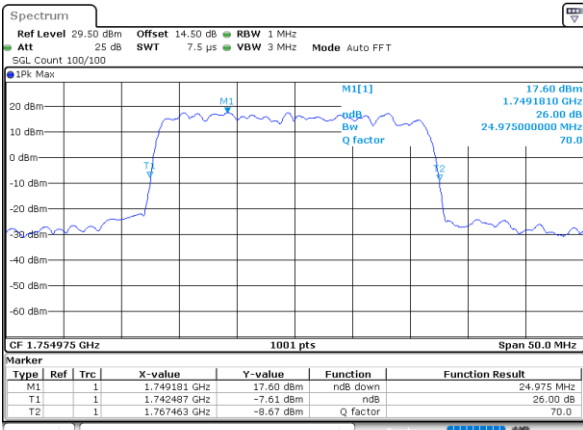

Highest Channel / 15MHz+10MHz

Date: 2..JAN.2021 23:18:21

LTE Band 66C

16QAM

Lowest Channel / 15MHz+15MHz

Date: 3..JAN.2021 02:00:13

Lowest Channel / 15MHz+20MHz

Date: 3..JAN.2021 02:58:53

LTE Band 66C

16QAM

Lowest Channel / 20MHz+5MHz

Date: 3..JAN.2021 05:24:33

Lowest Channel / 20MHz+10MHz

Date: 3..JAN.2021 01:00:22

Middle Channel / 20MHz+5MHz

Date: 3..JAN.2021 05:43:16

Middle Channel / 20MHz+10MHz

Date: 3..JAN.2021 01:19:46

Highest Channel / 20MHz+5MHz

Date: 3..JAN.2021 05:14:35

Highest Channel / 20MHz+10MHz

Date: 3..JAN.2021 01:40:47