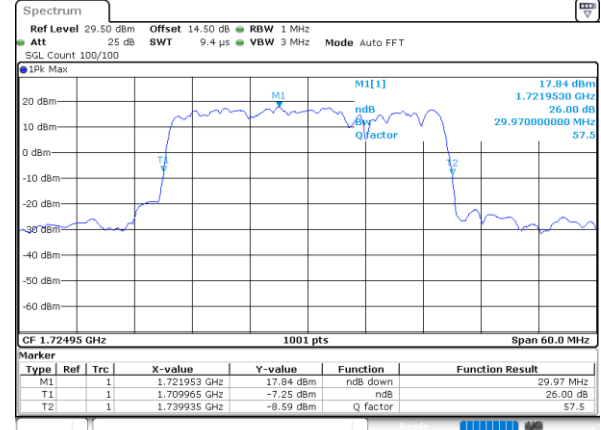

Highest Channel / 15MHz+10MHz

Date: 2..JAN.2021 23:18:21

LTE Band 66C

16QAM

Lowest Channel / 15MHz+15MHz

Date: 3..JAN.2021 02:00:13

Lowest Channel / 15MHz+20MHz

Date: 3..JAN.2021 02:58:53

Middle Channel / 15MHz+15MHz

Date: 3..JAN.2021 02:14:47

Middle Channel / 15MHz+20MHz

Date: 3..JAN.2021 03:30:01

Highest Channel / 15MHz+15MHz

Date: 3..JAN.2021 02:46:12

Highest Channel / 15MHz+20MHz

Date: 3..JAN.2021 03:58:42

LTE Band 66C

16QAM

Lowest Channel / 20MHz+5MHz

Date: 3..JAN.2021 05:24:33

Lowest Channel / 20MHz+10MHz

Date: 3..JAN.2021 01:00:22

Middle Channel / 20MHz+5MHz

Date: 3..JAN.2021 05:43:16

Middle Channel / 20MHz+10MHz

Date: 3..JAN.2021 01:19:46

Highest Channel / 20MHz+5MHz

Date: 3..JAN.2021 05:14:35

Highest Channel / 20MHz+10MHz

Date: 3..JAN.2021 01:40:47