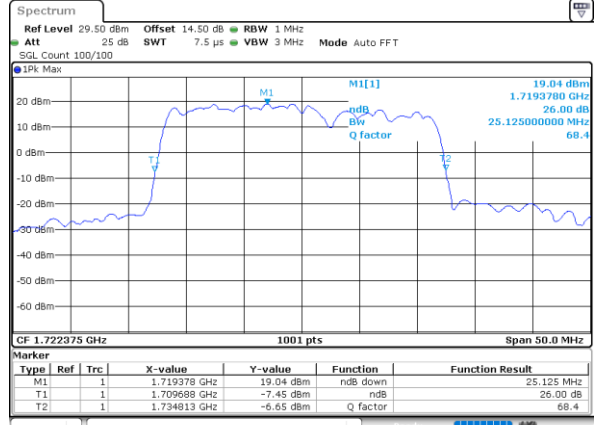

Lowest Channel / 5MHz+20MHz

Date: 3..JAN.2021 22:16:40

Lowest Channel / 10MHz+15MHz

Date: 2..JAN.2021 21:30:42

Middle Channel / 5MHz+20MHz

Date: 3..JAN.2021 22:14:38

Middle Channel / 10MHz+15MHz

Date: 2..JAN.2021 21:51:55

Highest Channel / 5MHz+20MHz

Date: 3..JAN.2021 22:55:06

Highest Channel / 10MHz+15MHz

Date: 2..JAN.2021 22:08:05

LTE Band 66C

16QAM

Lowest Channel / 10MHz+20MHz

Date: 3..JAN.2021 00:13:26

Lowest Channel / 15MHz+10MHz

Date: 2..JAN.2021 22:40:57

Middle Channel / 10MHz+20MHz

Date: 3..JAN.2021 00:10:15

Middle Channel / 15MHz+10MHz

Date: 2..JAN.2021 23:04:46

Highest Channel / 10MHz+20MHz

Date: 3..JAN.2021 00:42:42

Highest Channel / 15MHz+10MHz

Date: 2..JAN.2021 23:18:21

LTE Band 66C

16QAM

Lowest Channel / 15MHz+15MHz

Date: 3..JAN.2021 02:00:13

Lowest Channel / 15MHz+20MHz

Date: 3..JAN.2021 02:58:53