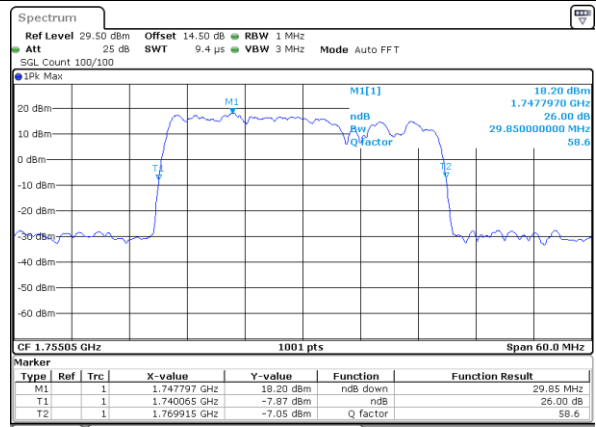

Highest Channel / 10MHz+20MHz

Date: 3..JAN.2021 00:41:15

Highest Channel / 15MHz+10MHz

Date: 2..JAN.2021 23:16:57

LTE Band 66C

QPSK

Lowest Channel / 15MHz+15MHz

Date: 3..JAN.2021 01:58:19

Highest Channel / 15MHz+20MHz

Date: 3..JAN.2021 03:56:46

LTE Band 66C

QPSK

Lowest Channel / 20MHz+5MHz

Date: 3..JAN.2021 05:21:35

Lowest Channel / 20MHz+10MHz

Date: 3..JAN.2021 00:58:27

Middle Channel / 20MHz+5MHz

Date: 3..JAN.2021 05:42:11

Middle Channel / 20MHz+10MHz

Date: 3..JAN.2021 01:17:56

Highest Channel / 20MHz+5MHz

Date: 3..JAN.2021 05:53:04

Highest Channel / 20MHz+10MHz

Date: 3..JAN.2021 01:38:40

LTE Band 66C

QPSK

Lowest Channel / 20MHz+15MHz

Date: 3..JAN.2021 04:19:06

Lowest Channel / 20MHz+20MHz

Date: 3..JAN.2021 23:50:05

Middle Channel / 20MHz+15MHz

Date: 3..JAN.2021 04:19:09