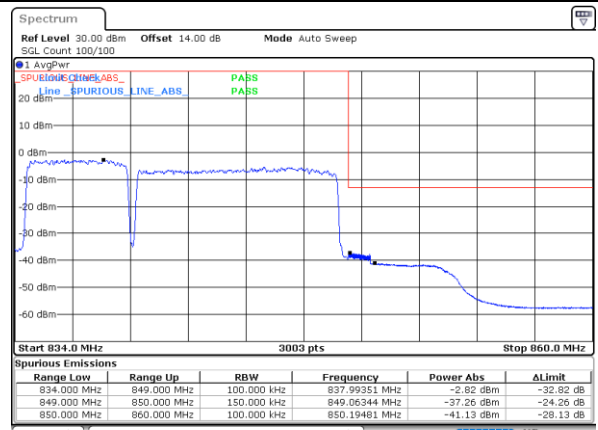

LTE Band 5B / 5MHz+10MHz

64QAM

Lowest Band Edge / 1RB0 and 1RB49

Highest Band Edge / 1RB0 and 1RB49

Date: 14, JAN, 2021 22:58:34

Date: 15, JAN, 2021 00:07:11

Lowest Band Edge / 1RB24 and 1RB0

Highest Band Edge / 1RB24 and 1RB0

Date: 14, JAN, 2021 23:07:27

Date: 15, JAN, 2021 00:17:26

Lowest Band Edge / Full RB

Highest Band Edge / Full RB

Date: 14, JAN, 2021 22:57:37

Date: 14, JAN, 2021 23:33:46

LTE Band 5B / 10MHz+5MHz

64QAM