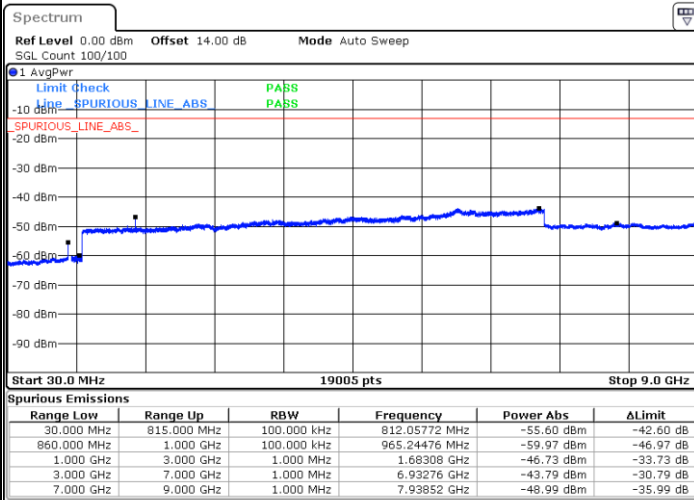

# Conducted Spurious Emission

LTE Band 5B / 3MHz+5MHz

QPSK

MiddleChannel / 1RB0 and 1RB24

Middle Channel / 1RB14 and 1RB0

Date: 11.JAN.2021 21:52:56

Date: 11.JAN.2021 21:53:53

Middle Channel / FullIRB

N/A

Date: 11.JAN.2021 21:51:47

LTE Band 5B / 3MHz+5MHz

QPSK

Highest Channel / 1RB0 and 1RB24

Highest Channel / 1RB14 and 1RB0

Date: 11.JAN.2021 22:27:34

Date: 11.JAN.2021 22:26:28

Highest Channel / FullIRB

N/A

Date: 11.JAN.2021 21:56:31

LTE Band 5B / 5MHz+3MHz

QPSK

Lowest Channel / 1RB0 and 1RB14

Lowest Channel / 1RB24 and 1RB0

Date: 14.JAN.2021 00:49:20

Date: 14.JAN.2021 01:06:08

Lowest Channel / FullIRB

N/A

Date: 14.JAN.2021 00:46:20

LTE Band 5B / 5MHz+3MHz

QPSK

Middle Channel / 1RB0 and 1RB14

Middle Channel / 1RB24 and 1RB0