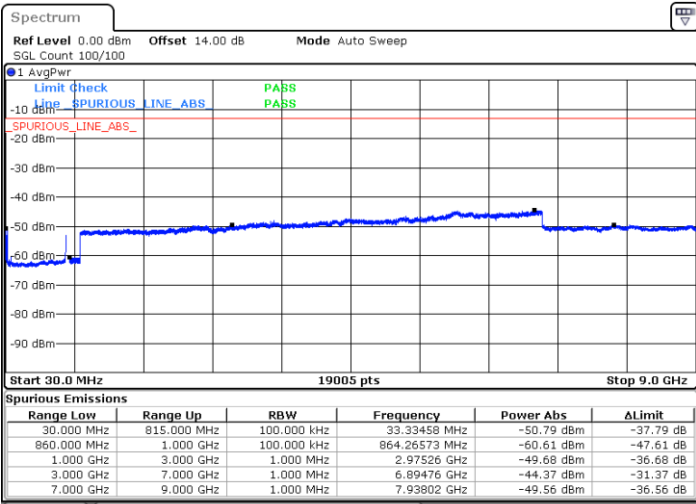

LTE Band 5B / 10MHz+5MHz

16QAM

Lowest Channel / 1RB0 and 1RB24

Lowest Channel / 1RB49 and 1RB0

Date: 15.JAN.2021 00:30:50

Date: 15.JAN.2021 00:37:48

Lowest Channel / FullIRB

N/A

Date: 15.JAN.2021 00:24:43

LTE Band 5B / 10MHz+5MHz

16QAM

Middle Channel / 1RB0 and 1RB24

Middle Channel / 1RB49 and 1RB0

Date: 15.JAN.2021 00:48:07

Date: 15.JAN.2021 00:52:17

Middle Channel / FullIRB

N/A

Date: 15.JAN.2021 00:43:22

LTE Band 5B / 10MHz+5MHz

16QAM

Highest Channel / 1RB0 and 1RB24

Highest Channel / 1RB49 and 1RB0

Date: 15.JAN.2021 01:14:45

Date: 15.JAN.2021 01:20:15