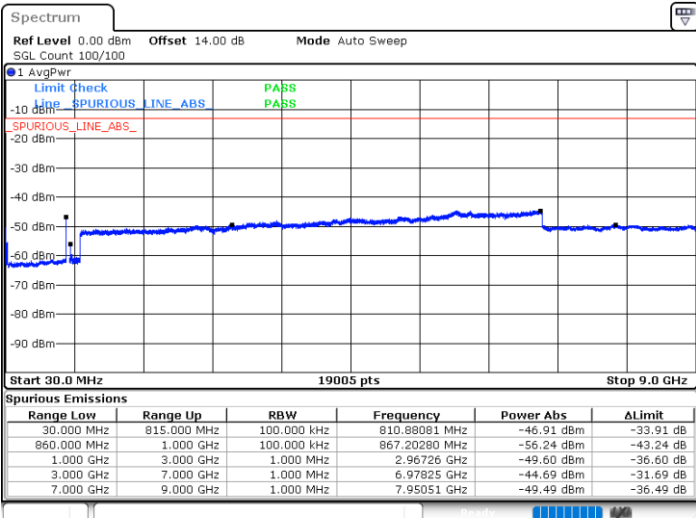

Date: 15.JAN.2021 01:18:28

Highest Channel / FullIRB

N/A

Date: 15.JAN.2021 00:58:04

LTE Band 5B / 10MHz+10MHz

QPSK

Lowest Channel / 1RB0 and 1RB49

Lowest Channel / 1RB49 and 1RB0

Date: 15.JAN.2021 01:39:31

Date: 15.JAN.2021 01:41:48

Lowest Channel / FullIRB

N/A

Date: 15.JAN.2021 01:29:27

LTE Band 5B / 10MHz+10MHz

QPSK

Middle Channel / 1RB0 and 1RB49

Middle Channel / 1RB49 and 1RB0

Date: 15.JAN.2021 14:48:21

Date: 15.JAN.2021 14:49:12

Middle Channel / FullIRB

N/A

Date: 15.JAN.2021 14:39:53

LTE Band 5B / 10MHz+10MHz

QPSK

Highest Channel / 1RB0 and 1RB49

Highest Channel / 1RB49 and 1RB0

Date: 15.JAN.2021 19:08:27

Date: 15.JAN.2021 19:11:55

Highest Channel / FullIRB

N/A

Date: 15.JAN.2021 18:55:27

LTE Band 5B / 3MHz+5MHz