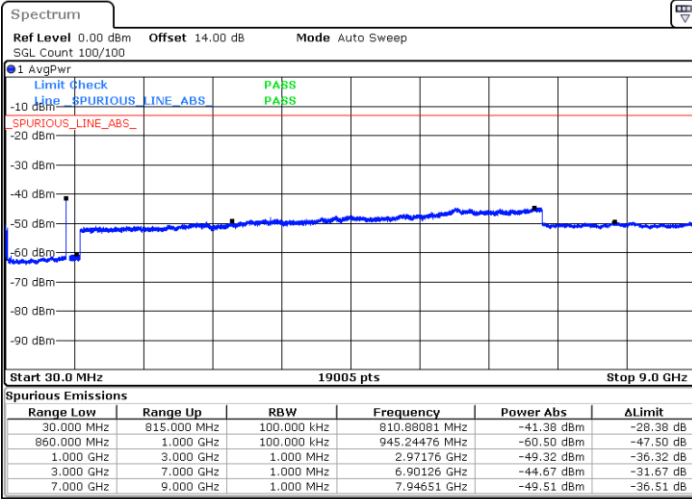

Lowest Channel / 1RB24 and 1RB0

Date: 14.JAN.2021 23:01:00

Date: 14.JAN.2021 23:06:36

Lowest Channel / FullIRB

N/A

Date: 14.JAN.2021 22:56:32

LTE Band 5B / 5MHz+10MHz

16QAM

Middle Channel / 1RB0 and 1RB49

Middle Channel / 1RB24 and 1RB0

Date: 14.JAN.2021 23:18:08

Date: 14.JAN.2021 23:21:21

Middle Channel / FullIRB

N/A

Date: 14.JAN.2021 23:14:15

LTE Band 5B / 5MHz+10MHz

16QAM

Highest Channel / 1RB0 and 1RB49

Highest Channel / 1RB24 and 1RB0

Date: 15.JAN.2021 00:09:55

Date: 15.JAN.2021 00:16:35

Highest Channel / FullIRB

N/A

Date: 14.JAN.2021 23:28:37

LTE Band 5B / 10MHz+5MHz

16QAM

Lowest Channel / 1RB0 and 1RB24

Lowest Channel / 1RB49 and 1RB0

Date: 15.JAN.2021 00:30:50

Date: 15.JAN.2021 00:37:48

Lowest Channel / FullIRB

N/A