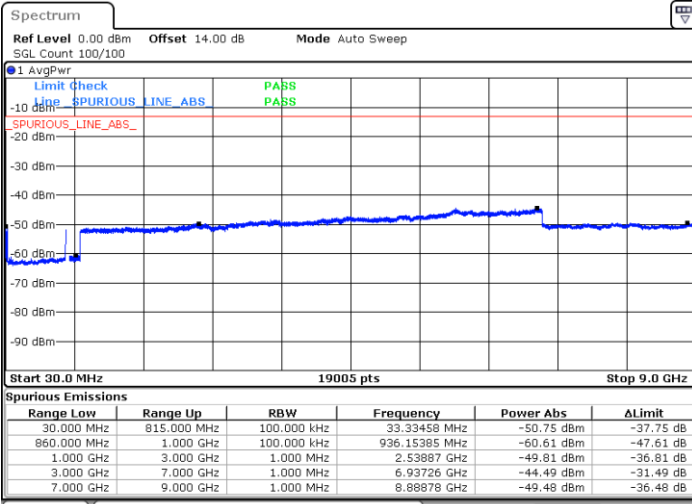

N/A

Date: 15.JAN.2021 00:22:43

LTE Band 5B / 10MHz+5MHz

QPSK

Middle Channel / 1RB0 and 1RB24

Middle Channel / 1RB49 and 1RB0

Date: 15.JAN.2021 00:49:13

Date: 15.JAN.2021 00:50:53

Middle Channel / FullIRB

N/A

Date: 15.JAN.2021 00:42:06

LTE Band 5B / 10MHz+5MHz

QPSK

Highest Channel / 1RB0 and 1RB24

Highest Channel / 1RB49 and 1RB0

Date: 15.JAN.2021 01:16:38

Date: 15.JAN.2021 01:18:28

Highest Channel / FullIRB

N/A

Date: 15.JAN.2021 00:58:04

LTE Band 5B / 10MHz+10MHz

QPSK

Lowest Channel / 1RB0 and 1RB49

Lowest Channel / 1RB49 and 1RB0

Date: 15.JAN.2021 01:39:31

Date: 15.JAN.2021 01:41:48

Lowest Channel / FullIRB

N/A

Date: 15.JAN.2021 01:29:27

LTE Band 5B / 10MHz+10MHz

QPSK

Middle Channel / 1RB0 and 1RB49