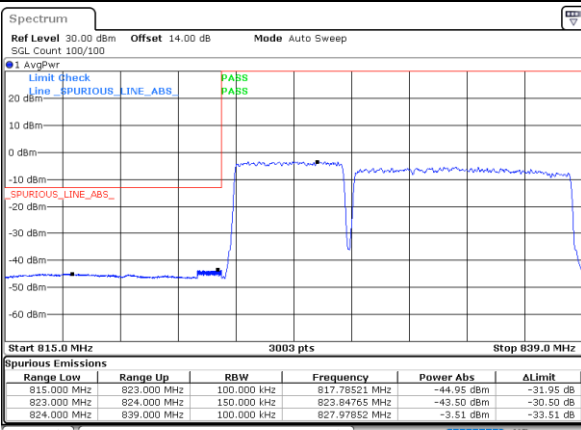

LTE Band 5B / 5MHz+10MHz

64QAM

Lowest Band Edge / 1RB0 and 1RB49

Highest Band Edge / 1RB0 and 1RB49

Date: 14, JAN, 2021 22:58:34

Date: 15, JAN, 2021 00:07:11

Lowest Band Edge / 1RB24 and 1RB0

Highest Band Edge / 1RB24 and 1RB0

Date: 14, JAN, 2021 23:07:27

Date: 15, JAN, 2021 00:17:26

Lowest Band Edge / Full RB

Highest Band Edge / Full RB

Date: 14, JAN, 2021 22:57:37

Date: 14, JAN, 2021 23:33:46

LTE Band 5B / 10MHz+5MHz

64QAM