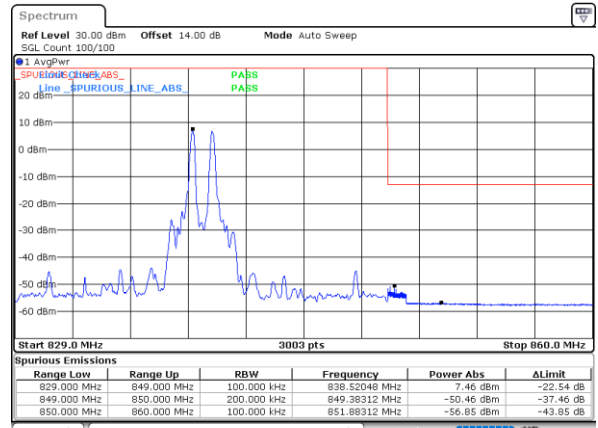

Date: 15\_JAN\_2021 01:12:09

Lowest Band Edge / Full RB

Highest Band Edge / Full RB

Date: 15\_JAN\_2021 00:25:52

Date: 15\_JAN\_2021 01:01:20

LTE Band 5B / 10MHz+10MHz

64QAM

Lowest Band Edge / 1RB0 and 1RB49

Highest Band Edge / 1RB0 and 1RB49

Date: 15\_JAN.2021 01:35:46

Date: 15\_JAN.2021 19:03:42

Lowest Band Edge / 1RB49 and 1RB0

Highest Band Edge / 1RB49 and 1RB0

Date: 15\_JAN.2021 01:44:16

Date: 15\_JAN.2021 19:16:22

Lowest Band Edge / Full RB

Highest Band Edge / Full RB

Date: 15\_JAN.2021 01:33:08

Date: 15\_JAN.2021 19:01:44