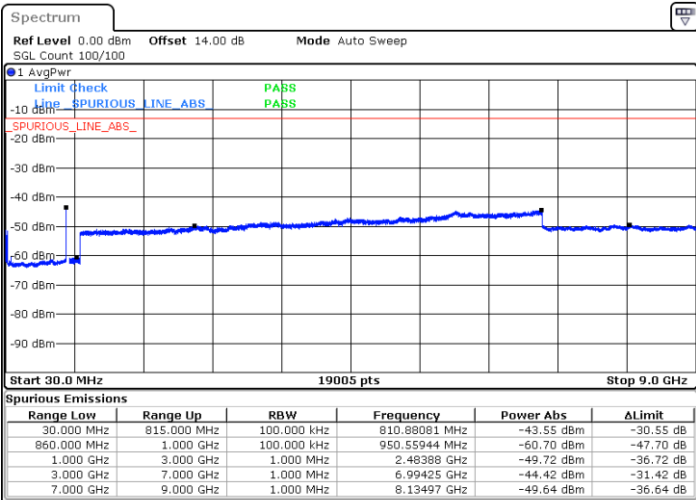

Date: 14.JAN.2021 01:06:08

Lowest Channel / FullIRB

N/A

Date: 14.JAN.2021 00:46:20

LTE Band 5B / 5MHz+3MHz

QPSK

Middle Channel / 1RB0 and 1RB14

Middle Channel / 1RB24 and 1RB0

Date: 14.JAN.2021 01:21:11

Date: 14.JAN.2021 01:28:32

Middle Channel / FullIRB

N/A

Date: 14.JAN.2021 01:20:07

LTE Band 5B / 5MHz+3MHz

QPSK

Highest Channel / 1RB0 and 1RB14

Highest Channel / 1RB24 and 1RB0

Date: 14.JAN.2021 01:47:43

Date: 14.JAN.2021 01:50:16

Highest Channel / FullIRB

N/A

Date: 14.JAN.2021 01:52:47

LTE Band 5B / 5MHz+10MHz

QPSK

Lowest Channel / 1RB0 and 1RB49

Lowest Channel / 1RB24 and 1RB0

Date: 14.JAN.2021 23:03:13

Date: 14.JAN.2021 23:04:59

Lowest Channel / FullIRB

N/A

Date: 14.JAN.2021 22:54:33

LTE Band 5B / 5MHz+10MHz