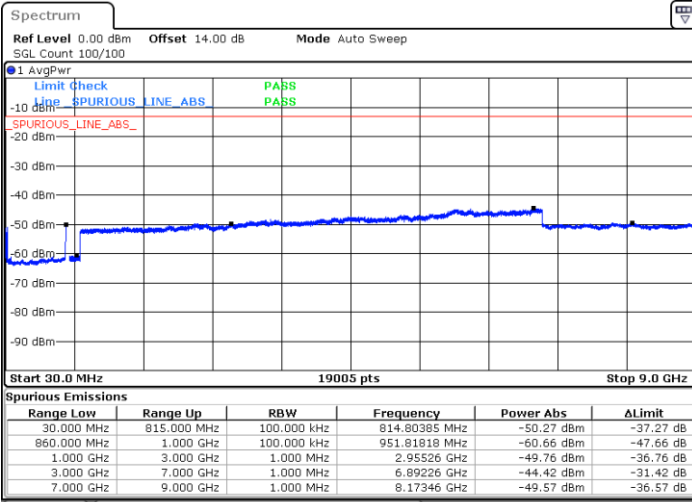

Lowest Channel / 1RB0 and 1RB49

Lowest Channel / 1RB24 and 1RB0

Date: 14.JAN.2021 23:03:13

Date: 14.JAN.2021 23:04:59

Lowest Channel / FullIRB

N/A

Date: 14.JAN.2021 22:54:33

LTE Band 5B / 5MHz+10MHz

LTE Band 5B / 5MHz+10MHz

QPSK

Highest Channel / 1RB0 and 1RB49

Highest Channel / 1RB24 and 1RB0

Date: 15.JAN.2021 00:11:58

Date: 15.JAN.2021 00:13:44

Highest Channel / FullIRB

N/A

Date: 14.JAN.2021 23:26:54

LTE Band 5B / 10MHz+5MHz

QPSK

Lowest Channel / 1RB0 and 1RB24

Lowest Channel / 1RB49 and 1RB0

Date: 15.JAN.2021 00:33:53

Date: 15.JAN.2021 00:35:54

Lowest Channel / FullIRB