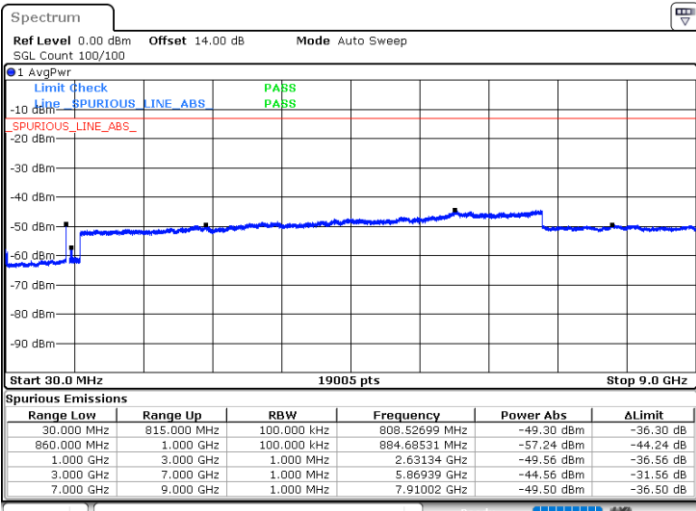

Date: 15.JAN.2021 01:18:28

Highest Channel / FullIRB

N/A

Date: 15.JAN.2021 00:58:04

LTE Band 5B / 10MHz+10MHz

QPSK

Lowest Channel / 1RB0 and 1RB49

Lowest Channel / 1RB49 and 1RB0

Date: 15.JAN.2021 01:39:31

Date: 15.JAN.2021 01:41:48

Lowest Channel / FullIRB

N/A

Date: 15.JAN.2021 01:29:27

LTE Band 5B / 10MHz+10MHz

QPSK

Middle Channel / 1RB0 and 1RB49

Middle Channel / 1RB49 and 1RB0

Date: 15.JAN.2021 14:48:21

Date: 15.JAN.2021 14:49:12

Middle Channel / FullIRB

N/A

Date: 15.JAN.2021 14:39:53

LTE Band 5B / 10MHz+10MHz

QPSK

Highest Channel / 1RB0 and 1RB49

Highest Channel / 1RB49 and 1RB0

Date: 15.JAN.2021 19:08:27

Date: 15.JAN.2021 19:11:55

Highest Channel / FullIRB

N/A

Date: 15.JAN.2021 18:55:27

LTE Band 5B / 3MHz+5MHz