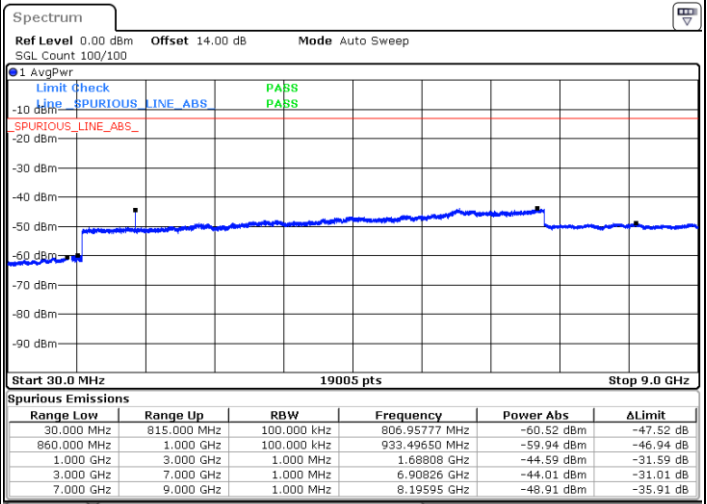

LTE Band 5B / 3MHz+5MHz

16QAM

MiddleChannel / 1RB0 and 1RB24

Middle Channel / 1RB14 and 1RB0

Date: 11.JAN.2021 22:41:57

Date: 11.JAN.2021 22:42:57

Middle Channel / FullIRB

N/A

Date: 11.JAN.2021 22:41:00

LTE Band 5B / 3MHz+5MHz

16QAM

Highest Channel / 1RB0 and 1RB24

Highest Channel / 1RB14 and 1RB0

Date: 11.JAN.2021 22:47:58

Date: 11.JAN.2021 22:49:40

Highest Channel / FullIRB

N/A

Date: 11.JAN.2021 22:45:42

LTE Band 5B / 5MHz+3MHz

16QAM

Lowest Channel / 1RB0 and 1RB14

Lowest Channel / 1RB24 and 1RB0

Date: 14.JAN.2021 00:54:27

Date: 14.JAN.2021 01:03:52

Lowest Channel / FullIRB

N/A

Date: 14.JAN.2021 00:44:09

LTE Band 5B / 5MHz+3MHz

16QAM

Middle Channel / 1RB0 and 1RB14

Middle Channel / 1RB24 and 1RB0

Date: 14.JAN.2021 01:22:51