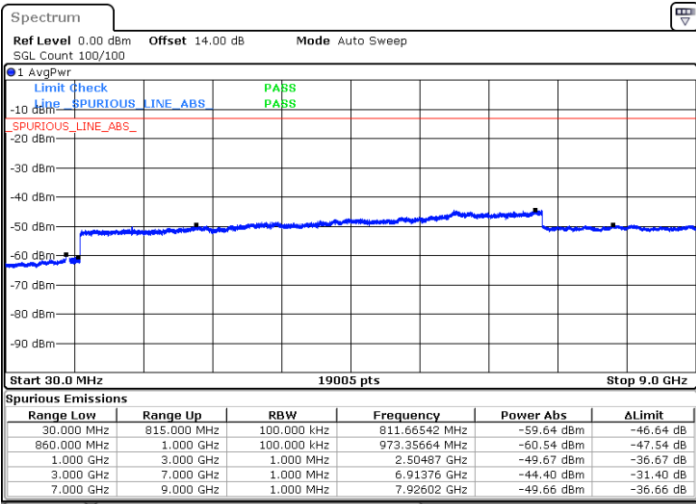

Highest Channel / FullIRB

N/A

Date: 11.JAN.2021 21:56:31

LTE Band 5B / 5MHz+3MHz

QPSK

Lowest Channel / 1RB0 and 1RB14

Lowest Channel / 1RB24 and 1RB0

Date: 14.JAN.2021 00:49:20

Date: 14.JAN.2021 01:06:08

Lowest Channel / FullIRB

N/A

Date: 14.JAN.2021 00:46:20

LTE Band 5B / 5MHz+3MHz

QPSK

Middle Channel / 1RB0 and 1RB14

Middle Channel / 1RB24 and 1RB0

Date: 14.JAN.2021 01:21:11

Date: 14.JAN.2021 01:28:32

Middle Channel / FullIRB

N/A

Date: 14.JAN.2021 01:20:07

LTE Band 5B / 5MHz+3MHz

QPSK

Highest Channel / 1RB0 and 1RB14

Highest Channel / 1RB24 and 1RB0

Date: 14.JAN.2021 01:47:43

Date: 14.JAN.2021 01:50:16

Highest Channel / FullIRB

N/A

Date: 14.JAN.2021 01:52:47

LTE Band 5B / 5MHz+10MHz

QPSK