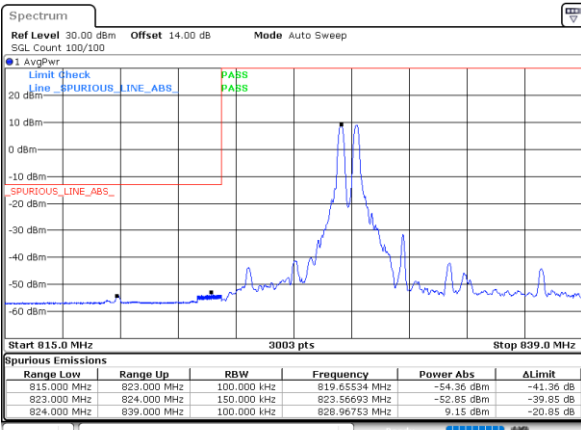

LTE Band 5B / 5MHz+10MHz

64QAM

Lowest Band Edge / 1RB0 and 1RB49

Highest Band Edge / 1RB0 and 1RB49

Date: 14, JAN, 2021 22:58:34

Date: 15, JAN, 2021 00:07:11

Lowest Band Edge / 1RB24 and 1RB0

Highest Band Edge / 1RB24 and 1RB0

Date: 14, JAN, 2021 23:07:27

Date: 15, JAN, 2021 00:17:26

Lowest Band Edge / Full RB

Highest Band Edge / Full RB

Date: 14, JAN, 2021 22:57:37

Date: 14, JAN, 2021 23:33:46

LTE Band 5B / 10MHz+5MHz

64QAM