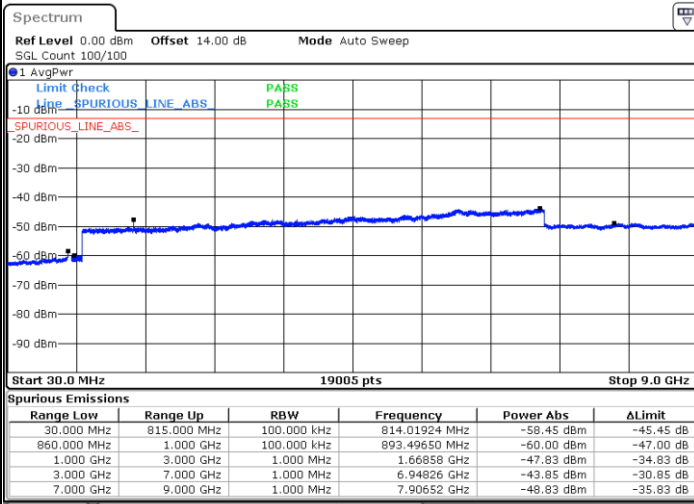

Highest Channel / 1RB0 and 1RB49

Highest Channel / 1RB49 and 1RB0

Date: 15.JAN.2021 19:08:27

Date: 15.JAN.2021 19:11:55

Highest Channel / FullIRB

N/A

Date: 15.JAN.2021 18:55:27

LTE Band 5B / 3MHz+5MHz

16QAM

Lowest Channel / 1RB0 and 1RB24

Lowest Channel / 1RB14 and 1RB0

Date: 11.JAN.2021 22:35:33

Date: 11.JAN.2021 22:38:59

Lowest Channel / FullIRB

N/A

Date: 11.JAN.2021 22:32:13

LTE Band 5B / 3MHz+5MHz

16QAM

MiddleChannel / 1RB0 and 1RB24

Middle Channel / 1RB14 and 1RB0

Date: 11.JAN.2021 22:41:57

Date: 11.JAN.2021 22:42:57

Middle Channel / FullIRB

N/A

Date: 11.JAN.2021 22:41:00

LTE Band 5B / 3MHz+5MHz

16QAM

Highest Channel / 1RB0 and 1RB24

Highest Channel / 1RB14 and 1RB0

Date: 11.JAN.2021 22:47:58

Date: 11.JAN.2021 22:49:40

Highest Channel / FullIRB