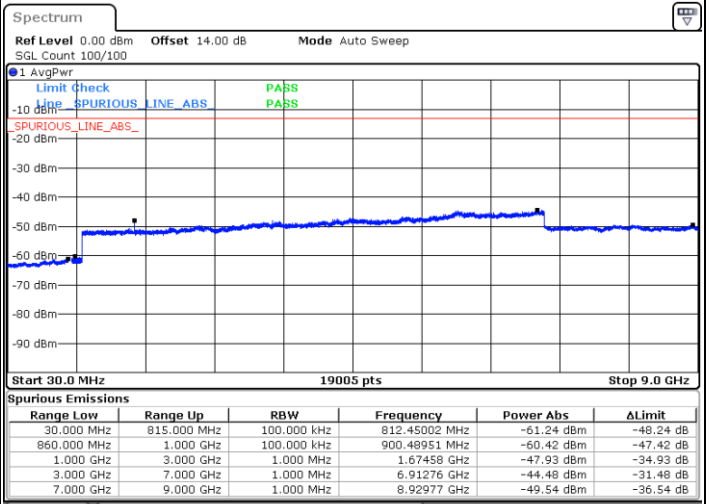

Highest Channel / FullIRB

N/A

Date: 11.JAN.2021 21:56:31

LTE Band 5B / 5MHz+3MHz

QPSK

Lowest Channel / 1RB0 and 1RB14

Lowest Channel / 1RB24 and 1RB0

Date: 14.JAN.2021 00:49:20

Date: 14.JAN.2021 01:06:08

Lowest Channel / FullIRB

N/A

Date: 14.JAN.2021 00:46:20

LTE Band 5B / 5MHz+3MHz

QPSK

Middle Channel / 1RB0 and 1RB14

Middle Channel / 1RB24 and 1RB0

Date: 14.JAN.2021 01:21:11

Date: 14.JAN.2021 01:28:32

Middle Channel / FullIRB

N/A

Date: 14.JAN.2021 01:20:07

LTE Band 5B / 5MHz+3MHz

QPSK

Highest Channel / 1RB0 and 1RB14

Highest Channel / 1RB24 and 1RB0

Date: 14.JAN.2021 01:47:43

Date: 14.JAN.2021 01:50:16

Highest Channel / FullIRB

N/A

Date: 14.JAN.2021 01:52:47

LTE Band 5B / 5MHz+10MHz

QPSK