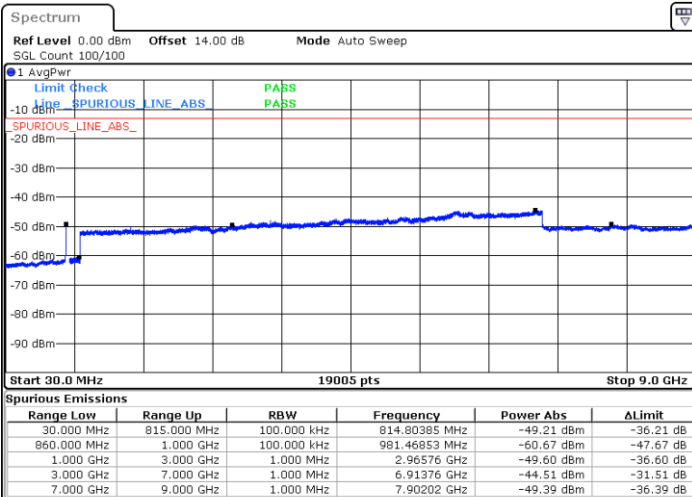

N/A

Date: 11.JAN.2021 21:51:47

LTE Band 5B / 3MHz+5MHz

QPSK

Highest Channel / 1RB0 and 1RB24

Highest Channel / 1RB14 and 1RB0

Date: 11.JAN.2021 22:27:34

Date: 11.JAN.2021 22:26:28

Highest Channel / FullIRB

N/A

Date: 11.JAN.2021 21:56:31

LTE Band 5B / 5MHz+3MHz

QPSK

Lowest Channel / 1RB0 and 1RB14

Lowest Channel / 1RB24 and 1RB0

Date: 14.JAN.2021 00:49:20

Date: 14.JAN.2021 01:06:08

Lowest Channel / FullIRB

N/A

Date: 14.JAN.2021 00:46:20

LTE Band 5B / 5MHz+3MHz

QPSK

Middle Channel / 1RB0 and 1RB14

Middle Channel / 1RB24 and 1RB0

Date: 14.JAN.2021 01:21:11

Date: 14.JAN.2021 01:28:32

Middle Channel / FullIRB

N/A

Date: 14.JAN.2021 01:20:07

LTE Band 5B / 5MHz+3MHz

QPSK

Highest Channel / 1RB0 and 1RB14