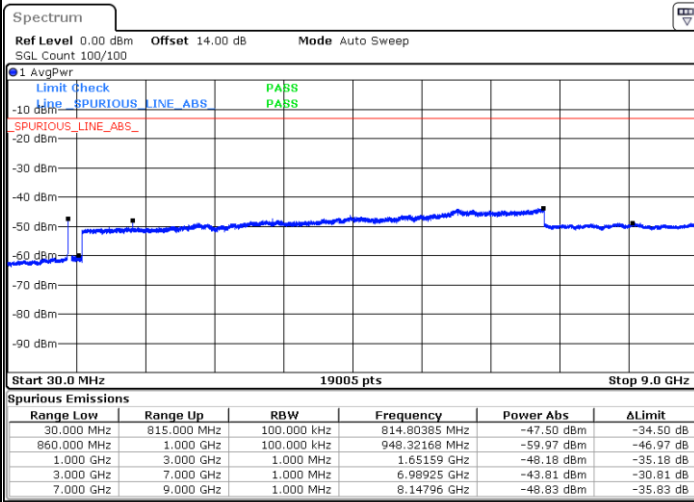

Highest Channel / 1RB0 and 1RB49

Highest Channel / 1RB49 and 1RB0

Date: 15.JAN.2021 19:08:27

Date: 15.JAN.2021 19:11:55

Highest Channel / FullIRB

N/A

Date: 15.JAN.2021 18:55:27

LTE Band 5B / 3MHz+5MHz

16QAM

Lowest Channel / 1RB0 and 1RB24

Lowest Channel / 1RB14 and 1RB0

Date: 11.JAN.2021 22:35:33

Date: 11.JAN.2021 22:38:59

Lowest Channel / FullIRB

N/A

Date: 11.JAN.2021 22:32:13

LTE Band 5B / 3MHz+5MHz

16QAM

MiddleChannel / 1RB0 and 1RB24

Middle Channel / 1RB14 and 1RB0

Date: 11.JAN.2021 22:41:57

Date: 11.JAN.2021 22:42:57

Middle Channel / FullIRB

N/A

Date: 11.JAN.2021 22:41:00

LTE Band 5B / 3MHz+5MHz

16QAM

Highest Channel / 1RB0 and 1RB24

Highest Channel / 1RB14 and 1RB0

Date: 11.JAN.2021 22:47:58

Date: 11.JAN.2021 22:49:40

Highest Channel / FullIRB