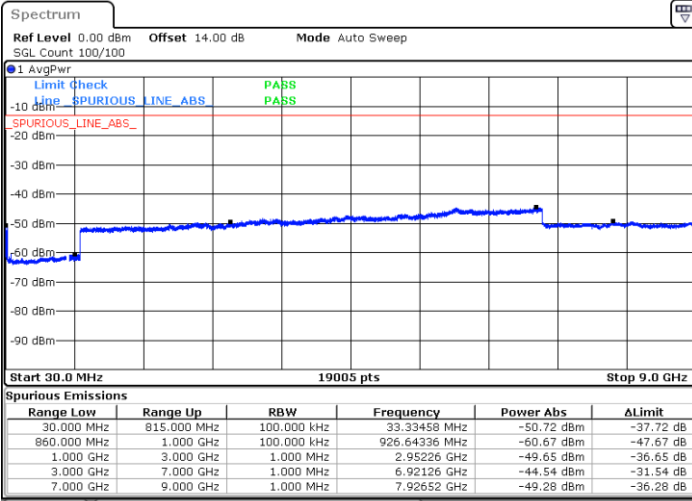

Date: 14.JAN.2021 23:26:54

LTE Band 5B / 10MHz+5MHz

QPSK

Lowest Channel / 1RB0 and 1RB24

Lowest Channel / 1RB49 and 1RB0

Date: 15.JAN.2021 00:33:53

Date: 15.JAN.2021 00:35:54

Lowest Channel / FullIRB

N/A

Date: 15.JAN.2021 00:22:43

LTE Band 5B / 10MHz+5MHz

QPSK

Middle Channel / 1RB0 and 1RB24

Middle Channel / 1RB49 and 1RB0

Date: 15.JAN.2021 00:49:13

Date: 15.JAN.2021 00:50:53

Middle Channel / FullIRB

N/A

Date: 15.JAN.2021 00:42:06

LTE Band 5B / 10MHz+5MHz

QPSK

Highest Channel / 1RB0 and 1RB24

Highest Channel / 1RB49 and 1RB0

Date: 15.JAN.2021 01:16:38

Date: 15.JAN.2021 01:18:28

Highest Channel / FullIRB

N/A

Date: 15.JAN.2021 00:58:04

LTE Band 5B / 10MHz+10MHz

QPSK

Lowest Channel / 1RB0 and 1RB49

Lowest Channel / 1RB49 and 1RB0