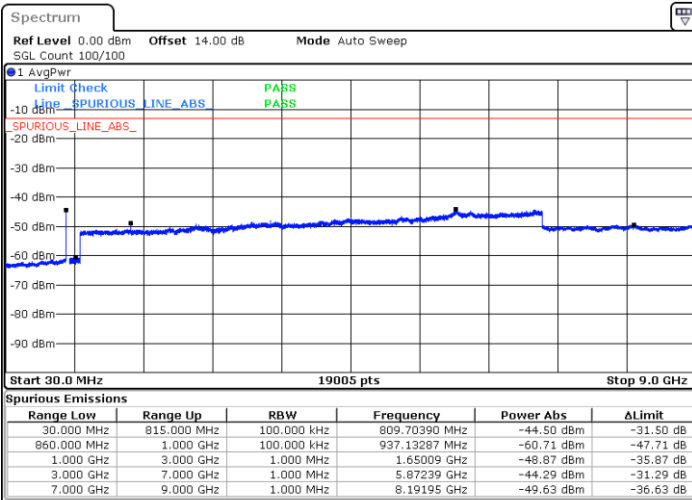

N/A

Date: 11.JAN.2021 21:51:47

LTE Band 5B / 3MHz+5MHz

QPSK

Highest Channel / 1RB0 and 1RB24

Highest Channel / 1RB14 and 1RB0

Date: 11.JAN.2021 22:27:34

Date: 11.JAN.2021 22:26:28

Highest Channel / FullIRB

N/A

Date: 11.JAN.2021 21:56:31

LTE Band 5B / 5MHz+3MHz

QPSK

Lowest Channel / 1RB0 and 1RB14

Lowest Channel / 1RB24 and 1RB0

Date: 14.JAN.2021 00:49:20

Date: 14.JAN.2021 01:06:08

Lowest Channel / FullIRB

N/A

Date: 14.JAN.2021 00:46:20

LTE Band 5B / 5MHz+3MHz

QPSK

Middle Channel / 1RB0 and 1RB14

Middle Channel / 1RB24 and 1RB0

Date: 14.JAN.2021 01:21:11

Date: 14.JAN.2021 01:28:32

Middle Channel / FullIRB

N/A

Date: 14.JAN.2021 01:20:07

LTE Band 5B / 5MHz+3MHz

QPSK

Highest Channel / 1RB0 and 1RB14