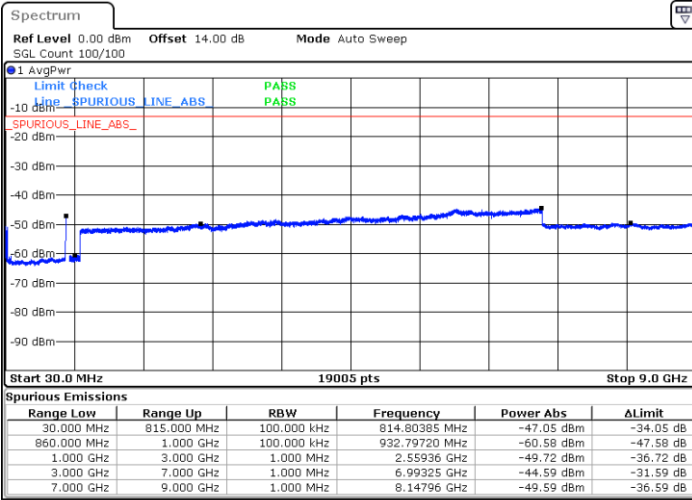

16QAM

Highest Channel / 1RB0 and 1RB49

Highest Channel / 1RB24 and 1RB0

Date: 15.JAN.2021 00:09:55

Date: 15.JAN.2021 00:16:35

Highest Channel / FullIRB

N/A

Date: 14.JAN.2021 23:28:37

LTE Band 5B / 10MHz+5MHz

16QAM

Lowest Channel / 1RB0 and 1RB24

Lowest Channel / 1RB49 and 1RB0

Date: 15.JAN.2021 00:30:50

Date: 15.JAN.2021 00:37:48

Lowest Channel / FullIRB

N/A

Date: 15.JAN.2021 00:24:43

LTE Band 5B / 10MHz+5MHz

16QAM

Middle Channel / 1RB0 and 1RB24

Middle Channel / 1RB49 and 1RB0

Date: 15.JAN.2021 00:48:07

Date: 15.JAN.2021 00:52:17

Middle Channel / FullIRB

N/A

Date: 15.JAN.2021 00:43:22

LTE Band 5B / 10MHz+5MHz

16QAM

Highest Channel / 1RB0 and 1RB24

Highest Channel / 1RB49 and 1RB0

Date: 15.JAN.2021 01:14:45

Date: 15.JAN.2021 01:20:15