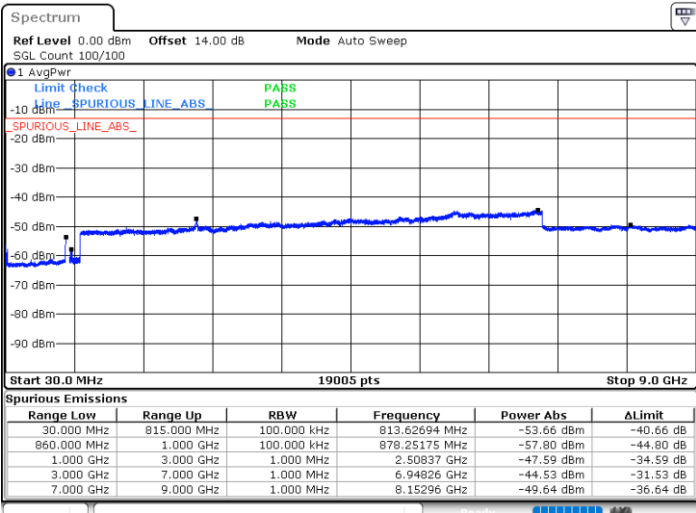

Date: 15.JAN.2021 01:18:28

Highest Channel / FullIRB

N/A

Date: 15.JAN.2021 00:58:04

LTE Band 5B / 10MHz+10MHz

QPSK

Lowest Channel / 1RB0 and 1RB49

Lowest Channel / 1RB49 and 1RB0

Date: 15.JAN.2021 01:39:31

Date: 15.JAN.2021 01:41:48

Lowest Channel / FullIRB

N/A

Date: 15.JAN.2021 01:29:27

LTE Band 5B / 10MHz+10MHz

QPSK

Middle Channel / 1RB0 and 1RB49

Middle Channel / 1RB49 and 1RB0

Date: 15.JAN.2021 14:48:21

Date: 15.JAN.2021 14:49:12

Middle Channel / FullIRB

N/A

Date: 15.JAN.2021 14:39:53

LTE Band 5B / 10MHz+10MHz

QPSK

Highest Channel / 1RB0 and 1RB49

Highest Channel / 1RB49 and 1RB0

Date: 15.JAN.2021 19:08:27

Date: 15.JAN.2021 19:11:55

Highest Channel / FullIRB

N/A

Date: 15.JAN.2021 18:55:27

LTE Band 5B / 3MHz+5MHz