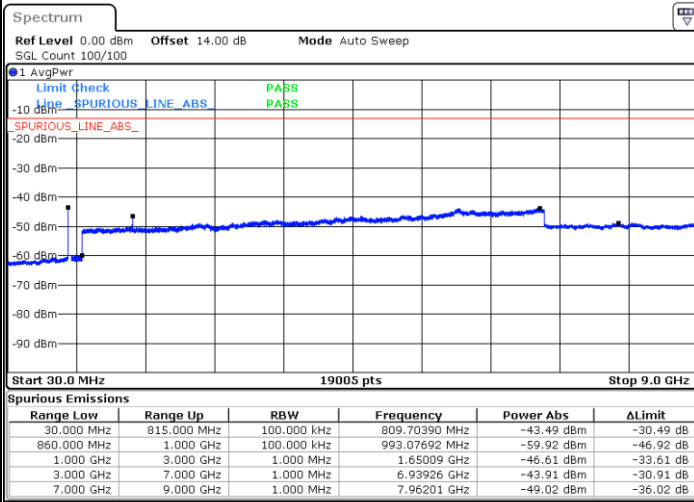

Date: 15.JAN.2021 01:39:31

Date: 15.JAN.2021 01:41:48

Lowest Channel / FullIRB

N/A

Date: 15.JAN.2021 01:29:27

LTE Band 5B / 10MHz+10MHz

QPSK

Middle Channel / 1RB0 and 1RB49

Middle Channel / 1RB49 and 1RB0

Date: 15.JAN.2021 14:48:21

Date: 15.JAN.2021 14:49:12

Middle Channel / FullIRB

N/A

Date: 15.JAN.2021 14:39:53

LTE Band 5B / 10MHz+10MHz

QPSK

Highest Channel / 1RB0 and 1RB49

Highest Channel / 1RB49 and 1RB0

Date: 15.JAN.2021 19:08:27

Date: 15.JAN.2021 19:11:55

Highest Channel / FullIRB

N/A

Date: 15.JAN.2021 18:55:27

LTE Band 5B / 3MHz+5MHz

16QAM

Lowest Channel / 1RB0 and 1RB24

Lowest Channel / 1RB14 and 1RB0

Date: 11.JAN.2021 22:35:33

Date: 11.JAN.2021 22:38:59

Lowest Channel / FullIRB

N/A

Date: 11.JAN.2021 22:32:13