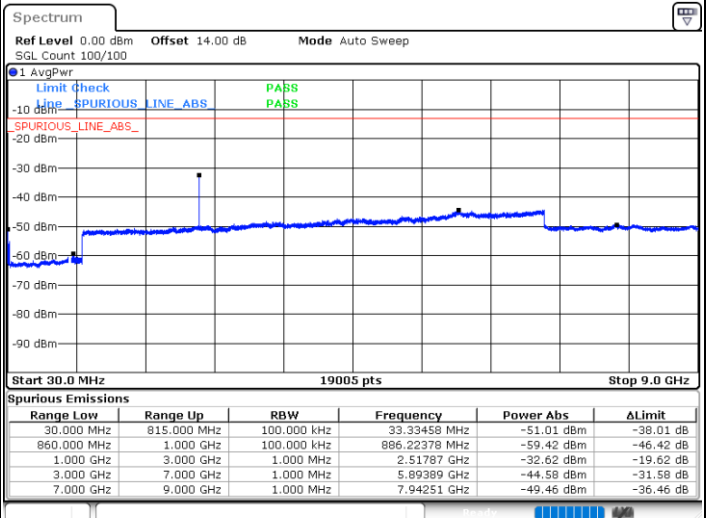

Date: 15.JAN.2021 01:18:28

Highest Channel / FullIRB

N/A

Date: 15.JAN.2021 00:58:04

LTE Band 5B / 10MHz+10MHz

QPSK

Lowest Channel / 1RB0 and 1RB49

Lowest Channel / 1RB49 and 1RB0

Date: 15.JAN.2021 01:39:31

Date: 15.JAN.2021 01:41:48

Lowest Channel / FullIRB

N/A

Date: 15.JAN.2021 01:29:27

LTE Band 5B / 10MHz+10MHz

QPSK

Middle Channel / 1RB0 and 1RB49

Middle Channel / 1RB49 and 1RB0

Date: 15.JAN.2021 14:48:21

Date: 15.JAN.2021 14:49:12

Middle Channel / FullIRB

N/A

Date: 15.JAN.2021 14:39:53

LTE Band 5B / 10MHz+10MHz

QPSK

Highest Channel / 1RB0 and 1RB49

Highest Channel / 1RB49 and 1RB0

Date: 15.JAN.2021 19:08:27

Date: 15.JAN.2021 19:11:55

Highest Channel / FullIRB

N/A

Date: 15.JAN.2021 18:55:27

LTE Band 5B / 3MHz+5MHz