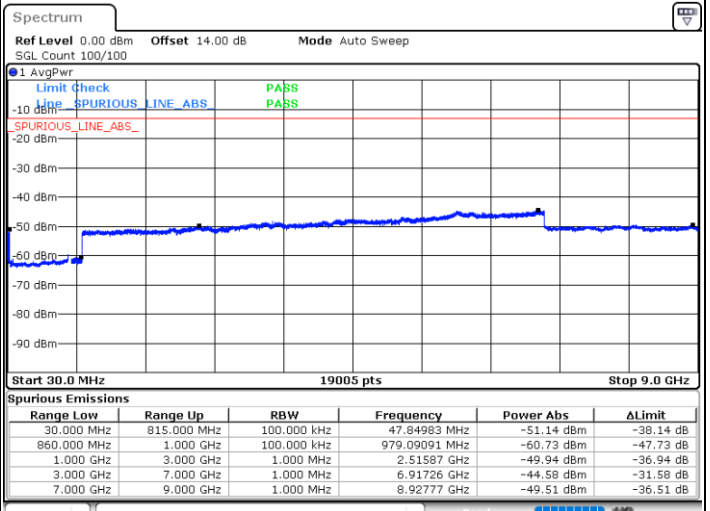

Date: 14.JAN.2021 23:22:40