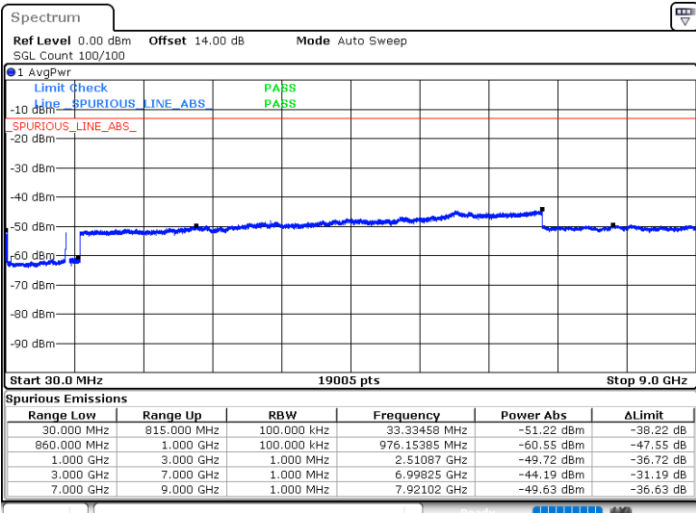

Date: 14.JAN.2021 01:42:56

Date: 14.JAN.2021 01:52:01

Highest Channel / FullIRB

N/A

Date: 14.JAN.2021 01:35:11

LTE Band 5B / 5MHz+10MHz

16QAM

Lowest Channel / 1RB0 and 1RB49

Lowest Channel / 1RB24 and 1RB0

Date: 14.JAN.2021 23:01:00

Date: 14.JAN.2021 23:06:36

Lowest Channel / FullIRB

N/A

Date: 14.JAN.2021 22:56:32

LTE Band 5B / 5MHz+10MHz

16QAM

Middle Channel / 1RB0 and 1RB49

Middle Channel / 1RB24 and 1RB0

Date: 14.JAN.2021 23:18:08

Date: 14.JAN.2021 23:21:21

Middle Channel / FullIRB

N/A

Date: 14.JAN.2021 23:14:15

LTE Band 5B / 5MHz+10MHz

16QAM

Highest Channel / 1RB0 and 1RB49

Highest Channel / 1RB24 and 1RB0

Date: 15.JAN.2021 00:09:55

Date: 15.JAN.2021 00:16:35

Highest Channel / FullIRB

N/A

Date: 14.JAN.2021 23:28:37