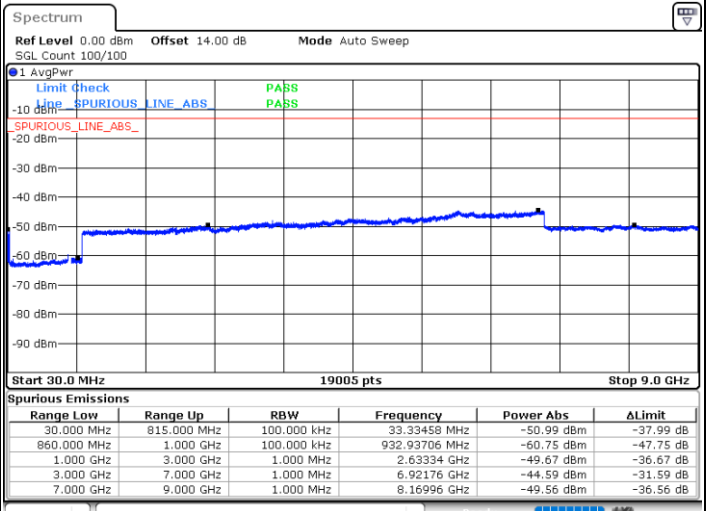

Date: 14.JAN.2021 01:27:18

Middle Channel / FullIRB

N/A

Date: 14.JAN.2021 01:18:56

LTE Band 5B / 5MHz+3MHz

16QAM

Highest Channel / 1RB0 and 1RB14

Highest Channel / 1RB24 and 1RB0

Date: 14.JAN.2021 01:42:56

Date: 14.JAN.2021 01:52:01

Highest Channel / FullIRB

N/A

Date: 14.JAN.2021 01:35:11

LTE Band 5B / 5MHz+10MHz

16QAM

Lowest Channel / 1RB0 and 1RB49

Lowest Channel / 1RB24 and 1RB0

Date: 14.JAN.2021 23:01:00

Date: 14.JAN.2021 23:06:36

Lowest Channel / FullIRB

N/A

Date: 14.JAN.2021 22:56:32

LTE Band 5B / 5MHz+10MHz

16QAM

Middle Channel / 1RB0 and 1RB49

Middle Channel / 1RB24 and 1RB0

Date: 14.JAN.2021 23:18:08

Date: 14.JAN.2021 23:21:21

Middle Channel / FullIRB

N/A

Date: 14.JAN.2021 23:14:15

LTE Band 5B / 5MHz+10MHz