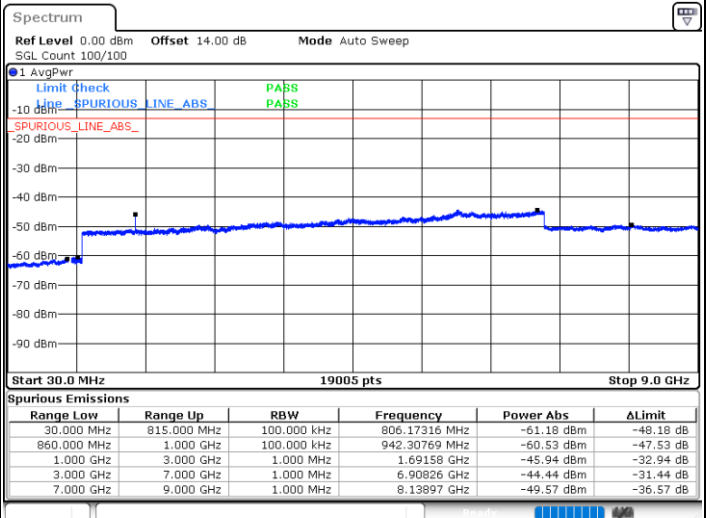

Lowest Channel / FullIRB

N/A

Date: 14.JAN.2021 00:44:09

LTE Band 5B / 5MHz+3MHz

16QAM

Middle Channel / 1RB0 and 1RB14

Middle Channel / 1RB24 and 1RB0

Date: 14.JAN.2021 01:22:51

Date: 14.JAN.2021 01:27:18

Middle Channel / FullIRB

N/A

Date: 14.JAN.2021 01:18:56

LTE Band 5B / 5MHz+3MHz

16QAM

Highest Channel / 1RB0 and 1RB14

Highest Channel / 1RB24 and 1RB0

Date: 14.JAN.2021 01:42:56

Date: 14.JAN.2021 01:52:01

Highest Channel / FullIRB

N/A

Date: 14.JAN.2021 01:35:11

LTE Band 5B / 5MHz+10MHz

16QAM

Lowest Channel / 1RB0 and 1RB49

Lowest Channel / 1RB24 and 1RB0

Date: 14.JAN.2021 23:01:00

Date: 14.JAN.2021 23:06:36

Lowest Channel / FullIRB

N/A

Date: 14.JAN.2021 22:56:32

LTE Band 5B / 5MHz+10MHz

16QAM