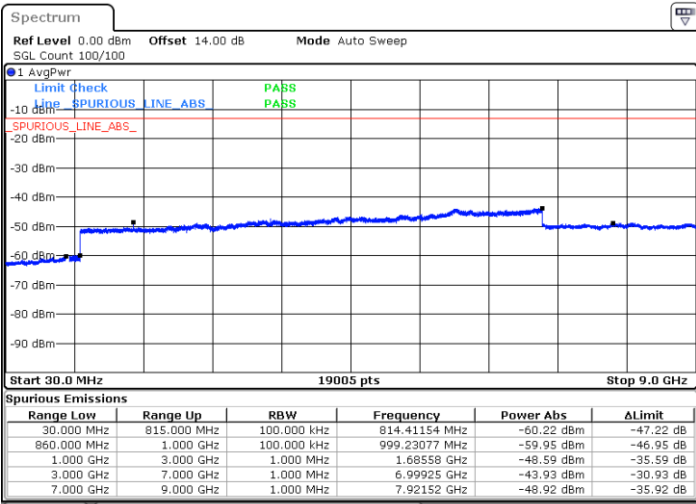

LTE Band 5B / 3MHz+5MHz

16QAM

MiddleChannel / 1RB0 and 1RB24

Middle Channel / 1RB14 and 1RB0

Date: 11.JAN.2021 22:41:57

Date: 11.JAN.2021 22:42:57

Middle Channel / FullIRB

N/A

Date: 11.JAN.2021 22:41:00

LTE Band 5B / 3MHz+5MHz

16QAM

Highest Channel / 1RB0 and 1RB24

Highest Channel / 1RB14 and 1RB0

Date: 11.JAN.2021 22:47:58

Date: 11.JAN.2021 22:49:40

Highest Channel / FullIRB

N/A

Date: 11.JAN.2021 22:45:42

LTE Band 5B / 5MHz+3MHz

16QAM

Lowest Channel / 1RB0 and 1RB14

Lowest Channel / 1RB24 and 1RB0

Date: 14.JAN.2021 00:54:27

Date: 14.JAN.2021 01:03:52