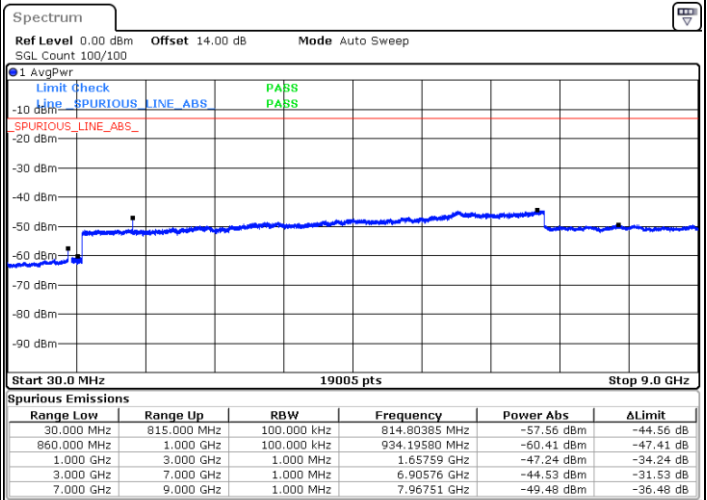

N/A

Date: 11.JAN.2021 21:51:47

LTE Band 5B / 3MHz+5MHz

QPSK

Highest Channel / 1RB0 and 1RB24

Highest Channel / 1RB14 and 1RB0

Date: 11.JAN.2021 22:27:34

Date: 11.JAN.2021 22:26:28

Highest Channel / FullIRB

N/A

Date: 11.JAN.2021 21:56:31

LTE Band 5B / 5MHz+3MHz

QPSK

Lowest Channel / 1RB0 and 1RB14

Lowest Channel / 1RB24 and 1RB0

Date: 14.JAN.2021 00:49:20

Date: 14.JAN.2021 01:06:08

Lowest Channel / FullIRB

N/A

Date: 14.JAN.2021 00:46:20

LTE Band 5B / 5MHz+3MHz

QPSK

Middle Channel / 1RB0 and 1RB14

Middle Channel / 1RB24 and 1RB0

Date: 14.JAN.2021 01:21:11

Date: 14.JAN.2021 01:28:32

Middle Channel / FullIRB

N/A

Date: 14.JAN.2021 01:20:07

LTE Band 5B / 5MHz+3MHz

QPSK

Highest Channel / 1RB0 and 1RB14