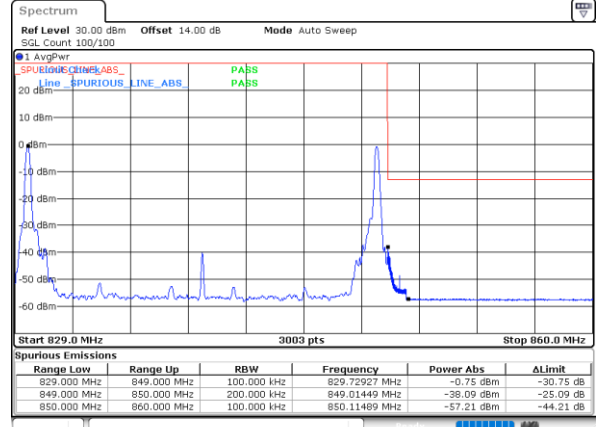

Lowest Band Edge / 1RB0 and 1RB24

Highest Band Edge / 1RB0 and 1RB24

Date: 15\_JAN\_2021 00:28:19

Date: 15\_JAN\_2021 01:02:57

Lowest Band Edge / 1RB49 and 1RB0

Highest Band Edge / 1RB49 and 1RB0

Date: 15\_JAN\_2021 00:39:04

Date: 15\_JAN\_2021 01:12:09

Lowest Band Edge / Full RB

Highest Band Edge / Full RB

Date: 15\_JAN\_2021 00:25:52

Date: 15\_JAN\_2021 01:01:20

LTE Band 5B / 10MHz+10MHz

64QAM

Lowest Band Edge / 1RB0 and 1RB49

Highest Band Edge / 1RB0 and 1RB49

Date: 15\_JAN.2021 01:35:46

Date: 15\_JAN.2021 19:03:42

Lowest Band Edge / 1RB49 and 1RB0

Highest Band Edge / 1RB49 and 1RB0

Date: 15\_JAN.2021 01:44:16

Date: 15\_JAN.2021 19:16:22