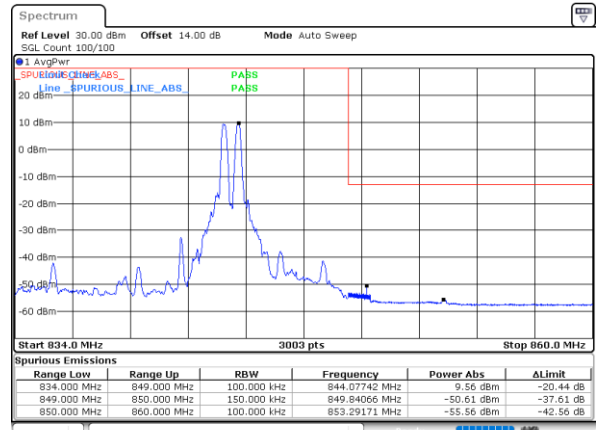

Date: 14, JAN, 2021 23:07:27

Date: 15, JAN, 2021 00:17:26

Lowest Band Edge / Full RB

Highest Band Edge / Full RB

Date: 14, JAN, 2021 22:57:37

Date: 14, JAN, 2021 23:33:46

LTE Band 5B / 10MHz+5MHz

64QAM

Lowest Band Edge / 1RB0 and 1RB24

Highest Band Edge / 1RB0 and 1RB24

Date: 15\_JAN\_2021 00:28:19

Date: 15\_JAN\_2021 01:02:57

Lowest Band Edge / 1RB49 and 1RB0

Highest Band Edge / 1RB49 and 1RB0

Date: 15\_JAN\_2021 00:39:04

Date: 15\_JAN\_2021 01:12:09

Lowest Band Edge / Full RB

Highest Band Edge / Full RB

Date: 15\_JAN\_2021 00:25:52

Date: 15\_JAN\_2021 01:01:20

LTE Band 5B / 10MHz+10MHz

64QAM

Lowest Band Edge / 1RB0 and 1RB49