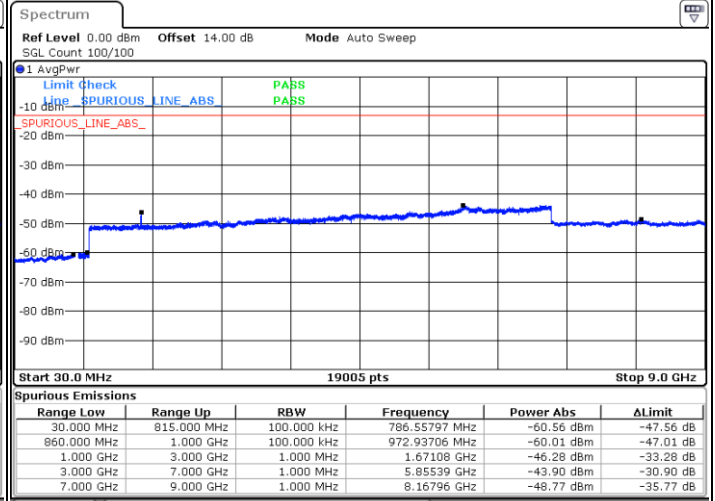

Lowest Band Edge / Full RB

Highest Band Edge / Full RB

Date: 15\_JAN.2021 01:33:08

Date: 15\_JAN.2021 19:01:44

# Conducted Spurious Emission

LTE Band 5B / 3MHz+5MHz

QPSK

MiddleChannel / 1RB0 and 1RB24

Middle Channel / 1RB14 and 1RB0

Date: 11.JAN.2021 21:52:56

Date: 11.JAN.2021 21:53:53

Middle Channel / FullIRB

N/A

Date: 11.JAN.2021 21:51:47

LTE Band 5B / 3MHz+5MHz

QPSK

Highest Channel / 1RB0 and 1RB24

Highest Channel / 1RB14 and 1RB0

Date: 11.JAN.2021 22:27:34

Date: 11.JAN.2021 22:26:28

Highest Channel / FullIRB

N/A

Date: 11.JAN.2021 21:56:31

LTE Band 5B / 5MHz+3MHz

QPSK

Lowest Channel / 1RB0 and 1RB14

Lowest Channel / 1RB24 and 1RB0

Date: 14.JAN.2021 00:49:20