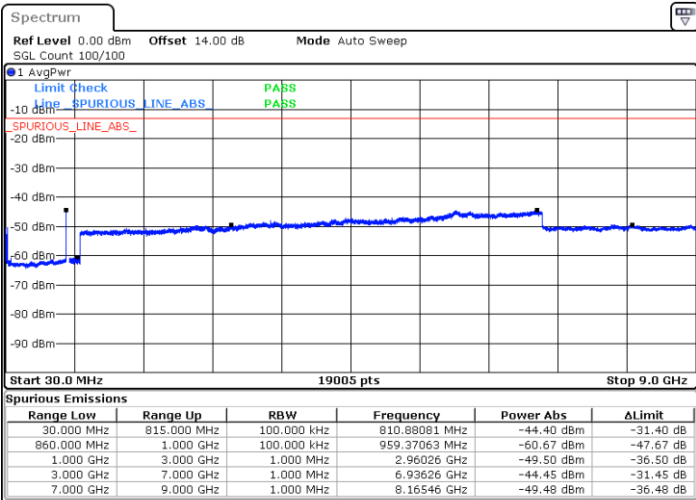

LTE Band 5B / 5MHz+10MHz

QPSK

Highest Channel / 1RB0 and 1RB49

Highest Channel / 1RB24 and 1RB0

Date: 15.JAN.2021 00:11:58

Date: 15.JAN.2021 00:13:44

Highest Channel / FullIRB

N/A

Date: 14.JAN.2021 23:26:54

LTE Band 5B / 10MHz+5MHz

QPSK

Lowest Channel / 1RB0 and 1RB24

Lowest Channel / 1RB49 and 1RB0

Date: 15.JAN.2021 00:33:53

Date: 15.JAN.2021 00:35:54

Lowest Channel / FullIRB

N/A

Date: 15.JAN.2021 00:22:43

LTE Band 5B / 10MHz+5MHz

QPSK

Middle Channel / 1RB0 and 1RB24

Middle Channel / 1RB49 and 1RB0

Date: 15.JAN.2021 00:49:13

Date: 15.JAN.2021 00:50:53

Middle Channel / FullIRB

N/A

Date: 15.JAN.2021 00:42:06

LTE Band 5B / 10MHz+5MHz

QPSK

Highest Channel / 1RB0 and 1RB24

Highest Channel / 1RB49 and 1RB0

Date: 15.JAN.2021 01:16:38