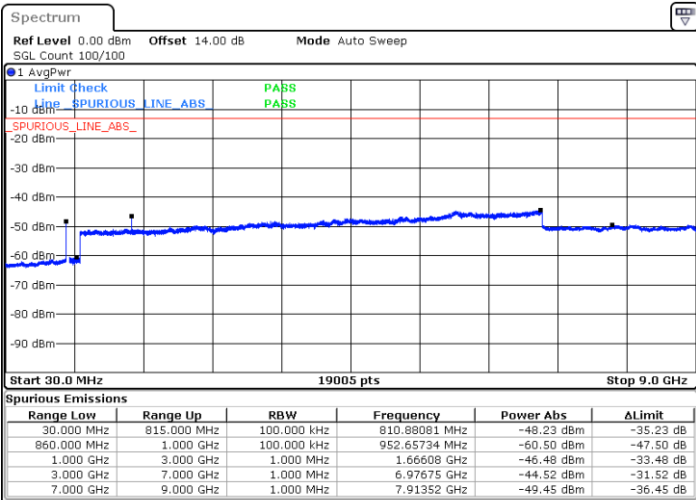

N/A

Date: 11.JAN.2021 22:45:42

LTE Band 5B / 5MHz+3MHz

16QAM

Lowest Channel / 1RB0 and 1RB14

Lowest Channel / 1RB24 and 1RB0

Date: 14.JAN.2021 00:54:27

Date: 14.JAN.2021 01:03:52

Lowest Channel / FullIRB

N/A

Date: 14.JAN.2021 00:44:09

LTE Band 5B / 5MHz+3MHz

16QAM

Middle Channel / 1RB0 and 1RB14

Middle Channel / 1RB24 and 1RB0

Date: 14.JAN.2021 01:22:51

Date: 14.JAN.2021 01:27:18

Middle Channel / FullIRB

N/A

Date: 14.JAN.2021 01:18:56

LTE Band 5B / 5MHz+3MHz

16QAM

Highest Channel / 1RB0 and 1RB14

Highest Channel / 1RB24 and 1RB0

Date: 14.JAN.2021 01:42:56

Date: 14.JAN.2021 01:52:01

Highest Channel / FullIRB

N/A

Date: 14.JAN.2021 01:35:11

LTE Band 5B / 5MHz+10MHz

16QAM

Lowest Channel / 1RB0 and 1RB49