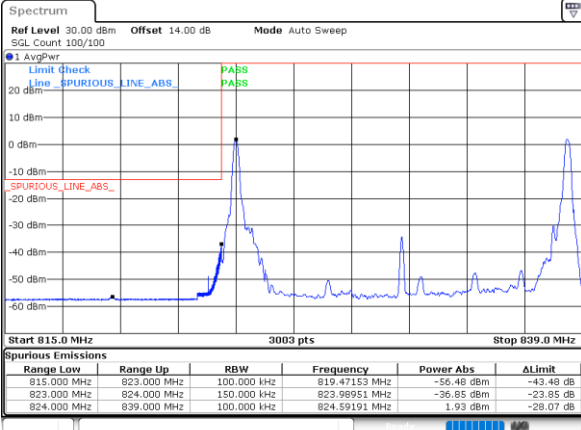

LTE Band 5B / 10MHz+5MHz

64QAM

Lowest Band Edge / 1RB0 and 1RB24

Highest Band Edge / 1RB0 and 1RB24

Date: 15_JAN_2021 00:28:19

Date: 15_JAN_2021 01:02:57