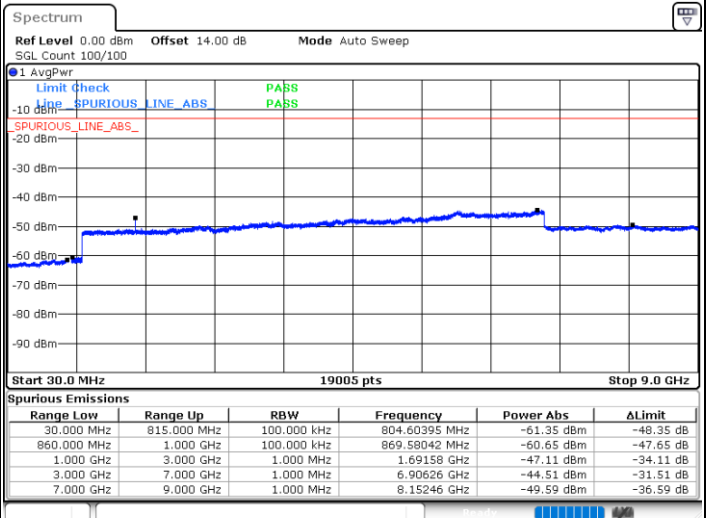

Date: 14.JAN.2021 01:06:08

Lowest Channel / FullIRB

N/A

Date: 14.JAN.2021 00:46:20

LTE Band 5B / 5MHz+3MHz

QPSK

Middle Channel / 1RB0 and 1RB14

Middle Channel / 1RB24 and 1RB0

Date: 14.JAN.2021 01:21:11

Date: 14.JAN.2021 01:28:32

Middle Channel / FullIRB

N/A

Date: 14.JAN.2021 01:20:07

LTE Band 5B / 5MHz+3MHz

QPSK

Highest Channel / 1RB0 and 1RB14

Highest Channel / 1RB24 and 1RB0

Date: 14.JAN.2021 01:47:43

Date: 14.JAN.2021 01:50:16

Highest Channel / FullIRB

N/A

Date: 14.JAN.2021 01:52:47

LTE Band 5B / 5MHz+10MHz

QPSK

Lowest Channel / 1RB0 and 1RB49

Lowest Channel / 1RB24 and 1RB0

Date: 14.JAN.2021 23:03:13

Date: 14.JAN.2021 23:04:59

Lowest Channel / FullIRB

N/A

Date: 14.JAN.2021 22:54:33

LTE Band 5B / 5MHz+10MHz