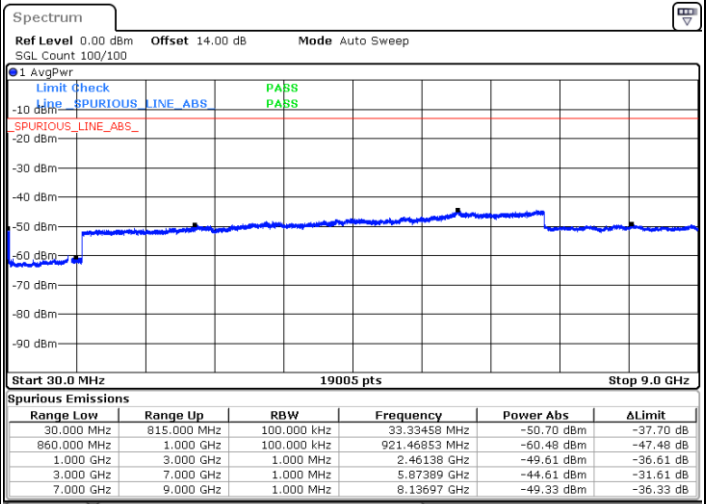

LTE Band 5B / 10MHz+5MHz

16QAM

Lowest Channel / 1RB0 and 1RB24

Lowest Channel / 1RB49 and 1RB0

Date: 15.JAN.2021 00:30:50

Date: 15.JAN.2021 00:37:48

Lowest Channel / FullIRB

N/A

Date: 15.JAN.2021 00:24:43

LTE Band 5B / 10MHz+5MHz

16QAM

Middle Channel / 1RB0 and 1RB24

Middle Channel / 1RB49 and 1RB0

Date: 15.JAN.2021 00:48:07

Date: 15.JAN.2021 00:52:17

Middle Channel / FullIRB

N/A

Date: 15.JAN.2021 00:43:22

LTE Band 5B / 10MHz+5MHz

16QAM

Highest Channel / 1RB0 and 1RB24

Highest Channel / 1RB49 and 1RB0

Date: 15.JAN.2021 01:14:45

Date: 15.JAN.2021 01:20:15