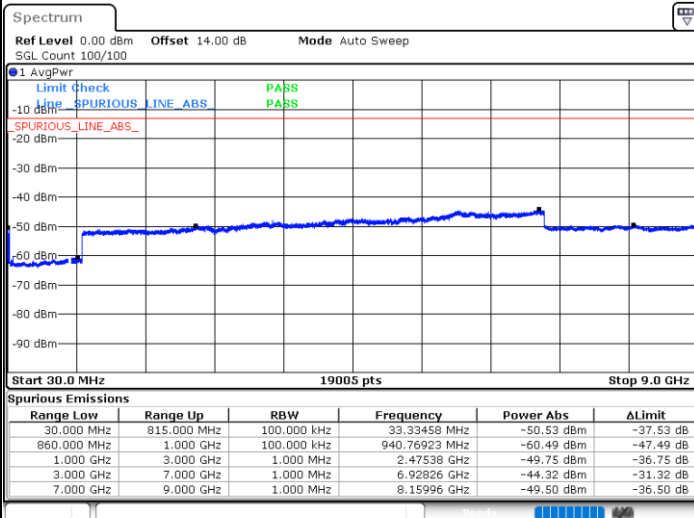

LTE Band 5B / 10MHz+5MHz

16QAM

Lowest Channel / 1RB0 and 1RB24

Lowest Channel / 1RB49 and 1RB0

Date: 15.JAN.2021 00:30:50

Date: 15.JAN.2021 00:37:48

Lowest Channel / FullIRB

N/A

Date: 15.JAN.2021 00:24:43

LTE Band 5B / 10MHz+5MHz

16QAM

Middle Channel / 1RB0 and 1RB24

Middle Channel / 1RB49 and 1RB0

Date: 15.JAN.2021 00:48:07

Date: 15.JAN.2021 00:52:17

Middle Channel / FullIRB

N/A

Date: 15.JAN.2021 00:43:22

LTE Band 5B / 10MHz+5MHz

16QAM

Highest Channel / 1RB0 and 1RB24

Highest Channel / 1RB49 and 1RB0

Date: 15.JAN.2021 01:14:45

Date: 15.JAN.2021 01:20:15