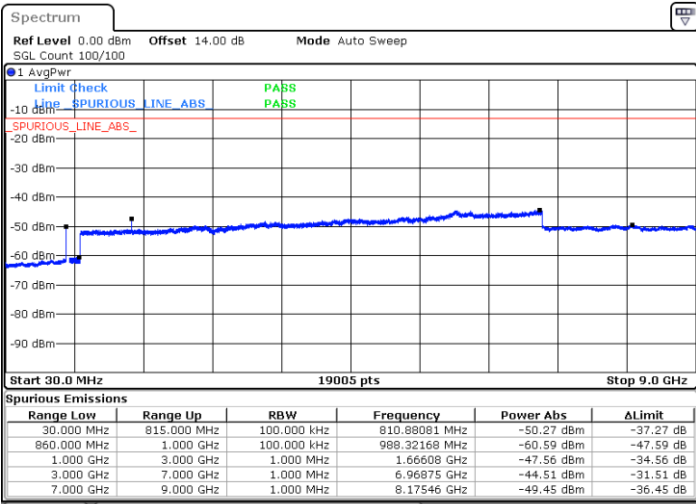

Highest Channel / FullIRB

N/A

Date: 11.JAN.2021 21:56:31

LTE Band 5B / 5MHz+3MHz

QPSK

Lowest Channel / 1RB0 and 1RB14

Lowest Channel / 1RB24 and 1RB0

Date: 14.JAN.2021 00:49:20

Date: 14.JAN.2021 01:06:08

Lowest Channel / FullIRB

N/A

Date: 14.JAN.2021 00:46:20

LTE Band 5B / 5MHz+3MHz

QPSK

Middle Channel / 1RB0 and 1RB14

Middle Channel / 1RB24 and 1RB0

Date: 14.JAN.2021 01:21:11

Date: 14.JAN.2021 01:28:32

Middle Channel / FullIRB

N/A

Date: 14.JAN.2021 01:20:07

LTE Band 5B / 5MHz+3MHz

QPSK

Highest Channel / 1RB0 and 1RB14

Highest Channel / 1RB24 and 1RB0

Date: 14.JAN.2021 01:47:43

Date: 14.JAN.2021 01:50:16

Highest Channel / FullIRB

N/A

Date: 14.JAN.2021 01:52:47

LTE Band 5B / 5MHz+10MHz

QPSK