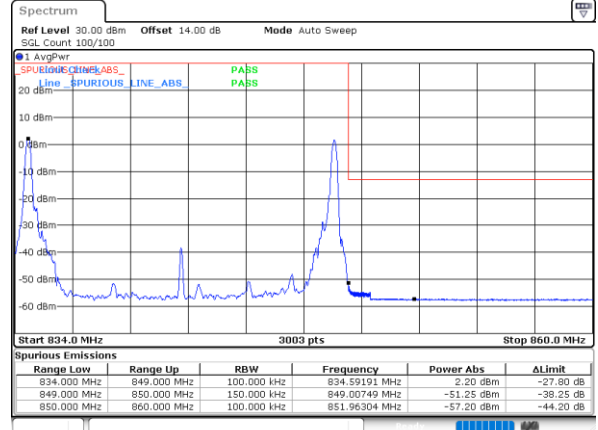

LTE Band 5B / 5MHz+10MHz

64QAM

Lowest Band Edge / 1RB0 and 1RB49

Highest Band Edge / 1RB0 and 1RB49

Date: 14, JAN, 2021 22:58:34

Date: 15, JAN, 2021 00:07:11

Lowest Band Edge / 1RB24 and 1RB0

Highest Band Edge / 1RB24 and 1RB0

Date: 14, JAN, 2021 23:07:27

Date: 15, JAN, 2021 00:17:26

Lowest Band Edge / Full RB

Highest Band Edge / Full RB

Date: 14, JAN, 2021 22:57:37

Date: 14, JAN, 2021 23:33:46

LTE Band 5B / 10MHz+5MHz

64QAM

Lowest Band Edge / 1RB0 and 1RB24

Highest Band Edge / 1RB0 and 1RB24

Date: 15\_JAN\_2021 00:28:19

Date: 15\_JAN\_2021 01:02:57

Lowest Band Edge / 1RB49 and 1RB0

Highest Band Edge / 1RB49 and 1RB0

Date: 15\_JAN\_2021 00:39:04

Date: 15\_JAN\_2021 01:12:09

Lowest Band Edge / Full RB

Highest Band Edge / Full RB

Date: 15\_JAN\_2021 00:25:52

Date: 15\_JAN\_2021 01:01:20

LTE Band 5B / 10MHz+10MHz

64QAM

Lowest Band Edge / 1RB0 and 1RB49