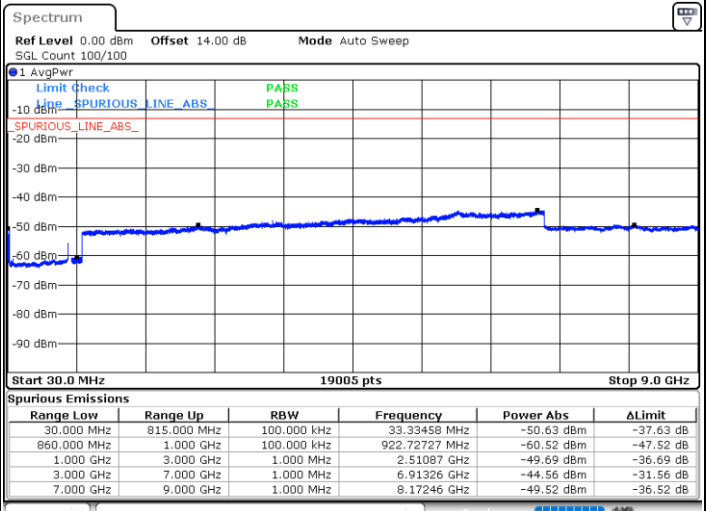

Middle Channel / FullIRB

N/A

Date: 15.JAN.2021 00:42:06

LTE Band 5B / 10MHz+5MHz

QPSK

Highest Channel / 1RB0 and 1RB24

Highest Channel / 1RB49 and 1RB0

Date: 15.JAN.2021 01:16:38

Date: 15.JAN.2021 01:18:28

Highest Channel / FullIRB

N/A

Date: 15.JAN.2021 00:58:04

LTE Band 5B / 10MHz+10MHz

QPSK

Lowest Channel / 1RB0 and 1RB49

Lowest Channel / 1RB49 and 1RB0

Date: 15.JAN.2021 01:39:31

Date: 15.JAN.2021 01:41:48

Lowest Channel / FullIRB

N/A

Date: 15.JAN.2021 01:29:27

LTE Band 5B / 10MHz+10MHz

QPSK

Middle Channel / 1RB0 and 1RB49