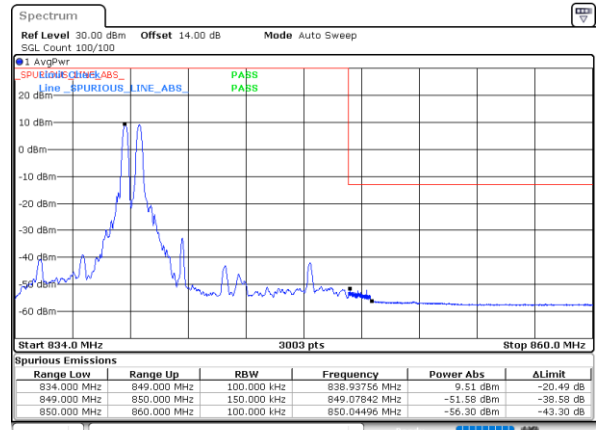

LTE Band 5B / 5MHz+10MHz

64QAM

Lowest Band Edge / 1RB0 and 1RB49

Highest Band Edge / 1RB0 and 1RB49

Date: 14, JAN, 2021 22:58:34

Date: 15, JAN, 2021 00:07:11

Lowest Band Edge / 1RB24 and 1RB0

Highest Band Edge / 1RB24 and 1RB0

Date: 14, JAN, 2021 23:07:27

Date: 15, JAN, 2021 00:17:26

Lowest Band Edge / Full RB

Highest Band Edge / Full RB

Date: 14, JAN, 2021 22:57:37

Date: 14, JAN, 2021 23:33:46

LTE Band 5B / 10MHz+5MHz

64QAM