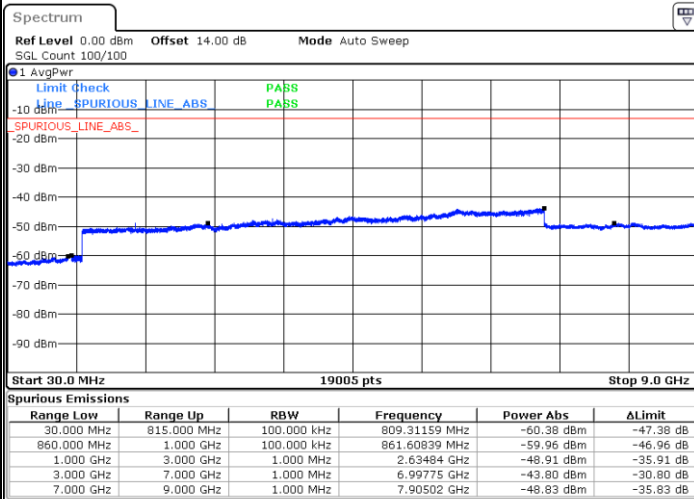

# Conducted Spurious Emission

LTE Band 5B / 3MHz+5MHz

QPSK

MiddleChannel / 1RB0 and 1RB24

Middle Channel / 1RB14 and 1RB0

Date: 11.JAN.2021 21:52:56

Date: 11.JAN.2021 21:53:53

Middle Channel / FullIRB

N/A

Date: 11.JAN.2021 21:51:47

LTE Band 5B / 3MHz+5MHz

QPSK

Highest Channel / 1RB0 and 1RB24

Highest Channel / 1RB14 and 1RB0

Date: 11.JAN.2021 22:27:34

Date: 11.JAN.2021 22:26:28

Highest Channel / FullIRB

N/A

Date: 11.JAN.2021 21:56:31

LTE Band 5B / 5MHz+3MHz

QPSK

Lowest Channel / 1RB0 and 1RB14

Lowest Channel / 1RB24 and 1RB0

Date: 14.JAN.2021 00:49:20

Date: 14.JAN.2021 01:06:08

Lowest Channel / FullIRB

N/A

Date: 14.JAN.2021 00:46:20

LTE Band 5B / 5MHz+3MHz

QPSK

Middle Channel / 1RB0 and 1RB14

Middle Channel / 1RB24 and 1RB0