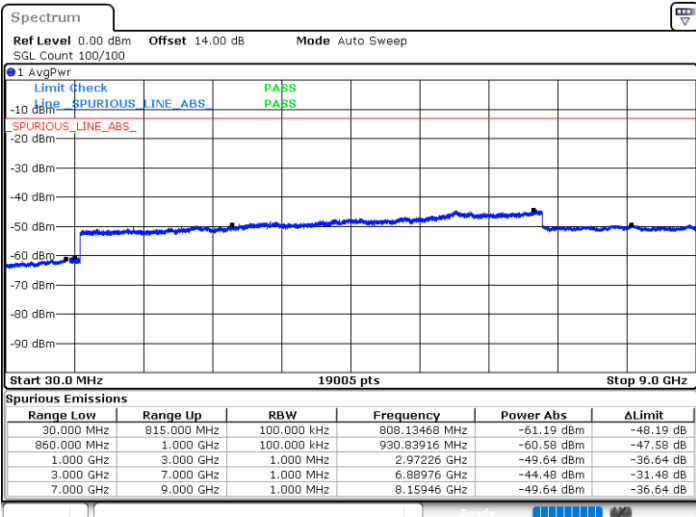

Date: 14.JAN.2021 01:21:11

Date: 14.JAN.2021 01:28:32

Middle Channel / FullIRB

N/A

Date: 14.JAN.2021 01:20:07

LTE Band 5B / 5MHz+3MHz

QPSK

Highest Channel / 1RB0 and 1RB14

Highest Channel / 1RB24 and 1RB0

Date: 14.JAN.2021 01:47:43

Date: 14.JAN.2021 01:50:16

Highest Channel / FullIRB

N/A

Date: 14.JAN.2021 01:52:47

LTE Band 5B / 5MHz+10MHz

QPSK

Lowest Channel / 1RB0 and 1RB49

Lowest Channel / 1RB24 and 1RB0

Date: 14.JAN.2021 23:03:13

Date: 14.JAN.2021 23:04:59

Lowest Channel / FullIRB

N/A

Date: 14.JAN.2021 22:54:33

LTE Band 5B / 5MHz+10MHz