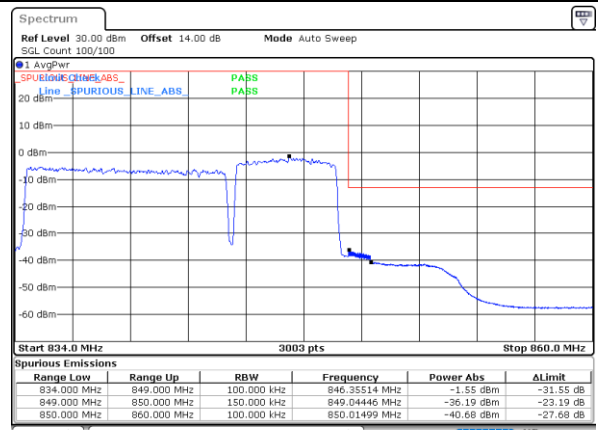

Date: 14, JAN, 2021 23:07:27

Date: 15, JAN, 2021 00:17:26

Lowest Band Edge / Full RB

Highest Band Edge / Full RB

Date: 14, JAN, 2021 22:57:37

Date: 14, JAN, 2021 23:33:46

LTE Band 5B / 10MHz+5MHz

64QAM

Lowest Band Edge / 1RB0 and 1RB24

Highest Band Edge / 1RB0 and 1RB24

Date: 15\_JAN\_2021 00:28:19

Date: 15\_JAN\_2021 01:02:57

Lowest Band Edge / 1RB49 and 1RB0

Highest Band Edge / 1RB49 and 1RB0

Date: 15\_JAN\_2021 00:39:04

Date: 15\_JAN\_2021 01:12:09

Lowest Band Edge / Full RB

Highest Band Edge / Full RB

Date: 15\_JAN\_2021 00:25:52

Date: 15\_JAN\_2021 01:01:20

LTE Band 5B / 10MHz+10MHz

64QAM

Lowest Band Edge / 1RB0 and 1RB49