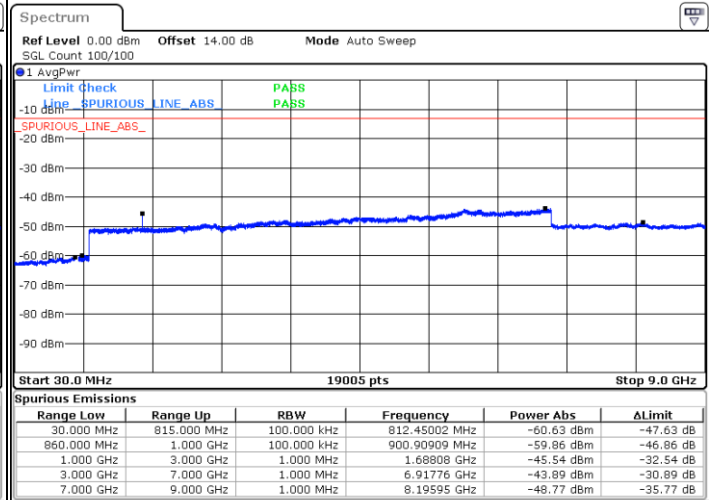

# Conducted Spurious Emission

LTE Band 5B / 3MHz+5MHz

QPSK

MiddleChannel / 1RB0 and 1RB24

Middle Channel / 1RB14 and 1RB0

Date: 11.JAN.2021 21:52:56

Date: 11.JAN.2021 21:53:53

Middle Channel / FullIRB

N/A

Date: 11.JAN.2021 21:51:47

LTE Band 5B / 3MHz+5MHz

QPSK

Highest Channel / 1RB0 and 1RB24

Highest Channel / 1RB14 and 1RB0

Date: 11.JAN.2021 22:27:34

Date: 11.JAN.2021 22:26:28

Highest Channel / FullIRB

N/A

Date: 11.JAN.2021 21:56:31

LTE Band 5B / 5MHz+3MHz

QPSK

Lowest Channel / 1RB0 and 1RB14

Lowest Channel / 1RB24 and 1RB0

Date: 14.JAN.2021 00:49:20

Date: 14.JAN.2021 01:06:08

Lowest Channel / FullIRB

N/A

Date: 14.JAN.2021 00:46:20

LTE Band 5B / 5MHz+3MHz

QPSK

Middle Channel / 1RB0 and 1RB14

Middle Channel / 1RB24 and 1RB0