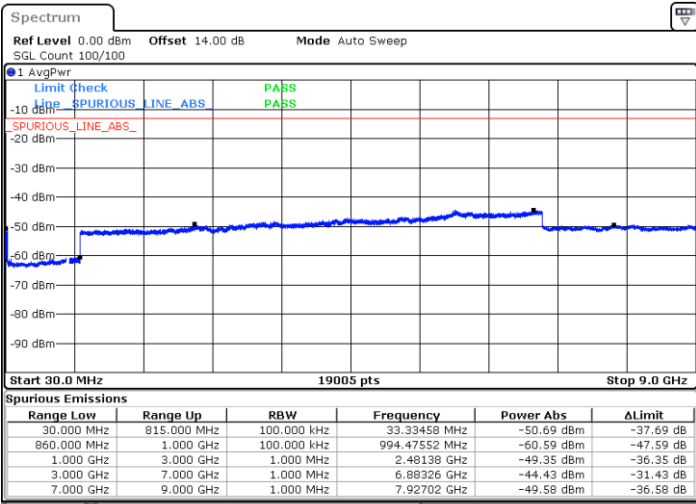

LTE Band 5B / 10MHz+5MHz

16QAM

Lowest Channel / 1RB0 and 1RB24

Lowest Channel / 1RB49 and 1RB0

Date: 15.JAN.2021 00:30:50

Date: 15.JAN.2021 00:37:48

Lowest Channel / FullIRB

N/A

Date: 15.JAN.2021 00:24:43

LTE Band 5B / 10MHz+5MHz

16QAM

Middle Channel / 1RB0 and 1RB24

Middle Channel / 1RB49 and 1RB0

Date: 15.JAN.2021 00:48:07

Date: 15.JAN.2021 00:52:17

Middle Channel / FullIRB

N/A

Date: 15.JAN.2021 00:43:22

LTE Band 5B / 10MHz+5MHz

16QAM

Highest Channel / 1RB0 and 1RB24

Highest Channel / 1RB49 and 1RB0

Date: 15.JAN.2021 01:14:45

Date: 15.JAN.2021 01:20:15