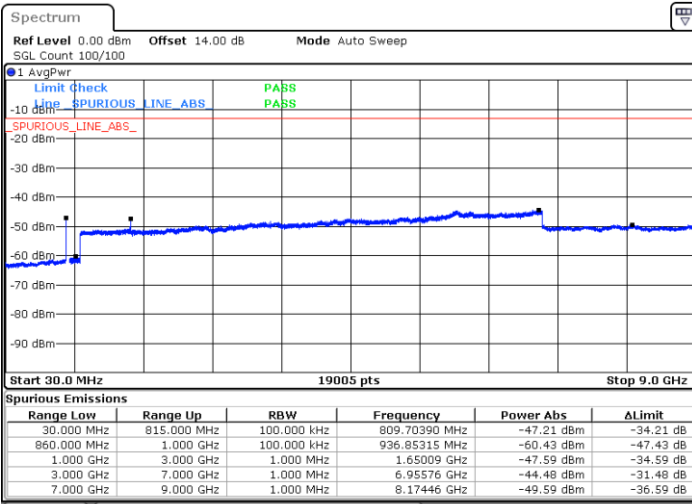

Date: 11.JAN.2021 22:41:00

LTE Band 5B / 3MHz+5MHz

16QAM

Highest Channel / 1RB0 and 1RB24

Highest Channel / 1RB14 and 1RB0

Date: 11.JAN.2021 22:47:58

Date: 11.JAN.2021 22:49:40

Highest Channel / FullIRB

N/A

Date: 11.JAN.2021 22:45:42

LTE Band 5B / 5MHz+3MHz

16QAM

Lowest Channel / 1RB0 and 1RB14

Lowest Channel / 1RB24 and 1RB0

Date: 14.JAN.2021 00:54:27

Date: 14.JAN.2021 01:03:52

Lowest Channel / FullIRB

N/A

Date: 14.JAN.2021 00:44:09

LTE Band 5B / 5MHz+3MHz

16QAM

Middle Channel / 1RB0 and 1RB14

Middle Channel / 1RB24 and 1RB0

Date: 14.JAN.2021 01:22:51

Date: 14.JAN.2021 01:27:18

Middle Channel / FullIRB

N/A

Date: 14.JAN.2021 01:18:56

LTE Band 5B / 5MHz+3MHz

16QAM

Highest Channel / 1RB0 and 1RB14

Highest Channel / 1RB24 and 1RB0