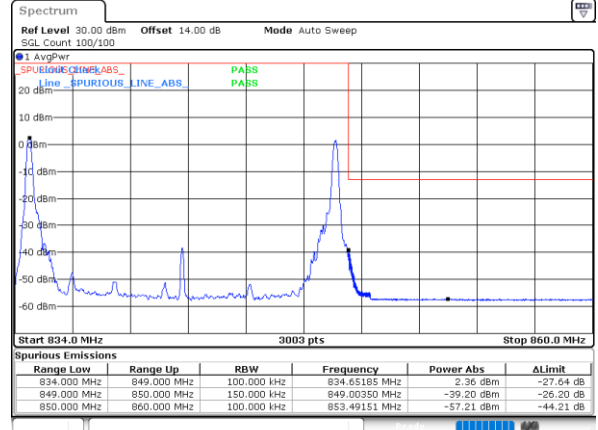

LTE Band 5B / 5MHz+10MHz

64QAM

Lowest Band Edge / 1RB0 and 1RB49

Highest Band Edge / 1RB0 and 1RB49

Date: 14, JAN, 2021 22:58:34

Date: 15, JAN, 2021 00:07:11

Lowest Band Edge / 1RB24 and 1RB0

Highest Band Edge / 1RB24 and 1RB0

Date: 14, JAN, 2021 23:07:27

Date: 15, JAN, 2021 00:17:26

Lowest Band Edge / Full RB

Highest Band Edge / Full RB

Date: 14, JAN, 2021 22:57:37

Date: 14, JAN, 2021 23:33:46

LTE Band 5B / 10MHz+5MHz

64QAM