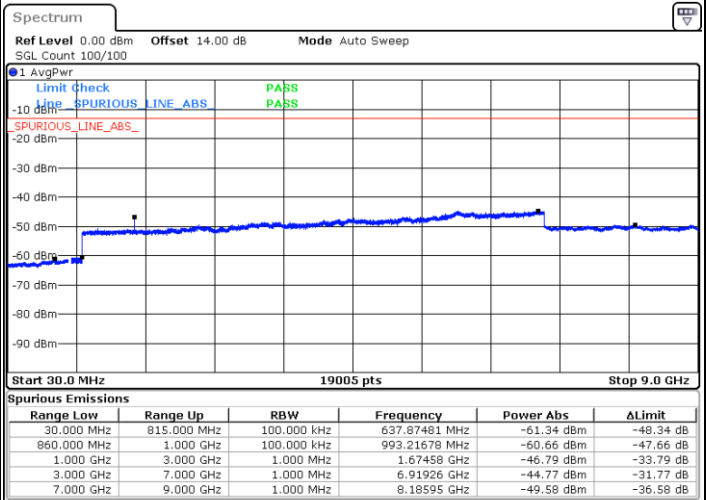

N/A

Date: 11.JAN.2021 22:45:42

LTE Band 5B / 5MHz+3MHz

16QAM

Lowest Channel / 1RB0 and 1RB14

Lowest Channel / 1RB24 and 1RB0

Date: 14.JAN.2021 00:54:27

Date: 14.JAN.2021 01:03:52

Lowest Channel / FullIRB

N/A

Date: 14.JAN.2021 00:44:09

LTE Band 5B / 5MHz+3MHz

16QAM

Middle Channel / 1RB0 and 1RB14

Middle Channel / 1RB24 and 1RB0

Date: 14.JAN.2021 01:22:51

Date: 14.JAN.2021 01:27:18

Middle Channel / FullIRB

N/A

Date: 14.JAN.2021 01:18:56

LTE Band 5B / 5MHz+3MHz

16QAM

Highest Channel / 1RB0 and 1RB14

Highest Channel / 1RB24 and 1RB0

Date: 14.JAN.2021 01:42:56

Date: 14.JAN.2021 01:52:01

Highest Channel / FullIRB

N/A

Date: 14.JAN.2021 01:35:11

LTE Band 5B / 5MHz+10MHz

16QAM

Lowest Channel / 1RB0 and 1RB49