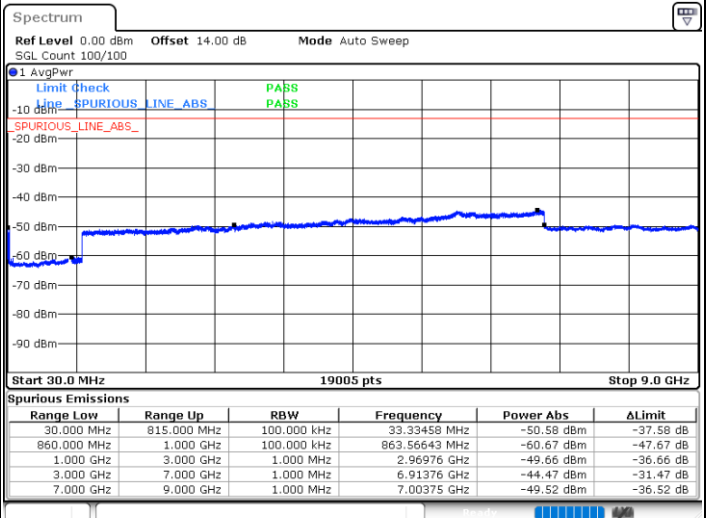

LTE Band 5B / 10MHz+5MHz

16QAM

Lowest Channel / 1RB0 and 1RB24

Lowest Channel / 1RB49 and 1RB0

Date: 15.JAN.2021 00:30:50

Date: 15.JAN.2021 00:37:48

Lowest Channel / FullIRB

N/A

Date: 15.JAN.2021 00:24:43

LTE Band 5B / 10MHz+5MHz

16QAM

Middle Channel / 1RB0 and 1RB24

Middle Channel / 1RB49 and 1RB0

Date: 15.JAN.2021 00:48:07

Date: 15.JAN.2021 00:52:17

Middle Channel / FullIRB

N/A

Date: 15.JAN.2021 00:43:22

LTE Band 5B / 10MHz+5MHz

16QAM

Highest Channel / 1RB0 and 1RB24

Highest Channel / 1RB49 and 1RB0

Date: 15.JAN.2021 01:14:45

Date: 15.JAN.2021 01:20:15