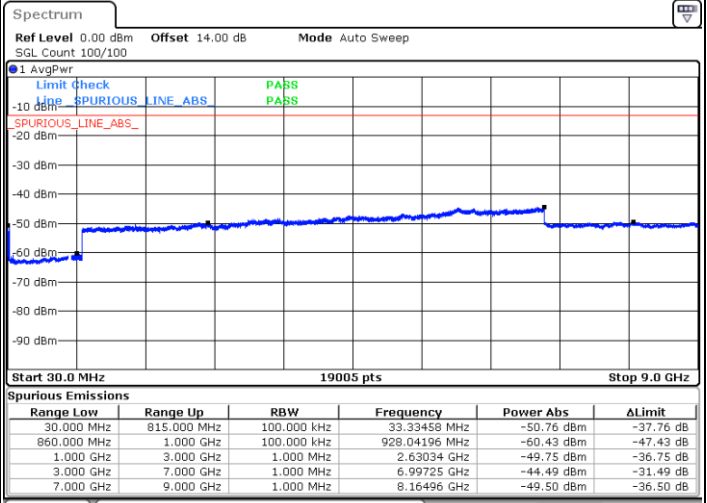

N/A

Date: 15.JAN.2021 00:22:43

LTE Band 5B / 10MHz+5MHz

QPSK

Middle Channel / 1RB0 and 1RB24

Middle Channel / 1RB49 and 1RB0

Date: 15.JAN.2021 00:49:13

Date: 15.JAN.2021 00:50:53

Middle Channel / FullIRB

N/A

Date: 15.JAN.2021 00:42:06

LTE Band 5B / 10MHz+5MHz

QPSK

Highest Channel / 1RB0 and 1RB24

Highest Channel / 1RB49 and 1RB0

Date: 15.JAN.2021 01:16:38

Date: 15.JAN.2021 01:18:28

Highest Channel / FullIRB

N/A

Date: 15.JAN.2021 00:58:04

LTE Band 5B / 10MHz+10MHz

QPSK

Lowest Channel / 1RB0 and 1RB49

Lowest Channel / 1RB49 and 1RB0

Date: 15.JAN.2021 01:39:31

Date: 15.JAN.2021 01:41:48

Lowest Channel / FullIRB

N/A

Date: 15.JAN.2021 01:29:27

LTE Band 5B / 10MHz+10MHz

QPSK

Middle Channel / 1RB0 and 1RB49