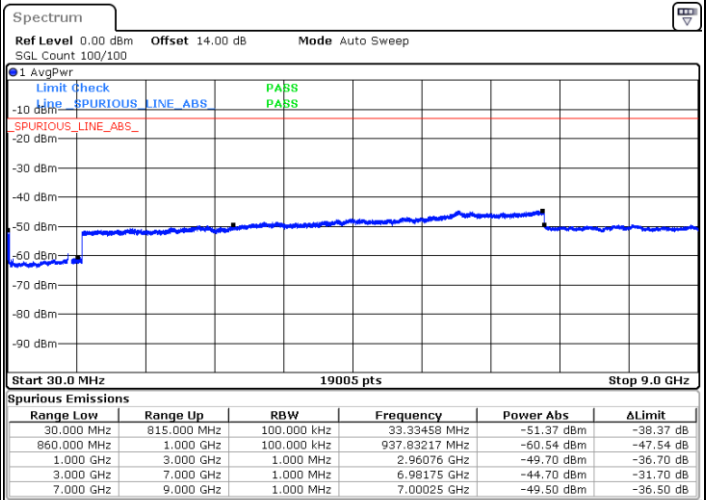

Date: 14.JAN.2021 01:06:08

Lowest Channel / FullIRB

N/A

Date: 14.JAN.2021 00:46:20

LTE Band 5B / 5MHz+3MHz

QPSK

Middle Channel / 1RB0 and 1RB14

Middle Channel / 1RB24 and 1RB0

Date: 14.JAN.2021 01:21:11

Date: 14.JAN.2021 01:28:32

Middle Channel / FullIRB

N/A

Date: 14.JAN.2021 01:20:07

LTE Band 5B / 5MHz+3MHz

QPSK

Highest Channel / 1RB0 and 1RB14

Highest Channel / 1RB24 and 1RB0

Date: 14.JAN.2021 01:47:43

Date: 14.JAN.2021 01:50:16

Highest Channel / FullIRB

N/A

Date: 14.JAN.2021 01:52:47

LTE Band 5B / 5MHz+10MHz

QPSK

Lowest Channel / 1RB0 and 1RB49

Lowest Channel / 1RB24 and 1RB0

Date: 14.JAN.2021 23:03:13

Date: 14.JAN.2021 23:04:59

Lowest Channel / FullIRB

N/A

Date: 14.JAN.2021 22:54:33

LTE Band 5B / 5MHz+10MHz