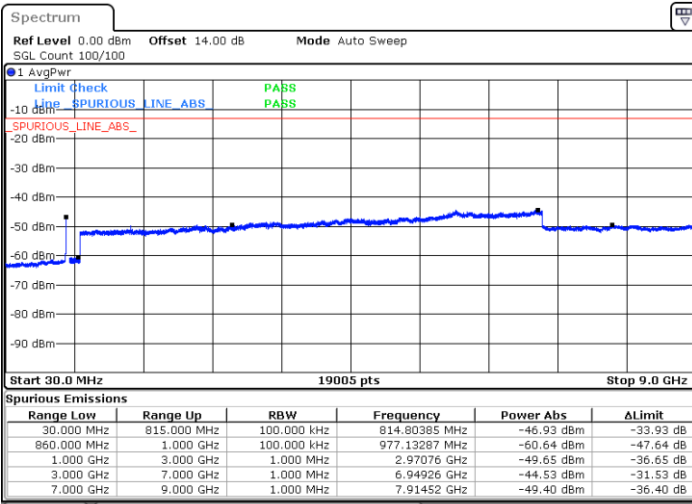

Date: 11.JAN.2021 22:41:00

LTE Band 5B / 3MHz+5MHz

16QAM

Highest Channel / 1RB0 and 1RB24

Highest Channel / 1RB14 and 1RB0

Date: 11.JAN.2021 22:47:58

Date: 11.JAN.2021 22:49:40

Highest Channel / FullIRB

N/A

Date: 11.JAN.2021 22:45:42

LTE Band 5B / 5MHz+3MHz

16QAM

Lowest Channel / 1RB0 and 1RB14

Lowest Channel / 1RB24 and 1RB0

Date: 14.JAN.2021 00:54:27

Date: 14.JAN.2021 01:03:52

Lowest Channel / FullIRB

N/A

Date: 14.JAN.2021 00:44:09

LTE Band 5B / 5MHz+3MHz

16QAM

Middle Channel / 1RB0 and 1RB14

Middle Channel / 1RB24 and 1RB0

Date: 14.JAN.2021 01:22:51

Date: 14.JAN.2021 01:27:18

Middle Channel / FullIRB

N/A

Date: 14.JAN.2021 01:18:56

LTE Band 5B / 5MHz+3MHz

16QAM

Highest Channel / 1RB0 and 1RB14

Highest Channel / 1RB24 and 1RB0