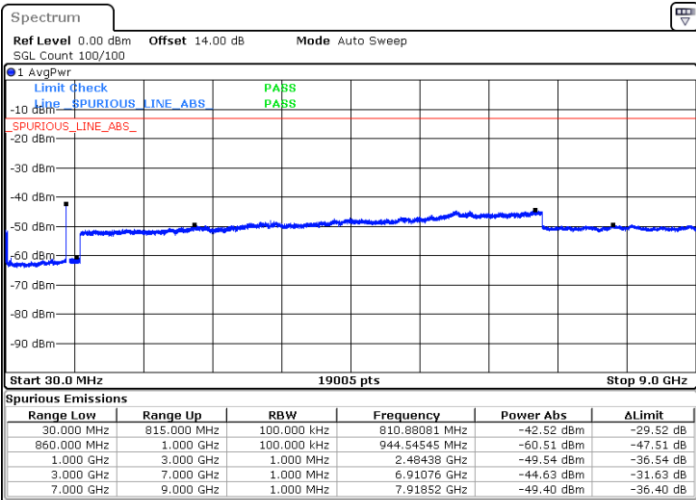

Date: 14.JAN.2021 01:27:18

Middle Channel / FullIRB

N/A

Date: 14.JAN.2021 01:18:56

LTE Band 5B / 5MHz+3MHz

16QAM

Highest Channel / 1RB0 and 1RB14

Highest Channel / 1RB24 and 1RB0

Date: 14.JAN.2021 01:42:56

Date: 14.JAN.2021 01:52:01

Highest Channel / FullIRB

N/A

Date: 14.JAN.2021 01:35:11

LTE Band 5B / 5MHz+10MHz

16QAM

Lowest Channel / 1RB0 and 1RB49

Lowest Channel / 1RB24 and 1RB0

Date: 14.JAN.2021 23:01:00

Date: 14.JAN.2021 23:06:36

Lowest Channel / FullIRB

N/A

Date: 14.JAN.2021 22:56:32

LTE Band 5B / 5MHz+10MHz

16QAM

Middle Channel / 1RB0 and 1RB49

Middle Channel / 1RB24 and 1RB0

Date: 14.JAN.2021 23:18:08

Date: 14.JAN.2021 23:21:21

Middle Channel / FullIRB

N/A

Date: 14.JAN.2021 23:14:15

LTE Band 5B / 5MHz+10MHz