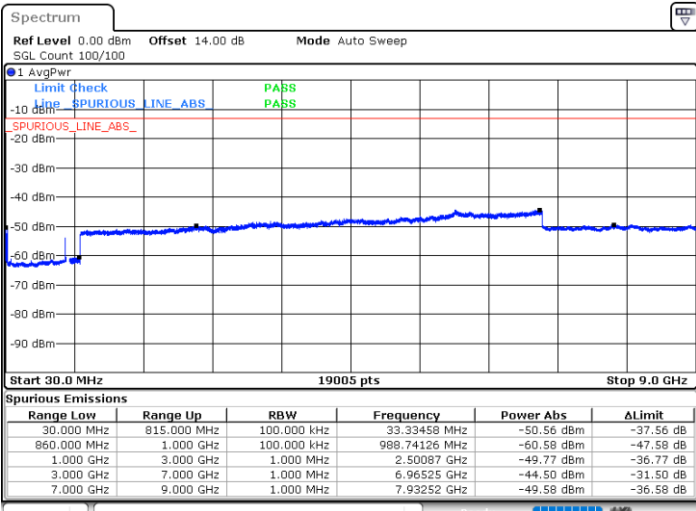

Middle Channel / FullIRB

N/A

Date: 15.JAN.2021 00:42:06

LTE Band 5B / 10MHz+5MHz

QPSK

Highest Channel / 1RB0 and 1RB24

Highest Channel / 1RB49 and 1RB0

Date: 15.JAN.2021 01:16:38

Date: 15.JAN.2021 01:18:28

Highest Channel / FullIRB

N/A

Date: 15.JAN.2021 00:58:04

LTE Band 5B / 10MHz+10MHz

QPSK

Lowest Channel / 1RB0 and 1RB49

Lowest Channel / 1RB49 and 1RB0

Date: 15.JAN.2021 01:39:31

Date: 15.JAN.2021 01:41:48

Lowest Channel / FullIRB

N/A

Date: 15.JAN.2021 01:29:27

LTE Band 5B / 10MHz+10MHz

QPSK

Middle Channel / 1RB0 and 1RB49