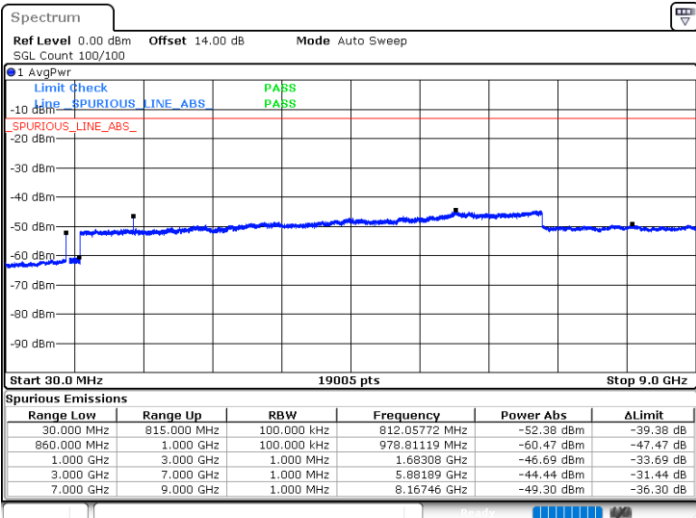

Lowest Channel / FullIRB

N/A

Date: 14.JAN.2021 00:44:09

LTE Band 5B / 5MHz+3MHz

16QAM

Middle Channel / 1RB0 and 1RB14

Middle Channel / 1RB24 and 1RB0

Date: 14.JAN.2021 01:22:51

Date: 14.JAN.2021 01:27:18

Middle Channel / FullIRB

N/A

Date: 14.JAN.2021 01:18:56

LTE Band 5B / 5MHz+3MHz

16QAM

Highest Channel / 1RB0 and 1RB14

Highest Channel / 1RB24 and 1RB0

Date: 14.JAN.2021 01:42:56

Date: 14.JAN.2021 01:52:01

Highest Channel / FullIRB

N/A

Date: 14.JAN.2021 01:35:11

LTE Band 5B / 5MHz+10MHz

16QAM

Lowest Channel / 1RB0 and 1RB49

Lowest Channel / 1RB24 and 1RB0

Date: 14.JAN.2021 23:01:00

Date: 14.JAN.2021 23:06:36

Lowest Channel / FullIRB

N/A

Date: 14.JAN.2021 22:56:32

LTE Band 5B / 5MHz+10MHz

16QAM