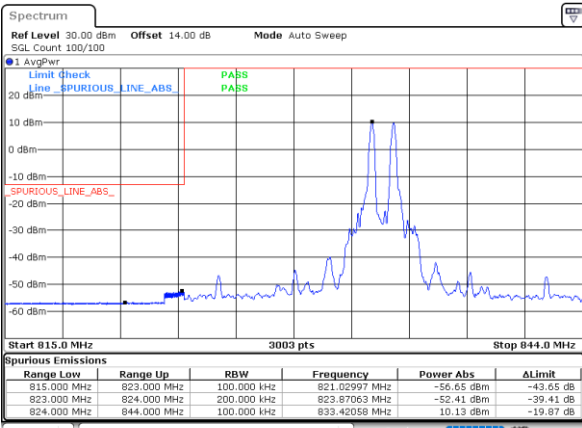

Date: 15\_JAN\_2021 01:12:09

Lowest Band Edge / Full RB

Highest Band Edge / Full RB

Date: 15\_JAN\_2021 00:25:52

Date: 15\_JAN\_2021 01:01:20

LTE Band 5B / 10MHz+10MHz

64QAM

Lowest Band Edge / 1RB0 and 1RB49

Highest Band Edge / 1RB0 and 1RB49

Date: 15\_JAN.2021 01:35:46

Date: 15\_JAN.2021 19:03:42

Lowest Band Edge / 1RB49 and 1RB0

Highest Band Edge / 1RB49 and 1RB0

Date: 15\_JAN.2021 01:44:16

Date: 15\_JAN.2021 19:16:22