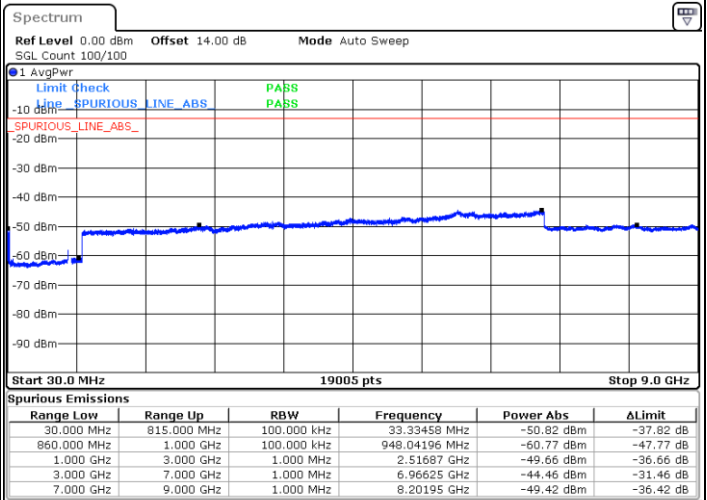

LTE Band 5B / 5MHz+10MHz

QPSK

Highest Channel / 1RB0 and 1RB49

Highest Channel / 1RB24 and 1RB0

Date: 15.JAN.2021 00:11:58

Date: 15.JAN.2021 00:13:44

Highest Channel / FullIRB

N/A

Date: 14.JAN.2021 23:26:54

LTE Band 5B / 10MHz+5MHz

QPSK

Lowest Channel / 1RB0 and 1RB24

Lowest Channel / 1RB49 and 1RB0

Date: 15.JAN.2021 00:33:53

Date: 15.JAN.2021 00:35:54

Lowest Channel / FullIRB

N/A

Date: 15.JAN.2021 00:22:43

LTE Band 5B / 10MHz+5MHz

QPSK

Middle Channel / 1RB0 and 1RB24

Middle Channel / 1RB49 and 1RB0

Date: 15.JAN.2021 00:49:13

Date: 15.JAN.2021 00:50:53

Middle Channel / FullIRB

N/A

Date: 15.JAN.2021 00:42:06

LTE Band 5B / 10MHz+5MHz

QPSK

Highest Channel / 1RB0 and 1RB24

Highest Channel / 1RB49 and 1RB0

Date: 15.JAN.2021 01:16:38