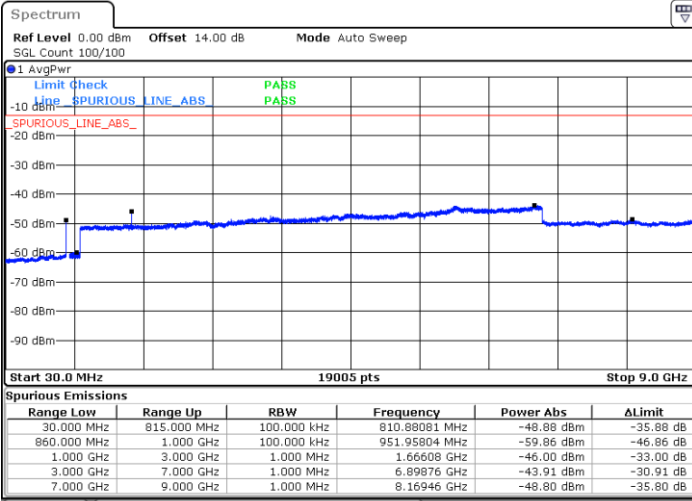

# Conducted Spurious Emission

LTE Band 5B / 3MHz+5MHz

QPSK

MiddleChannel / 1RB0 and 1RB24

Middle Channel / 1RB14 and 1RB0

Date: 11.JAN.2021 21:52:56

Date: 11.JAN.2021 21:53:53

Middle Channel / FullIRB

N/A

Date: 11.JAN.2021 21:51:47

LTE Band 5B / 3MHz+5MHz

QPSK

Highest Channel / 1RB0 and 1RB24

Highest Channel / 1RB14 and 1RB0

Date: 11.JAN.2021 22:27:34

Date: 11.JAN.2021 22:26:28

Highest Channel / FullIRB

N/A

Date: 11.JAN.2021 21:56:31

LTE Band 5B / 5MHz+3MHz

QPSK

Lowest Channel / 1RB0 and 1RB14

Lowest Channel / 1RB24 and 1RB0

Date: 14.JAN.2021 00:49:20