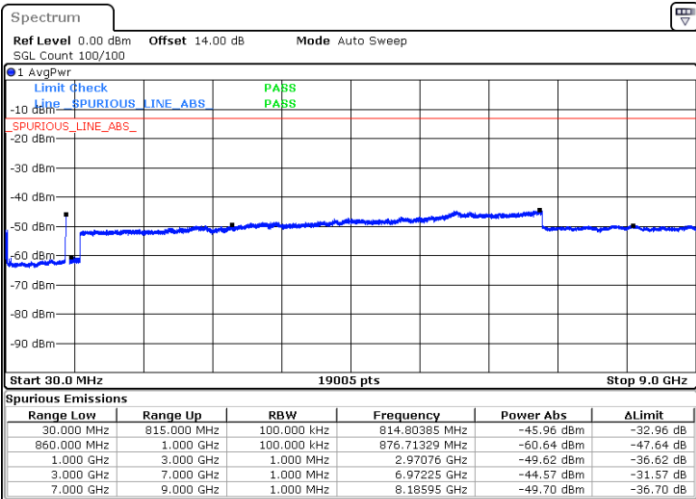

Date: 14.JAN.2021 01:27:18

Middle Channel / FullIRB

N/A

Date: 14.JAN.2021 01:18:56

LTE Band 5B / 5MHz+3MHz

16QAM

Highest Channel / 1RB0 and 1RB14

Highest Channel / 1RB24 and 1RB0

Date: 14.JAN.2021 01:42:56

Date: 14.JAN.2021 01:52:01

Highest Channel / FullIRB

N/A

Date: 14.JAN.2021 01:35:11

LTE Band 5B / 5MHz+10MHz

16QAM

Lowest Channel / 1RB0 and 1RB49

Lowest Channel / 1RB24 and 1RB0

Date: 14.JAN.2021 23:01:00

Date: 14.JAN.2021 23:06:36

Lowest Channel / FullIRB

N/A

Date: 14.JAN.2021 22:56:32

LTE Band 5B / 5MHz+10MHz

16QAM

Middle Channel / 1RB0 and 1RB49

Middle Channel / 1RB24 and 1RB0

Date: 14.JAN.2021 23:18:08

Date: 14.JAN.2021 23:21:21

Middle Channel / FullIRB

N/A

Date: 14.JAN.2021 23:14:15

LTE Band 5B / 5MHz+10MHz