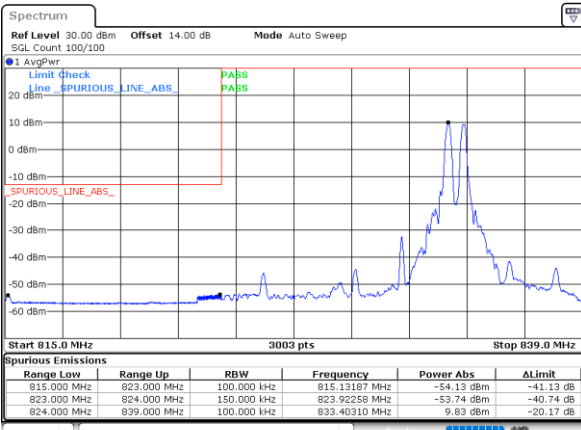

Date: 14, JAN, 2021 23:07:27

Date: 15, JAN, 2021 00:17:26

Lowest Band Edge / Full RB

Highest Band Edge / Full RB

Date: 14, JAN, 2021 22:57:37

Date: 14, JAN, 2021 23:33:46

LTE Band 5B / 10MHz+5MHz

64QAM

Lowest Band Edge / 1RB0 and 1RB24

Highest Band Edge / 1RB0 and 1RB24

Date: 15\_JAN\_2021 00:28:19

Date: 15\_JAN\_2021 01:02:57

Lowest Band Edge / 1RB49 and 1RB0

Highest Band Edge / 1RB49 and 1RB0

Date: 15\_JAN\_2021 00:39:04

Date: 15\_JAN\_2021 01:12:09

Lowest Band Edge / Full RB

Highest Band Edge / Full RB

Date: 15\_JAN\_2021 00:25:52

Date: 15\_JAN\_2021 01:01:20

LTE Band 5B / 10MHz+10MHz

64QAM

Lowest Band Edge / 1RB0 and 1RB49