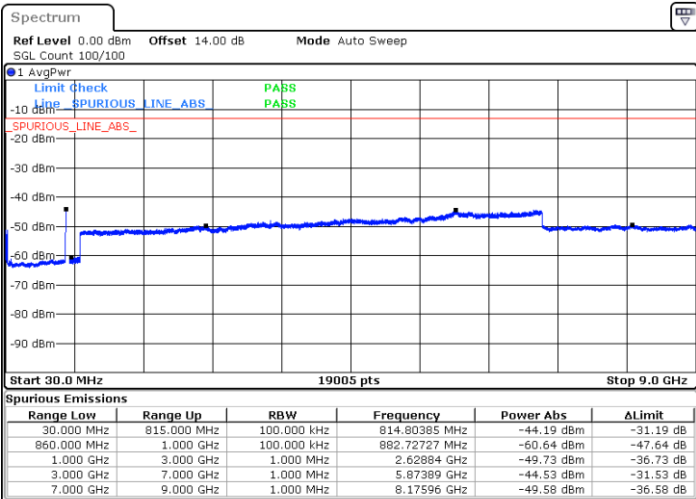

Highest Channel / 1RB24 and 1RB0

Date: 14.JAN.2021 01:47:43

Date: 14.JAN.2021 01:50:16

Highest Channel / FullIRB

N/A

Date: 14.JAN.2021 01:52:47

LTE Band 5B / 5MHz+10MHz

QPSK

Lowest Channel / 1RB0 and 1RB49

Lowest Channel / 1RB24 and 1RB0

Date: 14.JAN.2021 23:03:13

Date: 14.JAN.2021 23:04:59

Lowest Channel / FullIRB

N/A

Date: 14.JAN.2021 22:54:33

LTE Band 5B / 5MHz+10MHz

LTE Band 5B / 5MHz+10MHz

QPSK

Highest Channel / 1RB0 and 1RB49

Highest Channel / 1RB24 and 1RB0

Date: 15.JAN.2021 00:11:58

Date: 15.JAN.2021 00:13:44

Highest Channel / FullIRB

N/A