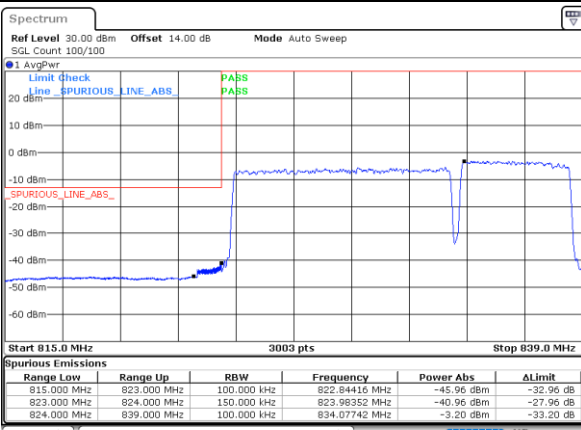

Date: 14, JAN, 2021 23:07:27

Date: 15, JAN, 2021 00:17:26

Lowest Band Edge / Full RB

Highest Band Edge / Full RB

Date: 14, JAN, 2021 22:57:37

Date: 14, JAN, 2021 23:33:46

LTE Band 5B / 10MHz+5MHz

64QAM

Lowest Band Edge / 1RB0 and 1RB24

Highest Band Edge / 1RB0 and 1RB24

Date: 15\_JAN\_2021 00:28:19

Date: 15\_JAN\_2021 01:02:57

Lowest Band Edge / 1RB49 and 1RB0

Highest Band Edge / 1RB49 and 1RB0

Date: 15\_JAN\_2021 00:39:04

Date: 15\_JAN\_2021 01:12:09

Lowest Band Edge / Full RB

Highest Band Edge / Full RB

Date: 15\_JAN\_2021 00:25:52

Date: 15\_JAN\_2021 01:01:20

LTE Band 5B / 10MHz+10MHz

64QAM

Lowest Band Edge / 1RB0 and 1RB49