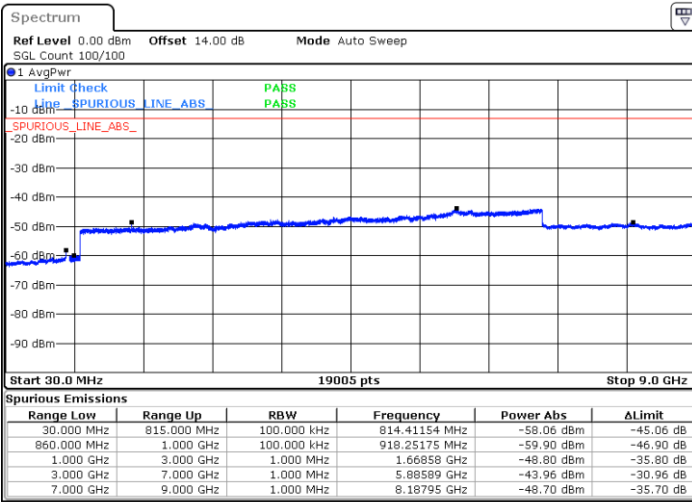

# Conducted Spurious Emission

LTE Band 5B / 3MHz+5MHz

QPSK

MiddleChannel / 1RB0 and 1RB24

Middle Channel / 1RB14 and 1RB0

Date: 11.JAN.2021 21:52:56

Date: 11.JAN.2021 21:53:53

Middle Channel / FullIRB

N/A

Date: 11.JAN.2021 21:51:47

LTE Band 5B / 3MHz+5MHz

QPSK

Highest Channel / 1RB0 and 1RB24

Highest Channel / 1RB14 and 1RB0

Date: 11.JAN.2021 22:27:34

Date: 11.JAN.2021 22:26:28

Highest Channel / FullIRB

N/A

Date: 11.JAN.2021 21:56:31

LTE Band 5B / 5MHz+3MHz

QPSK

Lowest Channel / 1RB0 and 1RB14

Lowest Channel / 1RB24 and 1RB0

Date: 14.JAN.2021 00:49:20