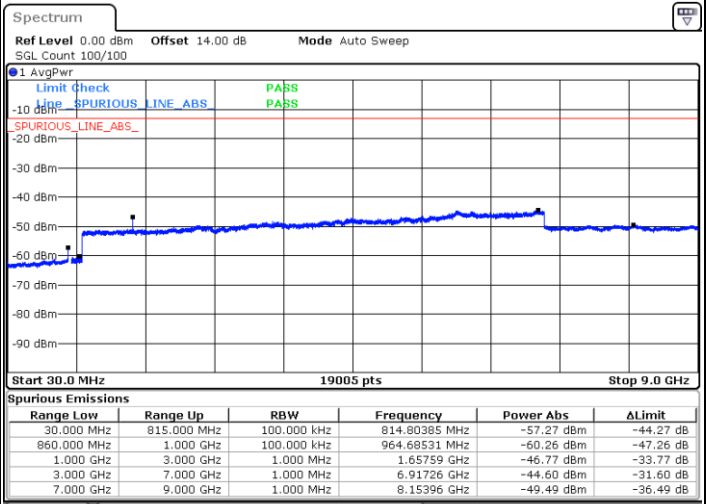

Date: 11.JAN.2021 22:41:00

LTE Band 5B / 3MHz+5MHz

16QAM

Highest Channel / 1RB0 and 1RB24

Highest Channel / 1RB14 and 1RB0

Date: 11.JAN.2021 22:47:58

Date: 11.JAN.2021 22:49:40

Highest Channel / FullIRB

N/A

Date: 11.JAN.2021 22:45:42

LTE Band 5B / 5MHz+3MHz

16QAM

Lowest Channel / 1RB0 and 1RB14

Lowest Channel / 1RB24 and 1RB0

Date: 14.JAN.2021 00:54:27

Date: 14.JAN.2021 01:03:52

Lowest Channel / FullIRB

N/A

Date: 14.JAN.2021 00:44:09

LTE Band 5B / 5MHz+3MHz

16QAM

Middle Channel / 1RB0 and 1RB14

Middle Channel / 1RB24 and 1RB0

Date: 14.JAN.2021 01:22:51

Date: 14.JAN.2021 01:27:18

Middle Channel / FullIRB

N/A

Date: 14.JAN.2021 01:18:56

LTE Band 5B / 5MHz+3MHz

16QAM

Highest Channel / 1RB0 and 1RB14

Highest Channel / 1RB24 and 1RB0