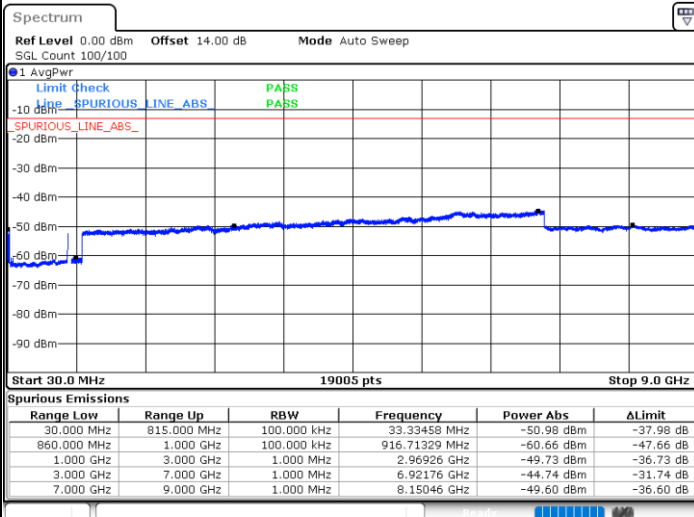

Highest Channel / FullIRB

N/A

Date: 15.JAN.2021 00:59:59