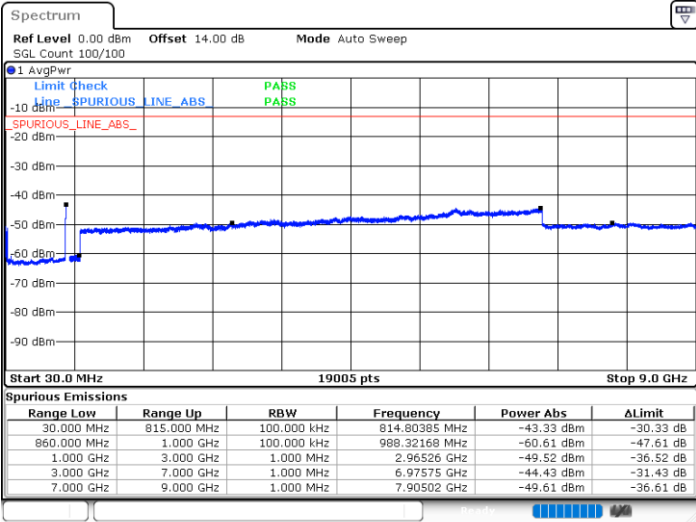

Middle Channel / FullIRB

N/A

Date: 15.JAN.2021 00:42:06

LTE Band 5B / 10MHz+5MHz

QPSK

Highest Channel / 1RB0 and 1RB24

Highest Channel / 1RB49 and 1RB0

Date: 15.JAN.2021 01:16:38

Date: 15.JAN.2021 01:18:28

Highest Channel / FullIRB

N/A

Date: 15.JAN.2021 00:58:04

LTE Band 5B / 10MHz+10MHz

QPSK

Lowest Channel / 1RB0 and 1RB49

Lowest Channel / 1RB49 and 1RB0

Date: 15.JAN.2021 01:39:31

Date: 15.JAN.2021 01:41:48

Lowest Channel / FullIRB

N/A

Date: 15.JAN.2021 01:29:27

LTE Band 5B / 10MHz+10MHz

QPSK

Middle Channel / 1RB0 and 1RB49

Middle Channel / 1RB49 and 1RB0

Date: 15.JAN.2021 14:48:21

Date: 15.JAN.2021 14:49:12

Middle Channel / FullIRB

N/A

Date: 15.JAN.2021 14:39:53

LTE Band 5B / 10MHz+10MHz

QPSK