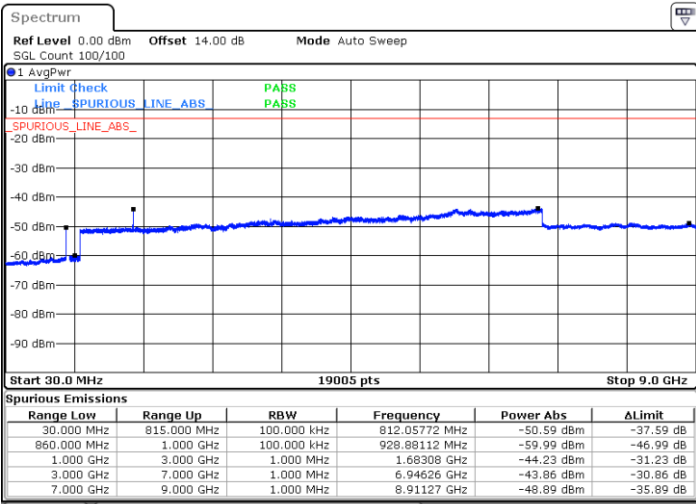

LTE Band 5B / 3MHz+5MHz

16QAM

MiddleChannel / 1RB0 and 1RB24

Middle Channel / 1RB14 and 1RB0

Date: 11.JAN.2021 22:41:57

Date: 11.JAN.2021 22:42:57

Middle Channel / FullIRB

N/A

Date: 11.JAN.2021 22:41:00

LTE Band 5B / 3MHz+5MHz

16QAM

Highest Channel / 1RB0 and 1RB24

Highest Channel / 1RB14 and 1RB0

Date: 11.JAN.2021 22:47:58

Date: 11.JAN.2021 22:49:40

Highest Channel / FullIRB

N/A

Date: 11.JAN.2021 22:45:42

LTE Band 5B / 5MHz+3MHz

16QAM

Lowest Channel / 1RB0 and 1RB14

Lowest Channel / 1RB24 and 1RB0

Date: 14.JAN.2021 00:54:27

Date: 14.JAN.2021 01:03:52