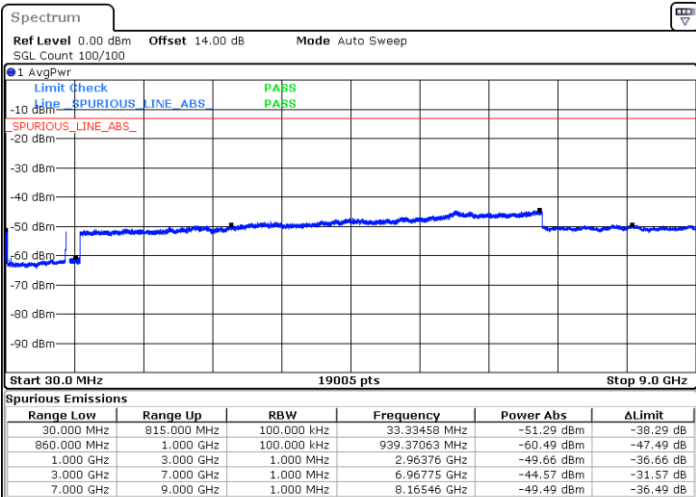

Lowest Channel / 1RB24 and 1RB0

Date: 14.JAN.2021 23:01:00

Date: 14.JAN.2021 23:06:36

Lowest Channel / FullIRB

N/A

Date: 14.JAN.2021 22:56:32

LTE Band 5B / 5MHz+10MHz

16QAM

Middle Channel / 1RB0 and 1RB49

Middle Channel / 1RB24 and 1RB0

Date: 14.JAN.2021 23:18:08

Date: 14.JAN.2021 23:21:21

Middle Channel / FullIRB

N/A

Date: 14.JAN.2021 23:14:15

LTE Band 5B / 5MHz+10MHz

16QAM

Highest Channel / 1RB0 and 1RB49

Highest Channel / 1RB24 and 1RB0

Date: 15.JAN.2021 00:09:55

Date: 15.JAN.2021 00:16:35

Highest Channel / FullIRB

N/A

Date: 14.JAN.2021 23:28:37

LTE Band 5B / 10MHz+5MHz

16QAM

Lowest Channel / 1RB0 and 1RB24

Lowest Channel / 1RB49 and 1RB0

Date: 15.JAN.2021 00:30:50

Date: 15.JAN.2021 00:37:48

Lowest Channel / FullIRB

N/A