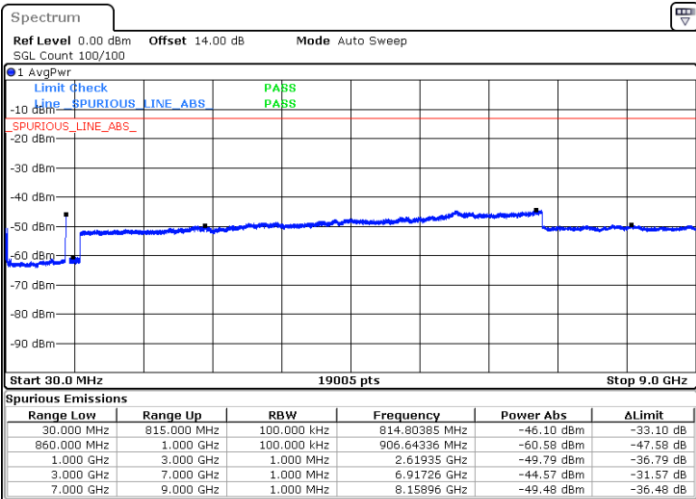

LTE Band 5B / 5MHz+10MHz

QPSK

Highest Channel / 1RB0 and 1RB49

Highest Channel / 1RB24 and 1RB0

Date: 15.JAN.2021 00:11:58

Date: 15.JAN.2021 00:13:44

Highest Channel / FullIRB

N/A

Date: 14.JAN.2021 23:26:54

LTE Band 5B / 10MHz+5MHz

QPSK

Lowest Channel / 1RB0 and 1RB24

Lowest Channel / 1RB49 and 1RB0

Date: 15.JAN.2021 00:33:53

Date: 15.JAN.2021 00:35:54

Lowest Channel / FullIRB

N/A

Date: 15.JAN.2021 00:22:43

LTE Band 5B / 10MHz+5MHz

QPSK

Middle Channel / 1RB0 and 1RB24

Middle Channel / 1RB49 and 1RB0

Date: 15.JAN.2021 00:49:13

Date: 15.JAN.2021 00:50:53

Middle Channel / FullIRB

N/A

Date: 15.JAN.2021 00:42:06

LTE Band 5B / 10MHz+5MHz

QPSK

Highest Channel / 1RB0 and 1RB24

Highest Channel / 1RB49 and 1RB0

Date: 15.JAN.2021 01:16:38