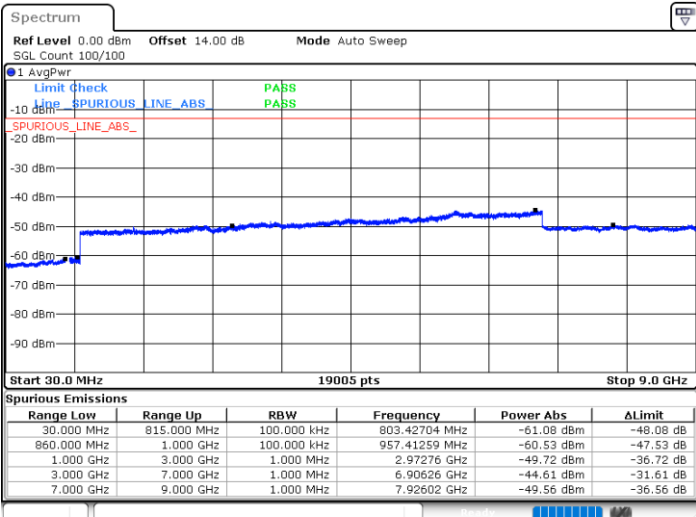

Lowest Channel / FullIRB

N/A

Date: 14.JAN.2021 00:44:09

LTE Band 5B / 5MHz+3MHz

16QAM

Middle Channel / 1RB0 and 1RB14

Middle Channel / 1RB24 and 1RB0

Date: 14.JAN.2021 01:22:51

Date: 14.JAN.2021 01:27:18

Middle Channel / FullIRB

N/A

Date: 14.JAN.2021 01:18:56

LTE Band 5B / 5MHz+3MHz

16QAM

Highest Channel / 1RB0 and 1RB14

Highest Channel / 1RB24 and 1RB0

Date: 14.JAN.2021 01:42:56

Date: 14.JAN.2021 01:52:01

Highest Channel / FullIRB

N/A

Date: 14.JAN.2021 01:35:11

LTE Band 5B / 5MHz+10MHz

16QAM

Lowest Channel / 1RB0 and 1RB49

Lowest Channel / 1RB24 and 1RB0

Date: 14.JAN.2021 23:01:00

Date: 14.JAN.2021 23:06:36

Lowest Channel / FullIRB

N/A

Date: 14.JAN.2021 22:56:32

LTE Band 5B / 5MHz+10MHz

16QAM