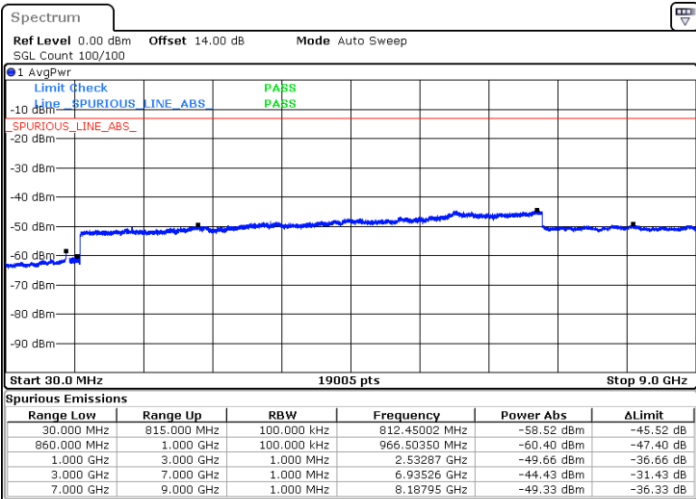

N/A

Date: 11.JAN.2021 22:45:42

LTE Band 5B / 5MHz+3MHz

16QAM

Lowest Channel / 1RB0 and 1RB14

Lowest Channel / 1RB24 and 1RB0

Date: 14.JAN.2021 00:54:27

Date: 14.JAN.2021 01:03:52

Lowest Channel / FullIRB

N/A

Date: 14.JAN.2021 00:44:09

LTE Band 5B / 5MHz+3MHz

16QAM

Middle Channel / 1RB0 and 1RB14

Middle Channel / 1RB24 and 1RB0

Date: 14.JAN.2021 01:22:51

Date: 14.JAN.2021 01:27:18

Middle Channel / FullIRB

N/A

Date: 14.JAN.2021 01:18:56

LTE Band 5B / 5MHz+3MHz

16QAM

Highest Channel / 1RB0 and 1RB14

Highest Channel / 1RB24 and 1RB0

Date: 14.JAN.2021 01:42:56

Date: 14.JAN.2021 01:52:01

Highest Channel / FullIRB

N/A

Date: 14.JAN.2021 01:35:11

LTE Band 5B / 5MHz+10MHz

16QAM

Lowest Channel / 1RB0 and 1RB49