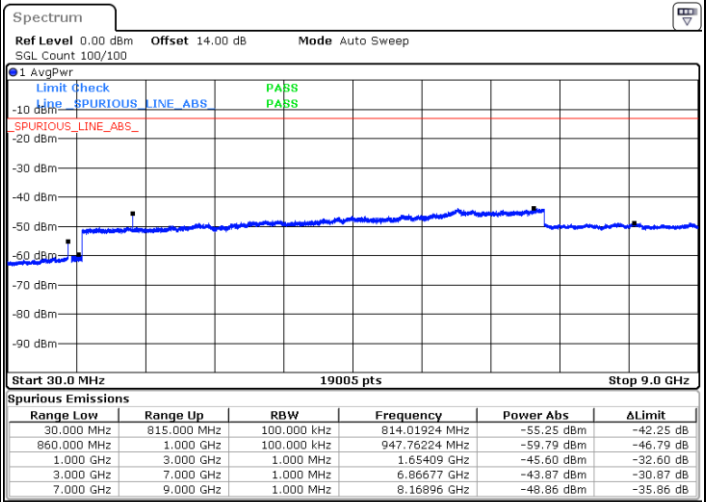

Date: 15.JAN.2021 01:39:31

Date: 15.JAN.2021 01:41:48

Lowest Channel / FullIRB

N/A

Date: 15.JAN.2021 01:29:27

LTE Band 5B / 10MHz+10MHz

QPSK

Middle Channel / 1RB0 and 1RB49

Middle Channel / 1RB49 and 1RB0

Date: 15.JAN.2021 14:48:21

Date: 15.JAN.2021 14:49:12

Middle Channel / FullIRB

N/A

Date: 15.JAN.2021 14:39:53

LTE Band 5B / 10MHz+10MHz

QPSK

Highest Channel / 1RB0 and 1RB49

Highest Channel / 1RB49 and 1RB0

Date: 15.JAN.2021 19:08:27

Date: 15.JAN.2021 19:11:55

Highest Channel / FullIRB

N/A

Date: 15.JAN.2021 18:55:27

LTE Band 5B / 3MHz+5MHz

16QAM

Lowest Channel / 1RB0 and 1RB24

Lowest Channel / 1RB14 and 1RB0

Date: 11.JAN.2021 22:35:33

Date: 11.JAN.2021 22:38:59

Lowest Channel / FullIRB

N/A

Date: 11.JAN.2021 22:32:13