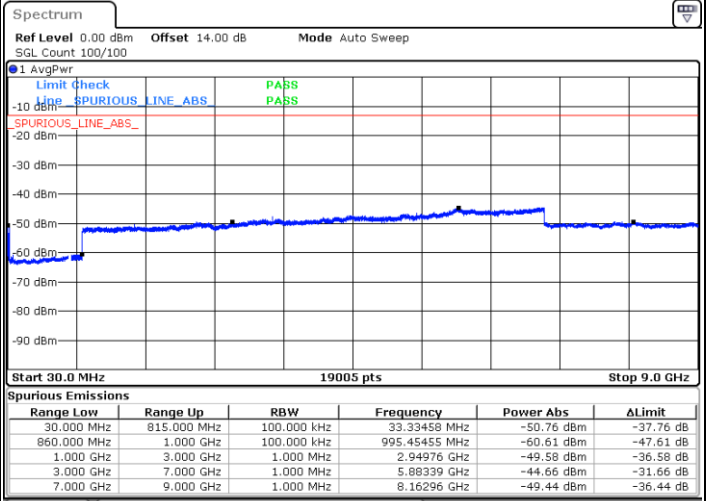

Lowest Channel / 1RB0 and 1RB49

Lowest Channel / 1RB24 and 1RB0

Date: 14.JAN.2021 23:03:13

Date: 14.JAN.2021 23:04:59

Lowest Channel / FullIRB

N/A

Date: 14.JAN.2021 22:54:33

LTE Band 5B / 5MHz+10MHz

LTE Band 5B / 5MHz+10MHz

QPSK

Highest Channel / 1RB0 and 1RB49

Highest Channel / 1RB24 and 1RB0

Date: 15.JAN.2021 00:11:58

Date: 15.JAN.2021 00:13:44

Highest Channel / FullIRB

N/A

Date: 14.JAN.2021 23:26:54

LTE Band 5B / 10MHz+5MHz

QPSK

Lowest Channel / 1RB0 and 1RB24

Lowest Channel / 1RB49 and 1RB0

Date: 15.JAN.2021 00:33:53

Date: 15.JAN.2021 00:35:54

Lowest Channel / FullIRB

N/A

Date: 15.JAN.2021 00:22:43

LTE Band 5B / 10MHz+5MHz

QPSK

Middle Channel / 1RB0 and 1RB24

Middle Channel / 1RB49 and 1RB0

Date: 15.JAN.2021 00:49:13

Date: 15.JAN.2021 00:50:53