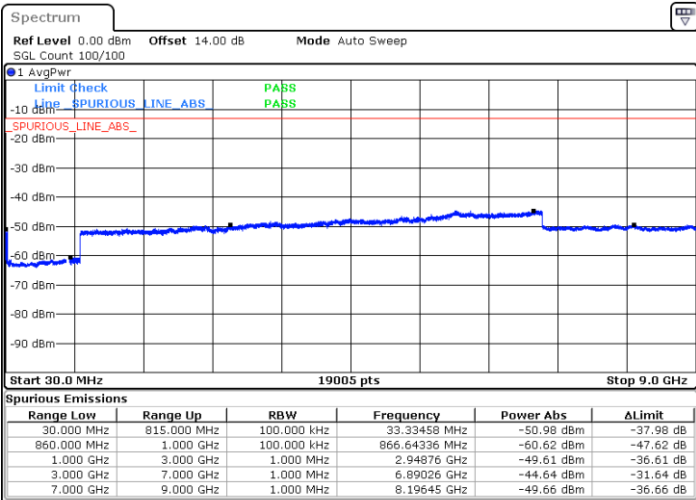

Date: 14.JAN.2021 01:42:56

Date: 14.JAN.2021 01:52:01

Highest Channel / FullIRB

N/A

Date: 14.JAN.2021 01:35:11

LTE Band 5B / 5MHz+10MHz

16QAM

Lowest Channel / 1RB0 and 1RB49

Lowest Channel / 1RB24 and 1RB0

Date: 14.JAN.2021 23:01:00

Date: 14.JAN.2021 23:06:36

Lowest Channel / FullIRB

N/A

Date: 14.JAN.2021 22:56:32

LTE Band 5B / 5MHz+10MHz

16QAM

Middle Channel / 1RB0 and 1RB49

Middle Channel / 1RB24 and 1RB0

Date: 14.JAN.2021 23:18:08

Date: 14.JAN.2021 23:21:21

Middle Channel / FullIRB

N/A

Date: 14.JAN.2021 23:14:15

LTE Band 5B / 5MHz+10MHz

16QAM

Highest Channel / 1RB0 and 1RB49

Highest Channel / 1RB24 and 1RB0

Date: 15.JAN.2021 00:09:55

Date: 15.JAN.2021 00:16:35

Highest Channel / FullIRB

N/A

Date: 14.JAN.2021 23:28:37