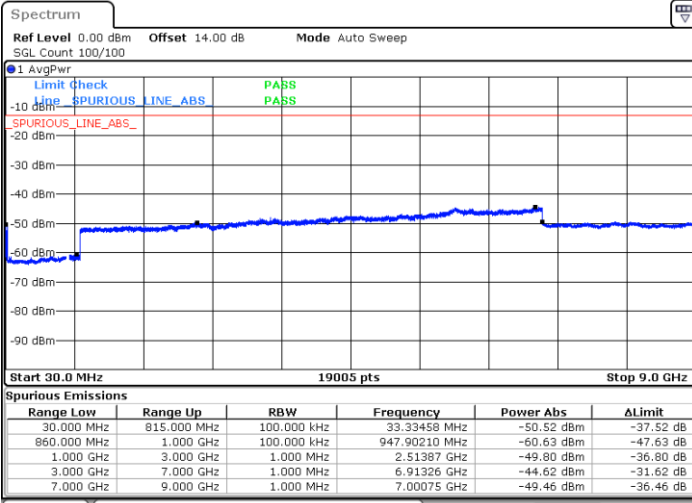

N/A

Date: 15.JAN.2021 00:22:43

LTE Band 5B / 10MHz+5MHz

QPSK

Middle Channel / 1RB0 and 1RB24

Middle Channel / 1RB49 and 1RB0

Date: 15.JAN.2021 00:49:13

Date: 15.JAN.2021 00:50:53

Middle Channel / FullIRB

N/A

Date: 15.JAN.2021 00:42:06

LTE Band 5B / 10MHz+5MHz

QPSK

Highest Channel / 1RB0 and 1RB24

Highest Channel / 1RB49 and 1RB0

Date: 15.JAN.2021 01:16:38

Date: 15.JAN.2021 01:18:28

Highest Channel / FullIRB

N/A

Date: 15.JAN.2021 00:58:04

LTE Band 5B / 10MHz+10MHz

QPSK

Lowest Channel / 1RB0 and 1RB49

Lowest Channel / 1RB49 and 1RB0

Date: 15.JAN.2021 01:39:31

Date: 15.JAN.2021 01:41:48

Lowest Channel / FullIRB

N/A

Date: 15.JAN.2021 01:29:27

LTE Band 5B / 10MHz+10MHz

QPSK

Middle Channel / 1RB0 and 1RB49