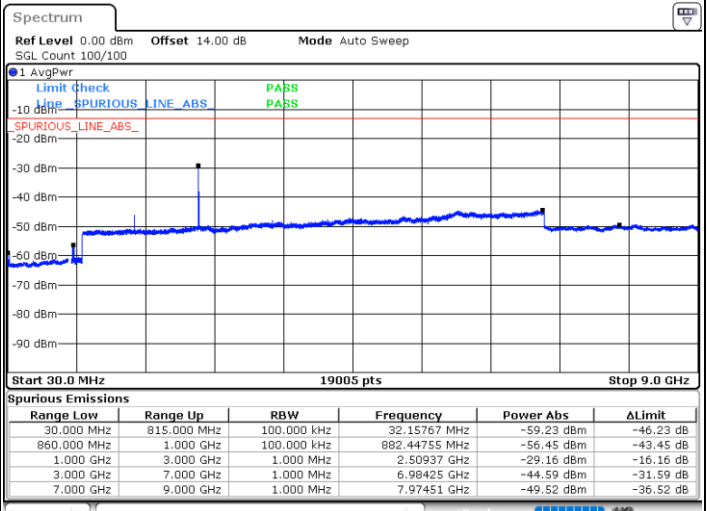

Date: 15.JAN.2021 01:18:28

Highest Channel / FullIRB

N/A

Date: 15.JAN.2021 00:58:04

LTE Band 5B / 10MHz+10MHz

QPSK

Lowest Channel / 1RB0 and 1RB49

Lowest Channel / 1RB49 and 1RB0

Date: 15.JAN.2021 01:39:31

Date: 15.JAN.2021 01:41:48

Lowest Channel / FullIRB

N/A

Date: 15.JAN.2021 01:29:27

LTE Band 5B / 10MHz+10MHz

QPSK

Middle Channel / 1RB0 and 1RB49

Middle Channel / 1RB49 and 1RB0

Date: 15.JAN.2021 14:48:21

Date: 15.JAN.2021 14:49:12

Middle Channel / FullIRB

N/A

Date: 15.JAN.2021 14:39:53

LTE Band 5B / 10MHz+10MHz

QPSK

Highest Channel / 1RB0 and 1RB49

Highest Channel / 1RB49 and 1RB0

Date: 15.JAN.2021 19:08:27

Date: 15.JAN.2021 19:11:55

Highest Channel / FullIRB

N/A

Date: 15.JAN.2021 18:55:27

LTE Band 5B / 3MHz+5MHz