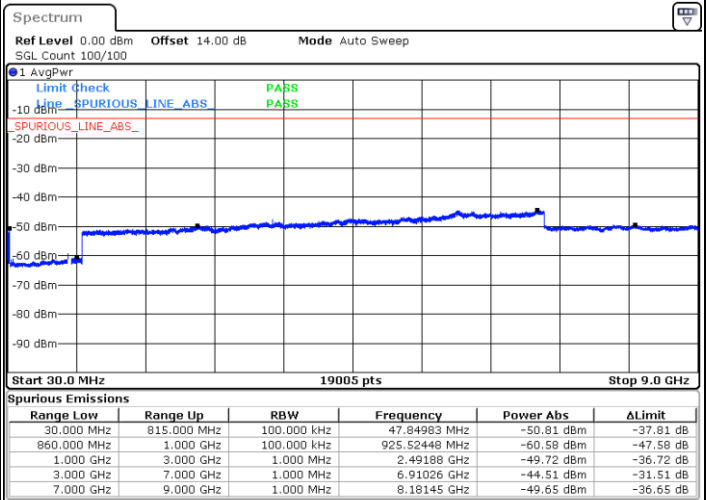

Date: 14.JAN.2021 01:27:18

Middle Channel / FullIRB

N/A

Date: 14.JAN.2021 01:18:56

LTE Band 5B / 5MHz+3MHz

16QAM

Highest Channel / 1RB0 and 1RB14

Highest Channel / 1RB24 and 1RB0

Date: 14.JAN.2021 01:42:56

Date: 14.JAN.2021 01:52:01

Highest Channel / FullIRB

N/A

Date: 14.JAN.2021 01:35:11

LTE Band 5B / 5MHz+10MHz

16QAM

Lowest Channel / 1RB0 and 1RB49

Lowest Channel / 1RB24 and 1RB0

Date: 14.JAN.2021 23:01:00

Date: 14.JAN.2021 23:06:36

Lowest Channel / FullIRB

N/A

Date: 14.JAN.2021 22:56:32

LTE Band 5B / 5MHz+10MHz

16QAM

Middle Channel / 1RB0 and 1RB49

Middle Channel / 1RB24 and 1RB0

Date: 14.JAN.2021 23:18:08

Date: 14.JAN.2021 23:21:21

Middle Channel / FullIRB

N/A

Date: 14.JAN.2021 23:14:15

LTE Band 5B / 5MHz+10MHz