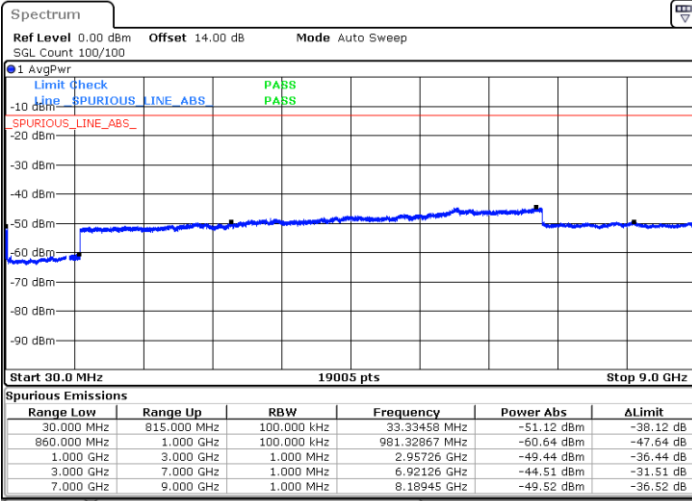

Lowest Channel / 1RB0 and 1RB49

Lowest Channel / 1RB24 and 1RB0

Date: 14.JAN.2021 23:03:13

Date: 14.JAN.2021 23:04:59

Lowest Channel / FullIRB

N/A

Date: 14.JAN.2021 22:54:33

LTE Band 5B / 5MHz+10MHz

QPSK

Middle Channel / 1RB0 and 1RB49

Middle Channel / 1RB24 and 1RB0

Date: 14.JAN.2021 23:16:56

Date: 14.JAN.2021 23:22:40

Middle Channel / FullIRB

N/A

Date: 14.JAN.2021 23:15:52

LTE Band 5B / 5MHz+10MHz

QPSK

Highest Channel / 1RB0 and 1RB49

Highest Channel / 1RB24 and 1RB0

Date: 15.JAN.2021 00:11:58

Date: 15.JAN.2021 00:13:44

Highest Channel / FullIRB

N/A

Date: 14.JAN.2021 23:26:54

LTE Band 5B / 10MHz+5MHz

QPSK

Lowest Channel / 1RB0 and 1RB24

Lowest Channel / 1RB49 and 1RB0

Date: 15.JAN.2021 00:33:53

Date: 15.JAN.2021 00:35:54

Lowest Channel / FullIRB