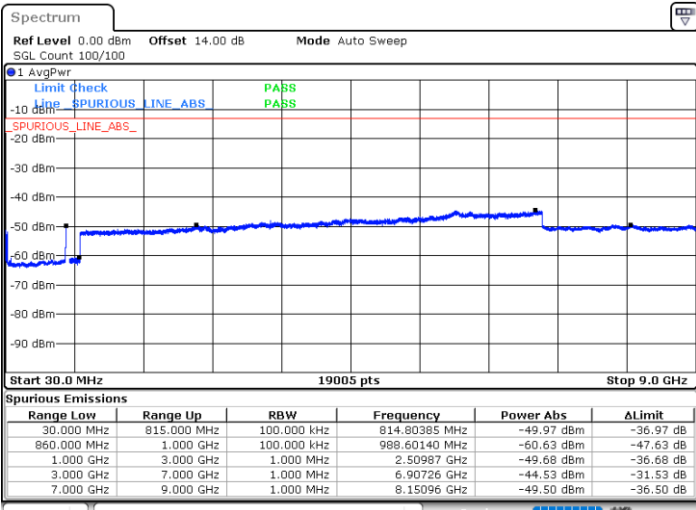

Lowest Channel / 1RB0 and 1RB49

Lowest Channel / 1RB24 and 1RB0

Date: 14.JAN.2021 23:03:13

Date: 14.JAN.2021 23:04:59

Lowest Channel / FullIRB

N/A

Date: 14.JAN.2021 22:54:33

LTE Band 5B / 5MHz+10MHz

QPSK

Middle Channel / 1RB0 and 1RB49

Middle Channel / 1RB24 and 1RB0

Date: 14.JAN.2021 23:16:56

Date: 14.JAN.2021 23:22:40

Middle Channel / FullIRB

N/A

Date: 14.JAN.2021 23:15:52

LTE Band 5B / 5MHz+10MHz

QPSK

Highest Channel / 1RB0 and 1RB49

Highest Channel / 1RB24 and 1RB0

Date: 15.JAN.2021 00:11:58

Date: 15.JAN.2021 00:13:44

Highest Channel / FullIRB

N/A