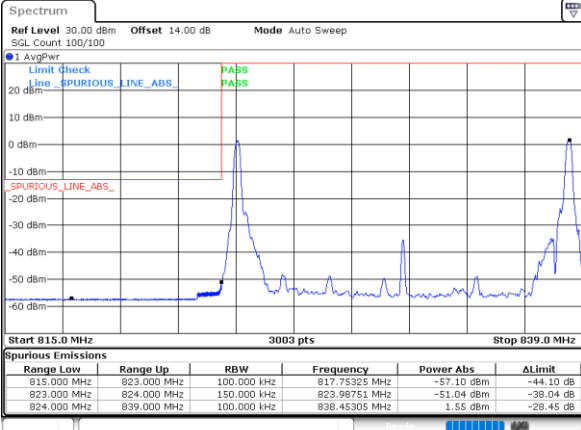

LTE Band 5B / 5MHz+10MHz

64QAM

Lowest Band Edge / 1RB0 and 1RB49

Highest Band Edge / 1RB0 and 1RB49

Date: 14, JAN, 2021 22:58:34

Date: 15, JAN, 2021 00:07:11

Lowest Band Edge / 1RB24 and 1RB0

Highest Band Edge / 1RB24 and 1RB0

Date: 14, JAN, 2021 23:07:27

Date: 15, JAN, 2021 00:17:26

Lowest Band Edge / Full RB

Highest Band Edge / Full RB

Date: 14, JAN, 2021 22:57:37

Date: 14, JAN, 2021 23:33:46

LTE Band 5B / 10MHz+5MHz

64QAM