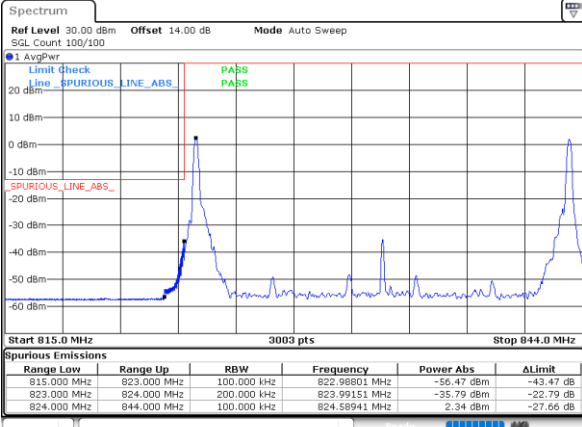

Date: 15\_JAN\_2021 01:12:09

Lowest Band Edge / Full RB

Highest Band Edge / Full RB

Date: 15\_JAN\_2021 00:25:52

Date: 15\_JAN\_2021 01:01:20

LTE Band 5B / 10MHz+10MHz

64QAM

Lowest Band Edge / 1RB0 and 1RB49

Highest Band Edge / 1RB0 and 1RB49

Date: 15\_JAN.2021 01:35:46

Date: 15\_JAN.2021 19:03:42

Lowest Band Edge / 1RB49 and 1RB0

Highest Band Edge / 1RB49 and 1RB0

Date: 15\_JAN.2021 01:44:16

Date: 15\_JAN.2021 19:16:22