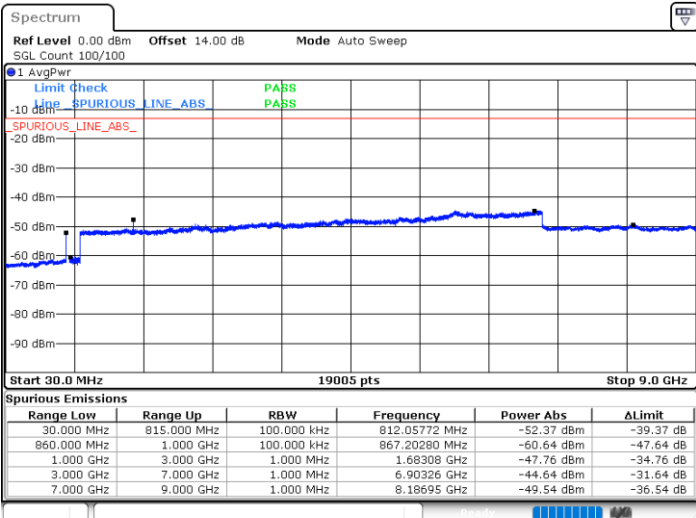

Date: 14.JAN.2021 01:06:08

Lowest Channel / FullIRB

N/A

Date: 14.JAN.2021 00:46:20

LTE Band 5B / 5MHz+3MHz

QPSK

Middle Channel / 1RB0 and 1RB14

Middle Channel / 1RB24 and 1RB0

Date: 14.JAN.2021 01:21:11

Date: 14.JAN.2021 01:28:32

Middle Channel / FullIRB

N/A

Date: 14.JAN.2021 01:20:07

LTE Band 5B / 5MHz+3MHz

QPSK

Highest Channel / 1RB0 and 1RB14

Highest Channel / 1RB24 and 1RB0

Date: 14.JAN.2021 01:47:43

Date: 14.JAN.2021 01:50:16

Highest Channel / FullIRB

N/A

Date: 14.JAN.2021 01:52:47

LTE Band 5B / 5MHz+10MHz

QPSK

Lowest Channel / 1RB0 and 1RB49

Lowest Channel / 1RB24 and 1RB0

Date: 14.JAN.2021 23:03:13

Date: 14.JAN.2021 23:04:59

Lowest Channel / FullIRB

N/A

Date: 14.JAN.2021 22:54:33

LTE Band 5B / 5MHz+10MHz