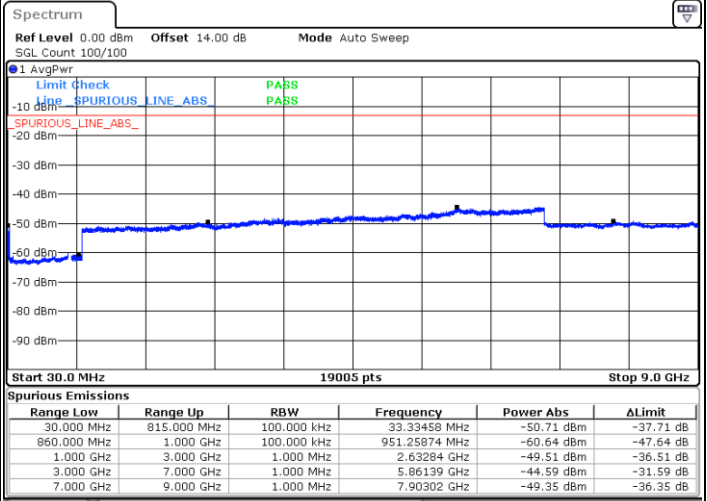

Date: 14.JAN.2021 23:26:54

LTE Band 5B / 10MHz+5MHz

QPSK

Lowest Channel / 1RB0 and 1RB24

Lowest Channel / 1RB49 and 1RB0

Date: 15.JAN.2021 00:33:53

Date: 15.JAN.2021 00:35:54

Lowest Channel / FullIRB

N/A

Date: 15.JAN.2021 00:22:43

LTE Band 5B / 10MHz+5MHz

QPSK

Middle Channel / 1RB0 and 1RB24

Middle Channel / 1RB49 and 1RB0

Date: 15.JAN.2021 00:49:13

Date: 15.JAN.2021 00:50:53

Middle Channel / FullIRB

N/A

Date: 15.JAN.2021 00:42:06

LTE Band 5B / 10MHz+5MHz

QPSK

Highest Channel / 1RB0 and 1RB24

Highest Channel / 1RB49 and 1RB0

Date: 15.JAN.2021 01:16:38

Date: 15.JAN.2021 01:18:28

Highest Channel / FullIRB

N/A

Date: 15.JAN.2021 00:58:04

LTE Band 5B / 10MHz+10MHz

QPSK

Lowest Channel / 1RB0 and 1RB49

Lowest Channel / 1RB49 and 1RB0