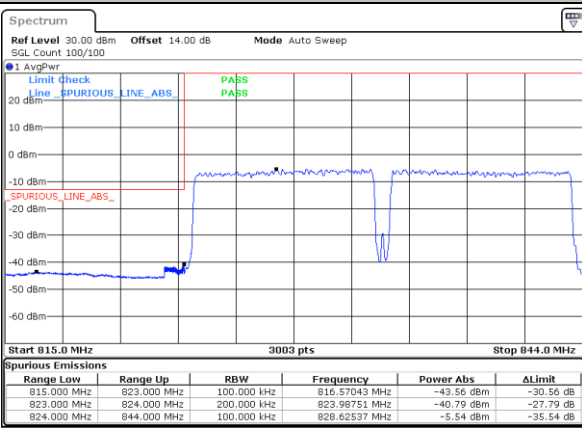

Lowest Band Edge / Full RB

Highest Band Edge / Full RB

Date: 15_JAN.2021 01:33:08

Date: 15_JAN.2021 19:01:44