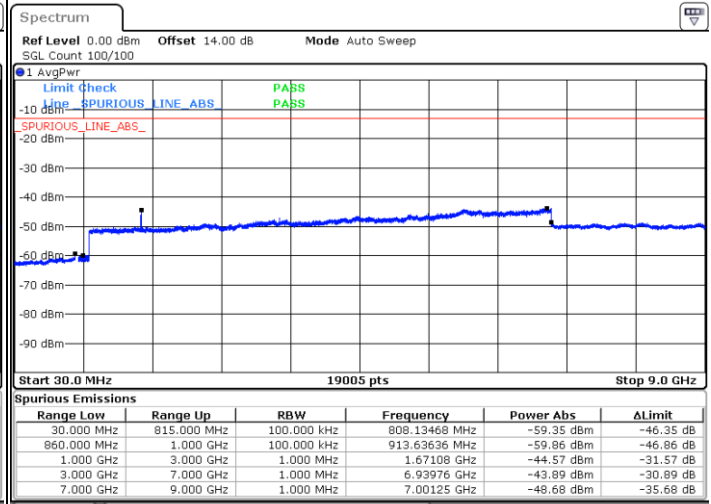

Highest Channel / 1RB0 and 1RB49

Highest Channel / 1RB49 and 1RB0

Date: 15.JAN.2021 19:08:27

Date: 15.JAN.2021 19:11:55

Highest Channel / FullIRB

N/A

Date: 15.JAN.2021 18:55:27

LTE Band 5B / 3MHz+5MHz

16QAM

Lowest Channel / 1RB0 and 1RB24

Lowest Channel / 1RB14 and 1RB0

Date: 11.JAN.2021 22:35:33

Date: 11.JAN.2021 22:38:59

Lowest Channel / FullIRB

N/A

Date: 11.JAN.2021 22:32:13

LTE Band 5B / 3MHz+5MHz

16QAM

MiddleChannel / 1RB0 and 1RB24

Middle Channel / 1RB14 and 1RB0

Date: 11.JAN.2021 22:41:57

Date: 11.JAN.2021 22:42:57

Middle Channel / FullIRB

N/A

Date: 11.JAN.2021 22:41:00

LTE Band 5B / 3MHz+5MHz

16QAM

Highest Channel / 1RB0 and 1RB24

Highest Channel / 1RB14 and 1RB0

Date: 11.JAN.2021 22:47:58

Date: 11.JAN.2021 22:49:40

Highest Channel / FullIRB