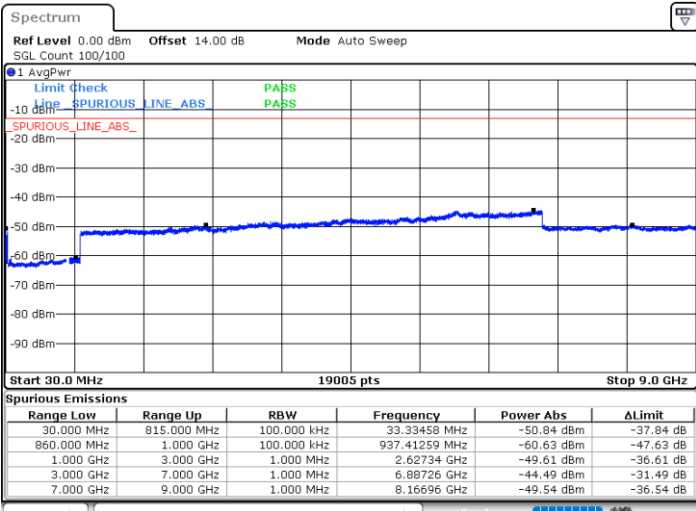

LTE Band 5B / 5MHz+10MHz

QPSK

Middle Channel / 1RB0 and 1RB49

Middle Channel / 1RB24 and 1RB0

Date: 14.JAN.2021 23:16:56