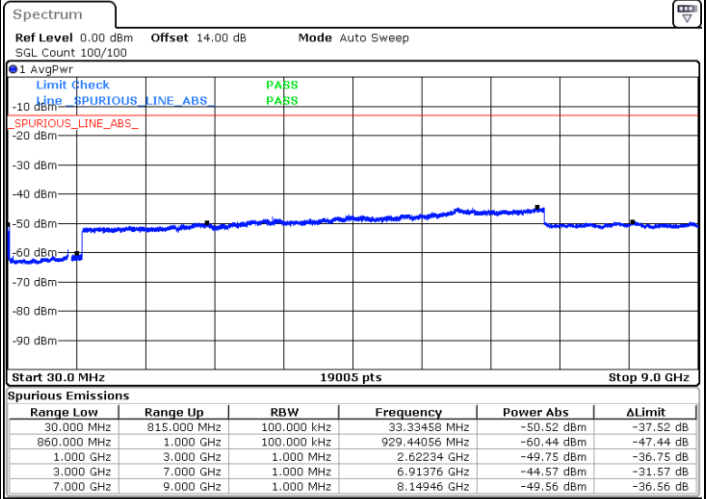

16QAM

Highest Channel / 1RB0 and 1RB49

Highest Channel / 1RB24 and 1RB0

Date: 15.JAN.2021 00:09:55

Date: 15.JAN.2021 00:16:35

Highest Channel / FullIRB

N/A

Date: 14.JAN.2021 23:28:37

LTE Band 5B / 10MHz+5MHz

16QAM

Lowest Channel / 1RB0 and 1RB24

Lowest Channel / 1RB49 and 1RB0

Date: 15.JAN.2021 00:30:50

Date: 15.JAN.2021 00:37:48

Lowest Channel / FullIRB

N/A

Date: 15.JAN.2021 00:24:43

LTE Band 5B / 10MHz+5MHz

16QAM

Middle Channel / 1RB0 and 1RB24

Middle Channel / 1RB49 and 1RB0

Date: 15.JAN.2021 00:48:07

Date: 15.JAN.2021 00:52:17

Middle Channel / FullIRB

N/A

Date: 15.JAN.2021 00:43:22

LTE Band 5B / 10MHz+5MHz

16QAM

Highest Channel / 1RB0 and 1RB24

Highest Channel / 1RB49 and 1RB0

Date: 15.JAN.2021 01:14:45

Date: 15.JAN.2021 01:20:15