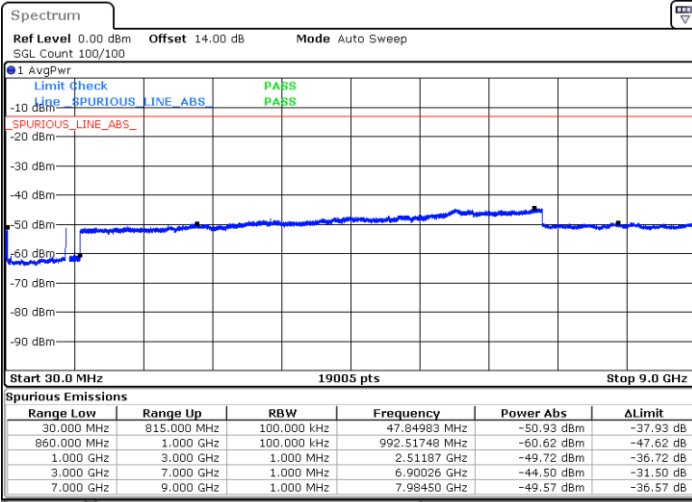

Date: 14.JAN.2021 23:26:54

LTE Band 5B / 10MHz+5MHz

QPSK

Lowest Channel / 1RB0 and 1RB24

Lowest Channel / 1RB49 and 1RB0

Date: 15.JAN.2021 00:33:53

Date: 15.JAN.2021 00:35:54

Lowest Channel / FullIRB

N/A

Date: 15.JAN.2021 00:22:43

LTE Band 5B / 10MHz+5MHz

QPSK

Middle Channel / 1RB0 and 1RB24

Middle Channel / 1RB49 and 1RB0

Date: 15.JAN.2021 00:49:13

Date: 15.JAN.2021 00:50:53

Middle Channel / FullIRB

N/A

Date: 15.JAN.2021 00:42:06

LTE Band 5B / 10MHz+5MHz

QPSK

Highest Channel / 1RB0 and 1RB24

Highest Channel / 1RB49 and 1RB0

Date: 15.JAN.2021 01:16:38

Date: 15.JAN.2021 01:18:28

Highest Channel / FullIRB

N/A

Date: 15.JAN.2021 00:58:04

LTE Band 5B / 10MHz+10MHz

QPSK

Lowest Channel / 1RB0 and 1RB49

Lowest Channel / 1RB49 and 1RB0