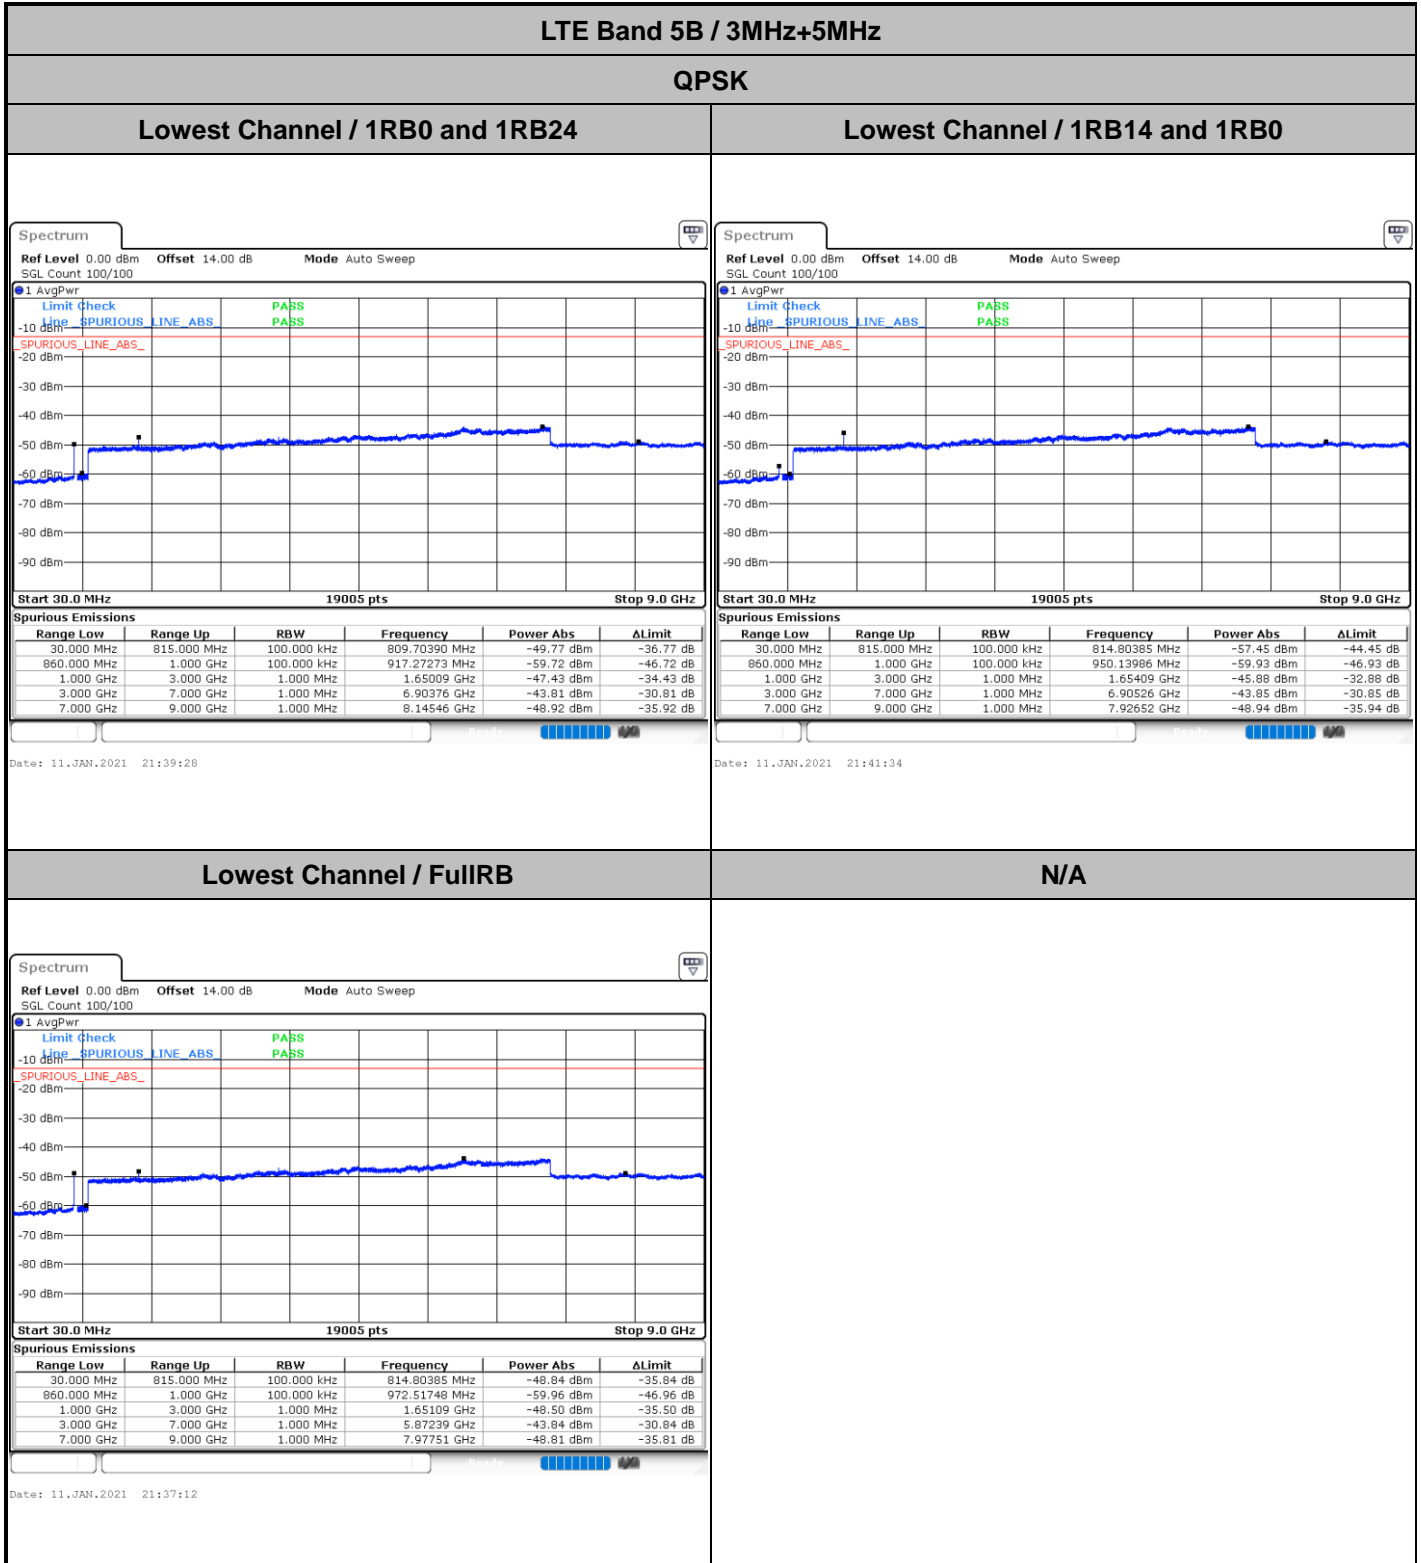

Highest Band Edge / 1RB0 and 1RB49

Date: 15\_JAN.2021 01:35:46

Date: 15\_JAN.2021 19:03:42

Lowest Band Edge / 1RB49 and 1RB0

Highest Band Edge / 1RB49 and 1RB0

Date: 15\_JAN.2021 01:44:16

Date: 15\_JAN.2021 19:16:22

Lowest Band Edge / Full RB

Highest Band Edge / Full RB

Date: 15\_JAN.2021 01:33:08

Date: 15\_JAN.2021 19:01:44

# Conducted Spurious Emission

LTE Band 5B / 3MHz+5MHz

QPSK

MiddleChannel / 1RB0 and 1RB24

Middle Channel / 1RB14 and 1RB0

Date: 11.JAN.2021 21:52:56

Date: 11.JAN.2021 21:53:53

Middle Channel / FullIRB