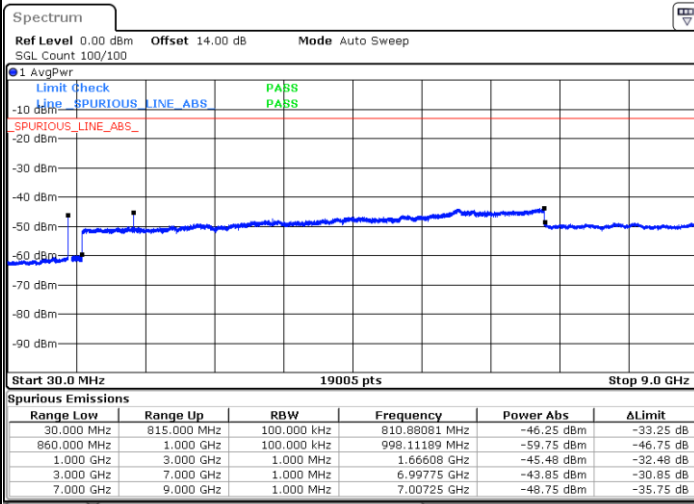

Highest Channel / 1RB0 and 1RB49

Highest Channel / 1RB49 and 1RB0

Date: 15.JAN.2021 19:08:27

Date: 15.JAN.2021 19:11:55

Highest Channel / FullIRB

N/A

Date: 15.JAN.2021 18:55:27

LTE Band 5B / 3MHz+5MHz

16QAM

Lowest Channel / 1RB0 and 1RB24

Lowest Channel / 1RB14 and 1RB0

Date: 11.JAN.2021 22:35:33

Date: 11.JAN.2021 22:38:59

Lowest Channel / FullIRB

N/A

Date: 11.JAN.2021 22:32:13

LTE Band 5B / 3MHz+5MHz

16QAM

MiddleChannel / 1RB0 and 1RB24

Middle Channel / 1RB14 and 1RB0

Date: 11.JAN.2021 22:41:57

Date: 11.JAN.2021 22:42:57

Middle Channel / FullIRB

N/A

Date: 11.JAN.2021 22:41:00

LTE Band 5B / 3MHz+5MHz

16QAM

Highest Channel / 1RB0 and 1RB24

Highest Channel / 1RB14 and 1RB0

Date: 11.JAN.2021 22:47:58

Date: 11.JAN.2021 22:49:40

Highest Channel / FullIRB