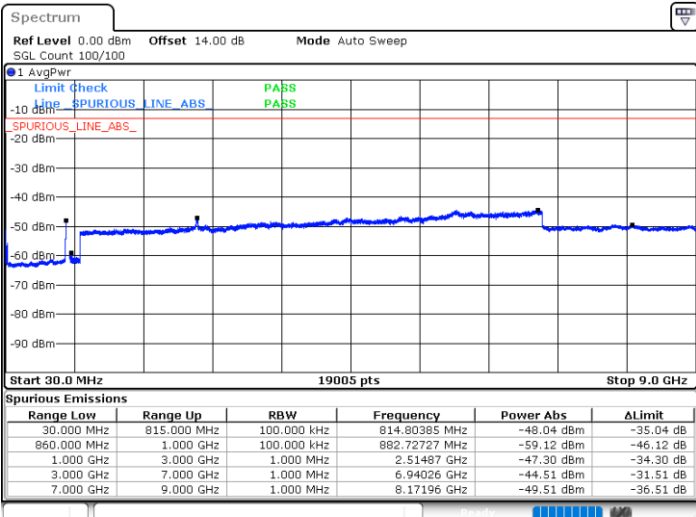

Middle Channel / 1RB49 and 1RB0

Date: 15.JAN.2021 14:48:21

Date: 15.JAN.2021 14:49:12

Middle Channel / FullIRB

N/A

Date: 15.JAN.2021 14:39:53

LTE Band 5B / 10MHz+10MHz

QPSK

Highest Channel / 1RB0 and 1RB49

Highest Channel / 1RB49 and 1RB0

Date: 15.JAN.2021 19:08:27

Date: 15.JAN.2021 19:11:55

Highest Channel / FullIRB

N/A

Date: 15.JAN.2021 18:55:27

LTE Band 5B / 3MHz+5MHz

16QAM

Lowest Channel / 1RB0 and 1RB24

Lowest Channel / 1RB14 and 1RB0

Date: 11.JAN.2021 22:35:33

Date: 11.JAN.2021 22:38:59

Lowest Channel / FullIRB

N/A

Date: 11.JAN.2021 22:32:13