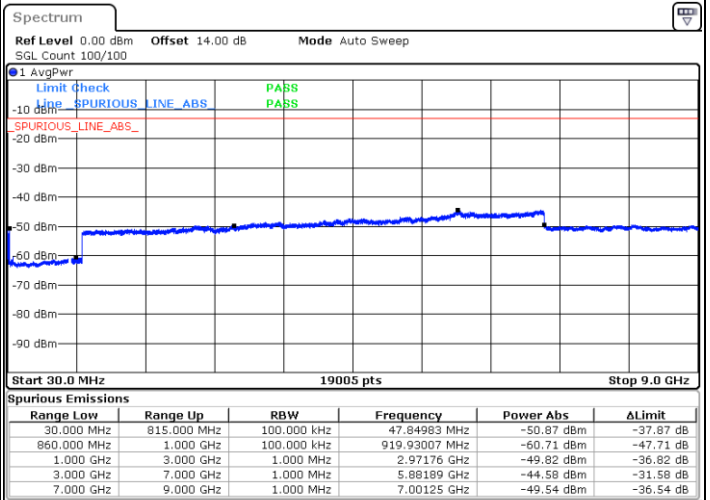

Date: 14.JAN.2021 01:42:56

Date: 14.JAN.2021 01:52:01

Highest Channel / FullIRB

N/A

Date: 14.JAN.2021 01:35:11

LTE Band 5B / 5MHz+10MHz

16QAM

Lowest Channel / 1RB0 and 1RB49

Lowest Channel / 1RB24 and 1RB0

Date: 14.JAN.2021 23:01:00

Date: 14.JAN.2021 23:06:36

Lowest Channel / FullIRB

N/A

Date: 14.JAN.2021 22:56:32

LTE Band 5B / 5MHz+10MHz

16QAM

Middle Channel / 1RB0 and 1RB49

Middle Channel / 1RB24 and 1RB0

Date: 14.JAN.2021 23:18:08

Date: 14.JAN.2021 23:21:21

Middle Channel / FullIRB

N/A

Date: 14.JAN.2021 23:14:15

LTE Band 5B / 5MHz+10MHz

16QAM

Highest Channel / 1RB0 and 1RB49

Highest Channel / 1RB24 and 1RB0

Date: 15.JAN.2021 00:09:55

Date: 15.JAN.2021 00:16:35

Highest Channel / FullIRB

N/A

Date: 14.JAN.2021 23:28:37