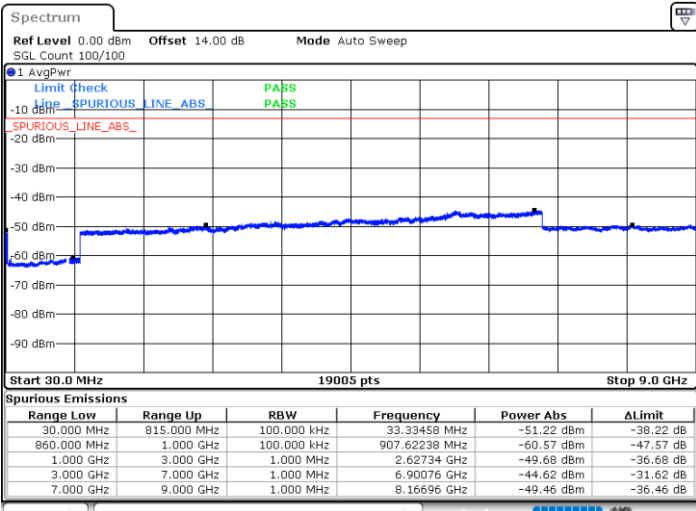

Date: 14.JAN.2021 01:27:18

Middle Channel / FullIRB

N/A

Date: 14.JAN.2021 01:18:56

LTE Band 5B / 5MHz+3MHz

16QAM

Highest Channel / 1RB0 and 1RB14

Highest Channel / 1RB24 and 1RB0

Date: 14.JAN.2021 01:42:56

Date: 14.JAN.2021 01:52:01

Highest Channel / FullIRB

N/A

Date: 14.JAN.2021 01:35:11

LTE Band 5B / 5MHz+10MHz

16QAM

Lowest Channel / 1RB0 and 1RB49

Lowest Channel / 1RB24 and 1RB0

Date: 14.JAN.2021 23:01:00

Date: 14.JAN.2021 23:06:36

Lowest Channel / FullIRB

N/A

Date: 14.JAN.2021 22:56:32

LTE Band 5B / 5MHz+10MHz

16QAM

Middle Channel / 1RB0 and 1RB49

Middle Channel / 1RB24 and 1RB0

Date: 14.JAN.2021 23:18:08

Date: 14.JAN.2021 23:21:21

Middle Channel / FullIRB

N/A

Date: 14.JAN.2021 23:14:15

LTE Band 5B / 5MHz+10MHz