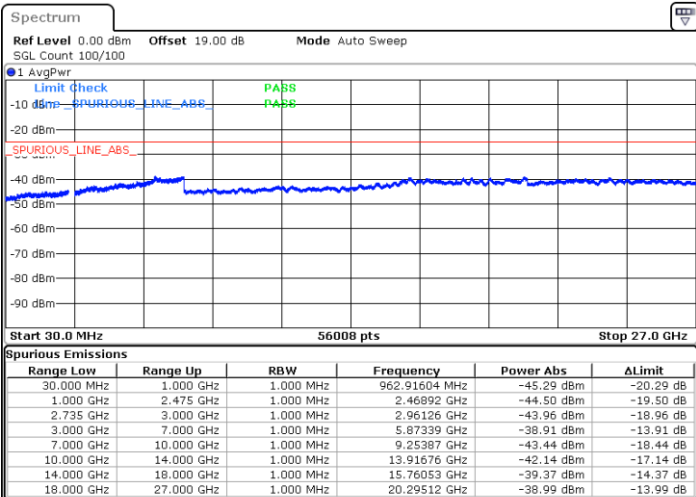

Date: 29.DEC.2020 01:24:06

LTE Band 41C / 15MHz+15MHz

QPSK

Lowest Channel / 1RB0 and 1RB74

Lowest Channel / 1RB74 and 1RB0

Date: 30.DEC.2020 10:20:00

Date: 30.DEC.2020 10:32:52

Lowest Channel / FullRB

N/A

Date: 30.DEC.2020 10:18:36

LTE Band 41C / 15MHz+15MHz

QPSK

Middle Channel / 1RB0 and 1RB74

Middle Channel / 1RB74 and 1RB0

Date: 30.DEC.2020 10:46:52

Date: 30.DEC.2020 10:56:02

Middle Channel / FullRB

N/A

Date: 30.DEC.2020 10:45:14

LTE Band 41C / 15MHz+15MHz

QPSK

Highest Channel / 1RB0 and 1RB74

Highest Channel / 1RB74 and 1RB0

Date: 30.DEC.2020 11:05:44

Date: 30.DEC.2020 11:25:08

Highest Channel / FullIRB

N/A

Date: 30.DEC.2020 11:03:44

LTE Band 41C / 15MHz+20MHz

QPSK

Lowest Channel / 1RB0 and 1RB99

Lowest Channel / 1RB74 and 1RB0