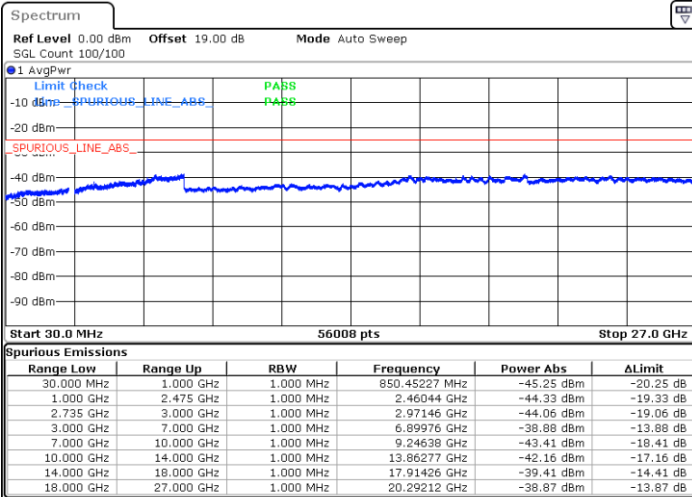

Highest Channel / 1RB24 and 1RB0

Date: 27.DEC.2020 15:49:54

Date: 27.DEC.2020 16:35:25

Highest Channel / FullIRB

N/A

Date: 27.DEC.2020 15:36:09

LTE Band 41C / 10MHz+15MHz

16QAM

Lowest Channel / 1RB0 and 1RB74

Lowest Channel / 1RB49 and 1RB0

Date: 28.DEC.2020 10:24:54

Date: 28.DEC.2020 10:33:49

Lowest Channel / FullRB

N/A

Date: 28.DEC.2020 10:17:51

LTE Band 41C / 10MHz+15MHz

16QAM

MiddleChannel / 1RB0 and 1RB74

Middle Channel / 1RB49 and 1RB0

Date: 28.DEC.2020 10:45:40

Date: 28.DEC.2020 16:21:44

Middle Channel / FullIRB

N/A

Date: 28.DEC.2020 10:39:50

LTE Band 41C / 10MHz+15MHz

16QAM

Highest Channel / 1RB0 and 1RB74

Highest Channel / 1RB49 and 1RB0

Date: 28.DEC.2020 16:51:42

Date: 28.DEC.2020 16:56:53

Highest Channel / FullIRB

N/A