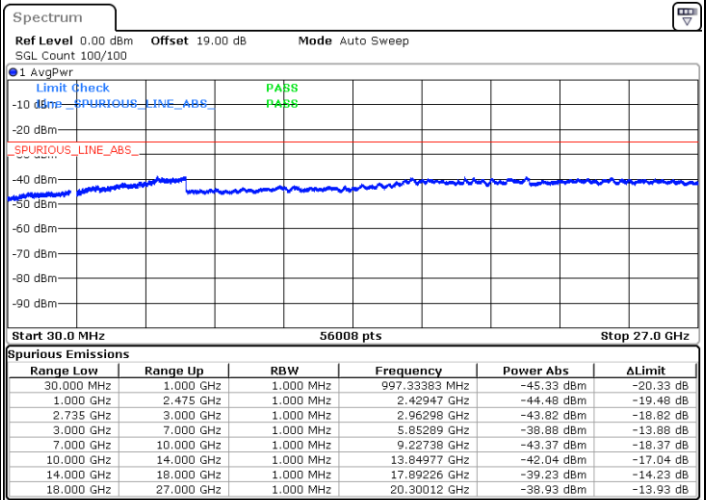

LTE Band 41C / 15MHz+10MHz

QPSK

Highest Channel / 1RB0 and 1RB49

Highest Channel / 1RB74 and 1RB0

Date: 29.DEC.2020 01:22:49

Date: 29.DEC.2020 01:01:14

Highest Channel / FullIRB

N/A

Date: 29.DEC.2020 01:24:06

LTE Band 41C / 15MHz+15MHz

QPSK

Lowest Channel / 1RB0 and 1RB74

Lowest Channel / 1RB74 and 1RB0

Date: 30.DEC.2020 10:20:00

Date: 30.DEC.2020 10:32:52

Lowest Channel / FullRB