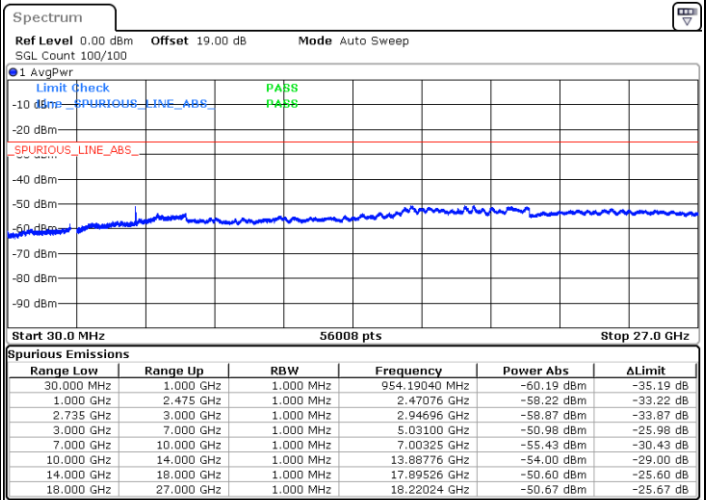

Date: 28.DEC.2020 09:31:50

LTE Band 41C / 20MHz+5MHz

QPSK

Highest Channel / 1RB0 and 1RB24

Highest Channel / 1RB99 and 1RB0

Date: 28.DEC.2020 09:52:57

Date: 28.DEC.2020 10:11:00

Highest Channel / FullIRB

N/A

Date: 28.DEC.2020 09:51:11

LTE Band 41C / 20MHz+10MHz

QPSK

Lowest Channel / 1RB0 and 1RB49

Lowest Channel / 1RB99 and 1RB0

Date: 29.DEC.2020 14:05:18

Date: 29.DEC.2020 14:14:14

Lowest Channel / FullRB

N/A

Date: 29.DEC.2020 14:02:59

LTE Band 41C / 20MHz+10MHz

QPSK

Middle Channel / 1RB0 and 1RB49

Middle Channel / 1RB99 and 1RB0

Date: 29.DEC.2020 14:22:56

Date: 29.DEC.2020 14:32:15

Middle Channel / FullIRB

N/A

Date: 29.DEC.2020 14:20:01

LTE Band 41C / 20MHz+10MHz

QPSK

Highest Channel / 1RB0 and 1RB49

Highest Channel / 1RB99 and 1RB0