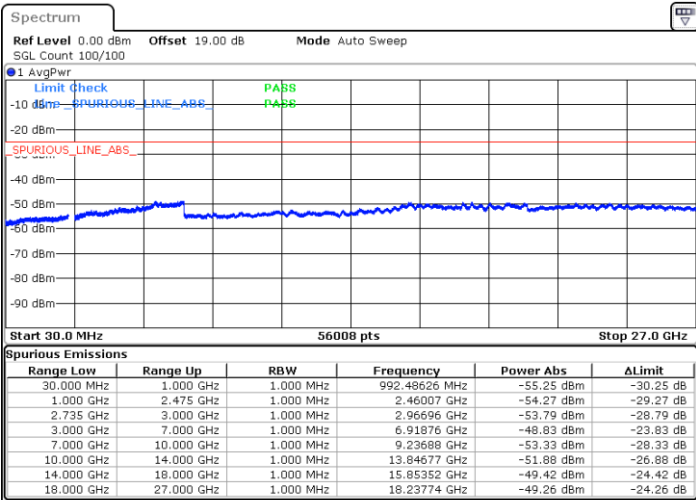

Highest Channel / FullIRB

N/A

Date: 31.DEC.2020 15:05:28

LTE Band 41C / 5MHz+20MHz

16QAM

Lowest Channel / 1RB0 and 1RB99

Lowest Channel / 1RB24 and 1RB0

Date: 27.DEC.2020 14:27:56

Date: 27.DEC.2020 14:37:09

Lowest Channel / FullRB

N/A

Date: 27.DEC.2020 14:19:54

LTE Band 41C / 5MHz+20MHz

16QAM

Middle Channel / 1RB0 and 1RB9

Middle Channel / 1RB24 and 1RB0

Date: 27.DEC.2020 15:04:32

Date: 27.DEC.2020 15:20:25

Middle Channel / FullIRB

N/A

Date: 27.DEC.2020 14:48:05

LTE Band 41C / 5MHz+20MHz

16QAM

Highest Channel / 1RB0 and 1RB99

Highest Channel / 1RB24 and 1RB0

Date: 27.DEC.2020 15:49:54

Date: 27.DEC.2020 16:35:25

Highest Channel / FullIRB

N/A

Date: 27.DEC.2020 15:36:09

LTE Band 41C / 10MHz+15MHz

16QAM