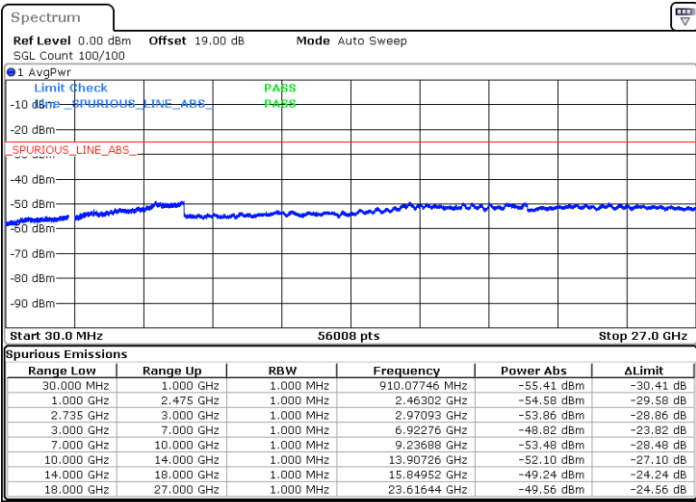

LTE Band 41C / 10MHz+15MHz

16QAM

Highest Channel / 1RB0 and 1RB74

Highest Channel / 1RB49 and 1RB0

Date: 28.DEC.2020 16:51:42

Date: 28.DEC.2020 16:56:53

Highest Channel / FullIRB

N/A

Date: 28.DEC.2020 16:44:33

LTE Band 41C / 10MHz+20MHz

16QAM

Lowest Channel / 1RB0 and 1RB99

Lowest Channel / 1RB49 and 1RB0

Date: 29.DEC.2020 11:21:04

Date: 29.DEC.2020 11:33:12

Lowest Channel / FullRB

N/A

Date: 29.DEC.2020 11:13:35

LTE Band 41C / 10MHz+20MHz

16QAM

Middle Channel / 1RB0 and 1RB9

Middle Channel / 1RB49 and 1RB0

Date: 29.DEC.2020 11:48:33

Date: 29.DEC.2020 11:43:29