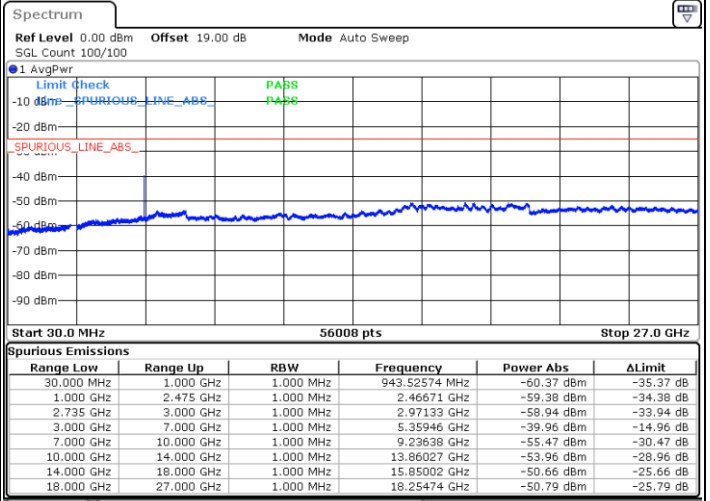

Lowest Channel / FullRB

N/A

Date: 29.DEC.2020 14:02:59

LTE Band 41C / 20MHz+10MHz

QPSK

Middle Channel / 1RB0 and 1RB49

Middle Channel / 1RB99 and 1RB0

Date: 29.DEC.2020 14:22:56

Date: 29.DEC.2020 14:32:15

Middle Channel / FullIRB

N/A

Date: 29.DEC.2020 14:20:01

LTE Band 41C / 20MHz+10MHz

QPSK

Highest Channel / 1RB0 and 1RB49

Highest Channel / 1RB99 and 1RB0

Date: 29.DEC.2020 14:39:06

Date: 29.DEC.2020 14:45:43

Highest Channel / FullIRB

N/A

Date: 29.DEC.2020 14:37:56

LTE Band 41C / 20MHz+15MHz

QPSK

Lowest Channel / 1RB0 and 1RB74

Lowest Channel / 1RB99 and 1RB0

Date: 30.DEC.2020 15:37:36

Date: 30.DEC.2020 15:46:36

Lowest Channel / FullRB

N/A

Date: 30.DEC.2020 15:25:55

LTE Band 41C / 20MHz+15MHz

QPSK