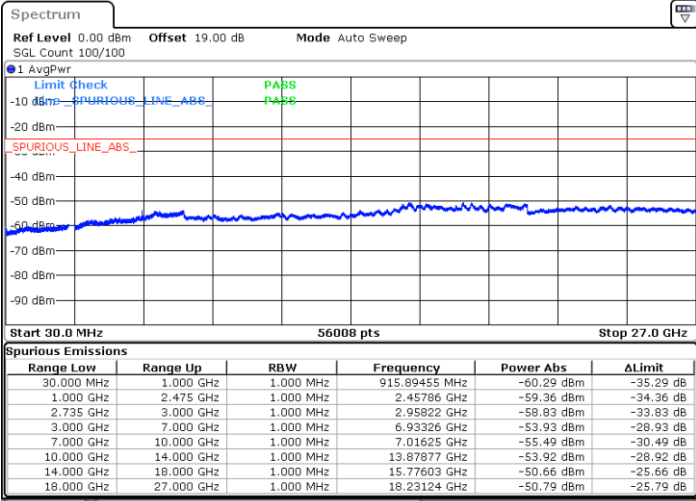

Lowest Channel / FullRB

N/A

Date: 29.DEC.2020 14:02:59

LTE Band 41C / 20MHz+10MHz

QPSK

Middle Channel / 1RB0 and 1RB49

Middle Channel / 1RB99 and 1RB0

Date: 29.DEC.2020 14:22:56

Date: 29.DEC.2020 14:32:15

Middle Channel / FullIRB

N/A

Date: 29.DEC.2020 14:20:01

LTE Band 41C / 20MHz+10MHz

QPSK

Highest Channel / 1RB0 and 1RB49

Highest Channel / 1RB99 and 1RB0

Date: 29.DEC.2020 14:39:06

Date: 29.DEC.2020 14:45:43

Highest Channel / FullIRB

N/A

Date: 29.DEC.2020 14:37:56

LTE Band 41C / 20MHz+15MHz

QPSK

Lowest Channel / 1RB0 and 1RB74

Lowest Channel / 1RB99 and 1RB0

Date: 30.DEC.2020 15:37:36

Date: 30.DEC.2020 15:46:36

Lowest Channel / FullRB

N/A

Date: 30.DEC.2020 15:25:55

LTE Band 41C / 20MHz+15MHz

QPSK