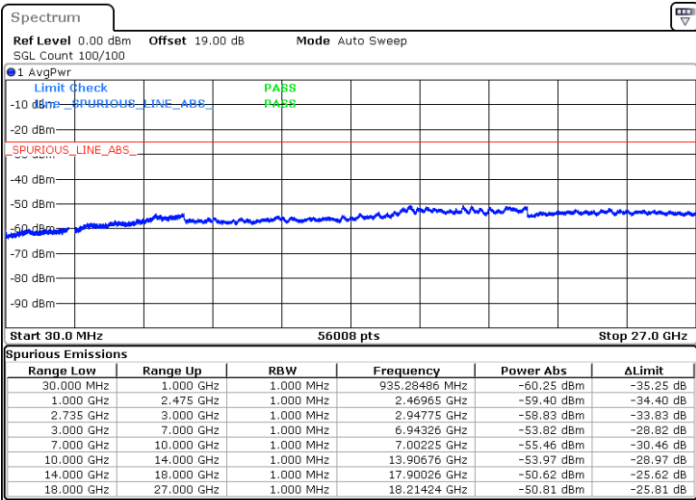

Date: 28.DEC.2020 09:31:50

LTE Band 41C / 20MHz+5MHz

QPSK

Highest Channel / 1RB0 and 1RB24

Highest Channel / 1RB99 and 1RB0

Date: 28.DEC.2020 09:52:57

Date: 28.DEC.2020 10:11:00

Highest Channel / FullIRB

N/A

Date: 28.DEC.2020 09:51:11

LTE Band 41C / 20MHz+10MHz

QPSK

Lowest Channel / 1RB0 and 1RB49

Lowest Channel / 1RB99 and 1RB0

Date: 29.DEC.2020 14:05:18

Date: 29.DEC.2020 14:14:14

Lowest Channel / FullRB

N/A

Date: 29.DEC.2020 14:02:59

LTE Band 41C / 20MHz+10MHz

QPSK

Middle Channel / 1RB0 and 1RB49

Middle Channel / 1RB99 and 1RB0

Date: 29.DEC.2020 14:22:56

Date: 29.DEC.2020 14:32:15

Middle Channel / FullIRB

N/A

Date: 29.DEC.2020 14:20:01

LTE Band 41C / 20MHz+10MHz

QPSK

Highest Channel / 1RB0 and 1RB49

Highest Channel / 1RB99 and 1RB0