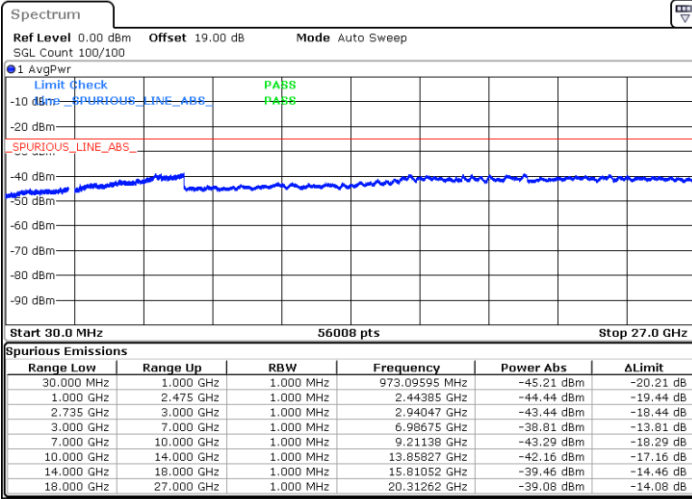

LTE Band 41C / 10MHz+15MHz

16QAM

MiddleChannel / 1RB0 and 1RB74

Middle Channel / 1RB49 and 1RB0

Date: 28.DEC.2020 10:45:40

Date: 28.DEC.2020 16:21:44