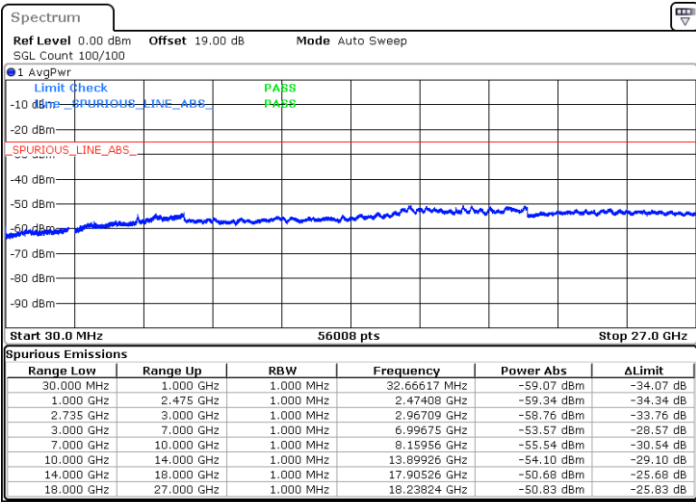

LTE Band 41C / 20MHz+20MHz

QPSK

Lowest Channel / 1RB0 and 1RB99

Lowest Channel / 1RB99 and 1RB0

Date: 31.DEC.2020 14:16:59

Date: 31.DEC.2020 14:27:23

Lowest Channel / FullRB

N/A

Date: 31.DEC.2020 14:15:39

LTE Band 41C / 20MHz+20MHz

QPSK

MiddleChannel / 1RB0 and 1RB99

Middle Channel / 1RB99 and 1RB0

Date: 31.DEC.2020 14:44:43

Date: 31.DEC.2020 14:59:15

Middle Channel / FullIRB

N/A

Date: 31.DEC.2020 14:36:28

LTE Band 41C / 20MHz+20MHz

QPSK

Highest Channel / 1RB0 and 1RB99

Highest Channel / 1RB99 and 1RB0

Date: 31.DEC.2020 15:20:24

Date: 31.DEC.2020 15:23:33

Highest Channel / FullIRB

N/A

Date: 31.DEC.2020 15:05:28

LTE Band 41C / 5MHz+20MHz

16QAM

Lowest Channel / 1RB0 and 1RB99

Lowest Channel / 1RB24 and 1RB0

Date: 27.DEC.2020 14:27:56