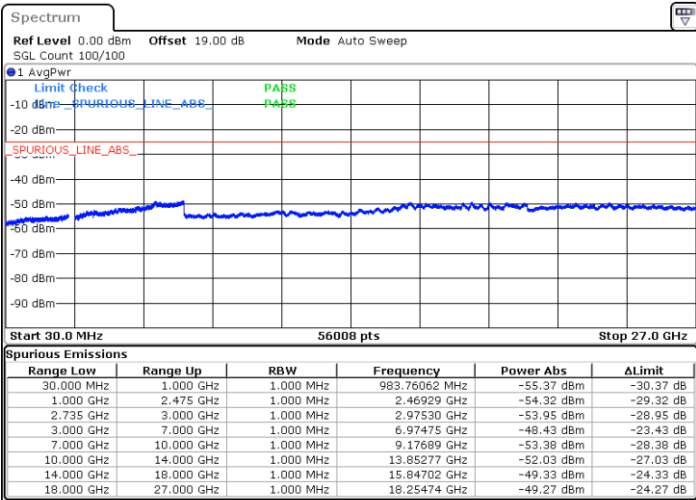

Date: 27.DEC.2020 14:37:09

Lowest Channel / FullRB

N/A

Date: 27.DEC.2020 14:19:54

LTE Band 41C / 5MHz+20MHz

16QAM

Middle Channel / 1RB0 and 1RB9

Middle Channel / 1RB24 and 1RB0

Date: 27.DEC.2020 15:04:32

Date: 27.DEC.2020 15:20:25

Middle Channel / FullIRB

N/A

Date: 27.DEC.2020 14:48:05

LTE Band 41C / 5MHz+20MHz

16QAM

Highest Channel / 1RB0 and 1RB99

Highest Channel / 1RB24 and 1RB0

Date: 27.DEC.2020 15:49:54

Date: 27.DEC.2020 16:35:25

Highest Channel / FullIRB

N/A

Date: 27.DEC.2020 15:36:09

LTE Band 41C / 10MHz+15MHz

16QAM

Lowest Channel / 1RB0 and 1RB74

Lowest Channel / 1RB49 and 1RB0

Date: 28.DEC.2020 10:24:54

Date: 28.DEC.2020 10:33:49

Lowest Channel / FullRB

N/A

Date: 28.DEC.2020 10:17:51

LTE Band 41C / 10MHz+15MHz