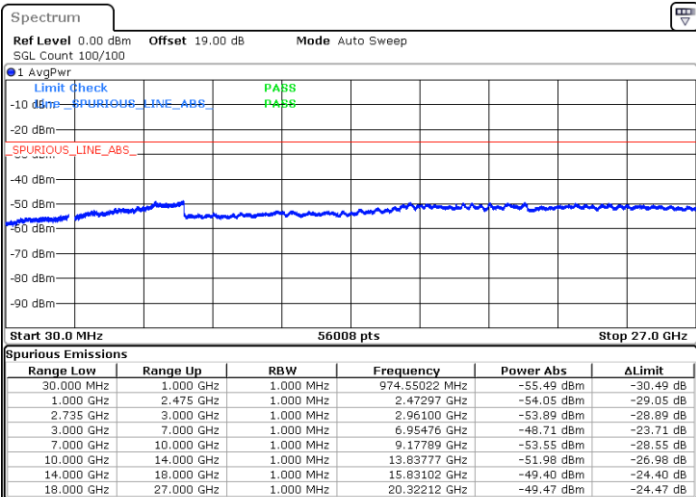

Highest Channel / 1RB0 and 1RB99

Highest Channel / 1RB74 and 1RB0

Date: 30.DEC.2020 14:49:12

Date: 30.DEC.2020 15:04:49

Highest Channel / FullIRB

N/A

Date: 30.DEC.2020 14:46:37

LTE Band 41C / 20MHz+5MHz

QPSK

Lowest Channel / 1RB0 and 1RB24

Lowest Channel / 1RB99 and 1RB0

Date: 27.DEC.2020 17:14:28

Date: 27.DEC.2020 18:01:56

Lowest Channel / FullRB

N/A

Date: 27.DEC.2020 17:12:06

LTE Band 41C / 20MHz+5MHz

QPSK

Middle Channel / 1RB0 and 1RB24

Middle Channel / 1RB99 and 1RB0

Date: 28.DEC.2020 09:33:05

Date: 28.DEC.2020 09:41:57

Middle Channel / FullRB

N/A

Date: 28.DEC.2020 09:31:50

LTE Band 41C / 20MHz+5MHz

QPSK

Highest Channel / 1RB0 and 1RB24

Highest Channel / 1RB99 and 1RB0

Date: 28.DEC.2020 09:52:57

Date: 28.DEC.2020 10:11:00

Highest Channel / FullIRB