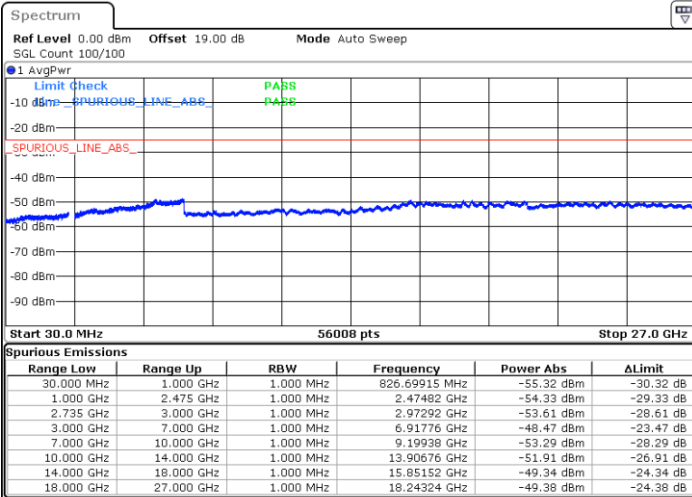

Highest Channel / 1RB0 and 1RB99

Highest Channel / 1RB74 and 1RB0

Date: 30.DEC.2020 14:49:12

Date: 30.DEC.2020 15:04:49

Highest Channel / FullIRB

N/A

Date: 30.DEC.2020 14:46:37

LTE Band 41C / 20MHz+5MHz

QPSK

Lowest Channel / 1RB0 and 1RB24

Lowest Channel / 1RB99 and 1RB0

Date: 27.DEC.2020 17:14:28

Date: 27.DEC.2020 18:01:56

Lowest Channel / FullRB

N/A

Date: 27.DEC.2020 17:12:06

LTE Band 41C / 20MHz+5MHz

QPSK

Middle Channel / 1RB0 and 1RB24

Middle Channel / 1RB99 and 1RB0

Date: 28.DEC.2020 09:33:05

Date: 28.DEC.2020 09:41:57

Middle Channel / FullRB

N/A

Date: 28.DEC.2020 09:31:50

LTE Band 41C / 20MHz+5MHz

QPSK

Highest Channel / 1RB0 and 1RB24

Highest Channel / 1RB99 and 1RB0

Date: 28.DEC.2020 09:52:57

Date: 28.DEC.2020 10:11:00

Highest Channel / FullIRB