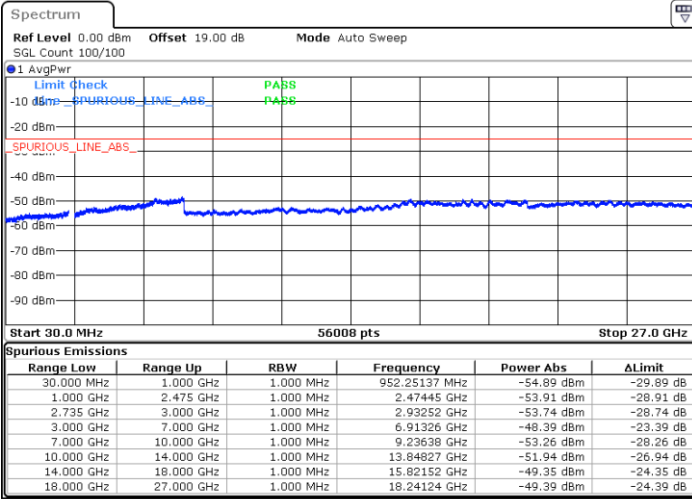

Middle Channel / 1RB74 and 1RB0

Date: 30.DEC.2020 14:04:30

Date: 30.DEC.2020 14:28:48

Middle Channel / FullIRB

N/A

Date: 30.DEC.2020 14:01:51

LTE Band 41C / 15MHz+20MHz

QPSK

Highest Channel / 1RB0 and 1RB99

Highest Channel / 1RB74 and 1RB0

Date: 30.DEC.2020 14:49:12

Date: 30.DEC.2020 15:04:49

Highest Channel / FullIRB

N/A

Date: 30.DEC.2020 14:46:37

LTE Band 41C / 20MHz+5MHz

QPSK

Lowest Channel / 1RB0 and 1RB24

Lowest Channel / 1RB99 and 1RB0

Date: 27.DEC.2020 17:14:28

Date: 27.DEC.2020 18:01:56

Lowest Channel / FullRB

N/A

Date: 27.DEC.2020 17:12:06