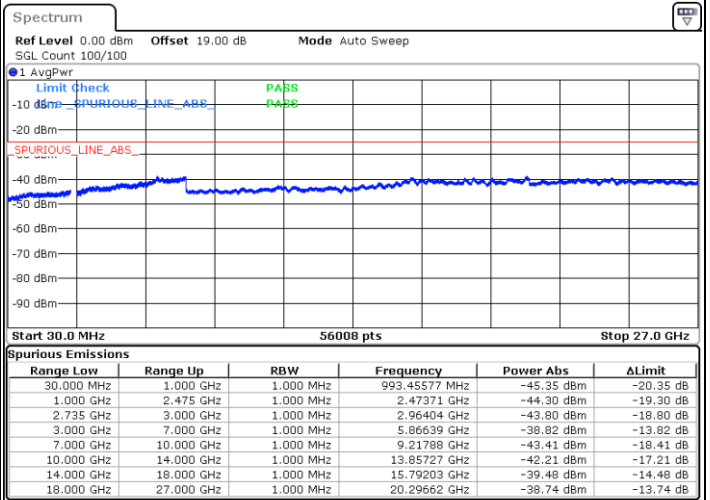

N/A

Date: 30.DEC.2020 10:18:36

LTE Band 41C / 15MHz+15MHz

QPSK

Middle Channel / 1RB0 and 1RB74

Middle Channel / 1RB74 and 1RB0

Date: 30.DEC.2020 10:46:52

Date: 30.DEC.2020 10:56:02

Middle Channel / FullRB

N/A

Date: 30.DEC.2020 10:45:14

LTE Band 41C / 15MHz+15MHz

QPSK

Highest Channel / 1RB0 and 1RB74

Highest Channel / 1RB74 and 1RB0

Date: 30.DEC.2020 11:05:44

Date: 30.DEC.2020 11:25:08

Highest Channel / FullIRB

N/A

Date: 30.DEC.2020 11:03:44

LTE Band 41C / 15MHz+20MHz

QPSK

Lowest Channel / 1RB0 and 1RB99

Lowest Channel / 1RB74 and 1RB0

Date: 30.DEC.2020 11:45:10

Date: 30.DEC.2020 13:48:19

Lowest Channel / FullRB

N/A

Date: 30.DEC.2020 11:42:17

LTE Band 41C / 15MHz+20MHz

QPSK

Middle Channel / 1RB0 and 1RB9