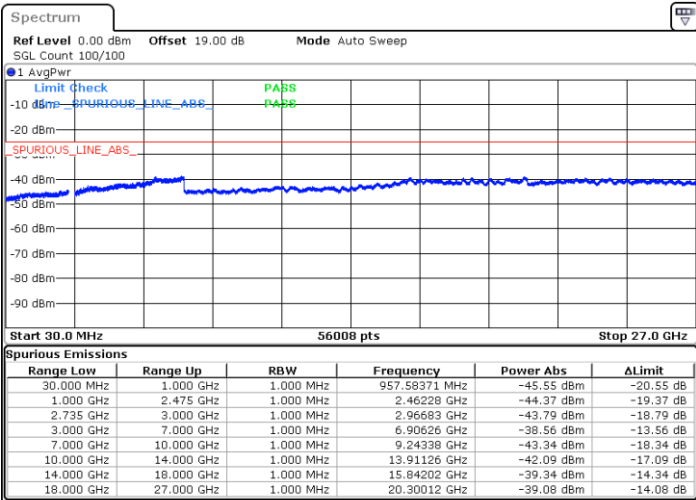

Date: 29.DEC.2020 01:24:06

LTE Band 41C / 15MHz+15MHz

QPSK

Lowest Channel / 1RB0 and 1RB74

Lowest Channel / 1RB74 and 1RB0

Date: 30.DEC.2020 10:20:00

Date: 30.DEC.2020 10:32:52

Lowest Channel / FullRB

N/A

Date: 30.DEC.2020 10:18:36

LTE Band 41C / 15MHz+15MHz

QPSK

Middle Channel / 1RB0 and 1RB74

Middle Channel / 1RB74 and 1RB0

Date: 30.DEC.2020 10:46:52

Date: 30.DEC.2020 10:56:02

Middle Channel / FullRB

N/A

Date: 30.DEC.2020 10:45:14

LTE Band 41C / 15MHz+15MHz

QPSK

Highest Channel / 1RB0 and 1RB74

Highest Channel / 1RB74 and 1RB0

Date: 30.DEC.2020 11:05:44

Date: 30.DEC.2020 11:25:08

Highest Channel / FullIRB

N/A

Date: 30.DEC.2020 11:03:44

LTE Band 41C / 15MHz+20MHz

QPSK

Lowest Channel / 1RB0 and 1RB99

Lowest Channel / 1RB74 and 1RB0