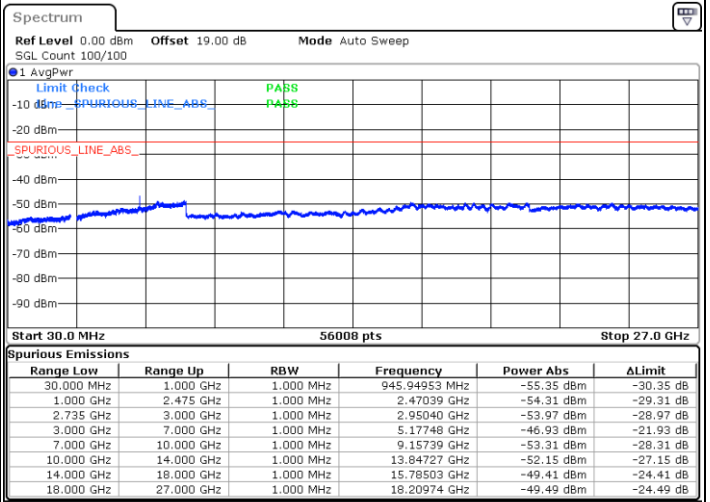

LTE Band 41C / 10MHz+15MHz

16QAM

Highest Channel / 1RB0 and 1RB74

Highest Channel / 1RB49 and 1RB0

Date: 28.DEC.2020 16:51:42

Date: 28.DEC.2020 16:56:53

Highest Channel / FullIRB

N/A

Date: 28.DEC.2020 16:44:33

LTE Band 41C / 10MHz+20MHz

16QAM

Lowest Channel / 1RB0 and 1RB99

Lowest Channel / 1RB49 and 1RB0

Date: 29.DEC.2020 11:21:04

Date: 29.DEC.2020 11:33:12

Lowest Channel / FullRB

N/A

Date: 29.DEC.2020 11:13:35

LTE Band 41C / 10MHz+20MHz

16QAM

Middle Channel / 1RB0 and 1RB9

Middle Channel / 1RB49 and 1RB0

Date: 29.DEC.2020 11:48:33

Date: 29.DEC.2020 11:43:29