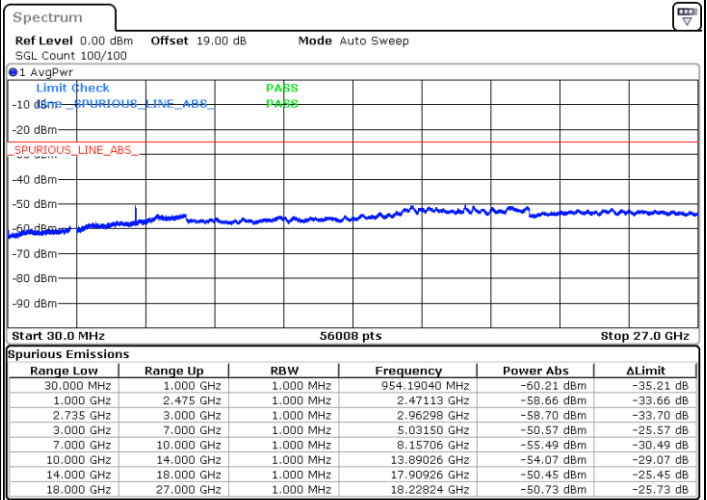

Date: 29.DEC.2020 14:32:15

Middle Channel / FullIRB

N/A

Date: 29.DEC.2020 14:20:01

LTE Band 41C / 20MHz+10MHz

QPSK

Highest Channel / 1RB0 and 1RB49

Highest Channel / 1RB99 and 1RB0

Date: 29.DEC.2020 14:39:06

Date: 29.DEC.2020 14:45:43

Highest Channel / FullIRB

N/A

Date: 29.DEC.2020 14:37:56

LTE Band 41C / 20MHz+15MHz

QPSK

Lowest Channel / 1RB0 and 1RB74

Lowest Channel / 1RB99 and 1RB0

Date: 30.DEC.2020 15:37:36

Date: 30.DEC.2020 15:46:36

Lowest Channel / FullRB

N/A

Date: 30.DEC.2020 15:25:55

LTE Band 41C / 20MHz+15MHz

QPSK