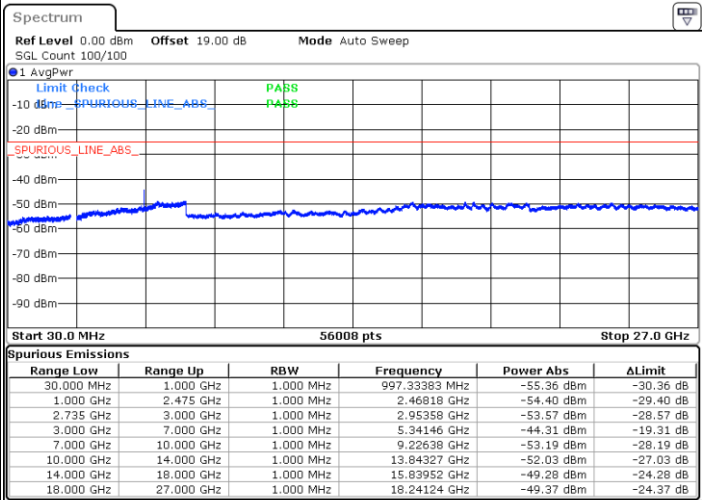

Date: 27.DEC.2020 14:37:09

Lowest Channel / FullRB

N/A

Date: 27.DEC.2020 14:19:54

LTE Band 41C / 5MHz+20MHz

16QAM

Middle Channel / 1RB0 and 1RB9

Middle Channel / 1RB24 and 1RB0

Date: 27.DEC.2020 15:04:32

Date: 27.DEC.2020 15:20:25

Middle Channel / FullIRB

N/A

Date: 27.DEC.2020 14:48:05

LTE Band 41C / 5MHz+20MHz

16QAM

Highest Channel / 1RB0 and 1RB99

Highest Channel / 1RB24 and 1RB0

Date: 27.DEC.2020 15:49:54

Date: 27.DEC.2020 16:35:25

Highest Channel / FullIRB

N/A

Date: 27.DEC.2020 15:36:09

LTE Band 41C / 10MHz+15MHz

16QAM

Lowest Channel / 1RB0 and 1RB74

Lowest Channel / 1RB49 and 1RB0

Date: 28.DEC.2020 10:24:54

Date: 28.DEC.2020 10:33:49

Lowest Channel / FullRB

N/A

Date: 28.DEC.2020 10:17:51

LTE Band 41C / 10MHz+15MHz