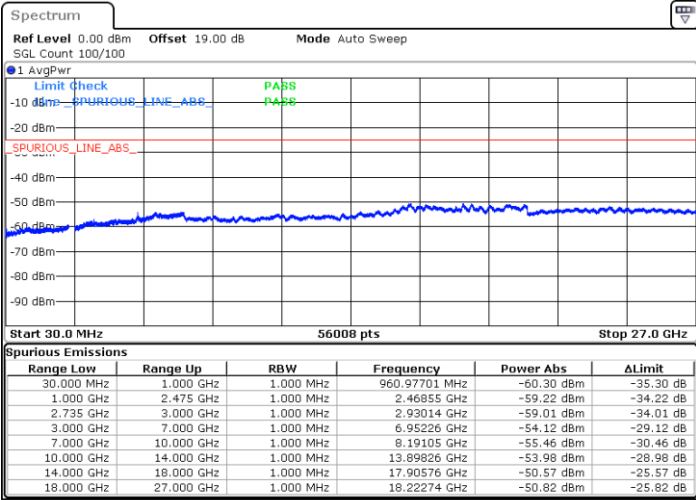

Date: 29.DEC.2020 14:39:06

Date: 29.DEC.2020 14:45:43

Highest Channel / FullIRB

N/A

Date: 29.DEC.2020 14:37:56

LTE Band 41C / 20MHz+15MHz

QPSK

Lowest Channel / 1RB0 and 1RB74

Lowest Channel / 1RB99 and 1RB0

Date: 30.DEC.2020 15:37:36

Date: 30.DEC.2020 15:46:36

Lowest Channel / FullRB

N/A

Date: 30.DEC.2020 15:25:55

LTE Band 41C / 20MHz+15MHz

QPSK

Middle Channel / 1RB0 and 1RB74

Middle Channel / 1RB99 and 1RB0

Date: 30.DEC.2020 16:02:28

Date: 30.DEC.2020 16:08:17

Middle Channel / FullRB

N/A

Date: 30.DEC.2020 16:01:25

LTE Band 41C / 20MHz+15MHz

QPSK

Highest Channel / 1RB0 and 1RB74

Highest Channel / 1RB99 and 1RB0

Date: 4.JAN.2021 09:19:33

Date: 4.JAN.2021 09:34:57

Highest Channel / FullIRB

N/A

Date: 4.JAN.2021 09:16:56