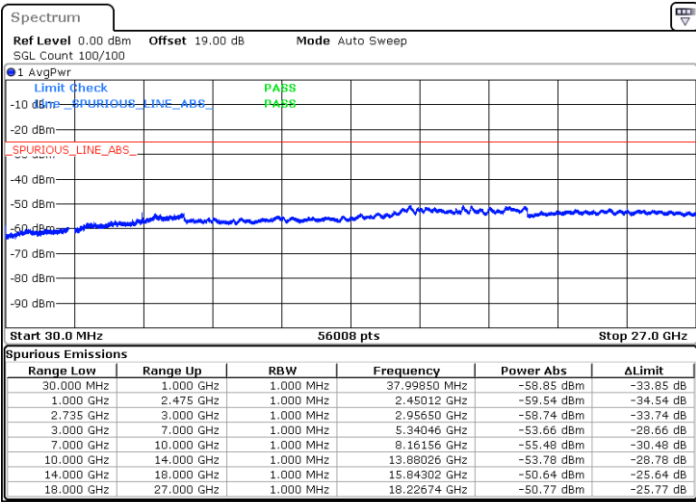

Date: 31.DEC.2020 14:15:39

LTE Band 41C / 20MHz+20MHz

QPSK

MiddleChannel / 1RB0 and 1RB99

Middle Channel / 1RB99 and 1RB0

Date: 31.DEC.2020 14:44:43

Date: 31.DEC.2020 14:59:15

Middle Channel / FullIRB

N/A

Date: 31.DEC.2020 14:36:28

LTE Band 41C / 20MHz+20MHz

QPSK

Highest Channel / 1RB0 and 1RB99

Highest Channel / 1RB99 and 1RB0

Date: 31.DEC.2020 15:20:24

Date: 31.DEC.2020 15:23:33

Highest Channel / FullIRB

N/A

Date: 31.DEC.2020 15:05:28

LTE Band 41C / 5MHz+20MHz

16QAM

Lowest Channel / 1RB0 and 1RB99

Lowest Channel / 1RB24 and 1RB0

Date: 27.DEC.2020 14:27:56