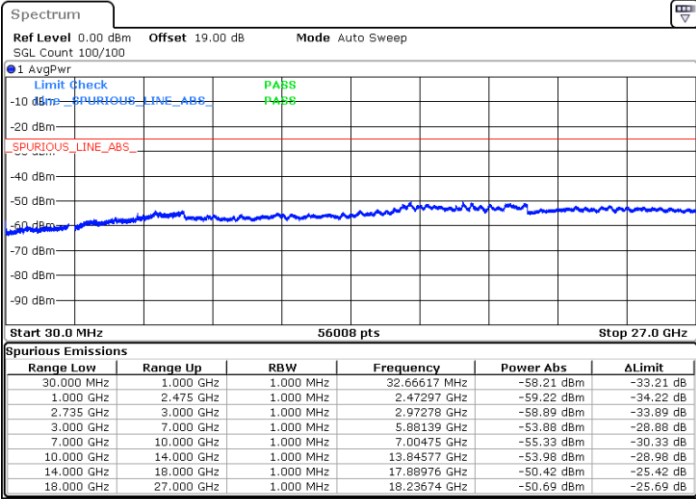

Date: 29.DEC.2020 14:39:06

Date: 29.DEC.2020 14:45:43

Highest Channel / FullIRB

N/A

Date: 29.DEC.2020 14:37:56

LTE Band 41C / 20MHz+15MHz

QPSK

Lowest Channel / 1RB0 and 1RB74

Lowest Channel / 1RB99 and 1RB0

Date: 30.DEC.2020 15:37:36

Date: 30.DEC.2020 15:46:36

Lowest Channel / FullRB

N/A

Date: 30.DEC.2020 15:25:55

LTE Band 41C / 20MHz+15MHz

QPSK

Middle Channel / 1RB0 and 1RB74

Middle Channel / 1RB99 and 1RB0

Date: 30.DEC.2020 16:02:28

Date: 30.DEC.2020 16:08:17

Middle Channel / FullRB

N/A

Date: 30.DEC.2020 16:01:25

LTE Band 41C / 20MHz+15MHz

QPSK

Highest Channel / 1RB0 and 1RB74

Highest Channel / 1RB99 and 1RB0

Date: 4.JAN.2021 09:19:33

Date: 4.JAN.2021 09:34:57

Highest Channel / FullIRB

N/A

Date: 4.JAN.2021 09:16:56