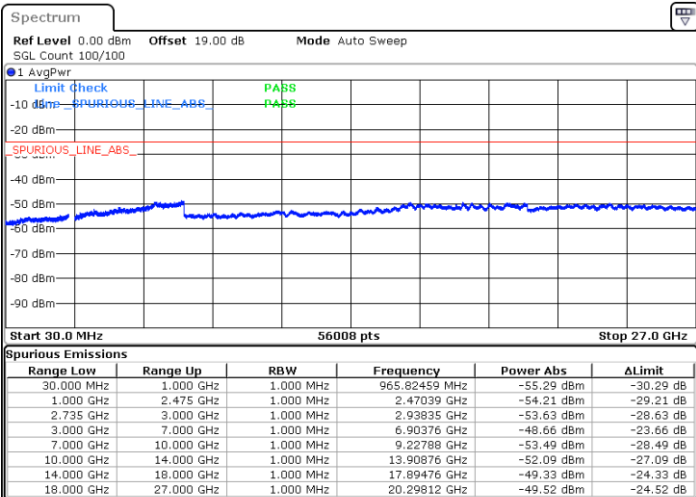

Middle Channel / 1RB74 and 1RB0

Date: 30.DEC.2020 14:04:30

Date: 30.DEC.2020 14:28:48

Middle Channel / FullIRB

N/A

Date: 30.DEC.2020 14:01:51

LTE Band 41C / 15MHz+20MHz

QPSK

Highest Channel / 1RB0 and 1RB99

Highest Channel / 1RB74 and 1RB0

Date: 30.DEC.2020 14:49:12

Date: 30.DEC.2020 15:04:49

Highest Channel / FullIRB

N/A

Date: 30.DEC.2020 14:46:37

LTE Band 41C / 20MHz+5MHz

QPSK

Lowest Channel / 1RB0 and 1RB24

Lowest Channel / 1RB99 and 1RB0

Date: 27.DEC.2020 17:14:28

Date: 27.DEC.2020 18:01:56

Lowest Channel / FullRB

N/A

Date: 27.DEC.2020 17:12:06