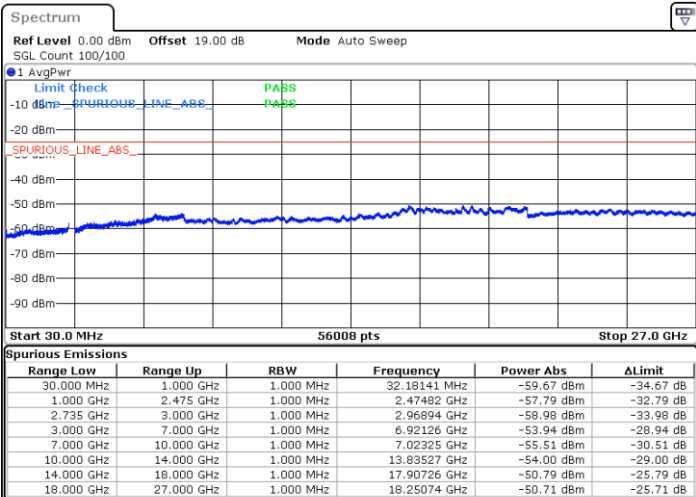

Date: 29.DEC.2020 14:39:06

Date: 29.DEC.2020 14:45:43

Highest Channel / FullIRB

N/A

Date: 29.DEC.2020 14:37:56

LTE Band 41C / 20MHz+15MHz

QPSK

Lowest Channel / 1RB0 and 1RB74

Lowest Channel / 1RB99 and 1RB0

Date: 30.DEC.2020 15:37:36

Date: 30.DEC.2020 15:46:36

Lowest Channel / FullRB

N/A

Date: 30.DEC.2020 15:25:55

LTE Band 41C / 20MHz+15MHz

QPSK

Middle Channel / 1RB0 and 1RB74

Middle Channel / 1RB99 and 1RB0

Date: 30.DEC.2020 16:02:28

Date: 30.DEC.2020 16:08:17

Middle Channel / FullRB

N/A

Date: 30.DEC.2020 16:01:25

LTE Band 41C / 20MHz+15MHz

QPSK

Highest Channel / 1RB0 and 1RB74

Highest Channel / 1RB99 and 1RB0

Date: 4.JAN.2021 09:19:33

Date: 4.JAN.2021 09:34:57

Highest Channel / FullIRB

N/A

Date: 4.JAN.2021 09:16:56