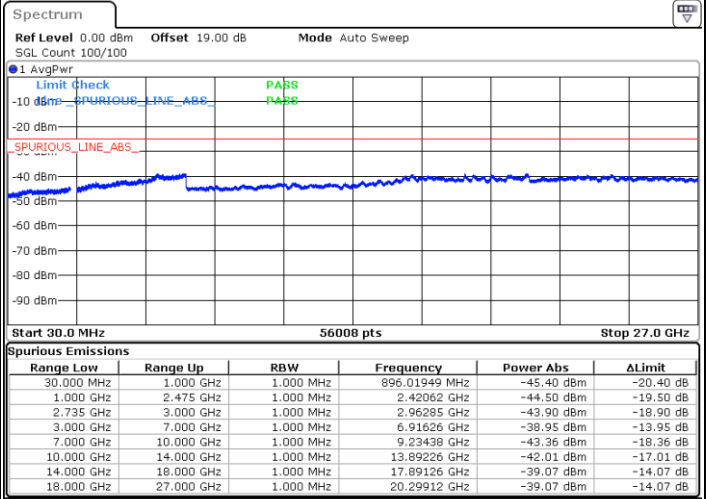

LTE Band 41C / 10MHz+15MHz

16QAM

MiddleChannel / 1RB0 and 1RB74

Middle Channel / 1RB49 and 1RB0

Date: 28.DEC.2020 10:45:40

Date: 28.DEC.2020 16:21:44