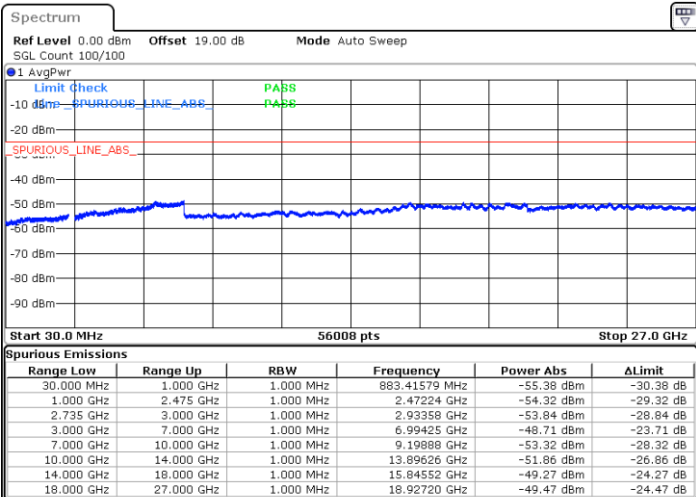

Date: 27.DEC.2020 15:04:32

Date: 27.DEC.2020 15:20:25

Middle Channel / FullIRB

N/A

Date: 27.DEC.2020 14:48:05

LTE Band 41C / 5MHz+20MHz

16QAM

Highest Channel / 1RB0 and 1RB99

Highest Channel / 1RB24 and 1RB0

Date: 27.DEC.2020 15:49:54

Date: 27.DEC.2020 16:35:25

Highest Channel / FullIRB

N/A

Date: 27.DEC.2020 15:36:09

LTE Band 41C / 10MHz+15MHz

16QAM

Lowest Channel / 1RB0 and 1RB74

Lowest Channel / 1RB49 and 1RB0

Date: 28.DEC.2020 10:24:54

Date: 28.DEC.2020 10:33:49

Lowest Channel / FullRB

N/A

Date: 28.DEC.2020 10:17:51

LTE Band 41C / 10MHz+15MHz