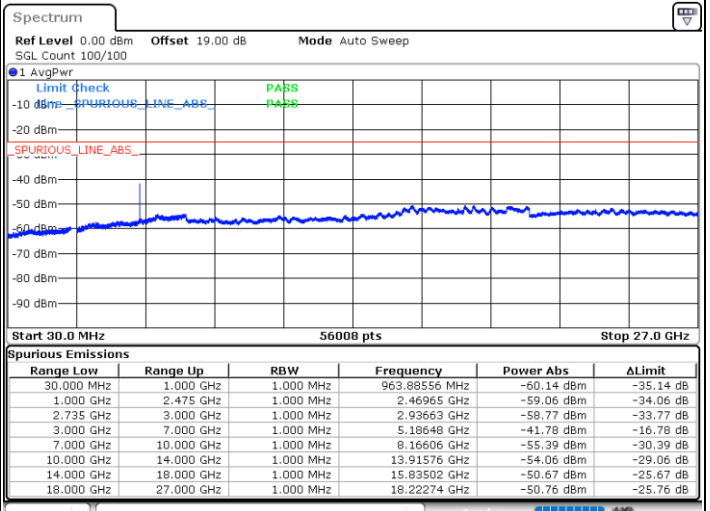

LTE Band 41C / 20MHz+20MHz

QPSK

Lowest Channel / 1RB0 and 1RB99

Lowest Channel / 1RB99 and 1RB0

Date: 31.DEC.2020 14:16:59

Date: 31.DEC.2020 14:27:23

Lowest Channel / FullRB

N/A

Date: 31.DEC.2020 14:15:39

LTE Band 41C / 20MHz+20MHz

QPSK

MiddleChannel / 1RB0 and 1RB99

Middle Channel / 1RB99 and 1RB0

Date: 31.DEC.2020 14:44:43

Date: 31.DEC.2020 14:59:15

Middle Channel / FullIRB

N/A

Date: 31.DEC.2020 14:36:28

LTE Band 41C / 20MHz+20MHz

QPSK

Highest Channel / 1RB0 and 1RB99

Highest Channel / 1RB99 and 1RB0

Date: 31.DEC.2020 15:20:24

Date: 31.DEC.2020 15:23:33

Highest Channel / FullIRB

N/A

Date: 31.DEC.2020 15:05:28

LTE Band 41C / 5MHz+20MHz

16QAM

Lowest Channel / 1RB0 and 1RB99

Lowest Channel / 1RB24 and 1RB0

Date: 27.DEC.2020 14:27:56