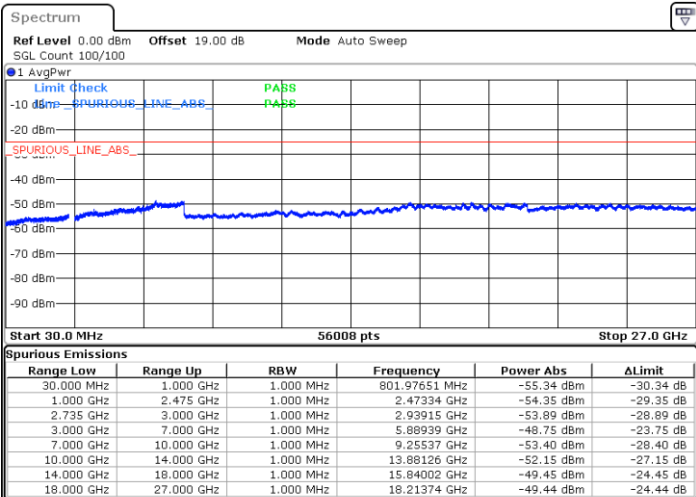

LTE Band 41C / 20MHz+5MHz

QPSK

Middle Channel / 1RB0 and 1RB24

Middle Channel / 1RB99 and 1RB0

Date: 28.DEC.2020 09:33:05

Date: 28.DEC.2020 09:41:57

Middle Channel / FullRB

N/A

Date: 28.DEC.2020 09:31:50

LTE Band 41C / 20MHz+5MHz

QPSK

Highest Channel / 1RB0 and 1RB24

Highest Channel / 1RB99 and 1RB0

Date: 28.DEC.2020 09:52:57

Date: 28.DEC.2020 10:11:00

Highest Channel / FullIRB

N/A

Date: 28.DEC.2020 09:51:11

LTE Band 41C / 20MHz+10MHz

QPSK

Lowest Channel / 1RB0 and 1RB49

Lowest Channel / 1RB99 and 1RB0

Date: 29.DEC.2020 14:05:18

Date: 29.DEC.2020 14:14:14