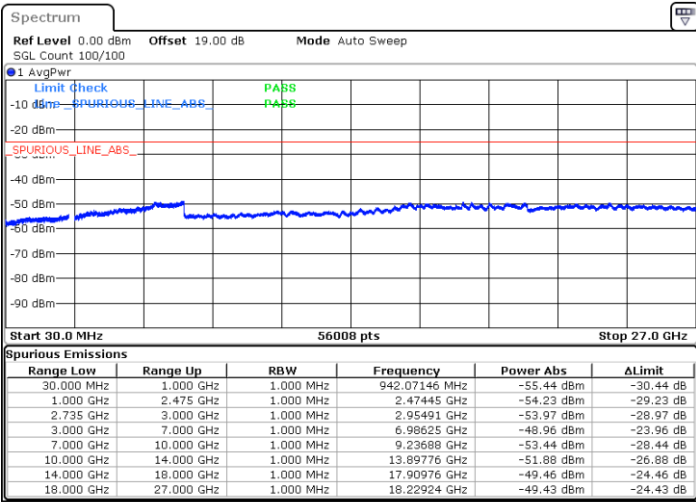

Middle Channel / FullRB

N/A

Date: 30.DEC.2020 10:45:14

LTE Band 41C / 15MHz+15MHz

QPSK

Highest Channel / 1RB0 and 1RB74

Highest Channel / 1RB74 and 1RB0

Date: 30.DEC.2020 11:05:44

Date: 30.DEC.2020 11:25:08

Highest Channel / FullIRB

N/A

Date: 30.DEC.2020 11:03:44

LTE Band 41C / 15MHz+20MHz

QPSK

Lowest Channel / 1RB0 and 1RB99

Lowest Channel / 1RB74 and 1RB0

Date: 30.DEC.2020 11:45:10

Date: 30.DEC.2020 13:48:19

Lowest Channel / FullRB

N/A

Date: 30.DEC.2020 11:42:17

LTE Band 41C / 15MHz+20MHz

QPSK

Middle Channel / 1RB0 and 1RB9

Highest Channel / 1RB0 and 1RB99

Highest Channel / 1RB74 and 1RB0

Date: 30.DEC.2020 14:49:12

Date: 30.DEC.2020 15:04:49

Highest Channel / FullIRB

N/A

Date: 30.DEC.2020 14:46:37

LTE Band 41C / 20MHz+5MHz