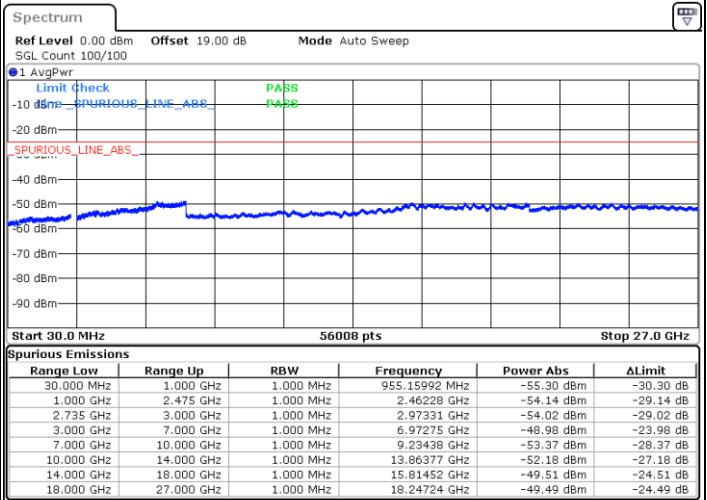

LTE Band 41C / 10MHz+15MHz

16QAM

Highest Channel / 1RB0 and 1RB74

Highest Channel / 1RB49 and 1RB0

Date: 28.DEC.2020 16:51:42

Date: 28.DEC.2020 16:56:53

Highest Channel / FullIRB

N/A

Date: 28.DEC.2020 16:44:33

LTE Band 41C / 10MHz+20MHz

16QAM

Lowest Channel / 1RB0 and 1RB99

Lowest Channel / 1RB49 and 1RB0

Date: 29.DEC.2020 11:21:04

Date: 29.DEC.2020 11:33:12

Lowest Channel / FullRB

N/A

Date: 29.DEC.2020 11:13:35

LTE Band 41C / 10MHz+20MHz

16QAM

Middle Channel / 1RB0 and 1RB9

Middle Channel / 1RB49 and 1RB0

Date: 29.DEC.2020 11:48:33

Date: 29.DEC.2020 11:43:29