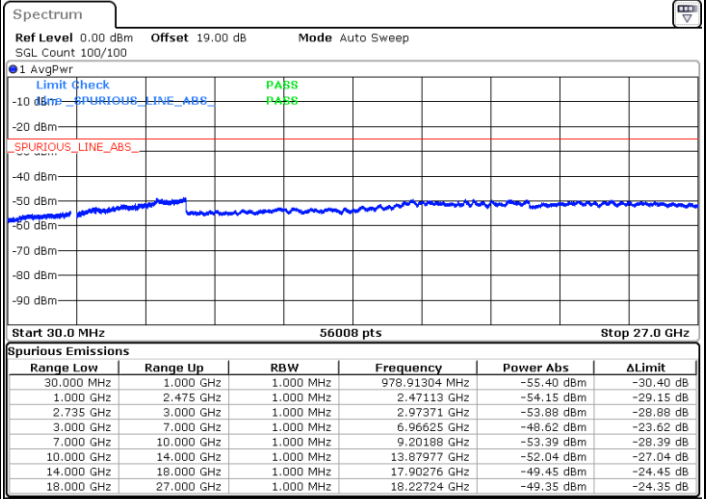

N/A

Date: 31.DEC.2020 14:36:28

LTE Band 41C / 20MHz+20MHz

QPSK

Highest Channel / 1RB0 and 1RB99

Highest Channel / 1RB99 and 1RB0

Date: 31.DEC.2020 15:20:24

Date: 31.DEC.2020 15:23:33

Highest Channel / FullIRB

N/A

Date: 31.DEC.2020 15:05:28

LTE Band 41C / 5MHz+20MHz

16QAM

Lowest Channel / 1RB0 and 1RB99

Lowest Channel / 1RB24 and 1RB0

Date: 27.DEC.2020 14:27:56

Date: 27.DEC.2020 14:37:09

Lowest Channel / FullRB

N/A

Date: 27.DEC.2020 14:19:54

LTE Band 41C / 5MHz+20MHz

16QAM

Middle Channel / 1RB0 and 1RB9

Middle Channel / 1RB24 and 1RB0

Date: 27.DEC.2020 15:04:32

Date: 27.DEC.2020 15:20:25

Middle Channel / FullIRB

N/A

Date: 27.DEC.2020 14:48:05

LTE Band 41C / 5MHz+20MHz

16QAM

Highest Channel / 1RB0 and 1RB99