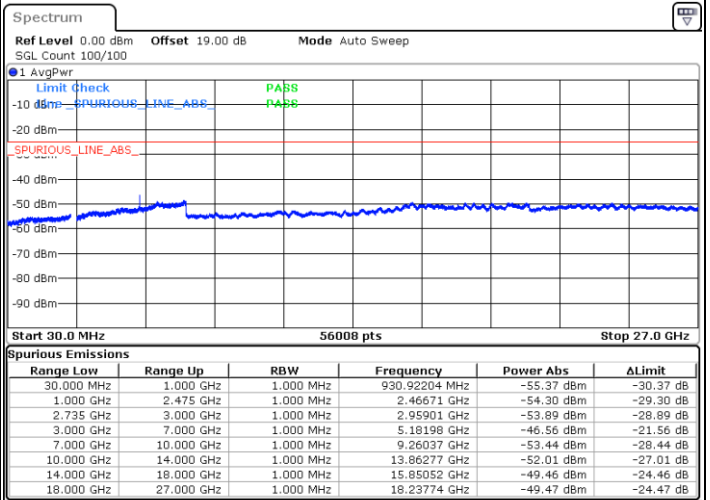

Date: 30.DEC.2020 11:25:08

Highest Channel / FullIRB

N/A

Date: 30.DEC.2020 11:03:44

LTE Band 41C / 15MHz+20MHz

QPSK

Lowest Channel / 1RB0 and 1RB99

Lowest Channel / 1RB74 and 1RB0

Date: 30.DEC.2020 11:45:10

Date: 30.DEC.2020 13:48:19

Lowest Channel / FullRB

N/A

Date: 30.DEC.2020 11:42:17

LTE Band 41C / 15MHz+20MHz

QPSK

Middle Channel / 1RB0 and 1RB9

Middle Channel / 1RB74 and 1RB0

Date: 30.DEC.2020 14:04:30

Date: 30.DEC.2020 14:28:48

Middle Channel / FullIRB

N/A

Date: 30.DEC.2020 14:01:51

LTE Band 41C / 15MHz+20MHz

QPSK

Highest Channel / 1RB0 and 1RB99

Highest Channel / 1RB74 and 1RB0

Date: 30.DEC.2020 14:49:12

Date: 30.DEC.2020 15:04:49

Highest Channel / FullIRB

N/A

Date: 30.DEC.2020 14:46:37

LTE Band 41C / 20MHz+5MHz