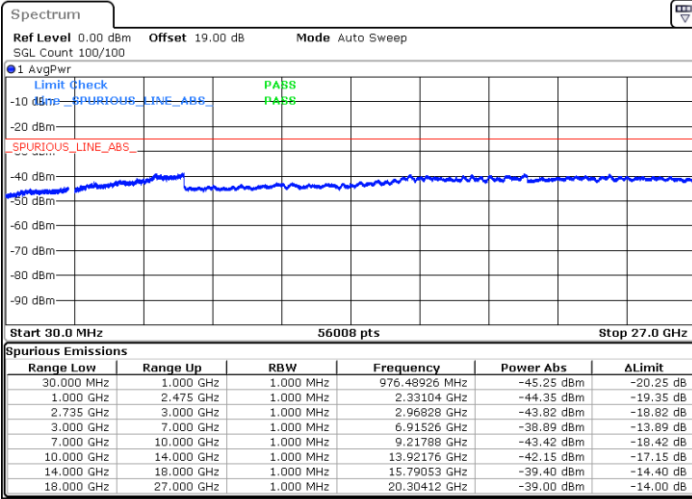

Date: 27.DEC.2020 15:04:32

Date: 27.DEC.2020 15:20:25

Middle Channel / FullIRB

N/A

Date: 27.DEC.2020 14:48:05

LTE Band 41C / 5MHz+20MHz

16QAM

Highest Channel / 1RB0 and 1RB99

Highest Channel / 1RB24 and 1RB0

Date: 27.DEC.2020 15:49:54

Date: 27.DEC.2020 16:35:25

Highest Channel / FullIRB

N/A

Date: 27.DEC.2020 15:36:09

LTE Band 41C / 10MHz+15MHz

16QAM

Lowest Channel / 1RB0 and 1RB74

Lowest Channel / 1RB49 and 1RB0

Date: 28.DEC.2020 10:24:54

Date: 28.DEC.2020 10:33:49

Lowest Channel / FullRB

N/A

Date: 28.DEC.2020 10:17:51

LTE Band 41C / 10MHz+15MHz