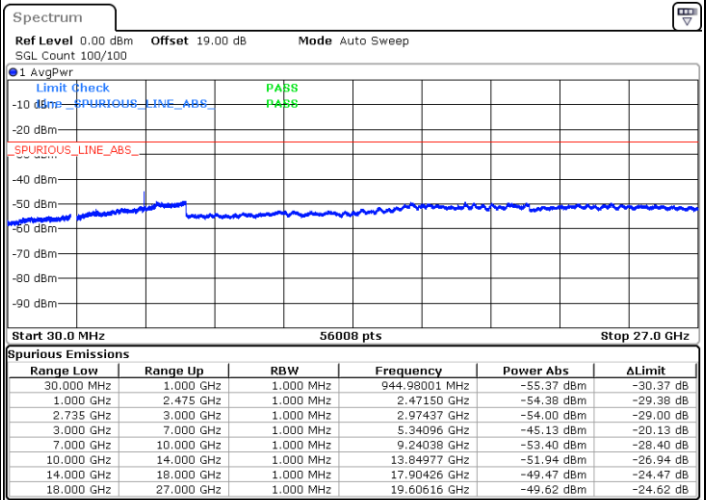

Date: 30.DEC.2020 11:45:10

Date: 30.DEC.2020 13:48:19

Lowest Channel / FullRB

N/A

Date: 30.DEC.2020 11:42:17

LTE Band 41C / 15MHz+20MHz

QPSK

Middle Channel / 1RB0 and 1RB9

Middle Channel / 1RB74 and 1RB0

Date: 30.DEC.2020 14:04:30

Date: 30.DEC.2020 14:28:48

Middle Channel / FullIRB

N/A

Date: 30.DEC.2020 14:01:51

LTE Band 41C / 15MHz+20MHz

QPSK

Highest Channel / 1RB0 and 1RB99

Highest Channel / 1RB74 and 1RB0

Date: 30.DEC.2020 14:49:12

Date: 30.DEC.2020 15:04:49

Highest Channel / FullIRB

N/A

Date: 30.DEC.2020 14:46:37

LTE Band 41C / 20MHz+5MHz