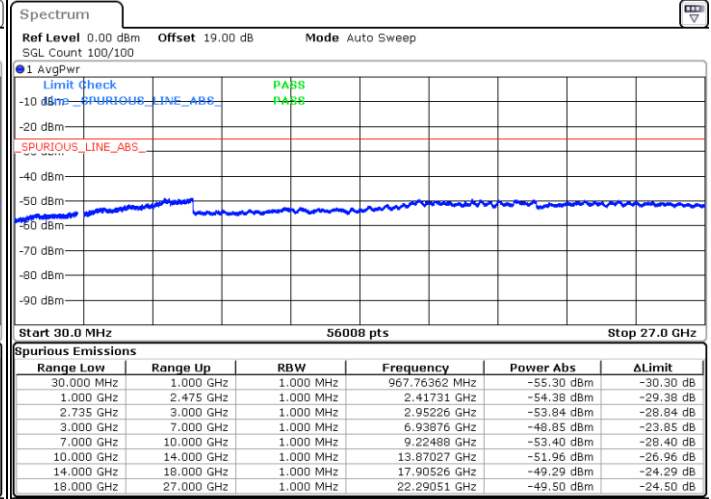

Middle Channel / 1RB74 and 1RB0

Date: 30.DEC.2020 14:04:30

Date: 30.DEC.2020 14:28:48

Middle Channel / FullIRB

N/A

Date: 30.DEC.2020 14:01:51

LTE Band 41C / 15MHz+20MHz

QPSK

Highest Channel / 1RB0 and 1RB99

Highest Channel / 1RB74 and 1RB0

Date: 30.DEC.2020 14:49:12

Date: 30.DEC.2020 15:04:49

Highest Channel / FullIRB

N/A

Date: 30.DEC.2020 14:46:37

LTE Band 41C / 20MHz+5MHz

QPSK

Lowest Channel / 1RB0 and 1RB24

Lowest Channel / 1RB99 and 1RB0

Date: 27.DEC.2020 17:14:28

Date: 27.DEC.2020 18:01:56

Lowest Channel / FullRB

N/A

Date: 27.DEC.2020 17:12:06