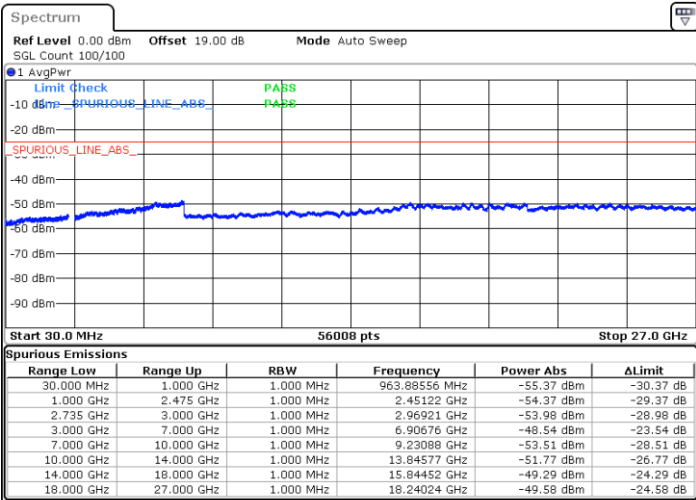

Date: 30.DEC.2020 11:25:08

Highest Channel / FullIRB

N/A

Date: 30.DEC.2020 11:03:44

LTE Band 41C / 15MHz+20MHz

QPSK

Lowest Channel / 1RB0 and 1RB99

Lowest Channel / 1RB74 and 1RB0

Date: 30.DEC.2020 11:45:10

Date: 30.DEC.2020 13:48:19

Lowest Channel / FullRB

N/A

Date: 30.DEC.2020 11:42:17

LTE Band 41C / 15MHz+20MHz

QPSK

Middle Channel / 1RB0 and 1RB9

Middle Channel / 1RB74 and 1RB0

Date: 30.DEC.2020 14:04:30

Date: 30.DEC.2020 14:28:48

Middle Channel / FullIRB

N/A

Date: 30.DEC.2020 14:01:51

LTE Band 41C / 15MHz+20MHz

QPSK

Highest Channel / 1RB0 and 1RB99

Highest Channel / 1RB74 and 1RB0

Date: 30.DEC.2020 14:49:12

Date: 30.DEC.2020 15:04:49

Highest Channel / FullIRB

N/A

Date: 30.DEC.2020 14:46:37

LTE Band 41C / 20MHz+5MHz