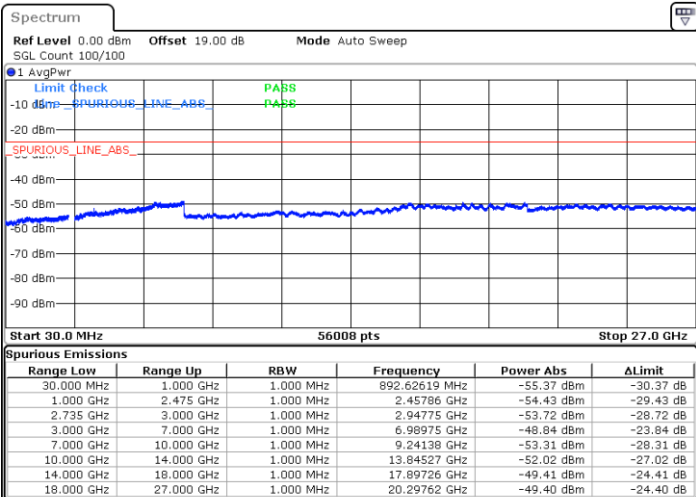

LTE Band 41C / 10MHz+15MHz

16QAM

Highest Channel / 1RB0 and 1RB74

Highest Channel / 1RB49 and 1RB0

Date: 28.DEC.2020 16:51:42

Date: 28.DEC.2020 16:56:53

Highest Channel / FullIRB

N/A

Date: 28.DEC.2020 16:44:33

LTE Band 41C / 10MHz+20MHz

16QAM

Lowest Channel / 1RB0 and 1RB99

Lowest Channel / 1RB49 and 1RB0

Date: 29.DEC.2020 11:21:04

Date: 29.DEC.2020 11:33:12

Lowest Channel / FullRB

N/A

Date: 29.DEC.2020 11:13:35

LTE Band 41C / 10MHz+20MHz

16QAM

Middle Channel / 1RB0 and 1RB9

Middle Channel / 1RB49 and 1RB0

Date: 29.DEC.2020 11:48:33

Date: 29.DEC.2020 11:43:29