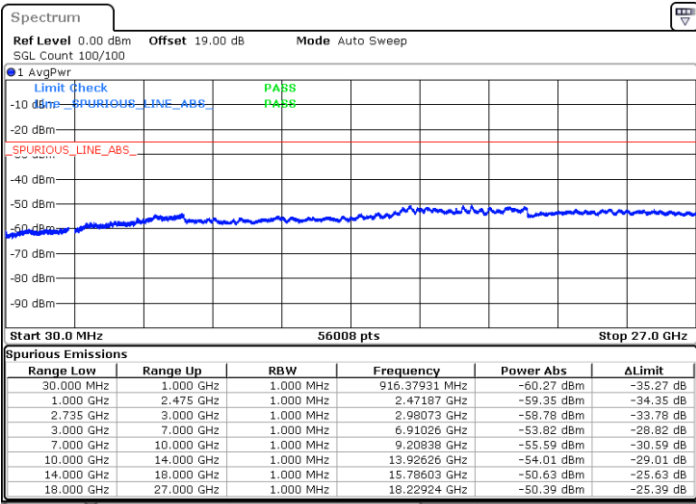

N/A

Date: 28.DEC.2020 09:51:11

LTE Band 41C / 20MHz+10MHz

QPSK

Lowest Channel / 1RB0 and 1RB49

Lowest Channel / 1RB99 and 1RB0

Date: 29.DEC.2020 14:05:18

Date: 29.DEC.2020 14:14:14

Lowest Channel / FullRB

N/A

Date: 29.DEC.2020 14:02:59

LTE Band 41C / 20MHz+10MHz

QPSK

Middle Channel / 1RB0 and 1RB49

Middle Channel / 1RB99 and 1RB0

Date: 29.DEC.2020 14:22:56

Date: 29.DEC.2020 14:32:15

Middle Channel / FullIRB

N/A

Date: 29.DEC.2020 14:20:01

LTE Band 41C / 20MHz+10MHz

QPSK

Highest Channel / 1RB0 and 1RB49

Highest Channel / 1RB99 and 1RB0

Date: 29.DEC.2020 14:39:06

Date: 29.DEC.2020 14:45:43

Highest Channel / FullIRB

N/A

Date: 29.DEC.2020 14:37:56

LTE Band 41C / 20MHz+15MHz

QPSK

Lowest Channel / 1RB0 and 1RB74