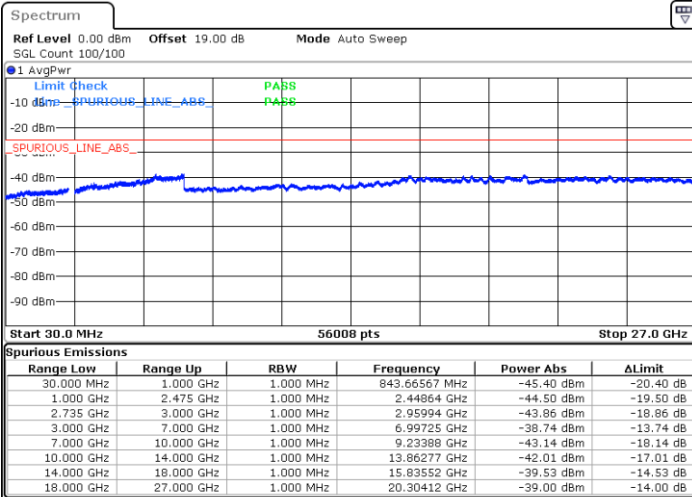

LTE Band 41C / 15MHz+10MHz

QPSK

Highest Channel / 1RB0 and 1RB49

Highest Channel / 1RB74 and 1RB0

Date: 29.DEC.2020 01:22:49

Date: 29.DEC.2020 01:01:14

Highest Channel / FullIRB

N/A

Date: 29.DEC.2020 01:24:06

LTE Band 41C / 15MHz+15MHz

QPSK

Lowest Channel / 1RB0 and 1RB74

Lowest Channel / 1RB74 and 1RB0

Date: 30.DEC.2020 10:20:00

Date: 30.DEC.2020 10:32:52

Lowest Channel / FullRB

N/A

Date: 30.DEC.2020 10:18:36

LTE Band 41C / 15MHz+15MHz

QPSK

Middle Channel / 1RB0 and 1RB74

Middle Channel / 1RB74 and 1RB0

Date: 30.DEC.2020 10:46:52

Date: 30.DEC.2020 10:56:02

Middle Channel / FullRB

N/A

Date: 30.DEC.2020 10:45:14

LTE Band 41C / 15MHz+15MHz

QPSK

Highest Channel / 1RB0 and 1RB74

Highest Channel / 1RB74 and 1RB0

Date: 30.DEC.2020 11:05:44