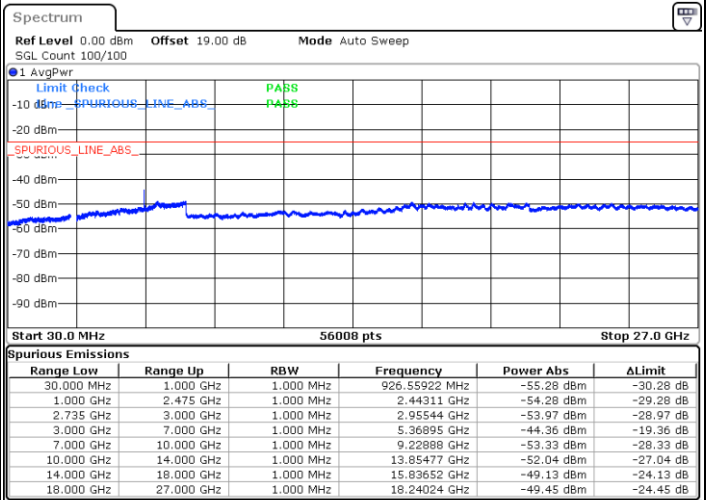

LTE Band 41C / 20MHz+5MHz

QPSK

Middle Channel / 1RB0 and 1RB24

Middle Channel / 1RB99 and 1RB0

Date: 28.DEC.2020 09:33:05

Date: 28.DEC.2020 09:41:57

Middle Channel / FullRB

N/A

Date: 28.DEC.2020 09:31:50

LTE Band 41C / 20MHz+5MHz

QPSK

Highest Channel / 1RB0 and 1RB24

Highest Channel / 1RB99 and 1RB0

Date: 28.DEC.2020 09:52:57

Date: 28.DEC.2020 10:11:00

Highest Channel / FullIRB

N/A

Date: 28.DEC.2020 09:51:11

LTE Band 41C / 20MHz+10MHz

QPSK

Lowest Channel / 1RB0 and 1RB49

Lowest Channel / 1RB99 and 1RB0

Date: 29.DEC.2020 14:05:18

Date: 29.DEC.2020 14:14:14