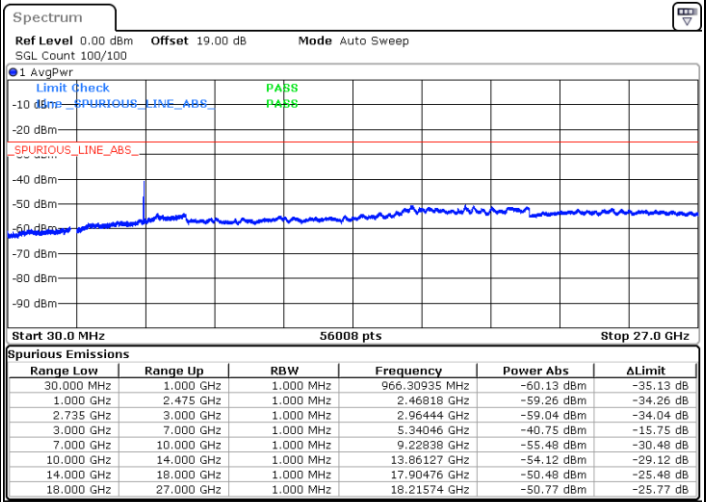

Date: 31.DEC.2020 14:15:39

LTE Band 41C / 20MHz+20MHz

QPSK

MiddleChannel / 1RB0 and 1RB99

Middle Channel / 1RB99 and 1RB0

Date: 31.DEC.2020 14:44:43

Date: 31.DEC.2020 14:59:15

Middle Channel / FullIRB

N/A

Date: 31.DEC.2020 14:36:28

LTE Band 41C / 20MHz+20MHz

QPSK

Highest Channel / 1RB0 and 1RB99

Highest Channel / 1RB99 and 1RB0

Date: 31.DEC.2020 15:20:24

Date: 31.DEC.2020 15:23:33

Highest Channel / FullIRB

N/A

Date: 31.DEC.2020 15:05:28

LTE Band 41C / 5MHz+20MHz

16QAM

Lowest Channel / 1RB0 and 1RB99

Lowest Channel / 1RB24 and 1RB0

Date: 27.DEC.2020 14:27:56