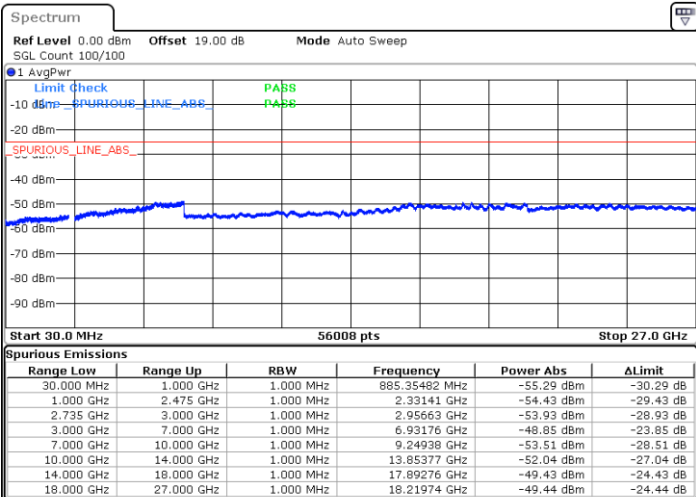

Date: 30.DEC.2020 11:25:08

Highest Channel / FullIRB

N/A

Date: 30.DEC.2020 11:03:44

LTE Band 41C / 15MHz+20MHz

QPSK

Lowest Channel / 1RB0 and 1RB99

Lowest Channel / 1RB74 and 1RB0

Date: 30.DEC.2020 11:45:10

Date: 30.DEC.2020 13:48:19

Lowest Channel / FullRB

N/A

Date: 30.DEC.2020 11:42:17

LTE Band 41C / 15MHz+20MHz

QPSK

Middle Channel / 1RB0 and 1RB9

Middle Channel / 1RB74 and 1RB0

Date: 30.DEC.2020 14:04:30

Date: 30.DEC.2020 14:28:48

Middle Channel / FullIRB

N/A

Date: 30.DEC.2020 14:01:51

LTE Band 41C / 15MHz+20MHz

QPSK

Highest Channel / 1RB0 and 1RB99

Highest Channel / 1RB74 and 1RB0

Date: 30.DEC.2020 14:49:12

Date: 30.DEC.2020 15:04:49

Highest Channel / FullIRB

N/A

Date: 30.DEC.2020 14:46:37

LTE Band 41C / 20MHz+5MHz