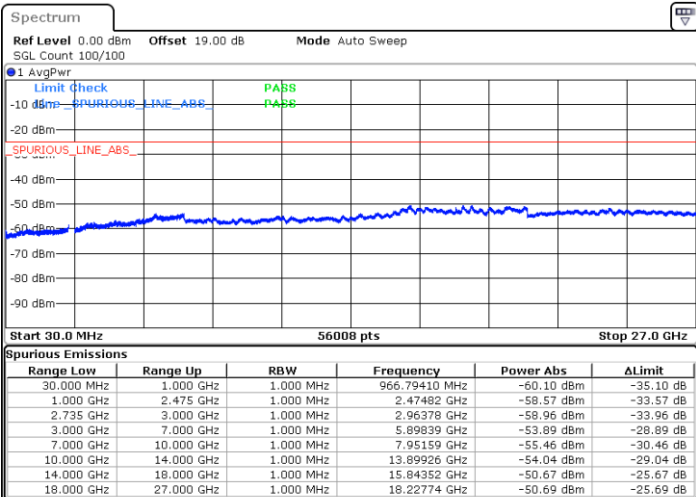

Date: 28.DEC.2020 09:31:50

LTE Band 41C / 20MHz+5MHz

QPSK

Highest Channel / 1RB0 and 1RB24

Highest Channel / 1RB99 and 1RB0

Date: 28.DEC.2020 09:52:57

Date: 28.DEC.2020 10:11:00

Highest Channel / FullIRB

N/A

Date: 28.DEC.2020 09:51:11

LTE Band 41C / 20MHz+10MHz

QPSK

Lowest Channel / 1RB0 and 1RB49

Lowest Channel / 1RB99 and 1RB0

Date: 29.DEC.2020 14:05:18

Date: 29.DEC.2020 14:14:14

Lowest Channel / FullRB

N/A

Date: 29.DEC.2020 14:02:59

LTE Band 41C / 20MHz+10MHz

QPSK

Middle Channel / 1RB0 and 1RB49

Middle Channel / 1RB99 and 1RB0

Date: 29.DEC.2020 14:22:56

Date: 29.DEC.2020 14:32:15

Middle Channel / FullIRB

N/A

Date: 29.DEC.2020 14:20:01

LTE Band 41C / 20MHz+10MHz

QPSK

Highest Channel / 1RB0 and 1RB49

Highest Channel / 1RB99 and 1RB0