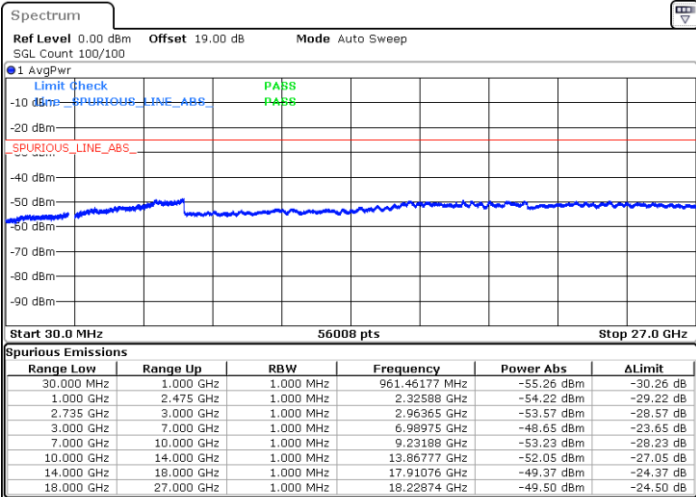

N/A

Date: 31.DEC.2020 14:36:28

LTE Band 41C / 20MHz+20MHz

QPSK

Highest Channel / 1RB0 and 1RB99

Highest Channel / 1RB99 and 1RB0

Date: 31.DEC.2020 15:20:24

Date: 31.DEC.2020 15:23:33

Highest Channel / FullIRB

N/A

Date: 31.DEC.2020 15:05:28

LTE Band 41C / 5MHz+20MHz

16QAM

Lowest Channel / 1RB0 and 1RB99

Lowest Channel / 1RB24 and 1RB0

Date: 27.DEC.2020 14:27:56

Date: 27.DEC.2020 14:37:09

Lowest Channel / FullRB

N/A

Date: 27.DEC.2020 14:19:54

LTE Band 41C / 5MHz+20MHz

16QAM

Middle Channel / 1RB0 and 1RB9

Middle Channel / 1RB24 and 1RB0

Date: 27.DEC.2020 15:04:32

Date: 27.DEC.2020 15:20:25

Middle Channel / FullIRB

N/A

Date: 27.DEC.2020 14:48:05

LTE Band 41C / 5MHz+20MHz

16QAM

Highest Channel / 1RB0 and 1RB99