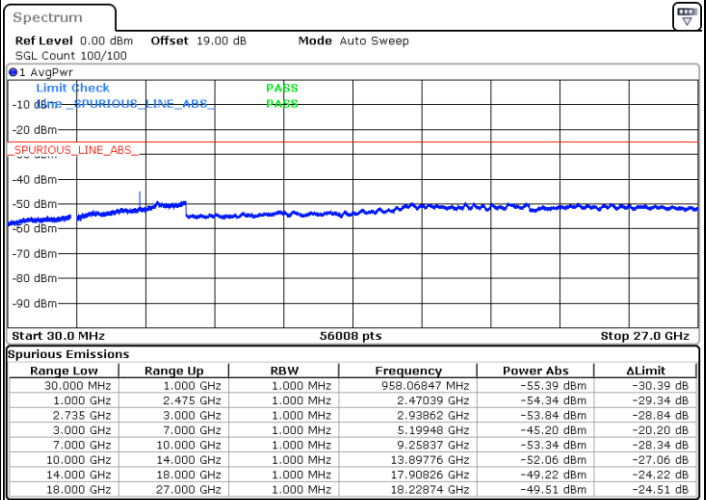

QPSK

Lowest Channel / 1RB0 and 1RB24

Lowest Channel / 1RB99 and 1RB0

Date: 27.DEC.2020 17:14:28

Date: 27.DEC.2020 18:01:56

Lowest Channel / FullRB

N/A

Date: 27.DEC.2020 17:12:06

LTE Band 41C / 20MHz+5MHz

QPSK

Middle Channel / 1RB0 and 1RB24

Middle Channel / 1RB99 and 1RB0

Date: 28.DEC.2020 09:33:05

Date: 28.DEC.2020 09:41:57

Middle Channel / FullRB

N/A

Date: 28.DEC.2020 09:31:50

LTE Band 41C / 20MHz+5MHz

QPSK

Highest Channel / 1RB0 and 1RB24

Highest Channel / 1RB99 and 1RB0

Date: 28.DEC.2020 09:52:57

Date: 28.DEC.2020 10:11:00

Highest Channel / FullIRB