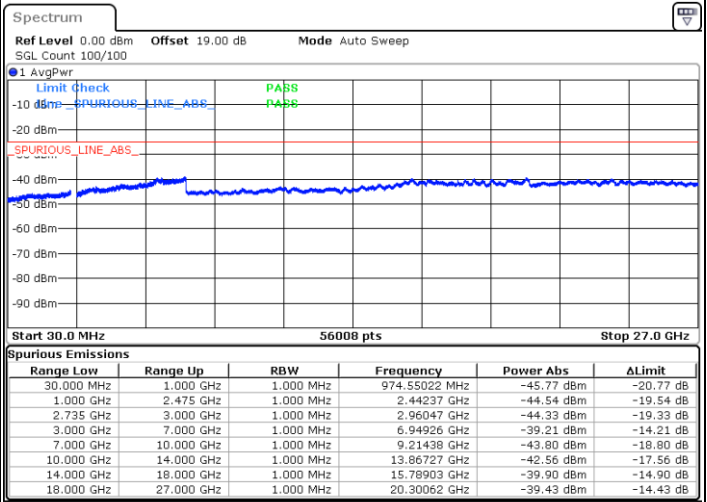

Date: 29.DEC.2020 14:39:06

Date: 29.DEC.2020 14:45:43

Highest Channel / FullIRB

N/A

Date: 29.DEC.2020 14:37:56

LTE Band 41C / 20MHz+15MHz

QPSK

Lowest Channel / 1RB0 and 1RB74

Lowest Channel / 1RB99 and 1RB0

Date: 30.DEC.2020 15:37:36

Date: 30.DEC.2020 15:46:36

Lowest Channel / FullRB

N/A

Date: 30.DEC.2020 15:25:55

LTE Band 41C / 20MHz+15MHz

QPSK

Middle Channel / 1RB0 and 1RB74

Middle Channel / 1RB99 and 1RB0

Date: 30.DEC.2020 16:02:28

Date: 30.DEC.2020 16:08:17

Middle Channel / FullRB

N/A

Date: 30.DEC.2020 16:01:25

LTE Band 41C / 20MHz+15MHz

QPSK

Highest Channel / 1RB0 and 1RB74

Highest Channel / 1RB99 and 1RB0

Date: 4.JAN.2021 09:19:33

Date: 4.JAN.2021 09:34:57

Highest Channel / FullIRB

N/A

Date: 4.JAN.2021 09:16:56