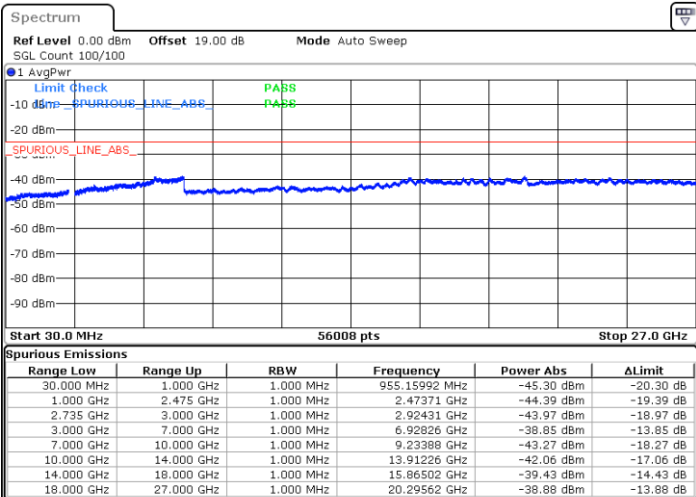

N/A

Date: 30.DEC.2020 10:18:36

LTE Band 41C / 15MHz+15MHz

QPSK

Middle Channel / 1RB0 and 1RB74

Middle Channel / 1RB74 and 1RB0

Date: 30.DEC.2020 10:46:52

Date: 30.DEC.2020 10:56:02

Middle Channel / FullRB

N/A

Date: 30.DEC.2020 10:45:14

LTE Band 41C / 15MHz+15MHz

QPSK

Highest Channel / 1RB0 and 1RB74

Highest Channel / 1RB74 and 1RB0

Date: 30.DEC.2020 11:05:44

Date: 30.DEC.2020 11:25:08

Highest Channel / FullIRB

N/A

Date: 30.DEC.2020 11:03:44

LTE Band 41C / 15MHz+20MHz

QPSK

Lowest Channel / 1RB0 and 1RB99

Lowest Channel / 1RB74 and 1RB0

Date: 30.DEC.2020 11:45:10

Date: 30.DEC.2020 13:48:19

Lowest Channel / FullRB

N/A

Date: 30.DEC.2020 11:42:17

LTE Band 41C / 15MHz+20MHz

QPSK

Middle Channel / 1RB0 and 1RB9