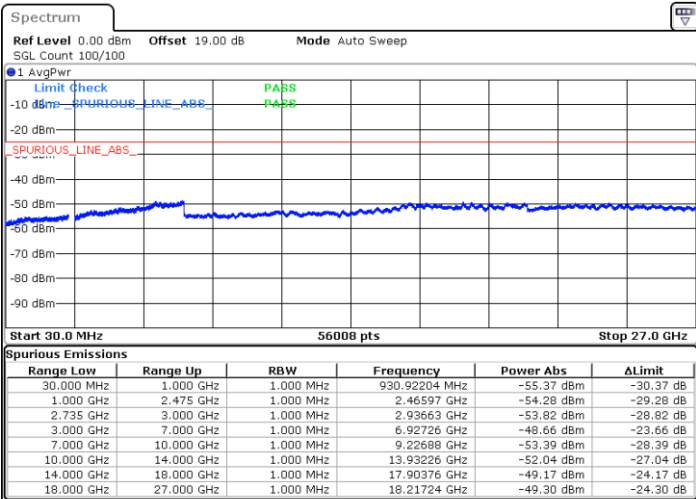

Highest Channel / FullIRB

N/A

Date: 31.DEC.2020 15:05:28

LTE Band 41C / 5MHz+20MHz

16QAM

Lowest Channel / 1RB0 and 1RB99

Lowest Channel / 1RB24 and 1RB0

Date: 27.DEC.2020 14:27:56

Date: 27.DEC.2020 14:37:09

Lowest Channel / FullRB

N/A

Date: 27.DEC.2020 14:19:54

LTE Band 41C / 5MHz+20MHz

16QAM

Middle Channel / 1RB0 and 1RB9

Middle Channel / 1RB24 and 1RB0

Date: 27.DEC.2020 15:04:32

Date: 27.DEC.2020 15:20:25

Middle Channel / FullIRB

N/A

Date: 27.DEC.2020 14:48:05

LTE Band 41C / 5MHz+20MHz

16QAM

Highest Channel / 1RB0 and 1RB99

Highest Channel / 1RB24 and 1RB0

Date: 27.DEC.2020 15:49:54

Date: 27.DEC.2020 16:35:25

Highest Channel / FullIRB

N/A

Date: 27.DEC.2020 15:36:09

LTE Band 41C / 10MHz+15MHz

16QAM