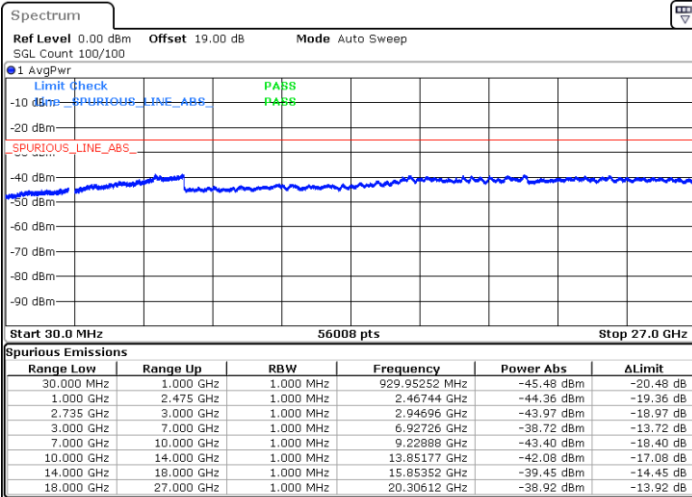

Highest Channel / 1RB24 and 1RB0

Date: 27.DEC.2020 15:49:54

Date: 27.DEC.2020 16:35:25

Highest Channel / FullIRB

N/A

Date: 27.DEC.2020 15:36:09

LTE Band 41C / 10MHz+15MHz

16QAM

Lowest Channel / 1RB0 and 1RB74

Lowest Channel / 1RB49 and 1RB0

Date: 28.DEC.2020 10:24:54

Date: 28.DEC.2020 10:33:49

Lowest Channel / FullRB

N/A

Date: 28.DEC.2020 10:17:51

LTE Band 41C / 10MHz+15MHz

LTE Band 41C / 10MHz+15MHz

16QAM

Highest Channel / 1RB0 and 1RB74

Highest Channel / 1RB49 and 1RB0

Date: 28.DEC.2020 16:51:42

Date: 28.DEC.2020 16:56:53

Highest Channel / FullIRB

N/A