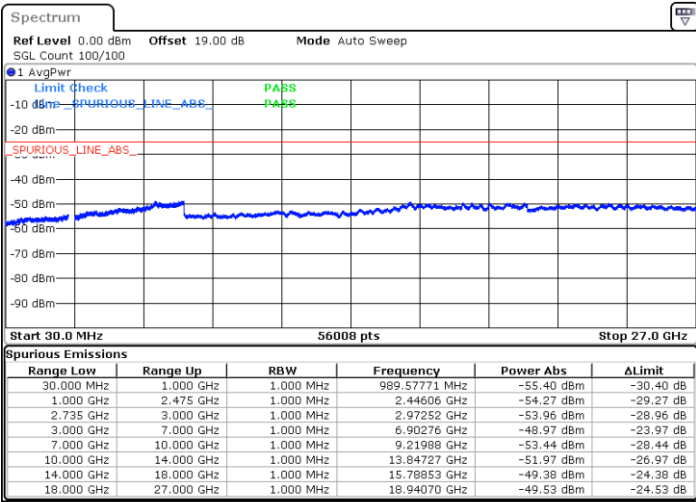

Middle Channel / FullRB

N/A

Date: 30.DEC.2020 10:45:14

LTE Band 41C / 15MHz+15MHz

QPSK

Highest Channel / 1RB0 and 1RB74

Highest Channel / 1RB74 and 1RB0

Date: 30.DEC.2020 11:05:44

Date: 30.DEC.2020 11:25:08

Highest Channel / FullIRB

N/A

Date: 30.DEC.2020 11:03:44

LTE Band 41C / 15MHz+20MHz

QPSK

Lowest Channel / 1RB0 and 1RB99

Lowest Channel / 1RB74 and 1RB0

Date: 30.DEC.2020 11:45:10

Date: 30.DEC.2020 13:48:19

Lowest Channel / FullRB

N/A

Date: 30.DEC.2020 11:42:17

LTE Band 41C / 15MHz+20MHz

QPSK

Middle Channel / 1RB0 and 1RB9

Highest Channel / 1RB0 and 1RB99

Highest Channel / 1RB74 and 1RB0

Date: 30.DEC.2020 14:49:12

Date: 30.DEC.2020 15:04:49

Highest Channel / FullIRB

N/A

Date: 30.DEC.2020 14:46:37

LTE Band 41C / 20MHz+5MHz