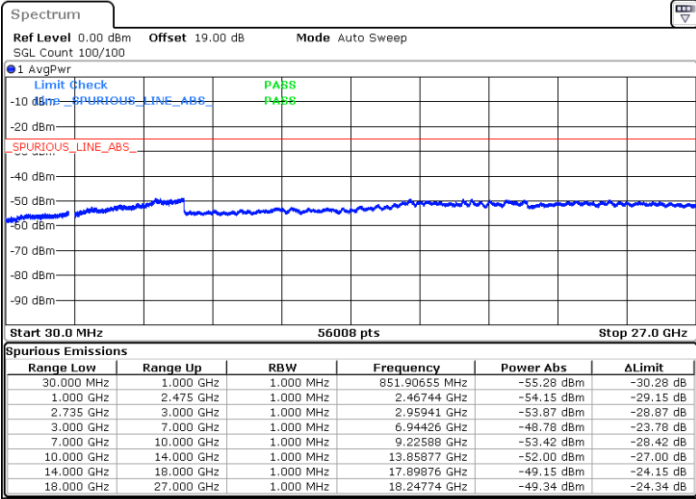

N/A

Date: 31.DEC.2020 14:36:28

LTE Band 41C / 20MHz+20MHz

QPSK

Highest Channel / 1RB0 and 1RB99

Highest Channel / 1RB99 and 1RB0

Date: 31.DEC.2020 15:20:24

Date: 31.DEC.2020 15:23:33

Highest Channel / FullIRB

N/A

Date: 31.DEC.2020 15:05:28

LTE Band 41C / 5MHz+20MHz

16QAM

Lowest Channel / 1RB0 and 1RB99

Lowest Channel / 1RB24 and 1RB0

Date: 27.DEC.2020 14:27:56

Date: 27.DEC.2020 14:37:09

Lowest Channel / FullRB

N/A

Date: 27.DEC.2020 14:19:54

LTE Band 41C / 5MHz+20MHz

16QAM

Middle Channel / 1RB0 and 1RB9

Middle Channel / 1RB24 and 1RB0

Date: 27.DEC.2020 15:04:32

Date: 27.DEC.2020 15:20:25

Middle Channel / FullIRB

N/A

Date: 27.DEC.2020 14:48:05

LTE Band 41C / 5MHz+20MHz

16QAM

Highest Channel / 1RB0 and 1RB99