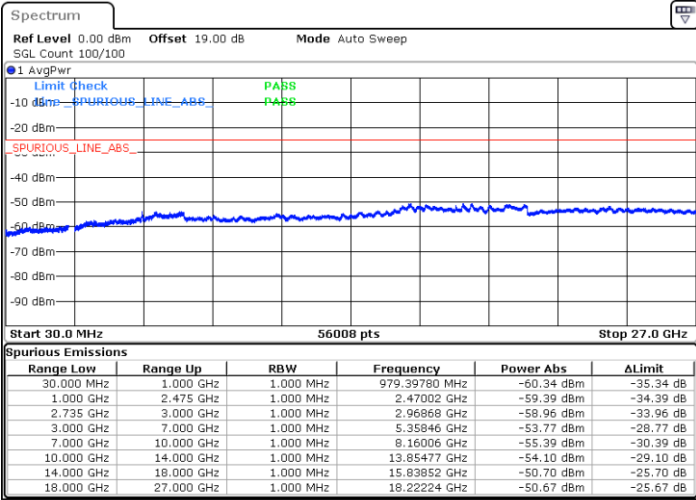

Lowest Channel / FullRB

N/A

Date: 29.DEC.2020 14:02:59

LTE Band 41C / 20MHz+10MHz

QPSK

Middle Channel / 1RB0 and 1RB49

Middle Channel / 1RB99 and 1RB0

Date: 29.DEC.2020 14:22:56

Date: 29.DEC.2020 14:32:15

Middle Channel / FullIRB

N/A

Date: 29.DEC.2020 14:20:01

LTE Band 41C / 20MHz+10MHz

QPSK

Highest Channel / 1RB0 and 1RB49

Highest Channel / 1RB99 and 1RB0

Date: 29.DEC.2020 14:39:06

Date: 29.DEC.2020 14:45:43

Highest Channel / FullIRB

N/A

Date: 29.DEC.2020 14:37:56

LTE Band 41C / 20MHz+15MHz

QPSK

Lowest Channel / 1RB0 and 1RB74

Lowest Channel / 1RB99 and 1RB0

Date: 30.DEC.2020 15:37:36

Date: 30.DEC.2020 15:46:36

Lowest Channel / FullRB

N/A

Date: 30.DEC.2020 15:25:55

LTE Band 41C / 20MHz+15MHz

QPSK