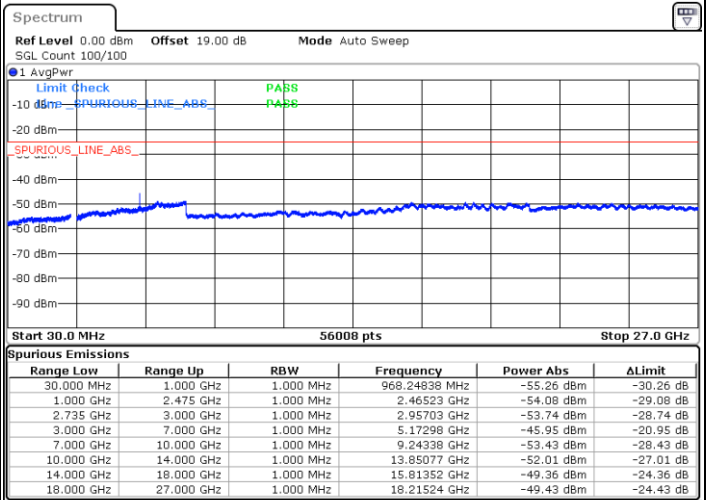

Highest Channel / FullIRB

N/A

Date: 31.DEC.2020 15:05:28

LTE Band 41C / 5MHz+20MHz

16QAM

Lowest Channel / 1RB0 and 1RB99

Lowest Channel / 1RB24 and 1RB0

Date: 27.DEC.2020 14:27:56

Date: 27.DEC.2020 14:37:09

Lowest Channel / FullRB

N/A

Date: 27.DEC.2020 14:19:54

LTE Band 41C / 5MHz+20MHz

16QAM

Middle Channel / 1RB0 and 1RB9

Middle Channel / 1RB24 and 1RB0

Date: 27.DEC.2020 15:04:32

Date: 27.DEC.2020 15:20:25

Middle Channel / FullIRB

N/A

Date: 27.DEC.2020 14:48:05

LTE Band 41C / 5MHz+20MHz

16QAM

Highest Channel / 1RB0 and 1RB99

Highest Channel / 1RB24 and 1RB0

Date: 27.DEC.2020 15:49:54

Date: 27.DEC.2020 16:35:25

Highest Channel / FullIRB

N/A

Date: 27.DEC.2020 15:36:09

LTE Band 41C / 10MHz+15MHz

16QAM