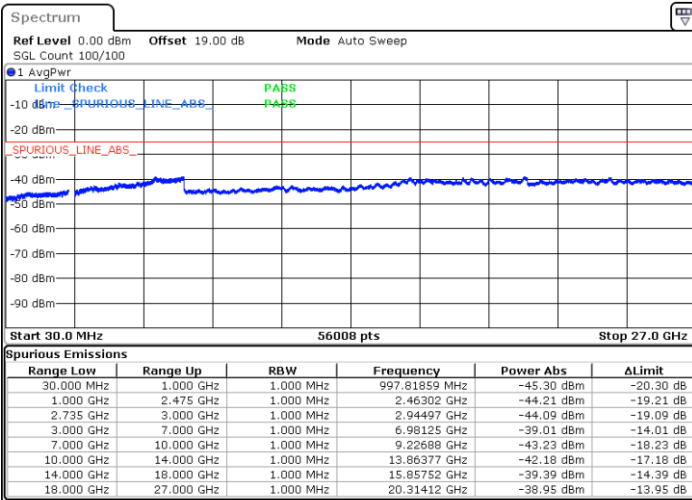

LTE Band 41C / 15MHz+10MHz

QPSK

Highest Channel / 1RB0 and 1RB49

Highest Channel / 1RB74 and 1RB0

Date: 29.DEC.2020 01:22:49

Date: 29.DEC.2020 01:01:14

Highest Channel / FullIRB

N/A

Date: 29.DEC.2020 01:24:06

LTE Band 41C / 15MHz+15MHz

QPSK

Lowest Channel / 1RB0 and 1RB74

Lowest Channel / 1RB74 and 1RB0

Date: 30.DEC.2020 10:20:00

Date: 30.DEC.2020 10:32:52

Lowest Channel / FullRB