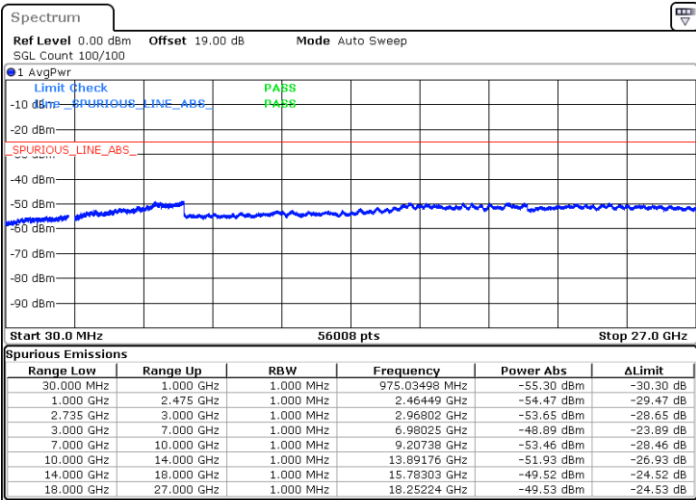

LTE Band 41C / 10MHz+15MHz

16QAM

Highest Channel / 1RB0 and 1RB74

Highest Channel / 1RB49 and 1RB0

Date: 28.DEC.2020 16:51:42

Date: 28.DEC.2020 16:56:53

Highest Channel / FullIRB

N/A

Date: 28.DEC.2020 16:44:33

LTE Band 41C / 10MHz+20MHz

16QAM

Lowest Channel / 1RB0 and 1RB99

Lowest Channel / 1RB49 and 1RB0

Date: 29.DEC.2020 11:21:04

Date: 29.DEC.2020 11:33:12

Lowest Channel / FullRB

N/A

Date: 29.DEC.2020 11:13:35

LTE Band 41C / 10MHz+20MHz

16QAM

Middle Channel / 1RB0 and 1RB9

Middle Channel / 1RB49 and 1RB0

Date: 29.DEC.2020 11:48:33

Date: 29.DEC.2020 11:43:29