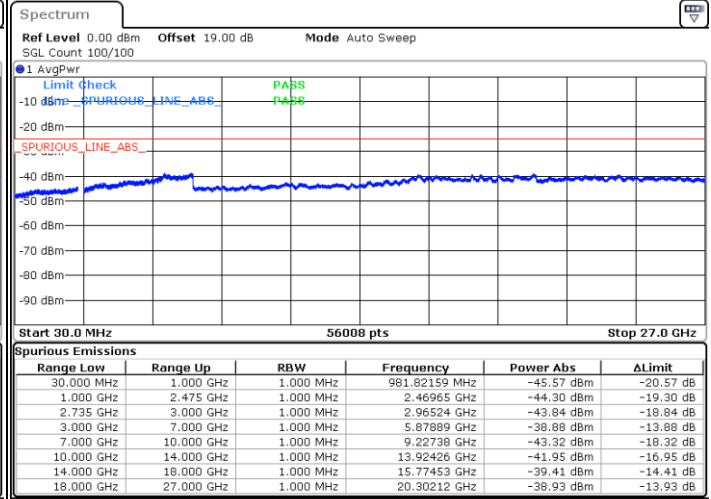

Date: 27.DEC.2020 15:04:32

Date: 27.DEC.2020 15:20:25

Middle Channel / FullIRB

N/A

Date: 27.DEC.2020 14:48:05

LTE Band 41C / 5MHz+20MHz

16QAM

Highest Channel / 1RB0 and 1RB99

Highest Channel / 1RB24 and 1RB0

Date: 27.DEC.2020 15:49:54

Date: 27.DEC.2020 16:35:25

Highest Channel / FullIRB

N/A

Date: 27.DEC.2020 15:36:09

LTE Band 41C / 10MHz+15MHz

16QAM

Lowest Channel / 1RB0 and 1RB74

Lowest Channel / 1RB49 and 1RB0

Date: 28.DEC.2020 10:24:54

Date: 28.DEC.2020 10:33:49

Lowest Channel / FullRB

N/A

Date: 28.DEC.2020 10:17:51

LTE Band 41C / 10MHz+15MHz