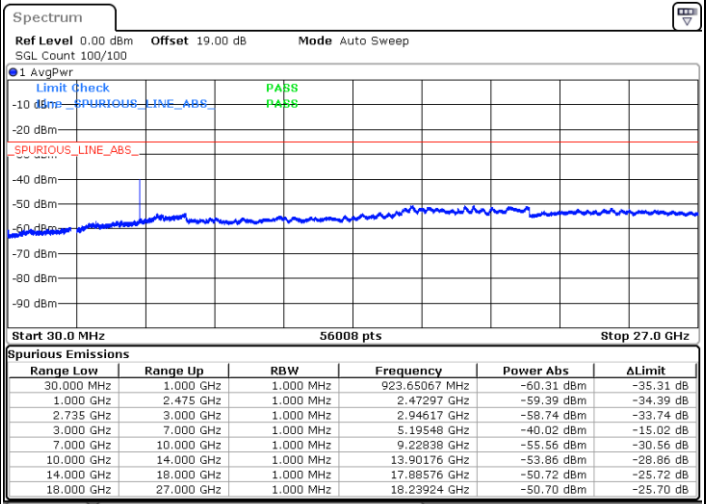

N/A

Date: 28.DEC.2020 09:51:11

LTE Band 41C / 20MHz+10MHz

QPSK

Lowest Channel / 1RB0 and 1RB49

Lowest Channel / 1RB99 and 1RB0

Date: 29.DEC.2020 14:05:18

Date: 29.DEC.2020 14:14:14

Lowest Channel / FullRB

N/A

Date: 29.DEC.2020 14:02:59

LTE Band 41C / 20MHz+10MHz

QPSK

Middle Channel / 1RB0 and 1RB49

Middle Channel / 1RB99 and 1RB0

Date: 29.DEC.2020 14:22:56

Date: 29.DEC.2020 14:32:15

Middle Channel / FullIRB

N/A

Date: 29.DEC.2020 14:20:01

LTE Band 41C / 20MHz+10MHz

QPSK

Highest Channel / 1RB0 and 1RB49

Highest Channel / 1RB99 and 1RB0

Date: 29.DEC.2020 14:39:06

Date: 29.DEC.2020 14:45:43

Highest Channel / FullIRB

N/A

Date: 29.DEC.2020 14:37:56

LTE Band 41C / 20MHz+15MHz

QPSK

Lowest Channel / 1RB0 and 1RB74