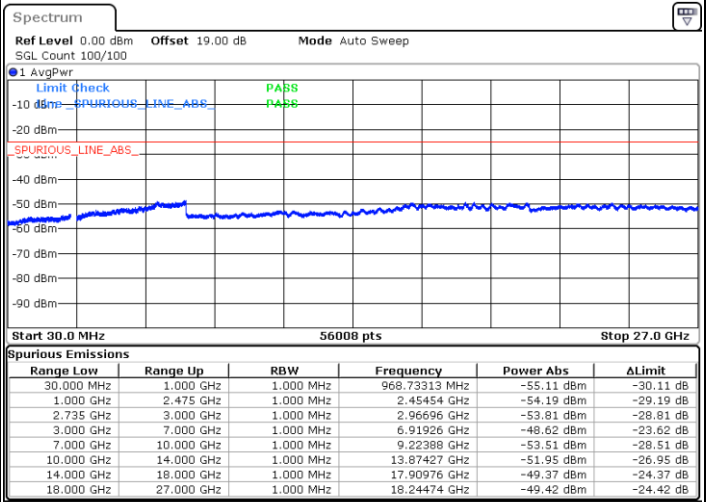

Middle Channel / FullRB

N/A

Date: 30.DEC.2020 10:45:14

LTE Band 41C / 15MHz+15MHz

QPSK

Highest Channel / 1RB0 and 1RB74

Highest Channel / 1RB74 and 1RB0

Date: 30.DEC.2020 11:05:44

Date: 30.DEC.2020 11:25:08

Highest Channel / FullIRB

N/A

Date: 30.DEC.2020 11:03:44

LTE Band 41C / 15MHz+20MHz

QPSK

Lowest Channel / 1RB0 and 1RB99

Lowest Channel / 1RB74 and 1RB0

Date: 30.DEC.2020 11:45:10

Date: 30.DEC.2020 13:48:19

Lowest Channel / FullRB

N/A

Date: 30.DEC.2020 11:42:17

LTE Band 41C / 15MHz+20MHz

QPSK

Middle Channel / 1RB0 and 1RB9

Highest Channel / 1RB0 and 1RB99

Highest Channel / 1RB74 and 1RB0

Date: 30.DEC.2020 14:49:12

Date: 30.DEC.2020 15:04:49

Highest Channel / FullIRB

N/A

Date: 30.DEC.2020 14:46:37

LTE Band 41C / 20MHz+5MHz