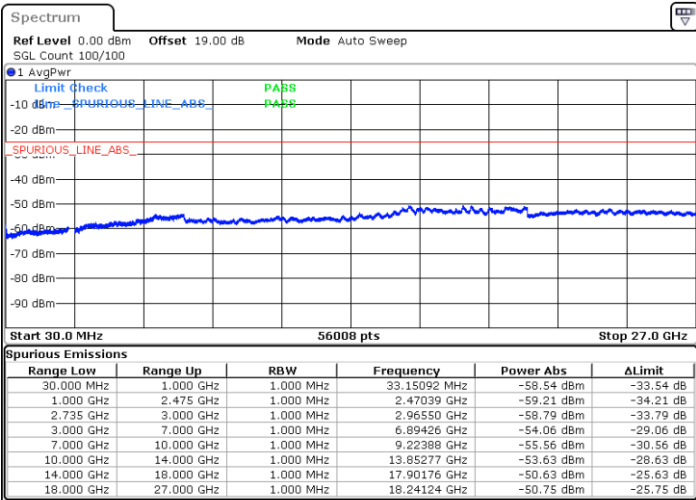

Date: 29.DEC.2020 14:32:15

Middle Channel / FullIRB

N/A

Date: 29.DEC.2020 14:20:01

LTE Band 41C / 20MHz+10MHz

QPSK

Highest Channel / 1RB0 and 1RB49

Highest Channel / 1RB99 and 1RB0

Date: 29.DEC.2020 14:39:06

Date: 29.DEC.2020 14:45:43

Highest Channel / FullIRB

N/A

Date: 29.DEC.2020 14:37:56

LTE Band 41C / 20MHz+15MHz

QPSK

Lowest Channel / 1RB0 and 1RB74

Lowest Channel / 1RB99 and 1RB0

Date: 30.DEC.2020 15:37:36

Date: 30.DEC.2020 15:46:36

Lowest Channel / FullRB

N/A

Date: 30.DEC.2020 15:25:55

LTE Band 41C / 20MHz+15MHz

QPSK