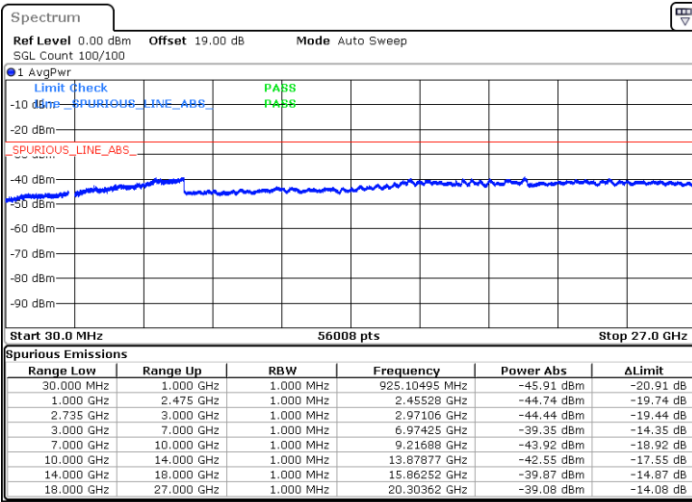

Date: 29.DEC.2020 14:39:06

Date: 29.DEC.2020 14:45:43

Highest Channel / FullIRB

N/A

Date: 29.DEC.2020 14:37:56

LTE Band 41C / 20MHz+15MHz

QPSK

Lowest Channel / 1RB0 and 1RB74

Lowest Channel / 1RB99 and 1RB0

Date: 30.DEC.2020 15:37:36

Date: 30.DEC.2020 15:46:36

Lowest Channel / FullRB

N/A

Date: 30.DEC.2020 15:25:55

LTE Band 41C / 20MHz+15MHz

QPSK

Middle Channel / 1RB0 and 1RB74

Middle Channel / 1RB99 and 1RB0

Date: 30.DEC.2020 16:02:28

Date: 30.DEC.2020 16:08:17

Middle Channel / FullRB

N/A

Date: 30.DEC.2020 16:01:25

LTE Band 41C / 20MHz+15MHz

QPSK

Highest Channel / 1RB0 and 1RB74

Highest Channel / 1RB99 and 1RB0

Date: 4.JAN.2021 09:19:33

Date: 4.JAN.2021 09:34:57

Highest Channel / FullIRB

N/A

Date: 4.JAN.2021 09:16:56