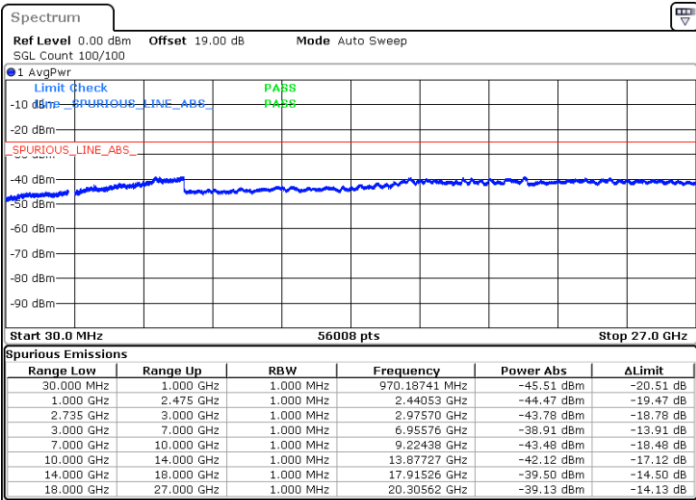

N/A

Date: 30.DEC.2020 10:18:36

LTE Band 41C / 15MHz+15MHz

QPSK

Middle Channel / 1RB0 and 1RB74

Middle Channel / 1RB74 and 1RB0

Date: 30.DEC.2020 10:46:52

Date: 30.DEC.2020 10:56:02

Middle Channel / FullRB

N/A

Date: 30.DEC.2020 10:45:14

LTE Band 41C / 15MHz+15MHz

QPSK

Highest Channel / 1RB0 and 1RB74

Highest Channel / 1RB74 and 1RB0

Date: 30.DEC.2020 11:05:44

Date: 30.DEC.2020 11:25:08

Highest Channel / FullIRB

N/A

Date: 30.DEC.2020 11:03:44

LTE Band 41C / 15MHz+20MHz

QPSK

Lowest Channel / 1RB0 and 1RB99

Lowest Channel / 1RB74 and 1RB0

Date: 30.DEC.2020 11:45:10

Date: 30.DEC.2020 13:48:19

Lowest Channel / FullRB

N/A

Date: 30.DEC.2020 11:42:17

LTE Band 41C / 15MHz+20MHz

QPSK

Middle Channel / 1RB0 and 1RB9