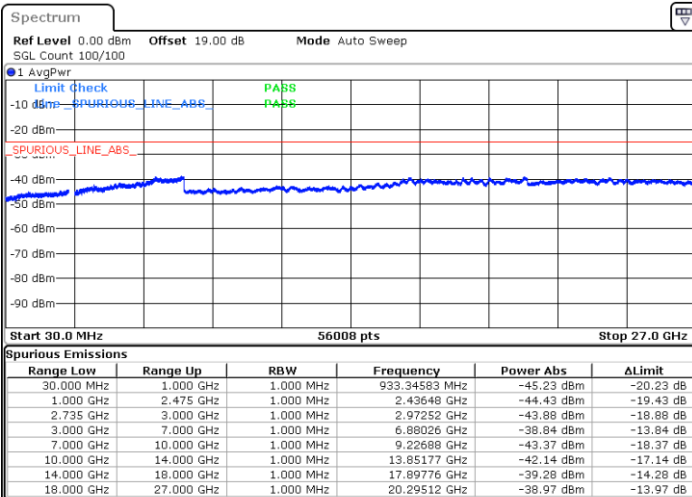

LTE Band 41C / 15MHz+10MHz

QPSK

Highest Channel / 1RB0 and 1RB49

Highest Channel / 1RB74 and 1RB0

Date: 29.DEC.2020 01:22:49

Date: 29.DEC.2020 01:01:14

Highest Channel / FullIRB

N/A

Date: 29.DEC.2020 01:24:06

LTE Band 41C / 15MHz+15MHz

QPSK

Lowest Channel / 1RB0 and 1RB74

Lowest Channel / 1RB74 and 1RB0

Date: 30.DEC.2020 10:20:00

Date: 30.DEC.2020 10:32:52

Lowest Channel / FullRB