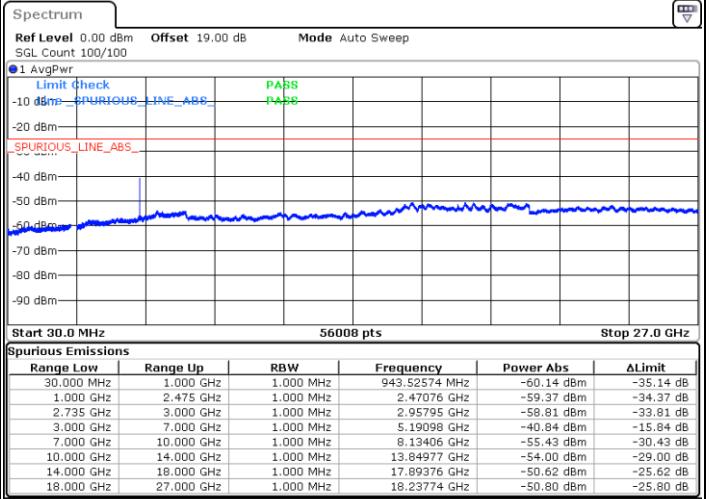

Date: 29.DEC.2020 14:39:06

Date: 29.DEC.2020 14:45:43

Highest Channel / FullIRB

N/A

Date: 29.DEC.2020 14:37:56

LTE Band 41C / 20MHz+15MHz

QPSK

Lowest Channel / 1RB0 and 1RB74

Lowest Channel / 1RB99 and 1RB0

Date: 30.DEC.2020 15:37:36

Date: 30.DEC.2020 15:46:36

Lowest Channel / FullRB

N/A

Date: 30.DEC.2020 15:25:55

LTE Band 41C / 20MHz+15MHz

QPSK

Middle Channel / 1RB0 and 1RB74

Middle Channel / 1RB99 and 1RB0

Date: 30.DEC.2020 16:02:28

Date: 30.DEC.2020 16:08:17

Middle Channel / FullRB

N/A

Date: 30.DEC.2020 16:01:25

LTE Band 41C / 20MHz+15MHz

QPSK

Highest Channel / 1RB0 and 1RB74

Highest Channel / 1RB99 and 1RB0

Date: 4.JAN.2021 09:19:33

Date: 4.JAN.2021 09:34:57

Highest Channel / FullIRB

N/A

Date: 4.JAN.2021 09:16:56