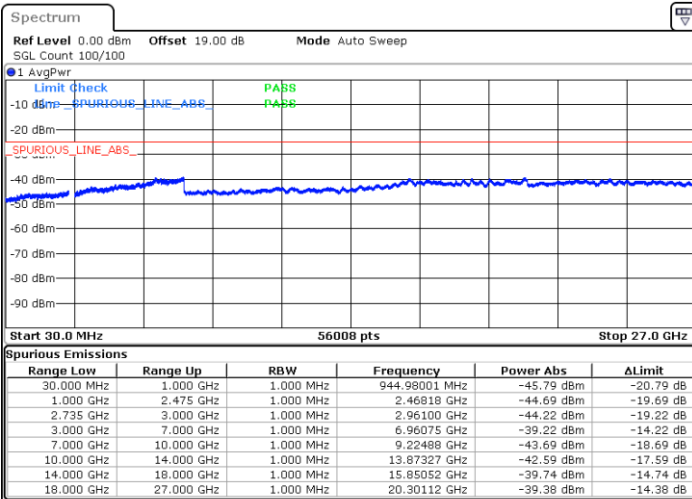

Middle Channel / 1RB0 and 1RB74

Middle Channel / 1RB99 and 1RB0

Date: 30.DEC.2020 16:02:28

Date: 30.DEC.2020 16:08:17

Middle Channel / FullRB

N/A

Date: 30.DEC.2020 16:01:25

LTE Band 41C / 20MHz+15MHz

QPSK

Highest Channel / 1RB0 and 1RB74

Highest Channel / 1RB99 and 1RB0

Date: 4.JAN.2021 09:19:33

Date: 4.JAN.2021 09:34:57

Highest Channel / FullIRB

N/A

Date: 4.JAN.2021 09:16:56

LTE Band 41C / 20MHz+20MHz

QPSK

Lowest Channel / 1RB0 and 1RB99

Lowest Channel / 1RB99 and 1RB0

Date: 31.DEC.2020 14:16:59

Date: 31.DEC.2020 14:27:23

Lowest Channel / FullRB

N/A