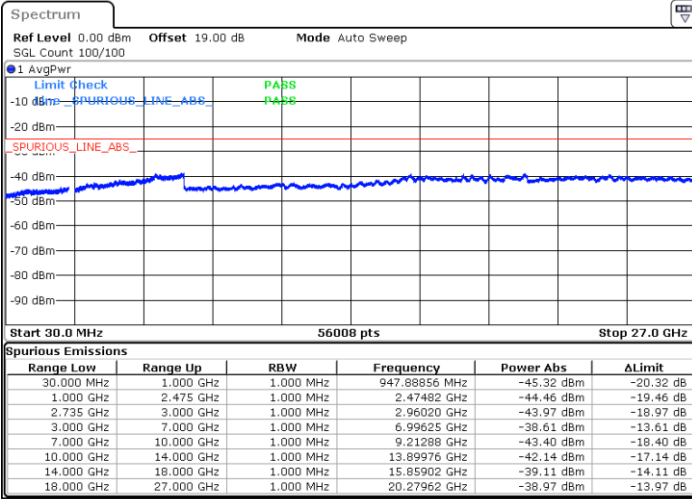

Highest Channel / 1RB24 and 1RB0

Date: 27.DEC.2020 15:49:54

Date: 27.DEC.2020 16:35:25

Highest Channel / FullIRB

N/A

Date: 27.DEC.2020 15:36:09

LTE Band 41C / 10MHz+15MHz

16QAM

Lowest Channel / 1RB0 and 1RB74

Lowest Channel / 1RB49 and 1RB0

Date: 28.DEC.2020 10:24:54

Date: 28.DEC.2020 10:33:49

Lowest Channel / FullRB

N/A

Date: 28.DEC.2020 10:17:51

LTE Band 41C / 10MHz+15MHz

16QAM

MiddleChannel / 1RB0 and 1RB74

Middle Channel / 1RB49 and 1RB0

Date: 28.DEC.2020 10:45:40

Date: 28.DEC.2020 16:21:44

Middle Channel / FullIRB

N/A

Date: 28.DEC.2020 10:39:50

LTE Band 41C / 10MHz+15MHz

16QAM

Highest Channel / 1RB0 and 1RB74

Highest Channel / 1RB49 and 1RB0

Date: 28.DEC.2020 16:51:42

Date: 28.DEC.2020 16:56:53

Highest Channel / FullIRB

N/A