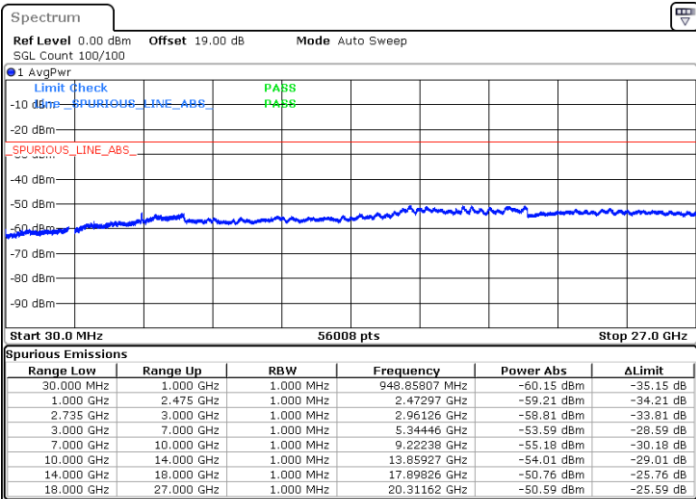

Date: 31.DEC.2020 14:15:39

LTE Band 41C / 20MHz+20MHz

QPSK

MiddleChannel / 1RB0 and 1RB99

Middle Channel / 1RB99 and 1RB0

Date: 31.DEC.2020 14:44:43

Date: 31.DEC.2020 14:59:15

Middle Channel / FullIRB

N/A

Date: 31.DEC.2020 14:36:28

LTE Band 41C / 20MHz+20MHz

QPSK

Highest Channel / 1RB0 and 1RB99

Highest Channel / 1RB99 and 1RB0

Date: 31.DEC.2020 15:20:24

Date: 31.DEC.2020 15:23:33

Highest Channel / FullIRB

N/A

Date: 31.DEC.2020 15:05:28

LTE Band 41C / 5MHz+20MHz

16QAM

Lowest Channel / 1RB0 and 1RB99

Lowest Channel / 1RB24 and 1RB0

Date: 27.DEC.2020 14:27:56