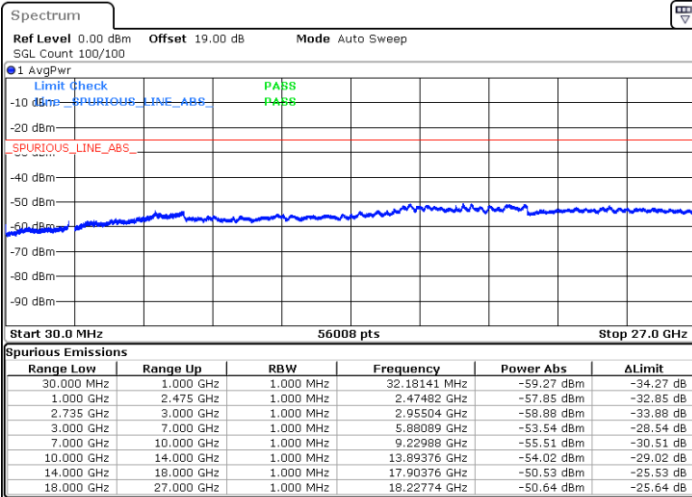

QPSK

Highest Channel / 1RB0 and 1RB74

Highest Channel / 1RB99 and 1RB0

Date: 4.JAN.2021 09:19:33

Date: 4.JAN.2021 09:34:57

Highest Channel / FullIRB

N/A

Date: 4.JAN.2021 09:16:56

LTE Band 41C / 20MHz+20MHz

QPSK

Lowest Channel / 1RB0 and 1RB99

Lowest Channel / 1RB99 and 1RB0

Date: 31.DEC.2020 14:16:59

Date: 31.DEC.2020 14:27:23

Lowest Channel / FullRB

N/A

Date: 31.DEC.2020 14:15:39

LTE Band 41C / 20MHz+20MHz

QPSK

MiddleChannel / 1RB0 and 1RB99

Middle Channel / 1RB99 and 1RB0

Date: 31.DEC.2020 14:44:43

Date: 31.DEC.2020 14:59:15

Middle Channel / FullIRB