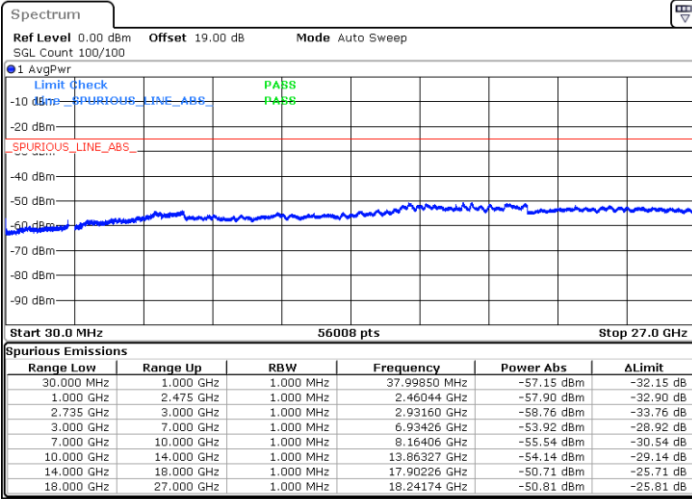

Middle Channel / 1RB0 and 1RB74

Middle Channel / 1RB99 and 1RB0

Date: 30.DEC.2020 16:02:28

Date: 30.DEC.2020 16:08:17

Middle Channel / FullRB

N/A

Date: 30.DEC.2020 16:01:25

LTE Band 41C / 20MHz+15MHz

QPSK

Highest Channel / 1RB0 and 1RB74

Highest Channel / 1RB99 and 1RB0

Date: 4.JAN.2021 09:19:33

Date: 4.JAN.2021 09:34:57

Highest Channel / FullIRB

N/A

Date: 4.JAN.2021 09:16:56

LTE Band 41C / 20MHz+20MHz

QPSK

Lowest Channel / 1RB0 and 1RB99

Lowest Channel / 1RB99 and 1RB0

Date: 31.DEC.2020 14:16:59

Date: 31.DEC.2020 14:27:23

Lowest Channel / FullRB

N/A