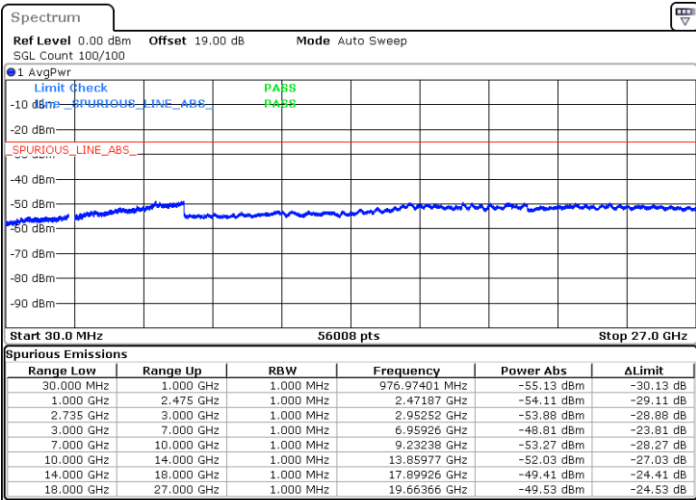

Highest Channel / 1RB0 and 1RB99

Highest Channel / 1RB74 and 1RB0

Date: 30.DEC.2020 14:49:12

Date: 30.DEC.2020 15:04:49

Highest Channel / FullIRB

N/A

Date: 30.DEC.2020 14:46:37

LTE Band 41C / 20MHz+5MHz

QPSK

Lowest Channel / 1RB0 and 1RB24

Lowest Channel / 1RB99 and 1RB0

Date: 27.DEC.2020 17:14:28

Date: 27.DEC.2020 18:01:56

Lowest Channel / FullRB

N/A

Date: 27.DEC.2020 17:12:06

LTE Band 41C / 20MHz+5MHz

QPSK

Middle Channel / 1RB0 and 1RB24

Middle Channel / 1RB99 and 1RB0

Date: 28.DEC.2020 09:33:05

Date: 28.DEC.2020 09:41:57

Middle Channel / FullRB

N/A

Date: 28.DEC.2020 09:31:50

LTE Band 41C / 20MHz+5MHz

QPSK

Highest Channel / 1RB0 and 1RB24

Highest Channel / 1RB99 and 1RB0

Date: 28.DEC.2020 09:52:57

Date: 28.DEC.2020 10:11:00

Highest Channel / FullIRB