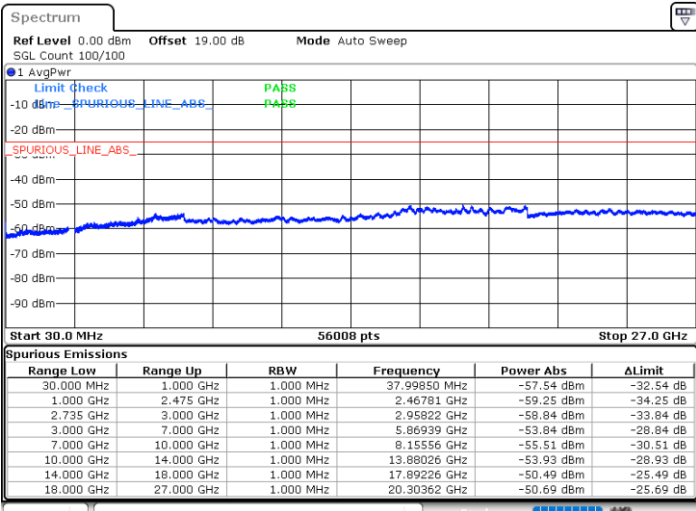

LTE Band 41C / 20MHz+20MHz

QPSK

Lowest Channel / 1RB0 and 1RB99

Lowest Channel / 1RB99 and 1RB0

Date: 31.DEC.2020 14:16:59

Date: 31.DEC.2020 14:27:23

Lowest Channel / FullRB

N/A

Date: 31.DEC.2020 14:15:39

LTE Band 41C / 20MHz+20MHz

QPSK

MiddleChannel / 1RB0 and 1RB99

Middle Channel / 1RB99 and 1RB0

Date: 31.DEC.2020 14:44:43

Date: 31.DEC.2020 14:59:15

Middle Channel / FullIRB

N/A

Date: 31.DEC.2020 14:36:28

LTE Band 41C / 20MHz+20MHz

QPSK

Highest Channel / 1RB0 and 1RB99

Highest Channel / 1RB99 and 1RB0

Date: 31.DEC.2020 15:20:24

Date: 31.DEC.2020 15:23:33

Highest Channel / FullIRB

N/A

Date: 31.DEC.2020 15:05:28

LTE Band 41C / 5MHz+20MHz

16QAM

Lowest Channel / 1RB0 and 1RB99

Lowest Channel / 1RB24 and 1RB0

Date: 27.DEC.2020 14:27:56