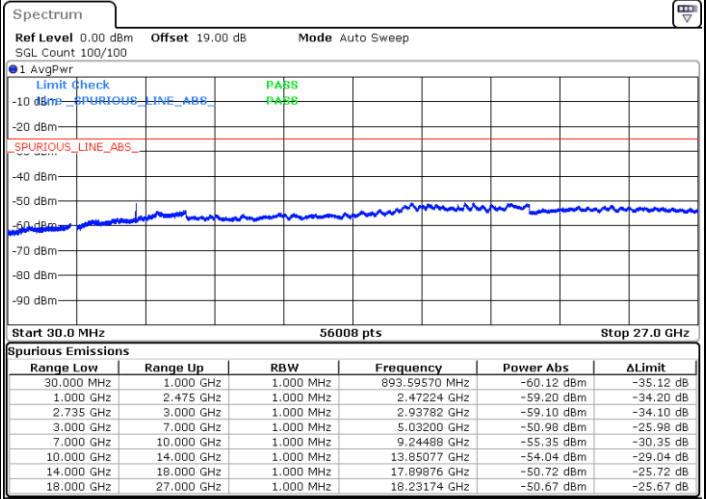

QPSK

Highest Channel / 1RB0 and 1RB74

Highest Channel / 1RB99 and 1RB0

Date: 4.JAN.2021 09:19:33

Date: 4.JAN.2021 09:34:57

Highest Channel / FullIRB

N/A

Date: 4.JAN.2021 09:16:56

LTE Band 41C / 20MHz+20MHz

QPSK

Lowest Channel / 1RB0 and 1RB99

Lowest Channel / 1RB99 and 1RB0

Date: 31.DEC.2020 14:16:59

Date: 31.DEC.2020 14:27:23

Lowest Channel / FullRB

N/A

Date: 31.DEC.2020 14:15:39

LTE Band 41C / 20MHz+20MHz

QPSK

MiddleChannel / 1RB0 and 1RB99

Middle Channel / 1RB99 and 1RB0

Date: 31.DEC.2020 14:44:43

Date: 31.DEC.2020 14:59:15

Middle Channel / FullIRB

N/A

Date: 31.DEC.2020 14:36:28

LTE Band 41C / 20MHz+20MHz

QPSK

Highest Channel / 1RB0 and 1RB99

Highest Channel / 1RB99 and 1RB0

Date: 31.DEC.2020 15:20:24

Date: 31.DEC.2020 15:23:33