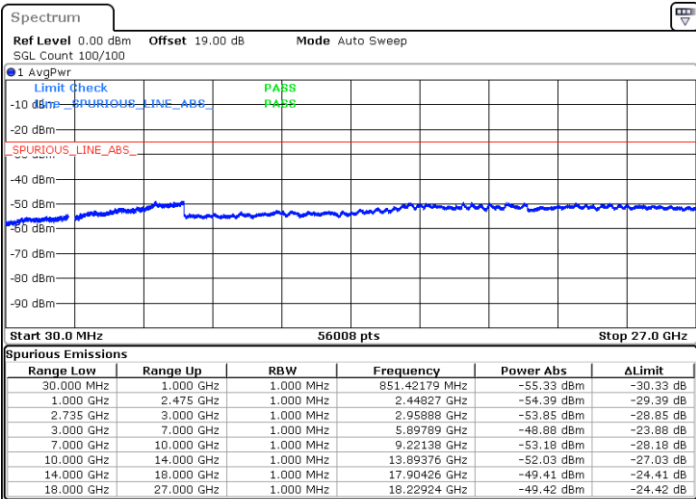

Middle Channel / FullIRB

N/A

Date: 29.DEC.2020 11:53:11