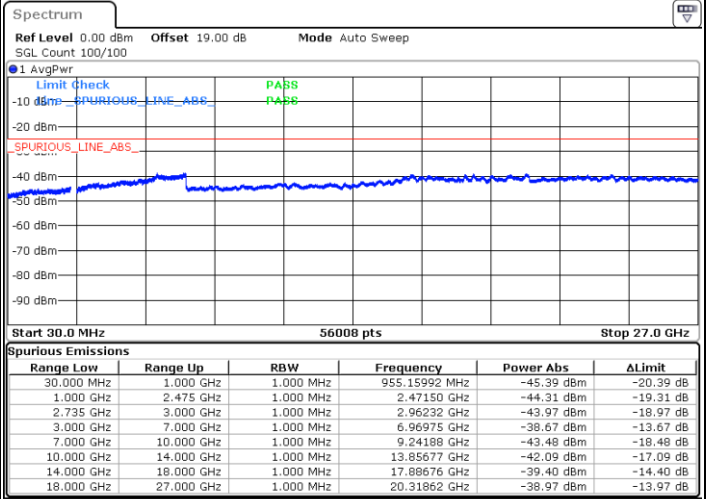

Highest Channel / 1RB24 and 1RB0

Date: 27.DEC.2020 15:49:54

Date: 27.DEC.2020 16:35:25

Highest Channel / FullIRB

N/A

Date: 27.DEC.2020 15:36:09

LTE Band 41C / 10MHz+15MHz

16QAM

Lowest Channel / 1RB0 and 1RB74

Lowest Channel / 1RB49 and 1RB0

Date: 28.DEC.2020 10:24:54

Date: 28.DEC.2020 10:33:49

Lowest Channel / FullRB

N/A

Date: 28.DEC.2020 10:17:51

LTE Band 41C / 10MHz+15MHz

16QAM

MiddleChannel / 1RB0 and 1RB74

Middle Channel / 1RB49 and 1RB0

Date: 28.DEC.2020 10:45:40

Date: 28.DEC.2020 16:21:44

Middle Channel / FullIRB

N/A

Date: 28.DEC.2020 10:39:50

LTE Band 41C / 10MHz+15MHz

16QAM

Highest Channel / 1RB0 and 1RB74

Highest Channel / 1RB49 and 1RB0

Date: 28.DEC.2020 16:51:42

Date: 28.DEC.2020 16:56:53

Highest Channel / FullIRB

N/A