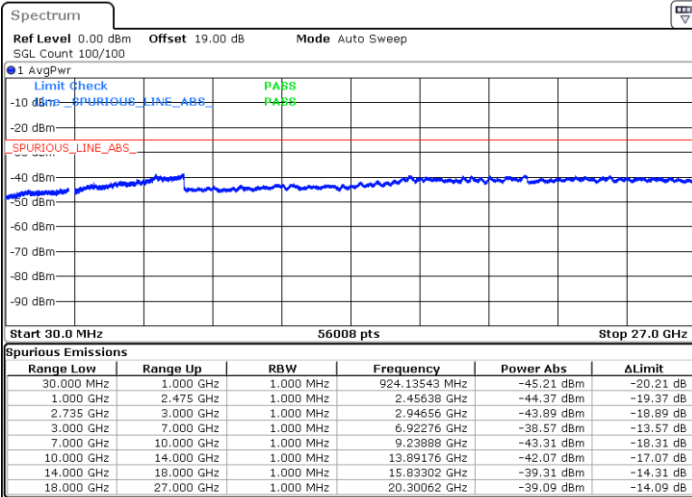

Lowest Channel / 1RB0 and 1RB74

Lowest Channel / 1RB49 and 1RB0

Date: 28.DEC.2020 10:24:54

Date: 28.DEC.2020 10:33:49

Lowest Channel / FullRB

N/A

Date: 28.DEC.2020 10:17:51

LTE Band 41C / 10MHz+15MHz

LTE Band 41C / 10MHz+15MHz

16QAM

Highest Channel / 1RB0 and 1RB74

Highest Channel / 1RB49 and 1RB0

Date: 28.DEC.2020 16:51:42

Date: 28.DEC.2020 16:56:53

Highest Channel / FullIRB

N/A

Date: 28.DEC.2020 16:44:33

LTE Band 41C / 10MHz+20MHz

16QAM

Lowest Channel / 1RB0 and 1RB99

Lowest Channel / 1RB49 and 1RB0

Date: 29.DEC.2020 11:21:04

Date: 29.DEC.2020 11:33:12

Lowest Channel / FullRB