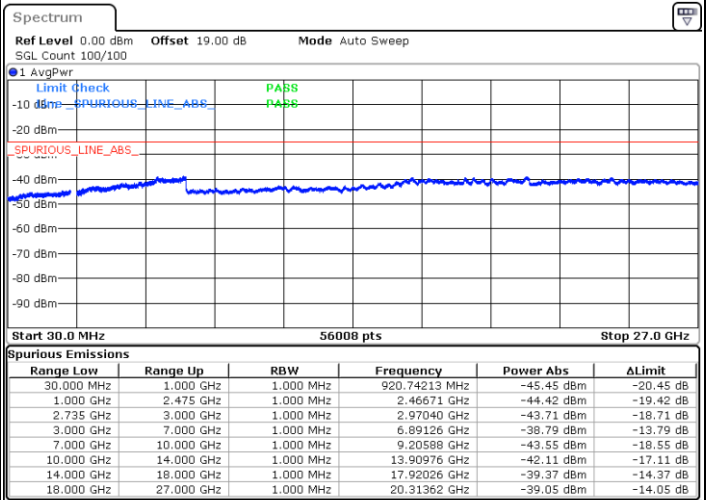

Date: 29.DEC.2020 01:24:06

LTE Band 41C / 15MHz+15MHz

QPSK

Lowest Channel / 1RB0 and 1RB74

Lowest Channel / 1RB74 and 1RB0

Date: 30.DEC.2020 10:20:00

Date: 30.DEC.2020 10:32:52

Lowest Channel / FullRB

N/A

Date: 30.DEC.2020 10:18:36

LTE Band 41C / 15MHz+15MHz

QPSK

Middle Channel / 1RB0 and 1RB74

Middle Channel / 1RB74 and 1RB0

Date: 30.DEC.2020 10:46:52

Date: 30.DEC.2020 10:56:02

Middle Channel / FullRB

N/A

Date: 30.DEC.2020 10:45:14

LTE Band 41C / 15MHz+15MHz

QPSK

Highest Channel / 1RB0 and 1RB74

Highest Channel / 1RB74 and 1RB0

Date: 30.DEC.2020 11:05:44

Date: 30.DEC.2020 11:25:08

Highest Channel / FullIRB

N/A

Date: 30.DEC.2020 11:03:44

LTE Band 41C / 15MHz+20MHz

QPSK

Lowest Channel / 1RB0 and 1RB99

Lowest Channel / 1RB74 and 1RB0