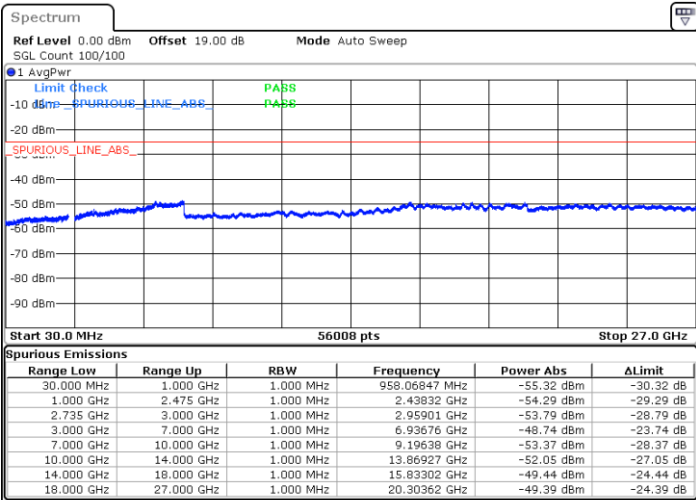

Date: 30.DEC.2020 11:25:08

Highest Channel / FullIRB

N/A

Date: 30.DEC.2020 11:03:44

LTE Band 41C / 15MHz+20MHz

QPSK

Lowest Channel / 1RB0 and 1RB99

Lowest Channel / 1RB74 and 1RB0

Date: 30.DEC.2020 11:45:10

Date: 30.DEC.2020 13:48:19

Lowest Channel / FullRB

N/A

Date: 30.DEC.2020 11:42:17

LTE Band 41C / 15MHz+20MHz

QPSK

Middle Channel / 1RB0 and 1RB9

Middle Channel / 1RB74 and 1RB0

Date: 30.DEC.2020 14:04:30

Date: 30.DEC.2020 14:28:48

Middle Channel / FullIRB

N/A

Date: 30.DEC.2020 14:01:51

LTE Band 41C / 15MHz+20MHz

QPSK

Highest Channel / 1RB0 and 1RB99

Highest Channel / 1RB74 and 1RB0

Date: 30.DEC.2020 14:49:12

Date: 30.DEC.2020 15:04:49

Highest Channel / FullIRB

N/A

Date: 30.DEC.2020 14:46:37

LTE Band 41C / 20MHz+5MHz