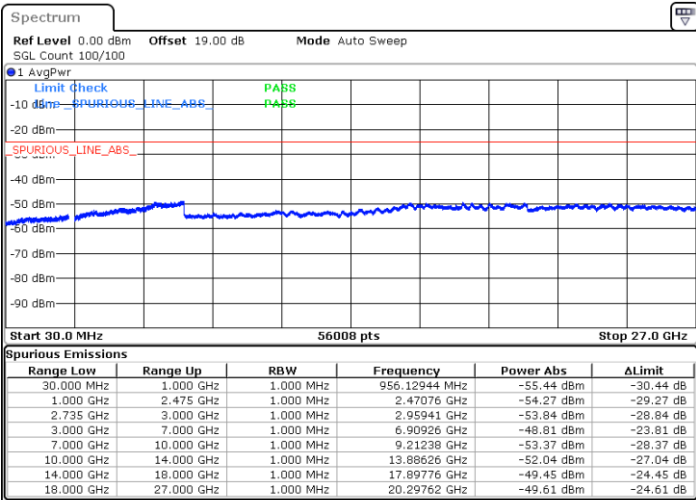

LTE Band 41C / 20MHz+5MHz

QPSK

Middle Channel / 1RB0 and 1RB24

Middle Channel / 1RB99 and 1RB0

Date: 28.DEC.2020 09:33:05

Date: 28.DEC.2020 09:41:57

Middle Channel / FullRB

N/A

Date: 28.DEC.2020 09:31:50

LTE Band 41C / 20MHz+5MHz

QPSK

Highest Channel / 1RB0 and 1RB24

Highest Channel / 1RB99 and 1RB0

Date: 28.DEC.2020 09:52:57

Date: 28.DEC.2020 10:11:00

Highest Channel / FullIRB

N/A

Date: 28.DEC.2020 09:51:11

LTE Band 41C / 20MHz+10MHz

QPSK

Lowest Channel / 1RB0 and 1RB49

Lowest Channel / 1RB99 and 1RB0

Date: 29.DEC.2020 14:05:18

Date: 29.DEC.2020 14:14:14

Lowest Channel / FullRB

N/A

Date: 29.DEC.2020 14:02:59

LTE Band 41C / 20MHz+10MHz

QPSK

Middle Channel / 1RB0 and 1RB49

Middle Channel / 1RB99 and 1RB0

Date: 29.DEC.2020 14:22:56