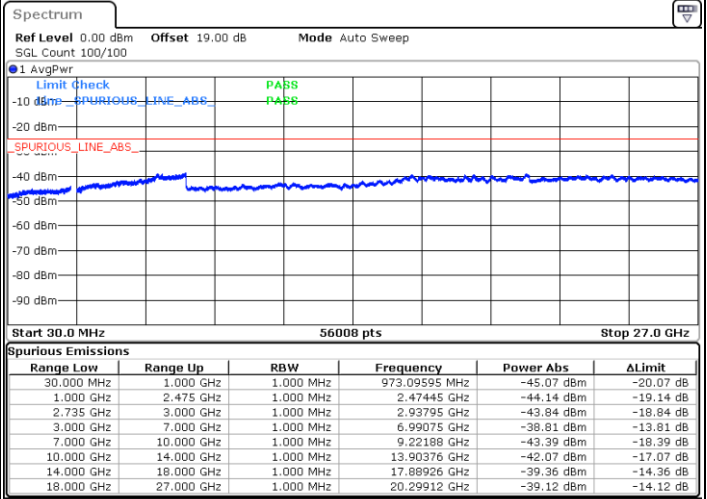

LTE Band 41C / 15MHz+10MHz

QPSK

Highest Channel / 1RB0 and 1RB49

Highest Channel / 1RB74 and 1RB0

Date: 29.DEC.2020 01:22:49

Date: 29.DEC.2020 01:01:14

Highest Channel / FullIRB

N/A

Date: 29.DEC.2020 01:24:06

LTE Band 41C / 15MHz+15MHz

QPSK

Lowest Channel / 1RB0 and 1RB74

Lowest Channel / 1RB74 and 1RB0

Date: 30.DEC.2020 10:20:00

Date: 30.DEC.2020 10:32:52

Lowest Channel / FullRB

N/A

Date: 30.DEC.2020 10:18:36

LTE Band 41C / 15MHz+15MHz

QPSK

Middle Channel / 1RB0 and 1RB74

Middle Channel / 1RB74 and 1RB0

Date: 30.DEC.2020 10:46:52

Date: 30.DEC.2020 10:56:02

Middle Channel / FullRB

N/A

Date: 30.DEC.2020 10:45:14

LTE Band 41C / 15MHz+15MHz

QPSK

Highest Channel / 1RB0 and 1RB74

Highest Channel / 1RB74 and 1RB0

Date: 30.DEC.2020 11:05:44