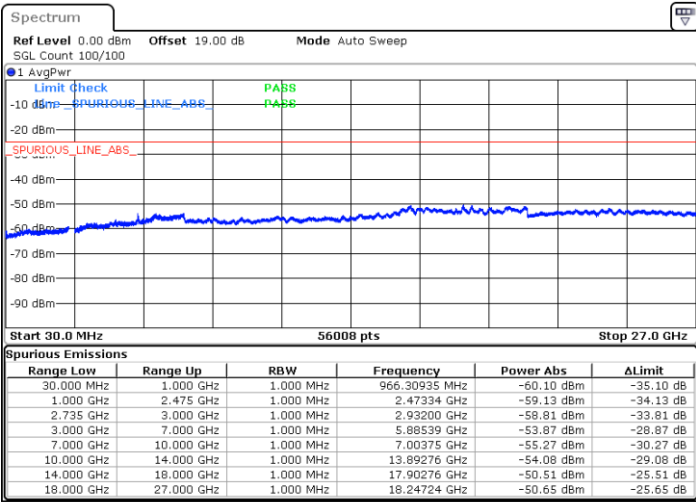

N/A

Date: 28.DEC.2020 09:51:11

LTE Band 41C / 20MHz+10MHz

QPSK

Lowest Channel / 1RB0 and 1RB49

Lowest Channel / 1RB99 and 1RB0

Date: 29.DEC.2020 14:05:18

Date: 29.DEC.2020 14:14:14

Lowest Channel / FullRB

N/A

Date: 29.DEC.2020 14:02:59

LTE Band 41C / 20MHz+10MHz

QPSK

Middle Channel / 1RB0 and 1RB49

Middle Channel / 1RB99 and 1RB0

Date: 29.DEC.2020 14:22:56

Date: 29.DEC.2020 14:32:15

Middle Channel / FullIRB

N/A

Date: 29.DEC.2020 14:20:01

LTE Band 41C / 20MHz+10MHz

QPSK

Highest Channel / 1RB0 and 1RB49

Highest Channel / 1RB99 and 1RB0

Date: 29.DEC.2020 14:39:06

Date: 29.DEC.2020 14:45:43

Highest Channel / FullIRB

N/A

Date: 29.DEC.2020 14:37:56

LTE Band 41C / 20MHz+15MHz

QPSK

Lowest Channel / 1RB0 and 1RB74