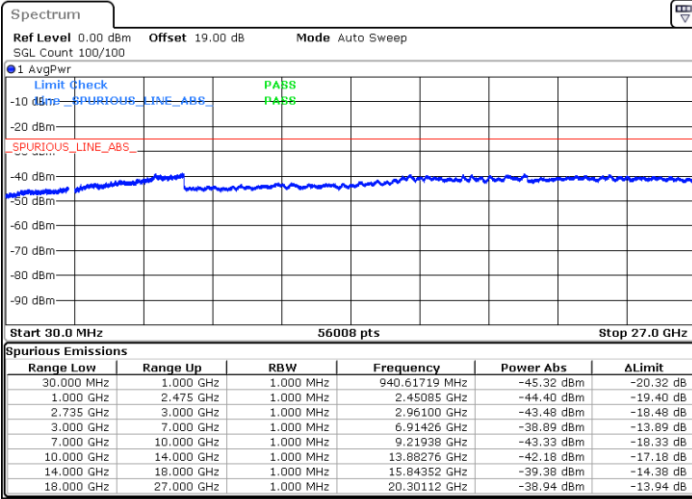

LTE Band 41C / 15MHz+10MHz

QPSK

Highest Channel / 1RB0 and 1RB49

Highest Channel / 1RB74 and 1RB0

Date: 29.DEC.2020 01:22:49

Date: 29.DEC.2020 01:01:14

Highest Channel / FullIRB

N/A

Date: 29.DEC.2020 01:24:06

LTE Band 41C / 15MHz+15MHz

QPSK

Lowest Channel / 1RB0 and 1RB74

Lowest Channel / 1RB74 and 1RB0

Date: 30.DEC.2020 10:20:00

Date: 30.DEC.2020 10:32:52

Lowest Channel / FullRB

N/A

Date: 30.DEC.2020 10:18:36

LTE Band 41C / 15MHz+15MHz

QPSK

Middle Channel / 1RB0 and 1RB74

Middle Channel / 1RB74 and 1RB0

Date: 30.DEC.2020 10:46:52

Date: 30.DEC.2020 10:56:02

Middle Channel / FullRB

N/A

Date: 30.DEC.2020 10:45:14

LTE Band 41C / 15MHz+15MHz

QPSK

Highest Channel / 1RB0 and 1RB74

Highest Channel / 1RB74 and 1RB0

Date: 30.DEC.2020 11:05:44