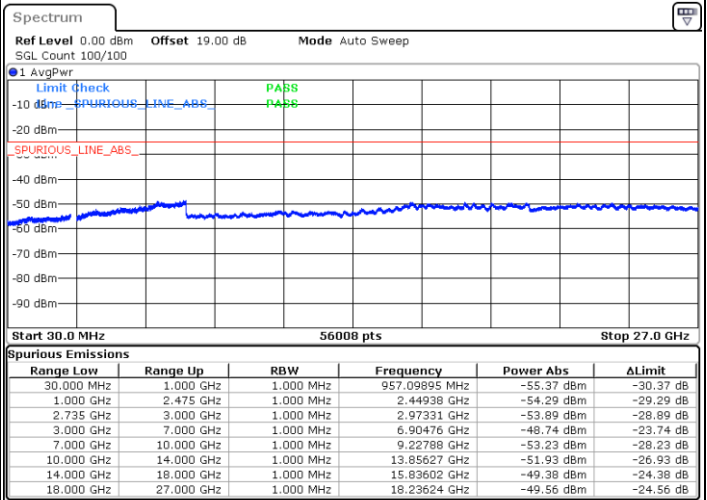

LTE Band 41C / 15MHz+20MHz

16QAM

Lowest Channel / 1RB0 and 1RB99

Lowest Channel / 1RB74 and 1RB0

Date: 30.DEC.2020 11:50:56

Date: 30.DEC.2020 13:46:52