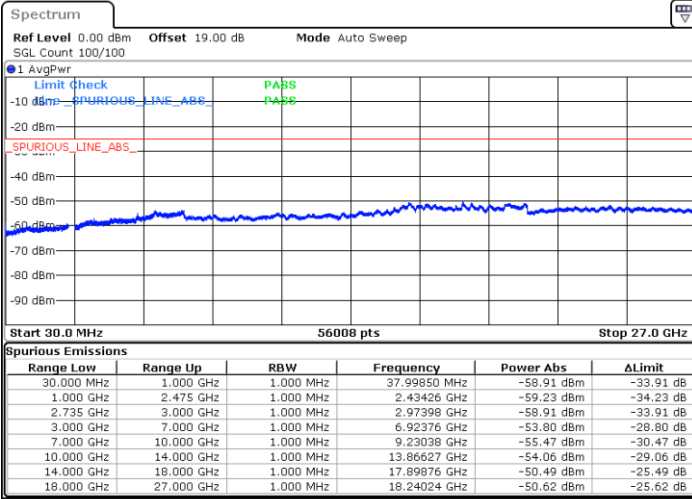

Highest Channel / FullIRB

N/A

Date: 4.JAN.2021 09:15:24

LTE Band 41C / 20MHz+20MHz

16QAM

Lowest Channel / 1RB0 and 1RB99

Lowest Channel / 1RB99 and 1RB0

Date: 31.DEC.2020 14:18:35

Date: 31.DEC.2020 14:23:25

Lowest Channel / FullRB

N/A

Date: 31.DEC.2020 14:14:24

LTE Band 41C / 20MHz+20MHz

16QAM

MiddleChannel / 1RB0 and 1RB99

Middle Channel / 1RB99 and 1RB0

Date: 31.DEC.2020 14:43:06

Date: 31.DEC.2020 15:00:29

Middle Channel / FullIRB

N/A

Date: 31.DEC.2020 14:38:07

LTE Band 41C / 20MHz+20MHz

16QAM

Highest Channel / 1RB0 and 1RB99

Highest Channel / 1RB99 and 1RB0

Date: 31.DEC.2020 15:16:33

Date: 31.DEC.2020 15:26:09

Highest Channel / FullIRB

N/A

Date: 31.DEC.2020 15:08:30

LTE Band 41C / 5MHz+20MHz

64QAM