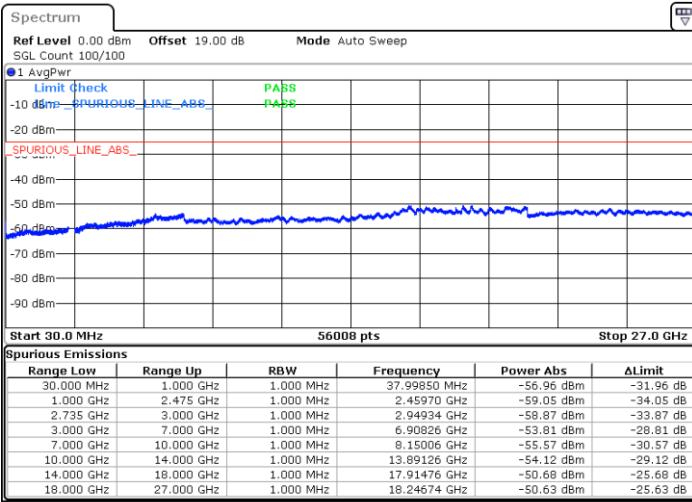

N/A

Date: 30.DEC.2020 15:53:00

LTE Band 41C / 20MHz+15MHz

16QAM

Highest Channel / 1RB0 and 1RB74

Highest Channel / 1RB99 and 1RB0

Date: 4.JAN.2021 09:21:44

Date: 4.JAN.2021 09:33:39

Highest Channel / FullIRB

N/A

Date: 4.JAN.2021 09:15:24

LTE Band 41C / 20MHz+20MHz

16QAM

Lowest Channel / 1RB0 and 1RB99

Lowest Channel / 1RB99 and 1RB0

Date: 31.DEC.2020 14:18:35

Date: 31.DEC.2020 14:23:25

Lowest Channel / FullRB

N/A

Date: 31.DEC.2020 14:14:24

LTE Band 41C / 20MHz+20MHz

16QAM

MiddleChannel / 1RB0 and 1RB99

Middle Channel / 1RB99 and 1RB0

Date: 31.DEC.2020 14:43:06

Date: 31.DEC.2020 15:00:29

Middle Channel / FullIRB

N/A

Date: 31.DEC.2020 14:38:07

LTE Band 41C / 20MHz+20MHz

16QAM

Highest Channel / 1RB0 and 1RB99