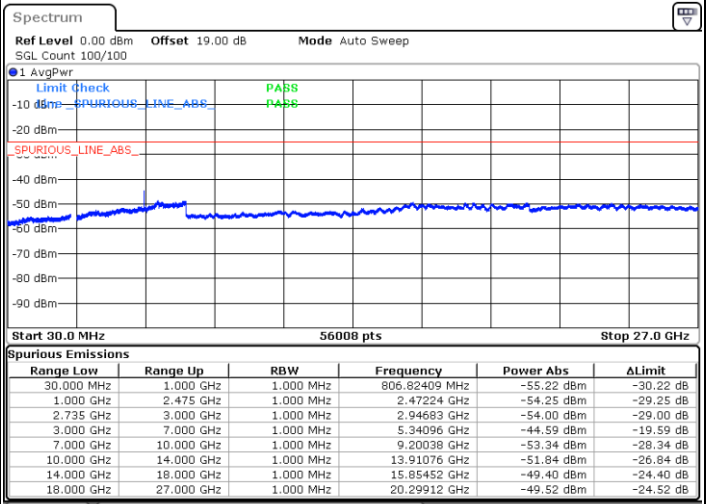

LTE Band 41C / 15MHz+20MHz

16QAM

Middle Channel / 1RB0 and 1RB9

Middle Channel / 1RB74 and 1RB0

Date: 30.DEC.2020 14:07:55

Date: 30.DEC.2020 14:27:12

Middle Channel / FullIRB

N/A

Date: 30.DEC.2020 13:59:56

LTE Band 41C / 15MHz+20MHz

16QAM

Highest Channel / 1RB0 and 1RB99

Highest Channel / 1RB74 and 1RB0

Date: 30.DEC.2020 14:50:55

Date: 30.DEC.2020 14:57:18

Highest Channel / FullIRB

N/A

Date: 30.DEC.2020 14:45:06

LTE Band 41C / 20MHz+5MHz

16QAM

Lowest Channel / 1RB0 and 1RB24

Lowest Channel / 1RB99 and 1RB0

Date: 27.DEC.2020 17:22:35

Date: 27.DEC.2020 18:06:21

Lowest Channel / FullRB

N/A

Date: 27.DEC.2020 17:02:03

LTE Band 41C / 20MHz+5MHz

16QAM

Middle Channel / 1RB0 and 1RB24

Middle Channel / 1RB99 and 1RB0

Date: 28.DEC.2020 09:34:23