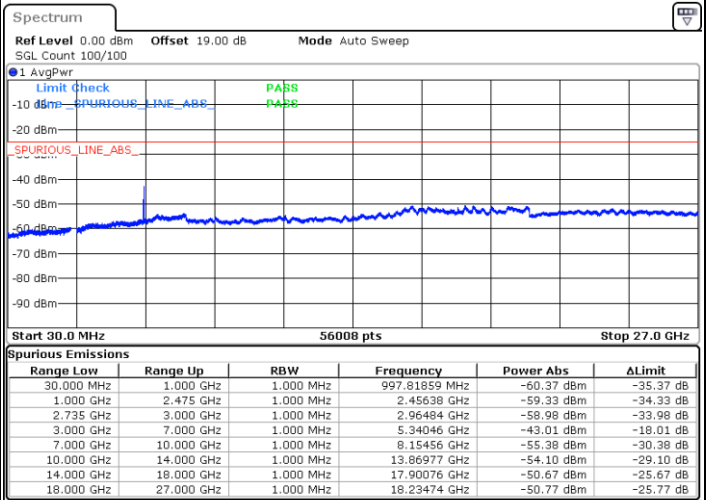

Date: 31.DEC.2020 14:23:25

Lowest Channel / FullRB

N/A

Date: 31.DEC.2020 14:14:24

LTE Band 41C / 20MHz+20MHz

16QAM

MiddleChannel / 1RB0 and 1RB99

Middle Channel / 1RB99 and 1RB0

Date: 31.DEC.2020 14:43:06

Date: 31.DEC.2020 15:00:29

Middle Channel / FullIRB

N/A

Date: 31.DEC.2020 14:38:07

LTE Band 41C / 20MHz+20MHz

16QAM

Highest Channel / 1RB0 and 1RB99

Highest Channel / 1RB99 and 1RB0

Date: 31.DEC.2020 15:16:33

Date: 31.DEC.2020 15:26:09

Highest Channel / FullIRB

N/A

Date: 31.DEC.2020 15:08:30

LTE Band 41C / 5MHz+20MHz

64QAM

Lowest Channel / 1RB0 and 1RB99

Lowest Channel / 1RB24 and 1RB0

Date: 27.DEC.2020 14:26:31

Date: 27.DEC.2020 14:42:31

Lowest Channel / FullRB

N/A

Date: 27.DEC.2020 14:24:28

LTE Band 41C / 5MHz+20MHz