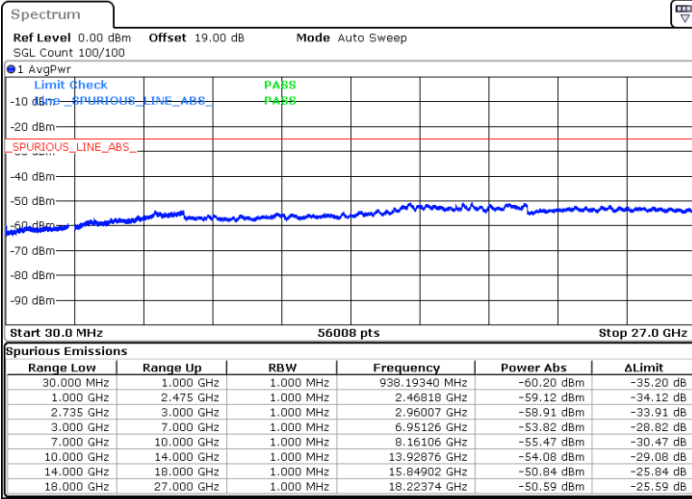

Date: 28.DEC.2020 09:38:57

Middle Channel / FullIRB

N/A

Date: 28.DEC.2020 09:30:20

LTE Band 41C / 20MHz+5MHz

16QAM

Highest Channel / 1RB0 and 1RB24

Highest Channel / 1RB99 and 1RB0

Date: 28.DEC.2020 09:56:43

Date: 28.DEC.2020 10:09:00

Highest Channel / FullIRB

N/A

Date: 28.DEC.2020 09:48:59

LTE Band 41C / 20MHz+10MHz

16QAM

Lowest Channel / 1RB0 and 1RB49

Lowest Channel / 1RB99 and 1RB0

Date: 29.DEC.2020 14:07:34

Date: 29.DEC.2020 14:12:53

Lowest Channel / FullRB

N/A

Date: 29.DEC.2020 14:01:58

LTE Band 41C / 20MHz+10MHz

16QAM

Middle Channel / 1RB0 and 1RB49

Middle Channel / 1RB99 and 1RB0

Date: 29.DEC.2020 14:23:58

Date: 29.DEC.2020 14:31:07

Middle Channel / FullIRB

N/A

Date: 29.DEC.2020 14:18:55

LTE Band 41C / 20MHz+10MHz