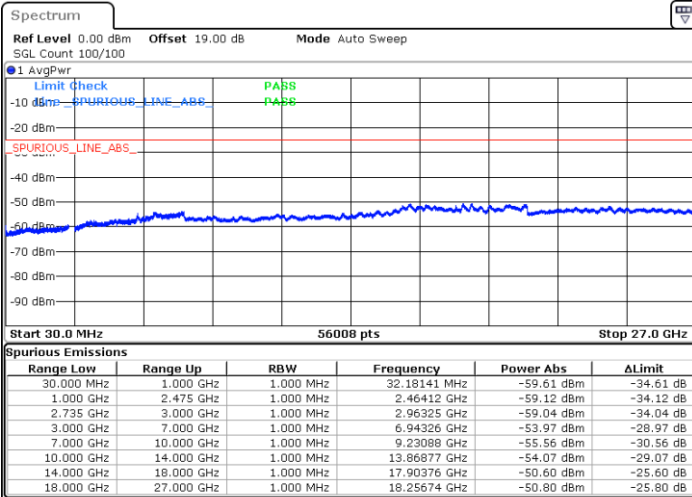

Highest Channel / FullIRB

N/A

Date: 4.JAN.2021 09:15:24

LTE Band 41C / 20MHz+20MHz

16QAM

Lowest Channel / 1RB0 and 1RB99

Lowest Channel / 1RB99 and 1RB0

Date: 31.DEC.2020 14:18:35

Date: 31.DEC.2020 14:23:25

Lowest Channel / FullRB

N/A

Date: 31.DEC.2020 14:14:24

LTE Band 41C / 20MHz+20MHz

16QAM

MiddleChannel / 1RB0 and 1RB99

Middle Channel / 1RB99 and 1RB0

Date: 31.DEC.2020 14:43:06

Date: 31.DEC.2020 15:00:29

Middle Channel / FullIRB

N/A

Date: 31.DEC.2020 14:38:07

LTE Band 41C / 20MHz+20MHz

16QAM

Highest Channel / 1RB0 and 1RB99

Highest Channel / 1RB99 and 1RB0

Date: 31.DEC.2020 15:16:33

Date: 31.DEC.2020 15:26:09

Highest Channel / FullIRB

N/A

Date: 31.DEC.2020 15:08:30

LTE Band 41C / 5MHz+20MHz

64QAM