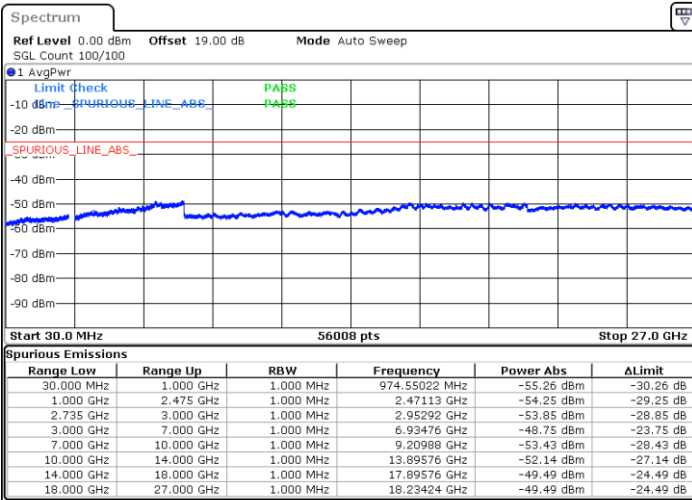

LTE Band 41C / 10MHz+20MHz

16QAM

Highest Channel / 1RB0 and 1RB99

Highest Channel / 1RB49 and 1RB0

Date: 29.DEC.2020 13:47:18

Date: 29.DEC.2020 13:52:51

Highest Channel / FullIRB

N/A

Date: 29.DEC.2020 12:05:24

LTE Band 41C / 15MHz+10MHz

16QAM

Lowest Channel / 1RB0 and 1RB49

Lowest Channel / 1RB74 and 1RB0

Date: 28.DEC.2020 17:14:13

Date: 28.DEC.2020 17:19:29

Lowest Channel / FullRB