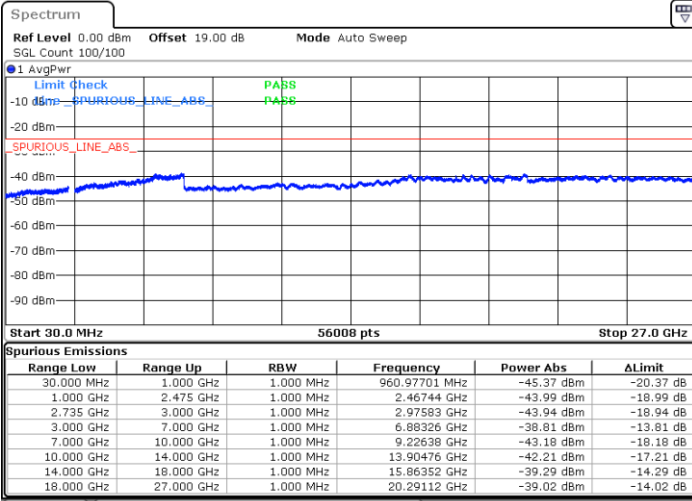

Date: 29.DEC.2020 12:05:24

LTE Band 41C / 15MHz+10MHz

16QAM

Lowest Channel / 1RB0 and 1RB49

Lowest Channel / 1RB74 and 1RB0

Date: 28.DEC.2020 17:14:13

Date: 28.DEC.2020 17:19:29

Lowest Channel / FullRB

N/A

Date: 28.DEC.2020 17:04:45

LTE Band 41C / 15MHz+10MHz

16QAM

Middle Channel / 1RB0 and 1RB49

Middle Channel / 1RB74 and 1RB0

Date: 29.DEC.2020 00:49:07

Date: 29.DEC.2020 00:52:35

Middle Channel / FullIRB

N/A

Date: 29.DEC.2020 00:45:36

LTE Band 41C / 15MHz+10MHz

16QAM

Highest Channel / 1RB0 and 1RB49

Highest Channel / 1RB74 and 1RB0

Date: 29.DEC.2020 01:09:35

Date: 29.DEC.2020 01:02:50

Highest Channel / FullIRB

N/A

Date: 29.DEC.2020 01:25:24

LTE Band 41C / 15MHz+15MHz

16QAM

Lowest Channel / 1RB0 and 1RB74

Lowest Channel / 1RB74 and 1RB0