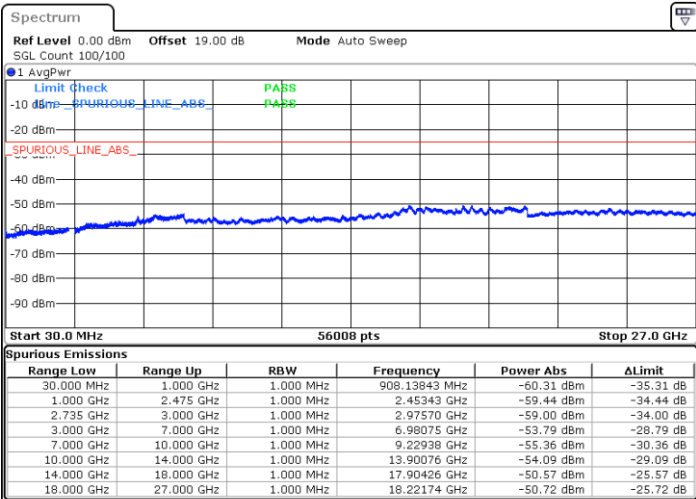

Date: 28.DEC.2020 09:56:43

Date: 28.DEC.2020 10:09:00

Highest Channel / FullIRB

N/A

Date: 28.DEC.2020 09:48:59

LTE Band 41C / 20MHz+10MHz

16QAM

Lowest Channel / 1RB0 and 1RB49

Lowest Channel / 1RB99 and 1RB0

Date: 29.DEC.2020 14:07:34

Date: 29.DEC.2020 14:12:53

Lowest Channel / FullRB

N/A

Date: 29.DEC.2020 14:01:58

LTE Band 41C / 20MHz+10MHz

16QAM

Middle Channel / 1RB0 and 1RB49

Middle Channel / 1RB99 and 1RB0

Date: 29.DEC.2020 14:23:58

Date: 29.DEC.2020 14:31:07

Middle Channel / FullIRB

N/A

Date: 29.DEC.2020 14:18:55

LTE Band 41C / 20MHz+10MHz

16QAM

Highest Channel / 1RB0 and 1RB49

Highest Channel / 1RB99 and 1RB0

Date: 29.DEC.2020 14:40:34

Date: 29.DEC.2020 14:44:36

Highest Channel / FullIRB

N/A

Date: 29.DEC.2020 14:36:19