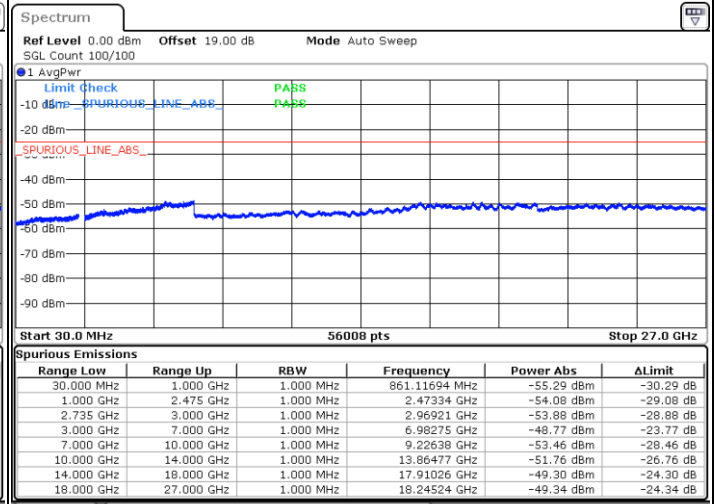

Date: 30.DEC.2020 13:59:56

LTE Band 41C / 15MHz+20MHz

16QAM

Highest Channel / 1RB0 and 1RB99

Highest Channel / 1RB74 and 1RB0

Date: 30.DEC.2020 14:50:55

Date: 30.DEC.2020 14:57:18

Highest Channel / FullIRB

N/A

Date: 30.DEC.2020 14:45:06

LTE Band 41C / 20MHz+5MHz

16QAM

Lowest Channel / 1RB0 and 1RB24

Lowest Channel / 1RB99 and 1RB0

Date: 27.DEC.2020 17:22:35

Date: 27.DEC.2020 18:06:21

Lowest Channel / FullRB

N/A

Date: 27.DEC.2020 17:02:03

LTE Band 41C / 20MHz+5MHz

16QAM

Middle Channel / 1RB0 and 1RB24

Middle Channel / 1RB99 and 1RB0

Date: 28.DEC.2020 09:34:23

Date: 28.DEC.2020 09:38:57

Middle Channel / FullIRB

N/A

Date: 28.DEC.2020 09:30:20

LTE Band 41C / 20MHz+5MHz

16QAM

Highest Channel / 1RB0 and 1RB24

Highest Channel / 1RB99 and 1RB0