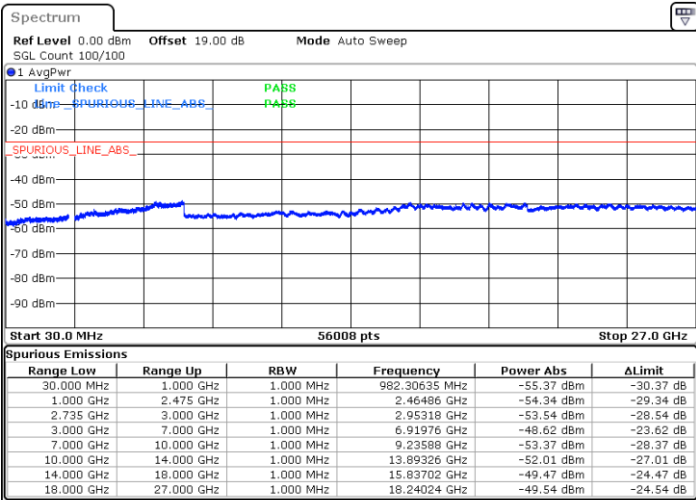

Middle Channel / 1RB74 and 1RB0

Date: 30.DEC.2020 10:48:06

Date: 30.DEC.2020 10:53:38

Middle Channel / FullIRB

N/A

Date: 30.DEC.2020 10:43:19

LTE Band 41C / 15MHz+15MHz

16QAM

Highest Channel / 1RB0 and 1RB74

Highest Channel / 1RB74 and 1RB0

Date: 30.DEC.2020 11:08:38

Date: 30.DEC.2020 11:22:26

Highest Channel / FullIRB

N/A

Date: 30.DEC.2020 11:01:17

LTE Band 41C / 15MHz+20MHz

16QAM

Lowest Channel / 1RB0 and 1RB99

Lowest Channel / 1RB74 and 1RB0

Date: 30.DEC.2020 11:50:56

Date: 30.DEC.2020 13:46:52

Lowest Channel / FullRB

N/A

Date: 30.DEC.2020 11:33:01