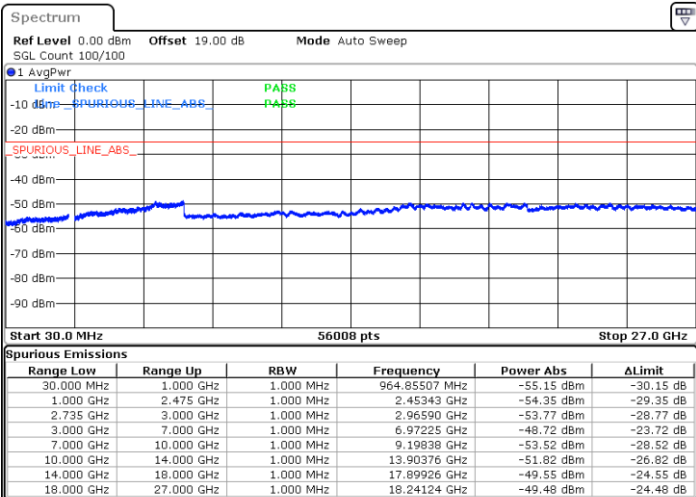

Highest Channel / 1RB0 and 1RB74

Highest Channel / 1RB74 and 1RB0

Date: 30.DEC.2020 11:08:38

Date: 30.DEC.2020 11:22:26

Highest Channel / FullIRB

N/A

Date: 30.DEC.2020 11:01:17

LTE Band 41C / 15MHz+20MHz

16QAM

Lowest Channel / 1RB0 and 1RB99

Lowest Channel / 1RB74 and 1RB0

Date: 30.DEC.2020 11:50:56

Date: 30.DEC.2020 13:46:52

Lowest Channel / FullRB

N/A

Date: 30.DEC.2020 11:33:01

LTE Band 41C / 15MHz+20MHz

16QAM

Middle Channel / 1RB0 and 1RB9

Middle Channel / 1RB74 and 1RB0

Date: 30.DEC.2020 14:07:55

Date: 30.DEC.2020 14:27:12

Middle Channel / FullIRB

N/A

Date: 30.DEC.2020 13:59:56

LTE Band 41C / 15MHz+20MHz

16QAM

Highest Channel / 1RB0 and 1RB99

Highest Channel / 1RB74 and 1RB0

Date: 30.DEC.2020 14:50:55

Date: 30.DEC.2020 14:57:18

Highest Channel / FullIRB