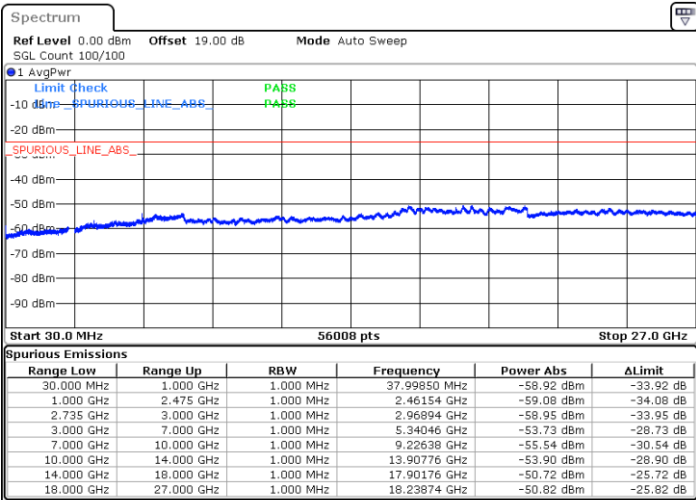

Date: 31.DEC.2020 14:23:25

Lowest Channel / FullRB

N/A

Date: 31.DEC.2020 14:14:24

LTE Band 41C / 20MHz+20MHz

16QAM

MiddleChannel / 1RB0 and 1RB99

Middle Channel / 1RB99 and 1RB0

Date: 31.DEC.2020 14:43:06

Date: 31.DEC.2020 15:00:29

Middle Channel / FullIRB

N/A

Date: 31.DEC.2020 14:38:07

LTE Band 41C / 20MHz+20MHz

16QAM

Highest Channel / 1RB0 and 1RB99

Highest Channel / 1RB99 and 1RB0

Date: 31.DEC.2020 15:16:33

Date: 31.DEC.2020 15:26:09

Highest Channel / FullIRB

N/A

Date: 31.DEC.2020 15:08:30

LTE Band 41C / 5MHz+20MHz

64QAM

Lowest Channel / 1RB0 and 1RB99

Lowest Channel / 1RB24 and 1RB0

Date: 27.DEC.2020 14:26:31

Date: 27.DEC.2020 14:42:31

Lowest Channel / FullRB

N/A

Date: 27.DEC.2020 14:24:28

LTE Band 41C / 5MHz+20MHz