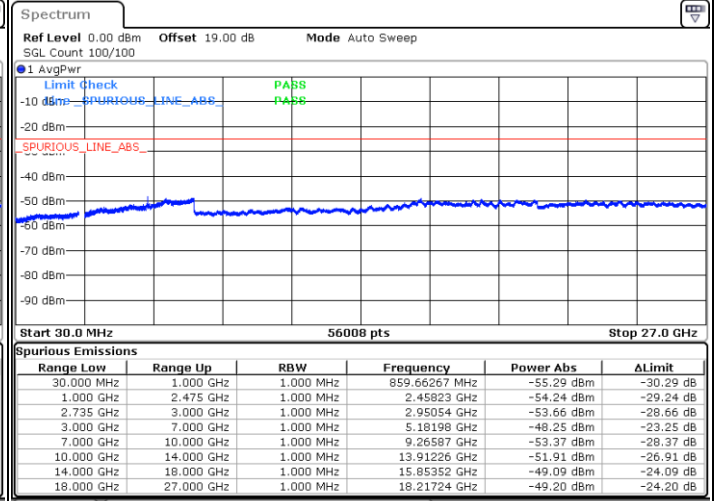

Highest Channel / 1RB0 and 1RB74

Highest Channel / 1RB74 and 1RB0

Date: 30.DEC.2020 11:08:38

Date: 30.DEC.2020 11:22:26

Highest Channel / FullIRB

N/A

Date: 30.DEC.2020 11:01:17

LTE Band 41C / 15MHz+20MHz

LTE Band 41C / 15MHz+20MHz

16QAM

Middle Channel / 1RB0 and 1RB9

Middle Channel / 1RB74 and 1RB0

Date: 30.DEC.2020 14:07:55

Date: 30.DEC.2020 14:27:12

Middle Channel / FullIRB

N/A

Date: 30.DEC.2020 13:59:56

LTE Band 41C / 15MHz+20MHz

16QAM

Highest Channel / 1RB0 and 1RB99

Highest Channel / 1RB74 and 1RB0

Date: 30.DEC.2020 14:50:55

Date: 30.DEC.2020 14:57:18

Highest Channel / FullIRB

N/A

Date: 30.DEC.2020 14:45:06

LTE Band 41C / 20MHz+5MHz

16QAM

Lowest Channel / 1RB0 and 1RB24

Lowest Channel / 1RB99 and 1RB0

Date: 27.DEC.2020 17:22:35

Date: 27.DEC.2020 18:06:21