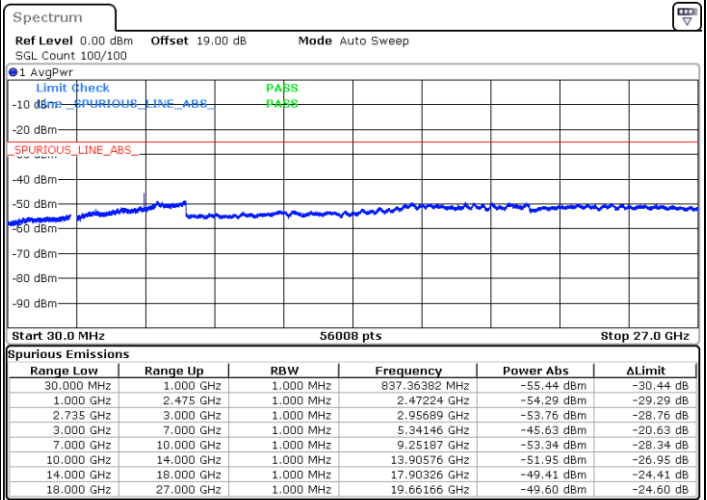

LTE Band 41C / 10MHz+20MHz

16QAM

Highest Channel / 1RB0 and 1RB99

Highest Channel / 1RB49 and 1RB0

Date: 29.DEC.2020 13:47:18

Date: 29.DEC.2020 13:52:51

Highest Channel / FullIRB

N/A

Date: 29.DEC.2020 12:05:24

LTE Band 41C / 15MHz+10MHz

16QAM

Lowest Channel / 1RB0 and 1RB49

Lowest Channel / 1RB74 and 1RB0

Date: 28.DEC.2020 17:14:13

Date: 28.DEC.2020 17:19:29

Lowest Channel / FullRB