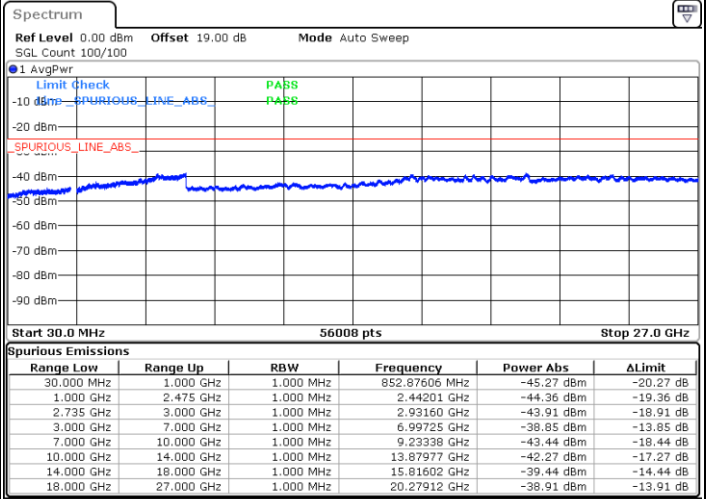

LTE Band 41C / 5MHz+20MHz

64QAM

Highest Channel / 1RB0 and 1RB99

Highest Channel / 1RB24 and 1RB0

Date: 27.DEC.2020 15:52:07

Date: 27.DEC.2020 16:41:06

Highest Channel / FullIRB

N/A

Date: 27.DEC.2020 15:33:34

LTE Band 41C / 10MHz+15MHz

64QAM

Lowest Channel / 1RB0 and 1RB74

Lowest Channel / 1RB49 and 1RB0

Date: 28.DEC.2020 10:30:14

Date: 28.DEC.2020 10:31:28

Lowest Channel / FullRB

N/A

Date: 28.DEC.2020 10:16:24

LTE Band 41C / 10MHz+15MHz

64QAM

MiddleChannel / 1RB0 and 1RB74

Middle Channel / 1RB49 and 1RB0

Date: 28.DEC.2020 10:42:49

Date: 28.DEC.2020 16:22:53