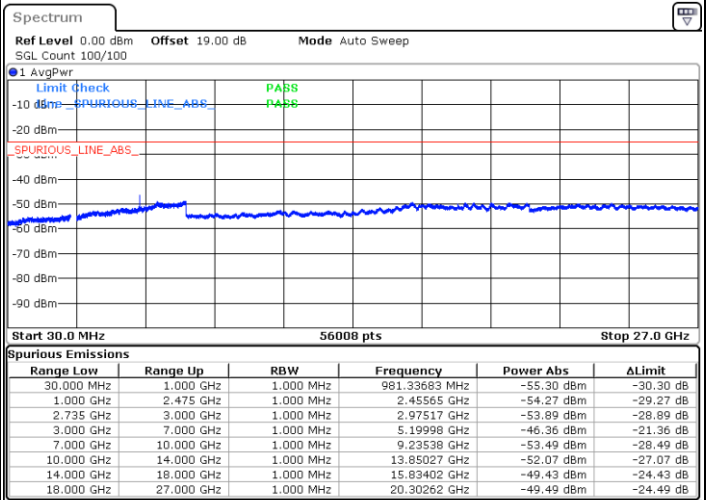

N/A

Date: 30.DEC.2020 14:45:06

LTE Band 41C / 20MHz+5MHz

16QAM

Lowest Channel / 1RB0 and 1RB24

Lowest Channel / 1RB99 and 1RB0

Date: 27.DEC.2020 17:22:35

Date: 27.DEC.2020 18:06:21

Lowest Channel / FullRB

N/A

Date: 27.DEC.2020 17:02:03

LTE Band 41C / 20MHz+5MHz

16QAM

Middle Channel / 1RB0 and 1RB24

Middle Channel / 1RB99 and 1RB0

Date: 28.DEC.2020 09:34:23

Date: 28.DEC.2020 09:38:57

Middle Channel / FullIRB

N/A

Date: 28.DEC.2020 09:30:20

LTE Band 41C / 20MHz+5MHz

16QAM

Highest Channel / 1RB0 and 1RB24

Highest Channel / 1RB99 and 1RB0

Date: 28.DEC.2020 09:56:43

Date: 28.DEC.2020 10:09:00

Highest Channel / FullIRB

N/A

Date: 28.DEC.2020 09:48:59

LTE Band 41C / 20MHz+10MHz

16QAM

Lowest Channel / 1RB0 and 1RB49