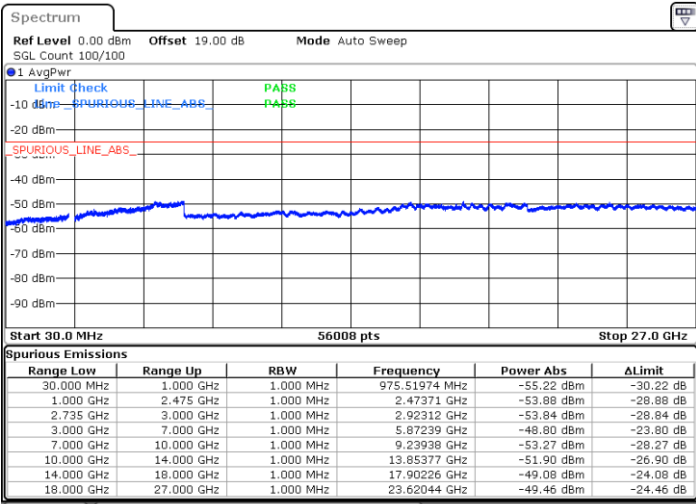

Date: 31.DEC.2020 14:43:06

Date: 31.DEC.2020 15:00:29

Middle Channel / FullIRB

N/A

Date: 31.DEC.2020 14:38:07

LTE Band 41C / 20MHz+20MHz

16QAM

Highest Channel / 1RB0 and 1RB99

Highest Channel / 1RB99 and 1RB0

Date: 31.DEC.2020 15:16:33

Date: 31.DEC.2020 15:26:09

Highest Channel / FullIRB

N/A

Date: 31.DEC.2020 15:08:30

LTE Band 41C / 5MHz+20MHz

64QAM

Lowest Channel / 1RB0 and 1RB99

Lowest Channel / 1RB24 and 1RB0

Date: 27.DEC.2020 14:26:31

Date: 27.DEC.2020 14:42:31

Lowest Channel / FullRB

N/A

Date: 27.DEC.2020 14:24:28

LTE Band 41C / 5MHz+20MHz