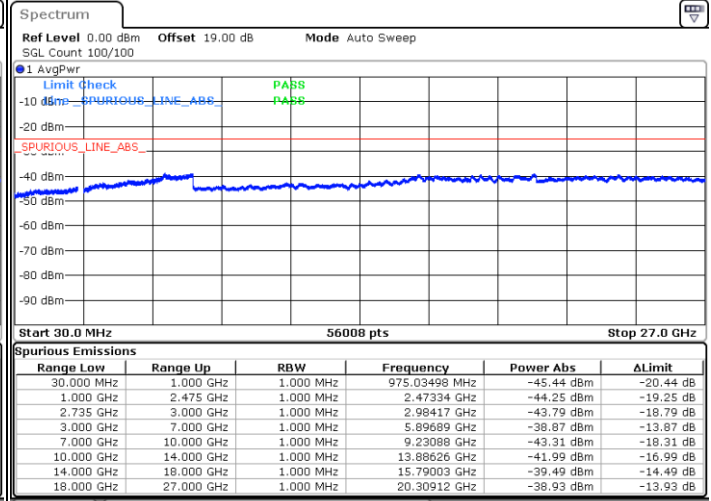

Date: 29.DEC.2020 12:05:24

LTE Band 41C / 15MHz+10MHz

16QAM

Lowest Channel / 1RB0 and 1RB49

Lowest Channel / 1RB74 and 1RB0

Date: 28.DEC.2020 17:14:13

Date: 28.DEC.2020 17:19:29

Lowest Channel / FullRB

N/A

Date: 28.DEC.2020 17:04:45

LTE Band 41C / 15MHz+10MHz

16QAM

Middle Channel / 1RB0 and 1RB49

Middle Channel / 1RB74 and 1RB0

Date: 29.DEC.2020 00:49:07

Date: 29.DEC.2020 00:52:35

Middle Channel / FullIRB

N/A

Date: 29.DEC.2020 00:45:36

LTE Band 41C / 15MHz+10MHz

16QAM

Highest Channel / 1RB0 and 1RB49

Highest Channel / 1RB74 and 1RB0

Date: 29.DEC.2020 01:09:35

Date: 29.DEC.2020 01:02:50

Highest Channel / FullIRB

N/A

Date: 29.DEC.2020 01:25:24

LTE Band 41C / 15MHz+15MHz

16QAM

Lowest Channel / 1RB0 and 1RB74

Lowest Channel / 1RB74 and 1RB0