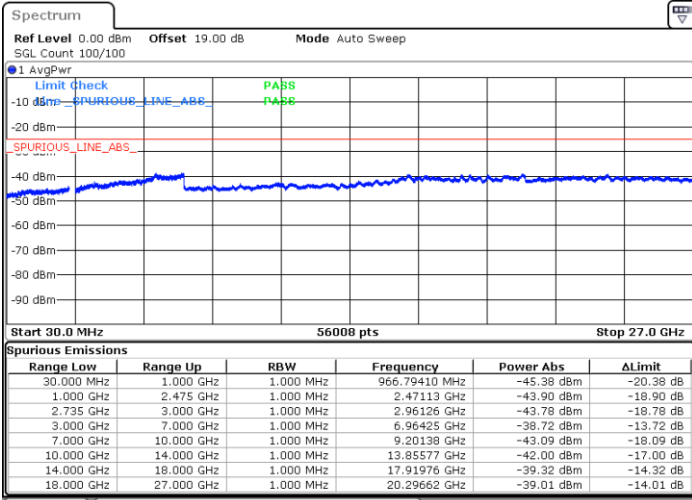

Date: 29.DEC.2020 12:05:24

LTE Band 41C / 15MHz+10MHz

16QAM

Lowest Channel / 1RB0 and 1RB49

Lowest Channel / 1RB74 and 1RB0

Date: 28.DEC.2020 17:14:13

Date: 28.DEC.2020 17:19:29

Lowest Channel / FullRB

N/A

Date: 28.DEC.2020 17:04:45

LTE Band 41C / 15MHz+10MHz

16QAM

Middle Channel / 1RB0 and 1RB49

Middle Channel / 1RB74 and 1RB0

Date: 29.DEC.2020 00:49:07

Date: 29.DEC.2020 00:52:35

Middle Channel / FullIRB

N/A

Date: 29.DEC.2020 00:45:36

LTE Band 41C / 15MHz+10MHz

16QAM

Highest Channel / 1RB0 and 1RB49

Highest Channel / 1RB74 and 1RB0

Date: 29.DEC.2020 01:09:35

Date: 29.DEC.2020 01:02:50

Highest Channel / FullIRB

N/A

Date: 29.DEC.2020 01:25:24

LTE Band 41C / 15MHz+15MHz

16QAM

Lowest Channel / 1RB0 and 1RB74

Lowest Channel / 1RB74 and 1RB0