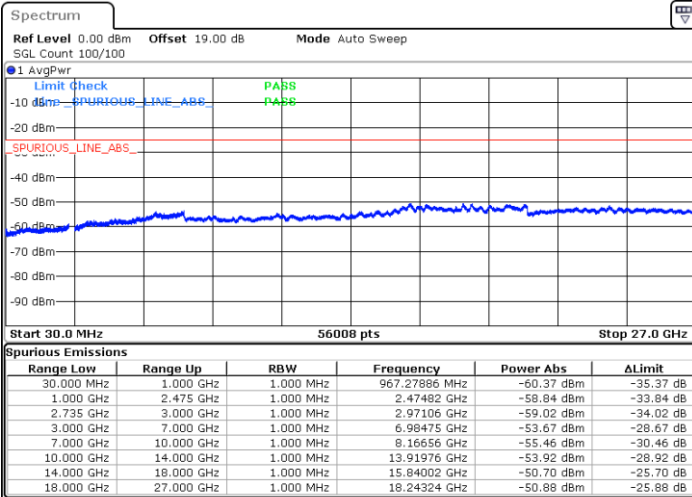

Date: 28.DEC.2020 09:56:43

Date: 28.DEC.2020 10:09:00

Highest Channel / FullIRB

N/A

Date: 28.DEC.2020 09:48:59

LTE Band 41C / 20MHz+10MHz

16QAM

Lowest Channel / 1RB0 and 1RB49

Lowest Channel / 1RB99 and 1RB0

Date: 29.DEC.2020 14:07:34

Date: 29.DEC.2020 14:12:53

Lowest Channel / FullRB

N/A

Date: 29.DEC.2020 14:01:58

LTE Band 41C / 20MHz+10MHz

16QAM

Middle Channel / 1RB0 and 1RB49

Middle Channel / 1RB99 and 1RB0

Date: 29.DEC.2020 14:23:58

Date: 29.DEC.2020 14:31:07

Middle Channel / FullIRB

N/A

Date: 29.DEC.2020 14:18:55

LTE Band 41C / 20MHz+10MHz