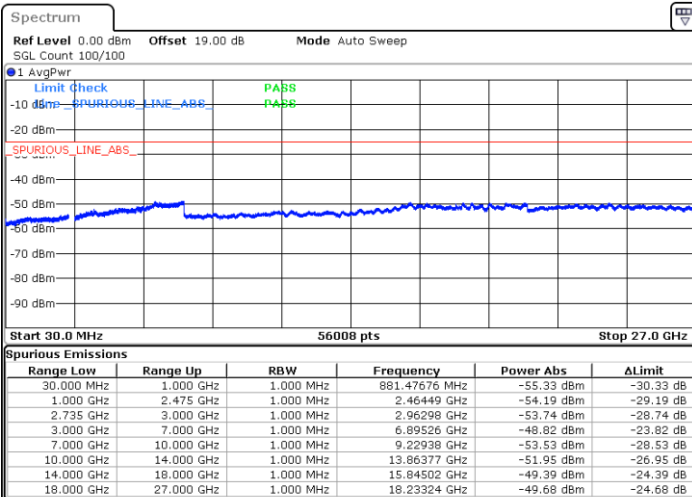

LTE Band 41C / 10MHz+20MHz

16QAM

Highest Channel / 1RB0 and 1RB99

Highest Channel / 1RB49 and 1RB0

Date: 29.DEC.2020 13:47:18

Date: 29.DEC.2020 13:52:51

Highest Channel / FullIRB

N/A

Date: 29.DEC.2020 12:05:24

LTE Band 41C / 15MHz+10MHz

16QAM

Lowest Channel / 1RB0 and 1RB49

Lowest Channel / 1RB74 and 1RB0

Date: 28.DEC.2020 17:14:13

Date: 28.DEC.2020 17:19:29

Lowest Channel / FullRB