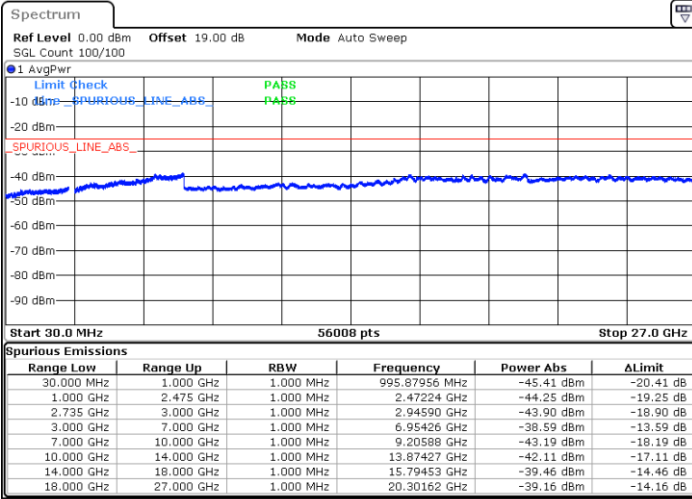

LTE Band 41C / 5MHz+20MHz

64QAM

Highest Channel / 1RB0 and 1RB99

Highest Channel / 1RB24 and 1RB0

Date: 27.DEC.2020 15:52:07

Date: 27.DEC.2020 16:41:06

Highest Channel / FullIRB

N/A

Date: 27.DEC.2020 15:33:34

LTE Band 41C / 10MHz+15MHz

64QAM

Lowest Channel / 1RB0 and 1RB74

Lowest Channel / 1RB49 and 1RB0

Date: 28.DEC.2020 10:30:14

Date: 28.DEC.2020 10:31:28

Lowest Channel / FullRB

N/A

Date: 28.DEC.2020 10:16:24

LTE Band 41C / 10MHz+15MHz

64QAM

MiddleChannel / 1RB0 and 1RB74

Middle Channel / 1RB49 and 1RB0

Date: 28.DEC.2020 10:42:49

Date: 28.DEC.2020 16:22:53