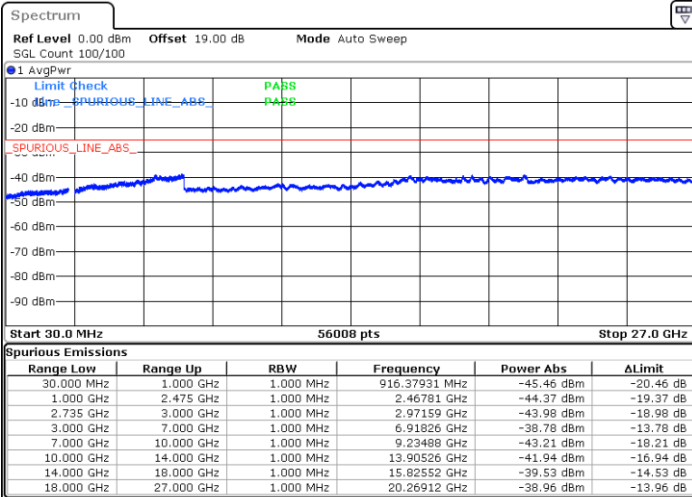

LTE Band 41C / 5MHz+20MHz

64QAM

Highest Channel / 1RB0 and 1RB99

Highest Channel / 1RB24 and 1RB0

Date: 27.DEC.2020 15:52:07

Date: 27.DEC.2020 16:41:06

Highest Channel / FullIRB

N/A

Date: 27.DEC.2020 15:33:34

LTE Band 41C / 10MHz+15MHz

64QAM

Lowest Channel / 1RB0 and 1RB74

Lowest Channel / 1RB49 and 1RB0

Date: 28.DEC.2020 10:30:14

Date: 28.DEC.2020 10:31:28

Lowest Channel / FullRB

N/A

Date: 28.DEC.2020 10:16:24

LTE Band 41C / 10MHz+15MHz

64QAM

MiddleChannel / 1RB0 and 1RB74

Middle Channel / 1RB49 and 1RB0

Date: 28.DEC.2020 10:42:49

Date: 28.DEC.2020 16:22:53