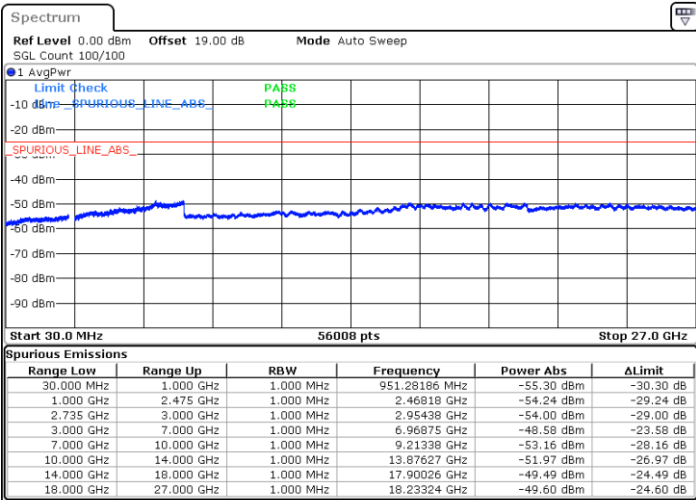

N/A

Date: 30.DEC.2020 14:45:06

LTE Band 41C / 20MHz+5MHz

16QAM

Lowest Channel / 1RB0 and 1RB24

Lowest Channel / 1RB99 and 1RB0

Date: 27.DEC.2020 17:22:35

Date: 27.DEC.2020 18:06:21

Lowest Channel / FullRB

N/A

Date: 27.DEC.2020 17:02:03

LTE Band 41C / 20MHz+5MHz

16QAM

Middle Channel / 1RB0 and 1RB24

Middle Channel / 1RB99 and 1RB0

Date: 28.DEC.2020 09:34:23

Date: 28.DEC.2020 09:38:57

Middle Channel / FullIRB

N/A

Date: 28.DEC.2020 09:30:20

LTE Band 41C / 20MHz+5MHz

16QAM

Highest Channel / 1RB0 and 1RB24

Highest Channel / 1RB99 and 1RB0

Date: 28.DEC.2020 09:56:43

Date: 28.DEC.2020 10:09:00

Highest Channel / FullIRB

N/A

Date: 28.DEC.2020 09:48:59

LTE Band 41C / 20MHz+10MHz

16QAM

Lowest Channel / 1RB0 and 1RB49