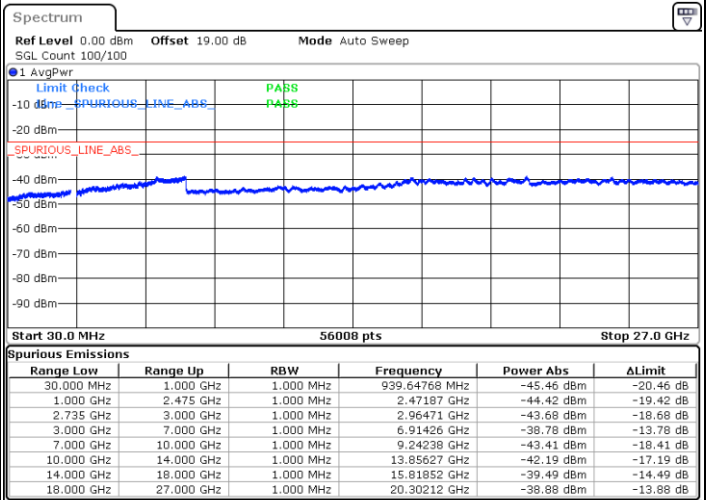

Date: 30.DEC.2020 10:22:19

Date: 30.DEC.2020 10:30:49

Lowest Channel / FullRB

N/A

Date: 30.DEC.2020 10:16:44

LTE Band 41C / 15MHz+15MHz

16QAM

Middle Channel / 1RB0 and 1RB74

Middle Channel / 1RB74 and 1RB0

Date: 30.DEC.2020 10:48:06

Date: 30.DEC.2020 10:53:38

Middle Channel / FullIRB

N/A

Date: 30.DEC.2020 10:43:19

LTE Band 41C / 15MHz+15MHz

16QAM

Highest Channel / 1RB0 and 1RB74

Highest Channel / 1RB74 and 1RB0

Date: 30.DEC.2020 11:08:38

Date: 30.DEC.2020 11:22:26

Highest Channel / FullIRB

N/A

Date: 30.DEC.2020 11:01:17

LTE Band 41C / 15MHz+20MHz