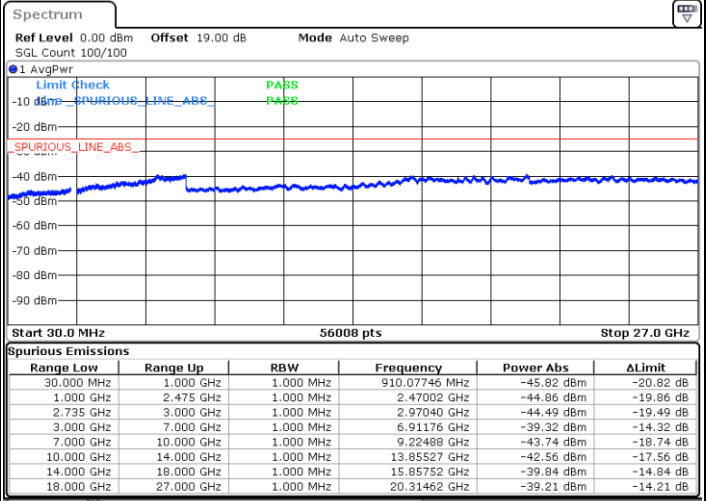

Date: 30.DEC.2020 15:23:41

LTE Band 41C / 20MHz+15MHz

16QAM

Middle Channel / 1RB0 and 1RB74

Middle Channel / 1RB99 and 1RB0

Date: 30.DEC.2020 16:05:25

Date: 30.DEC.2020 16:20:00

Middle Channel / FullIRB

N/A

Date: 30.DEC.2020 15:53:00

LTE Band 41C / 20MHz+15MHz

16QAM

Highest Channel / 1RB0 and 1RB74

Highest Channel / 1RB99 and 1RB0

Date: 4.JAN.2021 09:21:44

Date: 4.JAN.2021 09:33:39

Highest Channel / FullIRB

N/A

Date: 4.JAN.2021 09:15:24

LTE Band 41C / 20MHz+20MHz

16QAM

Lowest Channel / 1RB0 and 1RB99

Lowest Channel / 1RB99 and 1RB0

Date: 31.DEC.2020 14:18:35

Date: 31.DEC.2020 14:23:25

Lowest Channel / FullRB

N/A

Date: 31.DEC.2020 14:14:24

LTE Band 41C / 20MHz+20MHz

16QAM

MiddleChannel / 1RB0 and 1RB99

Middle Channel / 1RB99 and 1RB0