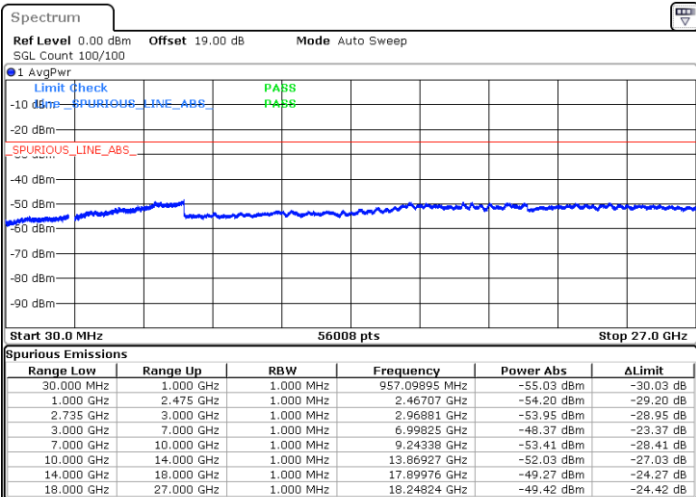

Lowest Channel / 1RB0 and 1RB99

Lowest Channel / 1RB24 and 1RB0

Date: 27.DEC.2020 14:26:31

Date: 27.DEC.2020 14:42:31

Lowest Channel / FullRB

N/A

Date: 27.DEC.2020 14:24:28

LTE Band 41C / 5MHz+20MHz

LTE Band 41C / 5MHz+20MHz

64QAM

Highest Channel / 1RB0 and 1RB99

Highest Channel / 1RB24 and 1RB0

Date: 27.DEC.2020 15:52:07

Date: 27.DEC.2020 16:41:06

Highest Channel / FullIRB

N/A

Date: 27.DEC.2020 15:33:34

LTE Band 41C / 10MHz+15MHz

64QAM

Lowest Channel / 1RB0 and 1RB74

Lowest Channel / 1RB49 and 1RB0

Date: 28.DEC.2020 10:30:14

Date: 28.DEC.2020 10:31:28

Lowest Channel / FullRB