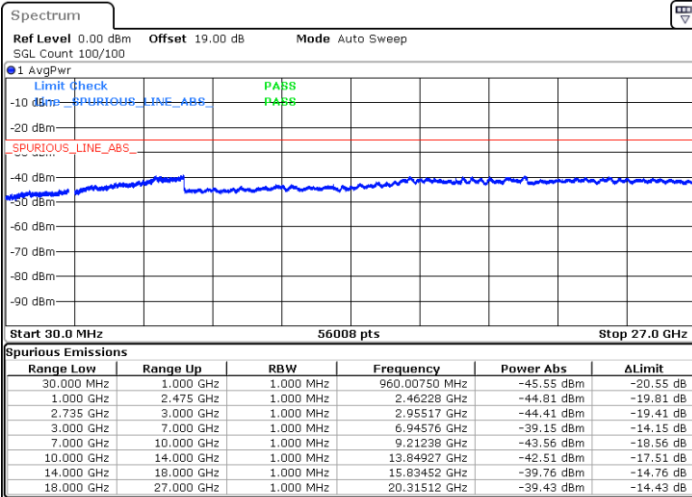

Date: 30.DEC.2020 15:23:41

LTE Band 41C / 20MHz+15MHz

16QAM

Middle Channel / 1RB0 and 1RB74

Middle Channel / 1RB99 and 1RB0

Date: 30.DEC.2020 16:05:25

Date: 30.DEC.2020 16:20:00

Middle Channel / FullIRB

N/A

Date: 30.DEC.2020 15:53:00

LTE Band 41C / 20MHz+15MHz

16QAM

Highest Channel / 1RB0 and 1RB74

Highest Channel / 1RB99 and 1RB0

Date: 4.JAN.2021 09:21:44

Date: 4.JAN.2021 09:33:39

Highest Channel / FullIRB

N/A

Date: 4.JAN.2021 09:15:24

LTE Band 41C / 20MHz+20MHz

16QAM

Lowest Channel / 1RB0 and 1RB99

Lowest Channel / 1RB99 and 1RB0

Date: 31.DEC.2020 14:18:35