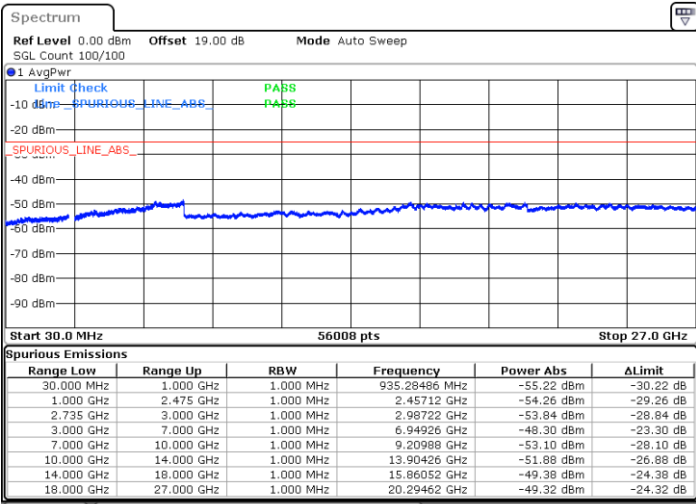

LTE Band 41C / 15MHz+20MHz

16QAM

Middle Channel / 1RB0 and 1RB9

Middle Channel / 1RB74 and 1RB0

Date: 30.DEC.2020 14:07:55

Date: 30.DEC.2020 14:27:12

Middle Channel / FullIRB

N/A

Date: 30.DEC.2020 13:59:56

LTE Band 41C / 15MHz+20MHz

16QAM

Highest Channel / 1RB0 and 1RB99

Highest Channel / 1RB74 and 1RB0

Date: 30.DEC.2020 14:50:55

Date: 30.DEC.2020 14:57:18

Highest Channel / FullIRB

N/A

Date: 30.DEC.2020 14:45:06

LTE Band 41C / 20MHz+5MHz

16QAM

Lowest Channel / 1RB0 and 1RB24

Lowest Channel / 1RB99 and 1RB0

Date: 27.DEC.2020 17:22:35

Date: 27.DEC.2020 18:06:21