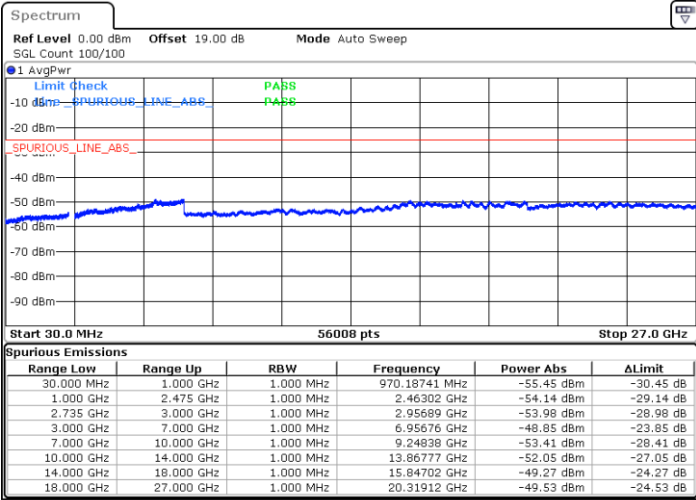

Highest Channel / 1RB0 and 1RB74

Highest Channel / 1RB74 and 1RB0

Date: 30.DEC.2020 11:08:38

Date: 30.DEC.2020 11:22:26

Highest Channel / FullIRB

N/A

Date: 30.DEC.2020 11:01:17

LTE Band 41C / 15MHz+20MHz

LTE Band 41C / 15MHz+20MHz

16QAM

Middle Channel / 1RB0 and 1RB9

Middle Channel / 1RB74 and 1RB0

Date: 30.DEC.2020 14:07:55

Date: 30.DEC.2020 14:27:12

Middle Channel / FullIRB

N/A

Date: 30.DEC.2020 13:59:56

LTE Band 41C / 15MHz+20MHz

16QAM

Highest Channel / 1RB0 and 1RB99

Highest Channel / 1RB74 and 1RB0

Date: 30.DEC.2020 14:50:55

Date: 30.DEC.2020 14:57:18

Highest Channel / FullIRB