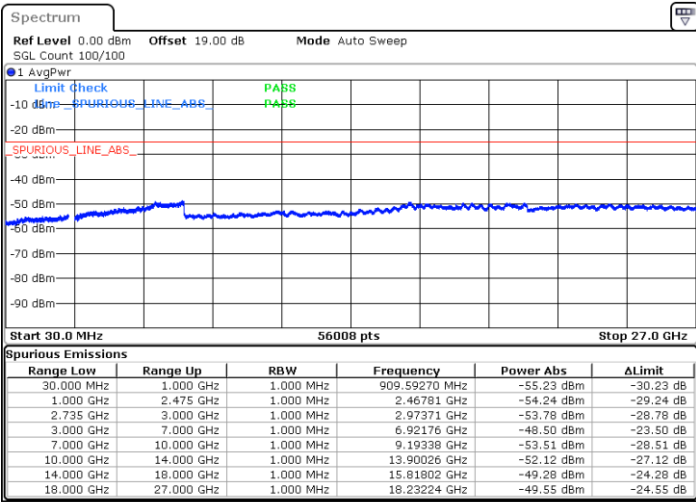

Date: 30.DEC.2020 13:59:56

LTE Band 41C / 15MHz+20MHz

16QAM

Highest Channel / 1RB0 and 1RB99

Highest Channel / 1RB74 and 1RB0

Date: 30.DEC.2020 14:50:55

Date: 30.DEC.2020 14:57:18

Highest Channel / FullIRB

N/A

Date: 30.DEC.2020 14:45:06

LTE Band 41C / 20MHz+5MHz

16QAM

Lowest Channel / 1RB0 and 1RB24

Lowest Channel / 1RB99 and 1RB0

Date: 27.DEC.2020 17:22:35

Date: 27.DEC.2020 18:06:21