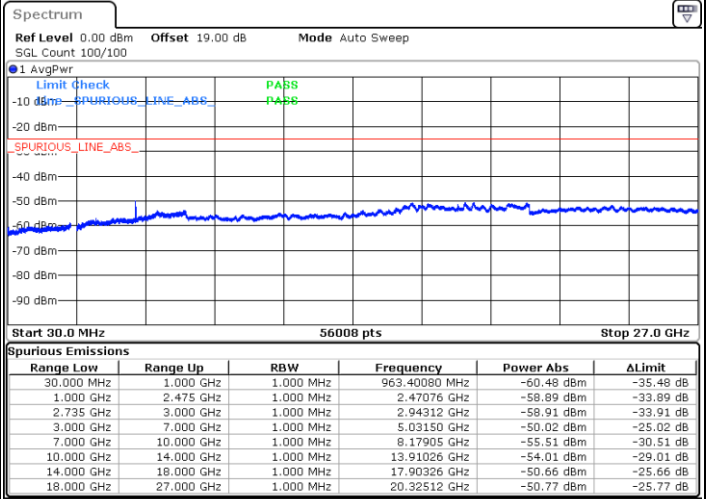

Date: 28.DEC.2020 09:38:57

Middle Channel / FullIRB

N/A

Date: 28.DEC.2020 09:30:20

LTE Band 41C / 20MHz+5MHz

16QAM

Highest Channel / 1RB0 and 1RB24

Highest Channel / 1RB99 and 1RB0

Date: 28.DEC.2020 09:56:43

Date: 28.DEC.2020 10:09:00

Highest Channel / FullIRB

N/A

Date: 28.DEC.2020 09:48:59

LTE Band 41C / 20MHz+10MHz

16QAM

Lowest Channel / 1RB0 and 1RB49

Lowest Channel / 1RB99 and 1RB0

Date: 29.DEC.2020 14:07:34

Date: 29.DEC.2020 14:12:53

Lowest Channel / FullRB

N/A

Date: 29.DEC.2020 14:01:58

LTE Band 41C / 20MHz+10MHz

16QAM

Middle Channel / 1RB0 and 1RB49

Middle Channel / 1RB99 and 1RB0

Date: 29.DEC.2020 14:23:58

Date: 29.DEC.2020 14:31:07

Middle Channel / FullIRB

N/A

Date: 29.DEC.2020 14:18:55

LTE Band 41C / 20MHz+10MHz