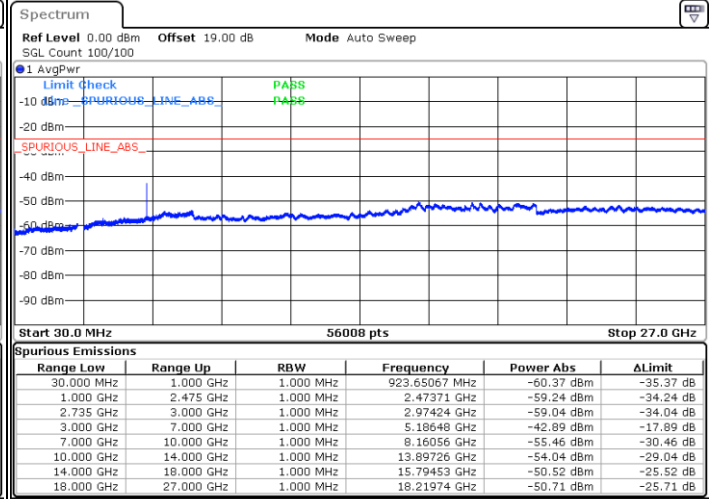

Highest Channel / FullIRB

N/A

Date: 4.JAN.2021 09:15:24

LTE Band 41C / 20MHz+20MHz

16QAM

Lowest Channel / 1RB0 and 1RB99

Lowest Channel / 1RB99 and 1RB0

Date: 31.DEC.2020 14:18:35

Date: 31.DEC.2020 14:23:25

Lowest Channel / FullRB

N/A

Date: 31.DEC.2020 14:14:24

LTE Band 41C / 20MHz+20MHz

16QAM

MiddleChannel / 1RB0 and 1RB99

Middle Channel / 1RB99 and 1RB0

Date: 31.DEC.2020 14:43:06

Date: 31.DEC.2020 15:00:29

Middle Channel / FullIRB

N/A

Date: 31.DEC.2020 14:38:07

LTE Band 41C / 20MHz+20MHz

16QAM

Highest Channel / 1RB0 and 1RB99

Highest Channel / 1RB99 and 1RB0

Date: 31.DEC.2020 15:16:33

Date: 31.DEC.2020 15:26:09

Highest Channel / FullIRB

N/A

Date: 31.DEC.2020 15:08:30

LTE Band 41C / 5MHz+20MHz

64QAM