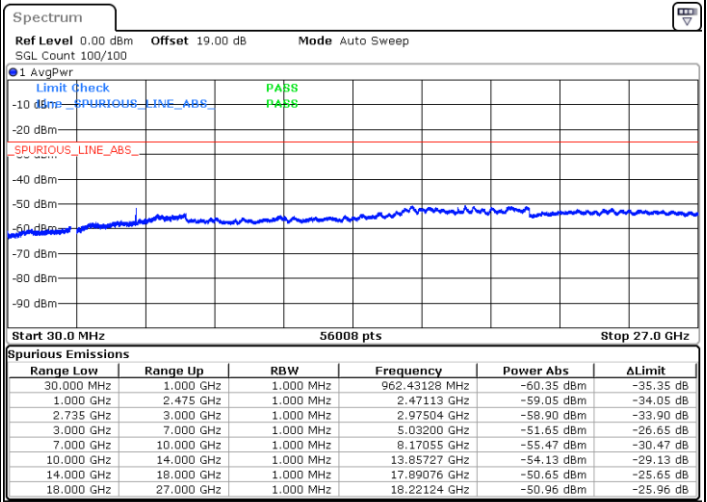

N/A

Date: 30.DEC.2020 15:53:00

LTE Band 41C / 20MHz+15MHz

16QAM

Highest Channel / 1RB0 and 1RB74

Highest Channel / 1RB99 and 1RB0

Date: 4.JAN.2021 09:21:44

Date: 4.JAN.2021 09:33:39

Highest Channel / FullIRB

N/A

Date: 4.JAN.2021 09:15:24

LTE Band 41C / 20MHz+20MHz

16QAM

Lowest Channel / 1RB0 and 1RB99

Lowest Channel / 1RB99 and 1RB0

Date: 31.DEC.2020 14:18:35

Date: 31.DEC.2020 14:23:25

Lowest Channel / FullRB

N/A

Date: 31.DEC.2020 14:14:24

LTE Band 41C / 20MHz+20MHz

16QAM

MiddleChannel / 1RB0 and 1RB99

Middle Channel / 1RB99 and 1RB0

Date: 31.DEC.2020 14:43:06

Date: 31.DEC.2020 15:00:29

Middle Channel / FullIRB

N/A

Date: 31.DEC.2020 14:38:07

LTE Band 41C / 20MHz+20MHz

16QAM

Highest Channel / 1RB0 and 1RB99