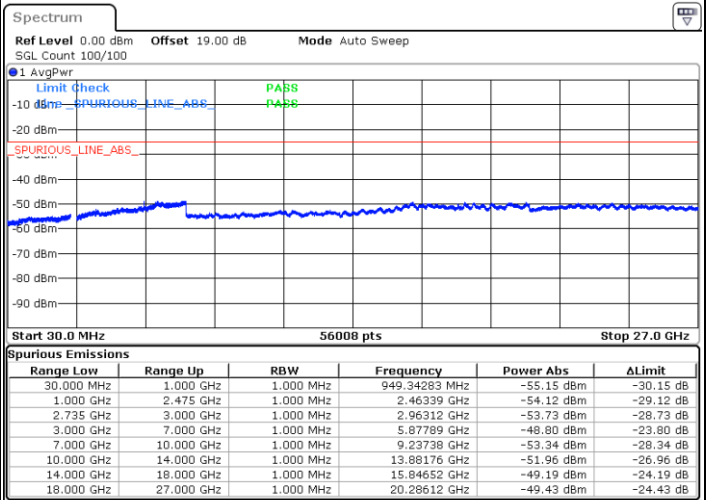

Lowest Channel / 1RB0 and 1RB99

Lowest Channel / 1RB24 and 1RB0

Date: 27.DEC.2020 14:26:31

Date: 27.DEC.2020 14:42:31

Lowest Channel / FullRB

N/A

Date: 27.DEC.2020 14:24:28

LTE Band 41C / 5MHz+20MHz

LTE Band 41C / 5MHz+20MHz

64QAM

Highest Channel / 1RB0 and 1RB99

Highest Channel / 1RB24 and 1RB0

Date: 27.DEC.2020 15:52:07

Date: 27.DEC.2020 16:41:06

Highest Channel / FullIRB

N/A

Date: 27.DEC.2020 15:33:34

LTE Band 41C / 10MHz+15MHz

64QAM

Lowest Channel / 1RB0 and 1RB74

Lowest Channel / 1RB49 and 1RB0

Date: 28.DEC.2020 10:30:14

Date: 28.DEC.2020 10:31:28

Lowest Channel / FullRB