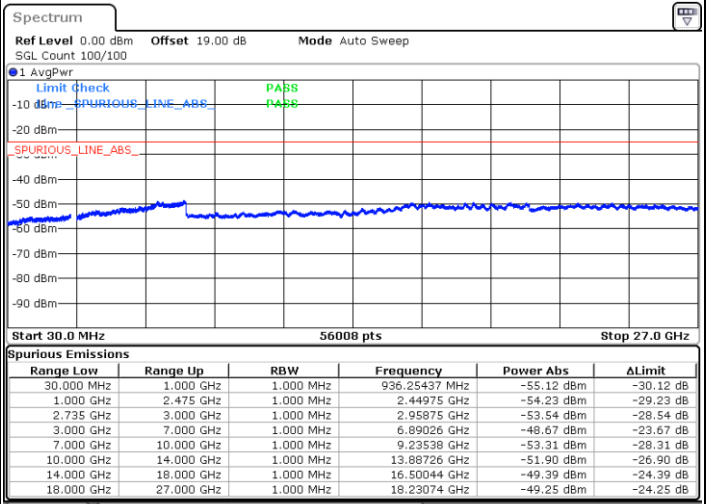

Date: 31.DEC.2020 14:43:06

Date: 31.DEC.2020 15:00:29

Middle Channel / FullIRB

N/A

Date: 31.DEC.2020 14:38:07

LTE Band 41C / 20MHz+20MHz

16QAM

Highest Channel / 1RB0 and 1RB99

Highest Channel / 1RB99 and 1RB0

Date: 31.DEC.2020 15:16:33

Date: 31.DEC.2020 15:26:09

Highest Channel / FullIRB

N/A

Date: 31.DEC.2020 15:08:30

LTE Band 41C / 5MHz+20MHz

64QAM

Lowest Channel / 1RB0 and 1RB99

Lowest Channel / 1RB24 and 1RB0

Date: 27.DEC.2020 14:26:31

Date: 27.DEC.2020 14:42:31

Lowest Channel / FullRB

N/A

Date: 27.DEC.2020 14:24:28

LTE Band 41C / 5MHz+20MHz