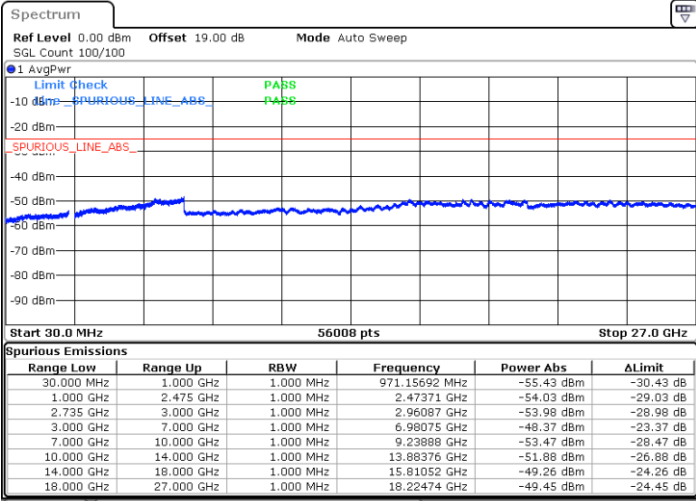

Highest Channel / 1RB0 and 1RB74

Highest Channel / 1RB74 and 1RB0

Date: 30.DEC.2020 11:08:38

Date: 30.DEC.2020 11:22:26

Highest Channel / FullIRB

N/A

Date: 30.DEC.2020 11:01:17

LTE Band 41C / 15MHz+20MHz

16QAM

Lowest Channel / 1RB0 and 1RB99

Lowest Channel / 1RB74 and 1RB0

Date: 30.DEC.2020 11:50:56

Date: 30.DEC.2020 13:46:52

Lowest Channel / FullRB

N/A

Date: 30.DEC.2020 11:33:01

LTE Band 41C / 15MHz+20MHz

16QAM

Middle Channel / 1RB0 and 1RB9

Middle Channel / 1RB74 and 1RB0

Date: 30.DEC.2020 14:07:55

Date: 30.DEC.2020 14:27:12

Middle Channel / FullIRB

N/A

Date: 30.DEC.2020 13:59:56

LTE Band 41C / 15MHz+20MHz

16QAM

Highest Channel / 1RB0 and 1RB99

Highest Channel / 1RB74 and 1RB0

Date: 30.DEC.2020 14:50:55

Date: 30.DEC.2020 14:57:18

Highest Channel / FullIRB