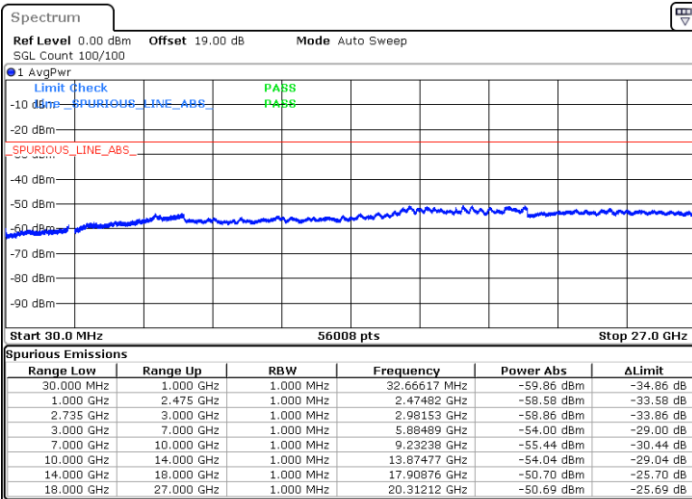

N/A

Date: 30.DEC.2020 15:53:00

LTE Band 41C / 20MHz+15MHz

16QAM

Highest Channel / 1RB0 and 1RB74

Highest Channel / 1RB99 and 1RB0

Date: 4.JAN.2021 09:21:44

Date: 4.JAN.2021 09:33:39

Highest Channel / FullIRB

N/A

Date: 4.JAN.2021 09:15:24

LTE Band 41C / 20MHz+20MHz

16QAM

Lowest Channel / 1RB0 and 1RB99

Lowest Channel / 1RB99 and 1RB0

Date: 31.DEC.2020 14:18:35

Date: 31.DEC.2020 14:23:25

Lowest Channel / FullRB

N/A

Date: 31.DEC.2020 14:14:24

LTE Band 41C / 20MHz+20MHz

16QAM

MiddleChannel / 1RB0 and 1RB99

Middle Channel / 1RB99 and 1RB0

Date: 31.DEC.2020 14:43:06

Date: 31.DEC.2020 15:00:29

Middle Channel / FullIRB

N/A

Date: 31.DEC.2020 14:38:07

LTE Band 41C / 20MHz+20MHz

16QAM

Highest Channel / 1RB0 and 1RB99