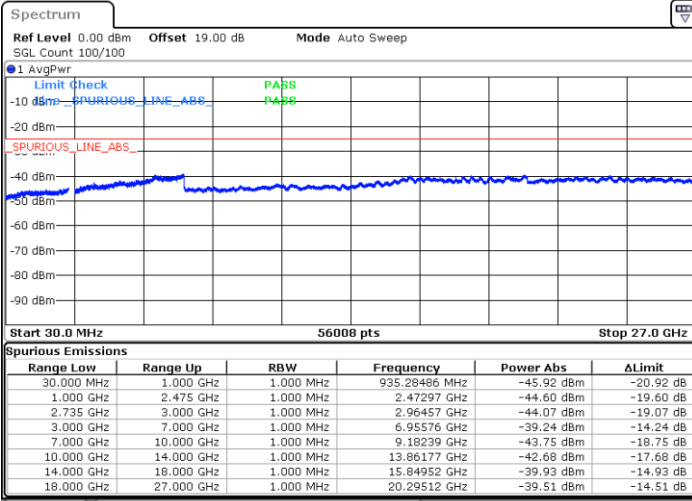

Date: 30.DEC.2020 15:23:41

LTE Band 41C / 20MHz+15MHz

16QAM

Middle Channel / 1RB0 and 1RB74

Middle Channel / 1RB99 and 1RB0

Date: 30.DEC.2020 16:05:25

Date: 30.DEC.2020 16:20:00

Middle Channel / FullIRB

N/A

Date: 30.DEC.2020 15:53:00

LTE Band 41C / 20MHz+15MHz

16QAM

Highest Channel / 1RB0 and 1RB74

Highest Channel / 1RB99 and 1RB0

Date: 4.JAN.2021 09:21:44

Date: 4.JAN.2021 09:33:39

Highest Channel / FullIRB

N/A

Date: 4.JAN.2021 09:15:24

LTE Band 41C / 20MHz+20MHz

16QAM

Lowest Channel / 1RB0 and 1RB99

Lowest Channel / 1RB99 and 1RB0

Date: 31.DEC.2020 14:18:35