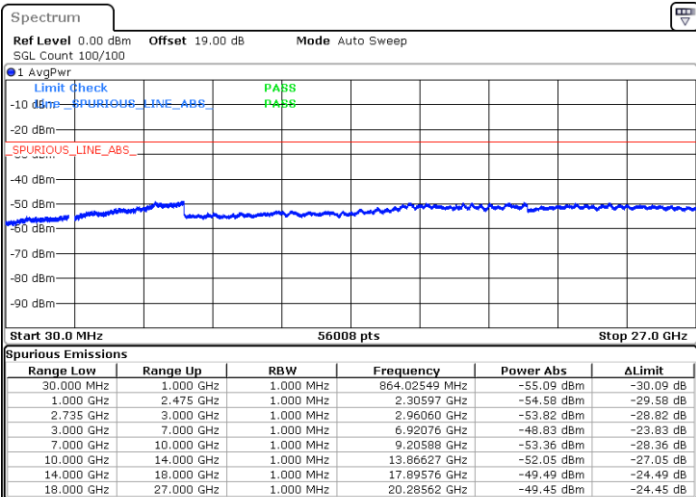

N/A

Date: 30.DEC.2020 14:45:06

LTE Band 41C / 20MHz+5MHz

16QAM

Lowest Channel / 1RB0 and 1RB24

Lowest Channel / 1RB99 and 1RB0

Date: 27.DEC.2020 17:22:35

Date: 27.DEC.2020 18:06:21

Lowest Channel / FullRB

N/A

Date: 27.DEC.2020 17:02:03

LTE Band 41C / 20MHz+5MHz

16QAM

Middle Channel / 1RB0 and 1RB24

Middle Channel / 1RB99 and 1RB0

Date: 28.DEC.2020 09:34:23

Date: 28.DEC.2020 09:38:57

Middle Channel / FullIRB

N/A

Date: 28.DEC.2020 09:30:20

LTE Band 41C / 20MHz+5MHz

16QAM

Highest Channel / 1RB0 and 1RB24

Highest Channel / 1RB99 and 1RB0

Date: 28.DEC.2020 09:56:43

Date: 28.DEC.2020 10:09:00

Highest Channel / FullIRB

N/A

Date: 28.DEC.2020 09:48:59

LTE Band 41C / 20MHz+10MHz

16QAM

Lowest Channel / 1RB0 and 1RB49