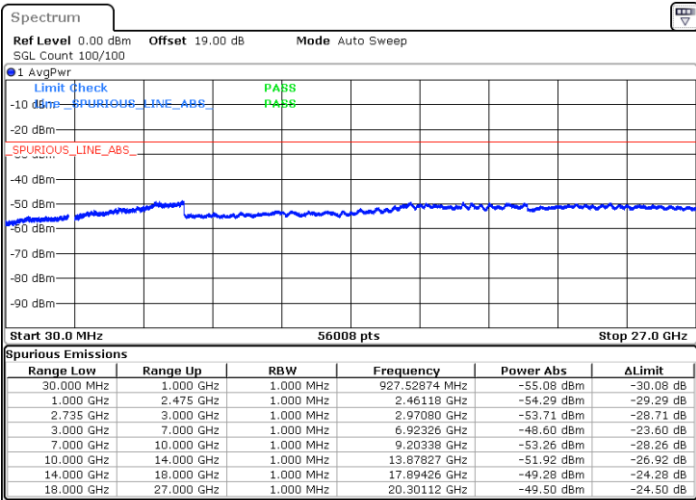

Lowest Channel / 1RB0 and 1RB99

Lowest Channel / 1RB24 and 1RB0

Date: 27.DEC.2020 14:26:31

Date: 27.DEC.2020 14:42:31

Lowest Channel / FullRB

N/A

Date: 27.DEC.2020 14:24:28

LTE Band 41C / 5MHz+20MHz

64QAM

Middle Channel / 1RB0 and 1RB9

Middle Channel / 1RB24 and 1RB0

Date: 27.DEC.2020 15:10:12

Date: 27.DEC.2020 15:17:13

Middle Channel / FullIRB

N/A

Date: 27.DEC.2020 14:45:38

LTE Band 41C / 5MHz+20MHz

64QAM

Highest Channel / 1RB0 and 1RB99

Highest Channel / 1RB24 and 1RB0

Date: 27.DEC.2020 15:52:07

Date: 27.DEC.2020 16:41:06

Highest Channel / FullIRB

N/A

Date: 27.DEC.2020 15:33:34

LTE Band 41C / 10MHz+15MHz

64QAM

Lowest Channel / 1RB0 and 1RB74

Lowest Channel / 1RB49 and 1RB0

Date: 28.DEC.2020 10:30:14

Date: 28.DEC.2020 10:31:28

Lowest Channel / FullRB