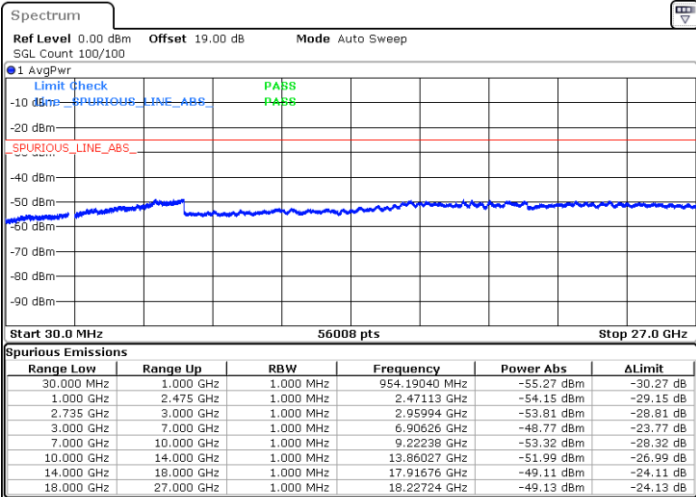

Highest Channel / 1RB99 and 1RB0

Date: 31.DEC.2020 15:16:33

Date: 31.DEC.2020 15:26:09

Highest Channel / FullIRB

N/A

Date: 31.DEC.2020 15:08:30

LTE Band 41C / 5MHz+20MHz

64QAM

Lowest Channel / 1RB0 and 1RB99

Lowest Channel / 1RB24 and 1RB0

Date: 27.DEC.2020 14:26:31

Date: 27.DEC.2020 14:42:31

Lowest Channel / FullRB

N/A

Date: 27.DEC.2020 14:24:28

LTE Band 41C / 5MHz+20MHz

64QAM

Middle Channel / 1RB0 and 1RB9

Middle Channel / 1RB24 and 1RB0

Date: 27.DEC.2020 15:10:12

Date: 27.DEC.2020 15:17:13

Middle Channel / FullIRB

N/A

Date: 27.DEC.2020 14:45:38

LTE Band 41C / 5MHz+20MHz

64QAM

Highest Channel / 1RB0 and 1RB99

Highest Channel / 1RB24 and 1RB0

Date: 27.DEC.2020 15:52:07

Date: 27.DEC.2020 16:41:06

Highest Channel / FullIRB

N/A