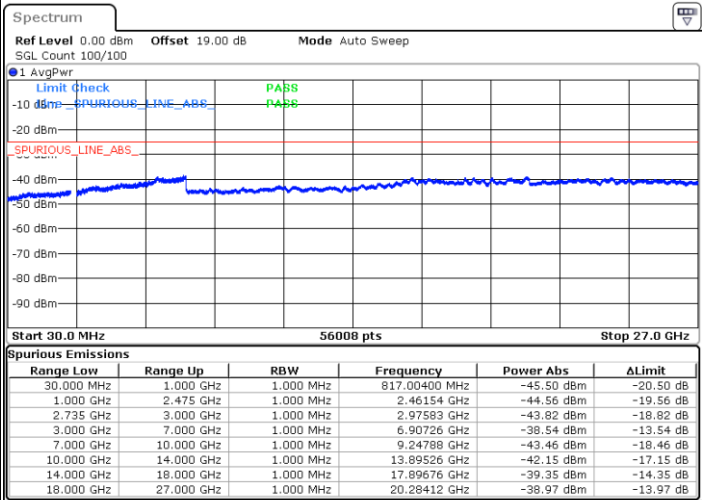

LTE Band 41C / 10MHz+20MHz

16QAM

Highest Channel / 1RB0 and 1RB99

Highest Channel / 1RB49 and 1RB0

Date: 29.DEC.2020 13:47:18

Date: 29.DEC.2020 13:52:51

Highest Channel / FullIRB

N/A

Date: 29.DEC.2020 12:05:24

LTE Band 41C / 15MHz+10MHz

16QAM

Lowest Channel / 1RB0 and 1RB49

Lowest Channel / 1RB74 and 1RB0

Date: 28.DEC.2020 17:14:13

Date: 28.DEC.2020 17:19:29

Lowest Channel / FullRB

N/A

Date: 28.DEC.2020 17:04:45

LTE Band 41C / 15MHz+10MHz

16QAM

Middle Channel / 1RB0 and 1RB49

Middle Channel / 1RB74 and 1RB0

Date: 29.DEC.2020 00:49:07

Date: 29.DEC.2020 00:52:35

Middle Channel / FullIRB

N/A

Date: 29.DEC.2020 00:45:36

LTE Band 41C / 15MHz+10MHz

16QAM

Highest Channel / 1RB0 and 1RB49

Highest Channel / 1RB74 and 1RB0

Date: 29.DEC.2020 01:09:35