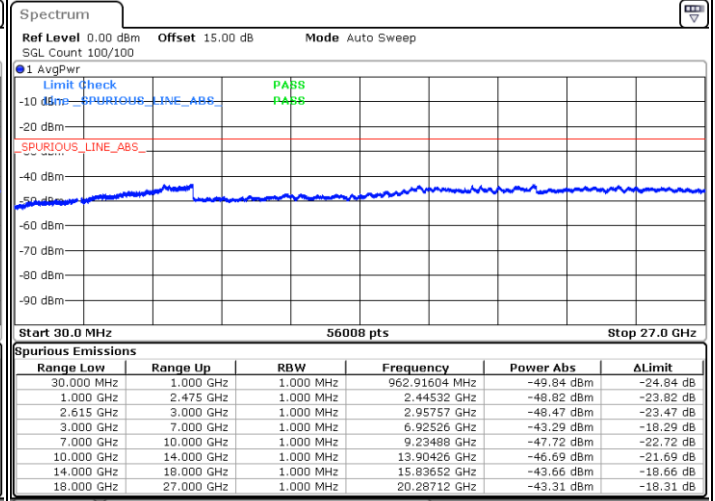

64QAM

Highest Channel / 1RB0 and 1RB74

Highest Channel / 1RB74 and 1RB0

Date: 4.JAN.2021 21:52:04

Date: 4.JAN.2021 22:04:02

Highest Channel / FullIRB

N/A

Date: 4.JAN.2021 21:49:35

LTE Band 7C / 15MHz+20MHz

64QAM

Lowest Channel / 1RB0 and 1RB99

Lowest Channel / 1RB74 and 1RB0

Date: 4.JAN.2021 19:35:20

Date: 4.JAN.2021 19:46:36

Lowest Channel / FullRB

N/A

Date: 4.JAN.2021 19:32:24

LTE Band 7C / 15MHz+20MHz

64QAM

Middle Channel / 1RB0 and 1RB9

Middle Channel / 1RB74 and 1RB0

Date: 4.JAN.2021 19:56:21

Date: 4.JAN.2021 20:03:53

Middle Channel / FullIRB

N/A

Date: 4.JAN.2021 19:54:46

LTE Band 7C / 15MHz+20MHz

64QAM

Highest Channel / 1RB0 and 1RB99

Highest Channel / 1RB74 and 1RB0

Date: 4.JAN.2021 20:24:55

Date: 4.JAN.2021 20:34:27