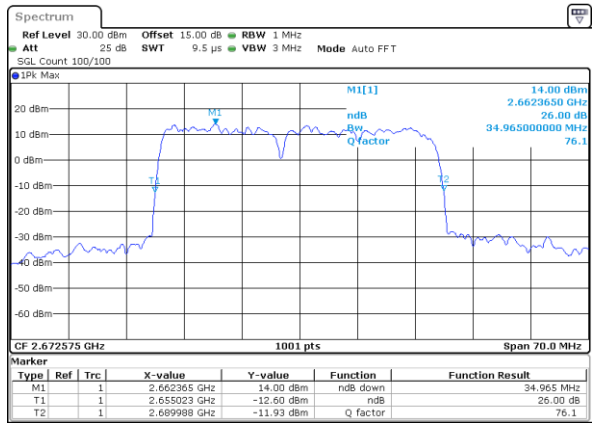

Highest Channel / 10MHz+20MHz

Date: 29, DEC, 2020 02:05:22

Highest Channel / 15MHz+10MHz

Date: 29, DEC, 2020 01:28:01

LTE Band 41C

QPSK

Lowest Channel / 15MHz+15MHz

Date: 30, DEC, 2020 08:45:05

Lowest Channel / 15MHz+20MHz

Date: 30, DEC, 2020 11:26:11

Middle Channel / 15MHz+15MHz

Date: 30, DEC, 2020 10:36:35

Middle Channel / 15MHz+20MHz

Date: 30, DEC, 2020 13:52:29

Highest Channel / 15MHz+15MHz

Date: 30, DEC, 2020 10:57:48

Highest Channel / 15MHz+20MHz

Date: 30, DEC, 2020 14:41:05

LTE Band 41C

QPSK

Lowest Channel / 20MHz+5MHz

Date: 27, DEC, 2020 16:46:59

Lowest Channel / 20MHz+10MHz

Date: 29, DEC, 2020 13:57:27

Middle Channel / 20MHz+5MHz

Date: 28, DEC, 2020 09:26:24

Middle Channel / 20MHz+10MHz

Date: 29, DEC, 2020 14:15:11

Highest Channel / 20MHz+5MHz

Date: 28, DEC, 2020 09:42:40

Highest Channel / 20MHz+10MHz

Date: 29, DEC, 2020 14:13:28