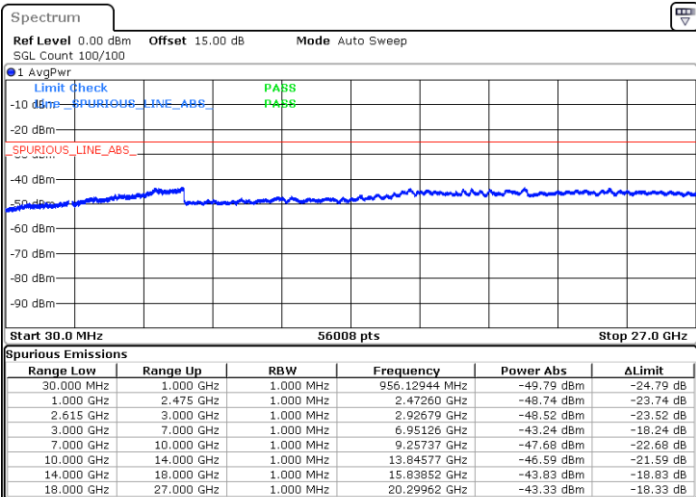

Lowest Channel / FullRB

N/A

Date: 5.JAN.2021 00:46:56

LTE Band 7C / 15MHz+10MHz

64QAM

Middle Channel / 1RB0 and 1RB49

Middle Channel / 1RB74 and 1RB0

Date: 5.JAN.2021 01:12:29

Date: 5.JAN.2021 01:19:07

Middle Channel / FullIRB

N/A

Date: 5.JAN.2021 01:10:46

LTE Band 7C / 15MHz+10MHz

64QAM

Highest Channel / 1RB0 and 1RB49

Highest Channel / 1RB74 and 1RB0

Date: 5.JAN.2021 01:36:38

Date: 5.JAN.2021 01:49:59

Highest Channel / FullIRB

N/A

Date: 5.JAN.2021 01:33:51

LTE Band 7C / 15MHz+15MHz

64QAM

Lowest Channel / 1RB0 and 1RB74

Lowest Channel / 1RB74 and 1RB0

Date: 4.JAN.2021 20:46:27

Date: 4.JAN.2021 20:58:45

Lowest Channel / FullRB

N/A

Date: 4.JAN.2021 20:43:31

LTE Band 7C / 15MHz+15MHz

64QAM