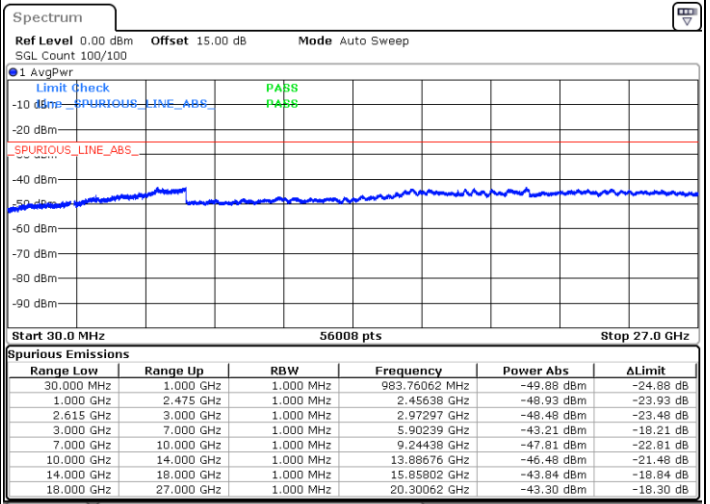

LTE Band 7C / 15MHz+20MHz

64QAM

Lowest Channel / 1RB0 and 1RB99

Lowest Channel / 1RB74 and 1RB0

Date: 4.JAN.2021 19:35:20

Date: 4.JAN.2021 19:46:36

Lowest Channel / FullRB

N/A

Date: 4.JAN.2021 19:32:24

LTE Band 7C / 15MHz+20MHz

64QAM

Middle Channel / 1RB0 and 1RB9

Middle Channel / 1RB74 and 1RB0

Date: 4.JAN.2021 19:56:21

Date: 4.JAN.2021 20:03:53

Middle Channel / FullIRB

N/A

Date: 4.JAN.2021 19:54:46

LTE Band 7C / 15MHz+20MHz

64QAM

Highest Channel / 1RB0 and 1RB99

Highest Channel / 1RB74 and 1RB0

Date: 4.JAN.2021 20:24:55

Date: 4.JAN.2021 20:34:27

Highest Channel / FullIRB

N/A

Date: 4.JAN.2021 20:22:51

LTE Band 7C / 20MHz+10MHz

64QAM

Lowest Channel / 1RB0 and 1RB49

Lowest Channel / 1RB99 and 1RB0

Date: 4.JAN.2021 05:40:51