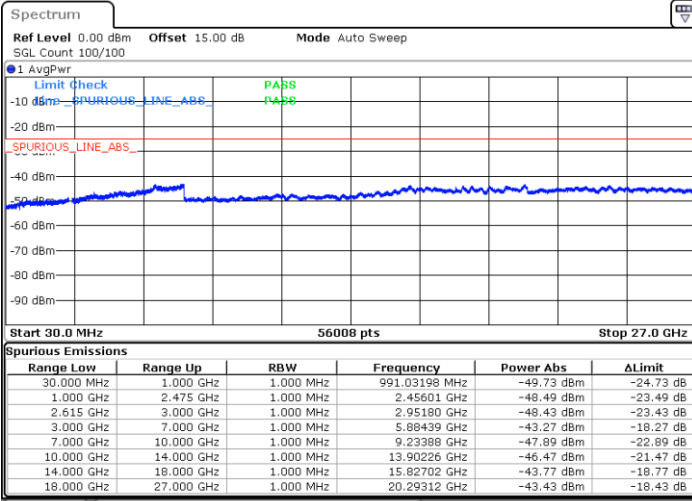

Middle Channel / 1RB0 and 1RB74

Middle Channel / 1RB74 and 1RB0

Date: 4.JAN.2021 21:19:24

Date: 4.JAN.2021 21:35:46

Middle Channel / FullRB

N/A

Date: 4.JAN.2021 21:07:10

LTE Band 7C / 15MHz+15MHz

64QAM

Highest Channel / 1RB0 and 1RB74

Highest Channel / 1RB74 and 1RB0

Date: 4.JAN.2021 21:52:04

Date: 4.JAN.2021 22:04:02

Highest Channel / FullIRB

N/A

Date: 4.JAN.2021 21:49:35

LTE Band 7C / 15MHz+20MHz

64QAM

Lowest Channel / 1RB0 and 1RB99

Lowest Channel / 1RB74 and 1RB0

Date: 4.JAN.2021 19:35:20

Date: 4.JAN.2021 19:46:36

Lowest Channel / FullRB

N/A