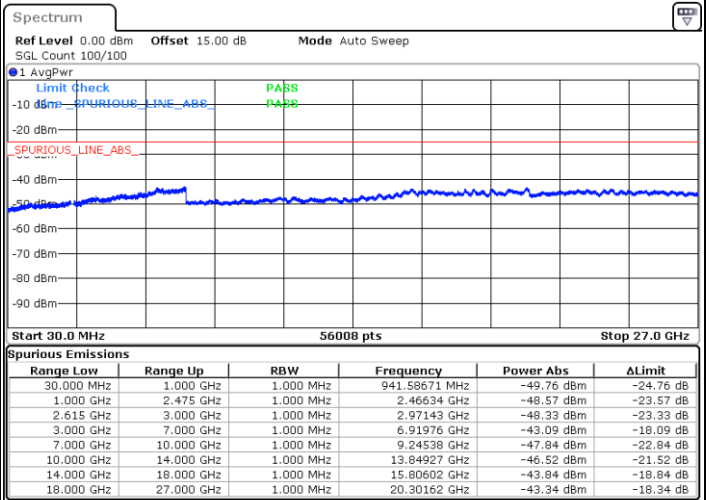

N/A

Date: 4.JAN.2021 03:14:10

LTE Band 7C / 20MHz+20MHz

64QAM

Middle Channel / 1RB0 and 1RB99

Middle Channel / 1RB99 and 1RB0

Date: 4.JAN.2021 03:38:47

Date: 4.JAN.2021 03:46:30

Middle Channel / FullIRB

N/A

Date: 4.JAN.2021 03:37:01

LTE Band 7C / 20MHz+20MHz

64QAM

Highest Channel / 1RB0 and 1RB99

Highest Channel / 1RB99 and 1RB0

Date: 4.JAN.2021 04:07:39

Date: 4.JAN.2021 04:19:20

Highest Channel / FullRB

N/A

Date: 4.JAN.2021 04:21:27

LTE Band 41C

26dB Bandwidth

Mode	LTE Band 41C : 26dB BW(MHz)				
QPSK					
BW	5MHz+20MHz	10MHz+15MHz	10MHz+20MHz	15MHz+10MHz	15MHz+15MHz
Lowest CH	24.83	25.28	29.73	25.23	30.69
Middle CH	24.93	25.33	29.67	25.13	30.57
Highest CH	24.93	25.23	29.79	25.03	30.57
BW	15MHz+20MHz	20MHz+5MHz	20MHz+10MHz	20MHz+15MHz	20MHz+20MHz
Lowest CH	34.83	24.83	30.09	34.90	39.96
Middle CH	34.90	24.93	30.03	34.90	39.88
Highest CH	34.97	24.83	30.03	35.04	39.88