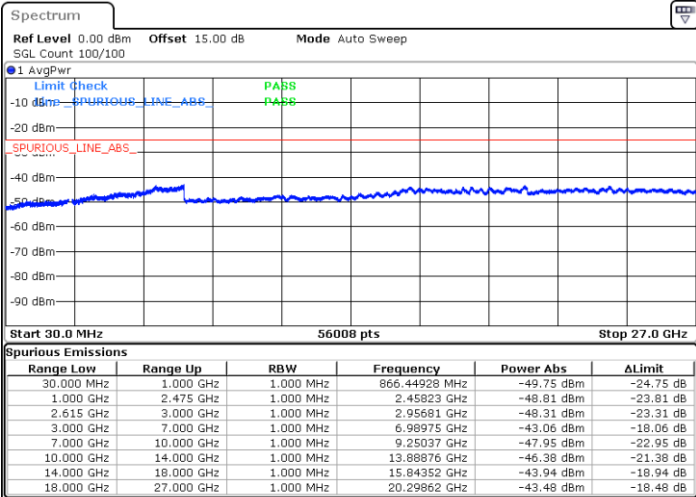

N/A

Date: 4.JAN.2021 19:54:46

LTE Band 7C / 15MHz+20MHz

64QAM

Highest Channel / 1RB0 and 1RB99

Highest Channel / 1RB74 and 1RB0

Date: 4.JAN.2021 20:24:55

Date: 4.JAN.2021 20:34:27

Highest Channel / FullIRB

N/A

Date: 4.JAN.2021 20:22:51

LTE Band 7C / 20MHz+10MHz

64QAM

Lowest Channel / 1RB0 and 1RB49

Lowest Channel / 1RB99 and 1RB0

Date: 4.JAN.2021 05:40:51

Date: 4.JAN.2021 05:50:50

Lowest Channel / FullRB

N/A

Date: 4.JAN.2021 05:33:48

LTE Band 7C / 20MHz+10MHz

64QAM

Middle Channel / 1RB0 and 1RB49

Middle Channel / 1RB99 and 1RB0

Date: 4.JAN.2021 05:56:53

Date: 4.JAN.2021 06:05:40

Middle Channel / FullIRB

N/A

Date: 4.JAN.2021 05:55:43

LTE Band 7C / 20MHz+10MHz

64QAM

Highest Channel / 1RB0 and 1RB49