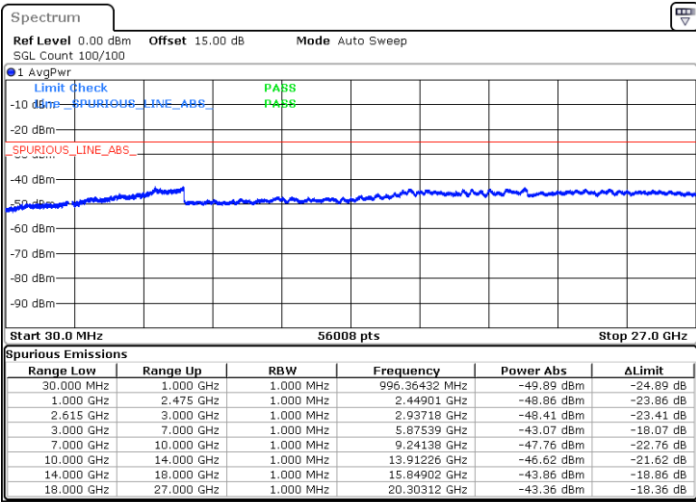

LTE Band 7C / 15MHz+20MHz

64QAM

Lowest Channel / 1RB0 and 1RB99

Lowest Channel / 1RB74 and 1RB0

Date: 4.JAN.2021 19:35:20

Date: 4.JAN.2021 19:46:36

Lowest Channel / FullRB

N/A

Date: 4.JAN.2021 19:32:24

LTE Band 7C / 15MHz+20MHz

64QAM

Middle Channel / 1RB0 and 1RB9

Middle Channel / 1RB74 and 1RB0

Date: 4.JAN.2021 19:56:21

Date: 4.JAN.2021 20:03:53

Middle Channel / FullIRB

N/A

Date: 4.JAN.2021 19:54:46

LTE Band 7C / 15MHz+20MHz

64QAM

Highest Channel / 1RB0 and 1RB99

Highest Channel / 1RB74 and 1RB0

Date: 4.JAN.2021 20:24:55

Date: 4.JAN.2021 20:34:27

Highest Channel / FullIRB

N/A

Date: 4.JAN.2021 20:22:51

LTE Band 7C / 20MHz+10MHz

64QAM

Lowest Channel / 1RB0 and 1RB49

Lowest Channel / 1RB99 and 1RB0

Date: 4.JAN.2021 05:40:51