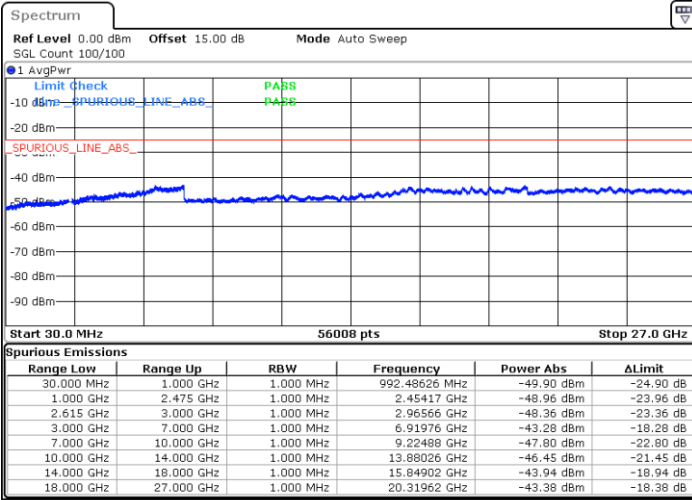

Date: 5.JAN.2021 01:36:38

Date: 5.JAN.2021 01:49:59

Highest Channel / FullIRB

N/A

Date: 5.JAN.2021 01:33:51

LTE Band 7C / 15MHz+15MHz

64QAM

Lowest Channel / 1RB0 and 1RB74

Lowest Channel / 1RB74 and 1RB0

Date: 4.JAN.2021 20:46:27

Date: 4.JAN.2021 20:58:45

Lowest Channel / FullRB

N/A

Date: 4.JAN.2021 20:43:31

LTE Band 7C / 15MHz+15MHz

64QAM

Middle Channel / 1RB0 and 1RB74

Middle Channel / 1RB74 and 1RB0

Date: 4.JAN.2021 21:19:24

Date: 4.JAN.2021 21:35:46

Middle Channel / FullRB

N/A

Date: 4.JAN.2021 21:07:10

LTE Band 7C / 15MHz+15MHz