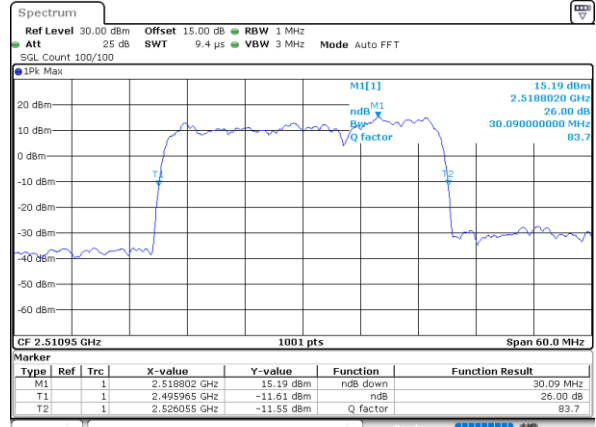

Highest Channel / 10MHz+20MHz

Date: 29, DEC, 2020 02:05:22

Highest Channel / 15MHz+10MHz

Date: 29, DEC, 2020 01:28:01

LTE Band 41C

QPSK

Lowest Channel / 15MHz+15MHz

Date: 30, DEC, 2020 08:45:05

Lowest Channel / 15MHz+20MHz

Date: 30, DEC, 2020 11:26:11

Middle Channel / 15MHz+15MHz

Date: 30, DEC, 2020 10:36:35

Middle Channel / 15MHz+20MHz

Date: 30, DEC, 2020 13:52:29

Highest Channel / 15MHz+15MHz

Date: 30, DEC, 2020 10:57:48

Highest Channel / 15MHz+20MHz

Date: 30, DEC, 2020 14:41:05

LTE Band 41C

QPSK

Lowest Channel / 20MHz+5MHz

Date: 27, DEC, 2020 16:46:59

Lowest Channel / 20MHz+10MHz

Date: 29, DEC, 2020 13:57:27

Middle Channel / 20MHz+5MHz

Date: 28, DEC, 2020 09:26:24

Middle Channel / 20MHz+10MHz

Date: 29, DEC, 2020 14:15:11

Highest Channel / 20MHz+5MHz

Date: 28, DEC, 2020 09:42:40

Highest Channel / 20MHz+10MHz

Date: 29, DEC, 2020 14:13:28