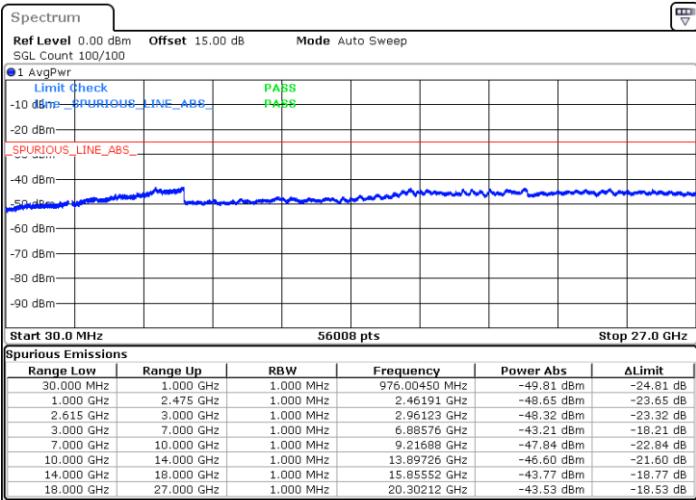

LTE Band 7C / 10MHz+20MHz

64QAM

MiddleChannel / 1RB0 and 1RB99

Middle Channel / 1RB49 and 1RB0

Date: 4.JAN.2021 23:25:01

Date: 4.JAN.2021 23:32:11

Middle Channel / FullIRB

N/A

Date: 4.JAN.2021 23:23:37

LTE Band 7C / 10MHz+20MHz

64QAM

Highest Channel / 1RB0 and 1RB99

Highest Channel / 1RB49 and 1RB0

Date: 5.JAN.2021 00:18:07

Date: 5.JAN.2021 00:34:59

Highest Channel / FullIRB

N/A

Date: 5.JAN.2021 00:15:46

LTE Band 7C / 15MHz+10MHz

64QAM

Lowest Channel / 1RB0 and 1RB49

Lowest Channel / 1RB74 and 1RB0

Date: 5.JAN.2021 00:49:17

Date: 5.JAN.2021 01:00:22

Lowest Channel / FullRB

N/A

Date: 5.JAN.2021 00:46:56

LTE Band 7C / 15MHz+10MHz

64QAM

Middle Channel / 1RB0 and 1RB49

Middle Channel / 1RB74 and 1RB0

Date: 5.JAN.2021 01:12:29