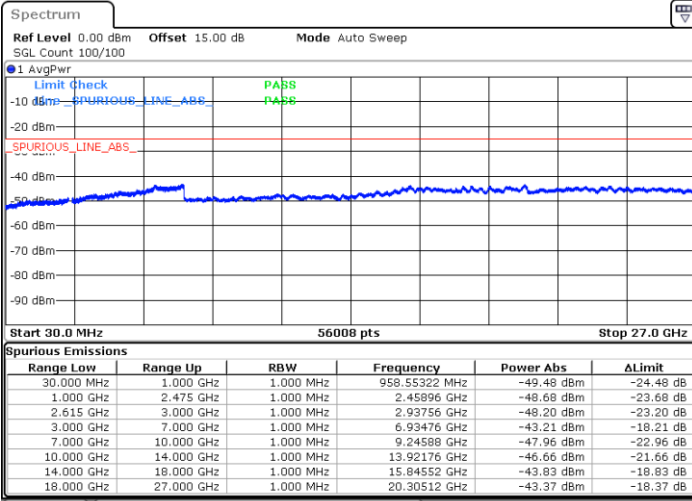

Date: 5.JAN.2021 01:19:07

Middle Channel / FullIRB

N/A

Date: 5.JAN.2021 01:10:46

LTE Band 7C / 15MHz+10MHz

64QAM

Highest Channel / 1RB0 and 1RB49

Highest Channel / 1RB74 and 1RB0

Date: 5.JAN.2021 01:36:38

Date: 5.JAN.2021 01:49:59

Highest Channel / FullIRB

N/A

Date: 5.JAN.2021 01:33:51

LTE Band 7C / 15MHz+15MHz

64QAM

Lowest Channel / 1RB0 and 1RB74

Lowest Channel / 1RB74 and 1RB0

Date: 4.JAN.2021 20:46:27

Date: 4.JAN.2021 20:58:45

Lowest Channel / FullRB

N/A

Date: 4.JAN.2021 20:43:31

LTE Band 7C / 15MHz+15MHz

64QAM