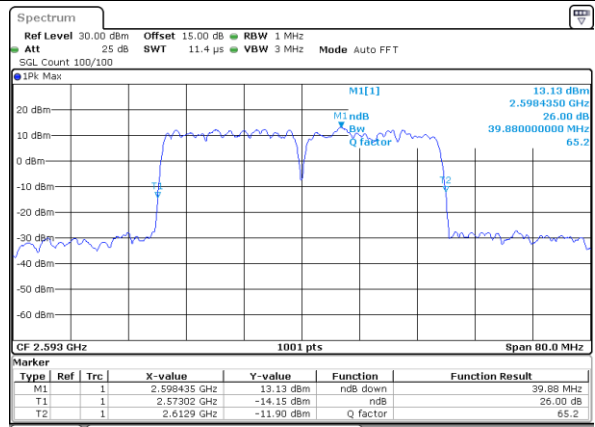

Middle Channel / 20MHz+5MHz

Date: 28, DEC, 2020 09:26:24

Middle Channel / 20MHz+10MHz

Date: 29, DEC, 2020 14:15:11

Highest Channel / 20MHz+5MHz

Date: 28, DEC, 2020 09:42:40

Highest Channel / 20MHz+10MHz

Date: 29, DEC, 2020 14:13:28

LTE Band 41C

QPSK

Lowest Channel / 20MHz+15MHz

Date: 30, DEC, 2020 15:10:58

Lowest Channel / 20MHz+20MHz

Date: 31, DEC, 2020 14:08:05

Middle Channel / 20MHz+15MHz

Date: 30, DEC, 2020 15:48:35

Middle Channel / 20MHz+20MHz

Date: 31, DEC, 2020 14:03:13

Highest Channel / 20MHz+15MHz

Date: 4, JAN, 2021 09:05:07

Highest Channel / 20MHz+20MHz

Date: 31, DEC, 2020 15:03:26

LTE Band 41C

16QAM