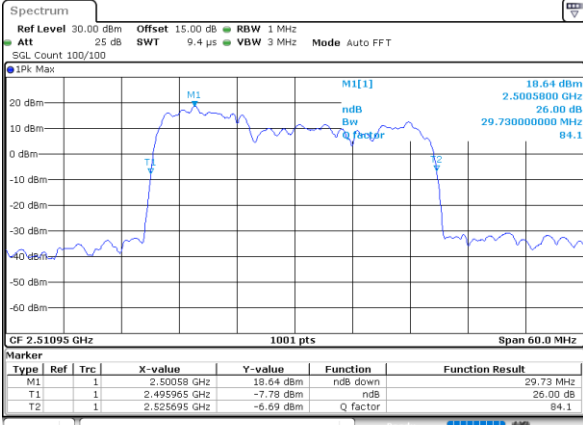

LTE Band 41C

QPSK

Lowest Channel / 5MHz+20MHz

Date: 27, DEC, 2020 13:31:45

Lowest Channel / 10MHz+15MHz

Date: 28, DEC, 2020 10:12:40

Middle Channel / 5MHz+20MHz

Date: 27, DEC, 2020 14:43:44

Middle Channel / 10MHz+15MHz

Date: 28, DEC, 2020 10:13:06

Highest Channel / 5MHz+20MHz

Date: 27, DEC, 2020 15:24:43

Highest Channel / 10MHz+15MHz

Date: 28, DEC, 2020 16:39:52

LTE Band 41C

QPSK

Lowest Channel / 10MHz+20MHz

Date: 29, DEC, 2020 02:08:20

Lowest Channel / 15MHz+10MHz

Date: 28, DEC, 2020 17:01:14

Middle Channel / 10MHz+20MHz

Date: 29, DEC, 2020 02:07:01

Middle Channel / 15MHz+10MHz

Date: 29, DEC, 2020 00:13:20

Highest Channel / 10MHz+20MHz

Date: 29, DEC, 2020 02:05:22

Highest Channel / 15MHz+10MHz

Date: 29, DEC, 2020 01:28:01

LTE Band 41C

QPSK

Lowest Channel / 15MHz+15MHz

Date: 30, DEC, 2020 08:45:05