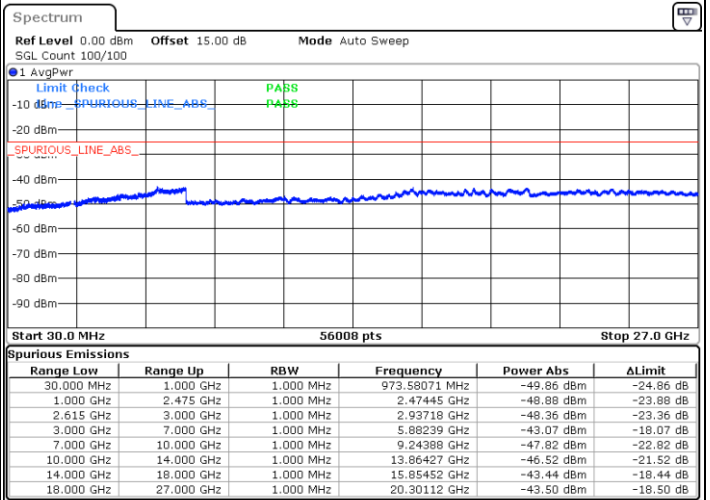

LTE Band 7C / 10MHz+20MHz

64QAM

MiddleChannel / 1RB0 and 1RB99

Middle Channel / 1RB49 and 1RB0

Date: 4.JAN.2021 23:25:01

Date: 4.JAN.2021 23:32:11

Middle Channel / FullIRB

N/A

Date: 4.JAN.2021 23:23:37

LTE Band 7C / 10MHz+20MHz

64QAM

Highest Channel / 1RB0 and 1RB99

Highest Channel / 1RB49 and 1RB0

Date: 5.JAN.2021 00:18:07

Date: 5.JAN.2021 00:34:59

Highest Channel / FullIRB

N/A

Date: 5.JAN.2021 00:15:46

LTE Band 7C / 15MHz+10MHz

64QAM

Lowest Channel / 1RB0 and 1RB49

Lowest Channel / 1RB74 and 1RB0

Date: 5.JAN.2021 00:49:17

Date: 5.JAN.2021 01:00:22

Lowest Channel / FullRB

N/A

Date: 5.JAN.2021 00:46:56

LTE Band 7C / 15MHz+10MHz

64QAM

Middle Channel / 1RB0 and 1RB49

Middle Channel / 1RB74 and 1RB0

Date: 5.JAN.2021 01:12:29