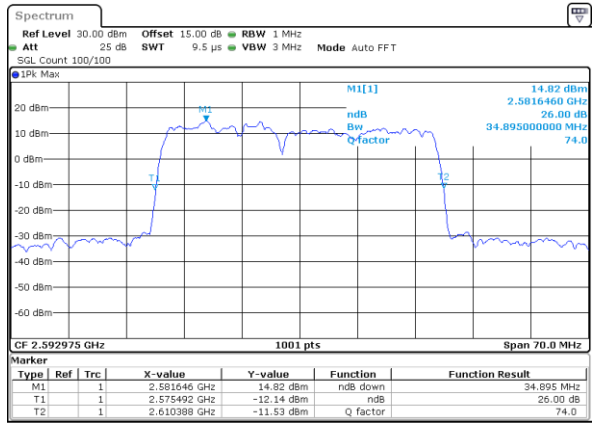

Highest Channel / 10MHz+20MHz

Date: 29, DEC, 2020 02:05:22

Highest Channel / 15MHz+10MHz

Date: 29, DEC, 2020 01:28:01

LTE Band 41C

QPSK

Lowest Channel / 15MHz+15MHz

Date: 30, DEC, 2020 08:45:05

Lowest Channel / 15MHz+20MHz

Date: 30, DEC, 2020 11:26:11

Middle Channel / 15MHz+15MHz

Date: 30, DEC, 2020 10:36:35

Middle Channel / 15MHz+20MHz

Date: 30, DEC, 2020 13:52:29

Highest Channel / 15MHz+15MHz

Date: 30, DEC, 2020 10:57:48

Highest Channel / 15MHz+20MHz

Date: 30, DEC, 2020 14:41:05

LTE Band 41C

QPSK

Lowest Channel / 20MHz+5MHz

Date: 27, DEC, 2020 16:46:59

Lowest Channel / 20MHz+10MHz

Date: 29, DEC, 2020 13:57:27

Middle Channel / 20MHz+5MHz

Date: 28, DEC, 2020 09:26:24

Middle Channel / 20MHz+10MHz

Date: 29, DEC, 2020 14:15:11

Highest Channel / 20MHz+5MHz

Date: 28, DEC, 2020 09:42:40

Highest Channel / 20MHz+10MHz

Date: 29, DEC, 2020 14:13:28