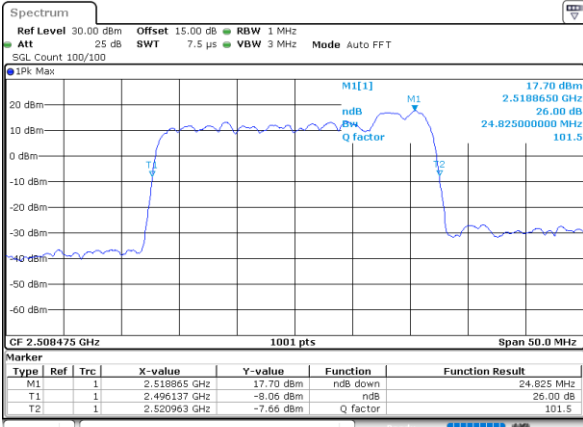

Lowest Channel / 15MHz+20MHz

Date: 30, DEC, 2020 11:26:11

Middle Channel / 15MHz+15MHz

Date: 30, DEC, 2020 10:36:35

Middle Channel / 15MHz+20MHz

Date: 30, DEC, 2020 13:52:29

Highest Channel / 15MHz+15MHz

Date: 30, DEC, 2020 10:57:48

Highest Channel / 15MHz+20MHz

Date: 30, DEC, 2020 14:41:05

LTE Band 41C

QPSK

Lowest Channel / 20MHz+5MHz

Date: 27, DEC, 2020 16:46:59

Lowest Channel / 20MHz+10MHz

Date: 29, DEC, 2020 13:57:27

Middle Channel / 20MHz+5MHz

Date: 28, DEC, 2020 09:26:24

Middle Channel / 20MHz+10MHz

Date: 29, DEC, 2020 14:15:11

Highest Channel / 20MHz+5MHz

Date: 28, DEC, 2020 09:42:40

Highest Channel / 20MHz+10MHz

Date: 29, DEC, 2020 14:13:28