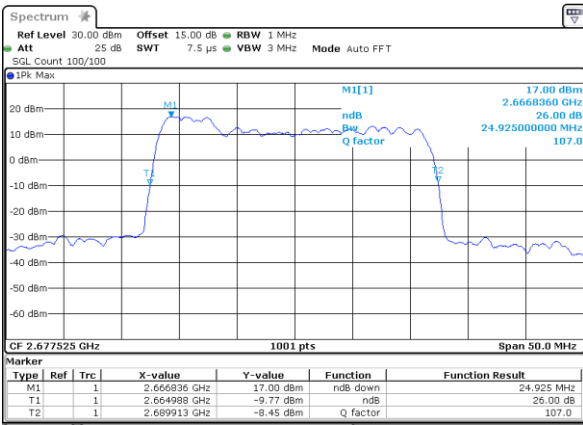

Mode	LTE Band 41C : 26dB BW(MHz)				
64QAM					
BW	5MHz+20MHz	10MHz+15MHz	10MHz+20MHz	15MHz+10MHz	15MHz+15MHz
Lowest CH	24.83	25.28	29.67	25.23	30.63
Middle CH	24.83	25.13	29.79	25.08	30.69
Highest CH	24.93	25.28	29.61	25.08	30.57
BW	15MHz+20MHz	20MHz+5MHz	20MHz+10MHz	20MHz+15MHz	20MHz+20MHz
Lowest CH	34.83	24.78	30.03	34.97	39.72
Middle CH	35.04	24.88	29.97	34.90	39.96
Highest CH	34.97	24.88	29.97	34.97	39.96

LTE Band 41C

QPSK

Lowest Channel / 5MHz+20MHz

Date: 27, DEC, 2020 13:31:45

Lowest Channel / 10MHz+15MHz

Date: 28, DEC, 2020 10:12:40

Middle Channel / 5MHz+20MHz

Date: 27, DEC, 2020 14:43:44

Middle Channel / 10MHz+15MHz

Date: 28, DEC, 2020 10:13:06

Highest Channel / 5MHz+20MHz

Date: 27, DEC, 2020 15:24:43

Highest Channel / 10MHz+15MHz

Date: 28, DEC, 2020 16:39:52

LTE Band 41C

QPSK

Lowest Channel / 10MHz+20MHz

Date: 29, DEC, 2020 02:08:20

Lowest Channel / 15MHz+10MHz

Date: 28, DEC, 2020 17:01:14

Middle Channel / 10MHz+20MHz

Date: 29, DEC, 2020 02:07:01

Middle Channel / 15MHz+10MHz

Date: 29, DEC, 2020 00:13:20