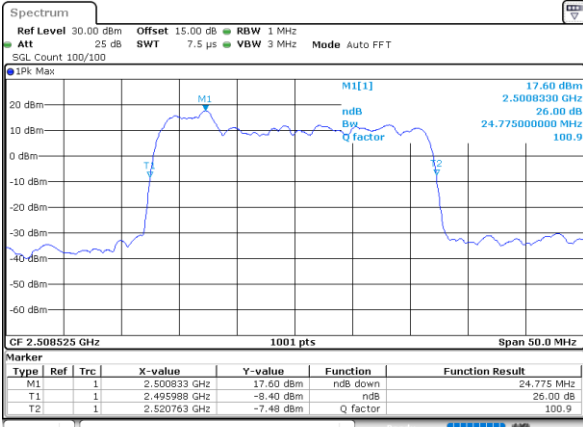

LTE Band 41C

QPSK

Lowest Channel / 20MHz+15MHz

Date: 30, DEC, 2020 15:10:58

Lowest Channel / 20MHz+20MHz

Date: 31, DEC, 2020 14:08:05

Middle Channel / 20MHz+15MHz

Date: 30, DEC, 2020 15:48:35

Middle Channel / 20MHz+20MHz

Date: 31, DEC, 2020 14:03:13

Highest Channel / 20MHz+15MHz

Date: 4, JAN, 2021 09:05:07

Highest Channel / 20MHz+20MHz

Date: 31, DEC, 2020 15:03:26

LTE Band 41C

16QAM

Lowest Channel / 5MHz+20MHz

Date: 27, DEC, 2020 13:47:21

Lowest Channel / 10MHz+15MHz

Date: 28, DEC, 2020 10:11:07

Middle Channel / 5MHz+20MHz

Date: 27, DEC, 2020 14:43:59

Middle Channel / 10MHz+15MHz

Date: 28, DEC, 2020 10:13:22

Highest Channel / 5MHz+20MHz

Date: 27, DEC, 2020 15:25:00

Highest Channel / 10MHz+15MHz

Date: 28, DEC, 2020 16:13:38