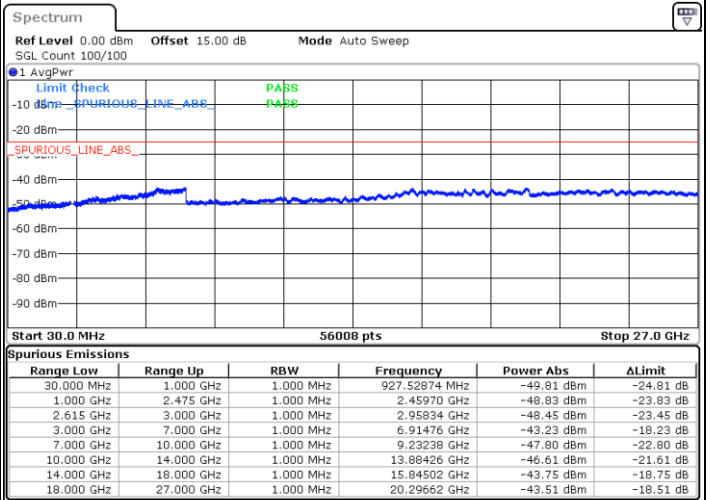

Date: 4.JAN.2021 19:32:24

LTE Band 7C / 15MHz+20MHz

64QAM

Middle Channel / 1RB0 and 1RB9

Middle Channel / 1RB74 and 1RB0

Date: 4.JAN.2021 19:56:21

Date: 4.JAN.2021 20:03:53

Middle Channel / FullIRB

N/A

Date: 4.JAN.2021 19:54:46

LTE Band 7C / 15MHz+20MHz

64QAM

Highest Channel / 1RB0 and 1RB99

Highest Channel / 1RB74 and 1RB0

Date: 4.JAN.2021 20:24:55

Date: 4.JAN.2021 20:34:27

Highest Channel / FullIRB

N/A

Date: 4.JAN.2021 20:22:51

LTE Band 7C / 20MHz+10MHz

64QAM

Lowest Channel / 1RB0 and 1RB49

Lowest Channel / 1RB99 and 1RB0

Date: 4.JAN.2021 05:40:51