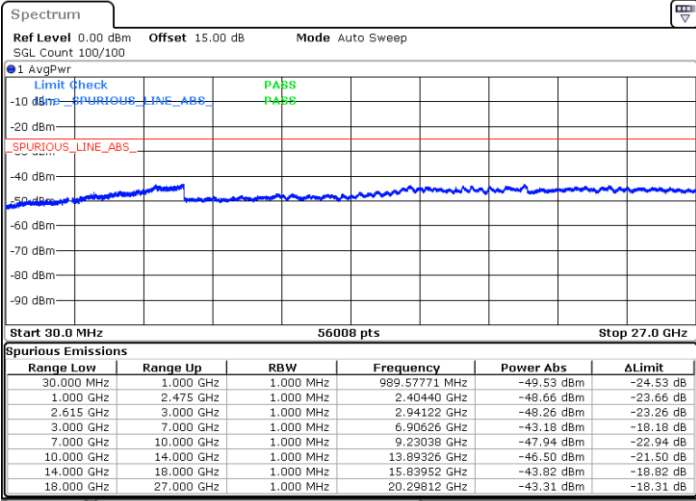

LTE Band 7C / 10MHz+20MHz

64QAM

MiddleChannel / 1RB0 and 1RB99

Middle Channel / 1RB49 and 1RB0

Date: 4.JAN.2021 23:25:01

Date: 4.JAN.2021 23:32:11

Middle Channel / FullIRB

N/A

Date: 4.JAN.2021 23:23:37

LTE Band 7C / 10MHz+20MHz

64QAM

Highest Channel / 1RB0 and 1RB99

Highest Channel / 1RB49 and 1RB0

Date: 5.JAN.2021 00:18:07

Date: 5.JAN.2021 00:34:59

Highest Channel / FullIRB

N/A

Date: 5.JAN.2021 00:15:46

LTE Band 7C / 15MHz+10MHz

64QAM

Lowest Channel / 1RB0 and 1RB49

Lowest Channel / 1RB74 and 1RB0

Date: 5.JAN.2021 00:49:17

Date: 5.JAN.2021 01:00:22