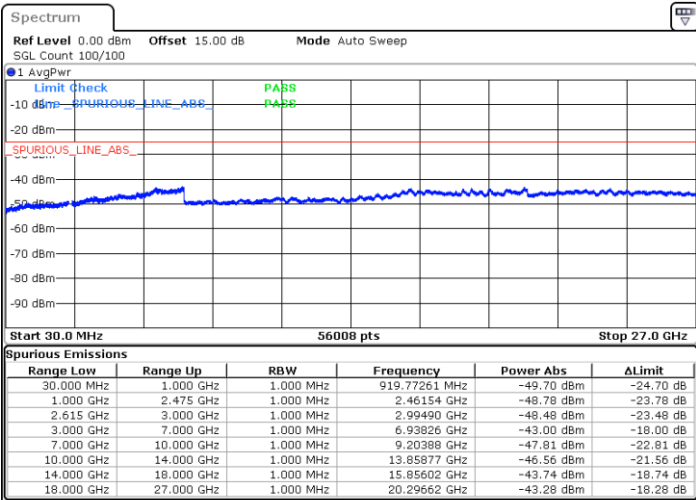

Date: 4.JAN.2021 23:23:37

LTE Band 7C / 10MHz+20MHz

64QAM

Highest Channel / 1RB0 and 1RB99

Highest Channel / 1RB49 and 1RB0

Date: 5.JAN.2021 00:18:07

Date: 5.JAN.2021 00:34:59

Highest Channel / FullIRB

N/A

Date: 5.JAN.2021 00:15:46

LTE Band 7C / 15MHz+10MHz

64QAM

Lowest Channel / 1RB0 and 1RB49

Lowest Channel / 1RB74 and 1RB0

Date: 5.JAN.2021 00:49:17

Date: 5.JAN.2021 01:00:22

Lowest Channel / FullRB

N/A

Date: 5.JAN.2021 00:46:56

LTE Band 7C / 15MHz+10MHz

64QAM

Middle Channel / 1RB0 and 1RB49

Middle Channel / 1RB74 and 1RB0

Date: 5.JAN.2021 01:12:29

Date: 5.JAN.2021 01:19:07

Middle Channel / FullIRB

N/A

Date: 5.JAN.2021 01:10:46

LTE Band 7C / 15MHz+10MHz

64QAM

Highest Channel / 1RB0 and 1RB49

Highest Channel / 1RB74 and 1RB0