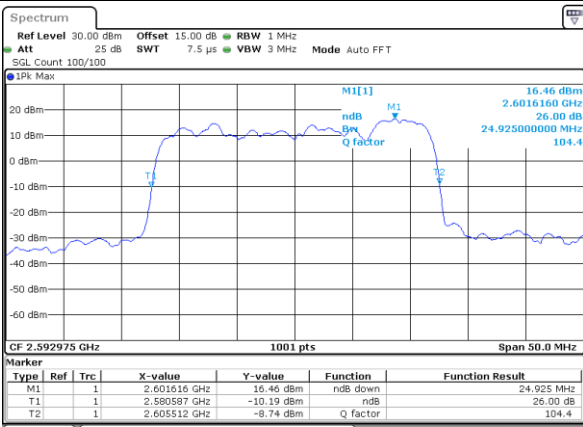

Highest Channel / 10MHz+20MHz

Date: 29, DEC, 2020 02:05:22

Highest Channel / 15MHz+10MHz

Date: 29, DEC, 2020 01:28:01

LTE Band 41C

QPSK

Lowest Channel / 15MHz+15MHz

Date: 30, DEC, 2020 08:45:05

Lowest Channel / 15MHz+20MHz

Date: 30, DEC, 2020 11:26:11

Middle Channel / 15MHz+15MHz

Date: 30, DEC, 2020 10:36:35

Middle Channel / 15MHz+20MHz

Date: 30, DEC, 2020 13:52:29

Highest Channel / 15MHz+15MHz

Date: 30, DEC, 2020 10:57:48

Highest Channel / 15MHz+20MHz

Date: 30, DEC, 2020 14:41:05

LTE Band 41C

QPSK

Lowest Channel / 20MHz+5MHz

Date: 27, DEC, 2020 16:46:59

Lowest Channel / 20MHz+10MHz

Date: 29, DEC, 2020 13:57:27

Middle Channel / 20MHz+5MHz

Date: 28, DEC, 2020 09:26:24

Middle Channel / 20MHz+10MHz

Date: 29, DEC, 2020 14:15:11

Highest Channel / 20MHz+5MHz

Date: 28, DEC, 2020 09:42:40

Highest Channel / 20MHz+10MHz

Date: 29, DEC, 2020 14:13:28