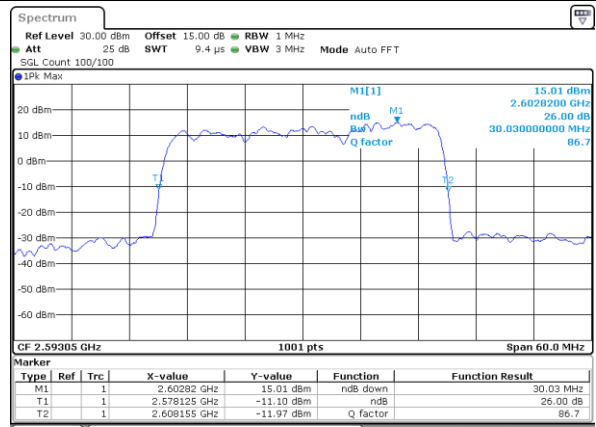

Highest Channel / 10MHz+20MHz

Date: 29, DEC, 2020 02:05:22

Highest Channel / 15MHz+10MHz

Date: 29, DEC, 2020 01:28:01

LTE Band 41C

QPSK

Lowest Channel / 15MHz+15MHz

Date: 30, DEC, 2020 08:45:05

Lowest Channel / 15MHz+20MHz

Date: 30, DEC, 2020 11:26:11

Middle Channel / 15MHz+15MHz

Date: 30, DEC, 2020 10:36:35

Middle Channel / 15MHz+20MHz

Date: 30, DEC, 2020 13:52:29

Highest Channel / 15MHz+15MHz

Date: 30, DEC, 2020 10:57:48

Highest Channel / 15MHz+20MHz

Date: 30, DEC, 2020 14:41:05

LTE Band 41C

QPSK

Lowest Channel / 20MHz+5MHz

Date: 27, DEC, 2020 16:46:59

Lowest Channel / 20MHz+10MHz

Date: 29, DEC, 2020 13:57:27

Middle Channel / 20MHz+5MHz

Date: 28, DEC, 2020 09:26:24

Middle Channel / 20MHz+10MHz

Date: 29, DEC, 2020 14:15:11

Highest Channel / 20MHz+5MHz

Date: 28, DEC, 2020 09:42:40

Highest Channel / 20MHz+10MHz

Date: 29, DEC, 2020 14:13:28