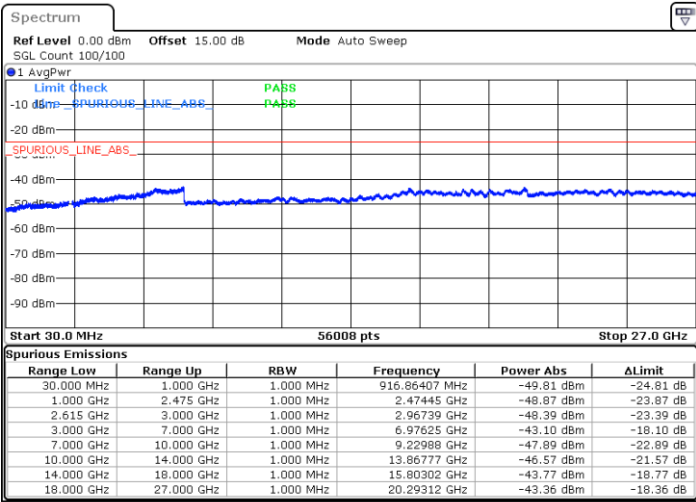

Lowest Channel / 1RB0 and 1RB74

Lowest Channel / 1RB99 and 1RB0

Date: 4.JAN.2021 04:32:55

Date: 4.JAN.2021 04:45:56

Lowest Channel / FullRB

N/A

Date: 4.JAN.2021 04:31:04

LTE Band 7C / 20MHz+15MHz

64QAM

MiddleChannel / 1RB0 and 1RB74

Middle Channel / 1RB99 and 1RB0

Date: 4.JAN.2021 04:54:05

Date: 4.JAN.2021 05:00:14

Middle Channel / FullIRB

N/A

Date: 4.JAN.2021 04:52:51

LTE Band 7C / 20MHz+15MHz

64QAM

Highest Channel / 1RB0 and 1RB74

Highest Channel / 1RB99 and 1RB0

Date: 4.JAN.2021 05:15:05

Date: 4.JAN.2021 05:25:53

Highest Channel / FullIRB

N/A

Date: 4.JAN.2021 05:13:42

LTE Band 7C / 20MHz+20MHz

64QAM

Lowest Channel / 1RB0 and 1RB99

Lowest Channel / 1RB99 and 1RB0

Date: 4.JAN.2021 03:18:11

Date: 4.JAN.2021 03:29:05

Lowest Channel / FullRB