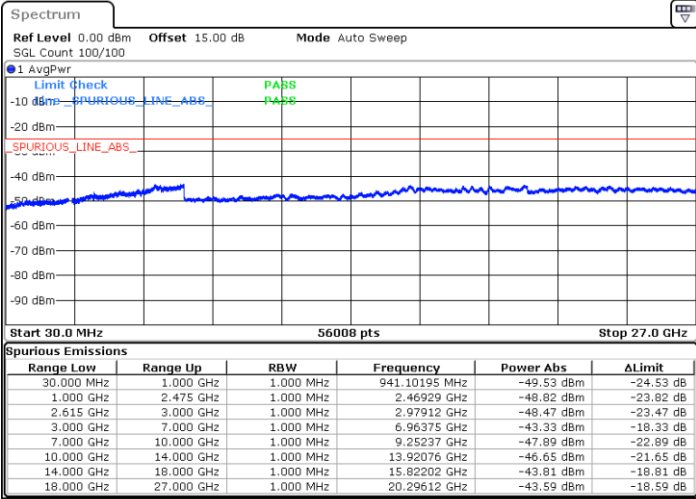

Date: 4.JAN.2021 05:50:50

Lowest Channel / FullRB

N/A

Date: 4.JAN.2021 05:33:48

LTE Band 7C / 20MHz+10MHz

64QAM

Middle Channel / 1RB0 and 1RB49

Middle Channel / 1RB99 and 1RB0

Date: 4.JAN.2021 05:56:53

Date: 4.JAN.2021 06:05:40

Middle Channel / FullIRB

N/A

Date: 4.JAN.2021 05:55:43

LTE Band 7C / 20MHz+10MHz

64QAM

Highest Channel / 1RB0 and 1RB49

Highest Channel / 1RB99 and 1RB0

Date: 4.JAN.2021 18:59:09

Date: 4.JAN.2021 19:15:23

Highest Channel / FullIRB

N/A

Date: 4.JAN.2021 18:57:27

LTE Band 7C / 20MHz+15MHz

64QAM

Lowest Channel / 1RB0 and 1RB74

Lowest Channel / 1RB99 and 1RB0

Date: 4.JAN.2021 04:32:55

Date: 4.JAN.2021 04:45:56

Lowest Channel / FullRB

N/A

Date: 4.JAN.2021 04:31:04

LTE Band 7C / 20MHz+15MHz