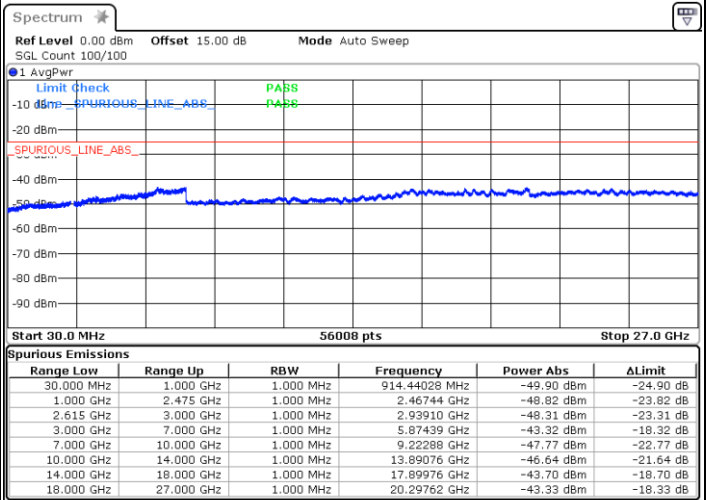

N/A

Date: 5.JAN.2021 00:15:46

LTE Band 7C / 15MHz+10MHz

64QAM

Lowest Channel / 1RB0 and 1RB49

Lowest Channel / 1RB74 and 1RB0

Date: 5.JAN.2021 00:49:17

Date: 5.JAN.2021 01:00:22

Lowest Channel / FullRB

N/A

Date: 5.JAN.2021 00:46:56

LTE Band 7C / 15MHz+10MHz

64QAM

Middle Channel / 1RB0 and 1RB49

Middle Channel / 1RB74 and 1RB0

Date: 5.JAN.2021 01:12:29

Date: 5.JAN.2021 01:19:07

Middle Channel / FullIRB

N/A

Date: 5.JAN.2021 01:10:46

LTE Band 7C / 15MHz+10MHz

64QAM

Highest Channel / 1RB0 and 1RB49

Highest Channel / 1RB74 and 1RB0

Date: 5.JAN.2021 01:36:38

Date: 5.JAN.2021 01:49:59

Highest Channel / FullIRB

N/A

Date: 5.JAN.2021 01:33:51

LTE Band 7C / 15MHz+15MHz

64QAM

Lowest Channel / 1RB0 and 1RB74