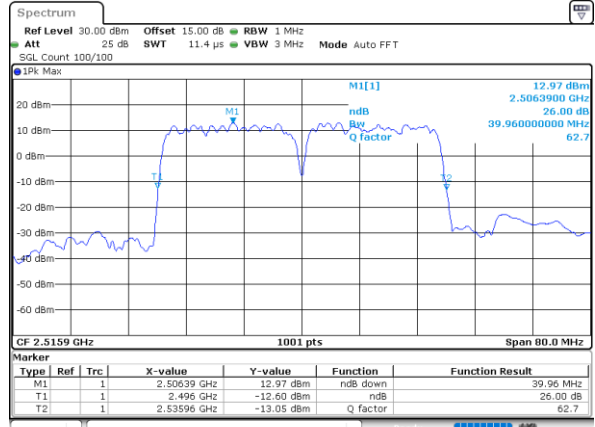

Middle Channel / 20MHz+5MHz

Date: 28, DEC, 2020 09:26:24

Middle Channel / 20MHz+10MHz

Date: 29, DEC, 2020 14:15:11

Highest Channel / 20MHz+5MHz

Date: 28, DEC, 2020 09:42:40

Highest Channel / 20MHz+10MHz

Date: 29, DEC, 2020 14:13:28

LTE Band 41C

QPSK

Lowest Channel / 20MHz+15MHz

Date: 30, DEC, 2020 15:10:58

Lowest Channel / 20MHz+20MHz

Date: 31, DEC, 2020 14:08:05

Middle Channel / 20MHz+15MHz

Date: 30, DEC, 2020 15:48:35

Middle Channel / 20MHz+20MHz

Date: 31, DEC, 2020 14:03:13

Highest Channel / 20MHz+15MHz

Date: 4, JAN, 2021 09:05:07

Highest Channel / 20MHz+20MHz

Date: 31, DEC, 2020 15:03:26

LTE Band 41C

16QAM

Lowest Channel / 5MHz+20MHz

Date: 27, DEC, 2020 13:47:21

Lowest Channel / 10MHz+15MHz

Date: 28, DEC, 2020 10:11:07

Middle Channel / 5MHz+20MHz

Date: 27, DEC, 2020 14:43:59

Middle Channel / 10MHz+15MHz

Date: 28, DEC, 2020 10:13:22