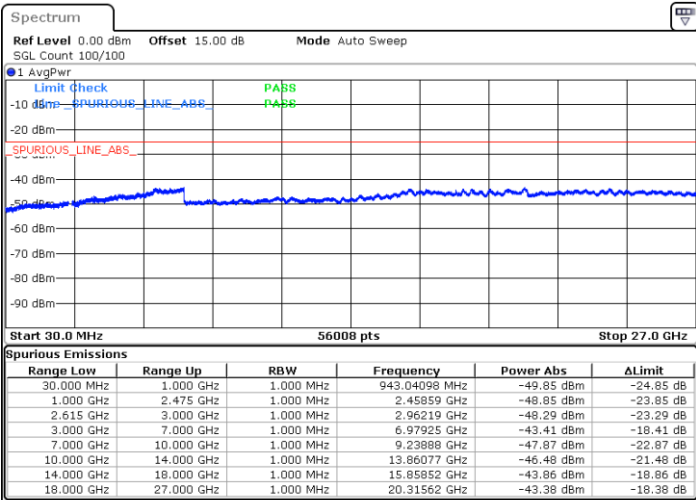

Date: 4.JAN.2021 05:13:42

LTE Band 7C / 20MHz+20MHz

64QAM

Lowest Channel / 1RB0 and 1RB99

Lowest Channel / 1RB99 and 1RB0

Date: 4.JAN.2021 03:18:11

Date: 4.JAN.2021 03:29:05

Lowest Channel / FullRB

N/A

Date: 4.JAN.2021 03:14:10

LTE Band 7C / 20MHz+20MHz

64QAM

Middle Channel / 1RB0 and 1RB99

Middle Channel / 1RB99 and 1RB0

Date: 4.JAN.2021 03:38:47

Date: 4.JAN.2021 03:46:30

Middle Channel / FullIRB

N/A

Date: 4.JAN.2021 03:37:01

LTE Band 7C / 20MHz+20MHz

64QAM

Highest Channel / 1RB0 and 1RB99

Highest Channel / 1RB99 and 1RB0

Date: 4.JAN.2021 04:07:39

Date: 4.JAN.2021 04:19:20

Highest Channel / FullRB

N/A

Date: 4.JAN.2021 04:21:27

LTE Band 41C

26dB Bandwidth

Mode	LTE Band 41C : 26dB BW(MHz)				
QPSK					
BW	5MHz+20MHz	10MHz+15MHz	10MHz+20MHz	15MHz+10MHz	15MHz+15MHz
Lowest CH	24.83	25.28	29.73	25.23	30.69
Middle CH	24.93	25.33	29.67	25.13	30.57
Highest CH	24.93	25.23	29.79	25.03	30.57
BW	15MHz+20MHz	20MHz+5MHz	20MHz+10MHz	20MHz+15MHz	20MHz+20MHz
Lowest CH	34.83	24.83	30.09	34.90	39.96
Middle CH	34.90	24.93	30.03	34.90	39.88
Highest CH	34.97	24.83	30.03	35.04	39.88