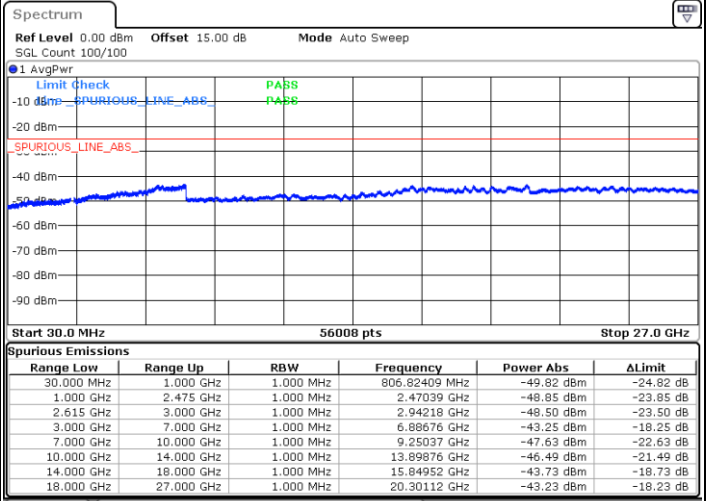

N/A

Date: 4.JAN.2021 19:54:46

LTE Band 7C / 15MHz+20MHz

64QAM

Highest Channel / 1RB0 and 1RB99

Highest Channel / 1RB74 and 1RB0

Date: 4.JAN.2021 20:24:55

Date: 4.JAN.2021 20:34:27

Highest Channel / FullIRB

N/A

Date: 4.JAN.2021 20:22:51

LTE Band 7C / 20MHz+10MHz

64QAM

Lowest Channel / 1RB0 and 1RB49

Lowest Channel / 1RB99 and 1RB0

Date: 4.JAN.2021 05:40:51

Date: 4.JAN.2021 05:50:50

Lowest Channel / FullRB

N/A

Date: 4.JAN.2021 05:33:48

LTE Band 7C / 20MHz+10MHz

64QAM

Middle Channel / 1RB0 and 1RB49

Middle Channel / 1RB99 and 1RB0

Date: 4.JAN.2021 05:56:53

Date: 4.JAN.2021 06:05:40

Middle Channel / FullIRB

N/A

Date: 4.JAN.2021 05:55:43

LTE Band 7C / 20MHz+10MHz

64QAM

Highest Channel / 1RB0 and 1RB49