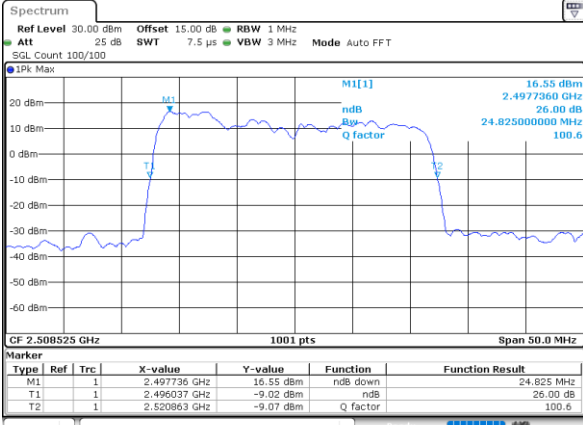

LTE Band 41C

QPSK

Lowest Channel / 5MHz+20MHz

Date: 27, DEC, 2020 13:31:45