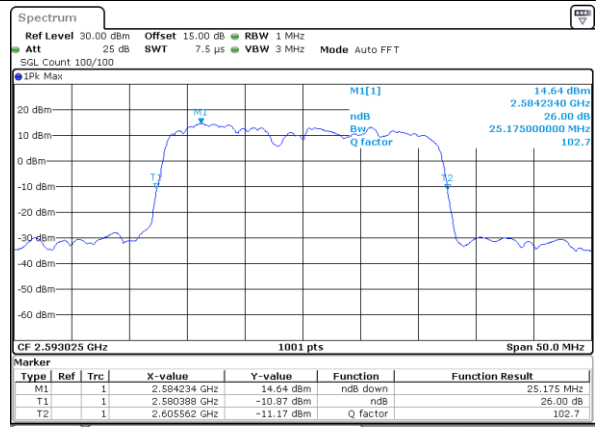

LTE Band 41C

QPSK

Lowest Channel / 20MHz+15MHz

Date: 30, DEC, 2020 15:10:58

Lowest Channel / 20MHz+20MHz

Date: 31, DEC, 2020 14:08:05

Middle Channel / 20MHz+15MHz

Date: 30, DEC, 2020 15:48:35

Middle Channel / 20MHz+20MHz

Date: 31, DEC, 2020 14:03:13

Highest Channel / 20MHz+15MHz

Date: 4, JAN, 2021 09:05:07

Highest Channel / 20MHz+20MHz

Date: 31, DEC, 2020 15:03:26

LTE Band 41C

16QAM

Lowest Channel / 5MHz+20MHz

Date: 27, DEC, 2020 13:47:21

Lowest Channel / 10MHz+15MHz

Date: 28, DEC, 2020 10:11:07

Middle Channel / 5MHz+20MHz

Date: 27, DEC, 2020 14:43:59

Middle Channel / 10MHz+15MHz

Date: 28, DEC, 2020 10:13:22

Highest Channel / 5MHz+20MHz

Date: 27, DEC, 2020 15:25:00

Highest Channel / 10MHz+15MHz

Date: 28, DEC, 2020 16:13:38