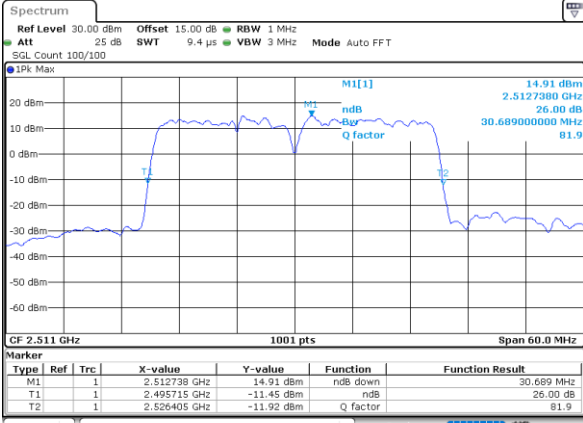

Lowest Channel / 10MHz+20MHz

Date: 29, DEC, 2020 02:08:20

Lowest Channel / 15MHz+10MHz

Date: 28, DEC, 2020 17:01:14

Middle Channel / 10MHz+20MHz

Date: 29, DEC, 2020 02:07:01

Middle Channel / 15MHz+10MHz

Date: 29, DEC, 2020 00:13:20

Highest Channel / 10MHz+20MHz

Date: 29, DEC, 2020 02:05:22

Highest Channel / 15MHz+10MHz

Date: 29, DEC, 2020 01:28:01

LTE Band 41C

QPSK

Lowest Channel / 15MHz+15MHz

Date: 30, DEC, 2020 08:45:05

Lowest Channel / 15MHz+20MHz

Date: 30, DEC, 2020 11:26:11

Middle Channel / 15MHz+15MHz

Date: 30, DEC, 2020 10:36:35

Middle Channel / 15MHz+20MHz

Date: 30, DEC, 2020 13:52:29

Highest Channel / 15MHz+15MHz

Date: 30, DEC, 2020 10:57:48

Highest Channel / 15MHz+20MHz

Date: 30, DEC, 2020 14:41:05

LTE Band 41C

QPSK

Lowest Channel / 20MHz+5MHz

Date: 27, DEC, 2020 16:46:59

Lowest Channel / 20MHz+10MHz

Date: 29, DEC, 2020 13:57:27