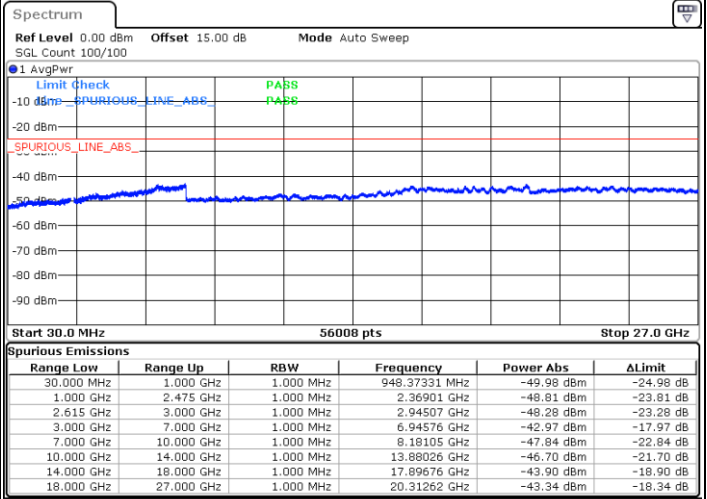

LTE Band 7C / 20MHz+15MHz

64QAM

Highest Channel / 1RB0 and 1RB74

Highest Channel / 1RB99 and 1RB0

Date: 4.JAN.2021 05:15:05

Date: 4.JAN.2021 05:25:53

Highest Channel / FullIRB

N/A

Date: 4.JAN.2021 05:13:42

LTE Band 7C / 20MHz+20MHz

64QAM

Lowest Channel / 1RB0 and 1RB99

Lowest Channel / 1RB99 and 1RB0

Date: 4.JAN.2021 03:18:11

Date: 4.JAN.2021 03:29:05

Lowest Channel / FullRB

N/A

Date: 4.JAN.2021 03:14:10

LTE Band 7C / 20MHz+20MHz

64QAM

Middle Channel / 1RB0 and 1RB99

Middle Channel / 1RB99 and 1RB0

Date: 4.JAN.2021 03:38:47

Date: 4.JAN.2021 03:46:30

Middle Channel / FullIRB

N/A

Date: 4.JAN.2021 03:37:01

LTE Band 7C / 20MHz+20MHz

64QAM

Highest Channel / 1RB0 and 1RB99

Highest Channel / 1RB99 and 1RB0

Date: 4.JAN.2021 04:07:39