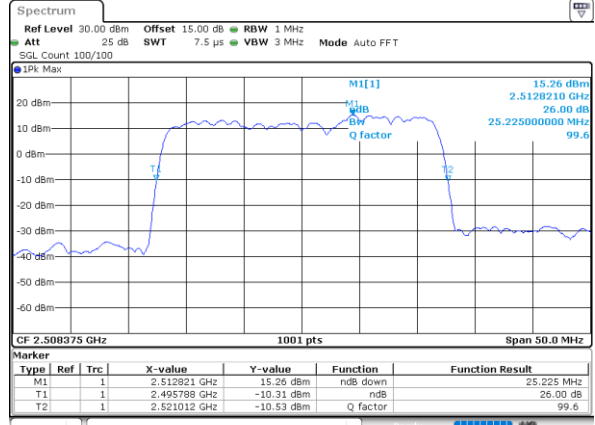

LTE Band 41C

QPSK

Lowest Channel / 5MHz+20MHz

Date: 27, DEC, 2020 13:31:45

Lowest Channel / 10MHz+15MHz

Date: 28, DEC, 2020 10:12:40

Middle Channel / 5MHz+20MHz

Date: 27, DEC, 2020 14:43:44

Middle Channel / 10MHz+15MHz

Date: 28, DEC, 2020 10:13:06

Highest Channel / 5MHz+20MHz

Date: 27, DEC, 2020 15:24:43

Highest Channel / 10MHz+15MHz

Date: 28, DEC, 2020 16:39:52

LTE Band 41C

QPSK

Lowest Channel / 10MHz+20MHz

Date: 29, DEC, 2020 02:08:20

Lowest Channel / 15MHz+10MHz

Date: 28, DEC, 2020 17:01:14

Middle Channel / 10MHz+20MHz

Date: 29, DEC, 2020 02:07:01

Middle Channel / 15MHz+10MHz

Date: 29, DEC, 2020 00:13:20

Highest Channel / 10MHz+20MHz

Date: 29, DEC, 2020 02:05:22

Highest Channel / 15MHz+10MHz

Date: 29, DEC, 2020 01:28:01

LTE Band 41C

QPSK

Lowest Channel / 15MHz+15MHz

Date: 30, DEC, 2020 08:45:05