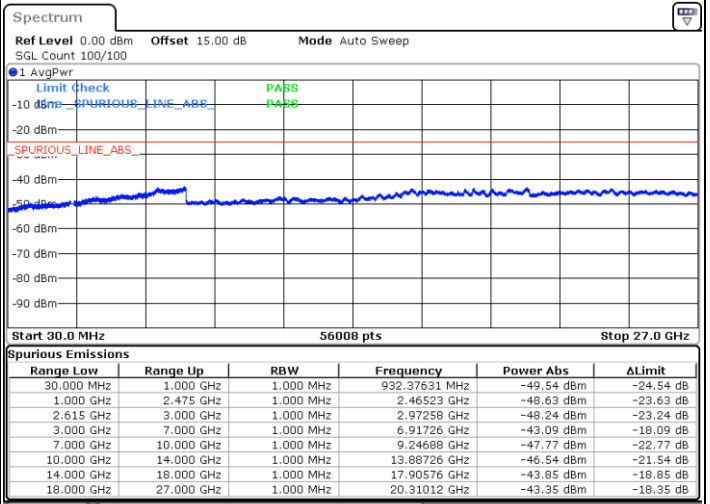

LTE Band 7C / 20MHz+15MHz

64QAM

MiddleChannel / 1RB0 and 1RB74

Middle Channel / 1RB99 and 1RB0

Date: 4.JAN.2021 04:54:05

Date: 4.JAN.2021 05:00:14