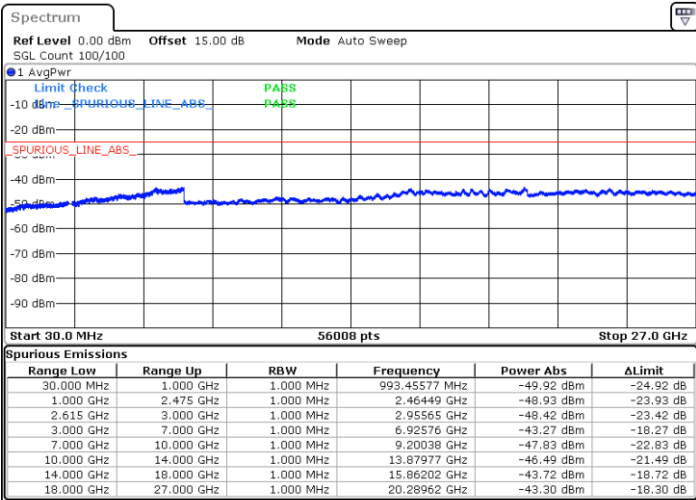

Lowest Channel / FullRB

N/A

Date: 5.JAN.2021 00:46:56

LTE Band 7C / 15MHz+10MHz

64QAM

Middle Channel / 1RB0 and 1RB49

Middle Channel / 1RB74 and 1RB0

Date: 5.JAN.2021 01:12:29

Date: 5.JAN.2021 01:19:07

Middle Channel / FullIRB

N/A

Date: 5.JAN.2021 01:10:46

LTE Band 7C / 15MHz+10MHz

64QAM

Highest Channel / 1RB0 and 1RB49

Highest Channel / 1RB74 and 1RB0

Date: 5.JAN.2021 01:36:38

Date: 5.JAN.2021 01:49:59

Highest Channel / FullIRB

N/A

Date: 5.JAN.2021 01:33:51

LTE Band 7C / 15MHz+15MHz

64QAM

Lowest Channel / 1RB0 and 1RB74

Lowest Channel / 1RB74 and 1RB0

Date: 4.JAN.2021 20:46:27

Date: 4.JAN.2021 20:58:45

Lowest Channel / FullRB

N/A

Date: 4.JAN.2021 20:43:31

LTE Band 7C / 15MHz+15MHz

64QAM