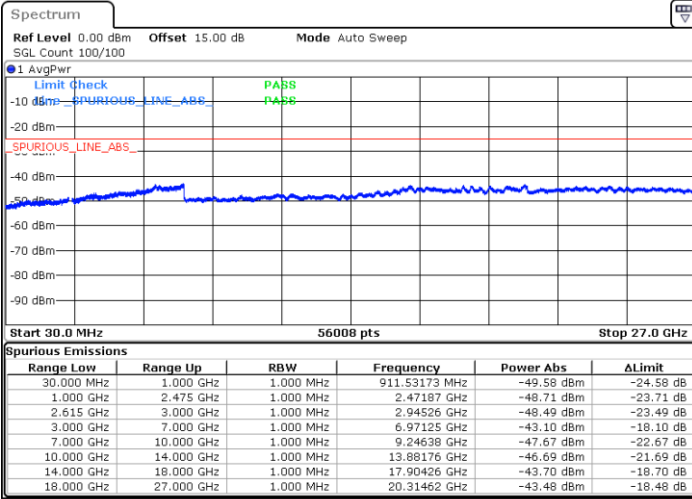

LTE Band 7C / 20MHz+15MHz

64QAM

Highest Channel / 1RB0 and 1RB74

Highest Channel / 1RB99 and 1RB0

Date: 4.JAN.2021 05:15:05

Date: 4.JAN.2021 05:25:53

Highest Channel / FullIRB

N/A

Date: 4.JAN.2021 05:13:42

LTE Band 7C / 20MHz+20MHz

64QAM

Lowest Channel / 1RB0 and 1RB99

Lowest Channel / 1RB99 and 1RB0

Date: 4.JAN.2021 03:18:11

Date: 4.JAN.2021 03:29:05

Lowest Channel / FullRB

N/A

Date: 4.JAN.2021 03:14:10

LTE Band 7C / 20MHz+20MHz

64QAM

Middle Channel / 1RB0 and 1RB99

Middle Channel / 1RB99 and 1RB0

Date: 4.JAN.2021 03:38:47

Date: 4.JAN.2021 03:46:30

Middle Channel / FullIRB

N/A

Date: 4.JAN.2021 03:37:01

LTE Band 7C / 20MHz+20MHz

64QAM

Highest Channel / 1RB0 and 1RB99

Highest Channel / 1RB99 and 1RB0

Date: 4.JAN.2021 04:07:39