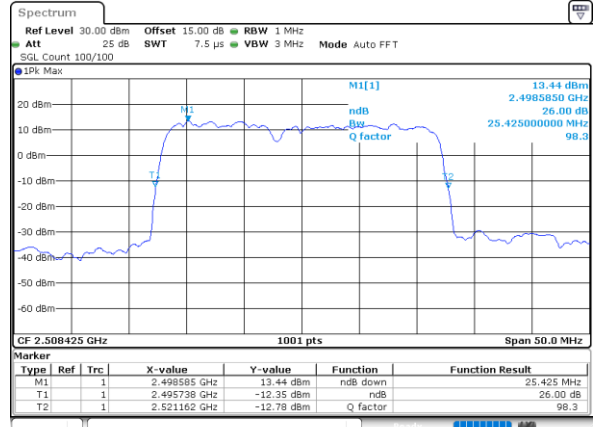

LTE Band 41C

QPSK

Lowest Channel / 20MHz+15MHz

Date: 30, DEC, 2020 15:10:58

Lowest Channel / 20MHz+20MHz

Date: 31, DEC, 2020 14:08:05

Middle Channel / 20MHz+15MHz

Date: 30, DEC, 2020 15:48:35

Middle Channel / 20MHz+20MHz

Date: 31, DEC, 2020 14:03:13

Highest Channel / 20MHz+15MHz

Date: 4, JAN, 2021 09:05:07

Highest Channel / 20MHz+20MHz

Date: 31, DEC, 2020 15:03:26

LTE Band 41C

16QAM

Lowest Channel / 5MHz+20MHz

Date: 27, DEC, 2020 13:47:21

Lowest Channel / 10MHz+15MHz

Date: 28, DEC, 2020 10:11:07

Middle Channel / 5MHz+20MHz

Date: 27, DEC, 2020 14:43:59

Middle Channel / 10MHz+15MHz

Date: 28, DEC, 2020 10:13:22

Highest Channel / 5MHz+20MHz

Date: 27, DEC, 2020 15:25:00

Highest Channel / 10MHz+15MHz

Date: 28, DEC, 2020 16:13:38