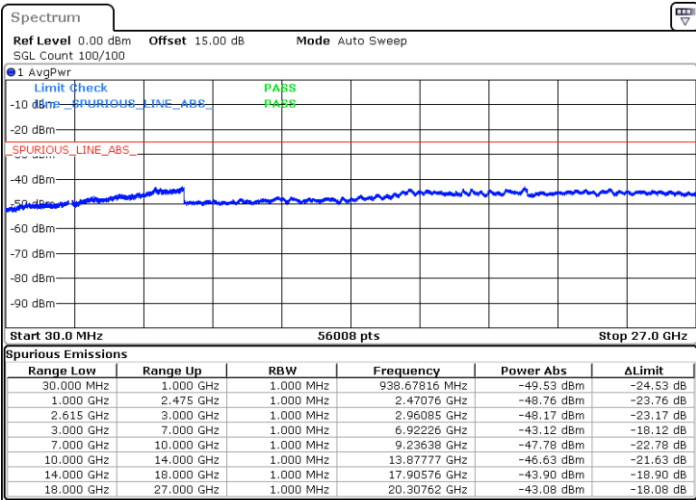

Date: 4.JAN.2021 05:56:53

Date: 4.JAN.2021 06:05:40

Middle Channel / FullIRB

N/A

Date: 4.JAN.2021 05:55:43

LTE Band 7C / 20MHz+10MHz

64QAM

Highest Channel / 1RB0 and 1RB49

Highest Channel / 1RB99 and 1RB0

Date: 4.JAN.2021 18:59:09

Date: 4.JAN.2021 19:15:23

Highest Channel / FullIRB

N/A

Date: 4.JAN.2021 18:57:27

LTE Band 7C / 20MHz+15MHz

64QAM

Lowest Channel / 1RB0 and 1RB74

Lowest Channel / 1RB99 and 1RB0

Date: 4.JAN.2021 04:32:55

Date: 4.JAN.2021 04:45:56

Lowest Channel / FullRB

N/A

Date: 4.JAN.2021 04:31:04

LTE Band 7C / 20MHz+15MHz