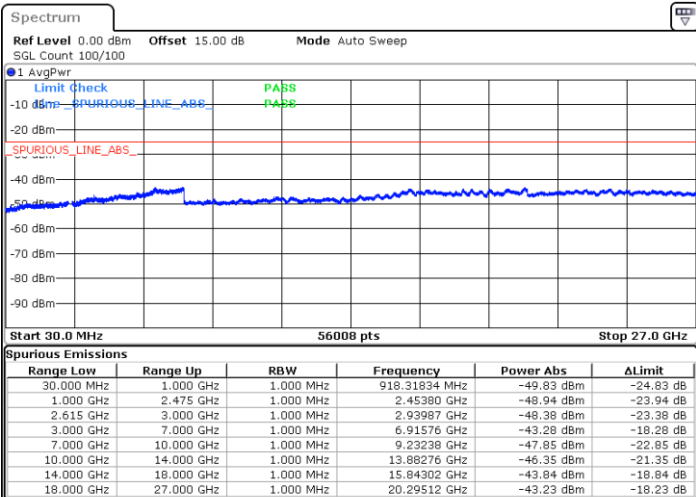

N/A

Date: 5.JAN.2021 00:15:46

LTE Band 7C / 15MHz+10MHz

64QAM

Lowest Channel / 1RB0 and 1RB49

Lowest Channel / 1RB74 and 1RB0

Date: 5.JAN.2021 00:49:17

Date: 5.JAN.2021 01:00:22

Lowest Channel / FullRB

N/A

Date: 5.JAN.2021 00:46:56

LTE Band 7C / 15MHz+10MHz

64QAM

Middle Channel / 1RB0 and 1RB49

Middle Channel / 1RB74 and 1RB0

Date: 5.JAN.2021 01:12:29

Date: 5.JAN.2021 01:19:07

Middle Channel / FullIRB

N/A

Date: 5.JAN.2021 01:10:46

LTE Band 7C / 15MHz+10MHz

64QAM

Highest Channel / 1RB0 and 1RB49

Highest Channel / 1RB74 and 1RB0

Date: 5.JAN.2021 01:36:38

Date: 5.JAN.2021 01:49:59

Highest Channel / FullIRB

N/A

Date: 5.JAN.2021 01:33:51

LTE Band 7C / 15MHz+15MHz

64QAM

Lowest Channel / 1RB0 and 1RB74