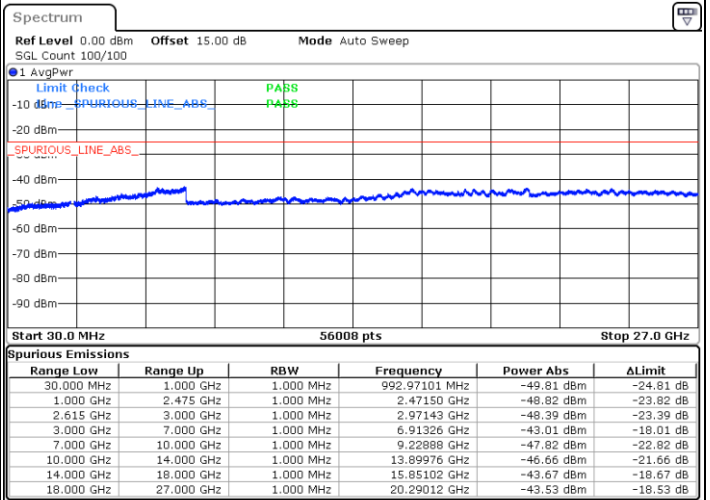

Lowest Channel / 1RB0 and 1RB74

Lowest Channel / 1RB99 and 1RB0

Date: 4.JAN.2021 04:32:55

Date: 4.JAN.2021 04:45:56

Lowest Channel / FullRB

N/A

Date: 4.JAN.2021 04:31:04

LTE Band 7C / 20MHz+15MHz

LTE Band 7C / 20MHz+15MHz

64QAM

Highest Channel / 1RB0 and 1RB74

Highest Channel / 1RB99 and 1RB0

Date: 4.JAN.2021 05:15:05

Date: 4.JAN.2021 05:25:53

Highest Channel / FullIRB

N/A

Date: 4.JAN.2021 05:13:42

LTE Band 7C / 20MHz+20MHz

64QAM

Lowest Channel / 1RB0 and 1RB99

Lowest Channel / 1RB99 and 1RB0

Date: 4.JAN.2021 03:18:11

Date: 4.JAN.2021 03:29:05

Lowest Channel / FullRB