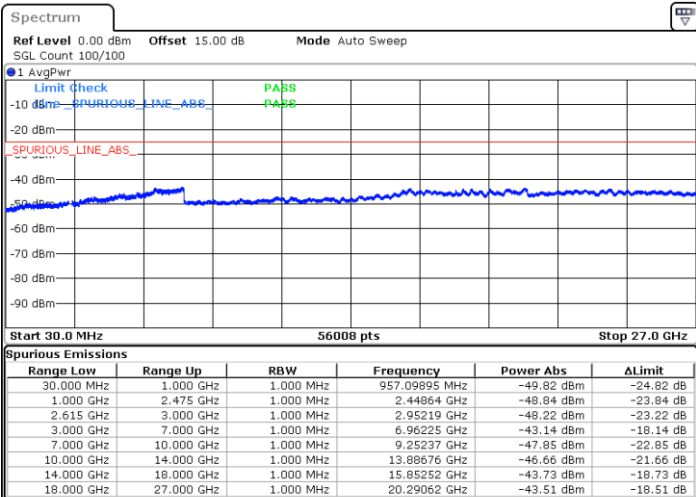

N/A

Date: 4.JAN.2021 03:14:10

LTE Band 7C / 20MHz+20MHz

64QAM

Middle Channel / 1RB0 and 1RB99

Middle Channel / 1RB99 and 1RB0

Date: 4.JAN.2021 03:38:47

Date: 4.JAN.2021 03:46:30

Middle Channel / FullIRB

N/A

Date: 4.JAN.2021 03:37:01

LTE Band 7C / 20MHz+20MHz

64QAM

Highest Channel / 1RB0 and 1RB99

Highest Channel / 1RB99 and 1RB0

Date: 4.JAN.2021 04:07:39

Date: 4.JAN.2021 04:19:20

Highest Channel / FullRB

N/A

Date: 4.JAN.2021 04:21:27

LTE Band 41C

26dB Bandwidth

Mode	LTE Band 41C : 26dB BW(MHz)				
QPSK					
BW	5MHz+20MHz	10MHz+15MHz	10MHz+20MHz	15MHz+10MHz	15MHz+15MHz
Lowest CH	24.83	25.28	29.73	25.23	30.69
Middle CH	24.93	25.33	29.67	25.13	30.57
Highest CH	24.93	25.23	29.79	25.03	30.57
BW	15MHz+20MHz	20MHz+5MHz	20MHz+10MHz	20MHz+15MHz	20MHz+20MHz
Lowest CH	34.83	24.83	30.09	34.90	39.96
Middle CH	34.90	24.93	30.03	34.90	39.88
Highest CH	34.97	24.83	30.03	35.04	39.88