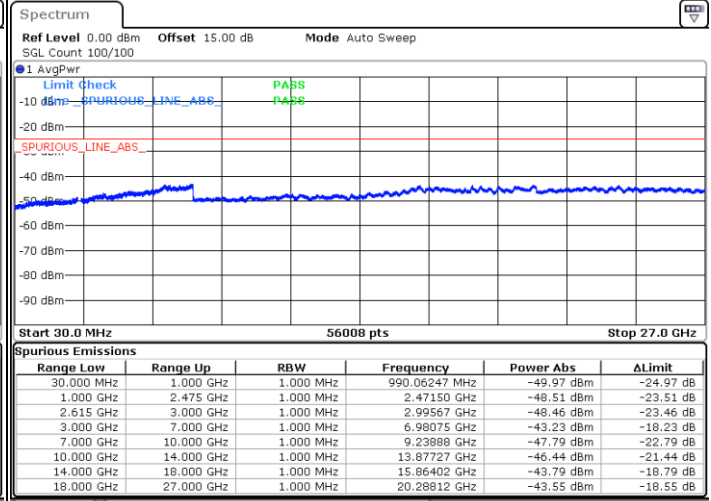

Date: 5.JAN.2021 01:19:07

Middle Channel / FullIRB

N/A

Date: 5.JAN.2021 01:10:46

LTE Band 7C / 15MHz+10MHz

64QAM

Highest Channel / 1RB0 and 1RB49

Highest Channel / 1RB74 and 1RB0

Date: 5.JAN.2021 01:36:38

Date: 5.JAN.2021 01:49:59

Highest Channel / FullIRB

N/A

Date: 5.JAN.2021 01:33:51

LTE Band 7C / 15MHz+15MHz

64QAM

Lowest Channel / 1RB0 and 1RB74

Lowest Channel / 1RB74 and 1RB0

Date: 4.JAN.2021 20:46:27

Date: 4.JAN.2021 20:58:45

Lowest Channel / FullRB

N/A

Date: 4.JAN.2021 20:43:31

LTE Band 7C / 15MHz+15MHz

64QAM