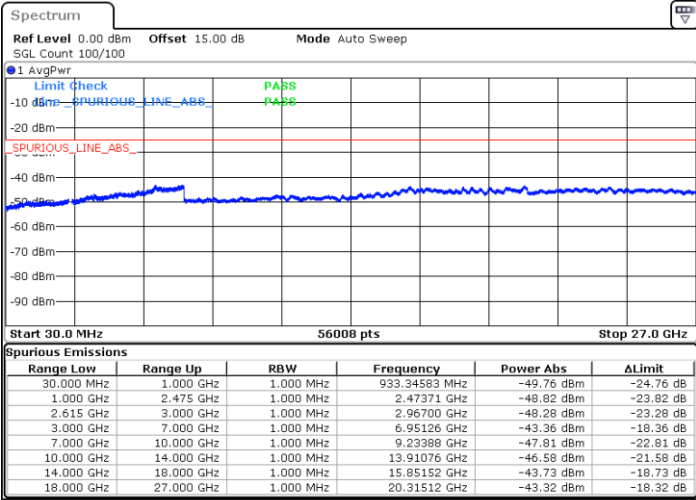

LTE Band 7C / 10MHz+20MHz

64QAM

MiddleChannel / 1RB0 and 1RB99

Middle Channel / 1RB49 and 1RB0

Date: 4.JAN.2021 23:25:01

Date: 4.JAN.2021 23:32:11

Middle Channel / FullIRB

N/A

Date: 4.JAN.2021 23:23:37

LTE Band 7C / 10MHz+20MHz

64QAM

Highest Channel / 1RB0 and 1RB99

Highest Channel / 1RB49 and 1RB0

Date: 5.JAN.2021 00:18:07

Date: 5.JAN.2021 00:34:59

Highest Channel / FullIRB

N/A

Date: 5.JAN.2021 00:15:46

LTE Band 7C / 15MHz+10MHz

64QAM

Lowest Channel / 1RB0 and 1RB49

Lowest Channel / 1RB74 and 1RB0

Date: 5.JAN.2021 00:49:17

Date: 5.JAN.2021 01:00:22