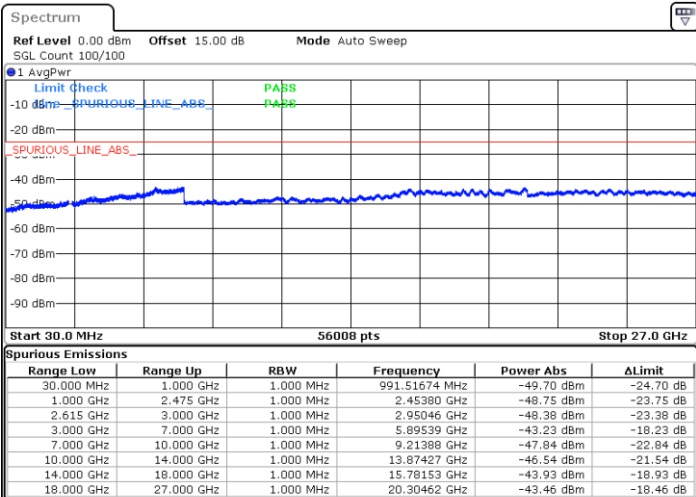

Date: 4.JAN.2021 05:13:42

LTE Band 7C / 20MHz+20MHz

64QAM

Lowest Channel / 1RB0 and 1RB99

Lowest Channel / 1RB99 and 1RB0

Date: 4.JAN.2021 03:18:11

Date: 4.JAN.2021 03:29:05

Lowest Channel / FullRB

N/A

Date: 4.JAN.2021 03:14:10

LTE Band 7C / 20MHz+20MHz

64QAM

Middle Channel / 1RB0 and 1RB99

Middle Channel / 1RB99 and 1RB0

Date: 4.JAN.2021 03:38:47

Date: 4.JAN.2021 03:46:30

Middle Channel / FullIRB

N/A

Date: 4.JAN.2021 03:37:01

LTE Band 7C / 20MHz+20MHz

64QAM

Highest Channel / 1RB0 and 1RB99

Highest Channel / 1RB99 and 1RB0

Date: 4.JAN.2021 04:07:39

Date: 4.JAN.2021 04:19:20

Highest Channel / FullRB

N/A

Date: 4.JAN.2021 04:21:27

LTE Band 41C

26dB Bandwidth

Mode	LTE Band 41C : 26dB BW(MHz)				
QPSK					
BW	5MHz+20MHz	10MHz+15MHz	10MHz+20MHz	15MHz+10MHz	15MHz+15MHz
Lowest CH	24.83	25.28	29.73	25.23	30.69
Middle CH	24.93	25.33	29.67	25.13	30.57
Highest CH	24.93	25.23	29.79	25.03	30.57
BW	15MHz+20MHz	20MHz+5MHz	20MHz+10MHz	20MHz+15MHz	20MHz+20MHz
Lowest CH	34.83	24.83	30.09	34.90	39.96
Middle CH	34.90	24.93	30.03	34.90	39.88
Highest CH	34.97	24.83	30.03	35.04	39.88