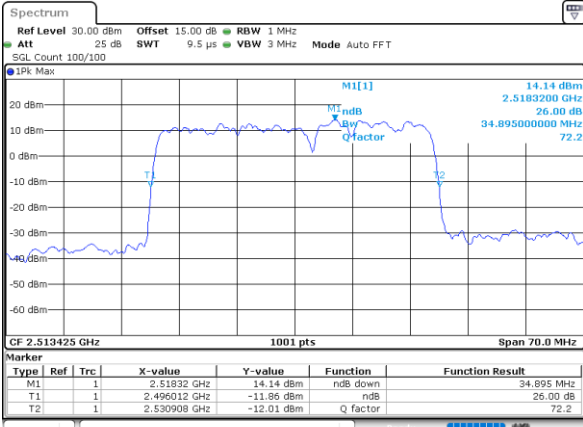

Highest Channel / 15MHz+20MHz

Date: 30, DEC, 2020 14:41:05

LTE Band 41C

QPSK

Lowest Channel / 20MHz+5MHz

Date: 27, DEC, 2020 16:46:59

Lowest Channel / 20MHz+10MHz

Date: 29, DEC, 2020 13:57:27

Middle Channel / 20MHz+5MHz

Date: 28, DEC, 2020 09:26:24

Middle Channel / 20MHz+10MHz

Date: 29, DEC, 2020 14:15:11

Highest Channel / 20MHz+5MHz

Date: 28, DEC, 2020 09:42:40

Highest Channel / 20MHz+10MHz

Date: 29, DEC, 2020 14:13:28

LTE Band 41C

QPSK

Lowest Channel / 20MHz+15MHz

Date: 30, DEC, 2020 15:10:58

Lowest Channel / 20MHz+20MHz

Date: 31, DEC, 2020 14:08:05

Middle Channel / 20MHz+15MHz

Date: 30, DEC, 2020 15:48:35

Middle Channel / 20MHz+20MHz

Date: 31, DEC, 2020 14:03:13

Highest Channel / 20MHz+15MHz

Date: 4, JAN, 2021 09:05:07

Highest Channel / 20MHz+20MHz

Date: 31, DEC, 2020 15:03:26

LTE Band 41C

16QAM