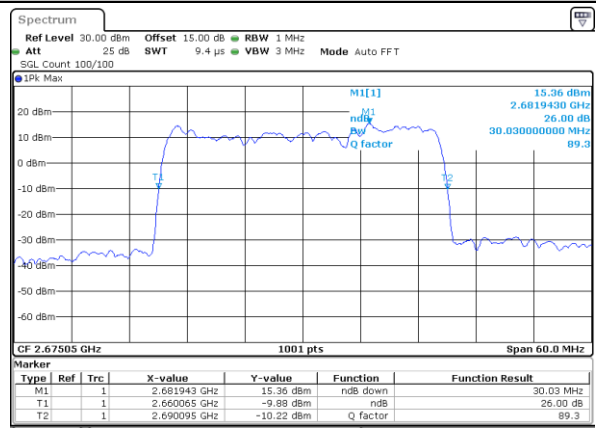

Highest Channel / 15MHz+20MHz

Date: 30, DEC, 2020 14:41:05

LTE Band 41C

QPSK

Lowest Channel / 20MHz+5MHz

Date: 27, DEC, 2020 16:46:59

Lowest Channel / 20MHz+10MHz

Date: 29, DEC, 2020 13:57:27

Middle Channel / 20MHz+5MHz

Date: 28, DEC, 2020 09:26:24

Middle Channel / 20MHz+10MHz

Date: 29, DEC, 2020 14:15:11

Highest Channel / 20MHz+5MHz

Date: 28, DEC, 2020 09:42:40

Highest Channel / 20MHz+10MHz

Date: 29, DEC, 2020 14:13:28

LTE Band 41C

QPSK

Lowest Channel / 20MHz+15MHz

Date: 30, DEC, 2020 15:10:58

Lowest Channel / 20MHz+20MHz

Date: 31, DEC, 2020 14:08:05

Middle Channel / 20MHz+15MHz

Date: 30, DEC, 2020 15:48:35

Middle Channel / 20MHz+20MHz

Date: 31, DEC, 2020 14:03:13

Highest Channel / 20MHz+15MHz

Date: 4, JAN, 2021 09:05:07

Highest Channel / 20MHz+20MHz

Date: 31, DEC, 2020 15:03:26

LTE Band 41C

16QAM