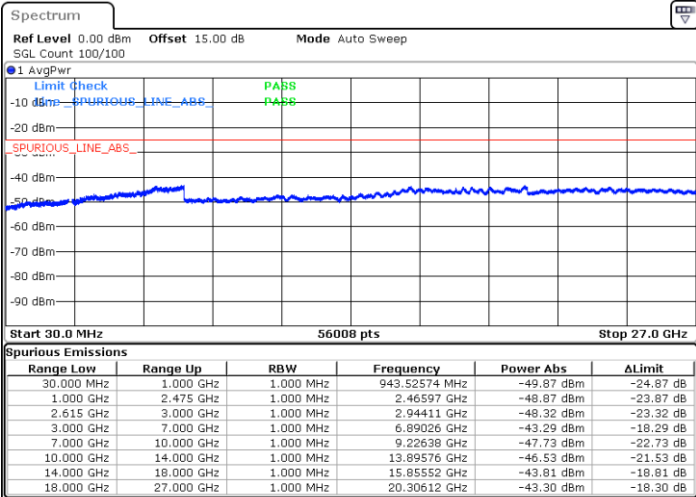

Date: 4.JAN.2021 05:56:53

Date: 4.JAN.2021 06:05:40

Middle Channel / FullIRB

N/A

Date: 4.JAN.2021 05:55:43

LTE Band 7C / 20MHz+10MHz

64QAM

Highest Channel / 1RB0 and 1RB49

Highest Channel / 1RB99 and 1RB0

Date: 4.JAN.2021 18:59:09

Date: 4.JAN.2021 19:15:23

Highest Channel / FullIRB

N/A

Date: 4.JAN.2021 18:57:27

LTE Band 7C / 20MHz+15MHz

64QAM

Lowest Channel / 1RB0 and 1RB74

Lowest Channel / 1RB99 and 1RB0

Date: 4.JAN.2021 04:32:55

Date: 4.JAN.2021 04:45:56

Lowest Channel / FullRB

N/A

Date: 4.JAN.2021 04:31:04

LTE Band 7C / 20MHz+15MHz