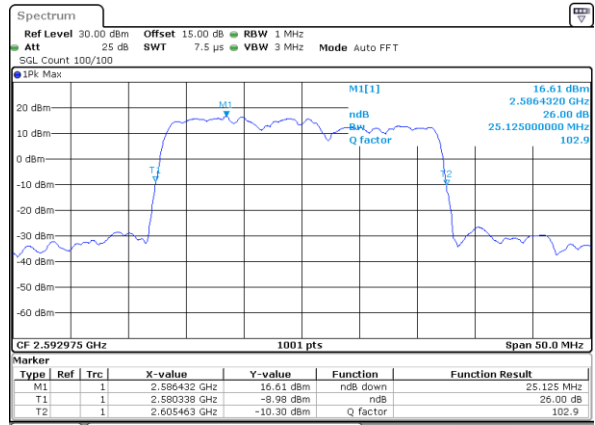

Middle Channel / 10MHz+15MHz

Date: 28, DEC, 2020 10:13:06

Highest Channel / 5MHz+20MHz

Date: 27, DEC, 2020 15:24:43

Highest Channel / 10MHz+15MHz

Date: 28, DEC, 2020 16:39:52

LTE Band 41C

QPSK

Lowest Channel / 10MHz+20MHz

Date: 29, DEC, 2020 02:08:20

Lowest Channel / 15MHz+10MHz

Date: 28, DEC, 2020 17:01:14

Middle Channel / 10MHz+20MHz

Date: 29, DEC, 2020 02:07:01

Middle Channel / 15MHz+10MHz

Date: 29, DEC, 2020 00:13:20

Highest Channel / 10MHz+20MHz

Date: 29, DEC, 2020 02:05:22

Highest Channel / 15MHz+10MHz

Date: 29, DEC, 2020 01:28:01

LTE Band 41C

QPSK

Lowest Channel / 15MHz+15MHz

Date: 30, DEC, 2020 08:45:05

Lowest Channel / 15MHz+20MHz

Date: 30, DEC, 2020 11:26:11

Middle Channel / 15MHz+15MHz

Date: 30, DEC, 2020 10:36:35

Middle Channel / 15MHz+20MHz

Date: 30, DEC, 2020 13:52:29

Highest Channel / 15MHz+15MHz

Date: 30, DEC, 2020 10:57:48