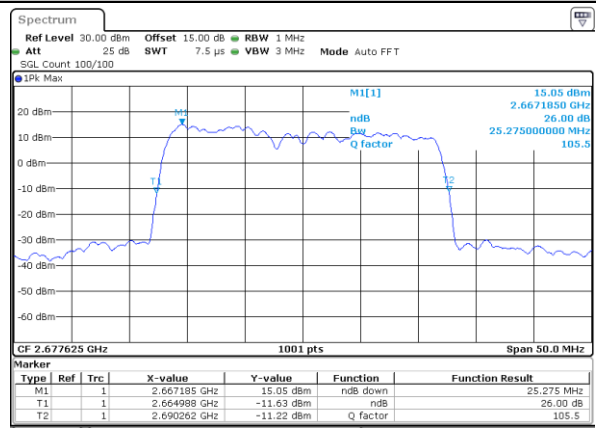

Middle Channel / 20MHz+20MHz

Date: 31, DEC, 2020 14:03:13

Highest Channel / 20MHz+15MHz

Date: 4, JAN, 2021 09:05:07

Highest Channel / 20MHz+20MHz

Date: 31, DEC, 2020 15:03:26

LTE Band 41C

16QAM

Lowest Channel / 5MHz+20MHz

Date: 27, DEC, 2020 13:47:21

Lowest Channel / 10MHz+15MHz

Date: 28, DEC, 2020 10:11:07

Middle Channel / 5MHz+20MHz

Date: 27, DEC, 2020 14:43:59

Middle Channel / 10MHz+15MHz

Date: 28, DEC, 2020 10:13:22

Highest Channel / 5MHz+20MHz

Date: 27, DEC, 2020 15:25:00

Highest Channel / 10MHz+15MHz

Date: 28, DEC, 2020 16:13:38