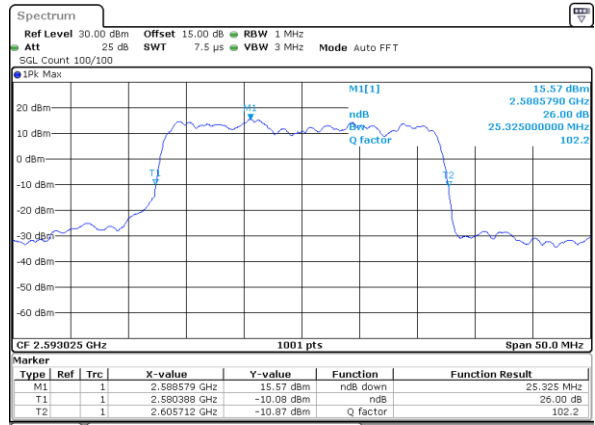

Mode	LTE Band 41C : 26dB BW(MHz)				
64QAM					
BW	5MHz+20MHz	10MHz+15MHz	10MHz+20MHz	15MHz+10MHz	15MHz+15MHz
Lowest CH	24.83	25.28	29.67	25.23	30.63
Middle CH	24.83	25.13	29.79	25.08	30.69
Highest CH	24.93	25.28	29.61	25.08	30.57
BW	15MHz+20MHz	20MHz+5MHz	20MHz+10MHz	20MHz+15MHz	20MHz+20MHz
Lowest CH	34.83	24.78	30.03	34.97	39.72
Middle CH	35.04	24.88	29.97	34.90	39.96
Highest CH	34.97	24.88	29.97	34.97	39.96

LTE Band 41C

QPSK

Lowest Channel / 5MHz+20MHz

Date: 27, DEC, 2020 13:31:45

Lowest Channel / 10MHz+15MHz

Date: 28, DEC, 2020 10:12:40

Middle Channel / 5MHz+20MHz

Date: 27, DEC, 2020 14:43:44

Middle Channel / 10MHz+15MHz

Date: 28, DEC, 2020 10:13:06

Highest Channel / 5MHz+20MHz

Date: 27, DEC, 2020 15:24:43

Highest Channel / 10MHz+15MHz

Date: 28, DEC, 2020 16:39:52

LTE Band 41C

QPSK

Lowest Channel / 10MHz+20MHz

Date: 29, DEC, 2020 02:08:20

Lowest Channel / 15MHz+10MHz

Date: 28, DEC, 2020 17:01:14

Middle Channel / 10MHz+20MHz

Date: 29, DEC, 2020 02:07:01

Middle Channel / 15MHz+10MHz

Date: 29, DEC, 2020 00:13:20