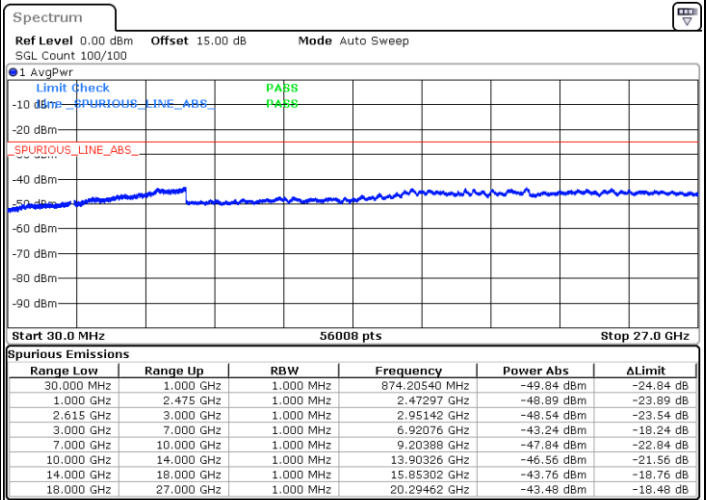

Date: 4.JAN.2021 05:56:53

Date: 4.JAN.2021 06:05:40

Middle Channel / FullIRB

N/A

Date: 4.JAN.2021 05:55:43

LTE Band 7C / 20MHz+10MHz

64QAM

Highest Channel / 1RB0 and 1RB49

Highest Channel / 1RB99 and 1RB0

Date: 4.JAN.2021 18:59:09

Date: 4.JAN.2021 19:15:23

Highest Channel / FullIRB

N/A

Date: 4.JAN.2021 18:57:27

LTE Band 7C / 20MHz+15MHz

64QAM

Lowest Channel / 1RB0 and 1RB74

Lowest Channel / 1RB99 and 1RB0

Date: 4.JAN.2021 04:32:55

Date: 4.JAN.2021 04:45:56

Lowest Channel / FullRB

N/A

Date: 4.JAN.2021 04:31:04

LTE Band 7C / 20MHz+15MHz