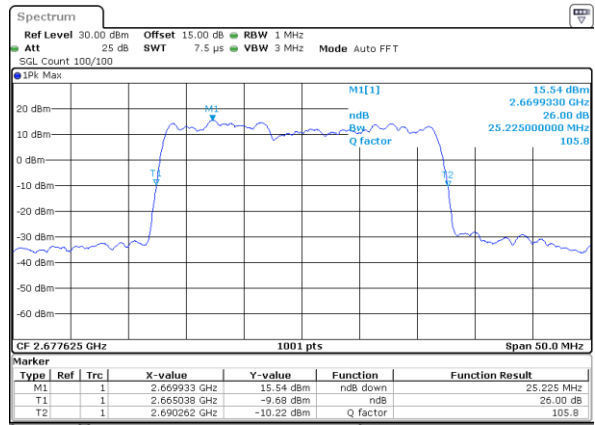

LTE Band 41C

QPSK

Lowest Channel / 5MHz+20MHz

Date: 27, DEC, 2020 13:31:45

Lowest Channel / 10MHz+15MHz

Date: 28, DEC, 2020 10:12:40

Middle Channel / 5MHz+20MHz

Date: 27, DEC, 2020 14:43:44

Middle Channel / 10MHz+15MHz

Date: 28, DEC, 2020 10:13:06

Highest Channel / 5MHz+20MHz

Date: 27, DEC, 2020 15:24:43

Highest Channel / 10MHz+15MHz

Date: 28, DEC, 2020 16:39:52

LTE Band 41C

QPSK

Lowest Channel / 10MHz+20MHz

Date: 29, DEC, 2020 02:08:20

Lowest Channel / 15MHz+10MHz

Date: 28, DEC, 2020 17:01:14

Middle Channel / 10MHz+20MHz

Date: 29, DEC, 2020 02:07:01

Middle Channel / 15MHz+10MHz

Date: 29, DEC, 2020 00:13:20

Highest Channel / 10MHz+20MHz

Date: 29, DEC, 2020 02:05:22

Highest Channel / 15MHz+10MHz

Date: 29, DEC, 2020 01:28:01

LTE Band 41C

QPSK

Lowest Channel / 15MHz+15MHz

Date: 30, DEC, 2020 08:45:05