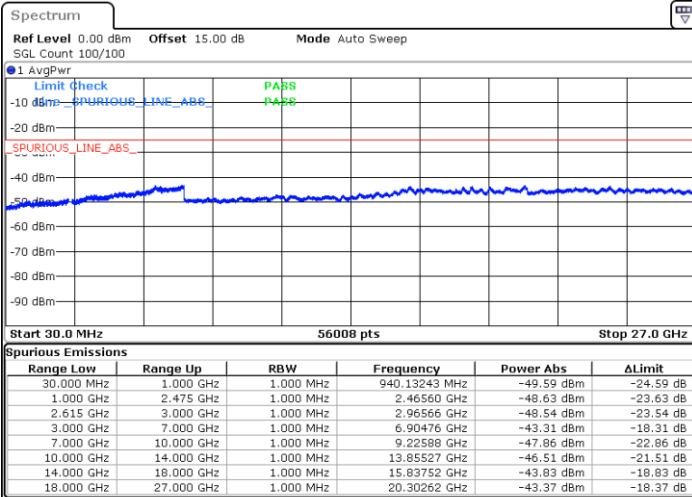

LTE Band 7C / 20MHz+15MHz

64QAM

Highest Channel / 1RB0 and 1RB74

Highest Channel / 1RB99 and 1RB0

Date: 4.JAN.2021 05:15:05

Date: 4.JAN.2021 05:25:53

Highest Channel / FullIRB

N/A

Date: 4.JAN.2021 05:13:42

LTE Band 7C / 20MHz+20MHz

64QAM

Lowest Channel / 1RB0 and 1RB99

Lowest Channel / 1RB99 and 1RB0

Date: 4.JAN.2021 03:18:11

Date: 4.JAN.2021 03:29:05

Lowest Channel / FullRB

N/A

Date: 4.JAN.2021 03:14:10

LTE Band 7C / 20MHz+20MHz

64QAM

Middle Channel / 1RB0 and 1RB99

Middle Channel / 1RB99 and 1RB0

Date: 4.JAN.2021 03:38:47

Date: 4.JAN.2021 03:46:30

Middle Channel / FullIRB

N/A

Date: 4.JAN.2021 03:37:01

LTE Band 7C / 20MHz+20MHz

64QAM

Highest Channel / 1RB0 and 1RB99

Highest Channel / 1RB99 and 1RB0

Date: 4.JAN.2021 04:07:39