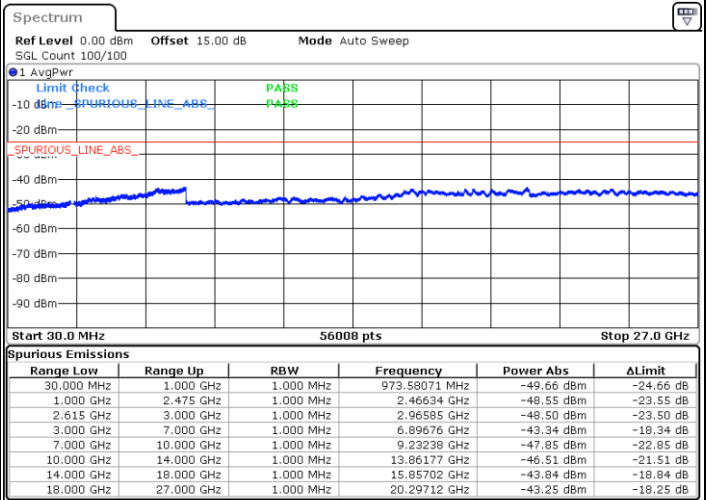

Lowest Channel / FullRB

N/A

Date: 5.JAN.2021 00:46:56

LTE Band 7C / 15MHz+10MHz

64QAM

Middle Channel / 1RB0 and 1RB49

Middle Channel / 1RB74 and 1RB0

Date: 5.JAN.2021 01:12:29

Date: 5.JAN.2021 01:19:07

Middle Channel / FullIRB

N/A

Date: 5.JAN.2021 01:10:46

LTE Band 7C / 15MHz+10MHz

64QAM

Highest Channel / 1RB0 and 1RB49

Highest Channel / 1RB74 and 1RB0

Date: 5.JAN.2021 01:36:38

Date: 5.JAN.2021 01:49:59

Highest Channel / FullIRB

N/A

Date: 5.JAN.2021 01:33:51

LTE Band 7C / 15MHz+15MHz

64QAM

Lowest Channel / 1RB0 and 1RB74

Lowest Channel / 1RB74 and 1RB0

Date: 4.JAN.2021 20:46:27

Date: 4.JAN.2021 20:58:45

Lowest Channel / FullRB

N/A

Date: 4.JAN.2021 20:43:31

LTE Band 7C / 15MHz+15MHz

64QAM