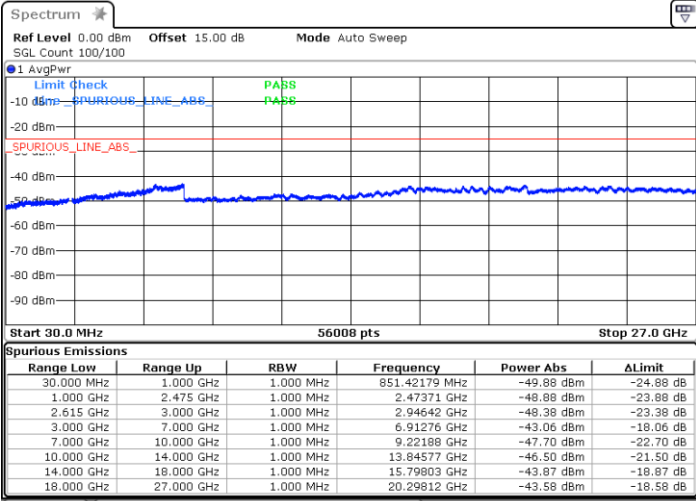

Date: 5.JAN.2021 01:36:38

Date: 5.JAN.2021 01:49:59

Highest Channel / FullIRB

N/A

Date: 5.JAN.2021 01:33:51

LTE Band 7C / 15MHz+15MHz

64QAM

Lowest Channel / 1RB0 and 1RB74

Lowest Channel / 1RB74 and 1RB0

Date: 4.JAN.2021 20:46:27

Date: 4.JAN.2021 20:58:45

Lowest Channel / FullRB

N/A

Date: 4.JAN.2021 20:43:31

LTE Band 7C / 15MHz+15MHz

64QAM

Middle Channel / 1RB0 and 1RB74

Middle Channel / 1RB74 and 1RB0

Date: 4.JAN.2021 21:19:24

Date: 4.JAN.2021 21:35:46

Middle Channel / FullRB

N/A

Date: 4.JAN.2021 21:07:10

LTE Band 7C / 15MHz+15MHz