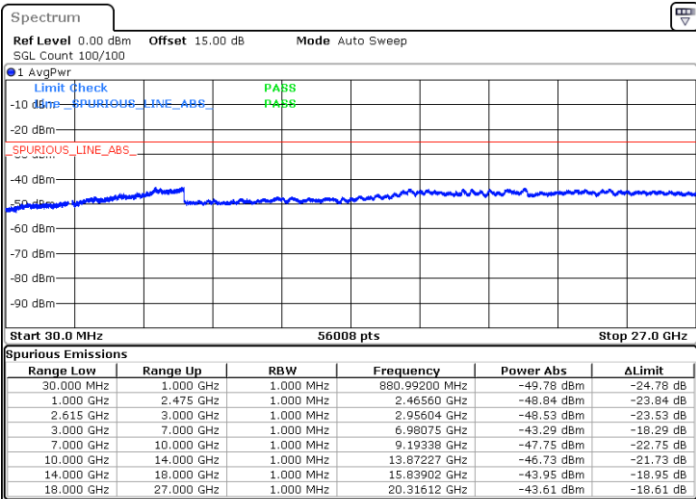

Date: 4.JAN.2021 23:23:37

LTE Band 7C / 10MHz+20MHz

64QAM

Highest Channel / 1RB0 and 1RB99

Highest Channel / 1RB49 and 1RB0

Date: 5.JAN.2021 00:18:07

Date: 5.JAN.2021 00:34:59

Highest Channel / FullIRB

N/A

Date: 5.JAN.2021 00:15:46

LTE Band 7C / 15MHz+10MHz

64QAM

Lowest Channel / 1RB0 and 1RB49

Lowest Channel / 1RB74 and 1RB0

Date: 5.JAN.2021 00:49:17

Date: 5.JAN.2021 01:00:22

Lowest Channel / FullRB

N/A

Date: 5.JAN.2021 00:46:56

LTE Band 7C / 15MHz+10MHz

64QAM

Middle Channel / 1RB0 and 1RB49

Middle Channel / 1RB74 and 1RB0

Date: 5.JAN.2021 01:12:29

Date: 5.JAN.2021 01:19:07

Middle Channel / FullIRB

N/A

Date: 5.JAN.2021 01:10:46

LTE Band 7C / 15MHz+10MHz

64QAM

Highest Channel / 1RB0 and 1RB49

Highest Channel / 1RB74 and 1RB0