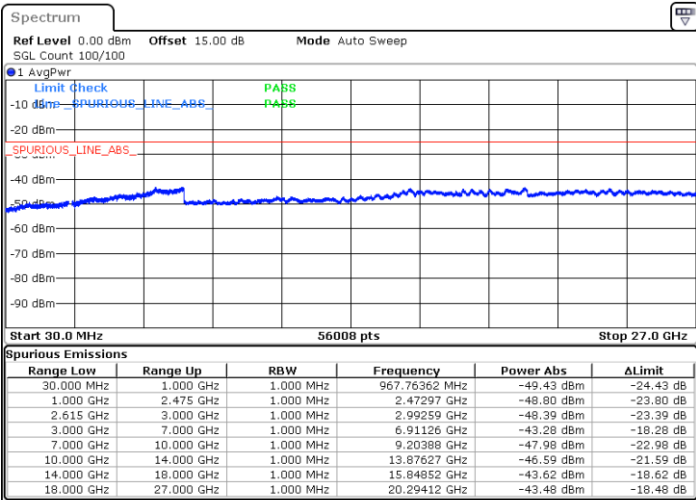

Lowest Channel / 1RB0 and 1RB74

Lowest Channel / 1RB99 and 1RB0

Date: 4.JAN.2021 04:32:55

Date: 4.JAN.2021 04:45:56

Lowest Channel / FullRB

N/A

Date: 4.JAN.2021 04:31:04

LTE Band 7C / 20MHz+15MHz

64QAM

MiddleChannel / 1RB0 and 1RB74

Middle Channel / 1RB99 and 1RB0

Date: 4.JAN.2021 04:54:05

Date: 4.JAN.2021 05:00:14

Middle Channel / FullIRB

N/A

Date: 4.JAN.2021 04:52:51

LTE Band 7C / 20MHz+15MHz

64QAM

Highest Channel / 1RB0 and 1RB74

Highest Channel / 1RB99 and 1RB0

Date: 4.JAN.2021 05:15:05

Date: 4.JAN.2021 05:25:53

Highest Channel / FullIRB

N/A

Date: 4.JAN.2021 05:13:42

LTE Band 7C / 20MHz+20MHz

64QAM

Lowest Channel / 1RB0 and 1RB99

Lowest Channel / 1RB99 and 1RB0

Date: 4.JAN.2021 03:18:11

Date: 4.JAN.2021 03:29:05

Lowest Channel / FullRB