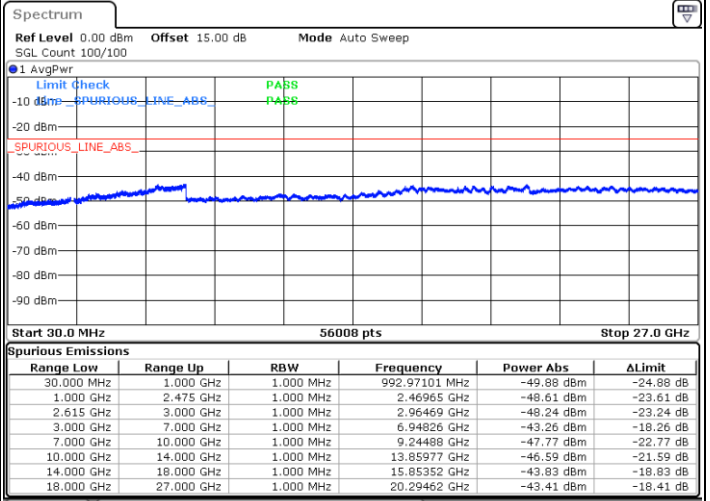

LTE Band 7C / 10MHz+20MHz

64QAM

MiddleChannel / 1RB0 and 1RB99

Middle Channel / 1RB49 and 1RB0

Date: 4.JAN.2021 23:25:01

Date: 4.JAN.2021 23:32:11

Middle Channel / FullIRB

N/A

Date: 4.JAN.2021 23:23:37

LTE Band 7C / 10MHz+20MHz

64QAM

Highest Channel / 1RB0 and 1RB99

Highest Channel / 1RB49 and 1RB0

Date: 5.JAN.2021 00:18:07

Date: 5.JAN.2021 00:34:59

Highest Channel / FullIRB

N/A

Date: 5.JAN.2021 00:15:46

LTE Band 7C / 15MHz+10MHz

64QAM

Lowest Channel / 1RB0 and 1RB49

Lowest Channel / 1RB74 and 1RB0

Date: 5.JAN.2021 00:49:17

Date: 5.JAN.2021 01:00:22