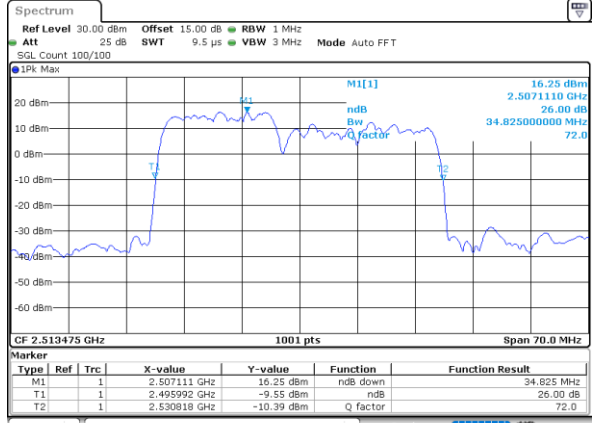

Middle Channel / 10MHz+15MHz

Date: 28, DEC, 2020 10:13:06

Highest Channel / 5MHz+20MHz

Date: 27, DEC, 2020 15:24:43

Highest Channel / 10MHz+15MHz

Date: 28, DEC, 2020 16:39:52

LTE Band 41C

QPSK

Lowest Channel / 10MHz+20MHz

Date: 29, DEC, 2020 02:08:20

Lowest Channel / 15MHz+10MHz

Date: 28, DEC, 2020 17:01:14

Middle Channel / 10MHz+20MHz

Date: 29, DEC, 2020 02:07:01

Middle Channel / 15MHz+10MHz

Date: 29, DEC, 2020 00:13:20

Highest Channel / 10MHz+20MHz

Date: 29, DEC, 2020 02:05:22

Highest Channel / 15MHz+10MHz

Date: 29, DEC, 2020 01:28:01

LTE Band 41C

QPSK

Lowest Channel / 15MHz+15MHz

Date: 30, DEC, 2020 08:45:05

Lowest Channel / 15MHz+20MHz

Date: 30, DEC, 2020 11:26:11

Middle Channel / 15MHz+15MHz

Date: 30, DEC, 2020 10:36:35

Middle Channel / 15MHz+20MHz

Date: 30, DEC, 2020 13:52:29

Highest Channel / 15MHz+15MHz

Date: 30, DEC, 2020 10:57:48