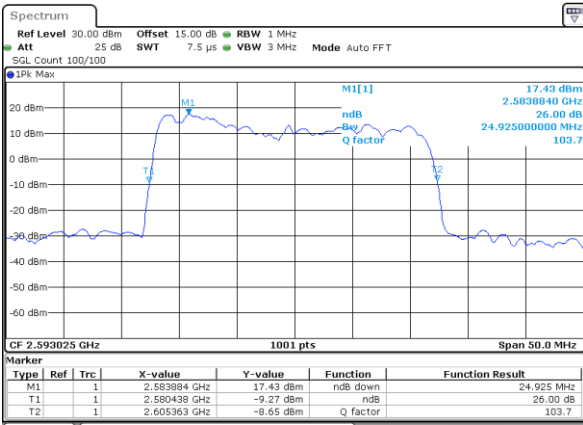

Mode	LTE Band 41C : 26dB BW(MHz)				
64QAM					
BW	5MHz+20MHz	10MHz+15MHz	10MHz+20MHz	15MHz+10MHz	15MHz+15MHz
Lowest CH	24.83	25.28	29.67	25.23	30.63
Middle CH	24.83	25.13	29.79	25.08	30.69
Highest CH	24.93	25.28	29.61	25.08	30.57
BW	15MHz+20MHz	20MHz+5MHz	20MHz+10MHz	20MHz+15MHz	20MHz+20MHz
Lowest CH	34.83	24.78	30.03	34.97	39.72
Middle CH	35.04	24.88	29.97	34.90	39.96
Highest CH	34.97	24.88	29.97	34.97	39.96

LTE Band 41C

QPSK

Lowest Channel / 5MHz+20MHz

Date: 27, DEC, 2020 13:31:45

Lowest Channel / 10MHz+15MHz

Date: 28, DEC, 2020 10:12:40

Middle Channel / 5MHz+20MHz

Date: 27, DEC, 2020 14:43:44

Middle Channel / 10MHz+15MHz

Date: 28, DEC, 2020 10:13:06

Highest Channel / 5MHz+20MHz

Date: 27, DEC, 2020 15:24:43

Highest Channel / 10MHz+15MHz

Date: 28, DEC, 2020 16:39:52

LTE Band 41C

QPSK

Lowest Channel / 10MHz+20MHz

Date: 29, DEC, 2020 02:08:20

Lowest Channel / 15MHz+10MHz

Date: 28, DEC, 2020 17:01:14

Middle Channel / 10MHz+20MHz

Date: 29, DEC, 2020 02:07:01

Middle Channel / 15MHz+10MHz

Date: 29, DEC, 2020 00:13:20