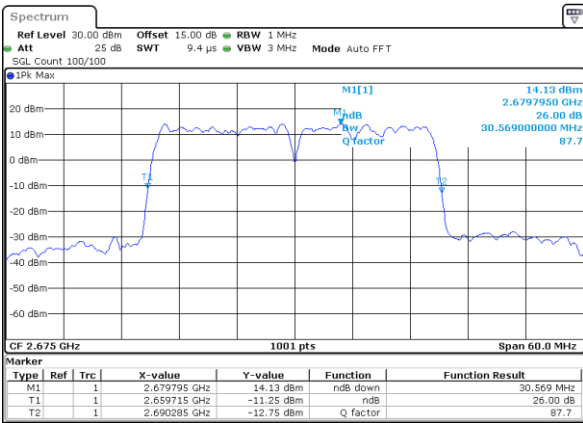

Highest Channel / 10MHz+20MHz

Date: 29, DEC, 2020 02:05:22

Highest Channel / 15MHz+10MHz

Date: 29, DEC, 2020 01:28:01

LTE Band 41C

QPSK

Lowest Channel / 15MHz+15MHz

Date: 30, DEC, 2020 08:45:05

Lowest Channel / 15MHz+20MHz

Date: 30, DEC, 2020 11:26:11

Middle Channel / 15MHz+15MHz

Date: 30, DEC, 2020 10:36:35

Middle Channel / 15MHz+20MHz

Date: 30, DEC, 2020 13:52:29

Highest Channel / 15MHz+15MHz

Date: 30, DEC, 2020 10:57:48

Highest Channel / 15MHz+20MHz

Date: 30, DEC, 2020 14:41:05

LTE Band 41C

QPSK

Lowest Channel / 20MHz+5MHz

Date: 27, DEC, 2020 16:46:59

Lowest Channel / 20MHz+10MHz

Date: 29, DEC, 2020 13:57:27

Middle Channel / 20MHz+5MHz

Date: 28, DEC, 2020 09:26:24

Middle Channel / 20MHz+10MHz

Date: 29, DEC, 2020 14:15:11

Highest Channel / 20MHz+5MHz

Date: 28, DEC, 2020 09:42:40

Highest Channel / 20MHz+10MHz

Date: 29, DEC, 2020 14:13:28