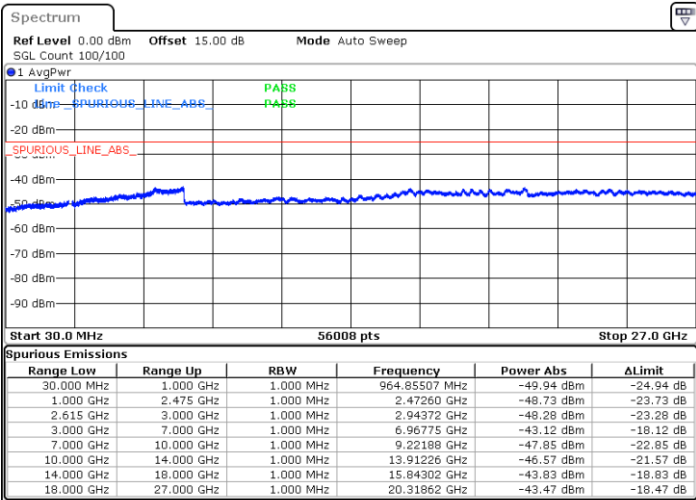

Date: 4.JAN.2021 05:13:42

LTE Band 7C / 20MHz+20MHz

64QAM

Lowest Channel / 1RB0 and 1RB99

Lowest Channel / 1RB99 and 1RB0

Date: 4.JAN.2021 03:18:11

Date: 4.JAN.2021 03:29:05

Lowest Channel / FullRB

N/A

Date: 4.JAN.2021 03:14:10

LTE Band 7C / 20MHz+20MHz

64QAM

Middle Channel / 1RB0 and 1RB99

Middle Channel / 1RB99 and 1RB0

Date: 4.JAN.2021 03:38:47

Date: 4.JAN.2021 03:46:30

Middle Channel / FullIRB

N/A

Date: 4.JAN.2021 03:37:01

LTE Band 7C / 20MHz+20MHz

64QAM

Highest Channel / 1RB0 and 1RB99

Highest Channel / 1RB99 and 1RB0

Date: 4.JAN.2021 04:07:39

Date: 4.JAN.2021 04:19:20

Highest Channel / FullRB

N/A

Date: 4.JAN.2021 04:21:27

LTE Band 41C

26dB Bandwidth

Mode	LTE Band 41C : 26dB BW(MHz)				
QPSK					
BW	5MHz+20MHz	10MHz+15MHz	10MHz+20MHz	15MHz+10MHz	15MHz+15MHz
Lowest CH	24.83	25.28	29.73	25.23	30.69
Middle CH	24.93	25.33	29.67	25.13	30.57
Highest CH	24.93	25.23	29.79	25.03	30.57
BW	15MHz+20MHz	20MHz+5MHz	20MHz+10MHz	20MHz+15MHz	20MHz+20MHz
Lowest CH	34.83	24.83	30.09	34.90	39.96
Middle CH	34.90	24.93	30.03	34.90	39.88
Highest CH	34.97	24.83	30.03	35.04	39.88