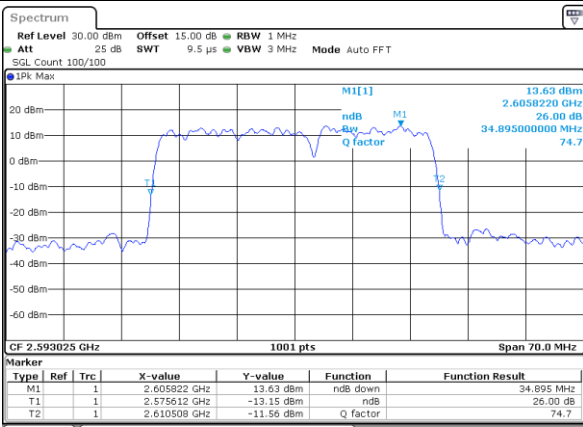

Middle Channel / 20MHz+5MHz

Date: 28, DEC, 2020 09:26:24

Middle Channel / 20MHz+10MHz

Date: 29, DEC, 2020 14:15:11

Highest Channel / 20MHz+5MHz

Date: 28, DEC, 2020 09:42:40

Highest Channel / 20MHz+10MHz

Date: 29, DEC, 2020 14:13:28

LTE Band 41C

QPSK

Lowest Channel / 20MHz+15MHz

Date: 30, DEC, 2020 15:10:58

Lowest Channel / 20MHz+20MHz

Date: 31, DEC, 2020 14:08:05

Middle Channel / 20MHz+15MHz

Date: 30, DEC, 2020 15:48:35

Middle Channel / 20MHz+20MHz

Date: 31, DEC, 2020 14:03:13

Highest Channel / 20MHz+15MHz

Date: 4, JAN, 2021 09:05:07

Highest Channel / 20MHz+20MHz

Date: 31, DEC, 2020 15:03:26

LTE Band 41C

16QAM