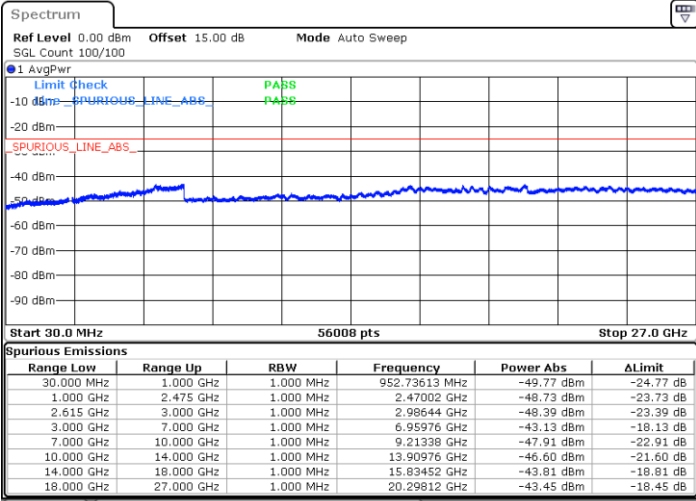

N/A

Date: 4.JAN.2021 19:54:46

LTE Band 7C / 15MHz+20MHz

64QAM

Highest Channel / 1RB0 and 1RB99

Highest Channel / 1RB74 and 1RB0

Date: 4.JAN.2021 20:24:55

Date: 4.JAN.2021 20:34:27

Highest Channel / FullIRB

N/A

Date: 4.JAN.2021 20:22:51

LTE Band 7C / 20MHz+10MHz

64QAM

Lowest Channel / 1RB0 and 1RB49

Lowest Channel / 1RB99 and 1RB0

Date: 4.JAN.2021 05:40:51

Date: 4.JAN.2021 05:50:50

Lowest Channel / FullRB

N/A

Date: 4.JAN.2021 05:33:48

LTE Band 7C / 20MHz+10MHz

64QAM

Middle Channel / 1RB0 and 1RB49

Middle Channel / 1RB99 and 1RB0

Date: 4.JAN.2021 05:56:53

Date: 4.JAN.2021 06:05:40

Middle Channel / FullIRB

N/A

Date: 4.JAN.2021 05:55:43

LTE Band 7C / 20MHz+10MHz

64QAM

Highest Channel / 1RB0 and 1RB49