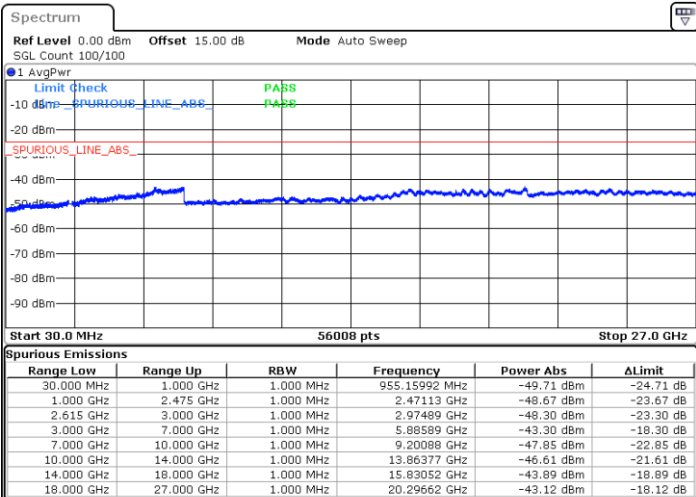

Date: 4.JAN.2021 19:32:24

LTE Band 7C / 15MHz+20MHz

64QAM

Middle Channel / 1RB0 and 1RB9

Middle Channel / 1RB74 and 1RB0

Date: 4.JAN.2021 19:56:21

Date: 4.JAN.2021 20:03:53

Middle Channel / FullIRB

N/A

Date: 4.JAN.2021 19:54:46

LTE Band 7C / 15MHz+20MHz

64QAM

Highest Channel / 1RB0 and 1RB99

Highest Channel / 1RB74 and 1RB0

Date: 4.JAN.2021 20:24:55

Date: 4.JAN.2021 20:34:27

Highest Channel / FullIRB

N/A

Date: 4.JAN.2021 20:22:51

LTE Band 7C / 20MHz+10MHz

64QAM

Lowest Channel / 1RB0 and 1RB49

Lowest Channel / 1RB99 and 1RB0

Date: 4.JAN.2021 05:40:51

Date: 4.JAN.2021 05:50:50

Lowest Channel / FullRB

N/A

Date: 4.JAN.2021 05:33:48

LTE Band 7C / 20MHz+10MHz

64QAM

Middle Channel / 1RB0 and 1RB49

Middle Channel / 1RB99 and 1RB0