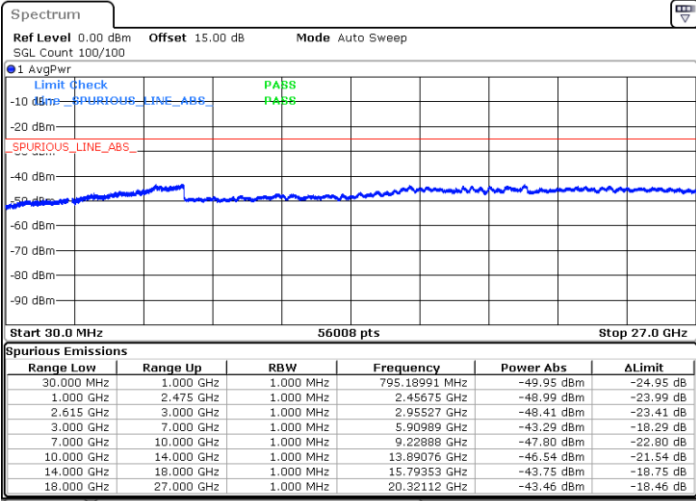

Highest Channel / FullIRB

N/A

Date: 4.JAN.2021 20:22:51

LTE Band 7C / 20MHz+10MHz

64QAM

Lowest Channel / 1RB0 and 1RB49

Lowest Channel / 1RB99 and 1RB0

Date: 4.JAN.2021 05:40:51

Date: 4.JAN.2021 05:50:50

Lowest Channel / FullRB

N/A

Date: 4.JAN.2021 05:33:48

LTE Band 7C / 20MHz+10MHz

64QAM

Middle Channel / 1RB0 and 1RB49

Middle Channel / 1RB99 and 1RB0

Date: 4.JAN.2021 05:56:53

Date: 4.JAN.2021 06:05:40

Middle Channel / FullIRB

N/A

Date: 4.JAN.2021 05:55:43

LTE Band 7C / 20MHz+10MHz

64QAM

Highest Channel / 1RB0 and 1RB49

Highest Channel / 1RB99 and 1RB0

Date: 4.JAN.2021 18:59:09

Date: 4.JAN.2021 19:15:23

Highest Channel / FullIRB

N/A

Date: 4.JAN.2021 18:57:27

LTE Band 7C / 20MHz+15MHz

64QAM