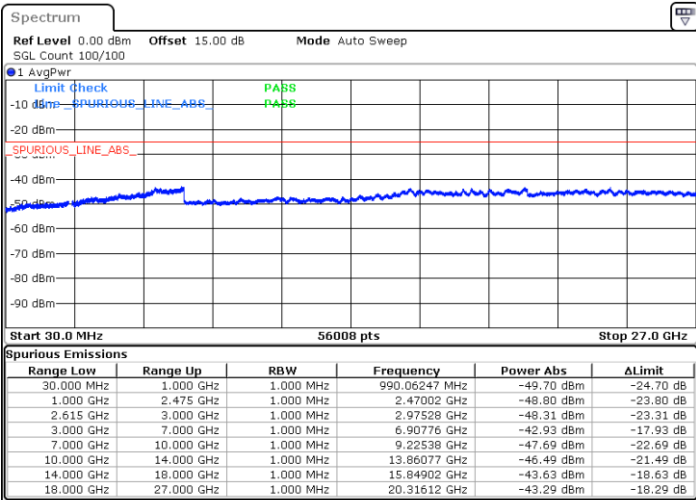

N/A

Date: 5.JAN.2021 00:15:46

LTE Band 7C / 15MHz+10MHz

64QAM

Lowest Channel / 1RB0 and 1RB49

Lowest Channel / 1RB74 and 1RB0

Date: 5.JAN.2021 00:49:17

Date: 5.JAN.2021 01:00:22

Lowest Channel / FullRB

N/A

Date: 5.JAN.2021 00:46:56

LTE Band 7C / 15MHz+10MHz

64QAM

Middle Channel / 1RB0 and 1RB49

Middle Channel / 1RB74 and 1RB0

Date: 5.JAN.2021 01:12:29

Date: 5.JAN.2021 01:19:07

Middle Channel / FullIRB

N/A

Date: 5.JAN.2021 01:10:46

LTE Band 7C / 15MHz+10MHz

64QAM

Highest Channel / 1RB0 and 1RB49

Highest Channel / 1RB74 and 1RB0

Date: 5.JAN.2021 01:36:38

Date: 5.JAN.2021 01:49:59

Highest Channel / FullIRB

N/A

Date: 5.JAN.2021 01:33:51

LTE Band 7C / 15MHz+15MHz

64QAM

Lowest Channel / 1RB0 and 1RB74