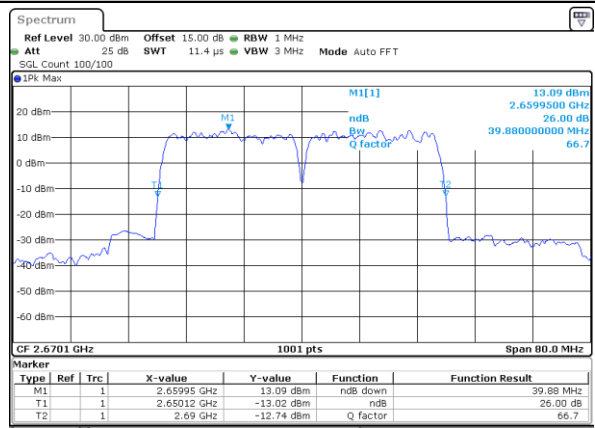

LTE Band 41C

QPSK

Lowest Channel / 20MHz+15MHz

Date: 30, DEC, 2020 15:10:58

Lowest Channel / 20MHz+20MHz

Date: 31, DEC, 2020 14:08:05

Middle Channel / 20MHz+15MHz

Date: 30, DEC, 2020 15:48:35

Middle Channel / 20MHz+20MHz

Date: 31, DEC, 2020 14:03:13

Highest Channel / 20MHz+15MHz

Date: 4, JAN, 2021 09:05:07

Highest Channel / 20MHz+20MHz

Date: 31, DEC, 2020 15:03:26

LTE Band 41C

16QAM

Lowest Channel / 5MHz+20MHz

Date: 27, DEC, 2020 13:47:21

Lowest Channel / 10MHz+15MHz

Date: 28, DEC, 2020 10:11:07

Middle Channel / 5MHz+20MHz

Date: 27, DEC, 2020 14:43:59

Middle Channel / 10MHz+15MHz

Date: 28, DEC, 2020 10:13:22

Highest Channel / 5MHz+20MHz

Date: 27, DEC, 2020 15:25:00

Highest Channel / 10MHz+15MHz

Date: 28, DEC, 2020 16:13:38