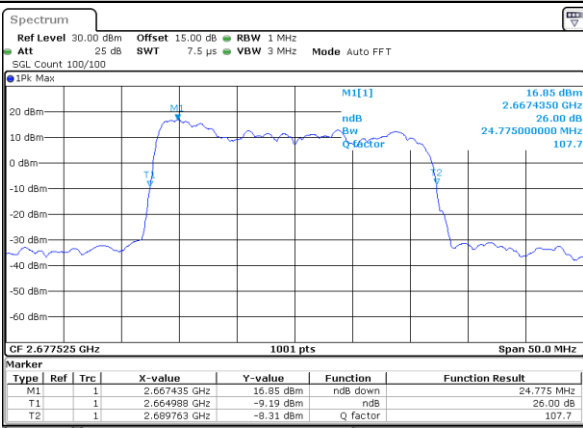

LTE Band 41C

QPSK

Lowest Channel / 20MHz+15MHz

Date: 30, DEC, 2020 15:10:58

Lowest Channel / 20MHz+20MHz

Date: 31, DEC, 2020 14:08:05

Middle Channel / 20MHz+15MHz

Date: 30, DEC, 2020 15:48:35

Middle Channel / 20MHz+20MHz

Date: 31, DEC, 2020 14:03:13

Highest Channel / 20MHz+15MHz

Date: 4, JAN, 2021 09:05:07

Highest Channel / 20MHz+20MHz

Date: 31, DEC, 2020 15:03:26

LTE Band 41C

16QAM

Lowest Channel / 5MHz+20MHz

Date: 27, DEC, 2020 13:47:21

Lowest Channel / 10MHz+15MHz

Date: 28, DEC, 2020 10:11:07

Middle Channel / 5MHz+20MHz

Date: 27, DEC, 2020 14:43:59

Middle Channel / 10MHz+15MHz

Date: 28, DEC, 2020 10:13:22

Highest Channel / 5MHz+20MHz

Date: 27, DEC, 2020 15:25:00

Highest Channel / 10MHz+15MHz

Date: 28, DEC, 2020 16:13:38