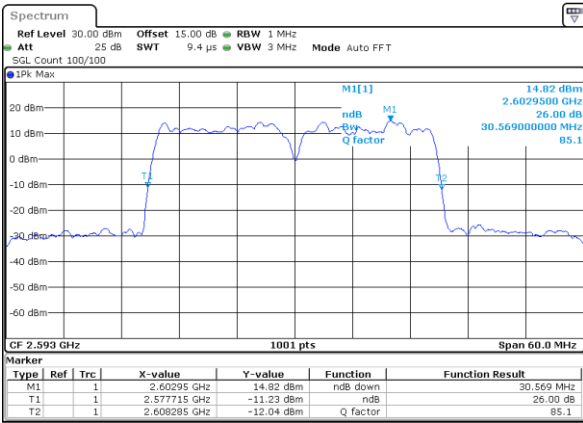

Lowest Channel / 10MHz+20MHz

Date: 29, DEC, 2020 02:08:20

Lowest Channel / 15MHz+10MHz

Date: 28, DEC, 2020 17:01:14

Middle Channel / 10MHz+20MHz

Date: 29, DEC, 2020 02:07:01

Middle Channel / 15MHz+10MHz

Date: 29, DEC, 2020 00:13:20

Highest Channel / 10MHz+20MHz

Date: 29, DEC, 2020 02:05:22

Highest Channel / 15MHz+10MHz

Date: 29, DEC, 2020 01:28:01

LTE Band 41C

QPSK

Lowest Channel / 15MHz+15MHz

Date: 30, DEC, 2020 08:45:05

Lowest Channel / 15MHz+20MHz

Date: 30, DEC, 2020 11:26:11

Middle Channel / 15MHz+15MHz

Date: 30, DEC, 2020 10:36:35

Middle Channel / 15MHz+20MHz

Date: 30, DEC, 2020 13:52:29

Highest Channel / 15MHz+15MHz

Date: 30, DEC, 2020 10:57:48

Highest Channel / 15MHz+20MHz

Date: 30, DEC, 2020 14:41:05

LTE Band 41C

QPSK

Lowest Channel / 20MHz+5MHz

Date: 27, DEC, 2020 16:46:59

Lowest Channel / 20MHz+10MHz

Date: 29, DEC, 2020 13:57:27