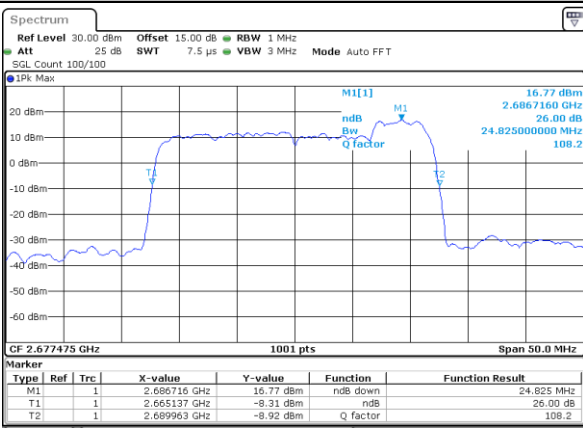

Highest Channel / 15MHz+20MHz

Date: 30, DEC, 2020 14:41:05

LTE Band 41C

QPSK

Lowest Channel / 20MHz+5MHz

Date: 27, DEC, 2020 16:46:59

Lowest Channel / 20MHz+10MHz

Date: 29, DEC, 2020 13:57:27

Middle Channel / 20MHz+5MHz

Date: 28, DEC, 2020 09:26:24

Middle Channel / 20MHz+10MHz

Date: 29, DEC, 2020 14:15:11

Highest Channel / 20MHz+5MHz

Date: 28, DEC, 2020 09:42:40

Highest Channel / 20MHz+10MHz

Date: 29, DEC, 2020 14:13:28

LTE Band 41C

QPSK

Lowest Channel / 20MHz+15MHz

Date: 30, DEC, 2020 15:10:58

Lowest Channel / 20MHz+20MHz

Date: 31, DEC, 2020 14:08:05

Middle Channel / 20MHz+15MHz

Date: 30, DEC, 2020 15:48:35

Middle Channel / 20MHz+20MHz

Date: 31, DEC, 2020 14:03:13

Highest Channel / 20MHz+15MHz

Date: 4, JAN, 2021 09:05:07

Highest Channel / 20MHz+20MHz

Date: 31, DEC, 2020 15:03:26

LTE Band 41C

16QAM