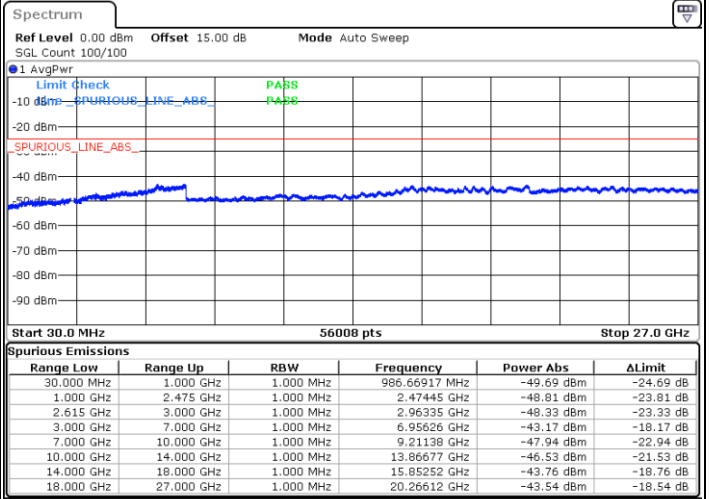

Date: 4.JAN.2021 05:50:50

Lowest Channel / FullRB

N/A

Date: 4.JAN.2021 05:33:48

LTE Band 7C / 20MHz+10MHz

64QAM

Middle Channel / 1RB0 and 1RB49

Middle Channel / 1RB99 and 1RB0

Date: 4.JAN.2021 05:56:53

Date: 4.JAN.2021 06:05:40

Middle Channel / FullIRB

N/A

Date: 4.JAN.2021 05:55:43

LTE Band 7C / 20MHz+10MHz

64QAM

Highest Channel / 1RB0 and 1RB49

Highest Channel / 1RB99 and 1RB0

Date: 4.JAN.2021 18:59:09

Date: 4.JAN.2021 19:15:23

Highest Channel / FullIRB

N/A

Date: 4.JAN.2021 18:57:27

LTE Band 7C / 20MHz+15MHz

64QAM

Lowest Channel / 1RB0 and 1RB74

Lowest Channel / 1RB99 and 1RB0

Date: 4.JAN.2021 04:32:55

Date: 4.JAN.2021 04:45:56

Lowest Channel / FullRB

N/A

Date: 4.JAN.2021 04:31:04

LTE Band 7C / 20MHz+15MHz