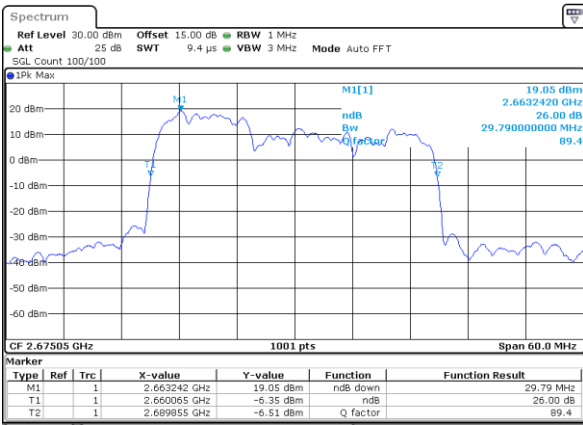

Middle Channel / 10MHz+15MHz

Date: 28, DEC, 2020 10:13:06

Highest Channel / 5MHz+20MHz

Date: 27, DEC, 2020 15:24:43

Highest Channel / 10MHz+15MHz

Date: 28, DEC, 2020 16:39:52

LTE Band 41C

QPSK

Lowest Channel / 10MHz+20MHz

Date: 29, DEC, 2020 02:08:20

Lowest Channel / 15MHz+10MHz

Date: 28, DEC, 2020 17:01:14

Middle Channel / 10MHz+20MHz

Date: 29, DEC, 2020 02:07:01

Middle Channel / 15MHz+10MHz

Date: 29, DEC, 2020 00:13:20

Highest Channel / 10MHz+20MHz

Date: 29, DEC, 2020 02:05:22

Highest Channel / 15MHz+10MHz

Date: 29, DEC, 2020 01:28:01

LTE Band 41C

QPSK

Lowest Channel / 15MHz+15MHz

Date: 30, DEC, 2020 08:45:05

Lowest Channel / 15MHz+20MHz

Date: 30, DEC, 2020 11:26:11

Middle Channel / 15MHz+15MHz

Date: 30, DEC, 2020 10:36:35

Middle Channel / 15MHz+20MHz

Date: 30, DEC, 2020 13:52:29

Highest Channel / 15MHz+15MHz

Date: 30, DEC, 2020 10:57:48