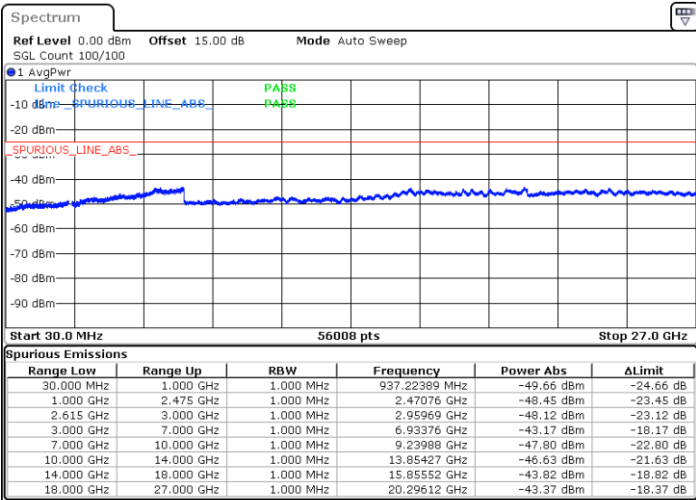

Date: 4.JAN.2021 19:32:24

LTE Band 7C / 15MHz+20MHz

64QAM

Middle Channel / 1RB0 and 1RB9

Middle Channel / 1RB74 and 1RB0

Date: 4.JAN.2021 19:56:21

Date: 4.JAN.2021 20:03:53

Middle Channel / FullIRB

N/A

Date: 4.JAN.2021 19:54:46

LTE Band 7C / 15MHz+20MHz

64QAM

Highest Channel / 1RB0 and 1RB99

Highest Channel / 1RB74 and 1RB0

Date: 4.JAN.2021 20:24:55

Date: 4.JAN.2021 20:34:27

Highest Channel / FullIRB

N/A

Date: 4.JAN.2021 20:22:51

LTE Band 7C / 20MHz+10MHz

64QAM

Lowest Channel / 1RB0 and 1RB49

Lowest Channel / 1RB99 and 1RB0

Date: 4.JAN.2021 05:40:51

Date: 4.JAN.2021 05:50:50

Lowest Channel / FullRB

N/A

Date: 4.JAN.2021 05:33:48

LTE Band 7C / 20MHz+10MHz

64QAM

Middle Channel / 1RB0 and 1RB49

Middle Channel / 1RB99 and 1RB0