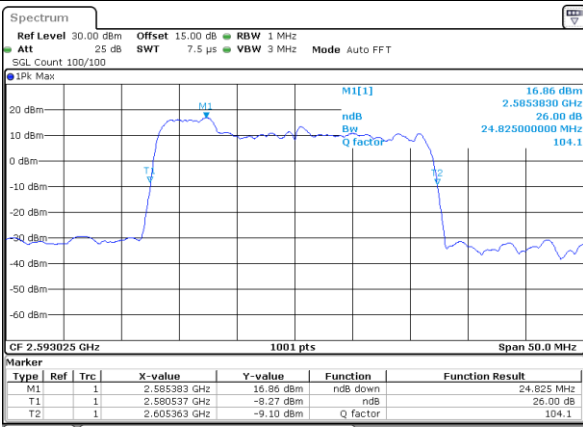

Middle Channel / 20MHz+20MHz

Date: 31, DEC, 2020 14:03:13

Highest Channel / 20MHz+15MHz

Date: 4, JAN, 2021 09:05:07

Highest Channel / 20MHz+20MHz

Date: 31, DEC, 2020 15:03:26

LTE Band 41C

16QAM

Lowest Channel / 5MHz+20MHz

Date: 27, DEC, 2020 13:47:21

Lowest Channel / 10MHz+15MHz

Date: 28, DEC, 2020 10:11:07

Middle Channel / 5MHz+20MHz

Date: 27, DEC, 2020 14:43:59

Middle Channel / 10MHz+15MHz

Date: 28, DEC, 2020 10:13:22

Highest Channel / 5MHz+20MHz

Date: 27, DEC, 2020 15:25:00

Highest Channel / 10MHz+15MHz

Date: 28, DEC, 2020 16:13:38