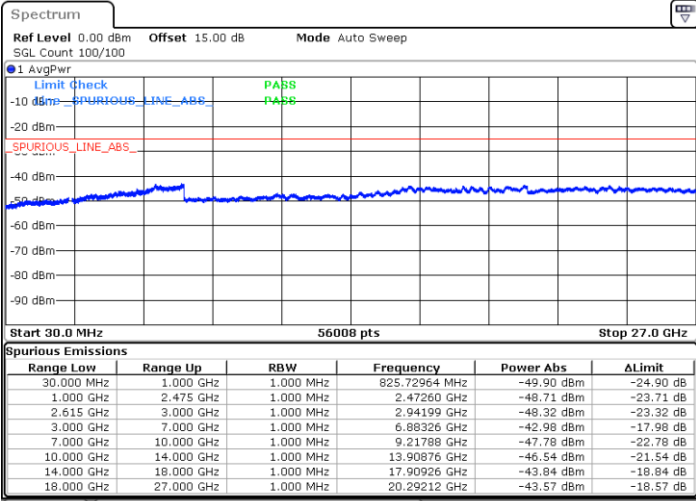

Lowest Channel / 1RB74 and 1RB0

Date: 4.JAN.2021 20:46:27

Date: 4.JAN.2021 20:58:45

Lowest Channel / FullRB

N/A

Date: 4.JAN.2021 20:43:31

LTE Band 7C / 15MHz+15MHz

64QAM

Middle Channel / 1RB0 and 1RB74

Middle Channel / 1RB74 and 1RB0

Date: 4.JAN.2021 21:19:24

Date: 4.JAN.2021 21:35:46

Middle Channel / FullRB

N/A

Date: 4.JAN.2021 21:07:10

LTE Band 7C / 15MHz+15MHz

64QAM

Highest Channel / 1RB0 and 1RB74

Highest Channel / 1RB74 and 1RB0

Date: 4.JAN.2021 21:52:04

Date: 4.JAN.2021 22:04:02

Highest Channel / FullIRB

N/A

Date: 4.JAN.2021 21:49:35

LTE Band 7C / 15MHz+20MHz

64QAM

Lowest Channel / 1RB0 and 1RB99

Lowest Channel / 1RB74 and 1RB0

Date: 4.JAN.2021 19:35:20

Date: 4.JAN.2021 19:46:36

Lowest Channel / FullRB

N/A