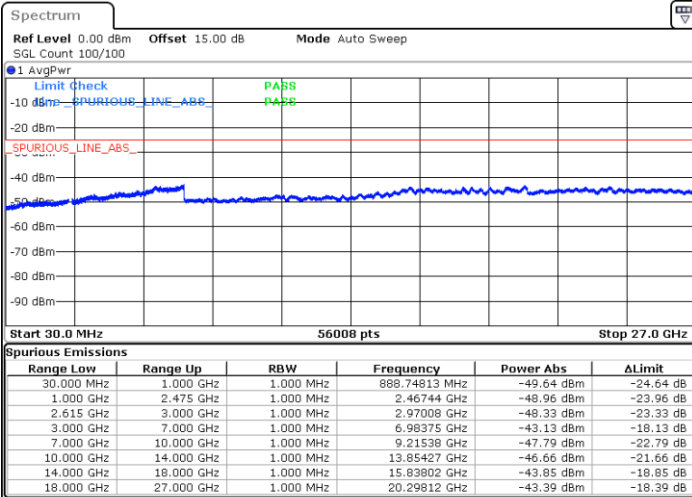

64QAM

Highest Channel / 1RB0 and 1RB74

Highest Channel / 1RB74 and 1RB0

Date: 4.JAN.2021 21:52:04

Date: 4.JAN.2021 22:04:02

Highest Channel / FullIRB

N/A

Date: 4.JAN.2021 21:49:35

LTE Band 7C / 15MHz+20MHz

64QAM

Lowest Channel / 1RB0 and 1RB99

Lowest Channel / 1RB74 and 1RB0

Date: 4.JAN.2021 19:35:20

Date: 4.JAN.2021 19:46:36

Lowest Channel / FullRB

N/A

Date: 4.JAN.2021 19:32:24

LTE Band 7C / 15MHz+20MHz

64QAM

Middle Channel / 1RB0 and 1RB9

Middle Channel / 1RB74 and 1RB0

Date: 4.JAN.2021 19:56:21

Date: 4.JAN.2021 20:03:53

Middle Channel / FullIRB

N/A

Date: 4.JAN.2021 19:54:46

LTE Band 7C / 15MHz+20MHz

64QAM

Highest Channel / 1RB0 and 1RB99

Highest Channel / 1RB74 and 1RB0

Date: 4.JAN.2021 20:24:55

Date: 4.JAN.2021 20:34:27