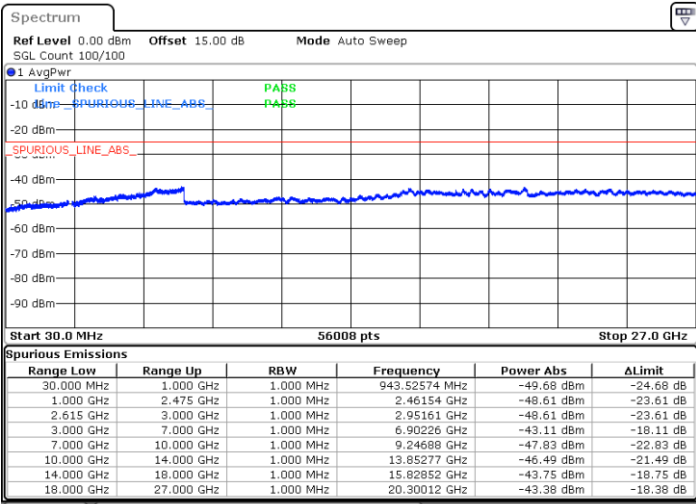

LTE Band 7C / 15MHz+20MHz

64QAM

Lowest Channel / 1RB0 and 1RB99

Lowest Channel / 1RB74 and 1RB0

Date: 4.JAN.2021 19:35:20

Date: 4.JAN.2021 19:46:36

Lowest Channel / FullRB

N/A

Date: 4.JAN.2021 19:32:24

LTE Band 7C / 15MHz+20MHz

64QAM

Middle Channel / 1RB0 and 1RB9

Middle Channel / 1RB74 and 1RB0

Date: 4.JAN.2021 19:56:21

Date: 4.JAN.2021 20:03:53

Middle Channel / FullIRB

N/A

Date: 4.JAN.2021 19:54:46

LTE Band 7C / 15MHz+20MHz

64QAM

Highest Channel / 1RB0 and 1RB99

Highest Channel / 1RB74 and 1RB0

Date: 4.JAN.2021 20:24:55

Date: 4.JAN.2021 20:34:27

Highest Channel / FullIRB

N/A

Date: 4.JAN.2021 20:22:51

LTE Band 7C / 20MHz+10MHz

64QAM

Lowest Channel / 1RB0 and 1RB49

Lowest Channel / 1RB99 and 1RB0

Date: 4.JAN.2021 05:40:51