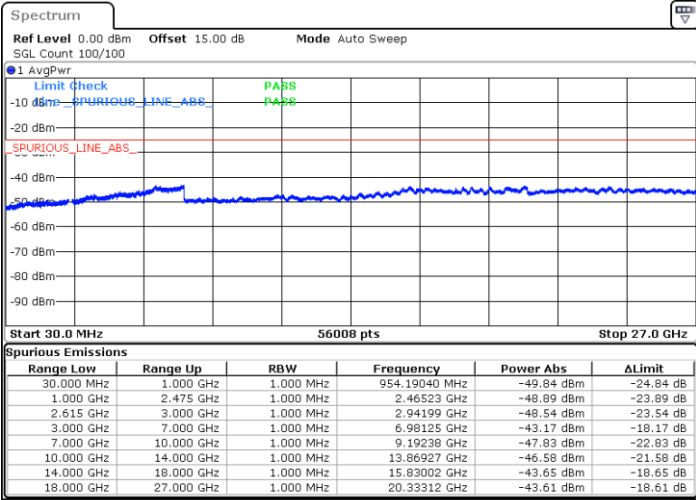

Lowest Channel / 1RB74 and 1RB0

Date: 4.JAN.2021 20:46:27

Date: 4.JAN.2021 20:58:45

Lowest Channel / FullRB

N/A

Date: 4.JAN.2021 20:43:31

LTE Band 7C / 15MHz+15MHz

64QAM

Middle Channel / 1RB0 and 1RB74

Middle Channel / 1RB74 and 1RB0

Date: 4.JAN.2021 21:19:24

Date: 4.JAN.2021 21:35:46

Middle Channel / FullRB

N/A

Date: 4.JAN.2021 21:07:10

LTE Band 7C / 15MHz+15MHz

64QAM

Highest Channel / 1RB0 and 1RB74

Highest Channel / 1RB74 and 1RB0

Date: 4.JAN.2021 21:52:04

Date: 4.JAN.2021 22:04:02

Highest Channel / FullIRB

N/A

Date: 4.JAN.2021 21:49:35

LTE Band 7C / 15MHz+20MHz

64QAM

Lowest Channel / 1RB0 and 1RB99

Lowest Channel / 1RB74 and 1RB0

Date: 4.JAN.2021 19:35:20

Date: 4.JAN.2021 19:46:36

Lowest Channel / FullRB

N/A