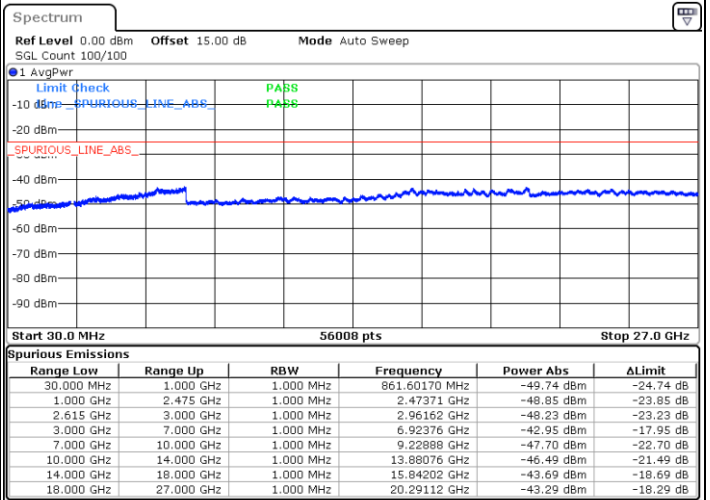

Date: 4.JAN.2021 05:13:42

LTE Band 7C / 20MHz+20MHz

64QAM

Lowest Channel / 1RB0 and 1RB99

Lowest Channel / 1RB99 and 1RB0

Date: 4.JAN.2021 03:18:11

Date: 4.JAN.2021 03:29:05

Lowest Channel / FullRB

N/A

Date: 4.JAN.2021 03:14:10

LTE Band 7C / 20MHz+20MHz

64QAM

Middle Channel / 1RB0 and 1RB99

Middle Channel / 1RB99 and 1RB0

Date: 4.JAN.2021 03:38:47

Date: 4.JAN.2021 03:46:30

Middle Channel / FullIRB

N/A

Date: 4.JAN.2021 03:37:01

LTE Band 7C / 20MHz+20MHz

64QAM

Highest Channel / 1RB0 and 1RB99

Highest Channel / 1RB99 and 1RB0

Date: 4.JAN.2021 04:07:39