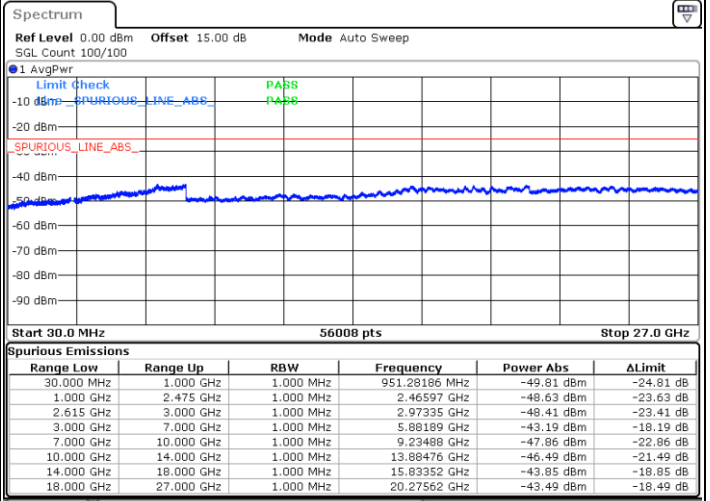

Lowest Channel / 1RB74 and 1RB0

Date: 4.JAN.2021 20:46:27

Date: 4.JAN.2021 20:58:45

Lowest Channel / FullRB

N/A

Date: 4.JAN.2021 20:43:31

LTE Band 7C / 15MHz+15MHz

64QAM

Middle Channel / 1RB0 and 1RB74

Middle Channel / 1RB74 and 1RB0

Date: 4.JAN.2021 21:19:24

Date: 4.JAN.2021 21:35:46

Middle Channel / FullRB

N/A

Date: 4.JAN.2021 21:07:10

LTE Band 7C / 15MHz+15MHz

64QAM

Highest Channel / 1RB0 and 1RB74

Highest Channel / 1RB74 and 1RB0

Date: 4.JAN.2021 21:52:04

Date: 4.JAN.2021 22:04:02

Highest Channel / FullIRB

N/A

Date: 4.JAN.2021 21:49:35

LTE Band 7C / 15MHz+20MHz

64QAM

Lowest Channel / 1RB0 and 1RB99

Lowest Channel / 1RB74 and 1RB0

Date: 4.JAN.2021 19:35:20

Date: 4.JAN.2021 19:46:36

Lowest Channel / FullRB

N/A