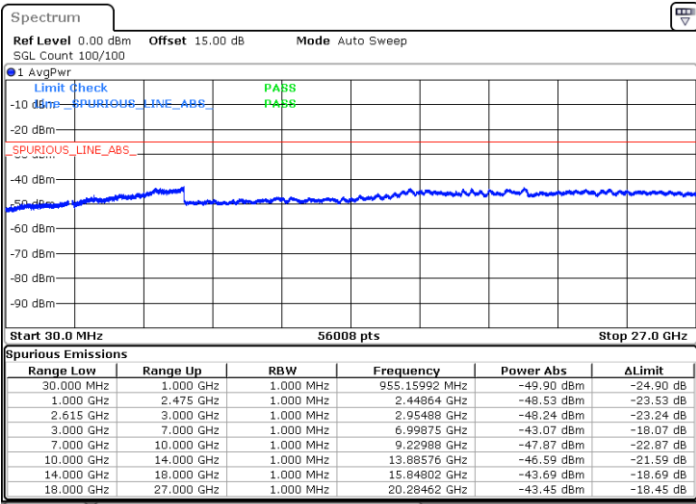

LTE Band 7C / 20MHz+15MHz

64QAM

MiddleChannel / 1RB0 and 1RB74

Middle Channel / 1RB99 and 1RB0

Date: 4.JAN.2021 04:54:05

Date: 4.JAN.2021 05:00:14