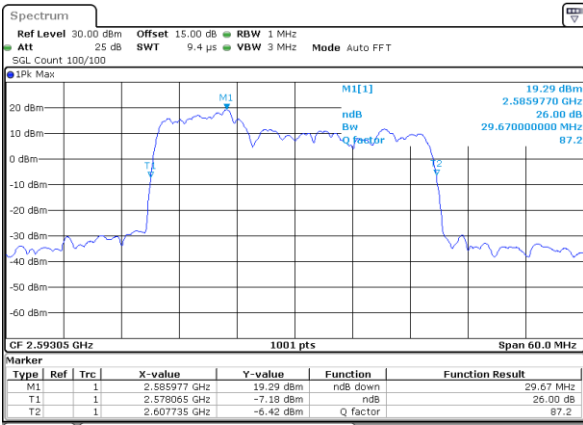

Middle Channel / 10MHz+15MHz

Date: 28, DEC, 2020 10:13:06

Highest Channel / 5MHz+20MHz

Date: 27, DEC, 2020 15:24:43

Highest Channel / 10MHz+15MHz

Date: 28, DEC, 2020 16:39:52

LTE Band 41C

QPSK

Lowest Channel / 10MHz+20MHz

Date: 29, DEC, 2020 02:08:20

Lowest Channel / 15MHz+10MHz

Date: 28, DEC, 2020 17:01:14

Middle Channel / 10MHz+20MHz

Date: 29, DEC, 2020 02:07:01

Middle Channel / 15MHz+10MHz

Date: 29, DEC, 2020 00:13:20

Highest Channel / 10MHz+20MHz

Date: 29, DEC, 2020 02:05:22

Highest Channel / 15MHz+10MHz

Date: 29, DEC, 2020 01:28:01

LTE Band 41C

QPSK

Lowest Channel / 15MHz+15MHz

Date: 30, DEC, 2020 08:45:05

Lowest Channel / 15MHz+20MHz

Date: 30, DEC, 2020 11:26:11

Middle Channel / 15MHz+15MHz

Date: 30, DEC, 2020 10:36:35

Middle Channel / 15MHz+20MHz

Date: 30, DEC, 2020 13:52:29

Highest Channel / 15MHz+15MHz

Date: 30, DEC, 2020 10:57:48