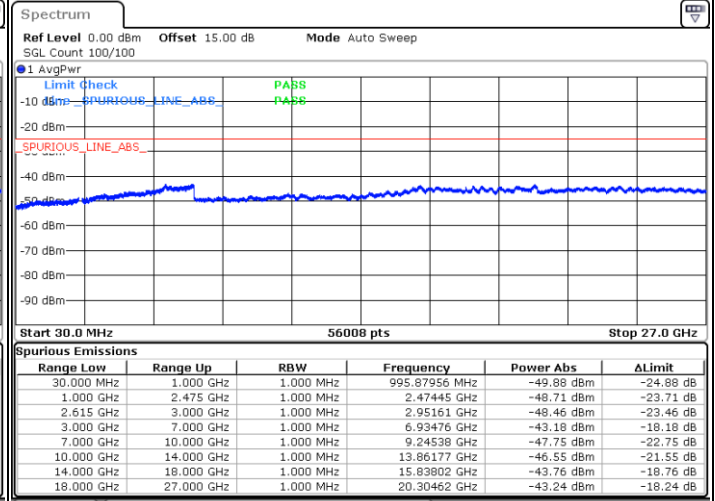

Highest Channel / FullIRB

N/A

Date: 4.JAN.2021 20:22:51

LTE Band 7C / 20MHz+10MHz

64QAM

Lowest Channel / 1RB0 and 1RB49

Lowest Channel / 1RB99 and 1RB0

Date: 4.JAN.2021 05:40:51

Date: 4.JAN.2021 05:50:50

Lowest Channel / FullRB

N/A

Date: 4.JAN.2021 05:33:48

LTE Band 7C / 20MHz+10MHz

64QAM

Middle Channel / 1RB0 and 1RB49

Middle Channel / 1RB99 and 1RB0

Date: 4.JAN.2021 05:56:53

Date: 4.JAN.2021 06:05:40

Middle Channel / FullIRB

N/A

Date: 4.JAN.2021 05:55:43

LTE Band 7C / 20MHz+10MHz

64QAM

Highest Channel / 1RB0 and 1RB49

Highest Channel / 1RB99 and 1RB0

Date: 4.JAN.2021 18:59:09

Date: 4.JAN.2021 19:15:23

Highest Channel / FullIRB

N/A

Date: 4.JAN.2021 18:57:27

LTE Band 7C / 20MHz+15MHz

64QAM