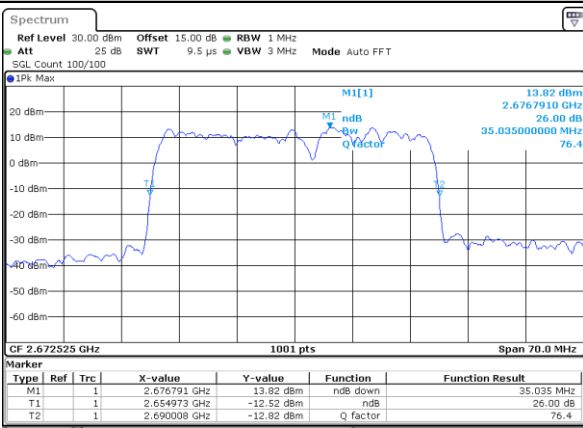

Middle Channel / 20MHz+5MHz

Date: 28, DEC, 2020 09:26:24

Middle Channel / 20MHz+10MHz

Date: 29, DEC, 2020 14:15:11

Highest Channel / 20MHz+5MHz

Date: 28, DEC, 2020 09:42:40

Highest Channel / 20MHz+10MHz

Date: 29, DEC, 2020 14:13:28

LTE Band 41C

QPSK

Lowest Channel / 20MHz+15MHz

Date: 30, DEC, 2020 15:10:58

Lowest Channel / 20MHz+20MHz

Date: 31, DEC, 2020 14:08:05

Middle Channel / 20MHz+15MHz

Date: 30, DEC, 2020 15:48:35

Middle Channel / 20MHz+20MHz

Date: 31, DEC, 2020 14:03:13

Highest Channel / 20MHz+15MHz

Date: 4, JAN, 2021 09:05:07

Highest Channel / 20MHz+20MHz

Date: 31, DEC, 2020 15:03:26

LTE Band 41C

16QAM