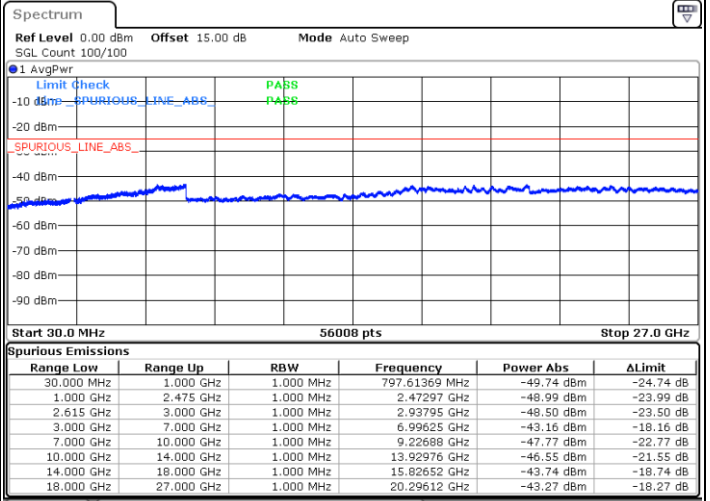

Date: 5.JAN.2021 01:36:38

Date: 5.JAN.2021 01:49:59

Highest Channel / FullIRB

N/A

Date: 5.JAN.2021 01:33:51

LTE Band 7C / 15MHz+15MHz

64QAM

Lowest Channel / 1RB0 and 1RB74

Lowest Channel / 1RB74 and 1RB0

Date: 4.JAN.2021 20:46:27

Date: 4.JAN.2021 20:58:45

Lowest Channel / FullRB

N/A

Date: 4.JAN.2021 20:43:31

LTE Band 7C / 15MHz+15MHz

64QAM

Middle Channel / 1RB0 and 1RB74

Middle Channel / 1RB74 and 1RB0

Date: 4.JAN.2021 21:19:24

Date: 4.JAN.2021 21:35:46

Middle Channel / FullRB

N/A

Date: 4.JAN.2021 21:07:10

LTE Band 7C / 15MHz+15MHz

64QAM

Highest Channel / 1RB0 and 1RB74

Highest Channel / 1RB74 and 1RB0

Date: 4.JAN.2021 21:52:04

Date: 4.JAN.2021 22:04:02

Highest Channel / FullIRB

N/A

Date: 4.JAN.2021 21:49:35