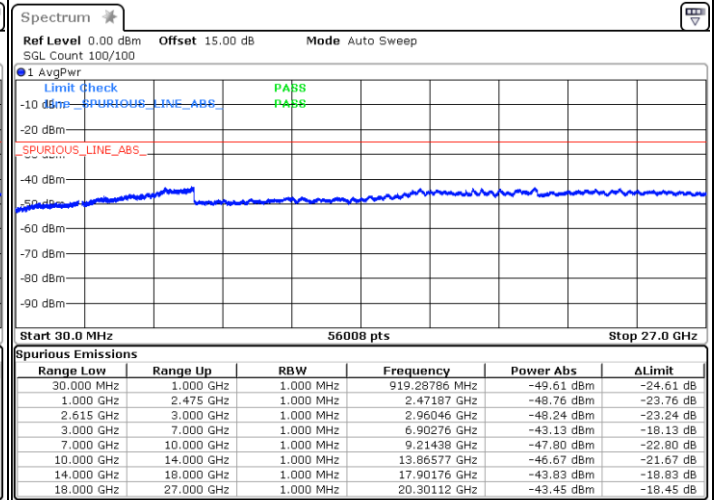

Date: 4.JAN.2021 23:23:37

LTE Band 7C / 10MHz+20MHz

64QAM

Highest Channel / 1RB0 and 1RB99

Highest Channel / 1RB49 and 1RB0

Date: 5.JAN.2021 00:18:07

Date: 5.JAN.2021 00:34:59

Highest Channel / FullIRB

N/A

Date: 5.JAN.2021 00:15:46

LTE Band 7C / 15MHz+10MHz

64QAM

Lowest Channel / 1RB0 and 1RB49

Lowest Channel / 1RB74 and 1RB0

Date: 5.JAN.2021 00:49:17

Date: 5.JAN.2021 01:00:22

Lowest Channel / FullRB

N/A

Date: 5.JAN.2021 00:46:56

LTE Band 7C / 15MHz+10MHz

64QAM

Middle Channel / 1RB0 and 1RB49

Middle Channel / 1RB74 and 1RB0

Date: 5.JAN.2021 01:12:29

Date: 5.JAN.2021 01:19:07

Middle Channel / FullIRB

N/A

Date: 5.JAN.2021 01:10:46

LTE Band 7C / 15MHz+10MHz

64QAM

Highest Channel / 1RB0 and 1RB49

Highest Channel / 1RB74 and 1RB0