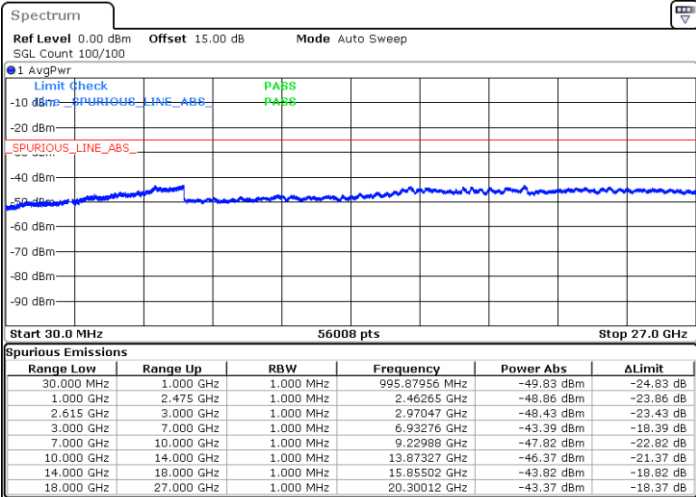

Highest Channel / FullIRB

N/A

Date: 4.JAN.2021 20:22:51

LTE Band 7C / 20MHz+10MHz

64QAM

Lowest Channel / 1RB0 and 1RB49

Lowest Channel / 1RB99 and 1RB0

Date: 4.JAN.2021 05:40:51

Date: 4.JAN.2021 05:50:50

Lowest Channel / FullRB

N/A

Date: 4.JAN.2021 05:33:48

LTE Band 7C / 20MHz+10MHz

64QAM

Middle Channel / 1RB0 and 1RB49

Middle Channel / 1RB99 and 1RB0

Date: 4.JAN.2021 05:56:53

Date: 4.JAN.2021 06:05:40

Middle Channel / FullIRB

N/A

Date: 4.JAN.2021 05:55:43

LTE Band 7C / 20MHz+10MHz

64QAM

Highest Channel / 1RB0 and 1RB49

Highest Channel / 1RB99 and 1RB0

Date: 4.JAN.2021 18:59:09

Date: 4.JAN.2021 19:15:23

Highest Channel / FullIRB

N/A

Date: 4.JAN.2021 18:57:27

LTE Band 7C / 20MHz+15MHz

64QAM