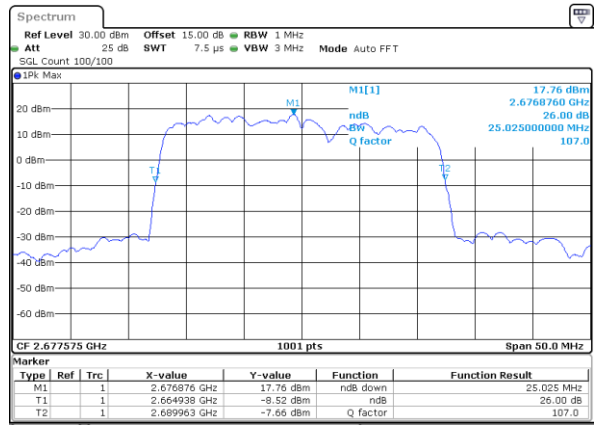

Middle Channel / 10MHz+15MHz

Date: 28, DEC, 2020 10:13:06

Highest Channel / 5MHz+20MHz

Date: 27, DEC, 2020 15:24:43

Highest Channel / 10MHz+15MHz

Date: 28, DEC, 2020 16:39:52

LTE Band 41C

QPSK

Lowest Channel / 10MHz+20MHz

Date: 29, DEC, 2020 02:08:20

Lowest Channel / 15MHz+10MHz

Date: 28, DEC, 2020 17:01:14

Middle Channel / 10MHz+20MHz

Date: 29, DEC, 2020 02:07:01

Middle Channel / 15MHz+10MHz

Date: 29, DEC, 2020 00:13:20

Highest Channel / 10MHz+20MHz

Date: 29, DEC, 2020 02:05:22

Highest Channel / 15MHz+10MHz

Date: 29, DEC, 2020 01:28:01

LTE Band 41C

QPSK

Lowest Channel / 15MHz+15MHz

Date: 30, DEC, 2020 08:45:05

Lowest Channel / 15MHz+20MHz

Date: 30, DEC, 2020 11:26:11

Middle Channel / 15MHz+15MHz

Date: 30, DEC, 2020 10:36:35

Middle Channel / 15MHz+20MHz

Date: 30, DEC, 2020 13:52:29

Highest Channel / 15MHz+15MHz

Date: 30, DEC, 2020 10:57:48