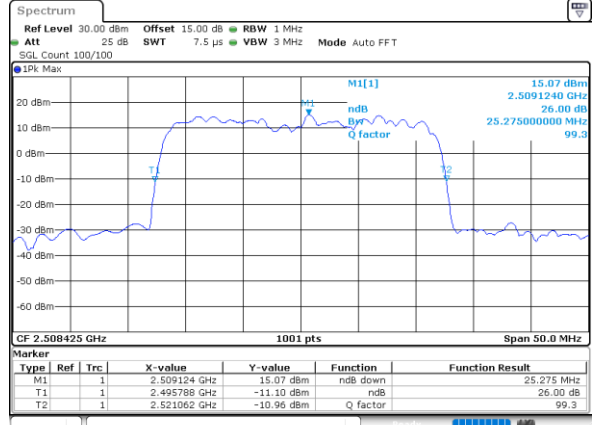

Mode	LTE Band 41C : 26dB BW(MHz)				
64QAM					
BW	5MHz+20MHz	10MHz+15MHz	10MHz+20MHz	15MHz+10MHz	15MHz+15MHz
Lowest CH	24.83	25.28	29.67	25.23	30.63
Middle CH	24.83	25.13	29.79	25.08	30.69
Highest CH	24.93	25.28	29.61	25.08	30.57
BW	15MHz+20MHz	20MHz+5MHz	20MHz+10MHz	20MHz+15MHz	20MHz+20MHz
Lowest CH	34.83	24.78	30.03	34.97	39.72
Middle CH	35.04	24.88	29.97	34.90	39.96
Highest CH	34.97	24.88	29.97	34.97	39.96

LTE Band 41C

QPSK

Lowest Channel / 5MHz+20MHz

Date: 27, DEC, 2020 13:31:45

Lowest Channel / 10MHz+15MHz

Date: 28, DEC, 2020 10:12:40

Middle Channel / 5MHz+20MHz

Date: 27, DEC, 2020 14:43:44

Middle Channel / 10MHz+15MHz

Date: 28, DEC, 2020 10:13:06

Highest Channel / 5MHz+20MHz

Date: 27, DEC, 2020 15:24:43

Highest Channel / 10MHz+15MHz

Date: 28, DEC, 2020 16:39:52

LTE Band 41C

QPSK

Lowest Channel / 10MHz+20MHz

Date: 29, DEC, 2020 02:08:20

Lowest Channel / 15MHz+10MHz

Date: 28, DEC, 2020 17:01:14

Middle Channel / 10MHz+20MHz

Date: 29, DEC, 2020 02:07:01

Middle Channel / 15MHz+10MHz

Date: 29, DEC, 2020 00:13:20