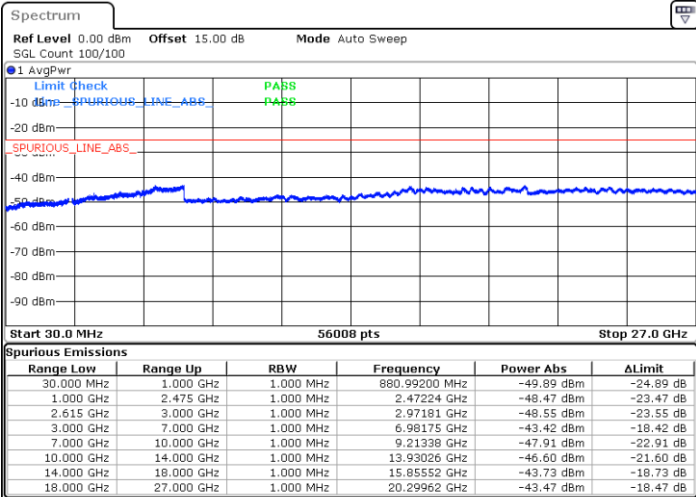

Middle Channel / 1RB0 and 1RB74

Middle Channel / 1RB74 and 1RB0

Date: 4.JAN.2021 21:19:24

Date: 4.JAN.2021 21:35:46

Middle Channel / FullRB

N/A

Date: 4.JAN.2021 21:07:10

LTE Band 7C / 15MHz+15MHz

64QAM

Highest Channel / 1RB0 and 1RB74

Highest Channel / 1RB74 and 1RB0

Date: 4.JAN.2021 21:52:04

Date: 4.JAN.2021 22:04:02

Highest Channel / FullIRB

N/A

Date: 4.JAN.2021 21:49:35

LTE Band 7C / 15MHz+20MHz

64QAM

Lowest Channel / 1RB0 and 1RB99

Lowest Channel / 1RB74 and 1RB0

Date: 4.JAN.2021 19:35:20

Date: 4.JAN.2021 19:46:36

Lowest Channel / FullRB

N/A

Date: 4.JAN.2021 19:32:24

LTE Band 7C / 15MHz+20MHz

64QAM

Middle Channel / 1RB0 and 1RB9

Middle Channel / 1RB74 and 1RB0

Date: 4.JAN.2021 19:56:21

Date: 4.JAN.2021 20:03:53

Middle Channel / FullIRB