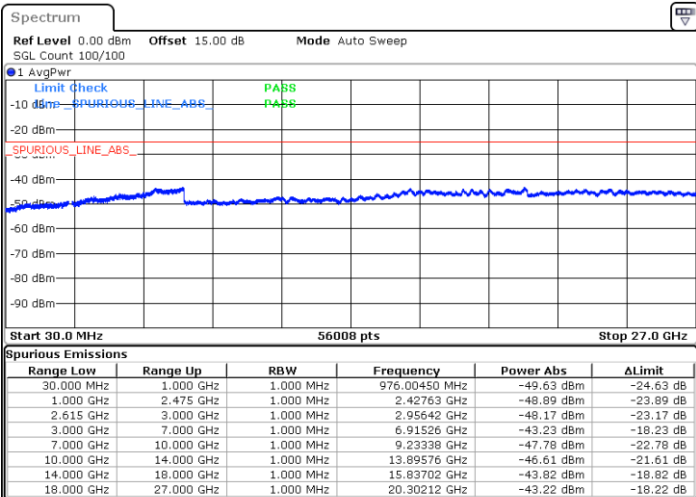

Lowest Channel / 1RB0 and 1RB74

Lowest Channel / 1RB99 and 1RB0

Date: 4.JAN.2021 04:32:55

Date: 4.JAN.2021 04:45:56

Lowest Channel / FullRB

N/A

Date: 4.JAN.2021 04:31:04

LTE Band 7C / 20MHz+15MHz

LTE Band 7C / 20MHz+15MHz

64QAM

Highest Channel / 1RB0 and 1RB74

Highest Channel / 1RB99 and 1RB0

Date: 4.JAN.2021 05:15:05

Date: 4.JAN.2021 05:25:53

Highest Channel / FullIRB

N/A

Date: 4.JAN.2021 05:13:42

LTE Band 7C / 20MHz+20MHz

64QAM

Lowest Channel / 1RB0 and 1RB99

Lowest Channel / 1RB99 and 1RB0

Date: 4.JAN.2021 03:18:11

Date: 4.JAN.2021 03:29:05

Lowest Channel / FullRB