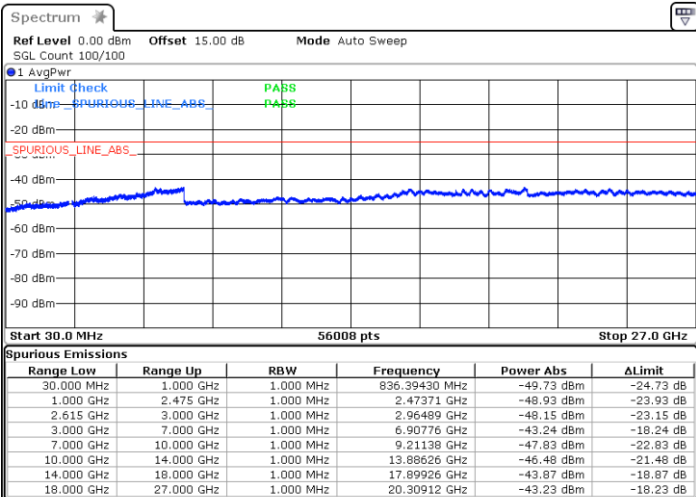

LTE Band 7C / 10MHz+20MHz

64QAM

MiddleChannel / 1RB0 and 1RB99

Middle Channel / 1RB49 and 1RB0

Date: 4.JAN.2021 23:25:01

Date: 4.JAN.2021 23:32:11

Middle Channel / FullIRB

N/A

Date: 4.JAN.2021 23:23:37

LTE Band 7C / 10MHz+20MHz

64QAM

Highest Channel / 1RB0 and 1RB99

Highest Channel / 1RB49 and 1RB0

Date: 5.JAN.2021 00:18:07

Date: 5.JAN.2021 00:34:59

Highest Channel / FullIRB

N/A

Date: 5.JAN.2021 00:15:46

LTE Band 7C / 15MHz+10MHz

64QAM

Lowest Channel / 1RB0 and 1RB49

Lowest Channel / 1RB74 and 1RB0

Date: 5.JAN.2021 00:49:17

Date: 5.JAN.2021 01:00:22

Lowest Channel / FullRB

N/A

Date: 5.JAN.2021 00:46:56

LTE Band 7C / 15MHz+10MHz

64QAM

Middle Channel / 1RB0 and 1RB49

Middle Channel / 1RB74 and 1RB0

Date: 5.JAN.2021 01:12:29