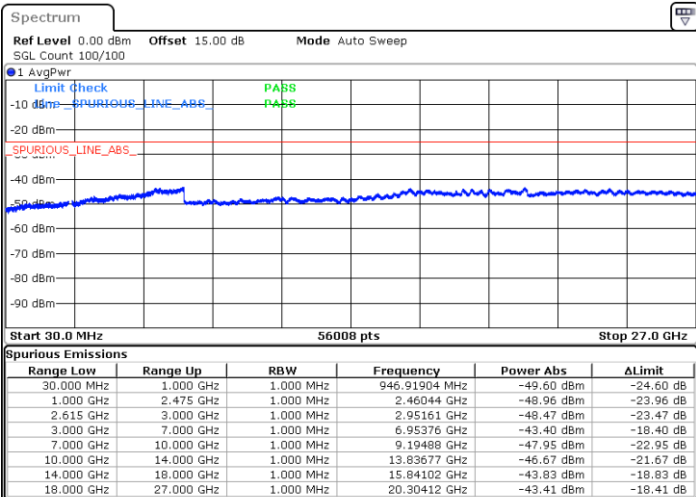

Highest Channel / 1RB99 and 1RB0

Date: 4.JAN.2021 18:59:09

Date: 4.JAN.2021 19:15:23

Highest Channel / FullIRB

N/A

Date: 4.JAN.2021 18:57:27

LTE Band 7C / 20MHz+15MHz

64QAM

Lowest Channel / 1RB0 and 1RB74

Lowest Channel / 1RB99 and 1RB0

Date: 4.JAN.2021 04:32:55

Date: 4.JAN.2021 04:45:56

Lowest Channel / FullRB

N/A

Date: 4.JAN.2021 04:31:04

LTE Band 7C / 20MHz+15MHz

LTE Band 7C / 20MHz+15MHz

64QAM

Highest Channel / 1RB0 and 1RB74

Highest Channel / 1RB99 and 1RB0

Date: 4.JAN.2021 05:15:05

Date: 4.JAN.2021 05:25:53

Highest Channel / FullIRB

N/A