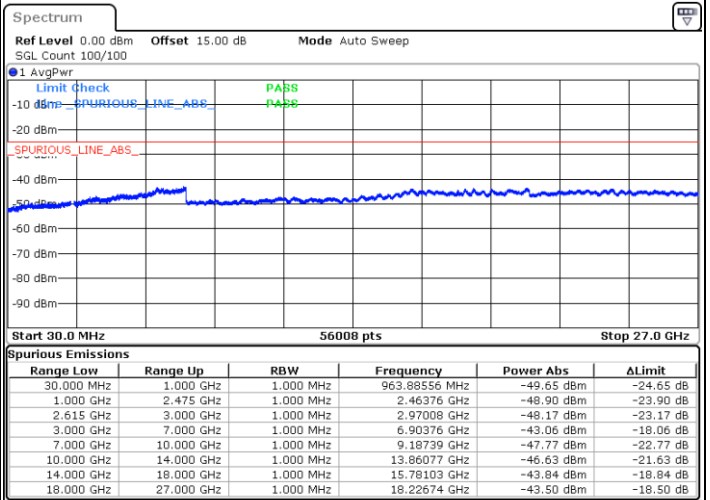

Date: 4.JAN.2021 20:02:16