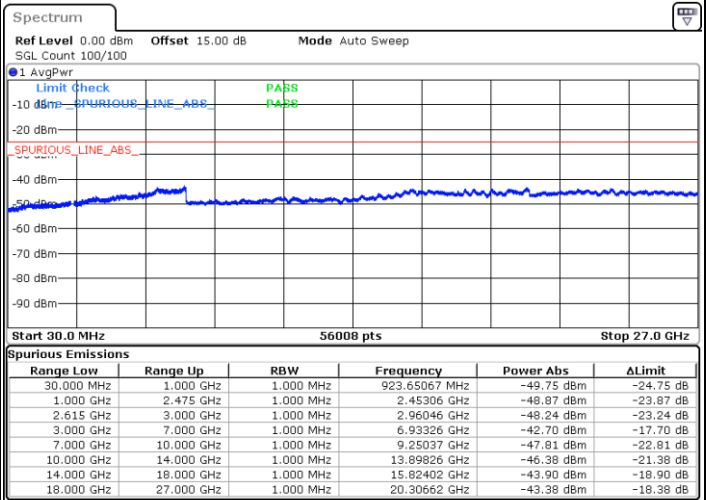

LTE Band 7C / 20MHz+15MHz

QPSK

MiddleChannel / 1RB0 and 1RB74

Middle Channel / 1RB99 and 1RB0

Date: 4.JAN.2021 04:56:32

Date: 4.JAN.2021 04:57:43

Middle Channel / FullIRB

N/A

Date: 4.JAN.2021 04:49:04

LTE Band 7C / 20MHz+15MHz

QPSK

Highest Channel / 1RB0 and 1RB74

Highest Channel / 1RB99 and 1RB0

Date: 4.JAN.2021 05:19:57

Date: 4.JAN.2021 05:22:16

Highest Channel / FullIRB

N/A

Date: 4.JAN.2021 05:09:22

LTE Band 7C / 20MHz+20MHz

QPSK

Lowest Channel / 1RB0 and 1RB99

Lowest Channel / 1RB99 and 1RB0

Date: 4. JAN. 2021 03:22:52

Date: 4. JAN. 2021 03:24:19