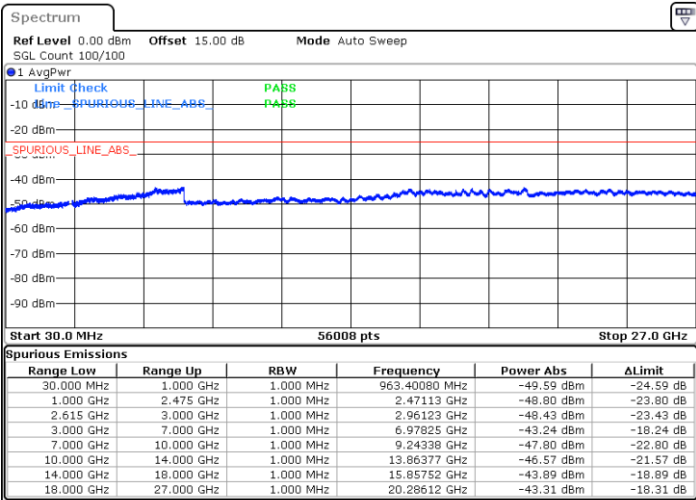

Middle Channel / FullIRB

N/A

Date: 4.JAN.2021 05:54:23

LTE Band 7C / 20MHz+10MHz

16QAM

Highest Channel / 1RB0 and 1RB49

Highest Channel / 1RB99 and 1RB0

Date: 4.JAN.2021 19:00:47

Date: 4.JAN.2021 19:11:18

Highest Channel / FullIRB

N/A

Date: 4.JAN.2021 18:55:26

LTE Band 7C / 20MHz+15MHz

16QAM

Lowest Channel / 1RB0 and 1RB74

Lowest Channel / 1RB99 and 1RB0

Date: 4.JAN.2021 04:34:52

Date: 4.JAN.2021 04:42:40

Lowest Channel / FullRB

N/A

Date: 4.JAN.2021 04:28:43

LTE Band 7C / 20MHz+15MHz

16QAM

MiddleChannel / 1RB0 and 1RB74