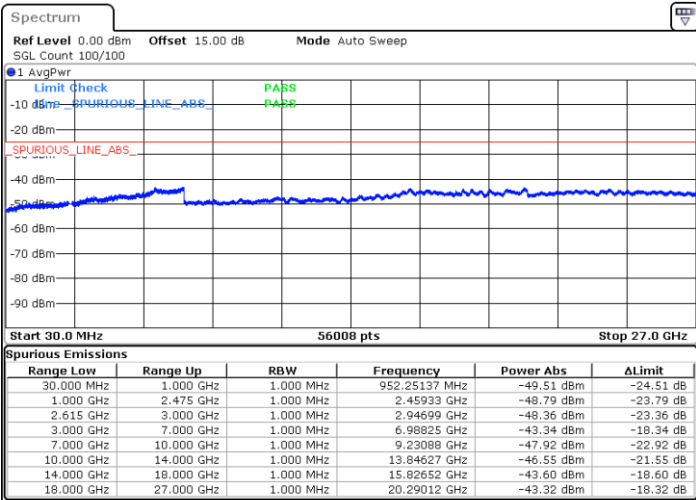

LTE Band 7C / 15MHz+20MHz

16QAM

Middle Channel / 1RB0 and 1RB9

Middle Channel / 1RB74 and 1RB0

Date: 4.JAN.2021 19:57:47