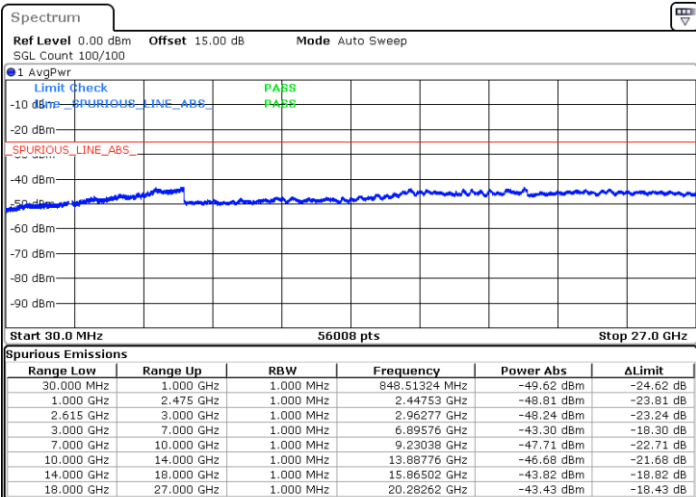

Middle Channel / FullIRB

N/A

Date: 4.JAN.2021 05:54:23

LTE Band 7C / 20MHz+10MHz

16QAM

Highest Channel / 1RB0 and 1RB49

Highest Channel / 1RB99 and 1RB0

Date: 4.JAN.2021 19:00:47

Date: 4.JAN.2021 19:11:18

Highest Channel / FullIRB

N/A

Date: 4.JAN.2021 18:55:26

LTE Band 7C / 20MHz+15MHz

16QAM

Lowest Channel / 1RB0 and 1RB74

Lowest Channel / 1RB99 and 1RB0

Date: 4.JAN.2021 04:34:52

Date: 4.JAN.2021 04:42:40

Lowest Channel / FullRB

N/A

Date: 4.JAN.2021 04:28:43

LTE Band 7C / 20MHz+15MHz

16QAM

MiddleChannel / 1RB0 and 1RB74