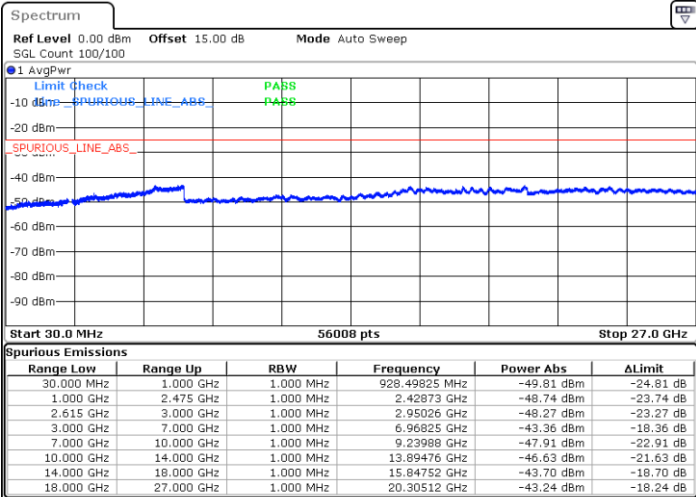

Highest Channel / 1RB0 and 1RB74

Highest Channel / 1RB99 and 1RB0

Date: 4.JAN.2021 05:16:44

Date: 4.JAN.2021 05:23:41

Highest Channel / FullIRB

N/A

Date: 4.JAN.2021 05:11:26

LTE Band 7C / 20MHz+20MHz

16QAM

Lowest Channel / 1RB0 and 1RB99

Lowest Channel / 1RB99 and 1RB0

Date: 4.JAN.2021 03:20:39

Date: 4.JAN.2021 03:26:28

Lowest Channel / FullRB

N/A

Date: 4.JAN.2021 03:10:36

LTE Band 7C / 20MHz+20MHz

16QAM

Middle Channel / 1RB0 and 1RB99

Middle Channel / 1RB99 and 1RB0

Date: 4.JAN.2021 03:40:58

Date: 4.JAN.2021 03:45:19

Middle Channel / FullRB

N/A

Date: 4.JAN.2021 03:34:26

LTE Band 7C / 20MHz+20MHz

16QAM

Highest Channel / 1RB0 and 1RB99

Highest Channel / 1RB99 and 1RB0

Date: 4.JAN.2021 04:09:36

Date: 4.JAN.2021 04:17:05

Highest Channel / FullIRB