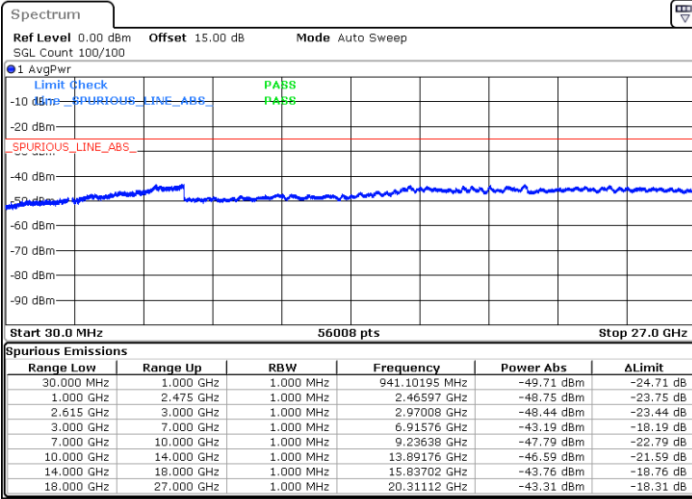

Highest Channel / 1RB0 and 1RB74

Highest Channel / 1RB99 and 1RB0

Date: 4.JAN.2021 05:16:44

Date: 4.JAN.2021 05:23:41

Highest Channel / FullIRB

N/A

Date: 4.JAN.2021 05:11:26

LTE Band 7C / 20MHz+20MHz

16QAM

Lowest Channel / 1RB0 and 1RB99

Lowest Channel / 1RB99 and 1RB0

Date: 4.JAN.2021 03:20:39

Date: 4.JAN.2021 03:26:28

Lowest Channel / FullRB

N/A

Date: 4.JAN.2021 03:10:36

LTE Band 7C / 20MHz+20MHz

16QAM

Middle Channel / 1RB0 and 1RB99

Middle Channel / 1RB99 and 1RB0

Date: 4.JAN.2021 03:40:58

Date: 4.JAN.2021 03:45:19

Middle Channel / FullRB

N/A

Date: 4.JAN.2021 03:34:26

LTE Band 7C / 20MHz+20MHz

16QAM

Highest Channel / 1RB0 and 1RB99

Highest Channel / 1RB99 and 1RB0

Date: 4.JAN.2021 04:09:36

Date: 4.JAN.2021 04:17:05

Highest Channel / FullIRB