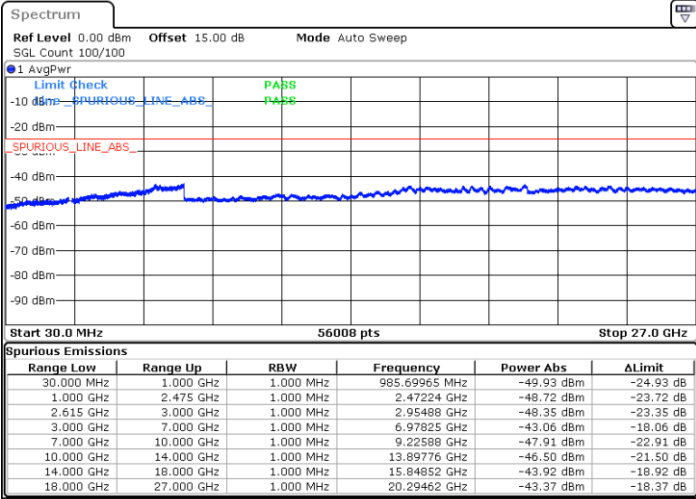

Date: 4.JAN.2021 04:12:24

Date: 4.JAN.2021 04:14:29

Highest Channel / FullIRB

N/A

Date: 4.JAN.2021 03:49:45

LTE Band 7C / 10MHz+20MHz

16QAM

Lowest Channel / 1RB0 and 1RB99

Lowest Channel / 1RB49 and 1RB0

Date: 4.JAN.2021 22:31:57

Date: 4.JAN.2021 23:07:35

Lowest Channel / FullRB

N/A

Date: 4.JAN.2021 22:21:03

LTE Band 7C / 10MHz+20MHz

16QAM

MiddleChannel / 1RB0 and 1RB99

Middle Channel / 1RB49 and 1RB0

Date: 4.JAN.2021 23:26:29

Date: 4.JAN.2021 23:30:20

Middle Channel / FullIRB

N/A

Date: 4.JAN.2021 23:21:10

LTE Band 7C / 10MHz+20MHz

16QAM

Highest Channel / 1RB0 and 1RB99

Highest Channel / 1RB49 and 1RB0

Date: 5.JAN.2021 00:21:35

Date: 5.JAN.2021 00:32:21

Highest Channel / FullIRB

N/A

Date: 5.JAN.2021 00:12:37