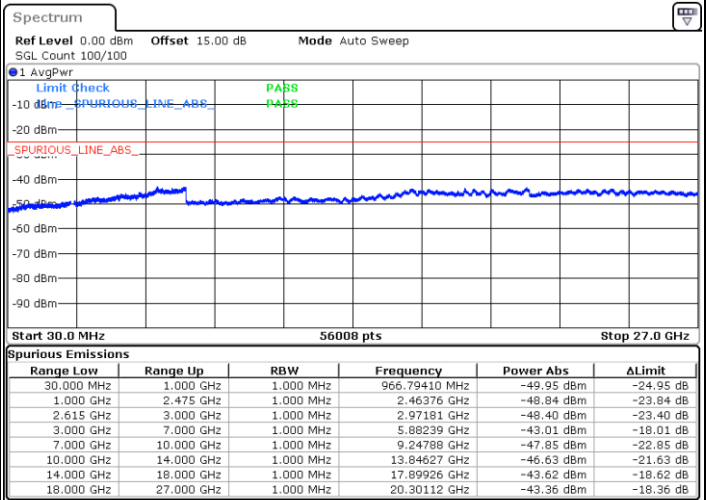

Lowest Channel / 1RB0 and 1RB99

Lowest Channel / 1RB74 and 1RB0

Date: 4.JAN.2021 19:37:42

Date: 4.JAN.2021 19:44:32

Lowest Channel / FullRB

N/A

Date: 4.JAN.2021 19:29:41

LTE Band 7C / 15MHz+20MHz

16QAM

Middle Channel / 1RB0 and 1RB9

Middle Channel / 1RB74 and 1RB0

Date: 4.JAN.2021 19:57:47

Date: 4.JAN.2021 20:02:16

Middle Channel / FullIRB

N/A

Date: 4.JAN.2021 19:53:10

LTE Band 7C / 15MHz+20MHz

16QAM

Highest Channel / 1RB0 and 1RB99

Highest Channel / 1RB74 and 1RB0

Date: 4.JAN.2021 20:26:41

Date: 4.JAN.2021 20:32:45

Highest Channel / FullIRB

N/A

Date: 4.JAN.2021 20:09:19

LTE Band 7C / 20MHz+10MHz

16QAM

Lowest Channel / 1RB0 and 1RB49

Lowest Channel / 1RB99 and 1RB0

Date: 4.JAN.2021 05:38:42

Date: 4.JAN.2021 05:48:51

Lowest Channel / FullRB