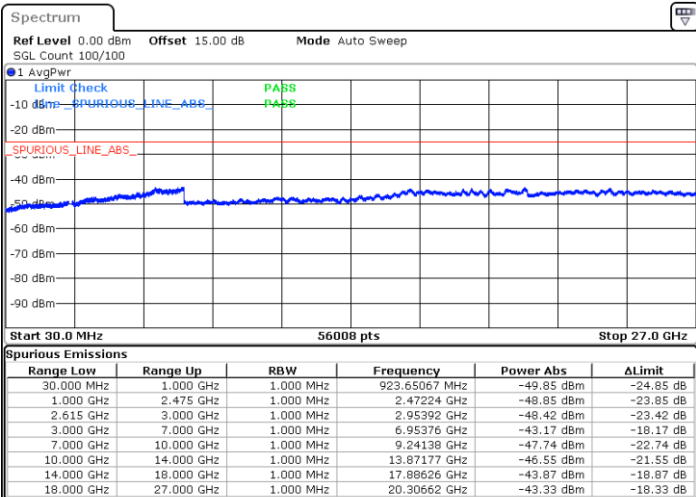

Middle Channel / 1RB99 and 1RB0

Date: 4.JAN.2021 04:55:30

Date: 4.JAN.2021 04:58:43

Middle Channel / FullIRB

N/A

Date: 4.JAN.2021 04:50:33

LTE Band 7C / 20MHz+15MHz

16QAM

Highest Channel / 1RB0 and 1RB74

Highest Channel / 1RB99 and 1RB0

Date: 4.JAN.2021 05:16:44

Date: 4.JAN.2021 05:23:41

Highest Channel / FullIRB

N/A

Date: 4.JAN.2021 05:11:26

LTE Band 7C / 20MHz+20MHz

16QAM

Lowest Channel / 1RB0 and 1RB99

Lowest Channel / 1RB99 and 1RB0

Date: 4.JAN.2021 03:20:39

Date: 4.JAN.2021 03:26:28

Lowest Channel / FullRB

N/A

Date: 4.JAN.2021 03:10:36