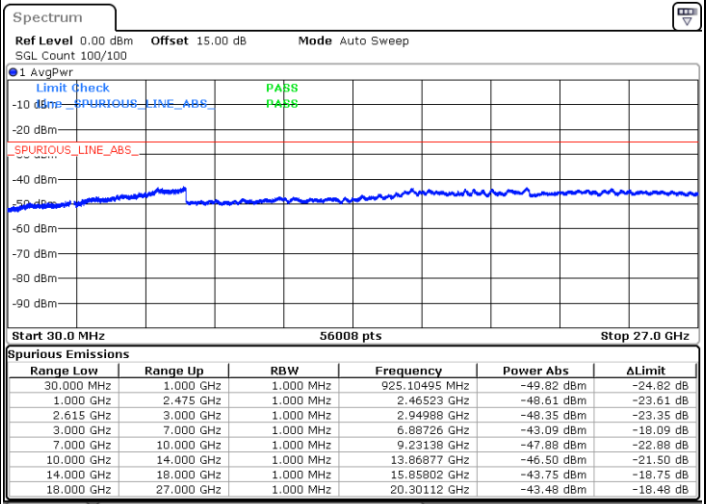

Date: 4.JAN.2021 03:34:26

LTE Band 7C / 20MHz+20MHz

16QAM

Highest Channel / 1RB0 and 1RB99

Highest Channel / 1RB99 and 1RB0

Date: 4.JAN.2021 04:09:36

Date: 4.JAN.2021 04:17:05

Highest Channel / FullIRB

N/A

Date: 4.JAN.2021 03:52:26

LTE Band 7C / 10MHz+20MHz

64QAM

Lowest Channel / 1RB0 and 1RB99

Lowest Channel / 1RB49 and 1RB0

Date: 4.JAN.2021 22:28:41

Date: 4.JAN.2021 23:10:21

Lowest Channel / FullRB

N/A

Date: 4.JAN.2021 22:25:04