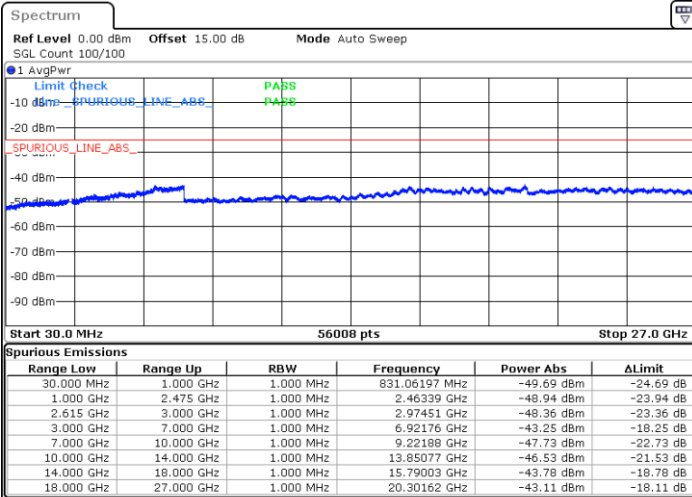

Highest Channel / 1RB0 and 1RB74

Highest Channel / 1RB99 and 1RB0

Date: 4.JAN.2021 05:16:44

Date: 4.JAN.2021 05:23:41

Highest Channel / FullIRB

N/A

Date: 4.JAN.2021 05:11:26

LTE Band 7C / 20MHz+20MHz

16QAM

Lowest Channel / 1RB0 and 1RB99

Lowest Channel / 1RB99 and 1RB0

Date: 4.JAN.2021 03:20:39

Date: 4.JAN.2021 03:26:28

Lowest Channel / FullRB

N/A

Date: 4.JAN.2021 03:10:36

LTE Band 7C / 20MHz+20MHz

16QAM

Middle Channel / 1RB0 and 1RB99

Middle Channel / 1RB99 and 1RB0

Date: 4.JAN.2021 03:40:58

Date: 4.JAN.2021 03:45:19

Middle Channel / FullRB

N/A

Date: 4.JAN.2021 03:34:26

LTE Band 7C / 20MHz+20MHz

16QAM

Highest Channel / 1RB0 and 1RB99

Highest Channel / 1RB99 and 1RB0

Date: 4.JAN.2021 04:09:36

Date: 4.JAN.2021 04:17:05

Highest Channel / FullIRB