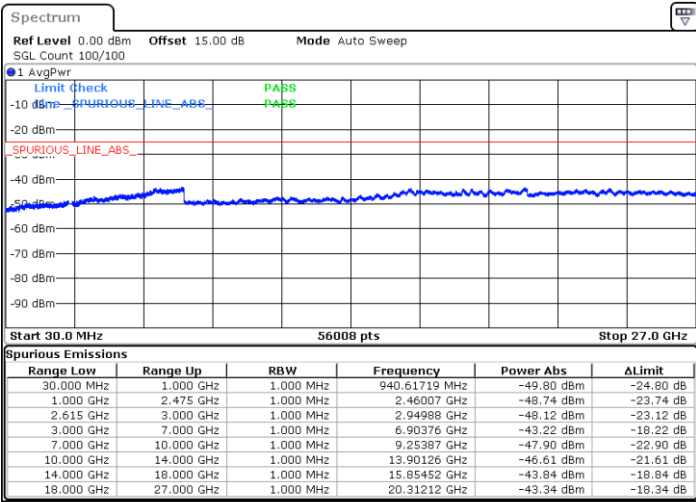

16QAM

Highest Channel / 1RB0 and 1RB99

Highest Channel / 1RB49 and 1RB0

Date: 5.JAN.2021 00:21:35

Date: 5.JAN.2021 00:32:21

Highest Channel / FullIRB

N/A

Date: 5.JAN.2021 00:12:37

LTE Band 7C / 15MHz+10MHz

16QAM

Lowest Channel / 1RB0 and 1RB49

Lowest Channel / 1RB74 and 1RB0

Date: 5.JAN.2021 00:52:08

Date: 5.JAN.2021 00:58:25

Lowest Channel / FullRB

N/A

Date: 5.JAN.2021 00:43:12

LTE Band 7C / 15MHz+10MHz

16QAM

Middle Channel / 1RB0 and 1RB49

Middle Channel / 1RB74 and 1RB0

Date: 5.JAN.2021 01:13:54

Date: 5.JAN.2021 01:17:50

Middle Channel / FullIRB

N/A

Date: 5.JAN.2021 01:08:37

LTE Band 7C / 15MHz+10MHz

16QAM

Highest Channel / 1RB0 and 1RB49

Highest Channel / 1RB74 and 1RB0

Date: 5.JAN.2021 01:41:42

Date: 5.JAN.2021 01:47:03