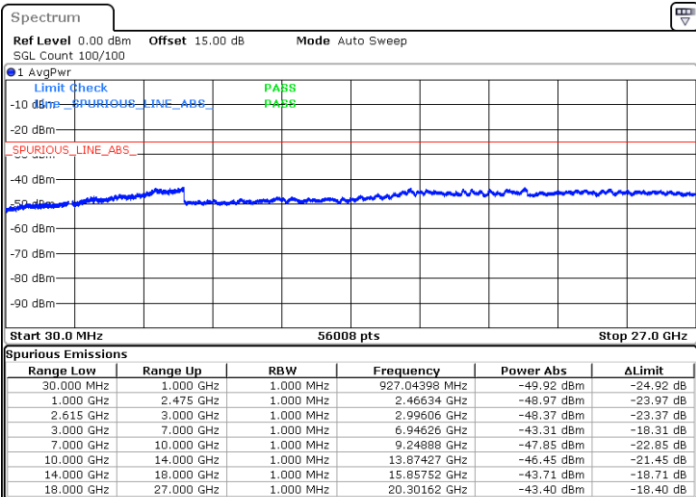

N/A

Date: 5.JAN.2021 01:08:37

LTE Band 7C / 15MHz+10MHz

16QAM

Highest Channel / 1RB0 and 1RB49

Highest Channel / 1RB74 and 1RB0

Date: 5.JAN.2021 01:41:42

Date: 5.JAN.2021 01:47:03

Highest Channel / FullIRB

N/A

Date: 5.JAN.2021 01:25:53

LTE Band 7C / 15MHz+15MHz

16QAM

Lowest Channel / 1RB0 and 1RB74

Lowest Channel / 1RB74 and 1RB0

Date: 4.JAN.2021 20:48:42

Date: 4.JAN.2021 20:57:06

Lowest Channel / FullRB

N/A

Date: 4.JAN.2021 20:40:25

LTE Band 7C / 15MHz+15MHz

16QAM

Middle Channel / 1RB0 and 1RB74

Middle Channel / 1RB74 and 1RB0

Date: 4.JAN.2021 21:21:10

Date: 4.JAN.2021 21:34:09

Middle Channel / FullIRB

N/A

Date: 4.JAN.2021 21:05:32

LTE Band 7C / 15MHz+15MHz

16QAM

Highest Channel / 1RB0 and 1RB74