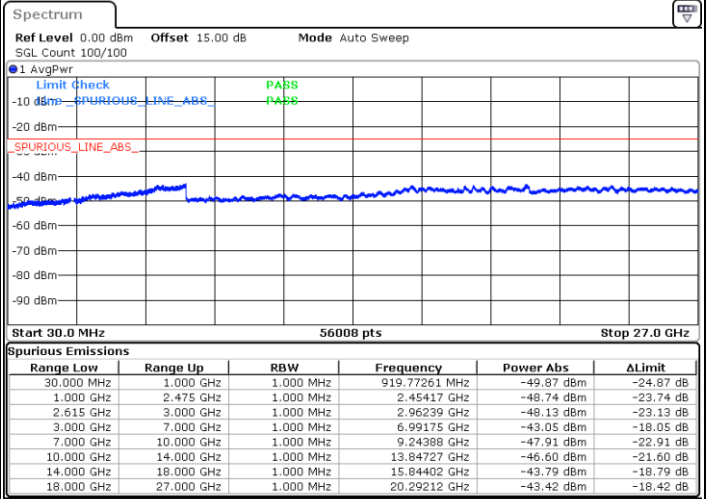

Date: 4.JAN.2021 04:12:24

Date: 4.JAN.2021 04:14:29

Highest Channel / FullIRB

N/A

Date: 4.JAN.2021 03:49:45

LTE Band 7C / 10MHz+20MHz

16QAM

Lowest Channel / 1RB0 and 1RB99

Lowest Channel / 1RB49 and 1RB0

Date: 4.JAN.2021 22:31:57

Date: 4.JAN.2021 23:07:35

Lowest Channel / FullRB

N/A

Date: 4.JAN.2021 22:21:03

LTE Band 7C / 10MHz+20MHz

16QAM

MiddleChannel / 1RB0 and 1RB99

Middle Channel / 1RB49 and 1RB0

Date: 4.JAN.2021 23:26:29

Date: 4.JAN.2021 23:30:20

Middle Channel / FullIRB

N/A

Date: 4.JAN.2021 23:21:10

LTE Band 7C / 10MHz+20MHz