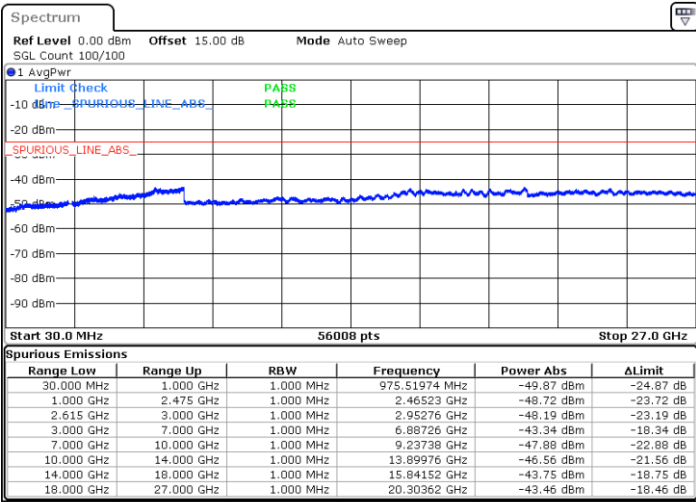

Date: 4.JAN.2021 03:44:10

Middle Channel / FullRB

N/A

Date: 4.JAN.2021 03:33:03

LTE Band 7C / 20MHz+20MHz

QPSK

Highest Channel / 1RB0 and 1RB99

Highest Channel / 1RB99 and 1RB0

Date: 4.JAN.2021 04:12:24

Date: 4.JAN.2021 04:14:29

Highest Channel / FullIRB

N/A

Date: 4.JAN.2021 03:49:45

LTE Band 7C / 10MHz+20MHz

16QAM

Lowest Channel / 1RB0 and 1RB99

Lowest Channel / 1RB49 and 1RB0

Date: 4.JAN.2021 22:31:57

Date: 4.JAN.2021 23:07:35

Lowest Channel / FullRB

N/A

Date: 4.JAN.2021 22:21:03

LTE Band 7C / 10MHz+20MHz

16QAM

MiddleChannel / 1RB0 and 1RB99

Middle Channel / 1RB49 and 1RB0

Date: 4.JAN.2021 23:26:29

Date: 4.JAN.2021 23:30:20

Middle Channel / FullIRB

N/A

Date: 4.JAN.2021 23:21:10

LTE Band 7C / 10MHz+20MHz