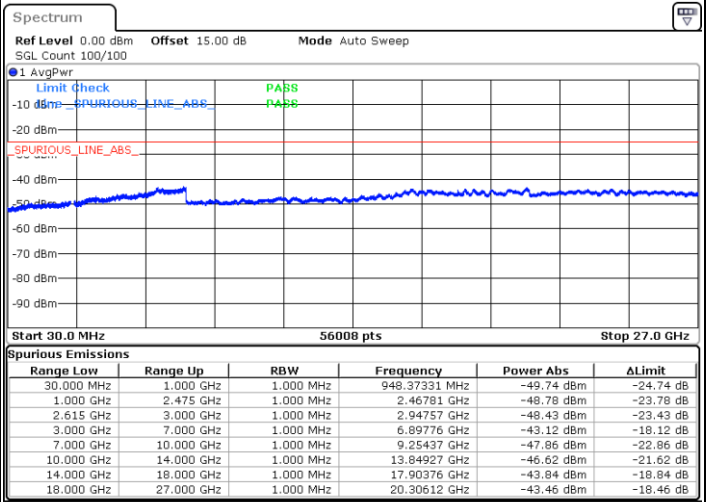

Middle Channel / 1RB99 and 1RB0

Date: 4.JAN.2021 04:55:30

Date: 4.JAN.2021 04:58:43

Middle Channel / FullIRB

N/A

Date: 4.JAN.2021 04:50:33

LTE Band 7C / 20MHz+15MHz

16QAM

Highest Channel / 1RB0 and 1RB74

Highest Channel / 1RB99 and 1RB0

Date: 4.JAN.2021 05:16:44

Date: 4.JAN.2021 05:23:41

Highest Channel / FullIRB

N/A

Date: 4.JAN.2021 05:11:26

LTE Band 7C / 20MHz+20MHz

16QAM

Lowest Channel / 1RB0 and 1RB99

Lowest Channel / 1RB99 and 1RB0

Date: 4.JAN.2021 03:20:39

Date: 4.JAN.2021 03:26:28

Lowest Channel / FullRB

N/A

Date: 4.JAN.2021 03:10:36