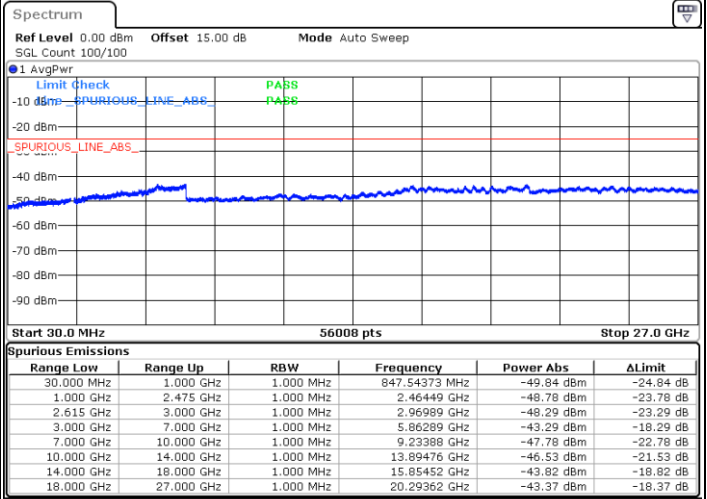

Highest Channel / 1RB0 and 1RB74

Highest Channel / 1RB99 and 1RB0

Date: 4.JAN.2021 05:16:44

Date: 4.JAN.2021 05:23:41

Highest Channel / FullIRB

N/A

Date: 4.JAN.2021 05:11:26

LTE Band 7C / 20MHz+20MHz

16QAM

Lowest Channel / 1RB0 and 1RB99

Lowest Channel / 1RB99 and 1RB0

Date: 4.JAN.2021 03:20:39

Date: 4.JAN.2021 03:26:28

Lowest Channel / FullRB

N/A

Date: 4.JAN.2021 03:10:36

LTE Band 7C / 20MHz+20MHz

16QAM

Middle Channel / 1RB0 and 1RB99

Middle Channel / 1RB99 and 1RB0

Date: 4.JAN.2021 03:40:58

Date: 4.JAN.2021 03:45:19

Middle Channel / FullRB

N/A

Date: 4.JAN.2021 03:34:26

LTE Band 7C / 20MHz+20MHz

16QAM

Highest Channel / 1RB0 and 1RB99

Highest Channel / 1RB99 and 1RB0

Date: 4.JAN.2021 04:09:36

Date: 4.JAN.2021 04:17:05

Highest Channel / FullIRB