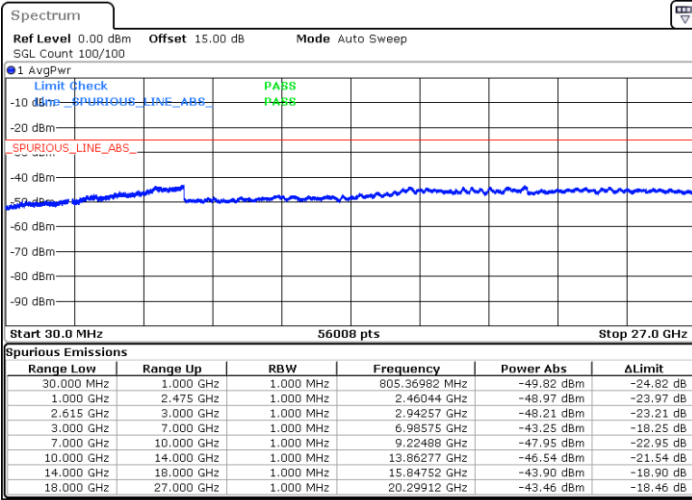

Lowest Channel / FullRB

N/A

Date: 4. JAN. 2021 03:03:34

LTE Band 7C / 20MHz+20MHz

QPSK

Middle Channel / 1RB0 and 1RB99

Middle Channel / 1RB99 and 1RB0

Date: 4.JAN.2021 03:42:36

Date: 4.JAN.2021 03:44:10

Middle Channel / FullRB

N/A

Date: 4.JAN.2021 03:33:03

LTE Band 7C / 20MHz+20MHz

QPSK

Highest Channel / 1RB0 and 1RB99

Highest Channel / 1RB99 and 1RB0

Date: 4.JAN.2021 04:12:24

Date: 4.JAN.2021 04:14:29

Highest Channel / FullIRB

N/A

Date: 4.JAN.2021 03:49:45

LTE Band 7C / 10MHz+20MHz

16QAM

Lowest Channel / 1RB0 and 1RB99

Lowest Channel / 1RB49 and 1RB0

Date: 4.JAN.2021 22:31:57

Date: 4.JAN.2021 23:07:35

Lowest Channel / FullRB

N/A

Date: 4.JAN.2021 22:21:03

LTE Band 7C / 10MHz+20MHz

16QAM