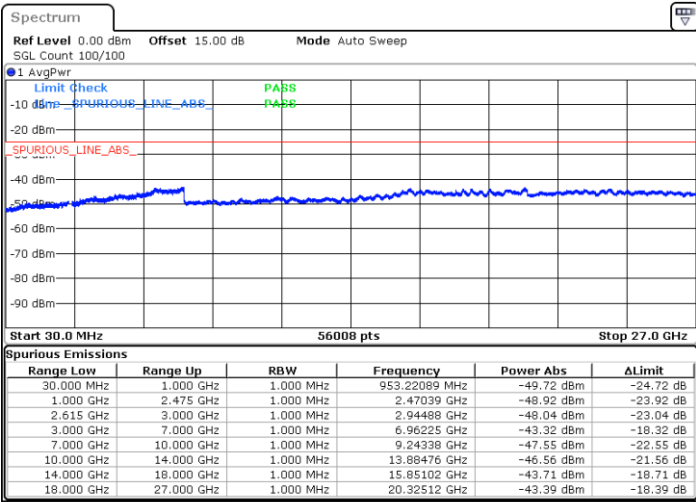

Middle Channel / 1RB99 and 1RB0

Date: 4.JAN.2021 04:55:30

Date: 4.JAN.2021 04:58:43

Middle Channel / FullIRB

N/A

Date: 4.JAN.2021 04:50:33

LTE Band 7C / 20MHz+15MHz

16QAM

Highest Channel / 1RB0 and 1RB74

Highest Channel / 1RB99 and 1RB0

Date: 4.JAN.2021 05:16:44

Date: 4.JAN.2021 05:23:41

Highest Channel / FullIRB

N/A

Date: 4.JAN.2021 05:11:26

LTE Band 7C / 20MHz+20MHz

16QAM

Lowest Channel / 1RB0 and 1RB99

Lowest Channel / 1RB99 and 1RB0

Date: 4.JAN.2021 03:20:39

Date: 4.JAN.2021 03:26:28

Lowest Channel / FullRB

N/A

Date: 4.JAN.2021 03:10:36