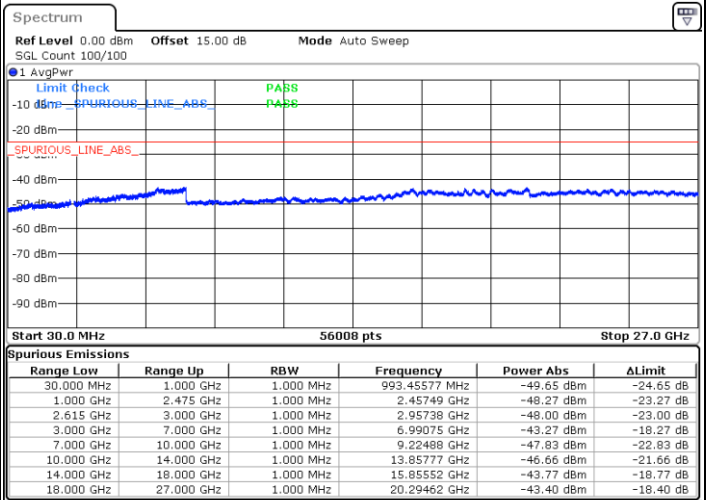

Middle Channel / FullIRB

N/A

Date: 4.JAN.2021 05:54:23

LTE Band 7C / 20MHz+10MHz

16QAM

Highest Channel / 1RB0 and 1RB49

Highest Channel / 1RB99 and 1RB0

Date: 4.JAN.2021 19:00:47

Date: 4.JAN.2021 19:11:18

Highest Channel / FullIRB

N/A

Date: 4.JAN.2021 18:55:26

LTE Band 7C / 20MHz+15MHz

16QAM

Lowest Channel / 1RB0 and 1RB74

Lowest Channel / 1RB99 and 1RB0

Date: 4.JAN.2021 04:34:52

Date: 4.JAN.2021 04:42:40

Lowest Channel / FullRB

N/A

Date: 4.JAN.2021 04:28:43

LTE Band 7C / 20MHz+15MHz

16QAM

MiddleChannel / 1RB0 and 1RB74