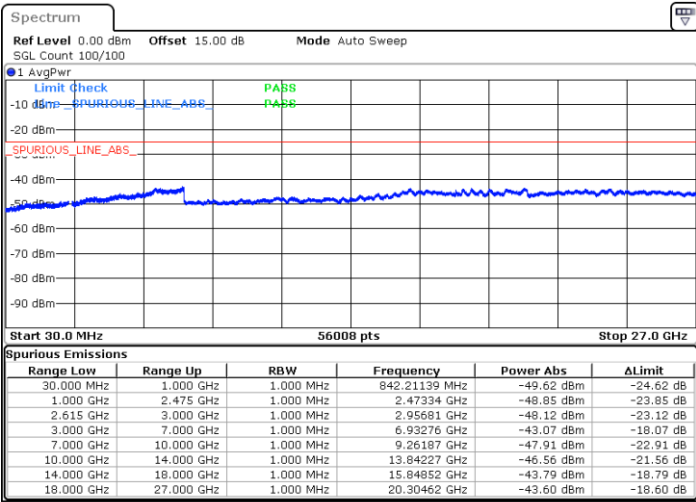

MiddleChannel / 1RB0 and 1RB99

Middle Channel / 1RB49 and 1RB0

Date: 4.JAN.2021 23:26:29

Date: 4.JAN.2021 23:30:20

Middle Channel / FullIRB

N/A

Date: 4.JAN.2021 23:21:10

LTE Band 7C / 10MHz+20MHz

16QAM

Highest Channel / 1RB0 and 1RB99

Highest Channel / 1RB49 and 1RB0

Date: 5.JAN.2021 00:21:35

Date: 5.JAN.2021 00:32:21

Highest Channel / FullIRB

N/A

Date: 5.JAN.2021 00:12:37

LTE Band 7C / 15MHz+10MHz

16QAM

Lowest Channel / 1RB0 and 1RB49

Lowest Channel / 1RB74 and 1RB0

Date: 5.JAN.2021 00:52:08

Date: 5.JAN.2021 00:58:25

Lowest Channel / FullRB

N/A