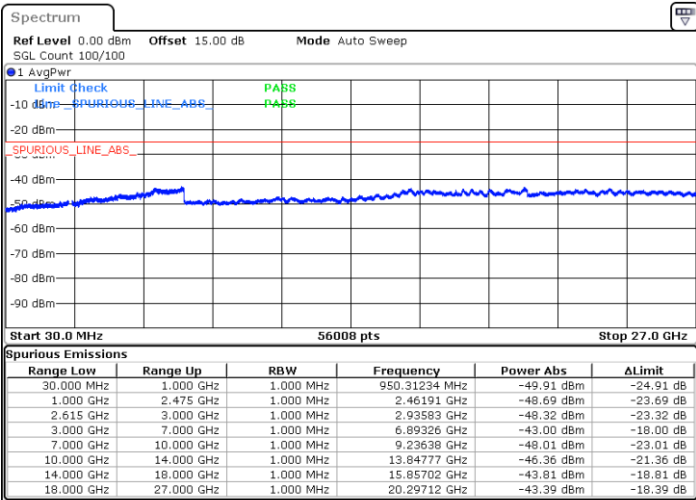

Date: 4.JAN.2021 19:11:18

Highest Channel / FullIRB

N/A

Date: 4.JAN.2021 18:55:26

LTE Band 7C / 20MHz+15MHz

16QAM

Lowest Channel / 1RB0 and 1RB74

Lowest Channel / 1RB99 and 1RB0

Date: 4.JAN.2021 04:34:52

Date: 4.JAN.2021 04:42:40

Lowest Channel / FullRB

N/A

Date: 4.JAN.2021 04:28:43

LTE Band 7C / 20MHz+15MHz

16QAM

MiddleChannel / 1RB0 and 1RB74

Middle Channel / 1RB99 and 1RB0

Date: 4.JAN.2021 04:55:30

Date: 4.JAN.2021 04:58:43

Middle Channel / FullIRB

N/A

Date: 4.JAN.2021 04:50:33

LTE Band 7C / 20MHz+15MHz

16QAM

Highest Channel / 1RB0 and 1RB74

Highest Channel / 1RB99 and 1RB0

Date: 4.JAN.2021 05:16:44

Date: 4.JAN.2021 05:23:41

Highest Channel / FullIRB

N/A

Date: 4.JAN.2021 05:11:26

LTE Band 7C / 20MHz+20MHz