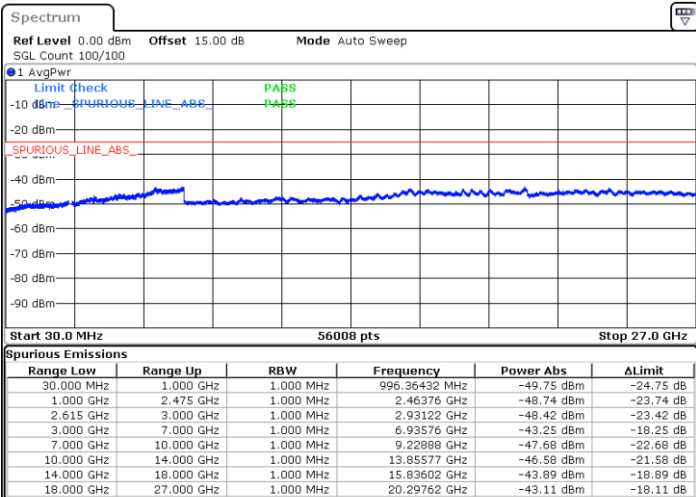

LTE Band 7C / 20MHz+15MHz

QPSK

MiddleChannel / 1RB0 and 1RB74

Middle Channel / 1RB99 and 1RB0

Date: 4.JAN.2021 04:56:32

Date: 4.JAN.2021 04:57:43

Middle Channel / FullIRB

N/A

Date: 4.JAN.2021 04:49:04

LTE Band 7C / 20MHz+15MHz

QPSK

Highest Channel / 1RB0 and 1RB74

Highest Channel / 1RB99 and 1RB0

Date: 4.JAN.2021 05:19:57

Date: 4.JAN.2021 05:22:16

Highest Channel / FullIRB

N/A

Date: 4.JAN.2021 05:09:22

LTE Band 7C / 20MHz+20MHz

QPSK

Lowest Channel / 1RB0 and 1RB99

Lowest Channel / 1RB99 and 1RB0

Date: 4. JAN. 2021 03:22:52

Date: 4. JAN. 2021 03:24:19