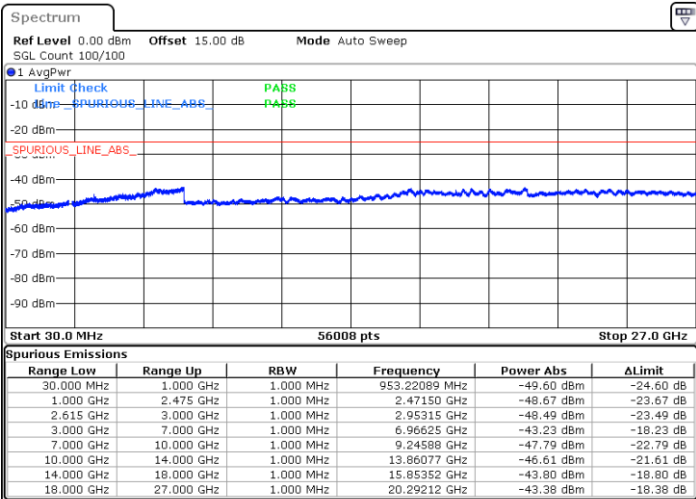

Date: 4.JAN.2021 04:12:24

Date: 4.JAN.2021 04:14:29

Highest Channel / FullIRB

N/A

Date: 4.JAN.2021 03:49:45

LTE Band 7C / 10MHz+20MHz

16QAM

Lowest Channel / 1RB0 and 1RB99

Lowest Channel / 1RB49 and 1RB0

Date: 4.JAN.2021 22:31:57

Date: 4.JAN.2021 23:07:35

Lowest Channel / FullRB

N/A

Date: 4.JAN.2021 22:21:03

LTE Band 7C / 10MHz+20MHz

16QAM

MiddleChannel / 1RB0 and 1RB99

Middle Channel / 1RB49 and 1RB0

Date: 4.JAN.2021 23:26:29

Date: 4.JAN.2021 23:30:20

Middle Channel / FullIRB

N/A

Date: 4.JAN.2021 23:21:10

LTE Band 7C / 10MHz+20MHz