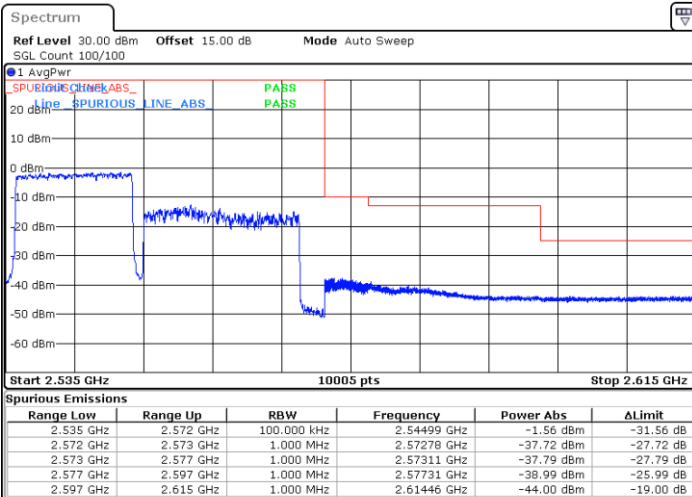

LTE Band 7C / 15MHz+20MHz

16QAM

Highest Channel / 1RB0 and 1RB99

Highest Channel / 1RB74 and 1RB0

Date: 4.JAN.2021 20:26:41

Date: 4.JAN.2021 20:32:45

Highest Channel / FullIRB

N/A

Date: 4.JAN.2021 20:09:19

LTE Band 7C / 20MHz+10MHz

16QAM

Lowest Channel / 1RB0 and 1RB49

Lowest Channel / 1RB99 and 1RB0

Date: 4.JAN.2021 05:38:42

Date: 4.JAN.2021 05:48:51

Lowest Channel / FullRB