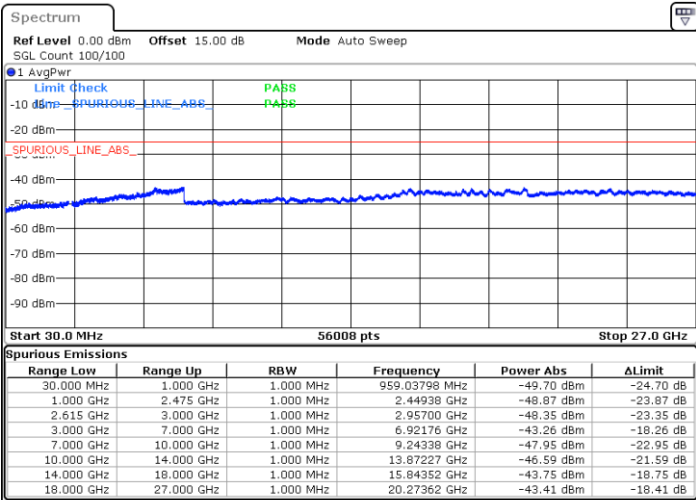

LTE Band 7C / 20MHz+15MHz

QPSK

MiddleChannel / 1RB0 and 1RB74

Middle Channel / 1RB99 and 1RB0

Date: 4.JAN.2021 04:56:32

Date: 4.JAN.2021 04:57:43

Middle Channel / FullIRB

N/A

Date: 4.JAN.2021 04:49:04

LTE Band 7C / 20MHz+15MHz

QPSK

Highest Channel / 1RB0 and 1RB74

Highest Channel / 1RB99 and 1RB0

Date: 4.JAN.2021 05:19:57

Date: 4.JAN.2021 05:22:16

Highest Channel / FullIRB

N/A

Date: 4.JAN.2021 05:09:22

LTE Band 7C / 20MHz+20MHz

QPSK

Lowest Channel / 1RB0 and 1RB99

Lowest Channel / 1RB99 and 1RB0

Date: 4. JAN. 2021 03:22:52

Date: 4. JAN. 2021 03:24:19