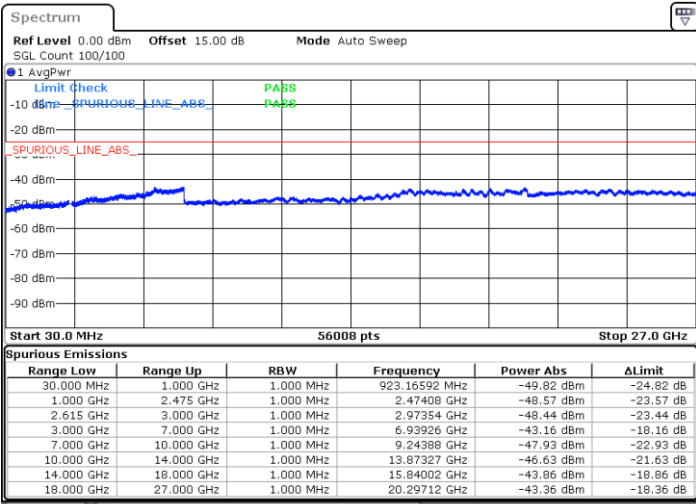

Lowest Channel / 1RB49 and 1RB0

Date: 4.JAN.2021 22:31:57

Date: 4.JAN.2021 23:07:35

Lowest Channel / FullRB

N/A

Date: 4.JAN.2021 22:21:03

LTE Band 7C / 10MHz+20MHz

16QAM

MiddleChannel / 1RB0 and 1RB99

Middle Channel / 1RB49 and 1RB0

Date: 4.JAN.2021 23:26:29

Date: 4.JAN.2021 23:30:20

Middle Channel / FullIRB

N/A

Date: 4.JAN.2021 23:21:10

LTE Band 7C / 10MHz+20MHz

16QAM

Highest Channel / 1RB0 and 1RB99

Highest Channel / 1RB49 and 1RB0

Date: 5.JAN.2021 00:21:35

Date: 5.JAN.2021 00:32:21

Highest Channel / FullIRB

N/A

Date: 5.JAN.2021 00:12:37

LTE Band 7C / 15MHz+10MHz

16QAM

Lowest Channel / 1RB0 and 1RB49

Lowest Channel / 1RB74 and 1RB0

Date: 5.JAN.2021 00:52:08

Date: 5.JAN.2021 00:58:25

Lowest Channel / FullRB

N/A