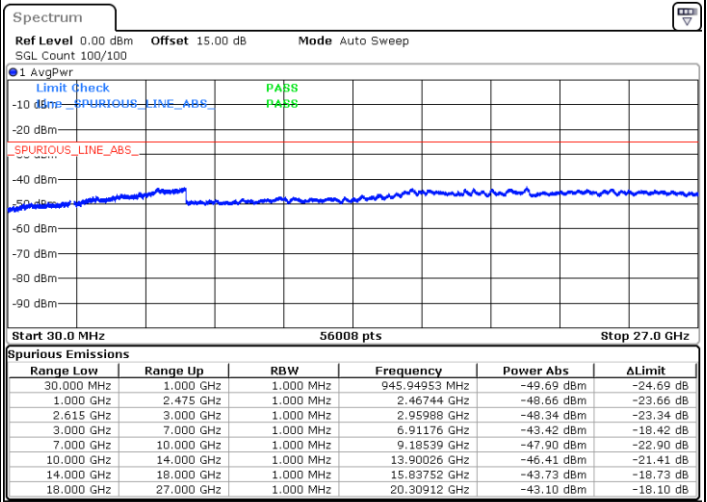

Date: 4.JAN.2021 03:44:10

Middle Channel / FullRB

N/A

Date: 4.JAN.2021 03:33:03

LTE Band 7C / 20MHz+20MHz

QPSK

Highest Channel / 1RB0 and 1RB99

Highest Channel / 1RB99 and 1RB0

Date: 4.JAN.2021 04:12:24

Date: 4.JAN.2021 04:14:29

Highest Channel / FullIRB

N/A

Date: 4.JAN.2021 03:49:45

LTE Band 7C / 10MHz+20MHz

16QAM

Lowest Channel / 1RB0 and 1RB99

Lowest Channel / 1RB49 and 1RB0

Date: 4.JAN.2021 22:31:57

Date: 4.JAN.2021 23:07:35

Lowest Channel / FullRB

N/A

Date: 4.JAN.2021 22:21:03

LTE Band 7C / 10MHz+20MHz

16QAM

MiddleChannel / 1RB0 and 1RB99

Middle Channel / 1RB49 and 1RB0

Date: 4.JAN.2021 23:26:29

Date: 4.JAN.2021 23:30:20

Middle Channel / FullIRB

N/A

Date: 4.JAN.2021 23:21:10

LTE Band 7C / 10MHz+20MHz