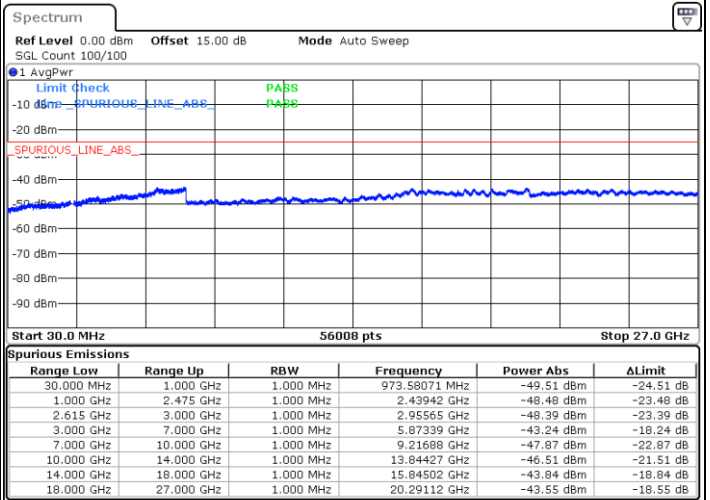

Date: 4.JAN.2021 19:11:18

Highest Channel / FullIRB

N/A

Date: 4.JAN.2021 18:55:26

LTE Band 7C / 20MHz+15MHz

16QAM

Lowest Channel / 1RB0 and 1RB74

Lowest Channel / 1RB99 and 1RB0

Date: 4.JAN.2021 04:34:52

Date: 4.JAN.2021 04:42:40

Lowest Channel / FullRB

N/A

Date: 4.JAN.2021 04:28:43

LTE Band 7C / 20MHz+15MHz

16QAM

MiddleChannel / 1RB0 and 1RB74

Middle Channel / 1RB99 and 1RB0

Date: 4.JAN.2021 04:55:30

Date: 4.JAN.2021 04:58:43

Middle Channel / FullIRB

N/A

Date: 4.JAN.2021 04:50:33

LTE Band 7C / 20MHz+15MHz

16QAM

Highest Channel / 1RB0 and 1RB74

Highest Channel / 1RB99 and 1RB0

Date: 4.JAN.2021 05:16:44

Date: 4.JAN.2021 05:23:41

Highest Channel / FullIRB

N/A

Date: 4.JAN.2021 05:11:26

LTE Band 7C / 20MHz+20MHz