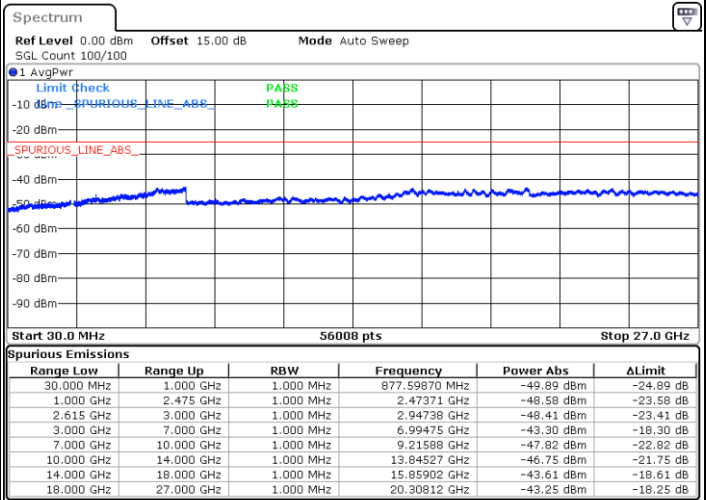

Date: 4.JAN.2021 21:21:10

Date: 4.JAN.2021 21:34:09

Middle Channel / FullIRB

N/A

Date: 4.JAN.2021 21:05:32

LTE Band 7C / 15MHz+15MHz

16QAM

Highest Channel / 1RB0 and 1RB74

Highest Channel / 1RB74 and 1RB0

Date: 4.JAN.2021 21:54:19

Date: 4.JAN.2021 22:02:08

Highest Channel / FullIRB

N/A

Date: 4.JAN.2021 21:44:49

LTE Band 7C / 15MHz+20MHz

16QAM

Lowest Channel / 1RB0 and 1RB99

Lowest Channel / 1RB74 and 1RB0

Date: 4.JAN.2021 19:37:42

Date: 4.JAN.2021 19:44:32

Lowest Channel / FullRB

N/A

Date: 4.JAN.2021 19:29:41

LTE Band 7C / 15MHz+20MHz