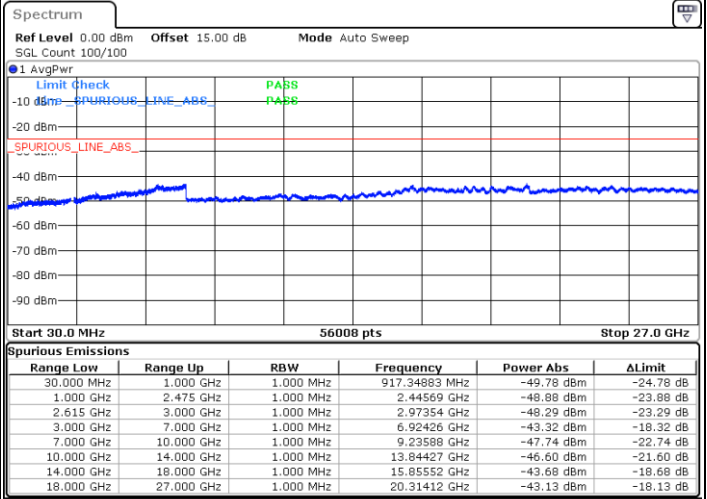

Date: 4.JAN.2021 19:11:18

Highest Channel / FullIRB

N/A

Date: 4.JAN.2021 18:55:26

LTE Band 7C / 20MHz+15MHz

16QAM

Lowest Channel / 1RB0 and 1RB74

Lowest Channel / 1RB99 and 1RB0

Date: 4.JAN.2021 04:34:52

Date: 4.JAN.2021 04:42:40

Lowest Channel / FullRB

N/A

Date: 4.JAN.2021 04:28:43

LTE Band 7C / 20MHz+15MHz

16QAM

MiddleChannel / 1RB0 and 1RB74

Middle Channel / 1RB99 and 1RB0

Date: 4.JAN.2021 04:55:30

Date: 4.JAN.2021 04:58:43

Middle Channel / FullIRB

N/A

Date: 4.JAN.2021 04:50:33

LTE Band 7C / 20MHz+15MHz

16QAM

Highest Channel / 1RB0 and 1RB74

Highest Channel / 1RB99 and 1RB0

Date: 4.JAN.2021 05:16:44

Date: 4.JAN.2021 05:23:41

Highest Channel / FullIRB

N/A

Date: 4.JAN.2021 05:11:26

LTE Band 7C / 20MHz+20MHz