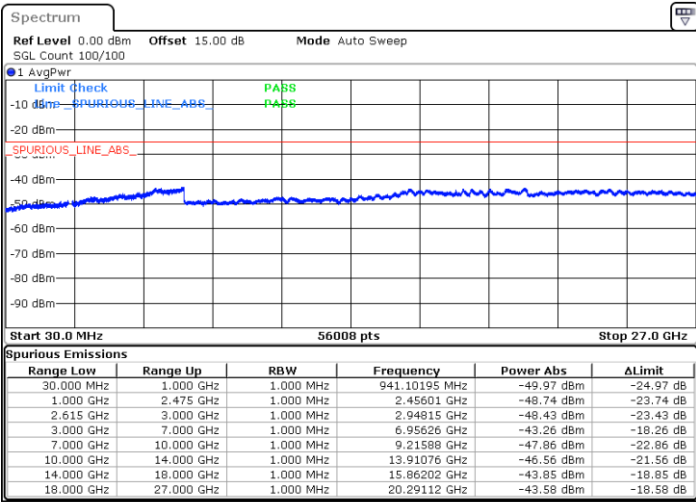

Date: 4.JAN.2021 03:34:26

LTE Band 7C / 20MHz+20MHz

16QAM

Highest Channel / 1RB0 and 1RB99

Highest Channel / 1RB99 and 1RB0

Date: 4.JAN.2021 04:09:36

Date: 4.JAN.2021 04:17:05

Highest Channel / FullIRB

N/A

Date: 4.JAN.2021 03:52:26

LTE Band 7C / 10MHz+20MHz

64QAM

Lowest Channel / 1RB0 and 1RB99

Lowest Channel / 1RB49 and 1RB0

Date: 4.JAN.2021 22:28:41

Date: 4.JAN.2021 23:10:21

Lowest Channel / FullRB

N/A

Date: 4.JAN.2021 22:25:04