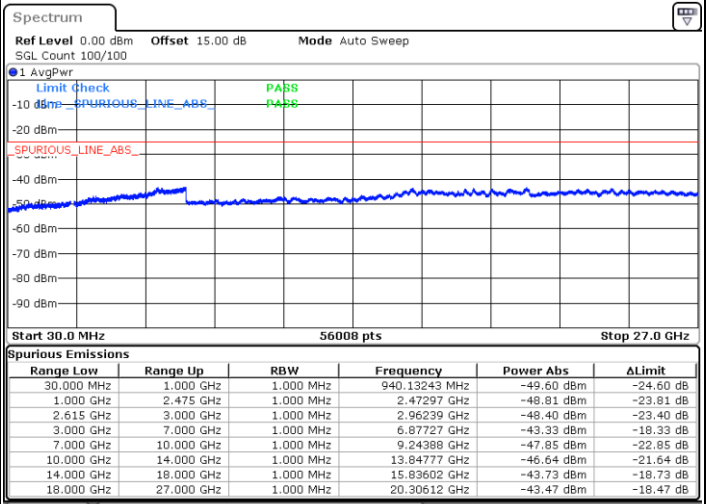

Lowest Channel / 1RB49 and 1RB0

Date: 4.JAN.2021 22:31:57

Date: 4.JAN.2021 23:07:35

Lowest Channel / FullRB

N/A

Date: 4.JAN.2021 22:21:03

LTE Band 7C / 10MHz+20MHz

16QAM

MiddleChannel / 1RB0 and 1RB99

Middle Channel / 1RB49 and 1RB0

Date: 4.JAN.2021 23:26:29

Date: 4.JAN.2021 23:30:20

Middle Channel / FullIRB

N/A

Date: 4.JAN.2021 23:21:10

LTE Band 7C / 10MHz+20MHz

16QAM

Highest Channel / 1RB0 and 1RB99

Highest Channel / 1RB49 and 1RB0

Date: 5.JAN.2021 00:21:35

Date: 5.JAN.2021 00:32:21

Highest Channel / FullIRB

N/A

Date: 5.JAN.2021 00:12:37

LTE Band 7C / 15MHz+10MHz

16QAM

Lowest Channel / 1RB0 and 1RB49

Lowest Channel / 1RB74 and 1RB0

Date: 5.JAN.2021 00:52:08

Date: 5.JAN.2021 00:58:25

Lowest Channel / FullRB

N/A