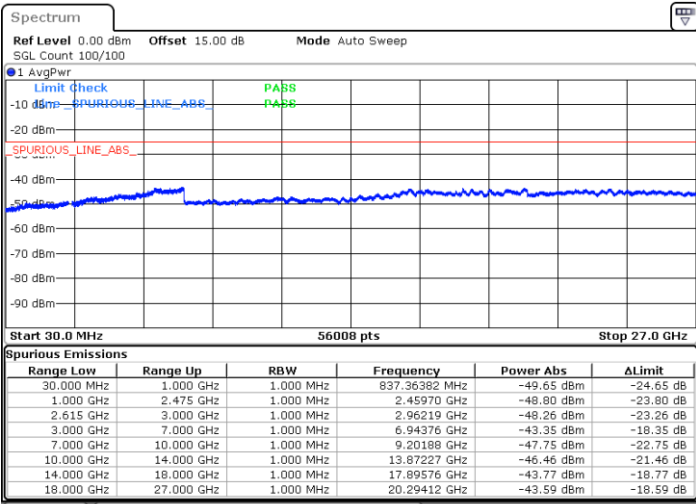

Date: 4.JAN.2021 03:34:26

LTE Band 7C / 20MHz+20MHz

16QAM

Highest Channel / 1RB0 and 1RB99

Highest Channel / 1RB99 and 1RB0

Date: 4.JAN.2021 04:09:36

Date: 4.JAN.2021 04:17:05

Highest Channel / FullIRB

N/A

Date: 4.JAN.2021 03:52:26

LTE Band 7C / 10MHz+20MHz

64QAM

Lowest Channel / 1RB0 and 1RB99

Lowest Channel / 1RB49 and 1RB0

Date: 4.JAN.2021 22:28:41

Date: 4.JAN.2021 23:10:21

Lowest Channel / FullRB

N/A

Date: 4.JAN.2021 22:25:04