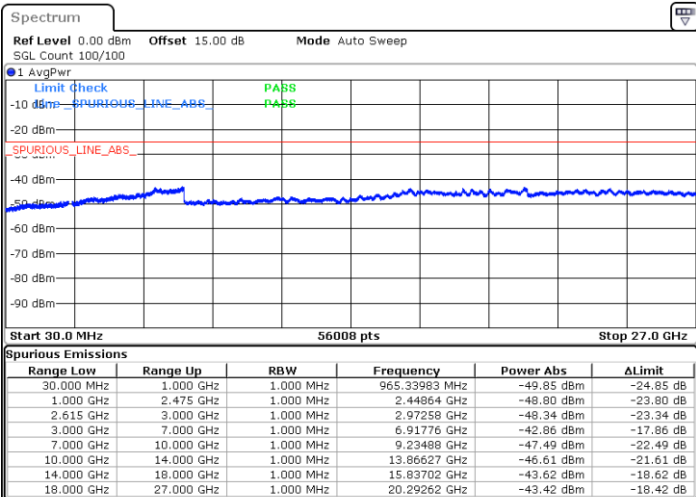

Lowest Channel / 1RB0 and 1RB99

Lowest Channel / 1RB74 and 1RB0

Date: 4.JAN.2021 19:37:42

Date: 4.JAN.2021 19:44:32

Lowest Channel / FullRB

N/A

Date: 4.JAN.2021 19:29:41

LTE Band 7C / 15MHz+20MHz

16QAM

Middle Channel / 1RB0 and 1RB9

Middle Channel / 1RB74 and 1RB0

Date: 4.JAN.2021 19:57:47

Date: 4.JAN.2021 20:02:16

Middle Channel / FullIRB

N/A

Date: 4.JAN.2021 19:53:10

LTE Band 7C / 15MHz+20MHz

16QAM

Highest Channel / 1RB0 and 1RB99

Highest Channel / 1RB74 and 1RB0

Date: 4.JAN.2021 20:26:41

Date: 4.JAN.2021 20:32:45

Highest Channel / FullIRB

N/A

Date: 4.JAN.2021 20:09:19

LTE Band 7C / 20MHz+10MHz

16QAM

Lowest Channel / 1RB0 and 1RB49

Lowest Channel / 1RB99 and 1RB0

Date: 4.JAN.2021 05:38:42

Date: 4.JAN.2021 05:48:51

Lowest Channel / FullRB