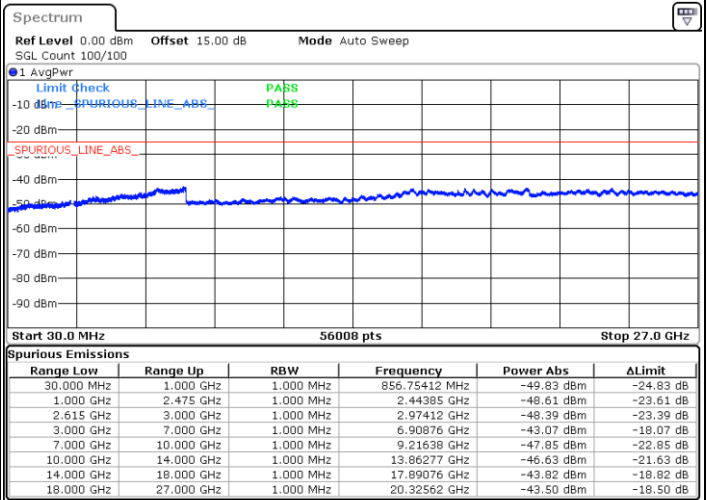

LTE Band 7C / 20MHz+15MHz

QPSK

MiddleChannel / 1RB0 and 1RB74

Middle Channel / 1RB99 and 1RB0

Date: 4.JAN.2021 04:56:32

Date: 4.JAN.2021 04:57:43

Middle Channel / FullIRB

N/A

Date: 4.JAN.2021 04:49:04

LTE Band 7C / 20MHz+15MHz

QPSK

Highest Channel / 1RB0 and 1RB74

Highest Channel / 1RB99 and 1RB0

Date: 4.JAN.2021 05:19:57

Date: 4.JAN.2021 05:22:16

Highest Channel / FullIRB

N/A

Date: 4.JAN.2021 05:09:22

LTE Band 7C / 20MHz+20MHz

QPSK

Lowest Channel / 1RB0 and 1RB99

Lowest Channel / 1RB99 and 1RB0

Date: 4. JAN. 2021 03:22:52

Date: 4. JAN. 2021 03:24:19

Lowest Channel / FullRB

N/A

Date: 4. JAN. 2021 03:03:34

LTE Band 7C / 20MHz+20MHz

QPSK

Middle Channel / 1RB0 and 1RB99

Middle Channel / 1RB99 and 1RB0

Date: 4.JAN.2021 03:42:36