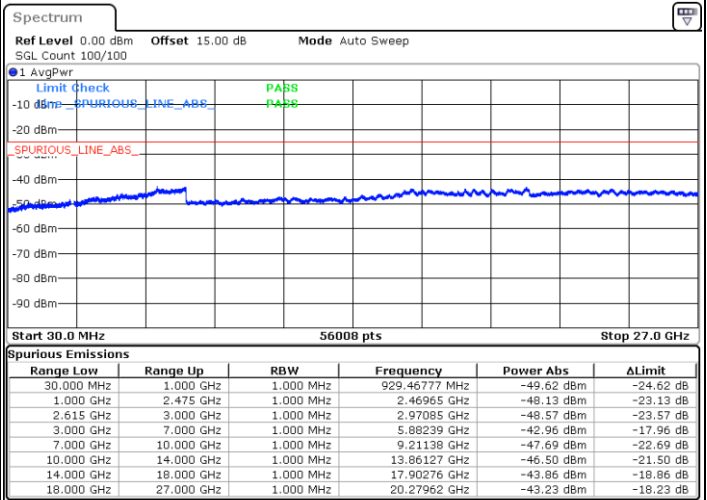

N/A

Date: 5.JAN.2021 01:08:37

LTE Band 7C / 15MHz+10MHz

16QAM

Highest Channel / 1RB0 and 1RB49

Highest Channel / 1RB74 and 1RB0

Date: 5.JAN.2021 01:41:42

Date: 5.JAN.2021 01:47:03

Highest Channel / FullIRB

N/A

Date: 5.JAN.2021 01:25:53

LTE Band 7C / 15MHz+15MHz

16QAM

Lowest Channel / 1RB0 and 1RB74

Lowest Channel / 1RB74 and 1RB0

Date: 4.JAN.2021 20:48:42

Date: 4.JAN.2021 20:57:06

Lowest Channel / FullRB

N/A

Date: 4.JAN.2021 20:40:25

LTE Band 7C / 15MHz+15MHz

16QAM

Middle Channel / 1RB0 and 1RB74

Middle Channel / 1RB74 and 1RB0

Date: 4.JAN.2021 21:21:10

Date: 4.JAN.2021 21:34:09

Middle Channel / FullIRB

N/A

Date: 4.JAN.2021 21:05:32

LTE Band 7C / 15MHz+15MHz

16QAM

Highest Channel / 1RB0 and 1RB74