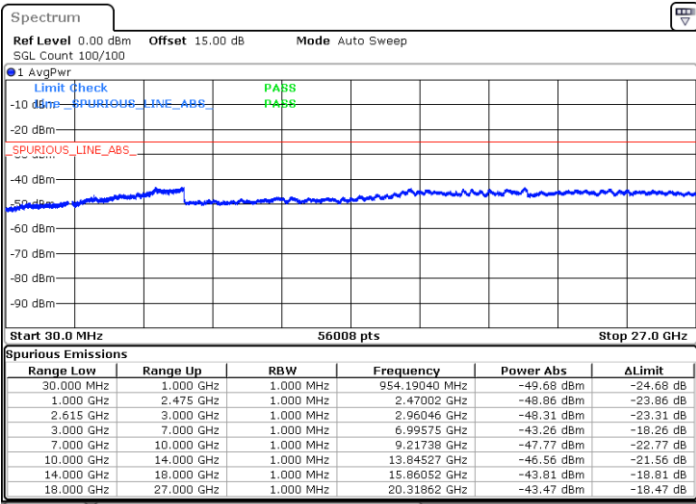

MiddleChannel / 1RB0 and 1RB99

Middle Channel / 1RB49 and 1RB0

Date: 4.JAN.2021 23:26:29

Date: 4.JAN.2021 23:30:20

Middle Channel / FullIRB

N/A

Date: 4.JAN.2021 23:21:10

LTE Band 7C / 10MHz+20MHz

16QAM

Highest Channel / 1RB0 and 1RB99

Highest Channel / 1RB49 and 1RB0

Date: 5.JAN.2021 00:21:35

Date: 5.JAN.2021 00:32:21

Highest Channel / FullIRB

N/A

Date: 5.JAN.2021 00:12:37

LTE Band 7C / 15MHz+10MHz

16QAM

Lowest Channel / 1RB0 and 1RB49

Lowest Channel / 1RB74 and 1RB0

Date: 5.JAN.2021 00:52:08

Date: 5.JAN.2021 00:58:25

Lowest Channel / FullRB

N/A