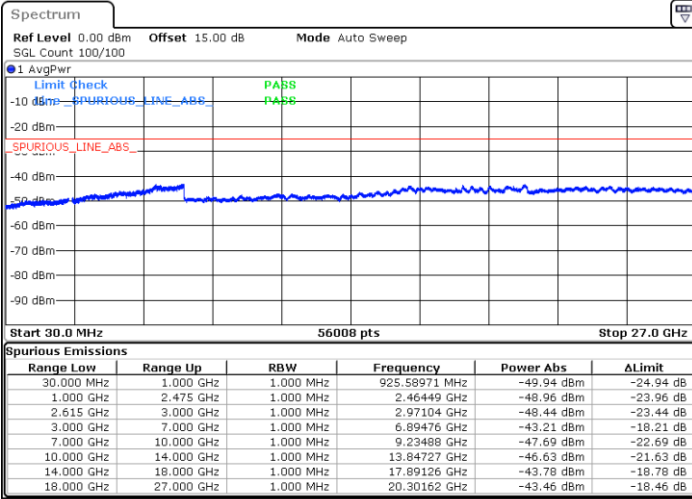

Date: 4.JAN.2021 19:11:18

Highest Channel / FullIRB

N/A

Date: 4.JAN.2021 18:55:26

LTE Band 7C / 20MHz+15MHz

16QAM

Lowest Channel / 1RB0 and 1RB74

Lowest Channel / 1RB99 and 1RB0

Date: 4.JAN.2021 04:34:52

Date: 4.JAN.2021 04:42:40

Lowest Channel / FullRB

N/A

Date: 4.JAN.2021 04:28:43

LTE Band 7C / 20MHz+15MHz

16QAM

MiddleChannel / 1RB0 and 1RB74

Middle Channel / 1RB99 and 1RB0

Date: 4.JAN.2021 04:55:30

Date: 4.JAN.2021 04:58:43

Middle Channel / FullIRB

N/A

Date: 4.JAN.2021 04:50:33

LTE Band 7C / 20MHz+15MHz

16QAM

Highest Channel / 1RB0 and 1RB74

Highest Channel / 1RB99 and 1RB0

Date: 4.JAN.2021 05:16:44

Date: 4.JAN.2021 05:23:41

Highest Channel / FullIRB

N/A

Date: 4.JAN.2021 05:11:26

LTE Band 7C / 20MHz+20MHz