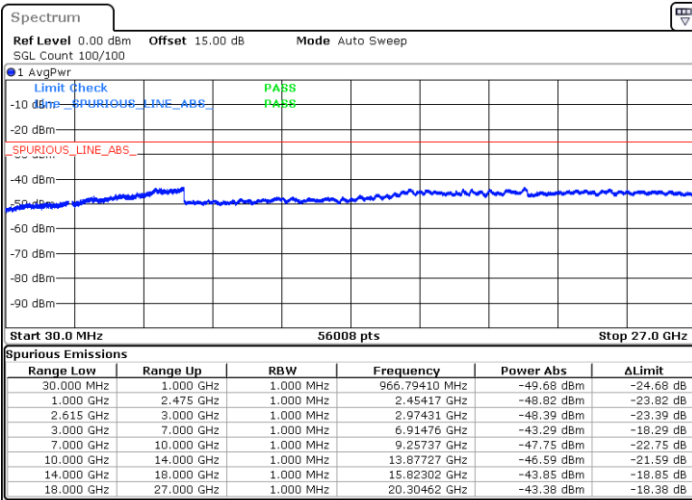

Lowest Channel / 1RB0 and 1RB99

Lowest Channel / 1RB74 and 1RB0

Date: 4.JAN.2021 19:37:42

Date: 4.JAN.2021 19:44:32

Lowest Channel / FullRB

N/A

Date: 4.JAN.2021 19:29:41

LTE Band 7C / 15MHz+20MHz

16QAM

Middle Channel / 1RB0 and 1RB9

Middle Channel / 1RB74 and 1RB0

Date: 4.JAN.2021 19:57:47

Date: 4.JAN.2021 20:02:16

Middle Channel / FullIRB

N/A

Date: 4.JAN.2021 19:53:10

LTE Band 7C / 15MHz+20MHz

16QAM

Highest Channel / 1RB0 and 1RB99

Highest Channel / 1RB74 and 1RB0

Date: 4.JAN.2021 20:26:41

Date: 4.JAN.2021 20:32:45

Highest Channel / FullIRB

N/A

Date: 4.JAN.2021 20:09:19

LTE Band 7C / 20MHz+10MHz

16QAM

Lowest Channel / 1RB0 and 1RB49

Lowest Channel / 1RB99 and 1RB0

Date: 4.JAN.2021 05:38:42

Date: 4.JAN.2021 05:48:51

Lowest Channel / FullRB