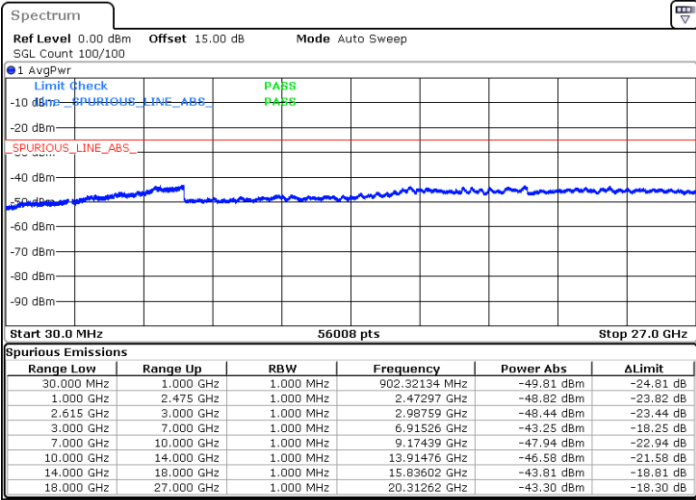

LTE Band 7C / 15MHz+10MHz

16QAM

Lowest Channel / 1RB0 and 1RB49

Lowest Channel / 1RB74 and 1RB0

Date: 5.JAN.2021 00:52:08

Date: 5.JAN.2021 00:58:25

Lowest Channel / FullRB

N/A

Date: 5.JAN.2021 00:43:12

LTE Band 7C / 15MHz+10MHz

16QAM

Middle Channel / 1RB0 and 1RB49

Middle Channel / 1RB74 and 1RB0

Date: 5.JAN.2021 01:13:54

Date: 5.JAN.2021 01:17:50

Middle Channel / FullIRB

N/A

Date: 5.JAN.2021 01:08:37

LTE Band 7C / 15MHz+10MHz

16QAM

Highest Channel / 1RB0 and 1RB49

Highest Channel / 1RB74 and 1RB0

Date: 5.JAN.2021 01:41:42

Date: 5.JAN.2021 01:47:03

Highest Channel / FullIRB

N/A

Date: 5.JAN.2021 01:25:53

LTE Band 7C / 15MHz+15MHz

16QAM

Lowest Channel / 1RB0 and 1RB74

Lowest Channel / 1RB74 and 1RB0

Date: 4.JAN.2021 20:48:42