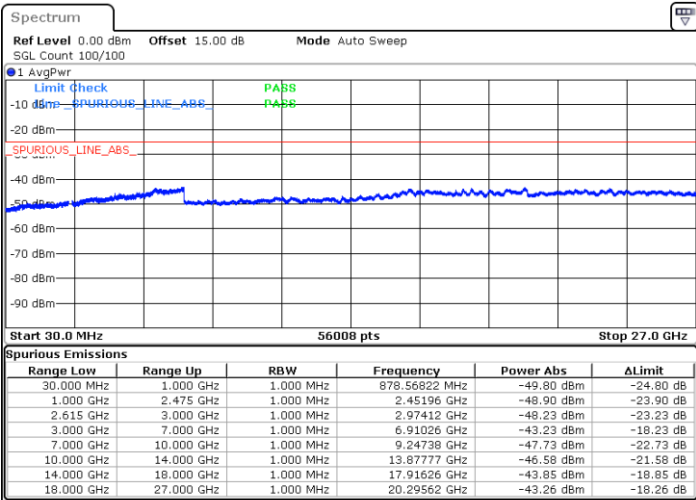

N/A

Date: 5.JAN.2021 01:08:37

LTE Band 7C / 15MHz+10MHz

16QAM

Highest Channel / 1RB0 and 1RB49

Highest Channel / 1RB74 and 1RB0

Date: 5.JAN.2021 01:41:42

Date: 5.JAN.2021 01:47:03

Highest Channel / FullIRB

N/A

Date: 5.JAN.2021 01:25:53

LTE Band 7C / 15MHz+15MHz

16QAM

Lowest Channel / 1RB0 and 1RB74

Lowest Channel / 1RB74 and 1RB0

Date: 4.JAN.2021 20:48:42

Date: 4.JAN.2021 20:57:06

Lowest Channel / FullRB

N/A

Date: 4.JAN.2021 20:40:25

LTE Band 7C / 15MHz+15MHz

16QAM

Middle Channel / 1RB0 and 1RB74

Middle Channel / 1RB74 and 1RB0

Date: 4.JAN.2021 21:21:10

Date: 4.JAN.2021 21:34:09

Middle Channel / FullIRB

N/A

Date: 4.JAN.2021 21:05:32

LTE Band 7C / 15MHz+15MHz

16QAM

Highest Channel / 1RB0 and 1RB74