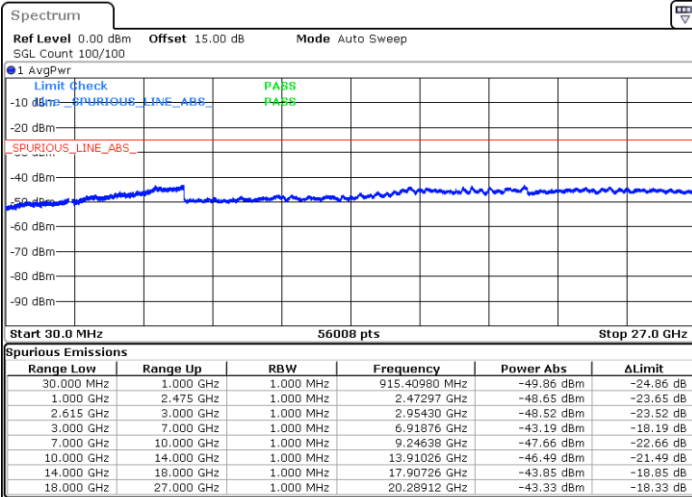

Date: 4.JAN.2021 19:11:18

Highest Channel / FullIRB

N/A

Date: 4.JAN.2021 18:55:26

LTE Band 7C / 20MHz+15MHz

16QAM

Lowest Channel / 1RB0 and 1RB74

Lowest Channel / 1RB99 and 1RB0

Date: 4.JAN.2021 04:34:52

Date: 4.JAN.2021 04:42:40

Lowest Channel / FullRB

N/A

Date: 4.JAN.2021 04:28:43

LTE Band 7C / 20MHz+15MHz

16QAM

MiddleChannel / 1RB0 and 1RB74

Middle Channel / 1RB99 and 1RB0

Date: 4.JAN.2021 04:55:30

Date: 4.JAN.2021 04:58:43

Middle Channel / FullIRB

N/A

Date: 4.JAN.2021 04:50:33

LTE Band 7C / 20MHz+15MHz

16QAM

Highest Channel / 1RB0 and 1RB74

Highest Channel / 1RB99 and 1RB0

Date: 4.JAN.2021 05:16:44

Date: 4.JAN.2021 05:23:41

Highest Channel / FullIRB

N/A

Date: 4.JAN.2021 05:11:26

LTE Band 7C / 20MHz+20MHz