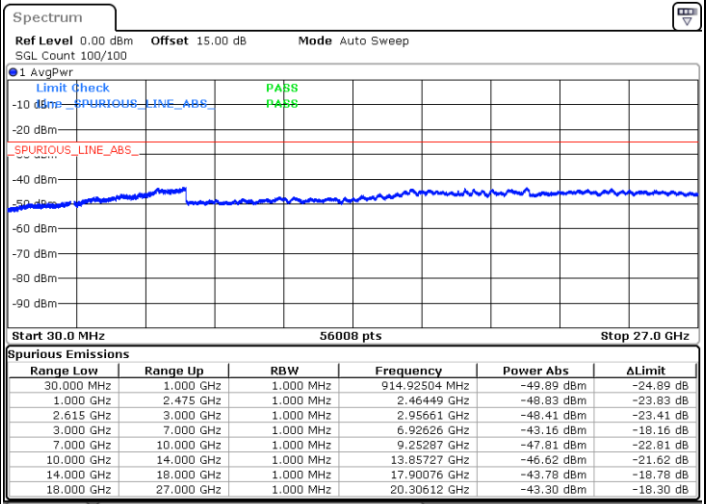

16QAM

Highest Channel / 1RB0 and 1RB99

Highest Channel / 1RB49 and 1RB0

Date: 5.JAN.2021 00:21:35

Date: 5.JAN.2021 00:32:21

Highest Channel / FullIRB

N/A

Date: 5.JAN.2021 00:12:37

LTE Band 7C / 15MHz+10MHz

16QAM

Lowest Channel / 1RB0 and 1RB49

Lowest Channel / 1RB74 and 1RB0

Date: 5.JAN.2021 00:52:08

Date: 5.JAN.2021 00:58:25

Lowest Channel / FullRB

N/A

Date: 5.JAN.2021 00:43:12

LTE Band 7C / 15MHz+10MHz

16QAM

Middle Channel / 1RB0 and 1RB49

Middle Channel / 1RB74 and 1RB0

Date: 5.JAN.2021 01:13:54

Date: 5.JAN.2021 01:17:50

Middle Channel / FullIRB

N/A

Date: 5.JAN.2021 01:08:37

LTE Band 7C / 15MHz+10MHz

16QAM

Highest Channel / 1RB0 and 1RB49

Highest Channel / 1RB74 and 1RB0

Date: 5.JAN.2021 01:41:42

Date: 5.JAN.2021 01:47:03