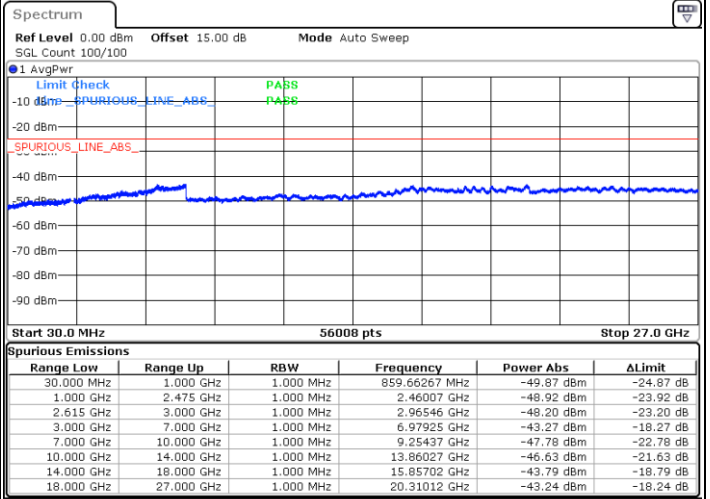

LTE Band 7C / 15MHz+10MHz

16QAM

Lowest Channel / 1RB0 and 1RB49

Lowest Channel / 1RB74 and 1RB0

Date: 5.JAN.2021 00:52:08

Date: 5.JAN.2021 00:58:25

Lowest Channel / FullRB

N/A

Date: 5.JAN.2021 00:43:12

LTE Band 7C / 15MHz+10MHz

16QAM

Middle Channel / 1RB0 and 1RB49

Middle Channel / 1RB74 and 1RB0

Date: 5.JAN.2021 01:13:54

Date: 5.JAN.2021 01:17:50

Middle Channel / FullIRB

N/A

Date: 5.JAN.2021 01:08:37

LTE Band 7C / 15MHz+10MHz

16QAM

Highest Channel / 1RB0 and 1RB49

Highest Channel / 1RB74 and 1RB0

Date: 5.JAN.2021 01:41:42

Date: 5.JAN.2021 01:47:03

Highest Channel / FullIRB

N/A

Date: 5.JAN.2021 01:25:53

LTE Band 7C / 15MHz+15MHz

16QAM

Lowest Channel / 1RB0 and 1RB74

Lowest Channel / 1RB74 and 1RB0

Date: 4.JAN.2021 20:48:42