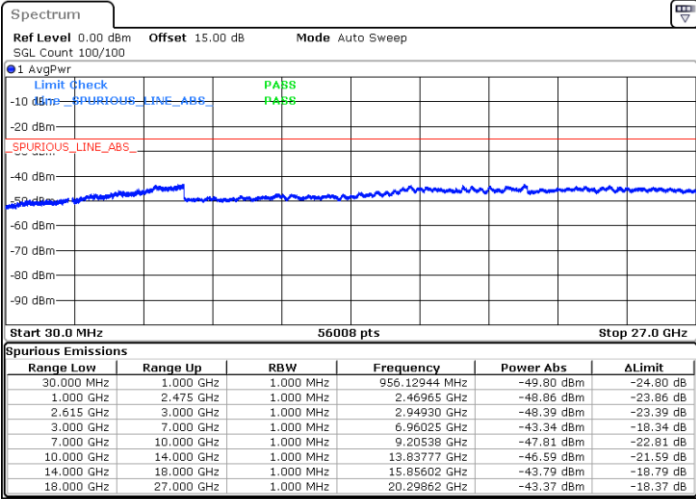

LTE Band 7C / 15MHz+10MHz

16QAM

Lowest Channel / 1RB0 and 1RB49

Lowest Channel / 1RB74 and 1RB0

Date: 5.JAN.2021 00:52:08

Date: 5.JAN.2021 00:58:25

Lowest Channel / FullRB

N/A

Date: 5.JAN.2021 00:43:12

LTE Band 7C / 15MHz+10MHz

16QAM

Middle Channel / 1RB0 and 1RB49

Middle Channel / 1RB74 and 1RB0

Date: 5.JAN.2021 01:13:54

Date: 5.JAN.2021 01:17:50

Middle Channel / FullIRB

N/A

Date: 5.JAN.2021 01:08:37

LTE Band 7C / 15MHz+10MHz

16QAM

Highest Channel / 1RB0 and 1RB49

Highest Channel / 1RB74 and 1RB0

Date: 5.JAN.2021 01:41:42

Date: 5.JAN.2021 01:47:03

Highest Channel / FullIRB

N/A

Date: 5.JAN.2021 01:25:53

LTE Band 7C / 15MHz+15MHz

16QAM

Lowest Channel / 1RB0 and 1RB74

Lowest Channel / 1RB74 and 1RB0

Date: 4.JAN.2021 20:48:42