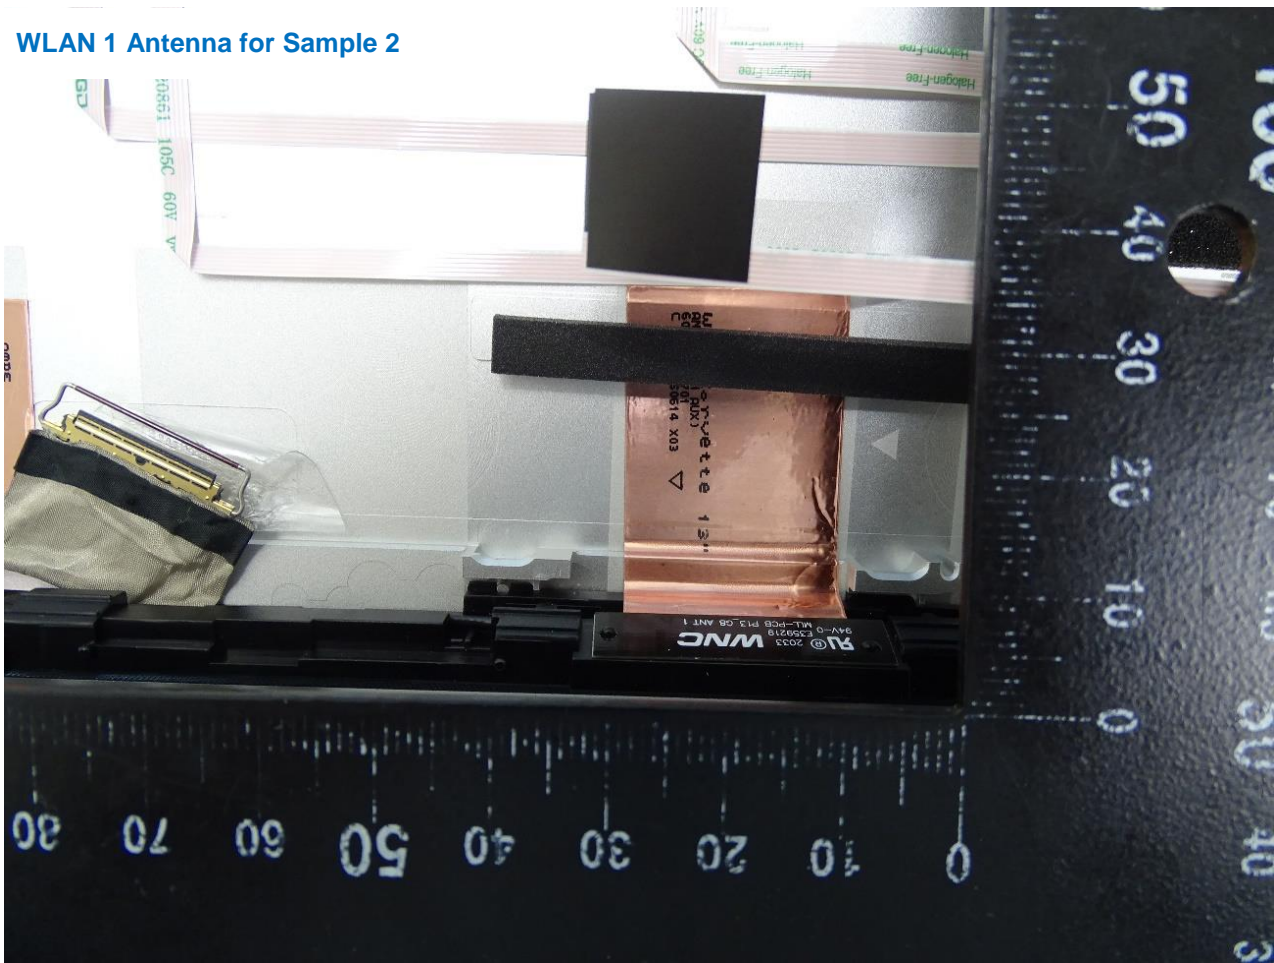

3. Internal Photograph of EUT

Brand Name: HP / Model Name: HSN-I43C

Sample 1

Sample 2

Sample 3

Sample 1, Sample 2 and Sample 3

WLAN Module

WLAN 1 Antenna for Sample 1

WLAN 2 Antenna for Sample 1

WLAN 1 Antenna for Sample 2

WLAN 2 Antenna for Sample 2

WLAN 1 Antenna for Sample 3

WLAN 2 Antenna for Sample 3

————THE END————