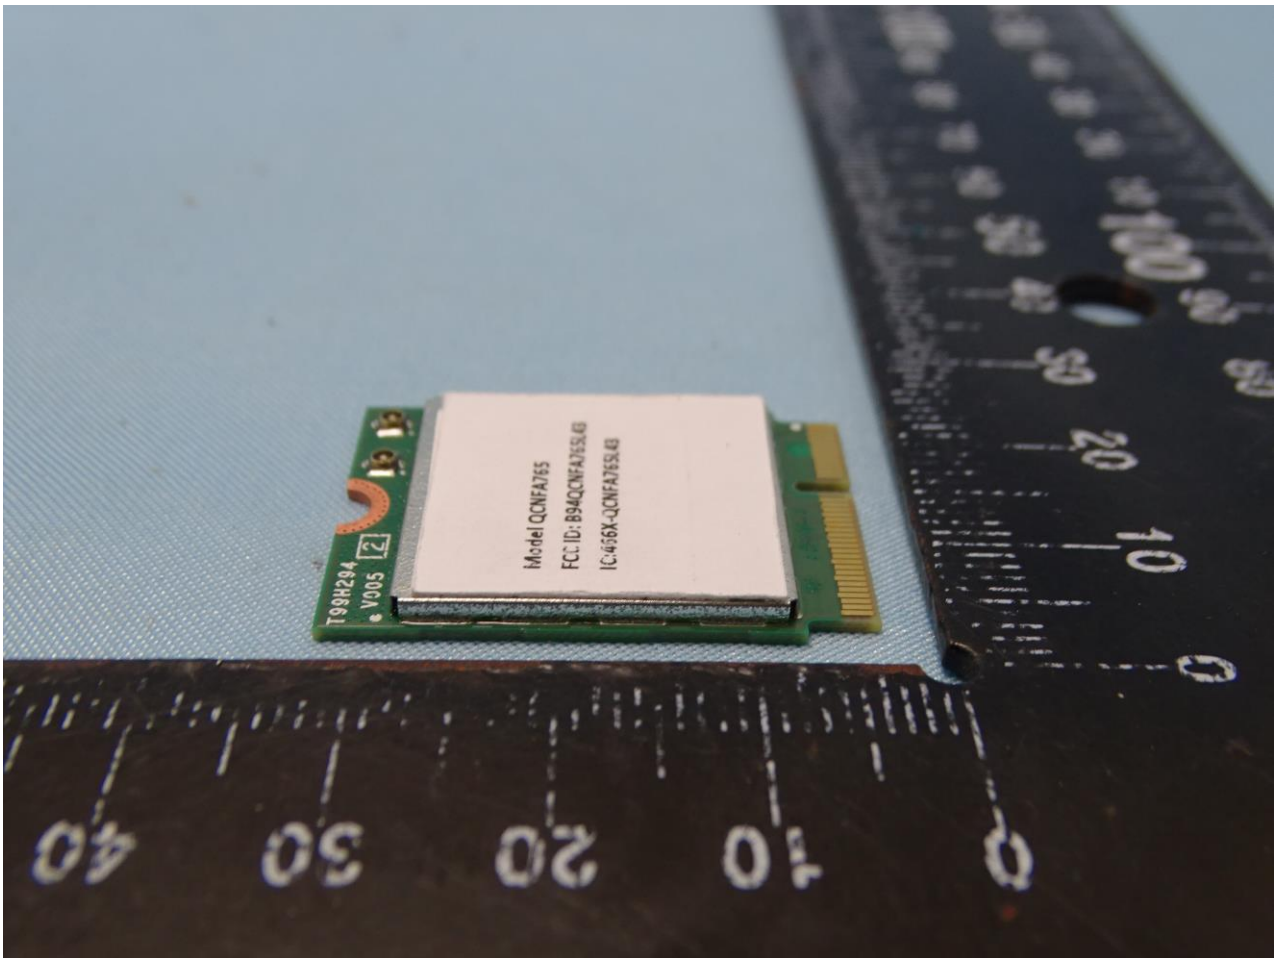

3. Internal Photograph of EUT

Brand Name: HP / Model Name: HSN-I43C

Sample 1

Sample 2

Sample 3

Sample 1, Sample 2 and Sample 3

WLAN Module

WLAN 1 Antenna for Sample 1

WLAN 2 Antenna for Sample 1

WLAN 1 Antenna for Sample 2

WLAN 2 Antenna for Sample 2

WLAN 1 Antenna for Sample 3

WLAN 2 Antenna for Sample 3

————THE END————