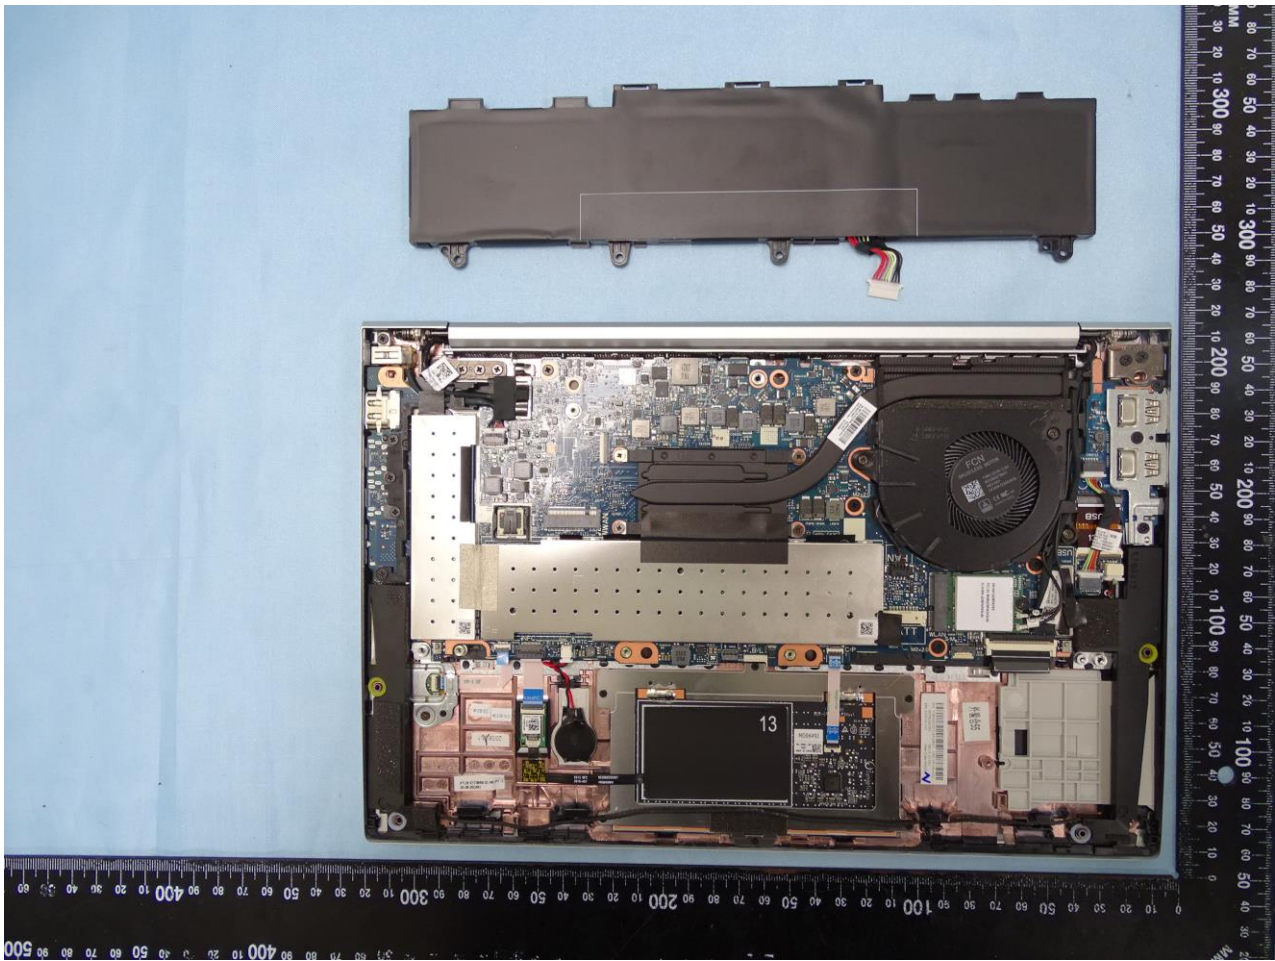

3. Internal Photograph of EUT

Brand Name: HP / Model Name: HSN-I43C

Sample 1

Sample 2

Sample 3

Sample 1, Sample 2 and Sample 3

WLAN Module

WLAN 1 Antenna for Sample 1

WLAN 2 Antenna for Sample 1

WLAN 1 Antenna for Sample 2

WLAN 2 Antenna for Sample 2

WLAN 1 Antenna for Sample 3

WLAN 2 Antenna for Sample 3

————THE END————