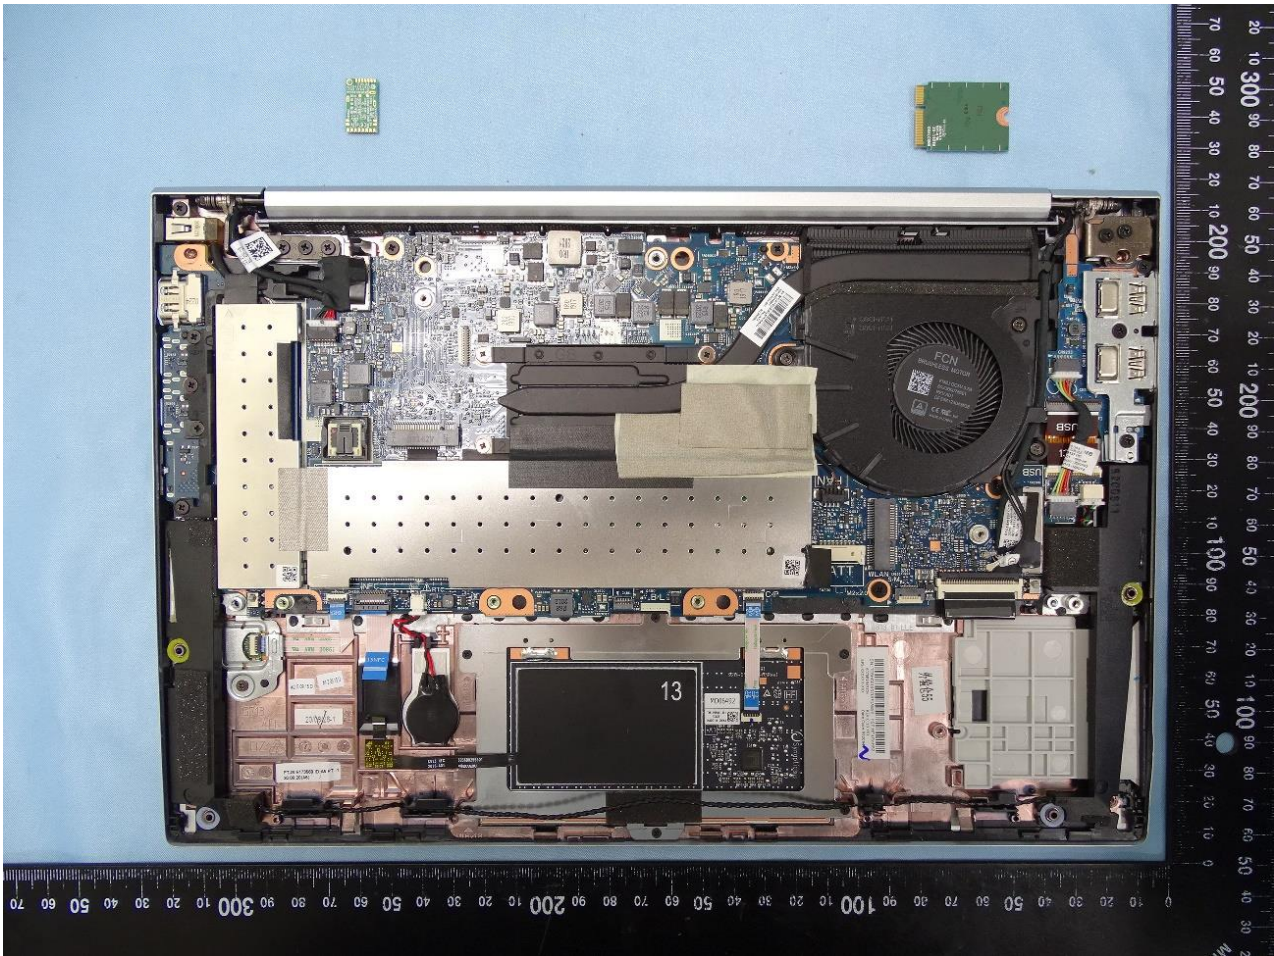

3. Internal Photograph of EUT

Brand Name: HP / Model Name: HSN-I43C

Sample 1

Sample 2

Sample 3

Sample 1, Sample 2 and Sample 3

WLAN Module

WLAN 1 Antenna for Sample 1

WLAN 2 Antenna for Sample 1

WLAN 1 Antenna for Sample 2

WLAN 2 Antenna for Sample 2

WLAN 1 Antenna for Sample 3

WLAN 2 Antenna for Sample 3

————THE END————