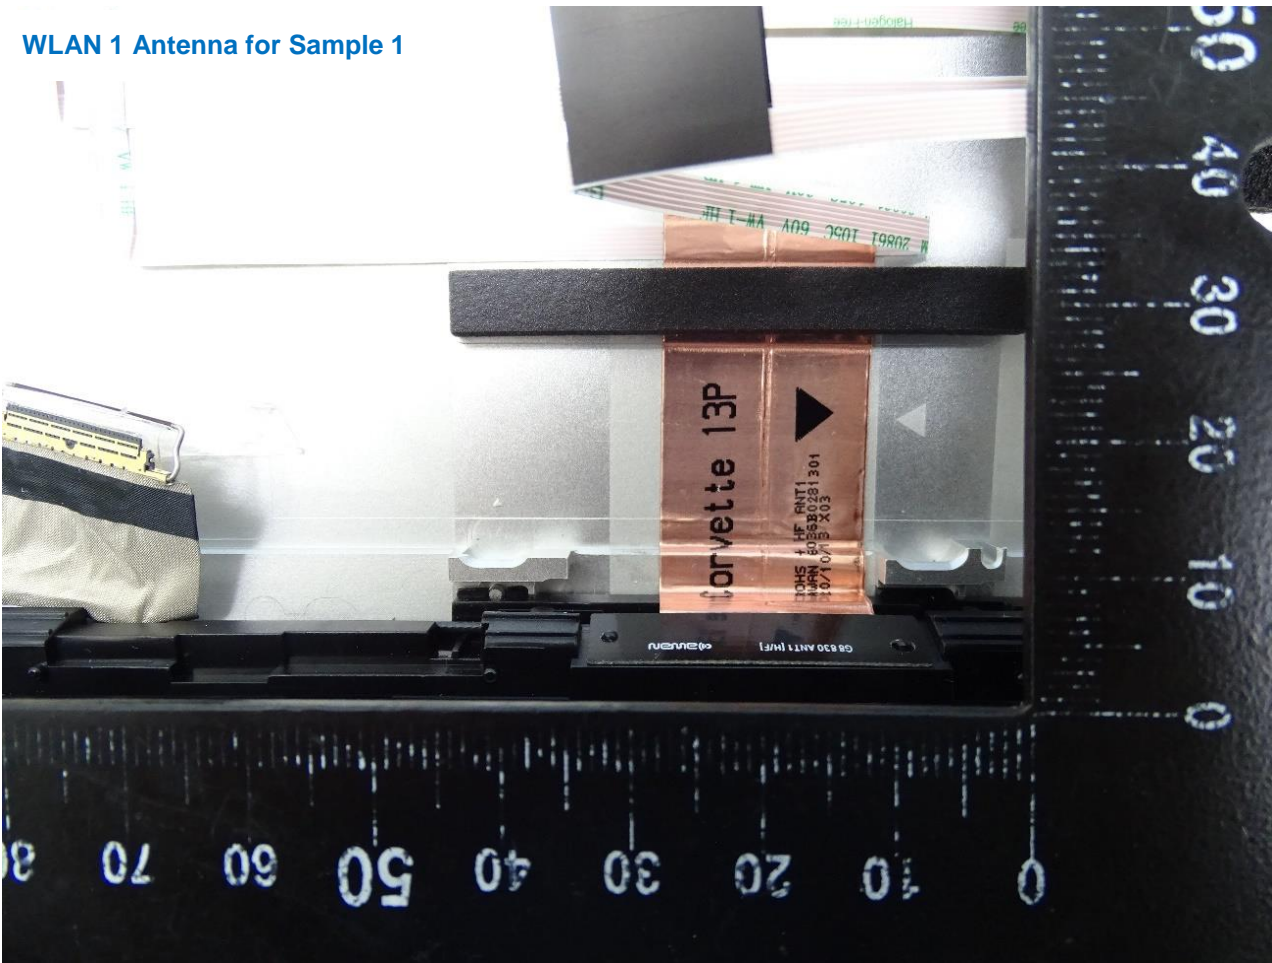

3. Internal Photograph of EUT

Brand Name: HP / Model Name: HSN-I43C

Sample 1

Sample 2

Sample 3

Sample 1, Sample 2 and Sample 3

WLAN Module

WLAN 1 Antenna for Sample 1

WLAN 2 Antenna for Sample 1

WLAN 1 Antenna for Sample 2

WLAN 2 Antenna for Sample 2

WLAN 1 Antenna for Sample 3

WLAN 2 Antenna for Sample 3

————THE END————