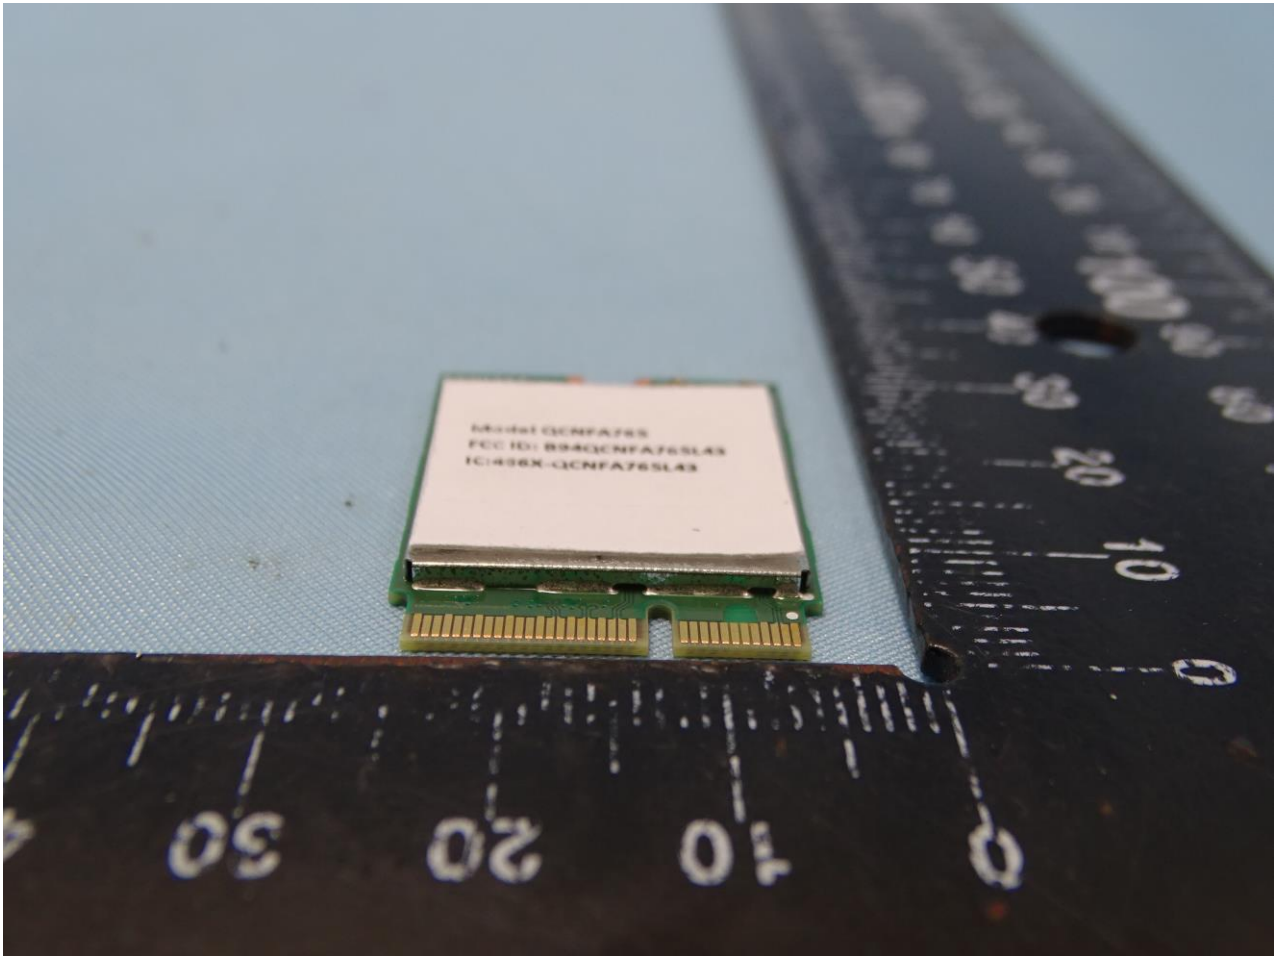

3. Internal Photograph of EUT

Brand Name: HP / Model Name: HSN-I43C

Sample 1

Sample 2

Sample 3

Sample 1, Sample 2 and Sample 3

WLAN Module

WLAN 1 Antenna for Sample 1

WLAN 2 Antenna for Sample 1

WLAN 1 Antenna for Sample 2

WLAN 2 Antenna for Sample 2

WLAN 1 Antenna for Sample 3

WLAN 2 Antenna for Sample 3

————THE END————