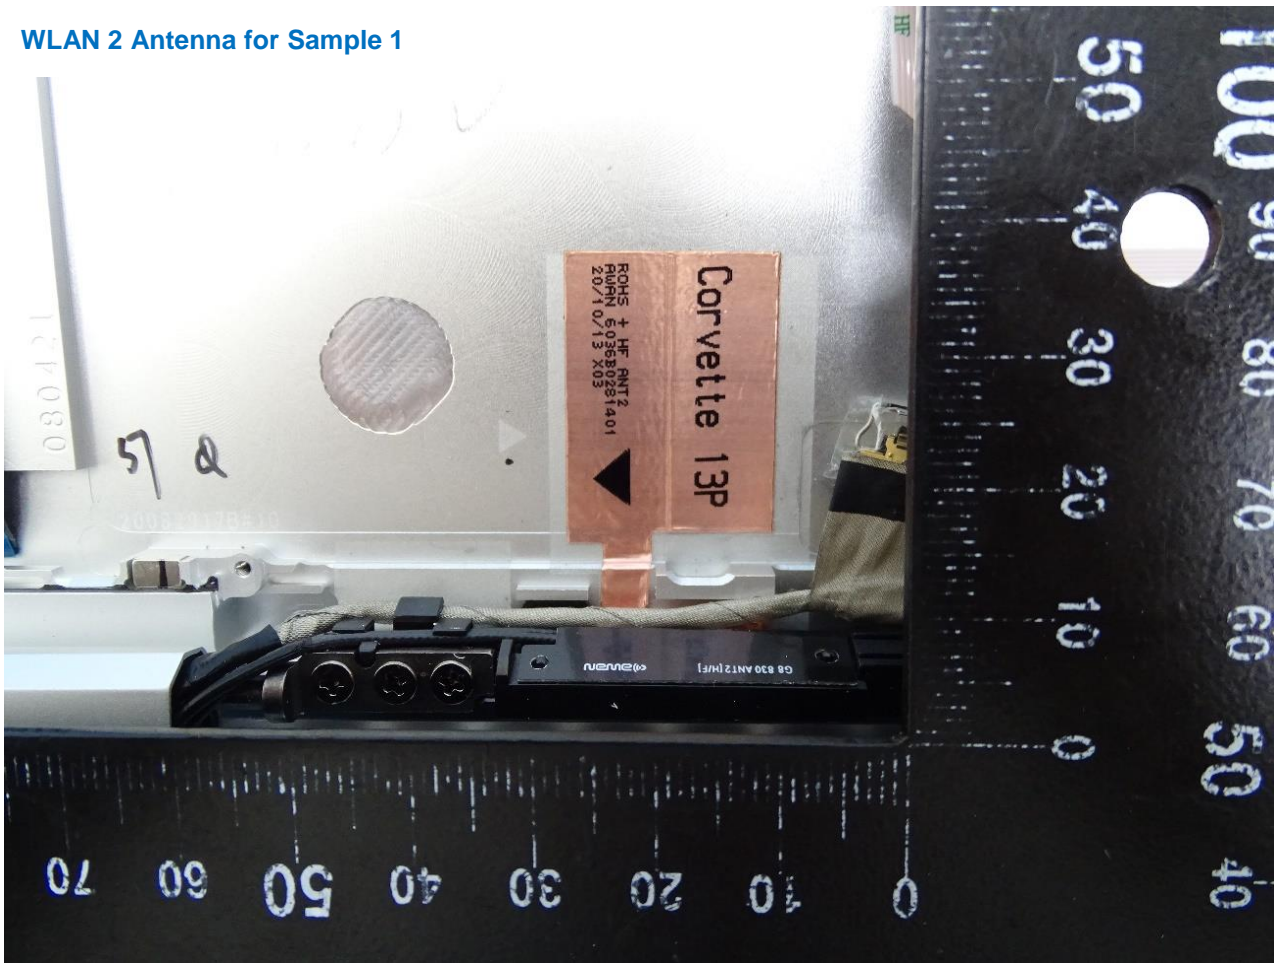

3. Internal Photograph of EUT

Brand Name: HP / Model Name: HSN-I43C

Sample 1

Sample 2

Sample 3

Sample 1, Sample 2 and Sample 3

WLAN Module

WLAN 1 Antenna for Sample 1

WLAN 2 Antenna for Sample 1

WLAN 1 Antenna for Sample 2

WLAN 2 Antenna for Sample 2

WLAN 1 Antenna for Sample 3

WLAN 2 Antenna for Sample 3

————THE END————