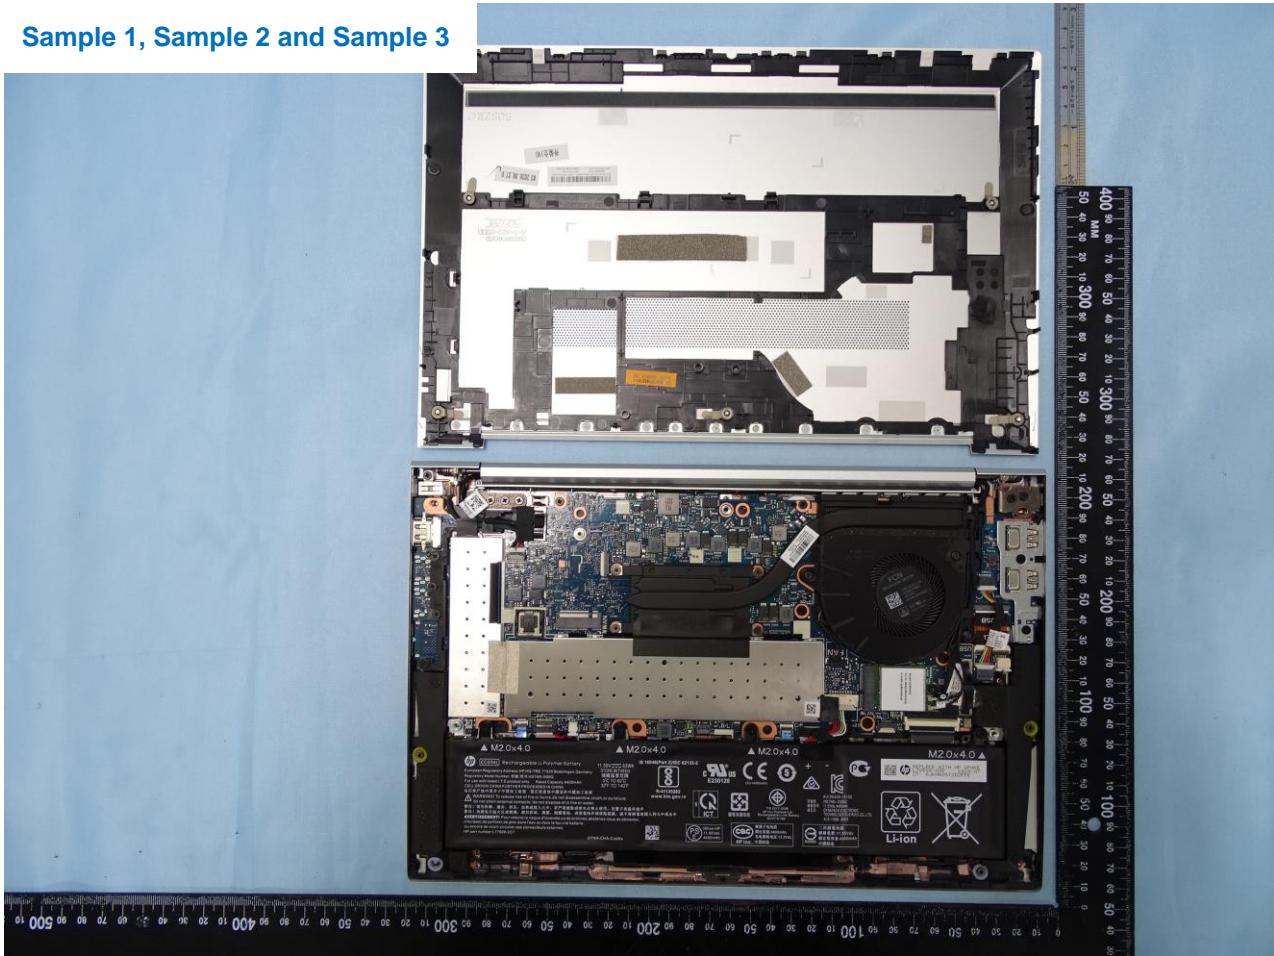

3. Internal Photograph of EUT

Brand Name: HP / Model Name: HSN-I43C

Sample 1

Sample 2

Sample 3

Sample 1, Sample 2 and Sample 3

WLAN Module

WLAN 1 Antenna for Sample 1

WLAN 2 Antenna for Sample 1

WLAN 1 Antenna for Sample 2

WLAN 2 Antenna for Sample 2

WLAN 1 Antenna for Sample 3

WLAN 2 Antenna for Sample 3

————THE END————