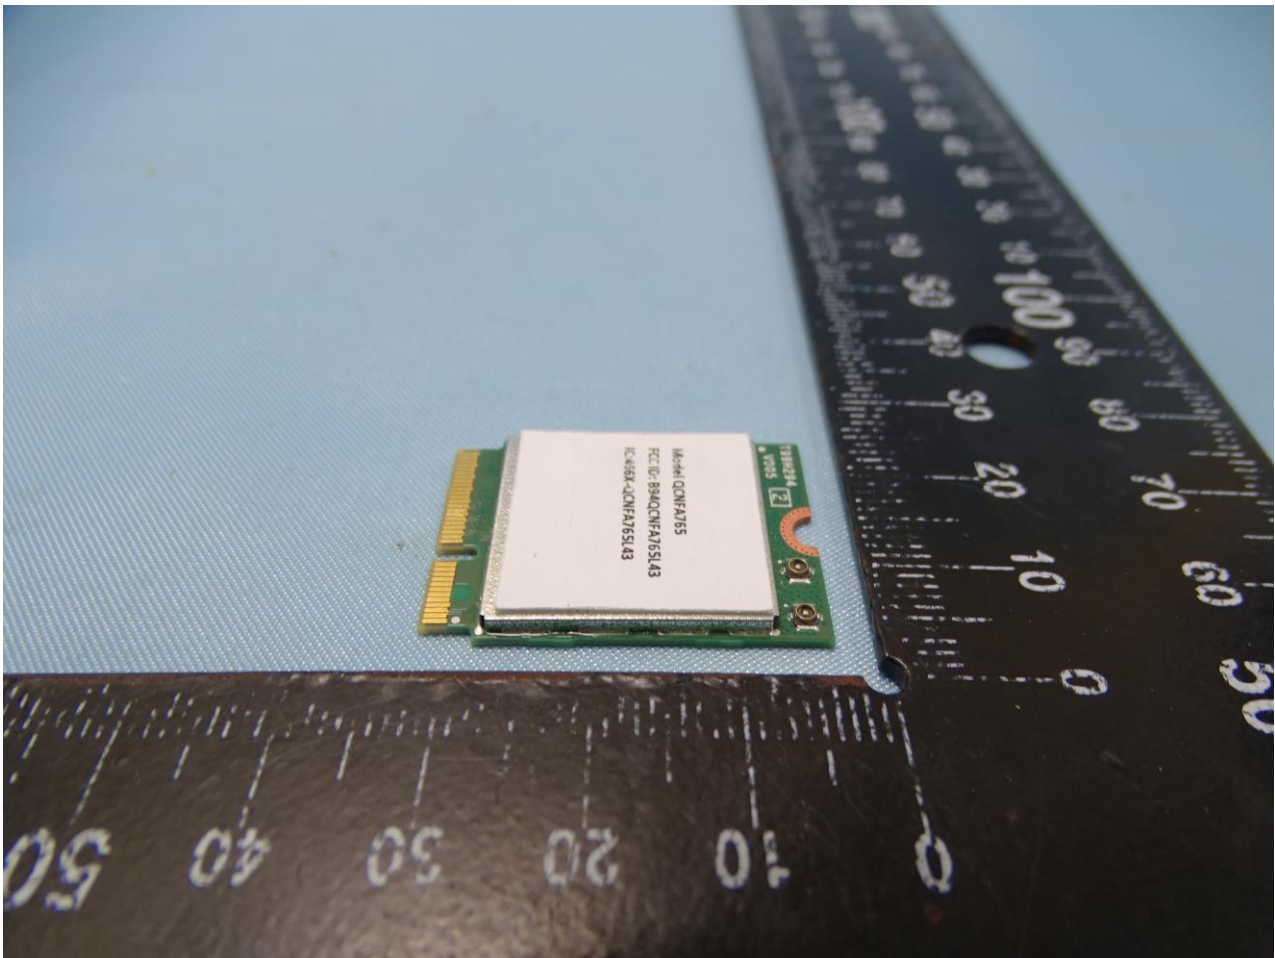

3. Internal Photograph of EUT

Brand Name: HP / Model Name: HSN-I43C

Sample 1

Sample 2

Sample 3

Sample 1, Sample 2 and Sample 3

WLAN Module

WLAN 1 Antenna for Sample 1

WLAN 2 Antenna for Sample 1

WLAN 1 Antenna for Sample 2

WLAN 2 Antenna for Sample 2

WLAN 1 Antenna for Sample 3

WLAN 2 Antenna for Sample 3

————THE END————