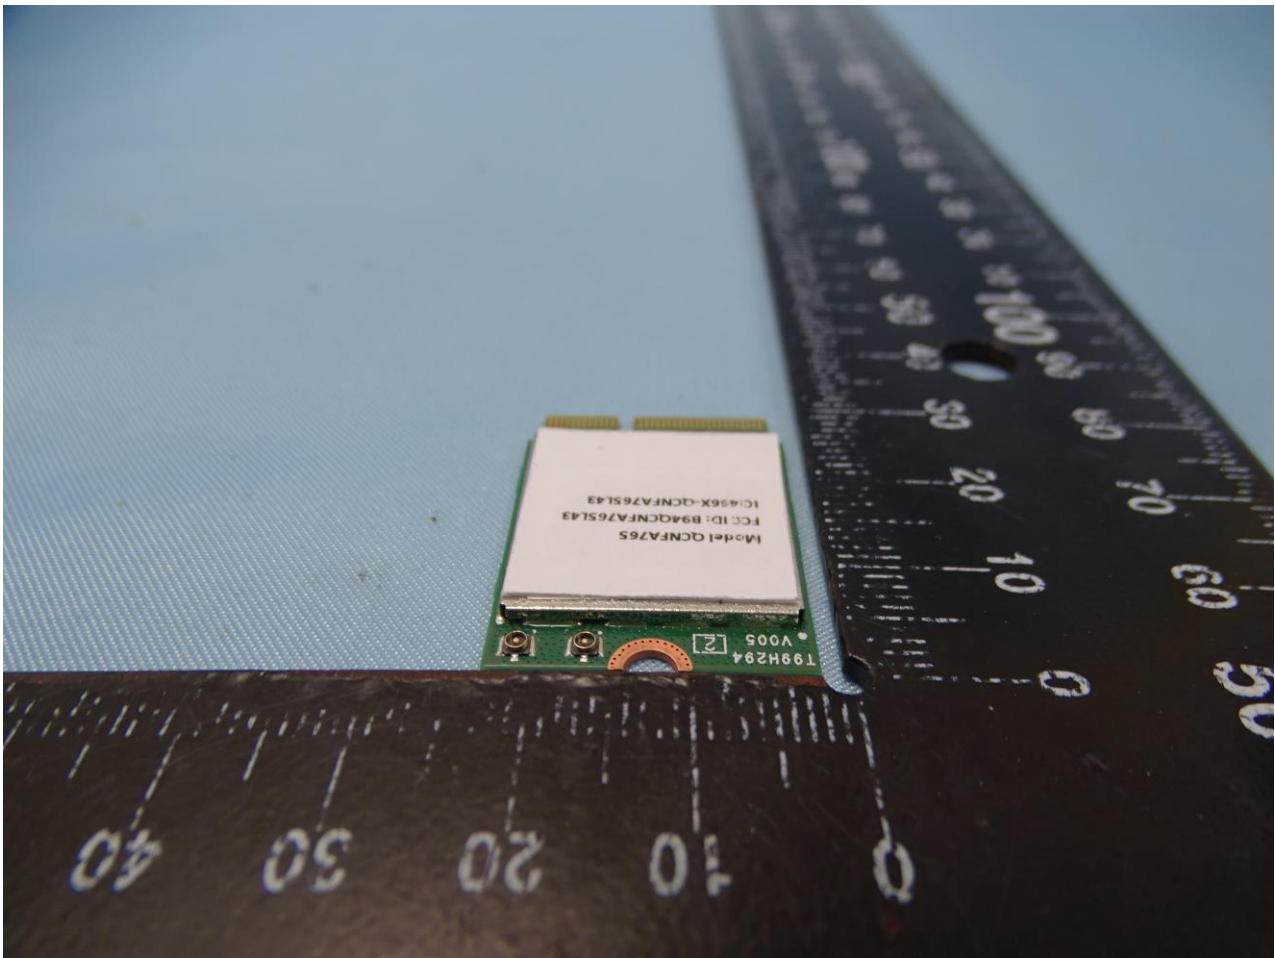

3. Internal Photograph of EUT

Brand Name: HP / Model Name: HSN-I43C

Sample 1

Sample 2

Sample 3

Sample 1, Sample 2 and Sample 3

WLAN Module

WLAN 1 Antenna for Sample 1

WLAN 2 Antenna for Sample 1

WLAN 1 Antenna for Sample 2

WLAN 2 Antenna for Sample 2

WLAN 1 Antenna for Sample 3

WLAN 2 Antenna for Sample 3

————THE END————