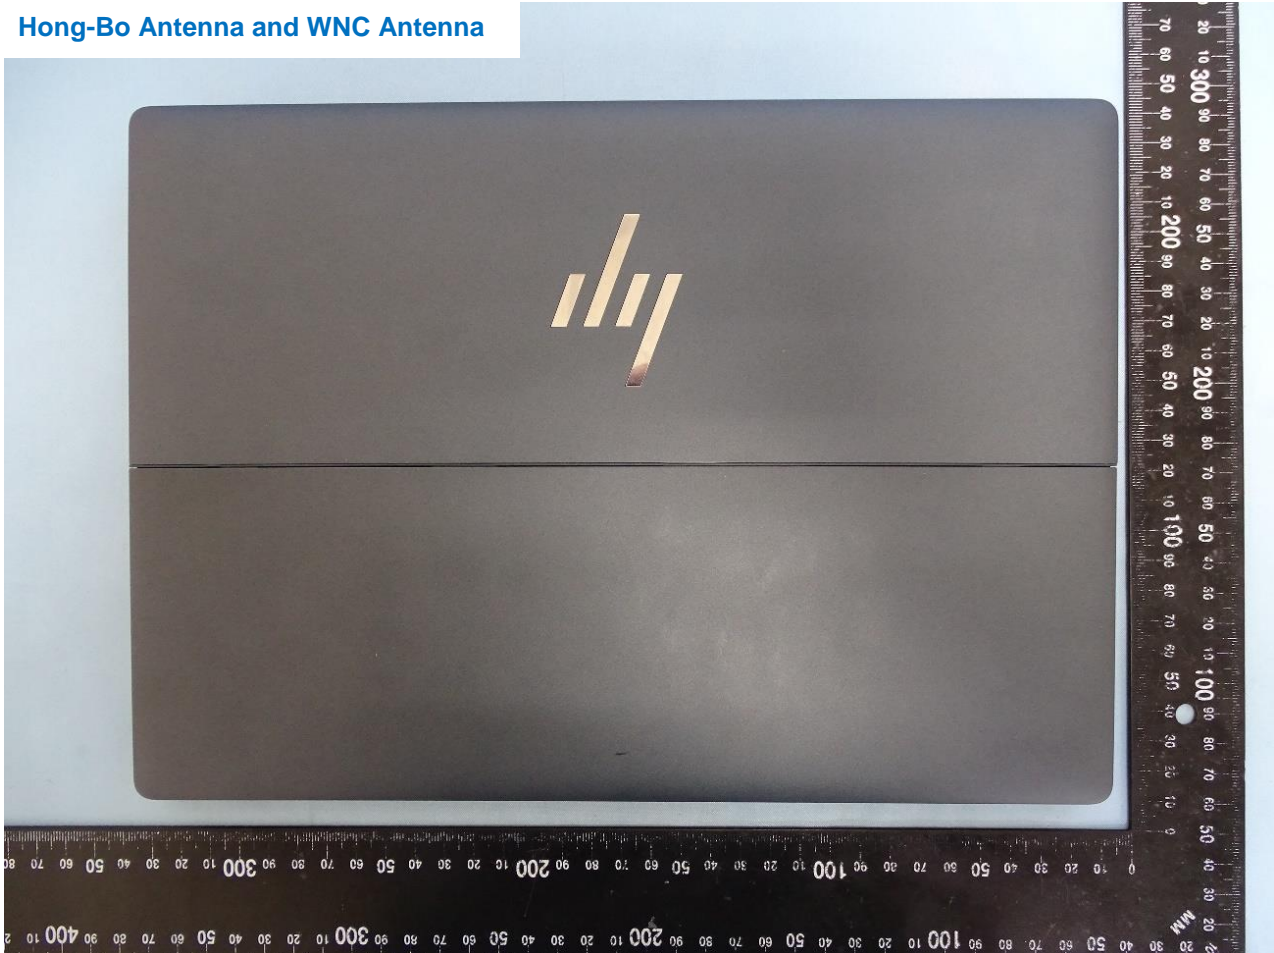

## 1. External Photograph of the Host

Host: Notebook PC (Brand Name: HP / Model Name: G2022)

Hong-Bo Antenna and WNC Antenna

**2. Photograph of Accessory for the Host**

**List of Accessory for Host (Notebook PC):**