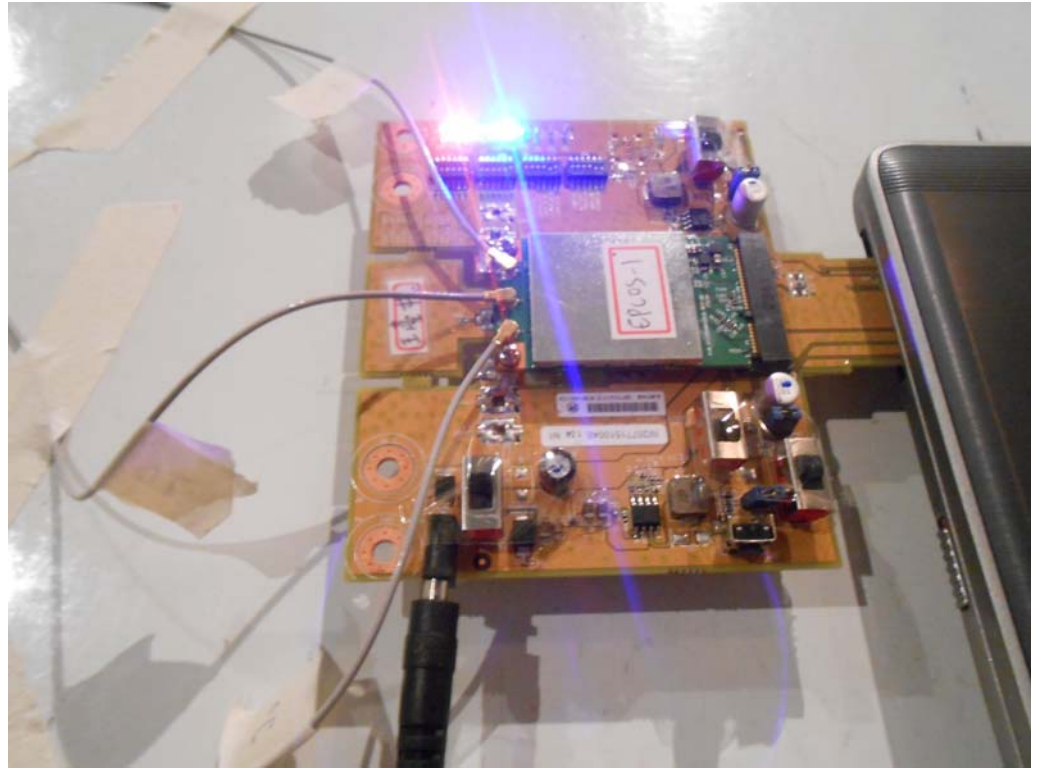

## 2. Photographs of Radiated Emissions Test Configuration

Test Configuration: 9kHz ~30MHz

FRONT VIEW

REAR VIEW

Test Configuration: 30MHz~1GHz / Test Mode: Mode 1

FRONT VIEW

REAR VIEW

SIDE VIEW

Test Configuration: Above 1GHz / Test Mode: Mode 1

FRONT VIEW

REAR VIEW

SIDE VIEW

Test Configuration: Above 1GHz / Test Mode: Mode 2

FRONT VIEW

REAR VIEW

SIDE VIEW

Test Configuration: Above 1GHz / Test Mode: Mode 3

FRONT VIEW

REAR VIEW

SIDE VIEW

Test Configuration: Above 1GHz / Test Mode: Mode 4

FRONT VIEW

REAR VIEW

SIDE VIEW