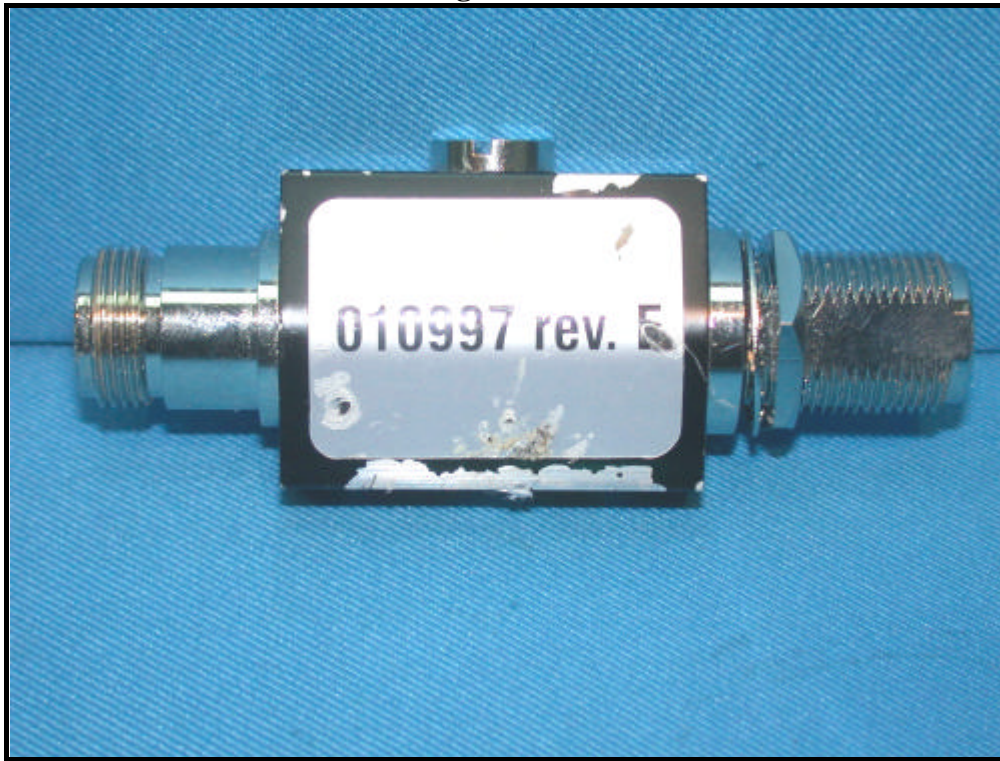

CONSTRUCTION PHOTOS OF EUT

Antenna Model: AOU24-OD-55-B

Antenna Model: AOU24-OD-0202

Surge arrester

20FT cable