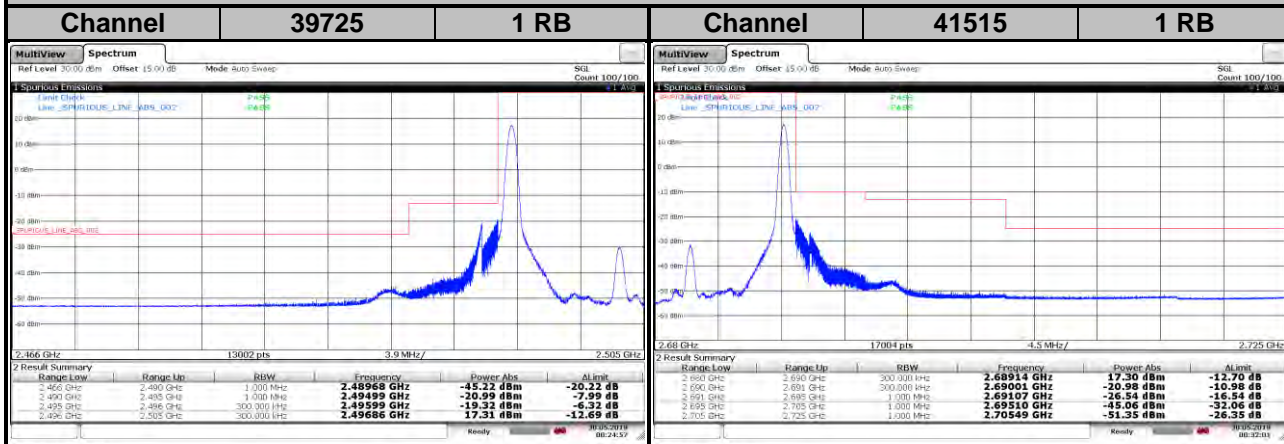

<Out-of-Band Emissions>

LTE Band 41

Channel Bandwidth: 5 MHz / 64QAM

<Out-of-Band Emissions>

LTE Band 41
Channel Bandwidth: 10 MHz / QPSK

<Out-of-Band Emissions>

LTE Band 41
Channel Bandwidth: 10 MHz / 16QAM

<Out-of-Band Emissions>

LTE Band 41

Channel Bandwidth: 10 MHz / 64QAM

<Out-of-Band Emissions>

LTE Band 41
Channel Bandwidth: 15 MHz / QPSK

<Out-of-Band Emissions>

LTE Band 41
Channel Bandwidth: 15 MHz / 16QAM

<Out-of-Band Emissions>

LTE Band 41

Channel Bandwidth: 15 MHz / 64QAM

<Out-of-Band Emissions>

LTE Band 41
Channel Bandwidth: 20 MHz / QPSK

<Out-of-Band Emissions>

LTE Band 41

Channel Bandwidth: 20 MHz / 16QAM

<Out-of-Band Emissions>

Date: 30 MAY 2019 00:19:20

Date: 30 MAY 2019 00:05:48

LTE Band 41
Channel Bandwidth: 20 MHz / 64QAM

<Out-of-Band Emissions>