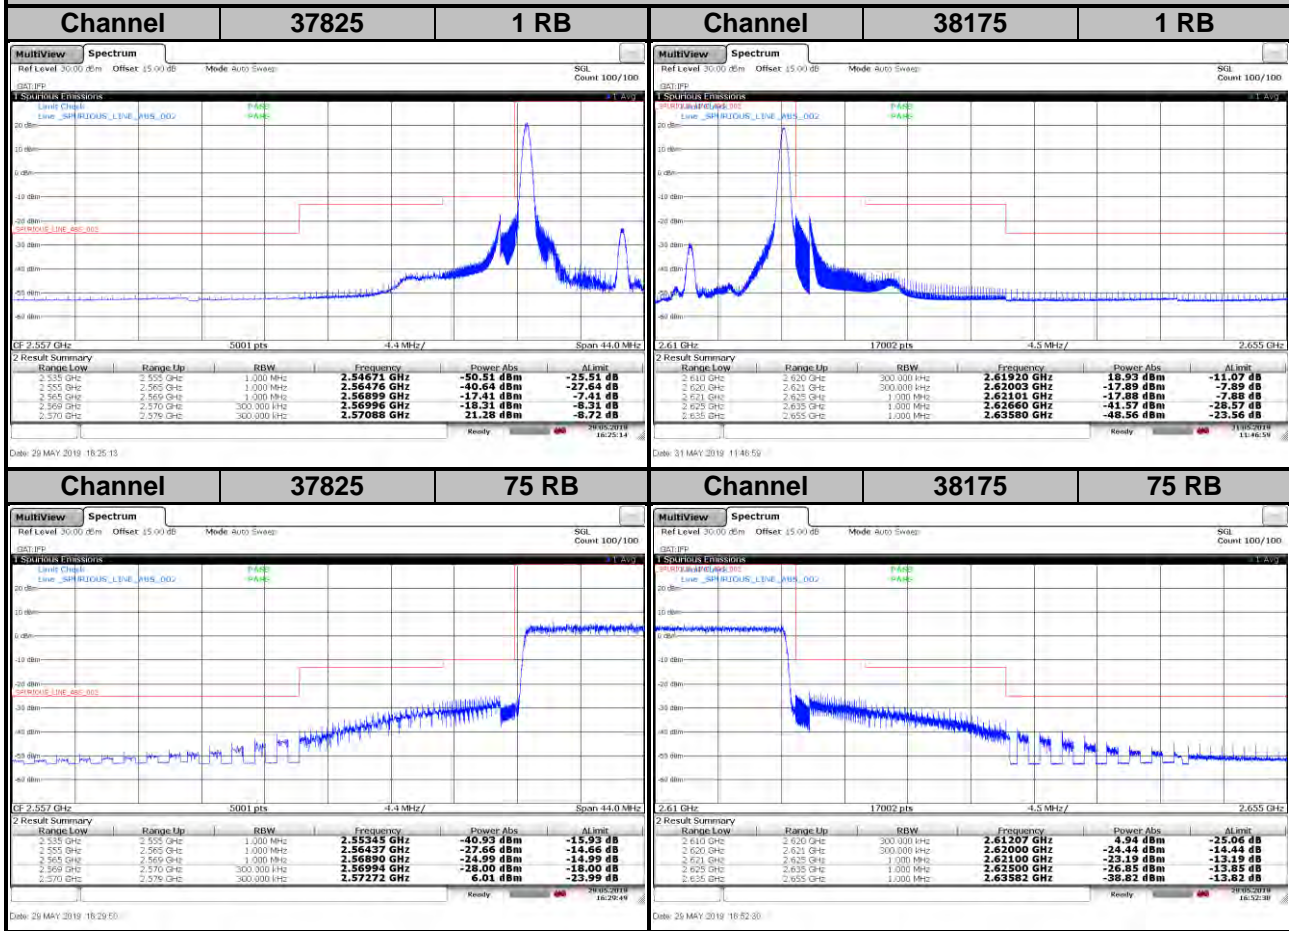

LTE Band 38
Channel Bandwidth: 5 MHz / 16QAM

<Out-of-Band Emissions>

LTE Band 38
Channel Bandwidth: 5 MHz / 64QAM

<Out-of-Band Emissions>

LTE Band 38
Channel Bandwidth: 10 MHz / QPSK

<Out-of-Band Emissions>

LTE Band 38
Channel Bandwidth: 10 MHz / 16QAM

<Out-of-Band Emissions>

LTE Band 38
Channel Bandwidth: 10 MHz / 64QAM

<Out-of-Band Emissions>

LTE Band 38
Channel Bandwidth: 15 MHz / QPSK

<Out-of-Band Emissions>

LTE Band 38

Channel Bandwidth: 15 MHz / 16QAM

<Out-of-Band Emissions>

LTE Band 38

Channel Bandwidth: 15 MHz / 64QAM

<Out-of-Band Emissions>

LTE Band 38

Channel Bandwidth: 20 MHz / QPSK

<Out-of-Band Emissions>

LTE Band 38
Channel Bandwidth: 20 MHz / 16QAM

<Out-of-Band Emissions>

LTE Band 38
Channel Bandwidth: 20 MHz / 64QAM

<Out-of-Band Emissions>

LTE Band 41

Channel Bandwidth: 5 MHz / QPSK