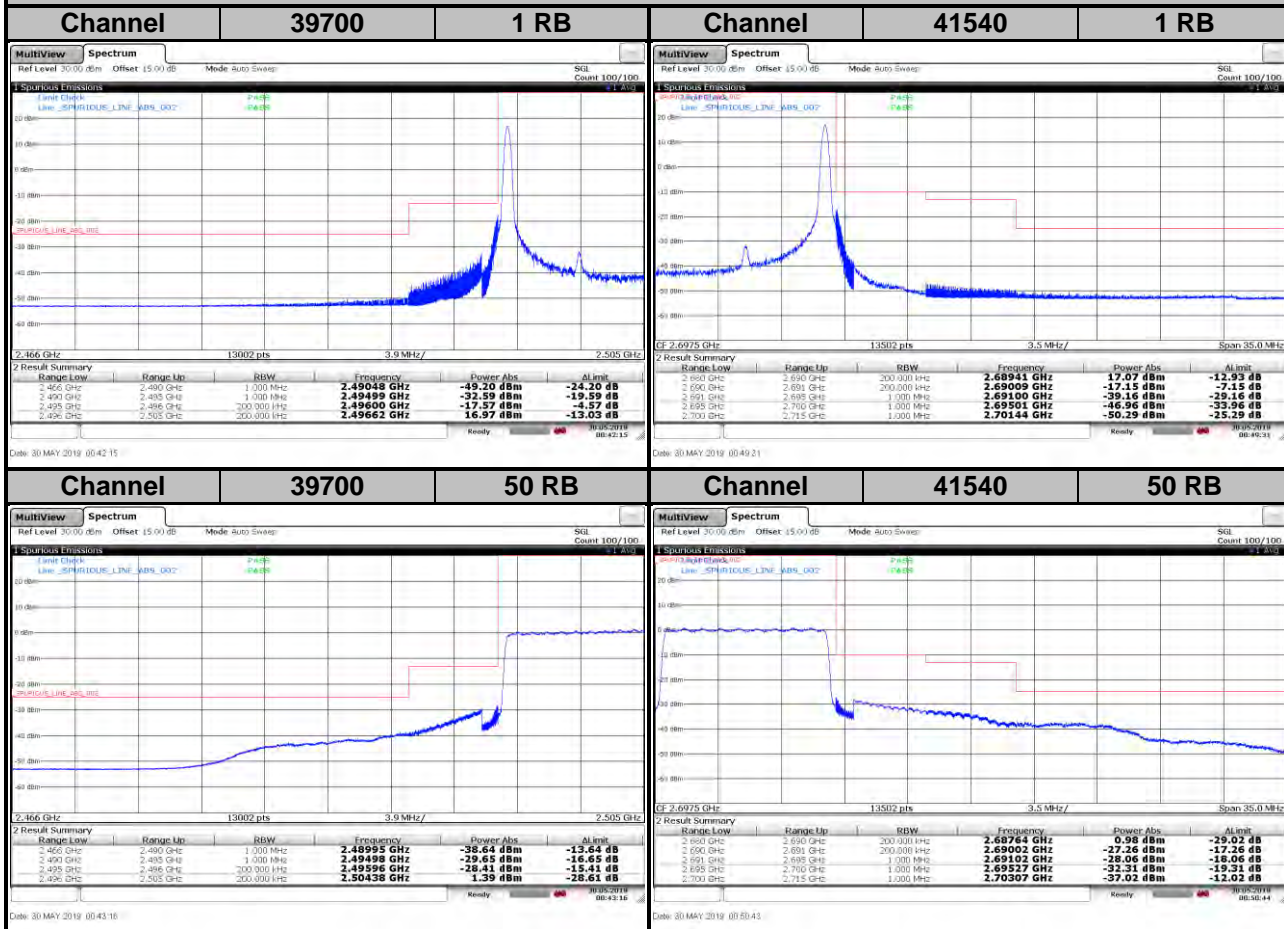

LTE Band 38

Channel Bandwidth: 15 MHz / 16QAM

<Out-of-Band Emissions>

LTE Band 38

Channel Bandwidth: 15 MHz / 64QAM

<Out-of-Band Emissions>

LTE Band 38

Channel Bandwidth: 20 MHz / QPSK

<Out-of-Band Emissions>

LTE Band 38
Channel Bandwidth: 20 MHz / 16QAM

<Out-of-Band Emissions>

LTE Band 38
Channel Bandwidth: 20 MHz / 64QAM

<Out-of-Band Emissions>

LTE Band 41

Channel Bandwidth: 5 MHz / QPSK

<Out-of-Band Emissions>

LTE Band 41

Channel Bandwidth: 5 MHz / 64QAM

<Out-of-Band Emissions>

LTE Band 41
Channel Bandwidth: 10 MHz / QPSK

<Out-of-Band Emissions>

LTE Band 41
Channel Bandwidth: 10 MHz / 16QAM

<Out-of-Band Emissions>

LTE Band 41

Channel Bandwidth: 10 MHz / 64QAM

<Out-of-Band Emissions>

LTE Band 41
Channel Bandwidth: 15 MHz / QPSK

<Out-of-Band Emissions>

LTE Band 41
Channel Bandwidth: 15 MHz / 16QAM