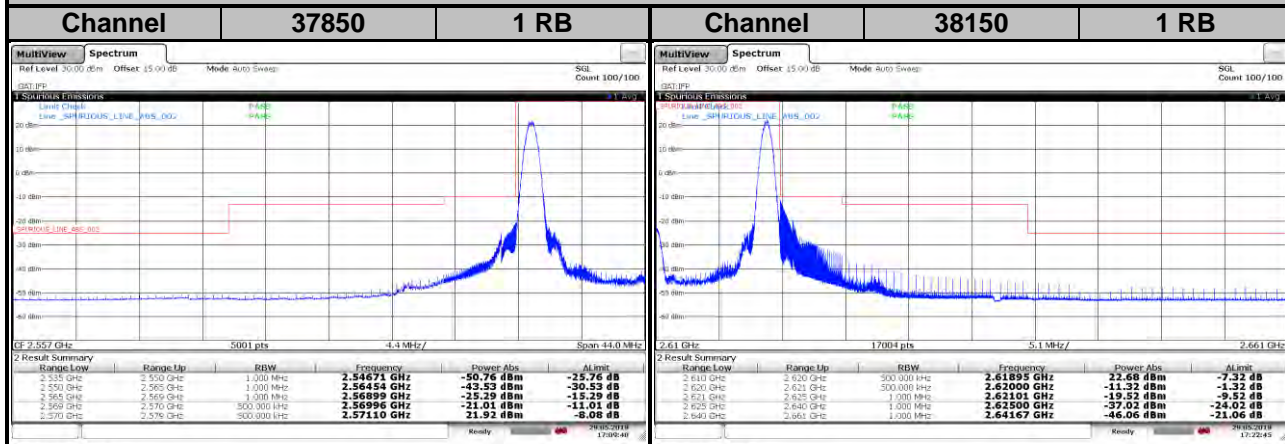

LTE Band 38
Channel Bandwidth: 10 MHz / 16QAM

<Out-of-Band Emissions>

LTE Band 38
Channel Bandwidth: 10 MHz / 64QAM

<Out-of-Band Emissions>

LTE Band 38
Channel Bandwidth: 15 MHz / QPSK

<Out-of-Band Emissions>

LTE Band 38

Channel Bandwidth: 15 MHz / 16QAM

<Out-of-Band Emissions>

LTE Band 38

Channel Bandwidth: 15 MHz / 64QAM

<Out-of-Band Emissions>

LTE Band 38

Channel Bandwidth: 20 MHz / QPSK

<Out-of-Band Emissions>

LTE Band 38
Channel Bandwidth: 20 MHz / 16QAM

<Out-of-Band Emissions>

LTE Band 38
Channel Bandwidth: 20 MHz / 64QAM

<Out-of-Band Emissions>

LTE Band 41

Channel Bandwidth: 5 MHz / QPSK