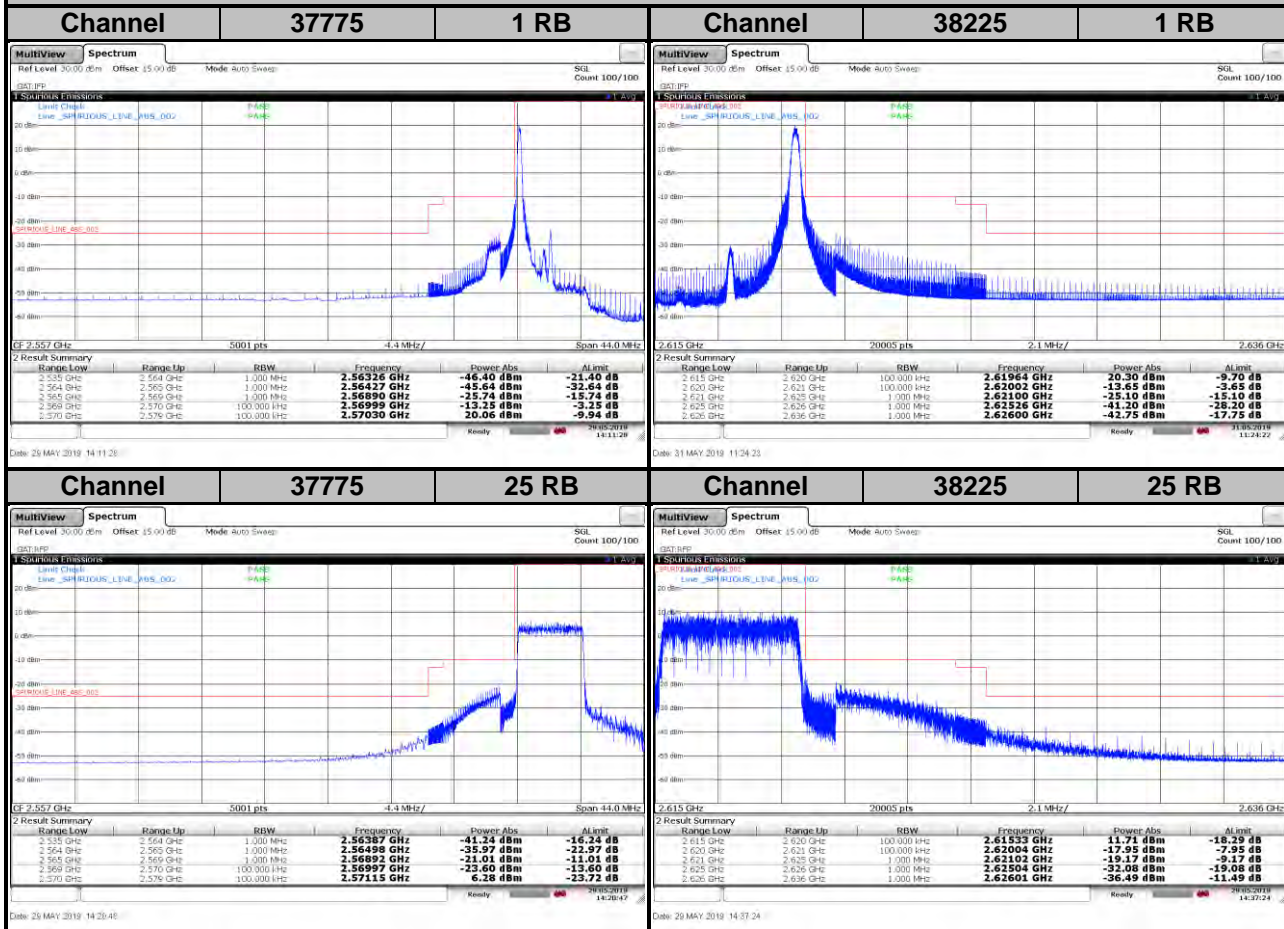

LTE Band 38
Channel Bandwidth: 5 MHz / 16QAM

<Out-of-Band Emissions>

LTE Band 38
Channel Bandwidth: 5 MHz / 64QAM

<Out-of-Band Emissions>

LTE Band 38
Channel Bandwidth: 10 MHz / QPSK

<Out-of-Band Emissions>

LTE Band 38
Channel Bandwidth: 10 MHz / 16QAM

<Out-of-Band Emissions>

LTE Band 38
Channel Bandwidth: 10 MHz / 64QAM

<Out-of-Band Emissions>

LTE Band 38
Channel Bandwidth: 15 MHz / QPSK

<Out-of-Band Emissions>

LTE Band 38

Channel Bandwidth: 15 MHz / 16QAM

<Out-of-Band Emissions>

LTE Band 38

Channel Bandwidth: 15 MHz / 64QAM

<Out-of-Band Emissions>

LTE Band 38

Channel Bandwidth: 20 MHz / QPSK

<Out-of-Band Emissions>

LTE Band 38
Channel Bandwidth: 20 MHz / 16QAM

<Out-of-Band Emissions>

LTE Band 38
Channel Bandwidth: 20 MHz / 64QAM

<Out-of-Band Emissions>

LTE Band 41

Channel Bandwidth: 5 MHz / QPSK