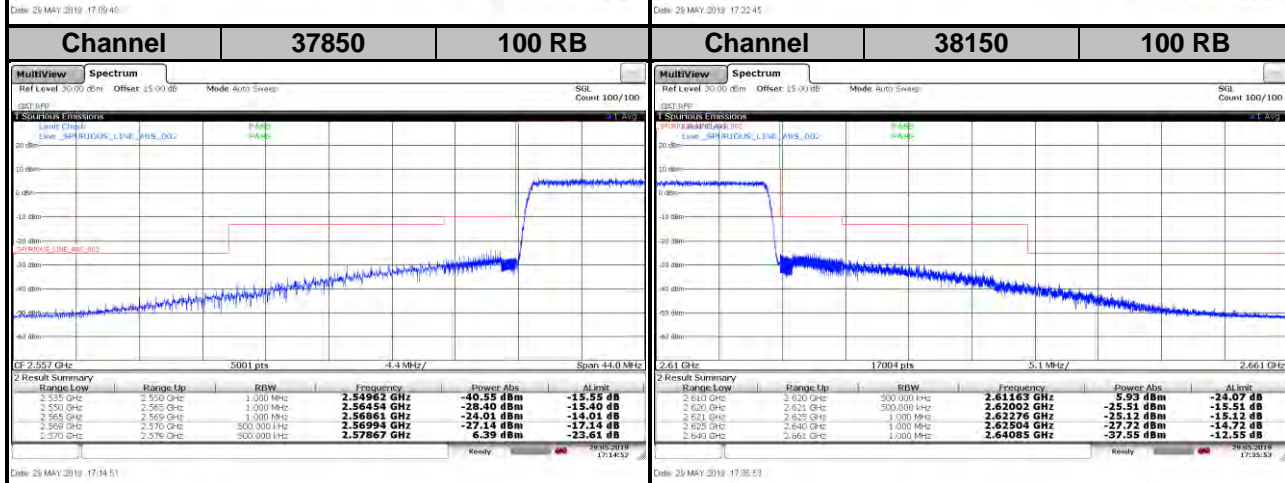

LTE Band 38
Channel Bandwidth: 10 MHz / 16QAM

<Out-of-Band Emissions>

LTE Band 38
Channel Bandwidth: 10 MHz / 64QAM

<Out-of-Band Emissions>

LTE Band 38
Channel Bandwidth: 15 MHz / QPSK

<Out-of-Band Emissions>

LTE Band 38

Channel Bandwidth: 15 MHz / 16QAM

<Out-of-Band Emissions>

LTE Band 38

Channel Bandwidth: 15 MHz / 64QAM

<Out-of-Band Emissions>

LTE Band 38

Channel Bandwidth: 20 MHz / QPSK

<Out-of-Band Emissions>

LTE Band 38
Channel Bandwidth: 20 MHz / 16QAM

<Out-of-Band Emissions>

LTE Band 38
Channel Bandwidth: 20 MHz / 64QAM

<Out-of-Band Emissions>

LTE Band 41

Channel Bandwidth: 5 MHz / QPSK