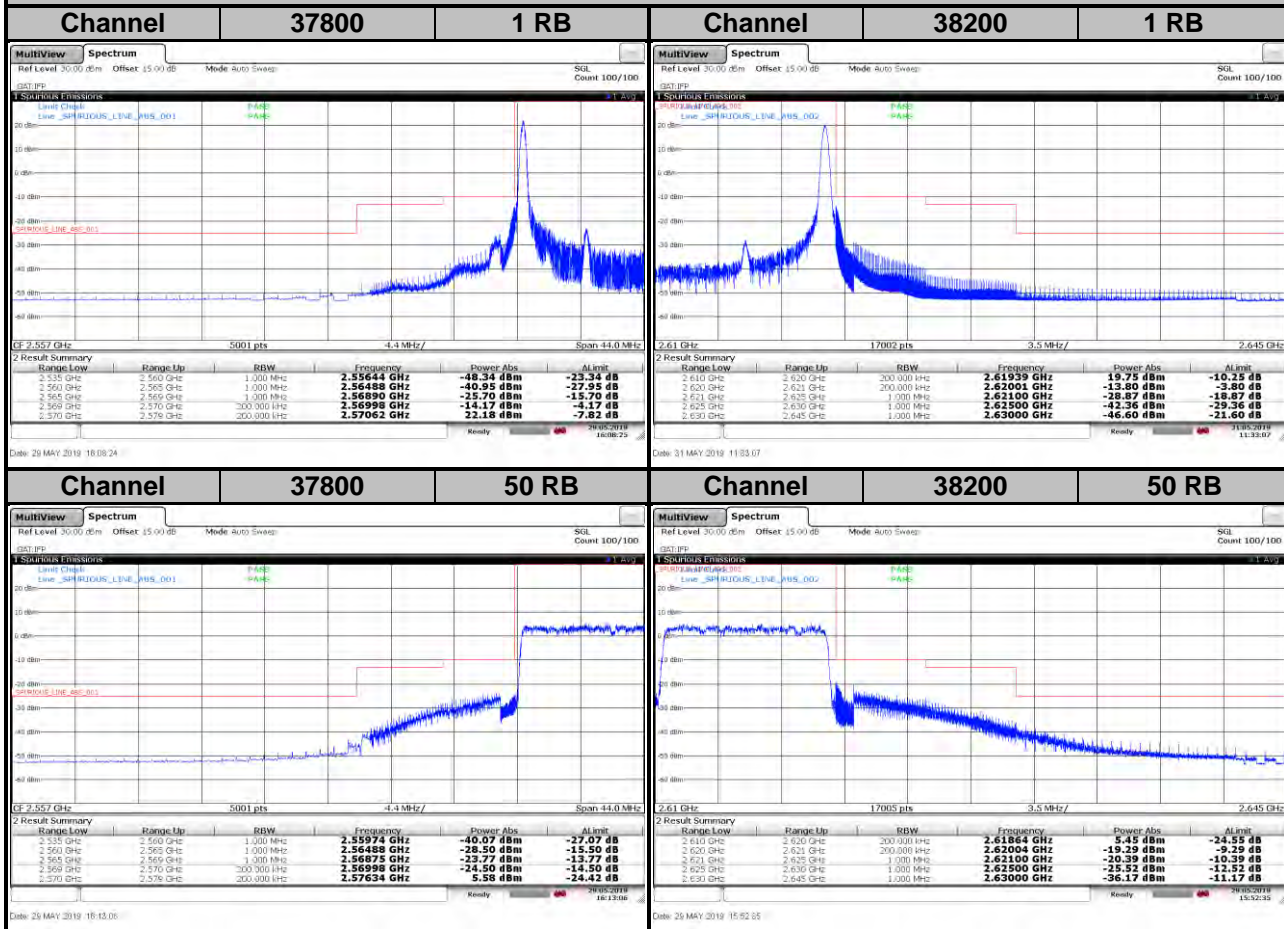

LTE Band 38
Channel Bandwidth: 5 MHz / 16QAM

<Out-of-Band Emissions>

LTE Band 38
Channel Bandwidth: 5 MHz / 64QAM

<Out-of-Band Emissions>

LTE Band 38
Channel Bandwidth: 10 MHz / QPSK

<Out-of-Band Emissions>

LTE Band 38
Channel Bandwidth: 10 MHz / 16QAM

<Out-of-Band Emissions>

LTE Band 38
Channel Bandwidth: 10 MHz / 64QAM

<Out-of-Band Emissions>

LTE Band 38
Channel Bandwidth: 15 MHz / QPSK

<Out-of-Band Emissions>

LTE Band 38

Channel Bandwidth: 15 MHz / 16QAM

<Out-of-Band Emissions>

LTE Band 38

Channel Bandwidth: 15 MHz / 64QAM

<Out-of-Band Emissions>

LTE Band 38

Channel Bandwidth: 20 MHz / QPSK

<Out-of-Band Emissions>

LTE Band 38
Channel Bandwidth: 20 MHz / 16QAM

<Out-of-Band Emissions>

LTE Band 38
Channel Bandwidth: 20 MHz / 64QAM

<Out-of-Band Emissions>

LTE Band 41

Channel Bandwidth: 5 MHz / QPSK