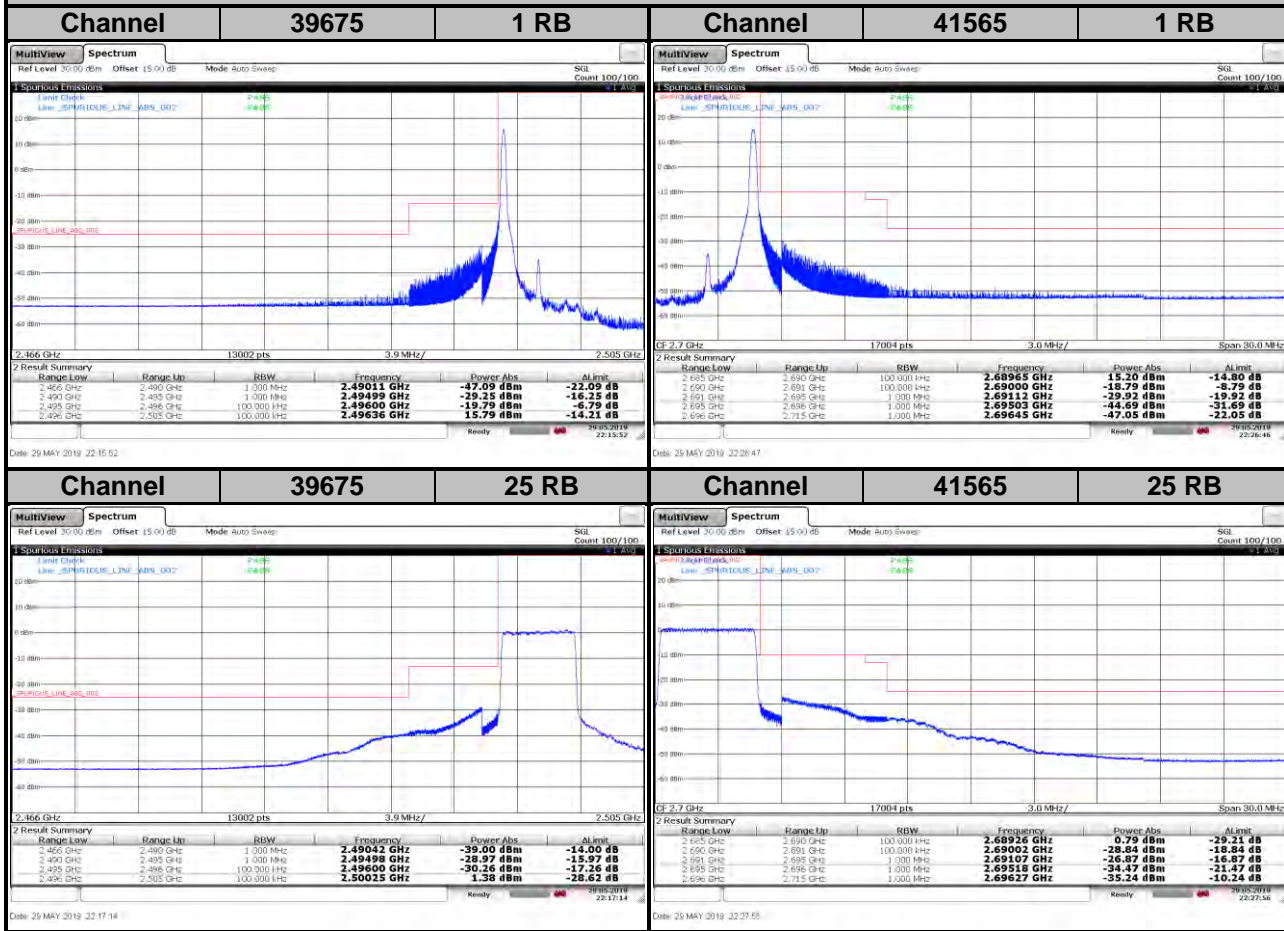

LTE Band 38
Channel Bandwidth: 10 MHz / 16QAM

<Out-of-Band Emissions>

LTE Band 38
Channel Bandwidth: 10 MHz / 64QAM

<Out-of-Band Emissions>

LTE Band 38
Channel Bandwidth: 15 MHz / QPSK

<Out-of-Band Emissions>

LTE Band 38

Channel Bandwidth: 15 MHz / 16QAM

<Out-of-Band Emissions>

LTE Band 38

Channel Bandwidth: 15 MHz / 64QAM

<Out-of-Band Emissions>

LTE Band 38

Channel Bandwidth: 20 MHz / QPSK

<Out-of-Band Emissions>

LTE Band 38
Channel Bandwidth: 20 MHz / 16QAM

<Out-of-Band Emissions>

LTE Band 38
Channel Bandwidth: 20 MHz / 64QAM

<Out-of-Band Emissions>

LTE Band 41

Channel Bandwidth: 5 MHz / QPSK

<Out-of-Band Emissions>

LTE Band 41

Channel Bandwidth: 5 MHz / 64QAM

<Out-of-Band Emissions>

LTE Band 41
Channel Bandwidth: 10 MHz / QPSK

<Out-of-Band Emissions>

LTE Band 41
Channel Bandwidth: 10 MHz / 16QAM