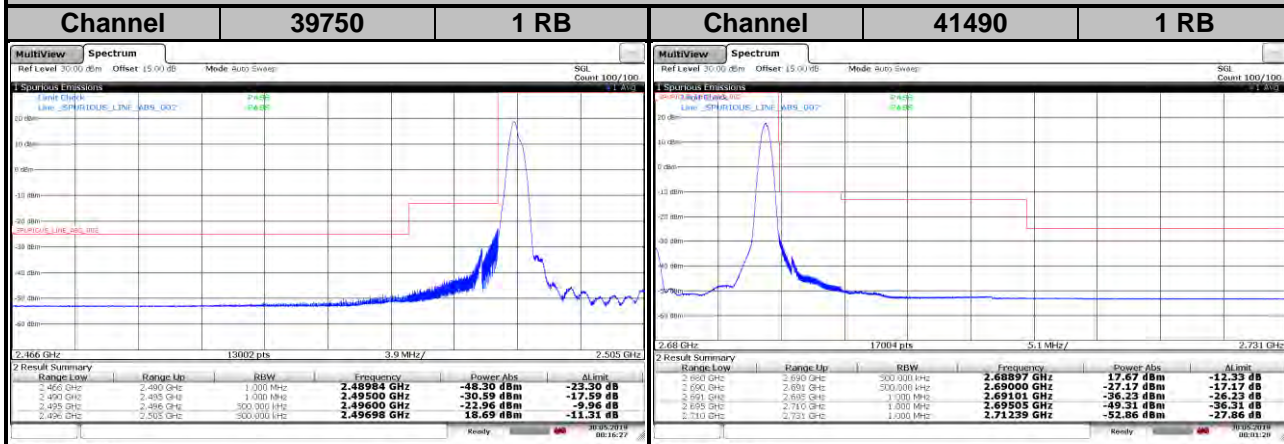

<Out-of-Band Emissions>

LTE Band 41

Channel Bandwidth: 10 MHz / 64QAM

<Out-of-Band Emissions>

LTE Band 41
Channel Bandwidth: 15 MHz / QPSK

<Out-of-Band Emissions>

LTE Band 41
Channel Bandwidth: 15 MHz / 16QAM

<Out-of-Band Emissions>

LTE Band 41

Channel Bandwidth: 15 MHz / 64QAM

<Out-of-Band Emissions>

LTE Band 41
Channel Bandwidth: 20 MHz / QPSK

<Out-of-Band Emissions>

LTE Band 41

Channel Bandwidth: 20 MHz / 16QAM

<Out-of-Band Emissions>

Date: 30 MAY 2019 00:19:20

Date: 30 MAY 2019 00:05:48

LTE Band 41
Channel Bandwidth: 20 MHz / 64QAM

<Out-of-Band Emissions>