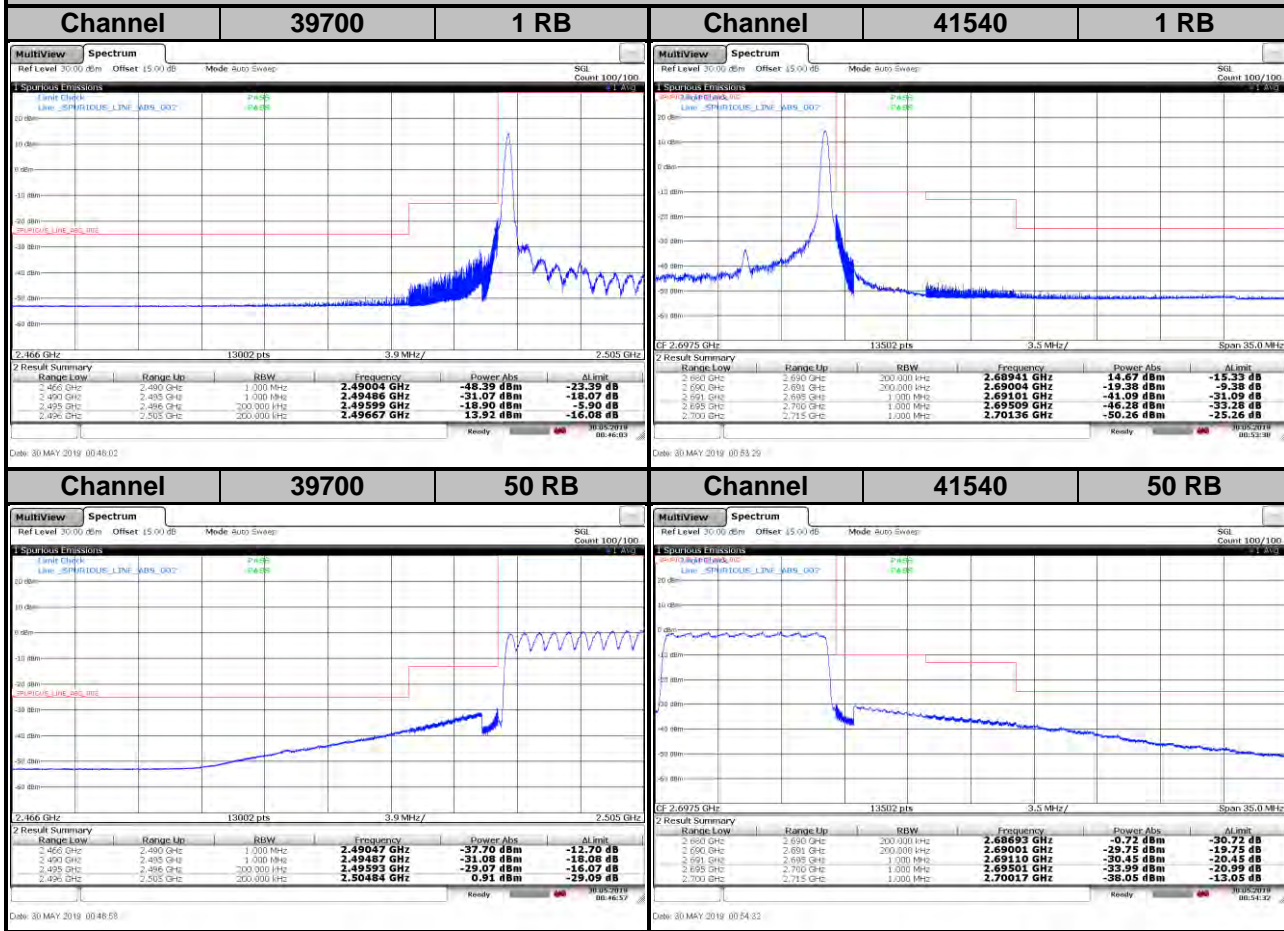

<Out-of-Band Emissions>

LTE Band 38
Channel Bandwidth: 20 MHz / 16QAM

<Out-of-Band Emissions>

LTE Band 38
Channel Bandwidth: 20 MHz / 64QAM

<Out-of-Band Emissions>

LTE Band 41

Channel Bandwidth: 5 MHz / QPSK

<Out-of-Band Emissions>

LTE Band 41

Channel Bandwidth: 5 MHz / 64QAM

<Out-of-Band Emissions>

LTE Band 41
Channel Bandwidth: 10 MHz / QPSK

<Out-of-Band Emissions>

LTE Band 41
Channel Bandwidth: 10 MHz / 16QAM

<Out-of-Band Emissions>

LTE Band 41

Channel Bandwidth: 10 MHz / 64QAM

<Out-of-Band Emissions>

LTE Band 41
Channel Bandwidth: 15 MHz / QPSK

<Out-of-Band Emissions>

LTE Band 41
Channel Bandwidth: 15 MHz / 16QAM