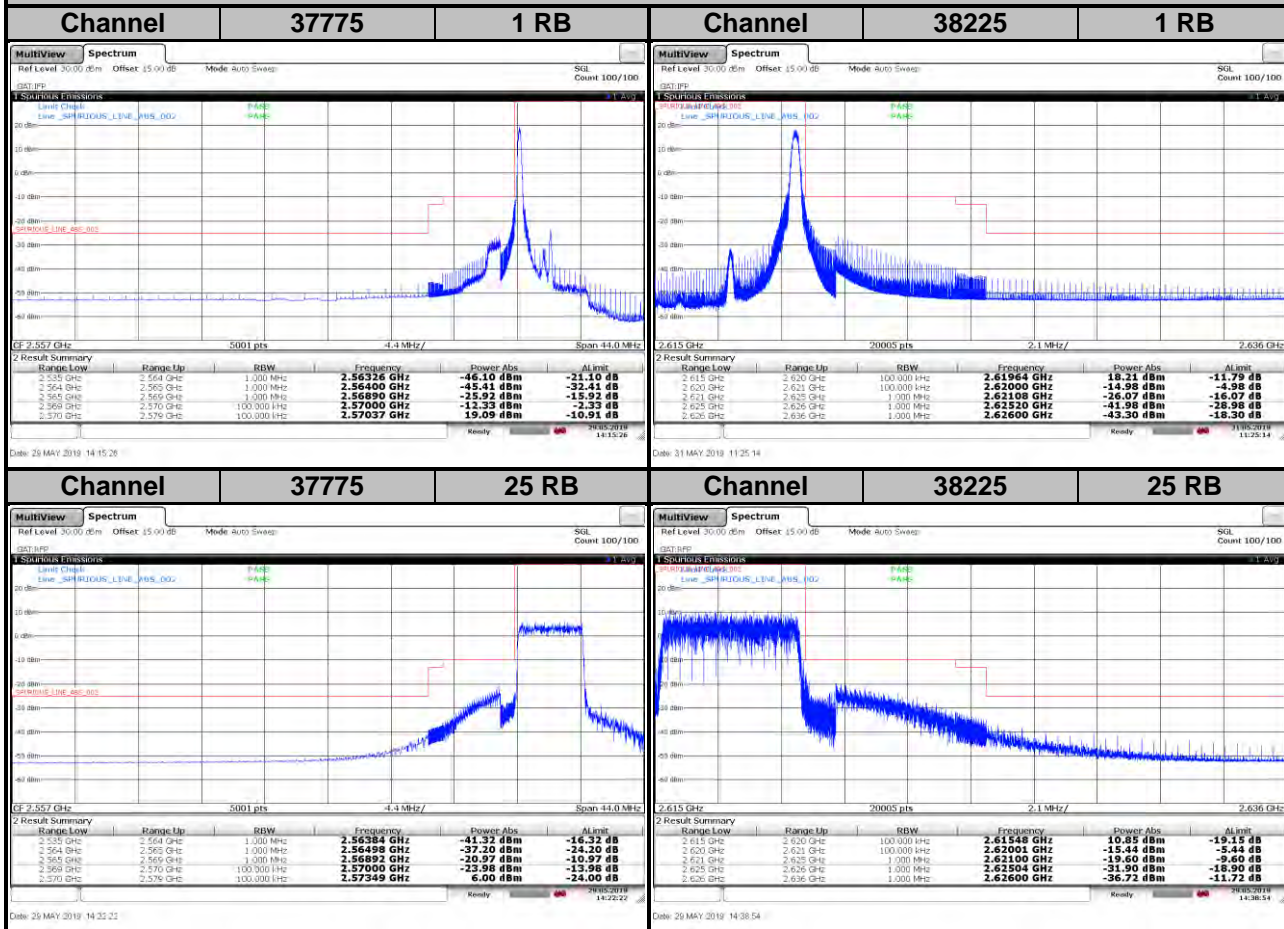

LTE Band 38
Channel Bandwidth: 5 MHz / 16QAM

<Out-of-Band Emissions>

LTE Band 38
Channel Bandwidth: 5 MHz / 64QAM

<Out-of-Band Emissions>

LTE Band 38
Channel Bandwidth: 10 MHz / QPSK

<Out-of-Band Emissions>

LTE Band 38
Channel Bandwidth: 10 MHz / 16QAM

<Out-of-Band Emissions>

LTE Band 38
Channel Bandwidth: 10 MHz / 64QAM

<Out-of-Band Emissions>

LTE Band 38
Channel Bandwidth: 15 MHz / QPSK

<Out-of-Band Emissions>

LTE Band 38

Channel Bandwidth: 15 MHz / 16QAM

<Out-of-Band Emissions>

LTE Band 38

Channel Bandwidth: 15 MHz / 64QAM

<Out-of-Band Emissions>

LTE Band 38

Channel Bandwidth: 20 MHz / QPSK

<Out-of-Band Emissions>

LTE Band 38
Channel Bandwidth: 20 MHz / 16QAM

<Out-of-Band Emissions>

LTE Band 38
Channel Bandwidth: 20 MHz / 64QAM

<Out-of-Band Emissions>

LTE Band 41

Channel Bandwidth: 5 MHz / QPSK