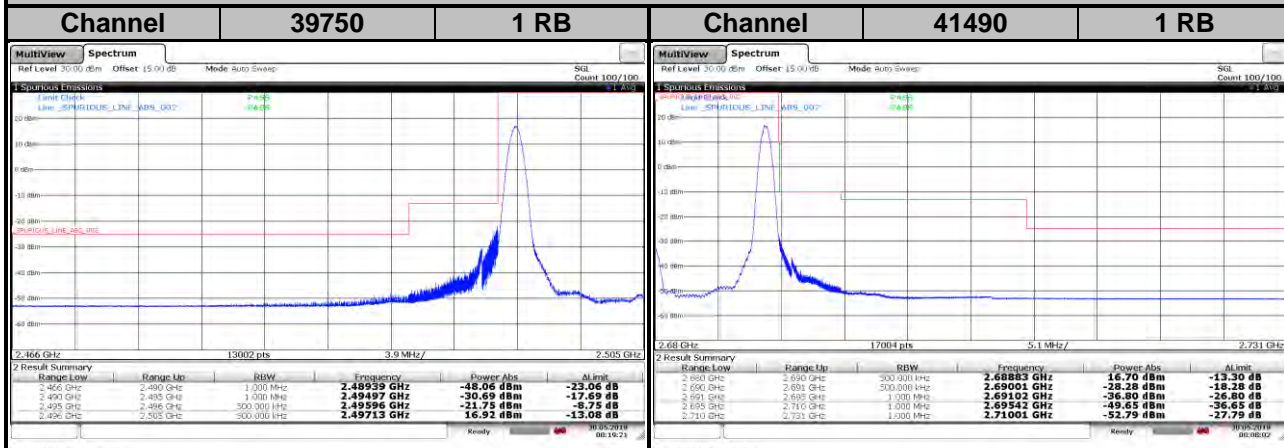

<Out-of-Band Emissions>

LTE Band 41

Channel Bandwidth: 10 MHz / 64QAM

<Out-of-Band Emissions>

LTE Band 41
Channel Bandwidth: 15 MHz / QPSK

<Out-of-Band Emissions>

LTE Band 41
Channel Bandwidth: 15 MHz / 16QAM

<Out-of-Band Emissions>

LTE Band 41

Channel Bandwidth: 15 MHz / 64QAM

<Out-of-Band Emissions>

LTE Band 41
Channel Bandwidth: 20 MHz / QPSK

<Out-of-Band Emissions>

LTE Band 41

Channel Bandwidth: 20 MHz / 16QAM

<Out-of-Band Emissions>

Date: 30 MAY 2019 00:19:20

Date: 30 MAY 2019 00:05:48

LTE Band 41
Channel Bandwidth: 20 MHz / 64QAM

<Out-of-Band Emissions>