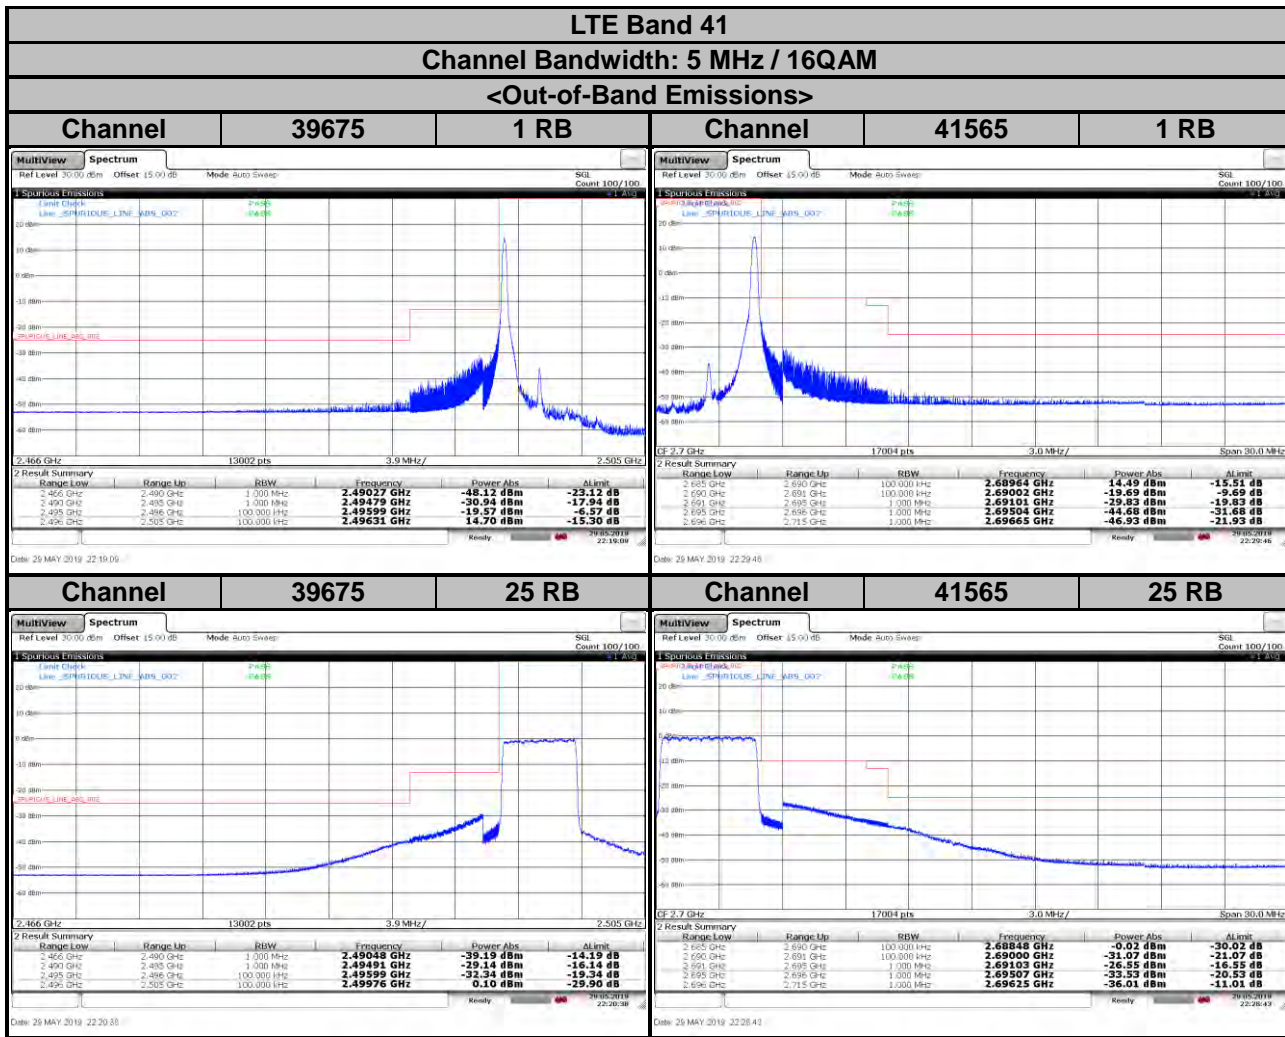

LTE Band 38
Channel Bandwidth: 10 MHz / 16QAM

<Out-of-Band Emissions>

LTE Band 38
Channel Bandwidth: 10 MHz / 64QAM

<Out-of-Band Emissions>

LTE Band 38
Channel Bandwidth: 15 MHz / QPSK

<Out-of-Band Emissions>

LTE Band 38

Channel Bandwidth: 15 MHz / 16QAM

<Out-of-Band Emissions>

LTE Band 38

Channel Bandwidth: 15 MHz / 64QAM

<Out-of-Band Emissions>

LTE Band 38

Channel Bandwidth: 20 MHz / QPSK

<Out-of-Band Emissions>

LTE Band 38
Channel Bandwidth: 20 MHz / 16QAM

<Out-of-Band Emissions>

LTE Band 38
Channel Bandwidth: 20 MHz / 64QAM

<Out-of-Band Emissions>

LTE Band 41

Channel Bandwidth: 5 MHz / QPSK

<Out-of-Band Emissions>

LTE Band 41

Channel Bandwidth: 5 MHz / 64QAM

<Out-of-Band Emissions>

LTE Band 41
Channel Bandwidth: 10 MHz / QPSK

<Out-of-Band Emissions>

LTE Band 41
Channel Bandwidth: 10 MHz / 16QAM