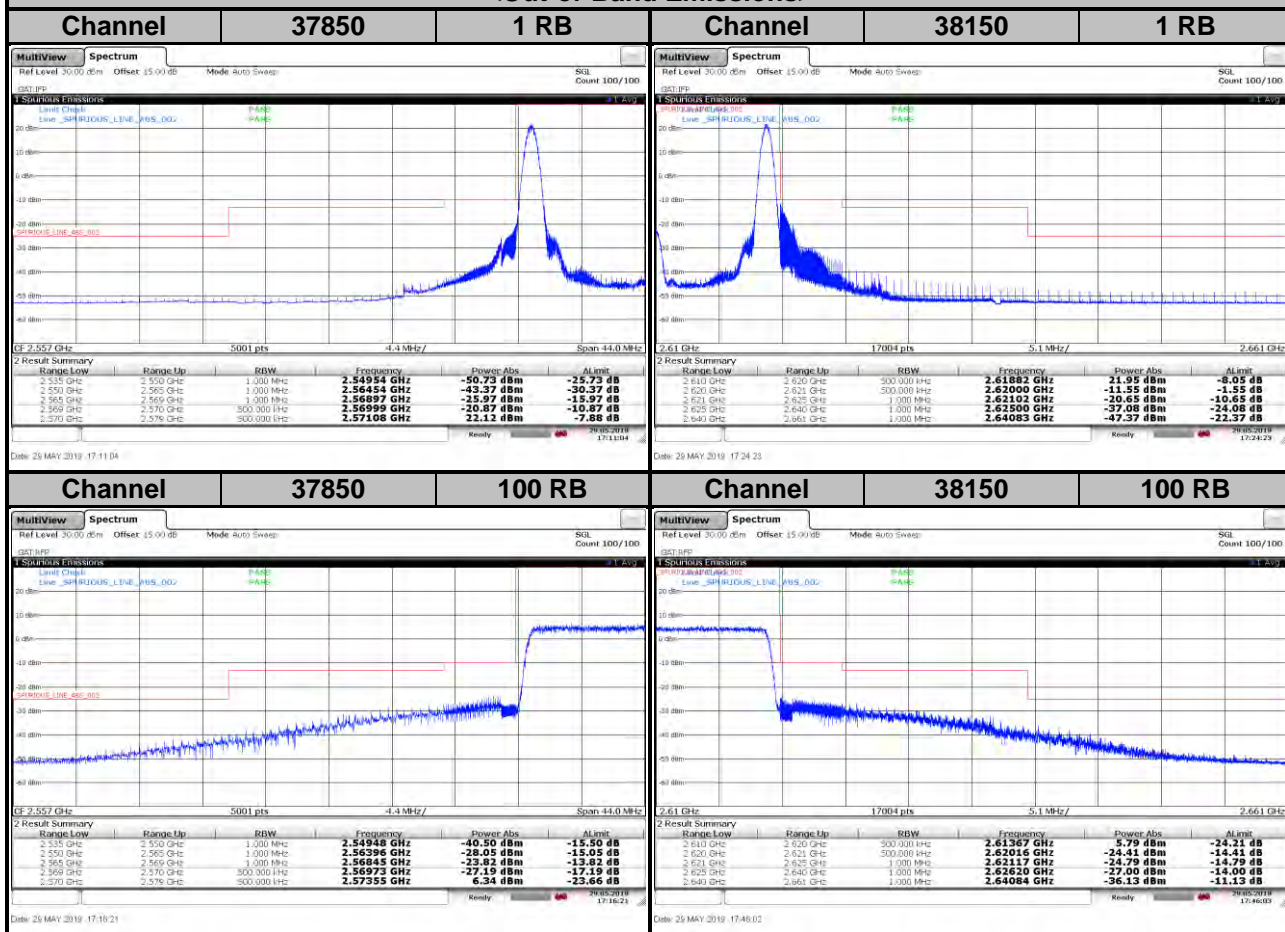

LTE Band 38
Channel Bandwidth: 10 MHz / 16QAM

<Out-of-Band Emissions>

LTE Band 38
Channel Bandwidth: 10 MHz / 64QAM

<Out-of-Band Emissions>

LTE Band 38
Channel Bandwidth: 15 MHz / QPSK

<Out-of-Band Emissions>

LTE Band 38

Channel Bandwidth: 15 MHz / 16QAM

<Out-of-Band Emissions>

LTE Band 38

Channel Bandwidth: 15 MHz / 64QAM

<Out-of-Band Emissions>

LTE Band 38

Channel Bandwidth: 20 MHz / QPSK

<Out-of-Band Emissions>

LTE Band 38
Channel Bandwidth: 20 MHz / 16QAM

<Out-of-Band Emissions>

LTE Band 38
Channel Bandwidth: 20 MHz / 64QAM

<Out-of-Band Emissions>

LTE Band 41

Channel Bandwidth: 5 MHz / QPSK

<Out-of-Band Emissions>

LTE Band 41

Channel Bandwidth: 5 MHz / 64QAM

<Out-of-Band Emissions>

LTE Band 41
Channel Bandwidth: 10 MHz / QPSK

<Out-of-Band Emissions>

LTE Band 41
Channel Bandwidth: 10 MHz / 16QAM