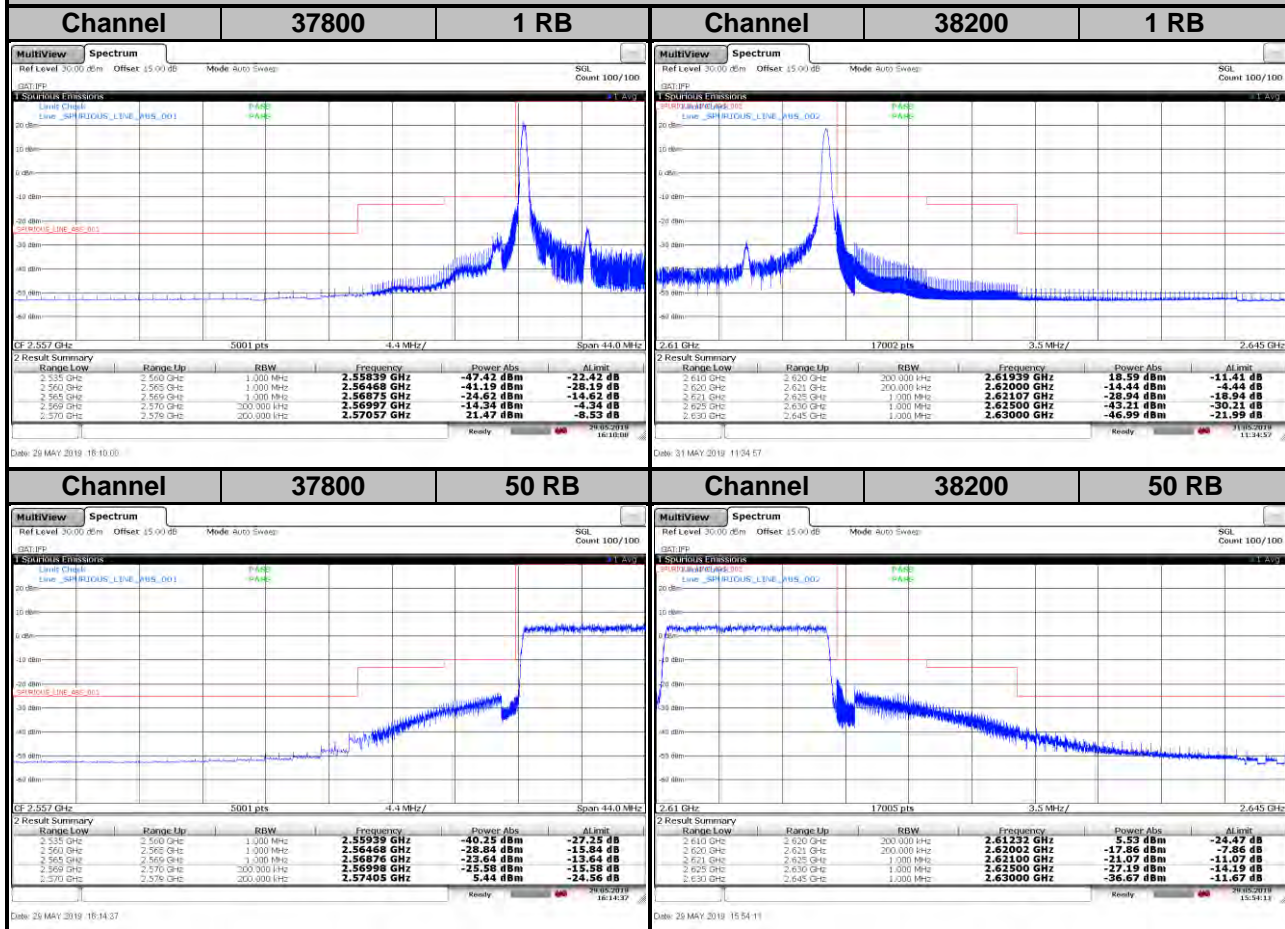

LTE Band 38
Channel Bandwidth: 5 MHz / 16QAM

<Out-of-Band Emissions>

LTE Band 38
Channel Bandwidth: 5 MHz / 64QAM

<Out-of-Band Emissions>

LTE Band 38
Channel Bandwidth: 10 MHz / QPSK

<Out-of-Band Emissions>

LTE Band 38
Channel Bandwidth: 10 MHz / 16QAM

<Out-of-Band Emissions>

LTE Band 38
Channel Bandwidth: 10 MHz / 64QAM

<Out-of-Band Emissions>

LTE Band 38
Channel Bandwidth: 15 MHz / QPSK

<Out-of-Band Emissions>

LTE Band 38

Channel Bandwidth: 15 MHz / 16QAM

<Out-of-Band Emissions>

LTE Band 38

Channel Bandwidth: 15 MHz / 64QAM

<Out-of-Band Emissions>

LTE Band 38

Channel Bandwidth: 20 MHz / QPSK

<Out-of-Band Emissions>

LTE Band 38
Channel Bandwidth: 20 MHz / 16QAM

<Out-of-Band Emissions>

LTE Band 38
Channel Bandwidth: 20 MHz / 64QAM

<Out-of-Band Emissions>

LTE Band 41

Channel Bandwidth: 5 MHz / QPSK