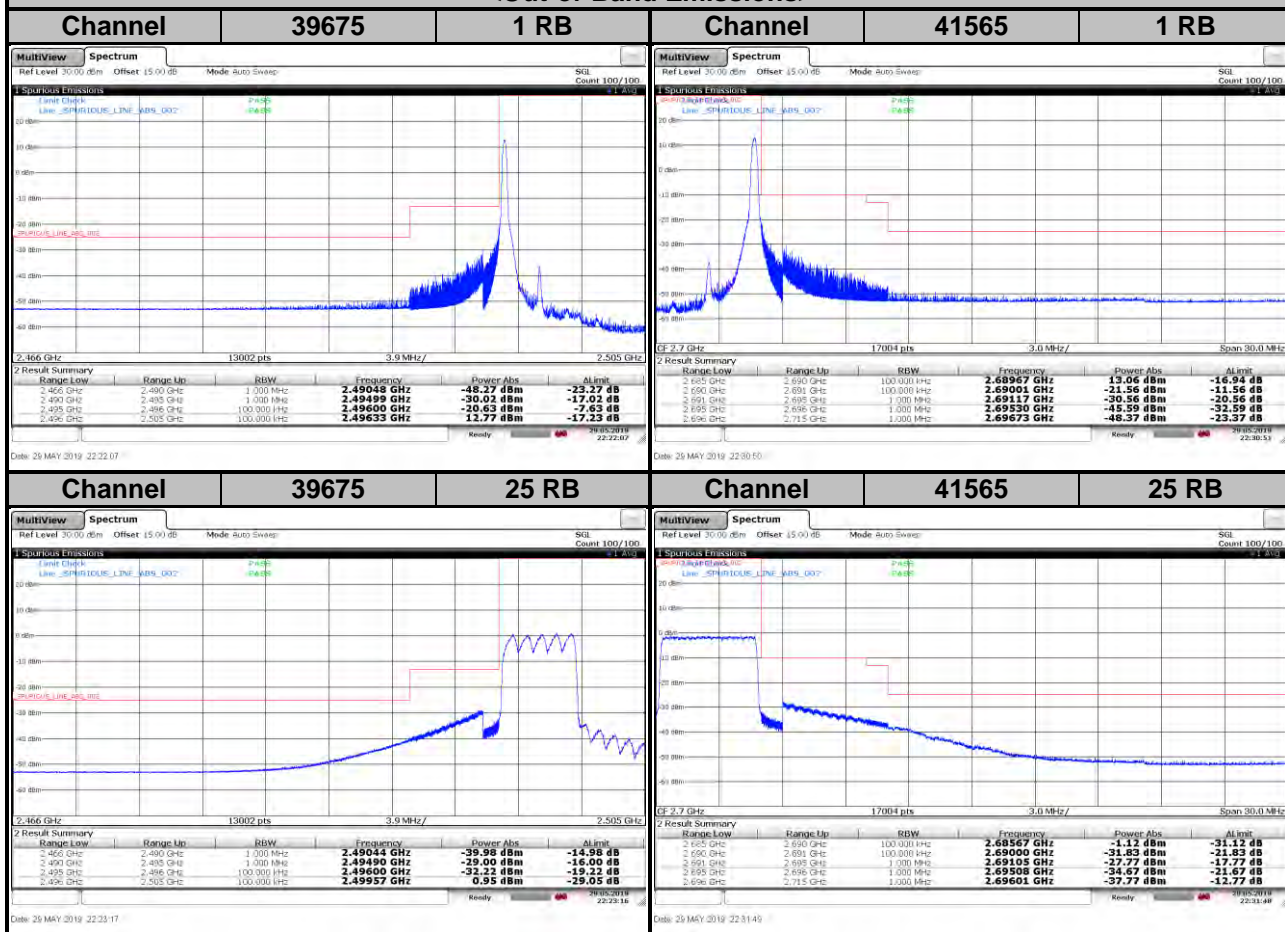

LTE Band 38

Channel Bandwidth: 15 MHz / 16QAM

<Out-of-Band Emissions>

LTE Band 38

Channel Bandwidth: 15 MHz / 64QAM

<Out-of-Band Emissions>

LTE Band 38

Channel Bandwidth: 20 MHz / QPSK

<Out-of-Band Emissions>

LTE Band 38
Channel Bandwidth: 20 MHz / 16QAM

<Out-of-Band Emissions>

LTE Band 38
Channel Bandwidth: 20 MHz / 64QAM

<Out-of-Band Emissions>

LTE Band 41

Channel Bandwidth: 5 MHz / QPSK

<Out-of-Band Emissions>

LTE Band 41

Channel Bandwidth: 5 MHz / 64QAM

<Out-of-Band Emissions>

LTE Band 41
Channel Bandwidth: 10 MHz / QPSK

<Out-of-Band Emissions>

LTE Band 41
Channel Bandwidth: 10 MHz / 16QAM

<Out-of-Band Emissions>

LTE Band 41

Channel Bandwidth: 10 MHz / 64QAM

<Out-of-Band Emissions>

LTE Band 41
Channel Bandwidth: 15 MHz / QPSK

<Out-of-Band Emissions>

LTE Band 41
Channel Bandwidth: 15 MHz / 16QAM