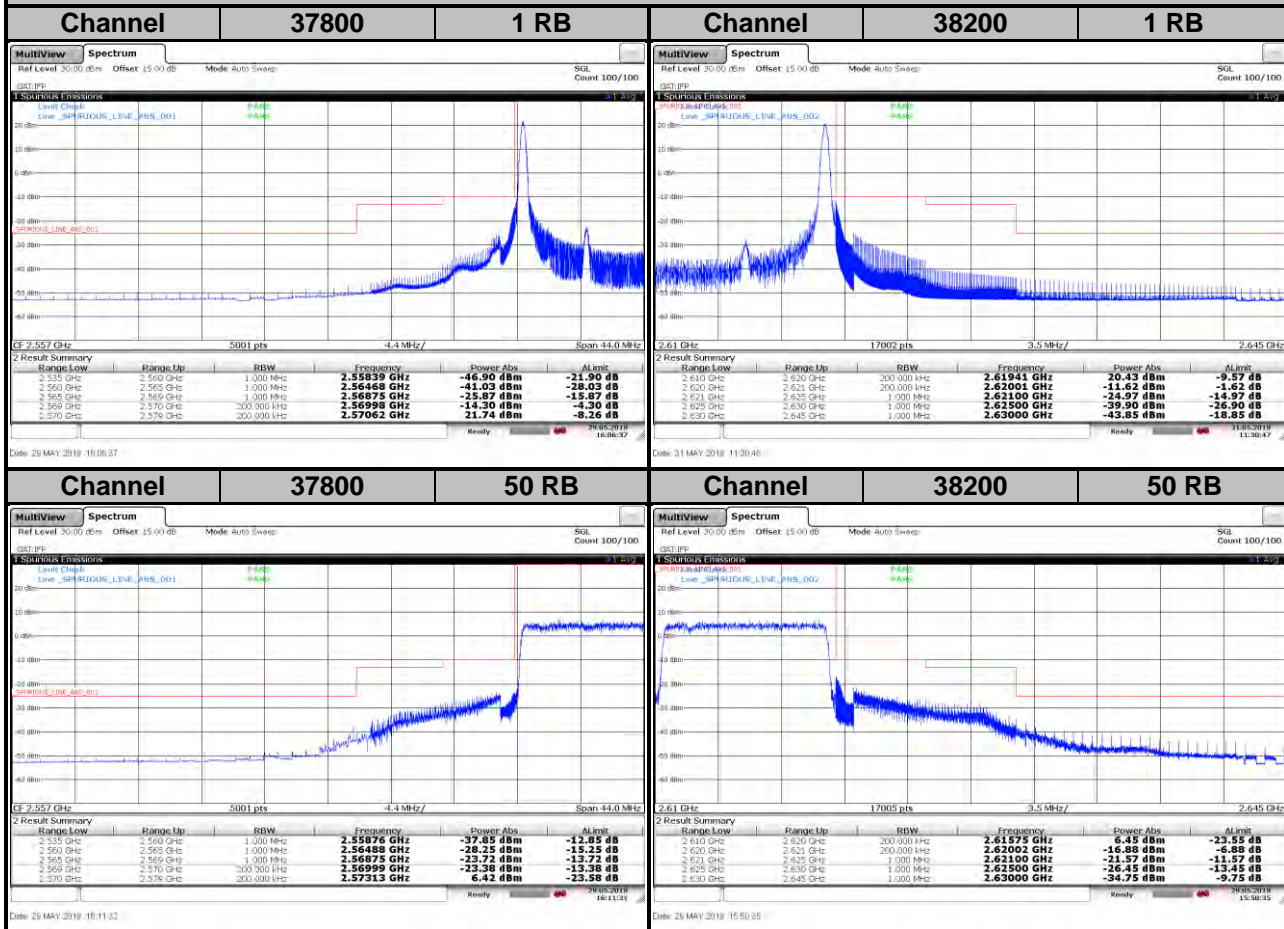

LTE Band 38
Channel Bandwidth: 5 MHz / 16QAM

<Out-of-Band Emissions>

LTE Band 38
Channel Bandwidth: 5 MHz / 64QAM

<Out-of-Band Emissions>

LTE Band 38
Channel Bandwidth: 10 MHz / QPSK

<Out-of-Band Emissions>

LTE Band 38
Channel Bandwidth: 10 MHz / 16QAM

<Out-of-Band Emissions>

LTE Band 38
Channel Bandwidth: 10 MHz / 64QAM

<Out-of-Band Emissions>

LTE Band 38
Channel Bandwidth: 15 MHz / QPSK

<Out-of-Band Emissions>

LTE Band 38

Channel Bandwidth: 15 MHz / 16QAM

<Out-of-Band Emissions>

LTE Band 38

Channel Bandwidth: 15 MHz / 64QAM

<Out-of-Band Emissions>

LTE Band 38

Channel Bandwidth: 20 MHz / QPSK

<Out-of-Band Emissions>

LTE Band 38
Channel Bandwidth: 20 MHz / 16QAM

<Out-of-Band Emissions>

LTE Band 38
Channel Bandwidth: 20 MHz / 64QAM

<Out-of-Band Emissions>

LTE Band 41

Channel Bandwidth: 5 MHz / QPSK