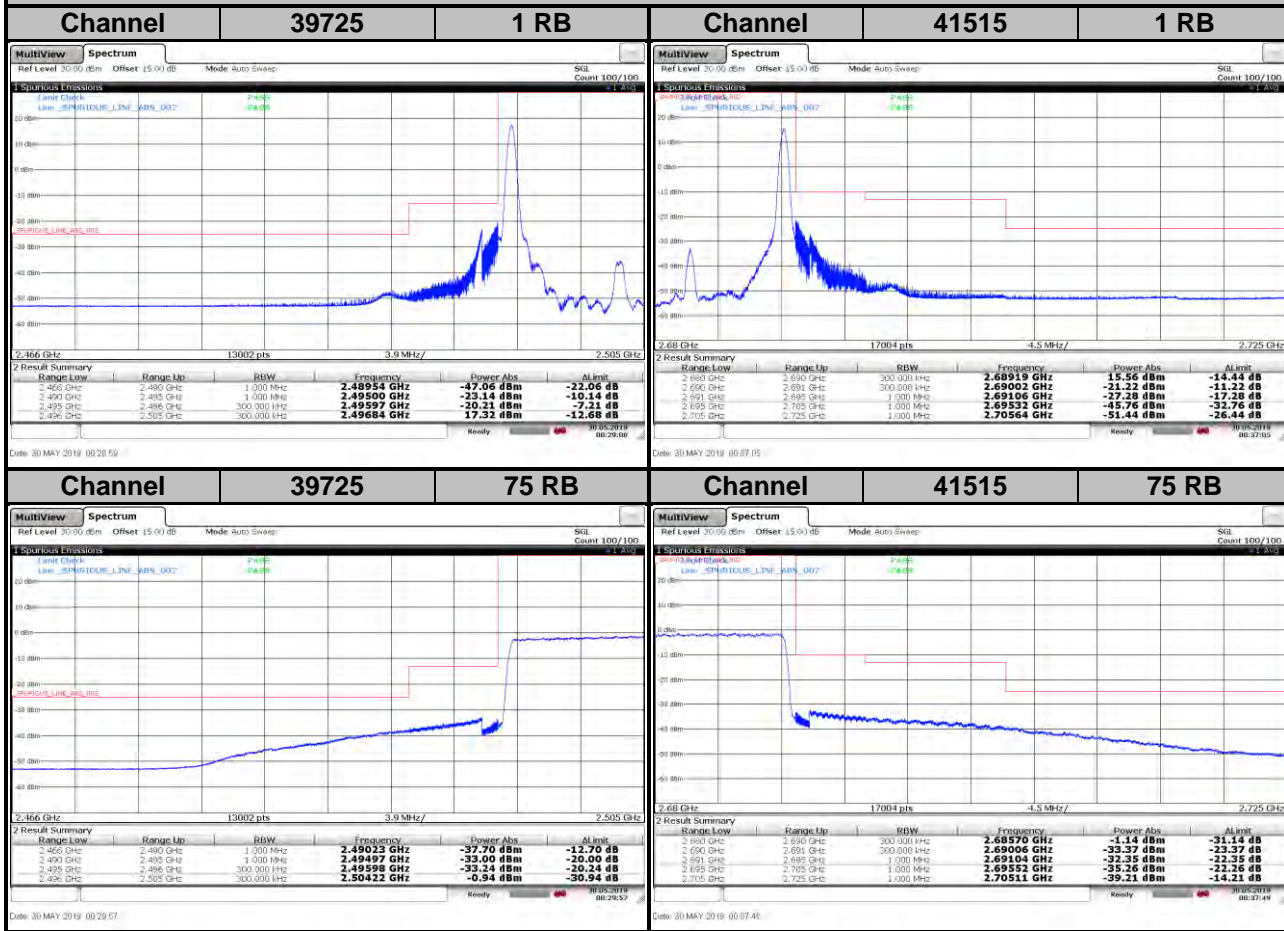

<Out-of-Band Emissions>

LTE Band 38
Channel Bandwidth: 20 MHz / 16QAM

<Out-of-Band Emissions>

LTE Band 38
Channel Bandwidth: 20 MHz / 64QAM

<Out-of-Band Emissions>

LTE Band 41

Channel Bandwidth: 5 MHz / QPSK

<Out-of-Band Emissions>

LTE Band 41

Channel Bandwidth: 5 MHz / 64QAM

<Out-of-Band Emissions>

LTE Band 41
Channel Bandwidth: 10 MHz / QPSK

<Out-of-Band Emissions>

LTE Band 41
Channel Bandwidth: 10 MHz / 16QAM

<Out-of-Band Emissions>

LTE Band 41

Channel Bandwidth: 10 MHz / 64QAM

<Out-of-Band Emissions>

LTE Band 41
Channel Bandwidth: 15 MHz / QPSK

<Out-of-Band Emissions>

LTE Band 41
Channel Bandwidth: 15 MHz / 16QAM

<Out-of-Band Emissions>

LTE Band 41

Channel Bandwidth: 15 MHz / 64QAM

<Out-of-Band Emissions>

LTE Band 41
Channel Bandwidth: 20 MHz / QPSK

<Out-of-Band Emissions>

LTE Band 41

Channel Bandwidth: 20 MHz / 16QAM