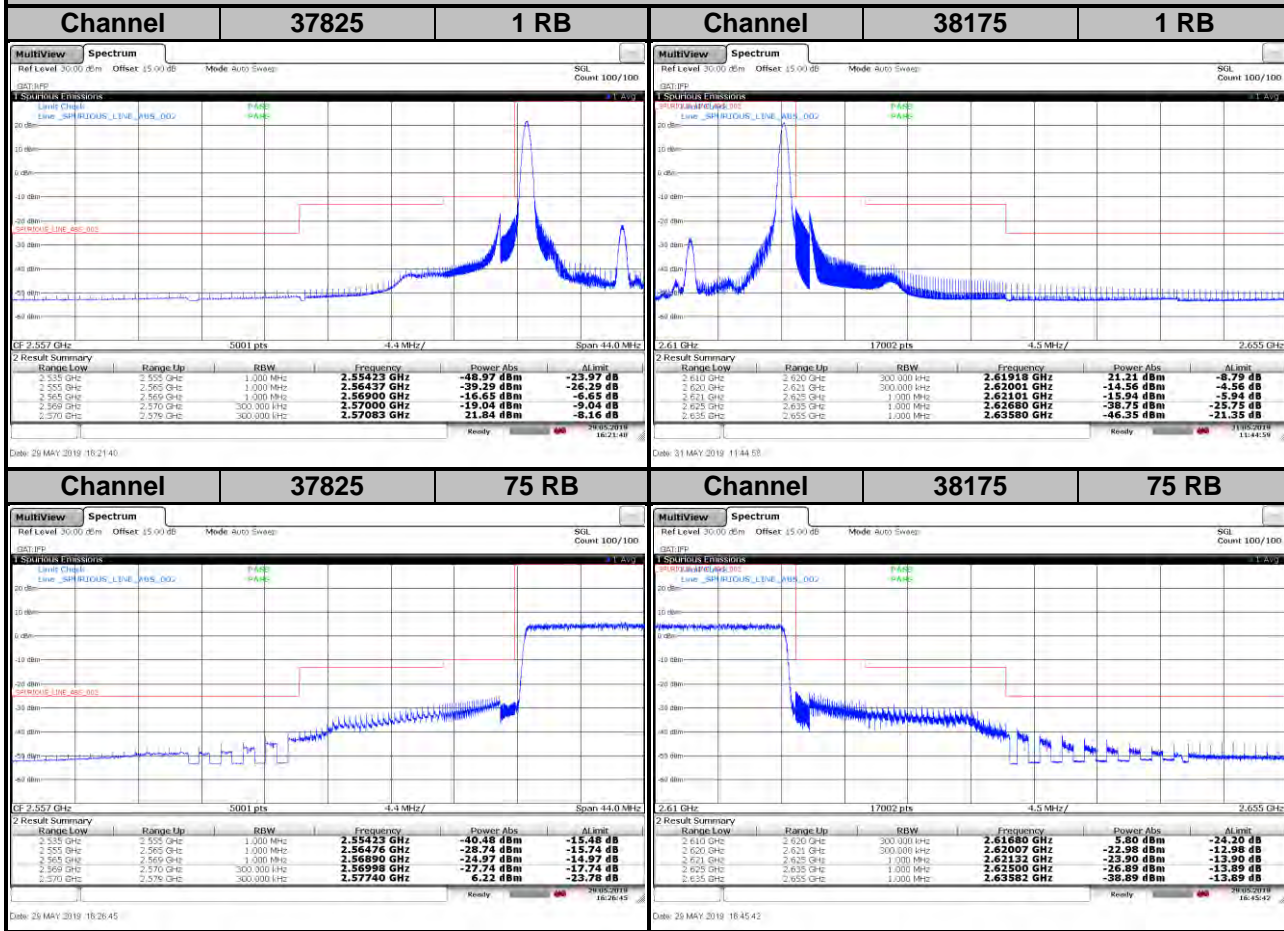

LTE Band 38
Channel Bandwidth: 5 MHz / 16QAM

<Out-of-Band Emissions>

LTE Band 38
Channel Bandwidth: 5 MHz / 64QAM

<Out-of-Band Emissions>

LTE Band 38
Channel Bandwidth: 10 MHz / QPSK

<Out-of-Band Emissions>

LTE Band 38
Channel Bandwidth: 10 MHz / 16QAM

<Out-of-Band Emissions>

LTE Band 38
Channel Bandwidth: 10 MHz / 64QAM

<Out-of-Band Emissions>

LTE Band 38
Channel Bandwidth: 15 MHz / QPSK

<Out-of-Band Emissions>

LTE Band 38

Channel Bandwidth: 15 MHz / 16QAM

<Out-of-Band Emissions>

LTE Band 38

Channel Bandwidth: 15 MHz / 64QAM

<Out-of-Band Emissions>

LTE Band 38

Channel Bandwidth: 20 MHz / QPSK

<Out-of-Band Emissions>

LTE Band 38
Channel Bandwidth: 20 MHz / 16QAM

<Out-of-Band Emissions>

LTE Band 38
Channel Bandwidth: 20 MHz / 64QAM

<Out-of-Band Emissions>

LTE Band 41

Channel Bandwidth: 5 MHz / QPSK