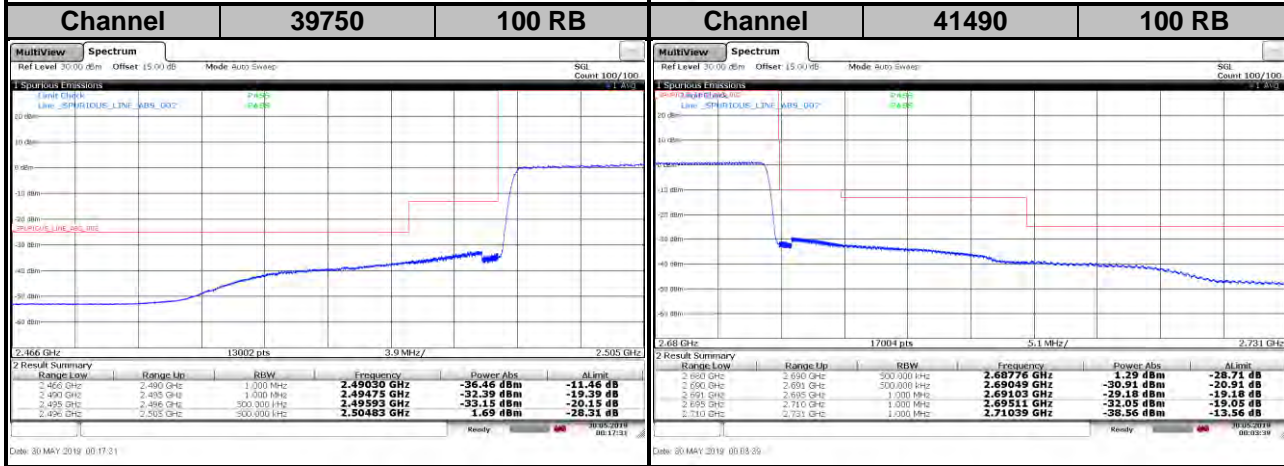

<Out-of-Band Emissions>

LTE Band 41

Channel Bandwidth: 15 MHz / 64QAM

<Out-of-Band Emissions>

LTE Band 41
Channel Bandwidth: 20 MHz / QPSK

<Out-of-Band Emissions>

LTE Band 41

Channel Bandwidth: 20 MHz / 16QAM

<Out-of-Band Emissions>

Date: 30 MAY 2019 00:19:20

Date: 30 MAY 2019 00:05:48

LTE Band 41
Channel Bandwidth: 20 MHz / 64QAM

<Out-of-Band Emissions>