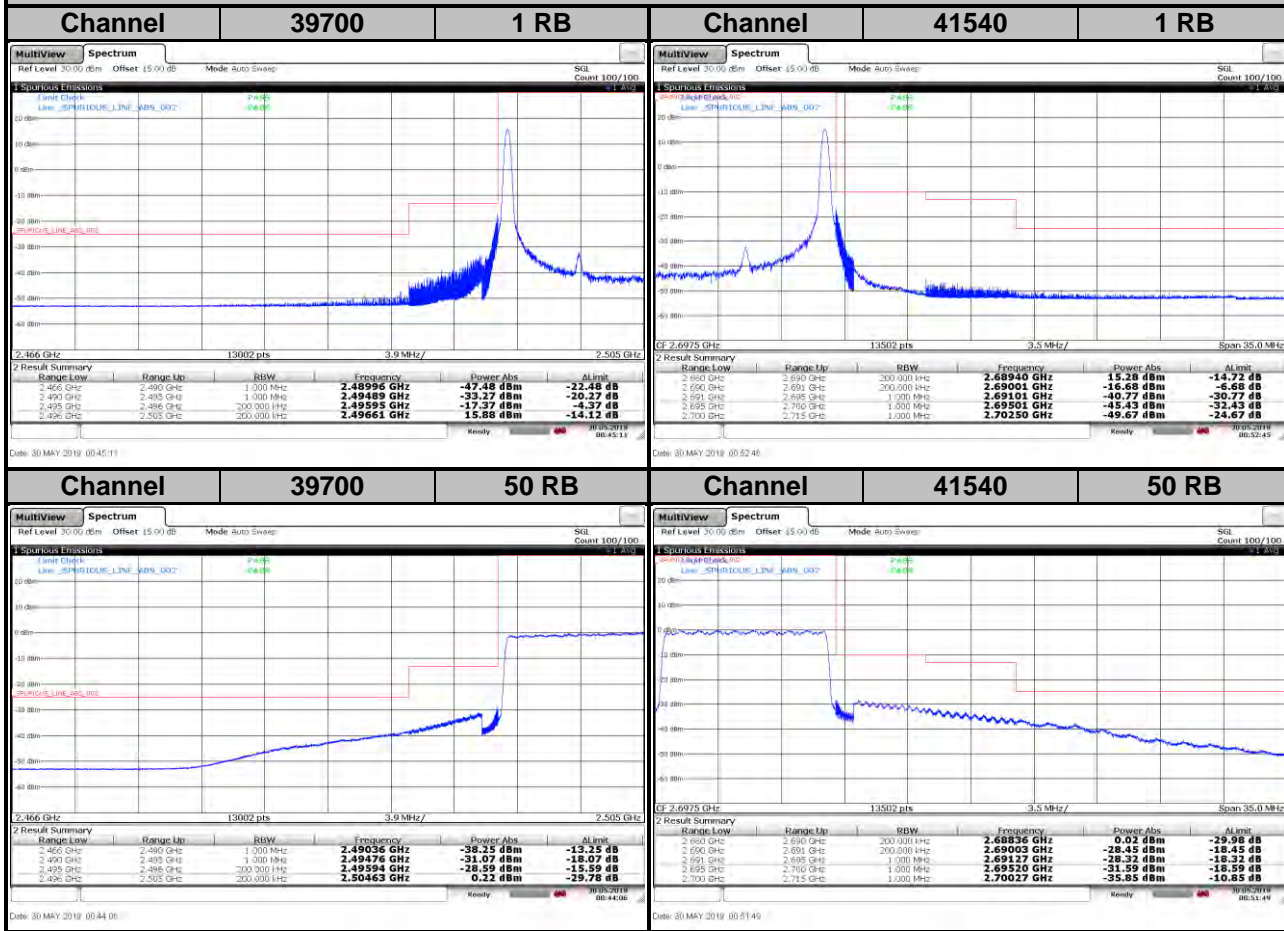

LTE Band 38

Channel Bandwidth: 15 MHz / 16QAM

<Out-of-Band Emissions>

LTE Band 38

Channel Bandwidth: 15 MHz / 64QAM

<Out-of-Band Emissions>

LTE Band 38

Channel Bandwidth: 20 MHz / QPSK

<Out-of-Band Emissions>

LTE Band 38
Channel Bandwidth: 20 MHz / 16QAM

<Out-of-Band Emissions>

LTE Band 38
Channel Bandwidth: 20 MHz / 64QAM

<Out-of-Band Emissions>

LTE Band 41

Channel Bandwidth: 5 MHz / QPSK

<Out-of-Band Emissions>

LTE Band 41

Channel Bandwidth: 5 MHz / 64QAM

<Out-of-Band Emissions>

LTE Band 41
Channel Bandwidth: 10 MHz / QPSK

<Out-of-Band Emissions>

LTE Band 41
Channel Bandwidth: 10 MHz / 16QAM

<Out-of-Band Emissions>

LTE Band 41

Channel Bandwidth: 10 MHz / 64QAM

<Out-of-Band Emissions>

LTE Band 41
Channel Bandwidth: 15 MHz / QPSK

<Out-of-Band Emissions>

LTE Band 41
Channel Bandwidth: 15 MHz / 16QAM