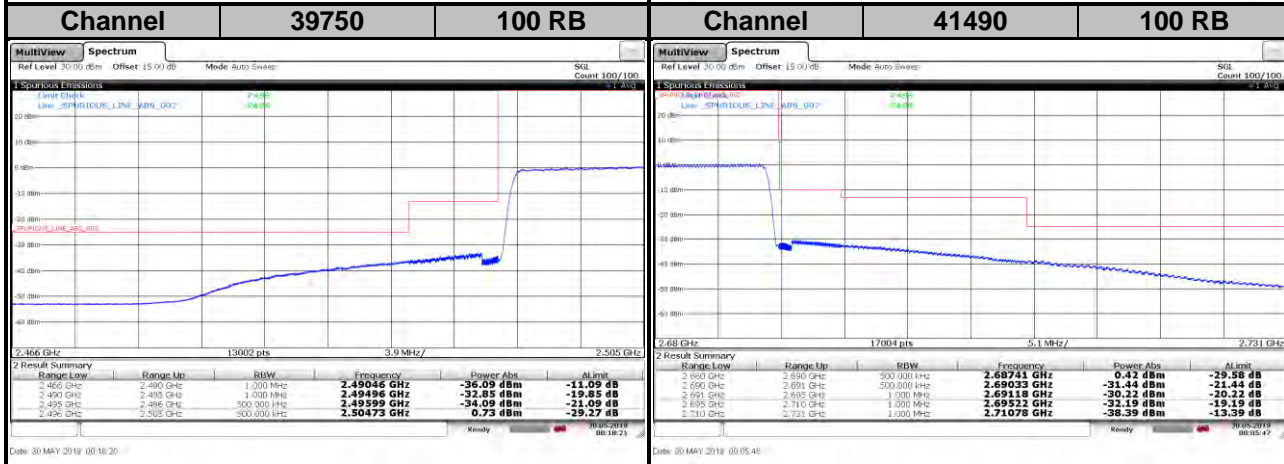

<Out-of-Band Emissions>

LTE Band 41

Channel Bandwidth: 15 MHz / 64QAM

<Out-of-Band Emissions>

LTE Band 41
Channel Bandwidth: 20 MHz / QPSK

<Out-of-Band Emissions>

LTE Band 41

Channel Bandwidth: 20 MHz / 16QAM

<Out-of-Band Emissions>

Date: 30 MAY 2019 00:19:20

Date: 30 MAY 2019 00:05:48

LTE Band 41
Channel Bandwidth: 20 MHz / 64QAM

<Out-of-Band Emissions>