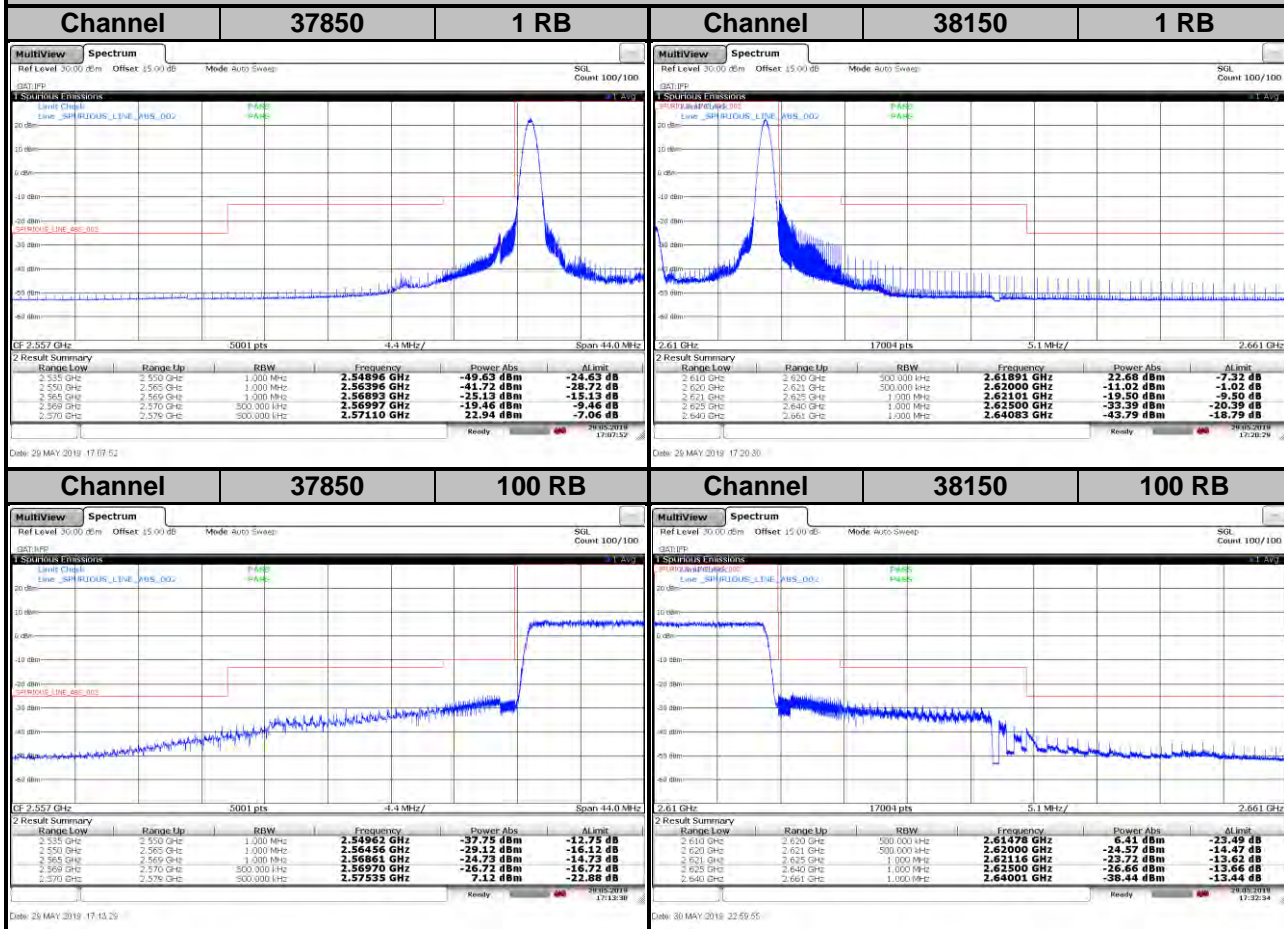

LTE Band 38
Channel Bandwidth: 5 MHz / 16QAM

<Out-of-Band Emissions>

LTE Band 38
Channel Bandwidth: 5 MHz / 64QAM

<Out-of-Band Emissions>

LTE Band 38
Channel Bandwidth: 10 MHz / QPSK

<Out-of-Band Emissions>

LTE Band 38
Channel Bandwidth: 10 MHz / 16QAM

<Out-of-Band Emissions>

LTE Band 38
Channel Bandwidth: 10 MHz / 64QAM

<Out-of-Band Emissions>

LTE Band 38
Channel Bandwidth: 15 MHz / QPSK

<Out-of-Band Emissions>

LTE Band 38

Channel Bandwidth: 15 MHz / 16QAM

<Out-of-Band Emissions>

LTE Band 38

Channel Bandwidth: 15 MHz / 64QAM

<Out-of-Band Emissions>

LTE Band 38

Channel Bandwidth: 20 MHz / QPSK

<Out-of-Band Emissions>

LTE Band 38
Channel Bandwidth: 20 MHz / 16QAM

<Out-of-Band Emissions>

LTE Band 38
Channel Bandwidth: 20 MHz / 64QAM

<Out-of-Band Emissions>

LTE Band 41

Channel Bandwidth: 5 MHz / QPSK