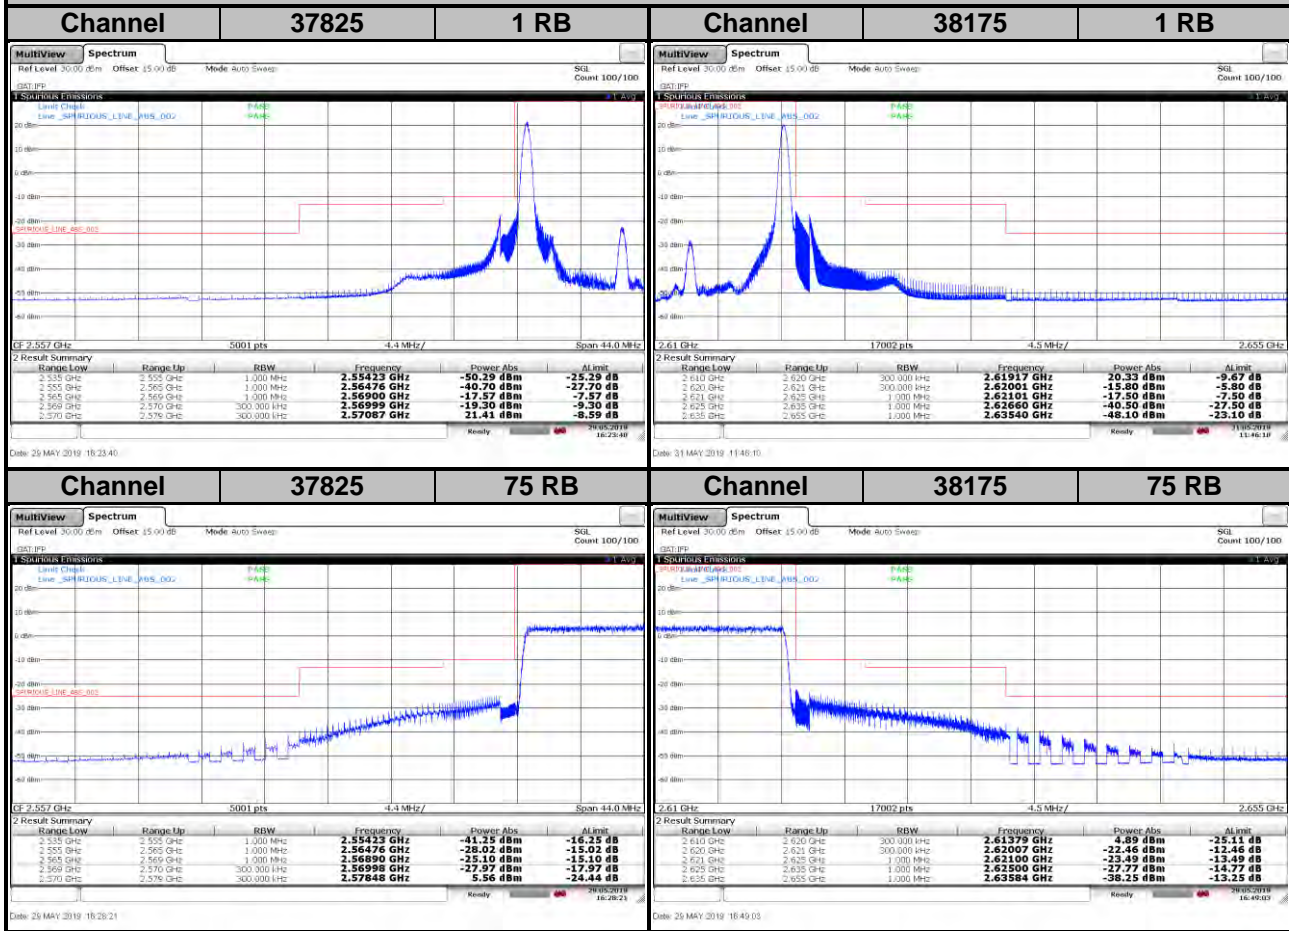

LTE Band 38
Channel Bandwidth: 5 MHz / 16QAM

<Out-of-Band Emissions>

LTE Band 38
Channel Bandwidth: 5 MHz / 64QAM

<Out-of-Band Emissions>

LTE Band 38
Channel Bandwidth: 10 MHz / QPSK

<Out-of-Band Emissions>

LTE Band 38
Channel Bandwidth: 10 MHz / 16QAM

<Out-of-Band Emissions>

LTE Band 38
Channel Bandwidth: 10 MHz / 64QAM

<Out-of-Band Emissions>

LTE Band 38
Channel Bandwidth: 15 MHz / QPSK

<Out-of-Band Emissions>

LTE Band 38

Channel Bandwidth: 15 MHz / 16QAM

<Out-of-Band Emissions>

LTE Band 38

Channel Bandwidth: 15 MHz / 64QAM

<Out-of-Band Emissions>

LTE Band 38

Channel Bandwidth: 20 MHz / QPSK

<Out-of-Band Emissions>

LTE Band 38
Channel Bandwidth: 20 MHz / 16QAM

<Out-of-Band Emissions>

LTE Band 38
Channel Bandwidth: 20 MHz / 64QAM

<Out-of-Band Emissions>

LTE Band 41

Channel Bandwidth: 5 MHz / QPSK