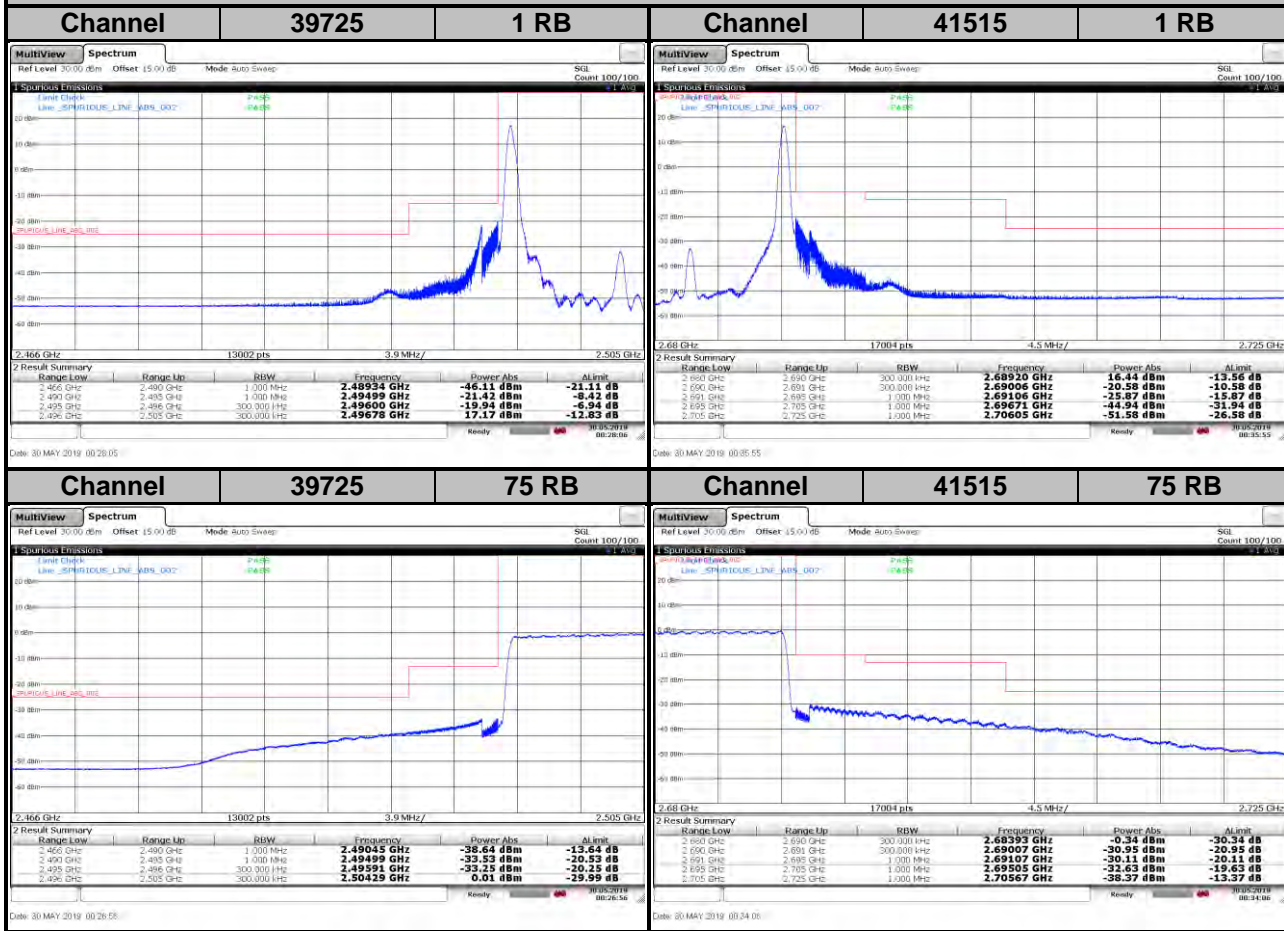

<Out-of-Band Emissions>

LTE Band 41

Channel Bandwidth: 5 MHz / 64QAM

<Out-of-Band Emissions>

LTE Band 41
Channel Bandwidth: 10 MHz / QPSK

<Out-of-Band Emissions>

LTE Band 41
Channel Bandwidth: 10 MHz / 16QAM

<Out-of-Band Emissions>

LTE Band 41

Channel Bandwidth: 10 MHz / 64QAM

<Out-of-Band Emissions>

LTE Band 41
Channel Bandwidth: 15 MHz / QPSK

<Out-of-Band Emissions>

LTE Band 41
Channel Bandwidth: 15 MHz / 16QAM

<Out-of-Band Emissions>

LTE Band 41

Channel Bandwidth: 15 MHz / 64QAM

<Out-of-Band Emissions>

LTE Band 41
Channel Bandwidth: 20 MHz / QPSK

<Out-of-Band Emissions>

LTE Band 41

Channel Bandwidth: 20 MHz / 16QAM

<Out-of-Band Emissions>

Date: 30 MAY 2019 00:19:20

Date: 30 MAY 2019 00:05:48

LTE Band 41
Channel Bandwidth: 20 MHz / 64QAM

<Out-of-Band Emissions>