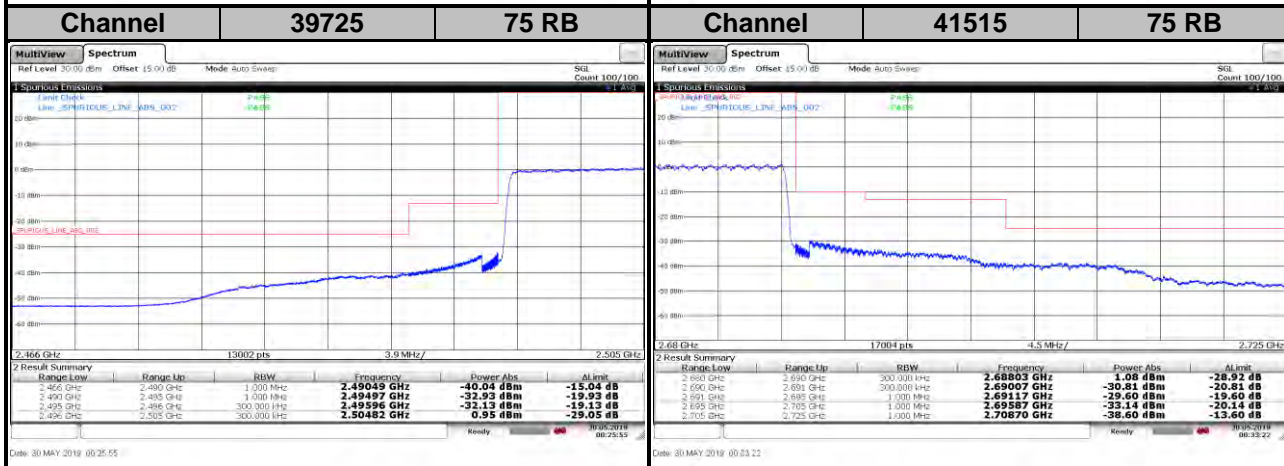

<Out-of-Band Emissions>

LTE Band 41

Channel Bandwidth: 10 MHz / 64QAM

<Out-of-Band Emissions>

LTE Band 41
Channel Bandwidth: 15 MHz / QPSK

<Out-of-Band Emissions>

LTE Band 41
Channel Bandwidth: 15 MHz / 16QAM

<Out-of-Band Emissions>

LTE Band 41

Channel Bandwidth: 15 MHz / 64QAM

<Out-of-Band Emissions>

LTE Band 41
Channel Bandwidth: 20 MHz / QPSK

<Out-of-Band Emissions>

LTE Band 41

Channel Bandwidth: 20 MHz / 16QAM

<Out-of-Band Emissions>

Date: 30 MAY 2019 00:19:20

Date: 30 MAY 2019 00:05:48

LTE Band 41
Channel Bandwidth: 20 MHz / 64QAM

<Out-of-Band Emissions>